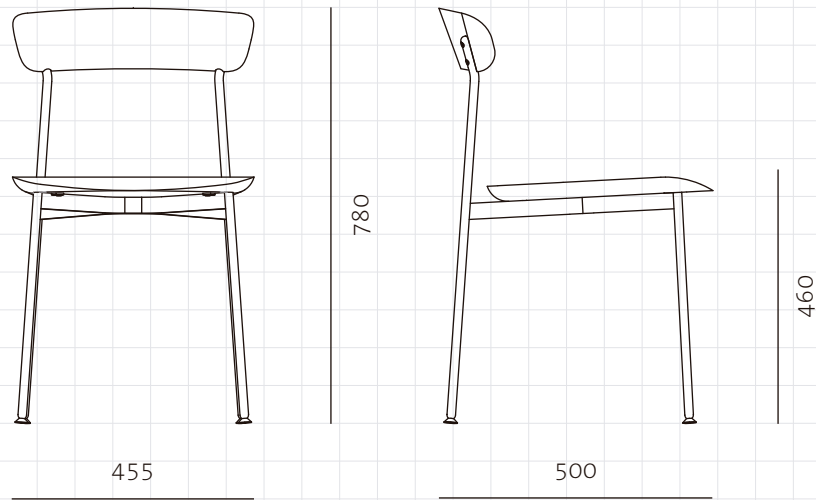

### Crawford Dining Chair W

**CODE**  
**DIMENSIONS**

CR-S210-WD  
W455 x D500 x H780mm  
Seating height: 460mm

**NET WEIGHT**  
**ENVIRONMENT**  
**MATERIALS**

6.0 kg  
Indoor  
Steel black powder coat matt, solid wood seat and back  
\*Please refer to website or contact your local representative for complete material swatches.

**SHIPPING**

<b>Package</b>	Assembled		
<b>Package Qty</b>	1 pcs/box		
<b>Packaging</b>	<b>Measurement (mm)</b>	<b>Volume (cbm)</b>	<b>Gross Weight (kg)</b>
<b>FCL</b>	W600 x D600 x H830	0.30	11.11
<b>LCL/AIR</b>	W620 x D620 x H925	0.36	15.58