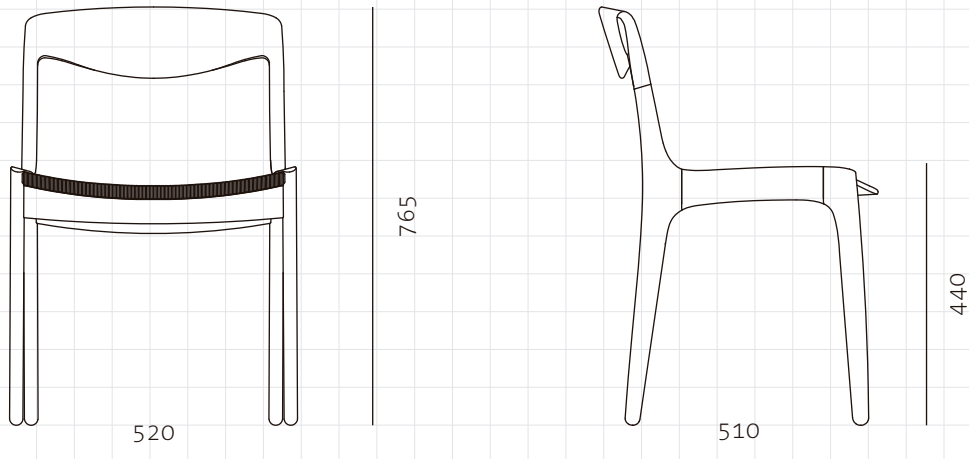

Church Chair (1956)

CODE
DIMENSIONS

VW-S240
W520 x D510 x H765mm
Seating height: 440mm

NET WEIGHT
ENVIRONMENT
MATERIALS

4.5 kg
Indoor
Solid wood frame, paper cord seat
*Please refer to website or contact your local representative for complete material swatches.

SHIPPING

Package	Assembled		
Package Qty	1 pcs/box		
Packaging	Measurement (mm)	Volume (cbm)	Gross Weight (kg)
FCL	W585 x D575 x H850	0.29	9.61
LCL/AIR	W625 x D615 x H940	0.36	14.08