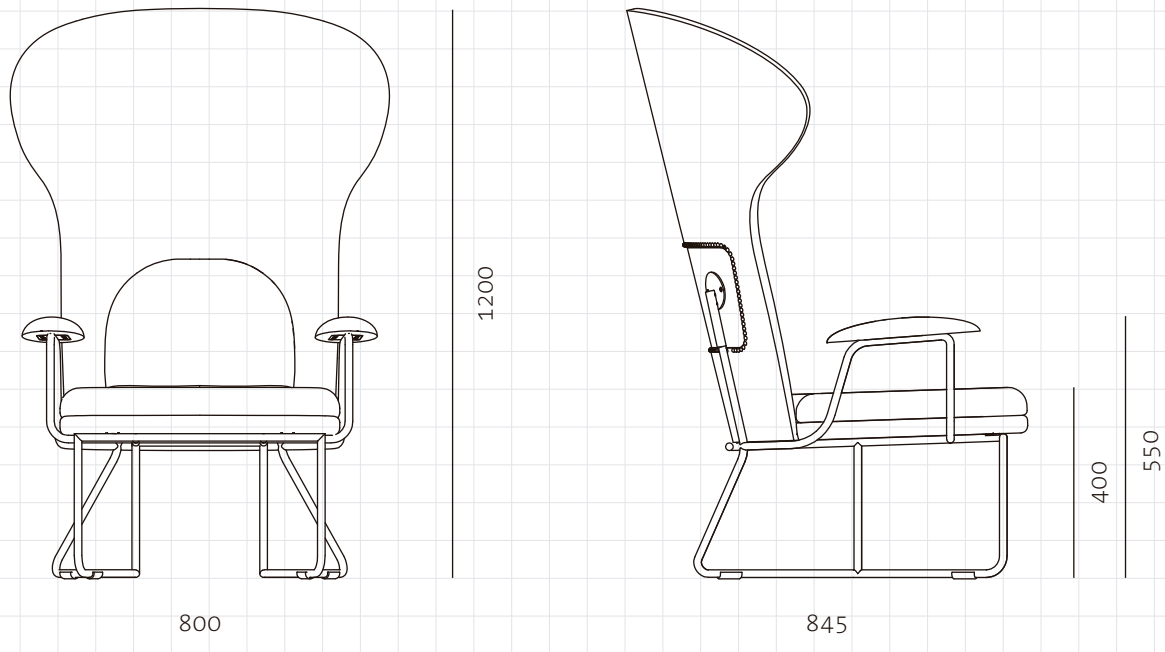

Chillax Highback Chair

CODE
DIMENSIONS

CH-S141
W800 x D845 x H1200mm
Seating height: 400mm

NET WEIGHT
ENVIRONMENT
MATERIALS

27.0 kg
Indoor
Stainless steel hairline gold & steel black powder coat matt, solid wood arm rest, upholstery
*Please refer to website or contact your local representative for complete material swatches.

SHIPPING

Package	Assembled		
Package Qty	1 pcs/box		
Packaging	Measurement (mm)	Volume (cbm)	Gross Weight (kg)
FCL	W865 x D910 x H1285	1.01	38.80
LCL/AIR	W885 x D930 x H1380	1.14	48.36