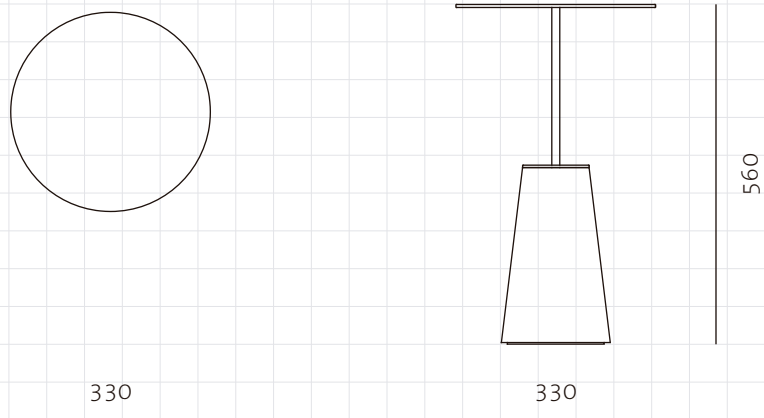

**Bund Side Table H560**

**CODE**

BU-T110-560

**DIMENSIONS**

C330 x H560mm

**NET WEIGHT**

18.0 kg

**ENVIRONMENT**

Indoor

**MATERIALS**

Stainless steel hairline aged gold, marble base

\*Please refer to website or contact your local representative for complete material swatches.

**SHIPPING**

<b>Package</b>	Assembled		
<b>Package Qty</b>	1 pcs/box		
<b>Packaging</b>	<b>Measurement (mm)</b>	<b>Volume (cbm)</b>	<b>Gross Weight (kg)</b>
<b>FCL/LCL/AIR</b>	W425 x D425 x H750	0.14	27.07