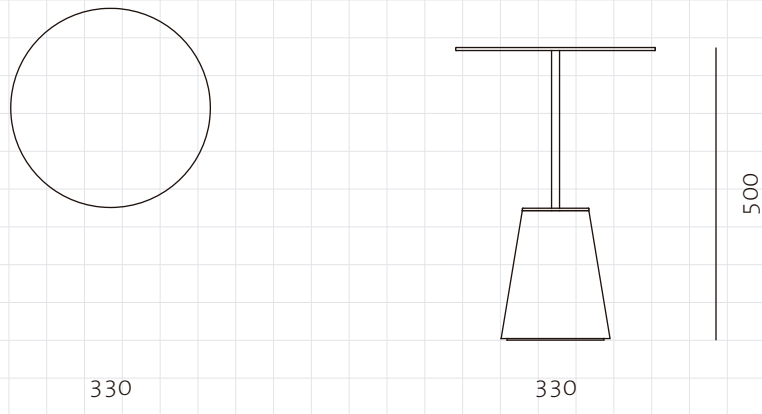

Bund Side Table H500

CODE

BU-T110-500

DIMENSIONS

C330 x H500mm

NET WEIGHT

11.0 kg

ENVIRONMENT

Indoor

MATERIALS

Stainless steel hairline aged gold, marble base

*Please refer to website or contact your local representative for complete material swatches.

SHIPPING

Package	Assembled		
Package Qty	1 pcs/box		
Packaging	Measurement (mm)	Volume (cbm)	Gross Weight (kg)
FCL/LCL/AIR	W425 x D425 x H690	0.12	19.49