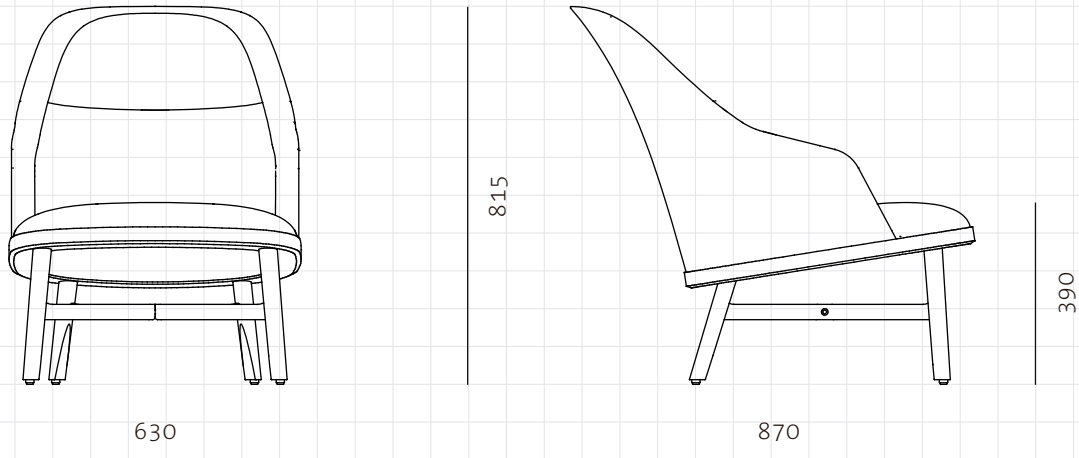

## Bund Lounge Chair

### CODE DIMENSIONS

BU-S111  
W630 x D870 x H815mm

### NET WEIGHT ENVIRONMENT MATERIALS

Seating height: 390mm  
14.9 kg  
Indoor

Stainless steel hairline gold, solid wood frame, upholstered moulded foam frame, upholstered seat  
\*Please refer to website or contact your local representative for complete material swatches.