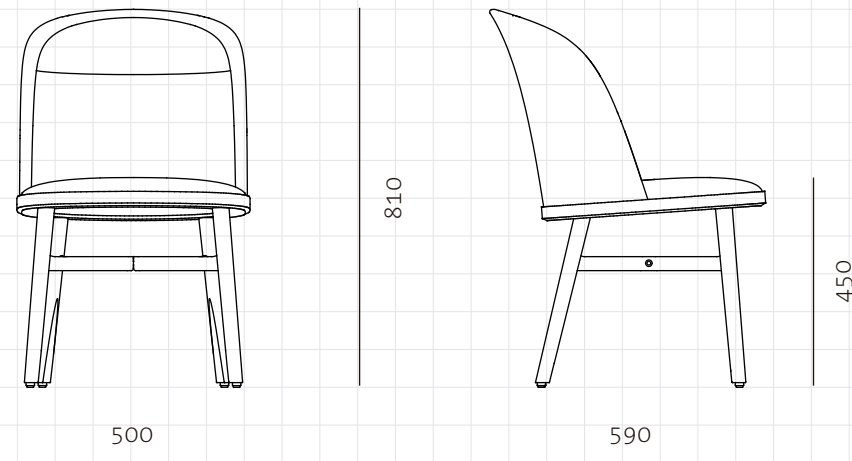

Bund Dining Chair

CODE

BU-S210

DIMENSIONS

W500 x D590 x H810mm

NET WEIGHT

Seating height: 450mm

ENVIRONMENT

8.0 kg

MATERIALS

Indoor

Stainless steel hairline gold, solid wood frame, upholstered moulded foam frame, upholstered seat

*Please refer to website or contact your local representative for complete material swatches.

SHIPPING

Package	Assembled		
Package Qty	1 pcs/box		
Packaging	Measurement (mm)	Volume (cbm)	Gross Weight (kg)
FCL	W680 x D680 x H870	0.40	14.01
LCL/AIR	W700 x D700 x H965	0.47	19.70