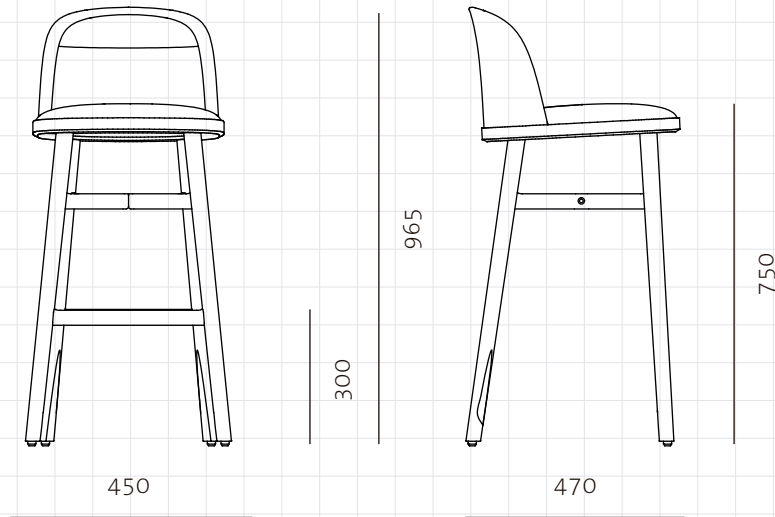

**Bund Bar Chair SH750**

**CODE**

BU-S310-750

**DIMENSIONS**

W450 x D470 x H965mm

**NET WEIGHT**

Seating height: 750mm

**ENVIRONMENT**

6.6 kg

**MATERIALS**

Indoor

Stainless steel hairline gold, solid wood frame, upholstered moulded foam frame, upholstered seat

\*Please refer to website or contact your local representative for complete material swatches.

**SHIPPING**

<b>Package</b>	Assembled		
<b>Package Qty</b>	1 pcs/box		
<b>Packaging</b>	<b>Measurement (mm)</b>	<b>Volume (cbm)</b>	<b>Gross Weight (kg)</b>
<b>FCL</b>	W600 x D600 x H1000	0.36	13.0
<b>LCL/AIR</b>	W620 x D620 x H1095	0.42	17.47