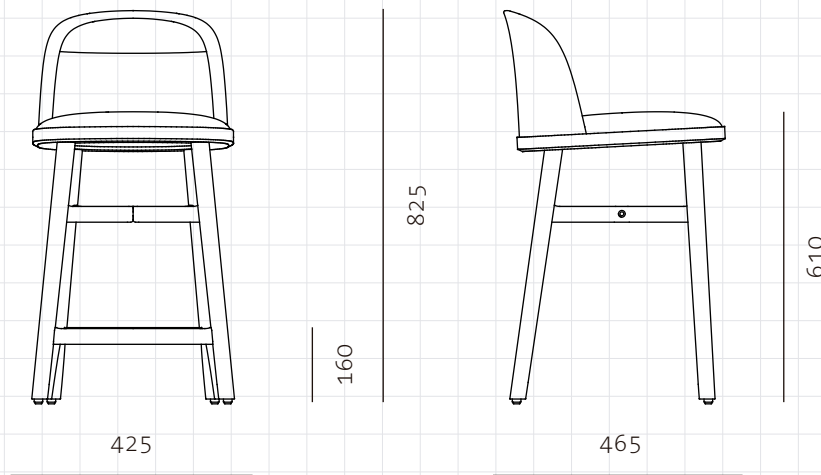

Bund Bar Chair SH610

CODE

BU-S310-610

DIMENSIONS

W425 x D465 x H825mm

NET WEIGHT

Seating height: 610mm

ENVIRONMENT

6.5 kg

MATERIALS

Indoor

Stainless steel hairline gold, solid wood frame, upholstered moulded foam frame, upholstered seat

*Please refer to website or contact your local representative for complete material swatches.

SHIPPING

Package Assembled

Package Qty 1 pcs/box

Packaging	Measurement (mm)	Volume (cbm)	Gross Weight (kg)
------------------	-------------------------	---------------------	--------------------------

FCL	W600 x D600 x H860	0.31	11.83
------------	--------------------	------	-------

LCL/AIR	W620 x D620 x H955	0.37	16.30
----------------	--------------------	------	-------