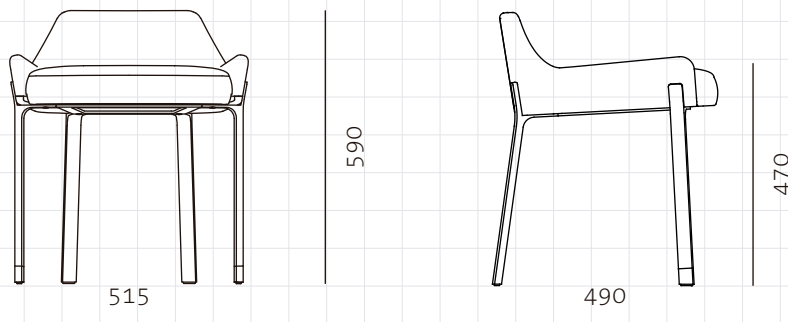

Blink Vanity Stool SH470

CODE

BL-S610-470

DIMENSIONS

W515 x D490 x H590mm

NET WEIGHT

Seating height: 470mm

ENVIRONMENT

8.0 kg

MATERIALS

Indoor

Stainless steel hairline gold, steel black powder coat sand brust, upholstery

*Please refer to website or contact your local representative for complete material swatches.

SHIPPING

Package	Assembled		
Package Qty	1 pcs/box		
Packaging	Measurement (mm)	Volume (cbm)	Gross Weight (kg)
FCL	W600 x D600 x H720	0.26	12.36
LCL/AIR	W620 x D620 x H815	0.31	16.82