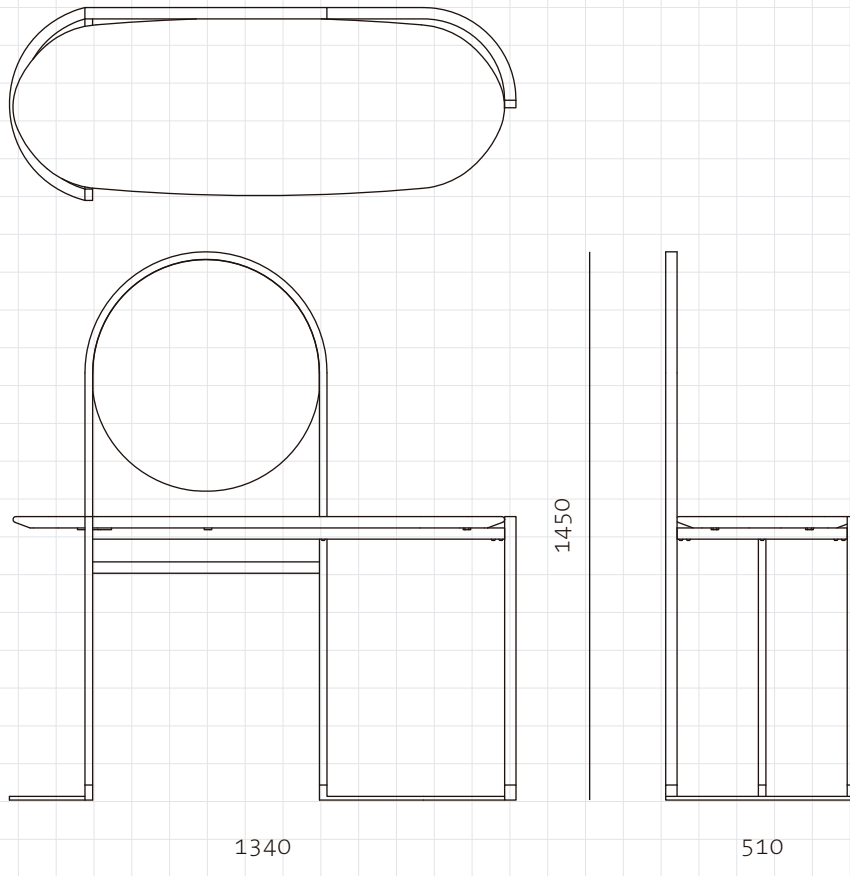

Blink Vanity

CODE

BL-T720

DIMENSIONS

W1340 x D510 x H1450mm

NET WEIGHT

30.0 kg

ENVIRONMENT

SHIPPING

Package	Knock Down		
Package Qty	1 pcs/box		
Packaging	Measurement (mm)	Volume (cbm)	Gross Weight (kg)
FCL/LCL/AIR	W1530 x D750 x H355	0.41	52.01