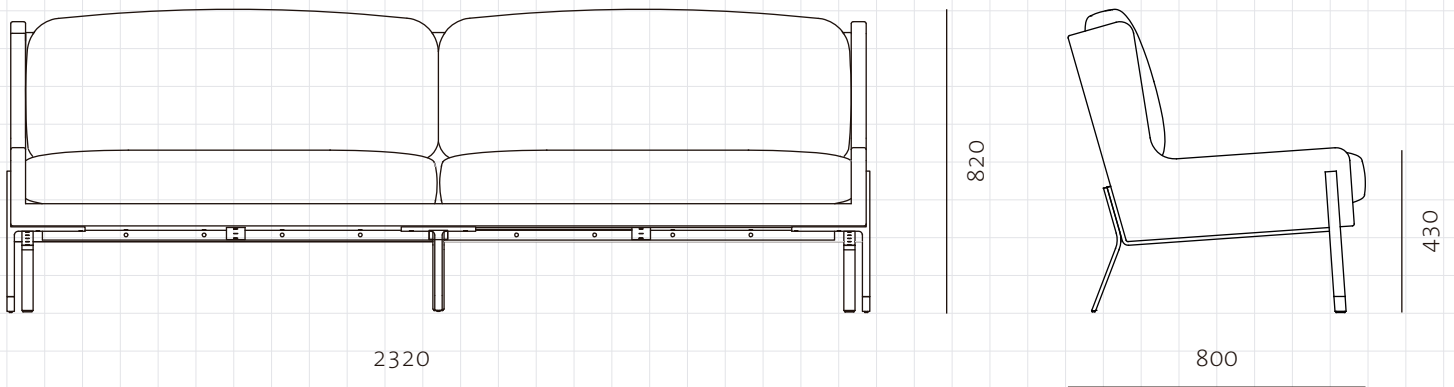

**Blink Sofa Three Seater**

**CODE**

BL-S430

**DIMENSIONS**

W2320 x D800 x H820mm

**NET WEIGHT**

Seating height: 430mm

**ENVIRONMENT**

84.0 kg

**MATERIALS**

Indoor

Stainless steel hairline gold, steel black powder coat sand brust, upholstery

\*Please refer to website or contact your local representative for complete material swatches.

**SHIPPING**

**Package** Assembled

**Package Qty** 1 pcs/box

**Packaging Measurement (mm) Volume (cbm) Gross Weight (kg)**

**FCL** W2405 x D840 x H925 1.87 98.69

**LCL/AIR** W2425 x D860 x H1020 2.13 122.93