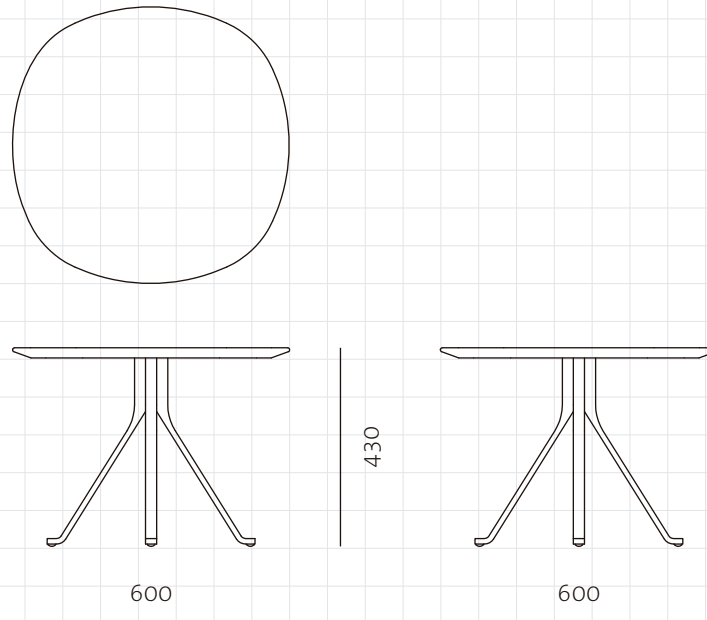

**Blink Side Table - Stone Top**

**CODE** BL-T110-600-ST  
**DIMENSIONS** C600 x H430mm

**NET WEIGHT** 14.5 kg  
**ENVIRONMENT** Indoor

**MATERIALS** Stone top, Steel black powder coat sand brust

\*Please refer to website or contact your local representative for complete material swatches.

<b>SHIPPING</b>	<b>Package</b>	Knock Down		
	<b>Package Qty</b>	2 boxes		
	<b>Packaging</b>	<b>Measurement (mm)</b>	<b>Volume (cbm)</b>	<b>Gross Weight (kg)</b>
	<b>FCL</b>	W710 x D710 x H215	0.11	20.46
		W410 x D410 x H485	0.08	5.0
	<b>LCL/AIR</b>	W710 x D710 x H215	0.11	20.46
		W430 x D430 x H580	0.11	7.15