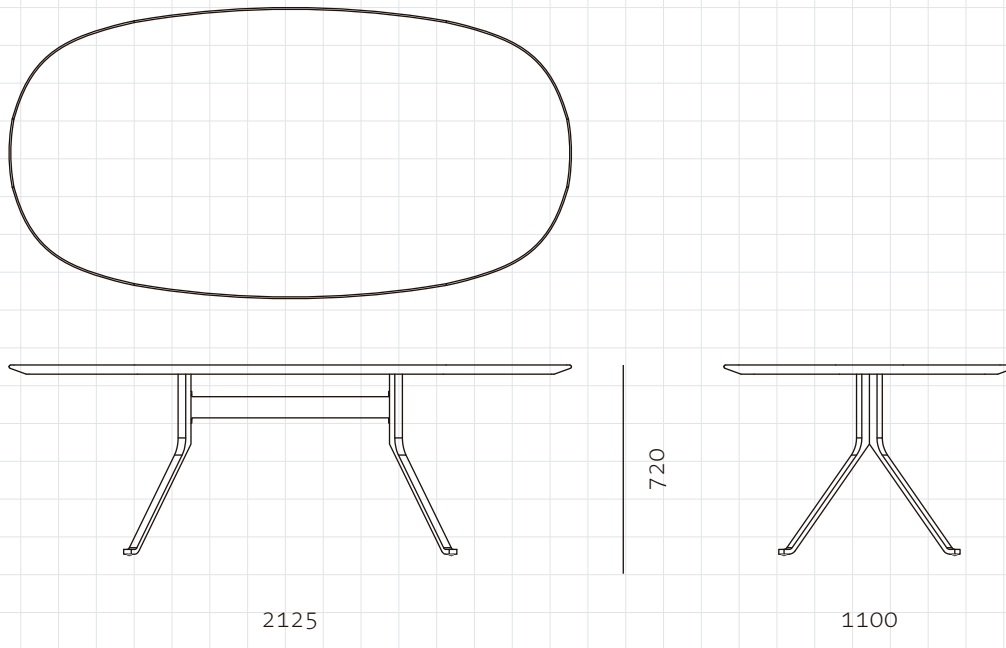

Blink Oval Dining Table - Wood Top

CODE	BL-T420-2125-WD		
DIMENSIONS	W2125 x D1100 x H720mm		
NET WEIGHT	51.5 kg		
ENVIRONMENT	Indoor		
MATERIALS	Veneer laminate top, Steel black powder coat sand brust		
	*Please refer to website or contact your local representative for complete material swatches.		
SHIPPING	Package	Knock Down	
	Package Qty	2 boxes	
	Packaging	Measurement (mm)	Volume (cbm)
	FCL	W2220 x D1195 x H135	0.36
		W1330 x D756 x H760	0.76
	LCL/AIR	W2260 x D1235 x H225	0.63
		W1350 x D776 x H855	0.90
			Gross Weight (kg)
			46.83
			20.42
			79.26
			32.59