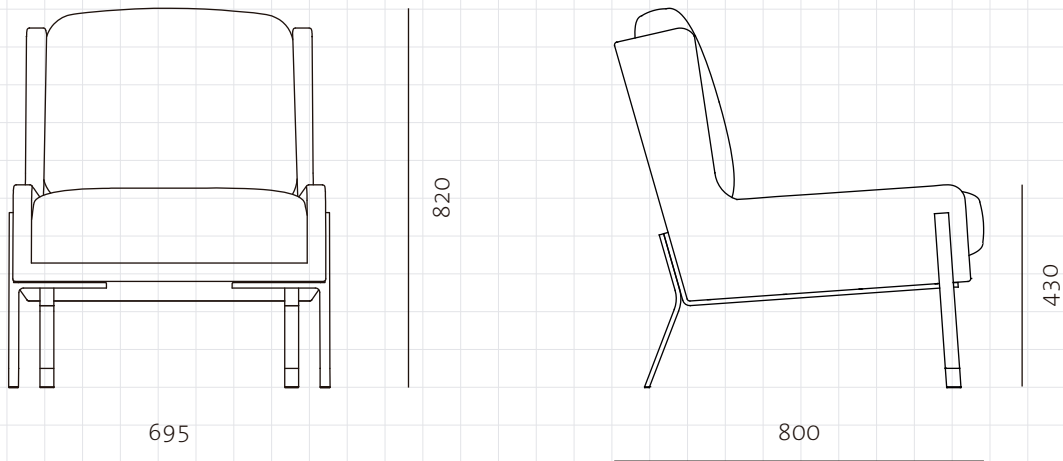

**Blink Lounge Chair**

**CODE**

BL-S410

**DIMENSIONS**

W695 x D800 x H820mm

**NET WEIGHT**

Seating height: 430mm

**ENVIRONMENT**

31.0 kg

**MATERIALS**

Indoor

Stainless steel hairline gold, steel black powder coat sand brust, upholstery

\*Please refer to website or contact your local representative for complete material swatches.

**SHIPPING**