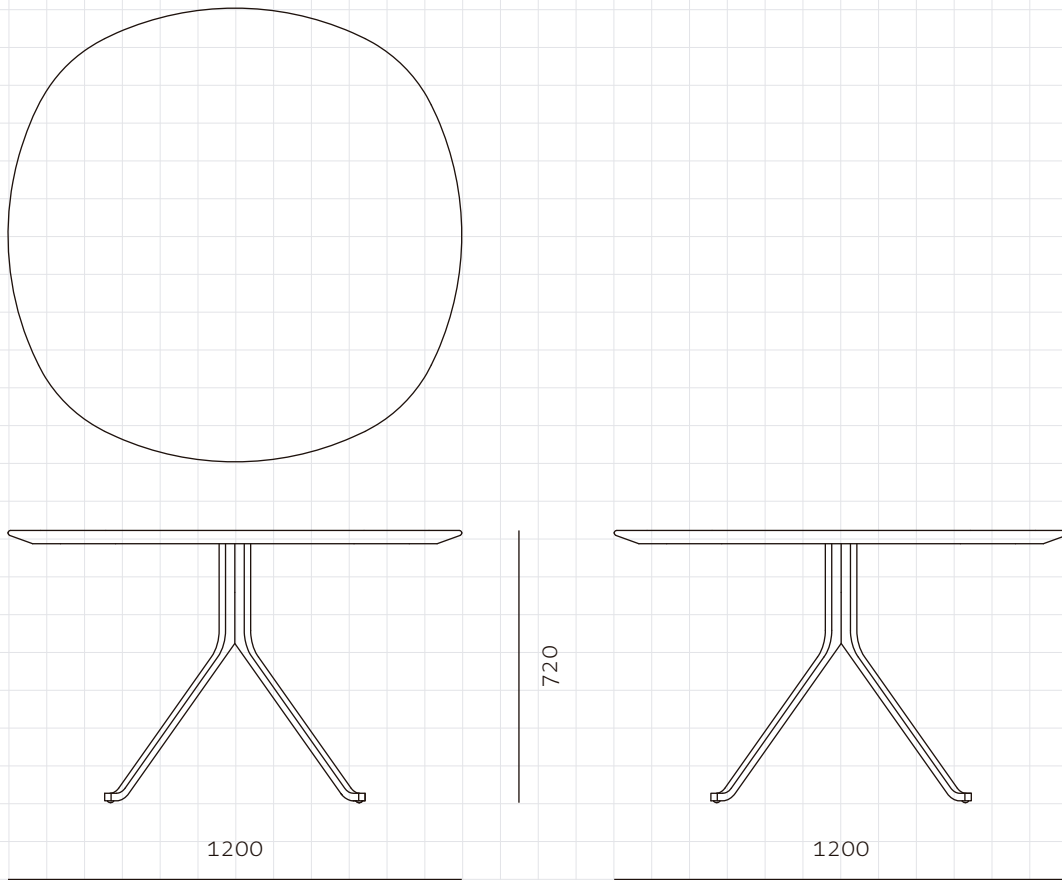

Blink Dining Table - Wood Top

CODE BL-T410-1200-WD
DIMENSIONS C1200 x H720mm

NET WEIGHT 35.0 kg
ENVIRONMENT Indoor

MATERIALS Veneer laminate top, Steel black powder coat sand brush
*Please refer to website or contact your local representative for complete material swatches.

SHIPPING	Package	Knock Down		
	Package Qty	2 boxes		
FCL	Packaging	Measurement (mm)	Volume (cbm)	Gross Weight (kg)
			W1275 x D1275 x H115	0.19
		W765 x D765 x H760	0.44	16.81
LCL/AIR		W1295 x D1295 x H210	0.35	48.32
		W785 x D785 x H855	0.53	23.97