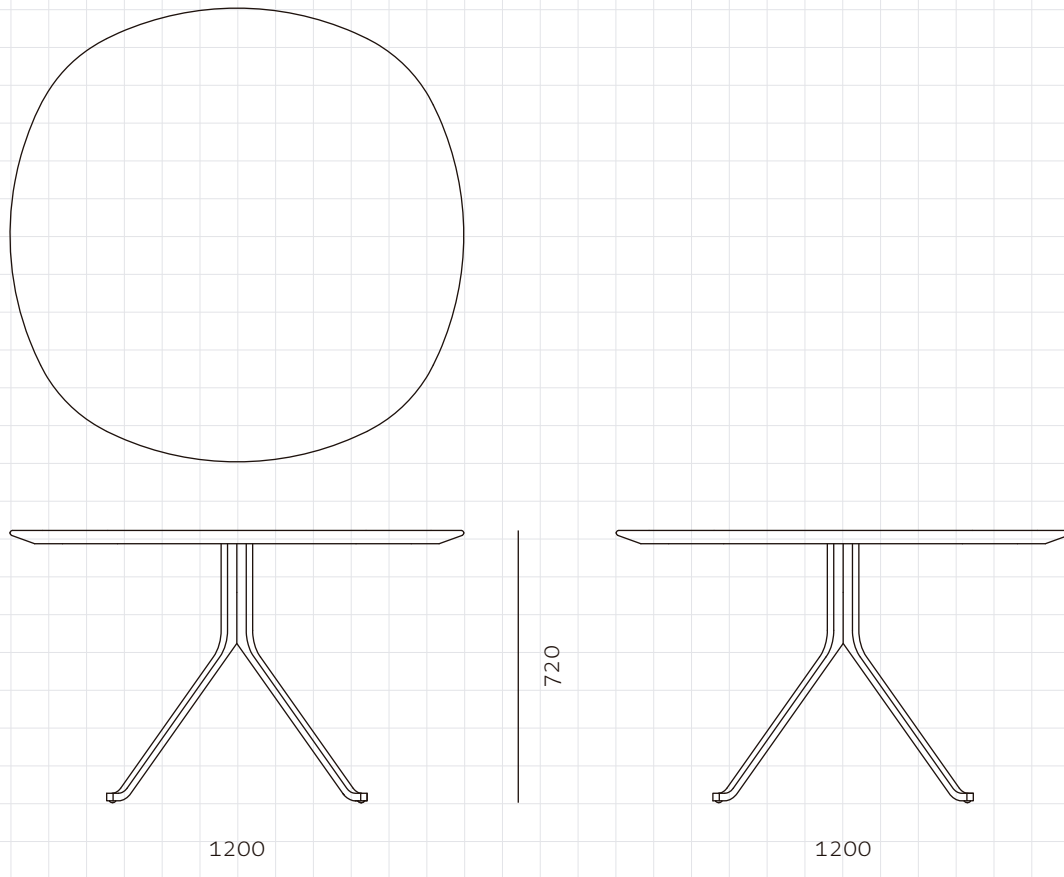

Blink Dining Table - Stone Top

CODE BL-T410-1200-ST
DIMENSIONS C1200 x H720mm

NET WEIGHT 71.0 kg
ENVIRONMENT Indoor

MATERIALS Stone top, Steel black powder coat sand brush

*Please refer to website or contact your local representative for complete material swatches.

SHIPPING	Package	Knock Down		
	Package Qty	2 boxes		
FCL	Packaging	Measurement (mm)	Volume (cbm)	Gross Weight (kg)
			W1305 x D1305 x H220	0.37
		W765 x D765 x H760	0.44	16.81
LCL/AIR		W1305 x D1305 x H220	0.37	85.68
		W785 x D785 x H855	0.53	23.97