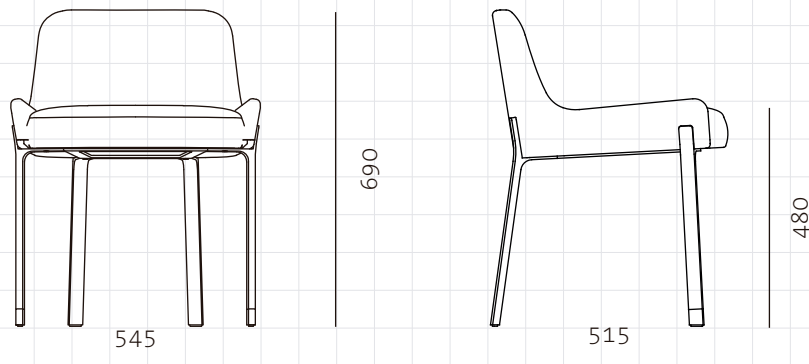

Blink Dining Chair

CODE
DIMENSIONS

BL-S210
W545 x D515 x H690mm
Seating height: 480mm

NET WEIGHT
ENVIRONMENT
MATERIALS

9.0 kg
Indoor
Stainless steel hairline gold, steel black powder coat sand brust, upholstery
*Please refer to website or contact your local representative for complete material swatches.

SHIPPING

Package	Assembled		
Package Qty	1 pcs/box		
Packaging	Measurement (mm)	Volume (cbm)	Gross Weight (kg)
FCL	W600 x D600 x H830	0.30	14.11
LCL/AIR	W620 x D620 x H925	0.36	18.58