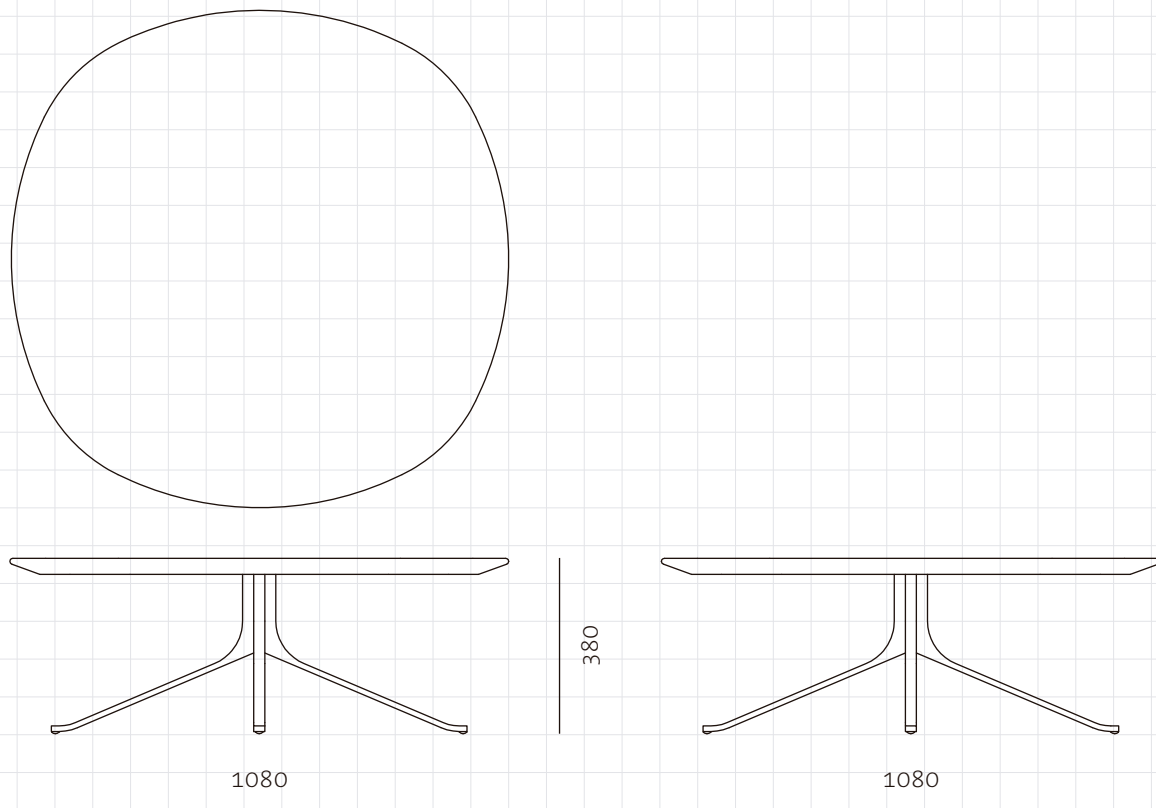

**Blink Coffee Table - Wood Top**

**CODE** BL-T210-1080-WD  
**DIMENSIONS** C1080 x H380mm

**NET WEIGHT** 27.3 kg  
**ENVIRONMENT** Indoor

**MATERIALS** Veneer laminate top, Steel black powder coat sand burst  
\*Please refer to website or contact your local representative for complete material swatches.

<b>SHIPPING</b>	<b>Package</b>	Knock Down		
	<b>Package Qty</b>	2 boxes		
<b>Packaging</b>	<b>Measurement (mm)</b>	<b>Volume (cbm)</b>	<b>Gross Weight (kg)</b>	
<b>FCL</b>	W1160 x D1160 x H120	0.16	22.4	
	W730 x D730 x H430	0.23	12.36	
<b>LCL/AIR</b>	W1180 x D1180 x H215	0.30	38.58	
	W750 x D750 x H525	0.30	18.9	