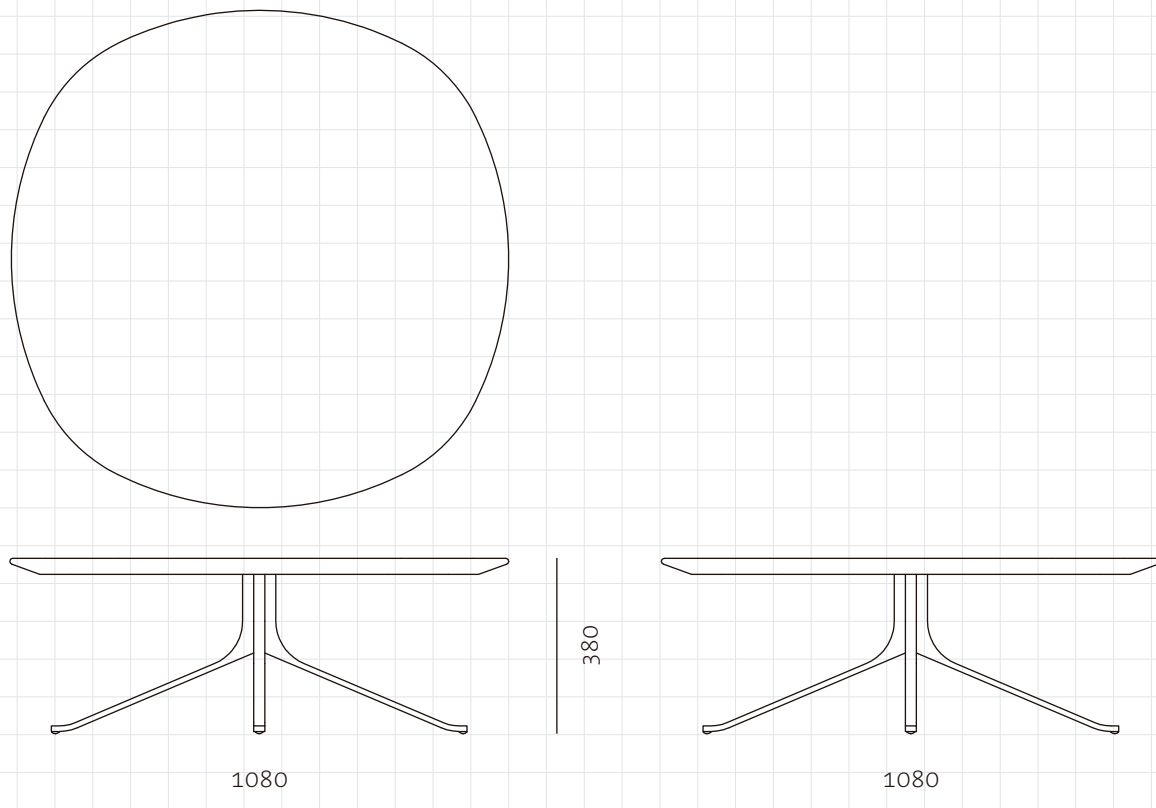

Blink Coffee Table - Stone Top

CODE BL-T210-1080-ST
DIMENSIONS C1080 x H380mm

NET WEIGHT 57.6kg
ENVIRONMENT Indoor

MATERIALS Stone top, Steel black powder coat sand burst

*Please refer to website or contact your local representative for complete material swatches.

SHIPPING	Package	Measurement (mm)	Volume (cbm)	Gross Weight (kg)
	Knock Down			
	Package Qty	2 boxes		
	Packaging			
	FCL	W1190 x D1190 x H225	0.32	70.56
		W730 x D730 x H430	0.23	12.36
	LCL/AIR	W1190 x D1190 x H225	0.32	70.56
		W750 x D750 x H525	0.30	18.9