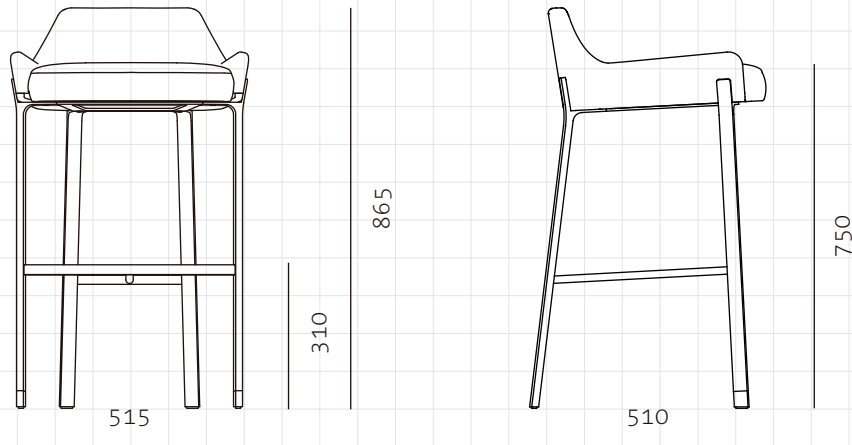

Blink Bar Stool SH750

CODE

BL-S610-750

DIMENSIONS

W515 x D510 x H865mm

NET WEIGHT

Seating height: 750mm

ENVIRONMENT

9.5 kg

MATERIALS

Indoor

Stainless steel hairline gold, steel black powder coat sand brust, upholstery

*Please refer to website or contact your local representative for complete material swatches.

SHIPPING

Package	Assembled		
Package Qty	1 pcs/box		
Packaging	Measurement (mm)	Volume (cbm)	Gross Weight (kg)
FCL	W600 x D600 x H1000	0.36	15.90
LCL/AIR	W620 x D620 x H1095	0.42	20.37