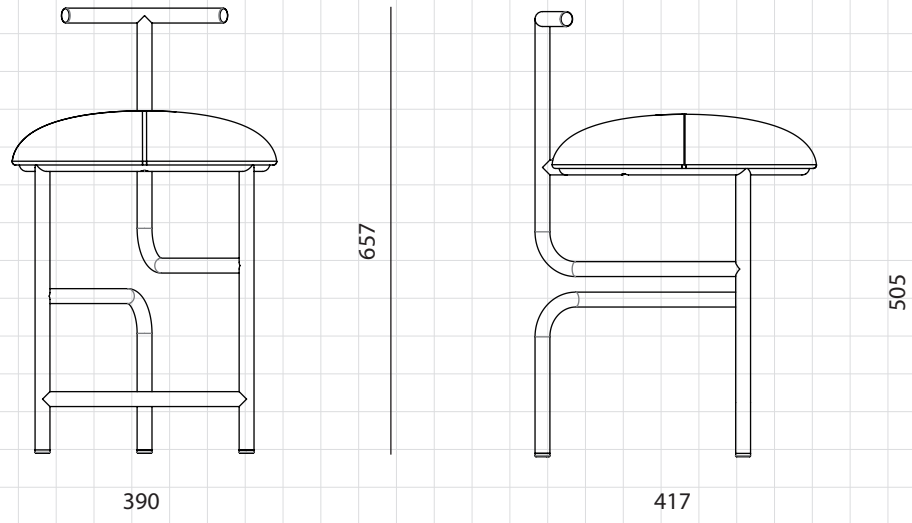

Blend Chair U

CODE
DIMENSIONS

BD-S210-UP
 W390 x D417 x H657mm
 Seating height: 505mm

NET WEIGHT
ENVIRONMENT
MATERIALS

6.5 kg
 Indoor
 Powder coated steel frame, Solid wood seat
 *Please refer to website or contact your local representative for complete material swatches.

SHIPPING

Package	Assembled		
Package Qty	1 pcs/box		
Packaging	Measurement (mm)	Volume (cbm)	Gross Weight (kg)
FCL	W455 x D482 x H742	0.16	10.16
LCL/AIR	W495 x D522 x H832	0.21	13.17