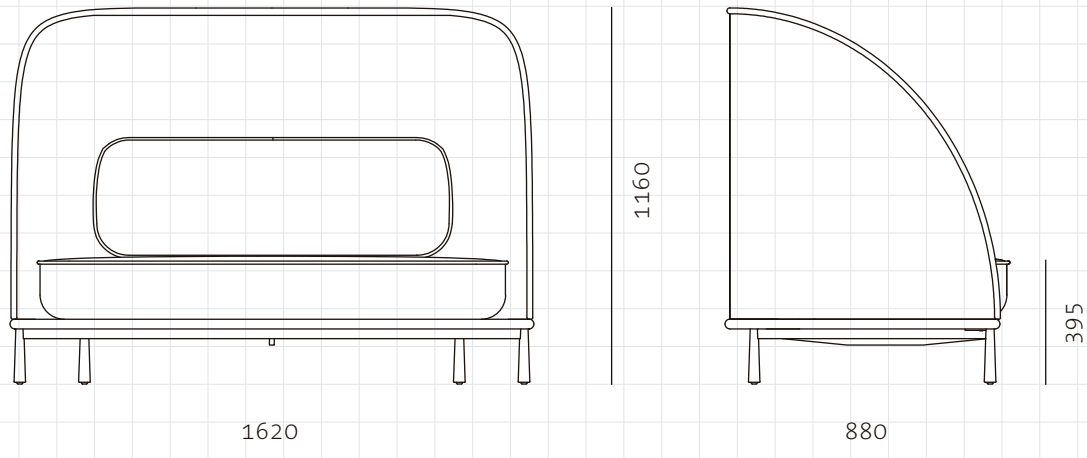

Arc Sofa Highback Love Seat

CODE

AR-S410

DIMENSIONS

W1620 x D880 x H1160mm

NET WEIGHT

Seating height: 395mm

ENVIRONMENT

72.0 kg

MATERIALS

Indoor

Veneer laminate base, Steel black powder coat matt leg, Upholstery

*Please refer to website or contact your local representative for complete material swatches.

SHIPPING

| | | | |
|--------------------|-------------------------|---------------------|--------------------------|
| Package | Assembled | | |
| Package Qty | 1 pcs/box | | |
| Packaging | Measurement (mm) | Volume (cbm) | Gross Weight (kg) |
| FCL | W1705 x D965 x H1265 | 2.08 | 88.56 |
| LCL/AIR | W1725 x D985 x H1360 | 2.31 | 108.30 |