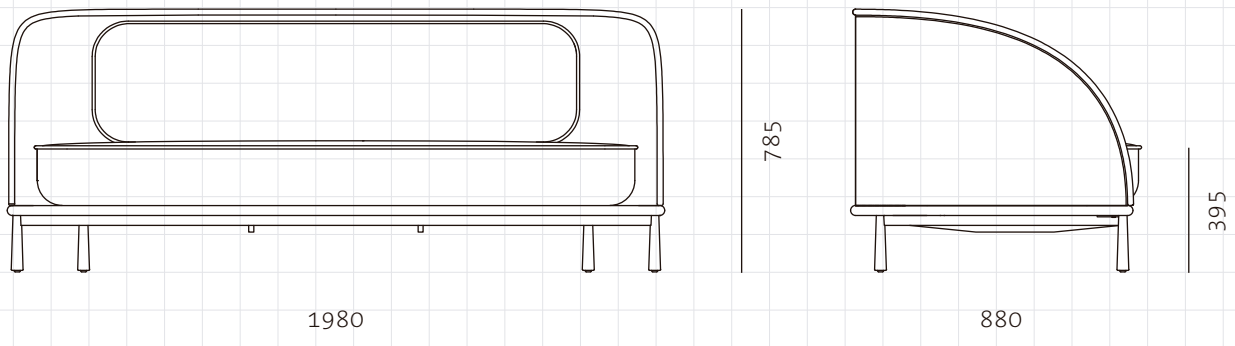

Arc Sofa Three Seater

CODE
DIMENSIONS

AR-S420
W1980 x D880 x H785mm

NET WEIGHT
ENVIRONMENT
MATERIALS

Seating height: 395mm
76.0 kg
Indoor
Veneer laminate base, Steel black powder coat matt leg, Upholstery
*Please refer to website or contact your local representative for complete material swatches.

SHIPPING

Package	Assembled		
Package Qty	1 pcs/box		
Packaging	Measurement (mm)	Volume (cbm)	Gross Weight (kg)
FCL	W2065 x D965 x H890	1.77	89.70
LCL/AIR	W2085 x D985 x H985	2.02	113.57