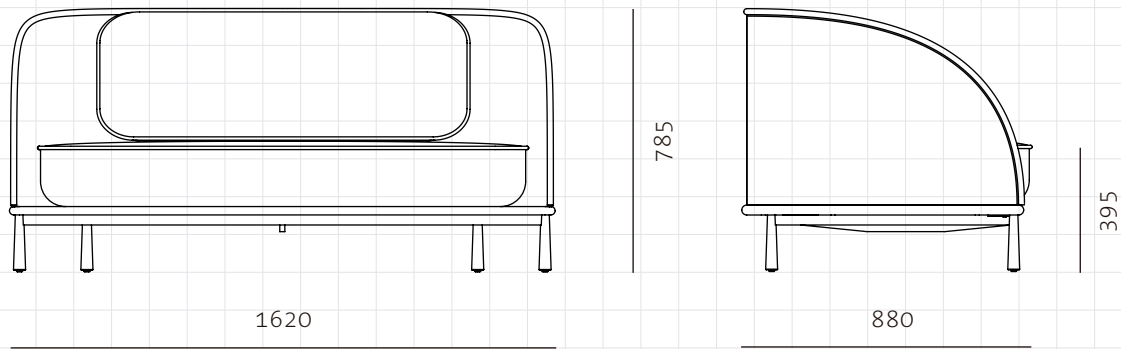

Arc Sofa Love Seat

**CODE**  
**DIMENSIONS**

AR-S430  
W1620 x D880 x H785mm

**NET WEIGHT**  
**ENVIRONMENT**  
**MATERIALS**

Seating height: 395mm  
68.0 kg  
Indoor  
Veneer laminate base, Steel black powder coat matt leg, Upholstery  
\*Please refer to website or contact your local representative for complete material swatches.

**SHIPPING**

<b>Package</b>	Assembled		
<b>Package Qty</b>	1 pcs/box		
<b>Packaging</b>	<b>Measurement (mm)</b>	<b>Volume (cbm)</b>	<b>Gross Weight (kg)</b>
<b>FCL</b>	W1705 x D965 x H890	1.46	80.03
<b>LCL/AIR</b>	W1725 x D985 x H985	1.67	99.78