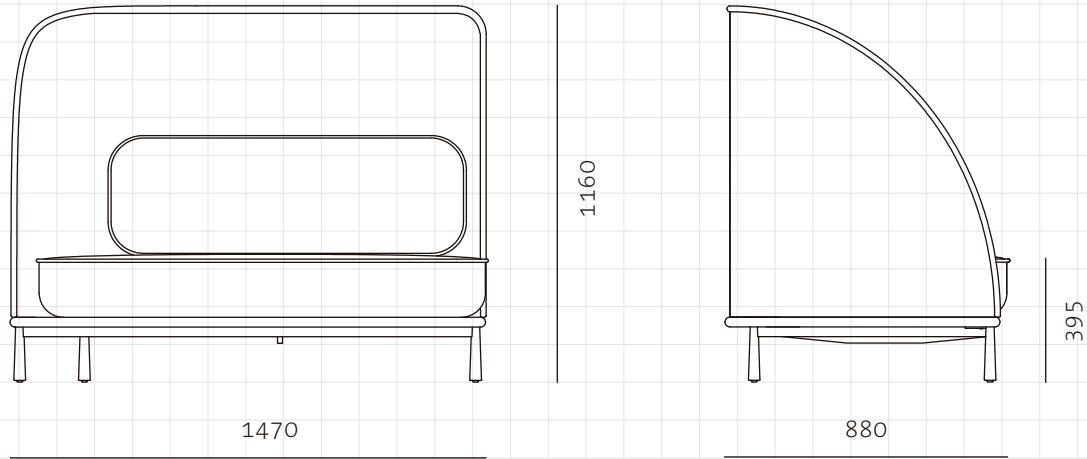

Arc Sofa Highback Love Seat L

CODE

AR-S410-L

DIMENSIONS

W1470 x D880 x H1160mm

NET WEIGHT

Seating height: 395mm

ENVIRONMENT

68.0 kg

MATERIALS

Indoor

Veneer laminate base, Steel black powder coat matt leg, Upholstery

*Please refer to website or contact your local representative for complete material swatches.

SHIPPING

Package	Assembled		
Package Qty	1 pcs/box		
Packaging	Measurement (mm)	Volume (cbm)	Gross Weight (kg)
FCL	W1555 x D965 x H1265	1.90	83.72
LCL/AIR	W1575 x D985 x H1360	2.11	101.75