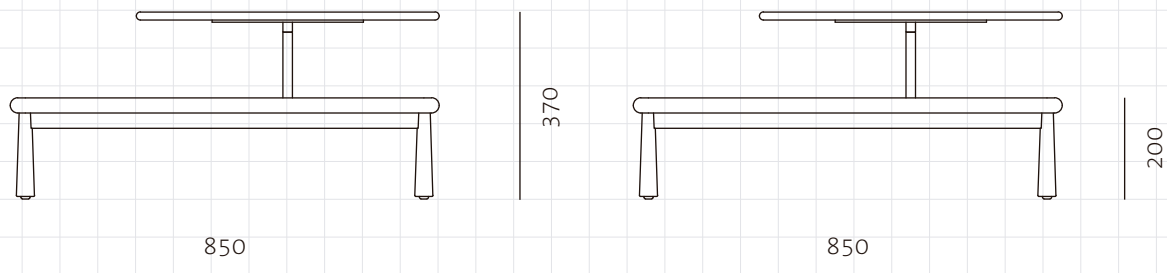

Arc Coffee Table

CODE

AR-T210

DIMENSIONS

W850 x D850 x H370mm

NET WEIGHT

35.0 kg

ENVIRONMENT

Indoor

MATERIALS

Veneer laminate top, Steel black powder coat matt, Stone top

*Please refer to website or contact your local representative for complete material swatches.

SHIPPING

Package	Knock Down		
Package Qty	1 pcs/box		
Packaging	Measurement (mm)	Volume (cbm)	Gross Weight (kg)
FCL	W915 x D915 x H275	0.23	38.54
LCL/AIR	W935 x D935 x H370	0.32	48.70