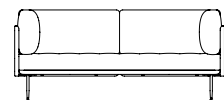

UTILITY SOFA 3 SIDES L