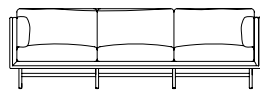

SW DAYBED

SW SOFA TWO SEATER

1	2
	3

HOTEL KONG ARTHUR | COPENHAGEN, DENMARK [ 1 ]  
 HH APARTMENT SINGAPORE | SINGAPORE, SINGAPORE [ 2 ]  
 YOURS TRULY DC | WASHINGTON, D.C., USA [ 3 ]

SW DAYBED

SW SOFA THREE SEATER