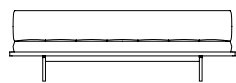

DISCIPLINE SOFA STRAIGHT