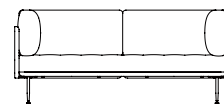

UTILITY SOFA 3 SIDES L