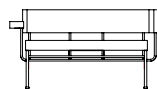

## MYC SHANGHAI, CHINA

COTTON CLUB LOUNGE CHAIR TWO SEATER (1988)

RAN LIBRARY (1982)

COTTON CLUB LOUNGE CHAIR (1988)

COTTON CLUB LOUNGE CHAIR TWO SEATER (1988)

1	2
	3

TEATULIA TEA BAR | LONDON, UK [ 1 ]  
 YOKOHAMA BAY SHERATON HOTEL & TOWERS | YOKOHAMA, JAPAN [ 2 ]  
 MOXY HOTEL SHANGHAI HONGQIAO | SHANGHAI, CHINA [ 3 ]