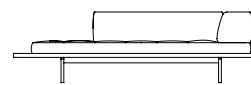

Discipline

Designed by Neri&Hu

SHERATON DENVER DOWNTOWN HOTEL DENVER, USA

DISCIPLINE SOFA CORNER R