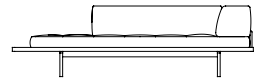

DISCIPLINE SOFA CORNER R