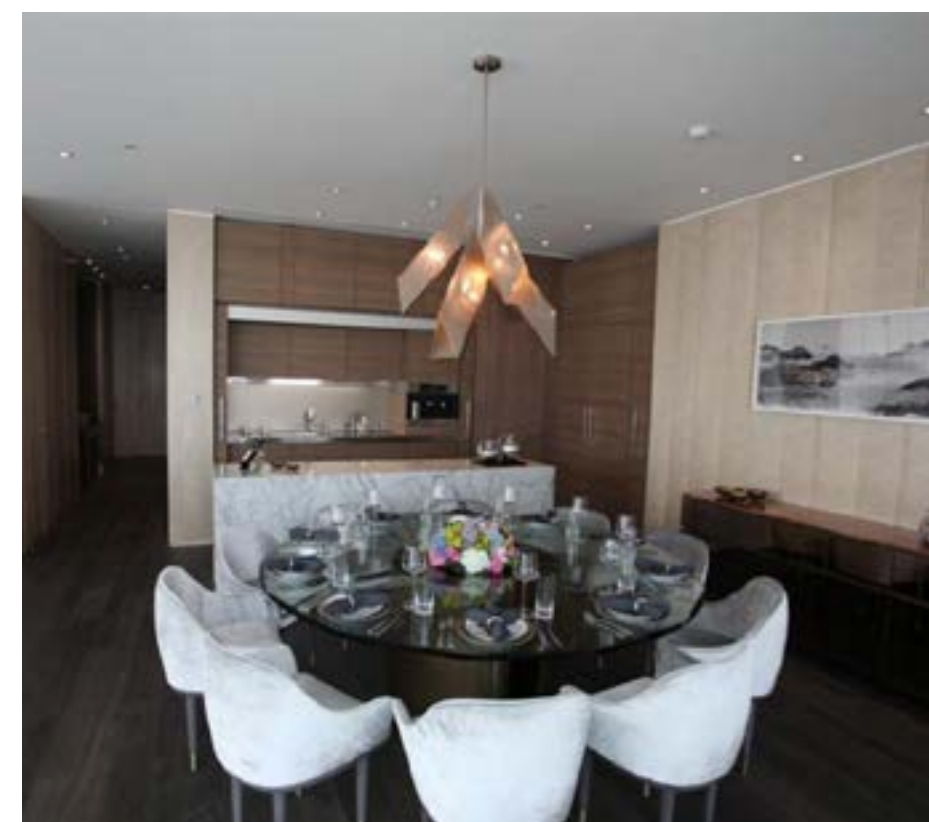

1	2
	3

COPENHAGEN ADMIRAL HOTEL | COPENHAGEN, DANMARK [1]
HOTEL SKT. ANNÆ | COPENHAGEN, DENMARK [2]
FOUR SEASONS PLACE | SHANGHAI, CHINA [3]