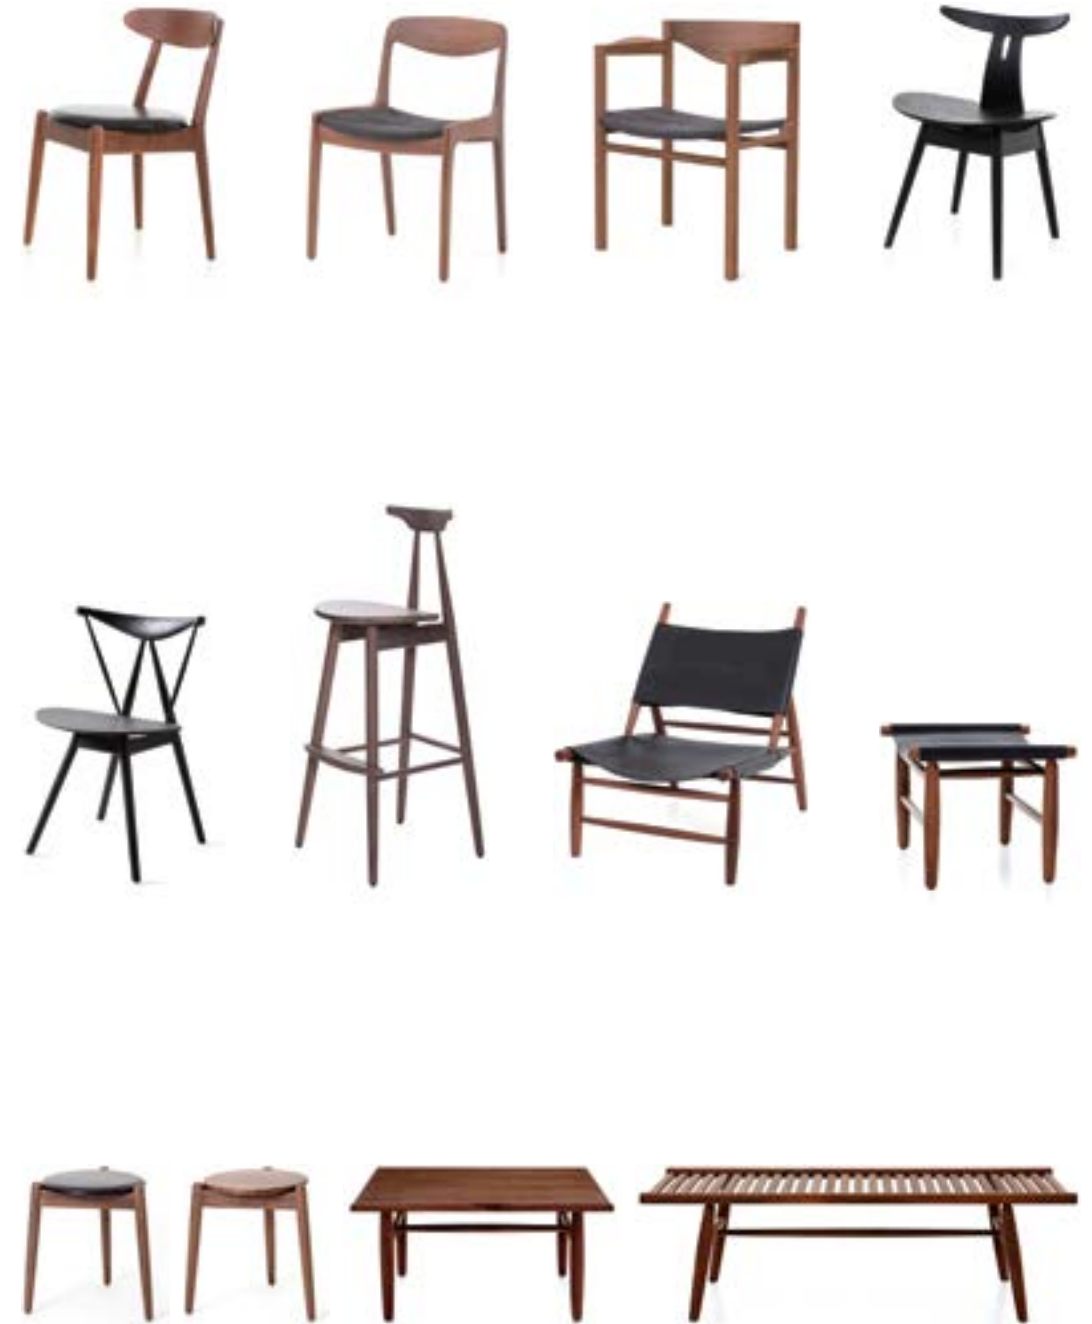

Wohlert

Designed by Vilhelm Wohlert

Vilhelm Wohlert's pared-down mid-century pieces have become iconic works in the design evolution of furniture for public spaces. Stellar Works' Wohlert collection comprises of some of his most celebrated designs from the 1950s, revitalised for the modern day. Each piece showcases the Danish designer's less-is-more ethos and talent for turning the structural into the sculptural.

The collection includes the timeless Piano and Louisiana Chairs – designed to complement Wohlert's architectural work on the Louisiana Museum of Modern Art in Humlebæk, Denmark: simple, stackable, balanced and beautifully unadorned. His Triangle Chair, also found in the museum, was specifically created to provide visitors with a comfortable place to pause, sit back and soak up the scenery – just as it does today.