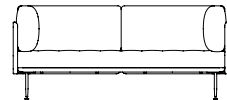

UTILITY SOFA 3 SIDES L

1	2
	3

BOLY OSAKA | OSAKA, JAPAN [1]
SHOUGANG ICE HOCKEY CAFÉ BEIJING | BEIJING, CHINA [2]
WILLIAMSBURG HOTEL | NEW YORK, USA [3]