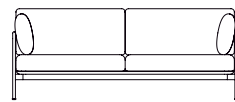

# Crawford

*Designed by Tom Fereday*

**GALLERIA TEATRO MANZONI  
MILAN, ITALY**

CRAWFORD DINING CHAIR V

CRAWFORD DINING TABLE C1200

CRAWFORD COFFEE TABLE C900

CRAWFORD SOFA