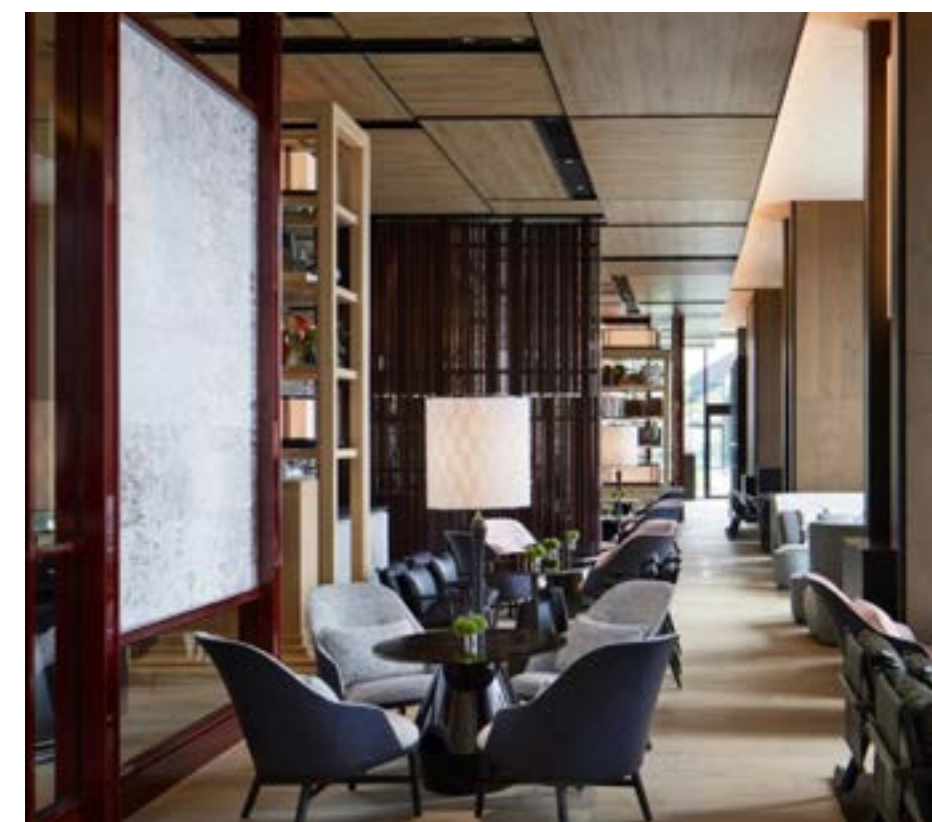

## PARK HYATT NISEKO HANAZONO HOKKAIDO, JAPAN

BUND LOUNGE CHAIR

# Bund

*Designed by Neri&Hu*

**XI'AN ART HOUSE  
XI'AN, CHINA**

BUND DINING CHAIR

BUND LOUNGE CHAIR

BUND OTTOMAN

BUND DINING CHAIR

BUND LOUNGE CHAIR

1	2
	3

JEAN-GEORGES RESTAURANT | SHANGHAI, CHINA [ 1 ]  
 KIMPTON HOTEL | TAIPEI, TAIWAN [ 2 ]  
 HYATT CENTRIC KANAZAWA | KANAZAWA, JAPAN [ 3 ]

BUND DINING CHAIR

BUND LOUNGE CHAIR

BUND BAR CHAIR SH750

1	2
	3