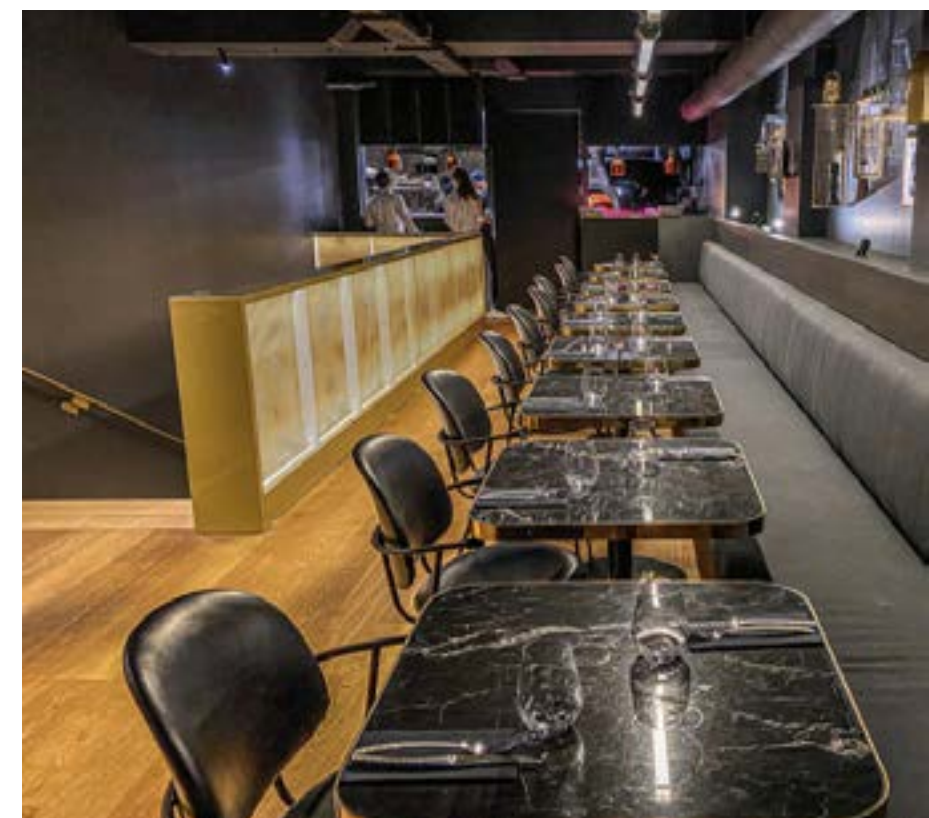

## HOTEL INDIGO HSINCHU SCIENCE PARK HSINCHU, TAIWAN

INDUSTRY DINING CHAIR

INDUSTRY DINING ARMCHAIR

INDUSTRY DINING ARMCHAIR

INDUSTRY BAR CHAIR SH610

1	2
	3

SWEAT & TONIC | TORONTO, CANADA [ 1 ]  
 ERUTAN RESTAURANT | KYOTO, JAPAN [ 2 ]  
 THAT'S LIFE RESTAURANT PARIS | PARIS, FRANCE [ 3 ]