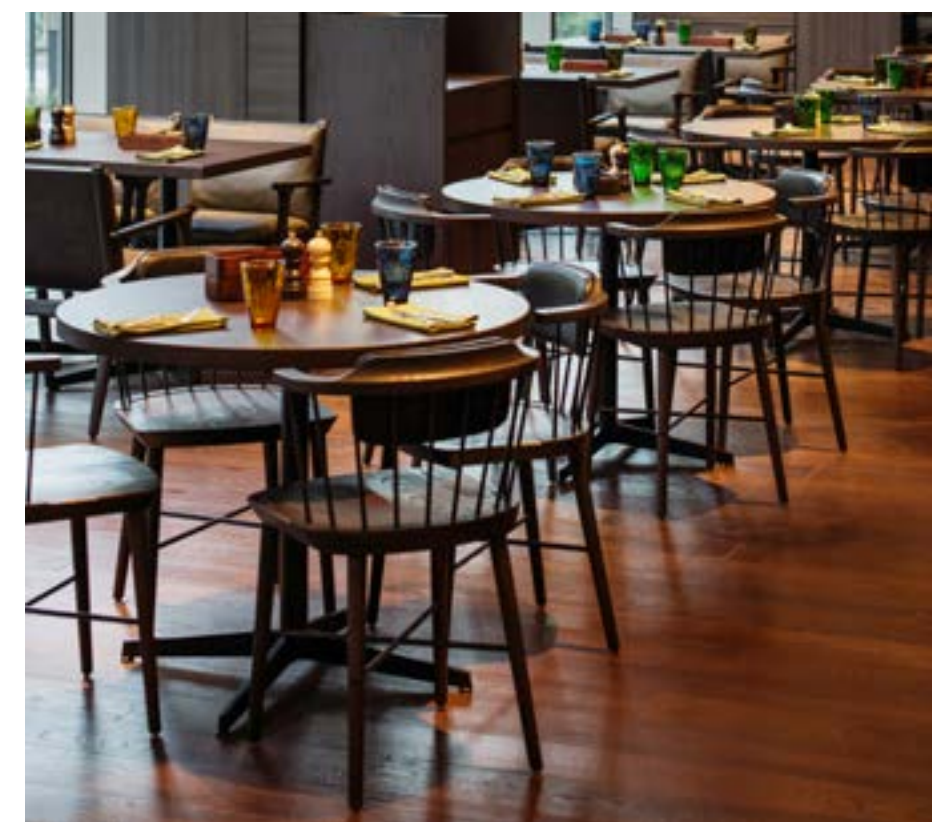

# Exchange

*Designed by Jun Aizaki - CRÈME*

**MAIN STREET TAVERN AMAGANSETT  
NEW YORK, USA**

EXCHANGE DINING CHAIR

EXCHANGE DINING CHAIR

EXCHANGE HIGHBACK CHAIR

1	2
	3

NOHGA HOTEL | TOKYO, JAPAN [ 1 ]  
 MANZO RESTAURANT | NEW YORK, USA [ 2 ]  
 WELKIN & MERAKI PARIS | PARIS, FRANCE [ 3 ]