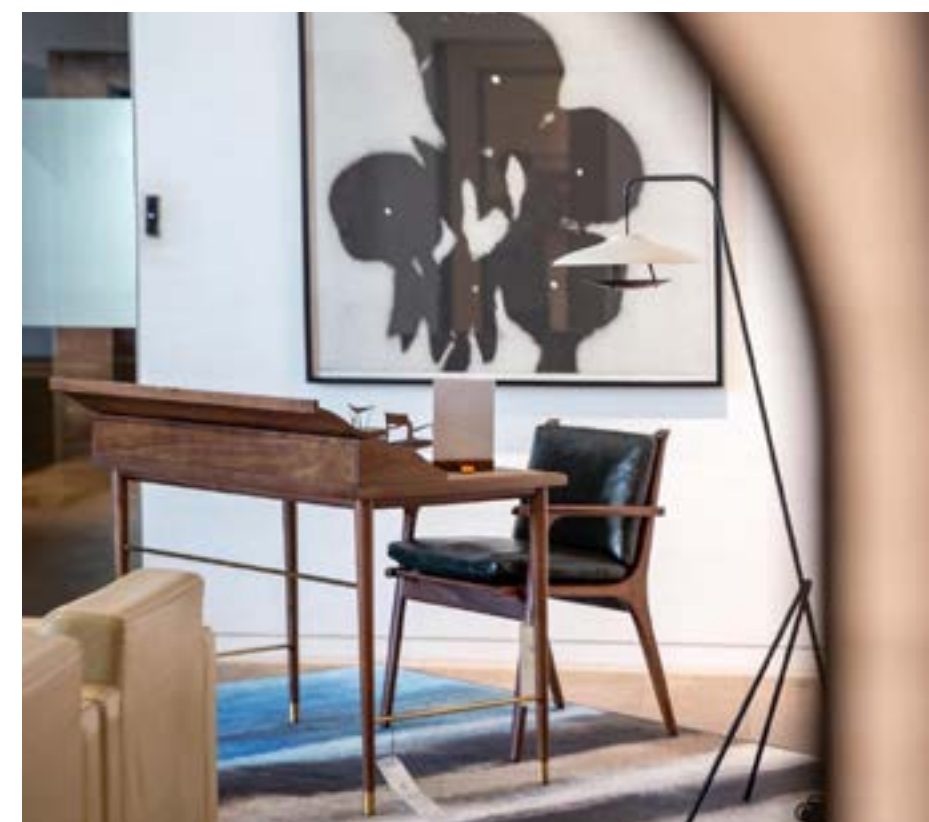

LAVAL CROWN CHAIR\_CLOSE ROOF

LAVAL CROWN SOFA\_CLOSE ROOF

1	2
	3

QT HOTEL SYDNEY | SYDNEY, AUSTRALIA [ 1 ]  
 FOURVIÈRE HÔTEL | LYON, FRANCE [ 2 ]  
 TIGERLILY | EDINBURGH, UK [ 3 ]

LAVAL LEATHER CHAIR

LAVAL WRITING DESK

LAVAL CROWN CHAIR\_OPEN ROOF

LAVAL CHAISE LONGUE

LAVAL SIDE TABLE - LEATHER TOP

1	2
	3

STELLAR WORKS SHOWROOM | SHANGHAI, CHINA [ 1 ]  
 SHENZHEN SHOW HOUSE | SHENZHEN, CHINA [ 2 ]  
 FOUR SEASONS HOTEL | KUWAIT, SAUDI ARABIA [ 3 ]