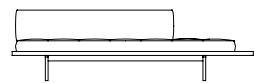

Discipline

Designed by Neri&Hu

**JIANYE J18 CENTER
ZHENGZHOU, CHINA**

DISCIPLINE SOFA HALF BACK L