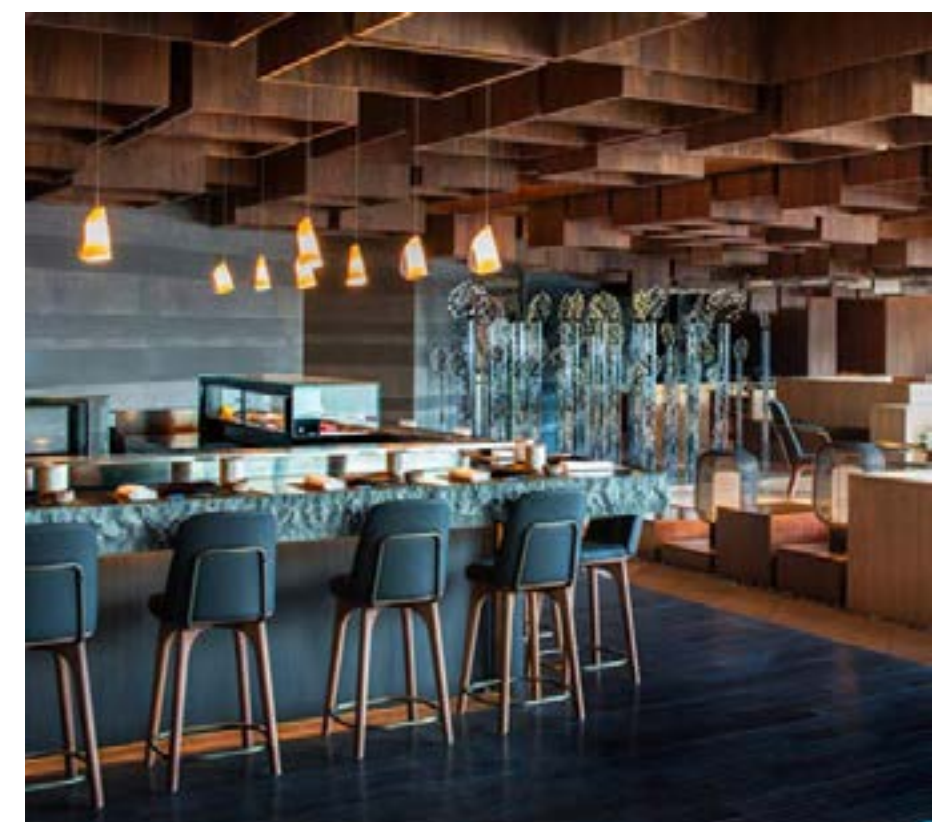

UTILITY CHAIR U

UTILITY ARMCHAIR U

UTILITY BAR CHAIR SH760

1	2
	3

FOURVIÈRE HÔTEL | LYON, FRANCE [ 1 ]  
 LE MERIDIEN | INDIANAPOLIS, USA [ 2 ]  
 HOTEL BARCELONA 1882 | BARCELONA, SPAIN [ 3 ]

UTILITY BAR CHAIR SH610