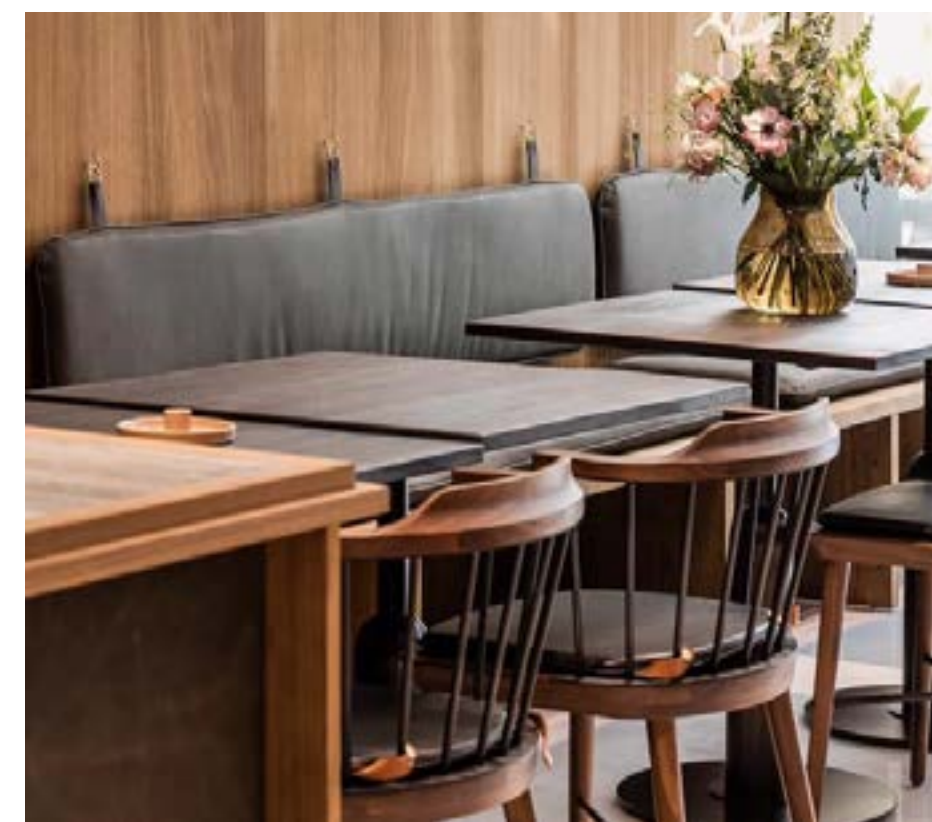

# Exchange

*Designed by Jun Aizaki - CRÈME*

**MAIN STREET TAVERN AMAGANSETT  
NEW YORK, USA**

EXCHANGE DINING CHAIR

EXCHANGE DINING CHAIR

EXCHANGE HIGHBACK CHAIR

1	2
	3

NOHGA HOTEL | TOKYO, JAPAN [ 1 ]  
 MANZO RESTAURANT | NEW YORK, USA [ 2 ]  
 WELKIN & MERAKI PARIS | PARIS, FRANCE [ 3 ]