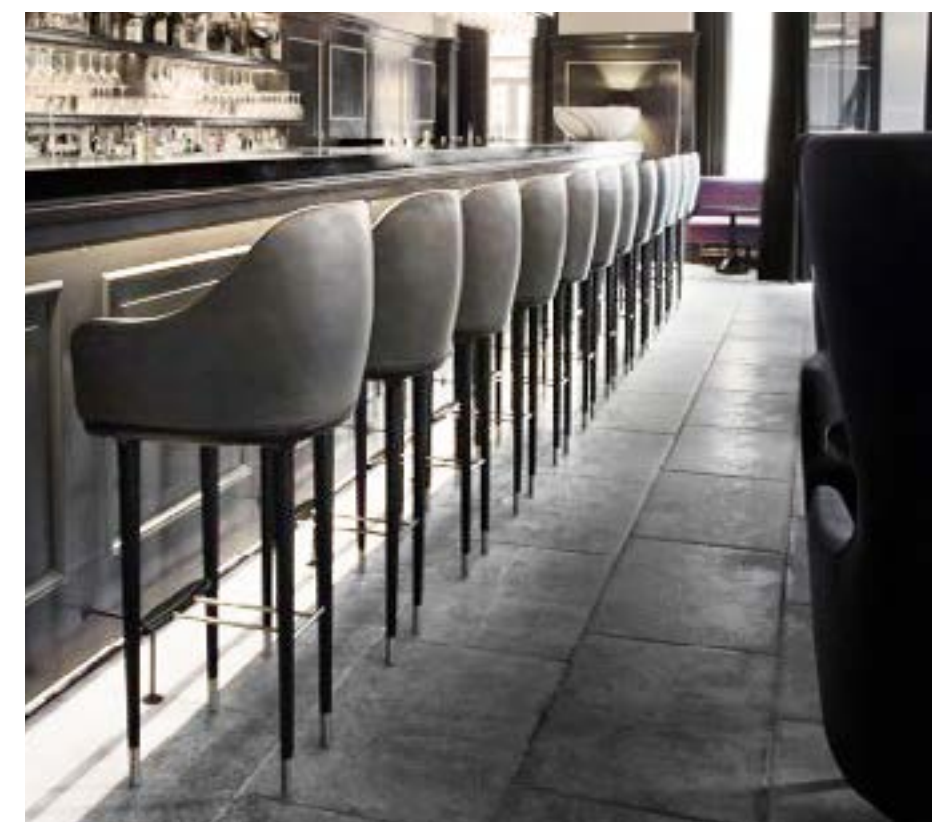

# Lunar

*Designed by Space Copenhagen*

**LOUIS XIII RÉMY MARTIN  
BEIJING, CHINA**

LUNAR LOUNGE CHAIR LARGE

LUNAR SOFA

LUNAR DINING CHAIR LARGE

LUNAR DINING CHAIR SMALL

LUNAR BAR CHAIR SH750