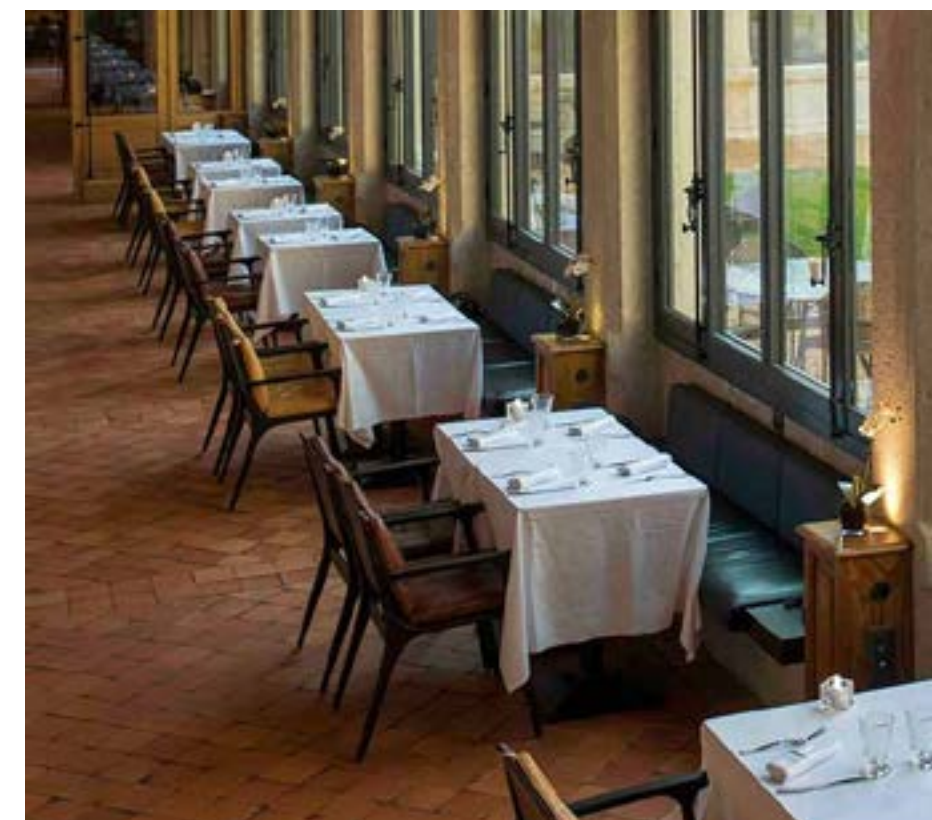

1	2
	3

LADY BUND | SHANGHAI, CHINA [1]
PENTHOUSE TED BAKER | LONDON, UK [2]
FOURVIÈRE HÔTEL | LYON, FRANCE [3]