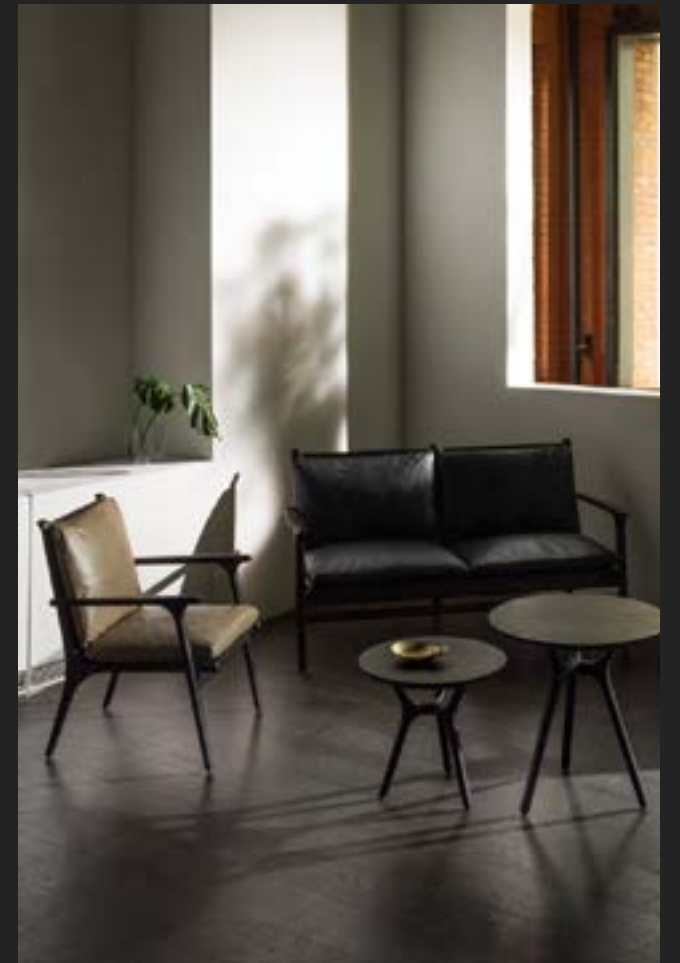

GLOBAL EXPERTISE

Stellar Works' worldwide production team encompasses highly skilled technicians from Europe and Asia, and boasts manufacturing facilities in France, Japan and China that are among the most technologically advanced in any country. The Stellar Works management team regularly travel across the world to spend time on factory floors, ensuring they understand the production process from the first flash of design inspiration to the final rollout on the production line. This allows for a valuable balance of quality, versatility and efficiency, giving Stellar Works the fast-paced production processes necessary to manoeuvre in a highly competitive market – as well as the artisanal dedication to furniture making that true craftsmanship demands.

Stellar Works is the first leading global contemporary furniture design brand from Asia.