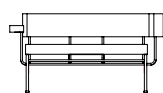

COTTON CLUB LOUNGE CHAIR TWO SEATER (1988)

1	2
	3

YINTAI CENTER CHENGDU | CHENGDU, CHINA [1]
GUAN HOUSE | SANYA, CHINA [2]
MOGAN MOUNTAIN FANGU BOUTIQUE VILLA | HUZHOU, CHINA [3]