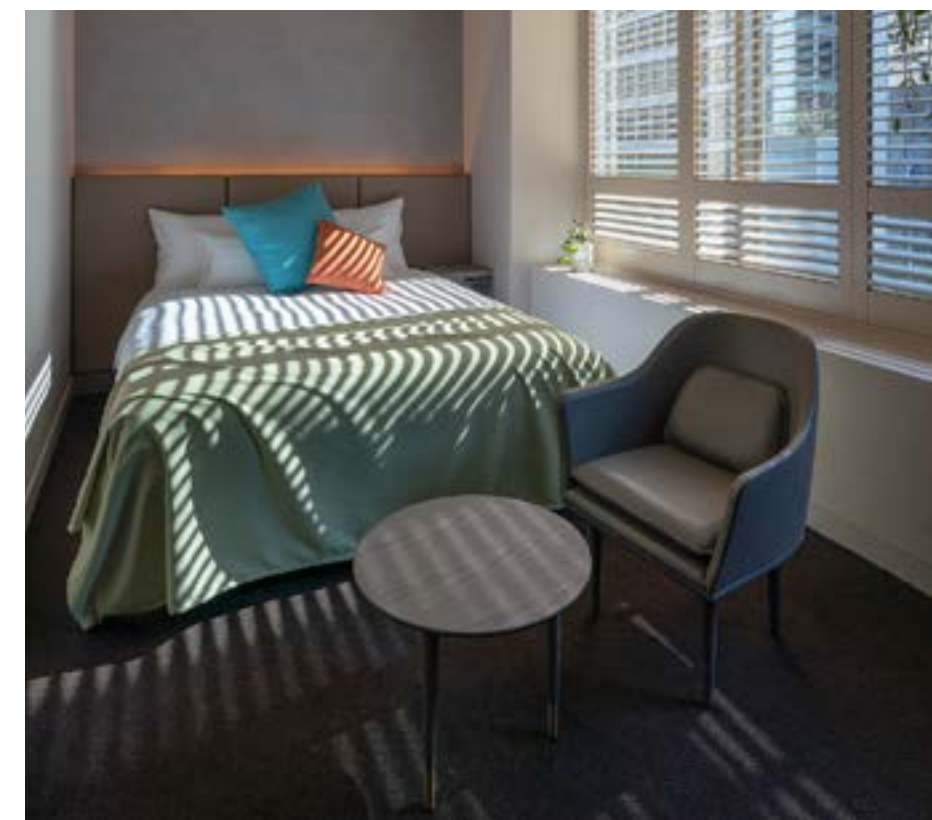

1	2
	3

PARK HYATT NISEKO HANAZONO | HOKKAIDO, JAPAN [1]
RADISSON BLU EDWARDIAN | MANCHESTER, UK [2]
BOLY OSAKA | OSAKA, JAPAN [3]