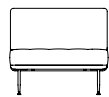

UTILITY OTTOMAN

UTILITY SOFA 1 SIDE 5

UTILITY STOOL SH760

UTILITY CAFÉ TABLE H1050

	2
1	3

THE HUB PERFORMANCE AND EXHIBITION CENTER | SHANGHAI, CHINA [ 1 ]  
 THE TOWER HOTEL NAGOYA | NAGOYA, JAPAN [ 2 ]  
 DUNHILL GLOBAL HEADQUARTERS | LONDON, UK [ 3 ]