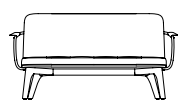

UTILITY LOUNGE CHAIR TWO SEATER