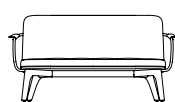

UTILITY LOUNGE CHAIR TWO SEATER