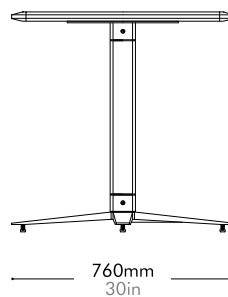

Boyd Square Dining Table W760 - Wood Top by AvroKO

BR-T420-W760-WD

Materials	Wood veneer top, stainless steel hairline gold, solid wood Clad
Dimensions	W760 x D760 x H750mm | W30" x D30" x H30"
Weight	23.0kg | 51lb
Upholstery	
Shipping Volume	0.57CBM
Pkg Dimensions	FCL W825 x D825 x H835mm; 29.89kg | W32" x D32" x H33"; 66lb
	LCL/AIR W865 x D865 x H925mm; 38.58kg | W34" x D34" x H36"; 85lb

Oak Lead time: 10-12 weeks
¥210,000

Walnut Lead time: 10-12 weeks
¥239,000