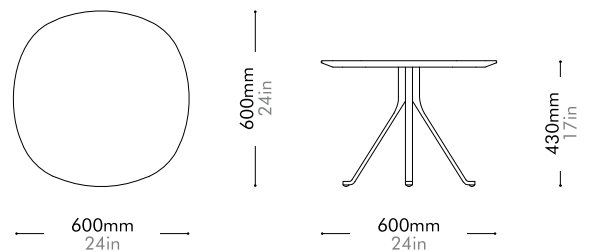

Materials	Wood veneer top, steel black powder coat sand brust
Dimensions	C600 x H430mm C24" x H17"
Weight	6.0kg 14lb
Upholstery	
Shipping Volume	0.05+0.08CBM
Pkg Dimensions	FCL W680 x D680 x H110mm; 4.56kg W27" x D27" x H4"; 10lb
	W410 x D410 x H485mm; 5.0kg W16" x D16" x H19"; 11lb
	LCL/AIR W700 x D700 x H205mm; 10.25kg W28" x D28" x H8"; 23lb
	W430 x D430 x H580mm; 7.15kg W17" x D17" x H23"; 16lb

Oak Lead time: 10-12 weeks
¥153,000

Walnut Lead time: 10-12 weeks
¥172,000

Blink Side Table - Stone Top by Yabu Pushelberg

BL-T110-600-ST

Materials	Stone top in gloss paint surface, steel black powder coat sand brus	
Dimensions	C600 x H430mm C24" x H17"	
Weight	14.5kg 32lb	
Upholstery		
Shipping Volume	0.11+0.08CBM	
Pkg Dimensions	FCL	W710 x D710 x H215mm; 20.46kg W28" x D28" x H8"; 45lb
		W410 x D410 x H485mm; 5.0kg W16" x D16" x H19"; 11lb
	LCL/AIR	W710 x D710 x H215mm; 20.46kg W28" x D28" x H8"; 45lb
		W430 x D430 x H580mm; 7.15kg W17" x D17" x H23"; 16lb

Stone A Lead time: 10-12 weeks

¥247,000

Stone B Lead time: 10-12 weeks

¥173,000

Blink Coffee Table - Wood Top by Yabu Pushelberg

BL-T210-1080-WD

Materials	Wood veneer top, steel black powder coat sand brust
Dimensions	C1080 x H380mm C43" x H15"
Weight	27.3kg 60lb
Upholstery	
Shipping Volume	0.16+0.23CBM
Pkg Dimensions	FCL W1160 x D1160 x H120mm; 22.4kg W46" x D46" x H5"; 49lb W730 x D730 x H430mm; 12.36kg W29" x D29" x H17"; 27lb LCL/AIR W1180 x D1180 x H215mm; 38.58kg W46" x D46" x H8"; 85lb W750 x D750 x H525mm; 18.9kg W30" x D30" x H21"; 42lb