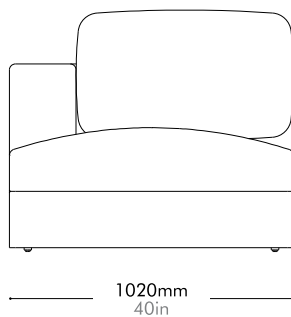

Atelier Small Chaise Lounge L-Skirt by Space Copenhagen

AT-S460-L

Materials	Solid wood and plywood frame, upholstery	
Dimensions	W1020 x D1420 x H750mm; SH: 395mm | W40" x D56" x H30"; SH: 16"	
Weight	40.0kg | 88lb	
Upholstery	6.6M	
Shipping Volume	1.23CBM	
Pkg Dimensions	FCL	W1120 x D1520 x H720mm; 50.30kg | W44" x D60" x H28"; 111lb
	LCL/AIR	W1140 x D1540 x H815mm; 70.70kg | W45" x D61" x H32"; 156lb

Oak / Walnut Lead time: 10-12 weeks

COM/COL		¥394,000
Fabric	C	¥394,000
	B	¥538,000
	A	¥589,000