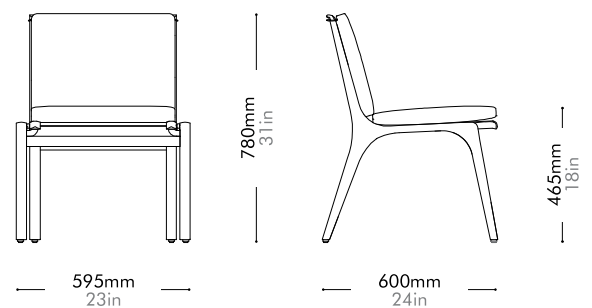

Rén Dining Chair by Space Copenhagen

RN-S210

Materials	Solid wood legs, stainless steel hairline gold, wood veneer frame, upholstered cushion, down filling
Dimensions	W595 x D600 x H780mm; SH: 465mm | W23" x D24" x H31"; SH: 18"
Weight	8.2kg | 18lb
Upholstery	1.1M | 22.OSF
Shipping Volume	0.40CBM
Pkg Dimensions	FCL W680 x D680 x H870mm; 14.21kg | W27" x D27" x H34"; 31lb
	LCL/AIR W700 x D700 x H965mm; 19.90kg | W28" x D28" x H38"; 44b

Oak		Lead time: 10-12 weeks
COM/COL		¥248,000
Fabric	C	¥248,000
	B	¥272,000
	A	¥280,000
Leather	C	¥278,000
	B	¥305,000
	A	¥331,000
PU Leather		¥248,000

Walnut		Lead time: 10-12 weeks
COM/COL		¥283,000
Fabric	C	¥283,000
	B	¥306,000
	A	¥314,000
Leather	C	¥313,000
	B	¥340,000
	A	¥365,000
PU Leather		¥283,000