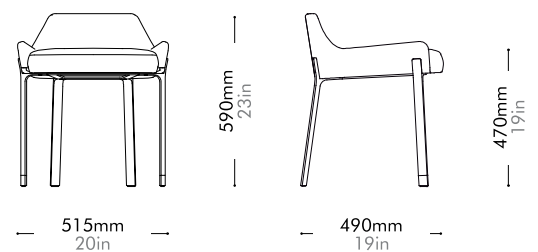

Lead time: 10-12 weeks

COM/COL		¥78,000
Fabric	C	¥78,000
	B	¥88,000
	A	¥98,000
Leather	C	¥89,000
	B	¥103,000
	A	¥114,000
PU Leather		¥78,000

Blink Dining Chair by Yabu Pushelberg

BL-S210

Materials	Stainless steel hairline gold, steel black powder coat sand burst, upholstery
Dimensions	W545 x D515 x H690mm; SH: 480mm W21" x D20" x H27"; SH: 19"
Weight	9.0kg 20lb
Upholstery	1.3M 24.2SF
Shipping Volume	0.30CBM
Pkg Dimensions	FCL W600 x D600 x H830mm; 14.11kg W24" x D24" x H33"; 31lb
	LCL/AIR W620 x D620 x H925mm; 18.58kg W24" x D24" x H36"; 41lb

Lead time: 10-12 weeks

COM/COL		¥158,000
Fabric	C	¥158,000
	B	¥187,000
	A	¥197,000
Leather	C	¥188,000
	B	¥216,000
	A	¥242,000
PU Leather		¥158,000

Blink Vanity Stool SH470

by Yabu Pushelberg

BL-S610-470

Materials	Stainless steel hairline gold, steel black powder coat sand burst, upholstery
Dimensions	W515 x D490 x H590mm; SH: 470mm W20" x D19" x H23"; SH: 19"
Weight	8.0kg 18lb
Upholstery	1.2M 19.8SF
Shipping Volume	0.26CBM
Pkg Dimensions	FCL W600 x D600 x H720mm; 12.36kg W24" x D24" x H28"; 27lb
	LCL/AIR W620 x D620 x H815mm; 16.82kg W24" x D24" x H32"; 37lb

Lead time: 10-12 weeks

COM/COL		¥165,000
Fabric	C	¥165,000
	B	¥193,000
	A	¥203,000
Leather	C	¥189,000
	B	¥214,000
	A	¥237,000
PU Leather		¥165,000

Blink Counter Stool SH610

by Yabu Pushelberg

BL-S610-610

Materials	Stainless steel hairline gold, steel black powder coat sand burst, upholstery
Dimensions	W515 x D495 x H725mm; SH: 610mm W20" x D19" x H29"; SH: 24"
Weight	9.0kg 20lb
Upholstery	1.2M 19.8SF
Shipping Volume	0.31CBM
Pkg Dimensions	FCL W600 x D600 x H860mm; 14.33kg W24" x D24" x H34"; 32lb
	LCL/AIR W620 x D620 x H955mm; 18.80kg W24" x D24" x H38"; 41lb