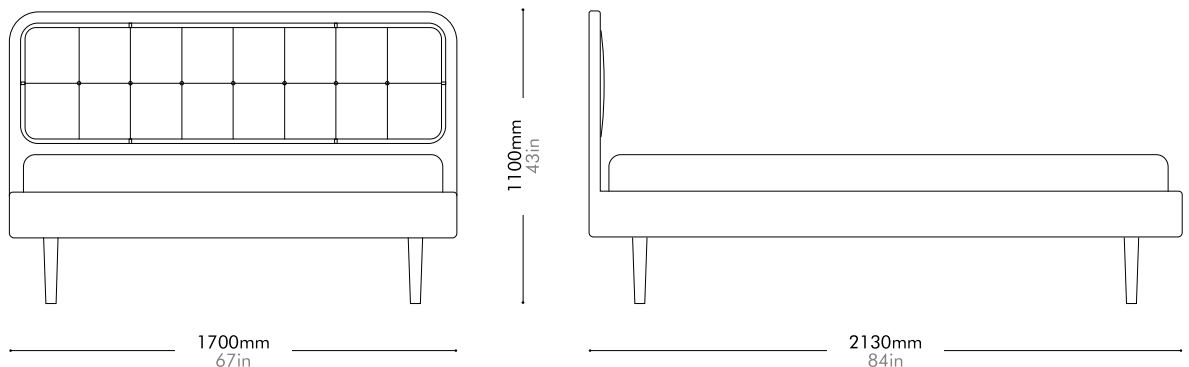

Dawn Bed

Double Size

by Space
Copenhagen

DA-B110-D

Materials	Stainless steel oil rubbed copper, steel black powder coat matt, solid wood with wood veneer frame, upholstery back	
Dimensions	W1700 x D2130 x H1100mm W67" x D84" x H43"	
Weight	48.0kg 106lb	
Upholstery	1.8M 15.0SF	
Shipping Volume	0.16+0.63CBM	
Pkg Dimensions	FCL	W2080 x D240 x H330mm; 23.43kg W82" x D9" x H13"; 52lb
		W1800 x D1100 x H320mm; 35.53kg W71" x D43" x H13"; 78lb
	LCL/AIR	W2120 x D280 x H420mm; 30.33kg W83" x D11" x H17"; 67lb
		W1840 x D1140 x H410mm; 59.90kg W72" x D45" x H16"; 132lb

Dawn Bed

Queen Size

by Space
Copenhagen

DA-B110-Q

Materials	Stainless steel oil rubbed copper, steel black powder coat matt, solid wood with wood veneer frame, upholstery back		
Dimensions	W1900 x D2130 x H1100mm W75" x D84" x H43"		
Weight	52.0kg 115lb		
Upholstery	1.9M 17.0SF		
Shipping Volume	0.16+0.70CBM		
Pkg Dimensions	FCL	W2080 x D240 x H330mm; 25.43kg W82" x D9" x H13"; 56lb	
		W2000 x D1100 x H320mm; 38.24kg W79" x D43" x H13"; 84lb	
	LCL/AIR	W2120 x D280 x H420mm; 32.33kg W83" x D11" x H17"; 71lb	
		W2040 x D1140 x H410mm; 65.26kg W80" x D45" x H16"; 144lb	