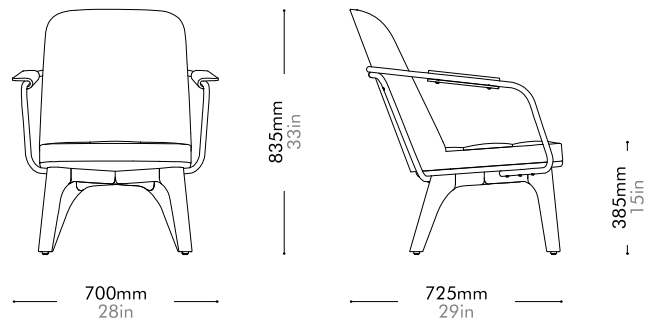

Utility Lounge Chair by Neri&Hu

UT-S111

Materials	Solid wood legs, plywood panel, steel hairline aged gold, upholstery
Dimensions	W700 x D725 x H835mm; SH: 385mm | W28" x D29" x H33"; SH: 15"
Weight	16.0kg | 35lb
Upholstery	1.4M | 28.6SF
Shipping Volume	0.56CBM
Pkg Dimensions	FCL W765 x D790 x H920mm; 23.20kg | W30" x D31" x H36"; 51lb
	LCL/AIR W785 x D810 x H1015mm; 30.59kg | W31" x D32" x H40"; 67lb

Oak Lead time: 10-12 weeks

COM/COL		¥239,000
Fabric	C	¥239,000
	B	¥271,000
	A	¥282,000
Leather	C	¥280,000
	B	¥317,000
	A	¥351,000
PU Leather		¥239,000

Walnut Lead time: 10-12 weeks

COM/COL		¥260,000
Fabric	C	¥260,000
	B	¥292,000
	A	¥304,000
Leather	C	¥302,000
	B	¥339,000
	A	¥373,000
PU Leather		¥260,000