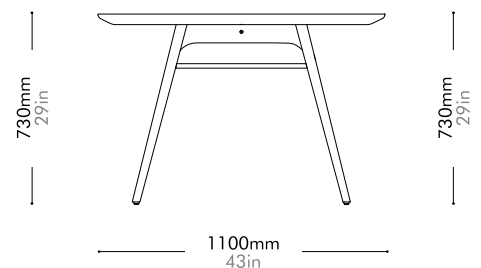

Rén Dining Table W2100 - Stone Top by Space Copenhagen

RN-T411-2100-ST

Materials	Solid wood legs, stone top in gloss paint surface, stainless steel hairline gold, steel black powder coat matt		
Dimensions	W2100 x D1100 x H730mm | W83" x D43" x H29"		
Weight	74.0kg | 163lb		
Upholstery			
Shipping Volume	0.38 + 0.51CBM		
Pkg Dimensions	FCL	W2200 x D1200 x H145mm; 75.89kg | W87" x D47" x H6"; 167lb	
		W910 x D720 x H785mm; 12.38kg | W36" x D28" x H31"; 27lb	
	LCL/AIR	W2240 x D1240 x H235mm; 108.16kg | W88" x D49" x H9"; 238lb	
		W930 x D740 x H880mm; 20.37kg | W37" x D29" x H35"; 45lb	

Oak Lead time: 10-12 weeks

Stone B **¥848,000**

Stone A **¥1,089,000**

Walnut Lead time: 10-12 weeks

Stone B **¥881,000**

Stone A **¥1,121,000**