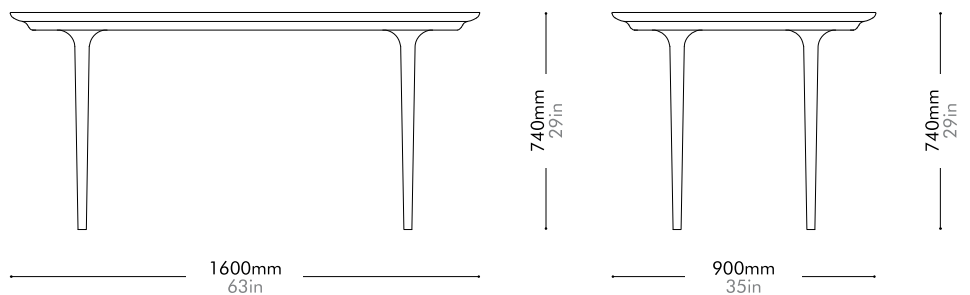

Oak	Lead time: 10-12 weeks
Stone B	¥593,000
Stone A	¥748,000

Walnut	Lead time: 10-12 weeks
Stone B	¥628,000
Stone A	¥783,000

Lunar Dining Table W1800

by Space Copenhagen

LN-T410-1800

Materials	Solid wood legs, wood veneer top		
Dimensions	W1800 x D1000 x H740mm W71" x D39" x H29"		
Weight	43.5kg 96lb		
Upholstery			
Shipping Volume	0.27 + 0.15CBM		
Pkg Dimensions	FCL	W1880 x D1080 x H135mm; 43.62kg W74" x D43" x H5"; 96lb	
		W430 x D430 x H825mm; 12.47kg W17" x D17" x H32"; 27lb	
	LCL/AIR	W1900 x D1100 x H230mm; 67.91kg W75" x D43" x H9"; 150lb	
		W430 x D430 x H825mm; 12.47kg W17" x D17" x H32"; 27lb	