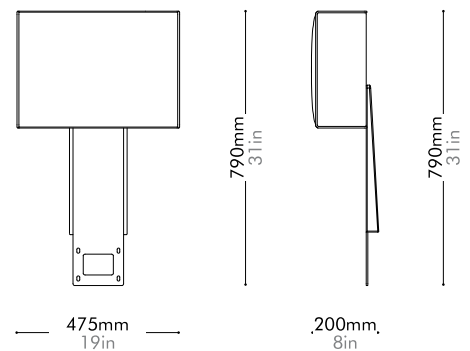

Float Sofa Headrest Large

by Michele
De Lucchi

FL-S400-A4

Materials	Steel dark grey powder coat matt frame, upholstery
Dimensions	W475 x D200 x H790mm | W19" x D8" x H31"
Weight	3.0kg | 7lb
Upholstery	0.9M | 11.0SF
Shipping Volume	0.12CBM
Pkg Dimensions	FCL W855 x D540 x H265mm; 5.25kg | W34" x D21" x H10"; 12lb
	LCL/AIR W895 x D580 x H355mm; 11.29kg | W35" x D23" x H14"; 25lb

Lead time: 10-12 weeks

COM/COL		¥50,000
Fabric	C	¥50,000
	B	¥72,000
	A	¥80,000
Leather	C	¥70,000
	B	¥91,000
	A	¥109,000
PU Leather		¥50,000