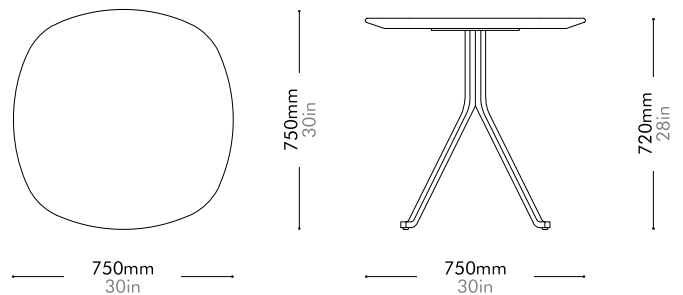

Stone A Lead time: 10-12 weeks

¥576,000

Stone B Lead time: 10-12 weeks

¥386,000

Blink Café Table - Wood Top by Yabu Pushelberg

BL-T310-750-WD

Materials	Wood veneer top, steel black powder coat sand brust
Dimensions	C750 x H720mm C30" x H28"
Weight	12.5kg 28lb
Upholstery	
Shipping Volume	0.08+0.25CBM
Pkg Dimensions	FCL W830 x D830 x H110mm; 7.21kg W33" x D33" x H4"; 16lb
	W575 x D575 x H760mm; 11.96kg W23" x D23" x H30"; 26lb
	LCL/AIR W850 x D850 x H205mm; 15.60kg W33" x D33" x H8"; 34lb
	W595 x D595 x H855mm; 16.07kg W23" x D23" x H34"; 35lb

Oak Lead time: 10-12 weeks

¥245,000

Walnut Lead time: 10-12 weeks

¥277,000

Blink Café Table - Stone Top by Yabu Pushelberg

BL-T310-750-ST

Materials	Stone top in gloss paint surface, steel black powder coat sand brus	
Dimensions	C750 x H720mm C30" x H28"	
Weight	28.8kg 64lb	
Upholstery		
Shipping Volume	0.16+0.25CBM	
Pkg Dimensions	FCL	W860 x D860 x H215mm; 33.66kg W34" x D34" x H8"; 74lb
		W575 x D575 x H760mm; 11.96kg W23" x D23" x H30"; 26lb
	LCL/AIR	W860 x D860 x H215mm; 33.66kg W34" x D34" x H8"; 74lb
		W595 x D595 x H855mm; 16.07kg W23" x D23" x H34"; 35lb

Stone A Lead time: 10-12 weeks

¥383,000

Stone B Lead time: 10-12 weeks

¥282,000

Blink Dining Table - Stone Top by Yabu Pushelberg

BL-T410-1200-ST

Materials	Stone top in gloss paint surface, steel black powder coat sand brus	
Dimensions	C1200 x H720mm C47" x H28"	
Weight	71.0kg 156lb	
Upholstery		
Shipping Volume	0.37+0.44CBM	
Pkg Dimensions	FCL	W1305 x D1305 x H220mm; 85.68kg W51" x D51" x H9"; 189lb
		W765 x D765 x H760mm; 16.81kg W30" x D30" x H30"; 37lb
	LCL/AIR	W1305 x D1305 x H220mm; 85.68kg W51" x D51" x H9"; 189lb
		W785 x D785 x H855mm; 23.97kg W31" x D31" x H34"; 53lb