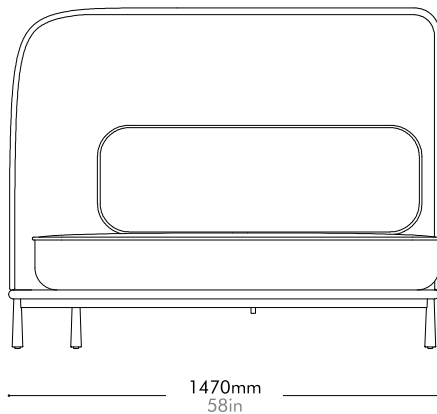

Arc Sofa High-back Love Seat L

by Hallgeir Homstvedt

AR-S410-L

Materials	Wood veneer base, steel black powder coat matt leg, upholstery
Dimensions	W1470 x D880 x H1160mm; SH: 395mm W58" x D35" x H46"; SH: 15"
Weight	68.0kg 150lb
Upholstery	6.6M 176.0SF
Shipping Volume	1.90CBM
Pkg Dimensions	FCL W1555 x D965 x H1265mm; 83.72kg W61" x D38" x H50"; 185lb LCL/AIR W1575 x D985 x H1360mm; 101.75kg W62" x D39" x H54"; 224lb

Arc Sofa High-back Love Seat R

by Hallgeir Homstvedt

AR-S410-R

Materials	Wood veneer base, steel black powder coat matt leg, upholstery
Dimensions	W1470 x D880 x H1160mm; SH: 395mm W58" x D35" x H46"; SH: 15"
Weight	68.0kg 150lb
Upholstery	6.6M 176.0SF
Shipping Volume	1.90CBM
Pkg Dimensions	FCL W1555 x D965 x H1265mm; 83.72kg W61" x D38" x H50"; 185lb LCL/AIR W1575 x D985 x H1360mm; 101.75kg W62" x D39" x H54"; 224lb