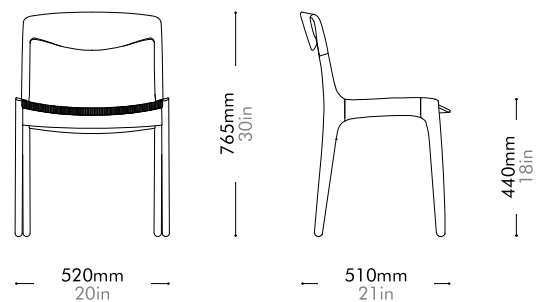

Walnut

Lead time: 10-12 weeks

COM/COL		¥367,000
Fabric	C	¥367,000
	B	¥428,000
	A	¥450,000
Leather	C	¥457,000
	B	¥535,000
	A	¥608,000
PU Leather		¥367,000

Chillax Highback Chair by Nic Graham

CH-S141

Materials	Stainless steel hairline gold & steel black powder coat matt, solid wood armrest, upholstery
Dimensions	W800 x D845 x H1200mm; SH: 425mm W31" x D33" x H47"; SH: 17"
Weight	27.0kg 60lb
Upholstery	3.9M 104.5SF
Shipping Volume	1.01CBM
Pkg Dimensions	FCL W865 x D910 x H1285mm; 38.80kg W34" x D36" x H51"; 86lb
	LCL/AIR W885 x D930 x H1380mm; 48.36kg W35" x D37" x H54"; 107lb

Walnut

Lead time: 10-12 weeks

COM/COL		¥459,000
Fabric	C	¥459,000
	B	¥544,000
	A	¥575,000
Leather	C	¥623,000
	B	¥758,000
	A	¥884,000
PU Leather		¥459,000

Church Chair (1956) by Vilhelm Wohlert

VW-S240

Materials	Solid wood frame, paper cord seat
Dimensions	W520 x D510 x H765mm; SH: 440mm W20" x D21" x H30"; SH: 18"
Weight	4.5kg 10lb
Upholstery	
Shipping Volume	0.29CBM
Pkg Dimensions	FCL W585 x D575 x H850mm; 9.61kg W23" x D23" x H33"; 21lb
	LCL/AIR W625 x D615 x H940mm; 14.08kg W25" x D24" x H37"; 31lb

Oak Lead time: 10-12 weeks
¥198,000

Walnut Lead time: 10-12 weeks
¥247,000

Cotton Club Lounge Chair (1988) by Carlo Forcolini

CF-S111

Materials	Steel black powder coat matt, upholstery
Dimensions	W730 x D570 x H725mm; SH: 440mm W29" x D22" x H29"; SH: 17"
Weight	13.5kg 30lb
Upholstery	1.7M 30.8SF
Shipping Volume	0.41CBM
Pkg Dimensions	FCL W795 x D635 x H810mm; 19.30kg W31" x D25" x H32"; 43lb
	LCL/AIR W815 x D655 x H905mm; 25.50kg W32" x D26" x H36"; 56lb