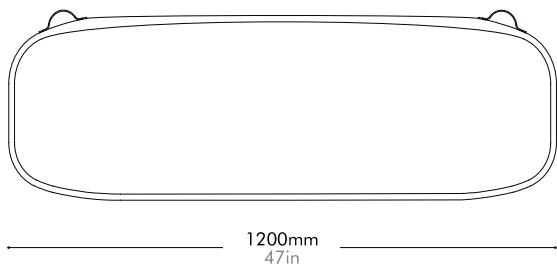

Exchange Chair Two Seater Seat Cushion by CRÈME

EX-S220-A2

Materials	Upholstery
Dimensions	W1200 x D420 x H20mm | W47" x D17" x H1"
Weight	1.2kg | 3lb
Upholstery	1.55M | 24.5SF
Shipping Volume	
Pkg Dimensions	

Lead time: 10-12 weeks

COM/COL		¥27,000
Fabric	C	¥27,000
	B	¥57,000
	A	¥67,000
Leather	C	¥56,000
	B	¥84,000
	A	¥110,000
PU Leather		¥27,000