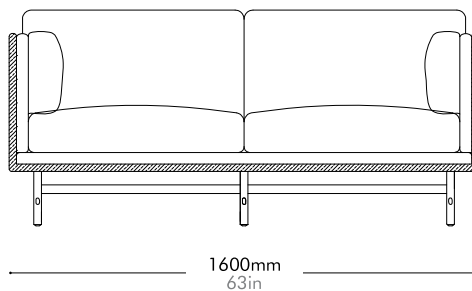

SW Sofa

Two Seater

by OEO Studio

SW-S411

Materials	Solid oak base, upholstery		
Dimensions	W1600 x D810 x H755mm; SH: 440mm | W63" x D32" x H30"; SH: 17"		
Weight	78.5kg | 173lb		
Upholstery	11.0M | 187.OSF	Fabric + Leather	8.8M+44.OSF
Shipping Volume	1.30CBM		
Pkg Dimensions	FCL	W1685 x D895 x H860mm; 89.67kg | W66" x D35" x H34"; 198lb	
	LCL/AIR	W1705 x D915 x H955mm; 107.79kg | W67" x D36" x H38"; 238lb	

Oak		Lead time: 10-12 weeks
COM/COL		¥512,000
Fabric	C	¥512,000
	B	¥757,000
	A	¥844,000
Leather	C	¥765,000
	B	¥1,006,000
	A	¥1,232,000
PU Leather		¥512,000

Oak		Lead time: 10-12 weeks
Fabric + Leather	C+C	¥576,000
	C+B	¥632,000
	C+A	¥686,000
	B+C	¥772,000
	B+B	¥829,000
	B+A	¥882,000
	A+C	¥841,000
	A+B	¥898,000
	A+A	¥951,000