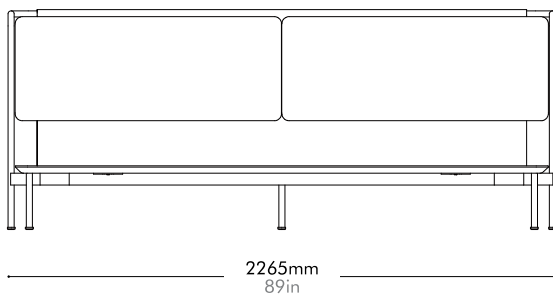

Crawford Bed

King Size

by Tom Fereday

CR-B110-K

Materials	Wood veneer base, steel black powder coat matt, upholstery		
Dimensions	W2265 x D2255 x H900mm W89" x D89" x H35"		
Weight	86.0kg 189lb		
Upholstery	5.0M 78.0SF		
Shipping Volume	0.33+0.43CBM		
Pkg Dimensions	FCL	W2160 x D985 x H155mm; 57.60kg W85" x D39" x H6"; 127lb	
		W1980 x D465 x H465mm; 40.68kg W78" x D18" x H18"; 90lb	
	LCL/AIR	W2200 x D1025 x H245mm; 83.80kg W87" x D40" x H10"; 185lb	
		W2020 x D505 x H555mm; 52.54kg W80" x D20" x H22"; 116lb	

Dawn Bed

Double Size

by Space
Copenhagen

DA-B110-D

Materials	Stainless steel oil rubbed copper, steel black powder coat matt, solid wood with wood veneer frame, upholstery back	
Dimensions	W1700 x D2130 x H1100mm W67" x D84" x H43"	
Weight	48.0kg 106lb	
Upholstery	1.8M 15.0SF	
Shipping Volume	0.16+0.63CBM	
Pkg Dimensions	FCL	W2080 x D240 x H330mm; 23.43kg W82" x D9" x H13"; 52lb
		W1800 x D1100 x H320mm; 35.53kg W71" x D43" x H13"; 78lb
	LCL/AIR	W2120 x D280 x H420mm; 30.33kg W83" x D11" x H17"; 67lb
		W1840 x D1140 x H410mm; 59.90kg W72" x D45" x H16"; 132lb