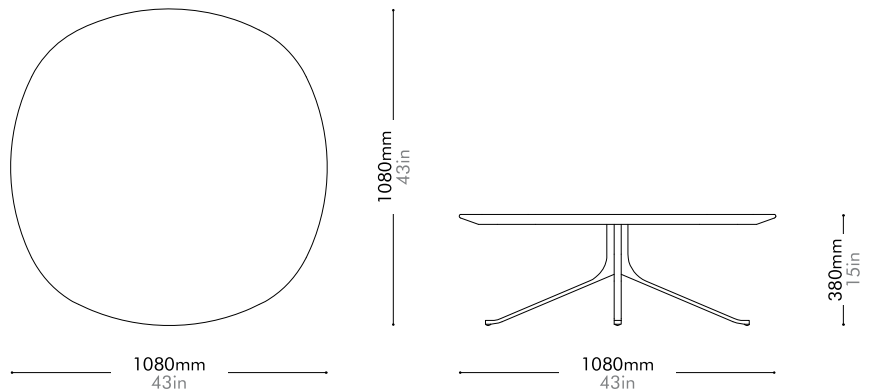

Stone A Lead time: 10-12 weeks

¥247,000

Stone B Lead time: 10-12 weeks

¥173,000

Blink Coffee Table - Wood Top by Yabu Pushelberg

BL-T210-1080-WD

Materials	Wood veneer top, steel black powder coat sand brust
Dimensions	C1080 x H380mm C43" x H15"
Weight	27.3kg 60lb
Upholstery	
Shipping Volume	0.16+0.23CBM
Pkg Dimensions	FCL W1160 x D1160 x H120mm; 22.4kg W46" x D46" x H5"; 49lb W730 x D730 x H430mm; 12.36kg W29" x D29" x H17"; 27lb LCL/AIR W1180 x D1180 x H215mm; 38.58kg W46" x D46" x H8"; 85lb W750 x D750 x H525mm; 18.9kg W30" x D30" x H21"; 42lb

Oak Lead time: 10-12 weeks
¥245,000

Walnut Lead time: 10-12 weeks
¥291,000

Blink Coffee Table - Stone Top by Yabu Pushelberg

BL-T210-1080-ST

Materials	Stone top in gloss paint surface, steel black powder coat sand brus		
Dimensions	C1080 x H380mm C43" x H15"		
Weight	57.6kg 127lb		
Upholstery			
Shipping Volume	0.32+0.23CBM		
Pkg Dimensions	FCL	W1190 x D1190 x H225mm; 70.56kg W47" x D47" x H9"; 156lb	
		W730 x D730 x H430mm; 12.36kg W29" x D29" x H17"; 27b	
	LCL/AIR	W1190 x D1190 x H225mm; 70.56kg W47" x D47" x H9"; 156lb	
		W750 x D750 x H525mm; 18.9kg W30" x D30" x H21"; 42lb	

Stone A Lead time: 10-12 weeks

¥576,000

Stone B Lead time: 10-12 weeks

¥386,000

Blink Café Table - Wood Top by Yabu Pushelberg

BL-T310-750-WD

Materials	Wood veneer top, steel black powder coat sand brust
Dimensions	C750 x H720mm C30" x H28"
Weight	12.5kg 28lb
Upholstery	
Shipping Volume	0.08+0.25CBM
Pkg Dimensions	FCL W830 x D830 x H110mm; 7.21kg W33" x D33" x H4"; 16lb
	W575 x D575 x H760mm; 11.96kg W23" x D23" x H30"; 26lb
	LCL/AIR W850 x D850 x H205mm; 15.60kg W33" x D33" x H8"; 34lb
	W595 x D595 x H855mm; 16.07kg W23" x D23" x H34"; 35lb