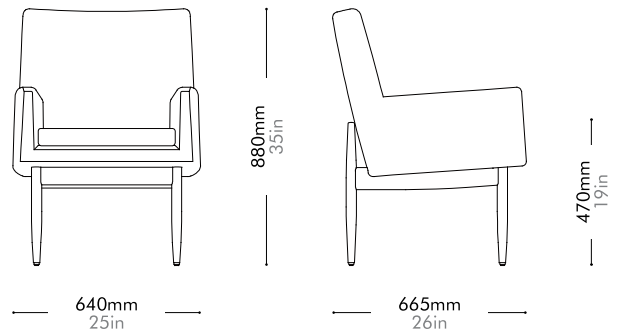

Risom C180 Chair by Jens Risom

RI-S231

Materials	Solid wood frame, upholstery
Dimensions	W640 x D665 x H880mm; SH: 470mm | W25" x D26" x H35"; SH: 19"
Weight	14.0kg | 31lb
Upholstery	3.3M | 77.OSF
Shipping Volume	0.50CBM
Pkg Dimensions	FCL W705 x D730 x H965mm; 21.08kg | W28" x D29" x H40"; 46lb LCL/AIR W745 x D770 x H1055mm; 27.74kg | W29" x D30" x H42"; 61lb

Oak		Lead time: 10-12 weeks
COM/COL		¥229,000
Fabric	C	¥229,000
	B	¥306,000
	A	¥334,000
Leather	C	¥352,000
	B	¥457,000
	A	¥555,000
PU Leather		¥229,000

Walnut		Lead time: 10-12 weeks
COM/COL		¥242,000
Fabric	C	¥242,000
	B	¥320,000
	A	¥347,000
Leather	C	¥366,000
	B	¥470,000
	A	¥569,000
PU Leather		¥242,000