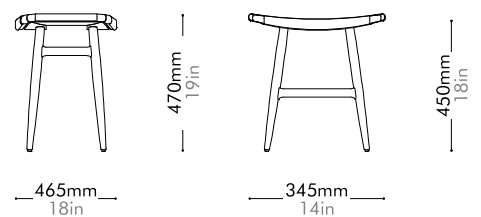

Freja Stool SH450 Leather Seat by Space Copenhagen

FE-S610-LE

Materials	Solid wood frame, leather seat
Dimensions	W465 x D345 x H470mm; SH: 450mm | W18" x D14" x H19"; SH: 18"
Weight	3.0kg | 7lb
Upholstery	5.0SF
Shipping Volume	0.12CBM
Pkg Dimensions	FCL W530 x D410 x H555mm; 5.62kg | W21" x D16" x H22"; 12lb
	LCL/AIR W570 x D450 x H645mm; 8.60kg | W22" x D18" x H25"; 19lb

Oak Lead time: 10-12 weeks

Walnut Lead time: 10-12 weeks

Saddle Leather **¥157,000**

Saddle Leather **¥189,000**