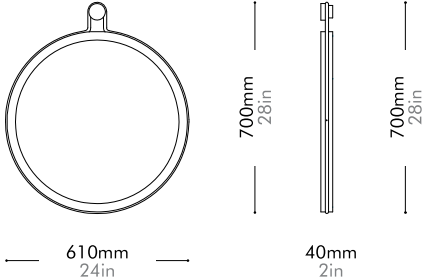

Utility Round Mirror Large

by Neri&Hu

UT-M110-L

Materials	Solid wood flame, steel hairline aged gold, mirror	
Dimensions	W610 x D40 x H700mm | W24" x D2" x H28"	
Weight	6.5kg | 14lb	
Upholstery		
Shipping Volume	0.13CBM	
Pkg Dimensions	FCL/LCL/AIR	W715 x D805 x H225mm; 16.68kg | W28" x D32" x H9"; 37lb

Oak   Lead time: 10-12 weeks

¥171,000

Walnut   Lead time: 10-12 weeks

¥195,000