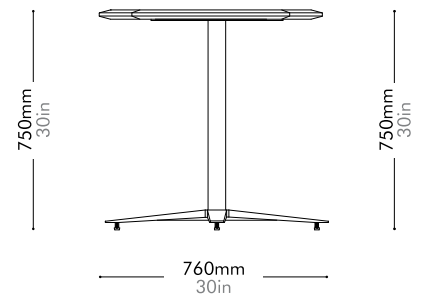

Villon Dining Table R760 - Wood Top by AvroKO

BR-T430-R760-WD

Materials	Wood veneer top, stainless steel hairline gold
Dimensions	W760 x D760 x H750mm | W30" x D30" x H30"
Weight	16.0kg | 35lb
Upholstery	
Shipping Volume	0.57CBM
Pkg Dimensions	FCL W825 x D825 x H835mm; 22.89kg | W32" x D32" x H33"; 50lb
	LCL/AIR W865 x D865 x H925mm; 31.58kg | W34" x D34" x H36"; 70lb

Oak Lead time: 10-12 weeks
¥221,000

Walnut Lead time: 10-12 weeks
¥257,000