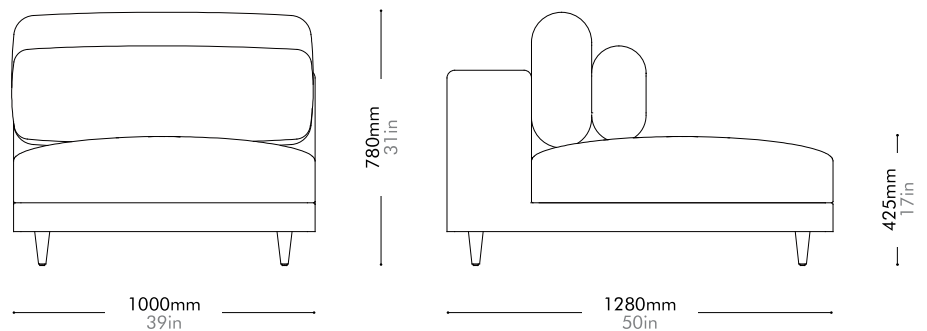

Oak / Walnut Lead time: 10-12 weeks

COM/COL		¥247,000
Fabric	C	¥247,000
	B	¥320,000
	A	¥346,000

Atelier Center-Leg by Space Copenhagen

AT-S411

Materials	Solid wood and plywood frame, upholstery	
Dimensions	W1000 x D1280 x H780mm; SH: 425mm W39" x D50" x H31"; SH: 17"	
Weight	30.0kg 66lb	
Upholstery	7.3M	
Shipping Volume	1.14CBM	
Pkg Dimensions	FCL	W1100 x D1380 x H750mm; 39.85kg W43" x D54" x H29"; 88lb
	LCL/AIR	W1120 x D1400 x H845mm; 58.07kg W44" x D55" x H33"; 128lb

Oak / Walnut Lead time: 10-12 weeks

COM/COL		¥361,000
Fabric	C	¥361,000
	B	¥515,000
	A	¥569,000

Atelier Corner-Leg by Space Copenhagen

AT-S421

Materials	Solid wood and plywood frame, upholstery		
Dimensions	W1280 x D1280 x H780mm; SH: 425mm W50" x D50" x H31"; SH: 17"		
Weight	45.0kg 99lb		
Upholstery	9.1M		
Shipping Volume	1.43CBM		
Pkg Dimensions	FCL	W1380 x D1380 x H750mm; 56.34kg W54" x D54" x H30"; 124lb	
	LCL/AIR	W1400 x D1400 x H845mm; 79.12kg W55" x D55" x H33"; 174lb	