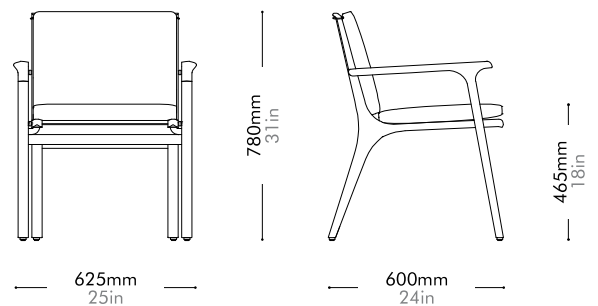

Rén Dining Armchair

by Space Copenhagen

RN-S211

Materials	Solid wood legs, stainless steel hairline gold, wood veneer frame, upholstered cushion, down filling
Dimensions	W625 x D600 x H780mm; SH: 465mm | W25" x D24" x H31"; SH: 18"
Weight	8.5kg | 19lb
Upholstery	1.1M | 22.OSF
Shipping Volume	0.40CBM
Pkg Dimensions	FCL W680 x D680 x H870mm; 14.51kg | W27" x D27" x H34"; 32lb
	LCL/AIR W700 x D700 x H965mm; 20.20kg | W28" x D28" x H38"; 45lb

Oak		Lead time: 10-12 weeks
COM/COL		¥260,000
Fabric	C	¥260,000
	B	¥282,000
	A	¥289,000
Leather	C	¥288,000
	B	¥313,000
	A	¥337,000
PU Leather		¥260,000

Walnut		Lead time: 10-12 weeks
COM/COL		¥298,000
Fabric	C	¥298,000
	B	¥320,000
	A	¥327,000
Leather	C	¥326,000
	B	¥351,000
	A	¥374,000
PU Leather		¥298,000