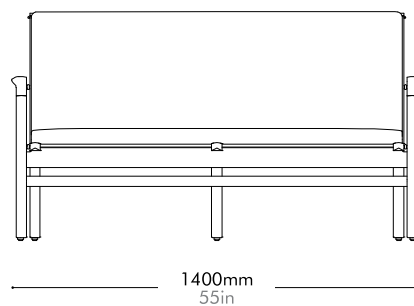

Rén Lounge Chair Two Seater by Space Copenhagen

RN-S121

Materials	Solid wood legs, stainless steel hairline gold, wood veneer frame, upholstered cushion, down filling		
Dimensions	W1400 x D710 x H780mm; SH: 385mm | W55" x D28" x H31"; SH: 15"		
Weight	23.0kg | 51lb		
Upholstery	2.8M | 55.OSF		
Shipping Volume	1.04CBM		
Pkg Dimensions	FCL	W1485 x D795 x H885mm; 32.95kg | W58" x D58" x H35"; 73lb	
	LCL/AIR	W1505 x D815 x H980mm; 47.21kg | W59" x D59" x H39"; 104lb	

Oak		Lead time: 10-12 weeks
COM/COL		¥533,000
Fabric	C	¥533,000
	B	¥584,000
	A	¥602,000
Leather	C	¥656,000
	B	¥752,000
	A	¥843,000
PU Leather		¥533,000

Walnut		Lead time: 10-12 weeks
COM/COL		¥631,000
Fabric	C	¥631,000
	B	¥683,000
	A	¥701,000
Leather	C	¥754,000
	B	¥851,000
	A	¥941,000
PU Leather		¥631,000