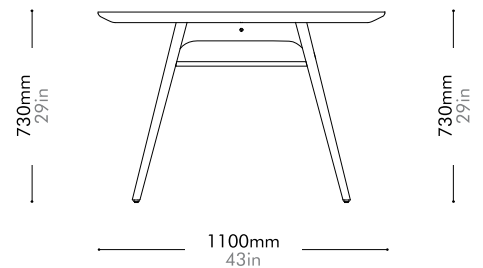

Rén Dining Table W2100

by Space
Copenhagen

RN-T411-2100

Materials	Solid wood legs, wood veneer top, stainless steel hairline gold, steel black powder coat matt		
Dimensions	W2100 x D1100 x H730mm | W83" x D43" x H29"		
Weight	57.0kg | 112lb		
Upholstery			
Shipping Volume	0.38 + 0.51CBM		
Pkg Dimensions	FCL	W2200 x D1200 x H145mm; 58.89kg | W87" x D47" x H6"; 130lb	
		W910 x D720 x H785mm; 12.38kg | W36" x D28" x H31"; 27lb	
	LCL/AIR	W2240 x D1240 x H235mm; 91.16kg | W88" x D49" x H9"; 201lb	
		W930 x D740 x H880mm; 20.37kg | W37" x D29" x H35"; 45lb	

Oak Lead time: 10-12 weeks

¥485,000

Walnut Lead time: 10-12 weeks

¥561,000