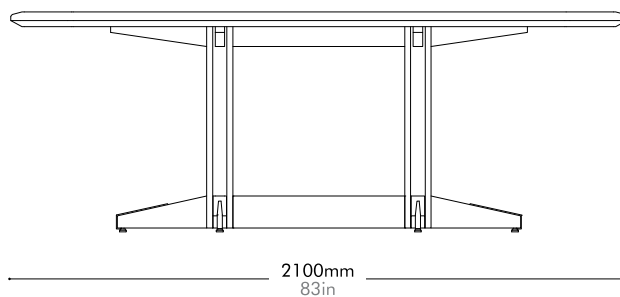

Lenox Dining Table W2100

by AvroKO

BR-T410-2100

Materials	Solid wood frame, wood veneer top, stainless steel hairline gold
Dimensions	W2100 x D915 x H750mm | W83" x D36" x H30"
Weight	90.0kg | 198lb
Upholstery	
Shipping Volume	1.87CBM
Pkg Dimensions	FCL W2185 x D1000 x H855mm; 104.10kg | W86" x D39" x H34"; 230lb LCL/AIR W2225 x D1040 x H945mm; 130.99kg | W88" x D41" x H37"; 289lb

Oak Lead time: 10-12 weeks
¥533,000

Walnut Lead time: 10-12 weeks
¥724,000