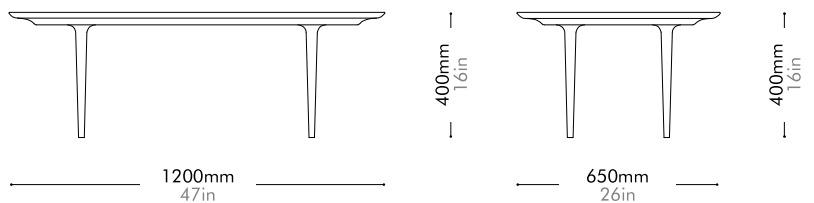

Lunar Coffee Table W1200

by Space Copenhagen

LN-T210-1200

Materials	Solid wood legs, wood veneer top		
Dimensions	W1200 x D650 x H400mm | W47" x D26" x H16"		
Weight	17.4kg | 39lb		
Upholstery			
Shipping Volume	0.11 + 0.02CBM		
Pkg Dimensions	FCL	W1280 x D730 x H120mm; 18.78kg | W50" x D29" x H5"; 41lb	
		W209 x D209 x H452mm; 3.38kg | W8" x D8" x H18"; 7lb	
	LCL/AIR	W1300 x D750 x H215mm; 30.10kg | W51" x D30" x H8"; 66lb	
		W209 x D209 x H452mm; 3.89kg | W8" x D8" x H18"; 9lb	

Oak Lead time: 10-12 weeks
¥246,000

Walnut Lead time: 10-12 weeks
¥304,000