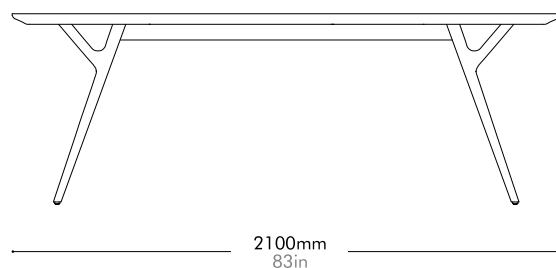

Rén Dining Table W2100 - Stone Top by Space Copenhagen

RN-T411-2100-ST

Materials	Solid wood legs, stone top in gloss paint surface, stainless steel hairline gold, steel black powder coat matt		
Dimensions	W2100 x D1100 x H730mm | W83" x D43" x H29"		
Weight	74.0kg | 163lb		
Upholstery			
Shipping Volume	0.38 + 0.51CBM		
Pkg Dimensions	FCL	W2200 x D1200 x H145mm; 75.89kg | W87" x D47" x H6"; 167lb	
		W910 x D720 x H785mm; 12.38kg | W36" x D28" x H31"; 27lb	
	LCL/AIR	W2240 x D1240 x H235mm; 108.16kg | W88" x D49" x H9"; 238lb	
		W930 x D740 x H880mm; 20.37kg | W37" x D29" x H35"; 45lb	

Oak Lead time: 10-12 weeks

Stone B **¥848,000**

Stone A **¥1,089,000**

Walnut Lead time: 10-12 weeks

Stone B **¥881,000**

Stone A **¥1,121,000**