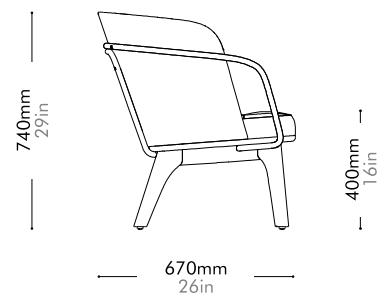

Utility Lounge Chair Two Seater - Full Back by Neri&Hu

UT-S121-F

Materials	Solid wood legs, veneer plywood panel, steel hairline aged gold, upholstery
Dimensions	W1465 x D670 x H740mm; SH: 400mm | W58" x D26" x H29"; SH: 16"
Weight	20.0kg | 44lb
Upholstery	5.0M | 104.5SF
Shipping Volume	0.93CBM
Pkg Dimensions	FCL W1530 x D735 x H825mm; 29.18kg | W60" x D29" x H32"; 64lb
	LCL/AIR W1550 x D755 x H920mm; 42.78kg | W61" x D30" x H36"; 94lb

Oak		Lead time: 10-12 weeks
COM/COL		¥501,000
Fabric	C	¥501,000
	B	¥598,000
	A	¥632,000
Leather	C	¥634,000
	B	¥751,000
	A	¥861,000
PU Leather		¥501,000

Walnut		Lead time: 10-12 weeks
COM/COL		¥549,000
Fabric	C	¥549,000
	B	¥646,000
	A	¥680,000
Leather	C	¥682,000
	B	¥799,000
	A	¥909,000
PU Leather		¥549,000