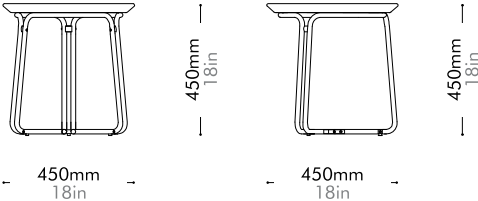

Oak Lead time: 10-12 weeks

¥153,000

Walnut Lead time: 10-12 weeks

¥163,000

QT Coffee Table C600 by Nic Graham

QT-T210-600

Materials	Wood veneer top, stainless steel hairline gold & steel black powder coat matt
Dimensions	C600 x H450mm C24" x H18"
Weight	7.0kg 15lb
Upholstery	
Shipping Volume	0.24CBM
Pkg Dimensions	FCL W665 x D665 x H535mm; 10.60kg W26" x D26" x H21"; 23lb
	LCL/AIR W685 x D685 x H630mm; 16.05kg W27" x D27" x H25"; 35lb