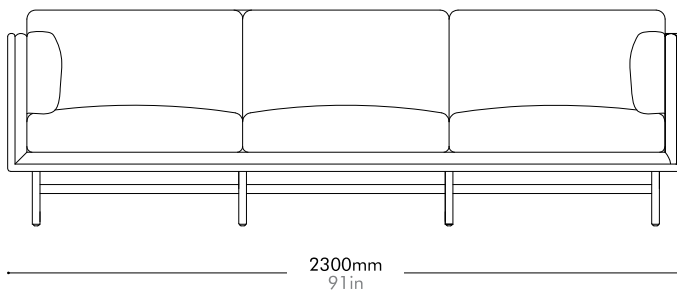

SW-S421

Materials	Solid oak base, upholstery		
Dimensions	W2300 x D810 x H755mm; SH: 440mm | W91" x D32" x H30"; SH: 17"		
Weight	103.5kg | 228lb		
Upholstery	13.2M | 253.OSF	Fabric + Leather	11.0M+55.OSF
Shipping Volume	1.84CBM		
Pkg Dimensions	FCL	W2385 x D895 x H860mm; 117.74kg | W94" x D35" x H34"; 260lb	
	LCL/AIR	W2405 x D915 x H955mm; 143.31kg | W95" x D36" x H38"; 316lb	

Oak		Lead time: 10-12 weeks
COM/COL		¥598,000
Fabric	C	¥598,000
	B	¥892,000
	A	¥995,000
Leather	C	¥957,000
	B	¥1,283,000
	A	¥1,589,000
PU Leather		¥598,000

Oak		Lead time: 10-12 weeks
Fabric + Leather	C+C	¥683,000
	C+B	¥753,000
	C+A	¥820,000
	B+C	¥928,000
	B+B	¥999,000
	B+A	¥1,065,000
	A+C	¥1,014,000
	A+B	¥1,085,000
	A+A	¥1,151,000