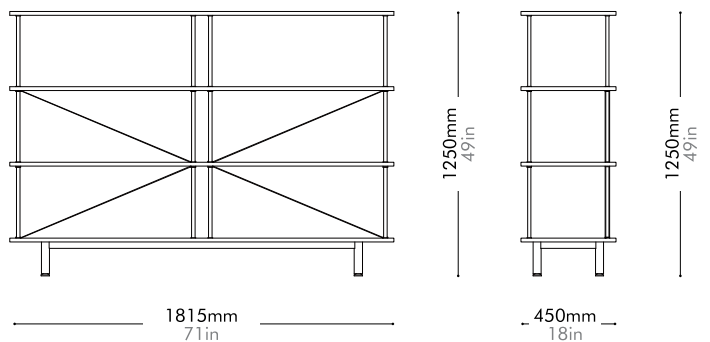

Seiton 4

by OEO Studio

SE-SF140

Materials	Steel black powder coat matt, wood veneer shelves
Dimensions	W1815 x D450 x H1250mm | W71" x D18" x H49"
Weight	46.0kg | 101lb
Upholstery	
Shipping Volume	0.22CBM
Pkg Dimensions	FCL W1915 x D550 x H210mm; 50.04kg | W75" x D22" x H8"; 110lb
	LCL/AIR W1955 x D590 x H300mm; 63.44kg | W77" x D23" x H11"; 140lb

Oak Lead time: 10-12 weeks

Walnut Lead time: 10-12 weeks

¥351,000

¥354,000