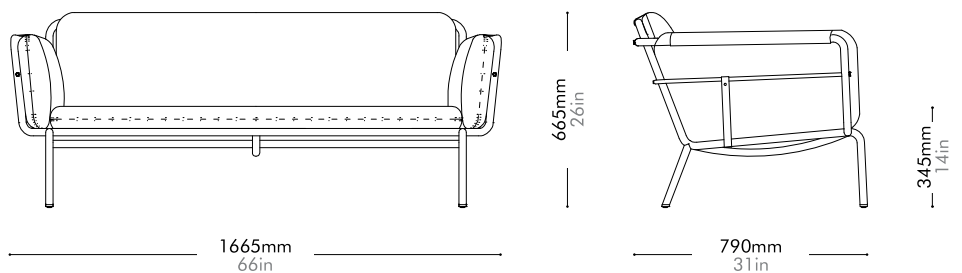

Valet Love Seat by David Rockwell

VA-S421

Materials	Steel black powder coat sand brust frame, stainless steel hairline gold, upholstered cushions, leather belts
Dimensions	W1665 x D790 x H665mm; SH: 345mm | W66" x D31" x H26"; SH: 14"
Weight	30.5kg | 67lb
Upholstery	6.4M | 121.0SF
Shipping Volume	1.15CBM
Pkg Dimensions	FCL W1755 x D875 x H750mm; 40.68kg | W69" x D34" x H30"; 90lb
	LCL/AIR W1775 x D895 x H845mm; 59.14kg | W70" x D35" x H33"; 130lb

Lead time: 10-12 weeks

COM/COL		¥509,000
Fabric	C	¥509,000
	B	¥651,000
	A	¥701,000
Leather	C	¥680,000
	B	¥836,000
	A	¥982,000