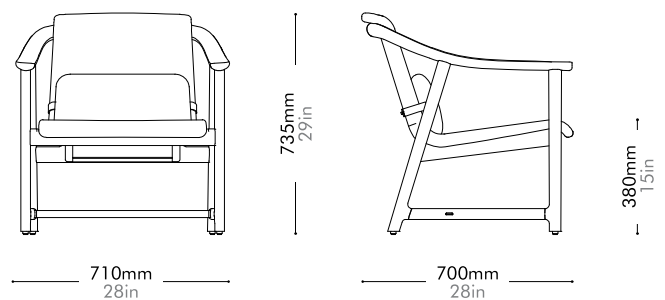

Mandarin Lounge Chair

by Neri&Hu

MA-S111

Materials	Solid wood frame, stainless steel hairline gold, upholstered seat shell
Dimensions	W710 x D700 x H735mm; SH: 380mm | W28" x D28" x H29"; SH: 15"
Weight	12.8kg | 28lb
Upholstery	1.3M | 28.6SF
Shipping Volume	0.49CBM
Pkg Dimensions	FCL W775 x D765 x H820mm; 19.12kg | W31" x D30" x H32"; 42lb
	LCL/AIR W795 x D785 x H915mm; 26.37kg | W31" x D31" x H36"; 58lb

Oak Lead time: 10-12 weeks

COM/COL		¥352,000
Fabric	C	¥352,000
	B	¥381,000
	A	¥392,000
Leather	C	¥394,000
	B	¥431,000
	A	¥466,000
PU Leather		¥352,000

Walnut Lead time: 10-12 weeks

COM/COL		¥417,000
Fabric	C	¥417,000
	B	¥446,000
	A	¥457,000
Leather	C	¥459,000
	B	¥496,000
	A	¥531,000
PU Leather		¥417,000