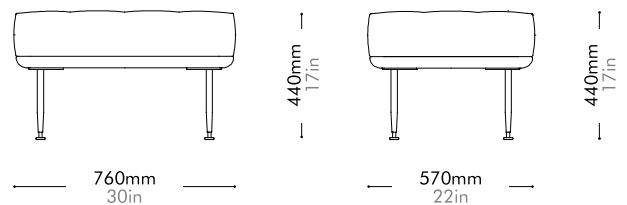

Utility Ottoman

by Neri&Hu

UT-S510

Materials	Wood veneer base, stainless steel hairline aged gold / steel black powder coat matt, upholstery
Dimensions	W760 x D570 x H440mm; SH: 440mm | W30" x D22" x H17"; SH: 17"
Weight	8.0kg | 18lb
Upholstery	2.0M | 38.5SF
Shipping Volume	0.20CBM
Pkg Dimensions	FCL W825 x D635 x H380mm; 11.06kg | W32" x D25" x H15"; 24lb
	LCL/AIR W845 x D655 x H475mm; 17.49kg | W33" x D26" x H19"; 39lb

Oak		Lead time: 10-12 weeks
COM/COL		¥259,000
Fabric	C	¥259,000
	B	¥300,000
	A	¥314,000
Leather	C	¥314,000
	B	¥363,000
	A	¥408,000
PU Leather		¥259,000

Walnut		Lead time: 10-12 weeks
COM/COL		¥304,000
Fabric	C	¥304,000
	B	¥344,000
	A	¥359,000
Leather	C	¥358,000
	B	¥407,000
	A	¥452,000
PU Leather		¥304,000