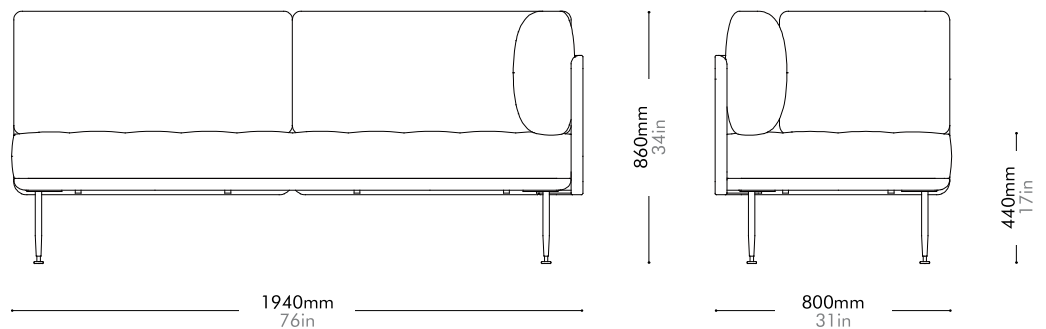

UT-S420-R

Materials	Wood veneer base, stainless steel hairline aged gold / steel black powder coat matt, upholstery
Dimensions	W1940 x D800 x H860mm; SH: 440mm | W76" x D31" x H34"; SH: 17"
Weight	88.0kg | 194lb
Upholstery	9.6M | 214.5SF
Shipping Volume	1.05CBM
Pkg Dimensions	FCL W2025 x D885 x H585mm; 97.59kg | W80" x D35" x H23"; 215lb LCL/AIR W2045 x D905 x H680mm; 119.10kg | W81" x D36" x H27"; 263lb

Oak

Lead time: 10-12 weeks

COM/COL		¥804,000
Fabric	C	¥804,000
	B	¥1,015,000
	A	¥1,089,000
Leather	C	¥1,126,000
	B	¥1,403,000
	A	¥1,662,000
PU Leather		¥804,000

Walnut

Lead time: 10-12 weeks

COM/COL		¥891,000
Fabric	C	¥891,000
	B	¥1,102,000
	A	¥1,176,000
Leather	C	¥1,213,000
	B	¥1,489,000
	A	¥1,748,000
PU Leather		¥891,000