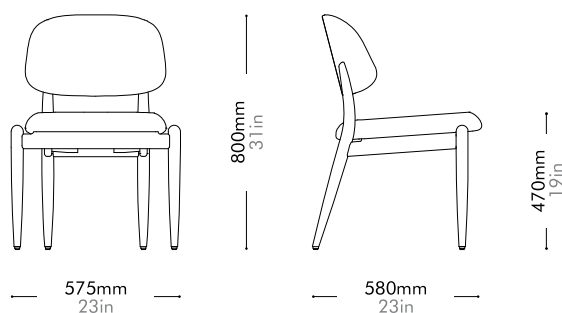

Slow Side Chair

by Space Copenhagen

SL-S210

Materials	Solid wood frame, upholstery
Dimensions	W575 x D580 x H800mm; SH: 470mm | W23" x D23" x H31"; SH: 15"
Weight	6.7kg | 15lb
Upholstery	0.8M | 16.5SF
Shipping Volume	0.40CBM
Pkg Dimensions	FCL W680 x D680 x H870mm; 12.71kg | W27" x D27" x H34"; 28lb
	LCL/AIR W700 x D700 x H965mm; 18.40kg | W28" x D28" x H38"; 41lb

Oak Lead time: 10-12 weeks

COM/COL		¥194,000
Fabric	C	¥194,000
	B	¥210,000
	A	¥215,000
Leather	C	¥217,000
	B	¥236,000
	A	¥254,000
PU Leather		¥194,000

Walnut Lead time: 10-12 weeks

COM/COL		¥242,000
Fabric	C	¥242,000
	B	¥258,000
	A	¥263,000
Leather	C	¥264,000
	B	¥284,000
	A	¥302,000
PU Leather		¥242,000