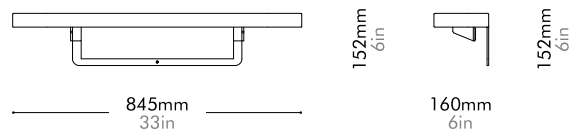

Oak Lead time: 10-12 weeks
¥35,000

Walnut Lead time: 10-12 weeks
¥43,000

Float Sofa Side Table Large

by Michele
De Lucchi

FL-S400-A2

Materials	Steel dark grey powder coat matt frame, wood veneer top
Dimensions	W845 x D390 x H152mm W33" x D15" x H6"
Weight	8.0kg 18lb
Upholstery	
Shipping Volume	0.09CBM
Pkg Dimensions	FCL W910 x D455 x H215mm; 9.88kg W36" x D18" x H8"; 22lb
	LCL/AIR W950 x D495 x H305mm; 15.35kg W37" x D19" x H12"; 34lb