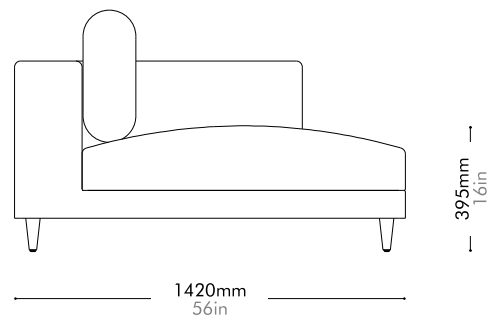

Atelier Small Chaise Lounge R-Leg by Space Copenhagen

AT-S461-R

Materials	Solid wood and plywood frame, upholstery	
Dimensions	W1020 x D1420 x H750mm; SH: 395mm | W40" x D56" x H30"; SH: 16"	
Weight	40.0kg | 88lb	
Upholstery	6.6M	
Shipping Volume	1.23CBM	
Pkg Dimensions	FCL	W1120 x D1520 x H720mm; 50.30kg | W44" x D60" x H28"; 111lb
	LCL/AIR	W1140 x D1540 x H815mm; 70.70kg | W45" x D61" x H32"; 156lb

Oak / Walnut Lead time: 10-12 weeks

COM/COL		¥394,000
Fabric	C	¥394,000
	B	¥538,000
	A	¥589,000