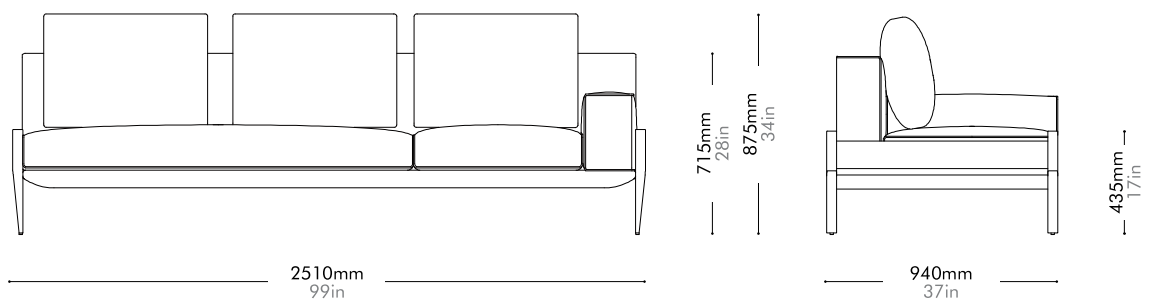

Lead time: 10-12 weeks

COM/COL		¥930,000
Fabric	C	¥930,000
	B	¥1,298,000
	A	¥1,428,000
Leather	C	¥1,324,000
	B	¥1,695,000
	A	¥2,044,000
PU Leather		¥930,000