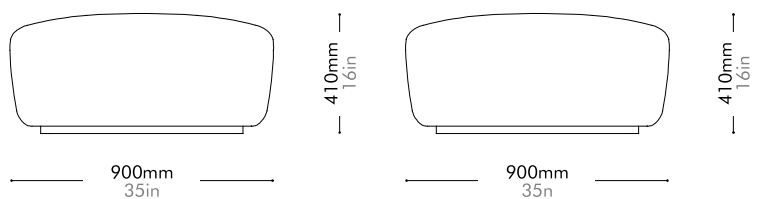

Infinity Ottoman

by Space
Copenhagen

IF-S510

Materials	Solid wood and plywood frame, upholstery
Dimensions	W900 x D900 x H410mm; SH: 410mm | W35" x D35" x H16"; SH: 16"
Weight	26.0kg | 57lb
Upholstery	3.3M | 40.7SF
Shipping Volume	0.46CBM
Pkg Dimensions	FCL W965 x D965 x H495mm; 31.33kg | W38" x D38" x H19"; 69lb
	LCL/AIR W985 x D985 x H590mm; 42.60kg | W39" x D39" x H23"; 94lb

Lead time: 10-12 weeks

COM/COL		¥220,000
Fabric	C	¥220,000
	B	¥277,000
	A	¥296,000
Leather	C	¥263,000
	B	¥308,000
	A	¥350,000
PU Leather		¥220,000