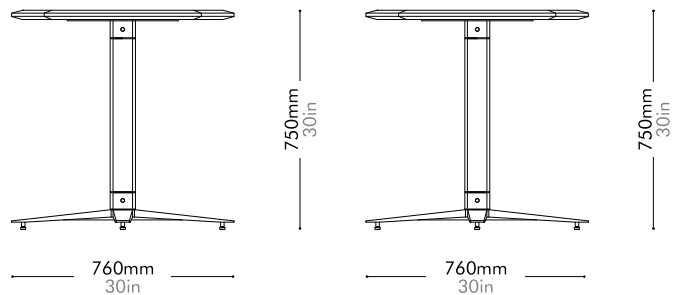

Lead time: 10-12 weeks

Stone B	¥610,000
Stone A	¥788,000

Boyd Dining Table R760 - Wood Top by AvroKO

BR-T420-R760-WD

Materials	Wood veneer top, stainless steel hairline gold, solid wood clad
Dimensions	W760 x D760 x H750mm W30" x D30" x H30"
Weight	19.0kg 42lb
Upholstery	
Shipping Volume	0.57CBM
Pkg Dimensions	FCL W825 x D825 x H835mm; 25.89kg W32" x D32" x H33"; 57lb
	LCL/AIR W865 x D865 x H925mm; 34.58kg W34" x D34" x H36"; 76lb

Oak Lead time: 10-12 weeks
¥228,000

Walnut Lead time: 10-12 weeks
¥273,000

Boyd Dining Table R760 - Stone Top by AvroKO

BR-T420-R760-ST

Materials	Stone top in matte paint surface, stainless steel hairline gold, solid wood clad		
Dimensions	W760 x D760 x H750mm W30" x D30" x H30"		
Weight	34.0kg 75lb		
Upholstery			
Shipping Volume	0.16+0.55CBM		
Pkg Dimensions	FCL	W855 x D855 x H220mm; 34.33kg W34" x D34" x H9"; 76lb	
		W825 x D825 x H805mm; 18.64kg W32" x D32" x H32"; 41lb	
	LCL/AIR	855 x D855 x H220mm; 34.33kg W34" x D34" x H9"; 76lb	
		W865 x D865 x H895mm; 27.34kg W34" x D34" x H35"; 60lb	

Lead time: 10-12 weeks

Stone B	¥634,000
Stone A	¥812,000

Boyd Square Dining Table W760 - Wood Top by AvroKO

BR-T420-W760-WD

Materials	Wood veneer top, stainless steel hairline gold, solid wood Clad
Dimensions	W760 x D760 x H750mm W30" x D30" x H30"
Weight	23.0kg 51lb
Upholstery	
Shipping Volume	0.57CBM
Pkg Dimensions	FCL W825 x D825 x H835mm; 29.89kg W32" x D32" x H33"; 66lb
	LCL/AIR W865 x D865 x H925mm; 38.58kg W34" x D34" x H36"; 85lb