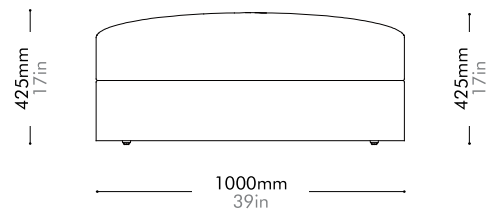

Atelier Ottoman-Skirt by Space Copenhagen

AT-S510

Materials	Solid wood and plywood frame, upholstery
Dimensions	W1000 x D1000 x H425mm; SH: 425mm | W39" x D39" x H17"; SH: 17"
Weight	20.0kg | 44lb
Upholstery	3.5M
Shipping Volume	0.58CBM
Pkg Dimensions	FCL W1065 x D1065 x H510mm; 26.20kg | W42" x D42" x H20"; 58lb
	LCL/AIR W1085 x D1085 x H605mm; 39.88kg | W43" x D43" x H24"; 88lb

Oak / Walnut Lead time: 10-12 weeks

COM/COL		¥247,000
Fabric	C	¥247,000
	B	¥320,000
	A	¥346,000