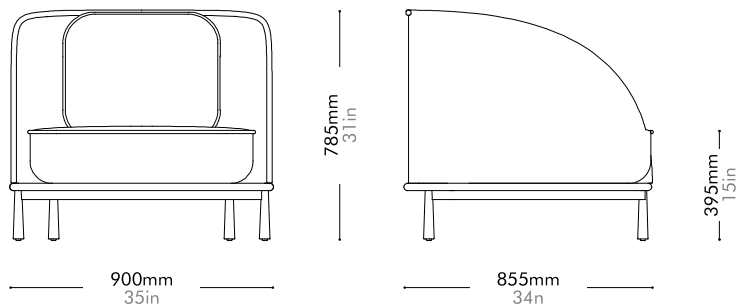

Arc Lounge Chair by Hallgeir Homstvedt

AR-S111

Materials	Wood veneer base, steel black powder coat matt leg, upholstery
Dimensions	W900 x D855 x H785mm; SH: 395mm | W35" x D34" x H31"; SH: 15"
Weight	38.0kg | 84lb
Upholstery	5.5M | 121.0SF
Shipping Volume	0.82CBM
Pkg Dimensions	FCL W985 x D940 x H890mm; 46.58kg | W39" x D37" x H35"; 103lb
	LCL/AIR W1005 x D960 x H985mm; 57.79kg | W40" x D38" x H39"; 127lb

Oak		Lead time: 10-12 weeks
COM/COL		¥463,000
Fabric	C	¥463,000
	B	¥583,000
	A	¥626,000
Leather	C	¥644,000
	B	¥800,000
	A	¥947,000
PU Leather		¥463,000

Walnut		Lead time: 10-12 weeks
COM/COL		¥496,000
Fabric	C	¥496,000
	B	¥616,000
	A	¥658,000
Leather	C	¥677,000
	B	¥833,000
	A	¥979,000
PU Leather		¥496,000