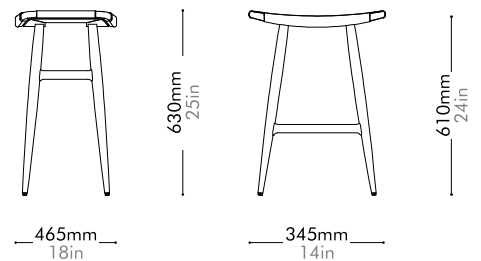

Oak Lead time: 10-12 weeks
¥141,000

Walnut Lead time: 10-12 weeks
¥173,000

Freja Bar Stool SH610 Leather Seat by Space Copenhagen

FE-S310-LE

Materials	Solid wood frame, leather seat
Dimensions	W465 x D345 x H630mm; SH: 610mm W18" x D14" x H25"; SH:24"
Weight	3.3kg 7lb
Upholstery	5.0SF
Shipping Volume	0.16CBM
Pkg Dimensions	FCL W530 x D410 x H715mm; 6.80kg W21" x D16" x H28"; 15lb
	LCL/AIR W570 x D450 x H805mm; 9.78kg W22" x D18" x H32"; 22lb

Oak Lead time: 10-12 weeks

Walnut Lead time: 10-12 weeks

Saddle Leather **¥159,000**

Saddle Leather **¥190,000**

Freja Bar Stool SH610 Leather Stripe Seat by Space Copenhagen

FE-S310-LS

Materials	Solid wood frame, leather stripe seat
Dimensions	W465 x D345 x H630mm; SH: 610mm W18" x D14" x H25"; SH:24"
Weight	3.3kg 7lb
Upholstery	7.0SF
Shipping Volume	0.16CBM
Pkg Dimensions	FCL W530 x D410 x H715mm; 6.80kg W21" x D16" x H28"; 15lb
	LCL/AIR W570 x D450 x H805mm; 9.78kg W22" x D18" x H32"; 22lb