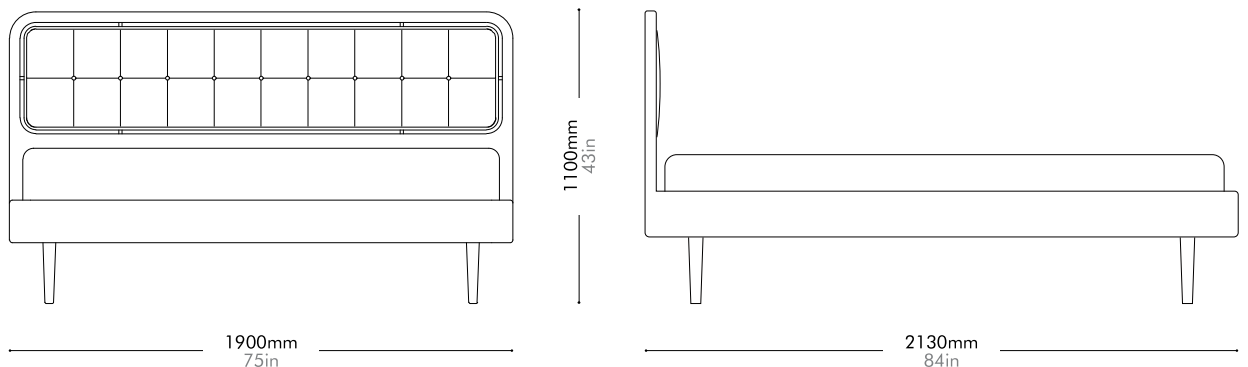

Dawn Bed

Double Size

by Space
Copenhagen

DA-B110-D

Materials	Stainless steel oil rubbed copper, steel black powder coat matt, solid wood with wood veneer frame, upholstery back	
Dimensions	W1700 x D2130 x H1100mm W67" x D84" x H43"	
Weight	48.0kg 106lb	
Upholstery	1.8M 15.0SF	
Shipping Volume	0.16+0.63CBM	
Pkg Dimensions	FCL	W2080 x D240 x H330mm; 23.43kg W82" x D9" x H13"; 52lb
		W1800 x D1100 x H320mm; 35.53kg W71" x D43" x H13"; 78lb
	LCL/AIR	W2120 x D280 x H420mm; 30.33kg W83" x D11" x H17"; 67lb
		W1840 x D1140 x H410mm; 59.90kg W72" x D45" x H16"; 132lb

Dawn Bed

Queen Size

by Space
Copenhagen

DA-B110-Q

Materials	Stainless steel oil rubbed copper, steel black powder coat matt, solid wood with wood veneer frame, upholstery back		
Dimensions	W1900 x D2130 x H1100mm W75" x D84" x H43"		
Weight	52.0kg 115lb		
Upholstery	1.9M 17.0SF		
Shipping Volume	0.16+0.70CBM		
Pkg Dimensions	FCL	W2080 x D240 x H330mm; 25.43kg W82" x D9" x H13"; 56lb	
		W2000 x D1100 x H320mm; 38.24kg W79" x D43" x H13"; 84lb	
	LCL/AIR	W2120 x D280 x H420mm; 32.33kg W83" x D11" x H17"; 71lb	
		W2040 x D1140 x H410mm; 65.26kg W80" x D45" x H16"; 144lb	

Dawn Bed

King Size

by Space Copenhagen

DA-B110-K

Materials	Stainless steel oil rubbed copper, steel black powder coat matt, solid wood with wood veneer frame, upholstery back	
Dimensions	W2100 x D2130 x H1100mm W83" x D84" x H43"	
Weight	56.0kg 123lb	
Upholstery	2.0M 19.0SF	
Shipping Volume	0.17+0.77CBM	
Pkg Dimensions	FCL	W2180 x D240 x H330mm; 27.58kg W86" x D9" x H13"; 61lb
		W2200 x D1100 x H320mm; 40.95kg W87" x D43" x H13"; 90lb
	LCL/AIR	W2220 x D280 x H420mm; 34.80kg W87" x D11" x H17"; 77lb
		W2240 x D1140 x H410mm; 70.62kg W88" x D45" x H16"; 156lb