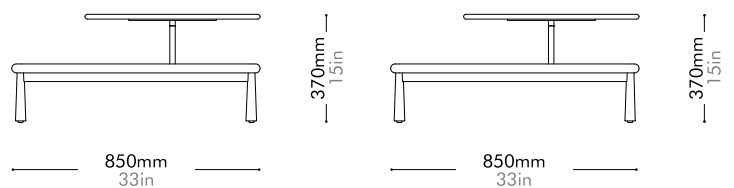

Arc Coffee Table

by Hallgeir
Homstvedt

AR-T210

Materials	Wood veneer top, steel black powder coat matt, stone top in matt paint surface
Dimensions	W850 x D850 x H370mm | W33" x D33" x H15"
Weight	35.0kg | 77lb
Upholstery	
Shipping Volume	0.23CBM
Pkg Dimensions	FCL W915 x D915 x H275mm; 38.54kg | W36" x D36" x H11"; 85lb LCL/AIR W935 x D935 x H370mm; 48.70kg | W37" x D37" x H15"; 107lb

Oak Lead time: 10-12 weeks

Stone A **¥299,000**

Stone B **¥271,000**

Walnut Lead time: 10-12 weeks

Stone A **¥307,000**

Stone B **¥279,000**