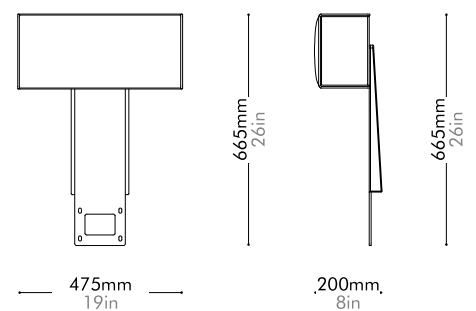

Float Sofa Headrest Small

by Michele
De Lucchi

FL-S400-A3

Materials	Steel dark grey powder coat matt frame, upholstery
Dimensions	W475 x D200 x H665mm | W19" x D8" x H26"
Weight	2.5kg | 5.5lb
Upholstery	0.9M | 11.0SF
Shipping Volume	0.10CBM
Pkg Dimensions	FCL W730 x D540 x H265mm; 4.50kg | W29" x D21" x H10"; 10lb
	LCL/AIR W770 x D580 x H355mm; 9.69kg | W30" x D23" x H14"; 22lb

Lead time: 10-12 weeks

COM/COL		¥48,000
Fabric	C	¥48,000
	B	¥70,000
	A	¥78,000
Leather	C	¥62,000
	B	¥77,000
	A	¥92,000
PU Leather		¥48,000