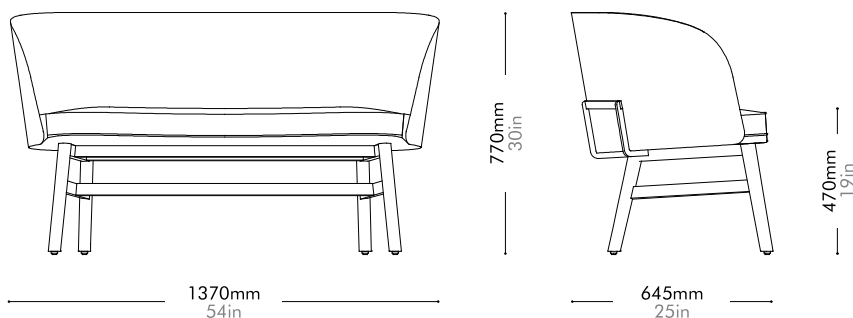

Mr.B Swivel Bar Chair by Neri&Hu

MB-S310-750

Materials	Stainless steel hairline gold, solid wood frame, upholstery
Dimensions	W530 x D470 x H995mm; SH: 750mm W21" x D19" x H39"; SH: 30"
Weight	13.0kg 29lb
Upholstery	1.43M 27.5SF
Shipping Volume	0.34CBM
Pkg Dimensions	FCL W595 x D535 x H1080mm; 19.76kg W23" x D21" x H43"; 44lb LCL/AIR W615 x D555 x H1175mm; 23.73kg W24" x D22" x H46"; 52lb