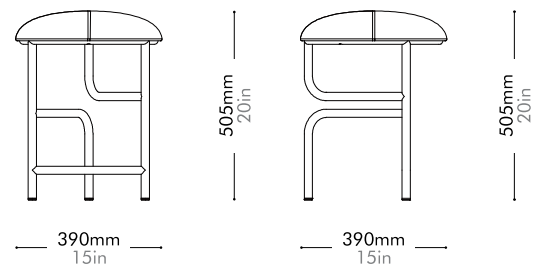

Oak Lead time: 10-12 weeks
¥86,000

Walnut Lead time: 10-12 weeks
¥97,000

Blend Stool High by Nendo

BD-S610-H

Materials	Steel black powder coat matt frame, solid wood seat
Dimensions	C390 x H625mm; SH: 625mm W15" x D15" x H25"; SH: 25"
Weight	7.0kg 15lb
Upholstery	
Shipping Volume	0.15CBM
Pkg Dimensions	FCL W455 x D455 x H710mm; 10.39kg W18" x D18" x H28"; 23lb
	LCL/AIR W495 x D495 x H800mm; 13.24kg W19" x D19" x H31"; 29lb

Oak Lead time: 10-12 weeks

Walnut Lead time: 10-12 weeks

¥90,000

¥100,000

Blend Stool U

by Nendo

BD-S620-UP

Materials	Steel black powder coat matt frame, upholstered seat
Dimensions	C390 x H505mm; SH: 505mm W15" x D15" x H20"; SH:20"
Weight	6.0kg 13lb
Upholstery	0.5M 5.0SF
Shipping Volume	0.12CBM
Pkg Dimensions	FCL W455 x D455 x H590mm; 8.73kg W18" x D18" x H23"; 19lb
	LCL/AIR W495 x D495 x H680mm; 11.58kg W19" x D19" x H27"; 26lb

Lead time: 10-12 weeks

COM/COL		¥78,000
Fabric	C	¥78,000
	B	¥88,000
	A	¥98,000
Leather	C	¥89,000
	B	¥103,000
	A	¥114,000
PU Leather		¥78,000

Blink Dining Chair by Yabu Pushelberg

BL-S210

Materials	Stainless steel hairline gold, steel black powder coat sand burst, upholstery
Dimensions	W545 x D515 x H690mm; SH: 480mm W21" x D20" x H27"; SH: 19"
Weight	9.0kg 20lb
Upholstery	1.3M 24.2SF
Shipping Volume	0.30CBM
Pkg Dimensions	FCL W600 x D600 x H830mm; 14.11kg W24" x D24" x H33"; 31lb
	LCL/AIR W620 x D620 x H925mm; 18.58kg W24" x D24" x H36"; 41lb