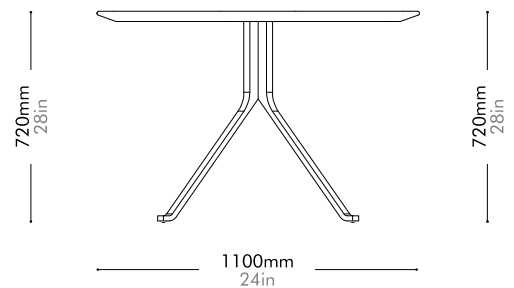

Oak Lead time: 10-12 weeks
¥226,000

Walnut Lead time: 10-12 weeks
¥282,000

Blink Oval Coffee Table - Stone Top by Yabu Pushelberg

BL-T220-1775-ST

Materials	Stone top in gloss paint surface, steel black powder coat sand brus		
Dimensions	W1775 x D600 x H380mm W70" x D24" x H15"		
Weight	48.5kg 107lb		
Upholstery			
Shipping Volume	0.29+0.25CBM		
Pkg Dimensions	FCL	W1880 x D705 x H220mm; 63.93kg W74" x D28" x H9"; 141lb	
		W1330 x D490 x H390mm; 9.58kg W52" x D19" x H15"; 21lb	
	LCL/AIR	W1880 x D705 x H220mm; 63.93kg W74" x D28" x H9"; 141lb	
		W1350 x D510 x H485mm; 17.58kg W53" x D20" x H19"; 39lb	

Stone A Lead time: 10-12 weeks

¥572,000

Stone B Lead time: 10-12 weeks

¥421,000

Blink Oval Dining Table - Stone Top by Yabu Pushelberg

BL-T420-2125-ST

Materials	Stone top in gloss paint surface, steel black powder coat sand brus		
Dimensions	W2125 x D1100 x H720mm W84" x D43" x H28"		
Weight	110.0kg 243lb		
Upholstery			
Shipping Volume	0.66+0.76CBM		
Pkg Dimensions	FCL	W2250 x D1225 x H240mm; 138.19kg W89" x D48" x H9"; 304lb	
		W1330 x D756 x H760mm; 20.42kg W52" x D30" x H30"; 45lb	
	LCL/AIR	W2250 x D1225 x H240mm; 138.19kg W89" x D48" x H9"; 304lb	
		W1350 x D776 x H855mm; 32.59kg W53" x D31" x H34"; 72lb	

Stone A Lead time: 10-12 weeks

¥1,074,000

Stone B Lead time: 10-12 weeks

¥648,000

Blink Console

by Yabu Pushelberg

BL-T710

Materials	Wood veneer top, stainless steel hairline gold, steel black powder coat sand brust
Dimensions	W1340 x D510 x H750mm W53" x D20" x H30"
Weight	22.0kg 49lb
Upholstery	
Shipping Volume	0.20CBM
Pkg Dimensions	FCL W1400 x D720 x H200mm; 25.68kg W55" x D28" x H8"; 57lb
	LCL/AIR W1420 x D740 x H295mm; 37.89kg W56" x D29" x H12"; 84lb