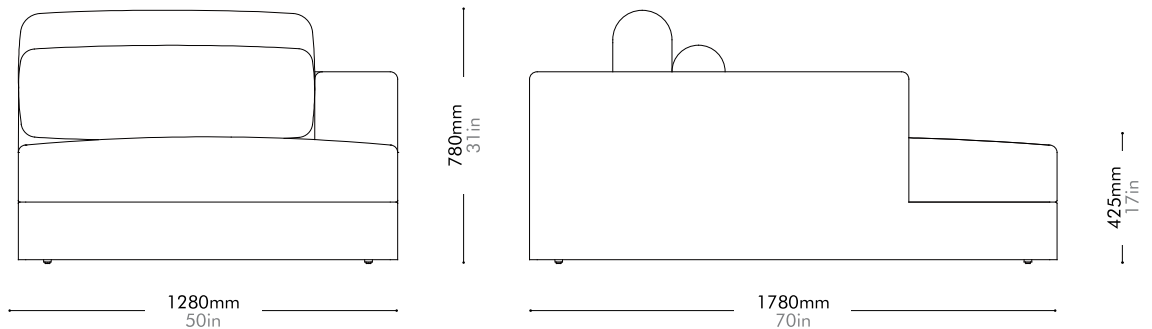

Atelier Chaise Lounge R-Skirt by Space Copenhagen

AT-S430-R

Materials	Solid wood and plywood frame, upholstery	
Dimensions	W1280 x D1780 x H780mm; SH: 425mm | W50" x D70" x H31"; SH: 17"	
Weight	60.0kg | 132lb	
Upholstery	11.2M	
Shipping Volume	1.95CBM	
Pkg Dimensions	FCL	W1380 x D1880 x H750mm; 74.0kg | W54" x D74" x H30"; 163lb
	LCL/AIR	W1400 x D1900 x H845mm; 104.91kg | W55" x D75" x H33"; 231lb

Oak / Walnut   Lead time: 10-12 weeks

COM/COL		¥545,000
Fabric	C	¥545,000
	B	¥784,000
	A	¥867,000