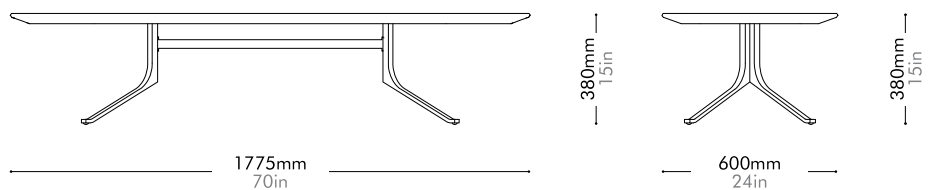

Blink Oval Coffee Table - Wood Top by Yabu Pushelberg

BL-T220-1775-WD

Materials	Wood veneer top, steel black powder coat sand brust
Dimensions	W1775 x D600 x H380mm | W70" x D24" x H15"
Weight	22.5kg | 50lb
Upholstery	
Shipping Volume	0.14+0.15CBM
Pkg Dimensions	FCL W1850 x D675 x H115mm; 20.58kg | W73" x D27" x H5"; 45lb
	W715 x D515 x H415mm; 8.43kg | W28" x D20" x H16"; 19lb
	LCL/AIR W1870 x D695 x H210mm; 35.68kg | W74" x D27" x H8"; 79lb
	W735 x D535 x H510mm; 13.0kg | W29" x D21" x H20"; 29lb

Oak Lead time: 10-12 weeks
¥226,000

Walnut Lead time: 10-12 weeks
¥282,000