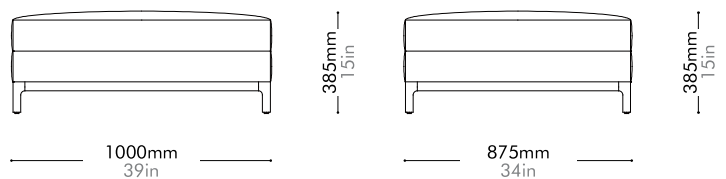

QI Ottoman

by Neri&Hu

QI-S510

Materials	Solid wood base, upholstery
Dimensions	W1000 x D875 x H385mm; SH: 385mm | W39" x D34" x H15"; SH: 15"
Weight	30.0kg | 66lb
Upholstery	4.2M | 61.6SF
Shipping Volume	0.47CBM
Pkg Dimensions	FCL W1065 x D940 x H470mm; 35.41kg | W42" x D37" x H19"; 78lb
	LCL/AIR W1085 x D960 x H565mm; 47.51kg | W43" x D38" x H22"; 105lb

Oak Lead time: 10-12 weeks

COM/COL		¥236,000
Fabric	C	¥236,000
	B	¥319,000
	A	¥348,000
Leather	C	¥309,000
	B	¥383,000
	A	¥452,000
PU Leather		¥236,000

Walnut Lead time: 10-12 weeks

COM/COL		¥242,000
Fabric	C	¥242,000
	B	¥325,000
	A	¥355,000
Leather	C	¥315,000
	B	¥388,000
	A	¥458,000
PU Leather		¥242,000