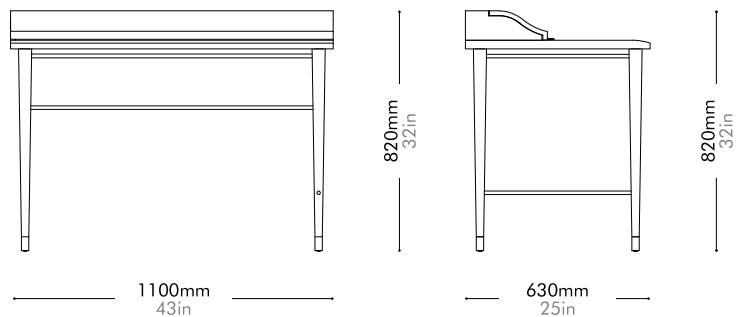

Laval Writing Desk by OEO Studio

LA-T721

Materials	Solid wood frame, leather table surface, wood veneer panels, brass plated stainless steel
Dimensions	W1100 x D630 x H820mm | W43" x D25" x H32"
Weight	25.5kg | 56lb
Upholstery	
Shipping Volume	0.73CBM
Pkg Dimensions	FCL W1165 x D695 x H905mm; 33.78kg | W46" x D27" x H36"; 74lb
	LCL/AIR W1185 x D715 x H1000mm; 43.63kg | W47" x D28" x H39"; 96lb

Oak	Lead time: 10-12 weeks	
Leather	C	¥399,000
	B	¥415,000
	A	¥429,000

Walnut	Lead time: 10-12 weeks	
Leather	C	¥476,000
	B	¥491,000
	A	¥505,000