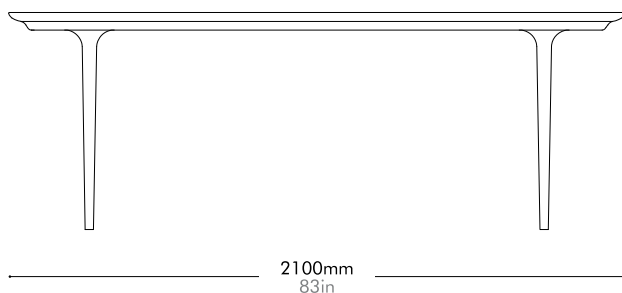

Oak	Lead time: 10-12 weeks
Stone B	¥785,000
Stone A	¥1,022,000

Walnut	Lead time: 10-12 weeks
Stone B	¥821,000
Stone A	¥1,058,000

Lunar Dining Table W2400

by Space Copenhagen

LN-T410-2400

Materials	Solid wood legs, wood veneer top		
Dimensions	W2400 x D1100 x H740mm W94" x D43" x H29"		
Weight	55.0kg 121lb		
Upholstery			
Shipping Volume	0.47 + 0.15CBM		
Pkg Dimensions	FCL	W2500 x D1200 x H155mm; 57.99kg W98" x D47" x H6"; 128lb	
		W430 x D430 x H825mm; 12.47kg W17" x D17" x H32"; 27lb	
LCL/AIR		W2540 x D1240 x H245mm; 94.59kg W100" x D49" x H10"; 209lb	
		W430 x D430 x H825mm; 12.47kg W17" x D17" x H32"; 27lb	