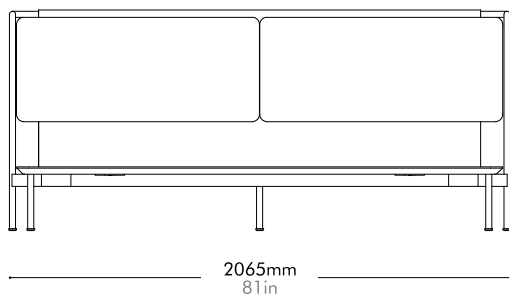

Crawford Bed

Queen Size

by Tom Fereday

CR-B110-Q

Materials	Wood veneer base, steel black powder coat matt, upholstery		
Dimensions	W2065 x D2255 x H900mm | W81" x D89" x H35"		
Weight	81.0kg | 179lb		
Upholstery	4.5M | 72.0SF		
Shipping Volume	0.33+0.43CBM		
Pkg Dimensions	FCL	W2160 x D985 x H155mm; 53.60kg	W85" x D39" x H6"; 118lb
		W1980 x D465 x H465mm; 39.68kg	W78" x D18" x H18"; 88lb
	LCL/AIR	W2200 x D1025 x H245mm; 79.80kg	W87" x D40" x H10"; 176lb
		W2020 x D505 x H555mm; 51.54kg	W80" x D20" x H22"; 114lb

Oak		Lead time: 10-12 weeks
COM/COL		¥511,000
Fabric	C	¥511,000
	B	¥607,000
	A	¥641,000
Leather	C	¥604,000
	B	¥694,000
	A	¥778,000
PU Leather		¥511,000

Walnut		Lead time: 10-12 weeks
COM/COL		¥592,000
Fabric	C	¥592,000
	B	¥688,000
	A	¥722,000
Leather	C	¥685,000
	B	¥775,000
	A	¥860,000
PU Leather		¥592,000