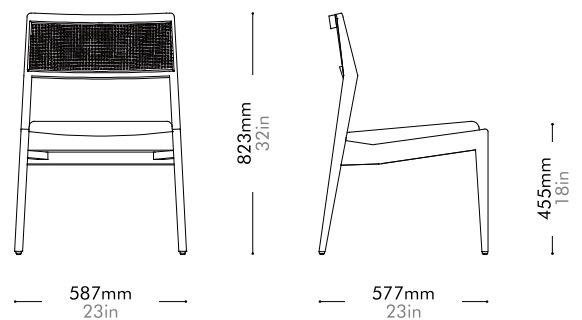

Risom C141 Chair (1955) by Jens Risom

RI-S210-CA

Materials	Solid wood frame, upholstery and cane
Dimensions	W587 x D577 x H823mm; SH: 455mm | W23" x D23" x H32"; SH: 18"
Weight	7.6kg | 17lb
Upholstery	1.0M | 16.5SF
Shipping Volume	0.40CBM
Pkg Dimensions	FCL W680 x D680 x H870mm; 13.61kg | W27" x D27" x H34"; 30lb
	LCL/AIR W700 x D700 x H965mm; 19.30kg | W28" x D28" x H38"; 43lb

Oak		Lead time: 10-12 weeks
COM/COL		¥209,000
Fabric	C	¥209,000
	B	¥227,000
	A	¥233,000
Leather	C	¥220,000
	B	¥233,000
	A	¥245,000
PU Leather		¥209,000

Walnut		Lead time: 10-12 weeks
COM/COL		¥240,000
Fabric	C	¥240,000
	B	¥258,000
	A	¥264,000
Leather	C	¥252,000
	B	¥264,000
	A	¥277,000
PU Leather		¥240,000