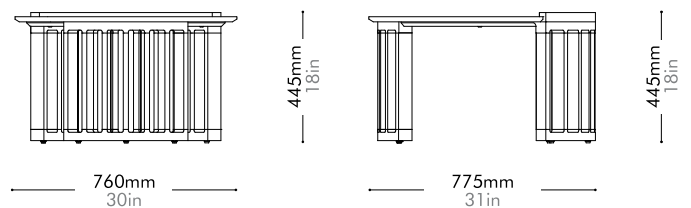

Eclipse Nesting Table Large by Meyer Davis

WG-T210-L

Materials	Solid wood frame, wood veneer panel, marble top	
Dimensions	W760 x D775 x H445mm | W30" x D31" x H18"	
Weight	26.0kg | 57lb	
Upholstery		
Shipping Volume	0.46CBM	
Pkg Dimensions	FCL/LCL/AIR	W855 x D870 x H615mm; 46.33kg | W34" x D34" x H24"; 102lb

Oak Lead time: 10-12 weeks

Stone B **¥330,000**

Stone A **¥415,000**

Walnut Lead time: 10-12 weeks

Stone B **¥420,000**

Stone A **¥505,000**