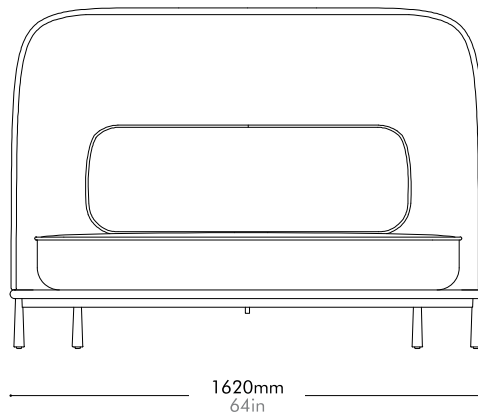

AR-S410

Materials	Wood veneer base, steel black powder coat matt leg, upholstery
Dimensions	W1620 x D880 x H1160mm; SH: 395mm | W64" x D35" x H46"; SH: 15"
Weight	72.0kg | 159lb
Upholstery	7.7M | 198.OSF
Shipping Volume	2.08CBM
Pkg Dimensions	FCL W1705 x D965 x H1265mm; 88.56kg | W67" x D38" x H50"; 195lb
	LCL/AIR W1725 x D985 x H1360mm; 108.30kg | W68" x D39" x H54"; 239lb

Oak

Lead time: 10-12 weeks

COM/COL		¥624,000
Fabric	C	¥624,000
	B	¥796,000
	A	¥856,000
Leather	C	¥953,000
	B	¥1,223,000
	A	¥1,475,000
PU Leather		¥624,000

Walnut

Lead time: 10-12 weeks

COM/COL		¥678,000
Fabric	C	¥678,000
	B	¥850,000
	A	¥910,000
Leather	C	¥1,008,000
	B	¥1,277,000
	A	¥1,530,000
PU Leather		¥678,000