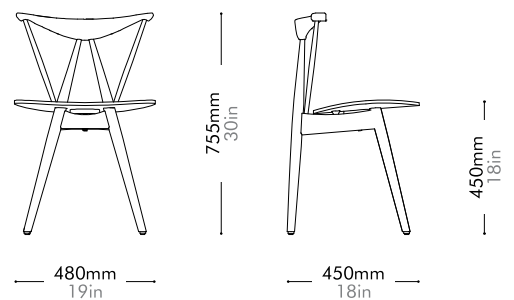

Piano Chair (1955) by Vilhelm Wohlert

VW-S210-WD

Materials	Solid wood frame, wood veneer seat
Dimensions	W480 x D450 x H755mm; SH: 450mm | W19" x D18" x H30"; SH: 18"
Weight	4.0kg | 9lb
Upholstery	
Shipping Volume	0.24CBM
Pkg Dimensions	FCL W545 x D515 x H840mm; 8.69kg | W21" x D20" x H33"; 19lb
	LCL/AIR W585 x D555 x H930mm; 12.46kg | W23" x D22" x H37"; 27lb

Oak Lead time: 10-12 weeks

¥165,000

Walnut Lead time: 10-12 weeks

¥197,000