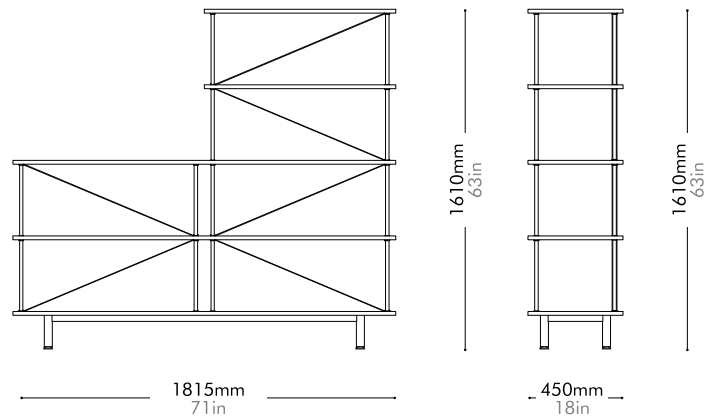

Seiton 3-2 R

by OEO Studio

SE-SF132-R

Materials	Steel black powder coat matt, wood veneer shelves
Dimensions	W1815 x D450 x H1610mm | W71" x D18" x H63"
Weight	46.0kg | 101lb
Upholstery	
Shipping Volume	0.22CBM
Pkg Dimensions	FCL W1915 x D550 x H210mm; 50.04kg | W75" x D22" x H8"; 110lb
	LCL/AIR W1955 x D590 x H300mm; 63.44kg | W77" x D23" x H11"; 140lb

Oak Lead time: 10-12 weeks
¥364,000

Walnut Lead time: 10-12 weeks
¥368,000