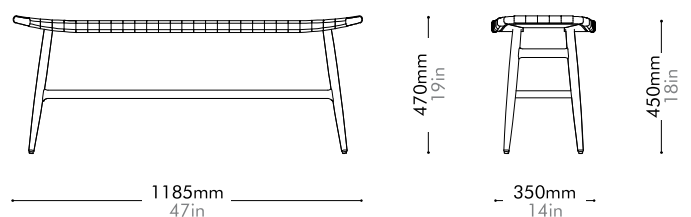

Freja Bench Paper Cord Seat by Space Copenhagen

FE-S620-PC

Materials	Solid wood frame, paper cord seat
Dimensions	W1185 x D350 x H470mm; SH: 450mm | W47" x D14" x H19"; SH: 18"
Weight	7.8kg | 17lb
Upholstery	
Shipping Volume	0.29CBM
Pkg Dimensions	FCL W1250 x D415 x H555mm; 12.18kg | W49" x D16" x H22"; 27lb LCL/AIR W1290 x D455 x H645mm; 19.00kg | W51" x D18" x H25"; 42lb

Oak Lead time: 10-12 weeks
¥306,000

Walnut Lead time: 10-12 weeks
¥337,000