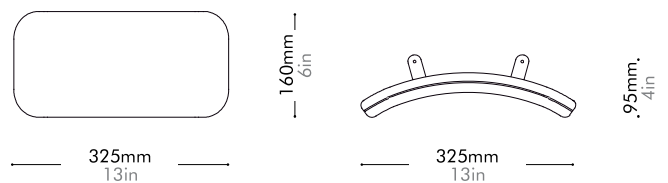

Exchange Dining Chair / Bar Chair Back Cushion by CRÈME

EX-S200-A1

Materials	Upholstery, steel black powder coat matt
Dimensions	W325 x D95 x H160mm | W13" x D4" x H6"
Weight	0.6kg | 1lb
Upholstery	0.35M | 4.5SF
Shipping Volume	
Pkg Dimensions	

Lead time: 10-12 weeks

COM/COL		¥27,000
Fabric	C	¥27,000
	B	¥34,000
	A	¥36,000
Leather	C	¥32,000
	B	¥37,000
	A	¥42,000
PU Leather		¥27,000