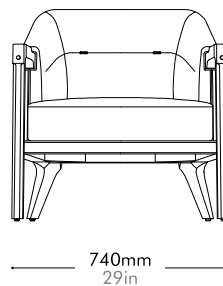

Alva Club Chair

by AvroKO

BR-S111

Materials	Solid wood frame, upholstery, stainless steel hairline gold
Dimensions	W740 x D795 x H720mm; SH: 420mm | W29" x D31" x H28"; SH: 17"
Weight	22.0kg | 49lb
Upholstery	3.9M | 77.0SF
Shipping Volume	0.56CBM
Pkg Dimensions	FCL W805 x D860 x H805mm; 28.70kg | W32" x D34" x H32"; 63lb
	LCL/AIR W845 x D900 x H895mm; 37.54kg | W33" x D35" x H35"; 83lb

Oak Lead time: 10-12 weeks

COM/COL		¥323,000
Fabric	C	¥323,000
	B	¥400,000
	A	¥428,000
Leather	C	¥423,000
	B	¥512,000
	A	¥596,000
PU Leather		¥323,000

Walnut Lead time: 10-12 weeks

COM/COL		¥402,000
Fabric	C	¥402,000
	B	¥480,000
	A	¥507,000
Leather	C	¥502,000
	B	¥592,000
	A	¥676,000
PU Leather		¥402,000