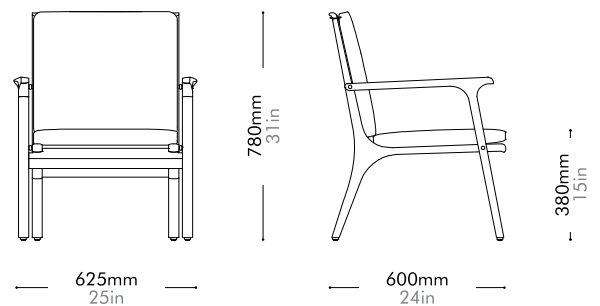

Rén Lounge Chair Small

by Space Copenhagen

RN-S111-S

Materials	Solid wood legs, stainless steel hairline gold, wood veneer frame, upholstered cushion, down filling
Dimensions	W625 x D600 x H780mm; SH: 380mm | W25" x D24" x H31"; SH: 15"
Weight	8.5kg | 19lb
Upholstery	1.1M | 24.2SF
Shipping Volume	0.40CBM
Pkg Dimensions	FCL W680 x D680 x H870mm; 14.51kg | W27" x D27" x H34"; 32lb
	LCL/AIR W700 x D700 x H965mm; 20.20kg | W28" x D28" x H38"; 45lb

Oak		Lead time: 10-12 weeks
COM/COL		¥289,000
Fabric	C	¥289,000
	B	¥315,000
	A	¥324,000
Leather	C	¥327,000
	B	¥360,000
	A	¥391,000
PU Leather		¥289,000

Walnut		Lead time: 10-12 weeks
COM/COL		¥330,000
Fabric	C	¥330,000
	B	¥356,000
	A	¥365,000
Leather	C	¥368,000
	B	¥401,000
	A	¥432,000
PU Leather		¥330,000