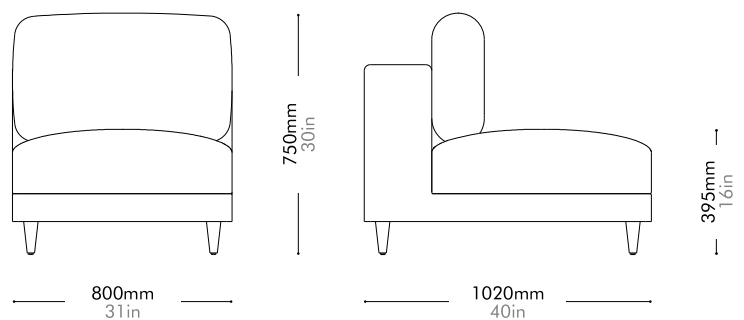

AT-S410

Materials	Solid wood and plywood frame, upholstery	
Dimensions	W1000 x D1280 x H780mm; SH: 425mm W39" x D50" x H31"; SH: 17"	
Weight	30.0kg 66lb	
Upholstery	7.3M	
Shipping Volume	1.14CBM	
Pkg Dimensions	FCL	W1100 x D1380 x H750mm; 39.85kg W43" x D54" x H29"; 88lb
	LCL/AIR	W1120 x D1400 x H845mm; 58.07kg W44" x D55" x H33"; 128lb

Oak / Walnut Lead time: 10-12 weeks

COM/COL		¥394,000
Fabric	C	¥394,000
	B	¥538,000
	A	¥589,000

Atelier Small Chaise Lounge R-Skirt by Space Copenhagen

AT-S460-R

Materials	Solid wood and plywood frame, upholstery	
Dimensions	W1020 x D1420 x H750mm; SH: 395mm W40" x D56" x H30"; SH: 16"	
Weight	40.0kg 88lb	
Upholstery	6.6M	
Shipping Volume	1.23CBM	
Pkg Dimensions	FCL	W1120 x D1520 x H720mm; 50.30kg W44" x D60" x H28"; 111lb
	LCL/AIR	W1140 x D1540 x H815mm; 70.70kg W45" x D61" x H32"; 156lb

Oak / Walnut Lead time: 10-12 weeks

COM/COL		¥189,000
Fabric	C	¥189,000
	B	¥243,000
	A	¥262,000

Atelier Small Center-Leg by Space Copenhagen

AT-S441

Materials	Solid wood and plywood frame, upholstery	
Dimensions	W800 x D1020 x H750mm; SH: 395mm W31" x D40" x H30"; SH: 16"	
Weight	20.0kg 44lb	
Upholstery	5.0M	
Shipping Volume	0.73CBM	
Pkg Dimensions	FCL	W900 x D1120 x H720mm; 27.45kg W35" x D44" x H28"; 61lb
	LCL/AIR	W920 x D1140 x H815mm; 39.64kg W36" x D45" x H32"; 87lb

Oak / Walnut Lead time: 10-12 weeks

COM/COL		¥264,000
Fabric	C	¥264,000
	B	¥357,000
	A	¥390,000

Atelier Small Corner-Leg by Space Copenhagen

AT-S451

Materials	Solid wood and plywood frame, upholstery	
Dimensions	W1020 x D1020 x H750mm; SH: 395mm W40" x D40" x H30"; SH: 16"	
Weight	30.0kg 66lb	
Upholstery	5.5M	
Shipping Volume	0.90CBM	
Pkg Dimensions	FCL	W1120 x D1120 x H720mm; 38.46kg W44" x D44" x H28"; 85lb
	LCL/AIR	W1140 x D1140 x H815mm; 53.57kg W45" x D45" x H32"; 118lb