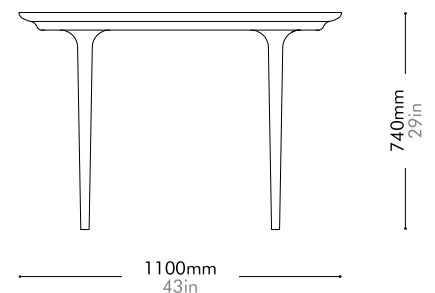

Oak	Lead time: 10-12 weeks
Stone B	¥785,000
Stone A	¥1,022,000

Walnut	Lead time: 10-12 weeks
Stone B	¥821,000
Stone A	¥1,058,000

Lunar Dining Table W2400

by Space Copenhagen

LN-T410-2400

Materials	Solid wood legs, wood veneer top		
Dimensions	W2400 x D1100 x H740mm W94" x D43" x H29"		
Weight	55.0kg 121lb		
Upholstery			
Shipping Volume	0.47 + 0.15CBM		
Pkg Dimensions	FCL	W2500 x D1200 x H155mm; 57.99kg W98" x D47" x H6"; 128lb	
		W430 x D430 x H825mm; 12.47kg W17" x D17" x H32"; 27lb	
LCL/AIR		W2540 x D1240 x H245mm; 94.59kg W100" x D49" x H10"; 209lb	
		W430 x D430 x H825mm; 12.47kg W17" x D17" x H32"; 27lb	