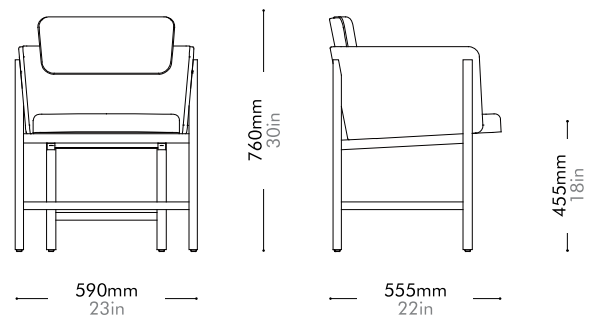

AT-S410

Materials	Solid wood and plywood frame, upholstery	
Dimensions	W1000 x D1280 x H780mm; SH: 425mm W39" x D50" x H31"; SH: 17"	
Weight	30.0kg 66lb	
Upholstery	7.3M	
Shipping Volume	1.14CBM	
Pkg Dimensions	FCL	W1100 x D1380 x H750mm; 39.85kg W43" x D54" x H29"; 88lb
	LCL/AIR	W1120 x D1400 x H845mm; 58.07kg W44" x D55" x H33"; 128lb

Oak / Walnut Lead time: 10-12 weeks

COM/COL		¥22,000
Fabric	C	¥22,000
	B	¥29,000
	A	¥31,000

Aya Dining Chair by OEO Studio

AY-S210

Materials	Solid wood frame, upholstery
Dimensions	W500 x D555 x H760mm; SH: 455mm W20" x D22" x H30"; SH: 18"
Weight	6.5kg 14lb
Upholstery	1.7M 28.0SF
Shipping Volume	0.3CBM
Pkg Dimensions	FCL W565 x D620 x H845mm; 11.66kg W22" x D24" x H33"; 26lb LCL/AIR W605 x D660 x H935mm; 16.30kg W24" x D26" x H37"; 36lb

Aya

Dining Armchair

by OEO Studio

AY-S211

Materials	Solid wood frame, upholstery
Dimensions	W590 x D555 x H760mm; SH: 455mm W23" x D22" x H30"; SH: 18"
Weight	8.0kg 18lb
Upholstery	2.1M 35.0SF
Shipping Volume	0.34CBM
Pkg Dimensions	FCL W655 x D620 x H845mm; 13.49kg W26" x D24" x H33"; 30lb
	LCL/AIR W695 x D660 x H935mm; 18.82kg W27" x D26" x H37"; 41lb

Aya Lounge Chair by OEO Studio

AY-S111

Materials	Solid wood frame, upholstery
Dimensions	W695 x D660 x H715mm; SH: 405mm W27" x D26" x H28"; SH: 16"
Weight	14.0kg 31lb
Upholstery	2.8M 47.0SF
Shipping Volume	0.44CBM
Pkg Dimensions	FCL W760 x D725 x H800mm; 19.95kg W30" x D29" x H31"; 44lb
	LCL/AIR W800 x D765 x H890mm; 27.06kg W31" x D30" x H35"; 60lb