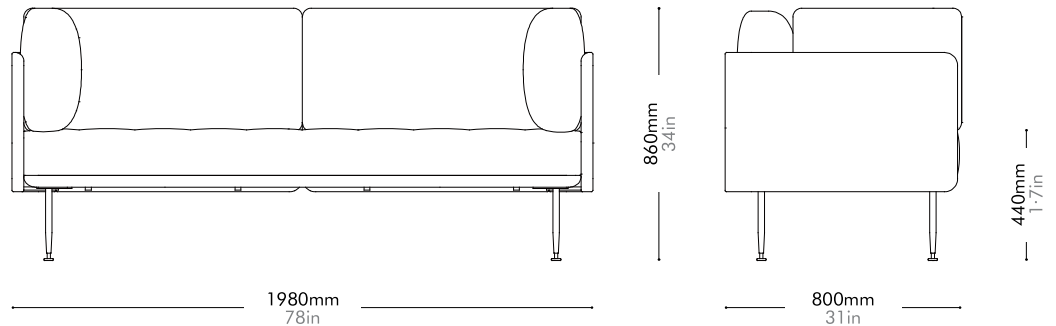

UT-S430

Materials	Wood veneer base, stainless steel hairline aged gold / steel black powder coat matt, upholstery
Dimensions	W1980 x D800 x H860mm; SH: 440mm | W78" x D31" x H34"; SH: 17"
Weight	90.0kg | 198lb
Upholstery	10.8M | 242.0SF
Shipping Volume	1.07CBM
Pkg Dimensions	FCL W2065 x D885 x H585mm; 99.74kg | W81" x D35" x H23"; 220lb LCL/AIR W2085 x D905 x H680mm; 121.66kg | W82" x D36" x H27"; 268lb

Oak		Lead time: 10-12 weeks
COM/COL		¥857,000
Fabric	C	¥857,000
	B	¥1,080,000
	A	¥1,159,000
Leather	C	¥1,194,000
	B	¥1,483,000
	A	¥1,754,000
PU Leather		¥857,000

Walnut		Lead time: 10-12 weeks
COM/COL		¥928,000
Fabric	C	¥928,000
	B	¥1,151,000
	A	¥1,229,000
Leather	C	¥1,264,000
	B	¥1,553,000
	A	¥1,825,000
PU Leather		¥928,000