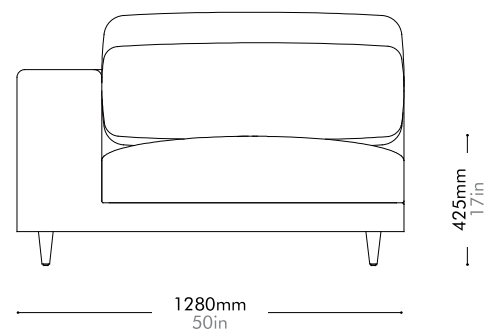

Atelier Corner-Leg by Space Copenhagen

AT-S421

Materials	Solid wood and plywood frame, upholstery		
Dimensions	W1280 x D1280 x H780mm; SH: 425mm | W50" x D50" x H31"; SH: 17"		
Weight	45.0kg | 99lb		
Upholstery	9.1M		
Shipping Volume	1.43CBM		
Pkg Dimensions	FCL	W1380 x D1380 x H750mm; 56.34kg | W54" x D54" x H30"; 124lb	
	LCL/AIR	W1400 x D1400 x H845mm; 79.12kg | W55" x D55" x H33"; 174lb	

Oak / Walnut Lead time: 10-12 weeks

COM/COL		¥415,000
Fabric	C	¥415,000
	B	¥609,000
	A	¥677,000