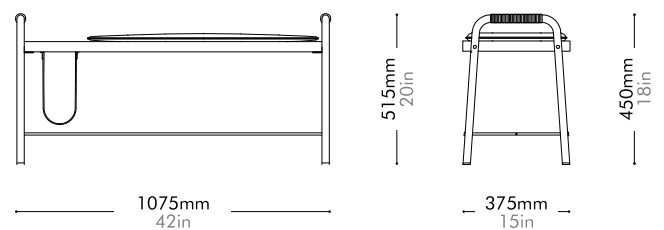

Valet Seated Bench by David Rockwell

VA-S610

Materials	Steel black powder coat sand brush, stainless steel hairline gold, wood veneer board, leather, upholstered seat pad
Dimensions	W1075 x D375 x H515mm; SH: 450mm | W42" x D15" x H20"; SH: 18"
Weight	13.2kg | 29lb
Upholstery	
Shipping Volume	0.10CBM
Pkg Dimensions	FCL W1135 x D435 x H195mm; 15.29kg | W45" x D17" x H8"; 34lb
	LCL/AIR W1155 x D455 x H290mm; 21.40kg | W45" x D18" x H11"; 47lb

* only available in Brown Saddle Leather

Walnut Lead time: 10-12 weeks

Leather (standard) **¥271,000**