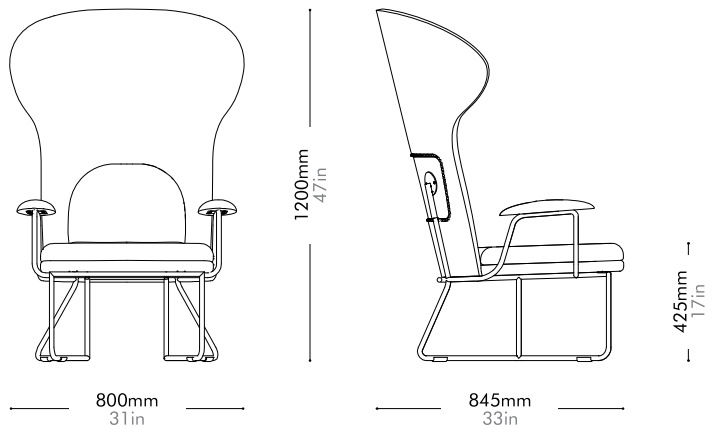

Oak Lead time: 10-12 weeks
¥869,000

Walnut Lead time: 10-12 weeks
¥930,000

Chillax Lounge Chair by Nic Graham

CH-S131

Materials	Stainless steel hairline gold & steel black powder coat matt, solid wood armrest, upholstery	
Dimensions	W750 x D695 x H740mm; SH: 425mm W30" x D27" x H29"; SH: 17"	
Weight	21.0kg 46lb	
Upholstery	2.8M 60.5SF	
Shipping Volume	0.51CBM	
Pkg Dimensions	FCL	W815 x D760 x H825mm; 27.50kg W32" x D30" x H32"; 61lb
	LCL/AIR	W835 x D780 x H920mm; 35.07kg W33" x D31" x H36"; 77lb

Walnut

Lead time: 10-12 weeks

COM/COL		¥367,000
Fabric	C	¥367,000
	B	¥428,000
	A	¥450,000
Leather	C	¥457,000
	B	¥535,000
	A	¥608,000
PU Leather		¥367,000

Chillax Highback Chair by Nic Graham

CH-S141

Materials	Stainless steel hairline gold & steel black powder coat matt, solid wood armrest, upholstery
Dimensions	W800 x D845 x H1200mm; SH: 425mm W31" x D33" x H47"; SH: 17"
Weight	27.0kg 60lb
Upholstery	3.9M 104.5SF
Shipping Volume	1.01CBM
Pkg Dimensions	FCL W865 x D910 x H1285mm; 38.80kg W34" x D36" x H51"; 86lb
	LCL/AIR W885 x D930 x H1380mm; 48.36kg W35" x D37" x H54"; 107lb

Walnut

Lead time: 10-12 weeks

COM/COL		¥459,000
Fabric	C	¥459,000
	B	¥544,000
	A	¥575,000
Leather	C	¥623,000
	B	¥758,000
	A	¥884,000
PU Leather		¥459,000

Church Chair (1956) by Vilhelm Wohlert

VW-S240

Materials	Solid wood frame, paper cord seat
Dimensions	W520 x D510 x H765mm; SH: 440mm W20" x D21" x H30"; SH: 18"
Weight	4.5kg 10lb
Upholstery	
Shipping Volume	0.29CBM
Pkg Dimensions	FCL W585 x D575 x H850mm; 9.61kg W23" x D23" x H33"; 21lb
	LCL/AIR W625 x D615 x H940mm; 14.08kg W25" x D24" x H37"; 31lb