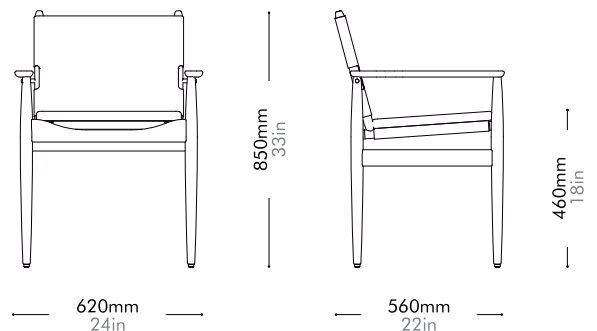

Journey Dining Armchair-CV

by Space
Copenhagen

JN-S211-CV

Materials	Solid wood frame, upholstery, stainless steel oil rubbed copper	
Dimensions	W620 x D560 x H850mm; SH: 460mm | W24" x D22" x H33"; SH: 18"	
Weight	7.5kg | 17lb	
Upholstery	0.7M | 9.0SF	Canvas 1.5M
Shipping Volume	0.40CBM	
Pkg Dimensions	FCL	W685 x D625 x H935mm; 13.82kg | W27" x D25" x H37"; 30lb
	LCL/AIR	W725 x D665 x H1025mm; 19.42kg | W29" x D26" x H40"; 43lb

* Backrest and seating pad ONLY available in Canvas and Saddle Leather

* Cushion is available in all graded-in fabrics and leathers except Batyline Eden and Saddle Leather

Oak	Lead time: 10-12 weeks	
COM/COL	¥138,000	
Fabric	C	¥138,000
	B	¥152,000
	A	¥158,000

Walnut	Lead time: 10-12 weeks	
COM/COL	¥163,000	
Fabric	C	¥163,000
	B	¥177,000
	A	¥183,000