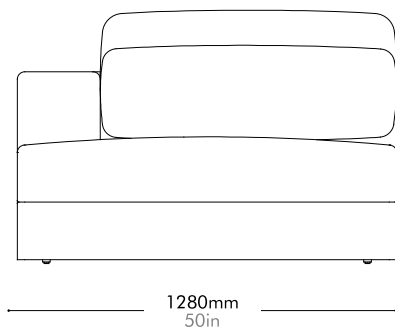

Atelier Chaise Lounge L-Skirt by Space Copenhagen

AT-S430-L

Materials	Solid wood and plywood frame, upholstery	
Dimensions	W1280 x D1780 x H780mm; SH: 425mm | W50" x D70" x H31"; SH: 17"	
Weight	60.0kg | 132lb	
Upholstery	11.2M	
Shipping Volume	1.95CBM	
Pkg Dimensions	FCL	W1380 x D1880 x H750mm; 74.0kg | W54" x D74" x H30"; 163lb
	LCL/AIR	W1400 x D1900 x H845mm; 104.91kg | W55" x D75" x H33"; 231lb

Oak / Walnut   Lead time: 10-12 weeks

COM/COL		¥545,000
Fabric	C	¥545,000
	B	¥784,000
	A	¥867,000