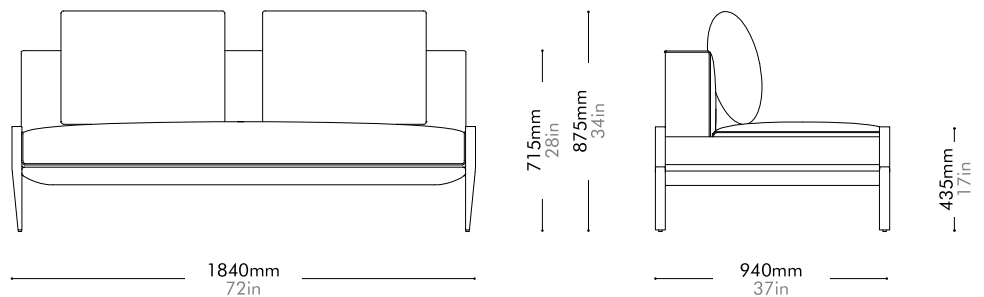

Float Sofa 2 Seater - Armless by Michele De Lucchi

FL-S421

Materials	Steel dark grey powder coat matt frame, upholstery
Dimensions	W1840 x D940 x H715(875)mm; SH: 435mm | W72" x D37" x H28(34)"; SH: 17"
Weight	75.0kg | 165lb
Upholstery	7.5M | 175.0SF
Shipping Volume	1.10CBM
Pkg Dimensions	FCL W1925 x D1025 x H560mm; 84.85kg | W76" x D40" x H22"; 187lb
	LCL/AIR W1965 x D1065 x H650mm; 109.16kg | W77" x D42" x H26"; 241lb

Lead time: 10-12 weeks

COM/COL		¥708,000
Fabric	C	¥708,000
	B	¥924,000
	A	¥1,001,000
Leather	C	¥1,016,000
	B	¥1,286,000
	A	¥1,538,000
PU Leather		¥708,000