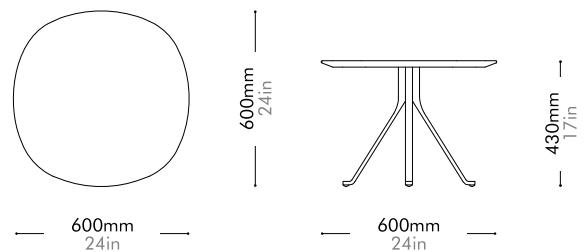

Blink Side Table - Wood Top by Yabu Pushelberg

BL-T110-600-WD

Materials	Wood veneer top, steel black powder coat sand brust
Dimensions	C600 x H430mm | C24" x H17"
Weight	6.0kg | 14lb
Upholstery	
Shipping Volume	0.05+0.08CBM
Pkg Dimensions	FCL W680 x D680 x H110mm; 4.56kg | W27" x D27" x H4"; 10lb
	W410 x D410 x H485mm; 5.0kg | W16" x D16" x H19"; 11lb
	LCL/AIR W700 x D700 x H205mm; 10.25kg | W28" x D28" x H8"; 23lb
	W430 x D430 x H580mm; 7.15kg | W17" x D17" x H23"; 16lb

Oak Lead time: 10-12 weeks
¥153,000

Walnut Lead time: 10-12 weeks
¥172,000