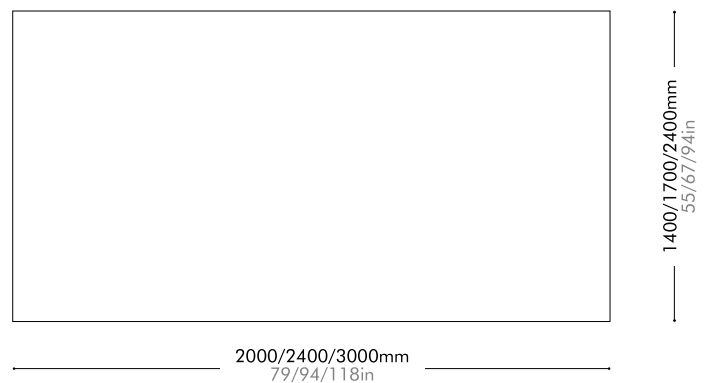

Midnight by Space Copenhagen

WL-R002-S / WL-R002-M / WL-R002-L

Materials	100% Pure new zealand wool
Dimensions	S: L2000 x W1400mm | L79" x W55"
	M: L2400 x W1700mm | L94" x W67"
	L: L3000 x W2400mm | L118" x W94"
Weight	S: 11.0kg / M: 21.0kg / L: 37.0kg | S: 24lb / M: 46lb / L:82lb
Shipping Volume	S: 0.13 / M: 0.16 / L: 0.22 CBM
Pkg Dimensions	FCL/LCL/AIR S: C300 x H1450mm; 29.0kg | C12" x H57"; 64lb
	FCL/LCL/AIR M: C300 x H1750mm; 43.0kg | C12" x H69"; 95lb
	FCL/LCL/AIR L: C300 x H2450mm; 67.0kg | C12" x H96"; 148lb

Lead time: 10-12 weeks

S	¥382,000
M	¥556,000
L	¥981,000