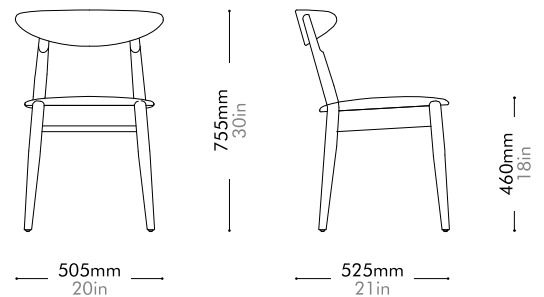

Louisiana Chair (1958) by Vilhelm Wohlert

VW-S220

Materials	Solid wood frame, wood veneer back, upholstered seat
Dimensions	W505 x D525 x H755mm; SH: 460mm | W20" x D21" x H30"; SH: 18"
Weight	4.5kg | 10lb
Upholstery	0.4M | 5.5SF
Shipping Volume	0.28CBM
Pkg Dimensions	FCL W570 x D590 x H840mm; 9.54kg | W22" x D23" x H33"; 21lb
	LCL/AIR W610 x D630 x H930mm; 14.01kg | W24" x D25" x H37"; 31lb

Oak		Lead time: 10-12 weeks
COM/COL		¥163,000
Fabric	C	¥163,000
	B	¥179,000
	A	¥181,000
Leather	C	¥178,000
	B	¥184,000
	A	¥190,000
PU Leather		¥163,000

Walnut		Lead time: 10-12 weeks
COM/COL		¥197,000
Fabric	C	¥197,000
	B	¥203,000
	A	¥206,000
Leather	C	¥202,000
	B	¥208,000
	A	¥214,000
PU Leather		¥197,000