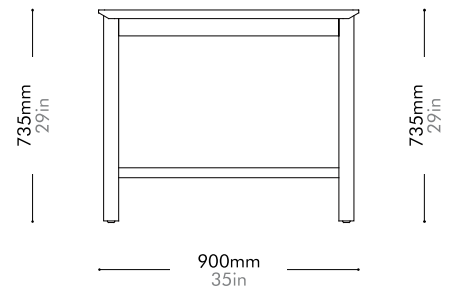

Aya Dining Table W2400 by OEO Studio

AY-T410-2400

Materials	Solid wood frame, wood veneer top, blackened stainless steel
Dimensions	W2400 x D900 x H735mm | W94" x D35" x H29"
Weight	57.0kg | 126lb
Upholstery	
Shipping Volume	0.48CBM
Pkg Dimensions	FCL W2500 x D1140 x H170mm; 65.74kg | W98" x D45" x H7"; 145lb LCL/AIR W2540 x D1180 x H260mm; 100.57kg | W100" x D46" x H10"; 222lb

Oak Lead time: 10-12 weeks
¥410,000

Walnut Lead time: 10-12 weeks
¥474,000