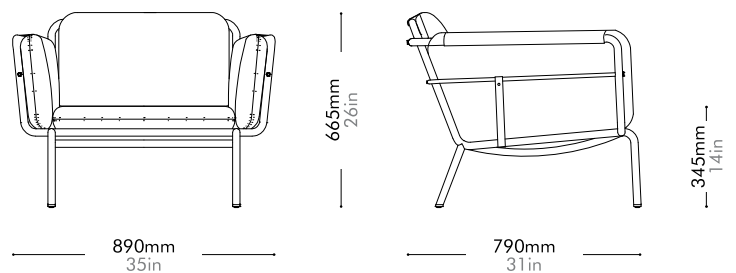

Valet Club Chair by David Rockwell

VA-S411

Materials	Steel black powder coat sand burst frame, stainless steel hairline gold, upholstered cushions, leather belts
Dimensions	W890 x D790 x H665mm; SH: 345mm | W35" x D31" x H26"; SH: 14"
Weight	19.0kg | 42lb
Upholstery	4.2M | 85.8SF
Shipping Volume	0.60CBM
Pkg Dimensions	FCL W960 x D855 x H730mm; 25.70kg | W38" x D34" x H29"; 57lb LCL/AIR W980 x D875 x H825mm; 35.66kg | W39" x D34" x H32"; 79lb

Lead time: 10-12 weeks

COM/COL		¥354,000
Fabric	C	¥354,000
	B	¥441,000
	A	¥471,000
Leather	C	¥470,000
	B	¥573,000
	A	¥669,000