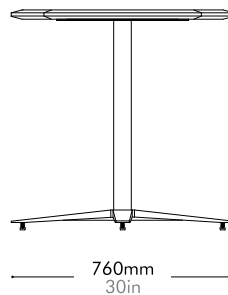

Villon Dining Table R760 - Wood Top by AvroKO

BR-T430-R760-WD

Materials	Wood veneer top, stainless steel hairline gold
Dimensions	W760 x D760 x H750mm | W30" x D30" x H30"
Weight	16.0kg | 35lb
Upholstery	
Shipping Volume	0.57CBM
Pkg Dimensions	FCL W825 x D825 x H835mm; 22.89kg | W32" x D32" x H33"; 50lb
	LCL/AIR W865 x D865 x H925mm; 31.58kg | W34" x D34" x H36"; 70lb

Oak Lead time: 10-12 weeks
¥221,000

Walnut Lead time: 10-12 weeks
¥257,000