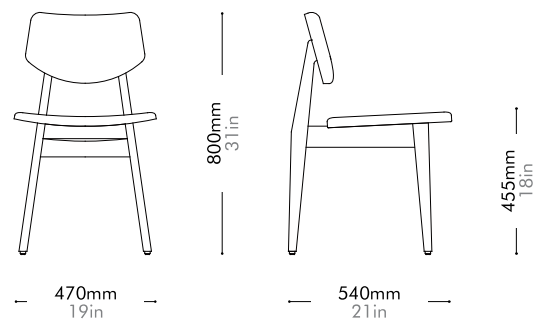

Risom C276 Chair by Jens Risom

RI-S220-UP

Materials	Solid wood frame, upholstery
Dimensions	W470 x D540 x H800mm; SH: 455mm | W19" x D21" x H31"; SH: 18"
Weight	4.5kg | 10lb
Upholstery	0.8M | 12.OSF
Shipping Volume	0.29CBM
Pkg Dimensions	FCL W535 x D605 x H885mm; 9.79kg | W21" x D24" x H35"; 22lb
	LCL/AIR W575 x D645 x H975mm; 14.1kg | W23" x D25" x H38"; 31lb

Oak Lead time: 10-12 weeks

COM/COL		¥151,000
Fabric	C	¥151,000
	B	¥173,000
	A	¥181,000
Leather	C	¥164,000
	B	¥180,000
	A	¥195,000
PU Leather		¥151,000

Walnut Lead time: 10-12 weeks

COM/COL		¥170,000
Fabric	C	¥170,000
	B	¥192,000
	A	¥199,000
Leather	C	¥183,000
	B	¥199,000
	A	¥214,000
PU Leather		¥170,000