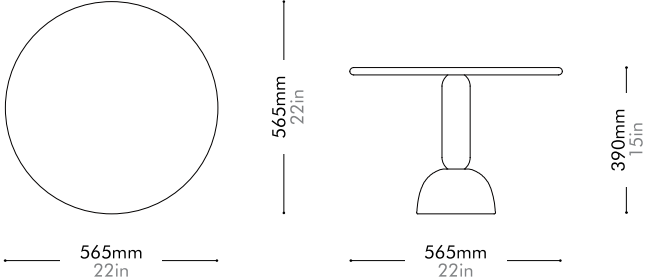

Taiko Side Table C565

by Studio
Stefan Scholten

TK-T110-565

Materials	Terrazzo, steel black powder coat matt
Dimensions	C565 x H390mm | C22" x H15"
Weight	25.0kg | 55lb
Upholstery	
Shipping Volume	0.18CBM
Pkg Dimensions	FCL/LCL/AIR W625 x D625 x H450mm; 35.61kg | W25" x D25" x H18"; 79lb

Lead time: 10-12 weeks

TERRAZZO	¥155,000