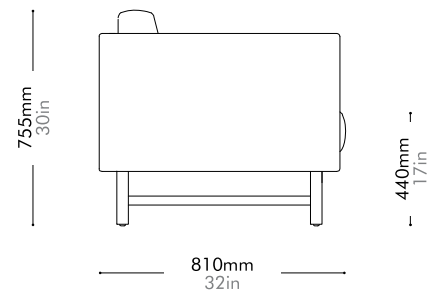

SW-S421

Materials	Solid oak base, upholstery		
Dimensions	W2300 x D810 x H755mm; SH: 440mm | W91" x D32" x H30"; SH: 17"		
Weight	103.5kg | 228lb		
Upholstery	13.2M | 253.OSF	Fabric + Leather	11.0M+55.OSF
Shipping Volume	1.84CBM		
Pkg Dimensions	FCL	W2385 x D895 x H860mm; 117.74kg | W94" x D35" x H34"; 260lb	
	LCL/AIR	W2405 x D915 x H955mm; 143.31kg | W95" x D36" x H38"; 316lb	

Oak		Lead time: 10-12 weeks
COM/COL		¥598,000
Fabric	C	¥598,000
	B	¥892,000
	A	¥995,000
Leather	C	¥957,000
	B	¥1,283,000
	A	¥1,589,000
PU Leather		¥598,000

Oak		Lead time: 10-12 weeks
Fabric + Leather	C+C	¥683,000
	C+B	¥753,000
	C+A	¥820,000
	B+C	¥928,000
	B+B	¥999,000
	B+A	¥1,065,000
	A+C	¥1,014,000
	A+B	¥1,085,000
	A+A	¥1,151,000