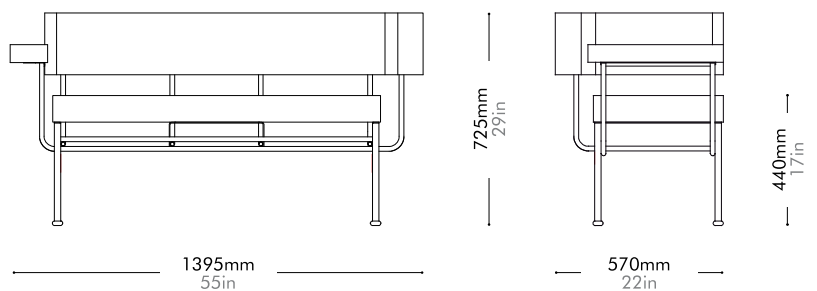

Cotton Club Lounge Chair Two Seater (1988) by Carlo Forcolini

CF-S121

Materials	Steel black powder coat matt, upholstery
Dimensions	W1395 x D570 x H725mm; SH: 440mm | W55" x D22" x H29"; SH: 17"
Weight	26.0kg | 57lb
Upholstery	3.1M | 46.2SF
Shipping Volume	0.80CBM
Pkg Dimensions	FCL W1480 x D655 x H830mm; 34.58kg | W58" x D26" x H33"; 76lb
	LCL/AIR W1500 x D675 x H925mm; 46.34kg | W59" x D27" x H36"; 102lb

Lead time: 10-12 weeks

COM/COL		¥300,000
Fabric	C	¥300,000
	B	¥374,000
	A	¥400,000
Leather	C	¥357,000
	B	¥416,000
	A	¥472,000
PU Leather		¥300,000