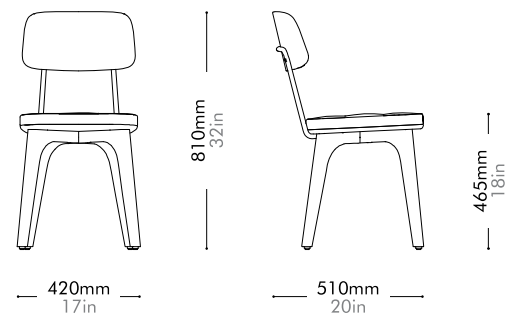

Utility Chair U

by Neri&Hu

UT-S210-UP

Materials	Solid wood legs, plywood panel, steel hairline aged gold, upholstery
Dimensions	W420 x D510 x H810mm; SH: 465mm | W17" x D20" x H32"; SH: 18"
Weight	6.5kg | 14lb
Upholstery	0.6M | 9.9SF
Shipping Volume	0.30CBM
Pkg Dimensions	FCL W600 x D600 x H830mm; 11.61kg | W24" x D24" x H23"; 26lb
	LCL/AIR W620 x D620 x H925mm; 16.08kg | W24" x D24" x H36"; 35lb

Oak		Lead time: 10-12 weeks
COM/COL		¥136,000
Fabric	C	¥136,000
	B	¥147,000
	A	¥151,000
Leather	C	¥148,000
	B	¥159,000
	A	¥170,000
PU Leather		¥136,000

Walnut		Lead time: 10-12 weeks
COM/COL		¥151,000
Fabric	C	¥151,000
	B	¥161,000
	A	¥165,000
Leather	C	¥163,000
	B	¥174,000
	A	¥184,000
PU Leather		¥151,000