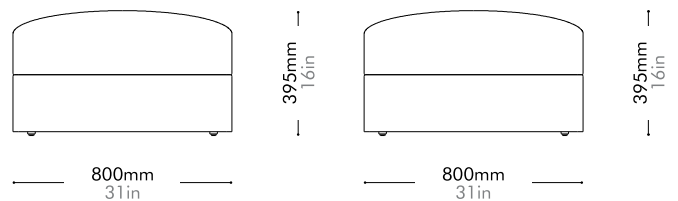

Atelier Small Ottoman-Skirt by Space Copenhagen

AT-S520

Materials	Solid wood and plywood frame, upholstery	
Dimensions	W800 x D800 x H395mm; SH: 395mm | W31" x D31" x H16"; SH: 16"	
Weight	12.0kg | 26lb	
Upholstery	2.2M	
Shipping Volume	0.36CBM	
Pkg Dimensions	FCL	W865 x D865 x H480mm; 16.52kg | W34" x D34" x H19"; 36lb
	LCL/AIR	W885 x D885 x H575mm; 25.62kg | W35" x D35" x H23"; 56lb

Oak / Walnut Lead time: 10-12 weeks

COM/COL		¥189,000
Fabric	C	¥189,000
	B	¥243,000
	A	¥262,000