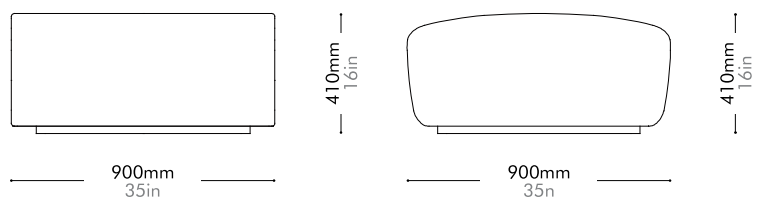

Infinity Backless by Space Copenhagen

IF-S430

Materials	Solid wood and plywood frame, upholstery
Dimensions	W900 x D900 x H410mm; SH: 410mm | W35" x D35" x H16"; SH: 16"
Weight	26.0kg | 57lb
Upholstery	3.9M | 40.2SF
Shipping Volume	0.46CBM
Pkg Dimensions	FCL W965 x D965 x H495mm; 31.33kg | W38" x D38" x H19"; 69lb
	LCL/AIR W985 x D985 x H590mm; 42.60kg | W39" x D39" x H23"; 94lb

Lead time: 10-12 weeks

COM/COL		¥269,000
Fabric	C	¥269,000
	B	¥324,000
	A	¥344,000
Leather	C	¥310,000
	B	¥353,000
	A	¥393,000
PU Leather		¥269,000