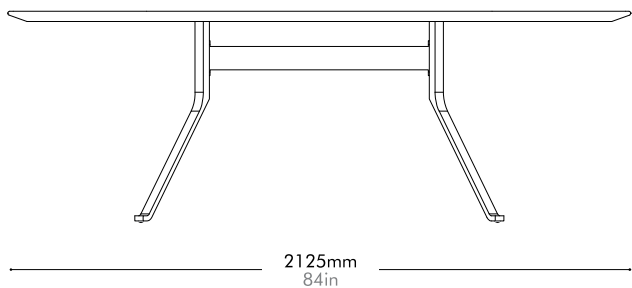

Blink Oval Dining Table - Stone Top by Yabu Pushelberg

BL-T420-2125-ST

Materials	Stone top in gloss paint surface, steel black powder coat sand brus		
Dimensions	W2125 x D1100 x H720mm | W84" x D43" x H28"		
Weight	110.0kg | 243lb		
Upholstery			
Shipping Volume	0.66+0.76CBM		
Pkg Dimensions	FCL	W2250 x D1225 x H240mm; 138.19kg | W89" x D48" x H9"; 304lb	
		W1330 x D756 x H760mm; 20.42kg | W52" x D30" x H30"; 45lb	
	LCL/AIR	W2250 x D1225 x H240mm; 138.19kg | W89" x D48" x H9"; 304lb	
		W1350 x D776 x H855mm; 32.59kg | W53" x D31" x H34"; 72lb	

Stone A   Lead time: 10-12 weeks

¥1,074,000

Stone B   Lead time: 10-12 weeks

¥648,000