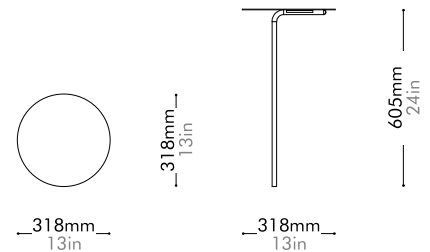

Discipline Sofa Side Table by Neri&Hu

DS-S400-A1

Materials	Stainless steel hairline aged gold
Dimensions	W318 x D318 x H605mm | W13" x D13" x H24"
Weight	2.0kg | 4lb
Upholstery	
Shipping Volume	0.08CBM
Pkg Dimensions	FCL W640 x D360 x H360mm; 3.80kg | W25" x D14" x H14"; 8lb
	LCL/AIR W680 x D400 x H450mm; 6.96kg | W27" x D16" x H18"; 15lb

Metal Lead time: 10-12 weeks

¥66,000