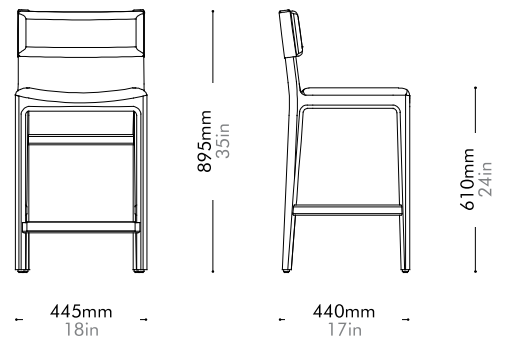

Taylor Bar Chair SH610

by Yabu Pushelberg

TA-S310-610

Materials	Solid wood frame, upholstery, stainless steel hairline aged gold
Dimensions	W445 x D440 x H895mm; SH: 610mm | W18" x D17" x H35"; SH: 24"
Weight	6.0kg | 13lb
Upholstery	1.1M | 23.OSF
Shipping Volume	0.36CBM
Pkg Dimensions	FCL W600 x D600 x H1000mm; 12.40kg | W24" x D24" x H39"; 27lb
	LCL/AIR W620 x D620 x H1095mm; 16.87kg | W24" x D24" x H43"; 37lb

Oak Lead time: 10-12 weeks

COM/COL		¥262,000
Fabric	C	¥262,000
	B	¥284,000
	A	¥291,000
Leather	C	¥300,000
	B	¥332,000
	A	¥362,000
PU Leather		¥262,000

Walnut Lead time: 10-12 weeks

COM/COL		¥297,000
Fabric	C	¥297,000
	B	¥319,000
	A	¥327,000
Leather	C	¥336,000
	B	¥368,000
	A	¥398,000
PU Leather		¥297,000