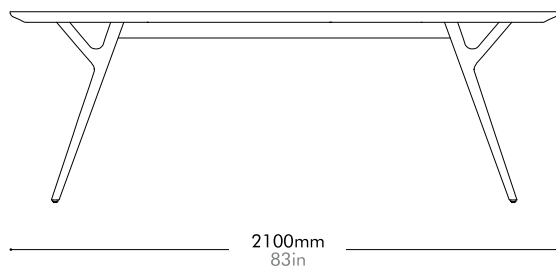

Rén Dining Table W2100

by Space
Copenhagen

RN-T411-2100

Materials	Solid wood legs, wood veneer top, stainless steel hairline gold, steel black powder coat matt		
Dimensions	W2100 x D1100 x H730mm | W83" x D43" x H29"		
Weight	57.0kg | 112lb		
Upholstery			
Shipping Volume	0.38 + 0.51CBM		
Pkg Dimensions	FCL	W2200 x D1200 x H145mm; 58.89kg | W87" x D47" x H6"; 130lb	
		W910 x D720 x H785mm; 12.38kg | W36" x D28" x H31"; 27lb	
	LCL/AIR	W2240 x D1240 x H235mm; 91.16kg | W88" x D49" x H9"; 201lb	
		W930 x D740 x H880mm; 20.37kg | W37" x D29" x H35"; 45lb	

Oak Lead time: 10-12 weeks

¥485,000

Walnut Lead time: 10-12 weeks

¥561,000