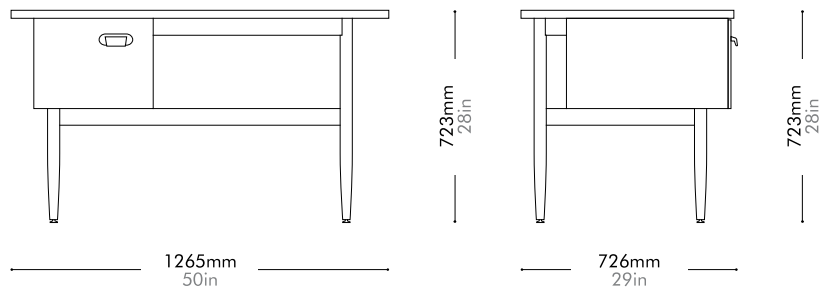

Risom Desk

by Jens Risom

RI-T710

Materials	Solid wood legs and drawers, wood veneer top
Dimensions	W1265 x D726 x H 723mm | W50" x D29" x H28"
Weight	38.0kg | 84lb
Upholstery	
Shipping Volume	0.85CBM
Pkg Dimensions	FCL W1330 x D791 x H808mm; 46.55kg | W52" x D31" x H32"; 103lb
	LCL/AIR W1370 x D831 x H898mm; 59.78kg | W54" x D33" x H35"; 132lb

Oak Lead time: 10-12 weeks
¥325,000

Walnut Lead time: 10-12 weeks
¥382,000