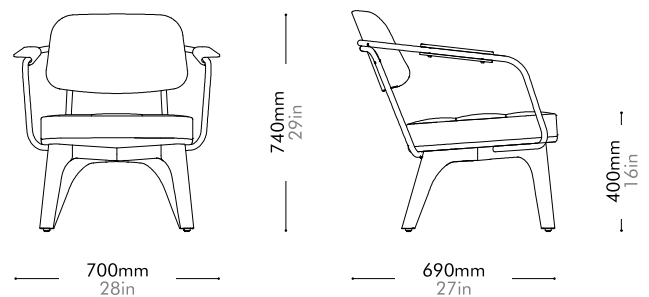

Utility Lounge Chair - Half Back by Neri&Hu

UT-S111-H

Materials	Solid wood legs, veneer plywood panel, steel hairline aged gold, upholstery
Dimensions	W700 x D690 x H740mm; SH: 400mm | W28" x D27" x H29"; SH: 16"
Weight	10.0kg | 22lb
Upholstery	1.1M | 23.1SF
Shipping Volume	0.48CBM
Pkg Dimensions	FCL W765 x D755 x H825mm; 16.28kg | W30" x D30" x H32"; 36lb
	LCL/AIR W785 x D775 x H920mm; 23.35kg | W31" x D31" x H36"; 51lb

Oak		Lead time: 10-12 weeks
COM/COL		¥250,000
Fabric	C	¥250,000
	B	¥271,000
	A	¥278,000
Leather	C	¥279,000
	B	¥305,000
	A	¥329,000
PU Leather		¥250,000

Walnut		Lead time: 10-12 weeks
COM/COL		¥257,000
Fabric	C	¥257,000
	B	¥279,000
	A	¥286,000
Leather	C	¥287,000
	B	¥313,000
	A	¥337,000
PU Leather		¥257,000