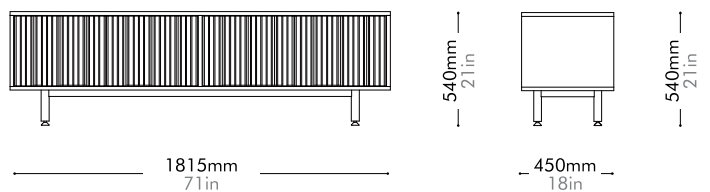

Seiton TV Cabinet by OEO Studio

SE-C120

Materials	Solid wood with wood veneer panels, steel black powder coat matt
Dimensions	W1815 x D450 x H540mm | W71" x D18" x H21"
Weight	45.0kg | 93lb
Upholstery	
Shipping Volume	0.64CBM
Pkg Dimensions	FCL W1900 x D535 x H625mm; 52.32kg | W75" x D21" x H25"; 115lb
	LCL/AIR W1920 x D555 x H720mm; 64.70kg | W76" x D22" x H28"; 143lb

Oak	Lead time: 10-12 weeks
	¥384,000

Walnut	Lead time: 10-12 weeks
	¥422,000