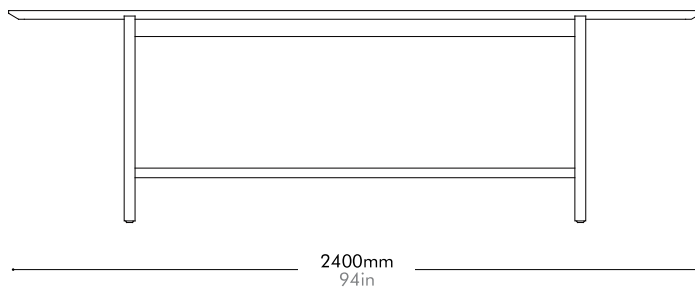

Aya Dining Table W2400 by OEO Studio

AY-T410-2400

Materials	Solid wood frame, wood veneer top, blackened stainless steel
Dimensions	W2400 x D900 x H735mm | W94" x D35" x H29"
Weight	57.0kg | 126lb
Upholstery	
Shipping Volume	0.48CBM
Pkg Dimensions	FCL W2500 x D1140 x H170mm; 65.74kg | W98" x D45" x H7"; 145lb LCL/AIR W2540 x D1180 x H260mm; 100.57kg | W100" x D46" x H10"; 222lb

Oak Lead time: 10-12 weeks
¥410,000

Walnut Lead time: 10-12 weeks
¥474,000