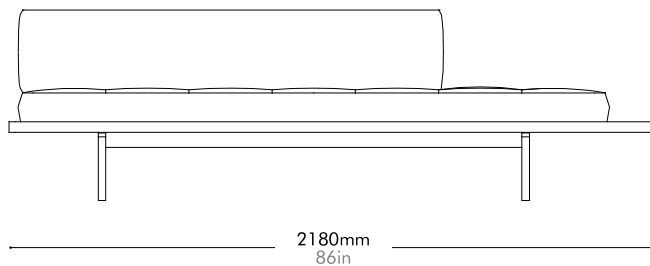

Discipline Sofa Half Back L

by Neri&Hu

DS-S430-L

Materials	Solid wood and wood veneer base, stainless steel hairline aged gold legs and brackets, upholstery		
Dimensions	W2180 x D960 x H650mm; SH: 380mm | W86" x D38" x H26"; SH: 15"		
Weight	95.0kg | 209lb		
Upholstery	4.5M | 90.0SF	Fabric + Leather	1.6M+70.0SF
Shipping Volume	1.79CBM		
Pkg Dimensions	FCL	W2265 x D1045 x H755mm; 108.59kg | W89" x D41" x H30"; 240lb	
	LCL/AIR	W2305 x D1085 x H845mm; 137.65kg | W91" x D43" x H33"; 303lb	

Oak

Lead time: 10-12 weeks

COM/COL		¥688,000
Fabric	C	¥688,000
	B	¥781,000
	A	¥814,000
Leather	C	¥804,000
	B	¥909,000
	A	¥1,008,000
PU Leather		¥688,000

Walnut

Lead time: 10-12 weeks

COM/COL		¥701,000
Fabric	C	¥701,000
	B	¥794,000
	A	¥827,000
Leather	C	¥818,000
	B	¥923,000
	A	¥1,022,000
PU Leather		¥701,000