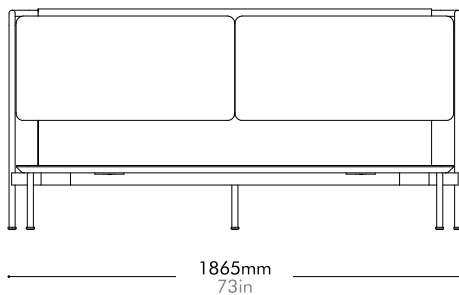

Crawford Bed

Double Size

by Tom Fereday

CR-B110-D

Materials	Wood veneer base, steel black powder coat matt, upholstery		
Dimensions	W1865 x D2255 x H900mm | W73" x D89" x H35"		
Weight	76.0kg | 168lb		
Upholstery	4.0M | 66.0SF		
Shipping Volume	0.33+0.43CBM		
Pkg Dimensions	FCL	W2160 x D985 x H155mm; 49.60kg | W85" x D39" x H6"; 109lb	
		W1980 x D465 x H465mm; 38.68kg | W78" x D18" x H18"; 85lb	
	LCL/AIR	W2200 x D1025 x H245mm; 75.80kg | W87" x D40" x H10"; 167lb	
		W2020 x D505 x H555mm; 50.54kg | W80" x D20" x H22"; 111lb	

Oak		Lead time: 10-12 weeks
COM/COL		¥485,000
Fabric	C	¥485,000
	B	¥571,000
	A	¥602,000
Leather	C	¥572,000
	B	¥655,000
	A	¥733,000
PU Leather		¥485,000

Walnut		Lead time: 10-12 weeks
COM/COL		¥562,000
Fabric	C	¥562,000
	B	¥648,000
	A	¥679,000
Leather	C	¥649,000
	B	¥732,000
	A	¥810,000
PU Leather		¥562,000