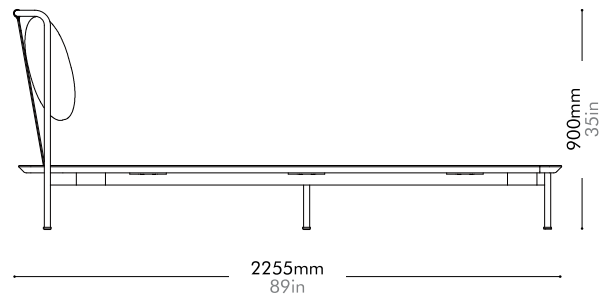

Crawford Bed

King Size

by Tom Fereday

CR-B110-K

Materials	Wood veneer base, steel black powder coat matt, upholstery		
Dimensions	W2265 x D2255 x H900mm W89" x D89" x H35"		
Weight	86.0kg 189lb		
Upholstery	5.0M 78.0SF		
Shipping Volume	0.33+0.43CBM		
Pkg Dimensions	FCL	W2160 x D985 x H155mm; 57.60kg W85" x D39" x H6"; 127lb	
		W1980 x D465 x H465mm; 40.68kg W78" x D18" x H18"; 90lb	
	LCL/AIR	W2200 x D1025 x H245mm; 83.80kg W87" x D40" x H10"; 185lb	
		W2020 x D505 x H555mm; 52.54kg W80" x D20" x H22"; 116lb	

Dawn Bed

Double Size

by Space
Copenhagen

DA-B110-D

Materials	Stainless steel oil rubbed copper, steel black powder coat matt, solid wood with wood veneer frame, upholstery back	
Dimensions	W1700 x D2130 x H1100mm W67" x D84" x H43"	
Weight	48.0kg 106lb	
Upholstery	1.8M 15.0SF	
Shipping Volume	0.16+0.63CBM	
Pkg Dimensions	FCL	W2080 x D240 x H330mm; 23.43kg W82" x D9" x H13"; 52lb
		W1800 x D1100 x H320mm; 35.53kg W71" x D43" x H13"; 78lb
	LCL/AIR	W2120 x D280 x H420mm; 30.33kg W83" x D11" x H17"; 67lb
		W1840 x D1140 x H410mm; 59.90kg W72" x D45" x H16"; 132lb