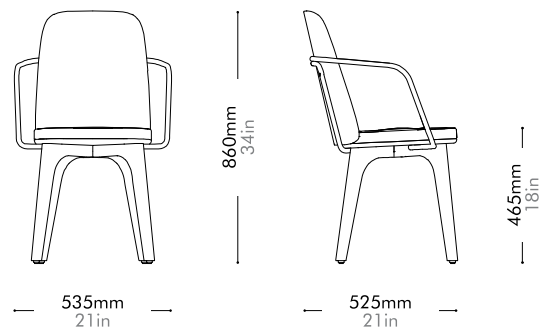

Utility Lounge Chair by Neri&Hu

UT-S111

Materials	Solid wood legs, plywood panel, steel hairline aged gold, upholstery
Dimensions	W700 x D725 x H835mm; SH: 385mm W28" x D29" x H33"; SH: 15"
Weight	16.0kg 35lb
Upholstery	1.4M 28.6SF
Shipping Volume	0.56CBM
Pkg Dimensions	FCL W765 x D790 x H920mm; 23.20kg W30" x D31" x H36"; 51lb
	LCL/AIR W785 x D810 x H1015mm; 30.59kg W31" x D32" x H40"; 67lb