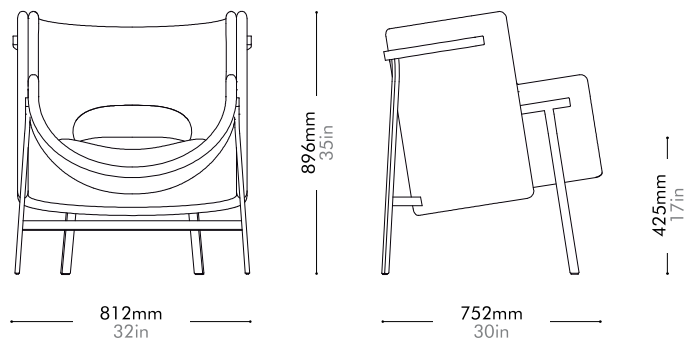

Kite Lounge Chair-Deep

by Nendo

KT-S110-D

Materials	Steel black powder coat matt, upholstered moulded foam shell
Dimensions	W812 x D752 x H896mm; SH: 425mm | W32" x D30" x H35"; SH: 17"
Weight	31.0kg | 68lb
Upholstery	7.0M | 160.0SF
Shipping Volume	0.75CBM
Pkg Dimensions	FCL W897 x D837 x H1001mm; 39.72kg | W35" x D33" x H39"; 88lb
	LCL/AIR W937 x D877 x H1091mm; 49.27kg | W37" x D35" x H43"; 109lb

Lead time: 10-12 weeks

COM/COL		¥418,000
Fabric	C	¥418,000
	B	¥600,000
	A	¥652,000
Leather	C	¥697,000
	B	¥903,000
	A	¥1,095,000
PU Leather		¥418,000