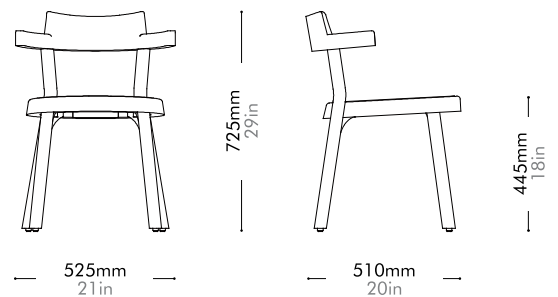

Pagoda Chair Cane - Wood Leg by BassamFellows

PA-S220-WD

Materials	Solid wood frame, cane, aluminum alloy
Dimensions	W525 x D510 x H725mm; SH: 445mm | W21" x D20" x H29"; SH: 18"
Weight	5.5kg | 12lb
Upholstery	
Shipping Volume	0.06CBM
Pkg Dimensions	FCL W705 x D567 x H1155mm; 7.05kg | W28" x D22" x H6"; 16lb
	LCL/AIR W745 x D607 x H245mm; 12.31kg | W29" x D27" x H10"; 27lb

Oak Lead time: 10-12 weeks
¥170,000

Walnut Lead time: 10-12 weeks
¥208,000