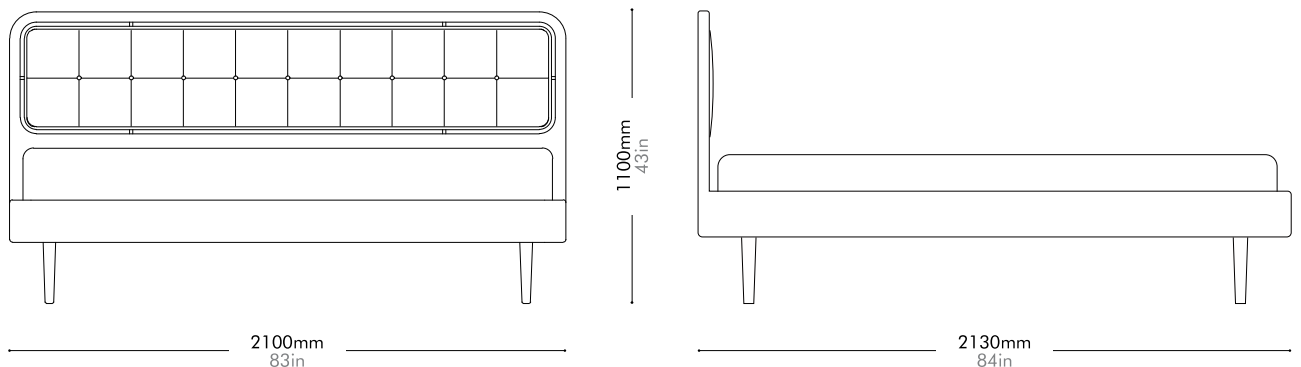

DA-B110-K

Materials	Stainless steel oil rubbed copper, steel black powder coat matt, solid wood with wood veneer frame, upholstery back	
Dimensions	W2100 x D2130 x H1100mm | W83" x D84" x H43"	
Weight	56.0kg | 123lb	
Upholstery	2.0M | 19.0SF	
Shipping Volume	0.17+0.77CBM	
Pkg Dimensions	FCL	W2180 x D240 x H330mm; 27.58kg | W86" x D9" x H13"; 61lb
		W2200 x D1100 x H320mm; 40.95kg | W87" x D43" x H13"; 90lb
	LCL/AIR	W2220 x D280 x H420mm; 34.80kg | W87" x D11" x H17"; 77lb
		W2240 x D1140 x H410mm; 70.62kg | W88" x D45" x H16"; 156lb

Oak		Lead time: 10-12 weeks
COM/COL		¥645,000
Fabric	C	¥645,000
	B	¥664,000
	A	¥671,000
Leather	C	¥672,000
	B	¥695,000
	A	¥717,000
PU Leather		¥645,000

Walnut		Lead time: 10-12 weeks
COM/COL		¥728,000
Fabric	C	¥728,000
	B	¥747,000
	A	¥754,000
Leather	C	¥755,000
	B	¥779,000
	A	¥801,000
PU Leather		¥728,000