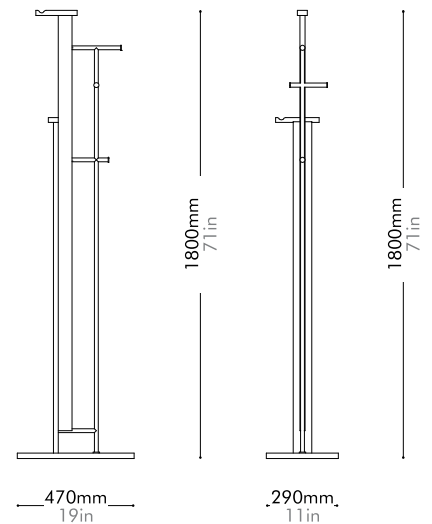

Inter Coat Hanger by Neri&Hu

IT-V110

Materials	Solid wood frame, stainless steel oil rubbed copper, steel black powder coat matt
Dimensions	W470 x D290 x H1800mm | W19" x D11" x H71"
Weight	12.0kg | 26lb
Upholstery	
Shipping Volume	0.36CBM
Pkg Dimensions	FCL W535 x D355 x H1885mm; 25.55kg | W21" x D14" x H74"; 56lb
	LCL/AIR W555 x D375 x H1980mm; 27.97kg | W22" x D15" x H78"; 62lb

Oak Lead time: 10-12 weeks
¥156,000

Walnut Lead time: 10-12 weeks
¥184,000