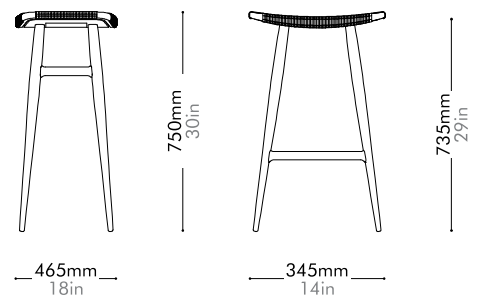

Freja Bar Stool SH750 Paper Cord Seat by Space Copenhagen

FE-S320-PC

Materials	Solid wood frame, paper cord seat
Dimensions	W465 x D345 x H750mm; SH: 735mm | W18" x D14" x H30"; SH: 29"
Weight	3.6kg | 8lb
Upholstery	
Shipping Volume	0.18CBM
Pkg Dimensions	FCL W530 x D410 x H835mm; 7.85kg | W21" x D16" x H33"; 17lb
	LCL/AIR W570 x D450 x H925mm; 10.83kg | W22" x D18" x H36"; 24lb

Oak Lead time: 10-12 weeks
¥148,000

Walnut Lead time: 10-12 weeks
¥182,000