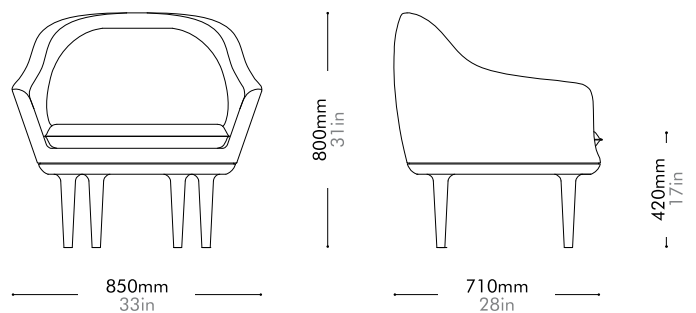

Lunar Lounge Chair Large by Space Copenhagen

LN-S111-L

Materials	Solid wood legs, upholstered moulded foam frame, upholstered cushion
Dimensions	W850 x D710 x H800mm; SH: 420mm | W33" x D28" x H31"; SH: 17"
Weight	23.5kg | 52lb
Upholstery	3.7M | 71.5SF
Shipping Volume	0.59CBM
Pkg Dimensions	FCL W900 x D800 x H820mm; 30.47kg | W35" x D31" x H32"; 67lb
	LCL/AIR W920 x D820 x H915mm; 39.23kg | W36" x D32" x H36"; 87lb

Oak		Lead time: 10-12 weeks
COM/COL		¥472,000
Fabric	C	¥472,000
	B	¥555,000
	A	¥584,000
Leather	C	¥573,000
	B	¥665,000
	A	¥752,000
PU Leather		¥472,000

Walnut		Lead time: 10-12 weeks
COM/COL		¥499,000
Fabric	C	¥499,000
	B	¥583,000
	A	¥612,000
Leather	C	¥601,000
	B	¥693,000
	A	¥779,000
PU Leather		¥499,000