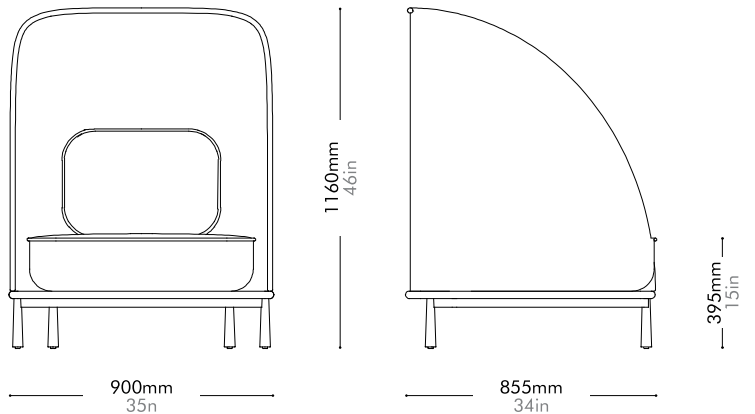

Arc Highback Lounge Chair

by Hallgeir Homstvedt

AR-S121

Materials	Wood veneer base, steel black powder coat matt leg, upholstery
Dimensions	W900 x D855 x H1160mm; SH: 395mm W35" x D34" x H46"; SH: 15"
Weight	43.0kg 95lb
Upholstery	6.6M 154.0SF
Shipping Volume	1.17CBM
Pkg Dimensions	FCL W985 x D940 x H1265mm; 55.40kg W39" x D37" x H50"; 122lb LCL/AIR W1005 x D960 x H1360mm; 66.61kg W40" x D38" x H54"; 147lb

Arc Lounge Chair by Hallgeir Homstvedt

AR-S111

Materials	Wood veneer base, steel black powder coat matt leg, upholstery
Dimensions	W900 x D855 x H785mm; SH: 395mm W35" x D34" x H31"; SH: 15"
Weight	38.0kg 84lb
Upholstery	5.5M 121.0SF
Shipping Volume	0.82CBM
Pkg Dimensions	FCL W985 x D940 x H890mm; 46.58kg W39" x D37" x H35"; 103lb
	LCL/AIR W1005 x D960 x H985mm; 57.79kg W40" x D38" x H39"; 127lb