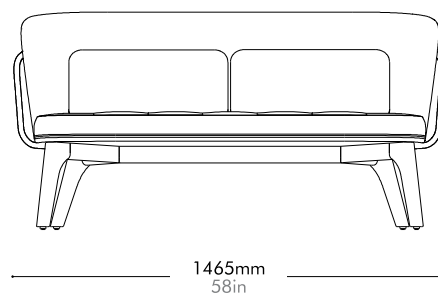

Utility Lounge Chair Two Seater - Full Back by Neri&Hu

UT-S121-F

Materials	Solid wood legs, veneer plywood panel, steel hairline aged gold, upholstery
Dimensions	W1465 x D670 x H740mm; SH: 400mm | W58" x D26" x H29"; SH: 16"
Weight	20.0kg | 44lb
Upholstery	5.0M | 104.5SF
Shipping Volume	0.93CBM
Pkg Dimensions	FCL W1530 x D735 x H825mm; 29.18kg | W60" x D29" x H32"; 64lb
	LCL/AIR W1550 x D755 x H920mm; 42.78kg | W61" x D30" x H36"; 94lb

Oak		Lead time: 10-12 weeks
COM/COL		¥501,000
Fabric	C	¥501,000
	B	¥598,000
	A	¥632,000
Leather	C	¥634,000
	B	¥751,000
	A	¥861,000
PU Leather		¥501,000

Walnut		Lead time: 10-12 weeks
COM/COL		¥549,000
Fabric	C	¥549,000
	B	¥646,000
	A	¥680,000
Leather	C	¥682,000
	B	¥799,000
	A	¥909,000
PU Leather		¥549,000