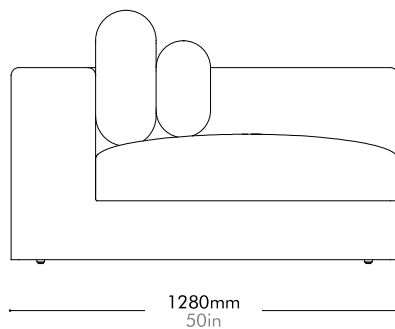

Atelier Corner-Skirt

by Space Copenhagen

AT-S420

Materials	Solid wood and plywood frame, upholstery		
Dimensions	W1280 x D1280 x H780mm; SH: 425mm | W50" x D50" x H31"; SH: 17"		
Weight	45.0kg | 99lb		
Upholstery	9.1M		
Shipping Volume	1.43CBM		
Pkg Dimensions	FCL	W1380 x D1380 x H750mm; 56.34kg | W54" x D54" x H30"; 124lb	
	LCL/AIR	W1400 x D1400 x H845mm; 79.12kg | W55" x D55" x H33"; 174lb	

Oak / Walnut Lead time: 10-12 weeks

COM/COL		¥415,000
Fabric	C	¥415,000
	B	¥609,000
	A	¥677,000