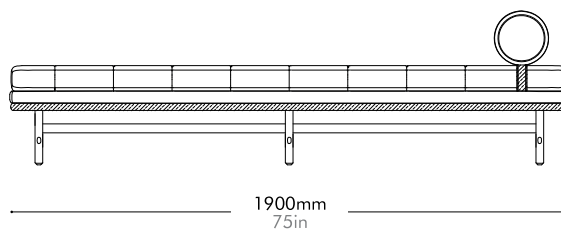

SW Daybed by OEO Studio

SW-B110

Materials	Solid oak base, upholstery		
Dimensions	W1900 x D800 x H525mm; SH: 340mm | W75" x D31" x H21"; SH: 13"		
Weight	38.5kg | 85lb		
Upholstery	6.1M | 99.0SF	Fabric + Leather	5.0M+16.5SF
Shipping Volume	0.72CBM		
Pkg Dimensions	FCL	W1965 x D865 x H423mm; 46.19kg | W77" x D34" x H17"; 102lb	
	LCL/AIR	W1985 x D885 x H518mm; 66.60kg | W78" x D35" x H20"; 147lb	

Oak		Lead time: 10-12 weeks
COM/COL		¥428,000
Fabric	C	¥428,000
	B	¥550,000
	A	¥593,000
Leather	C	¥547,000
	B	¥663,000
	A	¥772,000
PU Leather		¥428,000

Oak		Lead time: 10-12 weeks
Fabric + Leather	C+C	¥447,000
	C+B	¥466,000
	C+A	¥484,000
	B+C	¥547,000
	B+B	¥566,000
	B+A	¥584,000
	A+C	¥582,000
	A+B	¥601,000
	A+A	¥620,000