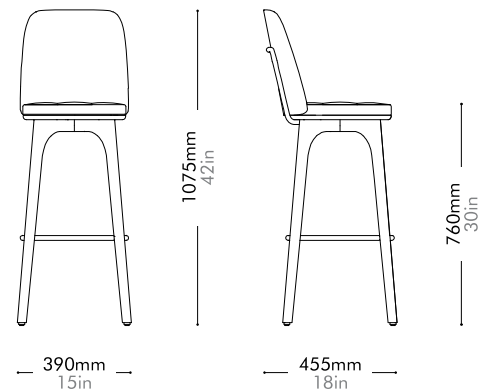

Utility Bar Chair SH760

by Neri&Hu

UT-S310-760

Materials	Solid wood legs, plywood panel, steel hairline aged gold, upholstery
Dimensions	W390 x D455 x H1075mm; SH: 760mm | W35.5" x D33.5" x H31"; SH: 15"
Weight	7.5kg | 17lb
Upholstery	0.9M | 12.1SF
Shipping Volume	0.27CBM
Pkg Dimensions	FCL W455 x D520 x H1160mm; 14.28kg | W20" x D20" x H46"; 31lb
	LCL/AIR W475 x D540 x H1255mm; 17.26kg | W19" x D21" x H49"; 38lb

Oak		Lead time: 10-12 weeks
COM/COL		¥171,000
Fabric	C	¥171,000
	B	¥191,000
	A	¥197,000
Leather	C	¥186,000
	B	¥201,000
	A	¥215,000
PU Leather		¥171,000

Walnut		Lead time: 10-12 weeks
COM/COL		¥192,000
Fabric	C	¥192,000
	B	¥212,000
	A	¥218,000
Leather	C	¥207,000
	B	¥222,000
	A	¥236,000
PU Leather		¥192,000