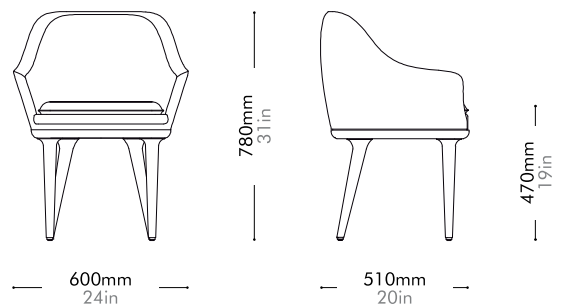

Lunar Dining Chair Small

by Space Copenhagen

LN-S221-S

Materials	Solid wood legs, upholstered moulded foam frame, upholstered cushion
Dimensions	W600 x D510 x H780mm; SH: 470mm | W24" x D20" x H31"; SH: 19"
Weight	12.5kg | 28lb
Upholstery	2.1M | 41.8SF
Shipping Volume	0.40CBM
Pkg Dimensions	FCL W680 x D680 x H870mm; 18.51kg | W27" x D27" x H34"; 41lb
	LCL/AIR W700 x D700 x H965mm; 24.20kg | W28" x D28" x H38"; 53lb

Oak		Lead time: 10-12 weeks
COM/COL		¥212,000
Fabric	C	¥212,000
	B	¥255,000
	A	¥271,000
Leather	C	¥261,000
	B	¥306,000
	A	¥349,000
PU Leather		¥212,000

Walnut		Lead time: 10-12 weeks
COM/COL		¥235,000
Fabric	C	¥235,000
	B	¥278,000
	A	¥294,000
Leather	C	¥284,000
	B	¥329,000
	A	¥372,000
PU Leather		¥235,000