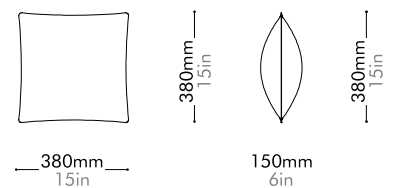

QI Pillow Small

by Neri&Hu

QI-S400-A1

Materials	Upholstery
Dimensions	W380 x D380 x H150mm | W15" x D15" x H6"
Weight	0.8kg | 2lb
Upholstery	0.5M | 7.7SF
Shipping Volume	0.03CBM
Pkg Dimensions	FCL/LCL/AIR W410 x D410 x H180mm; 1.67kg | W16" x D16" x H7"; 4lb

Lead time: 10-12 weeks

COM/COL		¥24,000
Fabric	C	¥24,000
	B	¥33,000
	A	¥36,000
Leather	C	¥32,000
	B	¥40,000
	A	¥47,000
PU Leather		¥24,000