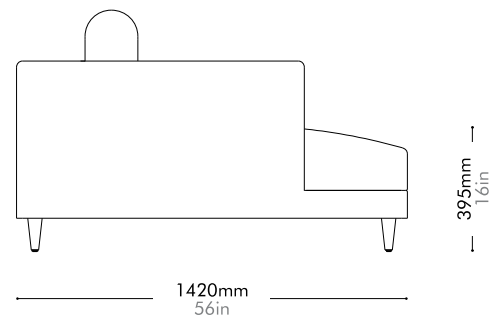

Atelier Small Chaise Lounge L-Leg by Space Copenhagen

AT-S461-L

Materials	Solid wood and plywood frame, upholstery	
Dimensions	W1020 x D1420 x H750mm; SH: 395mm | W40" x D56" x H30"; SH: 16"	
Weight	40.0kg | 88lb	
Upholstery	6.6M	
Shipping Volume	1.23CBM	
Pkg Dimensions	FCL	W1120 x D1520 x H720mm; 50.30kg | W44" x D60" x H28"; 111lb
	LCL/AIR	W1140 x D1540 x H815mm; 70.70kg | W45" x D61" x H32"; 156lb

Oak / Walnut Lead time: 10-12 weeks

COM/COL		¥394,000
Fabric	C	¥394,000
	B	¥538,000
	A	¥589,000