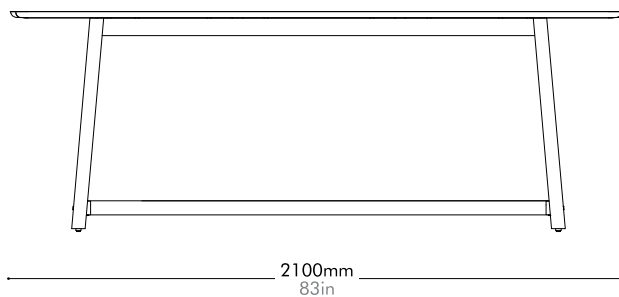

Mandarin Dining Table

W2100

by Neri&Hu

MA-T410-2100

Materials	Solid wood frame, wood veneer top, stainless steel hairline gold, blackened stainless steel		
Dimensions	W2100 x D900 x H750mm | W83" x D35" x H30"		
Weight	44.0kg | 97lb		
Upholstery			
Shipping Volume	0.32+0.12CBM		
Pkg Dimensions	FCL	W2180 x D980 x H150mm; 40.58kg | W86" x D39" x H6"; 89lb	
		W820 x D800 x H180mm; 12.45kg | W32" x D31" x H7"; 27lb	
	LCL/AIR	W2200 x D1000 x H245mm; 66.15kg | W87" x D39" x H9"; 146lb	
		W840 x D820 x H275mm; 20.45kg | W33" x D32" x H11"; 45lb	

Oak Lead time: 10-12 weeks
¥436,000

Walnut Lead time: 10-12 weeks
¥607,000