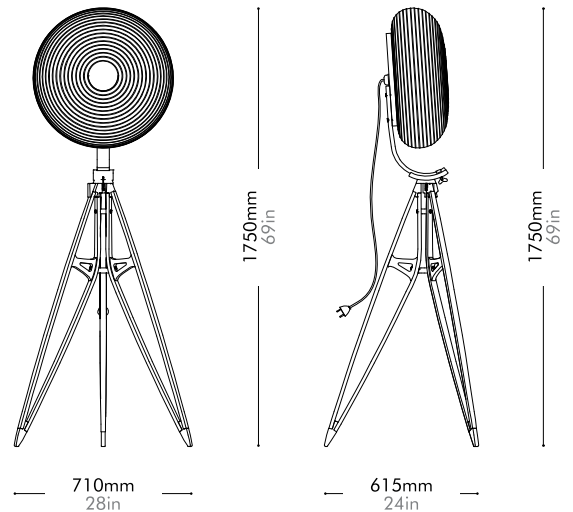

Kyoto Floor Lamp

by OEO Studio

KY-L110

Materials	Solid wood base, washi paper, brass plated stainless steel hardware	
Dimensions	W710 x D615 x H1750mm | W28" x D24" x H69"	
Weight	3.0kg | 7lb	
Upholstery		
Shipping Volume	0.04 + 0.12CBM	
Pkg Dimensions	FCL	W1195 x D215 x H175mm; 3.14kg | W47" x D8" x H7"; 7lb
		W635 x D635 x H295mm; 3.36kg | W48" x D9" x H11"; 14lb
	LCL/AIR	W1215 x D235 x H270mm; 6.45kg | W25" x D25" x H12"; 7lb
		W655 x D655 x H315mm; 8.35kg | W26" x D26" x H12"; 18lb

* LIGHT SOURCE NOT INCLUDED

Oak

Lead time: 10-12 weeks

¥273,000