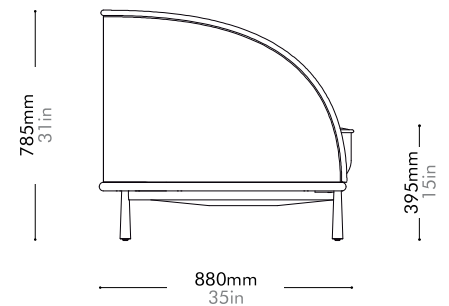

Arc Sofa Love Seat by Hallgeir Homstvedt

AR-S430

Materials	Wood veneer base, steel black powder coat matt leg, upholstery
Dimensions	W1620 x D880 x H785mm; SH: 395mm | W64" x D35" x H31"; SH: 15"
Weight	68.0kg | 150lb
Upholstery	7.2M | 165.0SF
Shipping Volume	1.46CBM
Pkg Dimensions	FCL W1705 x D965 x H890mm; 80.03kg | W67" x D38" x H35"; 176lb LCL/AIR W1725 x D985 x H985mm; 99.78kg | W68" x D39" x H39"; 220lb

Oak		Lead time: 10-12 weeks
COM/COL		¥587,000
Fabric	C	¥587,000
	B	¥758,000
	A	¥818,000
Leather	C	¥895,000
	B	¥1,150,000
	A	¥1,389,000
PU Leather		¥587,000

Walnut		Lead time: 10-12 weeks
COM/COL		¥613,000
Fabric	C	¥613,000
	B	¥785,000
	A	¥845,000
Leather	C	¥921,000
	B	¥1,176,000
	A	¥1,415,000
PU Leather		¥613,000