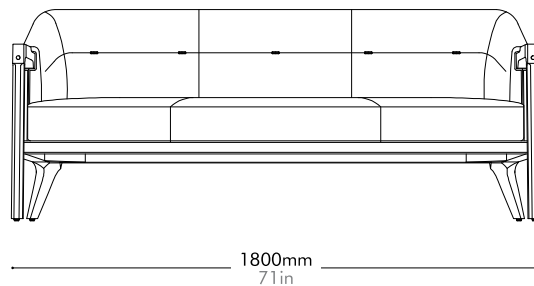

Alva Sofa

by AvroKO

BR-S421

Materials	Solid wood frame, upholstery, stainless steel hairline gold		
Dimensions	W1800 x D795 x H720mm; SH: 420mm | W71" x D31" x H28"; SH: 17"		
Weight	60.0kg | 132lb		
Upholstery	6.6M | 154.OSF		
Shipping Volume	1.37CBM		
Pkg Dimensions	FCL	W1885 x D880 x H825mm; 71.55kg | W74" x D35" x H32"; 158lb	
	LCL/AIR	W1925 x D920 x H915mm; 92.13kg | W76" x D36" x H36"; 203lb	

Oak Lead time: 10-12 weeks

COM/COL		¥612,000
Fabric	C	¥612,000
	B	¥767,000
	A	¥822,000
Leather	C	¥858,000
	B	¥1,067,000
	A	¥1,263,000
PU Leather		¥612,000

Walnut Lead time: 10-12 weeks

COM/COL		¥621,000
Fabric	C	¥621,000
	B	¥776,000
	A	¥830,000
Leather	C	¥867,000
	B	¥1,076,000
	A	¥1,271,000
PU Leather		¥621,000