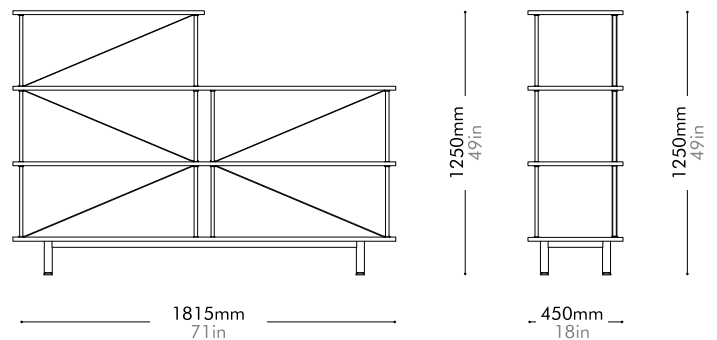

Seiton 3-1 L

by OEO Studio

SE-SF131-L

Materials	Steel black powder coat matt, wood veneer shelves
Dimensions	W1815 x D450 x H1250mm | W71" x D18" x H49"
Weight	42.5kg | 94lb
Upholstery	
Shipping Volume	0.22CBM
Pkg Dimensions	FCL W1915 x D550 x H210mm; 46.54kg | W75" x D22" x H8"; 103lb
	LCL/AIR W1955 x D590 x H300mm; 59.94kg | W77" x D23" x H11"; 131lb

Oak Lead time: 10-12 weeks
¥335,000

Walnut Lead time: 10-12 weeks
¥338,000