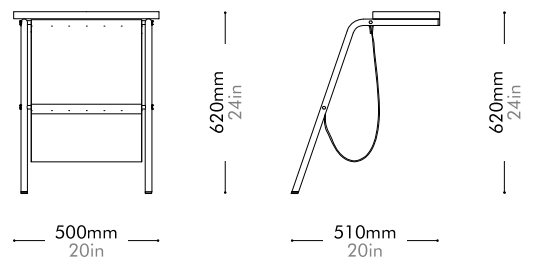

Valet Magazine Rack by David Rockwell

VA-SF110

Materials	Wood veneer top, steel black powder coat sand burst, stainless steel hairline gold, leather
Dimensions	W500 x D510 x H620mm | W20" x D20" x H24"
Weight	4.5kg | 10lb
Upholstery	
Shipping Volume	0.03CBM
Pkg Dimensions	FCL W855 x D325 x H115mm; 5.57kg | W34" x D13" x H5"; 12lb
	LCL/AIR W875 x D345 x H135mm; 9.07kg | W34" x D14" x H5"; 20lb

* only available in Brown Saddle Leather

Walnut Lead time: 10-12 weeks

Leather (standard) **¥153,000**