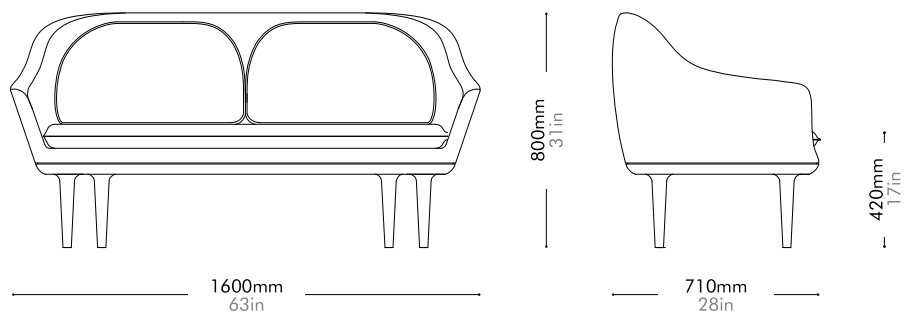

Lunar Sofa

by Space
Copenhagen

LN-S411

Materials	Solid wood legs, upholstered moulded foam frame, upholstered cushion
Dimensions	W1600 x D710 x H800mm; SH: 420mm | W63" x D28" x H31"; SH: 17"
Weight	45.5kg | 100lb
Upholstery	6.4M | 121.0SF
Shipping Volume	1.21CBM
Pkg Dimensions	FCL W1685 x D795 x H905mm; 56.51kg | W66" x D31" x H36"; 125lb LCL/AIR W1705 x D815 x H1000mm; 72.65kg | W67" x D32" x H39"; 160lb

Oak		Lead time: 10-12 weeks
COM/COL		¥554,000
Fabric	C	¥554,000
	B	¥686,000
	A	¥732,000
Leather	C	¥712,000
	B	¥857,000
	A	¥993,000
PU Leather		¥554,000

Walnut		Lead time: 10-12 weeks
COM/COL		¥578,000
Fabric	C	¥578,000
	B	¥710,000
	A	¥756,000
Leather	C	¥737,000
	B	¥881,000
	A	¥1,017,000
PU Leather		¥578,000