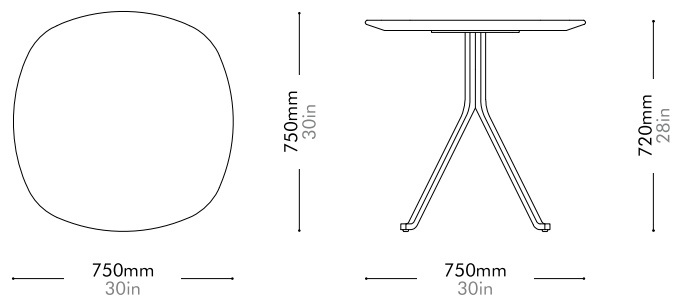

Blink Café Table - Wood Top by Yabu Pushelberg

BL-T310-750-WD

Materials	Wood veneer top, steel black powder coat sand brust
Dimensions	C750 x H720mm | C30" x H28"
Weight	12.5kg | 28lb
Upholstery	
Shipping Volume	0.08+0.25CBM
Pkg Dimensions	FCL W830 x D830 x H110mm; 7.21kg | W33" x D33" x H4"; 16lb
	W575 x D575 x H760mm; 11.96kg | W23" x D23" x H30"; 26lb
	LCL/AIR W850 x D850 x H205mm; 15.60kg | W33" x D33" x H8"; 34lb
	W595 x D595 x H855mm; 16.07kg | W23" x D23" x H34"; 35lb

Oak Lead time: 10-12 weeks

¥245,000

Walnut Lead time: 10-12 weeks

¥277,000