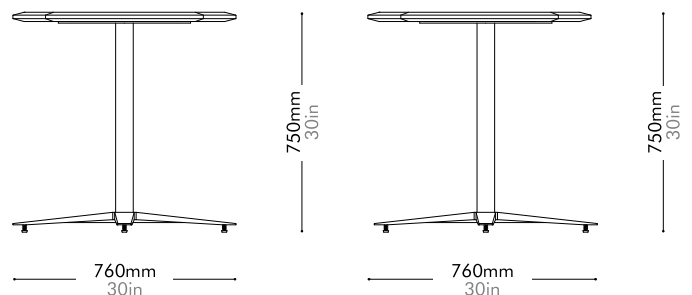

Villon Dining Table R760 - Stone Top by AvroKO

BR-T430-R760-ST

Materials	Stone top in matte paint surface, stainless steel hairline gold	
Dimensions	W760 x D760 x H750mm | W30" x D30" x H30"	
Weight	31.0kg | 68lb	
Upholstery		
Shipping Volume	0.16+0.55CBM	
Pkg Dimensions	FCL	W855 x D855 x H220mm; 34.33kg | W34" x D34" x H9"; 76lb
		W825 x D825 x H805mm; 15.64kg | W32" x D32" x H32"; 34lb
	LCL/AIR	855 x D855 x H220mm; 34.33kg | W34" x D34" x H9"; 76lb
		W865 x D865 x H895mm; 24.34kg | W34" x D34" x H35"; 54lb

Lead time: 10-12 weeks

Stone B	¥378,000
Stone A	¥490,000