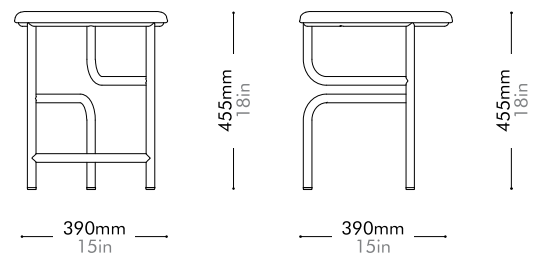

Aya Dining Table W1800 by OEO Studio

AY-T410-1800

Materials	Solid wood frame, wood veneer top, blackened stainless steel
Dimensions	W1800 x D900 x H735mm W71" x D35" x H29"
Weight	50.0kg 110lb
Upholstery	
Shipping Volume	0.37CBM
Pkg Dimensions	FCL W1900 x D1140 x H170mm; 56.78kg W75" x D45" x H7"; 125lb LCL/AIR W1940 x D1180 x H260mm; 83.38kg W76" x D46" x H10"; 184lb

Oak Lead time: 10-12 weeks
¥358,000

Walnut Lead time: 10-12 weeks
¥417,000

Aya Dining Table W2400 by OEO Studio

AY-T410-2400

Materials	Solid wood frame, wood veneer top, blackened stainless steel
Dimensions	W2400 x D900 x H735mm W94" x D35" x H29"
Weight	57.0kg 126lb
Upholstery	
Shipping Volume	0.48CBM
Pkg Dimensions	FCL W2500 x D1140 x H170mm; 65.74kg W98" x D45" x H7"; 145lb LCL/AIR W2540 x D1180 x H260mm; 100.57kg W100" x D46" x H10"; 222lb

Oak Lead time: 10-12 weeks
¥410,000

Walnut Lead time: 10-12 weeks
¥474,000

Blend Stool W

by Nendo

BD-S620-WD

Materials	Steel black powder coat matt frame, solid wood seat
Dimensions	C390 x H455mm; SH: 455mm W15" x D15" x H18"; SH: 18"
Weight	5.8kg 13lb
Upholstery	
Shipping Volume	0.12CBM
Pkg Dimensions	FCL W455 x D455 x H590mm; 8.53kg W18" x D18" x H23"; 19lb
	LCL/AIR W495 x D495 x H680mm; 11.38kg W19" x D19" x H27"; 25lb

Oak Lead time: 10-12 weeks
¥86,000

Walnut Lead time: 10-12 weeks
¥97,000

Blend Stool High by Nendo

BD-S610-H

Materials	Steel black powder coat matt frame, solid wood seat
Dimensions	C390 x H625mm; SH: 625mm W15" x D15" x H25"; SH: 25"
Weight	7.0kg 15lb
Upholstery	
Shipping Volume	0.15CBM
Pkg Dimensions	FCL W455 x D455 x H710mm; 10.39kg W18" x D18" x H28"; 23lb
	LCL/AIR W495 x D495 x H800mm; 13.24kg W19" x D19" x H31"; 29lb