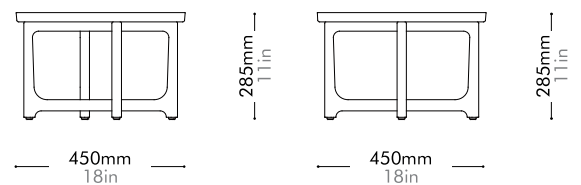

Lyrical Small Side Table by Nei&Hu

LY-T110-450

Materials	Solid wood legs, wood veneer top	
Dimensions	C450 x H285mm | C18" x H11"	
Weight	2.5kg | 6lb	
Upholstery		
Shipping Volume	0.09CBM	
Pkg Dimensions	FCL	W515 x D515 x H350mm; 4.37kg | W20" x D20" x H14"; 10lb
	LCL/AIR	W535 x D535 x H445mm; 7.70kg | W21" x D21" x H18"; 17lb

Oak Lead time: 10-12 weeks

¥128,000

Walnut Lead time: 10-12 weeks

¥149,000