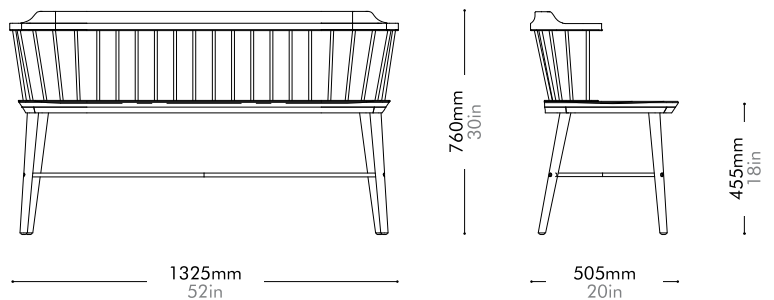

Exchange Chair Two Seater 2.0 by CRÈME

EX-S221-R2

Materials	Solid wood frame, wood veneer seat, steel black powder coat matt
Dimensions	W1325 x D505 x H760mm; SH: 455mm | W52" x D20" x H30"; SH: 18"
Weight	15.5kg | 34lb

Upholstery

Shipping Volume 0.67CBM

Pkg Dimensions	FCL W1390 x D570 x H845mm; 23.41kg | W55" x D22" x H33"; 52lb
	LCL/AIR W1410 x D590 x H940mm; 33.07kg | W56" x D23" x H37"; 73lb

Oak	Lead time: 10-12 weeks
	¥295,000

Walnut	Lead time: 10-12 weeks
	¥340,000