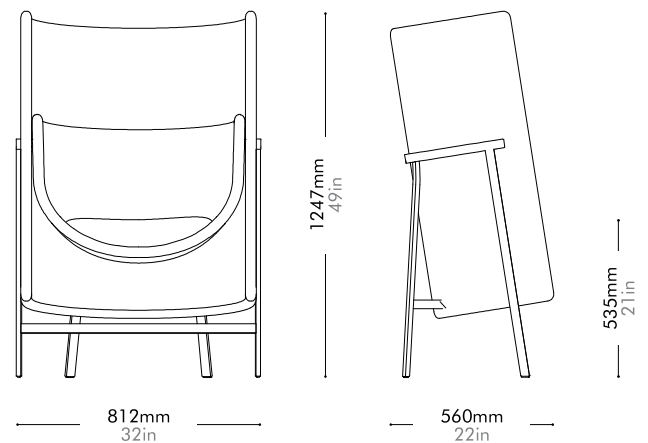

Kite Highback Chair-Narrow by Nendo

KT-S120-N

Materials	Steel black powder coat matt, upholstered moulded foam shell
Dimensions	W812 x D560 x H1247mm; SH: 535mm | W32" x D22" x H49"; SH: 21"
Weight	31.0kg | 68lb
Upholstery	5.1M | 140.0SF
Shipping Volume	0.78CBM
Pkg Dimensions	FCL W897 x D645 x H1352mm; 42.23kg | W35" x D25" x H53"; 93lb LCL/AIR W937 x D685 x H1442mm; 49.69kg | W37" x D27" x H57"; 110lb

Lead time: 10-12 weeks

COM/COL		¥414,000
Fabric	C	¥414,000
	B	¥536,000
	A	¥576,000
Leather	C	¥642,000
	B	¥821,000
	A	¥988,000
PU Leather		¥414,000