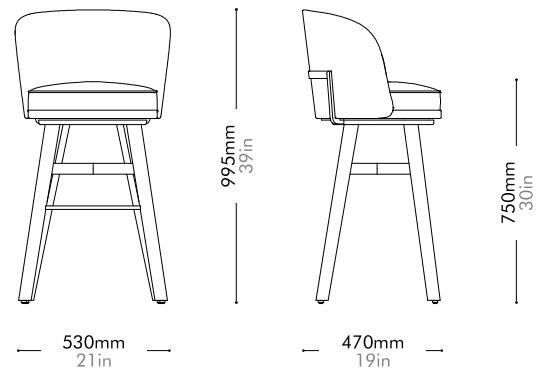

Mr.B Swivel Bar Chair by Neri&Hu

MB-S310-750

Materials	Stainless steel hairline gold, solid wood frame, upholstery
Dimensions	W530 x D470 x H995mm; SH: 750mm | W21" x D19" x H39"; SH: 30"
Weight	13.0kg | 29lb
Upholstery	1.43M | 27.5SF
Shipping Volume	0.34CBM
Pkg Dimensions	FCL W595 x D535 x H1080mm; 19.76kg | W23" x D21" x H43"; 44lb LCL/AIR W615 x D555 x H1175mm; 23.73kg | W24" x D22" x H46"; 52lb

Oak		Lead time: 10-12 weeks
COM/COL		¥243,000
Fabric	C	¥243,000
	B	¥274,000
	A	¥284,000
Leather	C	¥281,000
	B	¥314,000
	A	¥346,000
PU Leather		¥243,000

Walnut		Lead time: 10-12 weeks
COM/COL		¥260,000
Fabric	C	¥260,000
	B	¥290,000
	A	¥301,000
Leather	C	¥297,000
	B	¥331,000
	A	¥363,000
PU Leather		¥260,000