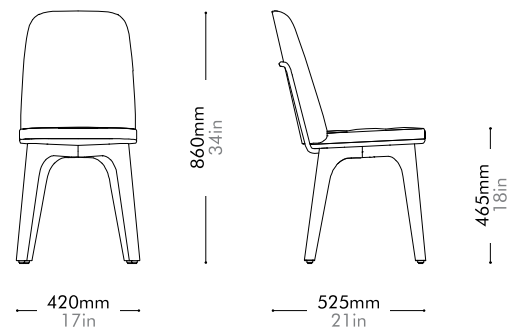

Utility Highback Chair by Neri&Hu

UT-S220

Materials	Solid wood legs, plywood panel, steel hairline aged gold, upholstery
Dimensions	W420 x D525 x H860mm; SH: 465mm | W17" x D21" x H34"; SH: 18"
Weight	6.5kg | 14lb
Upholstery	0.9M | 15.4SF
Shipping Volume	0.32CBM
Pkg Dimensions	FCL W600 x D600 x H880mm; 11.98kg | W24" x D24" x H35"; 26lb
	LCL/AIR W620 x D620 x H975mm; 16.44kg | W24" x D24" x H38"; 36lb

Oak Lead time: 10-12 weeks

COM/COL		¥161,000
Fabric	C	¥161,000
	B	¥180,000
	A	¥187,000
Leather	C	¥181,000
	B	¥200,000
	A	¥218,000
PU Leather		¥161,000

Walnut Lead time: 10-12 weeks

COM/COL		¥177,000
Fabric	C	¥177,000
	B	¥195,000
	A	¥202,000
Leather	C	¥197,000
	B	¥216,000
	A	¥233,000
PU Leather		¥177,000