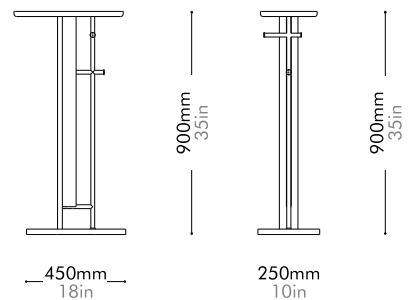

Inter Console

by Neri&Hu

IT-T310

Materials	Solid wood frame, stainless steel oil rubbed copper, steel black powder coat matt
Dimensions	W450 x D250 x H900mm | W18" x D10" x H35"
Weight	10.0kg | 22lb
Upholstery	
Shipping Volume	0.16CBM
Pkg Dimensions	FCL W515 x D315 x H985mm; 14.88kg | W20" x D12" x H39"; 33lb
	LCL/AIR W535 x D335 x H1080mm; 16.96kg | W21" x D13" x H43"; 37lb

Oak Lead time: 10-12 weeks
¥138,000

Walnut Lead time: 10-12 weeks
¥162,000