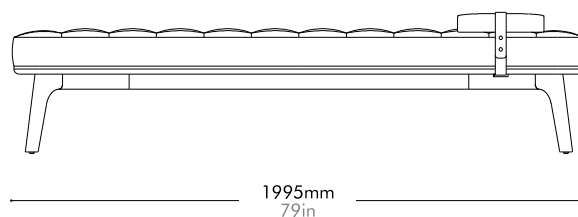

Utility Shelf Extension by Neri&Hu

UT-S400-A1

Materials	Solid wood and wood veneer top, stainless steel hairline aged gold / steel black powder coat matt
Dimensions	W700 x D265 x H250mm W28" x D10" x H10"
Weight	1.5kg 3lb
Upholstery	
Shipping Volume	
Pkg Dimensions	