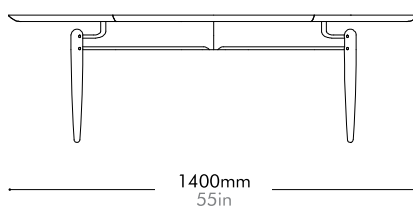

Slow Oval Coffee Table

by Space
Copenhagen

SL-T220

Materials	Solid wood frame, wood veneer top
Dimensions	W1400 x D800 x H435mm | W55" x D31" x H17"
Weight	13.0kg | 29lb
Upholstery	
Shipping Volume	0.23CBM
Pkg Dimensions	FCL W1465 x D865 x H180mm; 17.30kg | W58" x D34" x H7"; 38lb
	LCL/AIR W1485 x D885 x H275mm; 32.57kg | W58" x D35" x H11"; 72lb

Oak	Lead time: 10-12 weeks
	¥229,000

Walnut	Lead time: 10-12 weeks
	¥314,000