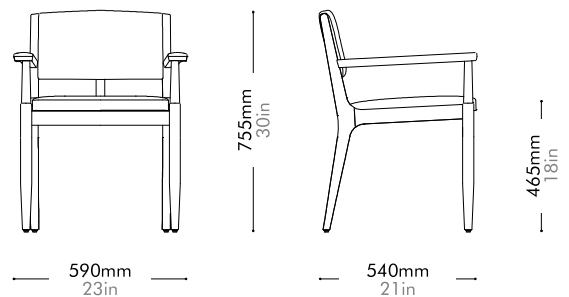

Hugo Arm Chair by Meyer Davis

WG-S211

Materials	Solid wood frame, upholstery, stainless steel hairline aged dark
Dimensions	W590 x D540 x H755mm; SH: 465mm W23" x D21" x H30"; SH: 18"
Weight	8.7kg 19lb
Upholstery	0.8M 22.0SF
Shipping Volume	0.33CBM
Pkg Dimensions	FCL W655 x D605 x H840mm; 14.10kg W26" x D24" x H33"; 31lb
	LCL/AIR W695 x D645 x H930mm; 19.31kg W27" x D25" x H37"; 43lb

Hugo Bar Stool by Meyer Davis

WG-S310-750

Materials	Solid wood frame, upholstery, stainless steel hairline aged dark
Dimensions	W455 x D535 x H1045mm; SH: 750mm W18" x D21" x H41"; SH: 30"
Weight	9.0kg 20lb
Upholstery	0.7M 20.0SF
Shipping Volume	0.35CBM
Pkg Dimensions	FCL W520 x D600 x H1130mm; 16.14kg W20" x D24" x H44"; 36lb
	LCL/AIR W560 x D640 x H1220mm; 20.30kg W22" x D25" x H48"; 45lb