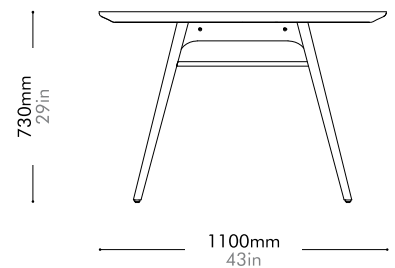

RN-T610-3500

Materials	Solid wood legs, wood veneer top, stainless steel hairline gold, steel black powder coat matt
Dimensions	W3500 x D1100 x H730mm | W138" x D43" x H29"
Weight	108.0kg | 238lb
Upholstery	
Shipping Volume	0.86 + 0.51CBM
Pkg Dimensions	FCL W3600 x D1200 x H200mm; 115.30kg | W142" x D47" x H8"; 254lb
	W910 x D720 x H785mm; 12.38kg | W36" x D28" x H31"; 27lb
	LCL/AIR W3640 x D1240 x H290mm; 167.75kg | W143" x D49" x H11"; 370lb
	W930 x D740 x H880mm; 20.37kg | W37" x D29" x H35"; 45lb

Oak	Lead time: 10-12 weeks
	¥735,000

Walnut	Lead time: 10-12 weeks
	¥865,000