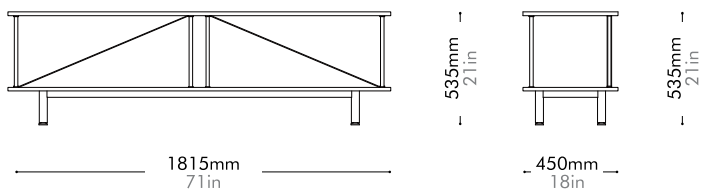

Seiton 2

by OEO Studio

SE-SF120

Materials	Steel black powder coat matt, wood veneer shelves
Dimensions	W1815 x D450 x H535mm | W71" x D18" x H21"
Weight	26.0kg | 57lb
Upholstery	
Shipping Volume	0.17CBM
Pkg Dimensions	FCL W1915 x D550 x H160mm; 29.68kg | W75" x D22" x H6"; 65lb
	LCL/AIR W1955 x D590 x H250mm; 43.09kg | W77" x D23" x H9"; 95lb

Oak Lead time: 10-12 weeks
¥230,000

Walnut Lead time: 10-12 weeks
¥232,000