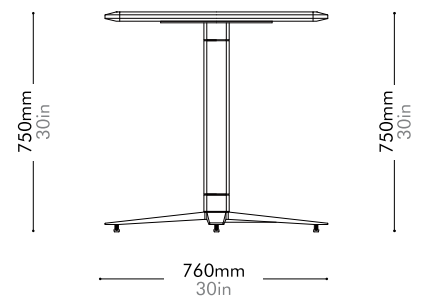

Boyd Square Dining Table W760 - Wood Top by AvroKO

BR-T420-W760-WD

Materials	Wood veneer top, stainless steel hairline gold, solid wood Clad
Dimensions	W760 x D760 x H750mm | W30" x D30" x H30"
Weight	23.0kg | 51lb
Upholstery	
Shipping Volume	0.57CBM
Pkg Dimensions	FCL W825 x D825 x H835mm; 29.89kg | W32" x D32" x H33"; 66lb
	LCL/AIR W865 x D865 x H925mm; 38.58kg | W34" x D34" x H36"; 85lb

Oak Lead time: 10-12 weeks
¥210,000

Walnut Lead time: 10-12 weeks
¥239,000