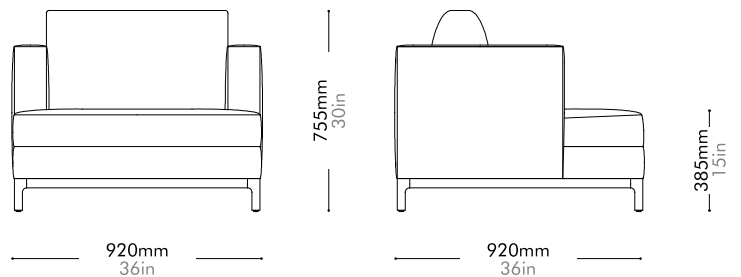

QI Sofa

One Seater

by Neri&Hu

QI-S410

Materials	Solid wood base, upholstery
Dimensions	W920 x D920 x H755mm; SH: 385mm | W36" x D36" x H30"; SH: 15"
Weight	47.0kg | 104lb
Upholstery	5.8M | 137.5SF
Shipping Volume	0.69CBM
Pkg Dimensions	FCL W985 x D985 x H710mm; 54.18kg | W39" x D39" x H28"; 119lb
	LCL/AIR W1005 x D1005 x H805mm; 65.92kg | W40" x D40" x H32"; 145lb

Oak	Lead time: 10-12 weeks	
COM/COL		¥383,000
Fabric	C	¥383,000
	B	¥511,000
	A	¥556,000
Leather	C	¥588,000
	B	¥763,000
	A	¥926,000
PU Leather		¥383,000

Walnut	Lead time: 10-12 weeks	
COM/COL		¥401,000
Fabric	C	¥401,000
	B	¥529,000
	A	¥573,000
Leather	C	¥606,000
	B	¥780,000
	A	¥944,000
PU Leather		¥401,000