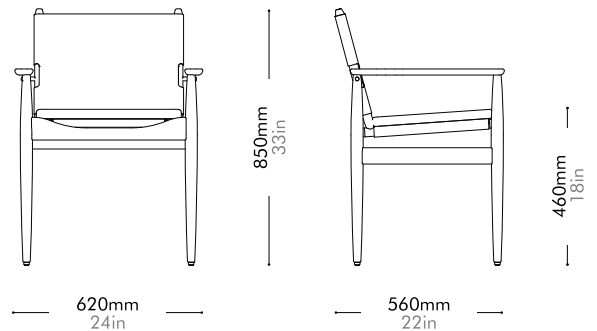

Journey Dining Armchair-LE

by Space
Copenhagen

JN-S211-LE

Materials	Solid wood frame, upholstery, stainless steel oil rubbed copper		
Dimensions	W620 x D560 x H850mm; SH: 460mm | W24" x D22" x H33"; SH: 18"		
Weight	7.5kg | 17lb		
Upholstery	0.7M | 9.0SF	Saddle Leather	14.0SF
Shipping Volume	0.40CBM		
Pkg Dimensions	FCL	W685 x D625 x H935mm; 13.82kg | W27" x D25" x H37"; 30lb	
	LCL/AIR	W725 x D665 x H1025mm; 19.42kg | W29" x D26" x H40"; 43lb	

* Backrest and seating pad ONLY available in Canvas and Saddle Leather

* Cushion is available in all graded-in fabrics and leathers except Batyline Eden and Saddle Leather

Oak	Lead time: 10-12 weeks		Walnut	Lead time: 10-12 weeks	
COM/COL	¥192,000		COM/COL	¥218,000	
Leather	C	¥204,000	Leather	C	¥229,000
	B	¥216,000		B	¥241,000
	A	¥226,000		A	¥251,000
PU Leather	¥192,000		PU Leather	¥218,000