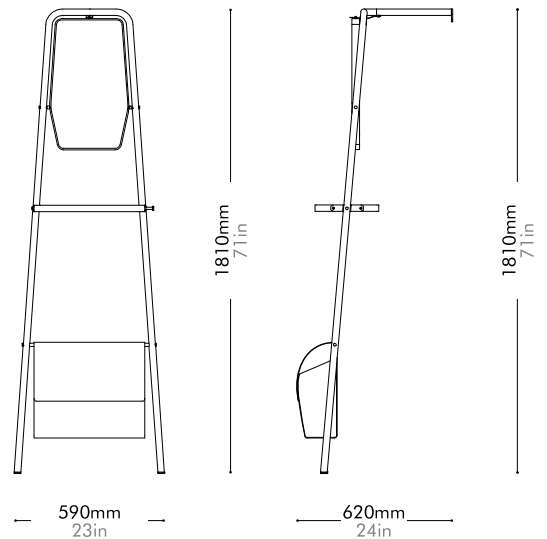

Valet

by David Rockwell

VA-V110

Materials	Steel black powder coat sand burst, stainless steel hairline gold, wood veneer shelves, leather, mirror
Dimensions	W590 x D620 x H1810mm | W23" x D24" x H71"
Weight	10.9kg | 24lb
Upholstery	
Shipping Volume	0.21CBM
Pkg Dimensions	FCL W1875 x D655 x H175mm; 15.15kg | W74" x D26" x H7"; 33lb
	LCL/AIR W1895 x D675 x H270mm; 30.02kg | W75" x D27" x H11"; 66lb

* only available in Brown Saddle Leather

Walnut Lead time: 10-12 weeks

Leather (standard) **¥305,000**