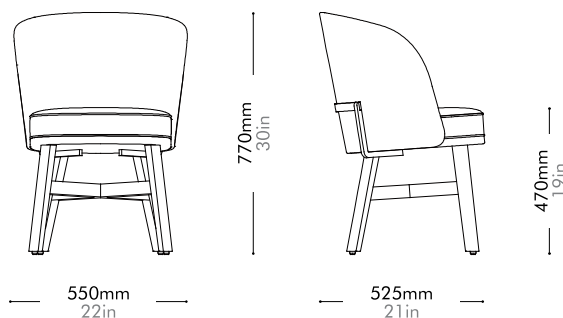

Mr.B Dining Chair by Neri&Hu

MB-S210

Materials	Stainless steel hairline gold, solid wood frame, upholstery
Dimensions	W550 x D525 x H770mm; SH: 470mm | W22" x D21" x H30"; SH: 19"
Weight	11.0kg | 24lb
Upholstery	1.65M | 35.2SF
Shipping Volume	0.31CBM
Pkg Dimensions	FCL W615 x D590 x H855mm; 16.31kg | W24" x D23" x H34"; 36lb
	LCL/AIR W635 x D610 x H950mm; 20.81kg | W25" x D24" x H37"; 46lb

Oak Lead time: 10-12 weeks

COM/COL		¥218,000
Fabric	C	¥218,000
	B	¥254,000
	A	¥267,000
Leather	C	¥269,000
	B	¥314,000
	A	¥356,000
PU Leather		¥218,000

Walnut Lead time: 10-12 weeks

COM/COL		¥232,000
Fabric	C	¥232,000
	B	¥269,000
	A	¥281,000
Leather	C	¥283,000
	B	¥328,000
	A	¥370,000
PU Leather		¥232,000