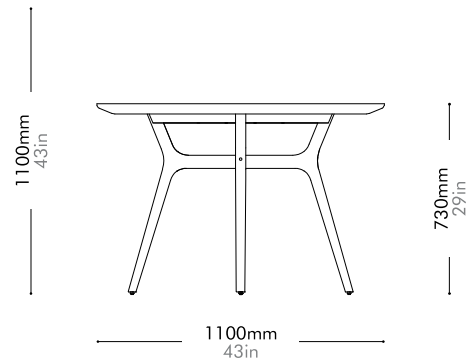

Rén Dining Table C1100

by Space
Copenhagen

RN-T420-1100

Materials	Solid wood legs, wood veneer top, stainless steel hairline gold, steel black powder coat matt
Dimensions	C1100 x H730mm | C43" x H29"
Weight	24.5kg | 54lb
Upholstery	
Shipping Volume	0.20CBM
Pkg Dimensions	FCL W1250 x D1250 x H130mm; 29.26kg | W49" x D49" x H5"; 65lb LCL/AIR W1270 x D1270 x H225mm; 48.0kg | W50" x D50" x H9"; 106lb

Oak Lead time: 10-12 weeks
¥354,000

Walnut Lead time: 10-12 weeks
¥459,000