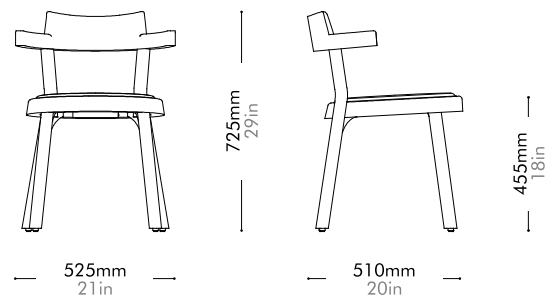

Pagoda Chair Upholstery - Gold Aluminum Leg by BassamFellows

PA-S210-AL2

Materials	Solid wood frame, upholstery, aluminum alloy
Dimensions	W525 x D510 x H725mm; SH: 455mm | W21" x D20" x H29"; SH: 18"
Weight	6.5kg | 14lb
Upholstery	0.5M | 5.0SF
Shipping Volume	0.06CBM
Pkg Dimensions	FCL W705 x D567 x H1155mm; 8.05kg | W28" x D22" x H6"; 18lb
	LCL/AIR W745 x D607 x H245mm; 13.31kg | W29" x D27" x H10"; 29lb

Oak Lead time: 10-12 weeks

COM/COL		¥170,000
Fabric	C	¥170,000
	B	¥177,000
	A	¥179,000
Leather	C	¥177,000
	B	¥184,000
	A	¥190,000
PU Leather		¥170,000

Walnut Lead time: 10-12 weeks

COM/COL		¥205,000
Fabric	C	¥205,000
	B	¥212,000
	A	¥215,000
Leather	C	¥212,000
	B	¥220,000
	A	¥227,000
PU Leather		¥205,000