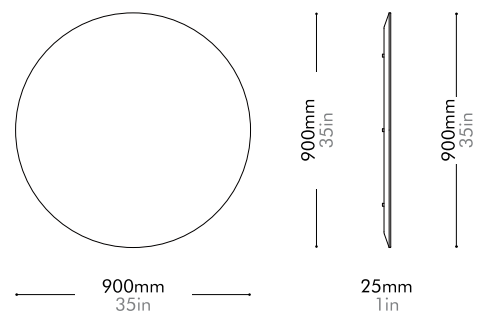

Crawford Lazy Susan 900

by Tom Fereday

CR-T400-A3

Materials	Wood veneer top, metal base
Dimensions	C900 x H25mm | C35" x H1"
Weight	10.0kg | 22lb
Upholstery	
Shipping Volume	0.09CBM
Pkg Dimensions	FCL W965 x D965 x H100mm; 12.84kg | W38" x D38" x H4"; 28lb
	LCL/AIR W1005 x D1005 x H190mm; 24.57kg | W40" x D40" x H7"; 54lb

Oak	Lead time: 10-12 weeks
	¥126,000

Walnut	Lead time: 10-12 weeks
	¥136,000