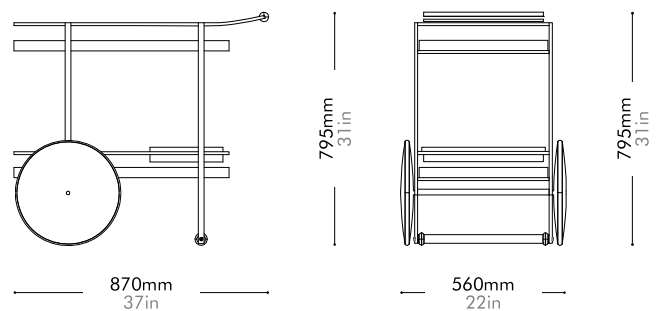

James Bar Cart

by Yabu
Pushelberge

JA-CA110

Materials	Wood veneer panels, steel black powder coat sand brush, solid walnut handle
Dimensions	W870 x D560 x H795mm | W34" x D22" x H31"
Weight	27.5kg | 61lb
Upholstery	
Shipping Volume	0.51CBM
Pkg Dimensions	FCL W935 x D625 x H880mm; 34.33kg | W37" x D25" x H35"; 76lb LCL/AIR W955 x D645 x H975mm; 41.49kg | W38" x D25" x H38"; 91lb

Steel Lead time: 10-12 weeks

¥607,000