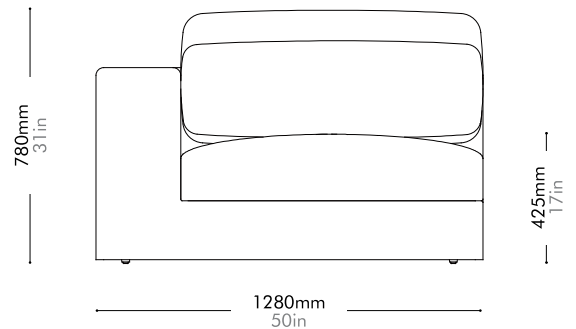

Atelier Corner-Skirt

by Space Copenhagen

AT-S420

Materials	Solid wood and plywood frame, upholstery		
Dimensions	W1280 x D1280 x H780mm; SH: 425mm | W50" x D50" x H31"; SH: 17"		
Weight	45.0kg | 99lb		
Upholstery	9.1M		
Shipping Volume	1.43CBM		
Pkg Dimensions	FCL	W1380 x D1380 x H750mm; 56.34kg | W54" x D54" x H30"; 124lb	
	LCL/AIR	W1400 x D1400 x H845mm; 79.12kg | W55" x D55" x H33"; 174lb	

Oak / Walnut Lead time: 10-12 weeks

COM/COL		¥415,000
Fabric	C	¥415,000
	B	¥609,000
	A	¥677,000