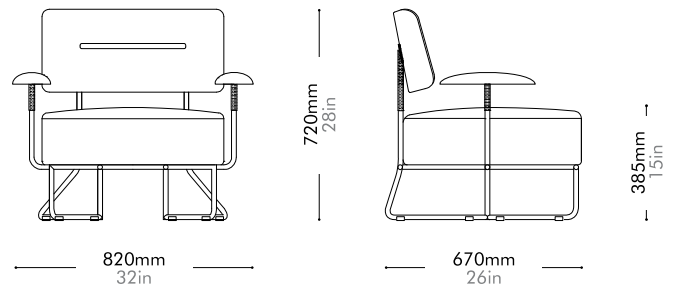

QT Chair

by Nic Graham

QT-S121

Materials	Stainless steel hairline gold & steel black powder coat matt, solid wood armrest, upholstery	
Dimensions	W820 x D670 x H720mm; SH: 385mm | W32" x D26" x H28"; SH: 15"	
Weight	18.5kg | 41lb	
Upholstery	1.7M | 33.0SF	
Shipping Volume	0.52CBM	
Pkg Dimensions	FCL	W885 x D735 x H805mm; 25.01kg | W35" x D29" x H32"; 55lb
	LCL/AIR	W905 x D755 x H900mm; 32.95kg | W36" x D30" x H35"; 73lb

Walnut

Lead time: 10-12 weeks

COM/COL		¥303,000
Fabric	C	¥303,000
	B	¥337,000
	A	¥349,000
Leather	C	¥347,000
	B	¥386,000
	A	¥423,000
PU Leather		¥303,000