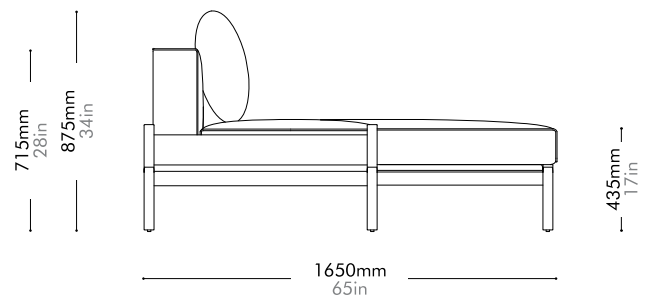

FL-S441-R

Materials	Steel dark grey powder coat matt frame, upholstery
Dimensions	W2525 x D1650 x H715(875)mm; SH: 435mm | W99" x D65" x H28(34)"; SH: 17"
Weight	115.5kg | 255lb
Upholstery	17.0M | 320.0SF
Shipping Volume	1.98CBM
Pkg Dimensions	FCL W2610 x D1025 x H740mm; 130.28kg | W103" x D40" x H29"; 287lb
	LCL/AIR W2650 x D1065 x H830mm; 163.08kg | W104" x D42" x H33"; 360lb

Lead time: 10-12 weeks

COM/COL		¥1,139,000
Fabric	C	¥1,139,000
	B	¥1,607,000
	A	¥1,772,000
Leather	C	¥1,663,000
	B	¥2,149,000
	A	¥2,605,000
PU Leather		¥1,139,000