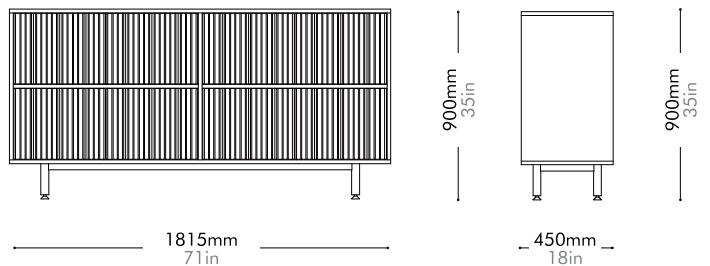

Seiton Cabinet High by OEO Studio

SE-C110-H

Materials	Solid wood with wood veneer panels, steel black powder coat matt
Dimensions	W1815 x D450 x H900mm | W71" x D18" x H35"
Weight	67.0kg | 148lb
Upholstery	
Shipping Volume	1.00CBM
Pkg Dimensions	FCL W1900 x D535 x H985mm; 77.96kg | W75" x D21" x H39"; 172lb
	LCL/AIR W1920 x D555 x H1080mm; 90.35kg | W76" x D22" x H43"; 199lb

Oak Lead time: 10-12 weeks
¥535,000

Walnut Lead time: 10-12 weeks
¥604,000