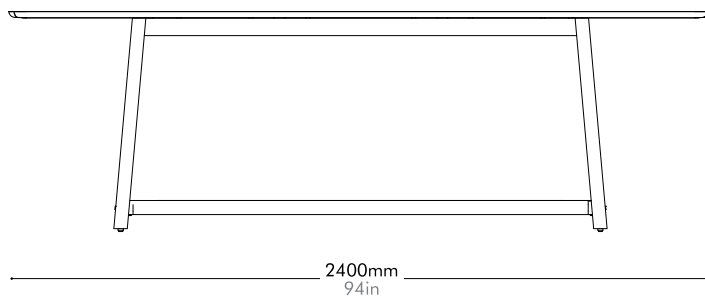

Mandarin Dining Table

W2400

by Neri&Hu

MA-T410-2400

Materials	Solid wood frame, wood veneer top, stainless steel hairline gold, blackened stainless steel		
Dimensions	W2400 x D900 x H750mm | W94" x D35" x H30"		
Weight	48.0kg | 106lb		
Upholstery			
Shipping Volume	0.36+0.12CBM		
Pkg Dimensions	FCL	W2480 x D980 x H150mm; 45.43kg | W98" x D39" x H6"; 100lb	
		W820 x D800 x H180mm; 12.45kg | W32" x D31" x H7"; 27lb	
	LCL/AIR	W2500 x D1000 x H245mm; 74.48kg | W98" x D39" x H10"; 164lb	
		W840 x D820 x H275mm; 20.45kg | W33" x D32" x H11"; 45lb	

Oak	Lead time: 10-12 weeks
	¥467,000

Walnut	Lead time: 10-12 weeks
	¥656,000