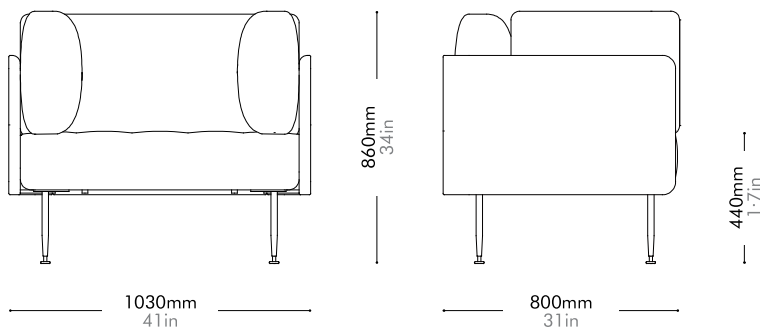

Utility Ottoman

by Neri&Hu

UT-S510

Materials	Wood veneer base, stainless steel hairline aged gold / steel black powder coat matt, upholstery
Dimensions	W760 x D570 x H440mm; SH: 440mm W30" x D22" x H17"; SH: 17"
Weight	8.0kg 18lb
Upholstery	2.0M 38.5SF
Shipping Volume	0.20CBM
Pkg Dimensions	FCL W825 x D635 x H380mm; 11.06kg W32" x D25" x H15"; 24lb
	LCL/AIR W845 x D655 x H475mm; 17.49kg W33" x D26" x H19"; 39lb