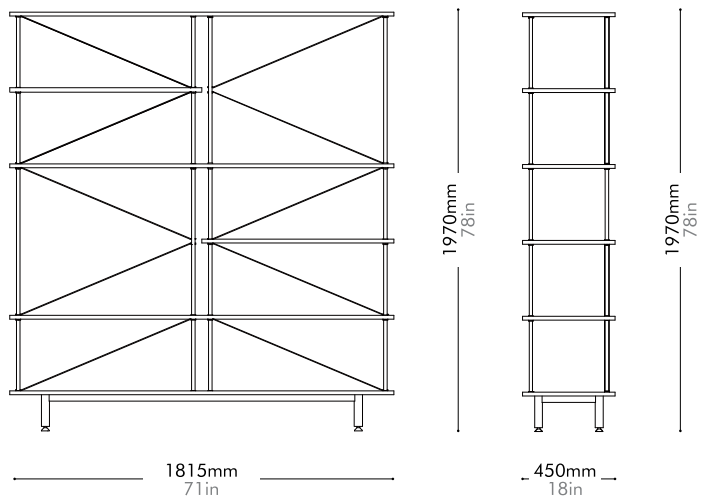

SE-SF142-L

Materials	Steel black powder coat matt, wood veneer shelves
Dimensions	W1815 x D450 x H1970mm | W71" x D18" x H78"
Weight	67.0kg | 154lb
Upholstery	
Shipping Volume	0.24CBM
Pkg Dimensions	FCL W1915 x D550 x H230mm; 71.18kg | W75" x D22" x H9"; 157lb
	LCL/AIR W1955 x D590 x H320mm; 84.59kg | W77" x D23" x H13"; 186lb

Oak	Lead time: 10-12 weeks	Walnut	Lead time: 10-12 weeks
	¥473,000		¥477,000