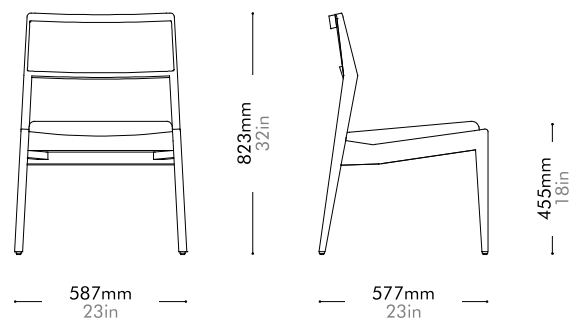

Risom C143 Chair (1955) by Jens Risom

RI-S210-UP

Materials	Solid wood frame, upholstery
Dimensions	W587 x D577 x H823mm; SH: 455mm | W23" x D23" x H32"; SH: 18"
Weight	7.6kg | 17lb
Upholstery	1.0M | 19.8SF
Shipping Volume	0.40CBM
Pkg Dimensions	FCL W680 x D680 x H870mm; 13.61kg | W27" x D27" x H34"; 30lb
	LCL/AIR W700 x D700 x H965mm; 19.30kg | W28" x D28" x H38"; 43lb

Oak Lead time: 10-12 weeks

COM/COL		¥210,000
Fabric	C	¥210,000
	B	¥228,000
	A	¥234,000
Leather	C	¥227,000
	B	¥244,000
	A	¥260,000
PU Leather		¥210,000

Walnut Lead time: 10-12 weeks

COM/COL		¥241,000
Fabric	C	¥241,000
	B	¥259,000
	A	¥265,000
Leather	C	¥259,000
	B	¥275,000
	A	¥291,000
PU Leather		¥241,000