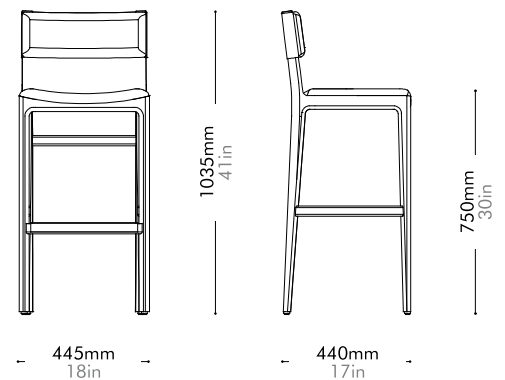

Taylor Bar Chair SH750

by Yabu Pushelberg

TA-S310-750

Materials	Solid wood frame, upholstery, stainless steel hairline aged gold
Dimensions	W445 x D440 x H1035mm; SH: 750mm | W18" x D17" x H41"; SH: 30"
Weight	6.5kg | 14lb
Upholstery	1.1M | 23.OSF
Shipping Volume	0.41CBM
Pkg Dimensions	FCL W600 x D600 x H1140mm; 14.07kg | W24" x D24" x H45"; 31lb
	LCL/AIR W620 x D620 x H1235mm; 18.54kg | W24" x D24" x H49"; 41lb

Oak		Lead time: 10-12 weeks
COM/COL		¥267,000
Fabric	C	¥267,000
	B	¥289,000
	A	¥297,000
Leather	C	¥306,000
	B	¥338,000
	A	¥368,000
PU Leather		¥267,000

Walnut		Lead time: 10-12 weeks
COM/COL		¥309,000
Fabric	C	¥309,000
	B	¥330,000
	A	¥338,000
Leather	C	¥347,000
	B	¥379,000
	A	¥409,000
PU Leather		¥309,000