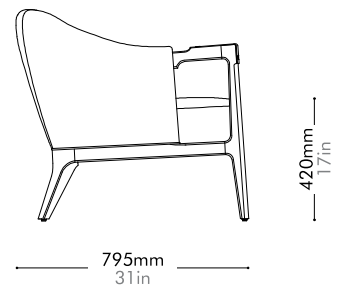

Alva Club Chair

by AvroKO

BR-S111

Materials	Solid wood frame, upholstery, stainless steel hairline gold
Dimensions	W740 x D795 x H720mm; SH: 420mm W29" x D31" x H28"; SH: 17"
Weight	22.0kg 49lb
Upholstery	3.9M 77.0SF
Shipping Volume	0.56CBM
Pkg Dimensions	FCL W805 x D860 x H805mm; 28.70kg W32" x D34" x H32"; 63lb
	LCL/AIR W845 x D900 x H895mm; 37.54kg W33" x D35" x H35"; 83lb

Alva Sofa

by AvroKO

BR-S421

Materials	Solid wood frame, upholstery, stainless steel hairline gold		
Dimensions	W1800 x D795 x H720mm; SH: 420mm W71" x D31" x H28"; SH: 17"		
Weight	60.0kg 132lb		
Upholstery	6.6M 154.OSF		
Shipping Volume	1.37CBM		
Pkg Dimensions	FCL	W1885 x D880 x H825mm; 71.55kg W74" x D35" x H32"; 158lb	
	LCL/AIR	W1925 x D920 x H915mm; 92.13kg W76" x D36" x H36"; 203lb	