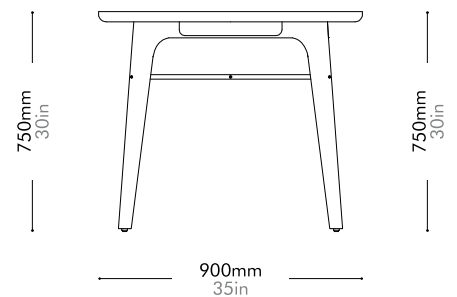

LCL/AIR W2220 x D1020 x H280mm; 90.38kg | W87" x D40" x H11"; 199lb

W215 x D265 x H765mm; 8.68kg | W8" x D10" x H30"; 19lb

Oak Lead time: 10-12 weeks

¥508,000

Walnut Lead time: 10-12 weeks

¥668,000

Utility Café Table H1050 by Neri&Hu