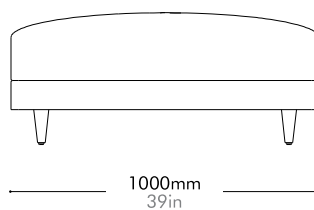

Oak / Walnut Lead time: 10-12 weeks

COM/COL		¥545,000
Fabric	C	¥545,000
	B	¥784,000
	A	¥867,000

Atelier Ottoman-Leg by Space Copenhagen

AT-S511

Materials	Solid wood and plywood frame, upholstery
Dimensions	W1000 x D1000 x H425mm; SH: 425mm W39" x D39" x H17"; SH: 17"
Weight	20.0kg 44lb
Upholstery	3.5M
Shipping Volume	0.58CBM
Pkg Dimensions	FCL W1065 x D1065 x H510mm; 26.20kg W42" x D42" x H20"; 58lb LCL/AIR W1085 x D1085 x H605mm; 39.88kg W43" x D43" x H24"; 88lb

Oak / Walnut Lead time: 10-12 weeks

COM/COL		¥247,000
Fabric	C	¥247,000
	B	¥320,000
	A	¥346,000

425mm
17in

425mm
17in

Atelier Small Center-Skirt by Space Copenhagen

AT-S440

Materials	Solid wood and plywood frame, upholstery	
Dimensions	W800 x D1020 x H750mm; SH: 395mm W31" x D40" x H30"; SH: 16"	
Weight	20.0kg 44lb	
Upholstery	5.0M	
Shipping Volume	0.73CBM	
Pkg Dimensions	FCL	W900 x D1120 x H720mm; 27.45kg W35" x D44" x H28"; 61lb
	LCL/AIR	W920 x D1140 x H815mm; 39.64kg W36" x D45" x H32"; 87lb