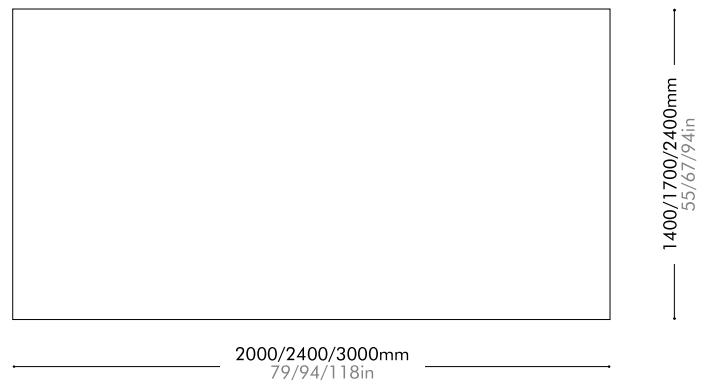

Tundra

by Space
Copenhagen

WL-R003-S / WL-R003-M / WL-R003-L

Materials	100% Pure new zealand wool
Dimensions	S: L2000 x W1400mm | L79" x W55"
	M: L2400 x W1700mm | L94" x W67"
	L: L3000 x W2400mm | L118" x W94"
Weight	S: 11.0kg / M: 21.0kg / L: 37.0kg | S: 24lb / M: 46lb / L:82lb
Shipping Volume	S: 0.13 / M: 0.16 / L: 0.22 CBM
Pkg Dimensions	FCL/LCL/AIR S: C300 x H1450mm; 29.0kg | C12" x H57"; 64lb
	FCL/LCL/AIR M: C300 x H1750mm; 43.0kg | C12" x H69"; 95lb
	FCL/LCL/AIR L: C300 x H2450mm; 67.0kg | C12" x H96"; 148lb

Lead time: 10-12 weeks

S	¥382,000
M	¥556,000
L	¥981,000