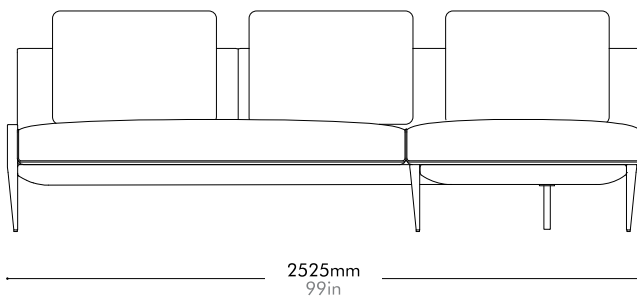

FL-S441-R

Materials	Steel dark grey powder coat matt frame, upholstery
Dimensions	W2525 x D1650 x H715(875)mm; SH: 435mm | W99" x D65" x H28(34)"; SH: 17"
Weight	115.5kg | 255lb
Upholstery	17.0M | 320.0SF
Shipping Volume	1.98CBM
Pkg Dimensions	FCL W2610 x D1025 x H740mm; 130.28kg | W103" x D40" x H29"; 287lb
	LCL/AIR W2650 x D1065 x H830mm; 163.08kg | W104" x D42" x H33"; 360lb

Lead time: 10-12 weeks

COM/COL		¥1,139,000
Fabric	C	¥1,139,000
	B	¥1,607,000
	A	¥1,772,000
Leather	C	¥1,663,000
	B	¥2,149,000
	A	¥2,605,000
PU Leather		¥1,139,000