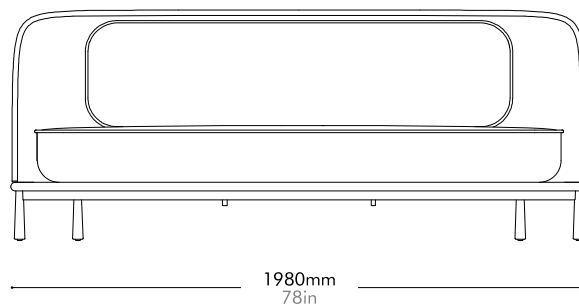

AR-S420

Materials	Wood veneer base, steel black powder coat matt leg, upholstery
Dimensions	W1980 x D880 x H785mm; SH: 395mm | W78" x D35" x H31"; SH: 15"
Weight	76.0kg | 168lb
Upholstery	8.3M | 198.0SF
Shipping Volume	1.77CBM
Pkg Dimensions	FCL W2065 x D965 x H890mm; 89.70kg | W81" x D38" x H35"; 198lb
	LCL/AIR W2085 x D985 x H985mm; 113.57kg | W82" x D39" x H39"; 250lb

Oak		Lead time: 10-12 weeks
COM/COL		¥829,000
Fabric	C	¥829,000
	B	¥1,000,000
	A	¥1,060,000
Leather	C	¥1,110,000
	B	¥1,346,000
	A	¥1,568,000
PU Leather		¥829,000

Walnut		Lead time: 10-12 weeks
COM/COL		¥856,000
Fabric	C	¥856,000
	B	¥1,027,000
	A	¥1,087,000
Leather	C	¥1,137,000
	B	¥1,373,000
	A	¥1,595,000
PU Leather		¥856,000