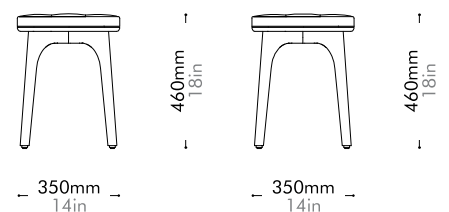

Utility Stool H460 by Neri&Hu

UT-S610-460

Materials	Solid wood legs, plywood panel, upholstery
Dimensions	W350 x D350 x H460mm; SH: 460mm | W14" x D14" x H18"; SH: 18"
Weight	3.5kg | 8lb
Upholstery	0.3M | 5.5SF
Shipping Volume	0.09CBM
Pkg Dimensions	FCL W415 x D415 x H545mm; 5.80kg | W16" x D16" x H21"; 13lb
	LCL/AIR W435 x D435 x H565mm; 8.0kg | W17" x D17" x H22"; 18lb

Oak Lead time: 10-12 weeks

COM/COL		¥98,000
Fabric	C	¥98,000
	B	¥105,000
	A	¥108,000
Leather	C	¥105,000
	B	¥112,000
	A	¥118,000
PU Leather		¥98,000

Walnut Lead time: 10-12 weeks

COM/COL		¥111,000
Fabric	C	¥111,000
	B	¥118,000
	A	¥120,000
Leather	C	¥118,000
	B	¥125,000
	A	¥131,000
PU Leather		¥111,000