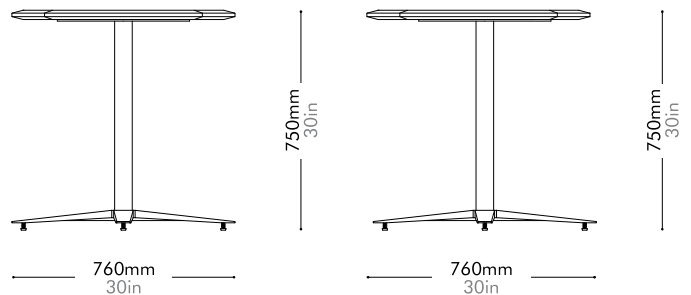

Villon Dining Table S760 - Stone Top by AvroKO

BR-T430-S760-ST

Materials	Stone top in matte paint surface, stainless steel hairline gold	
Dimensions	W760 x D760 x H750mm | W30" x D30" x H30"	
Weight	36.0kg | 79lb	
Upholstery		
Shipping Volume	0.16+0.55CBM	
Pkg Dimensions	FCL	W855 x D855 x H220mm; 39.33kg | W34" x D34" x H9"; 87lb
		W825 x D825 x H805mm; 15.64kg | W32" x D32" x H32"; 34lb
	LCL/AIR	855 x D855 x H220mm; 39.33kg | W34" x D34" x H9"; 87lb
		W865 x D865 x H895mm; 24.34kg | W34" x D34" x H35"; 54lb

Lead time: 10-12 weeks

Stone B	¥354,000
Stone A	¥466,000