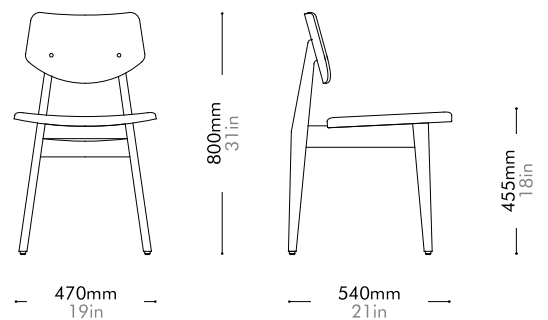

Risom C275 Chair by Jens Risom

RI-S220-WD

Materials	Solid wood frame, upholstery, stainless steel hairline brass
Dimensions	W470 x D540 x H800mm; SH: 455mm | W19" x D21" x H31"; SH: 18"
Weight	4.5kg | 10lb
Upholstery	0.6M | 10.0SF
Shipping Volume	0.29CBM
Pkg Dimensions	FCL W535 x D605 x H885mm; 9.79kg | W21" x D24" x H35"; 22lb
	LCL/AIR W575 x D645 x H975mm; 14.1kg | W23" x D25" x H38"; 31lb

Oak Lead time: 10-12 weeks

COM/COL		¥153,000
Fabric	C	¥153,000
	B	¥167,000
	A	¥173,000
Leather	C	¥165,000
	B	¥178,000
	A	¥190,000
PU Leather		¥153,000

Walnut Lead time: 10-12 weeks

COM/COL		¥172,000
Fabric	C	¥172,000
	B	¥186,000
	A	¥192,000
Leather	C	¥184,000
	B	¥197,000
	A	¥209,000
PU Leather		¥172,000