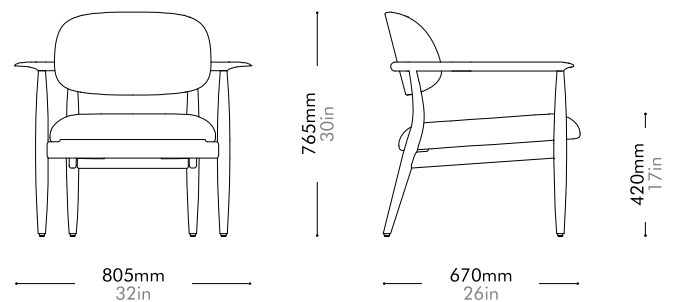

Slow Lounge Chair by Space Copenhagen

SL-S111

Materials	Solid wood frame, upholstery
Dimensions	W805 x D670 x H765mm; SH: 420mm | W32" x D26" x H30"; SH: 17"
Weight	10.8kg | 24lb
Upholstery	1.4M | 23.1SF
Shipping Volume	0.59CBM
Pkg Dimensions	FCL W900 x D800 x H820mm; 17.77kg | W35" x D31" x H32"; 39lb
	LCL/AIR W920 x D820 x H915mm; 26.53kg | W36" x D32" x H36"; 59lb

Oak Lead time: 10-12 weeks

COM/COL		¥293,000
Fabric	C	¥293,000
	B	¥325,000
	A	¥336,000
Leather	C	¥324,000
	B	¥353,000
	A	¥381,000
PU Leather		¥293,000

Walnut Lead time: 10-12 weeks

COM/COL		¥369,000
Fabric	C	¥369,000
	B	¥400,000
	A	¥412,000
Leather	C	¥399,000
	B	¥429,000
	A	¥457,000
PU Leather		¥369,000