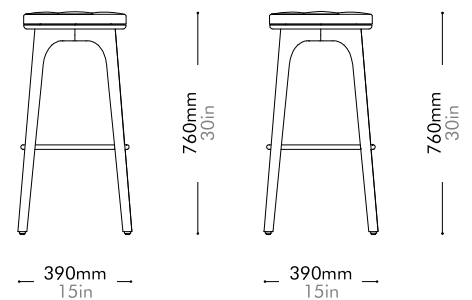

Utility Stool H760 by Neri&Hu

UT-S610-760

Materials	Solid wood legs, plywood panel, steel hairline aged gold, upholstery
Dimensions	W390 x D390 x H760mm; SH: 760mm | W15" x D15" x H30"; SH: 30"
Weight	5.5kg | 12lb
Upholstery	0.3M | 5.5SF
Shipping Volume	0.17CBM
Pkg Dimensions	FCL W455 x D455 x H845mm; 9.73kg | W18" x D18" x H33"; 21lb
	LCL/AIR W475 x D475 x H865mm; 12.35kg | W19" x D19" x H34"; 27lb

Oak		Lead time: 10-12 weeks
COM/COL		¥118,000
Fabric	C	¥118,000
	B	¥125,000
	A	¥127,000
Leather	C	¥125,000
	B	¥132,000
	A	¥138,000
PU Leather		¥118,000

Walnut		Lead time: 10-12 weeks
COM/COL		¥136,000
Fabric	C	¥136,000
	B	¥143,000
	A	¥146,000
Leather	C	¥143,000
	B	¥150,000
	A	¥157,000
PU Leather		¥136,000