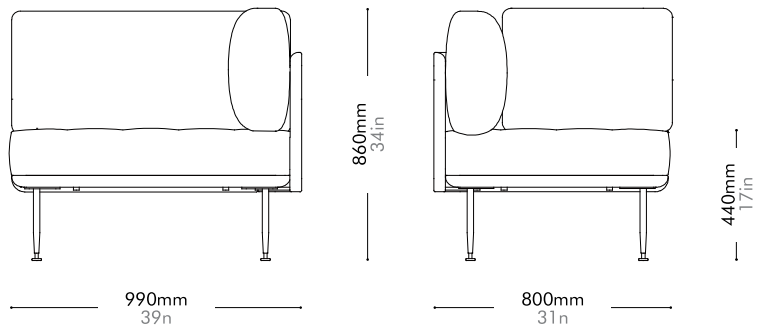

Utility Sofa 2 Sides S-R by Neri&Hu

UT-S421-R

Materials	Wood veneer base, stainless steel hairline aged gold / steel black powder coat matt, upholstery
Dimensions	W990 x D800 x H860mm; SH: 440mm | W39" x D31" x H34"; SH: 17"
Weight	45.0kg | 99lb
Upholstery	4.2M | 82.5SF
Shipping Volume	0.56CBM
Pkg Dimensions	FCL W1075 x D885 x H585mm; 51.10kg | W42" x D35" x H23"; 112lb LCL/AIR W1095 x D905 x H680mm; 62.62kg | W43" x D36" x H27"; 138lb

Oak Lead time: 10-12 weeks

COM/COL		¥615,000
Fabric	C	¥615,000
	B	¥755,000
	A	¥804,000
Leather	C	¥809,000
	B	¥979,000
	A	¥1,138,000
PU Leather		¥615,000

Walnut Lead time: 10-12 weeks

COM/COL		¥668,000
Fabric	C	¥668,000
	B	¥808,000
	A	¥857,000
Leather	C	¥862,000
	B	¥1,032,000
	A	¥1,192,000
PU Leather		¥668,000