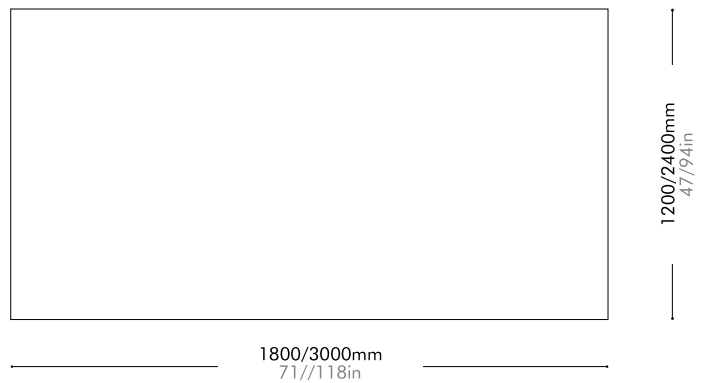

Taupe Rug

LI-R002-S / LI-R002-L

Materials	100% Linen
Dimensions	S: L1800 x W1200mm | L71" x W47" L: L3000 x W2400mm | L118" x W94"
Weight	S: 2.5kg / L: 9.4kg | S: 6lb / L: 21lb
Shipping Volume	S: 0.02 / L: 0.06 CBM
Pkg Dimensions	FCL/LCL/AIR S: C150 x H1250mm; 2.5kg | C6" x H49"; 6lb FCL/LCL/AIR L: C170 x H2450mm; 9.4kg | C12" x H96"; 21lb

Lead time: 8 weeks

S	¥151,000
L	¥406,000