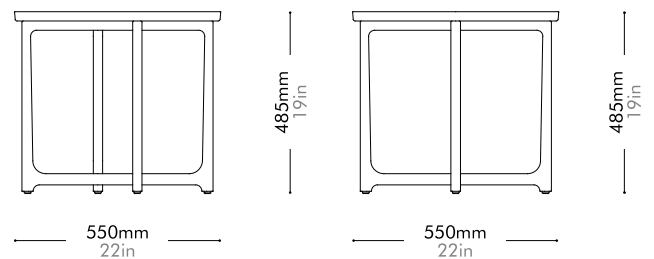

Lyrical High Side Table by Nei&Hu

LY-T110-550

Materials	Solid wood legs, wood veneer top	
Dimensions	C550 x H485mm | C22" x H19"	
Weight	3.5kg | 8lb	
Upholstery		
Shipping Volume	0.21CBM	
Pkg Dimensions	FCL	W615 x D615 x H550mm; 6.89kg | W24" x D24" x H22"; 15lb
	LCL/AIR	W635 x D635 x H645mm; 11.58kg | W25" x D25" x H25"; 26lb

Oak Lead time: 10-12 weeks

Walnut Lead time: 10-12 weeks

¥136,000

¥165,000