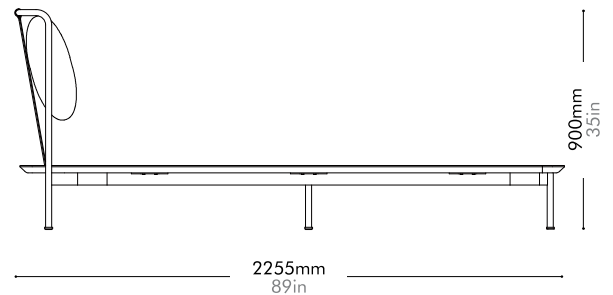

Crawford Bed

Double Size

by Tom Fereday

CR-B110-D

Materials	Wood veneer base, steel black powder coat matt, upholstery		
Dimensions	W1865 x D2255 x H900mm | W73" x D89" x H35"		
Weight	76.0kg | 168lb		
Upholstery	4.0M | 66.0SF		
Shipping Volume	0.33+0.43CBM		
Pkg Dimensions	FCL	W2160 x D985 x H155mm; 49.60kg | W85" x D39" x H6"; 109lb	
		W1980 x D465 x H465mm; 38.68kg | W78" x D18" x H18"; 85lb	
	LCL/AIR	W2200 x D1025 x H245mm; 75.80kg | W87" x D40" x H10"; 167lb	
		W2020 x D505 x H555mm; 50.54kg | W80" x D20" x H22"; 111lb	

Oak		Lead time: 10-12 weeks
COM/COL		¥485,000
Fabric	C	¥485,000
	B	¥571,000
	A	¥602,000
Leather	C	¥572,000
	B	¥655,000
	A	¥733,000
PU Leather		¥485,000

Walnut		Lead time: 10-12 weeks
COM/COL		¥562,000
Fabric	C	¥562,000
	B	¥648,000
	A	¥679,000
Leather	C	¥649,000
	B	¥732,000
	A	¥810,000
PU Leather		¥562,000