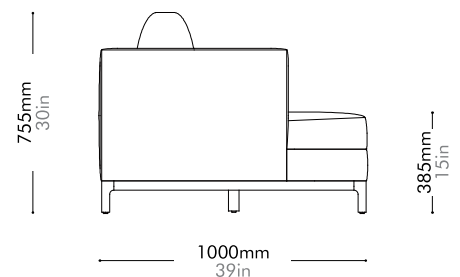

Walnut Lead time: 10-12 weeks

COM/COL		¥884,000
Fabric	C	¥884,000
	B	¥1,221,000
	A	¥1,340,000
Leather	C	¥1,384,000
	B	¥1,816,000
	A	¥2,221,000
PU Leather		¥884,000