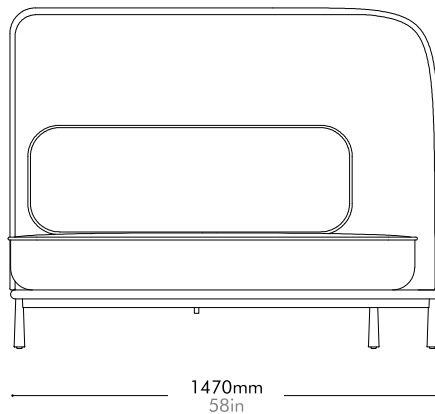

AR-S410-R

Materials	Wood veneer base, steel black powder coat matt leg, upholstery
Dimensions	W1470 x D880 x H1160mm; SH: 395mm | W58" x D35" x H46"; SH: 15"
Weight	68.0kg | 150lb
Upholstery	6.6M | 176.0SF
Shipping Volume	1.90CBM
Pkg Dimensions	FCL W1555 x D965 x H1265mm; 83.72kg | W61" x D38" x H50"; 185lb LCL/AIR W1575 x D985 x H1360mm; 101.75kg | W62" x D39" x H54"; 224lb

Oak		Lead time: 10-12 weeks
COM/COL		¥594,000
Fabric	C	¥594,000
	B	¥766,000
	A	¥826,000
Leather	C	¥902,000
	B	¥1,157,000
	A	¥1,397,000
PU Leather		¥594,000

Walnut		Lead time: 10-12 weeks
COM/COL		¥632,000
Fabric	C	¥632,000
	B	¥804,000
	A	¥864,000
Leather	C	¥940,000
	B	¥1,195,000
	A	¥1,435,000
PU Leather		¥632,000