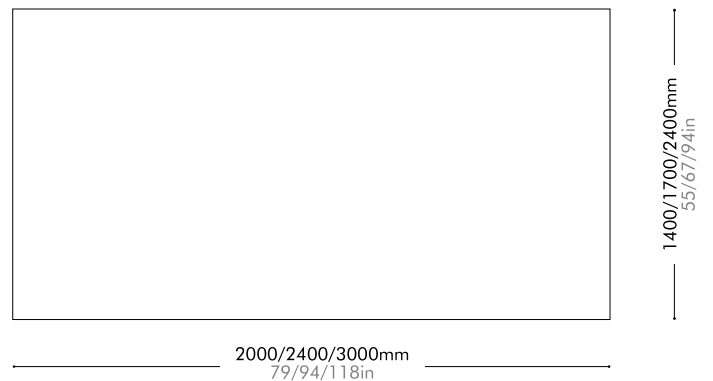

Lead time: 10-12 weeks

S	¥382,000
M	¥556,000
L	¥981,000

Nude

by Space
Copenhagen

WL-R004-S / WL-R004-M / WL-R004-L

Materials	100% Pure new zealand wool
Dimensions	S: L2000 x W1400mm L79" x W55"
	M: L2400 x W1700mm L94" x W67"
	L: L3000 x W2400mm L118" x W94"
Weight	S: 11.0kg / M: 21.0kg / L: 37.0kg S: 24lb / M: 46lb / L:82lb
Shipping Volume	S: 0.13 / M: 0.16 / L: 0.22 CBM
Pkg Dimensions	FCL/LCL/AIR S: C300 x H1450mm; 29.0kg C12" x H57"; 64lb
	FCL/LCL/AIR M: C300 x H1750mm; 43.0kg C12" x H69"; 95lb
	FCL/LCL/AIR L: C300 x H2450mm; 67.0kg C12" x H96"; 148lb