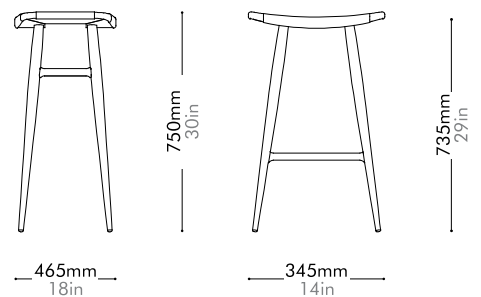

Oak Lead time: 10-12 weeks

Walnut Lead time: 10-12 weeks

Saddle Leather **¥162,000**

Saddle Leather **¥198,000**

Freja Bar Stool SH610 Paper Cord Seat by Space Copenhagen

FE-S310-PC

Materials	Solid wood frame, paper cord seat
Dimensions	W465 x D345 x H630mm; SH: 610mm W18" x D14" x H25"; SH:24"
Weight	3.3kg 7lb
Upholstery	
Shipping Volume	0.16CBM
Pkg Dimensions	FCL W530 x D410 x H715mm; 6.80kg W21" x D16" x H28"; 15lb
	LCL/AIR W570 x D450 x H805mm; 9.78kg W22" x D18" x H32"; 22lb

Oak Lead time: 10-12 weeks
¥143,000

Walnut Lead time: 10-12 weeks
¥175,000

Freja Bar Stool SH750 Leather Seat by Space Copenhagen

FE-S320-LE

Materials	Solid wood frame, leather seat
Dimensions	W465 x D345 x H750mm; SH: 735mm W18" x D14" x H30"; SH: 29"
Weight	3.6kg 8lb
Upholstery	5.0SF
Shipping Volume	0.18CBM
Pkg Dimensions	FCL W530 x D410 x H835mm; 7.85kg W21" x D16" x H33"; 17lb
	LCL/AIR W570 x D450 x H925mm; 10.83kg W22" x D18" x H36"; 24lb

Oak Lead time: 10-12 weeks

Walnut Lead time: 10-12 weeks

Saddle Leather **¥168,000**

Saddle Leather **¥200,000**

Freja Bar Stool SH750 Leather Stripe Seat by Space Copenhagen

FE-S320-LS

Materials	Solid wood frame, leather stripe seat
Dimensions	W465 x D345 x H750mm; SH: 735mm W18" x D14" x H30"; SH: 29"
Weight	3.6kg 8lb
Upholstery	7.0SF
Shipping Volume	0.18CBM
Pkg Dimensions	FCL W530 x D410 x H835mm; 7.85kg W21" x D16" x H33"; 17lb
	LCL/AIR W570 x D450 x H925mm; 10.83kg W22" x D18" x H36"; 24lb