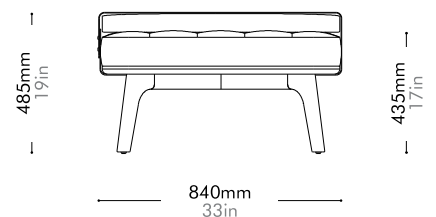

Utility Daybed by Neri&Hu

UT-B110

Materials	Solid wood legs, veneer plywood panel, upholstery
Dimensions	W1995 x D840 x H485mm; SH: 435mm | W79" x D33" x H19"; SH: 17"
Weight	20.0kg | 44lb
Upholstery	3.3M | 52.8SF
Shipping Volume	1.06CBM
Pkg Dimensions	FCL W2060 x D905 x H570mm; 29.70kg | W81" x D36" x H22"; 65lb
	LCL/AIR W2080 x D925 x H665mm; 52.06kg | W82" x D36" x H26"; 115lb

Oak		Lead time: 10-12 weeks
COM/COL		¥367,000
Fabric	C	¥367,000
	B	¥433,000
	A	¥456,000
Leather	C	¥429,000
	B	¥490,000
	A	¥547,000
PU Leather		¥367,000

Walnut		Lead time: 10-12 weeks
COM/COL		¥398,000
Fabric	C	¥398,000
	B	¥464,000
	A	¥487,000
Leather	C	¥460,000
	B	¥521,000
	A	¥578,000
PU Leather		¥398,000