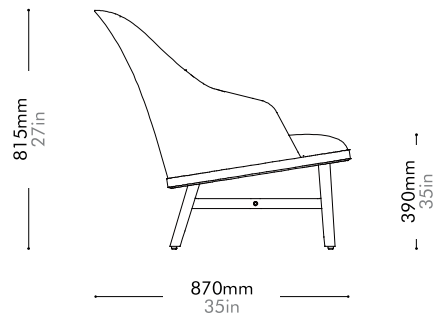

Bund Lounge Chair by Neri&Hu

BU-S111

Materials	Stainless steel hairline gold, solid wood frame, upholstered moulded foam frame, upholstered seat
Dimensions	W630 x D870 x H815mm; SH: 390mm W27" x D35" x H27"; SH: 35"
Weight	14.9kg 33lb
Upholstery	2.5M 41.8SF
Shipping Volume	0.58CBM
Pkg Dimensions	FCL W695 x D935 x H900mm; 22.22kg W27" x D37" x H35"; 49lb
	LCL/AIR W715 x D955 x H995mm; 30.15kg W28" x D38" x H39"; 66lb

Bund Bar Chair SH610

by Neri&Hu

BU-S310-610

Materials	Stainless steel hairline gold, solid wood frame, upholstered moulded foam frame, upholstered seat
Dimensions	W425 x D465 x H825mm; SH: 610mm W17" x D18" x H32"; SH: 24"
Weight	6.5kg 14lb
Upholstery	0.7M 13.2SF
Shipping Volume	0.31CBM
Pkg Dimensions	FCL W600 x D600 x H860mm; 11.83kg W24" x D24" x H34"; 26lb
	LCL/AIR W620 x D620 x H955mm; 16.30kg W24" x D24" x H38"; 36lb