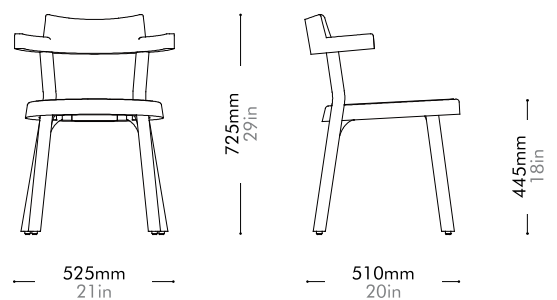

Pagoda Chair Cane - Silver Aluminum Leg by BassamFellows

PA-S220-AL1

Materials	Solid wood frame, cane, aluminum alloy
Dimensions	W525 x D510 x H725mm; SH: 445mm | W21" x D20" x H29"; SH: 18"
Weight	5.5kg | 12lb
Upholstery	
Shipping Volume	0.06CBM
Pkg Dimensions	FCL W705 x D567 x H1155mm; 7.05kg | W28" x D22" x H6"; 16lb
	LCL/AIR W745 x D607 x H245mm; 12.31kg | W29" x D27" x H10"; 27lb

Oak Lead time: 10-12 weeks

Walnut Lead time: 10-12 weeks

¥201,000

¥228,000