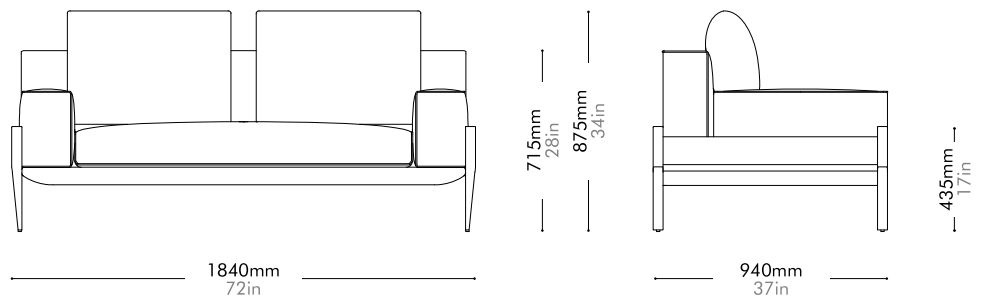

Float Sofa 2 Seater - 2 Arm by Michele De Lucchi

FL-S423

Materials	Steel dark grey powder coat matt frame, upholstery
Dimensions	W1840 x D940 x H715(875)mm; SH: 435mm | W72" x D37" x H28(34)"; SH: 17"
Weight	75.0kg | 165lb
Upholstery	8.0M | 190.0SF
Shipping Volume	1.10CBM
Pkg Dimensions	FCL W1925 x D1025 x H560mm; 84.85kg | W76" x D40" x H22"; 187lb LCL/AIR W1965 x D1065 x H650mm; 109.16kg | W77" x D42" x H26"; 241lb

Lead time: 10-12 weeks

COM/COL		¥760,000
Fabric	C	¥760,000
	B	¥990,000
	A	¥1,070,000
Leather	C	¥1,096,000
	B	¥1,387,000
	A	¥1,659,000
PU Leather		¥760,000