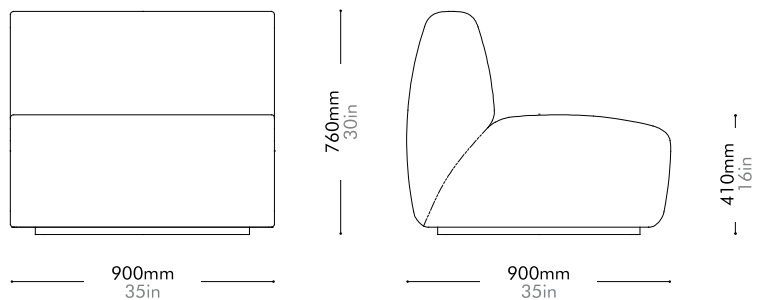

Infinity Straight

by Space Copenhagen

IF-S410

Materials	Solid wood and plywood frame, upholstery	
Dimensions	W900 x D900 x H760mm; SH: 410mm | W35" x D35" x H30"; SH: 16"	
Weight	35.5kg | 78lb	
Upholstery	4.2M | 66.0SF	
Shipping Volume	0.79CBM	
Pkg Dimensions	FCL	W965 x D965 x H845mm; 43.69kg | W38" x D38" x H30"; 96lb
	LCL/AIR	W985 x D985 x H940mm; 54.96kg | W39" x D39" x H37"; 121lb

Lead time: 10-12 weeks

COM/COL		¥311,000
Fabric	C	¥311,000
	B	¥419,000
	A	¥442,000
Leather	C	¥419,000
	B	¥482,000
	A	¥542,000
PU Leather		¥311,000