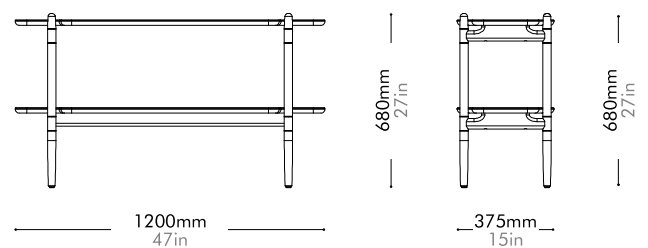

Slow Shelf 2

by Space
Copenhagen

SL-SF110-2

Materials Solid wood frame, wood veneer shelves, stainless steel oil rubbed copper

Dimensions W1200 x D375 x H680mm | W47" x D15" x H40"

Weight 14.0kg | 46lb

Upholstery

Shipping Volume 0.14CBM

Pkg Dimensions FCL W1300 x D440 x H245mm; 16.65kg | W51" x D17" x H10"; 37lb

LCL/AIR W1340 x D480 x H335mm; 24.12kg | W53" x D19" x H13"; 53lb

Oak Lead time: 10-12 weeks

¥234,000

Walnut Lead time: 10-12 weeks

¥264,000