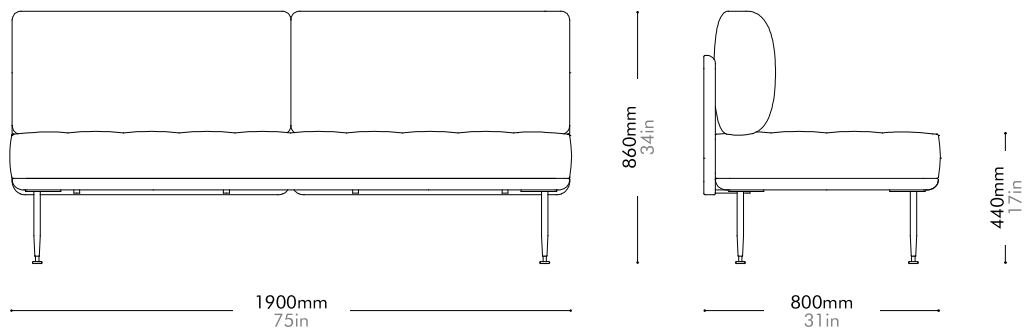

Walnut Lead time: 10-12 weeks

COM/COL		¥742,000
Fabric	C	¥742,000
	B	¥926,000
	A	¥990,000
Leather	C	¥990,000
	B	¥1,210,000
	A	¥1,416,000
PU Leather		¥742,000