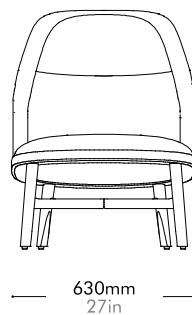

Walnut Lead time: 10-12 weeks

COM/COL		¥284,000
Fabric	C	¥284,000
	B	¥340,000
	A	¥360,000
Leather	C	¥340,000
	B	¥394,000
	A	¥444,000
PU Leather		¥284,000