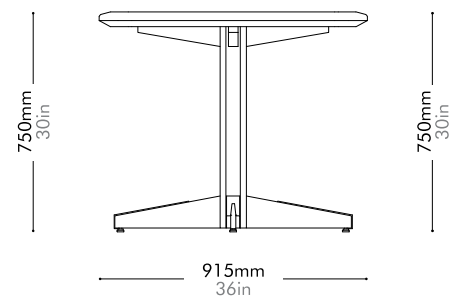

Lenox Dining Table W2100

by AvroKO

BR-T410-2100

Materials	Solid wood frame, wood veneer top, stainless steel hairline gold
Dimensions	W2100 x D915 x H750mm | W83" x D36" x H30"
Weight	90.0kg | 198lb
Upholstery	
Shipping Volume	1.87CBM
Pkg Dimensions	FCL W2185 x D1000 x H855mm; 104.10kg | W86" x D39" x H34"; 230lb LCL/AIR W2225 x D1040 x H945mm; 130.99kg | W88" x D41" x H37"; 289lb

Oak Lead time: 10-12 weeks
¥533,000

Walnut Lead time: 10-12 weeks
¥724,000