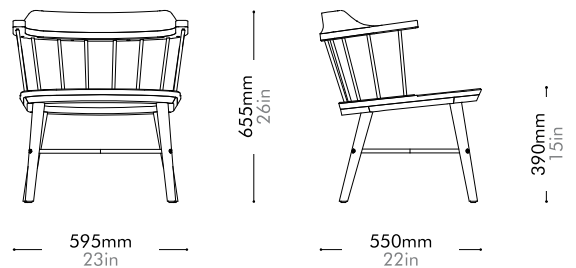

Exchange Lounge Chair 2.0 by CRÈME

EX-S111-R2

Materials	Solid wood frame, wood veneer seat, steel black powder coat matt
Dimensions	W595 x D550 x H655mm; SH: 390mm | W23" x D22" x H26"; SH: 15"
Weight	8.5kg | 19lb
Upholstery	
Shipping Volume	0.30CBM
Pkg Dimensions	FCL W660 x D615 x H740mm; 13.24kg | W26" x D24" x H29"; 29lb
	LCL/AIR W680 x D635 x H835mm; 18.26kg | W27" x D25" x H33"; 40lb

Oak Lead time: 10-12 weeks
¥239,000

Walnut Lead time: 10-12 weeks
¥257,000