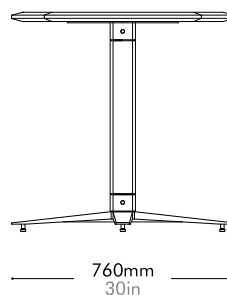

Boyd Dining Table S760 - Wood Top by AvroKO

BR-T420-S760-WD

Materials	Wood veneer top, stainless steel hairline gold, solid wood clad
Dimensions	W760 x D760 x H750mm | W30" x D30" x H30"
Weight	21.0kg | 46lb
Upholstery	
Shipping Volume	0.57CBM
Pkg Dimensions	FCL W825 x D825 x H835mm; 27.89kg | W32" x D32" x H33"; 61lb
	LCL/AIR W865 x D865 x H925mm; 36.58kg | W34" x D34" x H36"; 81lb

Oak Lead time: 10-12 weeks
¥221,000

Walnut Lead time: 10-12 weeks
¥251,000