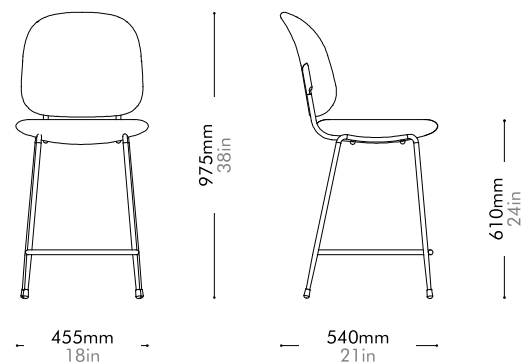

Lead time: 10-12 weeks

COM/COL		¥117,000
Fabric	C	¥117,000
	B	¥140,000
	A	¥147,000
Leather	C	¥150,000
	B	¥178,000
	A	¥205,000
PU Leather		¥117,000

Industry Lounge Chair by Neri&Hu

IN-S111

Materials	Steel black powder coat matt, polypropylene seat and back, upholstery
Dimensions	W575 x D695 x H795mm; SH: 450mm W23" x D27" x H31"; SH: 18"
Weight	8.0kg 18lb
Upholstery	1.3M 27.0SF
Shipping Volume	0.43CBM
Pkg Dimensions	FCL W640 x D760 x H880mm; 14.23kg W25" x D30" x H35"; 31lb
	LCL/AIR W660 x D780 x H975mm; 20.21kg W26" x D31" x H38"; 45lb

Lead time: 10-12 weeks

COM/COL		¥127,000
Fabric	C	¥127,000
	B	¥154,000
	A	¥164,000
Leather	C	¥164,000
	B	¥197,000
	A	¥228,000
PU Leather		¥127,000

Industry Bar Chair SH610

by Neri&Hu

IN-S310-610

Materials	Steel black powder coat matt, polypropylene seat and back, upholstery
Dimensions	W455 x D540 x H975mm; SH: 610mm W18" x D21" x H38"; SH: 24"
Weight	7.2kg 16lb
Upholstery	1.1M 24.0SF
Shipping Volume	0.36CBM
Pkg Dimensions	FCL W600 x D600x H1000mm; 13.60kg W24" x D24" x H39"; 30lb
	LCL/AIR W620 x D620 x H1095mm; 18.07kg W24" x D24" x H43"; 40lb

Lead time: 10-12 weeks

COM/COL		¥129,000
Fabric	C	¥129,000
	B	¥153,000
	A	¥162,000
Leather	C	¥164,000
	B	¥195,000
	A	¥224,000
PU Leather		¥129,000

Industry Bar Chair SH750 by Neri&Hu

IN-S310-750

Materials	Steel black powder coat matt, polypropylene seat and back, upholstery
Dimensions	W455 x D540 x H1115mm; SH: 750mm W18" x D21" x H44"; SH: 30"
Weight	8.0kg 18lb
Upholstery	1.1M 24.0SF
Shipping Volume	0.41CBM
Pkg Dimensions	FCL W600 x D600 x H1140mm; 15.57kg W24" x D24" x H45"; 34lb
	LCL/AIR W620 x D620 x H1235mm; 20.04kg W24" x D24" x H49"; 44lb