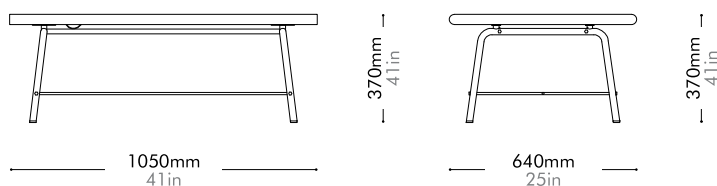

Valet Coffee Table by David Rockwell

VA-T210

Materials	Wood veneer top, steel black powder coat sand burst, stainless steel hairline gold, leather
Dimensions	W1050 x D640 x H370mm | W41" x D25" x H15"
Weight	17.5kg | 39lb
Upholstery	
Shipping Volume	0.15CBM
Pkg Dimensions	FCL W1115 x D705 x H195mm; 20.45kg | W44" x D28" x H8"; 45lb LCL/AIR W1135 x D725 x H290mm; 30.01kg | W45" x D29" x H11"; 66lb

* only available in Brown Saddle Leather

Walnut Lead time: 10-12 weeks

Leather (standard) **¥209,000**