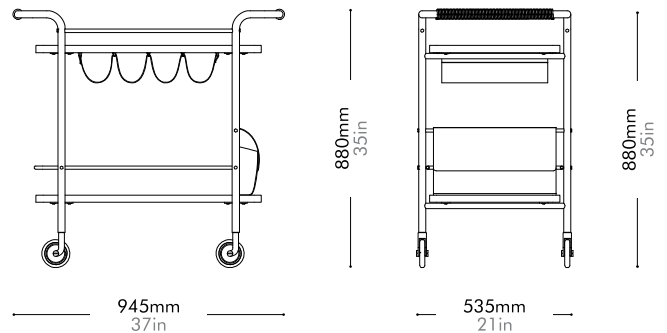

Valet Bar Cart

by David Rockwell

VA-CA110

Materials	Steel black powder coat sand burst, stainless steel hairline gold, wood veneer boards, leather
Dimensions	W945 x D535 x H880mm | W37" x D21" x H35"
Weight	25.0kg | 55lb
Upholstery	
Shipping Volume	0.25CBM
Pkg Dimensions	FCL W1025 x D595 x H405mm; 28.58kg | W40" x D23" x H16"; 63lb
	LCL/AIR W1045 x D615 x H500mm; 36.04kg | W41" x D24" x H20"; 79lb

* only available in Brown Saddle Leather

Walnut   Lead time: 10-12 weeks

Leather (standard)   **¥390,000**