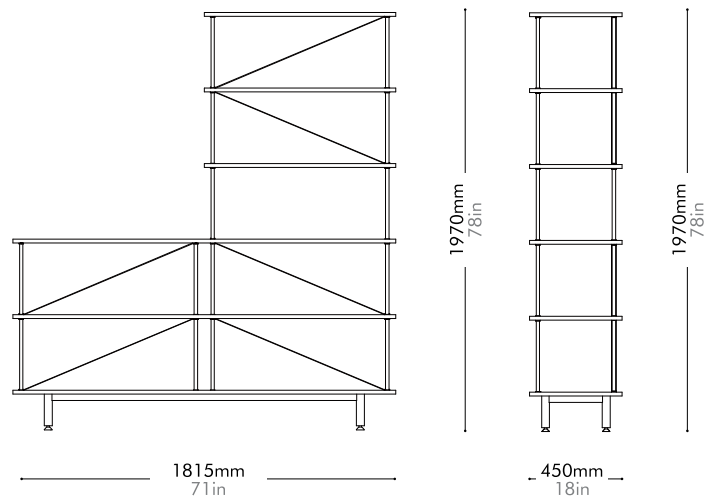

SE-SF133-R

Materials Steel black powder coat matt, wood veneer shelves

Dimensions W1815 x D450 x H1970mm | W71" x D18" x H78"

Weight 57.5kg | 127lb

Upholstery

Shipping Volume 0.24CBM

Pkg Dimensions FCL W1915 x D550 x H230mm; 61.68kg | W75" x D22" x H9"; 136lb

LCL/AIR W1955 x D590 x H320mm; 75.09kg | W77" x D23" x H13"; 166lb

Oak Lead time: 10-12 weeks

Walnut Lead time: 10-12 weeks

¥399,000

¥402,000