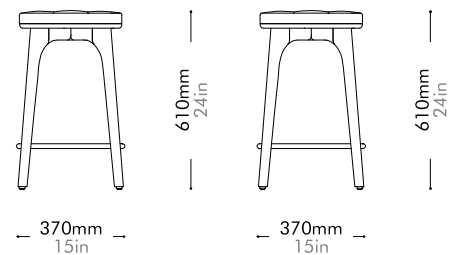

Utility Stool H610 by Neri&Hu

UT-S610-610

Materials	Solid wood legs, plywood panel, steel hairline aged gold, upholstery
Dimensions	W370 x D370 x H610mm; SH: 610mm | W15" x D15" x H24"; SH: 24"
Weight	5.0kg | 11lb
Upholstery	0.3M | 5.5SF
Shipping Volume	0.13CBM
Pkg Dimensions	FCL W435 x D435 x H695mm; 8.19kg | W17" x D17" x H27"; 18lb
	LCL/AIR W455 x D455 x H715mm; 10.60kg | W18" x D18" x H28"; 23lb

Oak Lead time: 10-12 weeks

COM/COL		¥115,000
Fabric	C	¥115,000
	B	¥122,000
	A	¥124,000
Leather	C	¥122,000
	B	¥129,000
	A	¥135,000
PU Leather		¥115,000

Walnut Lead time: 10-12 weeks

COM/COL		¥131,000
Fabric	C	¥131,000
	B	¥138,000
	A	¥140,000
Leather	C	¥138,000
	B	¥144,000
	A	¥151,000
PU Leather		¥131,000