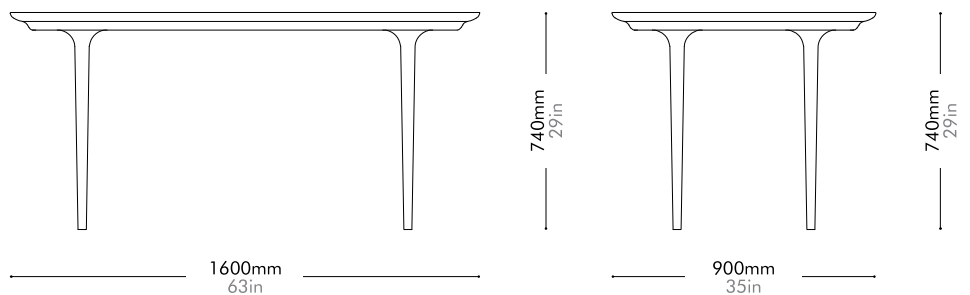

Lunar Dining Table W1600

by Space Copenhagen

LN-T410-1600

Materials	Solid wood legs, wood veneer top	
Dimensions	W1600 x D900 x H740mm | W63" x D35" x H29"	
Weight	40.0kg | 88lb	
Upholstery		
Shipping Volume	0.22 + 0.15CBM	
Pkg Dimensions	FCL	W1680 x D980 x H135mm; 39.06kg | W66" x D39" x H5"; 86lb
		W430 x D430 x H825mm; 12.47kg | W17" x D17" x H32"; 27lb
	LCL/AIR	W1700 x D1000 x H230mm; 58.81kg | W67" x D39" x H9"; 130lb
		W430 x D430 x H825mm; 12.47kg | W17" x D17" x H32"; 27lb

Oak   Lead time: 10-12 weeks

¥437,000

Walnut   Lead time: 10-12 weeks

¥616,000