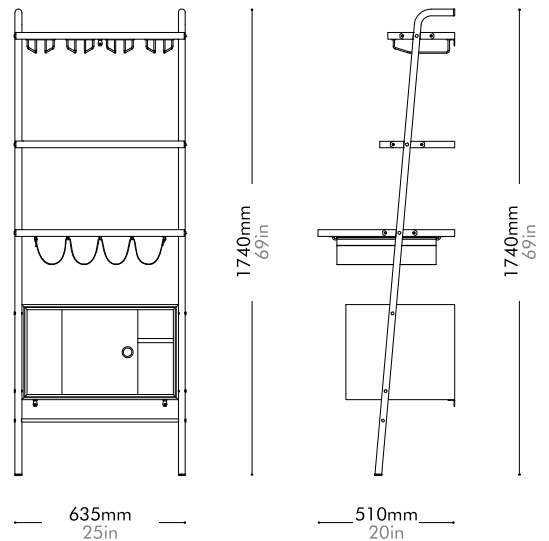

Valet Mixology Center by David Rockwell

VA-SF140

Materials	Steel black powder coat sand brush, stainless steel hairline gold, wood veneer shelves, leather
Dimensions	W635 x D510 x H1740mm | W25" x D20" x H69"
Weight	30.2kg | 11lb
Upholstery	
Shipping Volume	0.05 + 0.24CBM
Pkg Dimensions	FCL W1875 x D275 x H95mm; 7.02kg | W74" x D11" x H4"; 15lb
	W695 x D575 x H595mm; 28.77kg | W75" x D12" x H7"; 30lb
LCL/AIR	W1895 x D295 x H190mm; 13.52kg | W27" x D27" x H23"; 63lb
	W715 x D595 x H690mm; 33.72kg | W28" x D23" x H27"; 74lb

* only available in Brown Saddle Leather

Walnut

Lead time: 10-12 weeks

Leather (standard)

¥360,000