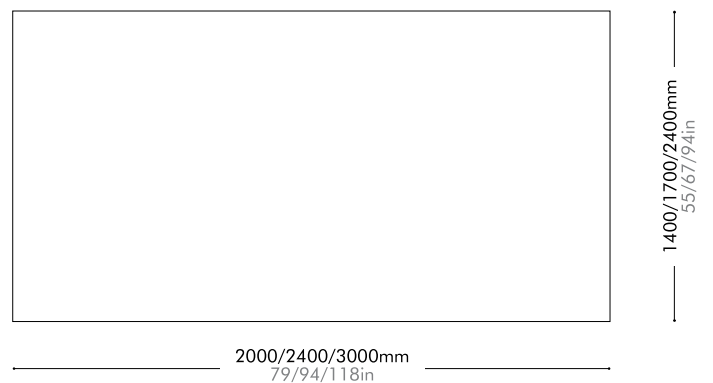

Nude

by Space
Copenhagen

WL-R004-S / WL-R004-M / WL-R004-L

Materials	100% Pure new zealand wool
Dimensions	S: L2000 x W1400mm | L79" x W55"
	M: L2400 x W1700mm | L94" x W67"
	L: L3000 x W2400mm | L118" x W94"
Weight	S: 11.0kg / M: 21.0kg / L: 37.0kg | S: 24lb / M: 46lb / L:82lb
Shipping Volume	S: 0.13 / M: 0.16 / L: 0.22 CBM
Pkg Dimensions	FCL/LCL/AIR S: C300 x H1450mm; 29.0kg | C12" x H57"; 64lb
	FCL/LCL/AIR M: C300 x H1750mm; 43.0kg | C12" x H69"; 95lb
	FCL/LCL/AIR L: C300 x H2450mm; 67.0kg | C12" x H96"; 148lb

Lead time: 10-12 weeks

S	¥382,000
M	¥556,000
L	¥981,000