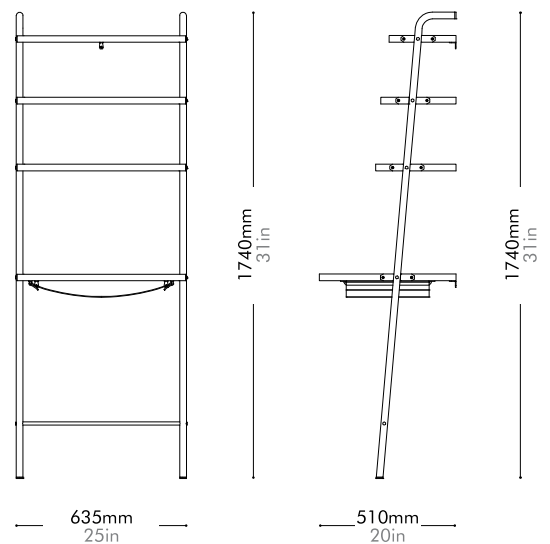

Valet Desk Shelves by David Rockwell

VA-SF150

Materials	Steel black powder coat sand burst, stainless steel hairline gold, wood veneer shelves, leather
Dimensions	W635 x D510 x H1740mm | W25" x D20" x H31"
Weight	18.4kg | 40lb
Upholstery	
Shipping Volume	0.05 + 0.08CBM
Pkg Dimensions	FCL W1875 x D275 x H95mm; 6.52kg | W74" x D11" x H4"; 14lb
	W695 x D575 x H195mm; 15.41kg | W75" x D12" x H7"; 29lb
	LCL/AIR W1895 x D295 x H190mm; 13.02kg | W27" x D23" x H8"; 34lb
	W715 x D595 x H290mm; 20.36kg | W28" x D23" x H11"; 45lb

* only available in Brown Saddle Leather

Walnut

Lead time: 10-12 weeks

Leather (standard)

¥247,000