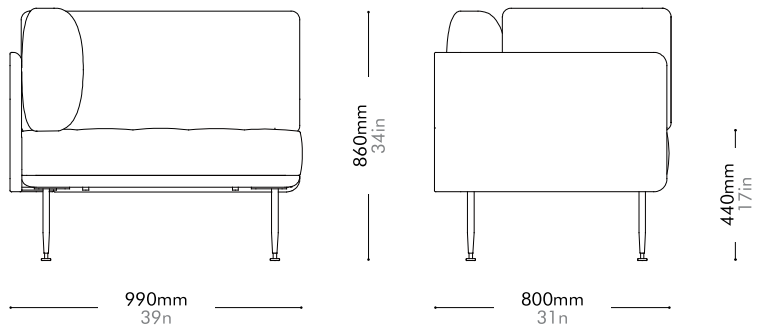

Utility Sofa 2 Sides S-L by Neri&Hu

UT-S421-L

Materials	Wood veneer base, stainless steel hairline aged gold / steel black powder coat matt, upholstery
Dimensions	W990 x D800 x H860mm; SH: 440mm | W39" x D31" x H34"; SH: 17"
Weight	45.0kg | 99lb
Upholstery	4.2M | 82.5SF
Shipping Volume	0.56CBM
Pkg Dimensions	FCL W1075 x D885 x H585mm; 51.10kg | W42" x D35" x H23"; 112lb LCL/AIR W1095 x D905 x H680mm; 62.62kg | W43" x D36" x H27"; 138lb

Oak Lead time: 10-12 weeks

COM/COL		¥615,000
Fabric	C	¥615,000
	B	¥755,000
	A	¥804,000
Leather	C	¥809,000
	B	¥979,000
	A	¥1,138,000
PU Leather		¥615,000

Walnut Lead time: 10-12 weeks

COM/COL		¥668,000
Fabric	C	¥668,000
	B	¥808,000
	A	¥857,000
Leather	C	¥862,000
	B	¥1,032,000
	A	¥1,192,000
PU Leather		¥668,000