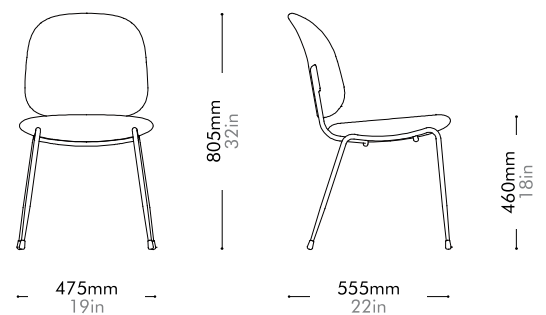

Industry Dining Chair

by Neri&Hu

IN-S210

Materials	Steel black powder coat matt, polypropylene seat and back, upholstery
Dimensions	W475 x D555 x H805mm; SH: 460mm | W19" x D22" x H32"; SH: 18"
Weight	5.5kg | 12lb
Upholstery	1.1M | 24.0SF
Shipping Volume	0.30CBM
Pkg Dimensions	FCL W600 x D600 x H830mm; 10.61kg | W24" x D24" x H33"; 23lb
	LCL/AIR W620 x D620 x H925mm; 15.08kg | W24" x D24" x H36"; 33lb

Lead time: 10-12 weeks

COM/COL		¥110,000
Fabric	C	¥110,000
	B	¥132,000
	A	¥140,000
Leather	C	¥143,000
	B	¥171,000
	A	¥197,000
PU Leather		¥110,000