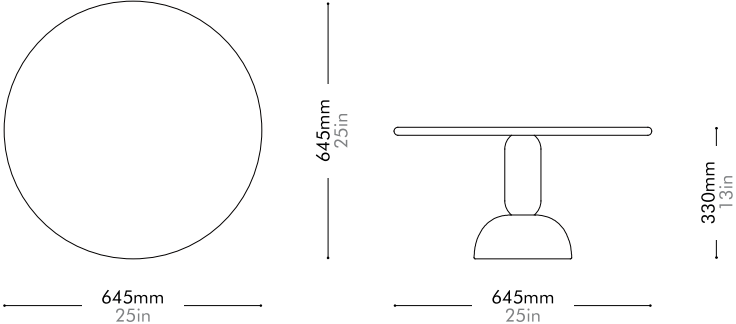

Taiko Side Table C645

by Studio
Stefan Scholten

TK-T110-645

Materials	Terrazzo, steel black powder coat matt
Dimensions	C645 x H330mm | C25" x H13"
Weight	30.0kg | 66lb
Upholstery	
Shipping Volume	0.19CBM
Pkg Dimensions	FCL/LCL/AIR W705 x D705 x H390mm; 41.67kg | W28" x D28" x H15"; 92lb

Lead time: 10-12 weeks

TERRAZZO	¥165,000