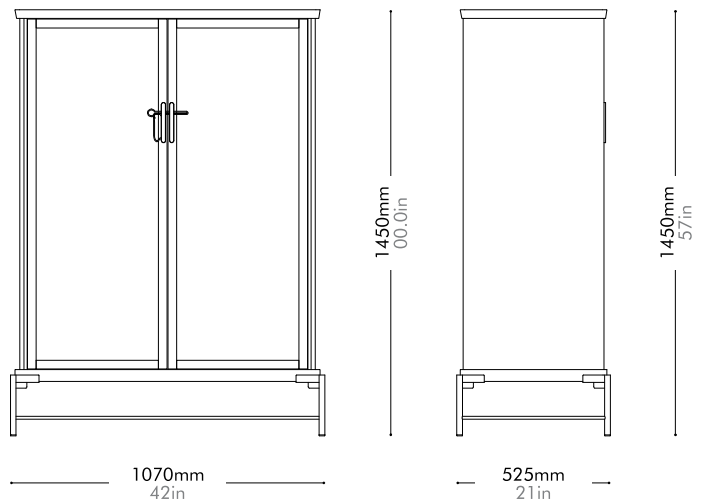

Dowry Cabinet III

by Neri&Hu

DO-C130

Materials	Solid wood with wood veneer panels, stainless steel hairline aged gold, tempered glass
Dimensions	W1070 x D525 x H1450mm | W42" x D21" x H57"
Weight	98.5kg | 217lb
Upholstery	
Shipping Volume	1.26CBM
Pkg Dimensions	FCL/LCL/AIR W1185 x D640 x H1660mm; 141.55kg | W47" x D25" x H65"; 312lb

Oak Lead time: 10-12 weeks
¥631,000

Walnut Lead time: 10-12 weeks
¥663,000