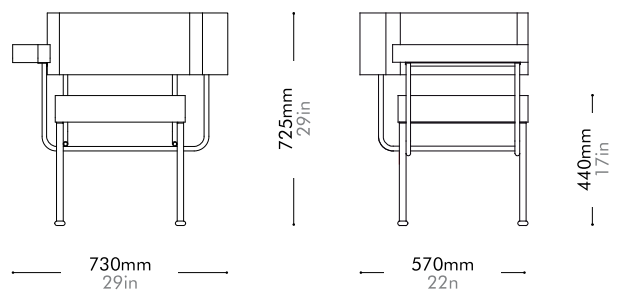

Cotton Club Lounge Chair (1988) by Carlo Forcolini

CF-S111

Materials	Steel black powder coat matt, upholstery
Dimensions	W730 x D570 x H725mm; SH: 440mm | W29" x D22" x H29"; SH: 17"
Weight	13.5kg | 30lb
Upholstery	1.7M | 30.8SF
Shipping Volume	0.41CBM
Pkg Dimensions	FCL W795 x D635 x H810mm; 19.30kg | W31" x D25" x H32"; 43lb
	LCL/AIR W815 x D655 x H905mm; 25.50kg | W32" x D26" x H36"; 56lb

Lead time: 10-12 weeks

COM/COL		¥194,000
Fabric	C	¥194,000
	B	¥228,000
	A	¥240,000
Leather	C	¥234,000
	B	¥271,000
	A	¥306,000
PU Leather		¥194,000