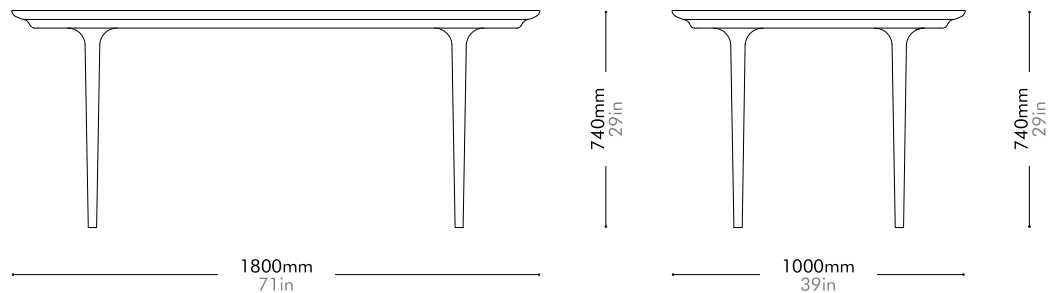

Lunar Dining Table W1800

by Space Copenhagen

LN-T410-1800

Materials	Solid wood legs, wood veneer top		
Dimensions	W1800 x D1000 x H740mm | W71" x D39" x H29"		
Weight	43.5kg | 96lb		
Upholstery			
Shipping Volume	0.27 + 0.15CBM		
Pkg Dimensions	FCL	W1880 x D1080 x H135mm; 43.62kg | W74" x D43" x H5"; 96lb	
		W430 x D430 x H825mm; 12.47kg | W17" x D17" x H32"; 27lb	
	LCL/AIR	W1900 x D1100 x H230mm; 67.91kg | W75" x D43" x H9"; 150lb	
		W430 x D430 x H825mm; 12.47kg | W17" x D17" x H32"; 27lb	

Oak   Lead time: 10-12 weeks

¥467,000

Walnut   Lead time: 10-12 weeks

¥658,000