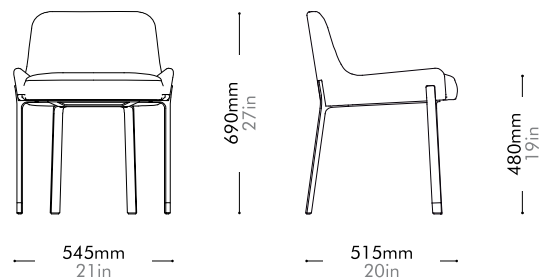

Lead time: 10-12 weeks

COM/COL		¥78,000
Fabric	C	¥78,000
	B	¥88,000
	A	¥98,000
Leather	C	¥89,000
	B	¥103,000
	A	¥114,000
PU Leather		¥78,000

Blink Dining Chair by Yabu Pushelberg

BL-S210

Materials	Stainless steel hairline gold, steel black powder coat sand burst, upholstery
Dimensions	W545 x D515 x H690mm; SH: 480mm W21" x D20" x H27"; SH: 19"
Weight	9.0kg 20lb
Upholstery	1.3M 24.2SF
Shipping Volume	0.30CBM
Pkg Dimensions	FCL W600 x D600 x H830mm; 14.11kg W24" x D24" x H33"; 31lb
	LCL/AIR W620 x D620 x H925mm; 18.58kg W24" x D24" x H36"; 41lb

Lead time: 10-12 weeks

COM/COL		¥158,000
Fabric	C	¥158,000
	B	¥187,000
	A	¥197,000
Leather	C	¥188,000
	B	¥216,000
	A	¥242,000
PU Leather		¥158,000

Blink Vanity Stool SH470

by Yabu Pushelberg

BL-S610-470

Materials	Stainless steel hairline gold, steel black powder coat sand burst, upholstery
Dimensions	W515 x D490 x H590mm; SH: 470mm W20" x D19" x H23"; SH: 19"
Weight	8.0kg 18lb
Upholstery	1.2M 19.8SF
Shipping Volume	0.26CBM
Pkg Dimensions	FCL W600 x D600 x H720mm; 12.36kg W24" x D24" x H28"; 27lb
	LCL/AIR W620 x D620 x H815mm; 16.82kg W24" x D24" x H32"; 37lb

Lead time: 10-12 weeks

COM/COL		¥165,000
Fabric	C	¥165,000
	B	¥193,000
	A	¥203,000
Leather	C	¥189,000
	B	¥214,000
	A	¥237,000
PU Leather		¥165,000

Blink Counter Stool SH610

by Yabu Pushelberg

BL-S610-610

Materials	Stainless steel hairline gold, steel black powder coat sand burst, upholstery
Dimensions	W515 x D495 x H725mm; SH: 610mm W20" x D19" x H29"; SH: 24"
Weight	9.0kg 20lb
Upholstery	1.2M 19.8SF
Shipping Volume	0.31CBM
Pkg Dimensions	FCL W600 x D600 x H860mm; 14.33kg W24" x D24" x H34"; 32lb
	LCL/AIR W620 x D620 x H955mm; 18.80kg W24" x D24" x H38"; 41lb