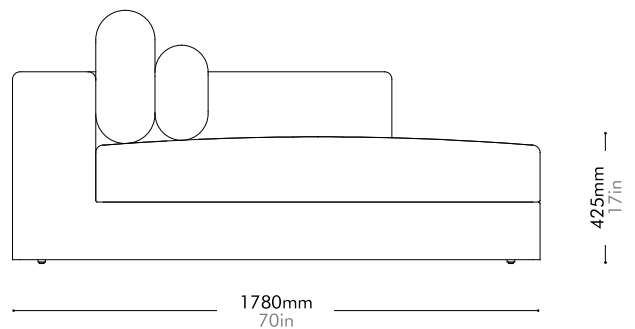

Atelier Chaise Lounge L-Skirt by Space Copenhagen

AT-S430-L

Materials	Solid wood and plywood frame, upholstery	
Dimensions	W1280 x D1780 x H780mm; SH: 425mm | W50" x D70" x H31"; SH: 17"	
Weight	60.0kg | 132lb	
Upholstery	11.2M	
Shipping Volume	1.95CBM	
Pkg Dimensions	FCL	W1380 x D1880 x H750mm; 74.0kg | W54" x D74" x H30"; 163lb
	LCL/AIR	W1400 x D1900 x H845mm; 104.91kg | W55" x D75" x H33"; 231lb

Oak / Walnut   Lead time: 10-12 weeks

COM/COL		¥545,000
Fabric	C	¥545,000
	B	¥784,000
	A	¥867,000