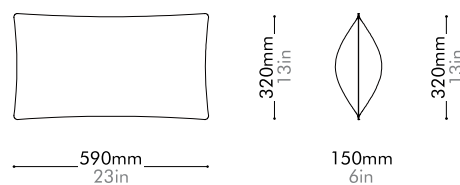

QI Pillow Large

by Neri&Hu

QI-S400-A2

Materials	Upholstery
Dimensions	W590 x D320 x H150mm | W23" x D13" x H6"
Weight	1.0kg | 2lb
Upholstery	0.8M | 9.9SF
Shipping Volume	0.04CBM
Pkg Dimensions	FCL/LCL/AIR W620 x D350 x H180mm; 2.06kg | W24" x D14" x H7"; 5lb

Lead time: 10-12 weeks

COM/COL		¥27,000
Fabric	C	¥27,000
	B	¥41,000
	A	¥46,000
Leather	C	¥36,000
	B	¥46,000
	A	¥56,000
PU Leather		¥27,000