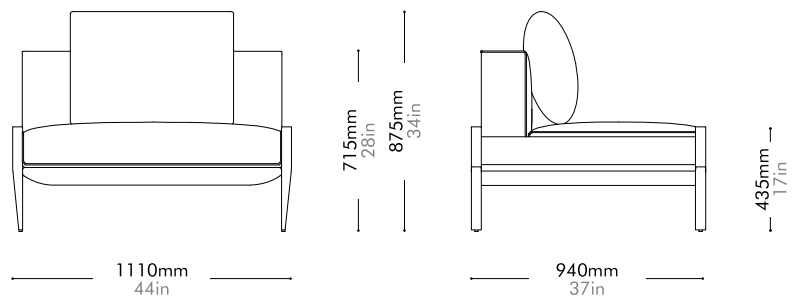

Float Sofa 1 Seater - Armless by Michele De Lucchi

FL-S411

Materials	Steel dark grey powder coat matt frame, upholstery
Dimensions	W1110 x D940 x H715(875)mm; SH: 435mm | W44" x D37" x H28(34)"; SH: 17"
Weight	53.0kg | 117lb
Upholstery	5.0M | 127.OSF
Shipping Volume	0.69CBM
Pkg Dimensions	FCL W1195 x D1025 x H560mm; 59.95kg | W47" x D40" x H22"; 132lb LCL/AIR W1235 x D1065 x H650mm; 75.24kg | W49" x D42" x H26"; 166lb

Lead time: 10-12 weeks

COM/COL		¥520,000
Fabric	C	¥520,000
	B	¥659,000
	A	¥709,000
Leather	C	¥747,000
	B	¥938,000
	A	¥1,117,000
PU Leather		¥520,000