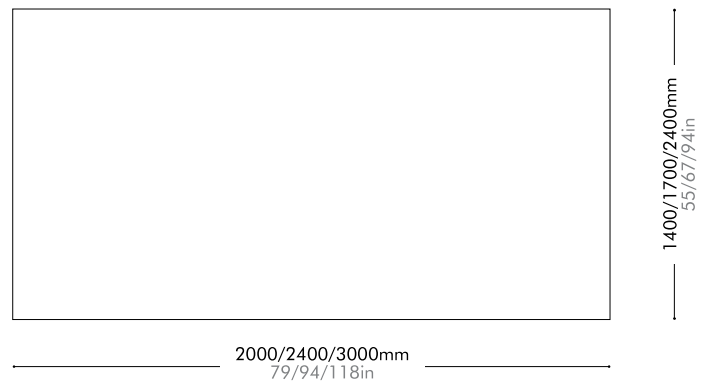

Dune

by Space
Copenhagen

WL-R001-S / WL-R001-M / WL-R001-L

Materials	100% Pure new zealand wool
Dimensions	S: L2000 x W1400mm | L79" x W55"
	M: L2400 x W1700mm | L94" x W67"
	L: L3000 x W2400mm | L118" x W94"
Weight	S: 11.0kg / M: 21.0kg / L: 37.0kg | S: 24lb / M: 46lb / L:82lb
Shipping Volume	S: 0.13 / M: 0.16 / L: 0.22 CBM
Pkg Dimensions	FCL/LCL/AIR S: C300 x H1450mm; 29.0kg | C12" x H57"; 64lb
	FCL/LCL/AIR M: C300 x H1750mm; 43.0kg | C12" x H69"; 95lb
	FCL/LCL/AIR L: C300 x H2450mm; 67.0kg | C12" x H96"; 148lb

Lead time: 10-12 weeks

S	¥382,000
M	¥556,000
L	¥981,000