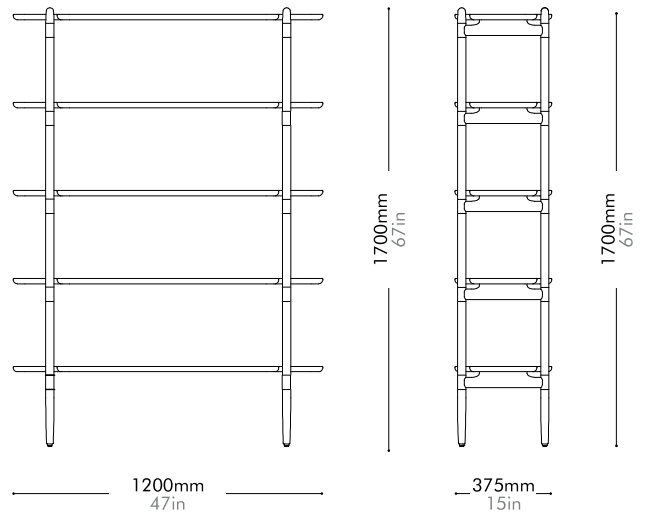

Walnut Lead time: 10-12 weeks

¥465,000

¥536,000

Slow Shelf 4

by Space
Copenhagen

SL-SF110-4

Materials Solid wood frame, wood veneer shelves, stainless steel oil rubbed copper

Dimensions W1200 x D375 x H1360mm | W47" x D15" x H54"