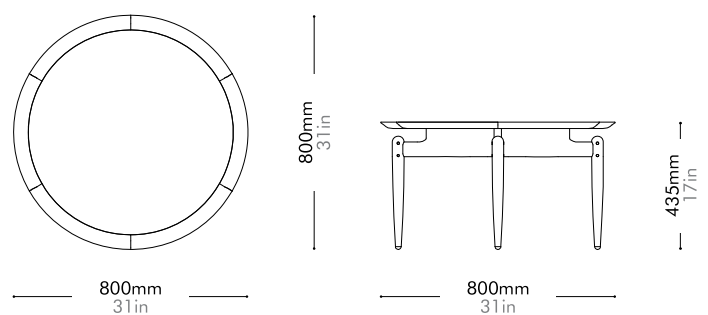

Slow Coffee Table by Space Copenhagen

SL-T210-800

Materials	Solid wood frame, wood veneer top
Dimensions	C800 x H435mm | C30" x H17"
Weight	6.5kg | 14lb
Upholstery	
Shipping Volume	0.16CBM
Pkg Dimensions	FCL W900 x D900 x H198mm; 9.51kg | W35" x D35" x H8"; 21lb
	LCL/AIR W920 x D920 x H293mm; 19.35kg | W36" x D36" x H12"; 43lb

Oak Lead time: 10-12 weeks

¥177,000

Walnut Lead time: 10-12 weeks

¥217,000