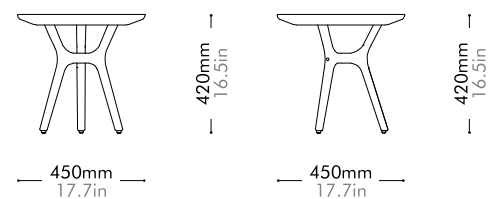

Rén Side Table by Space Copenhagen

RN-T110-450

Materials	Solid wood legs, wood veneer top, stainless steel hairline gold
Dimensions	φ 450 x H420mm | φ 17.7" x H16.5"
Weight	6.0kg | 13.2lb
Upholstery	
Shipping Volume	0.13CBM
Pkg Dimensions	FCL W515 x D515 x H505mm; 8.60kg | W20" x D20" x H20"; 19lb
	LCL/AIR W535 x D535 x H525mm; 11.93kg | W21" x D21" x H21"; 26lb

Oak Lead time: 10-12 weeks

Walnut Lead time: 10-12 weeks

¥146,000

¥172,000