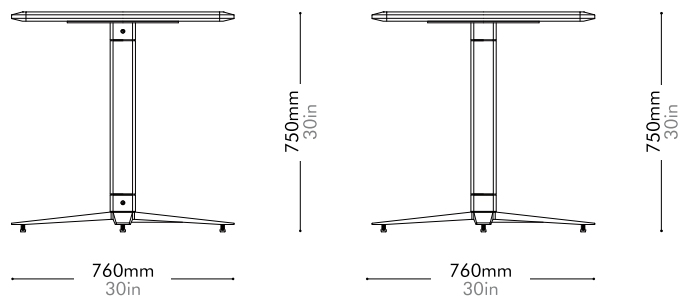

Boyd Square Dining Table W760 - Stone Top by AvroKO

BR-T420-W760-ST

Materials	Stone top in matte paint surface, stainless steel hairline gold, solid wood Clad		
Dimensions	W760 x D760 x H750mm | W30" x D30" x H30"		
Weight	39.0kg | 86lb		
Upholstery			
Shipping Volume	0.16+0.55CBM		
Pkg Dimensions	FCL	W855 x D855 x H220mm; 39.33kg | W34" x D34" x H9"; 87lb	
		W825 x D825 x H805mm; 18.64kg | W32" x D32" x H32"; 41lb	
	LCL/AIR	855 x D855 x H220mm; 39.33kg | W34" x D34" x H9"; 87lb	
		W865 x D865 x H895mm; 27.34kg | W34" x D34" x H35"; 60lb	

Lead time: 10-12 weeks

Stone B	¥579,000
Stone A	¥749,000