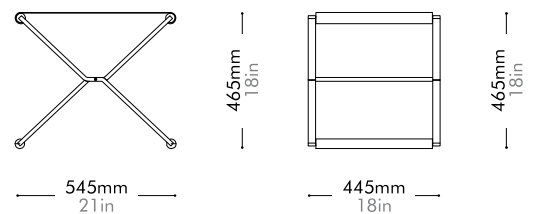

James Stool

by Yabu
Pushelberge

JA-S610

Materials	Steel black powder coat sand burst legs with solid walnut detail, leather seat
Dimensions	W545 x D445 x H465mm; SH: 465mm | W21" x D18" x H18"; SH: 18"
Weight	6.2kg | 14lb
Upholstery	0.6M | 17.6SF
Shipping Volume	0.07CBM
Pkg Dimensions	FCL W765 x D510 x H175mm; 7.81kg | W30" x D20" x H7"; 17lb
	LCL/AIR W785 x D530 x H270mm; 12.64kg | W31" x D21" x H11"; 28lb

Steel

Lead time: 10-12 weeks

COM/COL		¥159,000
Fabric	C	¥159,000
	B	¥168,000
	A	¥171,000
Leather	C	¥186,000
	B	¥206,000
	A	¥225,000
PU Leather		¥159,000