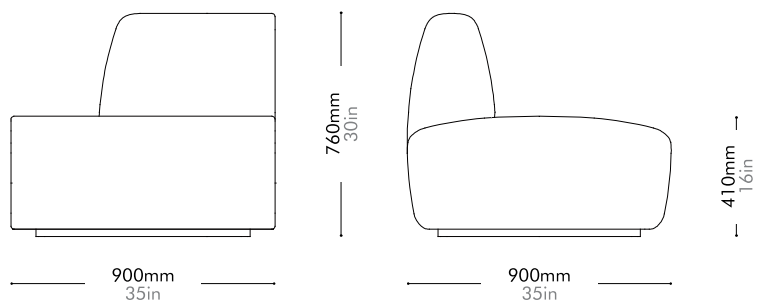

Infinity Arm L

by Space
Copenhagen

IF-S450-L

Materials	Solid wood and plywood frame, upholstery	
Dimensions	W900 x D900 x H760mm; SH: 410mm | W35" x D35" x H30"; SH: 16"	
Weight	35.0kg | 77lb	
Upholstery	3.9M | 64.OSF	
Shipping Volume	0.79CBM	
Pkg Dimensions	FCL	W965 x D965 x H845mm; 43.19kg | W38" x D38" x H33"; 95lb
	LCL/AIR	W985 x D985 x H940mm; 54.46kg | W39" x D39" x H37"; 120lb

Lead time: 10-12 weeks

COM/COL		¥350,000
Fabric	C	¥350,000
	B	¥439,000
	A	¥464,000
Leather	C	¥439,000
	B	¥505,000
	A	¥567,000
PU Leather		¥350,000