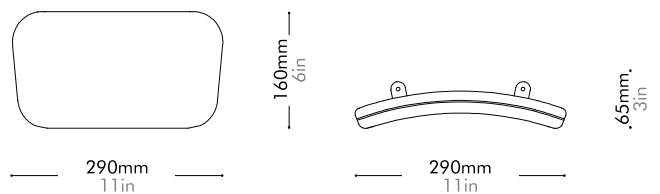

Exchange Highback Chair Back Cushion by CRÈME

EX-S200-A3

Materials	Upholstery, steel black powder coat matt
Dimensions	W290 x D65 x H160mm | W11" x D3" x H6"
Weight	0.5kg | 2lb
Upholstery	0.3M | 4.0SF
Shipping Volume	
Pkg Dimensions	

Lead time: 10-12 weeks

COM/COL		¥27,000
Fabric	C	¥27,000
	B	¥34,000
	A	¥36,000
Leather	C	¥32,000
	B	¥37,000
	A	¥42,000
PU Leather		¥27,000