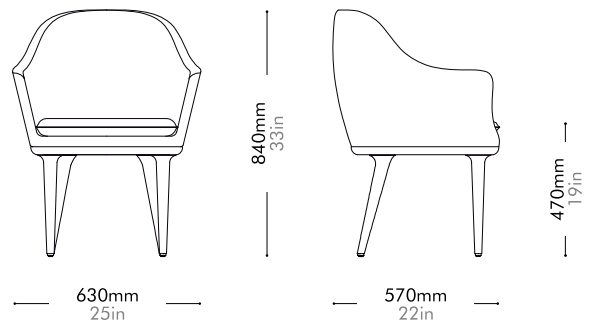

Lunar Dining Chair Large

by Space Copenhagen

LN-S221-L

Materials	Solid wood legs, upholstered moulded foam frame, upholstered cushion
Dimensions	W630 x D570 x H840mm; SH: 470mm | W25" x D22" x H33"; SH: 19"
Weight	13.0kg | 29lb
Upholstery	2.2M | 44.0SF
Shipping Volume	0.40CBM
Pkg Dimensions	FCL W680 x D680 x H870mm; 19.01kg | W27" x D27" x H34"; 42lb
	LCL/AIR W700 x D700 x H965mm; 24.70kg | W28" x D28" x H38"; 54lb

Oak		Lead time: 10-12 weeks
COM/COL		¥229,000
Fabric	C	¥229,000
	B	¥276,000
	A	¥292,000
Leather	C	¥286,000
	B	¥337,000
	A	¥385,000
PU Leather		¥229,000

Walnut		Lead time: 10-12 weeks
COM/COL		¥254,000
Fabric	C	¥254,000
	B	¥301,000
	A	¥317,000
Leather	C	¥311,000
	B	¥362,000
	A	¥410,000
PU Leather		¥254,000