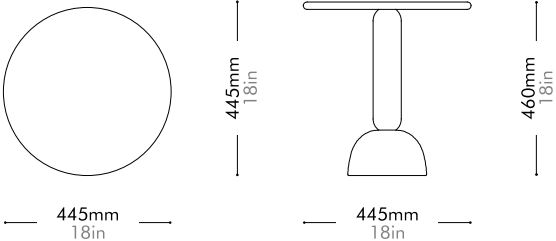

Taiko Side Table C445

by Studio
Stefan Scholten

TK-T110-445

Materials	Terrazzo, steel black powder coat matt
Dimensions	C445 x H460mm | C18" x H18"
Weight	21.0kg | 46lb
Upholstery	
Shipping Volume	0.13CBM
Pkg Dimensions	FCL/LCL/AIR W505 x D505 x H520mm; 29.65kg | W20" x D20" x H20"; 65lb

Lead time: 10-12 weeks

TERRAZZO	¥145,000