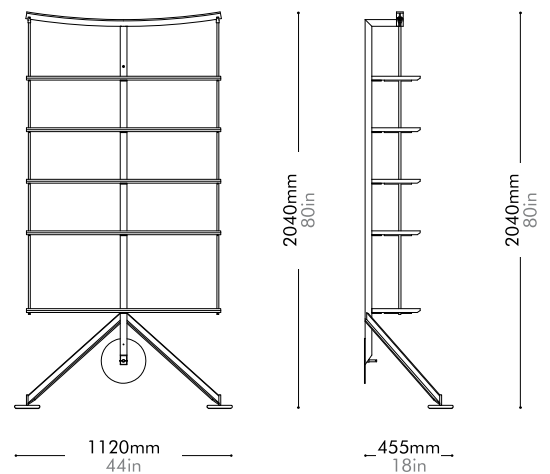

Ran Library (1982) by Carlo Forcolini

CF-SF110

Materials	Steel black powder coat matt, wood veneer shelves
Dimensions	W1120 x D455 x H2040mm | W44" x D18" x H80"
Weight	37.0kg | 82lb
Upholstery	
Shipping Volume	1.43CBM
Pkg Dimensions	FCL W2125 x D1205 x H560mm; 48.85kg | W84" x D47" x H22"; 108lb
	LCL/AIR W2145 x D1225 x H655mm; 79.38kg | W84" x D48" x H26"; 175lb

Oak Lead time: 10-12 weeks
¥210,000

Walnut Lead time: 10-12 weeks
¥227,000