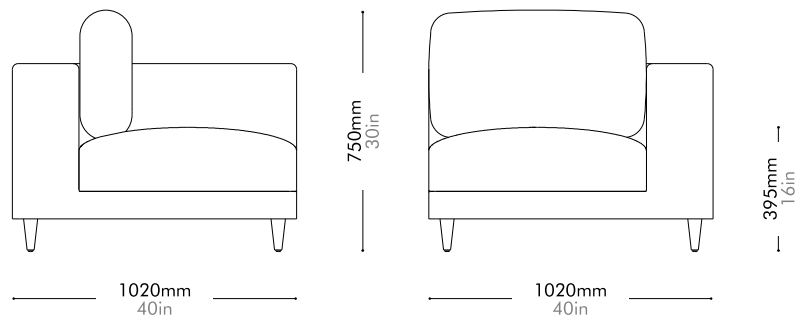

AT-S410

Materials	Solid wood and plywood frame, upholstery	
Dimensions	W1000 x D1280 x H780mm; SH: 425mm W39" x D50" x H31"; SH: 17"	
Weight	30.0kg 66lb	
Upholstery	7.3M	
Shipping Volume	1.14CBM	
Pkg Dimensions	FCL	W1100 x D1380 x H750mm; 39.85kg W43" x D54" x H29"; 88lb
	LCL/AIR	W1120 x D1400 x H845mm; 58.07kg W44" x D55" x H33"; 128lb

Oak / Walnut Lead time: 10-12 weeks

COM/COL		¥189,000
Fabric	C	¥189,000
	B	¥243,000
	A	¥262,000

Atelier Small Center-Leg by Space Copenhagen

AT-S441

Materials	Solid wood and plywood frame, upholstery	
Dimensions	W800 x D1020 x H750mm; SH: 395mm W31" x D40" x H30"; SH: 16"	
Weight	20.0kg 44lb	
Upholstery	5.0M	
Shipping Volume	0.73CBM	
Pkg Dimensions	FCL	W900 x D1120 x H720mm; 27.45kg W35" x D44" x H28"; 61lb
	LCL/AIR	W920 x D1140 x H815mm; 39.64kg W36" x D45" x H32"; 87lb

Oak / Walnut Lead time: 10-12 weeks

COM/COL		¥264,000
Fabric	C	¥264,000
	B	¥357,000
	A	¥390,000

Atelier Small Corner-Leg by Space Copenhagen

AT-S451

Materials	Solid wood and plywood frame, upholstery	
Dimensions	W1020 x D1020 x H750mm; SH: 395mm W40" x D40" x H30"; SH: 16"	
Weight	30.0kg 66lb	
Upholstery	5.5M	
Shipping Volume	0.90CBM	
Pkg Dimensions	FCL	W1120 x D1120 x H720mm; 38.46kg W44" x D44" x H28"; 85lb
	LCL/AIR	W1140 x D1140 x H815mm; 53.57kg W45" x D45" x H32"; 118lb

Oak / Walnut Lead time: 10-12 weeks

COM/COL		¥304,000
Fabric	C	¥304,000
	B	¥424,000
	A	¥466,000

Atelier Small Chaise Lounge L-Leg by Space Copenhagen

AT-S461-L

Materials	Solid wood and plywood frame, upholstery	
Dimensions	W1020 x D1420 x H750mm; SH: 395mm W40" x D56" x H30"; SH: 16"	
Weight	40.0kg 88lb	
Upholstery	6.6M	
Shipping Volume	1.23CBM	
Pkg Dimensions	FCL	W1120 x D1520 x H720mm; 50.30kg W44" x D60" x H28"; 111lb
	LCL/AIR	W1140 x D1540 x H815mm; 70.70kg W45" x D61" x H32"; 156lb