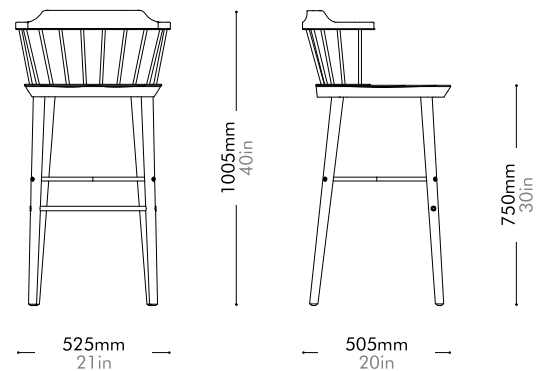

Exchange Bar Chair 2.0 SH750 by CRÈME

EX-S311-R2-750

Materials	Solid wood frame, wood veneer seat, steel black powder coat matt
Dimensions	W525 x D505 x H1005mm; SH: 750mm | W21" x D20" x H40"; SH: 30"
Weight	8.0kg | 17lb
Upholstery	
Shipping Volume	0.41CBM
Pkg Dimensions	FCL W600 x D600 x H1140mm; 15.57kg | W24" x D24" x H45"; 34lb LCL/AIR W620 x D620 x H1235mm; 20.04kg | W24" x D24" x H49"; 44lb

Oak Lead time: 10-12 weeks
¥183,000

Walnut Lead time: 10-12 weeks
¥207,000