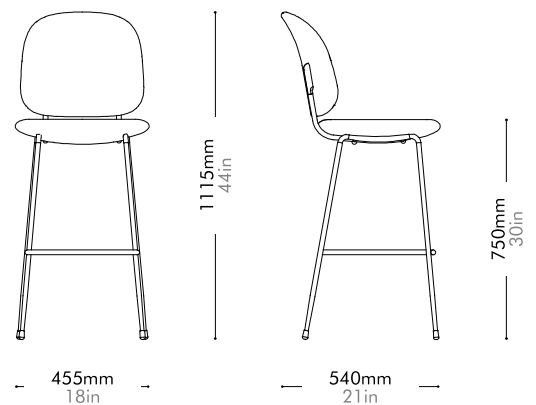

Lead time: 10-12 weeks

COM/COL		¥127,000
Fabric	C	¥127,000
	B	¥154,000
	A	¥164,000
Leather	C	¥164,000
	B	¥197,000
	A	¥228,000
PU Leather		¥127,000

Industry Bar Chair SH610

by Neri&Hu

IN-S310-610

Materials	Steel black powder coat matt, polypropylene seat and back, upholstery
Dimensions	W455 x D540 x H975mm; SH: 610mm W18" x D21" x H38"; SH: 24"
Weight	7.2kg 16lb
Upholstery	1.1M 24.0SF
Shipping Volume	0.36CBM
Pkg Dimensions	FCL W600 x D600x H1000mm; 13.60kg W24" x D24" x H39"; 30lb
	LCL/AIR W620 x D620 x H1095mm; 18.07kg W24" x D24" x H43"; 40lb

Lead time: 10-12 weeks

COM/COL		¥129,000
Fabric	C	¥129,000
	B	¥153,000
	A	¥162,000
Leather	C	¥164,000
	B	¥195,000
	A	¥224,000
PU Leather		¥129,000

Industry Bar Chair SH750 by Neri&Hu

IN-S310-750

Materials	Steel black powder coat matt, polypropylene seat and back, upholstery
Dimensions	W455 x D540 x H1115mm; SH: 750mm W18" x D21" x H44"; SH: 30"
Weight	8.0kg 18lb
Upholstery	1.1M 24.0SF
Shipping Volume	0.41CBM
Pkg Dimensions	FCL W600 x D600 x H1140mm; 15.57kg W24" x D24" x H45"; 34lb
	LCL/AIR W620 x D620 x H1235mm; 20.04kg W24" x D24" x H49"; 44lb

Lead time: 10-12 weeks

COM/COL		¥133,000
Fabric	C	¥133,000
	B	¥157,000
	A	¥165,000
Leather	C	¥168,000
	B	¥198,000
	A	¥227,000
PU Leather		¥133,000

Infinity Straight

by Space Copenhagen

IF-S410

Materials	Solid wood and plywood frame, upholstery	
Dimensions	W900 x D900 x H760mm; SH: 410mm W35" x D35" x H30"; SH: 16"	
Weight	35.5kg 78lb	
Upholstery	4.2M 66.0SF	
Shipping Volume	0.79CBM	
Pkg Dimensions	FCL	W965 x D965 x H845mm; 43.69kg W38" x D38" x H30"; 96lb
	LCL/AIR	W985 x D985 x H940mm; 54.96kg W39" x D39" x H37"; 121lb