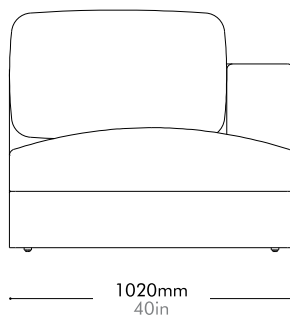

Atelier Small Chaise Lounge R-Skirt by Space Copenhagen

AT-S460-R

Materials	Solid wood and plywood frame, upholstery	
Dimensions	W1020 x D1420 x H750mm; SH: 395mm | W40" x D56" x H30"; SH: 16"	
Weight	40.0kg | 88lb	
Upholstery	6.6M	
Shipping Volume	1.23CBM	
Pkg Dimensions	FCL	W1120 x D1520 x H720mm; 50.30kg | W44" x D60" x H28"; 111lb
	LCL/AIR	W1140 x D1540 x H815mm; 70.70kg | W45" x D61" x H32"; 156lb

Oak / Walnut Lead time: 10-12 weeks

COM/COL		¥394,000
Fabric	C	¥394,000
	B	¥538,000
	A	¥589,000