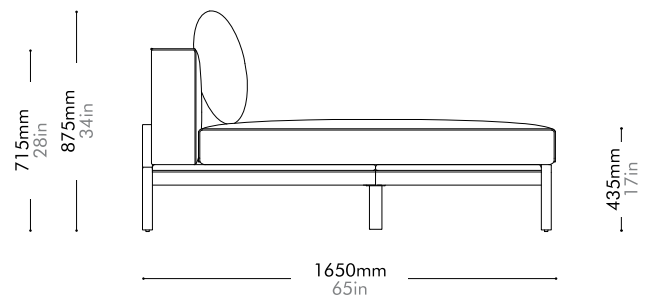

FL-S441-L

Materials	Steel dark grey powder coat matt frame, upholstery
Dimensions	W2525 x D1650 x H715(875)mm; SH: 435mm | W99" x D65" x H28(34)"; SH: 17"
Weight	115.5kg | 255lb
Upholstery	17.0M | 320.0SF
Shipping Volume	1.98CBM
Pkg Dimensions	FCL W2610 x D1025 x H740mm; 130.28kg | W103" x D40" x H29"; 287lb LCL/AIR W2650 x D1065 x H830mm; 163.08kg | W104" x D42" x H33"; 360lb

Lead time: 10-12 weeks

COM/COL		¥1,139,000
Fabric	C	¥1,139,000
	B	¥1,607,000
	A	¥1,772,000
Leather	C	¥1,663,000
	B	¥2,149,000
	A	¥2,605,000
PU Leather		¥1,139,000