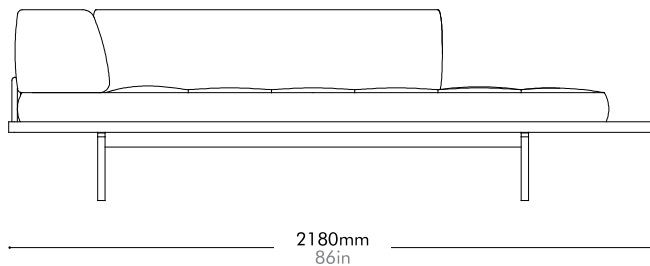

Discipline Sofa Corner L by Neri&Hu

DS-S420-L

Materials	Solid wood and wood veneer base, stainless steel hairline aged gold legs and brackets, upholstery		
Dimensions	W2180 x D960 x H650mm; SH: 380mm | W86" x D38" x H26"; SH: 15"		
Weight	100.0kg | 221lb		
Upholstery	5.1M | 110.0SF	Fabric + Leather	1.3M+80.0SF
Shipping Volume	1.79CBM		
Pkg Dimensions	FCL	W2265 x D1045 x H755mm; 113.59kg | W89" x D41" x H30"; 250lb	
	LCL/AIR	W2305 x D1085 x H845mm; 142.65kg | W91" x D43" x H33"; 314lb	

Oak

Lead time: 10-12 weeks

COM/COL		¥714,000
Fabric	C	¥714,000
	B	¥827,000
	A	¥866,000
Leather	C	¥873,000
	B	¥1,012,000
	A	¥1,142,000
PU Leather		¥714,000

Walnut

Lead time: 10-12 weeks

COM/COL		¥747,000
Fabric	C	¥747,000
	B	¥860,000
	A	¥900,000
Leather	C	¥906,000
	B	¥1,045,000
	A	¥1,175,000
PU Leather		¥747,000