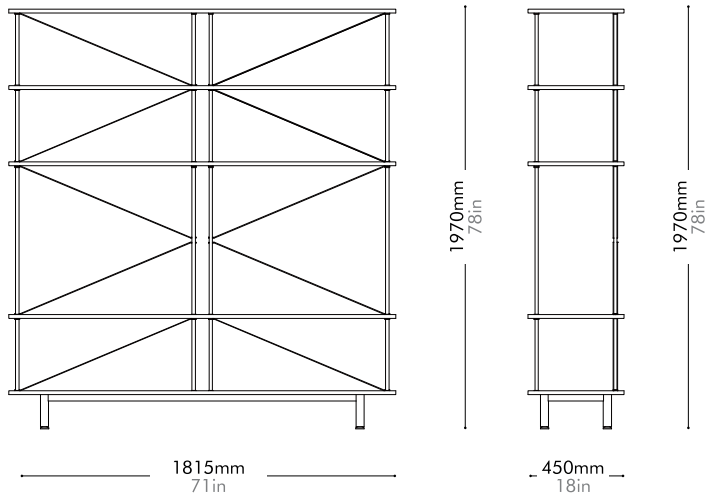

Walnut Lead time: 10-12 weeks

¥423,000

¥425,000

Seiton 4-2 L

by OEO Studio

SE-SF142-L

Materials	Steel black powder coat matt, wood veneer shelves
Dimensions	W1815 x D450 x H1970mm W71" x D18" x H78"
Weight	67.0kg 154lb
Upholstery	
Shipping Volume	0.24CBM
Pkg Dimensions	FCL W1915 x D550 x H230mm; 71.18kg W75" x D22" x H9"; 157lb
	LCL/AIR W1955 x D590 x H320mm; 84.59kg W77" x D23" x H13"; 186lb