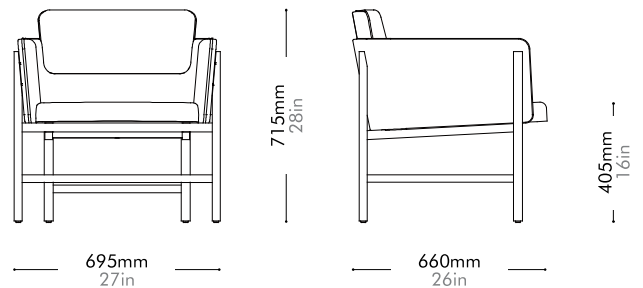

AT-S410

Materials	Solid wood and plywood frame, upholstery	
Dimensions	W1000 x D1280 x H780mm; SH: 425mm W39" x D50" x H31"; SH: 17"	
Weight	30.0kg 66lb	
Upholstery	7.3M	
Shipping Volume	1.14CBM	
Pkg Dimensions	FCL	W1100 x D1380 x H750mm; 39.85kg W43" x D54" x H29"; 88lb
	LCL/AIR	W1120 x D1400 x H845mm; 58.07kg W44" x D55" x H33"; 128lb

Aya

Dining Armchair

by OEO Studio

AY-S211

Materials	Solid wood frame, upholstery
Dimensions	W590 x D555 x H760mm; SH: 455mm W23" x D22" x H30"; SH: 18"
Weight	8.0kg 18lb
Upholstery	2.1M 35.0SF
Shipping Volume	0.34CBM
Pkg Dimensions	FCL W655 x D620 x H845mm; 13.49kg W26" x D24" x H33"; 30lb
	LCL/AIR W695 x D660 x H935mm; 18.82kg W27" x D26" x H37"; 41lb

Aya Lounge Chair by OEO Studio

AY-S111

Materials	Solid wood frame, upholstery
Dimensions	W695 x D660 x H715mm; SH: 405mm W27" x D26" x H28"; SH: 16"
Weight	14.0kg 31lb
Upholstery	2.8M 47.0SF
Shipping Volume	0.44CBM
Pkg Dimensions	FCL W760 x D725 x H800mm; 19.95kg W30" x D29" x H31"; 44lb
	LCL/AIR W800 x D765 x H890mm; 27.06kg W31" x D30" x H35"; 60lb

Aya Dining Table W1800 by OEO Studio

AY-T410-1800

Materials	Solid wood frame, wood veneer top, blackened stainless steel
Dimensions	W1800 x D900 x H735mm W71" x D35" x H29"
Weight	50.0kg 110lb
Upholstery	
Shipping Volume	0.37CBM
Pkg Dimensions	FCL W1900 x D1140 x H170mm; 56.78kg W75" x D45" x H7"; 125lb LCL/AIR W1940 x D1180 x H260mm; 83.38kg W76" x D46" x H10"; 184lb