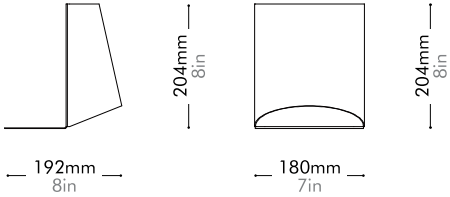

Seiton Bookend by OEO Studio

SE-B110

Materials	Steel black powder coat matt
Dimensions	W192 x D180 x H204mm | W8" x D7" x H8"
Weight	1.0kg | 2lb
Upholstery	
Shipping Volume	0.01CBM
Pkg Dimensions	FCL/LCL/AIR W205 x D205 x H220mm; 1.40kg | W8" x D8" x H9"; 3lb

Lead time: 10-12 weeks

Black	¥8,000