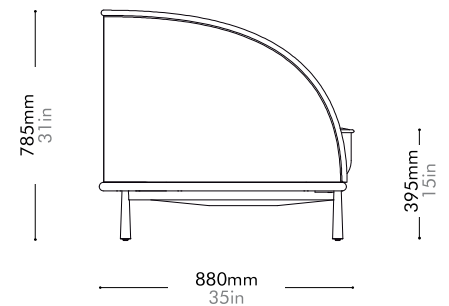

Arc Sofa

Three Seater

by Hallgeir Homstvedt

AR-S420

Materials	Wood veneer base, steel black powder coat matt leg, upholstery
Dimensions	W1980 x D880 x H785mm; SH: 395mm W78" x D35" x H31"; SH: 15"
Weight	76.0kg 168lb
Upholstery	8.3M 198.0SF
Shipping Volume	1.77CBM
Pkg Dimensions	FCL W2065 x D965 x H890mm; 89.70kg W81" x D38" x H35"; 198lb
	LCL/AIR W2085 x D985 x H985mm; 113.57kg W82" x D39" x H39"; 250lb

Arc Coffee Table

by Hallgeir
Homstvedt

AR-T210

Materials	Wood veneer top, steel black powder coat matt, stone top in matt paint surface
Dimensions	W850 x D850 x H370mm W33" x D33" x H15"
Weight	35.0kg 77lb
Upholstery	
Shipping Volume	0.23CBM
Pkg Dimensions	FCL W915 x D915 x H275mm; 38.54kg W36" x D36" x H11"; 85lb LCL/AIR W935 x D935 x H370mm; 48.70kg W37" x D37" x H15"; 107lb