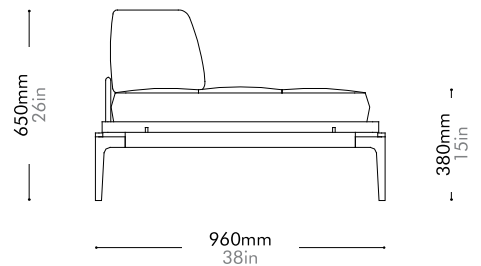

Dawn Bed

Double Size

by Space
Copenhagen

DA-B110-D

Materials	Stainless steel oil rubbed copper, steel black powder coat matt, solid wood with wood veneer frame, upholstery back	
Dimensions	W1700 x D2130 x H1100mm W67" x D84" x H43"	
Weight	48.0kg 106lb	
Upholstery	1.8M 15.0SF	
Shipping Volume	0.16+0.63CBM	
Pkg Dimensions	FCL	W2080 x D240 x H330mm; 23.43kg W82" x D9" x H13"; 52lb
		W1800 x D1100 x H320mm; 35.53kg W71" x D43" x H13"; 78lb
	LCL/AIR	W2120 x D280 x H420mm; 30.33kg W83" x D11" x H17"; 67lb
		W1840 x D1140 x H410mm; 59.90kg W72" x D45" x H16"; 132lb

Discipline Sofa Half Back L

by Neri&Hu

DS-S430-L

Materials	Solid wood and wood veneer base, stainless steel hairline aged gold legs and brackets, upholstery		
Dimensions	W2180 x D960 x H650mm; SH: 380mm W86" x D38" x H26"; SH: 15"		
Weight	95.0kg 209lb		
Upholstery	4.5M 90.0SF	Fabric + Leather	1.6M+70.0SF
Shipping Volume	1.79CBM		
Pkg Dimensions	FCL	W2265 x D1045 x H755mm; 108.59kg W89" x D41" x H30"; 240lb	
	LCL/AIR	W2305 x D1085 x H845mm; 137.65kg W91" x D43" x H33"; 303lb	

Discipline Sofa Half Back R

by Neri&Hu

DS-S430-R

Materials	Solid wood and wood veneer base, stainless steel hairline aged gold legs and brackets, upholstery		
Dimensions	W2180 x D960 x H650mm; SH: 380mm W86" x D38" x H26"; SH: 15"		
Weight	95.0kg 209lb		
Upholstery	4.5M 90.0SF	Fabric + Leather	1.6M+70.0SF
Shipping Volume	1.79CBM		
Pkg Dimensions	FCL	W2265 x D1045 x H755mm; 108.59kg W89" x D41" x H30"; 240lb	
	LCL/AIR	W2305 x D1085 x H845mm; 137.65kg W91" x D43" x H33"; 303lb	