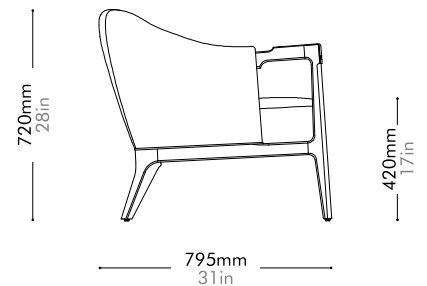

Alva Club Chair

by AvroKO

BR-S111

Materials	Solid wood frame, upholstery, stainless steel hairline gold
Dimensions	W740 x D795 x H720mm; SH: 420mm W29" x D31" x H28"; SH: 17"
Weight	22.0kg 49lb
Upholstery	3.9M 77.0SF
Shipping Volume	0.56CBM
Pkg Dimensions	FCL W805 x D860 x H805mm; 28.70kg W32" x D34" x H32"; 63lb
	LCL/AIR W845 x D900 x H895mm; 37.54kg W33" x D35" x H35"; 83lb

Alva Sofa

by AvroKO

BR-S421

Materials	Solid wood frame, upholstery, stainless steel hairline gold		
Dimensions	W1800 x D795 x H720mm; SH: 420mm W71" x D31" x H28"; SH: 17"		
Weight	60.0kg 132lb		
Upholstery	6.6M 154.OSF		
Shipping Volume	1.37CBM		
Pkg Dimensions	FCL	W1885 x D880 x H825mm; 71.55kg W74" x D35" x H32"; 158lb	
	LCL/AIR	W1925 x D920 x H915mm; 92.13kg W76" x D36" x H36"; 203lb	

Alva Ottoman

by AvroKO

BR-S510

Materials	Solid wood frame, upholstery
Dimensions	W605 x D458 x H420mm; SH: 420mm W24" x D18" x H17"; SH: 17"
Weight	5.0kg 11lb
Upholstery	1.1M 19.0SF
Shipping Volume	0.18CBM
Pkg Dimensions	FCL W670 x D523 x H505mm; 8.02kg W26" x D21" x H20"; 18lb
	LCL/AIR W710 x D563 x H595mm; 12.66kg W28" x D22" x H23"; 28lb