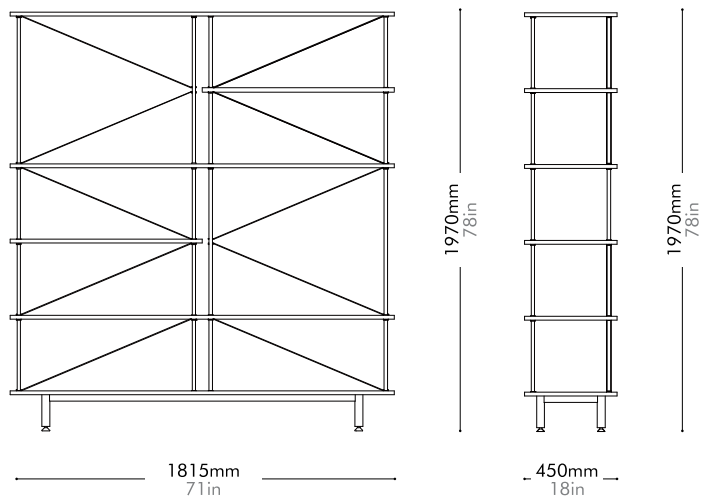

SE-SF142-R

Materials	Steel black powder coat matt, wood veneer shelves
Dimensions	W1815 x D450 x H1970mm | W71" x D18" x H78"
Weight	67.0kg | 154lb
Upholstery	
Shipping Volume	0.24CBM
Pkg Dimensions	FCL W1915 x D550 x H230mm; 71.18kg | W75" x D22" x H9"; 157lb
	LCL/AIR W1955 x D590 x H320mm; 84.59kg | W77" x D23" x H13"; 186lb

Oak Lead time: 10-12 weeks
¥473,000

Walnut Lead time: 10-12 weeks
¥477,000