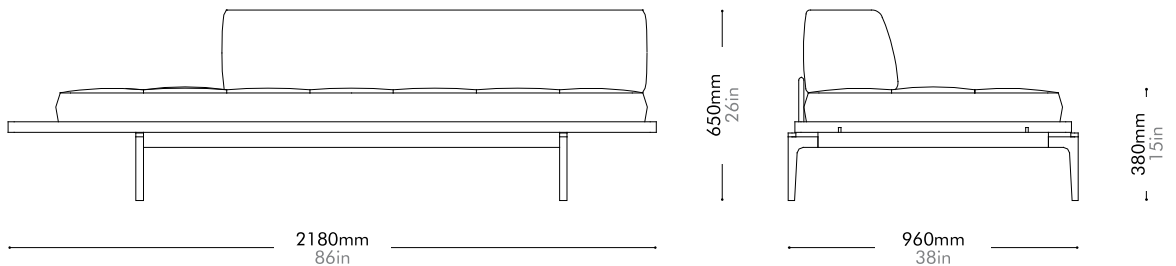

Discipline Sofa Half Back R

by Neri&Hu

DS-S430-R

Materials	Solid wood and wood veneer base, stainless steel hairline aged gold legs and brackets, upholstery		
Dimensions	W2180 x D960 x H650mm; SH: 380mm W86" x D38" x H26"; SH: 15"		
Weight	95.0kg 209lb		
Upholstery	4.5M 90.0SF	Fabric + Leather	1.6M+70.0SF
Shipping Volume	1.79CBM		
Pkg Dimensions	FCL	W2265 x D1045 x H755mm; 108.59kg W89" x D41" x H30"; 240lb	
	LCL/AIR	W2305 x D1085 x H845mm; 137.65kg W91" x D43" x H33"; 303lb	

Discipline Sofa Straight

by Neri&Hu

DS-S410

Materials	Solid wood and wood veneer base, stainless steel hairline aged gold legs and brackets, upholstery	
Dimensions	W2050 x D960 x H650mm; SH: 380mm W81" x D38" x H26"; SH: 15"	
Weight	99.0kg 218lb	
Upholstery	5.3M 105.0SF	Fabric + Leather 2.2M+75.0SF
Shipping Volume	1.68CBM	
Pkg Dimensions	FCL	W2135 x D1045 x H755mm; 112.01kg W84" x D41" x H30"; 247lb
	LCL/AIR	W2175 x D1085 x H845mm; 139.43kg W86" x D43" x H33"; 307lb