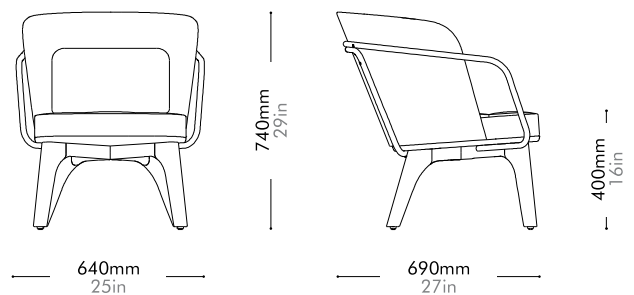

Utility Lounge Chair - Full Back by Neri&Hu

UT-S111-F

Materials	Solid wood legs, veneer plywood panel, steel hairline aged gold, upholstery
Dimensions	W640 x D690 x H740mm; SH: 400mm | W25" x D27" x H29"; SH: 16"
Weight	11.0kg | 24lb
Upholstery	2.1M | 35.2SF
Shipping Volume	0.44CBM
Pkg Dimensions	FCL W705 x D755 x H825mm; 17.04kg | W28" x D30" x H32"; 38lb
	LCL/AIR W725 x D775 x H920mm; 23.57kg | W29" x D31" x H36"; 52lb

Oak Lead time: 10-12 weeks

COM/COL		¥328,000
Fabric	C	¥328,000
	B	¥368,000
	A	¥383,000
Leather	C	¥369,000
	B	¥408,000
	A	¥445,000
PU Leather		¥328,000

Walnut Lead time: 10-12 weeks

COM/COL		¥343,000
Fabric	C	¥343,000
	B	¥383,000
	A	¥398,000
Leather	C	¥384,000
	B	¥423,000
	A	¥460,000
PU Leather		¥343,000