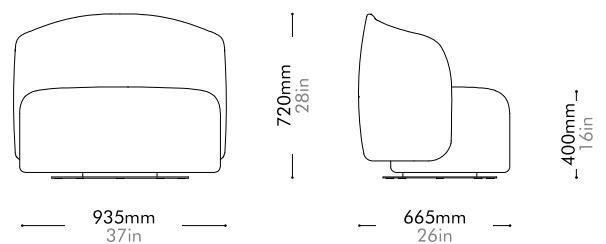

Taylor Sofa One Seater -Swivel Large by Yabu Pushelberg

TA-S411-L

Materials	Solid wood plywood frame, upholstery, steel automatic reset 180° turntable	
Dimensions	W935 x D665 x H720mm; SH: 400mm | W37" x D26" x H28"; SH: 16"	
Weight	33.0kg | 73lb	
Upholstery	3.5M | 100.0SF	
Shipping Volume	0.59CBM	
Pkg Dimensions	FCL	W1000 x D730 x H805mm; 39.93kg | W39" x D29" x H32"; 88lb
	LCL/AIR	W1040 x D770 x H895mm; 49.23kg | W41" x D30" x H35"; 109lb

Lead time: 10-12 weeks

COM/COL		¥600,000
Fabric	C	¥600,000
	B	¥673,000
	A	¥698,000
Leather	C	¥736,000
	B	¥847,000
	A	¥952,000
PU Leather		¥600,000