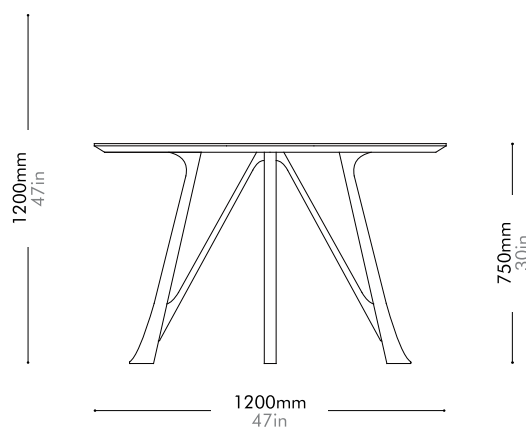

Stay Dining Table

by Michele De Lucchi

SA-T410

Materials	Solid wood, steel black powder coat matt	
Dimensions	C1200 x H750mm | C47" x H30"	
Weight	37.0kg | 82lb	
Upholstery		
Shipping Volume	0.19 + 0.48CBM	
Pkg Dimensions	FCL	W1315 x D1315 x H110mm; 27.08kg | W52" x D52" x H4"; 60lb
		W765 x D765 x H815mm; 21.24kg | W30" x D30" x H32"; 47lb
	LCL/AIR	W1355 x D1355 x H200mm; 48.41kg | W53" x D53" x H8"; 107lb
		W805 x D805 x H905mm; 28.77kg | W32" x D32" x H36"; 63lb

Oak Lead time: 10-12 weeks

¥344,000

Walnut Lead time: 10-12 weeks

¥399,000