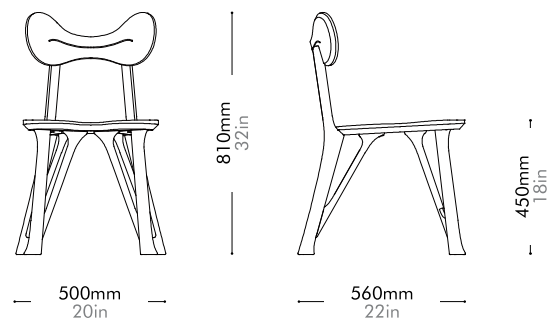

Stay Dining Chair

by Michele De Lucchi

SA-S210

Materials	Solid wood
Dimensions	W500 x D560 x H810mm; SH: 450mm | W20" x D22" x H32"; SH: 18"
Weight	5.0kg | 11lb
Upholstery	
Shipping Volume	0.32CBM
Pkg Dimensions	FCL W565 x D625 x H895mm; 10.55kg | W22" x D25" x H25"; 23lb
	LCL/AIR W605 x D665 x H985mm; 15.22kg | W24" x D26" x H39"; 34lb

Oak Lead time: 10-12 weeks
¥204,000

Walnut Lead time: 10-12 weeks
¥285,000