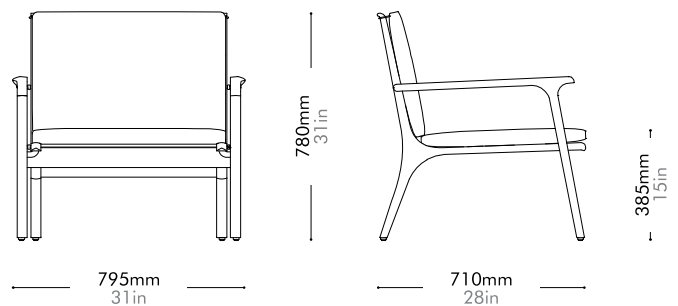

Rén Lounge Chair Large

by Space Copenhagen

RN-S111-L

Materials	Solid wood legs, stainless steel hairline gold, wood veneer frame, upholstered cushion, down filling
Dimensions	W795 x D710 x H780mm; SH: 385mm | W31" x D28" x H31"; SH: 15"
Weight	12.5kg | 28lb
Upholstery	1.3M | 27.5SF
Shipping Volume	0.59CBM
Pkg Dimensions	FCL W900 x D800 x H820mm; 19.47kg | W35" x D31" x H32"; 43lb
	LCL/AIR W920 x D820 x H915mm; 28.23kg | W36" x D32" x H36"; 62lb

Oak		Lead time: 10-12 weeks
COM/COL		¥319,000
Fabric	C	¥319,000
	B	¥350,000
	A	¥361,000
Leather	C	¥361,000
	B	¥399,000
	A	¥433,000
PU Leather		¥319,000

Walnut		Lead time: 10-12 weeks
COM/COL		¥370,000
Fabric	C	¥370,000
	B	¥401,000
	A	¥412,000
Leather	C	¥412,000
	B	¥450,000
	A	¥485,000
PU Leather		¥370,000