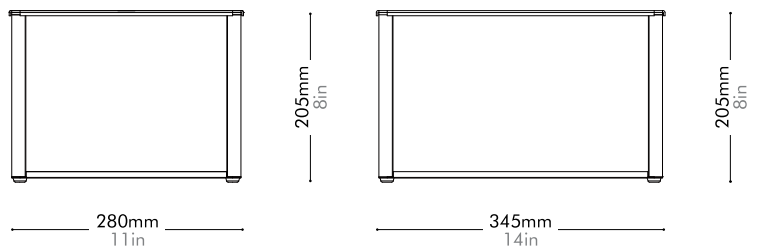

Seiton Box Large by OEO Studio

SE-B120-L

Materials	Aluminium frame, steel black powder coat matt cap, cardboard with fabric cover	
Dimensions	W280 x D345 x H205mm | W11" x D14" x H8"	
Weight	2.9kg | 6lb	
Upholstery		
Shipping Volume	0.01CBM	
Pkg Dimensions	FCL/LCL/AIR	W410 x D330 x H90mm; 3.35kg | W16" x D13" x H4"; 7lb

Lead time: 10-12 weeks

Cream | Black | Grey

¥23,000