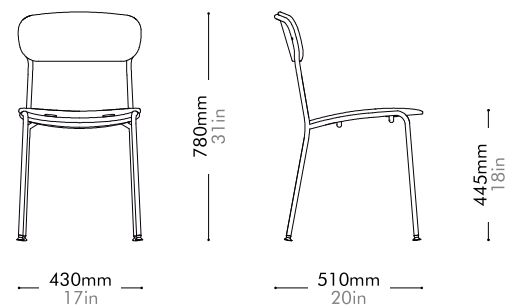

Stack Dining Chair

by Neri&Hu

ST-S210

Materials	Steel black powder coat matt, wood veneer seat & back
Dimensions	W430 x D510 x H780mm; SH: 445mm | W17" x D20" x H31"; SH: 18"
Weight	4.85kg | 11lb
Upholstery	
Package Qty	2 pcs/box
Shipping Volume	0.31CBM
Pkg Dimensions	FCL W550 x D650 x H880mm; 10.32kg | W22" x D26" x H35"; 23lb
	LCL/AIR W590 x D690 x H970mm; 15.05kg | W23" x D27" x H38"; 33lb

* 2 PCS PER BOX, MOQ IS THE MULTIPLE OF 2

Oak	Lead time: 10-12 weeks	Walnut	Lead time: 10-12 weeks
1 PCS	¥63,000	1 PCS	¥63,000