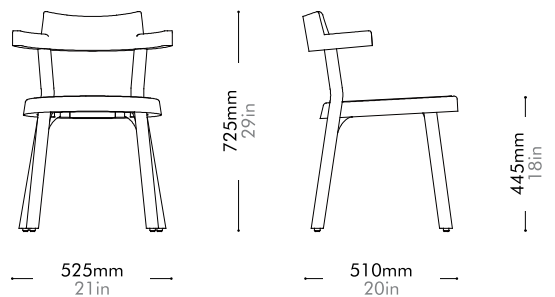

Pagoda Chair Cane - Gold Aluminum Leg by BassamFellows

PA-S220-AL2

Materials	Solid wood frame, cane, aluminum alloy
Dimensions	W525 x D510 x H725mm; SH: 445mm | W21" x D20" x H29"; SH: 18"
Weight	5.5kg | 12lb
Upholstery	
Shipping Volume	0.06CBM
Pkg Dimensions	FCL W705 x D567 x H155mm; 7.05kg | W28" x D22" x H6"; 16lb
	LCL/AIR W745 x D607 x H245mm; 12.31kg | W29" x D27" x H10"; 27lb

Oak Lead time: 10-12 weeks
¥201,000

Walnut Lead time: 10-12 weeks
¥228,000