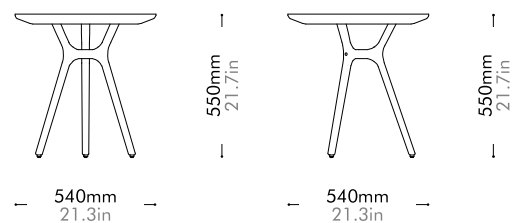

Rén Coffee Table by Space Copenhagen

RN-T210-540

Materials	Solid wood legs, wood veneer top, stainless steel hairline gold
Dimensions	φ 540 x H550mm | φ 21.3" x H21.7"
Weight	8.0kg | 17.6lb
Upholstery	
Shipping Volume	0.23CBM
Pkg Dimensions	FCL W605 x D605 x H635mm; 11.84kg | W24" x D24" x H25"; 26lb
	LCL/AIR W625 x D625 x H655mm; 16.38kg | W25" x D25" x H26"; 36lb

Oak Lead time: 10-12 weeks
¥167,000

Walnut Lead time: 10-12 weeks
¥208,000