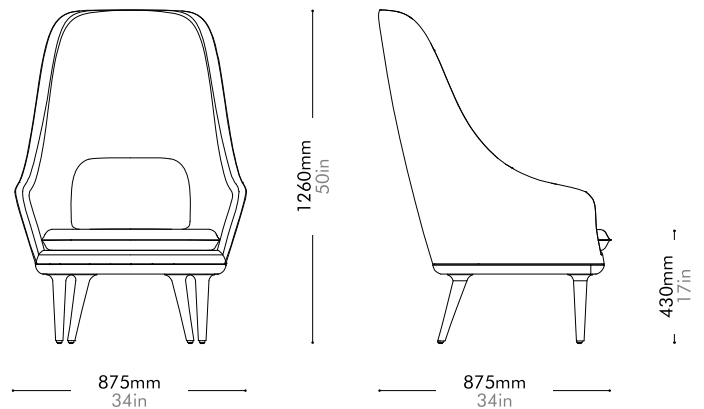

Lunar Highback Lounge Chair

by Space Copenhagen

LN-S121

Materials	Solid wood legs, upholstered moulded foam frame, upholstered cushion
Dimensions	W875 x D875 x H1260mm; SH: 430mm | W34" x D34" x H50"; SH: 17"
Weight	27.5kg | 61lb
Upholstery	4.7M | 120.0SF
Shipping Volume	1.19CBM
Pkg Dimensions	FCL W940 x D940 x H1345mm; 40.55kg | W37" x D37" x H53"; 89lb LCL/AIR W960 x D960 x H1440mm; 51.26kg | W38" x D38" x H57"; 113lb

Oak		Lead time: 10-12 weeks
COM/COL		¥569,000
Fabric	C	¥569,000
	B	¥677,000
	A	¥715,000
Leather	C	¥717,000
	B	¥848,000
	A	¥970,000
PU Leather		¥569,000

Walnut		Lead time: 10-12 weeks
COM/COL		¥592,000
Fabric	C	¥592,000
	B	¥700,000
	A	¥738,000
Leather	C	¥740,000
	B	¥870,000
	A	¥993,000
PU Leather		¥592,000