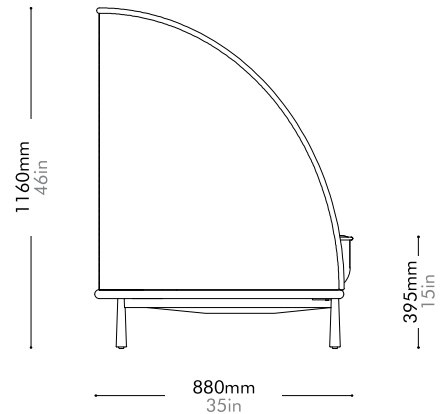

Arc Sofa High-back Love Seat

by Hallgeir Homstvedt

AR-S410

Materials	Wood veneer base, steel black powder coat matt leg, upholstery
Dimensions	W1620 x D880 x H1160mm; SH: 395mm W64" x D35" x H46"; SH: 15"
Weight	72.0kg 159lb
Upholstery	7.7M 198.OSF
Shipping Volume	2.08CBM
Pkg Dimensions	FCL W1705 x D965 x H1265mm; 88.56kg W67" x D38" x H50"; 195lb
	LCL/AIR W1725 x D985 x H1360mm; 108.30kg W68" x D39" x H54"; 239lb

Arc Sofa Love Seat by Hallgeir Homstvedt

AR-S430

Materials	Wood veneer base, steel black powder coat matt leg, upholstery
Dimensions	W1620 x D880 x H785mm; SH: 395mm W64" x D35" x H31"; SH: 15"
Weight	68.0kg 150lb
Upholstery	7.2M 165.0SF
Shipping Volume	1.46CBM
Pkg Dimensions	FCL W1705 x D965 x H890mm; 80.03kg W67" x D38" x H35"; 176lb LCL/AIR W1725 x D985 x H985mm; 99.78kg W68" x D39" x H39"; 220lb