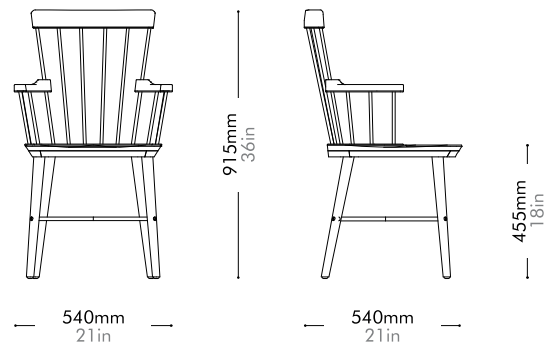

Oak Lead time: 10-12 weeks
¥184,000

Walnut Lead time: 10-12 weeks
¥205,000

Exchange HighBack Chair 2.0 by CRÈME

EX-S231-R2

Materials	Solid wood frame, wood veneer seat, steel black powder coat matt
Dimensions	W540 x D540 x H915mm; SH: 455mm W21" x D21" x H36"; SH: 18"
Weight	8.0kg 18lb
Upholstery	
Shipping Volume	0.37CBM
Pkg Dimensions	FCL W605 x D605 x H1000mm; 14.44kg W24" x D24" x H39"; 32lb
	LCL/AIR W625 x D625 x H1095mm; 18.98kg W25" x D25" x H43"; 42lb

Oak Lead time: 10-12 weeks
¥180,000

Walnut Lead time: 10-12 weeks
¥194,000

Exchange Lounge Chair 2.0 by CRÈME

EX-S111-R2

Materials	Solid wood frame, wood veneer seat, steel black powder coat matt
Dimensions	W595 x D550 x H655mm; SH: 390mm W23" x D22" x H26"; SH: 15"
Weight	8.5kg 19lb
Upholstery	
Shipping Volume	0.30CBM
Pkg Dimensions	FCL W660 x D615 x H740mm; 13.24kg W26" x D24" x H29"; 29lb
	LCL/AIR W680 x D635 x H835mm; 18.26kg W27" x D25" x H33"; 40lb