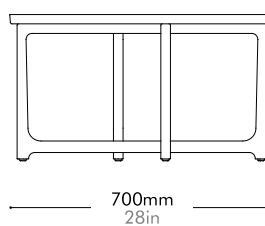

Lyrical Big Side Table by Nei&Hu

LY-T110-700

Materials	Solid wood legs, wood veneer top	
Dimensions	C700 x H390mm | C28" x H15"	
Weight	5.0kg | 11lb	
Upholstery		
Shipping Volume	0.27CBM	
Pkg Dimensions	FCL	W765 x D765 x H455mm; 8.72kg | W30" x D30" x H18"; 19lb
	LCL/AIR	W785 x D785 x H550mm; 15.88kg | W31" x D31" x H22"; 35lb

Oak Lead time: 10-12 weeks

¥143,000

Walnut Lead time: 10-12 weeks

¥180,000