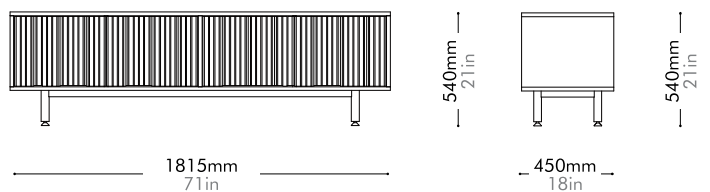

Seiton Cabinet Low by OEO Studio

SE-C110-L

Materials	Solid wood with wood veneer panels, steel black powder coat matt
Dimensions	W1815 x D450 x H540mm | W71" x D18" x H21"
Weight	42.0kg | 93lb
Upholstery	
Shipping Volume	0.64CBM
Pkg Dimensions	FCL W1900 x D535 x H625mm; 49.32kg | W75" x D21" x H25"; 109lb
	LCL/AIR W1920 x D555 x H720mm; 61.70kg | W76" x D22" x H28"; 136lb

Oak Lead time: 10-12 weeks
¥384,000

Walnut Lead time: 10-12 weeks
¥422,000