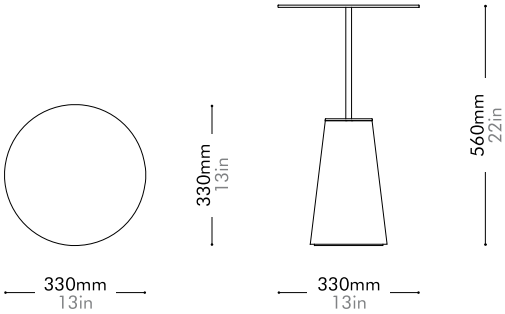

Bund Side Table H560

by Neri&Hu

BU-T110-560

Materials	Stainless steel hairline aged gold, volakos / black marquina marble base	
Dimensions	C330 x H560mm | C13" x H22"	
Weight	18.0kg | 40lb	
Upholstery		
Shipping Volume	0.14CBM	
Pkg Dimensions	FCL/LCL/AIR	W425 x D425 x H750mm; 27.07kg | W17" x D17" x H30"; 60lb

Stone A   Lead time: 10-12 weeks

¥218,000

Stone B   Lead time: 10-12 weeks

¥181,000