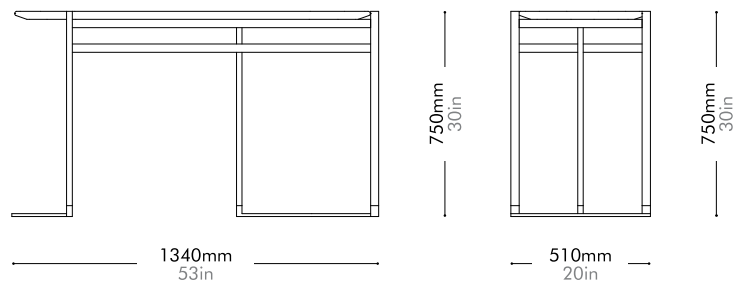

Blink Console

by Yabu Pushelberg

BL-T710

Materials	Wood veneer top, stainless steel hairline gold, steel black powder coat sand brust
Dimensions	W1340 x D510 x H750mm | W53" x D20" x H30"
Weight	22.0kg | 49lb
Upholstery	
Shipping Volume	0.20CBM
Pkg Dimensions	FCL W1400 x D720 x H200mm; 25.68kg | W55" x D28" x H8"; 57lb
	LCL/AIR W1420 x D740 x H295mm; 37.89kg | W56" x D29" x H12"; 84lb

Oak Lead time: 10-12 weeks
¥190,000

Walnut Lead time: 10-12 weeks
¥209,000