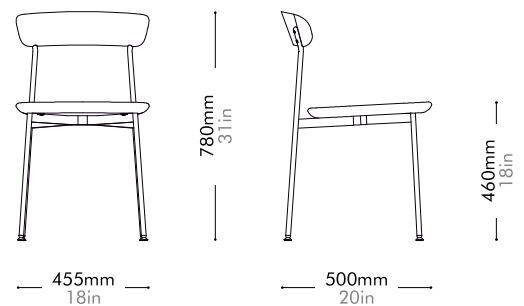

Crawford Dining Chair U by Tom Fereday

CR-S210-UP

Materials	Steel black powder coat matt, upholstered seat, solid wood back
Dimensions	W455 x D500 x H780mm; SH: 460mm | W18" x D20" x H31"; SH: 18"
Weight	6.0kg | 13lb
Upholstery	0.6M | 10.0SF
Shipping Volume	0.30CBM
Pkg Dimensions	FCL W600 x D600 x H830mm; 11.11kg | W24" x D24" x H33"; 25lb
	LCL/AIR W620 x D620 x H925mm; 15.58kg | W24" x D24" x H36"; 34lb

Oak / Walnut Lead time: 10-12 weeks

COM/COL		¥157,000
Fabric	C	¥157,000
	B	¥168,000
	A	¥172,000
Leather	C	¥171,000
	B	¥184,000
	A	¥196,000
PU Leather		¥157,000