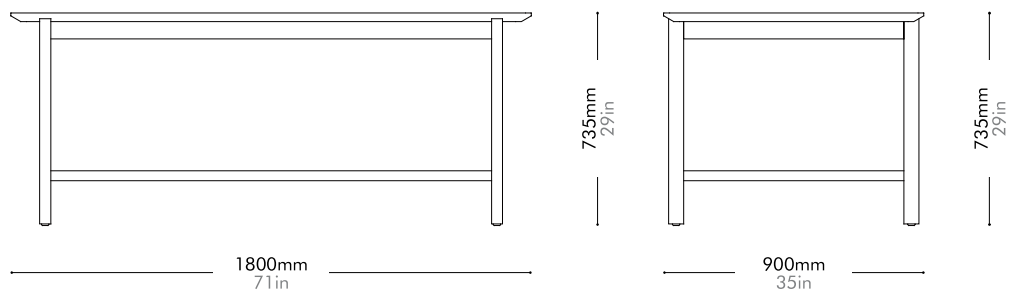

Aya Lounge Chair by OEO Studio

AY-S111

Materials	Solid wood frame, upholstery
Dimensions	W695 x D660 x H715mm; SH: 405mm W27" x D26" x H28"; SH: 16"
Weight	14.0kg 31lb
Upholstery	2.8M 47.0SF
Shipping Volume	0.44CBM
Pkg Dimensions	FCL W760 x D725 x H800mm; 19.95kg W30" x D29" x H31"; 44lb
	LCL/AIR W800 x D765 x H890mm; 27.06kg W31" x D30" x H35"; 60lb

Aya Dining Table W1800 by OEO Studio

AY-T410-1800

Materials	Solid wood frame, wood veneer top, blackened stainless steel
Dimensions	W1800 x D900 x H735mm W71" x D35" x H29"
Weight	50.0kg 110lb
Upholstery	
Shipping Volume	0.37CBM
Pkg Dimensions	FCL W1900 x D1140 x H170mm; 56.78kg W75" x D45" x H7"; 125lb LCL/AIR W1940 x D1180 x H260mm; 83.38kg W76" x D46" x H10"; 184lb

Oak Lead time: 10-12 weeks
¥358,000

Walnut Lead time: 10-12 weeks
¥417,000

Aya Dining Table W2400 by OEO Studio

AY-T410-2400

Materials	Solid wood frame, wood veneer top, blackened stainless steel
Dimensions	W2400 x D900 x H735mm W94" x D35" x H29"
Weight	57.0kg 126lb
Upholstery	
Shipping Volume	0.48CBM
Pkg Dimensions	FCL W2500 x D1140 x H170mm; 65.74kg W98" x D45" x H7"; 145lb LCL/AIR W2540 x D1180 x H260mm; 100.57kg W100" x D46" x H10"; 222lb