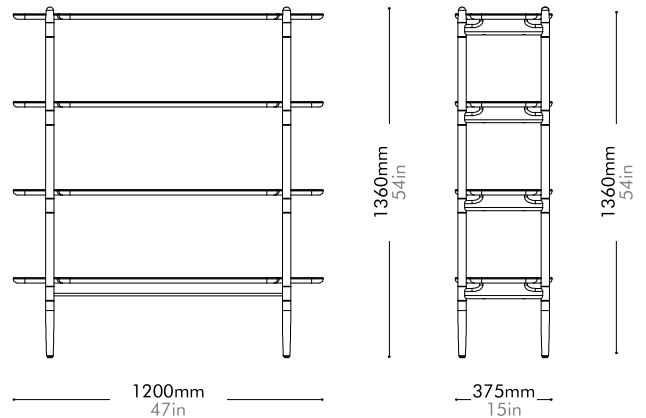

SL-SF110-4

Materials Solid wood frame, wood veneer shelves, stainless steel oil rubbed copper

Dimensions W1200 x D375 x H1360mm | W47" x D15" x H54"

Weight 28.0kg | 62lb

Upholstery

Shipping Volume 0.26CBM

Pkg Dimensions FCL W1300 x D440 x H460mm; 31.96kg | W51" x D17" x H18"; 70lb

LCL/AIR W1340 x D480 x H550mm; 39.43kg | W53" x D19" x H22"; 87lb

Oak Lead time: 10-12 weeks

Walnut Lead time: 10-12 weeks

¥394,000

¥452,000