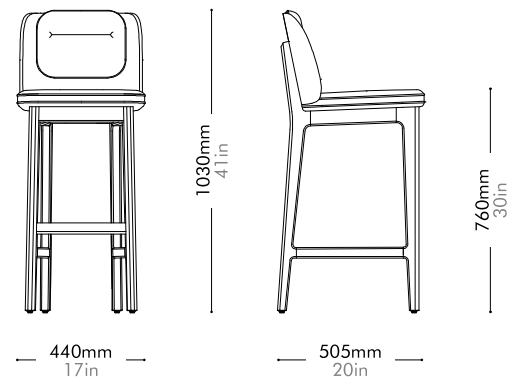

Materials	Wood veneer top, steel black powder coat sand brust
Dimensions	C600 x H430mm C24" x H17"
Weight	6.0kg 14lb
Upholstery	
Shipping Volume	0.05+0.08CBM
Pkg Dimensions	FCL W680 x D680 x H110mm; 4.56kg W27" x D27" x H4"; 10lb
	W410 x D410 x H485mm; 5.0kg W16" x D16" x H19"; 11lb
	LCL/AIR W700 x D700 x H205mm; 10.25kg W28" x D28" x H8"; 23lb
	W430 x D430 x H580mm; 7.15kg W17" x D17" x H23"; 16lb

Boyd Bar Stool SH760

by AvroKO

BR-S310-760

Materials	Solid wood frame, upholstery, stainless steel hairline gold
Dimensions	W440 x D505 x H1030mm; SH: 760mm W17" x D20" x H41"; SH: 30"
Weight	9.5kg 21lb
Upholstery	1.1M 20.0SF
Shipping Volume	0.32CBM
Pkg Dimensions	FCL W505 x D570 x H1115mm; 16.32kg W20" x D22" x H44"; 36lb
	LCL/AIR W545 x D610 x H1205mm; 20.19kg W21" x D24" x H47"; 45lb

Boyd Counter Stool SH610

by AvroKO

BR-S310-610

Materials	Solid wood frame, upholstery, stainless steel hairline gold
Dimensions	W440 x D500 x H880mm; SH: 610mm W17" x D20" x H35"; SH: 24"
Weight	9.0kg 20lb
Upholstery	1.1M 20.0SF
Shipping Volume	0.28CBM
Pkg Dimensions	FCL W505 x D565 x H965mm; 14.62kg W20" x D22" x H38"; 32lb
	LCL/AIR W545 x D605 x H1055mm; 18.45kg W21" x D24" x H42"; 41lb