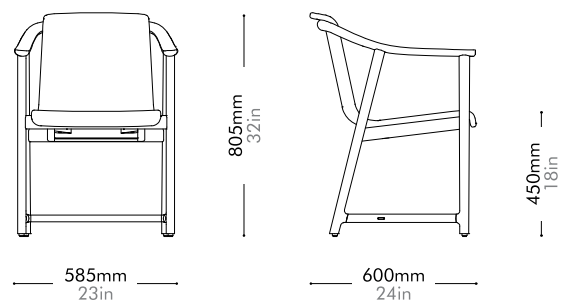

Mandarin Dining Chair

by Neri&Hu

MA-S211

Materials	Solid wood frame, stainless steel hairline gold, upholstered seat shell
Dimensions	W585 x D600 x H805mm; SH: 450mm | W23" x D24" x H32"; SH: 18"
Weight	9.7kg | 21lb
Upholstery	1.1M | 19.8SF
Shipping Volume	0.41CBM
Pkg Dimensions	FCL W701 x D676 x H866mm; 15.74kg | W28" x D27" x H34"; 35lb
	LCL/AIR W741 x D716 x H956mm; 21.91kg | W29" x D28" x H38"; 48lb

Oak Lead time: 10-12 weeks

COM/COL		¥300,000
Fabric	C	¥300,000
	B	¥322,000
	A	¥330,000
Leather	C	¥322,000
	B	¥343,000
	A	¥363,000
PU Leather		¥300,000

Walnut Lead time: 10-12 weeks

COM/COL		¥360,000
Fabric	C	¥360,000
	B	¥383,000
	A	¥391,000
Leather	C	¥383,000
	B	¥404,000
	A	¥424,000
PU Leather		¥360,000