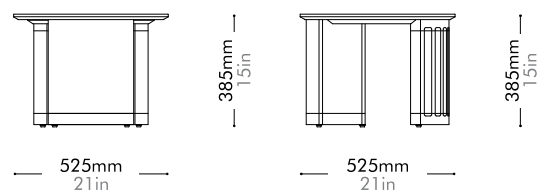

Eclipse Nesting Table Small by Meyer Davis

WG-T210-S

Materials	Solid wood frame, wood veneer panel, marble top
Dimensions	W525 x D525 x H385mm | W21" x D21" x H15"
Weight	22.0kg | 49lb
Upholstery	
Shipping Volume	0.21CBM
Pkg Dimensions	FCL/LCL/AIR W620 x D620 x H555mm; 33.97kg | W24" x D24" x H22"; 75lb

Oak Lead time: 10-12 weeks

Stone B	¥211,000
Stone A	¥251,000

Walnut Lead time: 10-12 weeks

Stone B	¥259,000
Stone A	¥299,000