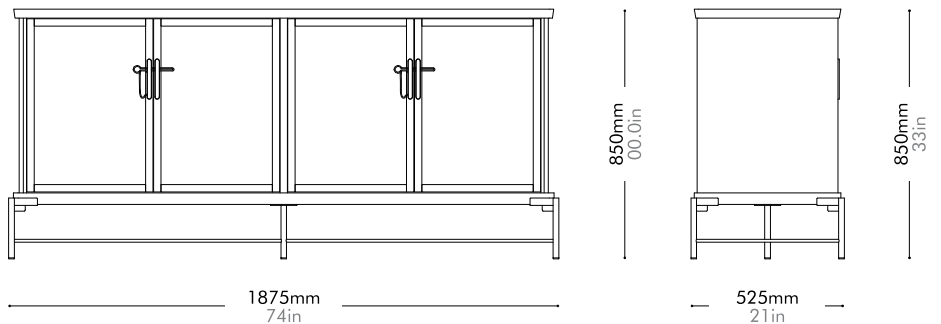

Dowry Cabinet II

by Neri&Hu

DO-C120

Materials	Solid wood with wood veneer panels, stainless steel hairline aged gold, tempered glass
Dimensions	W1875 x D525 x H850mm | W74" x D21" x H33"
Weight	104.5kg | 230lb
Upholstery	
Shipping Volume	1.35CBM
Pkg Dimensions	FCL/LCL/AIR W1990 x D640 x H1060mm; 150.67kg | W78" x D25" x H42"; 332lb

Oak Lead time: 10-12 weeks
¥787,000

Walnut Lead time: 10-12 weeks
¥831,000