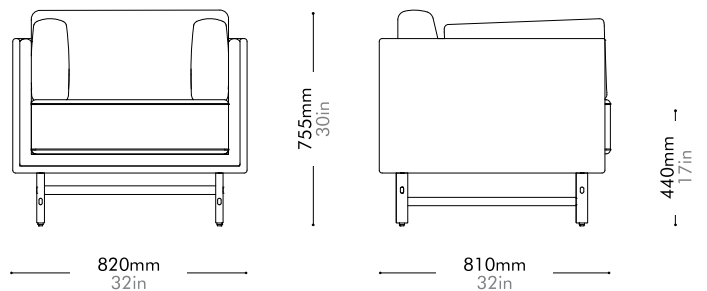

SW Sofa

One Seater

by OEO Studio

SW-S401

Materials	Solid oak base, upholstery		
Dimensions	W820 x D810 x H755mm; SH: 440mm | W32" x D32" x H30"; SH: 17"		
Weight	45.0kg | 99lb		
Upholstery	8.8M | 143.OSF	Fabric + Leather	6.6M+32.OSF
Shipping Volume	0.65CBM		
Pkg Dimensions	FCL	W885 x D875 x H840mm; 52.40kg | W34" x D34" x H33"; 116lb	
	LCL/AIR	W905 x D895 x H935mm; 61.81kg | W36" x D35" x H37"; 136lb	

Oak		Lead time: 10-12 weeks
COM/COL		¥297,000
Fabric	C	¥297,000
	B	¥465,000
	A	¥524,000
Leather	C	¥459,000
	B	¥617,000
	A	¥764,000
PU Leather		¥297,000

Oak		Lead time: 10-12 weeks
Fabric + Leather	C+C	¥337,000
	C+B	¥373,000
	C+A	¥404,000
	B+C	¥460,000
	B+B	¥497,000
	B+A	¥531,000
	A+C	¥505,000
	A+B	¥541,000
	A+A	¥575,000