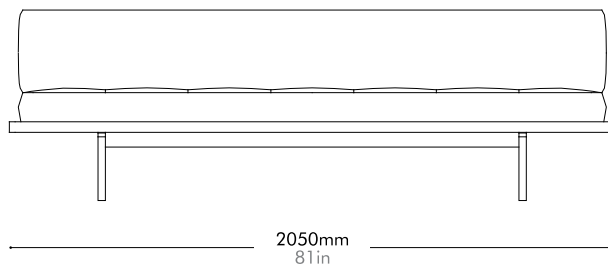

Discipline Sofa Straight

by Neri&Hu

DS-S410

Materials	Solid wood and wood veneer base, stainless steel hairline aged gold legs and brackets, upholstery	
Dimensions	W2050 x D960 x H650mm; SH: 380mm | W81" x D38" x H26"; SH: 15"	
Weight	99.0kg | 218lb	
Upholstery	5.3M | 105.0SF	Fabric + Leather 2.2M+75.0SF
Shipping Volume	1.68CBM	
Pkg Dimensions	FCL	W2135 x D1045 x H755mm; 112.01kg | W84" x D41" x H30"; 247lb
	LCL/AIR	W2175 x D1085 x H845mm; 139.43kg | W86" x D43" x H33"; 307lb

Oak

Lead time: 10-12 weeks

COM/COL		¥694,000
Fabric	C	¥694,000
	B	¥812,000
	A	¥853,000
Leather	C	¥845,000
	B	¥979,000
	A	¥1,105,000
PU Leather		¥694,000

Walnut

Lead time: 10-12 weeks

COM/COL		¥741,000
Fabric	C	¥741,000
	B	¥858,000
	A	¥900,000
Leather	C	¥891,000
	B	¥1,026,000
	A	¥1,152,000
PU Leather		¥741,000