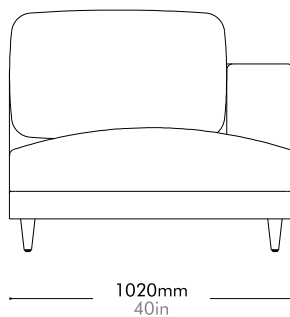

Atelier Small Chaise Lounge R-Leg by Space Copenhagen

AT-S461-R

Materials	Solid wood and plywood frame, upholstery	
Dimensions	W1020 x D1420 x H750mm; SH: 395mm | W40" x D56" x H30"; SH: 16"	
Weight	40.0kg | 88lb	
Upholstery	6.6M	
Shipping Volume	1.23CBM	
Pkg Dimensions	FCL	W1120 x D1520 x H720mm; 50.30kg | W44" x D60" x H28"; 111lb
	LCL/AIR	W1140 x D1540 x H815mm; 70.70kg | W45" x D61" x H32"; 156lb

Oak / Walnut Lead time: 10-12 weeks

COM/COL		¥394,000
Fabric	C	¥394,000
	B	¥538,000
	A	¥589,000