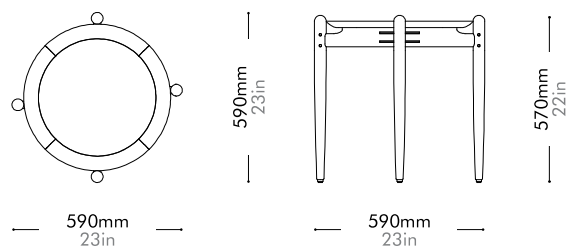

Oak	Lead time: 10-12 weeks
	¥159,000

Walnut	Lead time: 10-12 weeks
	¥184,000

Slow Shelf 5

by Space
Copenhagen

SL-SF110-5

Materials Solid wood frame, wood veneer shelves, stainless steel oil rubbed copper

Dimensions W1200 x D375 x H1700mm | W47" x D15" x H67"