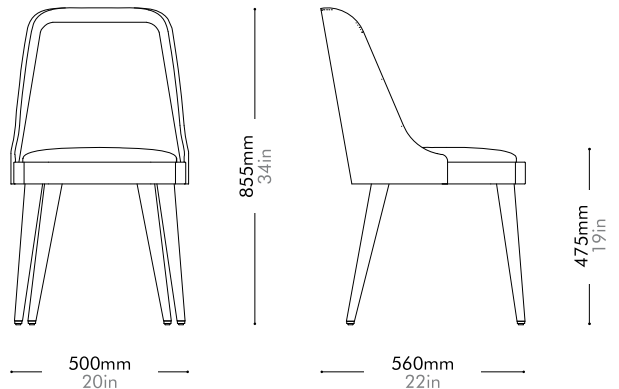

Laval Chair

by OEO Studio

LA-S220

Materials	Solid wood legs, upholstery	
Dimensions	W500 x D560 x H855mm; SH: 475mm | W20" x D22" x H34"; SH: 19"	
Weight	8.5kg | 19lb	
Upholstery	1.8M | 27.5SF	Fabric + Leather 1.1M+16.5SF
Shipping Volume	0.33CBM	
Pkg Dimensions	FCL W565 x D625 x H940mm; 14.39kg | W22" x D25" x H37"; 32lb	LCL/AIR W605 x D665 x H1030mm; 19.06kg | W24" x D26" x H41"; 42lb

Oak Lead time: 10-12 weeks

COM/COL		¥184,000
Fabric	C	¥184,000
	B	¥222,000
	A	¥235,000
Leather	C	¥213,000
	B	¥242,000
	A	¥270,000
PU Leather		¥184,000
Fabric + Leather	C+C	¥204,000
	C+B	¥222,000
	C+A	¥239,000
	B+C	¥225,000
	B+B	¥242,000
	B+A	¥259,000
	A+C	¥232,000
	A+B	¥250,000
	A+A	¥266,000

Walnut Lead time: 10-12 weeks

COM/COL		¥198,000
Fabric	C	¥198,000
	B	¥235,000
	A	¥248,000
Leather	C	¥226,000
	B	¥256,000
	A	¥284,000
PU Leather		¥198,000
Fabric + Leather	C+C	¥217,000
	C+B	¥235,000
	C+A	¥252,000
	B+C	¥238,000
	B+B	¥256,000
	B+A	¥273,000
	A+C	¥245,000
	A+B	¥263,000
	A+A	¥280,000