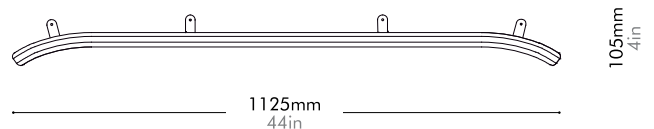

Exchange Chair Two Seater Back Cushion by CRÈME

EX-S220-A1

Materials	Upholstery, steel black powder coat matt
Dimensions	W1125 x D105 x H160mm | W44" x D4" x H6"
Weight	2.2kg | 5lb
Upholstery	1.45M | 13.5SF
Shipping Volume	
Pkg Dimensions	

Lead time: 10-12 weeks

COM/COL		¥51,000
Fabric	C	¥51,000
	B	¥80,000
	A	¥90,000
Leather	C	¥62,000
	B	¥81,000
	A	¥91,000
PU Leather		¥51,000

160mm
6in

1125mm
44in