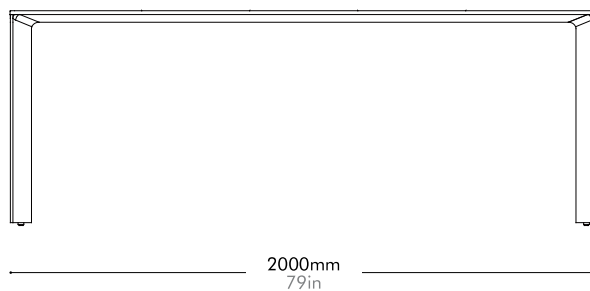

Taylor Dining Table

by Yabu Pushelberg

TA-T410

Materials	Solid wood legs, wood veneer top, stainless steel hairline black, steel black powder coat matt
Dimensions	W2000 x D900 x H735mm | W79" x D35" x H29"
Weight	39.0kg | 86lb
Upholstery	
Shipping Volume	0.48CBM
Pkg Dimensions	FCL W2085 x D985 x H235mm; 46.08kg | W82" x D39" x H9"; 102lb LCL/AIR W2125 x D1025 x H325mm; 71.39kg | W84" x D40" x H13"; 157lb

Oak Lead time: 10-12 weeks
¥486,000

Walnut Lead time: 10-12 weeks
¥561,000