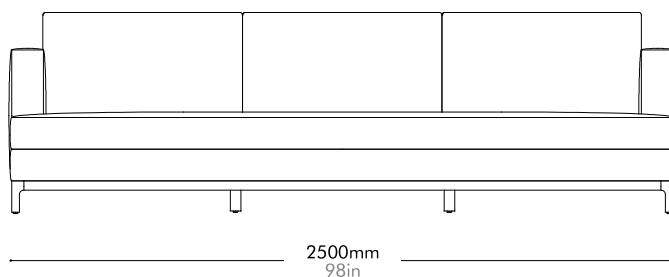

Walnut Lead time: 10-12 weeks

COM/COL		¥884,000
Fabric	C	¥884,000
	B	¥1,221,000
	A	¥1,340,000
Leather	C	¥1,384,000
	B	¥1,816,000
	A	¥2,221,000
PU Leather		¥884,000