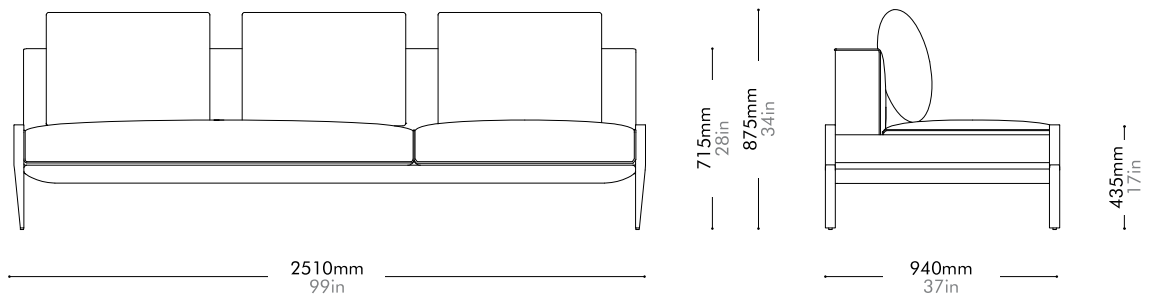

Lead time: 10-12 weeks

COM/COL		¥918,000
Fabric	C	¥918,000
	B	¥1,312,000
	A	¥1,451,000
Leather	C	¥1,363,000
	B	¥1,774,000
	A	¥2,161,000
PU Leather		¥918,000