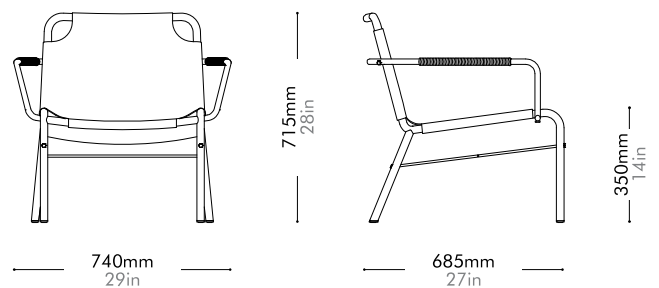

Valet Lounge Chair by David Rockwell

VA-S111

Materials Steel black powder coat sand burst, stainless steel hairline gold, leather

Dimensions W740 x D685 x H715mm; SH: 350mm | W29" x D27" x H28"; SH: 14"

Weight 10.0kg | 22lb

Upholstery

Shipping Volume 0.47CBM

Pkg Dimensions FCL W805 x D750 x H780mm; 16.06kg | W32" x D30" x H31"; 35lb

LCL/AIR W825 x D770 x H875mm; 23.44kg | W32" x D30" x H34"; 52lb

* only available in Brown Saddle Leather

Lead time: 10-12 weeks

Leather (standard)

¥215,000