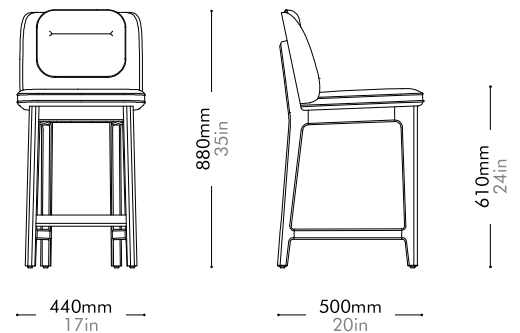

Materials	Wood veneer top, steel black powder coat sand brust
Dimensions	C600 x H430mm C24" x H17"
Weight	6.0kg 14lb
Upholstery	
Shipping Volume	0.05+0.08CBM
Pkg Dimensions	FCL W680 x D680 x H110mm; 4.56kg W27" x D27" x H4"; 10lb
	W410 x D410 x H485mm; 5.0kg W16" x D16" x H19"; 11lb
	LCL/AIR W700 x D700 x H205mm; 10.25kg W28" x D28" x H8"; 23lb
	W430 x D430 x H580mm; 7.15kg W17" x D17" x H23"; 16lb

Boyd Bar Stool SH760

by AvroKO

BR-S310-760

Materials	Solid wood frame, upholstery, stainless steel hairline gold
Dimensions	W440 x D505 x H1030mm; SH: 760mm W17" x D20" x H41"; SH: 30"
Weight	9.5kg 21lb
Upholstery	1.1M 20.0SF
Shipping Volume	0.32CBM
Pkg Dimensions	FCL W505 x D570 x H1115mm; 16.32kg W20" x D22" x H44"; 36lb
	LCL/AIR W545 x D610 x H1205mm; 20.19kg W21" x D24" x H47"; 45lb

Boyd Counter Stool SH610

by AvroKO

BR-S310-610

Materials	Solid wood frame, upholstery, stainless steel hairline gold
Dimensions	W440 x D500 x H880mm; SH: 610mm W17" x D20" x H35"; SH: 24"
Weight	9.0kg 20lb
Upholstery	1.1M 20.0SF
Shipping Volume	0.28CBM
Pkg Dimensions	FCL W505 x D565 x H965mm; 14.62kg W20" x D22" x H38"; 32lb
	LCL/AIR W545 x D605 x H1055mm; 18.45kg W21" x D24" x H42"; 41lb

Boyd Dining Table S760 - Wood Top by AvroKO

BR-T420-S760-WD

Materials	Wood veneer top, stainless steel hairline gold, solid wood clad
Dimensions	W760 x D760 x H750mm W30" x D30" x H30"
Weight	21.0kg 46lb
Upholstery	
Shipping Volume	0.57CBM
Pkg Dimensions	FCL W825 x D825 x H835mm; 27.89kg W32" x D32" x H33"; 61lb
	LCL/AIR W865 x D865 x H925mm; 36.58kg W34" x D34" x H36"; 81lb