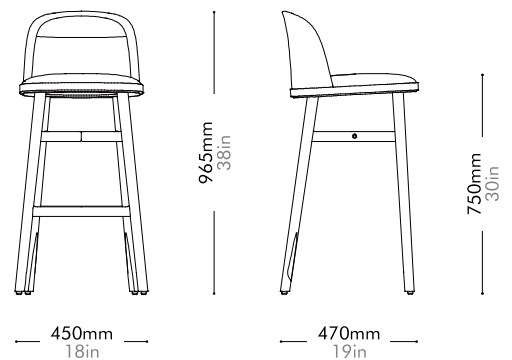

Bund Bar Chair SH750

by Neri&Hu

BU-S310-750

Materials	Stainless steel hairline gold, solid wood frame, upholstered moulded foam frame, upholstered seat
Dimensions	W450 x D470 x H965mm; SH: 750mm | W18" x D19" x H38"; SH: 30"
Weight	6.6kg | 15lb
Upholstery	0.7M | 13.2SF
Shipping Volume	0.36CBM
Pkg Dimensions	FCL W600 x D600 x H1000mm; 13.0kg | W24" x D24" x H39"; 29lb
	LCL/AIR W620 x D620 x H1095mm; 17.47kg | W24" x D24" x H43"; 39lb

Oak Lead time: 10-12 weeks

COM/COL		¥202,000
Fabric	C	¥202,000
	B	¥217,000
	A	¥222,000
Leather	C	¥221,000
	B	¥238,000
	A	¥253,000
PU Leather		¥202,000

Walnut Lead time: 10-12 weeks

COM/COL		¥215,000
Fabric	C	¥215,000
	B	¥229,000
	A	¥234,000
Leather	C	¥234,000
	B	¥250,000
	A	¥266,000
PU Leather		¥215,000