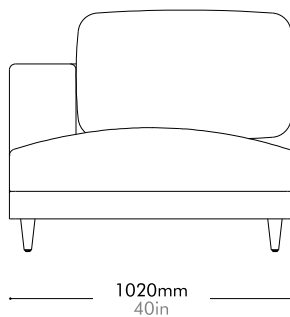

Atelier Small Chaise Lounge L-Leg by Space Copenhagen

AT-S461-L

Materials	Solid wood and plywood frame, upholstery	
Dimensions	W1020 x D1420 x H750mm; SH: 395mm | W40" x D56" x H30"; SH: 16"	
Weight	40.0kg | 88lb	
Upholstery	6.6M	
Shipping Volume	1.23CBM	
Pkg Dimensions	FCL	W1120 x D1520 x H720mm; 50.30kg | W44" x D60" x H28"; 111lb
	LCL/AIR	W1140 x D1540 x H815mm; 70.70kg | W45" x D61" x H32"; 156lb

Oak / Walnut Lead time: 10-12 weeks

COM/COL		¥394,000
Fabric	C	¥394,000
	B	¥538,000
	A	¥589,000