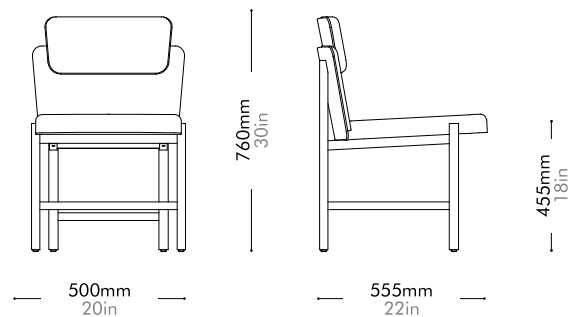

AT-S410

Materials	Solid wood and plywood frame, upholstery	
Dimensions	W1000 x D1280 x H780mm; SH: 425mm W39" x D50" x H31"; SH: 17"	
Weight	30.0kg 66lb	
Upholstery	7.3M	
Shipping Volume	1.14CBM	
Pkg Dimensions	FCL	W1100 x D1380 x H750mm; 39.85kg W43" x D54" x H29"; 88lb
	LCL/AIR	W1120 x D1400 x H845mm; 58.07kg W44" x D55" x H33"; 128lb

Oak / Walnut Lead time: 10-12 weeks

COM/COL		¥189,000
Fabric	C	¥189,000
	B	¥243,000
	A	¥262,000

Atelier Small Pillow by Space Copenhagen

AT-S400-A1

Materials	Upholstery
Dimensions	W800 x D320 x H120mm W31" x D13" x H5"
Weight	2.0kg 4lb
Upholstery	0.9M
Shipping Volume	0.05CBM
Pkg Dimensions	FCL W850 x D370 x H170mm; 3.38kg W33" x D15" x H7"; 7lb
	LCL/AIR W870 x D390 x H265mm; 7.32kg W34" x D15" x H10"; 16lb

Oak / Walnut Lead time: 10-12 weeks

COM/COL		¥22,000
Fabric	C	¥22,000
	B	¥29,000
	A	¥31,000

Aya Dining Chair by OEO Studio

AY-S210

Materials	Solid wood frame, upholstery
Dimensions	W500 x D555 x H760mm; SH: 455mm W20" x D22" x H30"; SH: 18"
Weight	6.5kg 14lb
Upholstery	1.7M 28.0SF
Shipping Volume	0.3CBM
Pkg Dimensions	FCL W565 x D620 x H845mm; 11.66kg W22" x D24" x H33"; 26lb LCL/AIR W605 x D660 x H935mm; 16.30kg W24" x D26" x H37"; 36lb

Aya

Dining Armchair

by OEO Studio

AY-S211

Materials	Solid wood frame, upholstery
Dimensions	W590 x D555 x H760mm; SH: 455mm W23" x D22" x H30"; SH: 18"
Weight	8.0kg 18lb
Upholstery	2.1M 35.0SF
Shipping Volume	0.34CBM
Pkg Dimensions	FCL W655 x D620 x H845mm; 13.49kg W26" x D24" x H33"; 30lb
	LCL/AIR W695 x D660 x H935mm; 18.82kg W27" x D26" x H37"; 41lb