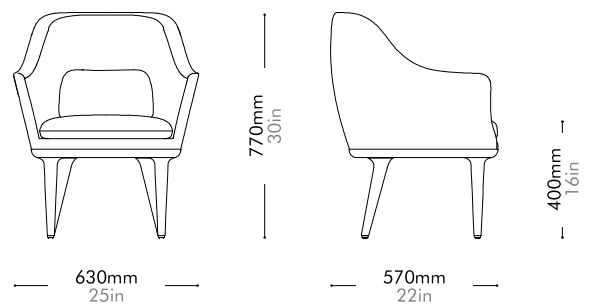

Lunar Lounge Chair Small by Space Copenhagen

LN-S121-S

Materials	Solid wood legs, upholstered moulded foam frame, upholstered cushion
Dimensions	W630 x D570 x H770mm; SH: 400mm | W25" x D22" x H30"; SH: 16"
Weight	12.5kg | 28lb
Upholstery	2.2M | 44.0SF
Shipping Volume	0.40CBM
Pkg Dimensions	FCL W680 x D680 x H870mm; 18.51kg | W27" x D27" x H34"; 41lb LCL/AIR W700 x D700 x H965mm; 24.20kg | W28" x D28" x H38"; 53lb

Oak		Lead time: 10-12 weeks
COM/COL		¥308,000
Fabric	C	¥308,000
	B	¥359,000
	A	¥377,000
Leather	C	¥370,000
	B	¥427,000
	A	¥480,000
PU Leather		¥308,000

Walnut		Lead time: 10-12 weeks
COM/COL		¥331,000
Fabric	C	¥331,000
	B	¥382,000
	A	¥400,000
Leather	C	¥393,000
	B	¥450,000
	A	¥503,000
PU Leather		¥331,000