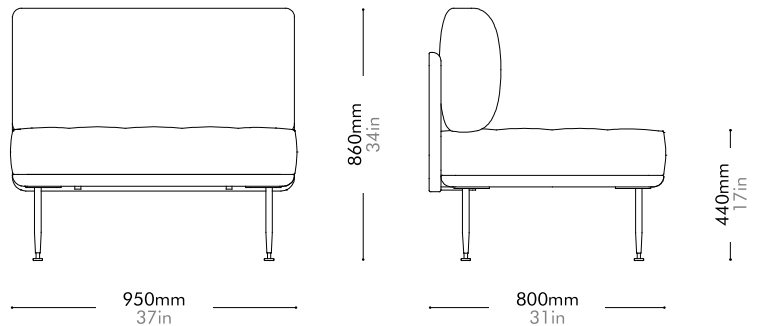

Utility Sofa 1 Side S by Neri&Hu

UT-S411

Materials	Wood veneer base, stainless steel hairline aged gold / steel black powder coat matt, upholstery
Dimensions	W950 x D800 x H860mm; SH: 440mm | W37" x D31" x H34"; SH: 17"
Weight	43.0kg | 95lb
Upholstery	4.2M | 97.0SF
Shipping Volume	0.54CBM
Pkg Dimensions	FCL W1035 x D885 x H585mm; 48.95kg | W41" x D35" x H23"; 108lb LCL/AIR W1055 x D905 x H680mm; 60.05kg | W42" x D36" x H27"; 132lb

Oak Lead time: 10-12 weeks

COM/COL		¥415,000
Fabric	C	¥415,000
	B	¥503,000
	A	¥534,000
Leather	C	¥536,000
	B	¥642,000
	A	¥742,000
PU Leather		¥415,000

Walnut Lead time: 10-12 weeks

COM/COL		¥468,000
Fabric	C	¥468,000
	B	¥556,000
	A	¥587,000
Leather	C	¥589,000
	B	¥695,000
	A	¥795,000
PU Leather		¥468,000