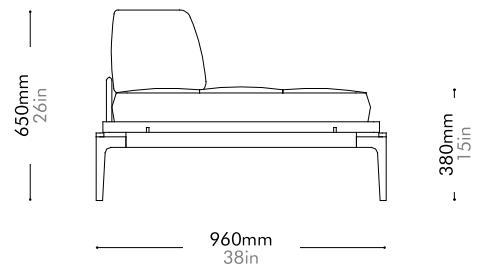

Discipline Sofa Straight

by Neri&Hu

DS-S410

Materials	Solid wood and wood veneer base, stainless steel hairline aged gold legs and brackets, upholstery	
Dimensions	W2050 x D960 x H650mm; SH: 380mm W81" x D38" x H26"; SH: 15"	
Weight	99.0kg 218lb	
Upholstery	5.3M 105.0SF	Fabric + Leather 2.2M+75.0SF
Shipping Volume	1.68CBM	
Pkg Dimensions	FCL	W2135 x D1045 x H755mm; 112.01kg W84" x D41" x H30"; 247lb
	LCL/AIR	W2175 x D1085 x H845mm; 139.43kg W86" x D43" x H33"; 307lb

Discipline Sofa Side Table by Neri&Hu

DS-S400-A1

Materials	Stainless steel hairline aged gold
Dimensions	W318 x D318 x H605mm W13" x D13" x H24"
Weight	2.0kg 4lb
Upholstery	
Shipping Volume	0.08CBM
Pkg Dimensions	FCL W640 x D360 x H360mm; 3.80kg W25" x D14" x H14"; 8lb
	LCL/AIR W680 x D400 x H450mm; 6.96kg W27" x D16" x H18"; 15lb