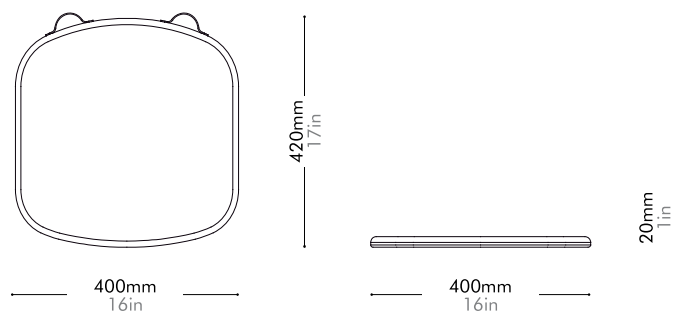

Exchange Dining Chair / Bar Chair / Highback Chair Seat Cushion by CRÈME

EX-S200-A2

Materials	Upholstery
Dimensions	W400x D420 x H20mm | W16" x D17" x H1"
Weight	0.4kg | 1lb
Upholstery	0.5M | 8.5SF
Shipping Volume	
Pkg Dimensions	

Lead time: 10-12 weeks

COM/COL		¥14,000
Fabric	C	¥14,000
	B	¥24,000
	A	¥27,000
Leather	C	¥24,000
	B	¥33,000
	A	¥42,000
PU Leather		¥14,000