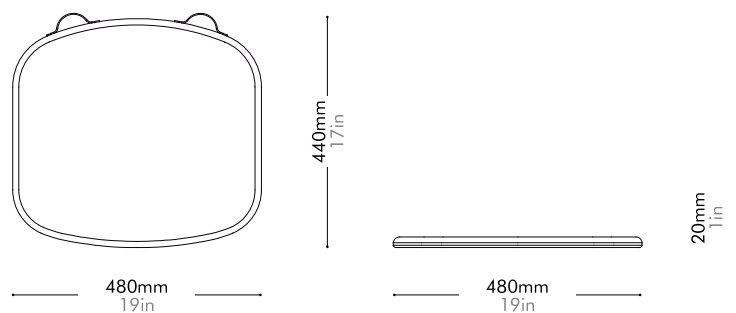

Exchange Lounge Chair Seat Cushion by CRÈME

EX-S100-A2

Materials	Upholstery
Dimensions	W480x D440 x H20mm | W19" x D17" x H1"
Weight	0.5kg | 1lb
Upholstery	0.6M | 9.9SF
Shipping Volume	
Pkg Dimensions	

Lead time: 10-12 weeks

COM/COL		¥17,000
Fabric	C	¥17,000
	B	¥30,000
	A	¥35,000
Leather	C	¥30,000
	B	¥43,000
	A	¥55,000
PU Leather		¥17,000