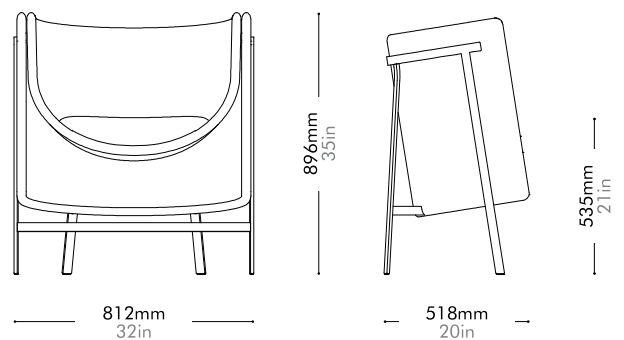

Kite Lounge Chair-Narrow by Nendo

KT-S110-N

Materials	Steel black powder coat matt, upholstered moulded foam shell
Dimensions	W812 x D518 x H896mm; SH: 535mm | W32" x D20" x H35"; SH: 21"
Weight	24.5kg | 54lb
Upholstery	4.0M | 95.0SF
Shipping Volume	0.54CBM
Pkg Dimensions	FCL W897 x D603 x H1001mm; 32.11kg | W35" x D24" x H39"; 71lb
	LCL/AIR W937 x D643 x H1091mm; 39.11kg | W37" x D25" x H43"; 86lb

Lead time: 10-12 weeks

COM/COL		¥295,000
Fabric	C	¥295,000
	B	¥463,000
	A	¥503,000
Leather	C	¥510,000
	B	¥650,000
	A	¥764,000
PU Leather		¥295,000