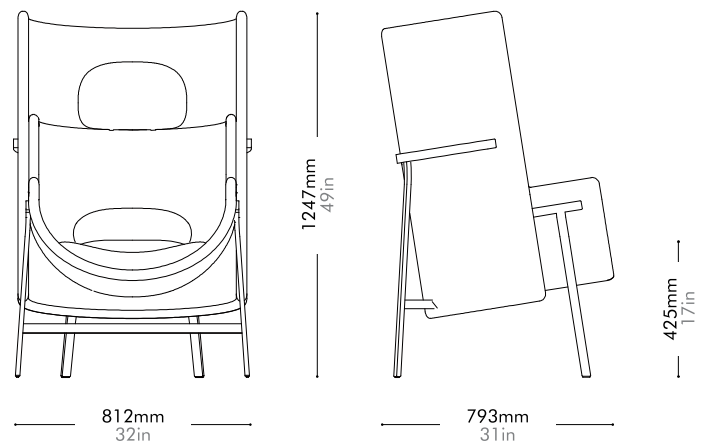

Kite Highback Chair-Deep by Nendo

KT-S120-D

Materials	Steel black powder coat matt, upholstered moulded foam shell
Dimensions	W812 x D793 x H1247mm; SH: 425mm | W32" x D31" x H49"; SH: 17"
Weight	37.0kg | 82lb
Upholstery	7.0M | 175.0SF
Shipping Volume	1.06CBM
Pkg Dimensions	FCL W897 x D878 x H1352mm; 49.54kg | W35" x D25" x H53"; 109lb
	LCL/AIR W937 x D918 x H1442mm; 59.53kg | W37" x D27" x H57"; 131lb

Lead time: 10-12 weeks

COM/COL		¥503,000
Fabric	C	¥503,000
	B	¥765,000
	A	¥817,000
Leather	C	¥861,000
	B	¥1,066,000
	A	¥1,258,000
PU Leather		¥503,000