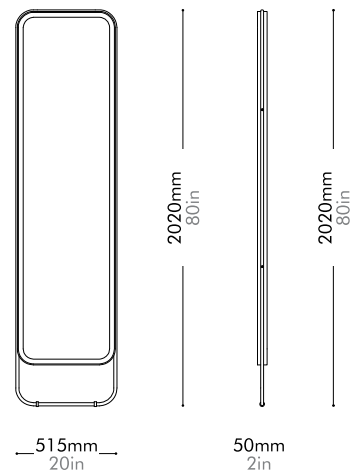

Utility Long Mirror Small by Neri&Hu

UT-M120-S

Materials	Solid wood flame, steel hairline aged gold, mirror
Dimensions	W515 x D50 x H2020mm | W20" x D2" x H80"
Weight	18.5kg | 41lb
Upholstery	
Shipping Volume	0.20CBM
Pkg Dimensions	FCL/LCL/AIR W2200 x D621 x H150mm; 38.47kg | W87" x D24" x H6"; 85lb

Oak Lead time: 10-12 weeks

¥230,000

Walnut Lead time: 10-12 weeks

¥257,000