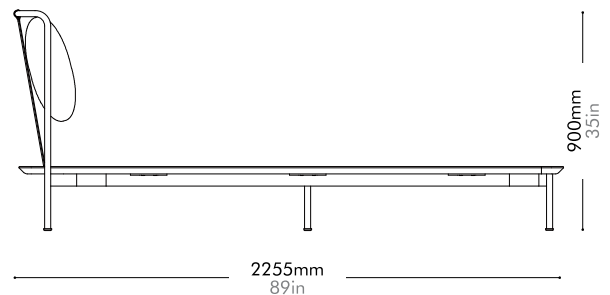

Crawford Bed

Queen Size

by Tom Fereday

CR-B110-Q

Materials	Wood veneer base, steel black powder coat matt, upholstery		
Dimensions	W2065 x D2255 x H900mm | W81" x D89" x H35"		
Weight	81.0kg | 179lb		
Upholstery	4.5M | 72.0SF		
Shipping Volume	0.33+0.43CBM		
Pkg Dimensions	FCL	W2160 x D985 x H155mm; 53.60kg	W85" x D39" x H6"; 118lb
		W1980 x D465 x H465mm; 39.68kg	W78" x D18" x H18"; 88lb
	LCL/AIR	W2200 x D1025 x H245mm; 79.80kg	W87" x D40" x H10"; 176lb
		W2020 x D505 x H555mm; 51.54kg	W80" x D20" x H22"; 114lb

Oak		Lead time: 10-12 weeks
COM/COL		¥511,000
Fabric	C	¥511,000
	B	¥607,000
	A	¥641,000
Leather	C	¥604,000
	B	¥694,000
	A	¥778,000
PU Leather		¥511,000

Walnut		Lead time: 10-12 weeks
COM/COL		¥592,000
Fabric	C	¥592,000
	B	¥688,000
	A	¥722,000
Leather	C	¥685,000
	B	¥775,000
	A	¥860,000
PU Leather		¥592,000