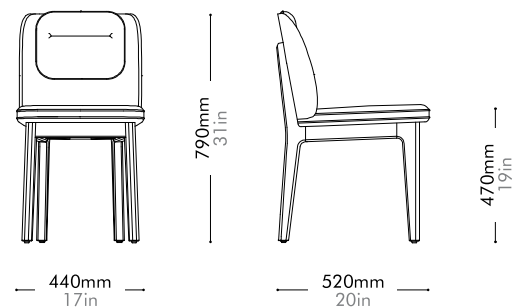

Materials	Wood veneer top, steel black powder coat sand brust
Dimensions	C600 x H430mm C24" x H17"
Weight	6.0kg 14lb
Upholstery	
Shipping Volume	0.05+0.08CBM
Pkg Dimensions	FCL W680 x D680 x H110mm; 4.56kg W27" x D27" x H4"; 10lb
	W410 x D410 x H485mm; 5.0kg W16" x D16" x H19"; 11lb
	LCL/AIR W700 x D700 x H205mm; 10.25kg W28" x D28" x H8"; 23lb
	W430 x D430 x H580mm; 7.15kg W17" x D17" x H23"; 16lb

Oak Lead time: 10-12 weeks
 ¥363,000

Walnut Lead time: 10-12 weeks
 ¥397,000

Boyd Chair by AvroKO

BR-S220

Materials	Solid wood frame, upholstery, stainless steel hairline gold
Dimensions	W440 x D520 x H790mm; SH: 470mm W17" x D20" x H31"; SH: 19"
Weight	7.0kg 15lb
Upholstery	1.1M 20.0SF
Shipping Volume	0.26CBM
Pkg Dimensions	FCL W505 x D585 x H875mm; 12.04kg W20" x D23" x H34"; 27lb
	LCL/AIR W545 x D625 x H965mm; 16.00kg W21" x D25" x H38"; 35lb

Boyd Bar Stool SH760

by AvroKO

BR-S310-760

Materials	Solid wood frame, upholstery, stainless steel hairline gold
Dimensions	W440 x D505 x H1030mm; SH: 760mm W17" x D20" x H41"; SH: 30"
Weight	9.5kg 21lb
Upholstery	1.1M 20.0SF
Shipping Volume	0.32CBM
Pkg Dimensions	FCL W505 x D570 x H1115mm; 16.32kg W20" x D22" x H44"; 36lb
	LCL/AIR W545 x D610 x H1205mm; 20.19kg W21" x D24" x H47"; 45lb