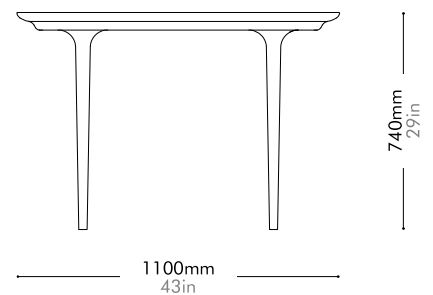

Lunar Dining Table W2100

by Space Copenhagen

LN-T410-2100

Materials	Solid wood legs, wood veneer top		
Dimensions	W2100 x D1100 x H740mm | W83" x D43" x H29"		
Weight	50.0kg | 110lb		
Upholstery			
Shipping Volume	0.71 + 0.15CBM		
Pkg Dimensions	FCL	W2230 x D1230 x H260mm; 100.30kg | W88" x D48" x H10"; 221lb	
		W430 x D430 x H825mm; 12.47kg | W17" x D17" x H32"; 27lb	
LCL/AIR	W2230 x D1230 x H260mm; 100.30kg | W88" x D48" x H10"; 221lb		
	W430 x D430 x H825mm; 12.47kg | W17" x D17" x H32"; 27lb		

Oak   Lead time: 10-12 weeks

¥513,000

Walnut   Lead time: 10-12 weeks

¥717,000