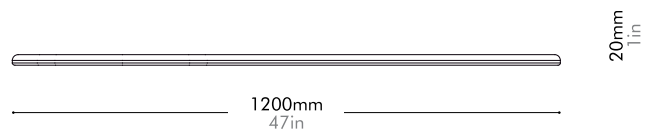

Exchange Chair Two Seater Seat Cushion by CRÈME

EX-S220-A2

Materials	Upholstery
Dimensions	W1200 x D420 x H20mm | W47" x D17" x H1"
Weight	1.2kg | 3lb
Upholstery	1.55M | 24.5SF
Shipping Volume	
Pkg Dimensions	

Lead time: 10-12 weeks

COM/COL		¥27,000
Fabric	C	¥27,000
	B	¥57,000
	A	¥67,000
Leather	C	¥56,000
	B	¥84,000
	A	¥110,000
PU Leather		¥27,000