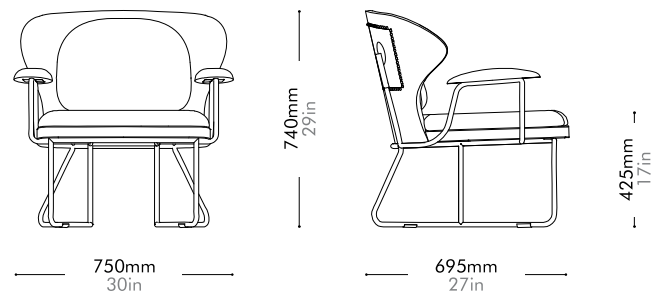

Oak Lead time: 10-12 weeks
¥869,000

Walnut Lead time: 10-12 weeks
¥930,000

Chillax Lounge Chair by Nic Graham

CH-S131

Materials	Stainless steel hairline gold & steel black powder coat matt, solid wood armrest, upholstery	
Dimensions	W750 x D695 x H740mm; SH: 425mm W30" x D27" x H29"; SH: 17"	
Weight	21.0kg 46lb	
Upholstery	2.8M 60.5SF	
Shipping Volume	0.51CBM	
Pkg Dimensions	FCL	W815 x D760 x H825mm; 27.50kg W32" x D30" x H32"; 61lb
	LCL/AIR	W835 x D780 x H920mm; 35.07kg W33" x D31" x H36"; 77lb

Walnut

Lead time: 10-12 weeks

COM/COL		¥367,000
Fabric	C	¥367,000
	B	¥428,000
	A	¥450,000
Leather	C	¥457,000
	B	¥535,000
	A	¥608,000
PU Leather		¥367,000

Chillax Highback Chair by Nic Graham

CH-S141

Materials	Stainless steel hairline gold & steel black powder coat matt, solid wood armrest, upholstery
Dimensions	W800 x D845 x H1200mm; SH: 425mm W31" x D33" x H47"; SH: 17"
Weight	27.0kg 60lb
Upholstery	3.9M 104.5SF
Shipping Volume	1.01CBM
Pkg Dimensions	FCL W865 x D910 x H1285mm; 38.80kg W34" x D36" x H51"; 86lb
	LCL/AIR W885 x D930 x H1380mm; 48.36kg W35" x D37" x H54"; 107lb