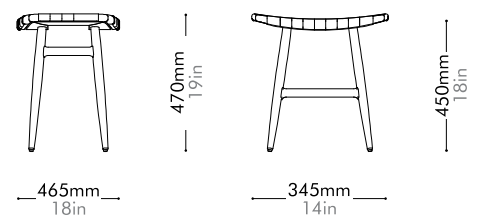

Freja Stool SH450 Leather Stripe Seat by Space Copenhagen

FE-S610-LS

Materials	Solid wood frame, leather stripe seat
Dimensions	W465 x D345 x H470mm; SH: 450mm | W18" x D14" x H19"; SH: 18"
Weight	3.0kg | 7lb
Upholstery	7.0SF
Shipping Volume	0.12CBM
Pkg Dimensions	FCL W530 x D410 x H555mm; 5.62kg | W21" x D16" x H22"; 12lb
	LCL/AIR W570 x D450 x H645mm; 8.60kg | W22" x D18" x H25"; 19lb

Oak Lead time: 10-12 weeks

Walnut Lead time: 10-12 weeks

Saddle Leather **¥160,000**

Saddle Leather **¥196,000**