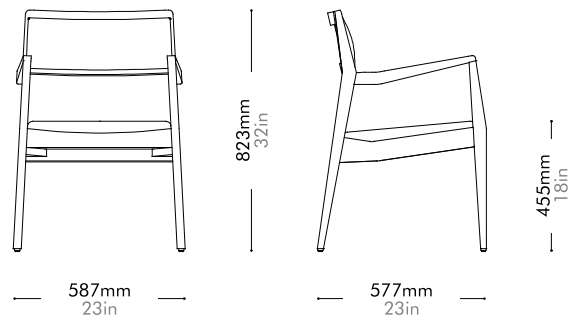

Risom C142 Chair (1955) by Jens Risom

RI-S211-UP

Materials	Solid wood frame, upholstery
Dimensions	W587 x D577 x H823mm; SH: 455mm | W23" x D23" x H32"; SH: 18"
Weight	7.8kg | 17lb
Upholstery	1.0M | 19.8SF
Shipping Volume	0.40CBM
Pkg Dimensions	FCL W680 x D680 x H870mm; 13.81kg | W27" x D27" x H34"; 30lb
	LCL/AIR W700 x D700 x H965mm; 19.50kg | W28" x D28" x H38"; 43lb

Oak Lead time: 10-12 weeks

COM/COL		¥226,000
Fabric	C	¥226,000
	B	¥244,000
	A	¥250,000
Leather	C	¥243,000
	B	¥260,000
	A	¥276,000
PU Leather		¥226,000

Walnut Lead time: 10-12 weeks

COM/COL		¥264,000
Fabric	C	¥264,000
	B	¥282,000
	A	¥288,000
Leather	C	¥281,000
	B	¥298,000
	A	¥329,000
PU Leather		¥264,000