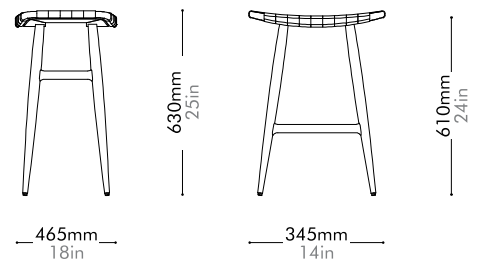

Oak Lead time: 10-12 weeks
¥141,000

Walnut Lead time: 10-12 weeks
¥173,000

Freja Bar Stool SH610 Leather Seat by Space Copenhagen

FE-S310-LE

Materials	Solid wood frame, leather seat
Dimensions	W465 x D345 x H630mm; SH: 610mm W18" x D14" x H25"; SH:24"
Weight	3.3kg 7lb
Upholstery	5.0SF
Shipping Volume	0.16CBM
Pkg Dimensions	FCL W530 x D410 x H715mm; 6.80kg W21" x D16" x H28"; 15lb
	LCL/AIR W570 x D450 x H805mm; 9.78kg W22" x D18" x H32"; 22lb

Oak Lead time: 10-12 weeks

Walnut Lead time: 10-12 weeks

Saddle Leather **¥159,000**

Saddle Leather **¥190,000**

Freja Bar Stool SH610 Leather Stripe Seat by Space Copenhagen

FE-S310-LS

Materials	Solid wood frame, leather stripe seat
Dimensions	W465 x D345 x H630mm; SH: 610mm W18" x D14" x H25"; SH:24"
Weight	3.3kg 7lb
Upholstery	7.0SF
Shipping Volume	0.16CBM
Pkg Dimensions	FCL W530 x D410 x H715mm; 6.80kg W21" x D16" x H28"; 15lb
	LCL/AIR W570 x D450 x H805mm; 9.78kg W22" x D18" x H32"; 22lb

Oak Lead time: 10-12 weeks

Walnut Lead time: 10-12 weeks

Saddle Leather **¥162,000**

Saddle Leather **¥198,000**

Freja Bar Stool SH610 Paper Cord Seat by Space Copenhagen

FE-S310-PC

Materials	Solid wood frame, paper cord seat
Dimensions	W465 x D345 x H630mm; SH: 610mm W18" x D14" x H25"; SH:24"
Weight	3.3kg 7lb
Upholstery	
Shipping Volume	0.16CBM
Pkg Dimensions	FCL W530 x D410 x H715mm; 6.80kg W21" x D16" x H28"; 15lb
	LCL/AIR W570 x D450 x H805mm; 9.78kg W22" x D18" x H32"; 22lb