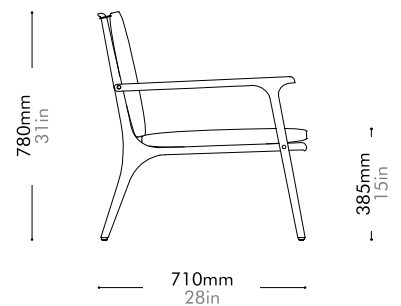

Rén Lounge Chair Two Seater by Space Copenhagen

RN-S121

Materials	Solid wood legs, stainless steel hairline gold, wood veneer frame, upholstered cushion, down filling		
Dimensions	W1400 x D710 x H780mm; SH: 385mm | W55" x D28" x H31"; SH: 15"		
Weight	23.0kg | 51lb		
Upholstery	2.8M | 55.OSF		
Shipping Volume	1.04CBM		
Pkg Dimensions	FCL	W1485 x D795 x H885mm; 32.95kg | W58" x D58" x H35"; 73lb	
	LCL/AIR	W1505 x D815 x H980mm; 47.21kg | W59" x D59" x H39"; 104lb	

Oak		Lead time: 10-12 weeks
COM/COL		¥533,000
Fabric	C	¥533,000
	B	¥584,000
	A	¥602,000
Leather	C	¥656,000
	B	¥752,000
	A	¥843,000
PU Leather		¥533,000

Walnut		Lead time: 10-12 weeks
COM/COL		¥631,000
Fabric	C	¥631,000
	B	¥683,000
	A	¥701,000
Leather	C	¥754,000
	B	¥851,000
	A	¥941,000
PU Leather		¥631,000