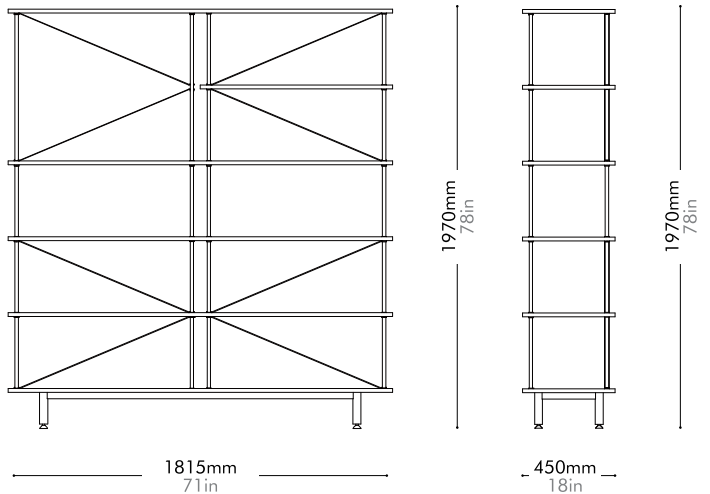

SE-SF151-R

Materials Steel black powder coat matt, wood veneer shelves

Dimensions W1815 x D450 x H1970mm | W71" x D18" x H78"

Weight 70.0kg | 154lb

Upholstery

Shipping Volume 0.26CBM

Pkg Dimensions FCL W1915 x D550 x H250mm; 74.33kg | W75" x D22" x H11"; 158lb

LCL/AIR W1955 x D590 x H340mm; 87.73kg | W77" x D23" x H15"; 194lb

Oak Lead time: 10-12 weeks

Walnut Lead time: 10-12 weeks

¥442,000

¥447,000