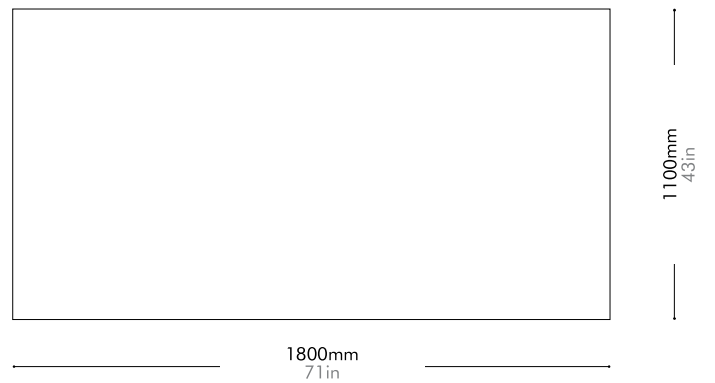

Desert Blanket

LI-T003

Materials	100% Linen
Dimensions	L1800 x W1100mm | L71" x W43"
Weight	0.6kg | 1lb
Shipping Volume	0.02 CBM
Pkg Dimensions	FCL/LCL/AIR W500 x D370 x H115mm; 1.02kg | W20" x D15" x H5"; 2lb

Lead time: 8 weeks

¥60,000