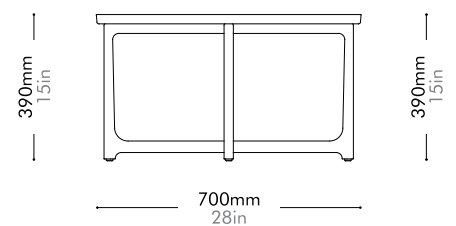

Lyrical Big Side Table by Nei&Hu

LY-T110-700

Materials	Solid wood legs, wood veneer top	
Dimensions	C700 x H390mm | C28" x H15"	
Weight	5.0kg | 11lb	
Upholstery		
Shipping Volume	0.27CBM	
Pkg Dimensions	FCL	W765 x D765 x H455mm; 8.72kg | W30" x D30" x H18"; 19lb
	LCL/AIR	W785 x D785 x H550mm; 15.88kg | W31" x D31" x H22"; 35lb

Oak Lead time: 10-12 weeks

¥143,000

Walnut Lead time: 10-12 weeks

¥180,000