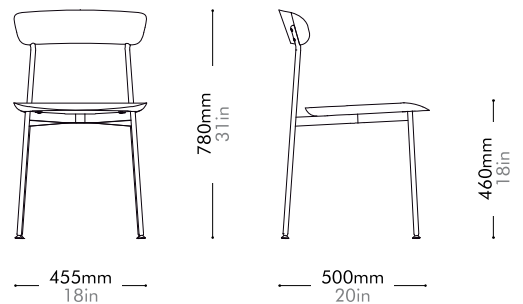

Crawford Dining Chair W

by Tom Fereday

CR-S210-WD

Materials	Steel black powder coat matt, solid wood seat and back
Dimensions	W455 x D500 x H780mm; SH: 460mm | W18" x D20" x H31"; SH: 18"
Weight	6.0kg | 13lb
Upholstery	
Shipping Volume	0.30CBM
Pkg Dimensions	FCL W600 x D600 x H830mm; 11.11kg | W24" x D24" x H33"; 25lb
	LCL/AIR W620 x D620 x H925mm; 15.58kg | W24" x D24" x H36"; 34lb

Oak Lead time: 10-12 weeks
¥183,000

Walnut Lead time: 10-12 weeks
¥208,000