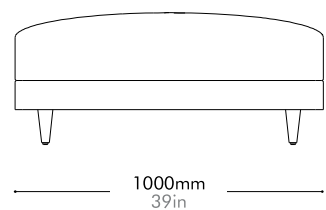

Oak / Walnut Lead time: 10-12 weeks

COM/COL		¥545,000
Fabric	C	¥545,000
	B	¥784,000
	A	¥867,000

Atelier Ottoman-Leg by Space Copenhagen

AT-S511

Materials	Solid wood and plywood frame, upholstery
Dimensions	W1000 x D1000 x H425mm; SH: 425mm W39" x D39" x H17"; SH: 17"
Weight	20.0kg 44lb
Upholstery	3.5M
Shipping Volume	0.58CBM
Pkg Dimensions	FCL W1065 x D1065 x H510mm; 26.20kg W42" x D42" x H20"; 58lb LCL/AIR W1085 x D1085 x H605mm; 39.88kg W43" x D43" x H24"; 88lb

Oak / Walnut Lead time: 10-12 weeks

COM/COL		¥247,000
Fabric	C	¥247,000
	B	¥320,000
	A	¥346,000

425mm
17in

425mm
17in

Atelier Small Center-Skirt by Space Copenhagen

AT-S440

Materials	Solid wood and plywood frame, upholstery	
Dimensions	W800 x D1020 x H750mm; SH: 395mm W31" x D40" x H30"; SH: 16"	
Weight	20.0kg 44lb	
Upholstery	5.0M	
Shipping Volume	0.73CBM	
Pkg Dimensions	FCL	W900 x D1120 x H720mm; 27.45kg W35" x D44" x H28"; 61lb
	LCL/AIR	W920 x D1140 x H815mm; 39.64kg W36" x D45" x H32"; 87lb