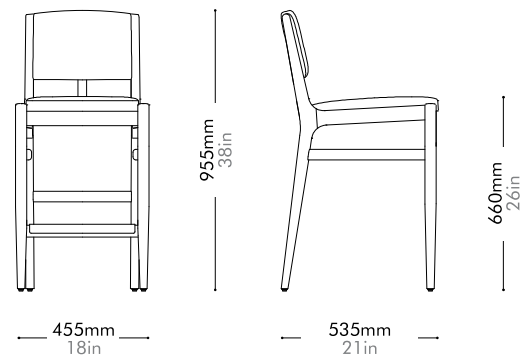

Hugo Counter Stool by Meyer Davis

WG-S310-660

Materials	Solid wood frame, upholstery, stainless steel hairline aged dark
Dimensions	W455 x D535 x H955mm; SH: 660mm | W18" x D21" x H38"; SH: 26"
Weight	8.5kg | 19lb
Upholstery	0.7M | 20.0SF
Shipping Volume	0.32CBM
Pkg Dimensions	FCL W520 x D600 x H1040mm; 14.90kg | W20" x D24" x H41"; 33lb
	LCL/AIR W560 x D640 x H1130mm; 19.06kg | W22" x D25" x H44"; 42lb

Oak		Lead time: 10-12 weeks
COM/COL		¥203,000
Fabric	C	¥203,000
	B	¥220,000
	A	¥226,000
Leather	C	¥236,000
	B	¥264,000
	A	¥290,000
PU Leather		¥203,000

Walnut		Lead time: 10-12 weeks
COM/COL		¥249,000
Fabric	C	¥249,000
	B	¥266,000
	A	¥272,000
Leather	C	¥282,000
	B	¥310,000
	A	¥336,000
PU Leather		¥249,000