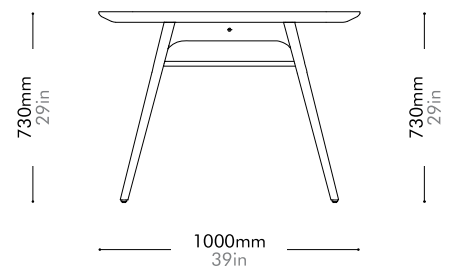

Rén Dining Table W1800

by Space Copenhagen

RN-T411-1800

Materials	Solid wood legs, wood veneer top, stainless steel hairline gold, steel black powder coat matt		
Dimensions	W1800 x D1000 x H730mm | W71" x D39" x H29"		
Weight	47.0kg | 90lb		
Upholstery			
Shipping Volume	0.25 + 0.51CBM		
Pkg Dimensions	FCL	W1880 x D1080 x H125mm; 47.04kg | W74" x D43" x H5"; 104lb	
		W910 x D720 x H785mm; 12.38kg | W36" x D28" x H31"; 27lb	
	LCL/AIR	W1900 x D1100 x H220mm; 71.33kg | W75" x D43" x H9"; 157lb	
		W930 x D740 x H880mm; 20.37kg | W37" x D29" x H35"; 45lb	

Oak Lead time: 10-12 weeks

¥441,000

Walnut Lead time: 10-12 weeks

¥517,000