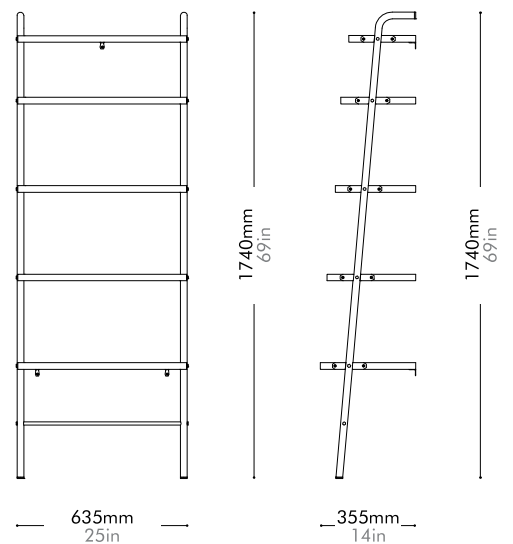

Valet Office Shelves by David Rockwell

VA-SF160

Materials	Steel black powder coat sand brush, stainless steel hairline gold, wood veneer shelves	
Dimensions	W635 x D355 x H1740mm | W25" x D14" x H69"	
Weight	21.5kg | 38lb	
Upholstery		
Shipping Volume	0.05 + 0.06CBM	
Pkg Dimensions	FCL	W1875 x D275 x H95mm; 7.02kg | W74" x D11" x H4"; 14lb
		W695 x D415 x H195mm; 17.66kg | W75" x D12" x H7"; 29lb
	LCL/AIR	W1895 x D295 x H190mm; 13.52kg | W27" x D16" x H8"; 31lb
		W715 x D435 x H290mm; 21.27kg | W28" x D16" x H11"; 39lb

Walnut

Lead time: 10-12 weeks

¥213,000