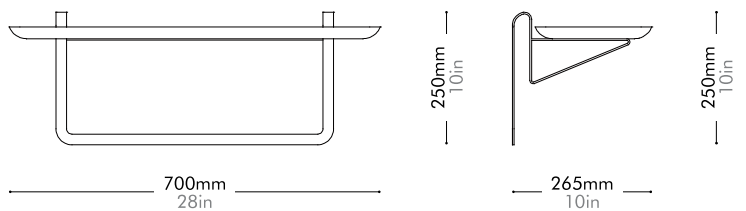

Utility Shelf Extension by Neri&Hu

UT-S400-A1

Materials	Solid wood and wood veneer top, stainless steel hairline aged gold / steel black powder coat matt
Dimensions	W700 x D265 x H250mm | W28" x D10" x H10"
Weight	1.5kg | 3lb
Upholstery	
Shipping Volume	
Pkg Dimensions	

Oak   Lead time: 10-12 weeks

¥86,000

Walnut   Lead time: 10-12 weeks

¥92,000