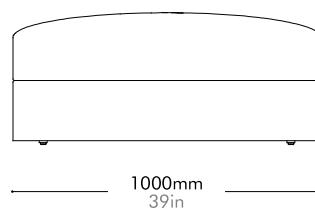

Atelier Ottoman-Skirt by Space Copenhagen

AT-S510

Materials	Solid wood and plywood frame, upholstery
Dimensions	W1000 x D1000 x H425mm; SH: 425mm | W39" x D39" x H17"; SH: 17"
Weight	20.0kg | 44lb
Upholstery	3.5M
Shipping Volume	0.58CBM
Pkg Dimensions	FCL W1065 x D1065 x H510mm; 26.20kg | W42" x D42" x H20"; 58lb
	LCL/AIR W1085 x D1085 x H605mm; 39.88kg | W43" x D43" x H24"; 88lb

Oak / Walnut Lead time: 10-12 weeks

COM/COL		¥247,000
Fabric	C	¥247,000
	B	¥320,000
	A	¥346,000