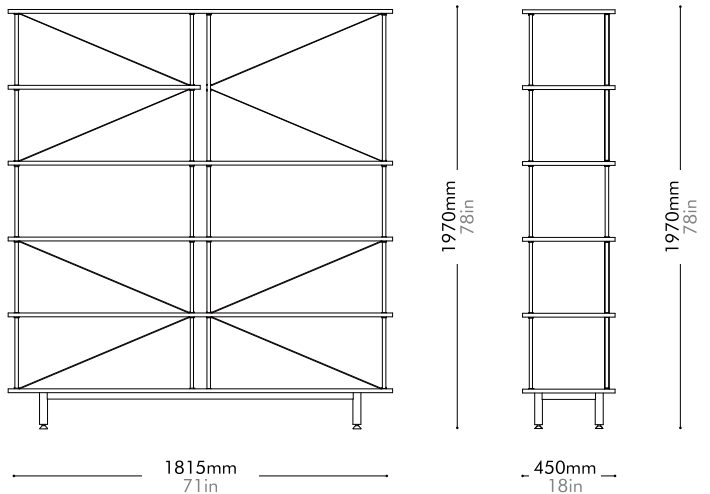

SE-SF151-L

Materials Steel black powder coat matt, wood veneer shelves

Dimensions W1815 x D450 x H1970mm | W71" x D18" x H78"

Weight 70.0kg | 154lb

Upholstery

Shipping Volume 0.26CBM

Pkg Dimensions FCL W1915 x D550 x H250mm; 74.33kg | W75" x D22" x H11"; 158lb

LCL/AIR W1955 x D590 x H340mm; 87.73kg | W77" x D23" x H15"; 194lb

Oak Lead time: 10-12 weeks

Walnut Lead time: 10-12 weeks

¥442,000

¥447,000