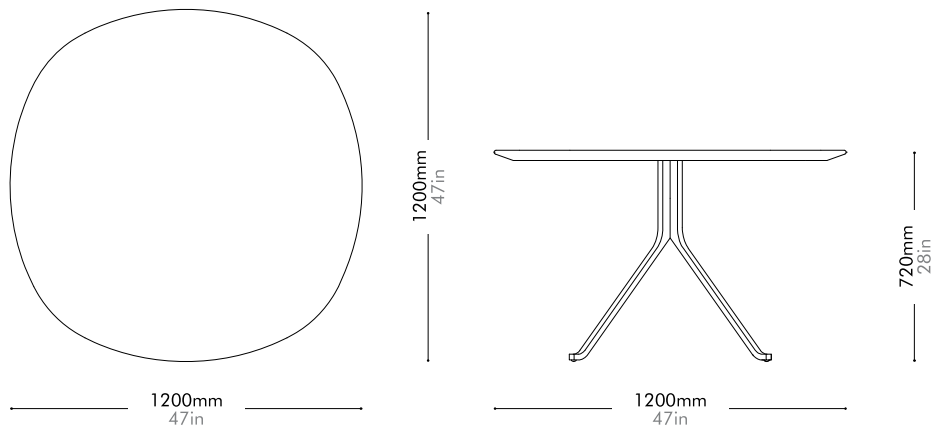

Stone A Lead time: 10-12 weeks

¥383,000

Stone B Lead time: 10-12 weeks

¥282,000

Blink Dining Table - Stone Top by Yabu Pushelberg

BL-T410-1200-ST

Materials	Stone top in gloss paint surface, steel black powder coat sand brus	
Dimensions	C1200 x H720mm C47" x H28"	
Weight	71.0kg 156lb	
Upholstery		
Shipping Volume	0.37+0.44CBM	
Pkg Dimensions	FCL	W1305 x D1305 x H220mm; 85.68kg W51" x D51" x H9"; 189lb
		W765 x D765 x H760mm; 16.81kg W30" x D30" x H30"; 37lb
	LCL/AIR	W1305 x D1305 x H220mm; 85.68kg W51" x D51" x H9"; 189lb
		W785 x D785 x H855mm; 23.97kg W31" x D31" x H34"; 53lb

Stone A Lead time: 10-12 weeks

¥811,000

Stone B Lead time: 10-12 weeks

¥427,000

Blink Oval Coffee Table - Wood Top by Yabu Pushelberg

BL-T220-1775-WD

Materials	Wood veneer top, steel black powder coat sand brust
Dimensions	W1775 x D600 x H380mm W70" x D24" x H15"
Weight	22.5kg 50lb
Upholstery	
Shipping Volume	0.14+0.15CBM
Pkg Dimensions	FCL W1850 x D675 x H115mm; 20.58kg W73" x D27" x H5"; 45lb
	W715 x D515 x H415mm; 8.43kg W28" x D20" x H16"; 19lb
	LCL/AIR W1870 x D695 x H210mm; 35.68kg W74" x D27" x H8"; 79lb
	W735 x D535 x H510mm; 13.0kg W29" x D21" x H20"; 29lb