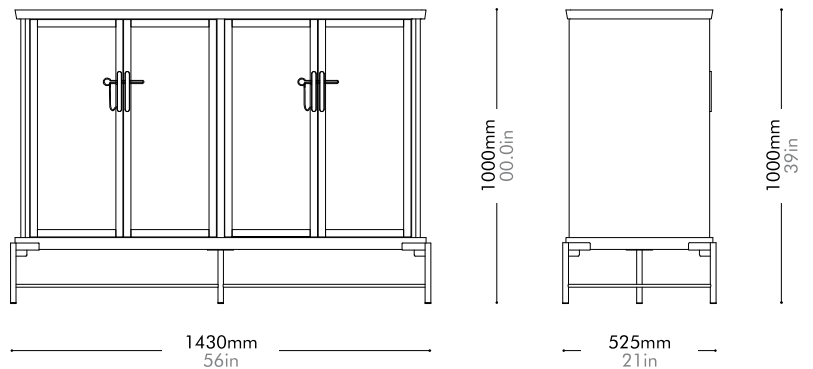

Dowry Cabinet I

by Neri&Hu

DO-C110

Materials	Solid wood with wood veneer panels, stainless steel hairline aged gold, tempered glass
Dimensions	W1430 x D525 x H1000mm | W56" x D21" x H39"
Weight	92.0kg | 203lb
Upholstery	
Shipping Volume	1.2CBM
Pkg Dimensions	FCL/LCL/AIR W1545 x D640 x H1210mm; 133.27kg | W61" x D25" x H48"; 294lb

Oak Lead time: 10-12 weeks
¥765,000

Walnut Lead time: 10-12 weeks
¥856,000