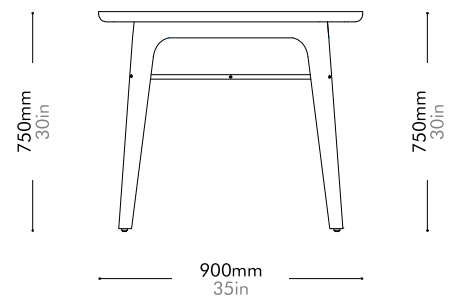

Utility Dining Table W1800

by Neri&Hu

UT-T410-1800

Materials	Solid wood legs, steel hairline aged gold, wood veneer top		
Dimensions	W1800 x D900 x H750mm | W71" x D35" x H30"		
Weight	52.0kg | 115lb		
Upholstery			
Shipping Volume	0.30 + 0.04CBM		
Pkg Dimensions	FCL	W1880 x D980 x H165mm; 52.85kg | W74" x D39" x H6"; 117lb	
		W215 x D265 x H765mm; 8.02kg | W8" x D10" x H30"; 18lb	
	LCL/AIR	W1900 x D1000 x H260mm; 74.93kg | W75" x D39" x H10"; 165lb	
		W215 x D265 x H765mm; 8.68kg | W8" x D10" x H30"; 19lb	

Oak	Lead time: 10-12 weeks
	¥448,000

Walnut	Lead time: 10-12 weeks
	¥584,000