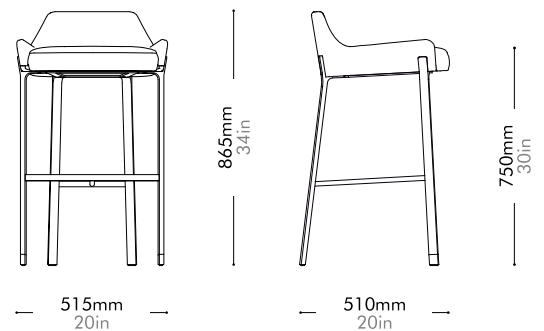

Lead time: 10-12 weeks

COM/COL		¥165,000
Fabric	C	¥165,000
	B	¥193,000
	A	¥203,000
Leather	C	¥189,000
	B	¥214,000
	A	¥237,000
PU Leather		¥165,000

Blink Counter Stool SH610

by Yabu Pushelberg

BL-S610-610

Materials	Stainless steel hairline gold, steel black powder coat sand burst, upholstery
Dimensions	W515 x D495 x H725mm; SH: 610mm W20" x D19" x H29"; SH: 24"
Weight	9.0kg 20lb
Upholstery	1.2M 19.8SF
Shipping Volume	0.31CBM
Pkg Dimensions	FCL W600 x D600 x H860mm; 14.33kg W24" x D24" x H34"; 32lb
	LCL/AIR W620 x D620 x H955mm; 18.80kg W24" x D24" x H38"; 41lb

Lead time: 10-12 weeks

COM/COL		¥176,000
Fabric	C	¥176,000
	B	¥203,000
	A	¥212,000
Leather	C	¥199,000
	B	¥221,000
	A	¥243,000
PU Leather		¥176,000

Blink Bar Stool SH750

by Yabu Pushelberg

BL-S610-750

Materials	Stainless steel hairline gold, steel black powder coat sand burst, upholstery
Dimensions	W515 x D510 x H865mm; SH: 750mm W20" x D20" x H34"; SH: 30"
Weight	9.5kg 21lb
Upholstery	1.2M 19.8SF
Shipping Volume	0.36CBM
Pkg Dimensions	FCL W600 x D600 x H1000mm; 15.90kg W24" x D24" x H39"; 35lb
	LCL/AIR W620 x D620 x H1095mm; 20.37kg W24" x D24" x H43"; 45lb

Lead time: 10-12 weeks

COM/COL		¥181,000
Fabric	C	¥181,000
	B	¥209,000
	A	¥219,000
Leather	C	¥205,000
	B	¥229,000
	A	¥252,000
PU Leather		¥181,000

Blink Lounge Chair by Yabu Pushelberg

BL-S410

Materials	Stainless steel hairline gold, steel black powder coat sand brust, upholstery
Dimensions	W695 x D800 x H820mm; SH: 430mm W27" x D31" x H32"; SH: 17"
Weight	31.0kg 68lb
Upholstery	4.4M 82.5SF
Shipping Volume	0.59CBM
Pkg Dimensions	FCL W760 x D865 x H905mm; 38.37kg W30" x D34" x H36"; 85lb
	LCL/AIR W780 x D885 x H1000mm; 46.39kg W31" x D35" x H39"; 102lb