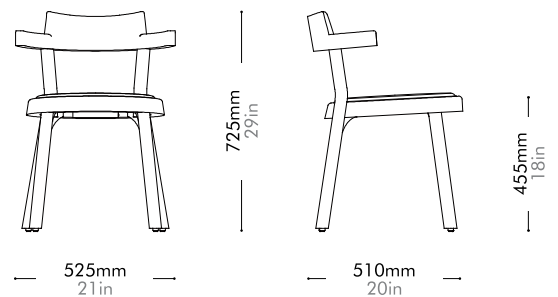

Pagoda Chair Upholstery - Wood Leg by BassamFellows

PA-S210-WD

Materials	Solid wood frame, upholstery, aluminum alloy
Dimensions	W525 x D510 x H725mm; SH: 455mm | W21" x D20" x H29"; SH: 18"
Weight	6.5kg | 14lb
Upholstery	0.5M | 5.0SF
Shipping Volume	0.06CBM
Pkg Dimensions	FCL W705 x D567 x H155mm; 8.05kg | W28" x D22" x H6"; 18lb
	LCL/AIR W745 x D607 x H245mm; 13.31kg | W29" x D27" x H10"; 29lb

Oak		Lead time: 10-12 weeks
COM/COL		¥155,000
Fabric	C	¥155,000
	B	¥163,000
	A	¥165,000
Leather	C	¥163,000
	B	¥170,000
	A	¥177,000
PU Leather		¥155,000

Walnut		Lead time: 10-12 weeks
COM/COL		¥196,000
Fabric	C	¥196,000
	B	¥203,000
	A	¥206,000
Leather	C	¥203,000
	B	¥210,000
	A	¥217,000
PU Leather		¥196,000