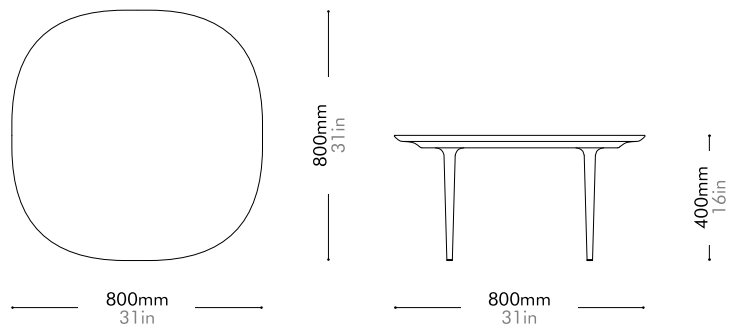

Lunar Coffee Table S800

by Space Copenhagen

LN-T220-800

Materials	Solid wood legs, wood veneer top	
Dimensions	W800 x D800 x H400mm | W31" x D31" x H16"	
Weight	19.0kg | 42lb	
Upholstery		
Shipping Volume	0.09 + 0.02CBM	
Pkg Dimensions	FCL	W880 x D880 x H120mm; 19.9kg | W35" x D35" x H5"; 44lb
		W209 x D209 x H452mm; 3.38kg | W8" x D8" x H18"; 7lb
	LCL/AIR	W900 x D900 x H215mm; 29.31kg | W35" x D35" x H8"; 65lb
		W209 x D209 x H452mm; 3.89kg | W8" x D8" x H18"; 9lb

Oak Lead time: 10-12 weeks
¥202,000

Walnut Lead time: 10-12 weeks
¥252,000