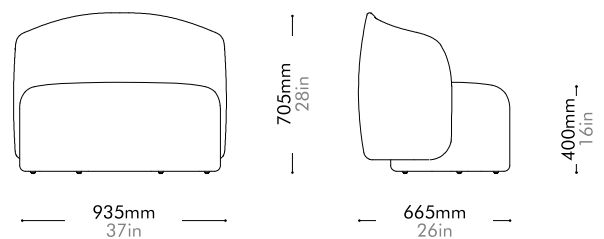

Taylor Sofa

One Seater

Large

by Yabu Pushelberg

TA-S410-L

Materials	Solid wood plywood frame, upholstery	
Dimensions	W935 x D665 x H705mm; SH: 400mm | W37" x D26" x H28"; SH: 16"	
Weight	23.0kg | 51lb	
Upholstery	3.5M | 100.0SF	
Shipping Volume	0.59CBM	
Pkg Dimensions	FCL	W1000 x D730 x H805mm; 29.93kg | W39" x D29" x H32"; 66lb
	LCL/AIR	W1040 x D770 x H895mm; 39.23kg | W41" x D30" x H35"; 86lb

Lead time: 10-12 weeks

COM/COL		¥415,000
Fabric	C	¥415,000
	B	¥488,000
	A	¥513,000
Leather	C	¥551,000
	B	¥663,000
	A	¥767,000
PU Leather		¥415,000