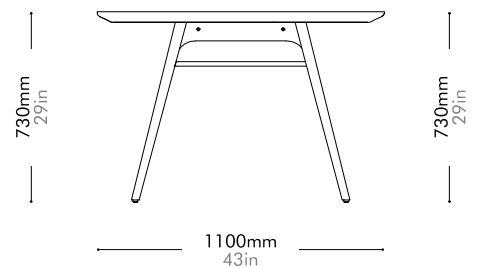

Oak	Lead time: 10-12 weeks
	¥615,000

Walnut	Lead time: 10-12 weeks
	¥727,000

Rén Conference Table by Space Copenhagen

RN-T610-3500

Materials	Solid wood legs, wood veneer top, stainless steel hairline gold, steel black powder coat matt
Dimensions	W3500 x D1100 x H730mm W138" x D43" x H29"
Weight	108.0kg 238lb
Upholstery	
Shipping Volume	0.86 + 0.51CBM
Pkg Dimensions	FCL W3600 x D1200 x H200mm; 115.30kg W142" x D47" x H8"; 254lb
	W910 x D720 x H785mm; 12.38kg W36" x D28" x H31"; 27lb
	LCL/AIR W3640 x D1240 x H290mm; 167.75kg W143" x D49" x H11"; 370lb
	W930 x D740 x H880mm; 20.37kg W37" x D29" x H35"; 45lb