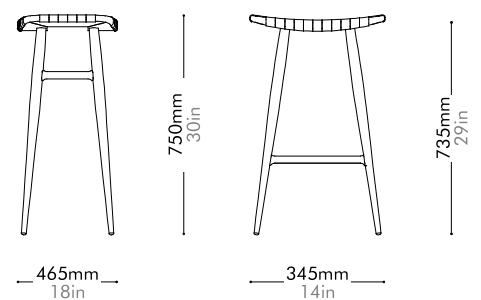

Oak Lead time: 10-12 weeks
¥143,000

Walnut Lead time: 10-12 weeks
¥175,000

Freja Bar Stool SH750 Leather Seat by Space Copenhagen

FE-S320-LE

Materials	Solid wood frame, leather seat
Dimensions	W465 x D345 x H750mm; SH: 735mm W18" x D14" x H30"; SH: 29"
Weight	3.6kg 8lb
Upholstery	5.0SF
Shipping Volume	0.18CBM
Pkg Dimensions	FCL W530 x D410 x H835mm; 7.85kg W21" x D16" x H33"; 17lb
	LCL/AIR W570 x D450 x H925mm; 10.83kg W22" x D18" x H36"; 24lb

Oak Lead time: 10-12 weeks

Walnut Lead time: 10-12 weeks

Saddle Leather **¥168,000**

Saddle Leather **¥200,000**

Freja Bar Stool SH750 Leather Stripe Seat by Space Copenhagen

FE-S320-LS

Materials	Solid wood frame, leather stripe seat
Dimensions	W465 x D345 x H750mm; SH: 735mm W18" x D14" x H30"; SH: 29"
Weight	3.6kg 8lb
Upholstery	7.0SF
Shipping Volume	0.18CBM
Pkg Dimensions	FCL W530 x D410 x H835mm; 7.85kg W21" x D16" x H33"; 17lb
	LCL/AIR W570 x D450 x H925mm; 10.83kg W22" x D18" x H36"; 24lb

Oak Lead time: 10-12 weeks

Walnut Lead time: 10-12 weeks

Saddle Leather **¥168,000**

Saddle Leather **¥199,000**

Freja Bar Stool SH750 Paper Cord Seat by Space Copenhagen

FE-S320-PC

Materials	Solid wood frame, paper cord seat
Dimensions	W465 x D345 x H750mm; SH: 735mm W18" x D14" x H30"; SH: 29"
Weight	3.6kg 8lb
Upholstery	
Shipping Volume	0.18CBM
Pkg Dimensions	FCL W530 x D410 x H835mm; 7.85kg W21" x D16" x H33"; 17lb
	LCL/AIR W570 x D450 x H925mm; 10.83kg W22" x D18" x H36"; 24lb