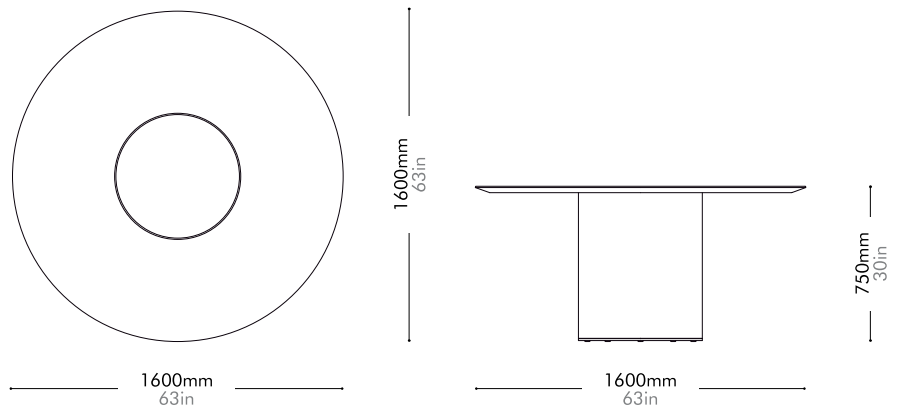

Crawford Dining Table 1 C1600 by Tom Fereday

CR-T410-1600

Materials	Stainless steel hairline brass, wood veneer top and base, stainless steel brass ring		
Dimensions	C1600 x H750mm | C63" x H30"		
Weight	77.0kg | 170lb		
Upholstery			
Shipping Volume	0.30+0.89CBM		
Pkg Dimensions	FCL	W1665 x D1665 x H110mm; 41.88kg | W66" x D66" x H4"; 92lb	
		W1065 x D1065 x H785mm; 51.56kg | W42" x D42" x H31"; 114lb	
	LCL/AIR	W1705 x D1705 x H200mm; 75.66kg | W67" x D67" x H8"; 167lb	
		W1105 x D1105 x H875mm; 65.74kg | W44" x D44" x H34"; 145lb	

Oak   Lead time: 10-12 weeks

¥488,000

Walnut   Lead time: 10-12 weeks

¥575,000