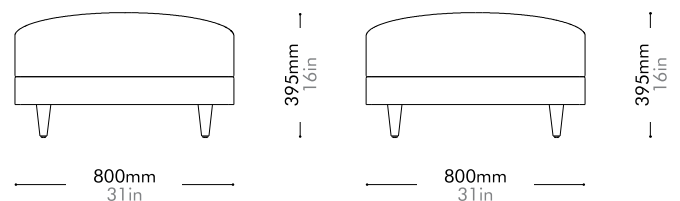

Oak / Walnut Lead time: 10-12 weeks

COM/COL		¥394,000
Fabric	C	¥394,000
	B	¥538,000
	A	¥589,000

Atelier Small Ottoman-Leg by Space Copenhagen

AT-S521

Materials	Solid wood and plywood frame, upholstery		
Dimensions	W800 x D800 x H395mm; SH: 395mm W31" x D31" x H16"; SH: 16"		
Weight	12.0kg 26lb		
Upholstery	2.2M		
Shipping Volume	0.36CBM		
Pkg Dimensions	FCL	W865 x D865 x H480mm; 16.52kg W34" x D34" x H19"; 36lb	
	LCL/AIR	W885 x D885 x H575mm; 25.62kg W35" x D35" x H23"; 56lb	

Oak / Walnut Lead time: 10-12 weeks

COM/COL		¥189,000
Fabric	C	¥189,000
	B	¥243,000
	A	¥262,000

Atelier Small Pillow by Space Copenhagen

AT-S400-A1

Materials	Upholstery
Dimensions	W800 x D320 x H120mm W31" x D13" x H5"
Weight	2.0kg 4lb
Upholstery	0.9M
Shipping Volume	0.05CBM
Pkg Dimensions	FCL W850 x D370 x H170mm; 3.38kg W33" x D15" x H7"; 7lb
	LCL/AIR W870 x D390 x H265mm; 7.32kg W34" x D15" x H10"; 16lb