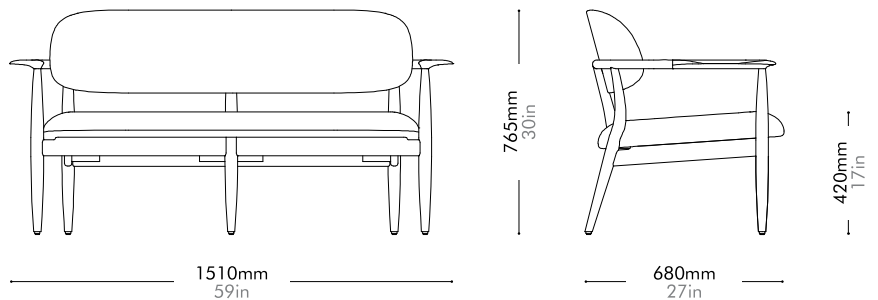

Slow Lounge Chair Two Seater by Space Copenhagen

SL-S121

Materials	Solid wood frame, upholstery
Dimensions	W1510 x D680 x H765mm; SH: 420mm | W59" x D27" x H30"; SH: 17"
Weight	20.0kg | 44lb
Upholstery	3.2M | 40.0SF
Shipping Volume	1.00CBM
Pkg Dimensions	FCL W1575 x D745 x H850mm; 29.67kg | W62" x D29" x H33"; 65lb LCL/AIR W1595 x D765 x H945mm; 43.85kg | W63" x D30" x H37"; 97lb

Oak	Lead time: 10-12 weeks	
COM/COL		¥430,000
Fabric	C	¥430,000
	B	¥501,000
	A	¥526,000
Leather	C	¥477,000
	B	¥530,000
	A	¥579,000
PU Leather		¥430,000

Walnut	Lead time: 10-12 weeks	
COM/COL		¥491,000
Fabric	C	¥491,000
	B	¥562,000
	A	¥587,000
Leather	C	¥538,000
	B	¥590,000
	A	¥639,000
PU Leather		¥491,000