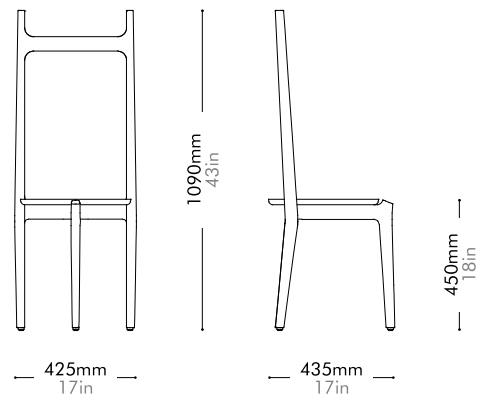

Taylor Valet

by Yabu Pushelberg

TA-V110

Materials	Solid wood frame, wood veneer top
Dimensions	W425 x D435 x H1090mm | W17" x D17" x H43"
Weight	3.5kg | 8lb
Upholstery	
Shipping Volume	0.29CBM
Pkg Dimensions	FCL W490 x D500 x H1175mm; 10.47kg | W19" x D20" x H46"; 23lb
	LCL/AIR W530 x D540 x H1265mm; 13.80kg | W21" x D21" x H50"; 30lb

Oak Lead time: 10-12 weeks
¥174,000

Walnut Lead time: 10-12 weeks
¥208,000