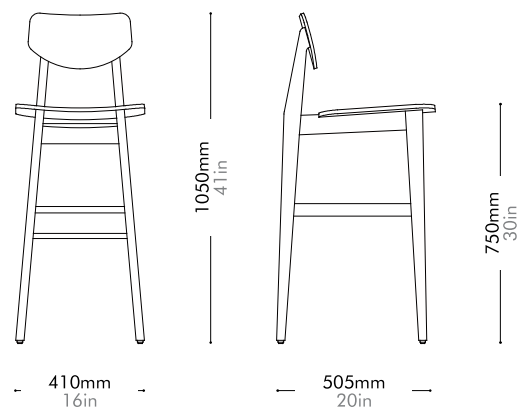

Risom C376 Chair by Jens Risom

RI-S310-UP

Materials	Solid wood frame, upholstery, stainless steel hairline brass
Dimensions	W410 x D505 x H1050mm; SH: 750mm | W16" x D20" x H41"; SH: 30"
Weight	5.0kg | 11lb
Upholstery	0.7M | 11.0SF
Shipping Volume	0.31CBM
Pkg Dimensions	FCL W475 x D570 x H1135mm; 11.86kg | W19" x D22" x H45"; 26lb LCL/AIR W515 x D610 x H1225mm; 15.51kg | W20" x D24" x H48"; 34lb

Oak Lead time: 10-12 weeks

COM/COL		¥181,000
Fabric	C	¥181,000
	B	¥200,000
	A	¥207,000
Leather	C	¥193,000
	B	¥208,000
	A	¥221,000
PU Leather		¥181,000

Walnut Lead time: 10-12 weeks

COM/COL		¥197,000
Fabric	C	¥197,000
	B	¥217,000
	A	¥224,000
Leather	C	¥210,000
	B	¥224,000
	A	¥237,000
PU Leather		¥197,000