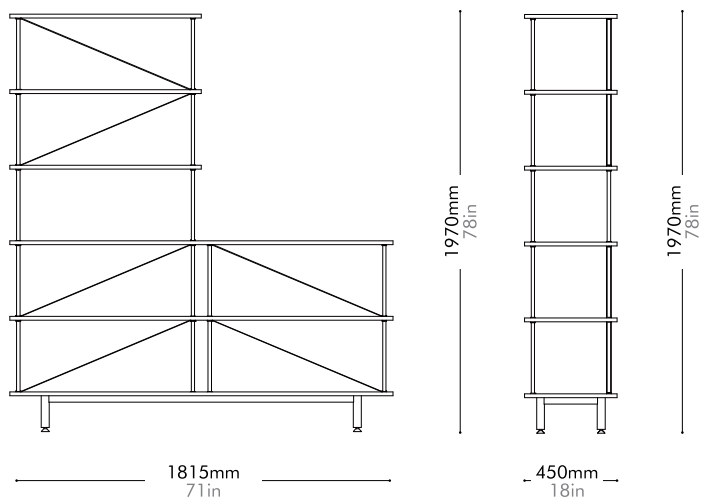

SE-SF133-L

Materials	Steel black powder coat matt, wood veneer shelves
Dimensions	W1815 x D450 x H1970mm | W71" x D18" x H78"
Weight	57.5kg | 127lb
Upholstery	
Shipping Volume	0.24CBM
Pkg Dimensions	FCL W1915 x D550 x H230mm; 61.68kg | W75" x D22" x H9"; 136lb
	LCL/AIR W1955 x D590 x H320mm; 75.09kg | W77" x D23" x H13"; 166lb

Oak Lead time: 10-12 weeks
¥399,000

Walnut Lead time: 10-12 weeks
¥402,000