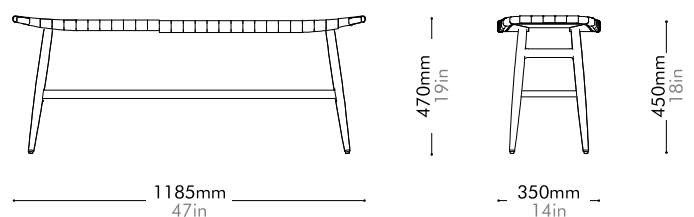

Freja Bench Leather Stripe Seat by Space Copenhagen

FE-S620-LS

Materials	Solid wood frame, leather stripe seat
Dimensions	W1185 x D350 x H470mm; SH: 450mm | W47" x D14" x H19"; SH: 18"
Weight	7.8kg | 17lb
Upholstery	19.OSF
Shipping Volume	0.29CBM
Pkg Dimensions	FCL W1250 x D415 x H555mm; 12.18kg | W49" x D16" x H22"; 27lb LCL/AIR W1290 x D455 x H645mm; 19.00kg | W51" x D18" x H25"; 42lb

Oak Lead time: 10-12 weeks

Walnut Lead time: 10-12 weeks

Saddle Leather **¥313,000**

Saddle Leather **¥373,000**