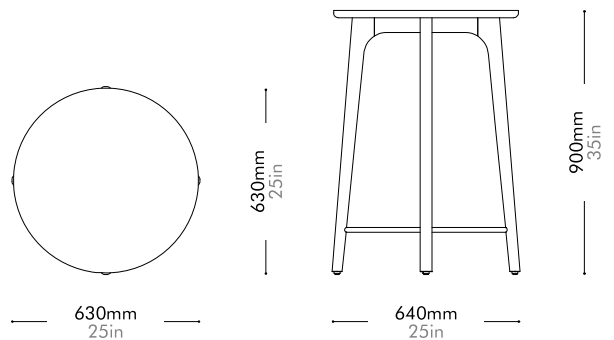

Oak Lead time: 10-12 weeks
¥150,000

Walnut Lead time: 10-12 weeks
¥197,000

Utility Round Mirror Small by Neri&Hu

UT-M110-S

Materials	Solid wood flame, steel hairline aged gold, mirror
Dimensions	W430 x D40 x H520mm W17" x D2" x H20"
Weight	3.5kg 8lb
Upholstery	
Shipping Volume	0.08CBM
Pkg Dimensions	FCL/LCL/AIR W535 x D625 x H225mm; 10.04kg W21" x D25" x H9"; 22lb