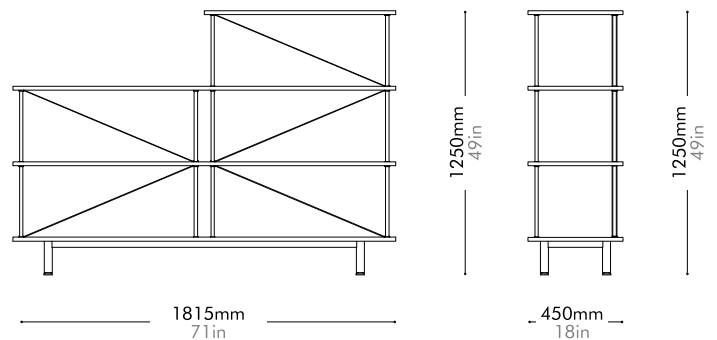

Seiton 3-1 R

by OEO Studio

SE-SF131-R

Materials	Steel black powder coat matt, wood veneer shelves
Dimensions	W1815 x D450 x H1250mm | W71" x D18" x H49"
Weight	42.5kg | 94lb
Upholstery	
Shipping Volume	0.22CBM
Pkg Dimensions	FCL W1915 x D550 x H210mm; 46.54kg | W75" x D22" x H8"; 103lb
	LCL/AIR W1955 x D590 x H300mm; 59.94kg | W77" x D23" x H11"; 131lb

Oak Lead time: 10-12 weeks
¥335,000

Walnut Lead time: 10-12 weeks
¥338,000