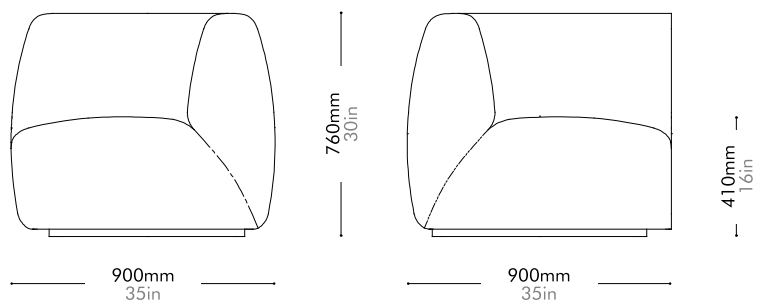

Infinity End L

by Space
Copenhagen

IF-S440-L

Materials	Solid wood and plywood frame, upholstery	
Dimensions	W900 x D900 x H760mm; SH: 410mm | W35" x D35" x H30"; SH: 16"	
Weight	37.0kg | 82lb	
Upholstery	4.1M | 66.OSF	
Shipping Volume	0.79CBM	
Pkg Dimensions	FCL	W965 x D965 x H845mm; 45.19kg | W38" x D38" x H33"; 100lb
	LCL/AIR	W985 x D985 x H940mm; 56.46kg | W39" x D39" x H37"; 125lb

Lead time: 10-12 weeks

COM/COL		¥365,000
Fabric	C	¥365,000
	B	¥438,000
	A	¥463,000
Leather	C	¥435,000
	B	¥503,000
	A	¥567,000
PU Leather		¥365,000