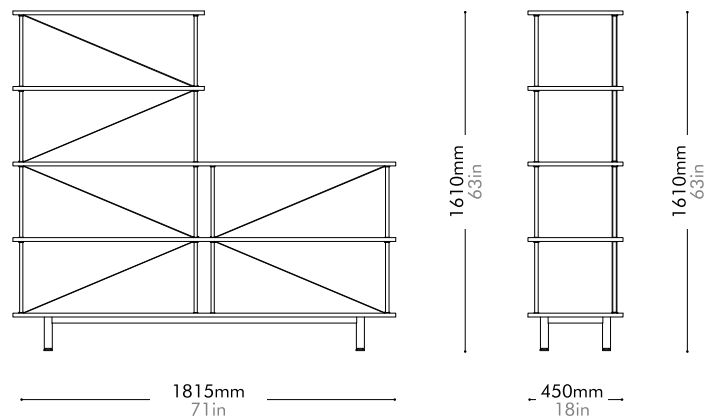

Seiton 3-2 L

by OEO Studio

SE-SF132-L

Materials	Steel black powder coat matt, wood veneer shelves
Dimensions	W1815 x D450 x H1610mm | W71" x D18" x H63"
Weight	46.0kg | 101lb
Upholstery	
Shipping Volume	0.22CBM
Pkg Dimensions	FCL W1915 x D550 x H210mm; 50.04kg | W75" x D22" x H8"; 110lb
	LCL/AIR W1955 x D590 x H300mm; 63.44kg | W77" x D23" x H11"; 140lb

Oak Lead time: 10-12 weeks
¥364,000

Walnut Lead time: 10-12 weeks
¥368,000