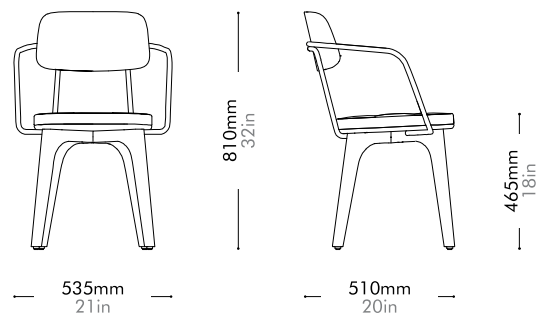

Utility Armchair U by Neri&Hu

UT-S211-UP

Materials	Solid wood legs, plywood panel, steel hairline aged gold, upholstery
Dimensions	W535 x D510 x H810mm; SH: 465mm | W21" x D20" x H32"; SH: 18"
Weight	7.5kg | 17lb
Upholstery	0.6M | 9.9SF
Shipping Volume	0.30CBM
Pkg Dimensions	FCL W600 x D600 x H830mm; 12.61kg | W24" x D24" x H33"; 28lb
	LCL/AIR W620 x D620 x H925mm; 17.08kg | W25" x D25" x H36"; 38lb

Oak		Lead time: 10-12 weeks
COM/COL		¥154,000
Fabric	C	¥154,000
	B	¥166,000
	A	¥170,000
Leather	C	¥167,000
	B	¥179,000
	A	¥191,000
PU Leather		¥154,000

Walnut		Lead time: 10-12 weeks
COM/COL		¥169,000
Fabric	C	¥169,000
	B	¥181,000
	A	¥185,000
Leather	C	¥182,000
	B	¥195,000
	A	¥206,000
PU Leather		¥169,000