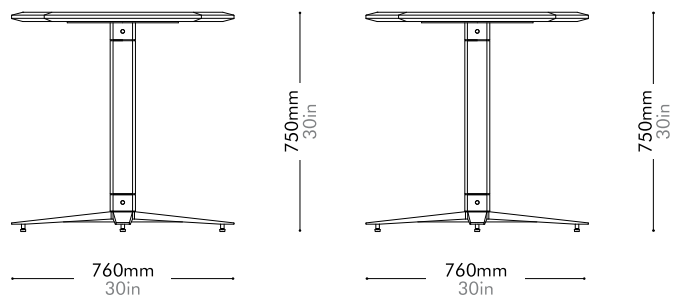

Boyd Dining Table R760 - Wood Top by AvroKO

BR-T420-R760-WD

Materials	Wood veneer top, stainless steel hairline gold, solid wood clad
Dimensions	W760 x D760 x H750mm | W30" x D30" x H30"
Weight	19.0kg | 42lb
Upholstery	
Shipping Volume	0.57CBM
Pkg Dimensions	FCL W825 x D825 x H835mm; 25.89kg | W32" x D32" x H33"; 57lb
	LCL/AIR W865 x D865 x H925mm; 34.58kg | W34" x D34" x H36"; 76lb

Oak Lead time: 10-12 weeks
¥228,000

Walnut Lead time: 10-12 weeks
¥273,000