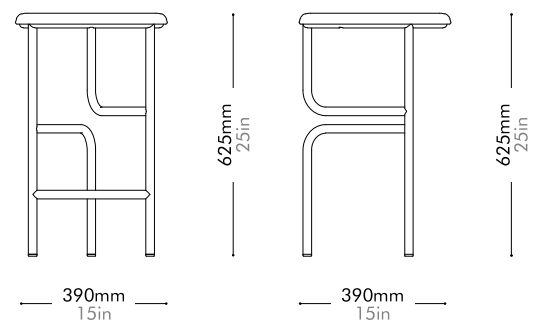

Oak Lead time: 10-12 weeks
¥410,000

Walnut Lead time: 10-12 weeks
¥474,000

Blend Stool W

by Nendo

BD-S620-WD

Materials	Steel black powder coat matt frame, solid wood seat
Dimensions	C390 x H455mm; SH: 455mm W15" x D15" x H18"; SH: 18"
Weight	5.8kg 13lb
Upholstery	
Shipping Volume	0.12CBM
Pkg Dimensions	FCL W455 x D455 x H590mm; 8.53kg W18" x D18" x H23"; 19lb
	LCL/AIR W495 x D495 x H680mm; 11.38kg W19" x D19" x H27"; 25lb

Oak Lead time: 10-12 weeks
¥86,000

Walnut Lead time: 10-12 weeks
¥97,000

Blend Stool High by Nendo

BD-S610-H

Materials	Steel black powder coat matt frame, solid wood seat
Dimensions	C390 x H625mm; SH: 625mm W15" x D15" x H25"; SH: 25"
Weight	7.0kg 15lb
Upholstery	
Shipping Volume	0.15CBM
Pkg Dimensions	FCL W455 x D455 x H710mm; 10.39kg W18" x D18" x H28"; 23lb
	LCL/AIR W495 x D495 x H800mm; 13.24kg W19" x D19" x H31"; 29lb

Oak Lead time: 10-12 weeks

Walnut Lead time: 10-12 weeks

¥90,000

¥100,000

Blend Stool U

by Nendo

BD-S620-UP

Materials	Steel black powder coat matt frame, upholstered seat
Dimensions	C390 x H505mm; SH: 505mm W15" x D15" x H20"; SH:20"
Weight	6.0kg 13lb
Upholstery	0.5M 5.0SF
Shipping Volume	0.12CBM
Pkg Dimensions	FCL W455 x D455 x H590mm; 8.73kg W18" x D18" x H23"; 19lb
	LCL/AIR W495 x D495 x H680mm; 11.58kg W19" x D19" x H27"; 26lb

Lead time: 10-12 weeks

COM/COL		¥78,000
Fabric	C	¥78,000
	B	¥88,000
	A	¥98,000
Leather	C	¥89,000
	B	¥103,000
	A	¥114,000
PU Leather		¥78,000

Blink Dining Chair by Yabu Pushelberg

BL-S210

Materials	Stainless steel hairline gold, steel black powder coat sand burst, upholstery
Dimensions	W545 x D515 x H690mm; SH: 480mm W21" x D20" x H27"; SH: 19"
Weight	9.0kg 20lb
Upholstery	1.3M 24.2SF
Shipping Volume	0.30CBM
Pkg Dimensions	FCL W600 x D600 x H830mm; 14.11kg W24" x D24" x H33"; 31lb
	LCL/AIR W620 x D620 x H925mm; 18.58kg W24" x D24" x H36"; 41lb