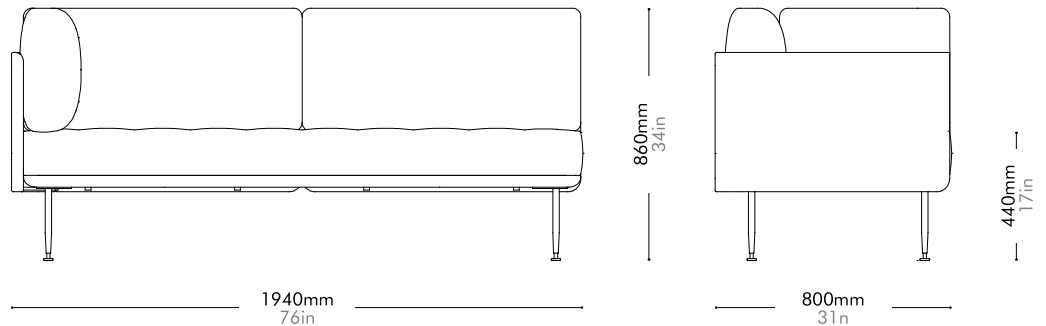

UT-S420-L

Materials	Wood veneer base, stainless steel hairline aged gold / steel black powder coat matt, upholstery
Dimensions	W1940 x D800 x H860mm; SH: 440mm | W76" x D31" x H34"; SH: 17"
Weight	88.0kg | 194lb
Upholstery	9.6M | 214.5SF
Shipping Volume	1.05CBM
Pkg Dimensions	FCL W2025 x D885 x H585mm; 97.59kg | W80" x D35" x H23"; 215lb LCL/AIR W2045 x D905 x H680mm; 119.10kg | W81" x D36" x H27"; 263lb

Oak

Lead time: 10-12 weeks

COM/COL		¥804,000
Fabric	C	¥804,000
	B	¥1,015,000
	A	¥1,089,000
Leather	C	¥1,126,000
	B	¥1,403,000
	A	¥1,662,000
PU Leather		¥804,000

Walnut

Lead time: 10-12 weeks

COM/COL		¥891,000
Fabric	C	¥891,000
	B	¥1,102,000
	A	¥1,176,000
Leather	C	¥1,213,000
	B	¥1,489,000
	A	¥1,748,000
PU Leather		¥891,000