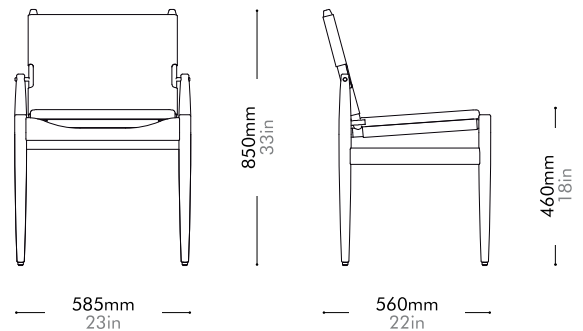

Journey Dining Chair-CV

by Space Copenhagen

JN-S210-CV

Materials	Solid wood frame, upholstery, stainless steel oil rubbed copper		
Dimensions	W585 x D560 x H850mm; SH: 460mm | W23" x D22" x H33"; SH: 18"		
Weight	6.5kg | 14lb		
Upholstery	0.7M | 9.0SF	Canvas 1.5M	
Shipping Volume	0.40CBM		
Pkg Dimensions	FCL	W685 x D625 x H935mm; 12.82kg | W27" x D25" x H37"; 28lb	
	LCL/AIR	W725 x D665 x H1025mm; 18.42kg | W29" x D26" x H40"; 41lb	

* Backrest and seating pad ONLY available in Canvas and Saddle Leather

* Cushion is available in all graded-in fabrics and leathers except Batyline Eden and Saddle Leather

Oak	Lead time: 10-12 weeks	
COM/COL	¥124,000	
Fabric	C	¥124,000
	B	¥138,000
	A	¥144,000

Walnut	Lead time: 10-12 weeks	
COM/COL	¥144,000	
Fabric	C	¥144,000
	B	¥159,000
	A	¥164,000