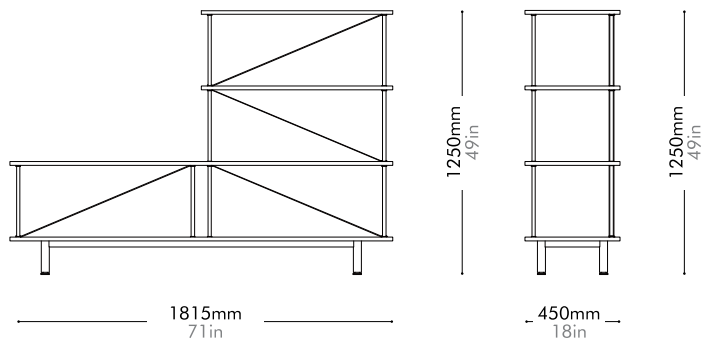

Seiton 2-2 R

by OEO Studio

SE-SF122-R

Materials	Steel black powder coat matt, wood veneer shelves
Dimensions	W1815 x D450 x H1250mm | W71" x D18" x H49"
Weight	39.0kg | 94lb
Upholstery	
Shipping Volume	0.19CBM
Pkg Dimensions	FCL W1915 x D550 x H180mm; 42.82kg | W75" x D22" x H7"; 137lb
	LCL/AIR W1955 x D590 x H270mm; 56.23kg | W77" x D23" x H11"; 124lb

Oak Lead time: 10-12 weeks
¥287,000

Walnut Lead time: 10-12 weeks
¥290,000