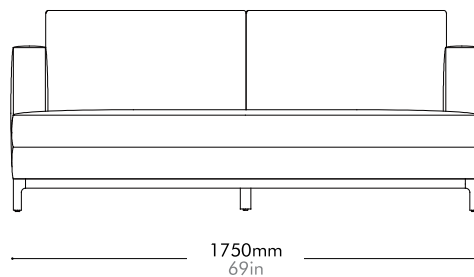

QI Sofa

Two Seater

by Neri&Hu

QI-S420

Materials	Solid wood base, upholstery
Dimensions	W1750 x D1000 x H755mm; SH: 385mm | W69" x D39" x H30"; SH: 15"
Weight	80.0kg | 176lb
Upholstery	11.0M | 264.0SF
Shipping Volume	1.45CBM
Pkg Dimensions	FCL W1835 x D1085 x H730mm; 91.64kg | W72" x D43" x H29"; 202lb
	LCL/AIR W1855 x D1105 x H825mm; 115.46kg | W73" x D44" x H32"; 255lb

Oak Lead time: 10-12 weeks

COM/COL		¥633,000
Fabric	C	¥633,000
	B	¥874,000
	A	¥959,000
Leather	C	¥1,029,000
	B	¥1,363,000
	A	¥1,677,000
PU Leather		¥633,000

Walnut Lead time: 10-12 weeks

COM/COL		¥643,000
Fabric	C	¥643,000
	B	¥884,000
	A	¥969,000
Leather	C	¥1,039,000
	B	¥1,374,000
	A	¥1,687,000
PU Leather		¥643,000