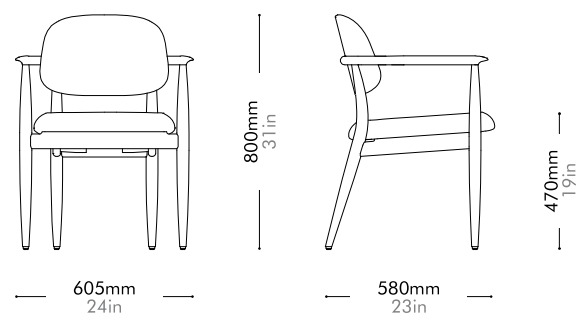

Slow Dining Chair by Space Copenhagen

SL-S211

Materials	Solid wood frame, upholstery
Dimensions	W605 x D580 x H800mm; SH: 470mm | W24" x D23" x H31"; SH: 19"
Weight	7.5kg | 17lb
Upholstery	0.8M | 16.5SF
Shipping Volume	0.40CBM
Pkg Dimensions	FCL W680 x D680 x H870mm; 13.51kg | W27" x D27" x H34"; 30lb
	LCL/AIR W700 x D700 x H965mm; 19.20kg | W28" x D28" x H38"; 43lb

Oak Lead time: 10-12 weeks

COM/COL		¥216,000
Fabric	C	¥216,000
	B	¥231,000
	A	¥236,000
Leather	C	¥237,000
	B	¥255,000
	A	¥272,000
PU Leather		¥216,000

Walnut Lead time: 10-12 weeks

COM/COL		¥257,000
Fabric	C	¥257,000
	B	¥271,000
	A	¥277,000
Leather	C	¥278,000
	B	¥295,000
	A	¥312,000
PU Leather		¥257,000