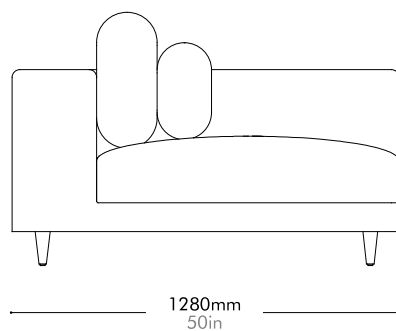

Atelier Corner-Leg by Space Copenhagen

AT-S421

Materials	Solid wood and plywood frame, upholstery		
Dimensions	W1280 x D1280 x H780mm; SH: 425mm | W50" x D50" x H31"; SH: 17"		
Weight	45.0kg | 99lb		
Upholstery	9.1M		
Shipping Volume	1.43CBM		
Pkg Dimensions	FCL	W1380 x D1380 x H750mm; 56.34kg | W54" x D54" x H30"; 124lb	
	LCL/AIR	W1400 x D1400 x H845mm; 79.12kg | W55" x D55" x H33"; 174lb	

Oak / Walnut Lead time: 10-12 weeks

COM/COL		¥415,000
Fabric	C	¥415,000
	B	¥609,000
	A	¥677,000