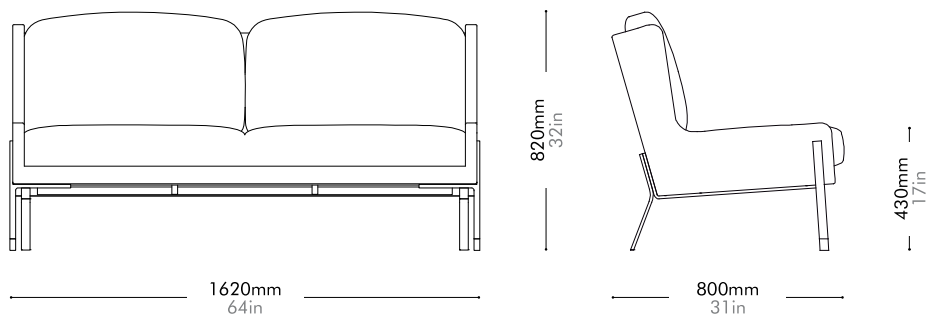

Lead time: 10-12 weeks

COM/COL		¥176,000
Fabric	C	¥176,000
	B	¥203,000
	A	¥212,000
Leather	C	¥199,000
	B	¥221,000
	A	¥243,000
PU Leather		¥176,000

Blink Bar Stool SH750

by Yabu Pushelberg

BL-S610-750

Materials	Stainless steel hairline gold, steel black powder coat sand burst, upholstery
Dimensions	W515 x D510 x H865mm; SH: 750mm W20" x D20" x H34"; SH: 30"
Weight	9.5kg 21lb
Upholstery	1.2M 19.8SF
Shipping Volume	0.36CBM
Pkg Dimensions	FCL W600 x D600 x H1000mm; 15.90kg W24" x D24" x H39"; 35lb
	LCL/AIR W620 x D620 x H1095mm; 20.37kg W24" x D24" x H43"; 45lb

Lead time: 10-12 weeks

COM/COL		¥181,000
Fabric	C	¥181,000
	B	¥209,000
	A	¥219,000
Leather	C	¥205,000
	B	¥229,000
	A	¥252,000
PU Leather		¥181,000

Blink Lounge Chair by Yabu Pushelberg

BL-S410

Materials	Stainless steel hairline gold, steel black powder coat sand brust, upholstery
Dimensions	W695 x D800 x H820mm; SH: 430mm W27" x D31" x H32"; SH: 17"
Weight	31.0kg 68lb
Upholstery	4.4M 82.5SF
Shipping Volume	0.59CBM
Pkg Dimensions	FCL W760 x D865 x H905mm; 38.37kg W30" x D34" x H36"; 85lb
	LCL/AIR W780 x D885 x H1000mm; 46.39kg W31" x D35" x H39"; 102lb

Lead time: 10-12 weeks

COM/COL		¥299,000
Fabric	C	¥299,000
	B	¥410,000
	A	¥449,000
Leather	C	¥421,000
	B	¥534,000
	A	¥641,000
PU Leather		¥299,000

Blink Sofa

Two Seater

by Yabu Pushelberg

BL-S420

Materials	Stainless steel hairline gold, steel black powder coat sand burst, upholstery		
Dimensions	W1620 x D800 x H820mm; SH: 430mm W64" x D31" x H32"; SH: 17"		
Weight	53.0kg 117lb		
Upholstery	8.8M 192.5SF		
Shipping Volume	1.42CBM		
Pkg Dimensions	FCL	W1735 x D885 x H925mm; 65.04kg W68" x D35" x H36"; 143lb	
	LCL/AIR	W1755 x D905 x H1020mm; 83.49kg W69" x D35" x H40"; 184lb	

Lead time: 10-12 weeks

COM/COL		¥450,000
Fabric	C	¥450,000
	B	¥644,000
	A	¥712,000
Leather	C	¥711,000
	B	¥941,000
	A	¥1,156,000
PU Leather		¥450,000

Blink Side Table - Wood Top by Yabu Pushelberg

BL-T110-600-WD