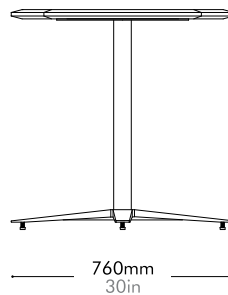

Villon Dining Table S760 - Wood Top by AvroKO

BR-T430-S760-WD

Materials	Wood veneer top, stainless steel hairline gold
Dimensions	W760 x D760 x H750mm | W30" x D30" x H30"
Weight	18.0kg | 40lb
Upholstery	
Shipping Volume	0.57CBM
Pkg Dimensions	FCL W825 x D825 x H835mm; 24.89kg | W32" x D32" x H33"; 55lb
	LCL/AIR W865 x D865 x H925mm; 33.58kg | W34" x D34" x H36"; 74lb

Oak Lead time: 10-12 weeks
¥217,000

Walnut Lead time: 10-12 weeks
¥233,000