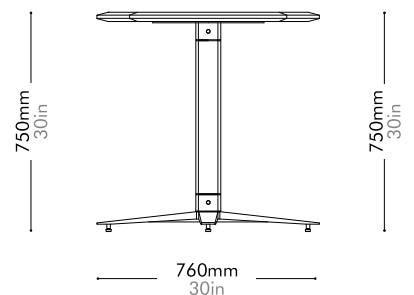

Boyd Dining Table S760 - Wood Top by AvroKO

BR-T420-S760-WD

Materials	Wood veneer top, stainless steel hairline gold, solid wood clad
Dimensions	W760 x D760 x H750mm | W30" x D30" x H30"
Weight	21.0kg | 46lb
Upholstery	
Shipping Volume	0.57CBM
Pkg Dimensions	FCL W825 x D825 x H835mm; 27.89kg | W32" x D32" x H33"; 61lb
	LCL/AIR W865 x D865 x H925mm; 36.58kg | W34" x D34" x H36"; 81lb

Oak Lead time: 10-12 weeks
¥221,000

Walnut Lead time: 10-12 weeks
¥251,000