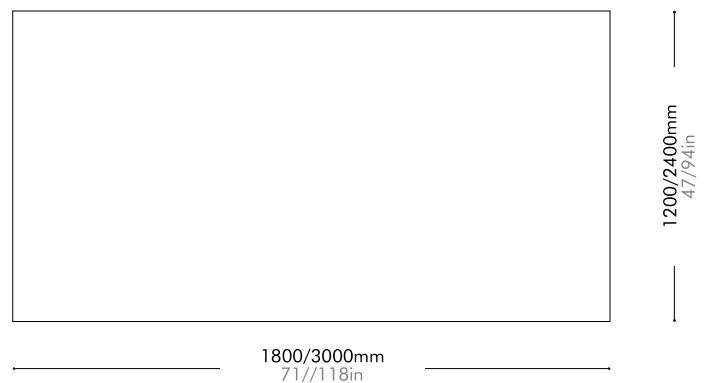

Mink Rug

LI-R003-S / LI-R003-L

Materials	100% Linen
Dimensions	S: L1800 x W1200mm | L71" x W47" L: L3000 x W2400mm | L118" x W94"
Weight	S: 2.5kg / L: 9.4kg | S: 6lb / L: 21lb
Shipping Volume	S: 0.02 / L: 0.06 CBM
Pkg Dimensions	FCL/LCL/AIR S: C150 x H1250mm; 2.5kg | C6" x H49"; 6lb FCL/LCL/AIR L: C170 x H2450mm; 9.4kg | C12" x H96"; 21lb

Lead time: 8 weeks

S	¥151,000
L	¥406,000