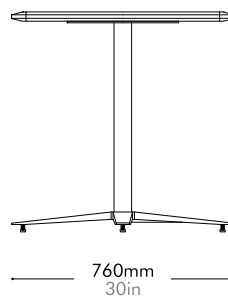

Villon Square Dining Table W760 - Wood Top by AvroKO

BR-T430-W760-WD

Materials	Wood veneer top, stainless steel hairline gold
Dimensions	W760 x D760 x H750mm | W30" x D30" x H30"
Weight	22.0kg | 49lb
Upholstery	
Shipping Volume	0.57CBM
Pkg Dimensions	FCL W825 x D825 x H835mm; 28.89kg | W32" x D32" x H33"; 64lb
	LCL/AIR W865 x D865 x H925mm; 37.58kg | W34" x D34" x H36"; 83lb

Oak Lead time: 10-12 weeks
¥206,000

Walnut Lead time: 10-12 weeks
¥222,000