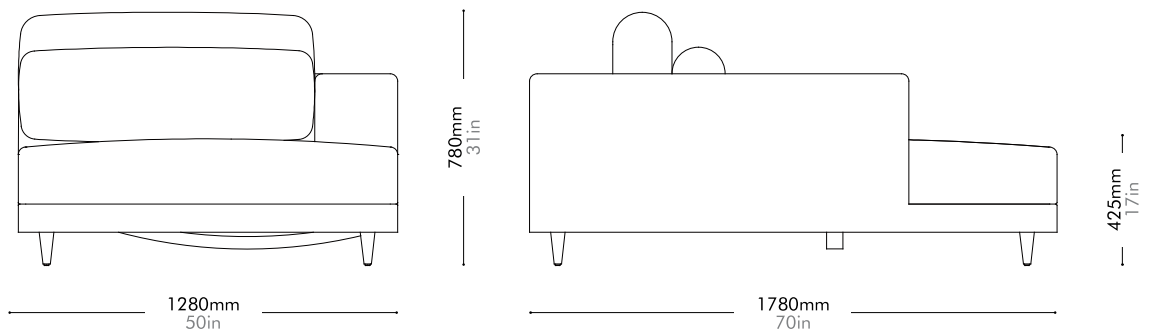

Atelier Chaise Lounge R-Leg by Space Copenhagen

AT-S431-R

Materials	Solid wood and plywood frame, upholstery	
Dimensions	W1280 x D1780 x H780mm; SH: 425mm | W50" x D70" x H31"; SH: 17"	
Weight	60.0kg | 132lb	
Upholstery	11.2M	
Shipping Volume	1.95CBM	
Pkg Dimensions	FCL	W1380 x D1880 x H750mm; 74.0kg | W54" x D74" x H30"; 163lb
	LCL/AIR	W1400 x D1900 x H845mm; 104.91kg | W55" x D75" x H33"; 231lb

Oak / Walnut Lead time: 10-12 weeks

COM/COL		¥545,000
Fabric	C	¥545,000
	B	¥784,000
	A	¥867,000