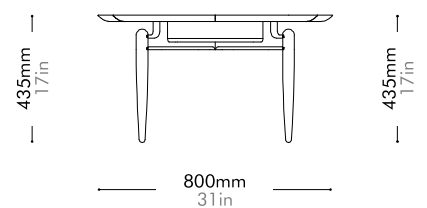

Slow Oval Coffee Table

by Space
Copenhagen

SL-T220

Materials	Solid wood frame, wood veneer top
Dimensions	W1400 x D800 x H435mm | W55" x D31" x H17"
Weight	13.0kg | 29lb
Upholstery	
Shipping Volume	0.23CBM
Pkg Dimensions	FCL W1465 x D865 x H180mm; 17.30kg | W58" x D34" x H7"; 38lb
	LCL/AIR W1485 x D885 x H275mm; 32.57kg | W58" x D35" x H11"; 72lb

Oak	Lead time: 10-12 weeks
	¥229,000

Walnut	Lead time: 10-12 weeks
	¥314,000