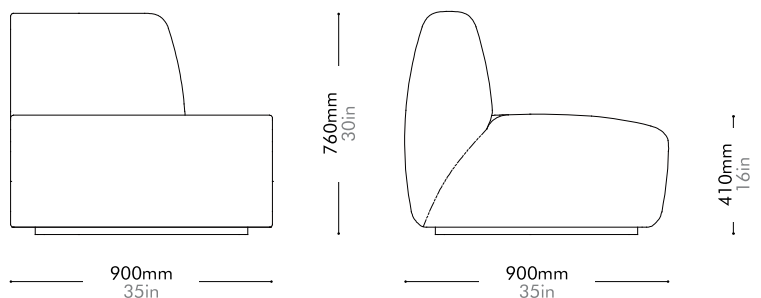

Infinity Arm R

by Space
Copenhagen

IF-S450-R

Materials	Solid wood and plywood frame, upholstery	
Dimensions	W900 x D900 x H760mm; SH: 410mm | W35" x D35" x H30"; SH: 16"	
Weight	35.0kg | 77lb	
Upholstery	3.9M | 64.OSF	
Shipping Volume	0.79CBM	
Pkg Dimensions	FCL	W965 x D965 x H845mm; 43.19kg | W38" x D38" x H33"; 95lb
	LCL/AIR	W985 x D985 x H940mm; 54.46kg | W39" x D39" x H37"; 120lb

Lead time: 10-12 weeks

COM/COL		¥350,000
Fabric	C	¥350,000
	B	¥439,000
	A	¥464,000
Leather	C	¥439,000
	B	¥505,000
	A	¥567,000
PU Leather		¥350,000