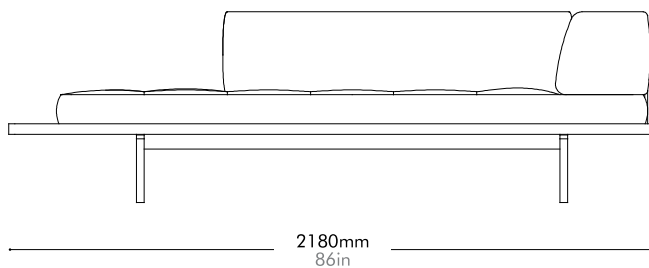

Discipline Sofa Half Back L

by Neri&Hu

DS-S430-L

Materials	Solid wood and wood veneer base, stainless steel hairline aged gold legs and brackets, upholstery		
Dimensions	W2180 x D960 x H650mm; SH: 380mm W86" x D38" x H26"; SH: 15"		
Weight	95.0kg 209lb		
Upholstery	4.5M 90.0SF	Fabric + Leather	1.6M+70.0SF
Shipping Volume	1.79CBM		
Pkg Dimensions	FCL	W2265 x D1045 x H755mm; 108.59kg W89" x D41" x H30"; 240lb	
	LCL/AIR	W2305 x D1085 x H845mm; 137.65kg W91" x D43" x H33"; 303lb	