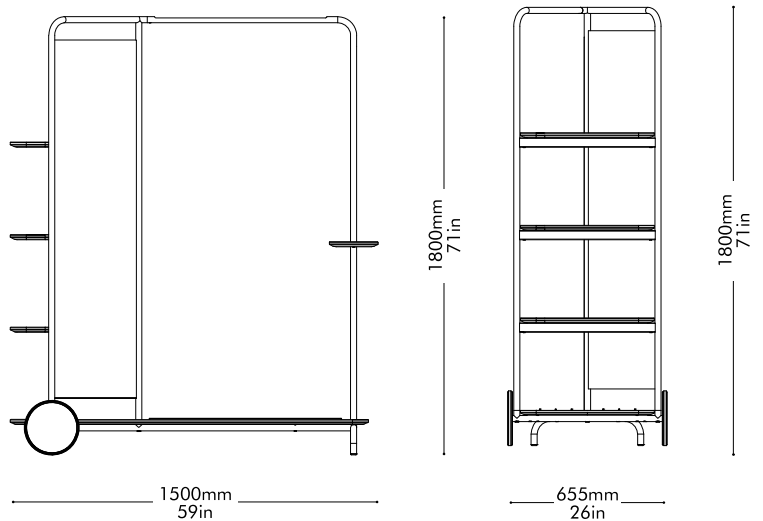

Host Movable Wardrobe by Sebastian Herkner

HO-W110

Materials	Wood veneer base, solid wood, steel black powder coat matt frame, mirror	
Dimensions	W1510 x D655 x H1800mm | W59" x D26" x H71"	
Weight	48.0kg | 106lb	
Upholstery		
Shipping Volume	0.51CBM	
Pkg Dimensions	FCL/LCL/AIR	W1765 x D730 x H395mm; 73.62kg | W69" x D29" x H16"; 162lb

Oak   Lead time: 10-12 weeks

¥393,000

Walnut   Lead time: 10-12 weeks

¥405,000