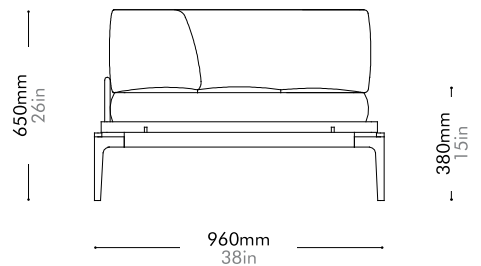

DS-S420-L

Materials	Solid wood and wood veneer base, stainless steel hairline aged gold legs and brackets, upholstery		
Dimensions	W2180 x D960 x H650mm; SH: 380mm | W86" x D38" x H26"; SH: 15"		
Weight	100.0kg | 221lb		
Upholstery	5.1M | 110.0SF	Fabric + Leather	1.3M+80.0SF
Shipping Volume	1.79CBM		
Pkg Dimensions	FCL	W2265 x D1045 x H755mm; 113.59kg | W89" x D41" x H30"; 250lb	
	LCL/AIR	W2305 x D1085 x H845mm; 142.65kg | W91" x D43" x H33"; 314lb	

Oak

Lead time: 10-12 weeks

COM/COL		¥714,000
Fabric	C	¥714,000
	B	¥827,000
	A	¥866,000
Leather	C	¥873,000
	B	¥1,012,000
	A	¥1,142,000
PU Leather		¥714,000

Walnut

Lead time: 10-12 weeks

COM/COL		¥747,000
Fabric	C	¥747,000
	B	¥860,000
	A	¥900,000
Leather	C	¥906,000
	B	¥1,045,000
	A	¥1,175,000
PU Leather		¥747,000