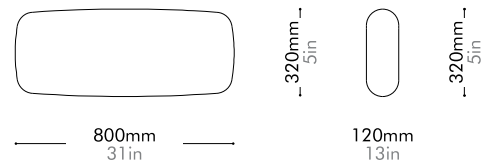

Oak / Walnut Lead time: 10-12 weeks

COM/COL		¥189,000
Fabric	C	¥189,000
	B	¥243,000
	A	¥262,000

Atelier Small Pillow by Space Copenhagen

AT-S400-A1

Materials	Upholstery
Dimensions	W800 x D320 x H120mm W31" x D13" x H5"
Weight	2.0kg 4lb
Upholstery	0.9M
Shipping Volume	0.05CBM
Pkg Dimensions	FCL W850 x D370 x H170mm; 3.38kg W33" x D15" x H7"; 7lb
	LCL/AIR W870 x D390 x H265mm; 7.32kg W34" x D15" x H10"; 16lb

Oak / Walnut Lead time: 10-12 weeks

COM/COL		¥22,000
Fabric	C	¥22,000
	B	¥29,000
	A	¥31,000

Aya Dining Chair by OEO Studio

AY-S210

Materials	Solid wood frame, upholstery
Dimensions	W500 x D555 x H760mm; SH: 455mm W20" x D22" x H30"; SH: 18"
Weight	6.5kg 14lb
Upholstery	1.7M 28.0SF
Shipping Volume	0.3CBM
Pkg Dimensions	FCL W565 x D620 x H845mm; 11.66kg W22" x D24" x H33"; 26lb LCL/AIR W605 x D660 x H935mm; 16.30kg W24" x D26" x H37"; 36lb