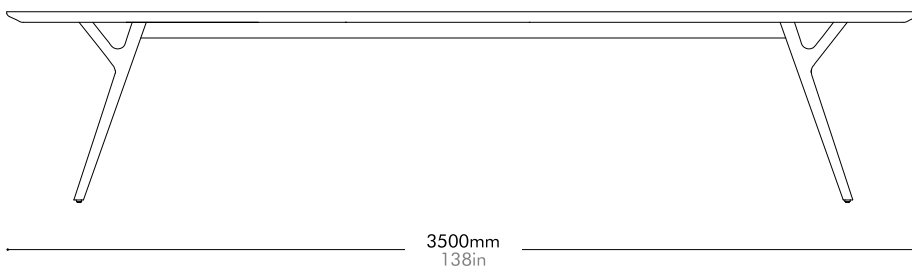

Rén Conference Table by Space Copenhagen

RN-T610-3500

Materials	Solid wood legs, wood veneer top, stainless steel hairline gold, steel black powder coat matt
Dimensions	W3500 x D1100 x H730mm | W138" x D43" x H29"
Weight	108.0kg | 238lb
Upholstery	
Shipping Volume	0.86 + 0.51CBM
Pkg Dimensions	FCL W3600 x D1200 x H200mm; 115.30kg | W142" x D47" x H8"; 254lb
	W910 x D720 x H785mm; 12.38kg | W36" x D28" x H31"; 27lb
	LCL/AIR W3640 x D1240 x H290mm; 167.75kg | W143" x D49" x H11"; 370lb
	W930 x D740 x H880mm; 20.37kg | W37" x D29" x H35"; 45lb

Oak	Lead time: 10-12 weeks
	¥735,000

Walnut	Lead time: 10-12 weeks
	¥865,000