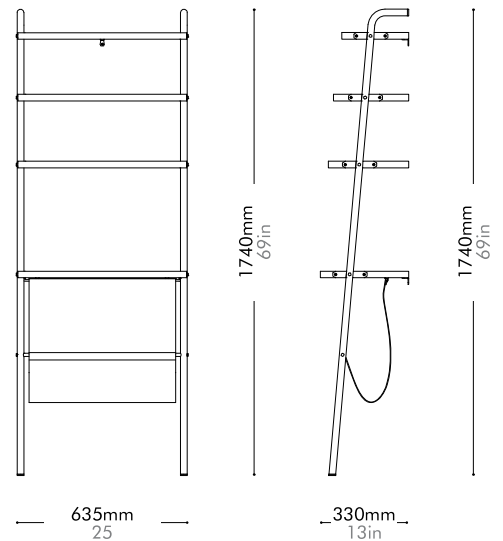

Valet Display Shelves & Magazine Rack

by David Rockwell

VA-SF130

Materials	Steel black powder coat sand burst, stainless steel hairline gold, wood veneer shelves, leather
Dimensions	W635 x D330 x H1740mm | W25" x D13" x H69"
Weight	17.4kg | 38lb
Upholstery	
Shipping Volume	0.05 + 0.05CBM
Pkg Dimensions	FCL W1875 x D275 x H95mm; 6.52kg | W74" x D11" x H4"; 15lb
	W695 x D395 x H195mm; 14.01kg | W75" x D12" x H7"; 30lb
	LCL/AIR W1895 x D295 x H190mm; 13.02kg | W27" x D16" x H8"; 31lb
	W715 x D415 x H290mm; 17.46kg | W28" x D16" x H11"; 39lb

* only available in Brown Saddle Leather

Walnut

Lead time: 10-12 weeks

Leather (standard)

¥270,000