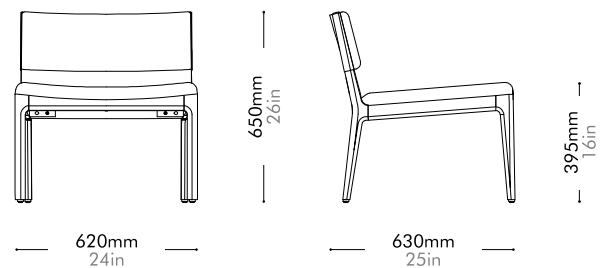

Taylor Lounge Chair by Yabu Pushelberg

TA-S112

Materials	Solid wood frame, upholstery
Dimensions	W620 x D630 x H650mm; SH: 395mm | W24" x D25" x H26"; SH: 16"
Weight	7.0kg | 15lb
Upholstery	1.65M | 44.0SF
Shipping Volume	0.33CBM
Pkg Dimensions	FCL W690 x D690 x H700mm; 11.83kg | W27" x D27" x H28"; 26lb LCL/AIR W710 x D710 x H795mm; 17.69kg | W28" x D28" x H31"; 39lb

Oak Lead time: 10-12 weeks

COM/COL		¥237,000
Fabric	C	¥237,000
	B	¥273,000
	A	¥286,000
Leather	C	¥273,000
	B	¥309,000
	A	¥342,000
PU Leather		¥237,000

Walnut Lead time: 10-12 weeks

COM/COL		¥267,000
Fabric	C	¥267,000
	B	¥303,000
	A	¥316,000
Leather	C	¥304,000
	B	¥339,000
	A	¥372,000
PU Leather		¥267,000