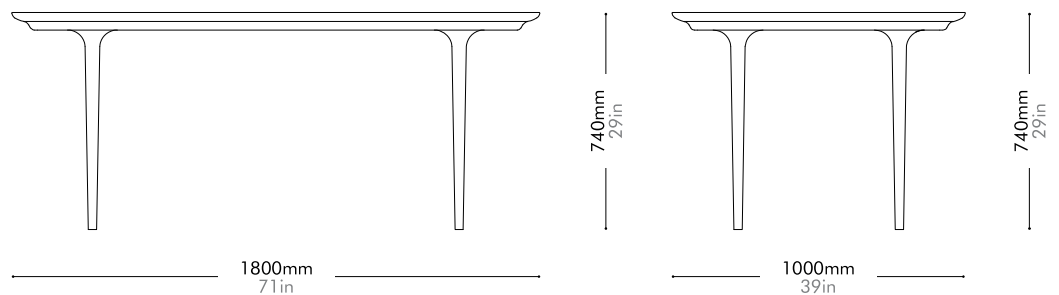

Lunar Dining Table W1800 - Stone Top by Space Copenhagen

LN-T410-1800-ST

Materials	Solid wood legs, stone top in gloss paint surface		
Dimensions	W1800 x D1000 x H740mm | W71" x D39" x H29"		
Weight	56.0kg | 123lb		
Upholstery			
Shipping Volume	0.51 + 0.15CBM		
Pkg Dimensions	FCL	W1910 x D1110 x H240mm; 82.16kg | W75" x D44" x H9"; 181lb	
		W430 x D430 x H825mm; 12.47kg | W17" x D17" x H32"; 27lb	
	LCL/AIR	W1910 x D1110 x H240mm; 82.16kg | W75" x D44" x H9"; 181lb	
		W430 x D430 x H825mm; 12.47kg | W17" x D17" x H32"; 27lb	

Oak Lead time: 10-12 weeks

Stone B **¥675,000**

Stone A **¥866,000**

Walnut Lead time: 10-12 weeks

Stone B **¥710,000**

Stone A **¥901,000**