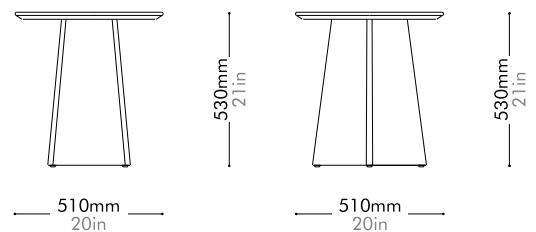

Trinity Side Table

by Meyer Davis

WG-T130

Materials	Solid wood legs, wood veneer top
Dimensions	Ø510 x H530mm | Ø20" x H21"
Weight	6.0kg | 13lb
Upholstery	
Shipping Volume	0.20CBM
Pkg Dimensions	FCL W575 x D575 x H595mm; 9.42kg | W23" x D23" x H23"; 21lb
	LCL/AIR W615 x D615 x H685mm; 13.82kg | W24" x D24" x H27"; 30lb

Oak Lead time: 10-12 weeks
¥118,000

Walnut Lead time: 10-12 weeks
¥148,000