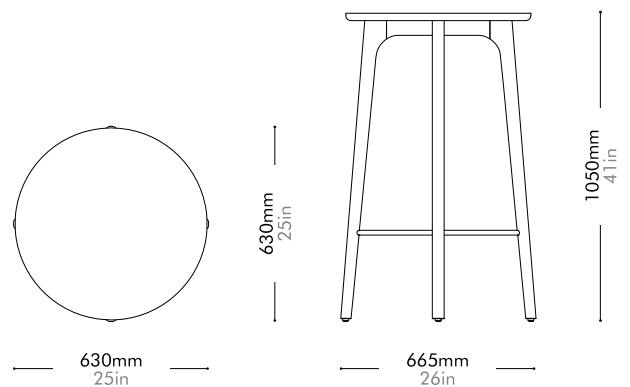

Utility Café Table H1050 by Neri&Hu

UT-T310-1050

Materials	Solid wood legs, steel hairline aged gold, wood veneer top
Dimensions	W665 x D665 x H1050mm (C630mm) | W26" x D26" x H41"
Weight	11.5kg | 25lb
Upholstery	
Shipping Volume	0.60CBM
Pkg Dimensions	FCL W730 x D730 x H1135mm; 20.20kg | W29" x D29" x H45"; 45lb
	LCL/AIR W750 x D750 x H1230mm; 26.73kg | W30" x D30" x H48"; 59lb

Oak Lead time: 10-12 weeks
¥163,000

Walnut Lead time: 10-12 weeks
¥218,000