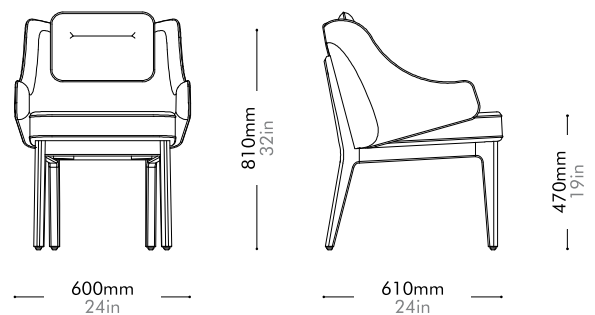

Slow Lounge Chair by Space Copenhagen

SL-S111

Materials	Solid wood frame, upholstery
Dimensions	W805 x D670 x H765mm; SH: 420mm W32" x D26" x H30"; SH: 17"
Weight	10.8kg 24lb
Upholstery	1.4M 23.1SF
Shipping Volume	0.59CBM
Pkg Dimensions	FCL W900 x D800 x H820mm; 17.77kg W35" x D31" x H32"; 39lb
	LCL/AIR W920 x D820 x H915mm; 26.53kg W36" x D32" x H36"; 59lb