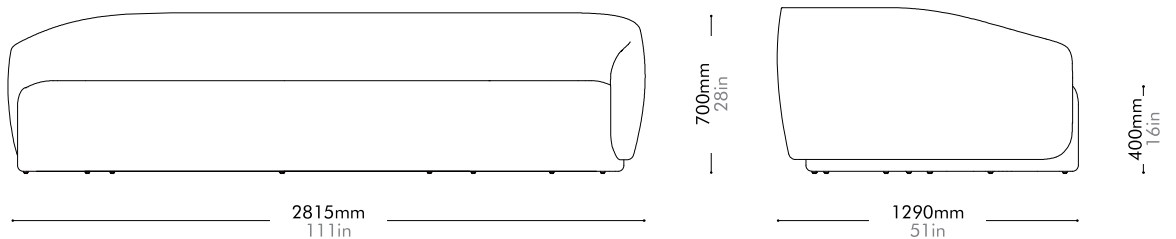

Taylor Sofa Right Large by Yabu Pushelberg

TA-S420-R

Materials	Solid wood plywood frame, upholstery
Dimensions	W2815 x D1290 x H700mm; SH: 400mm | W111" x D51" x H28"; SH: 16"
Weight	80.0kg | 176lb
Upholstery	12.1M | 297.0SF
Shipping Volume	2.70CBM
Pkg Dimensions	FCL W2985 x D1125 x H805mm;98.29kg | W118" x D44" x H32"; 217lb LCL/AIR W3025 x D1165 x H895mm;139.24kg | W119" x D46" x H35"; 307lb

Lead time: 10-12 weeks

COM/COL		¥781,000
Fabric	C	¥781,000
	B	¥1,051,000
	A	¥1,146,000
Leather	C	¥1,238,000
	B	¥1,620,000
	A	¥1,979,000
PU Leather		¥781,000