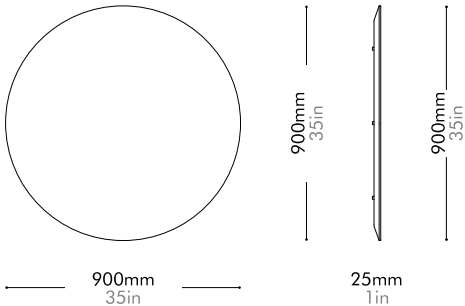

Lead time: 10-12 weeks

Lead time: 10-12 weeks

Stone A	¥397,000	Stone B	¥298,000
---------	-----------------	---------	-----------------

Crawford Bed

Double Size

by Tom Fereday

CR-B110-D

Materials	Wood veneer base, steel black powder coat matt, upholstery		
Dimensions	W1865 x D2255 x H900mm W73" x D89" x H35"		
Weight	76.0kg 168lb		
Upholstery	4.0M 66.0SF		
Shipping Volume	0.33+0.43CBM		
Pkg Dimensions	FCL	W2160 x D985 x H155mm; 49.60kg W85" x D39" x H6"; 109lb	
		W1980 x D465 x H465mm; 38.68kg W78" x D18" x H18"; 85lb	
	LCL/AIR	W2200 x D1025 x H245mm; 75.80kg W87" x D40" x H10"; 167lb	
		W2020 x D505 x H555mm; 50.54kg W80" x D20" x H22"; 111lb	