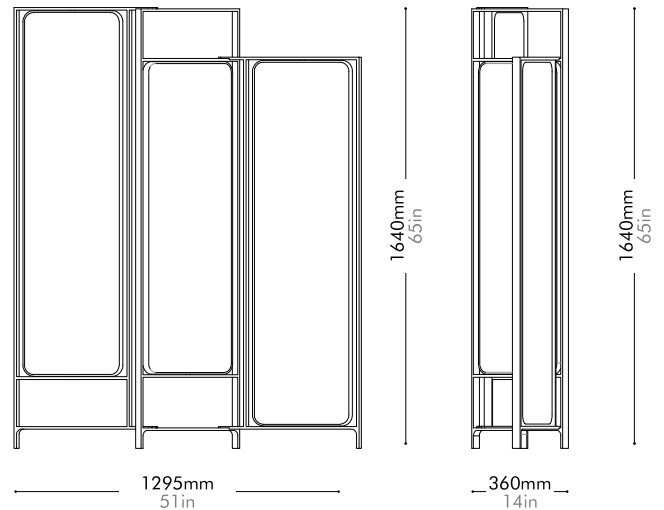

Oak Lead time: 10-12 weeks
 ¥363,000

Walnut Lead time: 10-12 weeks
 ¥397,000

Boyd Chair by AvroKO

BR-S220

Materials	Solid wood frame, upholstery, stainless steel hairline gold
Dimensions	W440 x D520 x H790mm; SH: 470mm W17" x D20" x H31"; SH: 19"
Weight	7.0kg 15lb
Upholstery	1.1M 20.0SF
Shipping Volume	0.26CBM
Pkg Dimensions	FCL W505 x D585 x H875mm; 12.04kg W20" x D23" x H34"; 27lb
	LCL/AIR W545 x D625 x H965mm; 16.00kg W21" x D25" x H38"; 35lb