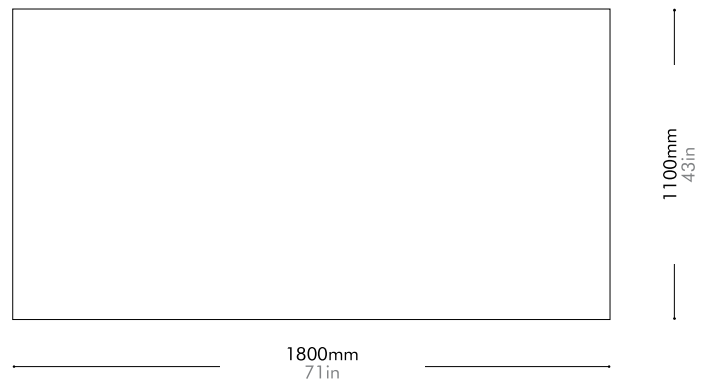

Flax Blanket

LI-T002

Materials	100% Linen
Dimensions	L1800 x W1100mm | L71" x W43"
Weight	0.6kg | 1lb
Shipping Volume	0.02 CBM
Pkg Dimensions	FCL/LCL/AIR W500 x D370 x H115mm; 1.02kg | W20" x D15" x H5"; 2lb

Lead time: 8 weeks

¥60,000