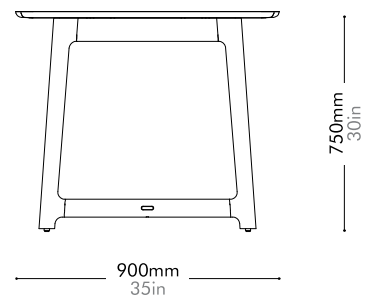

MA-T410-2100

Materials	Solid wood frame, wood veneer top, stainless steel hairline gold, blackened stainless steel		
Dimensions	W2100 x D900 x H750mm | W83" x D35" x H30"		
Weight	44.0kg | 97lb		
Upholstery			
Shipping Volume	0.32+0.12CBM		
Pkg Dimensions	FCL	W2180 x D980 x H150mm; 40.58kg | W86" x D39" x H6"; 89lb	
		W820 x D800 x H180mm; 12.45kg | W32" x D31" x H7"; 27lb	
	LCL/AIR	W2200 x D1000 x H245mm; 66.15kg | W87" x D39" x H9"; 146lb	
		W840 x D820 x H275mm; 20.45kg | W33" x D32" x H11"; 45lb	

Oak Lead time: 10-12 weeks
¥436,000

Walnut Lead time: 10-12 weeks
¥607,000