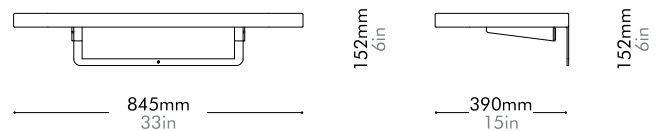

Float Sofa Side Table Large

by Michele
De Lucchi

FL-S400-A2

Materials	Steel dark grey powder coat matt frame, wood veneer top
Dimensions	W845 x D390 x H152mm | W33" x D15" x H6"
Weight	8.0kg | 18lb
Upholstery	
Shipping Volume	0.09CBM
Pkg Dimensions	FCL W910 x D455 x H215mm; 9.88kg | W36" x D18" x H8"; 22lb
	LCL/AIR W950 x D495 x H305mm; 15.35kg | W37" x D19" x H12"; 34lb

Oak Lead time: 10-12 weeks
¥49,000

Walnut Lead time: 10-12 weeks
¥53,000