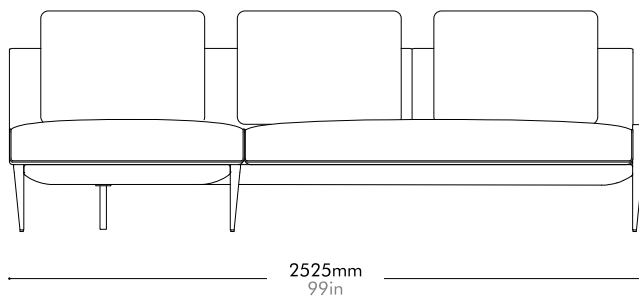

FL-S441-L

Materials	Steel dark grey powder coat matt frame, upholstery
Dimensions	W2525 x D1650 x H715(875)mm; SH: 435mm | W99" x D65" x H28(34)"; SH: 17"
Weight	115.5kg | 255lb
Upholstery	17.0M | 320.0SF
Shipping Volume	1.98CBM
Pkg Dimensions	FCL W2610 x D1025 x H740mm; 130.28kg | W103" x D40" x H29"; 287lb LCL/AIR W2650 x D1065 x H830mm; 163.08kg | W104" x D42" x H33"; 360lb

Lead time: 10-12 weeks

COM/COL		¥1,139,000
Fabric	C	¥1,139,000
	B	¥1,607,000
	A	¥1,772,000
Leather	C	¥1,663,000
	B	¥2,149,000
	A	¥2,605,000
PU Leather		¥1,139,000