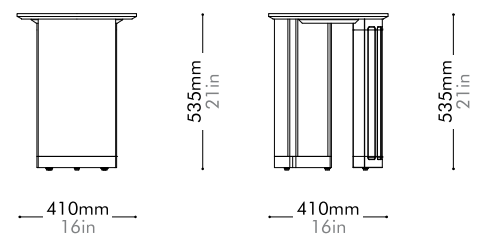

Eclipse Side Table by Meyer Davis

WG-T110

Materials	Solid wood frame, wood veneer panel, marble top
Dimensions	W410 x D410 x H535mm | W16" x D16" x H21"
Weight	16.0kg | 35lb
Upholstery	
Shipping Volume	0.18CBM
Pkg Dimensions	FCL/LCL/AIR W505 x D505 x H705mm; 26.77kg | W20" x D20" x H28"; 59lb

Oak Lead time: 10-12 weeks

Stone B **¥190,000**

Stone A **¥216,000**

Walnut Lead time: 10-12 weeks

Stone B **¥236,000**

Stone A **¥262,000**