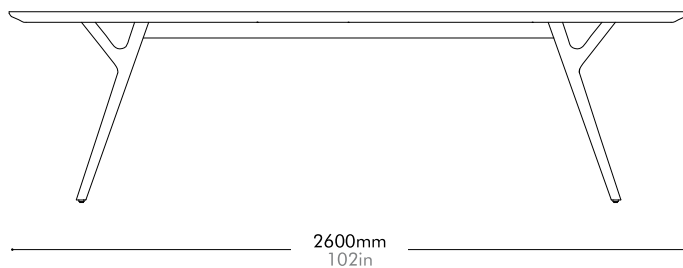

Rén Dining Table W2600

by Space
Copenhagen

RN-T411-2600

Materials	Solid wood legs, wood veneer top, stainless steel hairline gold, steel black powder coat matt		
Dimensions	W2600 x D1100 x H730mm | W102" x D43" x H29"		
Weight	90.0kg | 198lb		
Upholstery			
Shipping Volume	0.65 + 0.51CBM		
Pkg Dimensions	FCL	W2700 x D1200 x H200mm; 94.15kg | W106" x D47" x H8"; 208lb	
		W910 x D720 x H785mm; 12.38kg | W36" x D28" x H31"; 27lb	
	LCL/AIR	W2740 x D1240 x H290mm; 133.63kg | W108" x D49" x H11"; 295lb	
		W930 x D740 x H880mm; 20.37kg | W37" x D29" x H35"; 45lb	

Oak	Lead time: 10-12 weeks
	¥615,000

Walnut	Lead time: 10-12 weeks
	¥727,000