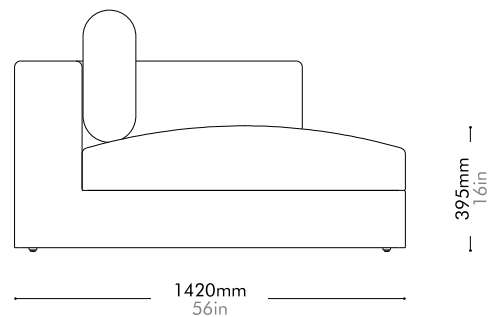

Atelier Small Chaise Lounge R-Skirt by Space Copenhagen

AT-S460-R

Materials	Solid wood and plywood frame, upholstery	
Dimensions	W1020 x D1420 x H750mm; SH: 395mm | W40" x D56" x H30"; SH: 16"	
Weight	40.0kg | 88lb	
Upholstery	6.6M	
Shipping Volume	1.23CBM	
Pkg Dimensions	FCL	W1120 x D1520 x H720mm; 50.30kg | W44" x D60" x H28"; 111lb
	LCL/AIR	W1140 x D1540 x H815mm; 70.70kg | W45" x D61" x H32"; 156lb

Oak / Walnut Lead time: 10-12 weeks

COM/COL		¥394,000
Fabric	C	¥394,000
	B	¥538,000
	A	¥589,000