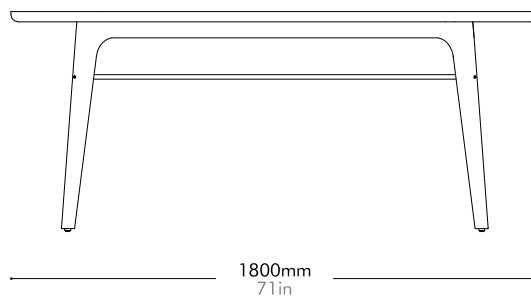

Utility Dining Table W1800

by Neri&Hu

UT-T410-1800

Materials	Solid wood legs, steel hairline aged gold, wood veneer top		
Dimensions	W1800 x D900 x H750mm | W71" x D35" x H30"		
Weight	52.0kg | 115lb		
Upholstery			
Shipping Volume	0.30 + 0.04CBM		
Pkg Dimensions	FCL	W1880 x D980 x H165mm; 52.85kg | W74" x D39" x H6"; 117lb	
		W215 x D265 x H765mm; 8.02kg | W8" x D10" x H30"; 18lb	
	LCL/AIR	W1900 x D1000 x H260mm; 74.93kg | W75" x D39" x H10"; 165lb	
		W215 x D265 x H765mm; 8.68kg | W8" x D10" x H30"; 19lb	

Oak	Lead time: 10-12 weeks
	¥448,000

Walnut	Lead time: 10-12 weeks
	¥584,000