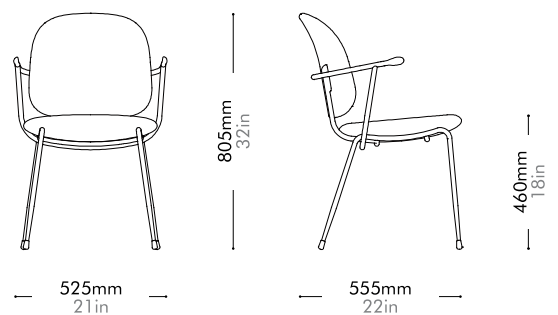

Lead time: 10-12 weeks

COM/COL		¥110,000
Fabric	C	¥110,000
	B	¥132,000
	A	¥140,000
Leather	C	¥143,000
	B	¥171,000
	A	¥197,000
PU Leather		¥110,000

Industry Dining Armchair by Neri&Hu

IN-S211

Materials	Steel black powder coat matt, polypropylene seat and back, upholstery
Dimensions	W525 x D555 x H805mm; SH: 460mm W21" x D22" x H32"; SH: 15"
Weight	7.0kg 15lb
Upholstery	1.1M 24.0SF
Shipping Volume	0.30CBM
Pkg Dimensions	FCL W600 x D600 x H830mm; 12.11kg W24" x D24" x H33"; 27lb
	LCL/AIR W620 x D620 x H925mm; 16.58kg W24" x D24" x H36"; 37lb

Lead time: 10-12 weeks

COM/COL		¥117,000
Fabric	C	¥117,000
	B	¥140,000
	A	¥147,000
Leather	C	¥150,000
	B	¥178,000
	A	¥205,000
PU Leather		¥117,000

Industry Lounge Chair by Neri&Hu

IN-S111

Materials	Steel black powder coat matt, polypropylene seat and back, upholstery
Dimensions	W575 x D695 x H795mm; SH: 450mm W23" x D27" x H31"; SH: 18"
Weight	8.0kg 18lb
Upholstery	1.3M 27.0SF
Shipping Volume	0.43CBM
Pkg Dimensions	FCL W640 x D760 x H880mm; 14.23kg W25" x D30" x H35"; 31lb
	LCL/AIR W660 x D780 x H975mm; 20.21kg W26" x D31" x H38"; 45lb