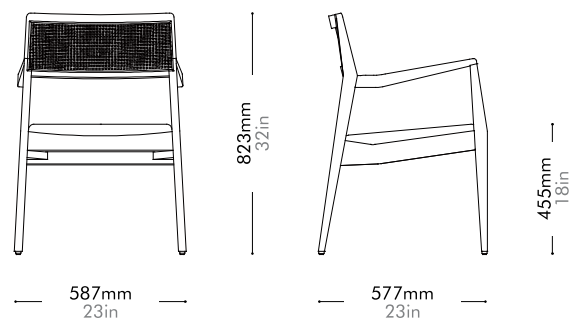

Risom C140 Chair (1955) by Jens Risom

RI-S211-CA

Materials	Solid wood frame, upholstery and cane
Dimensions	W587 x D577 x H823mm; SH: 455mm | W23" x D23" x H32"; SH: 18"
Weight	7.8kg | 17lb
Upholstery	1.0M | 16.5SF
Shipping Volume	0.40CBM
Pkg Dimensions	FCL W680 x D680 x H870mm; 13.81kg | W27" x D27" x H34"; 30lb
	LCL/AIR W700 x D700 x H965mm; 19.50kg | W28" x D28" x H38"; 43lb

Oak		Lead time: 10-12 weeks
COM/COL		¥234,000
Fabric	C	¥234,000
	B	¥251,000
	A	¥257,000
Leather	C	¥245,000
	B	¥257,000
	A	¥268,000
PU Leather		¥234,000

Walnut		Lead time: 10-12 weeks
COM/COL		¥275,000
Fabric	C	¥275,000
	B	¥291,000
	A	¥297,000
Leather	C	¥285,000
	B	¥297,000
	A	¥324,000
PU Leather		¥275,000