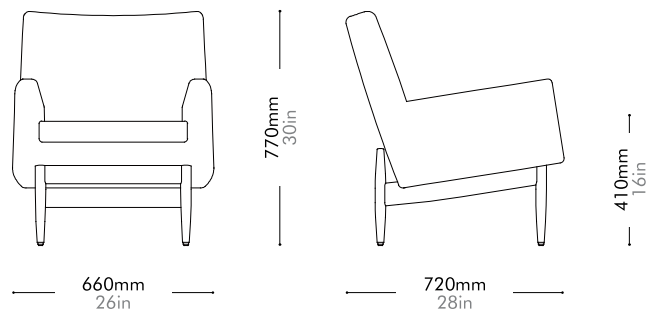

Risom Lounge Chair by Jens Risom

RI-S111

Materials	Solid wood frame, upholstery
Dimensions	W765 x D765 x H825mm; SH: 405mm W30" x D30" x H32"; SH: 16"
Weight	22.5kg 50lb
Upholstery	2.5M 50.0SF
Shipping Volume	0.63CBM
Pkg Dimensions	FCL W830 x D830 x H910mm; 30.07kg W33" x D33" x H36"; 66lb LCL/AIR W870 x D870 x H1000mm; 38.86kg W34" x D34" x H39"; 88lb