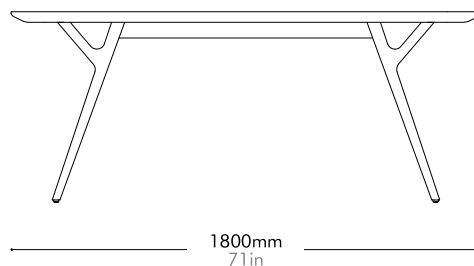

Rén Dining Table W1800

by Space Copenhagen

RN-T411-1800

Materials	Solid wood legs, wood veneer top, stainless steel hairline gold, steel black powder coat matt		
Dimensions	W1800 x D1000 x H730mm | W71" x D39" x H29"		
Weight	47.0kg | 90lb		
Upholstery			
Shipping Volume	0.25 + 0.51CBM		
Pkg Dimensions	FCL	W1880 x D1080 x H125mm; 47.04kg | W74" x D43" x H5"; 104lb	
		W910 x D720 x H785mm; 12.38kg | W36" x D28" x H31"; 27lb	
	LCL/AIR	W1900 x D1100 x H220mm; 71.33kg | W75" x D43" x H9"; 157lb	
		W930 x D740 x H880mm; 20.37kg | W37" x D29" x H35"; 45lb	

Oak Lead time: 10-12 weeks

¥441,000

Walnut Lead time: 10-12 weeks

¥517,000