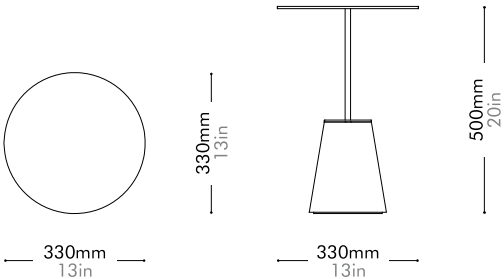

Bund Side Table H500

by Neri&Hu

BU-T110-500

Materials	Stainless steel hairline aged gold, volakos / black marquina marble base	
Dimensions	C330 x H500mm | C13" x H20"	
Weight	11.0kg | 24lb	
Upholstery		
Shipping Volume	0.12CBM	
Pkg Dimensions	FCL/LCL/AIR	W425 x D425 x H690mm; 19.49kg | W17" x D17" x H27"; 43lb

Stone A	Lead time: 10-12 weeks
	¥183,000

Stone B	Lead time: 10-12 weeks
	¥156,000