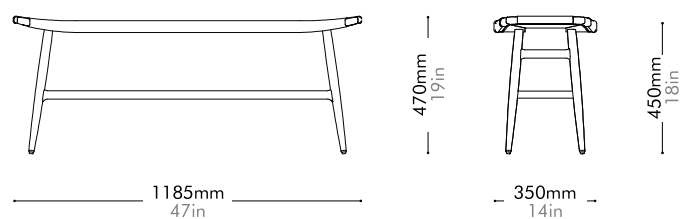

Freja Bench Leather Seat by Space Copenhagen

FE-S620-LE

Materials	Solid wood frame, leather seat
Dimensions	W1185 x D350 x H470mm; SH: 450mm | W47" x D14" x H19"; SH: 18"
Weight	7.8kg | 17lb
Upholstery	14.0SF
Shipping Volume	0.29CBM
Pkg Dimensions	FCL W1250 x D415 x H555mm; 12.18kg | W49" x D16" x H22"; 27lb LCL/AIR W1290 x D455 x H645mm; 19.00kg | W51" x D18" x H25"; 42lb

Oak Lead time: 10-12 weeks

Walnut Lead time: 10-12 weeks

Saddle Leather **¥306,000**

Saddle Leather **¥333,000**