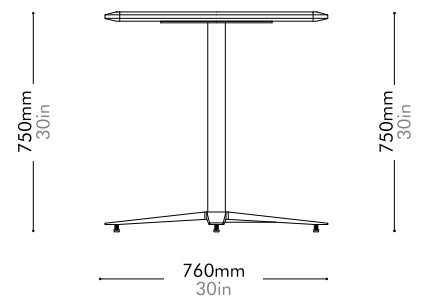

Villon Square Dining Table W760 - Wood Top by AvroKO

BR-T430-W760-WD

Materials	Wood veneer top, stainless steel hairline gold
Dimensions	W760 x D760 x H750mm | W30" x D30" x H30"
Weight	22.0kg | 49lb
Upholstery	
Shipping Volume	0.57CBM
Pkg Dimensions	FCL W825 x D825 x H835mm; 28.89kg | W32" x D32" x H33"; 64lb
	LCL/AIR W865 x D865 x H925mm; 37.58kg | W34" x D34" x H36"; 83lb

Oak Lead time: 10-12 weeks
¥206,000

Walnut Lead time: 10-12 weeks
¥222,000