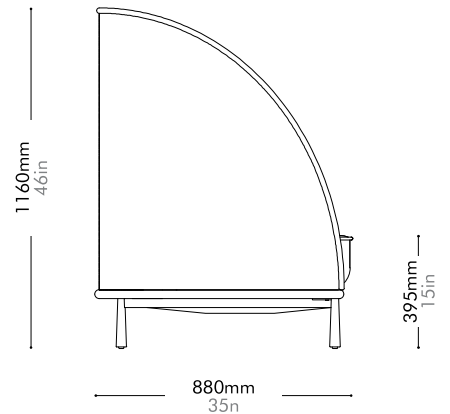

Arc Sofa High-back Love Seat L

by Hallgeir Homstvedt

AR-S410-L

Materials	Wood veneer base, steel black powder coat matt leg, upholstery
Dimensions	W1470 x D880 x H1160mm; SH: 395mm W58" x D35" x H46"; SH: 15"
Weight	68.0kg 150lb
Upholstery	6.6M 176.0SF
Shipping Volume	1.90CBM
Pkg Dimensions	FCL W1555 x D965 x H1265mm; 83.72kg W61" x D38" x H50"; 185lb LCL/AIR W1575 x D985 x H1360mm; 101.75kg W62" x D39" x H54"; 224lb

Arc Sofa High-back Love Seat R

by Hallgeir Homstvedt

AR-S410-R

Materials	Wood veneer base, steel black powder coat matt leg, upholstery
Dimensions	W1470 x D880 x H1160mm; SH: 395mm W58" x D35" x H46"; SH: 15"
Weight	68.0kg 150lb
Upholstery	6.6M 176.0SF
Shipping Volume	1.90CBM
Pkg Dimensions	FCL W1555 x D965 x H1265mm; 83.72kg W61" x D38" x H50"; 185lb LCL/AIR W1575 x D985 x H1360mm; 101.75kg W62" x D39" x H54"; 224lb