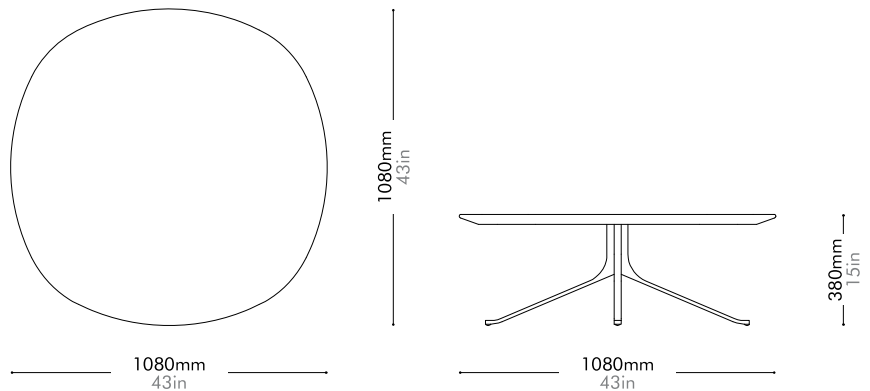

Oak Lead time: 10-12 weeks
¥153,000

Walnut Lead time: 10-12 weeks
¥172,000

Blink Side Table - Stone Top by Yabu Pushelberg

BL-T110-600-ST

Materials	Stone top in gloss paint surface, steel black powder coat sand brus	
Dimensions	C600 x H430mm C24" x H17"	
Weight	14.5kg 32lb	
Upholstery		
Shipping Volume	0.11+0.08CBM	
Pkg Dimensions	FCL	W710 x D710 x H215mm; 20.46kg W28" x D28" x H8"; 45lb
		W410 x D410 x H485mm; 5.0kg W16" x D16" x H19"; 11lb
	LCL/AIR	W710 x D710 x H215mm; 20.46kg W28" x D28" x H8"; 45lb
		W430 x D430 x H580mm; 7.15kg W17" x D17" x H23"; 16lb

Stone A Lead time: 10-12 weeks

¥247,000

Stone B Lead time: 10-12 weeks

¥173,000

Blink Coffee Table - Wood Top by Yabu Pushelberg

BL-T210-1080-WD

Materials	Wood veneer top, steel black powder coat sand brust
Dimensions	C1080 x H380mm C43" x H15"
Weight	27.3kg 60lb
Upholstery	
Shipping Volume	0.16+0.23CBM
Pkg Dimensions	FCL W1160 x D1160 x H120mm; 22.4kg W46" x D46" x H5"; 49lb W730 x D730 x H430mm; 12.36kg W29" x D29" x H17"; 27lb LCL/AIR W1180 x D1180 x H215mm; 38.58kg W46" x D46" x H8"; 85lb W750 x D750 x H525mm; 18.9kg W30" x D30" x H21"; 42lb

Oak Lead time: 10-12 weeks
¥245,000

Walnut Lead time: 10-12 weeks
¥291,000

Blink Coffee Table - Stone Top by Yabu Pushelberg

BL-T210-1080-ST

Materials	Stone top in gloss paint surface, steel black powder coat sand brus		
Dimensions	C1080 x H380mm C43" x H15"		
Weight	57.6kg 127lb		
Upholstery			
Shipping Volume	0.32+0.23CBM		
Pkg Dimensions	FCL	W1190 x D1190 x H225mm; 70.56kg W47" x D47" x H9"; 156lb	
		W730 x D730 x H430mm; 12.36kg W29" x D29" x H17"; 27b	
	LCL/AIR	W1190 x D1190 x H225mm; 70.56kg W47" x D47" x H9"; 156lb	
		W750 x D750 x H525mm; 18.9kg W30" x D30" x H21"; 42lb	