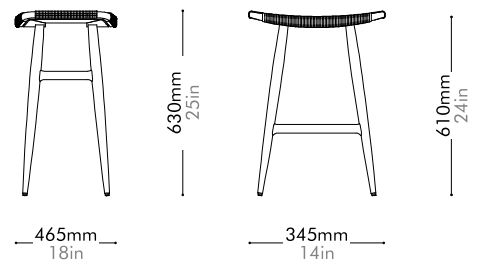

Oak Lead time: 10-12 weeks

Walnut Lead time: 10-12 weeks

Saddle Leather **¥159,000**

Saddle Leather **¥190,000**

Freja Bar Stool SH610 Leather Stripe Seat by Space Copenhagen

FE-S310-LS

Materials	Solid wood frame, leather stripe seat
Dimensions	W465 x D345 x H630mm; SH: 610mm W18" x D14" x H25"; SH:24"
Weight	3.3kg 7lb
Upholstery	7.0SF
Shipping Volume	0.16CBM
Pkg Dimensions	FCL W530 x D410 x H715mm; 6.80kg W21" x D16" x H28"; 15lb
	LCL/AIR W570 x D450 x H805mm; 9.78kg W22" x D18" x H32"; 22lb

Oak Lead time: 10-12 weeks

Walnut Lead time: 10-12 weeks

Saddle Leather **¥162,000**

Saddle Leather **¥198,000**

Freja Bar Stool SH610 Paper Cord Seat by Space Copenhagen

FE-S310-PC

Materials	Solid wood frame, paper cord seat
Dimensions	W465 x D345 x H630mm; SH: 610mm W18" x D14" x H25"; SH:24"
Weight	3.3kg 7lb
Upholstery	
Shipping Volume	0.16CBM
Pkg Dimensions	FCL W530 x D410 x H715mm; 6.80kg W21" x D16" x H28"; 15lb
	LCL/AIR W570 x D450 x H805mm; 9.78kg W22" x D18" x H32"; 22lb

Oak Lead time: 10-12 weeks
¥143,000

Walnut Lead time: 10-12 weeks
¥175,000

Freja Bar Stool SH750 Leather Seat by Space Copenhagen

FE-S320-LE

Materials	Solid wood frame, leather seat
Dimensions	W465 x D345 x H750mm; SH: 735mm W18" x D14" x H30"; SH: 29"
Weight	3.6kg 8lb
Upholstery	5.0SF
Shipping Volume	0.18CBM
Pkg Dimensions	FCL W530 x D410 x H835mm; 7.85kg W21" x D16" x H33"; 17lb
	LCL/AIR W570 x D450 x H925mm; 10.83kg W22" x D18" x H36"; 24lb