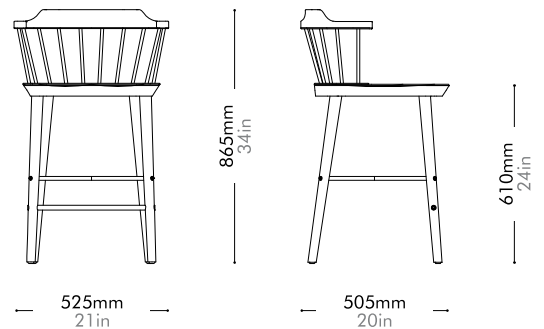

Walnut	Lead time: 10-12 weeks
	¥340,000

Exchange Bar Chair 2.0 SH610 by CRÈME

EX-S311-R2-610

Materials	Solid wood frame, wood veneer seat, steel black powder coat matt
Dimensions	W525 x D505 x H865mm; SH: 610mm W21" x D20" x H34"; SH: 24"
Weight	7.5kg 17lb
Upholstery	
Shipping Volume	0.36CBM
Pkg Dimensions	FCL W600 x D600 x H1000mm; 13.90kg W24" x D24" x H39"; 31lb
	LCL/AIR W620 x D620 x H1095mm; 18.37kg W24" x D24" x H43"; 40lb

Oak Lead time: 10-12 weeks
¥182,000

Walnut Lead time: 10-12 weeks
¥207,000

Exchange Bar Chair 2.0 SH750 by CRÈME

EX-S311-R2-750

Materials	Solid wood frame, wood veneer seat, steel black powder coat matt
Dimensions	W525 x D505 x H1005mm; SH: 750mm W21" x D20" x H40"; SH: 30"
Weight	8.0kg 17lb
Upholstery	
Shipping Volume	0.41CBM
Pkg Dimensions	FCL W600 x D600 x H1140mm; 15.57kg W24" x D24" x H45"; 34lb LCL/AIR W620 x D620 x H1235mm; 20.04kg W24" x D24" x H49"; 44lb