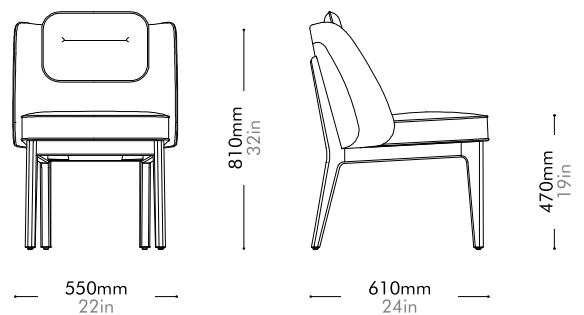

Sloane Chair

by AvroKO

BR-S210

Materials	Solid wood frame, upholstery, stainless steel hairline gold
Dimensions	W550 x D610 x H810mm; SH: 470mm | W22" x D24" x H32"; SH: 19"
Weight	12.5kg | 28lb
Upholstery	2.0M | 35.0SF
Shipping Volume	0.37CBM
Pkg Dimensions	FCL W615 x D675 x H895mm; 18.43kg | W24" x D27" x H35"; 41lb
	LCL/AIR W655 x D715 x H985mm; 23.87kg | W26" x D28" x H39"; 53lb

Oak	Lead time: 10-12 weeks	
COM/COL		¥214,000
Fabric	C	¥214,000
	B	¥263,000
	A	¥280,000
Leather	C	¥256,000
	B	¥298,000
	A	¥338,000
PU Leather		¥214,000

Walnut	Lead time: 10-12 weeks	
COM/COL		¥249,000
Fabric	C	¥249,000
	B	¥298,000
	A	¥315,000
Leather	C	¥291,000
	B	¥333,000
	A	¥372,000
PU Leather		¥249,000