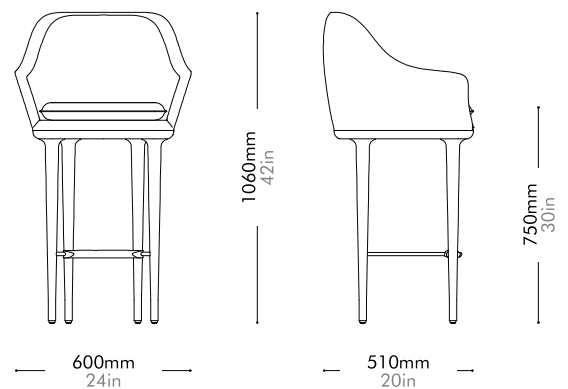

Lunar Bar Chair SH750

by Space Copenhagen

LN-S311-750

Materials	Solid wood legs, upholstered moulded foam frame, upholstered cushion, brass plated stainless steel
Dimensions	W600 x D510 x H1060mm; SH: 750mm | W24" x D20" x H42"; SH: 30"
Weight	14.5kg | 32lb
Upholstery	2.1M | 41.8SF
Shipping Volume	0.51CBM
Pkg Dimensions	FCL W680 x D680 x H1100mm; 22.42kg | W27" x D27" x H43"; 49lb LCL/AIR W700 x D700 x H1195mm; 28.11kg | W28" x D28" x H47"; 62lb

Oak Lead time: 10-12 weeks

COM/COL		¥318,000
Fabric	C	¥318,000
	B	¥369,000
	A	¥386,000
Leather	C	¥375,000
	B	¥428,000
	A	¥477,000
PU Leather		¥318,000

Walnut Lead time: 10-12 weeks

COM/COL		¥358,000
Fabric	C	¥358,000
	B	¥409,000
	A	¥426,000
Leather	C	¥415,000
	B	¥468,000
	A	¥517,000
PU Leather		¥358,000