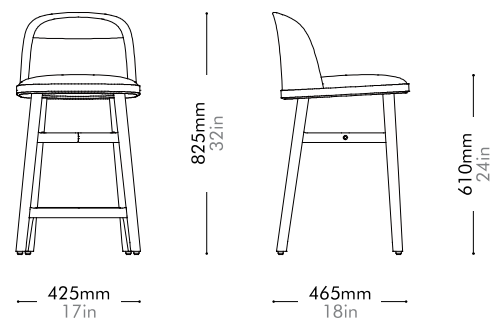

Bund Bar Chair SH610

by Neri&Hu

BU-S310-610

Materials	Stainless steel hairline gold, solid wood frame, upholstered moulded foam frame, upholstered seat
Dimensions	W425 x D465 x H825mm; SH: 610mm | W17" x D18" x H32"; SH: 24"
Weight	6.5kg | 14lb
Upholstery	0.7M | 13.2SF
Shipping Volume	0.31CBM
Pkg Dimensions	FCL W600 x D600 x H860mm; 11.83kg | W24" x D24" x H34"; 26lb
	LCL/AIR W620 x D620 x H955mm; 16.30kg | W24" x D24" x H38"; 36lb

Oak		Lead time: 10-12 weeks
COM/COL		¥194,000
Fabric	C	¥194,000
	B	¥208,000
	A	¥213,000
Leather	C	¥212,000
	B	¥229,000
	A	¥245,000
PU Leather		¥194,000

Walnut		Lead time: 10-12 weeks
COM/COL		¥203,000
Fabric	C	¥203,000
	B	¥218,000
	A	¥223,000
Leather	C	¥222,000
	B	¥239,000
	A	¥254,000
PU Leather		¥203,000