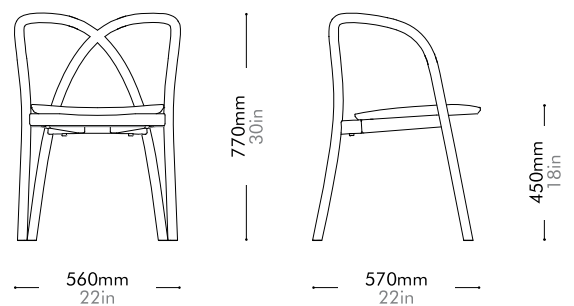

Ming Chair

by Neri&Hu

MI-S211

Materials	Solid wood
Dimensions	W560 x D570 x H770mm; SH: 450mm | W22" x D22" x H30"; SH: 18"
Weight	5.0kg | 11lb
Upholstery	
Shipping Volume	0.34CBM
Pkg Dimensions	FCL W625 x D635 x H855mm; 10.51kg | W25" x D25" x H34"; 23lb
	LCL/AIR W645 x D655 x H875mm; 15.42kg | W25" x D26" x H34"; 34lb

Oak Lead time: 10-12 weeks
¥196,000

Walnut Lead time: 10-12 weeks
¥244,000