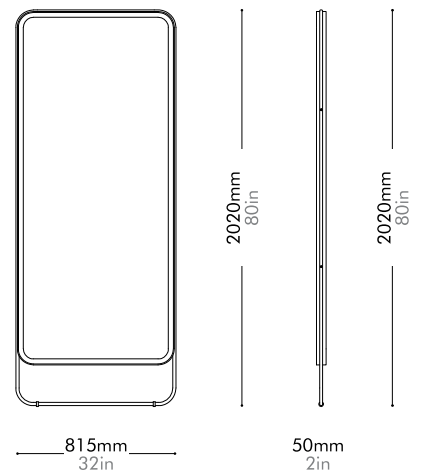

Utility Long Mirror Large by Neri&Hu

UT-M120-L

Materials	Solid wood flame, steel hairline aged gold, mirror
Dimensions	W815 x D50 x H2020mm | W32" x D2" x H80"
Weight	28.0kg | 62lb
Upholstery	
Shipping Volume	0.30CBM
Pkg Dimensions	FCL/LCL/AIR W2200 x D921 x H150mm; 56.08kg | W87" x D36" x H6"; 124lb

Oak Lead time: 10-12 weeks
¥282,000

Walnut Lead time: 10-12 weeks
¥313,000