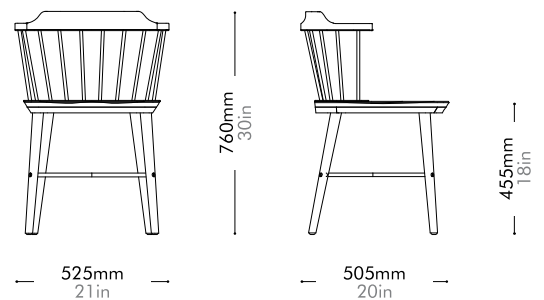

Exchange Dining Chair 2.0

by CRÈME

EX-S211-R2

Materials	Solid wood frame, wood veneer seat, steel black powder coat matt
Dimensions	W525 x D505 x H760mm; SH: 455mm | W21" x D20" x H30"; SH: 18"
Weight	7.5kg | 17lb
Upholstery	
Shipping Volume	0.30CBM
Pkg Dimensions	FCL W600 x D600 x H830mm; 12.61kg | W24" x D24" x H33"; 28lb
	LCL/AIR W620 x D620 x H925mm; 17.08kg | W25" x D25" x H36"; 38lb

Oak Lead time: 10-12 weeks
¥184,000

Walnut Lead time: 10-12 weeks
¥205,000