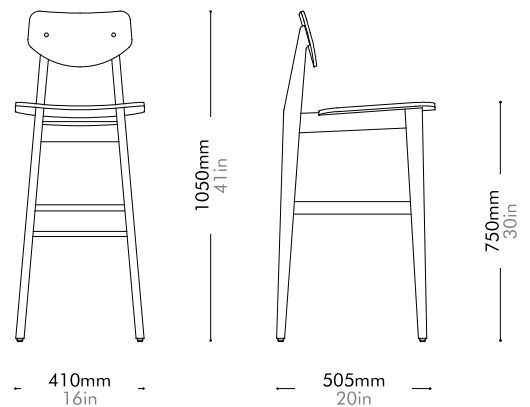

Risom C375 Chair by Jens Risom

RI-S310-WD

Materials	Solid wood frame, upholstery, stainless steel hairline brass
Dimensions	W410 x D505 x H1050mm; SH: 750mm | W16" x D20" x H41"; SH: 30"
Weight	5.0kg | 11lb
Upholstery	0.5M | 9.0SF
Shipping Volume	0.31CBM
Pkg Dimensions	FCL W475 x D570 x H1135mm; 11.86kg | W19" x D22" x H45"; 26lb LCL/AIR W515 x D610 x H1225mm; 15.51kg | W20" x D24" x H48"; 34lb

Oak Lead time: 10-12 weeks

COM/COL		¥173,000
Fabric	C	¥173,000
	B	¥185,000
	A	¥189,000
Leather	C	¥184,000
	B	¥196,000
	A	¥206,000
PU Leather		¥173,000

Walnut Lead time: 10-12 weeks

COM/COL		¥189,000
Fabric	C	¥189,000
	B	¥201,000
	A	¥206,000
Leather	C	¥201,000
	B	¥212,000
	A	¥223,000
PU Leather		¥189,000