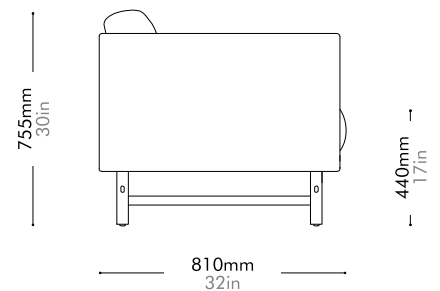

SW Sofa

Two Seater

by OEO Studio

SW-S411

Materials	Solid oak base, upholstery		
Dimensions	W1600 x D810 x H755mm; SH: 440mm | W63" x D32" x H30"; SH: 17"		
Weight	78.5kg | 173lb		
Upholstery	11.0M | 187.OSF	Fabric + Leather	8.8M+44.OSF
Shipping Volume	1.30CBM		
Pkg Dimensions	FCL	W1685 x D895 x H860mm; 89.67kg | W66" x D35" x H34"; 198lb	
	LCL/AIR	W1705 x D915 x H955mm; 107.79kg | W67" x D36" x H38"; 238lb	

Oak		Lead time: 10-12 weeks
COM/COL		¥512,000
Fabric	C	¥512,000
	B	¥757,000
	A	¥844,000
Leather	C	¥765,000
	B	¥1,006,000
	A	¥1,232,000
PU Leather		¥512,000

Oak		Lead time: 10-12 weeks
Fabric + Leather	C+C	¥576,000
	C+B	¥632,000
	C+A	¥686,000
	B+C	¥772,000
	B+B	¥829,000
	B+A	¥882,000
	A+C	¥841,000
	A+B	¥898,000
	A+A	¥951,000