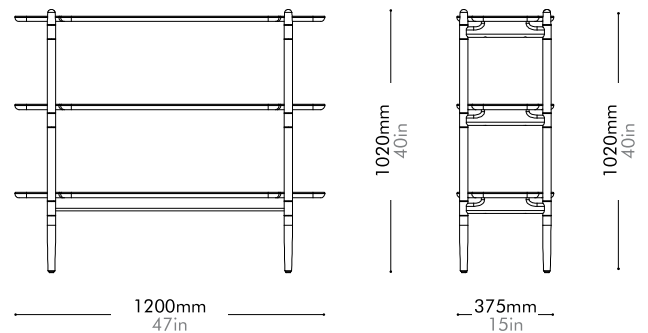

Walnut Lead time: 10-12 weeks

¥322,000

¥364,000

Slow Shelf 2

by Space
Copenhagen

SL-SF110-2

Materials Solid wood frame, wood veneer shelves, stainless steel oil rubbed copper

Dimensions W1200 x D375 x H680mm | W47" x D15" x H40"