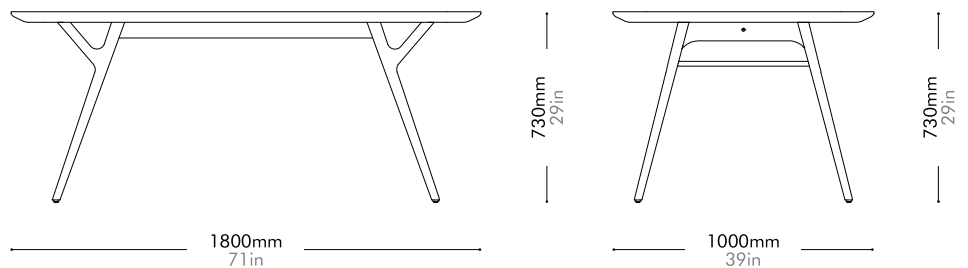

Rén Dining Table W1800 - Stone Top

by Space Copenhagen

RN-T411-1800-ST

Materials	Solid wood legs, stone top in gloss paint surface, stainless steel hairline gold, steel black powder coat matt	
Dimensions	W1800 x D1000 x H730mm | W71" x D39" x H29"	
Weight	60.0kg | 132lb	
Upholstery		
Shipping Volume	0.30 + 0.51CBM	
Pkg Dimensions	FCL	W1900 x D1100 x H145mm; 60.37kg | W75" x D43" x H6"; 133lb
		W910 x D720 x H785mm; 12.38kg | W36" x D28" x H31"; 27lb
	LCL/AIR	W1920 x D1120 x H240mm; 85.35kg | W76" x D44" x H9"; 188lb
		W930 x D740 x H880mm; 20.37kg | W37" x D29" x H35"; 45lb

Oak Lead time: 10-12 weeks

Stone B **¥736,000**

Stone A **¥927,000**

Walnut Lead time: 10-12 weeks

Stone B **¥768,000**

Stone A **¥959,000**