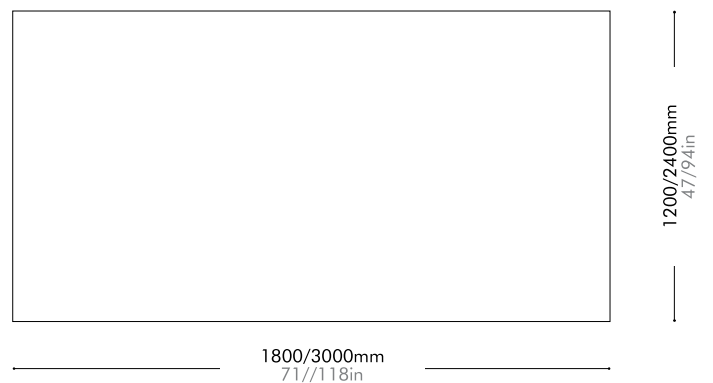

Lead time: 8 weeks

S	¥151,000
L	¥406,000

Dune

by Space
Copenhagen

WL-R001-S / WL-R001-M / WL-R001-L

Materials	100% Pure new zealand wool
Dimensions	S: L2000 x W1400mm L79" x W55"
	M: L2400 x W1700mm L94" x W67"
	L: L3000 x W2400mm L118" x W94"
Weight	S: 11.0kg / M: 21.0kg / L: 37.0kg S: 24lb / M: 46lb / L:82lb
Shipping Volume	S: 0.13 / M: 0.16 / L: 0.22 CBM
Pkg Dimensions	FCL/LCL/AIR S: C300 x H1450mm; 29.0kg C12" x H57"; 64lb
	FCL/LCL/AIR M: C300 x H1750mm; 43.0kg C12" x H69"; 95lb
	FCL/LCL/AIR L: C300 x H2450mm; 67.0kg C12" x H96"; 148lb