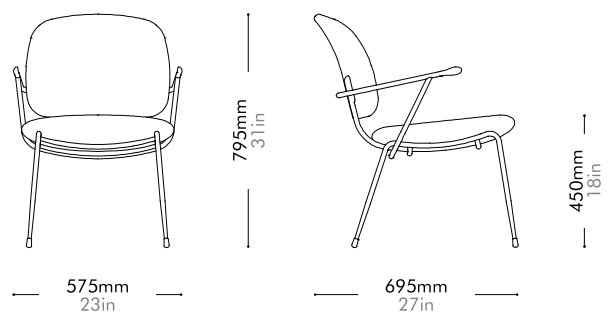

Lead time: 10-12 weeks

COM/COL		¥117,000
Fabric	C	¥117,000
	B	¥140,000
	A	¥147,000
Leather	C	¥150,000
	B	¥178,000
	A	¥205,000
PU Leather		¥117,000

Industry Lounge Chair by Neri&Hu

IN-S111

Materials	Steel black powder coat matt, polypropylene seat and back, upholstery
Dimensions	W575 x D695 x H795mm; SH: 450mm W23" x D27" x H31"; SH: 18"
Weight	8.0kg 18lb
Upholstery	1.3M 27.0SF
Shipping Volume	0.43CBM
Pkg Dimensions	FCL W640 x D760 x H880mm; 14.23kg W25" x D30" x H35"; 31lb
	LCL/AIR W660 x D780 x H975mm; 20.21kg W26" x D31" x H38"; 45lb

Lead time: 10-12 weeks

COM/COL		¥127,000
Fabric	C	¥127,000
	B	¥154,000
	A	¥164,000
Leather	C	¥164,000
	B	¥197,000
	A	¥228,000
PU Leather		¥127,000

Industry Bar Chair SH610

by Neri&Hu

IN-S310-610

Materials	Steel black powder coat matt, polypropylene seat and back, upholstery
Dimensions	W455 x D540 x H975mm; SH: 610mm W18" x D21" x H38"; SH: 24"
Weight	7.2kg 16lb
Upholstery	1.1M 24.0SF
Shipping Volume	0.36CBM
Pkg Dimensions	FCL W600 x D600x H1000mm; 13.60kg W24" x D24" x H39"; 30lb
	LCL/AIR W620 x D620 x H1095mm; 18.07kg W24" x D24" x H43"; 40lb