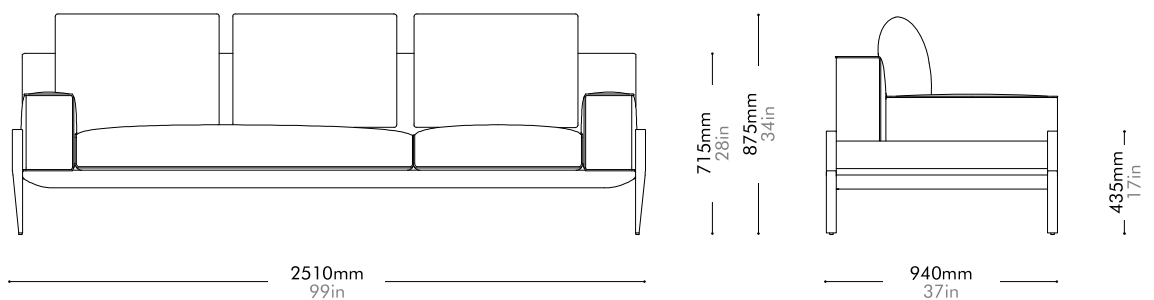

Lead time: 10-12 weeks

COM/COL		¥981,000
Fabric	C	¥981,000
	B	¥1,412,000
	A	¥1,563,000
Leather	C	¥1,435,000
	B	¥1,863,000
	A	¥2,265,000
PU Leather		¥981,000