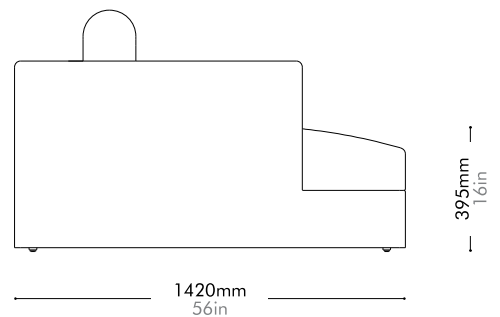

Atelier Small Chaise Lounge L-Skirt by Space Copenhagen

AT-S460-L

Materials	Solid wood and plywood frame, upholstery	
Dimensions	W1020 x D1420 x H750mm; SH: 395mm | W40" x D56" x H30"; SH: 16"	
Weight	40.0kg | 88lb	
Upholstery	6.6M	
Shipping Volume	1.23CBM	
Pkg Dimensions	FCL	W1120 x D1520 x H720mm; 50.30kg | W44" x D60" x H28"; 111lb
	LCL/AIR	W1140 x D1540 x H815mm; 70.70kg | W45" x D61" x H32"; 156lb

Oak / Walnut Lead time: 10-12 weeks

COM/COL		¥394,000
Fabric	C	¥394,000
	B	¥538,000
	A	¥589,000