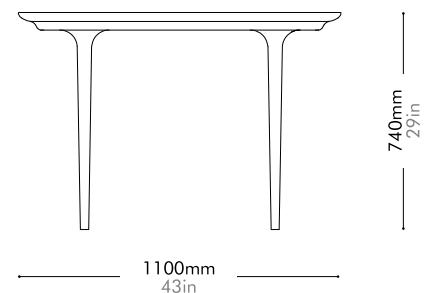

Lunar Dining Table W2400

by Space Copenhagen

LN-T410-2400

Materials	Solid wood legs, wood veneer top		
Dimensions	W2400 x D1100 x H740mm | W94" x D43" x H29"		
Weight	55.0kg | 121lb		
Upholstery			
Shipping Volume	0.47 + 0.15CBM		
Pkg Dimensions	FCL	W2500 x D1200 x H155mm; 57.99kg | W98" x D47" x H6"; 128lb	
		W430 x D430 x H825mm; 12.47kg | W17" x D17" x H32"; 27lb	
LCL/AIR		W2540 x D1240 x H245mm; 94.59kg | W100" x D49" x H10"; 209lb	
		W430 x D430 x H825mm; 12.47kg | W17" x D17" x H32"; 27lb	

Oak Lead time: 10-12 weeks
¥536,000

Walnut Lead time: 10-12 weeks
¥751,000