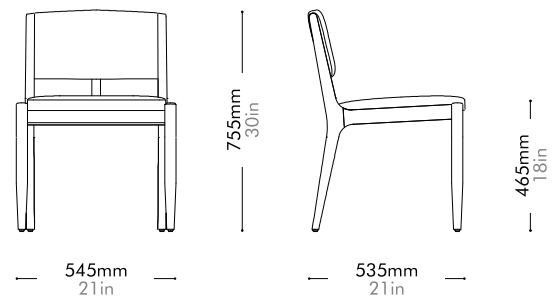

Hugo Dining Chair

by Meyer Davis

WG-S210

Materials	Solid wood frame, upholstery, stainless steel hairline aged dark
Dimensions	W545 x D535 x H755mm; SH: 465mm | W21" x D21" x H30"; SH: 18"
Weight	7.7kg | 17lb
Upholstery	0.8M | 22.0SF
Shipping Volume	0.31CBM
Pkg Dimensions	FCL W610 x D600 x H840mm; 12.92kg | W24" x D24" x H33"; 28lb
	LCL/AIR W650 x D640 x H930mm; 17.75kg | W26" x D25" x H37"; 39lb

Oak		Lead time: 10-12 weeks
COM/COL		¥172,000
Fabric	C	¥172,000
	B	¥188,000
	A	¥194,000
Leather	C	¥203,000
	B	¥229,000
	A	¥253,000
PU Leather		¥172,000

Walnut		Lead time: 10-12 weeks
COM/COL		¥215,000
Fabric	C	¥215,000
	B	¥231,000
	A	¥236,000
Leather	C	¥246,000
	B	¥271,000
	A	¥295,000
PU Leather		¥215,000