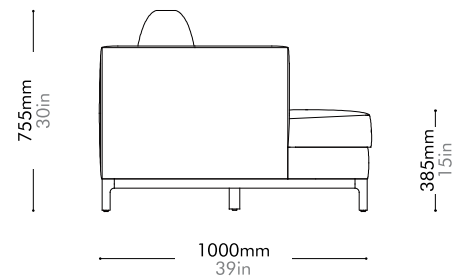

QI Sofa

Two Seater

by Neri&Hu

QI-S420

Materials	Solid wood base, upholstery
Dimensions	W1750 x D1000 x H755mm; SH: 385mm | W69" x D39" x H30"; SH: 15"
Weight	80.0kg | 176lb
Upholstery	11.0M | 264.0SF
Shipping Volume	1.45CBM
Pkg Dimensions	FCL W1835 x D1085 x H730mm; 91.64kg | W72" x D43" x H29"; 202lb
	LCL/AIR W1855 x D1105 x H825mm; 115.46kg | W73" x D44" x H32"; 255lb

Oak Lead time: 10-12 weeks

COM/COL		¥633,000
Fabric	C	¥633,000
	B	¥874,000
	A	¥959,000
Leather	C	¥1,029,000
	B	¥1,363,000
	A	¥1,677,000
PU Leather		¥633,000

Walnut Lead time: 10-12 weeks

COM/COL		¥643,000
Fabric	C	¥643,000
	B	¥884,000
	A	¥969,000
Leather	C	¥1,039,000
	B	¥1,374,000
	A	¥1,687,000
PU Leather		¥643,000