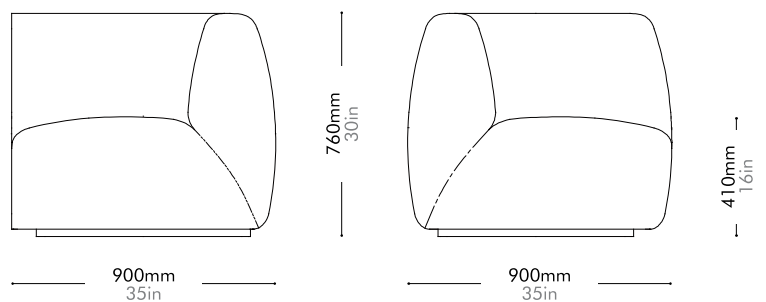

Infinity End R

by Space
Copenhagen

IF-S440-R

Materials	Solid wood and plywood frame, upholstery	
Dimensions	W900 x D900 x H760mm; SH: 410mm | W35" x D35" x H30"; SH: 16"	
Weight	37.0kg | 82lb	
Upholstery	4.1M | 66.OSF	
Shipping Volume	0.79CBM	
Pkg Dimensions	FCL	W965 x D965 x H845mm; 45.19kg | W38" x D38" x H33"; 100lb
	LCL/AIR	W985 x D985 x H940mm; 56.46kg | W39" x D39" x H37"; 125lb

Lead time: 10-12 weeks

COM/COL		¥365,000
Fabric	C	¥365,000
	B	¥438,000
	A	¥463,000
Leather	C	¥435,000
	B	¥503,000
	A	¥567,000
PU Leather		¥365,000