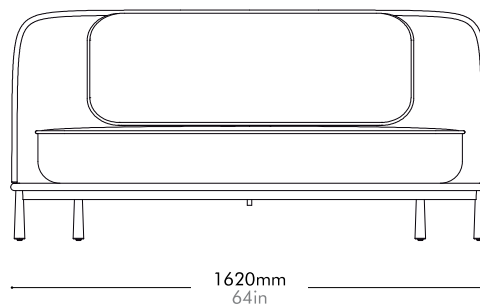

Arc Sofa Love Seat by Hallgeir Homstvedt

AR-S430

Materials	Wood veneer base, steel black powder coat matt leg, upholstery
Dimensions	W1620 x D880 x H785mm; SH: 395mm | W64" x D35" x H31"; SH: 15"
Weight	68.0kg | 150lb
Upholstery	7.2M | 165.0SF
Shipping Volume	1.46CBM
Pkg Dimensions	FCL W1705 x D965 x H890mm; 80.03kg | W67" x D38" x H35"; 176lb LCL/AIR W1725 x D985 x H985mm; 99.78kg | W68" x D39" x H39"; 220lb

Oak		Lead time: 10-12 weeks
COM/COL		¥587,000
Fabric	C	¥587,000
	B	¥758,000
	A	¥818,000
Leather	C	¥895,000
	B	¥1,150,000
	A	¥1,389,000
PU Leather		¥587,000

Walnut		Lead time: 10-12 weeks
COM/COL		¥613,000
Fabric	C	¥613,000
	B	¥785,000
	A	¥845,000
Leather	C	¥921,000
	B	¥1,176,000
	A	¥1,415,000
PU Leather		¥613,000