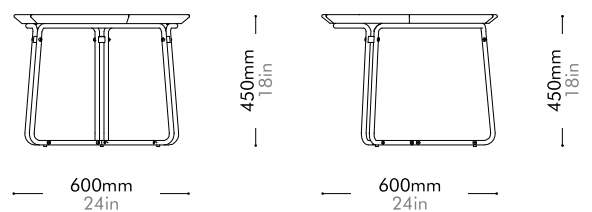

QT Coffee Table C600 by Nic Graham

QT-T210-600

Materials	Wood veneer top, stainless steel hairline gold & steel black powder coat matt
Dimensions	C600 x H450mm | C24" x H18"
Weight	7.0kg | 15lb
Upholstery	
Shipping Volume	0.24CBM
Pkg Dimensions	FCL W665 x D665 x H535mm; 10.60kg | W26" x D26" x H21"; 23lb
	LCL/AIR W685 x D685 x H630mm; 16.05kg | W27" x D27" x H25"; 35lb

Oak Lead time: 10-12 weeks

¥197,000

Walnut Lead time: 10-12 weeks

¥211,000