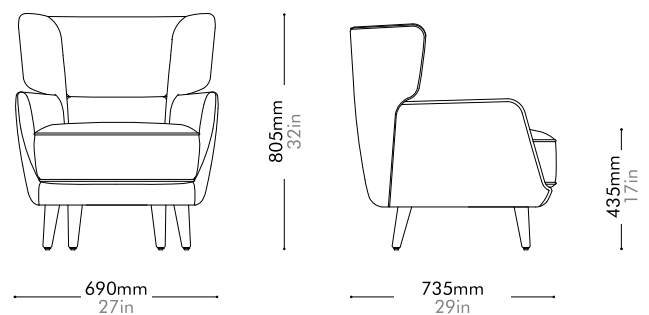

Teddy Fold Lounge Chair by Meyer Davis

WG-S120

Materials	Solid wood leg, upholstery
Dimensions	W690 x D735 x H805mm; SH: 435mm | W27" x D29" x H32"; SH: 17"
Weight	23.0kg | 51lb
Upholstery	3.5M | 88.0SF
Shipping Volume	0.54CBM
Pkg Dimensions	FCL W755 x D800 x H890mm; 29.95kg | W30" x D31" x H35"; 66lb
	LCL/AIR W795 x D840 x H980mm; 37.71kg | W31" x D33" x H39"; 83lb

Oak Lead time: 10-12 weeks

COM/COL		¥302,000
Fabric	C	¥302,000
	B	¥393,000
	A	¥424,000
Leather	C	¥442,000
	B	¥561,000
	A	¥673,000
PU Leather		¥302,000

Walnut Lead time: 10-12 weeks

COM/COL		¥308,000
Fabric	C	¥308,000
	B	¥399,000
	A	¥430,000
Leather	C	¥448,000
	B	¥567,000
	A	¥679,000
PU Leather		¥308,000