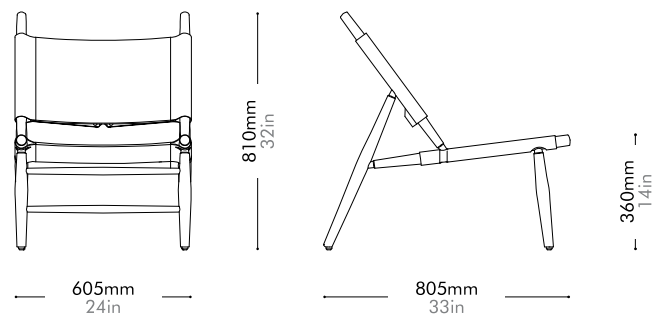

Triangle Chair (1952) by Vilhelm Wohlert

VW-S110

Materials	Solid wood frame, saddle leather seat and back
Dimensions	W605 x D850 x H810mm; SH: 360mm | W24" x D33" x H32"; SH: 14"
Weight	5.0kg | 11lb
Upholstery	
Shipping Volume	0.55CBM
Pkg Dimensions	FCL W670 x D915 x H895mm; 12.08kg | W26" x D36" x H35"; 27lb
	LCL/AIR W690 x D935 x H990mm; 19.58kg | W27" x D37" x H39"; 43lb

Oak Lead time: 10-12 weeks

Walnut Lead time: 10-12 weeks

Saddle Leather **¥345,000**

Saddle Leather **¥378,000**