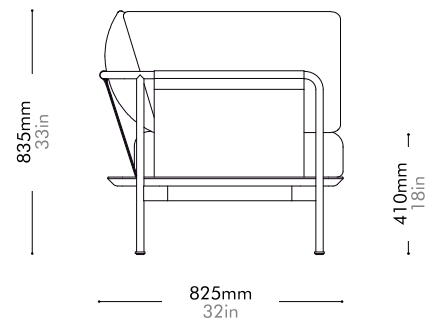

Crawford Dining Chair U by Tom Fereday

CR-S210-UP

Materials	Steel black powder coat matt, upholstered seat, solid wood back
Dimensions	W455 x D500 x H780mm; SH: 460mm W18" x D20" x H31"; SH: 18"
Weight	6.0kg 13lb
Upholstery	0.6M 10.0SF
Shipping Volume	0.30CBM
Pkg Dimensions	FCL W600 x D600 x H830mm; 11.11kg W24" x D24" x H33"; 25lb
	LCL/AIR W620 x D620 x H925mm; 15.58kg W24" x D24" x H36"; 34lb