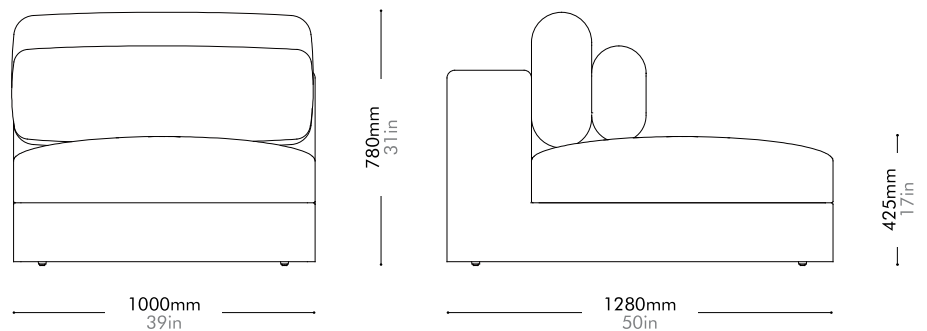

Atelier Center-Skirt

by Space Copenhagen

AT-S410

Materials	Solid wood and plywood frame, upholstery	
Dimensions	W1000 x D1280 x H780mm; SH: 425mm | W39" x D50" x H31"; SH: 17"	
Weight	30.0kg | 66lb	
Upholstery	7.3M	
Shipping Volume	1.14CBM	
Pkg Dimensions	FCL	W1100 x D1380 x H750mm; 39.85kg | W43" x D54" x H29"; 88lb
	LCL/AIR	W1120 x D1400 x H845mm; 58.07kg | W44" x D55" x H33"; 128lb

Oak / Walnut Lead time: 10-12 weeks

COM/COL		¥361,000
Fabric	C	¥361,000
	B	¥515,000
	A	¥569,000