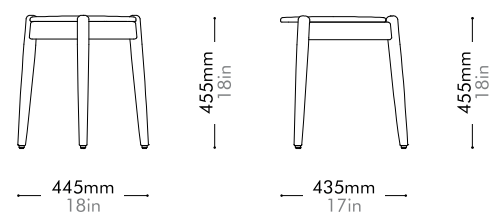

Louisiana Side Table by Vilhelm Wohlert

VW-T110

Materials	Solid wood
Dimensions	W445 x D435 x H455mm; SH: 445mm | W18" x D17" x H18"; SH: 18"
Weight	2.5kg | 12lb
Upholstery	
Shipping Volume	0.14CBM
Pkg Dimensions	FCL W510 x D500 x H540mm; 5.23kg | W20" x D20" x H21"; 12lb
	LCL/AIR W530 x D520 x H560mm; 8.43kg | W21" x D20" x H22"; 19lb

Oak Lead time: 10-12 weeks

¥73,000

Walnut Lead time: 10-12 weeks

¥91,000