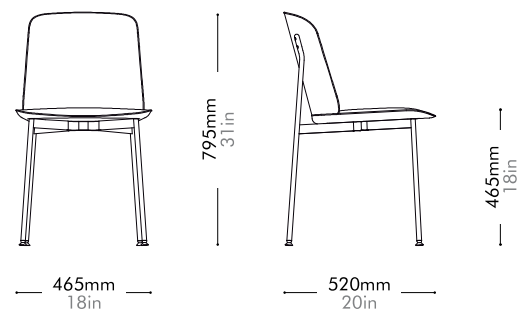

Crawford Soft Dining Chair

by Tom Fereday

CR-S220

Materials	Steel black powder coat matt, upholstered seat and back
Dimensions	W465 x D520 x H795mm; SH: 465mm | W18" x D20" x H31"; SH: 18"
Weight	7.0kg | 15lb
Upholstery	0.9M | 18.0SF
Shipping Volume	0.30CBM
Pkg Dimensions	FCL W600 x D600 x H830mm; 12.11kg | W24" x D24" x H33"; 27lb
	LCL/AIR W620 x D620 x H925mm; 16.58kg | W24" x D24" x H36"; 37lb

Lead time: 10-12 weeks

COM/COL		¥128,000
Fabric	C	¥128,000
	B	¥146,000
	A	¥153,000
Leather	C	¥152,000
	B	¥173,000
	A	¥193,000
PU Leather		¥128,000