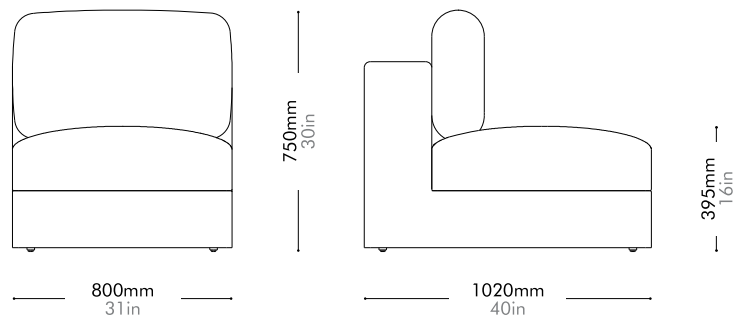

Oak / Walnut Lead time: 10-12 weeks

COM/COL		¥247,000
Fabric	C	¥247,000
	B	¥320,000
	A	¥346,000

425mm
17in

425mm
17in

Atelier Small Center-Skirt by Space Copenhagen

AT-S440

Materials	Solid wood and plywood frame, upholstery	
Dimensions	W800 x D1020 x H750mm; SH: 395mm W31" x D40" x H30"; SH: 16"	
Weight	20.0kg 44lb	
Upholstery	5.0M	
Shipping Volume	0.73CBM	
Pkg Dimensions	FCL	W900 x D1120 x H720mm; 27.45kg W35" x D44" x H28"; 61lb
	LCL/AIR	W920 x D1140 x H815mm; 39.64kg W36" x D45" x H32"; 87lb

Oak / Walnut Lead time: 10-12 weeks

COM/COL		¥264,000
Fabric	C	¥264,000
	B	¥357,000
	A	¥390,000

Atelier Small Corner-Skirt by Space Copenhagen

AT-S450

Materials	Solid wood and plywood frame, upholstery
Dimensions	W1020 x D1020 x H750mm; SH: 395mm W40" x D40" x H30"; SH: 16"
Weight	30.0kg 66lb
Upholstery	5.5M
Shipping Volume	0.90CBM
Pkg Dimensions	FCL W1120 x D1120 x H720mm; 38.46kg W44" x D44" x H28"; 85lb LCL/AIR W1140 x D1140 x H815mm; 53.57kg W45" x D45" x H32"; 118lb