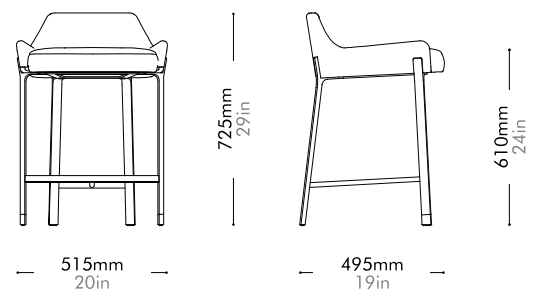

Lead time: 10-12 weeks

COM/COL		¥165,000
Fabric	C	¥165,000
	B	¥193,000
	A	¥203,000
Leather	C	¥189,000
	B	¥214,000
	A	¥237,000
PU Leather		¥165,000

Blink Counter Stool SH610

by Yabu Pushelberg

BL-S610-610

Materials	Stainless steel hairline gold, steel black powder coat sand burst, upholstery
Dimensions	W515 x D495 x H725mm; SH: 610mm W20" x D19" x H29"; SH: 24"
Weight	9.0kg 20lb
Upholstery	1.2M 19.8SF
Shipping Volume	0.31CBM
Pkg Dimensions	FCL W600 x D600 x H860mm; 14.33kg W24" x D24" x H34"; 32lb
	LCL/AIR W620 x D620 x H955mm; 18.80kg W24" x D24" x H38"; 41lb

Lead time: 10-12 weeks

COM/COL		¥176,000
Fabric	C	¥176,000
	B	¥203,000
	A	¥212,000
Leather	C	¥199,000
	B	¥221,000
	A	¥243,000
PU Leather		¥176,000

Blink Bar Stool SH750

by Yabu Pushelberg

BL-S610-750

Materials	Stainless steel hairline gold, steel black powder coat sand burst, upholstery
Dimensions	W515 x D510 x H865mm; SH: 750mm W20" x D20" x H34"; SH: 30"
Weight	9.5kg 21lb
Upholstery	1.2M 19.8SF
Shipping Volume	0.36CBM
Pkg Dimensions	FCL W600 x D600 x H1000mm; 15.90kg W24" x D24" x H39"; 35lb
	LCL/AIR W620 x D620 x H1095mm; 20.37kg W24" x D24" x H43"; 45lb

Lead time: 10-12 weeks

COM/COL		¥181,000
Fabric	C	¥181,000
	B	¥209,000
	A	¥219,000
Leather	C	¥205,000
	B	¥229,000
	A	¥252,000
PU Leather		¥181,000

Blink Lounge Chair by Yabu Pushelberg

BL-S410

Materials	Stainless steel hairline gold, steel black powder coat sand brust, upholstery
Dimensions	W695 x D800 x H820mm; SH: 430mm W27" x D31" x H32"; SH: 17"
Weight	31.0kg 68lb
Upholstery	4.4M 82.5SF
Shipping Volume	0.59CBM
Pkg Dimensions	FCL W760 x D865 x H905mm; 38.37kg W30" x D34" x H36"; 85lb
	LCL/AIR W780 x D885 x H1000mm; 46.39kg W31" x D35" x H39"; 102lb