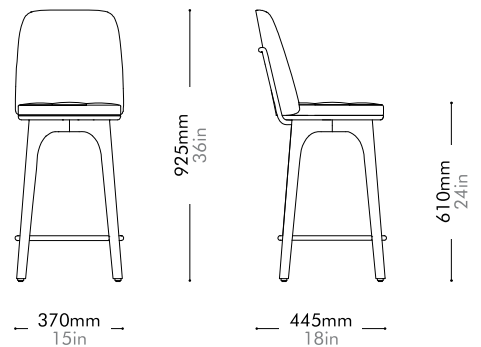

Utility Bar Chair SH610

by Neri&Hu

UT-S310-610

Materials	Solid wood legs, plywood panel, steel hairline aged gold, upholstery
Dimensions	W370 x D445 x H925mm; SH: 610mm | W15" x D18" x H36"; SH: 24"
Weight	7.0kg | 15lb
Upholstery	0.9M | 12.1SF
Shipping Volume	0.22CBM
Pkg Dimensions	FCL W435 x D510 x H1010mm; 12.49kg | W17" x D20" x H40"; 28lb LCL/AIR W455 x D530 x H1105mm; 15.29kg | W20" x D21" x H44"; 34lb

Oak		Lead time: 10-12 weeks
COM/COL		¥170,000
Fabric	C	¥170,000
	B	¥189,000
	A	¥196,000
Leather	C	¥184,000
	B	¥200,000
	A	¥214,000
PU Leather		¥170,000

Walnut		Lead time: 10-12 weeks
COM/COL		¥186,000
Fabric	C	¥186,000
	B	¥205,000
	A	¥212,000
Leather	C	¥201,000
	B	¥216,000
	A	¥230,000
PU Leather		¥186,000