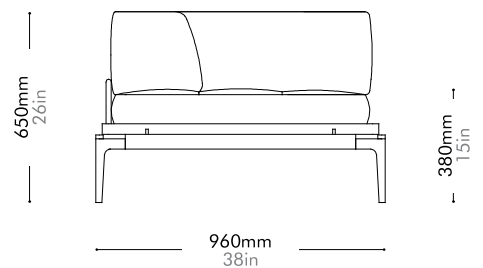

Dawn Bed

Double Size

by Space
Copenhagen

DA-B110-D

Materials	Stainless steel oil rubbed copper, steel black powder coat matt, solid wood with wood veneer frame, upholstery back	
Dimensions	W1700 x D2130 x H1100mm W67" x D84" x H43"	
Weight	48.0kg 106lb	
Upholstery	1.8M 15.0SF	
Shipping Volume	0.16+0.63CBM	
Pkg Dimensions	FCL	W2080 x D240 x H330mm; 23.43kg W82" x D9" x H13"; 52lb
		W1800 x D1100 x H320mm; 35.53kg W71" x D43" x H13"; 78lb
	LCL/AIR	W2120 x D280 x H420mm; 30.33kg W83" x D11" x H17"; 67lb
		W1840 x D1140 x H410mm; 59.90kg W72" x D45" x H16"; 132lb

Dawn Bed

King Size

by Space Copenhagen

DA-B110-K

Materials	Stainless steel oil rubbed copper, steel black powder coat matt, solid wood with wood veneer frame, upholstery back	
Dimensions	W2100 x D2130 x H1100mm W83" x D84" x H43"	
Weight	56.0kg 123lb	
Upholstery	2.0M 19.0SF	
Shipping Volume	0.17+0.77CBM	
Pkg Dimensions	FCL	W2180 x D240 x H330mm; 27.58kg W86" x D9" x H13"; 61lb
		W2200 x D1100 x H320mm; 40.95kg W87" x D43" x H13"; 90lb
	LCL/AIR	W2220 x D280 x H420mm; 34.80kg W87" x D11" x H17"; 77lb
		W2240 x D1140 x H410mm; 70.62kg W88" x D45" x H16"; 156lb

Discipline Sofa Half Back L

by Neri&Hu

DS-S430-L

Materials	Solid wood and wood veneer base, stainless steel hairline aged gold legs and brackets, upholstery		
Dimensions	W2180 x D960 x H650mm; SH: 380mm W86" x D38" x H26"; SH: 15"		
Weight	95.0kg 209lb		
Upholstery	4.5M 90.0SF	Fabric + Leather	1.6M+70.0SF
Shipping Volume	1.79CBM		
Pkg Dimensions	FCL	W2265 x D1045 x H755mm; 108.59kg W89" x D41" x H30"; 240lb	
	LCL/AIR	W2305 x D1085 x H845mm; 137.65kg W91" x D43" x H33"; 303lb	