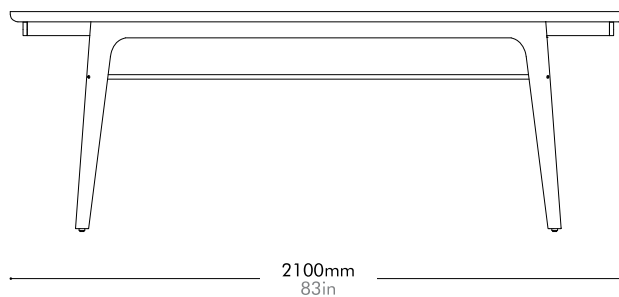

LCL/AIR W2220 x D1020 x H280mm; 90.38kg | W87" x D40" x H11"; 199lb

W215 x D265 x H765mm; 8.68kg | W8" x D10" x H30"; 19lb

Oak Lead time: 10-12 weeks

¥508,000

Walnut Lead time: 10-12 weeks

¥668,000

Utility Café Table H1050 by Neri&Hu