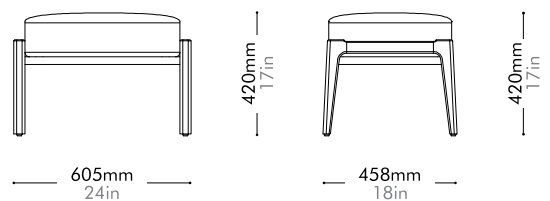

Alva Sofa

by AvroKO

BR-S421

Materials	Solid wood frame, upholstery, stainless steel hairline gold		
Dimensions	W1800 x D795 x H720mm; SH: 420mm W71" x D31" x H28"; SH: 17"		
Weight	60.0kg 132lb		
Upholstery	6.6M 154.OSF		
Shipping Volume	1.37CBM		
Pkg Dimensions	FCL	W1885 x D880 x H825mm; 71.55kg W74" x D35" x H32"; 158lb	
	LCL/AIR	W1925 x D920 x H915mm; 92.13kg W76" x D36" x H36"; 203lb	

Alva Ottoman

by AvroKO

BR-S510

Materials	Solid wood frame, upholstery
Dimensions	W605 x D458 x H420mm; SH: 420mm W24" x D18" x H17"; SH: 17"
Weight	5.0kg 11lb
Upholstery	1.1M 19.0SF
Shipping Volume	0.18CBM
Pkg Dimensions	FCL W670 x D523 x H505mm; 8.02kg W26" x D21" x H20"; 18lb
	LCL/AIR W710 x D563 x H595mm; 12.66kg W28" x D22" x H23"; 28lb

Arc Highback Lounge Chair

by Hallgeir Homstvedt

AR-S121

Materials	Wood veneer base, steel black powder coat matt leg, upholstery
Dimensions	W900 x D855 x H1160mm; SH: 395mm W35" x D34" x H46"; SH: 15"
Weight	43.0kg 95lb
Upholstery	6.6M 154.0SF
Shipping Volume	1.17CBM
Pkg Dimensions	FCL W985 x D940 x H1265mm; 55.40kg W39" x D37" x H50"; 122lb LCL/AIR W1005 x D960 x H1360mm; 66.61kg W40" x D38" x H54"; 147lb