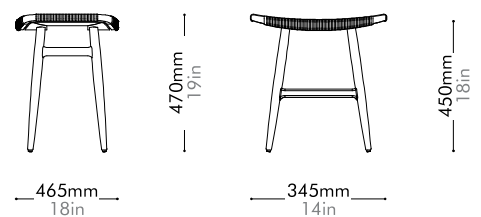

Oak Lead time: 10-12 weeks

Walnut Lead time: 10-12 weeks

Saddle Leather **¥157,000**

Saddle Leather **¥189,000**

Freja Stool SH450 Leather Stripe Seat by Space Copenhagen

FE-S610-LS

Materials	Solid wood frame, leather stripe seat
Dimensions	W465 x D345 x H470mm; SH: 450mm W18" x D14" x H19"; SH: 18"
Weight	3.0kg 7lb
Upholstery	7.0SF
Shipping Volume	0.12CBM
Pkg Dimensions	FCL W530 x D410 x H555mm; 5.62kg W21" x D16" x H22"; 12lb
	LCL/AIR W570 x D450 x H645mm; 8.60kg W22" x D18" x H25"; 19lb

Oak Lead time: 10-12 weeks

Walnut Lead time: 10-12 weeks

Saddle Leather **¥160,000**

Saddle Leather **¥196,000**

Freja Stool SH450 Paper Cord Seat by Space Copenhagen

FE-S610-PC

Materials	Solid wood frame, paper cord seat
Dimensions	W465 x D345 x H470mm; SH: 450mm W18" x D14" x H19"; SH: 18"
Weight	3.0kg 7lb
Upholstery	
Shipping Volume	0.12CBM
Pkg Dimensions	FCL W530 x D410 x H555mm; 5.62kg W21" x D16" x H22"; 12lb
	LCL/AIR W570 x D450 x H645mm; 8.60kg W22" x D18" x H25"; 19lb

Oak Lead time: 10-12 weeks
¥141,000

Walnut Lead time: 10-12 weeks
¥173,000

Freja Bar Stool SH610 Leather Seat by Space Copenhagen

FE-S310-LE

Materials	Solid wood frame, leather seat
Dimensions	W465 x D345 x H630mm; SH: 610mm W18" x D14" x H25"; SH:24"
Weight	3.3kg 7lb
Upholstery	5.0SF
Shipping Volume	0.16CBM
Pkg Dimensions	FCL W530 x D410 x H715mm; 6.80kg W21" x D16" x H28"; 15lb
	LCL/AIR W570 x D450 x H805mm; 9.78kg W22" x D18" x H32"; 22lb