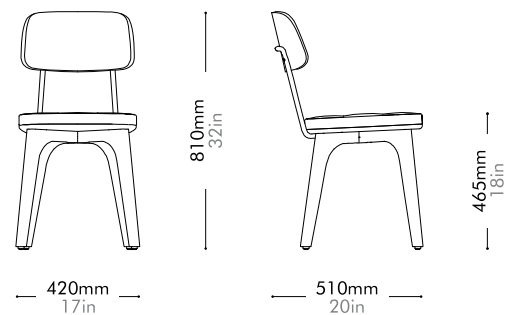

Utility Chair V

by Neri&Hu

UT-S210-WD

Materials	Solid wood legs, plywood panel, steel hairline aged gold, upholstery
Dimensions	W420 x D510 x H810mm; SH: 465mm | W17" x D20" x H32"; SH: 18"
Weight	6.5kg | 14lb
Upholstery	0.3M | 5.5SF
Shipping Volume	0.30CBM
Pkg Dimensions	FCL W600 x D600 x H830mm; 11.61kg | W24" x D24" x H33"; 26lb
	LCL/AIR W620 x D620 x H925mm; 16.08kg | W24" x D24" x H36"; 35lb

Oak		Lead time: 10-12 weeks
COM/COL		¥140,000
Fabric	C	¥140,000
	B	¥147,000
	A	¥149,000
Leather	C	¥147,000
	B	¥153,000
	A	¥160,000
PU Leather		¥140,000

Walnut		Lead time: 10-12 weeks
COM/COL		¥158,000
Fabric	C	¥158,000
	B	¥165,000
	A	¥167,000
Leather	C	¥165,000
	B	¥171,000
	A	¥178,000
PU Leather		¥158,000