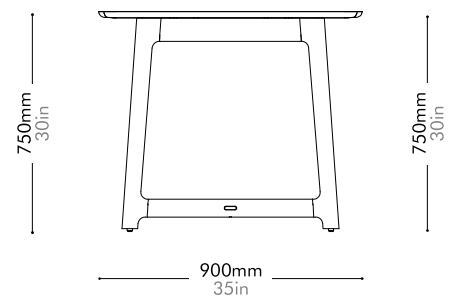

Mandarin Dining Table

W2400

by Neri&Hu

MA-T410-2400

Materials	Solid wood frame, wood veneer top, stainless steel hairline gold, blackened stainless steel		
Dimensions	W2400 x D900 x H750mm | W94" x D35" x H30"		
Weight	48.0kg | 106lb		
Upholstery			
Shipping Volume	0.36+0.12CBM		
Pkg Dimensions	FCL	W2480 x D980 x H150mm; 45.43kg | W98" x D39" x H6"; 100lb	
		W820 x D800 x H180mm; 12.45kg | W32" x D31" x H7"; 27lb	
	LCL/AIR	W2500 x D1000 x H245mm; 74.48kg | W98" x D39" x H10"; 164lb	
		W840 x D820 x H275mm; 20.45kg | W33" x D32" x H11"; 45lb	

Oak	Lead time: 10-12 weeks
	¥467,000

Walnut	Lead time: 10-12 weeks
	¥656,000