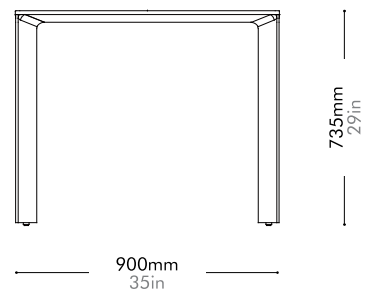

Taylor Dining Table

by Yabu Pushelberg

TA-T410

Materials	Solid wood legs, wood veneer top, stainless steel hairline black, steel black powder coat matt
Dimensions	W2000 x D900 x H735mm | W79" x D35" x H29"
Weight	39.0kg | 86lb
Upholstery	
Shipping Volume	0.48CBM
Pkg Dimensions	FCL W2085 x D985 x H235mm; 46.08kg | W82" x D39" x H9"; 102lb LCL/AIR W2125 x D1025 x H325mm; 71.39kg | W84" x D40" x H13"; 157lb

Oak Lead time: 10-12 weeks
¥486,000

Walnut Lead time: 10-12 weeks
¥561,000