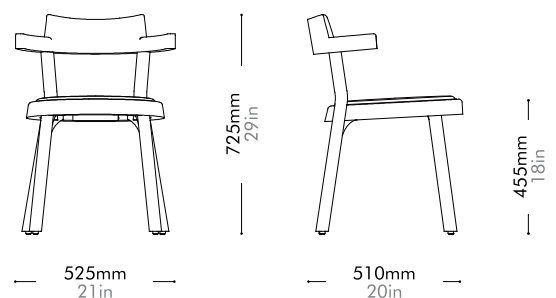

Pagoda Chair Upholstery - Silver Aluminum Leg by BassamFellows

PA-S210-AL1

Materials	Solid wood frame, upholstery, aluminum alloy
Dimensions	W525 x D510 x H725mm; SH: 455mm | W21" x D20" x H29"; SH: 18"
Weight	6.5kg | 14lb
Upholstery	0.5M | 5.0SF
Shipping Volume	0.06CBM
Pkg Dimensions	FCL W705 x D567 x H1155mm; 8.05kg | W28" x D22" x H6"; 18lb
	LCL/AIR W745 x D607 x H245mm; 13.31kg | W29" x D27" x H10"; 29lb

Oak Lead time: 10-12 weeks

COM/COL		¥170,000
Fabric	C	¥170,000
	B	¥177,000
	A	¥179,000
Leather	C	¥177,000
	B	¥184,000
	A	¥190,000
PU Leather		¥170,000

Walnut Lead time: 10-12 weeks

COM/COL		¥205,000
Fabric	C	¥205,000
	B	¥212,000
	A	¥215,000
Leather	C	¥212,000
	B	¥220,000
	A	¥227,000
PU Leather		¥205,000