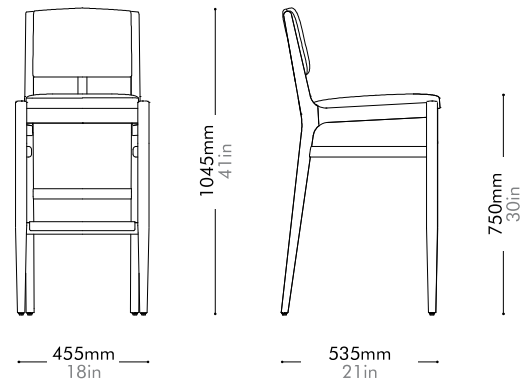

Hugo Arm Chair by Meyer Davis

WG-S211

Materials	Solid wood frame, upholstery, stainless steel hairline aged dark
Dimensions	W590 x D540 x H755mm; SH: 465mm W23" x D21" x H30"; SH: 18"
Weight	8.7kg 19lb
Upholstery	0.8M 22.0SF
Shipping Volume	0.33CBM
Pkg Dimensions	FCL W655 x D605 x H840mm; 14.10kg W26" x D24" x H33"; 31lb
	LCL/AIR W695 x D645 x H930mm; 19.31kg W27" x D25" x H37"; 43lb

Hugo Bar Stool by Meyer Davis

WG-S310-750

Materials	Solid wood frame, upholstery, stainless steel hairline aged dark
Dimensions	W455 x D535 x H1045mm; SH: 750mm W18" x D21" x H41"; SH: 30"
Weight	9.0kg 20lb
Upholstery	0.7M 20.0SF
Shipping Volume	0.35CBM
Pkg Dimensions	FCL W520 x D600 x H1130mm; 16.14kg W20" x D24" x H44"; 36lb
	LCL/AIR W560 x D640 x H1220mm; 20.30kg W22" x D25" x H48"; 45lb

Hugo Counter Stool by Meyer Davis

WG-S310-660

Materials	Solid wood frame, upholstery, stainless steel hairline aged dark
Dimensions	W455 x D535 x H955mm; SH: 660mm W18" x D21" x H38"; SH: 26"
Weight	8.5kg 19lb
Upholstery	0.7M 20.0SF
Shipping Volume	0.32CBM
Pkg Dimensions	FCL W520 x D600 x H1040mm; 14.90kg W20" x D24" x H41"; 33lb
	LCL/AIR W560 x D640 x H1130mm; 19.06kg W22" x D25" x H44"; 42lb