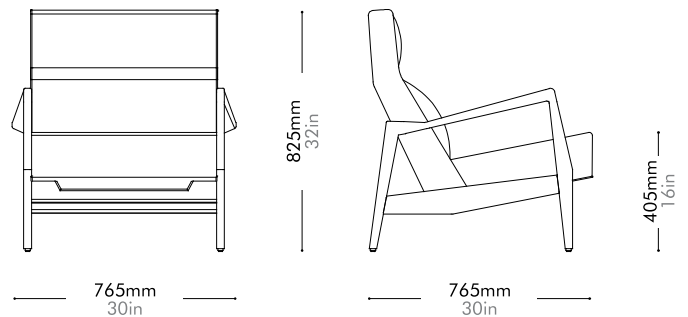

Risom Lounge Chair by Jens Risom

RI-S111

Materials	Solid wood frame, upholstery
Dimensions	W765 x D765 x H825mm; SH: 405mm | W30" x D30" x H32"; SH: 16"
Weight	22.5kg | 50lb
Upholstery	2.5M | 50.0SF
Shipping Volume	0.63CBM
Pkg Dimensions	FCL W830 x D830 x H910mm; 30.07kg | W33" x D33" x H36"; 66lb LCL/AIR W870 x D870 x H1000mm; 38.86kg | W34" x D34" x H39"; 88lb

Oak		Lead time: 10-12 weeks
COM/COL		¥343,000
Fabric	C	¥343,000
	B	¥404,000
	A	¥426,000
Leather	C	¥422,000
	B	¥493,000
	A	¥560,000
PU Leather		¥343,000

Walnut		Lead time: 10-12 weeks
COM/COL		¥378,000
Fabric	C	¥378,000
	B	¥439,000
	A	¥460,000
Leather	C	¥457,000
	B	¥528,000
	A	¥594,000
PU Leather		¥378,000