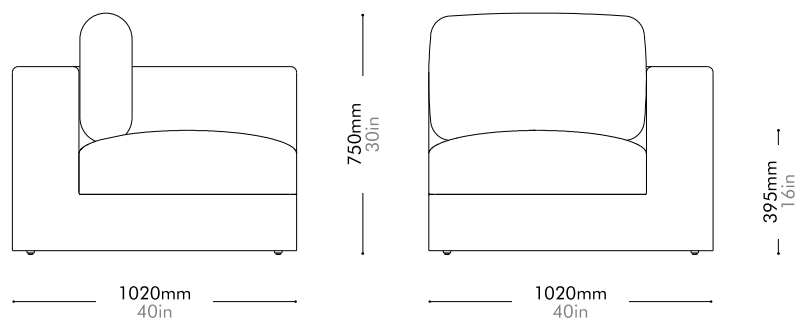

Oak / Walnut Lead time: 10-12 weeks

COM/COL		¥247,000
Fabric	C	¥247,000
	B	¥320,000
	A	¥346,000

425mm
17in

425mm
17in

Atelier Small Center-Skirt by Space Copenhagen

AT-S440

Materials	Solid wood and plywood frame, upholstery	
Dimensions	W800 x D1020 x H750mm; SH: 395mm W31" x D40" x H30"; SH: 16"	
Weight	20.0kg 44lb	
Upholstery	5.0M	
Shipping Volume	0.73CBM	
Pkg Dimensions	FCL	W900 x D1120 x H720mm; 27.45kg W35" x D44" x H28"; 61lb
	LCL/AIR	W920 x D1140 x H815mm; 39.64kg W36" x D45" x H32"; 87lb

Oak / Walnut Lead time: 10-12 weeks

COM/COL		¥264,000
Fabric	C	¥264,000
	B	¥357,000
	A	¥390,000

Atelier Small Corner-Skirt by Space Copenhagen

AT-S450

Materials	Solid wood and plywood frame, upholstery
Dimensions	W1020 x D1020 x H750mm; SH: 395mm W40" x D40" x H30"; SH: 16"
Weight	30.0kg 66lb
Upholstery	5.5M
Shipping Volume	0.90CBM
Pkg Dimensions	FCL W1120 x D1120 x H720mm; 38.46kg W44" x D44" x H28"; 85lb LCL/AIR W1140 x D1140 x H815mm; 53.57kg W45" x D45" x H32"; 118lb

Oak / Walnut Lead time: 10-12 weeks

COM/COL		¥304,000
Fabric	C	¥304,000
	B	¥424,000
	A	¥466,000

Atelier Small Chaise Lounge L-Skirt by Space Copenhagen

AT-S460-L

Materials	Solid wood and plywood frame, upholstery	
Dimensions	W1020 x D1420 x H750mm; SH: 395mm W40" x D56" x H30"; SH: 16"	
Weight	40.0kg 88lb	
Upholstery	6.6M	
Shipping Volume	1.23CBM	
Pkg Dimensions	FCL	W1120 x D1520 x H720mm; 50.30kg W44" x D60" x H28"; 111lb
	LCL/AIR	W1140 x D1540 x H815mm; 70.70kg W45" x D61" x H32"; 156lb