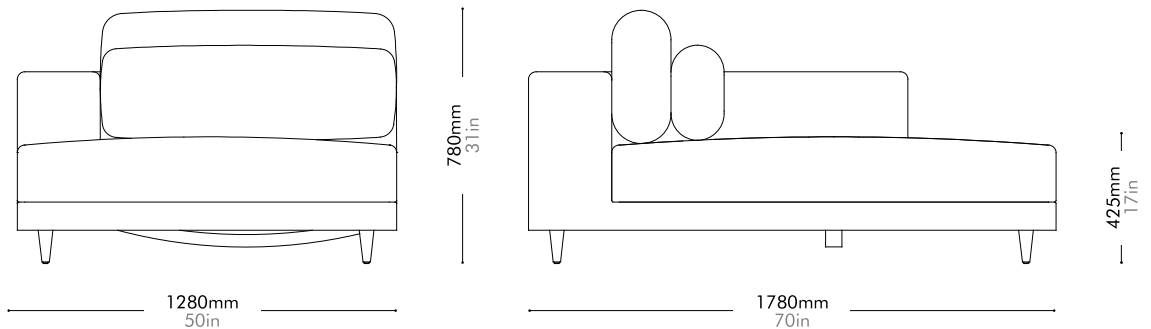

Atelier Chaise Lounge L-Leg by Space Copenhagen

AT-S431-L

Materials	Solid wood and plywood frame, upholstery		
Dimensions	W1280 x D1780 x H780mm; SH: 425mm | W50" x D70" x H31"; SH: 17"		
Weight	60.0kg | 132lb		
Upholstery	11.2M		
Shipping Volume	1.95CBM		
Pkg Dimensions	FCL	W1380 x D1880 x H750mm; 74.0kg | W54" x D74" x H30"; 163lb	
	LCL/AIR	W1400 x D1900 x H845mm; 104.91kg | W55" x D75" x H33"; 231lb	

Oak / Walnut	Lead time: 10-12 weeks	
COM/COL	¥545,000	
Fabric	C	¥545,000
	B	¥784,000
	A	¥867,000