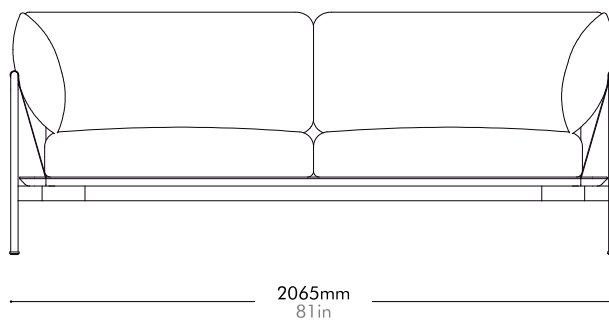

CR-S421-R2

Materials	Wood veneer base, steel black powder coat matt, upholstery
Dimensions	W2065 x D825 x H835mm; SH: 410mm | W81" x D32" x H33"; SH: 18"
Weight	72.0kg | 159lb
Upholstery	9.6M | 270.OSF
Shipping Volume	1.84CBM
Pkg Dimensions	FCL W2150 x D910 x H940mm; 86.29kg | W85" x D36" x H37"; 190lb
	LCL/AIR W2190 x D950 x H1030mm; 110.47kg | W86" x D37" x H41"; 244lb

Oak

Lead time: 10-12 weeks

COM/COL		¥600,000
Fabric	C	¥600,000
	B	¥796,000
	A	¥865,000
Leather	C	¥1,025,000
	B	¥1,365,000
	A	¥1,684,000
PU Leather		¥600,000

Walnut

Lead time: 10-12 weeks

COM/COL		¥657,000
Fabric	C	¥657,000
	B	¥853,000
	A	¥922,000
Leather	C	¥1,082,000
	B	¥1,422,000
	A	¥1,741,000
PU Leather		¥657,000