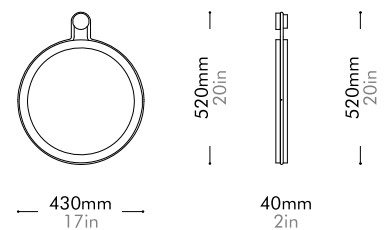

Utility Round Mirror Small by Neri&Hu

UT-M110-S

Materials	Solid wood flame, steel hairline aged gold, mirror
Dimensions	W430 x D40 x H520mm | W17" x D2" x H20"
Weight	3.5kg | 8lb
Upholstery	
Shipping Volume	0.08CBM
Pkg Dimensions	FCL/LCL/AIR W535 x D625 x H225mm; 10.04kg | W21" x D25" x H9"; 22lb

Oak Lead time: 10-12 weeks
¥150,000

Walnut Lead time: 10-12 weeks
¥164,000