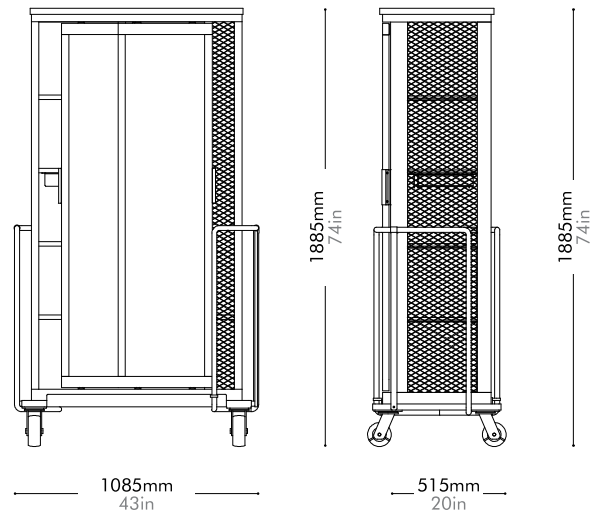

Cabinet of Curiosity Dress by Neri&Hu

COC-C120

Materials	Stainless steel hairline gold, steel black powder coat sand burst, solid wood frame, wood veneer panels, tempered glass	
Dimensions	W1085 x D515 x H1885mm | W43" x D20" x H74"	
Weight	120.0kg | 265lb	
Upholstery		
Shipping Volume	1.66CBM	
Pkg Dimensions	FCL/LCL/AIR	W1220 x D650 x H2095mm; 173.64kg | W48" x D26" x H82"; 383lb

Oak Lead time: 10-12 weeks
¥869,000

Walnut Lead time: 10-12 weeks
¥930,000