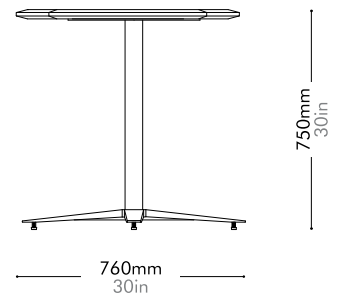

Villon Dining Table S760 - Wood Top by AvroKO

BR-T430-S760-WD

Materials	Wood veneer top, stainless steel hairline gold
Dimensions	W760 x D760 x H750mm | W30" x D30" x H30"
Weight	18.0kg | 40lb
Upholstery	
Shipping Volume	0.57CBM
Pkg Dimensions	FCL W825 x D825 x H835mm; 24.89kg | W32" x D32" x H33"; 55lb
	LCL/AIR W865 x D865 x H925mm; 33.58kg | W34" x D34" x H36"; 74lb

Oak Lead time: 10-12 weeks
¥217,000

Walnut Lead time: 10-12 weeks
¥233,000