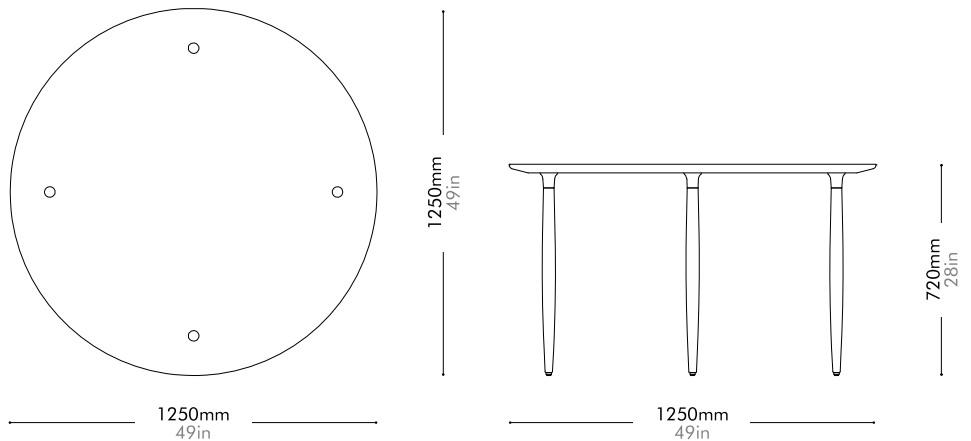

Slow Dining Table by Space Copenhagen

SL-T410-1250

Materials	Solid wood frame, wood veneer top, stainless steel oil rubbed copper	
Dimensions	C1250 x H720mm | C49" x H28"	
Weight	25.0kg | 55lb	
Upholstery		
Shipping Volume	0.18 + 0.12CBM	
Pkg Dimensions	FCL	W1325 x D1325 x H105mm; 22.11kg | W52" x D52" x H4"; 49lb
		W373 x D423 x H763mm; 13.53kg | W15" x D17" x H30"; 30lb
	LCL/AIR	W1345 x D1345 x H200mm; 43.13kg | W53" x D53" x H8"; 95lb
		W373 x D423 x H763mm; 15.36kg | W15" x D17" x H30"; 34lb

Oak   Lead time: 10-12 weeks

¥428,000

Walnut   Lead time: 10-12 weeks

¥503,000