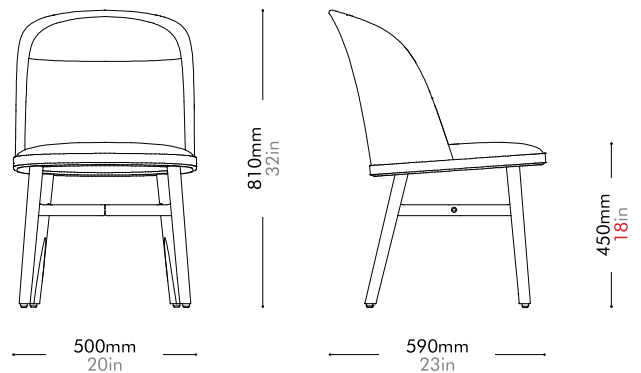

Lead time: 10-12 weeks

Stone B	¥634,000
Stone A	¥812,000

Boyd Square Dining Table W760 - Wood Top by AvroKO

BR-T420-W760-WD

Materials	Wood veneer top, stainless steel hairline gold, solid wood Clad
Dimensions	W760 x D760 x H750mm W30" x D30" x H30"
Weight	23.0kg 51lb
Upholstery	
Shipping Volume	0.57CBM
Pkg Dimensions	FCL W825 x D825 x H835mm; 29.89kg W32" x D32" x H33"; 66lb
	LCL/AIR W865 x D865 x H925mm; 38.58kg W34" x D34" x H36"; 85lb

Oak Lead time: 10-12 weeks
¥210,000

Walnut Lead time: 10-12 weeks
¥239,000

Boyd Square Dining Table W760 - Stone Top by AvroKO

BR-T420-W760-ST

Materials	Stone top in matte paint surface, stainless steel hairline gold, solid wood Clad		
Dimensions	W760 x D760 x H750mm W30" x D30" x H30"		
Weight	39.0kg 86lb		
Upholstery			
Shipping Volume	0.16+0.55CBM		
Pkg Dimensions	FCL	W855 x D855 x H220mm; 39.33kg W34" x D34" x H9"; 87lb	
		W825 x D825 x H805mm; 18.64kg W32" x D32" x H32"; 41lb	
	LCL/AIR	855 x D855 x H220mm; 39.33kg W34" x D34" x H9"; 87lb	
		W865 x D865 x H895mm; 27.34kg W34" x D34" x H35"; 60lb	

Lead time: 10-12 weeks

Stone B	¥579,000
Stone A	¥749,000

Bund Dining Chair

by Neri&Hu

BU-S210

Materials	Stainless steel hairline gold, solid wood frame, upholstered moulded foam frame, upholstered seat
Dimensions	W500 x D590 x H810mm; SH: 450mm W20" x D23" x H32"; SH: 18"
Weight	8.0kg 18lb
Upholstery	1.7M 27.5SF
Shipping Volume	0.4CBM
Pkg Dimensions	FCL W680 x D680 x H870mm; 14.01kg W27" x D27" x H34"; 31lb
	LCL/AIR W700 x D700 x H965mm; 19.70kg W28" x D28" x H38"; 43lb

Bund Lounge Chair by Neri&Hu

BU-S111

Materials	Stainless steel hairline gold, solid wood frame, upholstered moulded foam frame, upholstered seat
Dimensions	W630 x D870 x H815mm; SH: 390mm W27" x D35" x H27"; SH: 35"
Weight	14.9kg 33lb
Upholstery	2.5M 41.8SF
Shipping Volume	0.58CBM
Pkg Dimensions	FCL W695 x D935 x H900mm; 22.22kg W27" x D37" x H35"; 49lb
	LCL/AIR W715 x D955 x H995mm; 30.15kg W28" x D38" x H39"; 66lb