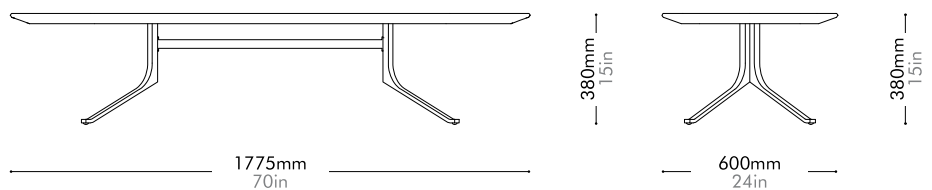

Blink Oval Coffee Table - Stone Top by Yabu Pushelberg

BL-T220-1775-ST

Materials	Stone top in gloss paint surface, steel black powder coat sand brus		
Dimensions	W1775 x D600 x H380mm | W70" x D24" x H15"		
Weight	48.5kg | 107lb		
Upholstery			
Shipping Volume	0.29+0.25CBM		
Pkg Dimensions	FCL	W1880 x D705 x H220mm; 63.93kg | W74" x D28" x H9"; 141lb	
		W1330 x D490 x H390mm; 9.58kg | W52" x D19" x H15"; 21lb	
	LCL/AIR	W1880 x D705 x H220mm; 63.93kg | W74" x D28" x H9"; 141lb	
		W1350 x D510 x H485mm; 17.58kg | W53" x D20" x H19"; 39lb	

Stone A   Lead time: 10-12 weeks

¥572,000

Stone B   Lead time: 10-12 weeks

¥421,000