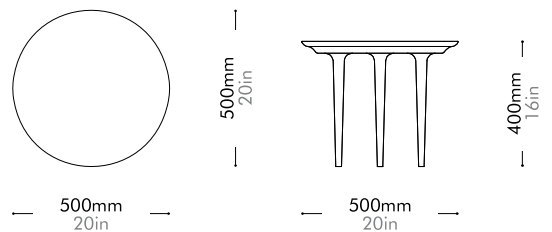

Lunar Side Table by Space Copenhagen

LN-T110-500

Materials	Solid wood legs, wood veneer top	
Dimensions	C500 x H400mm | C20" x H16"	
Weight	5.5kg | 12lb	
Upholstery		
Shipping Volume	0.04 + 0.02CBM	
Pkg Dimensions	FCL	W580 x D580 x H120mm; 5.53kg | W23" x D23" x H5"; 12lb
		W303 x D115 x H452mm; 2.96kg | W12" x D5" x H18"; 7lb
	LCL/AIR	W600 x D600 x H140mm; 9.71kg | W24" x D24" x H6"; 21lb
		W303 x D115 x H452mm; 2.96kg | W12" x D5" x H18"; 7lb

Oak   Lead time: 10-12 weeks

¥133,000

Walnut   Lead time: 10-12 weeks

¥165,000