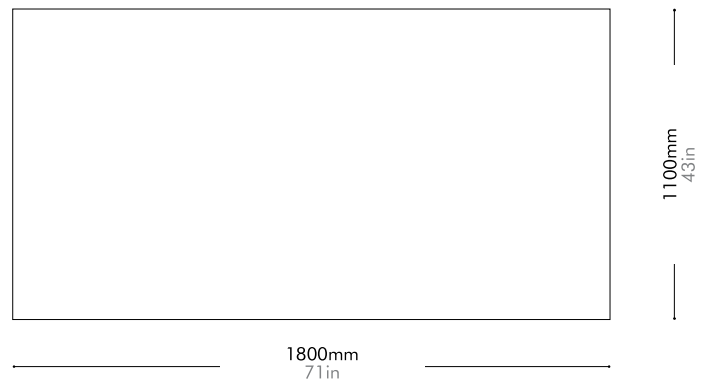

Gray Blanket

LI-T001

Materials	100% Linen
Dimensions	L1800 x W1100mm | L71" x W43"
Weight	0.6kg | 1lb
Shipping Volume	0.02 CBM
Pkg Dimensions	FCL/LCL/AIR W500 x D370 x H115mm; 1.02kg | W20" x D15" x H5"; 2lb

Lead time: 8 weeks

¥60,000