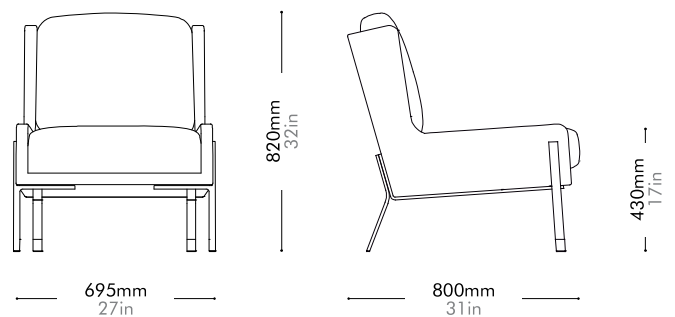

Lead time: 10-12 weeks

COM/COL		¥176,000
Fabric	C	¥176,000
	B	¥203,000
	A	¥212,000
Leather	C	¥199,000
	B	¥221,000
	A	¥243,000
PU Leather		¥176,000

Blink Bar Stool SH750

by Yabu Pushelberg

BL-S610-750

Materials	Stainless steel hairline gold, steel black powder coat sand burst, upholstery
Dimensions	W515 x D510 x H865mm; SH: 750mm W20" x D20" x H34"; SH: 30"
Weight	9.5kg 21lb
Upholstery	1.2M 19.8SF
Shipping Volume	0.36CBM
Pkg Dimensions	FCL W600 x D600 x H1000mm; 15.90kg W24" x D24" x H39"; 35lb
	LCL/AIR W620 x D620 x H1095mm; 20.37kg W24" x D24" x H43"; 45lb

Lead time: 10-12 weeks

COM/COL		¥181,000
Fabric	C	¥181,000
	B	¥209,000
	A	¥219,000
Leather	C	¥205,000
	B	¥229,000
	A	¥252,000
PU Leather		¥181,000

Blink Lounge Chair by Yabu Pushelberg

BL-S410

Materials	Stainless steel hairline gold, steel black powder coat sand brust, upholstery
Dimensions	W695 x D800 x H820mm; SH: 430mm W27" x D31" x H32"; SH: 17"
Weight	31.0kg 68lb
Upholstery	4.4M 82.5SF
Shipping Volume	0.59CBM
Pkg Dimensions	FCL W760 x D865 x H905mm; 38.37kg W30" x D34" x H36"; 85lb
	LCL/AIR W780 x D885 x H1000mm; 46.39kg W31" x D35" x H39"; 102lb

Lead time: 10-12 weeks

COM/COL		¥299,000
Fabric	C	¥299,000
	B	¥410,000
	A	¥449,000
Leather	C	¥421,000
	B	¥534,000
	A	¥641,000
PU Leather		¥299,000

Blink Sofa

Two Seater

by Yabu Pushelberg

BL-S420

Materials	Stainless steel hairline gold, steel black powder coat sand burst, upholstery		
Dimensions	W1620 x D800 x H820mm; SH: 430mm W64" x D31" x H32"; SH: 17"		
Weight	53.0kg 117lb		
Upholstery	8.8M 192.5SF		
Shipping Volume	1.42CBM		
Pkg Dimensions	FCL	W1735 x D885 x H925mm; 65.04kg W68" x D35" x H36"; 143lb	
	LCL/AIR	W1755 x D905 x H1020mm; 83.49kg W69" x D35" x H40"; 184lb	