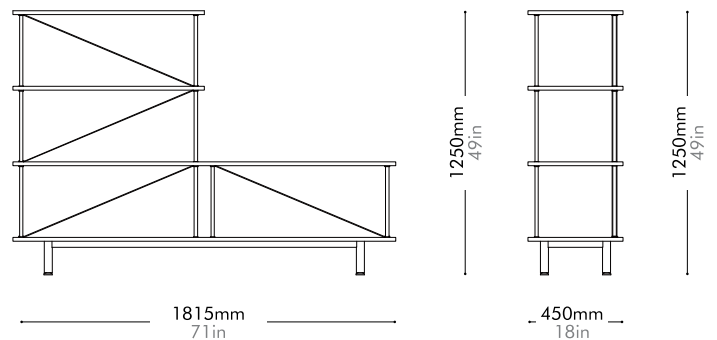

Seiton 2-2 L

by OEO Studio

SE-SF122-L

Materials	Steel black powder coat matt, wood veneer shelves
Dimensions	W1815 x D450 x H1250mm | W71" x D18" x H49"
Weight	39.0kg | 94lb
Upholstery	
Shipping Volume	0.19CBM
Pkg Dimensions	FCL W1915 x D550 x H180mm; 42.82kg | W75" x D22" x H7"; 137lb
	LCL/AIR W1955 x D590 x H270mm; 56.23kg | W77" x D23" x H11"; 124lb

Oak Lead time: 10-12 weeks
¥287,000

Walnut Lead time: 10-12 weeks
¥290,000