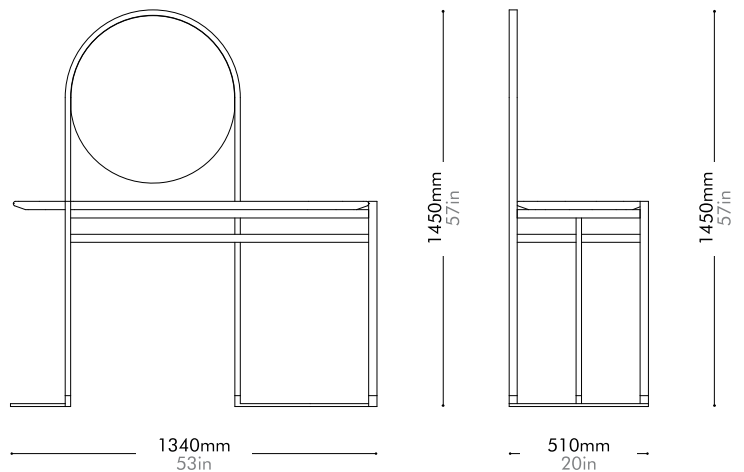

Blink Vanity

by Yabu Pushelberg

BL-T720

Materials	Wood veneer top, stainless steel hairline gold, steel black powder coat sand burst, mirror
Dimensions	W1340 x D510 x H1450mm | W53" x D20" x H57"
Weight	33.0kg | 73lb
Upholstery	
Shipping Volume	0.41CBM
Pkg Dimensions	FCL/LCL/AIR W1530 x D750 x H355mm; 55.01kg | W60" x D30" x H14"; 121lb

Oak Lead time: 10-12 weeks
¥279,000

Walnut Lead time: 10-12 weeks
¥299,000