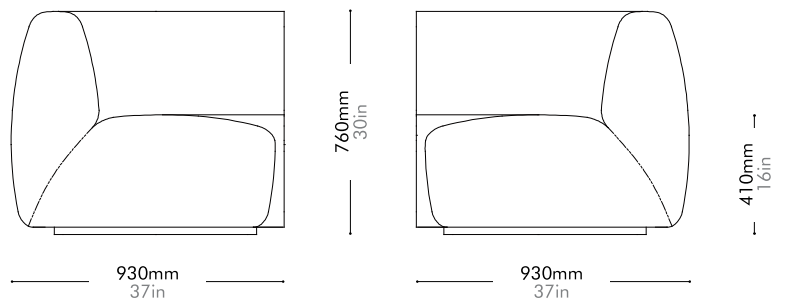

Infinity Corner

by Space
Copenhagen

IF-S420

Materials	Solid wood and plywood frame, upholstery	
Dimensions	W930 x D930 x H760mm; SH: 410mm | W37" x D37" x H30"; SH: 16"	
Weight	37.0kg | 82lb	
Upholstery	4.4M | 68.0SF	
Shipping Volume	0.84CBM	
Pkg Dimensions	FCL	W995 x D995 x H845mm; 45.46kg | W39" x D39" x H33"; 100lb
	LCL/AIR	W1015 x D1015 x H940mm; 57.44kg | W40" x D40" x H37"; 127lb

Lead time: 10-12 weeks

COM/COL		¥373,000
Fabric	C	¥373,000
	B	¥447,000
	A	¥473,000
Leather	C	¥445,000
	B	¥515,000
	A	¥581,000
PU Leather		¥373,000