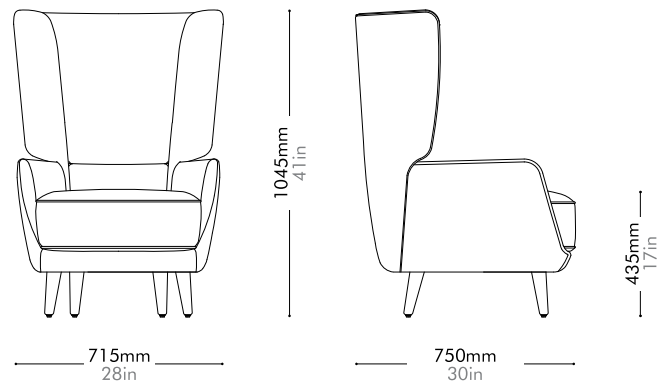

Teddy Lounge Chair by Meyer Davis

WG-S110

Materials	Solid wood leg, upholstery
Dimensions	W715 x D750 x H1045mm; SH: 435mm | W28" x D30" x H41"; SH: 17"
Weight	24.5kg | 54lb
Upholstery	4.2M | 105.0SF
Shipping Volume	0.72CBM
Pkg Dimensions	FCL W780 x D815 x H1130mm; 33.79kg | W31" x D32" x H44"; 75lb LCL/AIR W820 x D855 x H1220mm; 41.93kg | W32" x D34" x H48"; 92lb

Oak		Lead time: 10-12 weeks
COM/COL		¥319,000
Fabric	C	¥319,000
	B	¥418,000
	A	¥453,000
Leather	C	¥490,000
	B	¥632,000
	A	¥766,000
PU Leather		¥319,000

Walnut		Lead time: 10-12 weeks
COM/COL		¥330,000
Fabric	C	¥330,000
	B	¥429,000
	A	¥463,000
Leather	C	¥501,000
	B	¥643,000
	A	¥777,000
PU Leather		¥330,000