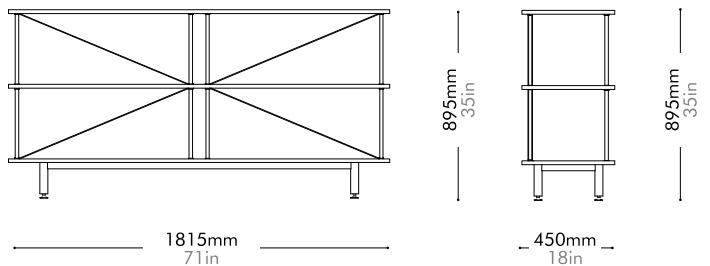

Seiton 3

by OEO Studio

SE-SF130

Materials	Steel black powder coat matt, wood veneer shelves
Dimensions	W1815 x D450 x H895mm | W71" x D18" x H35"
Weight	39.0kg | 94lb
Upholstery	
Shipping Volume	0.19CBM
Pkg Dimensions	FCL W1915 x D550 x H180mm; 42.82kg | W75" x D22" x H7"; 137lb
	LCL/AIR W1955 x D590 x H270mm; 56.23kg | W77" x D23" x H11"; 124lb

Oak Lead time: 10-12 weeks

¥304,000

Walnut Lead time: 10-12 weeks

¥306,000