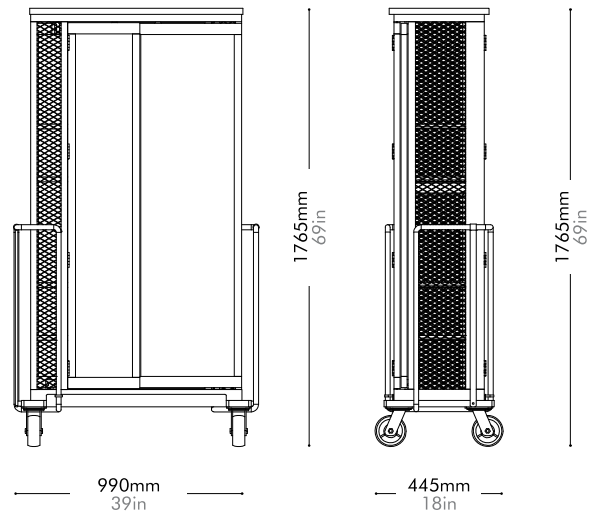

Cabinet of Curiosity Read by Neri&Hu

COC-C100

Materials	Stainless steel hairline gold, steel black powder coat sand brust, solid wood frame, wood veneer panels, tempered glass
Dimensions	W990 x D445 x H1765mm | W39" x D18" x H69"
Weight	114.0kg | 251lb
Upholstery	
Shipping Volume	1.29CBM
Pkg Dimensions	FCL/LCL/AIR W1125 x D580 x H1975mm; 159.69kg | W44" x D23" x H78"; 352lb

Oak Lead time: 10-12 weeks
¥826,000

Walnut Lead time: 10-12 weeks
¥889,000