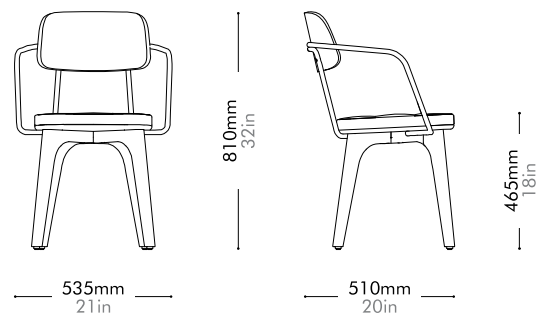

Utility Armchair V by Neri&Hu

UT-S211-WD

Materials	Solid wood legs, plywood panel, steel hairline aged gold, upholstery
Dimensions	W535 x D510 x H810mm; SH: 465mm | W35.5" x D33.5" x H31"; SH: 15"
Weight	7.5kg | 17lb
Upholstery	0.3M | 5.5SF
Shipping Volume	0.30CBM
Pkg Dimensions	FCL W600 x D600 x H830mm; 12.61kg | W24" x D24" x H33"; 28lb
	LCL/AIR W620 x D620 x H925mm; 17.08kg | W24" x D24" x H36"; 38lb

Oak		Lead time: 10-12 weeks
COM/COL		¥152,000
Fabric	C	¥152,000
	B	¥159,000
	A	¥162,000
Leather	C	¥159,000
	B	¥166,000
	A	¥172,000
PU Leather		¥152,000

Walnut		Lead time: 10-12 weeks
COM/COL		¥171,000
Fabric	C	¥171,000
	B	¥178,000
	A	¥180,000
Leather	C	¥178,000
	B	¥184,000
	A	¥191,000
PU Leather		¥171,000