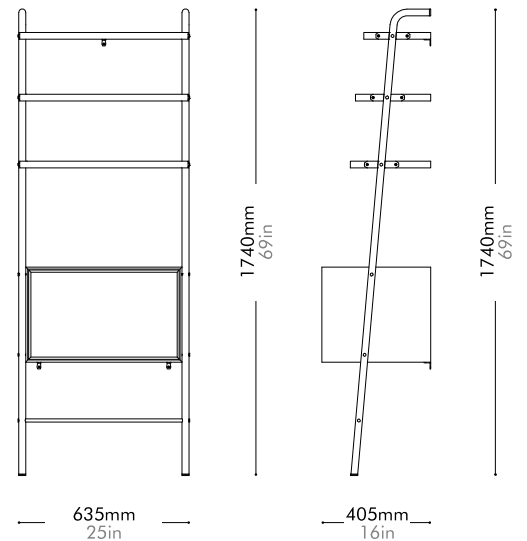

Valet Hi-Fi Console by David Rockwell

VA-SF120

Materials	Steel black powder coat sand brush, stainless steel hairline gold, wood veneer shelves		
Dimensions	W635 x D405 x H1740mm | W25" x D16" x H69"		
Weight	22.7kg | 10lb		
Upholstery			
Shipping Volume	0.05 + 0.17CBM		
Pkg Dimensions	FCL	W1875 x D275 x H95mm; 6.52kg | W74" x D11" x H4"; 14lb	
		W695 x D465 x H515mm; 20.96kg | W75" x D12" x H7"; 29lb	
	LCL/AIR	W1895 x D295 x H190mm; 13.02kg | W27" x D18" x H20"; 46lb	
		W715 x D485 x H610mm; 24.99kg | W28" x D19" x H24"; 55lb	

Walnut

Lead time: 10-12 weeks

¥271,000