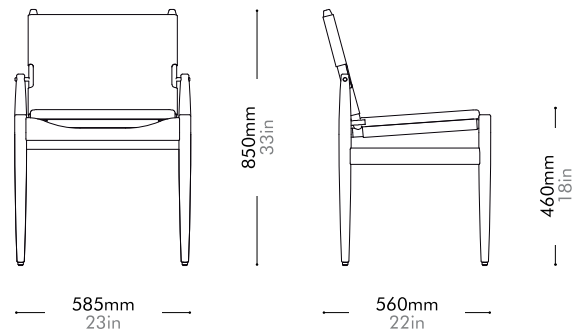

Journey Dining Chair-LE

by Space Copenhagen

JN-S210-LE

Materials	Solid wood frame, upholstery, stainless steel oil rubbed copper		
Dimensions	W585 x D560 x H850mm; SH: 460mm | W23" x D22" x H33"; SH: 18"		
Weight	6.5kg | 14lb		
Upholstery	0.7M | 9.0SF	Saddle Leather	14.0SF
Shipping Volume	0.40CBM		
Pkg Dimensions	FCL	W685 x D625 x H935mm; 12.82kg | W27" x D25" x H37"; 28lb	
	LCL/AIR	W725 x D665 x H1025mm; 18.42kg | W29" x D26" x H40"; 41lb	

* Backrest and seating pad ONLY available in Canvas and Saddle Leather

* Cushion is available in all graded-in fabrics and leathers except Batyline Eden and Saddle Leather

Oak	Lead time: 10-12 weeks	
COM/COL		¥179,000
Leather	C	¥191,000
	B	¥202,000
	A	¥213,000
PU Leather		¥179,000

Walnut	Lead time: 10-12 weeks	
COM/COL		¥200,000
Leather	C	¥211,000
	B	¥223,000
	A	¥233,000
PU Leather		¥200,000