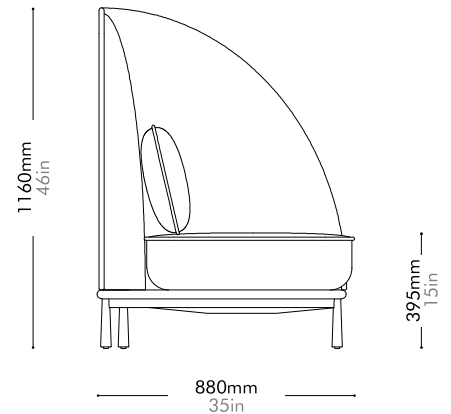

Arc Sofa High-back Love Seat L

by Hallgeir Homstvedt

AR-S410-L

Materials	Wood veneer base, steel black powder coat matt leg, upholstery
Dimensions	W1470 x D880 x H1160mm; SH: 395mm W58" x D35" x H46"; SH: 15"
Weight	68.0kg 150lb
Upholstery	6.6M 176.0SF
Shipping Volume	1.90CBM
Pkg Dimensions	FCL W1555 x D965 x H1265mm; 83.72kg W61" x D38" x H50"; 185lb LCL/AIR W1575 x D985 x H1360mm; 101.75kg W62" x D39" x H54"; 224lb

Arc Sofa High-back Love Seat R

by Hallgeir Homstvedt

AR-S410-R

Materials	Wood veneer base, steel black powder coat matt leg, upholstery
Dimensions	W1470 x D880 x H1160mm; SH: 395mm W58" x D35" x H46"; SH: 15"
Weight	68.0kg 150lb
Upholstery	6.6M 176.0SF
Shipping Volume	1.90CBM
Pkg Dimensions	FCL W1555 x D965 x H1265mm; 83.72kg W61" x D38" x H50"; 185lb LCL/AIR W1575 x D985 x H1360mm; 101.75kg W62" x D39" x H54"; 224lb

Arc Sofa High-back Love Seat

by Hallgeir Homstvedt

AR-S410

Materials	Wood veneer base, steel black powder coat matt leg, upholstery
Dimensions	W1620 x D880 x H1160mm; SH: 395mm W64" x D35" x H46"; SH: 15"
Weight	72.0kg 159lb
Upholstery	7.7M 198.OSF
Shipping Volume	2.08CBM
Pkg Dimensions	FCL W1705 x D965 x H1265mm; 88.56kg W67" x D38" x H50"; 195lb
	LCL/AIR W1725 x D985 x H1360mm; 108.30kg W68" x D39" x H54"; 239lb