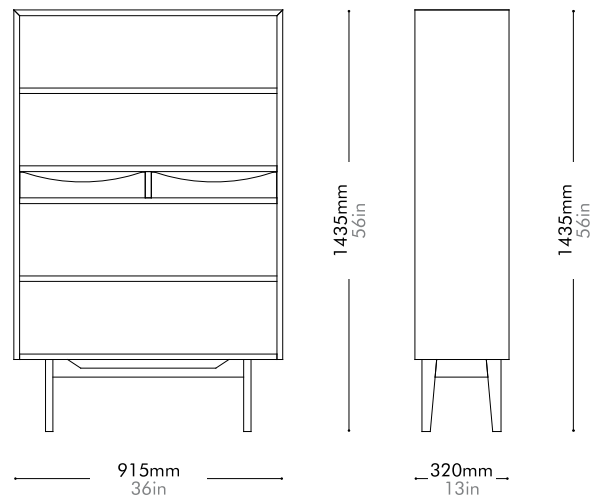

Risom Shelves

by Jens Risom

RI-SF110

Materials	Solid wood legs, wood veneer panels
Dimensions	W915 x D320 x H1435mm | W36" x D13" x H56"
Weight	42.0kg | 93lb
Upholstery	
Shipping Volume	0.57CBM
Pkg Dimensions	FCL W980 x D385 x H1520mm; 53.91kg | W39" x D15" x H60"; 119lb
	LCL/AIR W1020 x D425 x H1610mm; 58.94kg | W40" x D17" x H63"; 130lb

Oak Lead time: 10-12 weeks
¥289,000

Walnut Lead time: 10-12 weeks
¥311,000