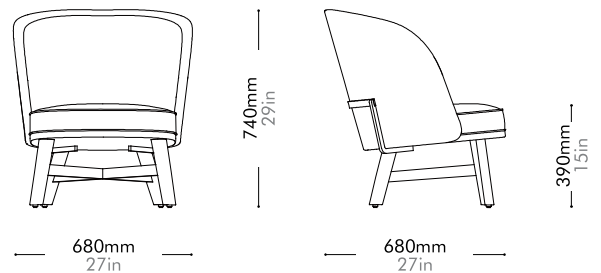

Mr.B Lounge Chair by Neri&Hu

MB-S111

Materials	Stainless steel hairline gold, solid wood frame, upholstery
Dimensions	W680 x D680 x H740mm; SH: 390mm | W27" x D27" x H29"; SH: 15"
Weight	17.0kg | 37.0lb
Upholstery	2.75M | 44.0SF
Shipping Volume	0.46CBM
Pkg Dimensions	FCL W745 x D745 x H825mm; 23.16kg | W29" x D29" x H32"; 51lb
	LCL/AIR W765 x D765 x H920mm; 29.96kg | W30" x D30" x H36"; 66lb

Oak Lead time: 10-12 weeks

COM/COL		¥305,000
Fabric	C	¥305,000
	B	¥371,000
	A	¥394,000
Leather	C	¥367,000
	B	¥428,000
	A	¥485,000
PU Leather		¥305,000

Walnut Lead time: 10-12 weeks

COM/COL		¥321,000
Fabric	C	¥321,000
	B	¥387,000
	A	¥410,000
Leather	C	¥383,000
	B	¥444,000
	A	¥502,000
PU Leather		¥321,000