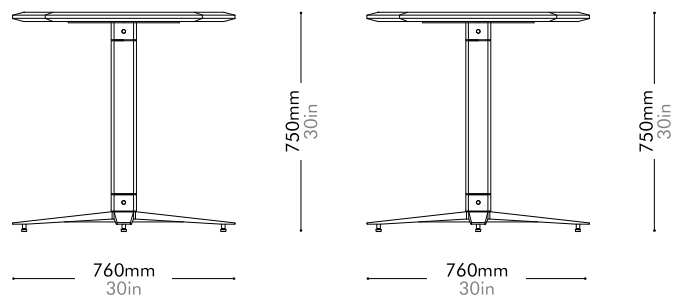

Boyd Dining Table S760 - Wood Top by AvroKO

BR-T420-S760-WD

Materials	Wood veneer top, stainless steel hairline gold, solid wood clad
Dimensions	W760 x D760 x H750mm W30" x D30" x H30"
Weight	21.0kg 46lb
Upholstery	
Shipping Volume	0.57CBM
Pkg Dimensions	FCL W825 x D825 x H835mm; 27.89kg W32" x D32" x H33"; 61lb
	LCL/AIR W865 x D865 x H925mm; 36.58kg W34" x D34" x H36"; 81lb

Oak Lead time: 10-12 weeks
¥221,000

Walnut Lead time: 10-12 weeks
¥251,000

Boyd Dining Table S760 - Stone Top by AvroKO

BR-T420-S760-ST

Materials	Stone top in matte paint surface, stainless steel hairline gold, solid wood clad	
Dimensions	W760 x D760 x H750mm W30" x D30" x H30"	
Weight	39.0kg 86lb	
Upholstery		
Shipping Volume	0.16+0.55CBM	
Pkg Dimensions	FCL	W855 x D855 x H220mm; 39.33kg W34" x D34" x H9"; 87lb
		W825 x D825 x H805mm; 18.64kg W32" x D32" x H32"; 41lb
	LCL/AIR	855 x D855 x H220mm; 39.33kg W34" x D34" x H9"; 87lb
		W865 x D865 x H895mm; 27.34kg W34" x D34" x H35"; 60lb

Lead time: 10-12 weeks

Stone B	¥610,000
Stone A	¥788,000

Boyd Dining Table R760 - Wood Top by AvroKO

BR-T420-R760-WD

Materials	Wood veneer top, stainless steel hairline gold, solid wood clad
Dimensions	W760 x D760 x H750mm W30" x D30" x H30"
Weight	19.0kg 42lb
Upholstery	
Shipping Volume	0.57CBM
Pkg Dimensions	FCL W825 x D825 x H835mm; 25.89kg W32" x D32" x H33"; 57lb
	LCL/AIR W865 x D865 x H925mm; 34.58kg W34" x D34" x H36"; 76lb