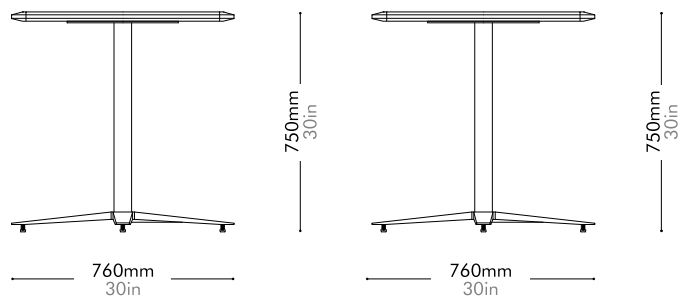

Villon Square Dining Table W760 - Stone Top by AvroKO

BR-T430-W760-ST

Materials	Stone top in matte paint surface, stainless steel hairline gold		
Dimensions	W760 x D760 x H750mm | W30" x D30" x H30"		
Weight	36.0kg | 79lb		
Upholstery			
Shipping Volume	0.16+0.55CBM		
Pkg Dimensions	FCL	W855 x D855 x H220mm; 39.33kg | W34" x D34" x H9"; 87lb	
		W825 x D825 x H805mm; 15.64kg | W32" x D32" x H32"; 34lb	
	LCL/AIR	855 x D855 x H220mm; 39.33kg | W34" x D34" x H9"; 87lb	
		W865 x D865 x H895mm; 24.34kg | W34" x D34" x H35"; 54lb	

Lead time: 10-12 weeks

Stone B	¥336,000
Stone A	¥442,000