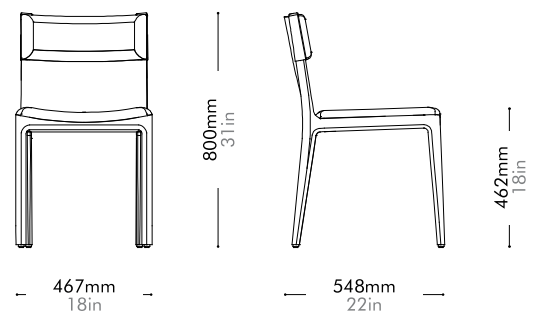

Taylor Lounge Chair by Yabu Pushelberg

TA-S112

Materials	Solid wood frame, upholstery
Dimensions	W620 x D630 x H650mm; SH: 395mm W24" x D25" x H26"; SH: 16"
Weight	7.0kg 15lb
Upholstery	1.65M 44.0SF
Shipping Volume	0.33CBM
Pkg Dimensions	FCL W690 x D690 x H700mm; 11.83kg W27" x D27" x H28"; 26lb LCL/AIR W710 x D710 x H795mm; 17.69kg W28" x D28" x H31"; 39lb