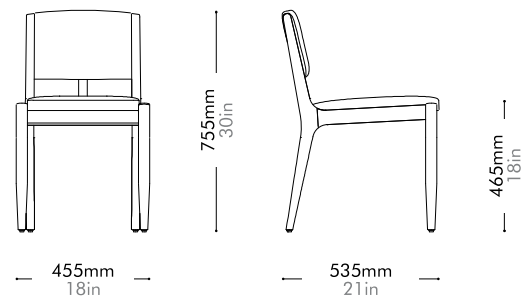

Hugo Slim Dining Chair

by Meyer Davis

WG-S210-S

Materials	Solid wood frame, upholstery, stainless steel hairline aged dark
Dimensions	W455 x D535 x H755mm; SH: 465mm | W18" x D21" x H30"; SH: 18"
Weight	7.0kg | 15lb
Upholstery	0.7M | 20.0SF
Shipping Volume	0.26CBM
Pkg Dimensions	FCL W520 x D600 x H840mm; 11.90kg | W20" x D24" x H33"; 26lb
	LCL/AIR W560 x D640 x H930mm; 16.06kg | W22" x D25" x H37"; 35lb

Oak		Lead time: 10-12 weeks
COM/COL		¥167,000
Fabric	C	¥167,000
	B	¥181,000
	A	¥186,000
Leather	C	¥199,000
	B	¥225,000
	A	¥249,000
PU Leather		¥167,000

Walnut		Lead time: 10-12 weeks
COM/COL		¥203,000
Fabric	C	¥203,000
	B	¥218,000
	A	¥223,000
Leather	C	¥236,000
	B	¥261,000
	A	¥285,000
PU Leather		¥203,000