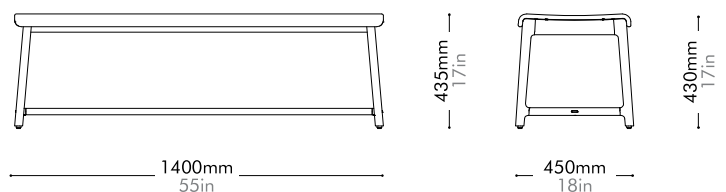

Mandarin Bench by Neri&Hu

MA-S610

Materials	Solid wood frame, stainless steel hairline gold, upholstered seat shell
Dimensions	W1400 x D450 x H435mm; SH: 430mm | W55" x D18" x H17"; SH: 17"
Weight	14.0kg | 31lb
Upholstery	1.4M | 30.8SF
Shipping Volume	0.17CBM
Pkg Dimensions	FCL W1465 x D515 x H230mm; 17.16kg | W58" x D20" x H9"; 38lb LCL/AIR W1485 x D535 x H325mm; 26.39kg | W58" x D21" x H13"; 58lb

Oak Lead time: 10-12 weeks

COM/COL		¥264,000
Fabric	C	¥264,000
	B	¥295,000
	A	¥306,000
Leather	C	¥308,000
	B	¥346,000
	A	¥381,000
PU Leather		¥264,000

Walnut Lead time: 10-12 weeks

COM/COL		¥299,000
Fabric	C	¥299,000
	B	¥329,000
	A	¥340,000
Leather	C	¥342,000
	B	¥380,000
	A	¥416,000
PU Leather		¥299,000