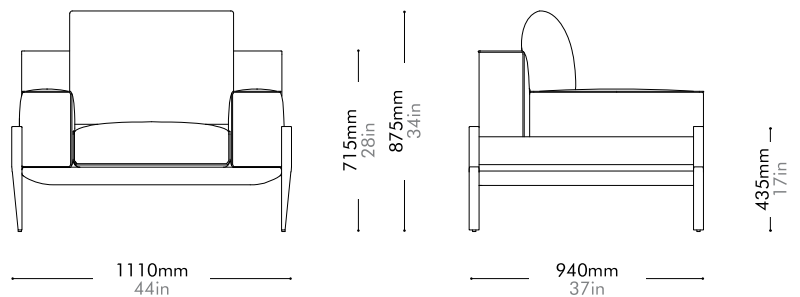

Float Sofa 1 Seater - 2 Arm by Michele De Lucchi

FL-S413

Materials	Steel dark grey powder coat matt frame, upholstery
Dimensions	W1110 x D940 x H715(875)mm; SH: 435mm | W44" x D37" x H28(34)"; SH: 17"
Weight	53.0kg | 117lb
Upholstery	6.0M | 140.0SF
Shipping Volume	0.69CBM
Pkg Dimensions	FCL W1195 x D1025 x H560mm; 59.95kg | W47" x D40" x H22"; 132lb LCL/AIR W1235 x D1065 x H650mm; 75.24kg | W49" x D42" x H26"; 166lb

Lead time: 10-12 weeks

COM/COL		¥576,000
Fabric	C	¥576,000
	B	¥741,000
	A	¥798,000
Leather	C	¥819,000
	B	¥1,030,000
	A	¥1,227,000
PU Leather		¥576,000