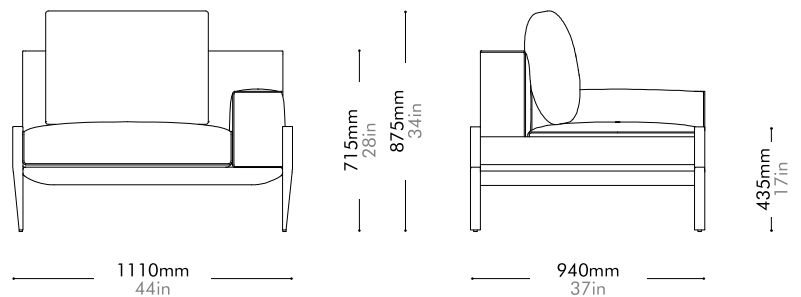

Float Sofa 1 Seater - 1 Arm by Michele De Lucchi

FL-S412

Materials	Steel dark grey powder coat matt frame, upholstery
Dimensions	W1110 x D940 x H715(875)mm; SH: 435mm | W44" x D37" x H28(34)"; SH: 17"
Weight	53.0kg | 117lb
Upholstery	4.5M | 115.0SF
Shipping Volume	0.69CBM
Pkg Dimensions	FCL W1195 x D1025 x H560mm; 59.95kg | W47" x D40" x H22"; 132lb LCL/AIR W1235 x D1065 x H650mm; 75.24kg | W49" x D42" x H26"; 166lb

Lead time: 10-12 weeks

COM/COL		¥536,000
Fabric	C	¥536,000
	B	¥664,000
	A	¥708,000
Leather	C	¥742,000
	B	¥917,000
	A	¥1,079,000
PU Leather		¥536,000