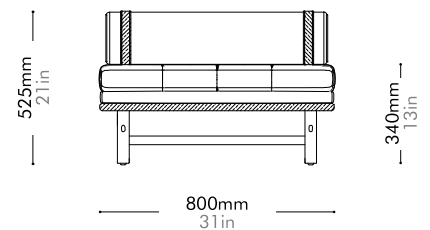

SW Daybed by OEO Studio

SW-B110

Materials	Solid oak base, upholstery		
Dimensions	W1900 x D800 x H525mm; SH: 340mm | W75" x D31" x H21"; SH: 13"		
Weight	38.5kg | 85lb		
Upholstery	6.1M | 99.0SF	Fabric + Leather	5.0M+16.5SF
Shipping Volume	0.72CBM		
Pkg Dimensions	FCL	W1965 x D865 x H423mm; 46.19kg | W77" x D34" x H17"; 102lb	
	LCL/AIR	W1985 x D885 x H518mm; 66.60kg | W78" x D35" x H20"; 147lb	

Oak		Lead time: 10-12 weeks
COM/COL		¥428,000
Fabric	C	¥428,000
	B	¥550,000
	A	¥593,000
Leather	C	¥547,000
	B	¥663,000
	A	¥772,000
PU Leather		¥428,000

Oak		Lead time: 10-12 weeks
Fabric + Leather	C+C	¥447,000
	C+B	¥466,000
	C+A	¥484,000
	B+C	¥547,000
	B+B	¥566,000
	B+A	¥584,000
	A+C	¥582,000
	A+B	¥601,000
	A+A	¥620,000