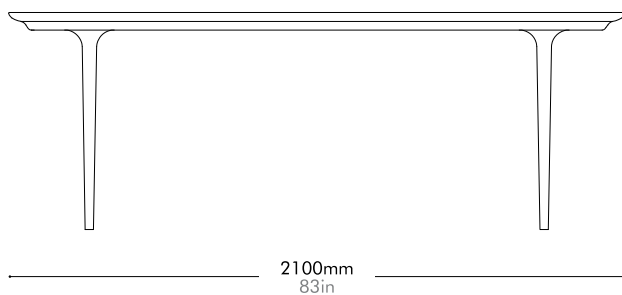

Lunar Dining Table W2100

by Space Copenhagen

LN-T410-2100

Materials	Solid wood legs, wood veneer top		
Dimensions	W2100 x D1100 x H740mm | W83" x D43" x H29"		
Weight	50.0kg | 110lb		
Upholstery			
Shipping Volume	0.71 + 0.15CBM		
Pkg Dimensions	FCL	W2230 x D1230 x H260mm; 100.30kg | W88" x D48" x H10"; 221lb	
		W430 x D430 x H825mm; 12.47kg | W17" x D17" x H32"; 27lb	
LCL/AIR	W2230 x D1230 x H260mm; 100.30kg | W88" x D48" x H10"; 221lb		
	W430 x D430 x H825mm; 12.47kg | W17" x D17" x H32"; 27lb		

Oak   Lead time: 10-12 weeks

¥513,000

Walnut   Lead time: 10-12 weeks

¥717,000