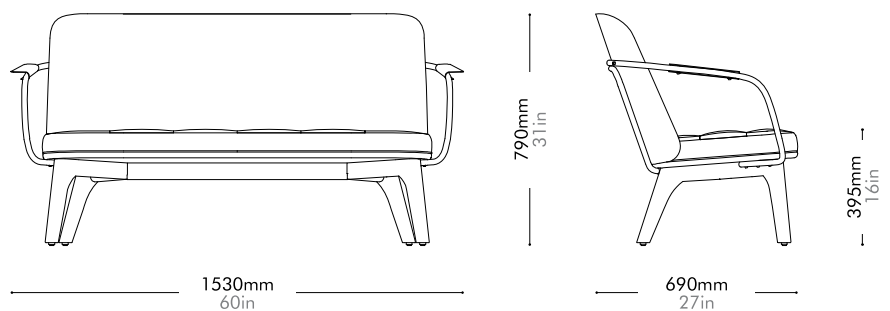

Utility Lounge Chair Two Seater by Neri&Hu

UT-S121

Materials	Solid wood legs, plywood panel, steel hairline aged gold, upholstery
Dimensions	W1530 x D690 x H790mm; SH: 395mm | W60" x D27" x H31"; SH: 16"
Weight	34.5kg | 76lb
Upholstery	3.9M | 57.2SF
Shipping Volume	1.05CBM
Pkg Dimensions	FCL W1595 x D775 x H875mm; 44.57kg | W63" x D31" x H34"; 98lb LCL/AIR W1615 x D775 x H970mm; 59.11kg | W64" x D31" x H38"; 130lb

Oak	Lead time: 10-12 weeks	
COM/COL		¥498,000
Fabric	C	¥498,000
	B	¥583,000
	A	¥614,000
Leather	C	¥570,000
	B	¥644,000
	A	¥713,000
PU Leather		¥498,000

Walnut	Lead time: 10-12 weeks	
COM/COL		¥530,000
Fabric	C	¥530,000
	B	¥616,000
	A	¥646,000
Leather	C	¥602,000
	B	¥676,000
	A	¥745,000
PU Leather		¥530,000