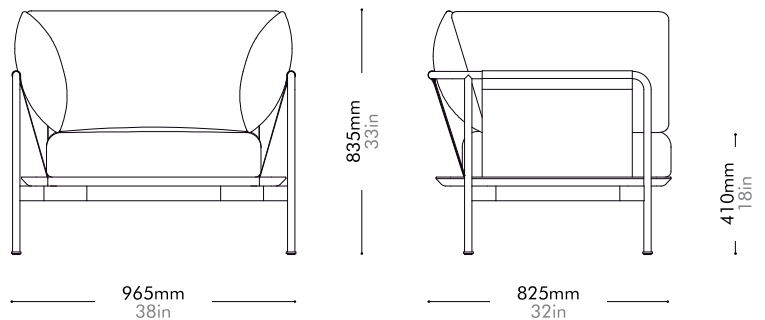

Crawford Lounge Chair 2.0 by Tom Fereday

CR-S111-R2

Materials	Wood veneer base, steel black powder coat matt, upholstery
Dimensions	W965 x D825 x H835mm; SH: 410mm | W38" x D32" x H33"; SH: 18"
Weight	36.0kg | 79lb
Upholstery	5.6M | 180.OSF
Shipping Volume	0.90CBM
Pkg Dimensions	FCL W1050 x D910 x H940mm; 45.20kg | W41" x D36" x H37"; 100lb
	LCL/AIR W1090 x D950 x H1030mm; 57.24kg | W43" x D37" x H41"; 126lb

Oak	Lead time: 10-12 weeks	
COM/COL		¥424,000
Fabric	C	¥424,000
	B	¥526,000
	A	¥562,000
Leather	C	¥696,000
	B	¥906,000
	A	¥1,103,000
PU Leather		¥424,000

Walnut	Lead time: 10-12 weeks	
COM/COL		¥454,000
Fabric	C	¥454,000
	B	¥556,000
	A	¥592,000
Leather	C	¥726,000
	B	¥936,000
	A	¥1,133,000
PU Leather		¥454,000