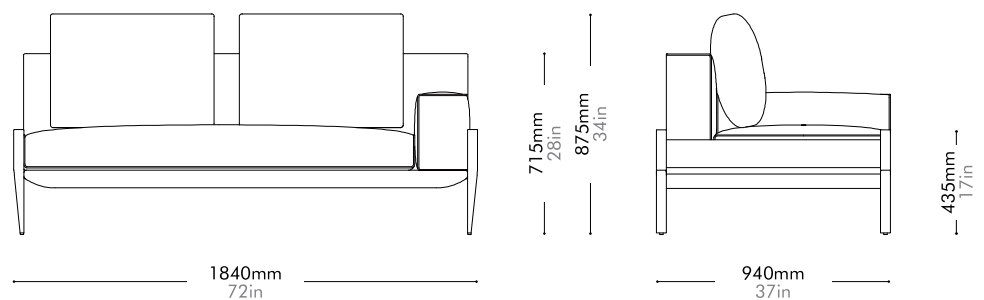

Float Sofa 2 Seater - 1 Arm by Michele De Lucchi

FL-S422

Materials	Steel dark grey powder coat matt frame, upholstery
Dimensions	W1840 x D940 x H715(875)mm; SH: 435mm | W72" x D37" x H28(34)"; SH: 17"
Weight	75.0kg | 165lb
Upholstery	6.8M | 160.0SF
Shipping Volume	1.10CBM
Pkg Dimensions	FCL W1925 x D1025 x H560mm; 84.85kg | W76" x D40" x H22"; 187lb LCL/AIR W1965 x D1065 x H650mm; 109.16kg | W77" x D42" x H26"; 241lb

Lead time: 10-12 weeks

COM/COL		¥722,000
Fabric	C	¥722,000
	B	¥921,000
	A	¥992,000
Leather	C	¥1,006,000
	B	¥1,253,000
	A	¥1,486,000
PU Leather		¥722,000