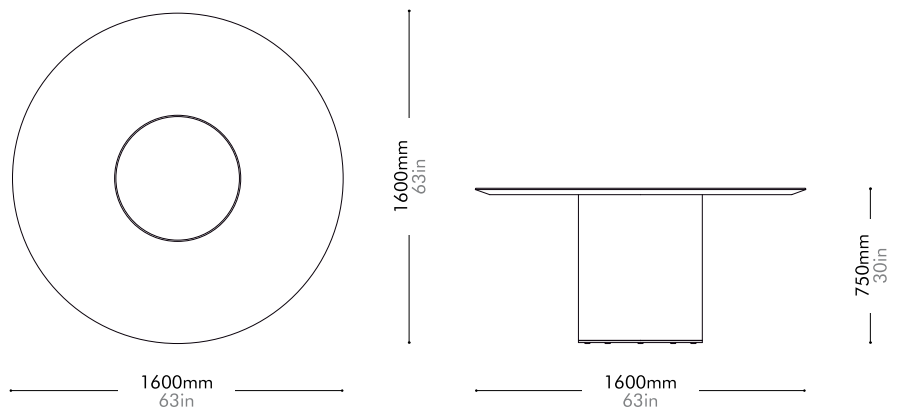

Crawford Dining Table 1 C1600 - Stone Top by Tom Fereday

CR-T410-1600-ST

Materials	Stainless steel hairline brass, wood veneer base, stainless steel brass ring, stone top in gloss paint surface		
Dimensions	C1600 x H750mm | C63" x H30"		
Weight	88.0kg | 194lb		
Upholstery			
Shipping Volume	0.71+0.89CBM		
Pkg Dimensions	FCL	W1725 x D1725 x H240mm; 88.18kg | W68" x D68" x H9"; 194lb	
		W1065 x D1065 x H785mm; 51.56kg | W42" x D42" x H31"; 114lb	
	LCL/AIR	W1725 x D1725 x H240mm; 88.18kg | W68" x D68" x H9"; 194lb	
		W1105 x D1105 x H875mm; 65.74kg | W44" x D44" x H34"; 145lb	

Oak Lead time: 10-12 weeks

Stone A **¥1,029,000**

Stone B **¥776,000**

Walnut Lead time: 10-12 weeks

Stone A **¥1,036,000**

Stone B **¥783,000**