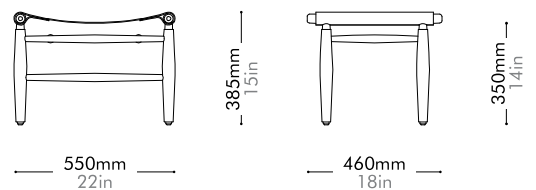

Triangle Ottoman

by Vilhelm Wohlert

VW-S510

Materials	Solid wood frame, saddle leather seat
Dimensions	W550 x D460 x H385mm; SH: 350mm | W22" x D18" x H15"; SH: 14"
Weight	3.0kg | 7lb
Upholstery	
Shipping Volume	0.15CBM
Pkg Dimensions	FCL W615 x D525 x H470mm; 5.70kg | W24" x D21" x H19"; 13lb
	LCL/AIR W635 x D545 x H490mm; 9.72kg | W25" x D21" x H19"; 21lb

Oak Lead time: 10-12 weeks

Walnut Lead time: 10-12 weeks

Saddle Leather **¥151,000**

Saddle Leather **¥170,000**