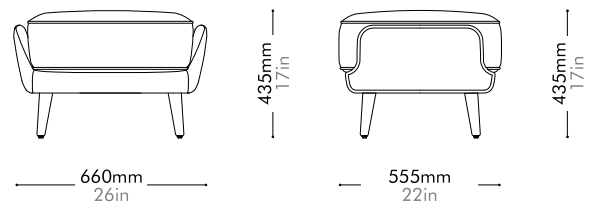

Teddy Fold Ottoman by Meyer Davis

WG-S510

Materials	Solid wood leg, Upholstery
Dimensions	W660 x D555 x H435mm; SH: 435mm | W26" x D22" x H17"; SH: 17"
Weight	16.0kg | 35lb
Upholstery	2.0M | 50.0SF
Shipping Volume	0.23CBM
Pkg Dimensions	FCL W725 x D620 x H520mm; 19.55kg | W29" x D24" x H20"; 43lb LCL/AIR W765 x D660 x H610mm; 25.42kg | W30" x D26" x H24"; 56lb

Oak Lead time: 10-12 weeks

COM/COL		¥160,000
Fabric	C	¥160,000
	B	¥204,000
	A	¥220,000
Leather	C	¥228,000
	B	¥286,000
	A	¥341,000
PU Leather		¥160,000

Walnut Lead time: 10-12 weeks

COM/COL		¥165,000
Fabric	C	¥165,000
	B	¥209,000
	A	¥225,000
Leather	C	¥233,000
	B	¥291,000
	A	¥346,000
PU Leather		¥165,000