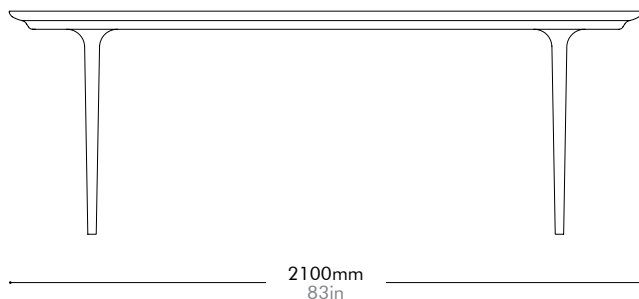

LN-T410-2100-ST

Materials	Solid wood legs, stone top in gloss paint surface	
Dimensions	W2100 x D1100 x H740mm | W83" x D43" x H29"	
Weight	65.0kg | 143lb	
Upholstery		
Shipping Volume	0.41 + 0.15CBM	
Pkg Dimensions	FCL	W2200 x D1200 x H155mm; 66.98kg | W87" x D47" x H6"; 148lb
		W430 x D430 x H825mm; 12.47kg | W17" x D17" x H32"; 27lb
	LCL/AIR	W2240 x D1240 x H245mm; 99.25kg | W88" x D49" x H10"; 219lb
		W430 x D430 x H825mm; 12.47kg | W17" x D17" x H32"; 27lb

Oak Lead time: 10-12 weeks

Stone B **¥785,000**

Stone A **¥1,022,000**

Walnut Lead time: 10-12 weeks

Stone B **¥821,000**

Stone A **¥1,058,000**