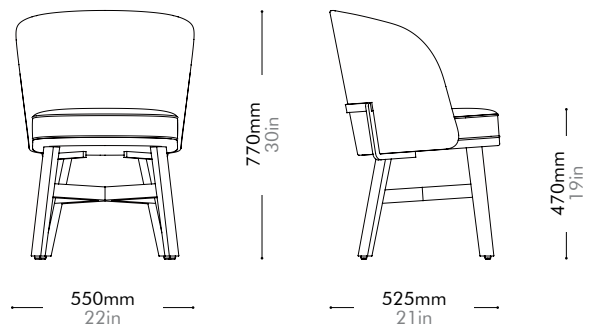

Mr.B Dining Chair by Neri&Hu

MB-S210

Materials	Stainless steel hairline gold, solid wood frame, upholstery		
Dimensions	W550 x D525 x H770mm; SH: 470mm | W22" x D21" x H30"; SH: 19"		
Weight	11.0kg | 24lb		
Upholstery	1.65M | 35.2SF		
Shipping Volume	0.31CBM		
Pkg Dimensions	FCL	W615 x D590 x H855mm; 16.31kg | W24" x D23" x H34"; 36lb	
	LCL/AIR	W635 x D610 x H950mm; 20.81kg | W25" x D24" x H37"; 46lb	

Oak		Lead time: 10-12 weeks
COM/COL		¥218,000
Fabric	C	¥218,000
	B	¥254,000
	A	¥267,000
Leather	C	¥269,000
	B	¥314,000
	A	¥356,000
PU Leather		¥218,000

Walnut		Lead time: 10-12 weeks
COM/COL		¥232,000
Fabric	C	¥232,000
	B	¥269,000
	A	¥281,000
Leather	C	¥283,000
	B	¥328,000
	A	¥370,000
PU Leather		¥232,000