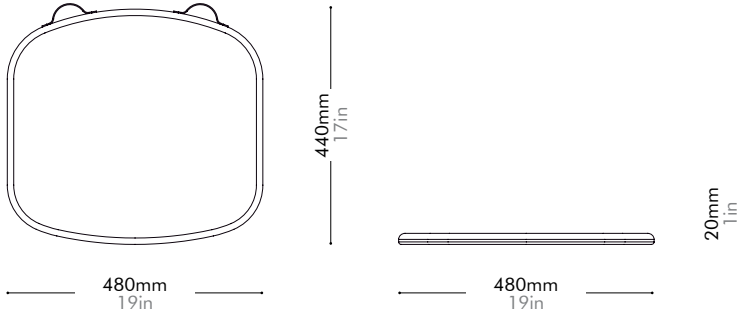

Exchange Lounge Chair Seat Cushion by CRÈME

EX-S100-A2

Materials	Upholstery
Dimensions	W480x D440 x H20mm | W19" x D17" x H1"
Weight	0.5kg | 1lb
Upholstery	0.6M | 9.9SF
Shipping Volume	
Pkg Dimensions	

Lead time: 10-12 weeks

COM/COL		¥17,000
Fabric	C	¥17,000
	B	¥30,000
	A	¥35,000
Leather	C	¥30,000
	B	¥43,000
	A	¥55,000
PU Leather		¥17,000