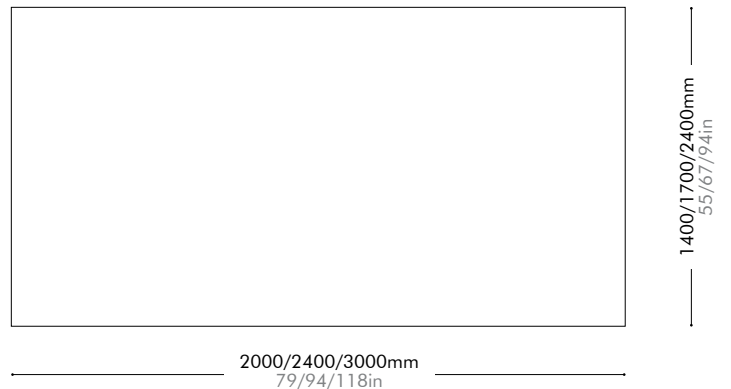

Tundra

by Space
Copenhagen

WL-R003-S / WL-R003-M / WL-R003-L

Materials	100% Pure new zealand wool
Dimensions	S: L2000 x W1400mm | L79" x W55"
	M: L2400 x W1700mm | L94" x W67"
	L: L3000 x W2400mm | L118" x W94"
Weight	S: 11.0kg / M: 21.0kg / L: 37.0kg | S: 24lb / M: 46lb / L:82lb
Shipping Volume	S: 0.13 / M: 0.16 / L: 0.22 CBM
Pkg Dimensions	FCL/LCL/AIR S: C300 x H1450mm; 29.0kg | C12" x H57"; 64lb
	FCL/LCL/AIR M: C300 x H1750mm; 43.0kg | C12" x H69"; 95lb
	FCL/LCL/AIR L: C300 x H2450mm; 67.0kg | C12" x H96"; 148lb

Lead time: 10-12 weeks

S	¥382,000
M	¥556,000
L	¥981,000