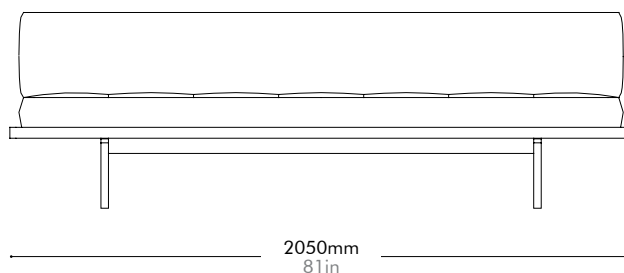

Walnut

Lead time: 10-12 weeks

COM/COL		¥741,000
Fabric	C	¥741,000
	B	¥858,000
	A	¥900,000
Leather	C	¥891,000
	B	¥1,026,000
	A	¥1,152,000
PU Leather		¥741,000