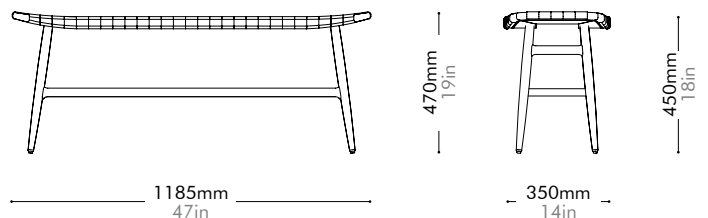

Freja Bench Paper Cord Seat by Space Copenhagen

FE-S620-PC

Materials	Solid wood frame, paper cord seat		
Dimensions	W1185 x D350 x H470mm; SH: 450mm | W47" x D14" x H19"; SH: 18"		
Weight	7.8kg | 17lb		
Upholstery			
Shipping Volume	0.29CBM		
Pkg Dimensions	FCL	W1250 x D415 x H555mm; 12.18kg | W49" x D16" x H22"; 27lb	
	LCL/AIR	W1290 x D455 x H645mm; 19.00kg | W51" x D18" x H25"; 42lb	

Oak   Lead time: 10-12 weeks

¥306,000

Walnut   Lead time: 10-12 weeks

¥337,000