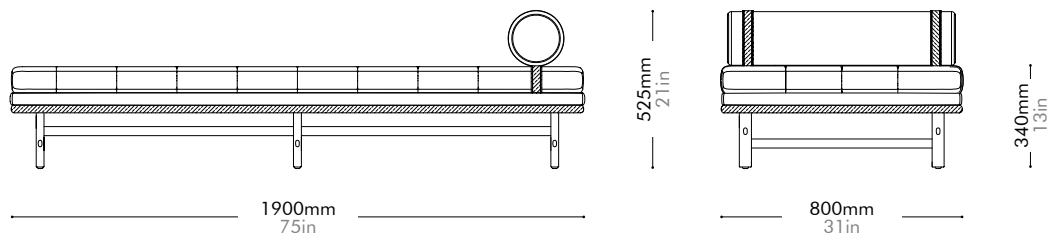

SW Daybed by OEO Studio

SW-B110

Materials	Solid oak base, upholstery		
Dimensions	W1900 x D800 x H525mm; SH: 340mm | W75" x D31" x H21"; SH: 13"		
Weight	38.5kg | 85lb		
Upholstery	6.1M | 99.0SF	Fabric + Leather	5.0M+16.5SF
Shipping Volume	0.72CBM		
Pkg Dimensions	FCL	W1965 x D865 x H423mm; 46.19kg | W77" x D34" x H17"; 102lb	
	LCL/AIR	W1985 x D885 x H518mm; 66.60kg | W78" x D35" x H20"; 147lb	

Oak		Lead time: 10-12 weeks
COM/COL		¥428,000
Fabric	C	¥428,000
	B	¥550,000
	A	¥593,000
Leather	C	¥547,000
	B	¥663,000
	A	¥772,000
PU Leather		¥428,000

Oak		Lead time: 10-12 weeks
Fabric + Leather	C+C	¥447,000
	C+B	¥466,000
	C+A	¥484,000
	B+C	¥547,000
	B+B	¥566,000
	B+A	¥584,000
	A+C	¥582,000
	A+B	¥601,000
	A+A	¥620,000