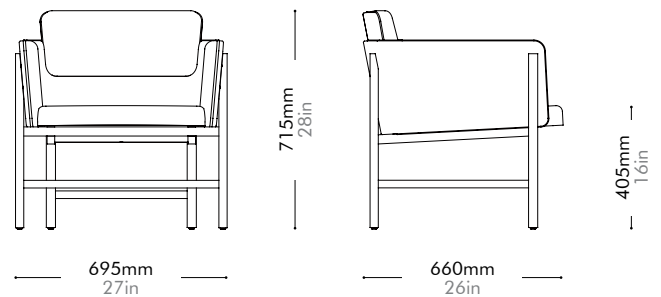

Aya

Dining Armchair

by OEO Studio

AY-S211

Materials	Solid wood frame, upholstery		
Dimensions	W590 x D555 x H760mm; SH: 455mm W23" x D22" x H30"; SH: 18"		
Weight	8.0kg 18lb		
Upholstery	2.1M 35.0SF		
Shipping Volume	0.34CBM		
Pkg Dimensions	FCL	W655 x D620 x H845mm; 13.49kg W26" x D24" x H33"; 30lb	
	LCL/AIR	W695 x D660 x H935mm; 18.82kg W27" x D26" x H37"; 41lb	

Aya Lounge Chair by OEO Studio

AY-S111

Materials	Solid wood frame, upholstery	
Dimensions	W695 x D660 x H715mm; SH: 405mm W27" x D26" x H28"; SH: 16"	
Weight	14.0kg 31lb	
Upholstery	2.8M 47.0SF	
Shipping Volume	0.44CBM	
Pkg Dimensions	FCL	W760 x D725 x H800mm; 19.95kg W30" x D29" x H31"; 44lb
	LCL/AIR	W800 x D765 x H890mm; 27.06kg W31" x D30" x H35"; 60lb

Aya Dining Table W1800 by OEO Studio

AY-T410-1800

Materials	Solid wood frame, wood veneer top, blackened stainless steel		
Dimensions	W1800 x D900 x H735mm W71" x D35" x H29"		
Weight	50.0kg 110lb		
Upholstery			
Shipping Volume	0.37CBM		
Pkg Dimensions	FCL	W1900 x D1140 x H170mm; 56.78kg W75" x D45" x H7"; 125lb	
	LCL/AIR	W1940 x D1180 x H260mm; 83.38kg W76" x D46" x H10"; 184lb	