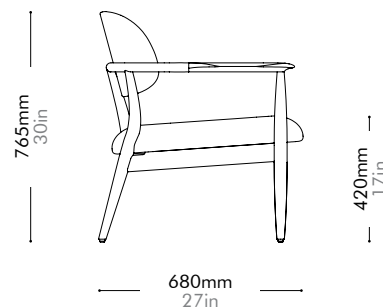

Slow Lounge Chair Two Seater by Space Copenhagen

SL-S121

Materials	Solid wood frame, upholstery		
Dimensions	W1510 x D680 x H765mm; SH: 420mm | W59" x D27" x H30"; SH: 17"		
Weight	20.0kg | 44lb		
Upholstery	3.2M | 40.0SF		
Shipping Volume	1.00CBM		
Pkg Dimensions	FCL	W1575 x D745 x H850mm; 29.67kg | W62" x D29" x H33"; 65lb	
	LCL/AIR	W1595 x D765 x H945mm; 43.85kg | W63" x D30" x H37"; 97lb	

Oak Lead time: 10-12 weeks

COM/COL		¥430,000
Fabric	C	¥430,000
	B	¥501,000
	A	¥526,000
Leather	C	¥477,000
	B	¥530,000
	A	¥579,000
PU Leather		¥430,000

Walnut Lead time: 10-12 weeks

COM/COL		¥491,000
Fabric	C	¥491,000
	B	¥562,000
	A	¥587,000
Leather	C	¥538,000
	B	¥590,000
	A	¥639,000
PU Leather		¥491,000