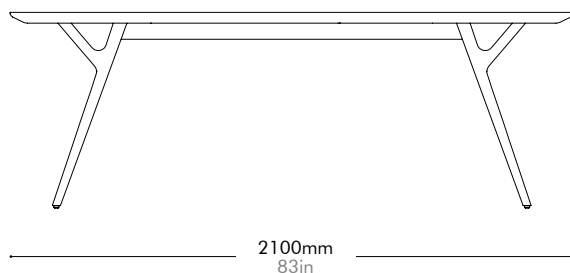

Rén Dining Table W2100

by Space
Copenhagen

RN-T411-2100

Materials	Solid wood legs, wood veneer top, stainless steel hairline gold, steel black powder coat matt		
Dimensions	W2100 x D1100 x H730mm | W83" x D43" x H29"		
Weight	57.0kg | 112lb		
Upholstery			
Shipping Volume	0.38 + 0.51CBM		
Pkg Dimensions	FCL	W2200 x D1200 x H145mm; 58.89kg | W87" x D47" x H6"; 130lb	
		W910 x D720 x H785mm; 12.38kg | W36" x D28" x H31"; 27lb	
	LCL/AIR	W2240 x D1240 x H235mm; 91.16kg | W88" x D49" x H9"; 201lb	
		W930 x D740 x H880mm; 20.37kg | W37" x D29" x H35"; 45lb	

Oak   Lead time: 10-12 weeks

¥485,000

Walnut   Lead time: 10-12 weeks

¥561,000