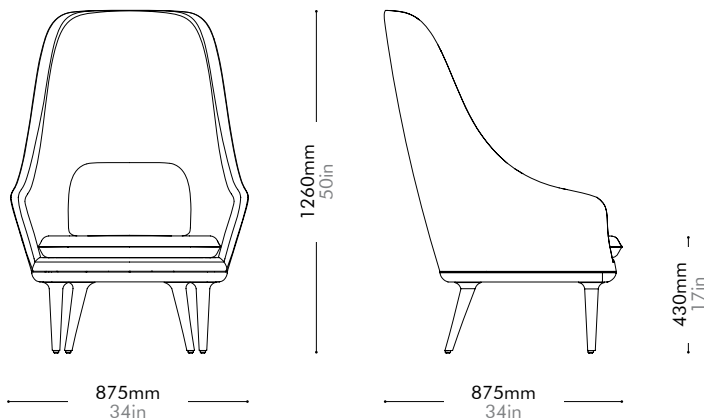

Lunar Highback Lounge Chair

by Space Copenhagen

LN-S121

Materials	Solid wood legs, upholstered moulded foam frame, upholstered cushion		
Dimensions	W875 x D875 x H1260mm; SH: 430mm | W34" x D34" x H50"; SH: 17"		
Weight	27.5kg | 61lb		
Upholstery	4.7M | 120.0SF		
Shipping Volume	1.19CBM		
Pkg Dimensions	FCL	W940 x D940 x H1345mm; 40.55kg | W37" x D37" x H53"; 89lb	
	LCL/AIR	W960 x D960 x H1440mm; 51.26kg | W38" x D38" x H57"; 113lb	

Oak Lead time: 10-12 weeks

COM/COL		¥569,000
Fabric	C	¥569,000
	B	¥677,000
	A	¥715,000
Leather	C	¥717,000
	B	¥848,000
	A	¥970,000
PU Leather		¥569,000

Walnut Lead time: 10-12 weeks

COM/COL		¥592,000
Fabric	C	¥592,000
	B	¥700,000
	A	¥738,000
Leather	C	¥740,000
	B	¥870,000
	A	¥993,000
PU Leather		¥592,000