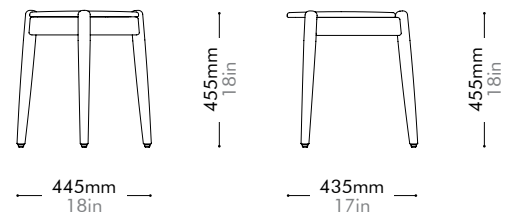

Louisiana Side Table by Vilhelm Wohlert

VW-T110

Materials	Solid wood
Dimensions	W445 x D435 x H455mm; SH: 445mm | W18" x D17" x H18"; SH: 18"
Weight	2.5kg | 12lb
Upholstery	
Shipping Volume	0.14CBM
Pkg Dimensions	FCL W510 x D500 x H540mm; 5.23kg | W20" x D20" x H21"; 12lb
	LCL/AIR W530 x D520 x H560mm; 8.43kg | W21" x D20" x H22"; 19lb

Oak Lead time: 10-12 weeks
¥73,000

Walnut Lead time: 10-12 weeks
¥91,000