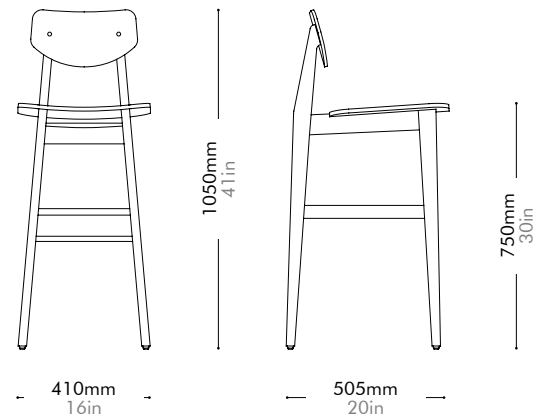

Risom C375 Chair by Jens Risom

RI-S310-WD

Materials	Solid wood frame, upholstery, stainless steel hairline brass		
Dimensions	W410 x D505 x H1050mm; SH: 750mm | W16" x D20" x H41"; SH: 30"		
Weight	5.0kg | 11lb		
Upholstery	0.5M | 9.0SF		
Shipping Volume	0.31CBM		
Pkg Dimensions	FCL	W475 x D570 x H1135mm; 11.86kg | W19" x D22" x H45"; 26lb	
	LCL/AIR	W515 x D610 x H1225mm; 15.51kg | W20" x D24" x H48"; 34lb	

Oak Lead time: 10-12 weeks

COM/COL		¥173,000
Fabric	C	¥173,000
	B	¥185,000
	A	¥189,000
Leather	C	¥184,000
	B	¥196,000
	A	¥206,000
PU Leather		¥173,000

Walnut Lead time: 10-12 weeks

COM/COL		¥189,000
Fabric	C	¥189,000
	B	¥201,000
	A	¥206,000
Leather	C	¥201,000
	B	¥212,000
	A	¥223,000
PU Leather		¥189,000