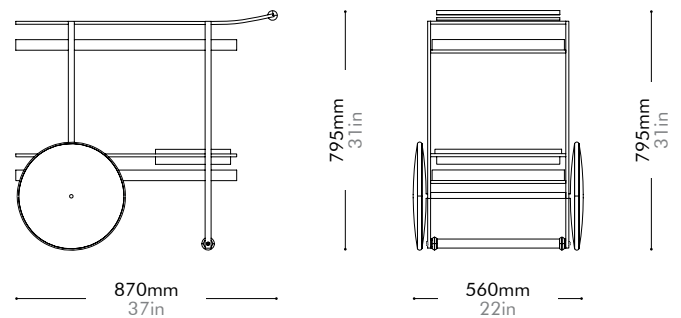

James Bar Cart

by Yabu
Pushelberge

JA-CA110

Materials	Wood veneer panels, steel black powder coat sand brust, solid walnut handle		
Dimensions	W870 x D560 x H795mm | W34" x D22" x H31"		
Weight	27.5kg | 61lb		
Upholstery			
Shipping Volume	0.51CBM		
Pkg Dimensions	FCL	W935 x D625 x H880mm; 34.33kg | W37" x D25" x H35"; 76lb	
	LCL/AIR	W955 x D645 x H975mm; 41.49kg | W38" x D25" x H38"; 91lb	

Steel

Lead time: 10-12 weeks

¥607,000