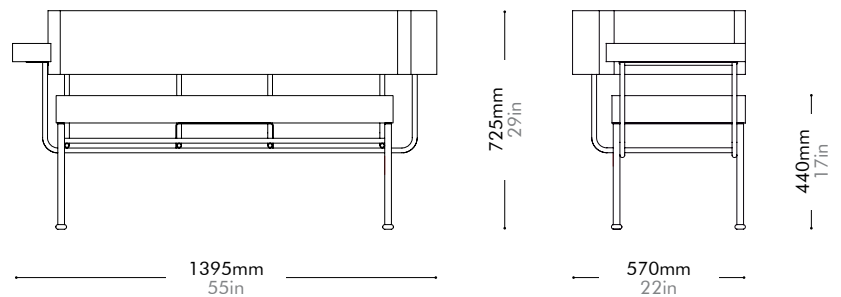

Cotton Club Lounge Chair Two Seater (1988) by Carlo Forcolini

CF-S121

Materials	Steel black powder coat matt, upholstery		
Dimensions	W1395 x D570 x H725mm; SH: 440mm | W55" x D22" x H29"; SH: 17"		
Weight	26.0kg | 57lb		
Upholstery	3.1M | 46.2SF		
Shipping Volume	0.80CBM		
Pkg Dimensions	FCL	W1480 x D655 x H830mm; 34.58kg | W58" x D26" x H33"; 76lb	
	LCL/AIR	W1500 x D675 x H925mm; 46.34kg | W59" x D27" x H36"; 102lb	

Lead time: 10-12 weeks

COM/COL		¥300,000
Fabric	C	¥300,000
	B	¥374,000
	A	¥400,000
Leather	C	¥357,000
	B	¥416,000
	A	¥472,000
PU Leather		¥300,000