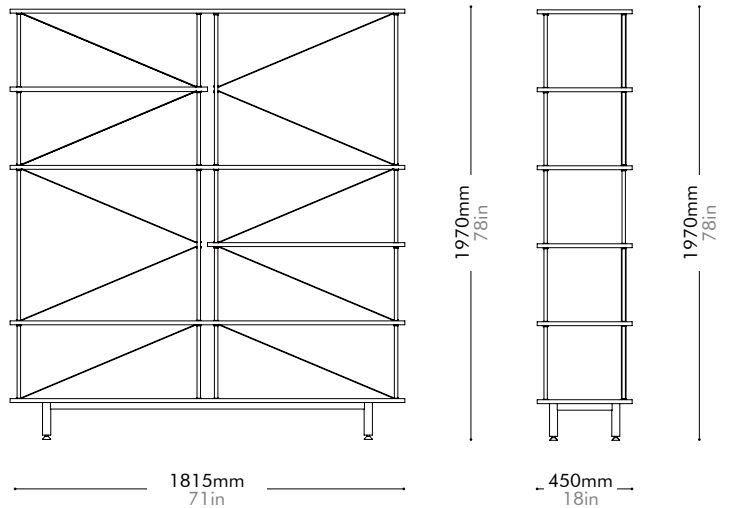

SE-SF142-L

Materials	Steel black powder coat matt, wood veneer shelves		
Dimensions	W1815 x D450 x H1970mm | W71" x D18" x H78"		
Weight	67.0kg | 154lb		
Upholstery			
Shipping Volume	0.24CBM		
Pkg Dimensions	FCL	W1915 x D550 x H230mm; 71.18kg | W75" x D22" x H9"; 157lb	
	LCL/AIR	W1955 x D590 x H320mm; 84.59kg | W77" x D23" x H13"; 186lb	

Oak	Lead time: 10-12 weeks	Walnut	Lead time: 10-12 weeks
	¥473,000		¥477,000