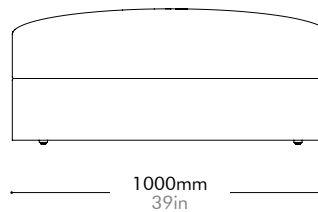

Oak / Walnut Lead time: 10-12 weeks

COM/COL		¥545,000
Fabric	C	¥545,000
	B	¥784,000
	A	¥867,000

Atelier Ottoman-Skirt by Space Copenhagen

AT-S510

Materials	Solid wood and plywood frame, upholstery		
Dimensions	W1000 x D1000 x H425mm; SH: 425mm W39" x D39" x H17"; SH: 17"		
Weight	20.0kg 44lb		
Upholstery	3.5M		
Shipping Volume	0.58CBM		
Pkg Dimensions	FCL	W1065 x D1065 x H510mm; 26.20kg W42" x D42" x H20"; 58lb	
	LCL/AIR	W1085 x D1085 x H605mm; 39.88kg W43" x D43" x H24"; 88lb	

Oak / Walnut Lead time: 10-12 weeks

COM/COL		¥247,000
Fabric	C	¥247,000
	B	¥320,000
	A	¥346,000

Atelier Center- Leg by Space Copenhagen

AT-S411

Materials	Solid wood and plywood frame, upholstery		
Dimensions	W1000 x D1280 x H780mm; SH: 425mm W39" x D50" x H31"; SH: 17"		
Weight	30.0kg 66lb		
Upholstery	7.3M		
Shipping Volume	1.14CBM		
Pkg Dimensions	FCL	W1100 x D1380 x H750mm; 39.85kg W43" x D54" x H29"; 88lb	
	LCL/AIR	W1120 x D1400 x H845mm; 58.07kg W44" x D55" x H33"; 128lb	