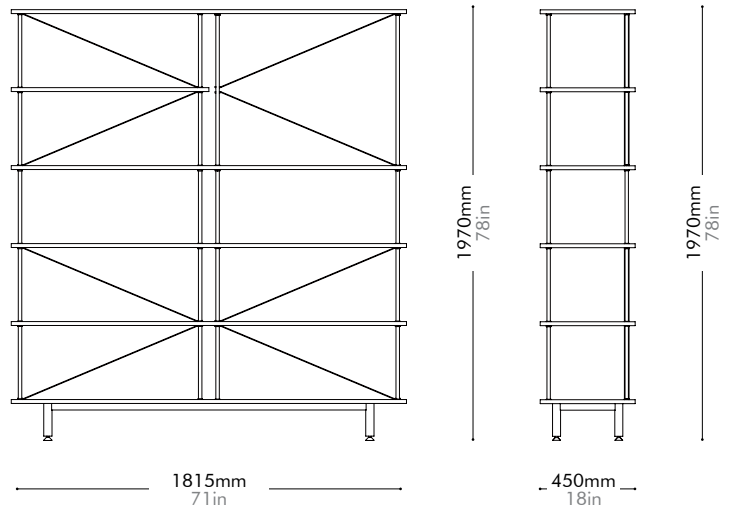

SE-SF151-L

Materials Steel black powder coat matt, wood veneer shelves

Dimensions W1815 x D450 x H1970mm | W71" x D18" x H78"

Weight 70.0kg | 154lb

Upholstery

Shipping Volume 0.26CBM

Pkg Dimensions FCL W1915 x D550 x H250mm; 74.33kg | W75" x D22" x H11"; 158lb

LCL/AIR W1955 x D590 x H340mm; 87.73kg | W77" x D23" x H15"; 194lb

Oak Lead time: 10-12 weeks

Walnut Lead time: 10-12 weeks

¥442,000

¥447,000