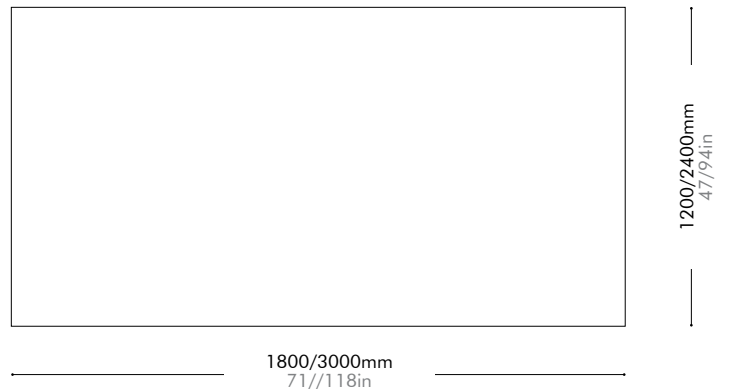

Lead time: 8 weeks

S	¥151,000
L	¥406,000

Seiton 5-1 L

by OEO Studio

SE-SF151-L

Materials Steel black powder coat matt, wood veneer shelves

Dimensions W1815 x D450 x H1970mm | W71" x D18" x H78"

Weight 70.0kg | 154lb