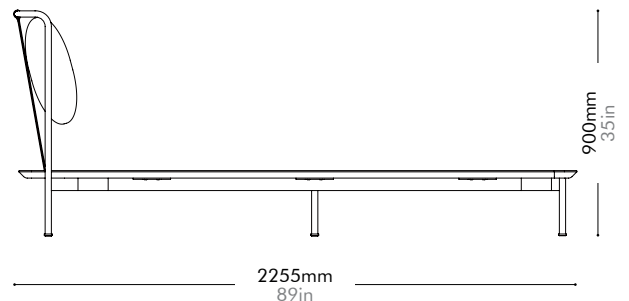

Crawford Bed

King Size

by Tom Fereday

CR-B110-K

Materials	Wood veneer base, steel black powder coat matt, upholstery		
Dimensions	W2265 x D2255 x H900mm W89" x D89" x H35"		
Weight	86.0kg 189lb		
Upholstery	5.0M 78.0SF		
Shipping Volume	0.33+0.43CBM		
Pkg Dimensions	FCL	W2160 x D985 x H155mm; 57.60kg W85" x D39" x H6"; 127lb	
		W1980 x D465 x H465mm; 40.68kg W78" x D18" x H18"; 90lb	
	LCL/AIR	W2200 x D1025 x H245mm; 83.80kg W87" x D40" x H10"; 185lb	
		W2020 x D505 x H555mm; 52.54kg W80" x D20" x H22"; 116lb	

Dawn Bed

Double Size

by Space
Copenhagen

DA-B110-D

Materials	Stainless steel oil rubbed copper, steel black powder coat matt, solid wood with wood veneer frame, upholstery back		
Dimensions	W1700 x D2130 x H1100mm W67" x D84" x H43"		
Weight	48.0kg 106lb		
Upholstery	1.8M 15.0SF		
Shipping Volume	0.16+0.63CBM		
Pkg Dimensions	FCL	W2080 x D240 x H330mm; 23.43kg W82" x D9" x H13"; 52lb	
		W1800 x D1100 x H320mm; 35.53kg W71" x D43" x H13"; 78lb	
	LCL/AIR	W2120 x D280 x H420mm; 30.33kg W83" x D11" x H17"; 67lb	
		W1840 x D1140 x H410mm; 59.90kg W72" x D45" x H16"; 132lb	