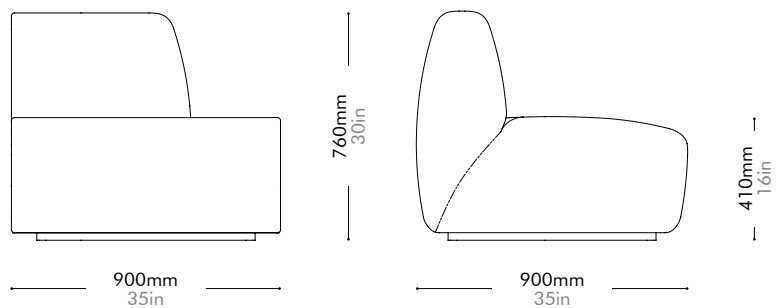

Infinity Arm R

by Space
Copenhagen

IF-S450-R

Materials	Solid wood and plywood frame, upholstery	
Dimensions	W900 x D900 x H760mm; SH: 410mm | W35" x D35" x H30"; SH: 16"	
Weight	35.0kg | 77lb	
Upholstery	3.9M | 64.0SF	
Shipping Volume	0.79CBM	
Pkg Dimensions	FCL	W965 x D965 x H845mm; 43.19kg | W38" x D38" x H33"; 95lb
	LCL/AIR	W985 x D985 x H940mm; 54.46kg | W39" x D39" x H37"; 120lb

Lead time: 10-12 weeks

COM/COL		¥350,000
Fabric	C	¥350,000
	B	¥439,000
	A	¥464,000
Leather	C	¥439,000
	B	¥505,000
	A	¥567,000
PU Leather		¥350,000