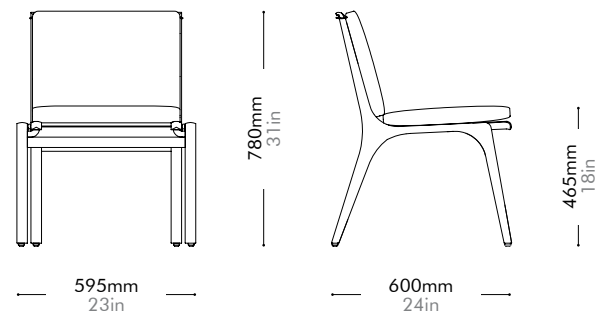

Rén Dining Chair by Space Copenhagen

RN-S210

Materials	Solid wood legs, stainless steel hairline gold, wood veneer frame, upholstered cushion, down filling		
Dimensions	W595 x D600 x H780mm; SH: 465mm | W23" x D24" x H31"; SH: 18"		
Weight	8.2kg | 18lb		
Upholstery	1.1M | 22.0SF		
Shipping Volume	0.40CBM		
Pkg Dimensions	FCL	W680 x D680 x H870mm; 14.21kg | W27" x D27" x H34"; 31lb	
	LCL/AIR	W700 x D700 x H965mm; 19.90kg | W28" x D28" x H38"; 44b	

Oak		Lead time: 10-12 weeks
COM/COL		¥248,000
Fabric	C	¥248,000
	B	¥272,000
	A	¥280,000
Leather	C	¥278,000
	B	¥305,000
	A	¥331,000
PU Leather		¥248,000

Walnut		Lead time: 10-12 weeks
COM/COL		¥283,000
Fabric	C	¥283,000
	B	¥306,000
	A	¥314,000
Leather	C	¥313,000
	B	¥340,000
	A	¥365,000
PU Leather		¥283,000