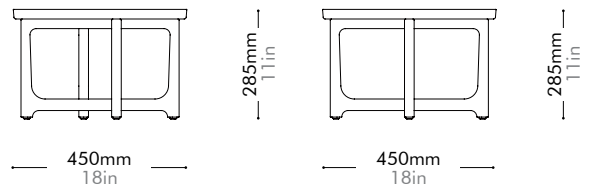

Lyrical Small Side Table by Nei&Hu

LY-T110-450

Materials	Solid wood legs, wood veneer top	
Dimensions	C450 x H285mm | C18" x H11"	
Weight	2.5kg | 6lb	
Upholstery		
Shipping Volume	0.09CBM	
Pkg Dimensions	FCL	W515 x D515 x H350mm; 4.37kg | W20" x D20" x H14"; 10lb
	LCL/AIR	W535 x D535 x H445mm; 7.70kg | W21" x D21" x H18"; 17lb

Oak	Lead time: 10-12 weeks
	¥128,000

Walnut	Lead time: 10-12 weeks
	¥149,000