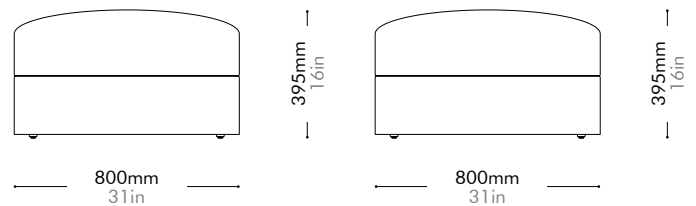

Atelier Small Ottoman-Skirt by Space Copenhagen

AT-S520

Materials	Solid wood and plywood frame, upholstery	
Dimensions	W800 x D800 x H395mm; SH: 395mm | W31" x D31" x H16"; SH: 16"	
Weight	12.0kg | 26lb	
Upholstery	2.2M	
Shipping Volume	0.36CBM	
Pkg Dimensions	FCL	W865 x D865 x H480mm; 16.52kg | W34" x D34" x H19"; 36lb
	LCL/AIR	W885 x D885 x H575mm; 25.62kg | W35" x D35" x H23"; 56lb

Oak / Walnut Lead time: 10-12 weeks

COM/COL		¥189,000
Fabric	C	¥189,000
	B	¥243,000
	A	¥262,000