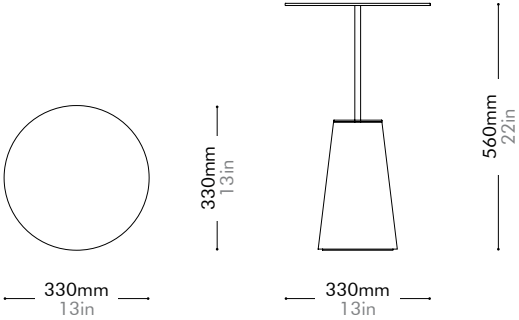

Bund Side Table H560

by Neri&Hu

BU-T110-560

Materials	Stainless steel hairline aged gold, volakos / black marquina marble base	
Dimensions	C330 x H560mm | C13" x H22"	
Weight	18.0kg | 40lb	
Upholstery		
Shipping Volume	0.14CBM	
Pkg Dimensions	FCL/LCL/AIR	W425 x D425 x H750mm; 27.07kg | W17" x D17" x H30"; 60lb

Stone A	Lead time: 10-12 weeks
	¥218,000

Stone B	Lead time: 10-12 weeks
	¥181,000