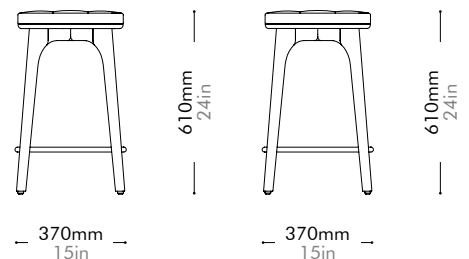

Utility Stool H610 by Neri&Hu

UT-S610-610

Materials	Solid wood legs, plywood panel, steel hairline aged gold, upholstery		
Dimensions	W370 x D370 x H610mm; SH: 610mm | W15" x D15" x H24"; SH: 24"		
Weight	5.0kg | 11lb		
Upholstery	0.3M | 5.5SF		
Shipping Volume	0.13CBM		
Pkg Dimensions	FCL	W435 x D435 x H695mm; 8.19kg | W17" x D17" x H27"; 18lb	
	LCL/AIR	W455 x D455 x H715mm; 10.60kg | W18" x D18" x H28"; 23lb	

Oak Lead time: 10-12 weeks

COM/COL		¥115,000
Fabric	C	¥115,000
	B	¥122,000
	A	¥124,000
Leather	C	¥122,000
	B	¥129,000
	A	¥135,000
PU Leather		¥115,000

Walnut Lead time: 10-12 weeks

COM/COL		¥131,000
Fabric	C	¥131,000
	B	¥138,000
	A	¥140,000
Leather	C	¥138,000
	B	¥144,000
	A	¥151,000
PU Leather		¥131,000