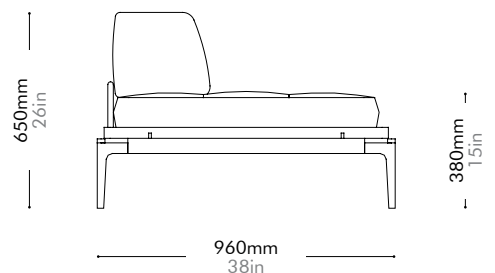

Discipline Sofa Half Back R by Neri&Hu

DS-S430-R

Materials	Solid wood and wood veneer base, stainless steel hairline aged gold legs and brackets, upholstery		
Dimensions	W2180 x D960 x H650mm; SH: 380mm W86" x D38" x H26"; SH: 15"		
Weight	95.0kg 209lb		
Upholstery	4.5M 90.OSF	Fabric + Leather	1.6M+70.OSF
Shipping Volume	1.79CBM		
Pkg Dimensions	FCL	W2265 x D1045 x H755mm; 108.59kg W89" x D41" x H30"; 240lb	
	LCL/AIR	W2305 x D1085 x H845mm; 137.65kg W91" x D43" x H33"; 303lb	

Discipline Sofa Straight by Neri&Hu

DS-S410

Materials	Solid wood and wood veneer base, stainless steel hairline aged gold legs and brackets, upholstery		
Dimensions	W2050 x D960 x H650mm; SH: 380mm W81" x D38" x H26"; SH: 15"		
Weight	99.0kg 218lb		
Upholstery	5.3M 105.0SF	Fabric + Leather	2.2M+75.0SF
Shipping Volume	1.68CBM		
Pkg Dimensions	FCL	W2135 x D1045 x H755mm; 112.01kg W84" x D41" x H30"; 247lb	
	LCL/AIR	W2175 x D1085 x H845mm; 139.43kg W86" x D43" x H33"; 307lb	