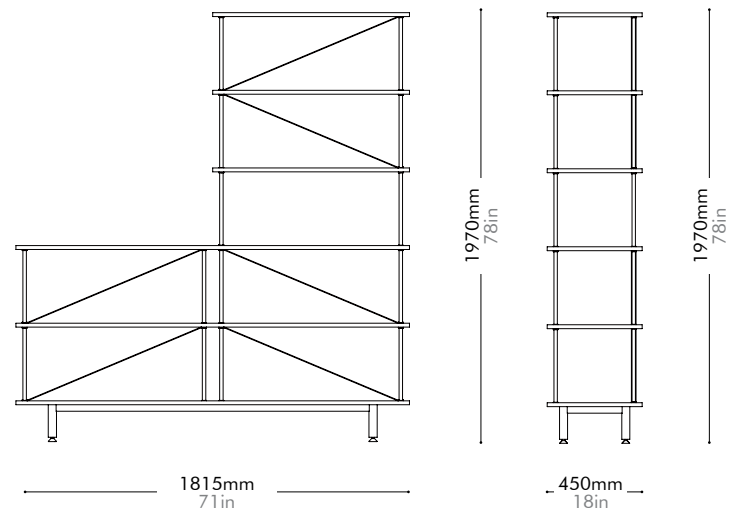

SE-SF133-R

Materials	Steel black powder coat matt, wood veneer shelves		
Dimensions	W1815 x D450 x H1970mm | W71" x D18" x H78"		
Weight	57.5kg | 127lb		
Upholstery			
Shipping Volume	0.24CBM		
Pkg Dimensions	FCL	W1915 x D550 x H230mm; 61.68kg | W75" x D22" x H9"; 136lb	
	LCL/AIR	W1955 x D590 x H320mm; 75.09kg | W77" x D23" x H13"; 166lb	

Oak	Lead time: 10-12 weeks	Walnut	Lead time: 10-12 weeks
	¥399,000		¥402,000