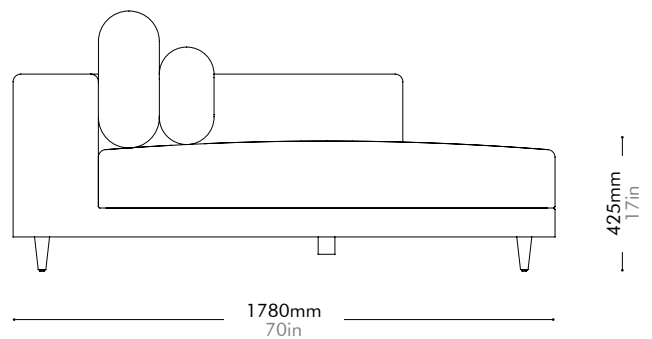

Atelier Chaise Lounge L-Leg by Space Copenhagen

AT-S431-L

Materials	Solid wood and plywood frame, upholstery		
Dimensions	W1280 x D1780 x H780mm; SH: 425mm | W50" x D70" x H31"; SH: 17"		
Weight	60.0kg | 132lb		
Upholstery	11.2M		
Shipping Volume	1.95CBM		
Pkg Dimensions	FCL	W1380 x D1880 x H750mm; 74.0kg | W54" x D74" x H30"; 163lb	
	LCL/AIR	W1400 x D1900 x H845mm; 104.91kg | W55" x D75" x H33"; 231lb	

Oak / Walnut Lead time: 10-12 weeks

COM/COL		¥545,000
Fabric	C	¥545,000
	B	¥784,000
	A	¥867,000