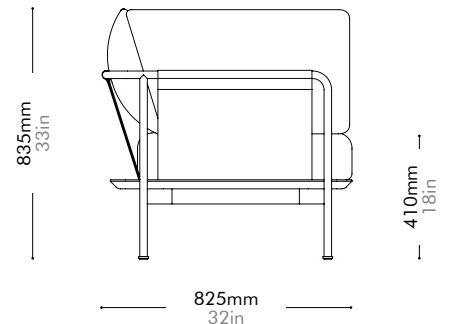

CR-S421-R2

Materials	Wood veneer base, steel black powder coat matt, upholstery		
Dimensions	W2065 x D825 x H835mm; SH: 410mm | W81" x D32" x H33"; SH: 18"		
Weight	72.0kg | 159lb		
Upholstery	9.6M | 270.0SF		
Shipping Volume	1.84CBM		
Pkg Dimensions	FCL	W2150 x D910 x H940mm; 86.29kg | W85" x D36" x H37"; 190lb	
	LCL/AIR	W2190 x D950 x H1030mm; 110.47kg | W86" x D37" x H41"; 244lb	

Oak		Lead time: 10-12 weeks
COM/COL		¥600,000
Fabric	C	¥600,000
	B	¥796,000
	A	¥865,000
Leather	C	¥1,025,000
	B	¥1,365,000
	A	¥1,684,000
PU Leather		¥600,000

Walnut		Lead time: 10-12 weeks
COM/COL		¥657,000
Fabric	C	¥657,000
	B	¥853,000
	A	¥922,000
Leather	C	¥1,082,000
	B	¥1,422,000
	A	¥1,741,000
PU Leather		¥657,000