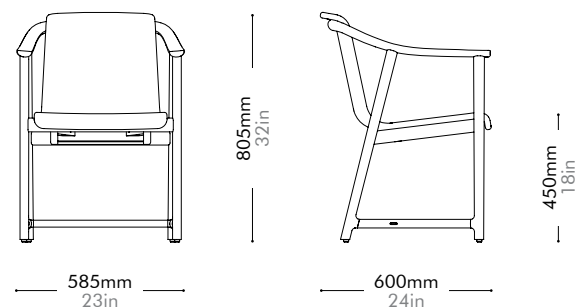

Mandarin Dining Chair

by Neri&Hu

MA-S211

Materials	Solid wood frame, stainless steel hairline gold, upholstered seat shell		
Dimensions	W585 x D600 x H805mm; SH: 450mm | W23" x D24" x H32"; SH: 18"		
Weight	9.7kg | 21lb		
Upholstery	1.1M | 19.8SF		
Shipping Volume	0.41CBM		
Pkg Dimensions	FCL	W701 x D676 x H866mm; 15.74kg | W28" x D27" x H34"; 35lb	
	LCL/AIR	W741 x D716 x H956mm; 21.91kg | W29" x D28" x H38"; 48lb	

Oak		Lead time: 10-12 weeks
COM/COL		¥300,000
Fabric	C	¥300,000
	B	¥322,000
	A	¥330,000
Leather	C	¥322,000
	B	¥343,000
	A	¥363,000
PU Leather		¥300,000

Walnut		Lead time: 10-12 weeks
COM/COL		¥360,000
Fabric	C	¥360,000
	B	¥383,000
	A	¥391,000
Leather	C	¥383,000
	B	¥404,000
	A	¥424,000
PU Leather		¥360,000