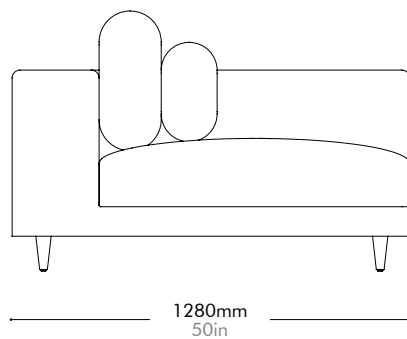

Atelier Corner-Leg by Space Copenhagen

AT-S421

Materials	Solid wood and plywood frame, upholstery		
Dimensions	W1280 x D1280 x H780mm; SH: 425mm | W50" x D50" x H31"; SH: 17"		
Weight	45.0kg | 99lb		
Upholstery	9.1M		
Shipping Volume	1.43CBM		
Pkg Dimensions	FCL	W1380 x D1380 x H750mm; 56.34kg | W54" x D54" x H30"; 124lb	
	LCL/AIR	W1400 x D1400 x H845mm; 79.12kg | W55" x D55" x H33"; 174lb	

Oak / Walnut Lead time: 10-12 weeks

COM/COL		¥415,000
Fabric	C	¥415,000
	B	¥609,000
	A	¥677,000