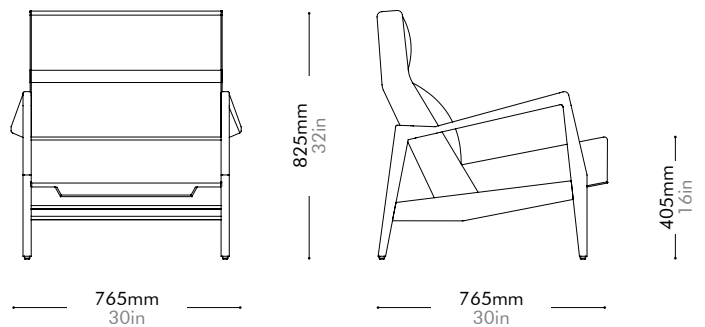

Risom Lounge Chair by Jens Risom

RI-S111

Materials	Solid wood frame, upholstery	
Dimensions	W765 x D765 x H825mm; SH: 405mm | W30" x D30" x H32"; SH: 16"	
Weight	22.5kg | 50lb	
Upholstery	2.5M | 50.0SF	
Shipping Volume	0.63CBM	
Pkg Dimensions	FCL	W830 x D830 x H910mm; 30.07kg | W33" x D33" x H36"; 66lb
	LCL/AIR	W870 x D870 x H1000mm; 38.86kg | W34" x D34" x H39"; 88lb

Oak Lead time: 10-12 weeks

COM/COL		¥343,000
Fabric	C	¥343,000
	B	¥404,000
	A	¥426,000
Leather	C	¥422,000
	B	¥493,000
	A	¥560,000
PU Leather		¥343,000

Walnut Lead time: 10-12 weeks

COM/COL		¥378,000
Fabric	C	¥378,000
	B	¥439,000
	A	¥460,000
Leather	C	¥457,000
	B	¥528,000
	A	¥594,000
PU Leather		¥378,000