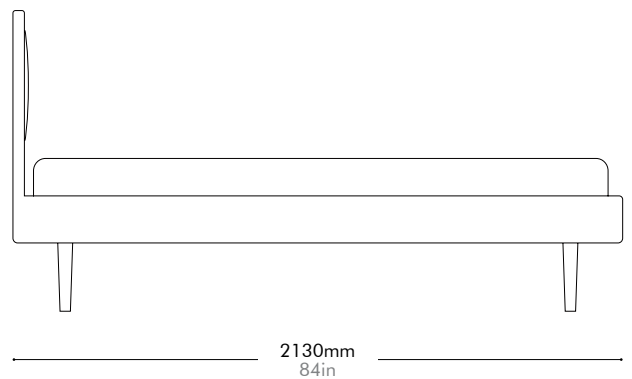

Dawn Bed

Double Size

by Space
Copenhagen

DA-B110-D

Materials	Stainless steel oil rubbed copper, steel black powder coat matt, solid wood with wood veneer frame, upholstery back		
Dimensions	W1700 x D2130 x H1100mm W67" x D84" x H43"		
Weight	48.0kg 106lb		
Upholstery	1.8M 15.0SF		
Shipping Volume	0.16+0.63CBM		
Pkg Dimensions	FCL	W2080 x D240 x H330mm; 23.43kg W82" x D9" x H13"; 52lb	
		W1800 x D1100 x H320mm; 35.53kg W71" x D43" x H13"; 78lb	
	LCL/AIR	W2120 x D280 x H420mm; 30.33kg W83" x D11" x H17"; 67lb	
		W1840 x D1140 x H410mm; 59.90kg W72" x D45" x H16"; 132lb	

Dawn Bed

Queen Size

by Space Copenhagen

DA-B110-Q

Materials	Stainless steel oil rubbed copper, steel black powder coat matt, solid wood with wood veneer frame, upholstery back		
Dimensions	W1900 x D2130 x H1100mm W75" x D84" x H43"		
Weight	52.0kg 115lb		
Upholstery	1.9M 17.0SF		
Shipping Volume	0.16+0.70CBM		
Pkg Dimensions	FCL	W2080 x D240 x H330mm; 25.43kg W82" x D9" x H13"; 56lb	
		W2000 x D1100 x H320mm; 38.24kg W79" x D43" x H13"; 84lb	
	LCL/AIR	W2120 x D280 x H420mm; 32.33kg W83" x D11" x H17"; 71lb	
		W2040 x D1140 x H410mm; 65.26kg W80" x D45" x H16"; 144lb	

Dawn Bed

King Size

by Space Copenhagen

DA-B110-K

Materials	Stainless steel oil rubbed copper, steel black powder coat matt, solid wood with wood veneer frame, upholstery back		
Dimensions	W2100 x D2130 x H1100mm W83" x D84" x H43"		
Weight	56.0kg 123lb		
Upholstery	2.0M 19.OSF		
Shipping Volume	0.17+0.77CBM		
Pkg Dimensions	FCL	W2180 x D240 x H330mm; 27.58kg W86" x D9" x H13"; 61lb	
		W2200 x D1100 x H320mm; 40.95kg W87" x D43" x H13"; 90lb	
	LCL/AIR	W2220 x D280 x H420mm; 34.80kg W87" x D11" x H17"; 77lb	
		W2240 x D1140 x H410mm; 70.62kg W88" x D45" x H16"; 156lb	