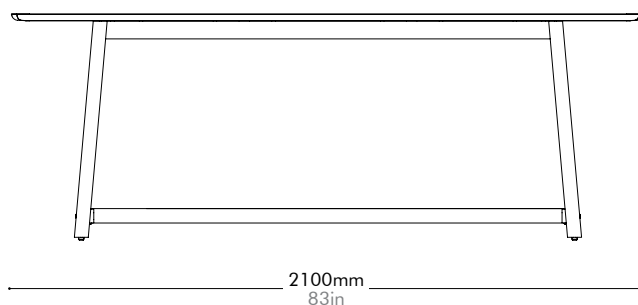

Mandarin Dining Table W2100 by Neri&Hu

MA-T410-2100

Materials	Solid wood frame, wood veneer top, stainless steel hairline gold, blackened stainless steel		
Dimensions	W2100 x D900 x H750mm | W83" x D35" x H30"		
Weight	44.0kg | 97lb		
Upholstery			
Shipping Volume	0.32+0.12CBM		
Pkg Dimensions	FCL	W2180 x D980 x H150mm; 40.58kg | W86" x D39" x H6"; 89lb	
		W820 x D800 x H180mm; 12.45kg | W32" x D31" x H7"; 27lb	
	LCL/AIR	W2200 x D1000 x H245mm; 66.15kg | W87" x D39" x H9"; 146lb	
		W840 x D820 x H275mm; 20.45kg | W33" x D32" x H11"; 45lb	

Oak Lead time: 10-12 weeks

¥436,000

Walnut Lead time: 10-12 weeks

¥607,000