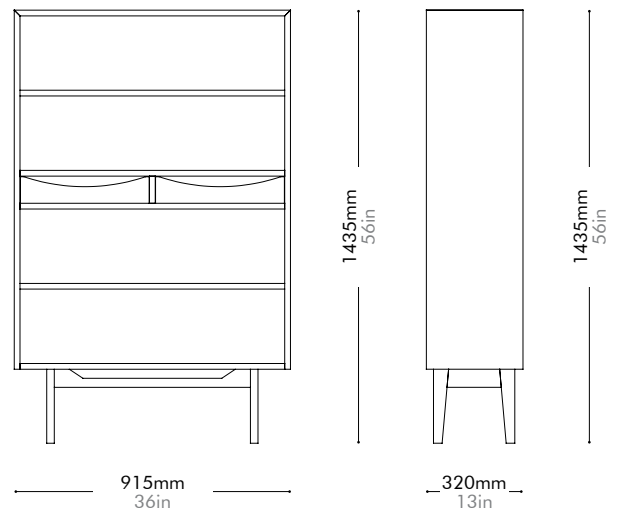

Risom Shelves

by Jens Risom

RI-SF110

Materials	Solid wood legs, wood veneer panels		
Dimensions	W915 x D320 x H1435mm | W36" x D13" x H56"		
Weight	42.0kg | 93lb		
Upholstery			
Shipping Volume	0.57CBM		
Pkg Dimensions	FCL	W980 x D385 x H1520mm; 53.91kg | W39" x D15" x H60"; 119lb	
	LCL/AIR	W1020 x D425 x H1610mm; 58.94kg | W40" x D17" x H63"; 130lb	

Oak   Lead time: 10-12 weeks

¥289,000

Walnut   Lead time: 10-12 weeks

¥311,000