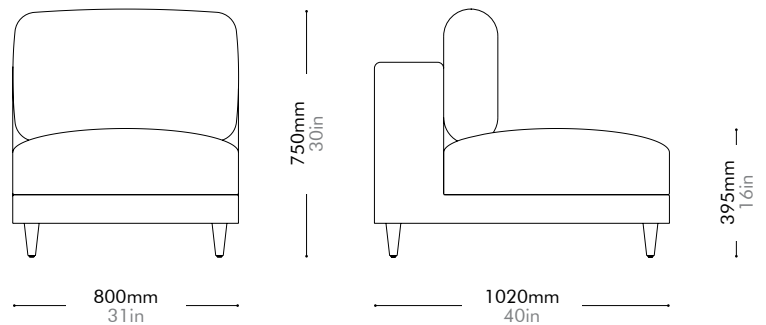

Atelier Center-Skirt

by Space
Copenhagen

AT-S410

Materials	Solid wood and plywood frame, upholstery		
Dimensions	W1000 x D1280 x H780mm; SH: 425mm W39" x D50" x H31"; SH: 17"		
Weight	30.0kg 66lb		
Upholstery	7.3M		
Shipping Volume	1.14CBM		
Pkg Dimensions	FCL	W1100 x D1380 x H750mm; 39.85kg W43" x D54" x H29"; 88lb	
	LCL/AIR	W1120 x D1400 x H845mm; 58.07kg W44" x D55" x H33"; 128lb	

Oak / Walnut Lead time: 10-12 weeks

COM/COL		¥394,000
Fabric	C	¥394,000
	B	¥538,000
	A	¥589,000

Atelier Small Ottoman-Skirt by Space Copenhagen

AT-S520

Materials	Solid wood and plywood frame, upholstery	
Dimensions	W800 x D800 x H395mm; SH: 395mm W31" x D31" x H16"; SH: 16"	
Weight	12.0kg 26lb	
Upholstery	2.2M	
Shipping Volume	0.36CBM	
Pkg Dimensions	FCL	W865 x D865 x H480mm; 16.52kg W34" x D34" x H19"; 36lb
	LCL/AIR	W885 x D885 x H575mm; 25.62kg W35" x D35" x H23"; 56lb

Oak / Walnut Lead time: 10-12 weeks

COM/COL		¥189,000
Fabric	C	¥189,000
	B	¥243,000
	A	¥262,000

Atelier Small Center-Leg by Space Copenhagen

AT-S441

Materials	Solid wood and plywood frame, upholstery		
Dimensions	W800 x D1020 x H750mm; SH: 395mm W31" x D40" x H30"; SH: 16"		
Weight	20.0kg 44lb		
Upholstery	5.0M		
Shipping Volume	0.73CBM		
Pkg Dimensions	FCL	W900 x D1120 x H720mm; 27.45kg W35" x D44" x H28"; 61lb	
	LCL/AIR	W920 x D1140 x H815mm; 39.64kg W36" x D45" x H32"; 87lb	

Oak / Walnut Lead time: 10-12 weeks

COM/COL		¥264,000
Fabric	C	¥264,000
	B	¥357,000
	A	¥390,000

Atelier Small Corner-Leg by Space Copenhagen

AT-S451

Materials	Solid wood and plywood frame, upholstery		
Dimensions	W1020 x D1020 x H750mm; SH: 395mm W40" x D40" x H30"; SH: 16"		
Weight	30.0kg 66lb		
Upholstery	5.5M		
Shipping Volume	0.90CBM		
Pkg Dimensions	FCL	W1120 x D1120 x H720mm; 38.46kg W44" x D44" x H28"; 85lb	
	LCL/AIR	W1140 x D1140 x H815mm; 53.57kg W45" x D45" x H32"; 118lb	