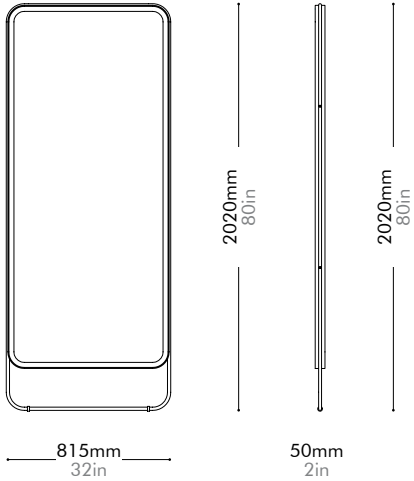

Utility Long Mirror Large by Neri&Hu

UT-M120-L

Materials	Solid wood flame, steel hairline aged gold, mirror	
Dimensions	W815 x D50 x H2020mm | W32" x D2" x H80"	
Weight	28.0kg | 62lb	
Upholstery		
Shipping Volume	0.30CBM	
Pkg Dimensions	FCL/LCL/AIR	W2200 x D921 x H150mm; 56.08kg | W87" x D36" x H6"; 124lb

Oak	Lead time: 10-12 weeks
	¥282,000

Walnut	Lead time: 10-12 weeks
	¥313,000