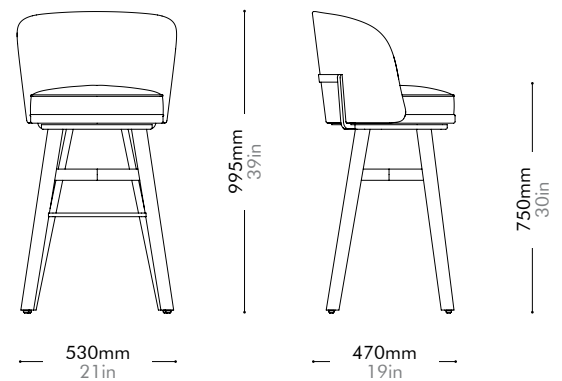

Mr.B Swivel Bar Chair by Neri&Hu

MB-S310-750

Materials	Stainless steel hairline gold, solid wood frame, upholstery		
Dimensions	W530 x D470 x H995mm; SH: 750mm | W21" x D19" x H39"; SH: 30"		
Weight	13.0kg | 29lb		
Upholstery	1.43M | 27.5SF		
Shipping Volume	0.34CBM		
Pkg Dimensions	FCL	W595 x D535 x H1080mm; 19.76kg | W23" x D21" x H43"; 44lb	
	LCL/AIR	W615 x D555 x H1175mm; 23.73kg | W24" x D22" x H46"; 52lb	

Oak		Lead time: 10-12 weeks
COM/COL		¥243,000
Fabric	C	¥243,000
	B	¥274,000
	A	¥284,000
Leather	C	¥281,000
	B	¥314,000
	A	¥346,000
PU Leather		¥243,000

Walnut		Lead time: 10-12 weeks
COM/COL		¥260,000
Fabric	C	¥260,000
	B	¥290,000
	A	¥301,000
Leather	C	¥297,000
	B	¥331,000
	A	¥363,000
PU Leather		¥260,000