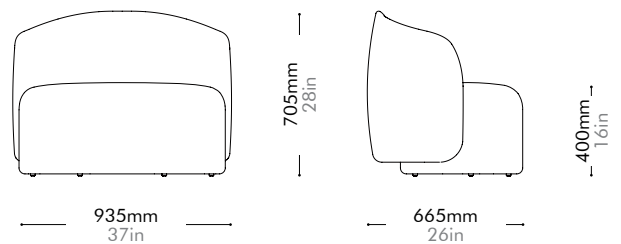

Taylor Sofa

One Seater

by Yabu Pushelberg

TA-S410

Materials	Solid wood plywood frame, upholstery	
Dimensions	W935 x D665 x H705mm; SH: 400mm | W37" x D26" x H28"; SH: 16"	
Weight	23.0kg | 51lb	
Upholstery	3.5M | 100.0SF	
Shipping Volume	0.59CBM	
Pkg Dimensions	FCL	W1000 x D730 x H805mm; 29.93kg | W39" x D29" x H32"; 66lb
	LCL/AIR	W1040 x D770 x H895mm; 39.23kg | W41" x D30" x H35"; 86lb

Lead time: 10-12 weeks

COM/COL		¥415,000
Fabric	C	¥415,000
	B	¥488,000
	A	¥513,000
Leather	C	¥551,000
	B	¥663,000
	A	¥767,000
PU Leather		¥415,000