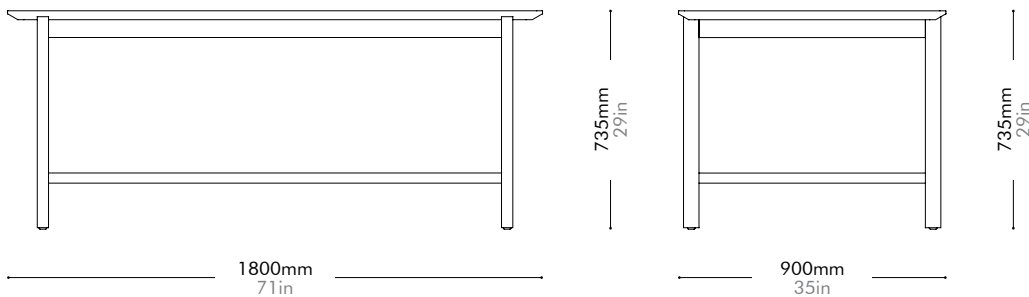

Aya Lounge Chair by OEO Studio

AY-S111

Materials	Solid wood frame, upholstery	
Dimensions	W695 x D660 x H715mm; SH: 405mm W27" x D26" x H28"; SH: 16"	
Weight	14.0kg 31lb	
Upholstery	2.8M 47.0SF	
Shipping Volume	0.44CBM	
Pkg Dimensions	FCL	W760 x D725 x H800mm; 19.95kg W30" x D29" x H31"; 44lb
	LCL/AIR	W800 x D765 x H890mm; 27.06kg W31" x D30" x H35"; 60lb

Aya Dining Table W1800 by OEO Studio

AY-T410-1800

Materials	Solid wood frame, wood veneer top, blackened stainless steel		
Dimensions	W1800 x D900 x H735mm W71" x D35" x H29"		
Weight	50.0kg 110lb		
Upholstery			
Shipping Volume	0.37CBM		
Pkg Dimensions	FCL	W1900 x D1140 x H170mm; 56.78kg W75" x D45" x H7"; 125lb	
	LCL/AIR	W1940 x D1180 x H260mm; 83.38kg W76" x D46" x H10"; 184lb	

Oak Lead time: 10-12 weeks

Walnut Lead time: 10-12 weeks

¥358,000

¥417,000

Aya Dining Table W2400 by OEO Studio

AY-T410-2400

Materials	Solid wood frame, wood veneer top, blackened stainless steel		
Dimensions	W2400 x D900 x H735mm W94" x D35" x H29"		
Weight	57.0kg 126lb		
Upholstery			
Shipping Volume	0.48CBM		
Pkg Dimensions	FCL	W2500 x D1140 x H170mm; 65.74kg W98" x D45" x H7"; 145lb	
	LCL/AIR	W2540 x D1180 x H260mm; 100.57kg W100" x D46" x H10"; 222lb	