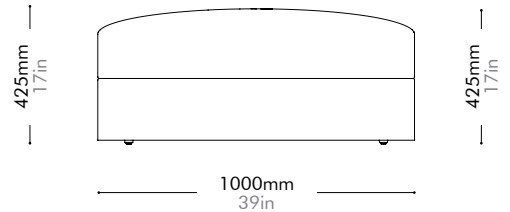

Oak / Walnut Lead time: 10-12 weeks

COM/COL		¥545,000
Fabric	C	¥545,000
	B	¥784,000
	A	¥867,000

Atelier Ottoman-Skirt by Space Copenhagen

AT-S510

Materials	Solid wood and plywood frame, upholstery		
Dimensions	W1000 x D1000 x H425mm; SH: 425mm W39" x D39" x H17"; SH: 17"		
Weight	20.0kg 44lb		
Upholstery	3.5M		
Shipping Volume	0.58CBM		
Pkg Dimensions	FCL	W1065 x D1065 x H510mm; 26.20kg W42" x D42" x H20"; 58lb	
	LCL/AIR	W1085 x D1085 x H605mm; 39.88kg W43" x D43" x H24"; 88lb	

Oak / Walnut Lead time: 10-12 weeks

COM/COL		¥247,000
Fabric	C	¥247,000
	B	¥320,000
	A	¥346,000

Atelier Center- Leg by Space Copenhagen

AT-S411

Materials	Solid wood and plywood frame, upholstery		
Dimensions	W1000 x D1280 x H780mm; SH: 425mm W39" x D50" x H31"; SH: 17"		
Weight	30.0kg 66lb		
Upholstery	7.3M		
Shipping Volume	1.14CBM		
Pkg Dimensions	FCL	W1100 x D1380 x H750mm; 39.85kg W43" x D54" x H29"; 88lb	
	LCL/AIR	W1120 x D1400 x H845mm; 58.07kg W44" x D55" x H33"; 128lb	