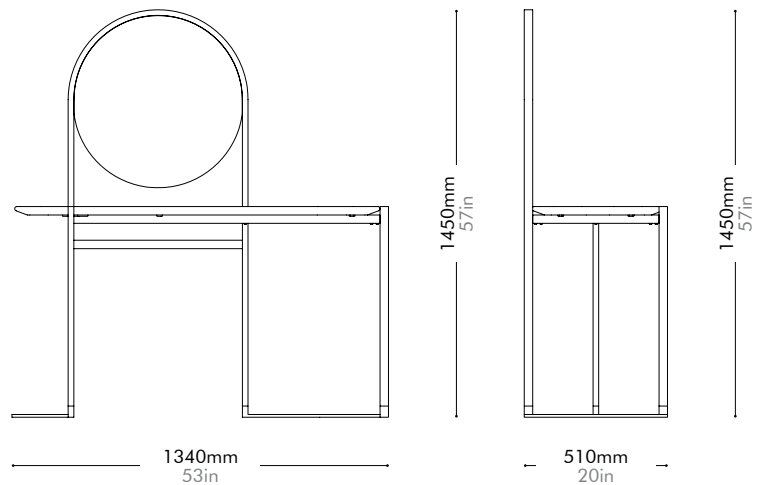

Blink Vanity

by Yabu Pushelberg

BL-T720

Materials	Wood veneer top, stainless steel hairline gold, steel black powder coat sand burst, mirror
Dimensions	W1340 x D510 x H1450mm | W53" x D20" x H57"
Weight	30.0kg | 66lb
Upholstery	
Shipping Volume	0.41 CBM
Pkg Dimensions	FCL/LCL/AIR W1530 x D750 x H355mm; 52.01kg | W60" x D30" x H14"; 115lb

Oak	Lead time: 10-12 weeks
	¥279,000

Walnut	Lead time: 10-12 weeks
	¥299,000