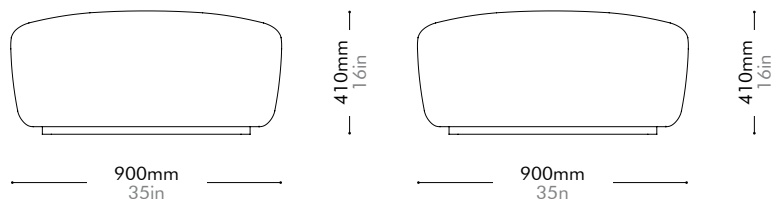

Infinity Ottoman by Space Copenhagen

IF-S510

Materials	Solid wood and plywood frame, upholstery	
Dimensions	W900 x D900 x H410mm; SH: 410mm | W35" x D35" x H16"; SH: 16"	
Weight	26.0kg | 57lb	
Upholstery	3.3M | 40.7SF	
Shipping Volume	0.46CBM	
Pkg Dimensions	FCL	W965 x D965 x H495mm; 31.33kg | W38" x D38" x H19"; 69lb
	LCL/AIR	W985 x D985 x H590mm; 42.60kg | W39" x D39" x H23"; 94lb

Lead time: 10-12 weeks

COM/COL		¥220,000
Fabric	C	¥220,000
	B	¥277,000
	A	¥296,000
Leather	C	¥263,000
	B	¥308,000
	A	¥350,000
PU Leather		¥220,000