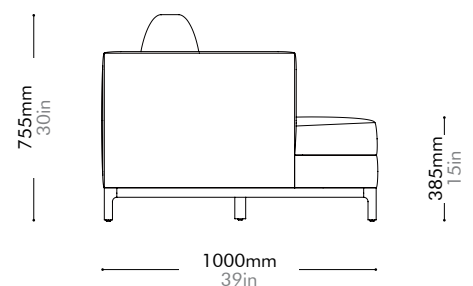

Walnut

Lead time: 10-12 weeks

COM/COL		¥884,000
Fabric	C	¥884,000
	B	¥1,221,000
	A	¥1,340,000
Leather	C	¥1,384,000
	B	¥1,816,000
	A	¥2,221,000
PU Leather		¥884,000