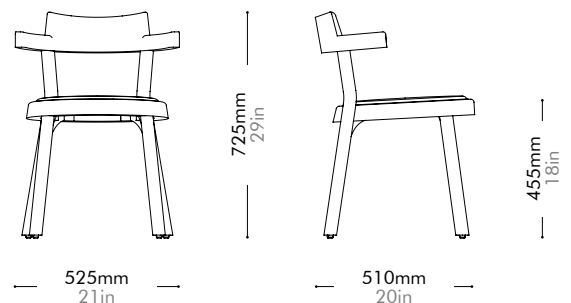

Pagoda Chair Upholstery - Silver Aluminum Leg by BassamFellows

PA-S210-AL1

Materials	Solid wood frame, upholstery, aluminum alloy		
Dimensions	W525 x D510 x H725mm; SH: 455mm | W21" x D20" x H29"; SH: 18"		
Weight	6.5kg | 14lb		
Upholstery	0.5M | 5.0SF		
Shipping Volume	0.06CBM		
Pkg Dimensions	FCL	W705 x D567 x H155mm; 8.05kg | W28" x D22" x H6"; 18lb	
	LCL/AIR	W745 x D607 x H245mm; 13.31kg | W29" x D27" x H10"; 29lb	

Oak		Lead time: 10-12 weeks
COM/COL		¥170,000
Fabric	C	¥170,000
	B	¥177,000
	A	¥179,000
Leather	C	¥177,000
	B	¥184,000
	A	¥190,000
PU Leather		¥170,000

Walnut		Lead time: 10-12 weeks
COM/COL		¥205,000
Fabric	C	¥205,000
	B	¥212,000
	A	¥215,000
Leather	C	¥212,000
	B	¥220,000
	A	¥227,000
PU Leather		¥205,000