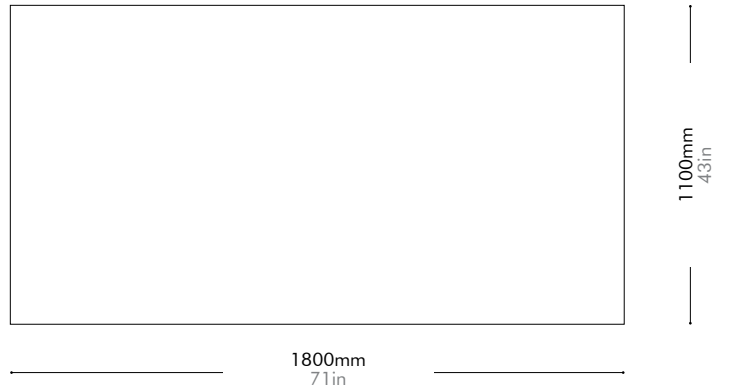

Flax Blanket

LI-T002

Materials	100% Linen
Dimensions	L1800 x W1100mm | L71" x W43"
Weight	0.6kg | 1lb
Shipping Volume	0.02 CBM
Pkg Dimensions	FCL/LCL/AIR W500 x D370 x H115mm; 1.02kg | W20" x D15" x H5"; 2lb

Lead time: 8 weeks

¥60,000