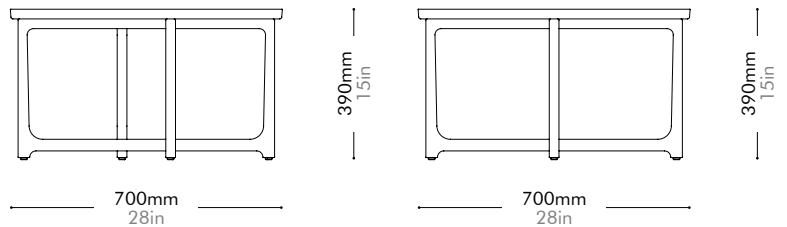

Lyrical Big Side Table by Nei&Hu

LY-T110-700

Materials	Solid wood legs, wood veneer top		
Dimensions	C700 x H390mm | C28" x H15"		
Weight	5.0kg | 11lb		
Upholstery			
Shipping Volume	0.27CBM		
Pkg Dimensions	FCL	W765 x D765 x H455mm; 8.72kg | W30" x D30" x H18"; 19lb	
	LCL/AIR	W785 x D785 x H550mm; 15.88kg | W31" x D31" x H22"; 35lb	

Oak	Lead time: 10-12 weeks
	¥143,000

Walnut	Lead time: 10-12 weeks
	¥180,000