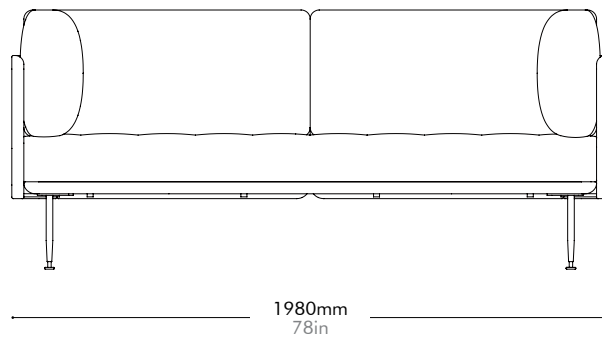

UT-S430

Materials	Wood veneer base, stainless steel hairline aged gold / steel black powder coat matt, upholstery	
Dimensions	W1980 x D800 x H860mm; SH: 440mm | W78" x D31" x H34"; SH: 17"	
Weight	90.0kg | 198lb	
Upholstery	10.8M | 242.0SF	
Shipping Volume	1.07CBM	
Pkg Dimensions	FCL	W2065 x D885 x H585mm; 99.74kg | W81" x D35" x H23"; 220lb
	LCL/AIR	W2085 x D905 x H680mm; 121.66kg | W82" x D36" x H27"; 268lb

Oak		Lead time: 10-12 weeks
COM/COL		¥857,000
Fabric	C	¥857,000
	B	¥1,080,000
	A	¥1,159,000
Leather	C	¥1,194,000
	B	¥1,483,000
	A	¥1,754,000
PU Leather		¥857,000

Walnut		Lead time: 10-12 weeks
COM/COL		¥928,000
Fabric	C	¥928,000
	B	¥1,151,000
	A	¥1,229,000
Leather	C	¥1,264,000
	B	¥1,553,000
	A	¥1,825,000
PU Leather		¥928,000