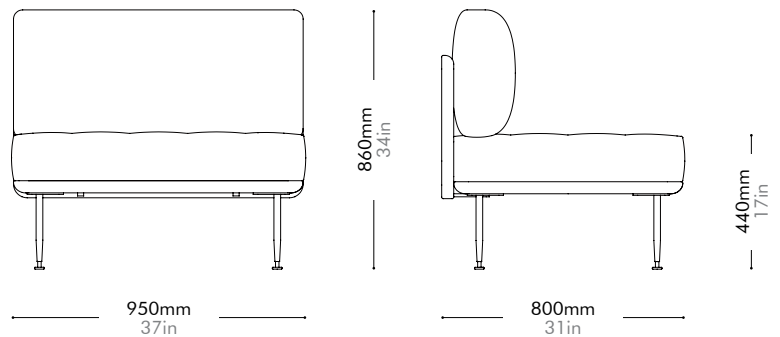

Utility Sofa 1 Side S by Neri&Hu

UT-S411

Materials	Wood veneer base, stainless steel hairline aged gold / steel black powder coat matt, upholstery
Dimensions	W950 x D800 x H860mm; SH: 440mm | W37" x D31" x H34"; SH: 17"
Weight	43.0kg | 95lb
Upholstery	4.2M | 97.0SF
Shipping Volume	0.54CBM
Pkg Dimensions	FCL W1035 x D885 x H585mm; 48.95kg | W41" x D35" x H23"; 108lb LCL/AIR W1055 x D905 x H680mm; 60.05kg | W42" x D36" x H27"; 132lb

Oak		Lead time: 10-12 weeks
COM/COL		¥415,000
Fabric	C	¥415,000
	B	¥503,000
	A	¥534,000
Leather	C	¥536,000
	B	¥642,000
	A	¥742,000
PU Leather		¥415,000

Walnut		Lead time: 10-12 weeks
COM/COL		¥468,000
Fabric	C	¥468,000
	B	¥556,000
	A	¥587,000
Leather	C	¥589,000
	B	¥695,000
	A	¥795,000
PU Leather		¥468,000