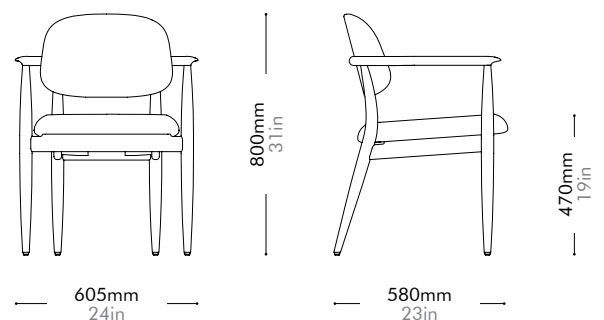

Slow Dining Chair by Space Copenhagen

SL-S211

Materials	Solid wood frame, upholstery		
Dimensions	W605 x D580 x H800mm; SH: 470mm | W24" x D23" x H31"; SH: 19"		
Weight	7.5kg | 17lb		
Upholstery	0.8M | 16.5SF		
Shipping Volume	0.40CBM		
Pkg Dimensions	FCL	W680 x D680 x H870mm; 13.51kg | W27" x D27" x H34"; 30lb	
	LCL/AIR	W700 x D700 x H965mm; 19.20kg | W28" x D28" x H38"; 43lb	

Oak		Lead time: 10-12 weeks
COM/COL		¥216,000
Fabric	C	¥216,000
	B	¥231,000
	A	¥236,000
Leather	C	¥237,000
	B	¥255,000
	A	¥272,000
PU Leather		¥216,000

Walnut		Lead time: 10-12 weeks
COM/COL		¥257,000
Fabric	C	¥257,000
	B	¥271,000
	A	¥277,000
Leather	C	¥278,000
	B	¥295,000
	A	¥312,000
PU Leather		¥257,000