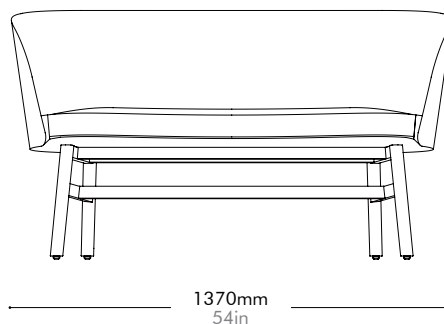

Mr.B Two Seater Chair by Neri&Hu

MB-S121

Materials	Stainless steel hairline gold, solid wood frame, upholstery		
Dimensions	W1370 x D645 x H770mm; SH: 470mm | W54" x D25" x H30"; SH: 19"		
Weight	26.0kg | 57lb		
Upholstery	4.95M | 66.0SF		
Shipping Volume	0.87CBM		
Pkg Dimensions	FCL	W1435 x D710 x H855mm; 34.96kg | W56" x D28" x H34"; 77lb	
	LCL/AIR	W1455 x D730 x H950mm; 47.30kg | W57" x D28" x H37"; 104lb	

Oak Lead time: 10-12 weeks

COM/COL		¥413,000
Fabric	C	¥413,000
	B	¥531,000
	A	¥573,000
Leather	C	¥497,000
	B	¥589,000
	A	¥674,000
PU Leather		¥413,000

Walnut Lead time: 10-12 weeks

COM/COL		¥442,000
Fabric	C	¥442,000
	B	¥560,000
	A	¥602,000
Leather	C	¥526,000
	B	¥618,000
	A	¥703,000
PU Leather		¥442,000