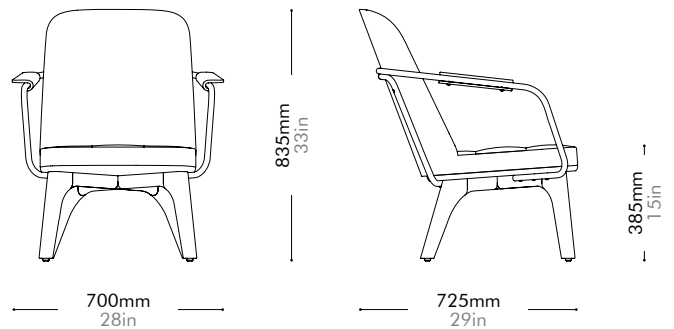

Utility Lounge Chair by Neri&Hu

UT-S111

Materials	Solid wood legs, plywood panel, steel hairline aged gold, upholstery		
Dimensions	W700 x D725 x H835mm; SH: 385mm | W28" x D29" x H33"; SH: 15"		
Weight	16.0kg | 35lb		
Upholstery	1.4M | 28.6SF		
Shipping Volume	0.56CBM		
Pkg Dimensions	FCL	W765 x D790 x H920mm; 23.20kg | W30" x D31" x H36"; 51lb	
	LCL/AIR	W785 x D810 x H1015mm; 30.59kg | W31" x D32" x H40"; 67lb	

Oak Lead time: 10-12 weeks

COM/COL		¥239,000
Fabric	C	¥239,000
	B	¥271,000
	A	¥282,000
Leather	C	¥280,000
	B	¥317,000
	A	¥351,000
PU Leather		¥239,000

Walnut Lead time: 10-12 weeks

COM/COL		¥260,000
Fabric	C	¥260,000
	B	¥292,000
	A	¥304,000
Leather	C	¥302,000
	B	¥339,000
	A	¥373,000
PU Leather		¥260,000