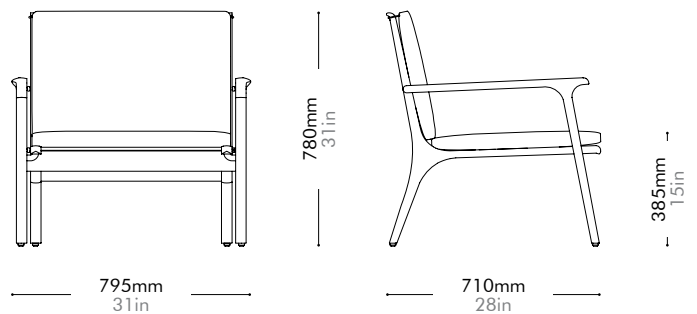

Rén Lounge Chair Large

by Space Copenhagen

RN-S111-L

Materials	Solid wood legs, stainless steel hairline gold, wood veneer frame, upholstered cushion, down filling	
Dimensions	W795 x D710 x H780mm; SH: 385mm | W31" x D28" x H31"; SH: 15"	
Weight	12.5kg | 28lb	
Upholstery	1.3M | 27.5SF	
Shipping Volume	0.59CBM	
Pkg Dimensions	FCL	W900 x D800 x H820mm; 19.47kg | W35" x D31" x H32"; 43lb
	LCL/AIR	W920 x D820 x H915mm; 28.23kg | W36" x D32" x H36"; 62lb

Oak		Lead time: 10-12 weeks
COM/COL		¥319,000
Fabric	C	¥319,000
	B	¥350,000
	A	¥361,000
Leather	C	¥361,000
	B	¥399,000
	A	¥433,000
PU Leather		¥319,000

Walnut		Lead time: 10-12 weeks
COM/COL		¥370,000
Fabric	C	¥370,000
	B	¥401,000
	A	¥412,000
Leather	C	¥412,000
	B	¥450,000
	A	¥485,000
PU Leather		¥370,000