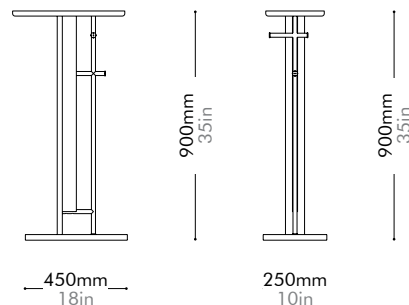

Oak Lead time: 10-12 weeks

¥138,000

Walnut Lead time: 10-12 weeks

¥162,000

Inter Coat Hanger by Neri&Hu

IT-V110

Materials	Solid wood frame, stainless steel oil rubbed copper, steel black powder coat matt		
Dimensions	W470 x D290 x H1800mm W19" x D11" x H71"		
Weight	12.0kg 26lb		
Upholstery			
Shipping Volume	0.36CBM		
Pkg Dimensions	FCL	W535 x D355 x H1885mm; 25.55kg W21" x D14" x H74"; 56lb	
	LCL/AIR	W555 x D375 x H1980mm; 27.97kg W22" x D15" x H78"; 62lb	