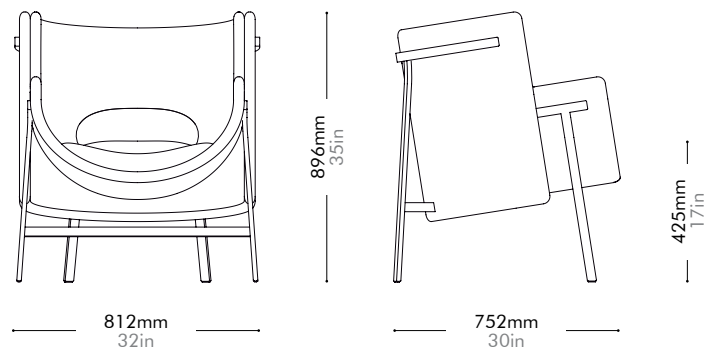

Kite Lounge Chair-Deep by Nendo

KT-S110-D

Materials	Steel black powder coat matt, upholstered moulded foam shell		
Dimensions	W812 x D752 x H896mm; SH: 425mm | W32" x D30" x H35"; SH: 17"		
Weight	31.0kg | 68lb		
Upholstery	7.0M | 160.0SF		
Shipping Volume	0.75CBM		
Pkg Dimensions	FCL	W897 x D837 x H1001mm; 39.72kg | W35" x D33" x H39"; 88lb	
	LCL/AIR	W937 x D877 x H1091mm; 49.27kg | W37" x D35" x H43"; 109lb	

Lead time: 10-12 weeks

COM/COL		¥418,000
Fabric	C	¥418,000
	B	¥600,000
	A	¥652,000
Leather	C	¥697,000
	B	¥903,000
	A	¥1,095,000
PU Leather		¥418,000