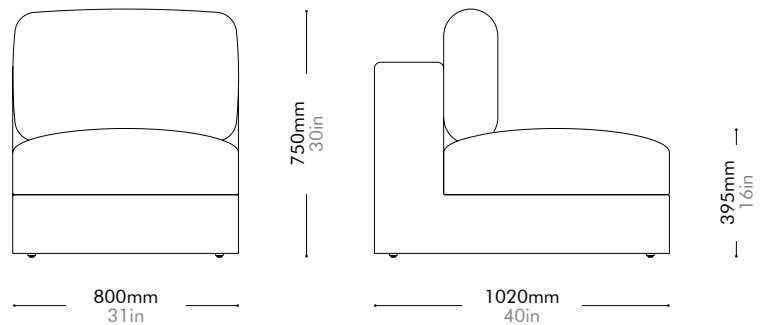

Atelier Center-Skirt

by Space
Copenhagen

AT-S410

Materials	Solid wood and plywood frame, upholstery		
Dimensions	W1000 x D1280 x H780mm; SH: 425mm W39" x D50" x H31"; SH: 17"		
Weight	30.0kg 66lb		
Upholstery	7.3M		
Shipping Volume	1.14CBM		
Pkg Dimensions	FCL	W1100 x D1380 x H750mm; 39.85kg W43" x D54" x H29"; 88lb	
	LCL/AIR	W1120 x D1400 x H845mm; 58.07kg W44" x D55" x H33"; 128lb	

Oak / Walnut Lead time: 10-12 weeks

COM/COL		¥247,000
Fabric	C	¥247,000
	B	¥320,000
	A	¥346,000

Atelier Small Center-Skirt by Space Copenhagen

AT-S440

Materials	Solid wood and plywood frame, upholstery	
Dimensions	W800 x D1020 x H750mm; SH: 395mm W31" x D40" x H30"; SH: 16"	
Weight	20.0kg 44lb	
Upholstery	5.0M	
Shipping Volume	0.73CBM	
Pkg Dimensions	FCL	W900 x D1120 x H720mm; 27.45kg W35" x D44" x H28"; 61lb
	LCL/AIR	W920 x D1140 x H815mm; 39.64kg W36" x D45" x H32"; 87lb

Oak / Walnut Lead time: 10-12 weeks

COM/COL		¥264,000
Fabric	C	¥264,000
	B	¥357,000
	A	¥390,000

Atelier Small Corner-Skirt by Space Copenhagen

AT-S450

Materials	Solid wood and plywood frame, upholstery		
Dimensions	W1020 x D1020 x H750mm; SH: 395mm W40" x D40" x H30"; SH: 16"		
Weight	30.0kg 66lb		
Upholstery	5.5M		
Shipping Volume	0.90CBM		
Pkg Dimensions	FCL	W1120 x D1120 x H720mm; 38.46kg W44" x D44" x H28"; 85lb	
	LCL/AIR	W1140 x D1140 x H815mm; 53.57kg W45" x D45" x H32"; 118lb	