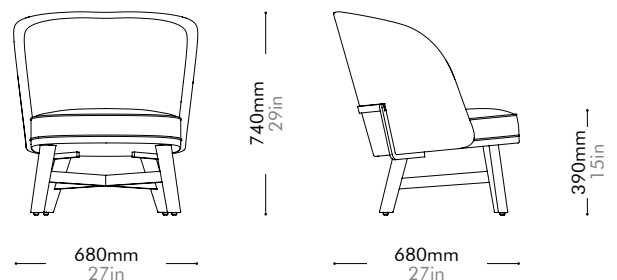

Mr.B Lounge Chair by Neri&Hu

MB-S111

Materials	Stainless steel hairline gold, solid wood frame, upholstery	
Dimensions	W680 x D680 x H740mm; SH: 390mm | W27" x D27" x H29"; SH: 15"	
Weight	17.0kg | 37.0lb	
Upholstery	2.75M | 44.OSF	
Shipping Volume	0.46CBM	
Pkg Dimensions	FCL	W745 x D745 x H825mm; 23.16kg | W29" x D29" x H32"; 51lb
	LCL/AIR	W765 x D765 x H920mm; 29.96kg | W30" x D30" x H36"; 66lb

Oak	Lead time: 10-12 weeks	
COM/COL		¥305,000
Fabric	C	¥305,000
	B	¥371,000
	A	¥394,000
Leather	C	¥367,000
	B	¥428,000
	A	¥485,000
PU Leather		¥305,000

Walnut	Lead time: 10-12 weeks	
COM/COL		¥321,000
Fabric	C	¥321,000
	B	¥387,000
	A	¥410,000
Leather	C	¥383,000
	B	¥444,000
	A	¥502,000
PU Leather		¥321,000