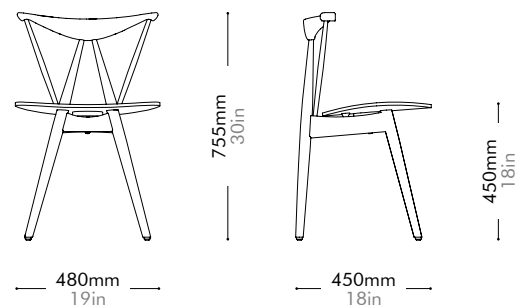

Piano Chair (1955) by Vilhelm Wohlert

VW-S210-WD

Materials	Solid wood frame, wood veneer seat		
Dimensions	W480 x D450 x H755mm; SH: 450mm | W19" x D18" x H30"; SH: 18"		
Weight	4.0kg | 9lb		
Upholstery			
Shipping Volume	0.24CBM		
Pkg Dimensions	FCL	W545 x D515 x H840mm; 8.69kg | W21" x D20" x H33"; 19lb	
	LCL/AIR	W585 x D555 x H930mm; 12.46kg | W23" x D22" x H37"; 27lb	

Oak   Lead time: 10-12 weeks

¥165,000

Walnut   Lead time: 10-12 weeks

¥197,000