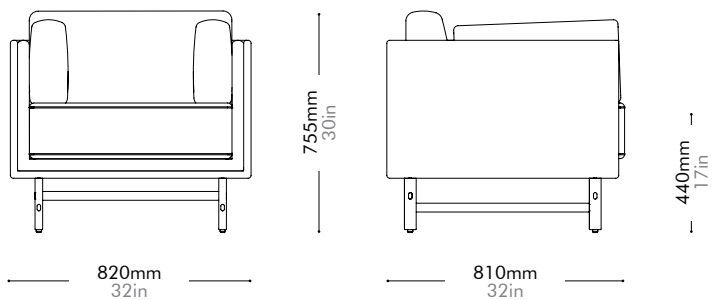

SW Sofa

One Seater

by OEO Studio

SW-S401

Materials	Solid oak base, upholstery		
Dimensions	W820 x D810 x H755mm; SH: 440mm | W32" x D32" x H30"; SH: 17"		
Weight	45.0kg | 99lb		
Upholstery	8.8M | 143.0SF	Fabric + Leather	6.6M+32.0SF
Shipping Volume	0.65CBM		
Pkg Dimensions	FCL	W885 x D875 x H840mm; 52.40kg | W34" x D34" x H33"; 116lb	
	LCL/AIR	W905 x D895 x H935mm; 61.81kg | W36" x D35" x H37"; 136lb	

Oak		Lead time: 10-12 weeks
COM/COL		¥297,000
Fabric	C	¥297,000
	B	¥465,000
	A	¥524,000
Leather	C	¥459,000
	B	¥617,000
	A	¥764,000
PU Leather		¥297,000

Oak		Lead time: 10-12 weeks
Fabric + Leather	C+C	¥337,000
	C+B	¥373,000
	C+A	¥404,000
	B+C	¥460,000
	B+B	¥497,000
	B+A	¥531,000
	A+C	¥505,000
	A+B	¥541,000
	A+A	¥575,000