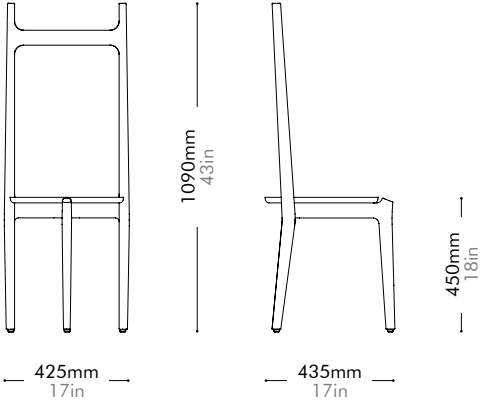

Taylor Valet

by Yabu Pushelberg

TA-V110

Materials	Solid wood frame, wood veneer top		
Dimensions	W425 x D435 x H1090mm | W17" x D17" x H43"		
Weight	3.5kg | 8lb		
Upholstery			
Shipping Volume	0.29CBM		
Pkg Dimensions	FCL	W490 x D500 x H1175mm; 10.47kg | W19" x D20" x H46"; 23lb	
	LCL/AIR	W530 x D540 x H1265mm; 13.80kg | W21" x D21" x H50"; 30lb	

Oak   Lead time: 10-12 weeks

¥174,000

Walnut   Lead time: 10-12 weeks

¥208,000