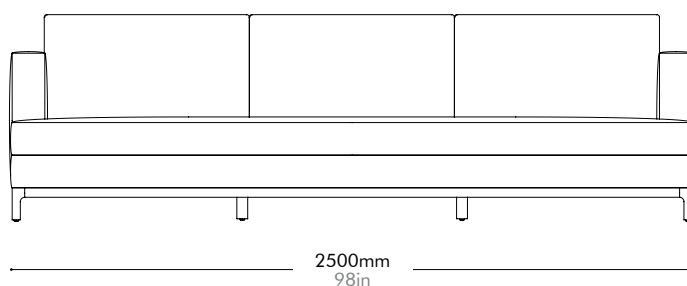

Walnut

Lead time: 10-12 weeks

COM/COL		¥884,000
Fabric	C	¥884,000
	B	¥1,221,000
	A	¥1,340,000
Leather	C	¥1,384,000
	B	¥1,816,000
	A	¥2,221,000
PU Leather		¥884,000