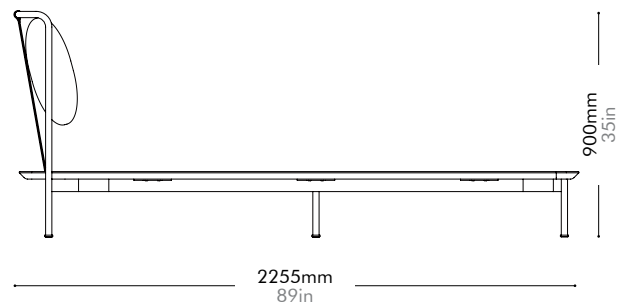

Crawford Bed

Queen Size

by Tom Fereday

CR-B110-Q

Materials	Wood veneer base, steel black powder coat matt, upholstery		
Dimensions	W2065 x D2255 x H900mm | W81" x D89" x H35"		
Weight	81.0kg | 179lb		
Upholstery	4.5M | 72.0SF		
Shipping Volume	0.33+0.43CBM		
Pkg Dimensions	FCL	W2160 x D985 x H155mm; 53.60kg | W85" x D39" x H6"; 118lb	
		W1980 x D465 x H465mm; 39.68kg | W78" x D18" x H18"; 88lb	
	LCL/AIR	W2200 x D1025 x H245mm; 79.80kg | W87" x D40" x H10"; 176lb	
		W2020 x D505 x H555mm; 51.54kg | W80" x D20" x H22"; 114lb	

Oak		Lead time: 10-12 weeks
COM/COL		¥511,000
Fabric	C	¥511,000
	B	¥607,000
	A	¥641,000
Leather	C	¥604,000
	B	¥694,000
	A	¥778,000
PU Leather		¥511,000

Walnut		Lead time: 10-12 weeks
COM/COL		¥592,000
Fabric	C	¥592,000
	B	¥688,000
	A	¥722,000
Leather	C	¥685,000
	B	¥775,000
	A	¥860,000
PU Leather		¥592,000