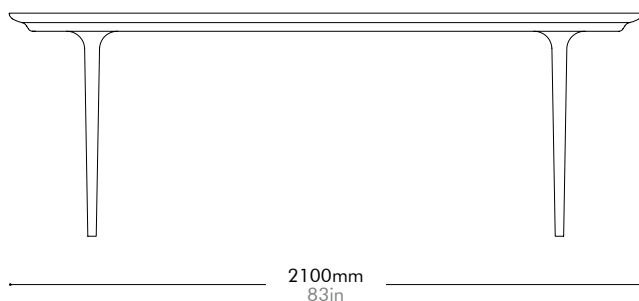

Lunar Dining Table W2100

by Space Copenhagen

LN-T410-2100

Materials	Solid wood legs, wood veneer top	
Dimensions	W2100 x D1100 x H740mm | W83" x D43" x H29"	
Weight	50.0kg | 110lb	
Upholstery		
Shipping Volume	0.71 + 0.15CBM	
Pkg Dimensions	FCL	W2230 x D1230 x H260mm; 100.30kg | W88" x D48" x H10"; 221lb
		W430 x D430 x H825mm; 12.47kg | W17" x D17" x H32"; 27lb
LCL/AIR		W2230 x D1230 x H260mm; 100.30kg | W88" x D48" x H10"; 221lb
		W430 x D430 x H825mm; 12.47kg | W17" x D17" x H32"; 27lb

Oak Lead time: 10-12 weeks

¥513,000

Walnut Lead time: 10-12 weeks

¥717,000