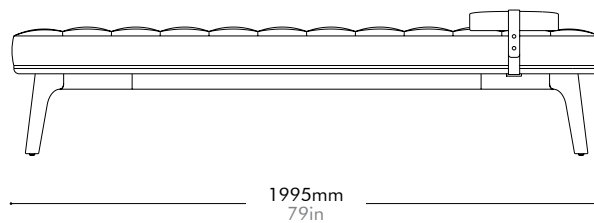

Utility Shelf Extension by Neri&Hu

UT-S400-A1

Materials	Solid wood and wood veneer top, stainless steel hairline aged gold / steel black powder coat matt
Dimensions	W700 x D265 x H250mm W28" x D10" x H10"
Weight	1.5kg 3lb
Upholstery	
Shipping Volume	
Pkg Dimensions	