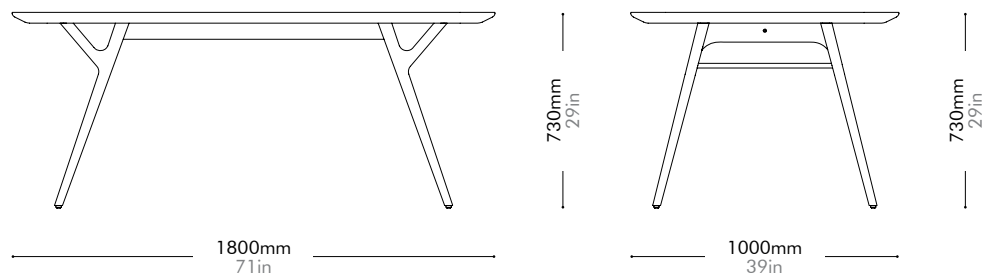

Rén Dining Table W1800

by Space
Copenhagen

RN-T411-1800

Materials	Solid wood legs, wood veneer top, stainless steel hairline gold, steel black powder coat matt		
Dimensions	W1800 x D1000 x H730mm | W71" x D39" x H29"		
Weight	47.0kg | 90lb		
Upholstery			
Shipping Volume	0.25 + 0.51CBM		
Pkg Dimensions	FCL	W1880 x D1080 x H125mm; 47.04kg | W74" x D43" x H5"; 104lb	
		W910 x D720 x H785mm; 12.38kg | W36" x D28" x H31"; 27lb	
	LCL/AIR	W1900 x D1100 x H220mm; 71.33kg | W75" x D43" x H9"; 157lb	
		W930 x D740 x H880mm; 20.37kg | W37" x D29" x H35"; 45lb	

Oak   Lead time: 10-12 weeks

¥441,000

Walnut   Lead time: 10-12 weeks

¥517,000