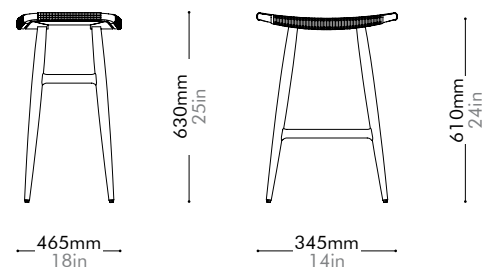

Oak	Lead time: 10-12 weeks
Saddle Leather	¥159,000

Walnut	Lead time: 10-12 weeks
Saddle Leather	¥190,000

Freja Bar Stool SH610 Leather Stripe Seat by Space Copenhagen

FE-S310-LS

Materials	Solid wood frame, leather stripe seat		
Dimensions	W465 x D345 x H630mm; SH: 610mm W18" x D14" x H25"; SH:24"		
Weight	3.3kg 7lb		
Upholstery	7.0SF		
Shipping Volume	0.16CBM		
Pkg Dimensions	FCL	W530 x D410 x H715mm; 6.80kg W21" x D16" x H28"; 15lb	
	LCL/AIR	W570 x D450 x H805mm; 9.78kg W22" x D18" x H32"; 22lb	

Oak	Lead time: 10-12 weeks
Saddle Leather	¥162,000

Walnut	Lead time: 10-12 weeks
Saddle Leather	¥198,000

Freja Bar Stool SH610 Paper Cord Seat by Space Copenhagen

FE-S310-PC

Materials	Solid wood frame, paper cord seat		
Dimensions	W465 x D345 x H630mm; SH: 610mm W18" x D14" x H25"; SH:24"		
Weight	3.3kg 7lb		
Upholstery			
Shipping Volume	0.16CBM		
Pkg Dimensions	FCL	W530 x D410 x H715mm; 6.80kg W21" x D16" x H28"; 15lb	
	LCL/AIR	W570 x D450 x H805mm; 9.78kg W22" x D18" x H32"; 22lb	

Oak Lead time: 10-12 weeks
¥143,000

Walnut Lead time: 10-12 weeks
¥175,000

Freja Bar Stool SH750 Leather Seat by Space Copenhagen

FE-S320-LE

Materials	Solid wood frame, leather seat		
Dimensions	W465 x D345 x H750mm; SH: 735mm W18" x D14" x H30"; SH: 29"		
Weight	3.6kg 8lb		
Upholstery	5.0SF		
Shipping Volume	0.18CBM		
Pkg Dimensions	FCL	W530 x D410 x H835mm; 7.85kg W21" x D16" x H33"; 17lb	
	LCL/AIR	W570 x D450 x H925mm; 10.83kg W22" x D18" x H36"; 24lb	