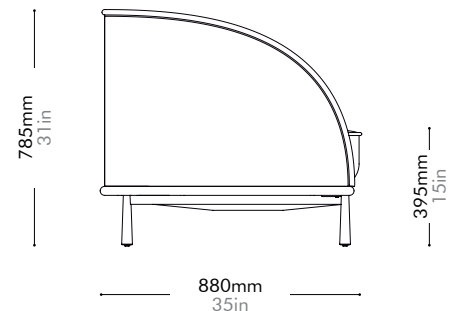

Arc Sofa Love Seat by Hallgeir Homstvedt

AR-S430

Materials	Wood veneer base, steel black powder coat matt leg, upholstery		
Dimensions	W1620 x D880 x H785mm; SH: 395mm | W64" x D35" x H31"; SH: 15"		
Weight	68.0kg | 150lb		
Upholstery	7.2M | 165.0SF		
Shipping Volume	1.46CBM		
Pkg Dimensions	FCL	W1705 x D965 x H890mm; 80.03kg | W67" x D38" x H35"; 176lb	
	LCL/AIR	W1725 x D985 x H985mm; 99.78kg | W68" x D39" x H39"; 220lb	

Oak		Lead time: 10-12 weeks
COM/COL		¥587,000
Fabric	C	¥587,000
	B	¥758,000
	A	¥818,000
Leather	C	¥895,000
	B	¥1,150,000
	A	¥1,389,000
PU Leather		¥587,000

Walnut		Lead time: 10-12 weeks
COM/COL		¥613,000
Fabric	C	¥613,000
	B	¥785,000
	A	¥845,000
Leather	C	¥921,000
	B	¥1,176,000
	A	¥1,415,000
PU Leather		¥613,000