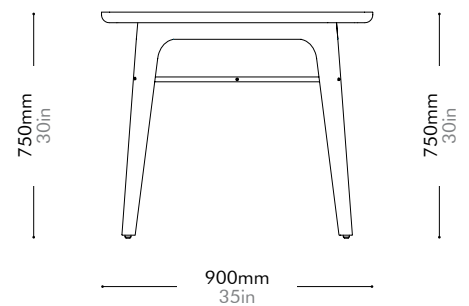

Utility Dining Table W1800

by Neri&Hu

UT-T410-1800

Materials	Solid wood legs, steel hairline aged gold, wood veneer top		
Dimensions	W1800 x D900 x H750mm | W71" x D35" x H30"		
Weight	52.0kg | 115lb		
Upholstery			
Shipping Volume	0.30 + 0.04CBM		
Pkg Dimensions	FCL	W1880 x D980 x H165mm; 52.85kg | W74" x D39" x H6"; 117lb	
		W215 x D265 x H765mm; 8.02kg | W8" x D10" x H30"; 18lb	
	LCL/AIR	W1900 x D1000 x H260mm; 74.93kg | W75" x D39" x H10"; 165lb	
		W215 x D265 x H765mm; 8.68kg | W8" x D10" x H30"; 19lb	

Oak   Lead time: 10-12 weeks

¥448,000

Walnut   Lead time: 10-12 weeks

¥584,000