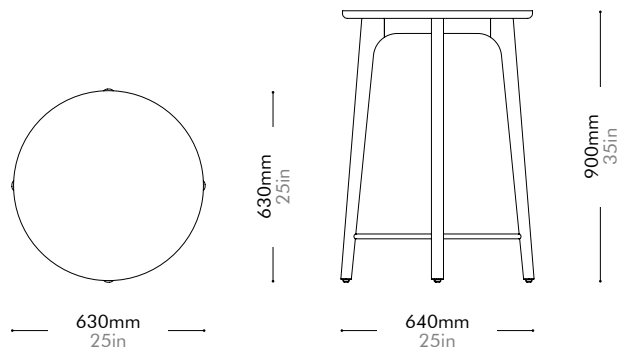

Utility Café Table H900 by Neri&Hu

UT-T310-900

Materials	Solid wood legs, steel hairline aged gold, wood veneer top		
Dimensions	W640 x D640 x H900mm (C630mm) | W25" x D25" x H35"		
Weight	9.5kg | 21lb		
Upholstery			
Shipping Volume	0.49CBM		
Pkg Dimensions	FCL	W705 x D705 x H985mm; 16.64kg | W28" x D28" x H39"; 37lb	
	LCL/AIR	W725 x D725 x H1080mm; 22.75kg | W29" x D29" x H43"; 50lb	

Oak	Lead time: 10-12 weeks	Walnut	Lead time: 10-12 weeks
	¥150,000		¥197,000