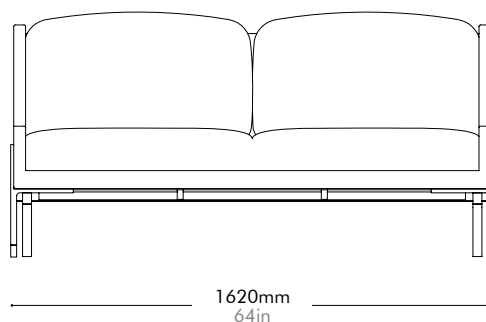

Blink Sofa

Two Seater

by Yabu Pushelberg

BL-S420

Materials	Stainless steel hairline gold, steel black powder coat sand Brust, upholstery		
Dimensions	W1620 x D800 x H820mm; SH: 430mm | W64" x D31" x H32"; SH: 17"		
Weight	53.0kg | 117lb		
Upholstery	8.8M | 192.5SF		
Shipping Volume	1.42CBM		
Pkg Dimensions	FCL	W1735 x D885 x H925mm; 65.04kg | W68" x D35" x H36"; 143lb	
	LCL/AIR	W1755 x D905 x H1020mm; 83.49kg | W69" x D35" x H40"; 184lb	

Lead time: 10-12 weeks

COM/COL		¥450,000
Fabric	C	¥450,000
	B	¥644,000
	A	¥712,000
Leather	C	¥711,000
	B	¥941,000
	A	¥1,156,000
PU Leather		¥450,000