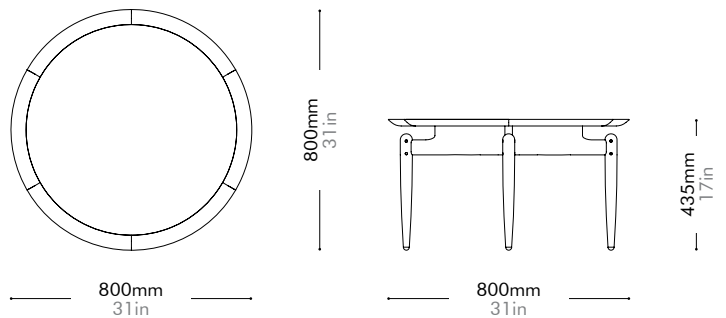

Slow Coffee Table by Space Copenhagen

SL-T210-800

Materials	Solid wood frame, wood veneer top		
Dimensions	C800 x H435mm | C30" x H17"		
Weight	6.5kg | 14lb		
Upholstery			
Shipping Volume	0.16CBM		
Pkg Dimensions	FCL	W900 x D900 x H198mm; 9.51kg | W35" x D35" x H8"; 21lb	
	LCL/AIR	W920 x D920 x H293mm; 19.35kg | W36" x D36" x H12"; 43lb	

Oak	Lead time: 10-12 weeks
	¥177,000

Walnut	Lead time: 10-12 weeks
	¥217,000