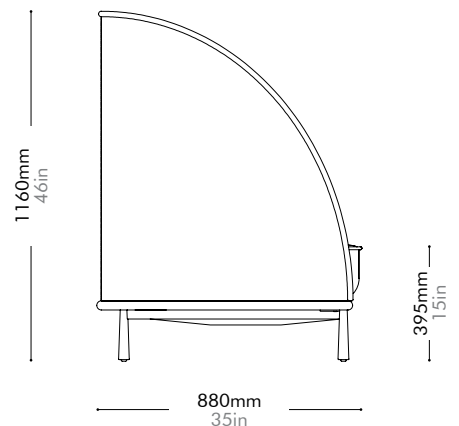

AR-S410

Materials	Wood veneer base, steel black powder coat matt leg, upholstery		
Dimensions	W1620 x D880 x H1160mm; SH: 395mm | W64" x D35" x H46"; SH: 15"		
Weight	72.0kg | 159lb		
Upholstery	7.7M | 198.0SF		
Shipping Volume	2.08CBM		
Pkg Dimensions	FCL	W1705 x D965 x H1265mm; 88.56kg | W67" x D38" x H50"; 195lb	
	LCL/AIR	W1725 x D985 x H1360mm; 108.30kg | W68" x D39" x H54"; 239lb	

Oak		Lead time: 10-12 weeks
COM/COL		¥624,000
Fabric	C	¥624,000
	B	¥796,000
	A	¥856,000
Leather	C	¥953,000
	B	¥1,223,000
	A	¥1,475,000
PU Leather		¥624,000

Walnut		Lead time: 10-12 weeks
COM/COL		¥678,000
Fabric	C	¥678,000
	B	¥850,000
	A	¥910,000
Leather	C	¥1,008,000
	B	¥1,277,000
	A	¥1,530,000
PU Leather		¥678,000