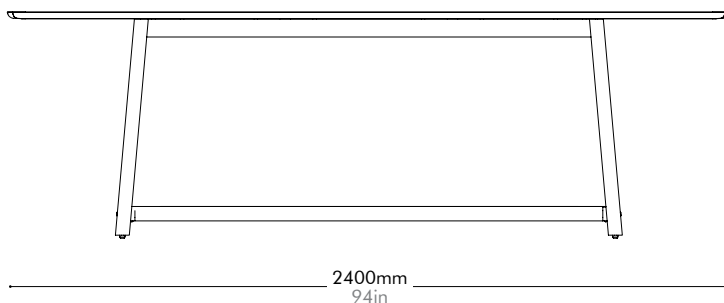

Mandarin Dining Table W2400 by Neri&Hu

MA-T410-2400

Materials	Solid wood frame, wood veneer top, stainless steel hairline gold, blackened stainless steel		
Dimensions	W2400 x D900 x H750mm | W94" x D35" x H30"		
Weight	48.0kg | 106lb		
Upholstery			
Shipping Volume	0.36+0.12CBM		
Pkg Dimensions	FCL	W2480 x D980 x H150mm; 45.43kg | W98" x D39" x H6"; 100lb	
		W820 x D800 x H180mm; 12.45kg | W32" x D31" x H7"; 27lb	
	LCL/AIR	W2500 x D1000 x H245mm; 74.48kg | W98" x D39" x H10"; 164lb	
		W840 x D820 x H275mm; 20.45kg | W33" x D32" x H11"; 45lb	

Oak   Lead time: 10-12 weeks

¥467,000

Walnut   Lead time: 10-12 weeks

¥656,000