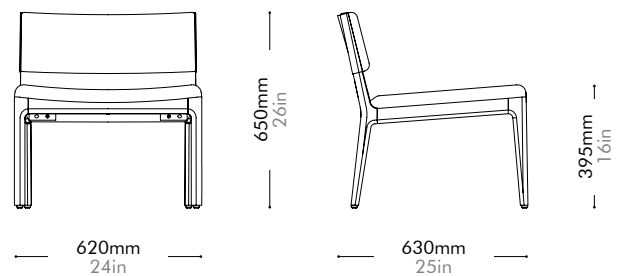

Taylor Lounge Chair by Yabu Pushelberg

TA-S112

Materials	Solid wood frame, upholstery		
Dimensions	W620 x D630 x H650mm; SH: 395mm | W24" x D25" x H26"; SH: 16"		
Weight	7.0kg | 15lb		
Upholstery	1.65M | 44.OSF		
Shipping Volume	0.33CBM		
Pkg Dimensions	FCL	W690 x D690 x H700mm; 11.83kg | W27" x D27" x H28"; 26lb	
	LCL/AIR	W710 x D710 x H795mm; 17.69kg | W28" x D28" x H31"; 39lb	

Oak		Lead time: 10-12 weeks
COM/COL		¥237,000
Fabric	C	¥237,000
	B	¥273,000
	A	¥286,000
Leather	C	¥273,000
	B	¥309,000
	A	¥342,000
PU Leather		¥237,000

Walnut		Lead time: 10-12 weeks
COM/COL		¥267,000
Fabric	C	¥267,000
	B	¥303,000
	A	¥316,000
Leather	C	¥304,000
	B	¥339,000
	A	¥372,000
PU Leather		¥267,000