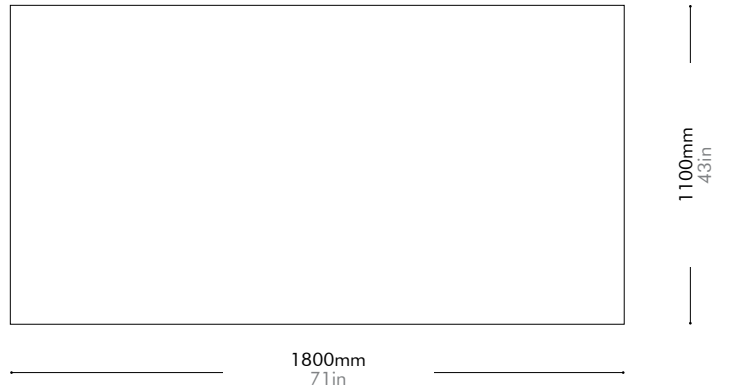

Lead time: 8 weeks

¥60,000

Lunar Dining Chair Small

by Space Copenhagen

LN-S221-S

Materials	Solid wood legs, upholstered moulded foam frame, upholstered cushion		
Dimensions	W600 x D510 x H780mm; SH: 470mm W24" x D20" x H31"; SH: 19"		
Weight	12.5kg 28lb		
Upholstery	2.1M 41.8SF		
Shipping Volume	0.40CBM		
Pkg Dimensions	FCL	W680 x D680 x H870mm; 18.51kg W27" x D27" x H34"; 41lb	
	LCL/AIR	W700 x D700 x H965mm; 24.20kg W28" x D28" x H38"; 53lb	