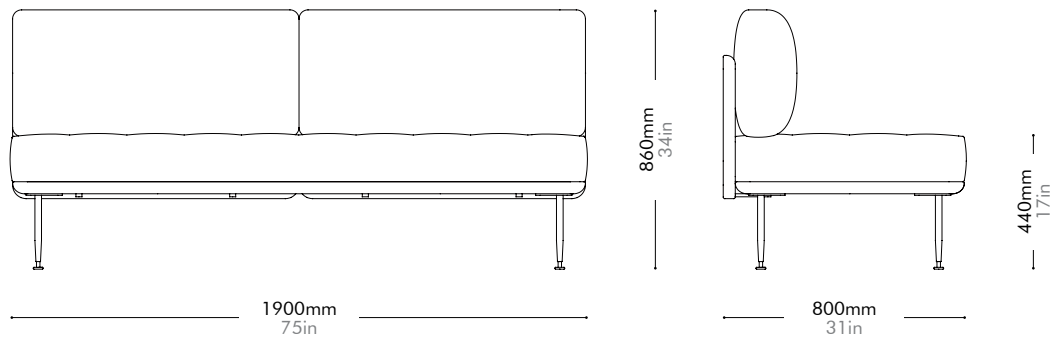

UT-S410

Materials	Wood veneer base, stainless steel hairline aged gold / steel black powder coat matt, upholstery		
Dimensions	W1900 x D800 x H860mm; SH: 440mm | W75" x D31" x H34"; SH: 17"		
Weight	83.9kg | 185lb		
Upholstery	8.25M | 170.5SF		
Shipping Volume	1.03CBM		
Pkg Dimensions	FCL	W1985 x D885 x H585mm; 93.34kg | W78" x D35" x H23"; 206lb	
	LCL/AIR	W2005 x D905 x H680mm; 114.43kg | W79" x D36" x H27"; 252lb	

Oak		Lead time: 10-12 weeks
COM/COL		¥665,000
Fabric	C	¥665,000
	B	¥849,000
	A	¥913,000
Leather	C	¥914,000
	B	¥1,133,000
	A	¥1,339,000
PU Leather		¥665,000

Walnut		Lead time: 10-12 weeks
COM/COL		¥742,000
Fabric	C	¥742,000
	B	¥926,000
	A	¥990,000
Leather	C	¥990,000
	B	¥1,210,000
	A	¥1,416,000
PU Leather		¥742,000