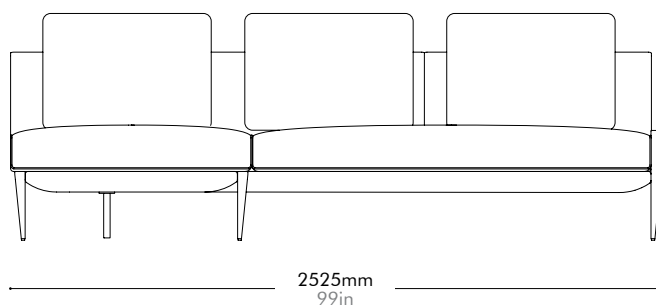

FL-S441-L

Materials	Steel dark grey powder coat matt frame, upholstery		
Dimensions	W2525 x D1650 x H715(875)mm; SH: 435mm | W99" x D65" x H28(34)"; SH: 17"		
Weight	115.5kg | 255lb		
Upholstery	17.0M | 320.0SF		
Shipping Volume	1.98CBM		
Pkg Dimensions	FCL	W2610 x D1025 x H740mm; 130.28kg | W103" x D40" x H29"; 287lb	
	LCL/AIR	W2650 x D1065 x H830mm; 163.08kg | W104" x D42" x H33"; 360lb	

Lead time: 10-12 weeks

COM/COL		¥1,139,000
Fabric	C	¥1,139,000
	B	¥1,607,000
	A	¥1,772,000
Leather	C	¥1,663,000
	B	¥2,149,000
	A	¥2,605,000
PU Leather		¥1,139,000