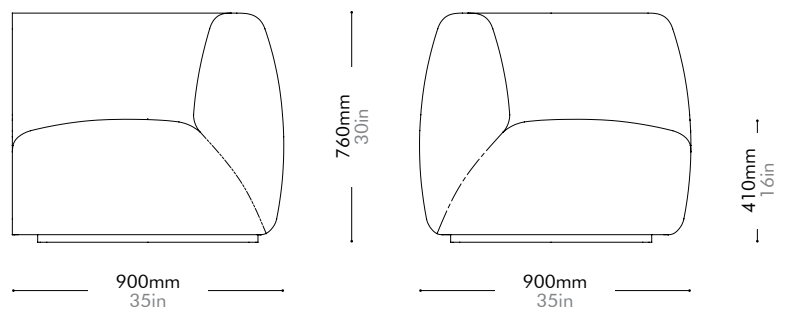

Infinity End R

by Space
Copenhagen

IF-S440-R

Materials	Solid wood and plywood frame, upholstery	
Dimensions	W900 x D900 x H760mm; SH: 410mm | W35" x D35" x H30"; SH: 16"	
Weight	37.0kg | 82lb	
Upholstery	4.1M | 66.0SF	
Shipping Volume	0.79CBM	
Pkg Dimensions	FCL	W965 x D965 x H845mm; 45.19kg | W38" x D38" x H33"; 100lb
	LCL/AIR	W985 x D985 x H940mm; 56.46kg | W39" x D39" x H37"; 125lb

Lead time: 10-12 weeks

COM/COL		¥365,000
Fabric	C	¥365,000
	B	¥438,000
	A	¥463,000
Leather	C	¥435,000
	B	¥503,000
	A	¥567,000
PU Leather		¥365,000