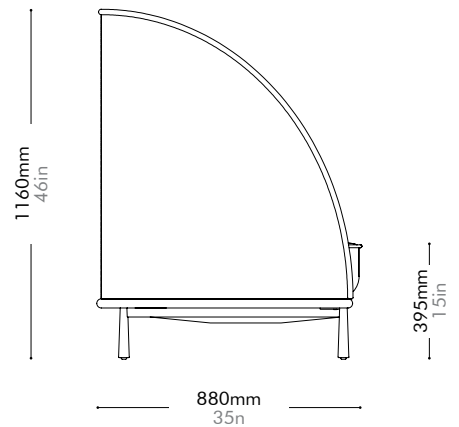

Arc Lounge Chair by Hallgeir Homstvedt

AR-S111

Materials	Wood veneer base, steel black powder coat matt leg, upholstery		
Dimensions	W900 x D855 x H785mm; SH: 395mm W35" x D34" x H31"; SH: 15"		
Weight	38.0kg 84lb		
Upholstery	5.5M 121.0SF		
Shipping Volume	0.82CBM		
Pkg Dimensions	FCL	W985 x D940 x H890mm; 46.58kg W39" x D37" x H35"; 103lb	
	LCL/AIR	W1005 x D960 x H985mm; 57.79kg W40" x D38" x H39"; 127lb	

Arc Sofa High-back Love Seat L

by Hallgeir Homstvedt

AR-S410-L

Materials	Wood veneer base, steel black powder coat matt leg, upholstery		
Dimensions	W1470 x D880 x H1160mm; SH: 395mm W58" x D35" x H46"; SH: 15"		
Weight	68.0kg 150lb		
Upholstery	6.6M 176.0SF		
Shipping Volume	1.90CBM		
Pkg Dimensions	FCL	W1555 x D965 x H1265mm; 83.72kg W61" x D38" x H50"; 185lb	
	LCL/AIR	W1575 x D985 x H1360mm; 101.75kg W62" x D39" x H54"; 224lb	

Arc Sofa High-back Love Seat R

by Hallgeir Homstvedt

AR-S410-R

Materials	Wood veneer base, steel black powder coat matt leg, upholstery		
Dimensions	W1470 x D880 x H1160mm; SH: 395mm W58" x D35" x H46"; SH: 15"		
Weight	68.0kg 150lb		
Upholstery	6.6M 176.0SF		
Shipping Volume	1.90CBM		
Pkg Dimensions	FCL	W1555 x D965 x H1265mm; 83.72kg W61" x D38" x H50"; 185lb	
	LCL/AIR	W1575 x D985 x H1360mm; 101.75kg W62" x D39" x H54"; 224lb	