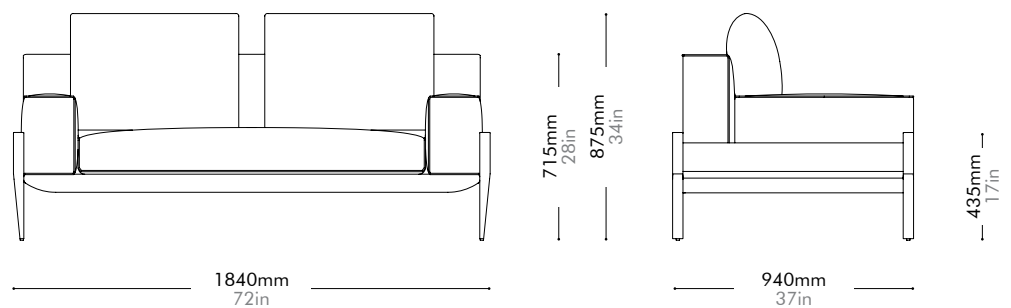

Float Sofa 2 Seater - 2 Arm by Michele De Lucchi

FL-S423

Materials	Steel dark grey powder coat matt frame, upholstery		
Dimensions	W1840 x D940 x H715(875)mm; SH: 435mm | W72" x D37" x H28(34)"; SH: 17"		
Weight	75.0kg | 165lb		
Upholstery	8.0M | 190.0SF		
Shipping Volume	1.10CBM		
Pkg Dimensions	FCL	W1925 x D1025 x H560mm; 84.85kg | W76" x D40" x H22"; 187lb	
	LCL/AIR	W1965 x D1065 x H650mm; 109.16kg | W77" x D42" x H26"; 241lb	

Lead time: 10-12 weeks

COM/COL		¥760,000
Fabric	C	¥760,000
	B	¥990,000
	A	¥1,070,000
Leather	C	¥1,096,000
	B	¥1,387,000
	A	¥1,659,000
PU Leather		¥760,000