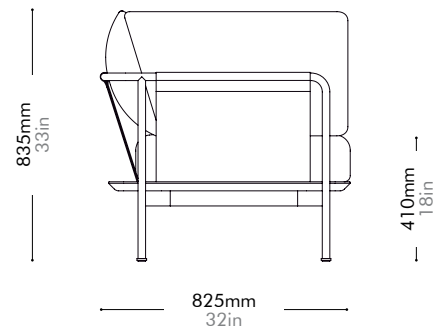

Crawford Lounge Chair 2.0 by Tom Fereday

CR-S111-R2

Materials	Wood veneer base, steel black powder coat matt, upholstery		
Dimensions	W965 x D825 x H835mm; SH: 410mm | W38" x D32" x H33"; SH: 18"		
Weight	36.0kg | 79lb		
Upholstery	5.6M | 180.0SF		
Shipping Volume	0.90CBM		
Pkg Dimensions	FCL	W1050 x D910 x H940mm; 45.20kg | W41" x D36" x H37"; 100lb	
	LCL/AIR	W1090 x D950 x H1030mm; 57.24kg | W43" x D37" x H41"; 126lb	

Oak		Lead time: 10-12 weeks
COM/COL		¥424,000
Fabric	C	¥424,000
	B	¥526,000
	A	¥562,000
Leather	C	¥696,000
	B	¥906,000
	A	¥1,103,000
PU Leather		¥424,000

Walnut		Lead time: 10-12 weeks
COM/COL		¥454,000
Fabric	C	¥454,000
	B	¥556,000
	A	¥592,000
Leather	C	¥726,000
	B	¥936,000
	A	¥1,133,000
PU Leather		¥454,000