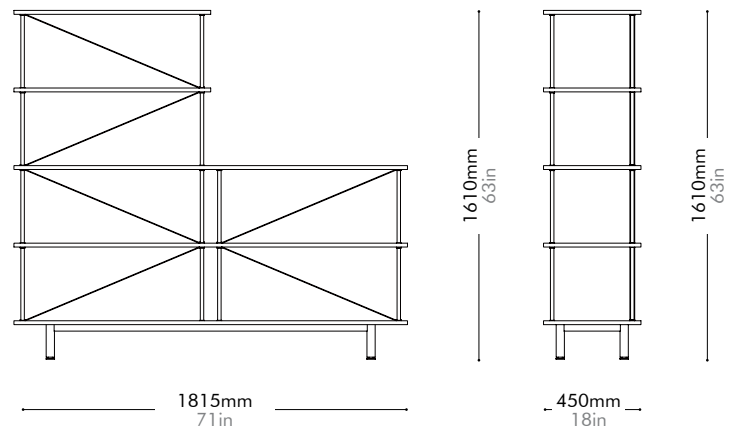

Seiton 3-2 L

by OEO Studio

SE-SF132-L

Materials	Steel black powder coat matt, wood veneer shelves		
Dimensions	W1815 x D450 x H1610mm | W71" x D18" x H63"		
Weight	46.0kg | 101lb		
Upholstery			
Shipping Volume	0.22CBM		
Pkg Dimensions	FCL	W1915 x D550 x H210mm; 50.04kg | W75" x D22" x H8"; 110lb	
	LCL/AIR	W1955 x D590 x H300mm; 63.44kg | W77" x D23" x H11"; 140lb	

Oak	Lead time: 10-12 weeks	Walnut	Lead time: 10-12 weeks
	¥364,000		¥368,000