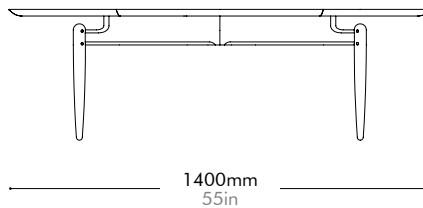

Slow Oval Coffee Table by Space Copenhagen

SL-T220

Materials	Solid wood frame, wood veneer top		
Dimensions	W1400 x D800 x H435mm | W55" x D31" x H17"		
Weight	13.0kg | 29lb		
Upholstery			
Shipping Volume	0.23CBM		
Pkg Dimensions	FCL	W1465 x D865 x H180mm; 17.30kg | W58" x D34" x H7"; 38lb	
	LCL/AIR	W1485 x D885 x H275mm; 32.57kg | W58" x D35" x H11"; 72lb	

Oak	Lead time: 10-12 weeks
	¥229,000

Walnut	Lead time: 10-12 weeks
	¥314,000