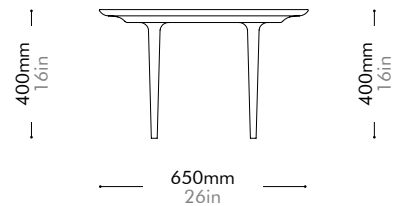

Lunar Coffee Table W1200

by Space Copenhagen

LN-T210-1200

Materials	Solid wood legs, wood veneer top	
Dimensions	W1200 x D650 x H400mm | W47" x D26" x H16"	
Weight	17.4kg | 39lb	
Upholstery		
Shipping Volume	0.11 + 0.02CBM	
Pkg Dimensions	FCL	W1280 x D730 x H120mm; 18.78kg | W50" x D29" x H5"; 41lb
		W209 x D209 x H452mm; 3.38kg | W8" x D8" x H18"; 7lb
	LCL/AIR	W1300 x D750 x H215mm; 30.10kg | W51" x D30" x H8"; 66lb
		W209 x D209 x H452mm; 3.89kg | W8" x D8" x H18"; 9lb

Oak Lead time: 10-12 weeks

¥246,000

Walnut Lead time: 10-12 weeks

¥304,000