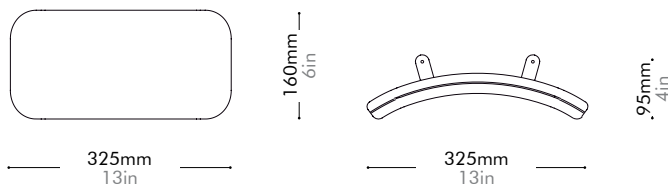

Materials	Upholstery, steel black powder coat matt
Dimensions	W325 x D95 x H160mm W13" x D4" x H6"
Weight	0.6kg 1lb
Upholstery	0.35M 4.5SF
Shipping Volume	
Pkg Dimensions	

Lead time: 10-12 weeks

COM/COL		¥27,000
Fabric	C	¥27,000
	B	¥34,000
	A	¥36,000
Leather	C	¥32,000
	B	¥37,000
	A	¥42,000
PU Leather		¥27,000