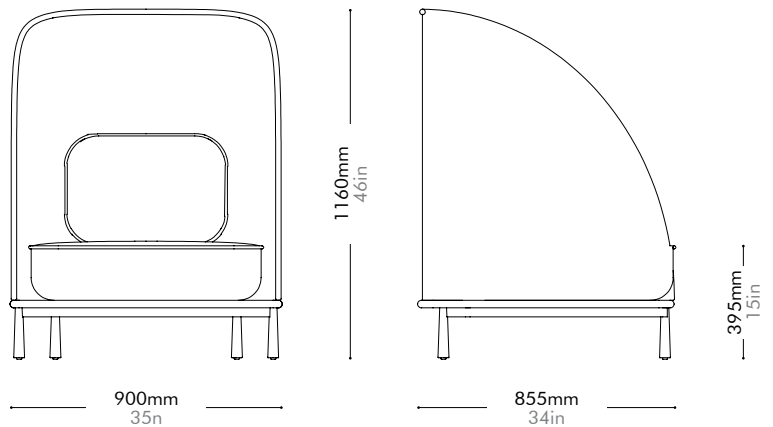

Arc Highback Lounge Chair

by Hallgeir Homstvedt

AR-S121

Materials	Wood veneer base, steel black powder coat matt leg, upholstery		
Dimensions	W900 x D855 x H1160mm; SH: 395mm W35" x D34" x H46"; SH: 15"		
Weight	43.0kg 95lb		
Upholstery	6.6M 154.0SF		
Shipping Volume	1.17CBM		
Pkg Dimensions	FCL	W985 x D940 x H1265mm; 55.40kg W39" x D37" x H50"; 122lb	
	LCL/AIR	W1005 x D960 x H1360mm; 66.61kg W40" x D38" x H54"; 147lb	

Arc Lounge Chair by Hallgeir Homstvedt

AR-S111

Materials	Wood veneer base, steel black powder coat matt leg, upholstery		
Dimensions	W900 x D855 x H785mm; SH: 395mm W35" x D34" x H31"; SH: 15"		
Weight	38.0kg 84lb		
Upholstery	5.5M 121.0SF		
Shipping Volume	0.82CBM		
Pkg Dimensions	FCL	W985 x D940 x H890mm; 46.58kg W39" x D37" x H35"; 103lb	
	LCL/AIR	W1005 x D960 x H985mm; 57.79kg W40" x D38" x H39"; 127lb	