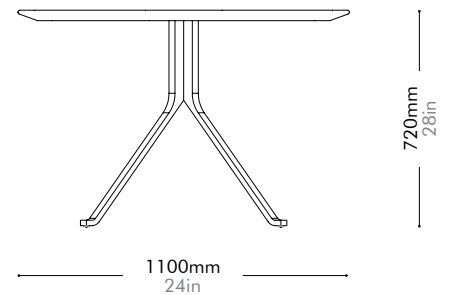

Materials	Wood veneer top, steel black powder coat sand brust		
Dimensions	C600 x H430mm C24" x H17"		
Weight	6.0kg 14lb		
Upholstery			
Shipping Volume	0.05+0.08CBM		
Pkg Dimensions	FCL	W680 x D680 x H110mm; 4.56kg W27" x D27" x H4"; 10lb	
		W410 x D410 x H485mm; 5.0kg W16" x D16" x H19"; 11lb	
	LCL/AIR	W700 x D700 x H205mm; 10.25kg W28" x D28" x H8"; 23lb	
		W430 x D430 x H580mm; 7.15kg W17" x D17" x H23"; 16lb	

Stone A Lead time: 10-12 weeks

¥572,000

Stone B Lead time: 10-12 weeks

¥421,000

Blink Oval Dining Table - Stone Top by Yabu Pushelberg

BL-T420-2125-ST

Materials	Stone top in gloss paint surface, steel black powder coat sand brus		
Dimensions	W2125 x D1100 x H720mm W84" x D43" x H28"		
Weight	110.0kg 243lb		
Upholstery			
Shipping Volume	0.66+0.76CBM		
Pkg Dimensions	FCL	W2250 x D1225 x H240mm; 138.19kg W89" x D48" x H9"; 304lb	
		W1330 x D756 x H760mm; 20.42kg W52" x D30" x H30"; 45lb	
	LCL/AIR	W2250 x D1225 x H240mm; 138.19kg W89" x D48" x H9"; 304lb	
		W1350 x D776 x H855mm; 32.59kg W53" x D31" x H34"; 72lb	

Stone A Lead time: 10-12 weeks

¥1,074,000

Stone B Lead time: 10-12 weeks

¥648,000

Blink Console

by Yabu Pushelberg

BL-T710

Materials	Wood veneer top, stainless steel hairline gold, steel black powder coat sand brust		
Dimensions	W1340 x D510 x H750mm W53" x D20" x H30"		
Weight	19.0kg 42lb		
Upholstery			
Shipping Volume	0.20CBM		
Pkg Dimensions	FCL	W1400 x D720 x H200mm; 22.68kg W55" x D28" x H8"; 50lb	
	LCL/AIR	W1420 x D740 x H295mm; 34.89kg W56" x D29" x H12"; 77lb	