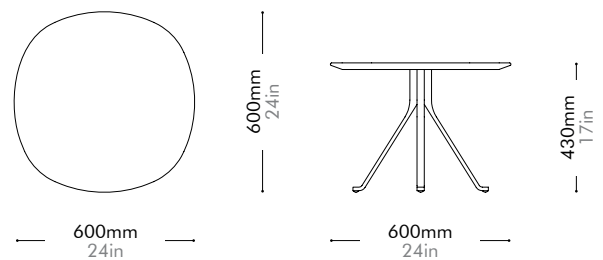

Blink Side Table - Wood Top by Yabu Pushelberg

BL-T110-600-WD

Materials	Wood veneer top, steel black powder coat sand brust		
Dimensions	C600 x H430mm | C24" x H17"		
Weight	6.0kg | 14lb		
Upholstery			
Shipping Volume	0.05+0.08CBM		
Pkg Dimensions	FCL	W680 x D680 x H110mm; 4.56kg | W27" x D27" x H4"; 10lb	
		W410 x D410 x H485mm; 5.0kg | W16" x D16" x H19"; 11lb	
	LCL/AIR	W700 x D700 x H205mm; 10.25kg | W28" x D28" x H8"; 23lb	
		W430 x D430 x H580mm; 7.15kg | W17" x D17" x H23"; 16lb	

Oak Lead time: 10-12 weeks

¥153,000

Walnut Lead time: 10-12 weeks

¥172,000