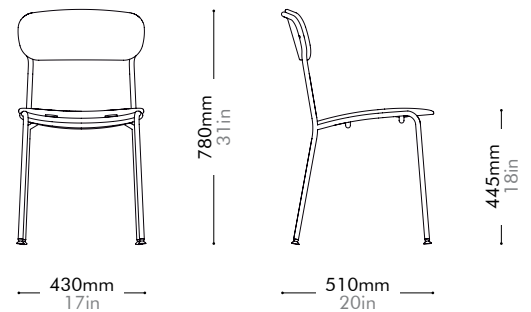

Stack Dining Chair

by Neri&Hu

ST-S210

Materials	Steel black powder coat matt, wood veneer seat & back		
Dimensions	W430 x D510 x H780mm; SH: 445mm | W17" x D20" x H31"; SH: 18"		
Weight	4.85kg | 11lb		
Upholstery			
Package Qty	2 pcs/box		
Shipping Volume	0.31CBM		
Pkg Dimensions	FCL	W550 x D650 x H880mm; 10.32kg | W22" x D26" x H35"; 23lb	
	LCL/AIR	W590 x D690 x H970mm; 15.05kg | W23" x D27" x H38"; 33lb	

* 2 PCS PER BOX, MOQ IS THE MULTIPLE OF 2

Oak	Lead time: 10-12 weeks	Walnut	Lead time: 10-12 weeks
1 PCS	¥63,000	1 PCS	¥63,000