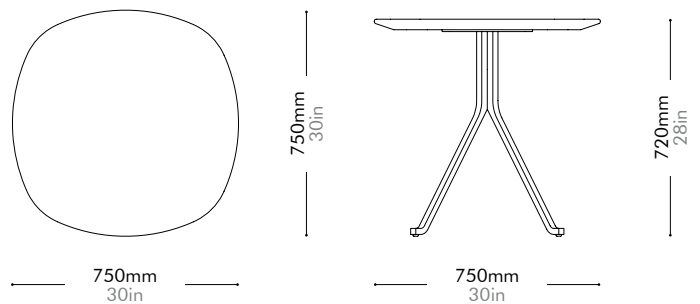

Blink Café Table - Wood Top by Yabu Pushelberg

BL-T310-750-WD

Materials	Wood veneer top, steel black powder coat sand brust		
Dimensions	C750 x H720mm | C30" x H28"		
Weight	12.5kg | 28lb		
Upholstery			
Shipping Volume	0.08+0.25CBM		
Pkg Dimensions	FCL	W830 x D830 x H110mm; 7.21kg | W33" x D33" x H4"; 16lb	
		W575 x D575 x H760mm; 11.96kg | W23" x D23" x H30"; 26lb	
	LCL/AIR	W850 x D850 x H205mm; 15.60kg | W33" x D33" x H8"; 34lb	
		W595 x D595 x H855mm; 16.07kg | W23" x D23" x H34"; 35lb	

Oak Lead time: 10-12 weeks

¥245,000

Walnut Lead time: 10-12 weeks

¥277,000