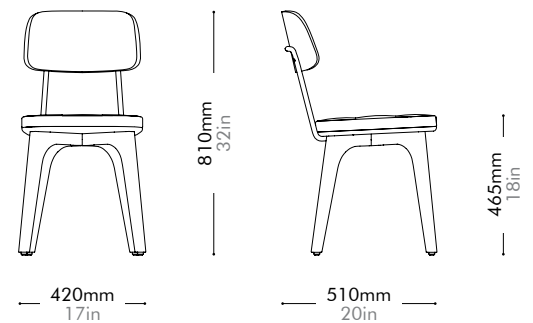

Utility Chair V

by Neri&Hu

UT-S210-WD

Materials	Solid wood legs, plywood panel, steel hairline aged gold, upholstery		
Dimensions	W420 x D510 x H810mm; SH: 465mm | W17" x D20" x H32"; SH: 18"		
Weight	6.5kg | 14lb		
Upholstery	0.3M | 5.5SF		
Shipping Volume	0.30CBM		
Pkg Dimensions	FCL	W600 x D600 x H830mm; 11.61kg | W24" x D24" x H33"; 26lb	
	LCL/AIR	W620 x D620 x H925mm; 16.08kg | W24" x D24" x H36"; 35lb	

Oak		Lead time: 10-12 weeks
COM/COL		¥140,000
Fabric	C	¥140,000
	B	¥147,000
	A	¥149,000
Leather	C	¥147,000
	B	¥153,000
	A	¥160,000
PU Leather		¥140,000

Walnut		Lead time: 10-12 weeks
COM/COL		¥158,000
Fabric	C	¥158,000
	B	¥165,000
	A	¥167,000
Leather	C	¥165,000
	B	¥171,000
	A	¥178,000
PU Leather		¥158,000