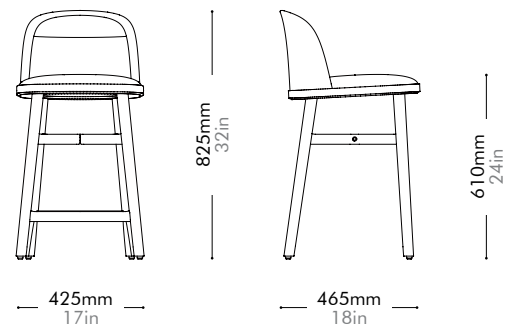

Bund Bar Chair SH610 by Neri&Hu

BU-S310-610

Materials	Stainless steel hairline gold, solid wood frame, upholstered moulded foam frame, upholstered seat	
Dimensions	W425 x D465 x H825mm; SH: 610mm | W17" x D18" x H32"; SH: 24"	
Weight	6.5kg | 14lb	
Upholstery	0.7M | 13.2SF	
Shipping Volume	0.31CBM	
Pkg Dimensions	FCL	W600 x D600 x H860mm; 11.83kg | W24" x D24" x H34"; 26lb
	LCL/AIR	W620 x D620 x H955mm; 16.30kg | W24" x D24" x H38"; 36lb

Oak Lead time: 10-12 weeks

COM/COL		¥194,000
Fabric	C	¥194,000
	B	¥208,000
	A	¥213,000
Leather	C	¥212,000
	B	¥229,000
	A	¥245,000
PU Leather		¥194,000

Walnut Lead time: 10-12 weeks

COM/COL		¥203,000
Fabric	C	¥203,000
	B	¥218,000
	A	¥223,000
Leather	C	¥222,000
	B	¥239,000
	A	¥254,000
PU Leather		¥203,000