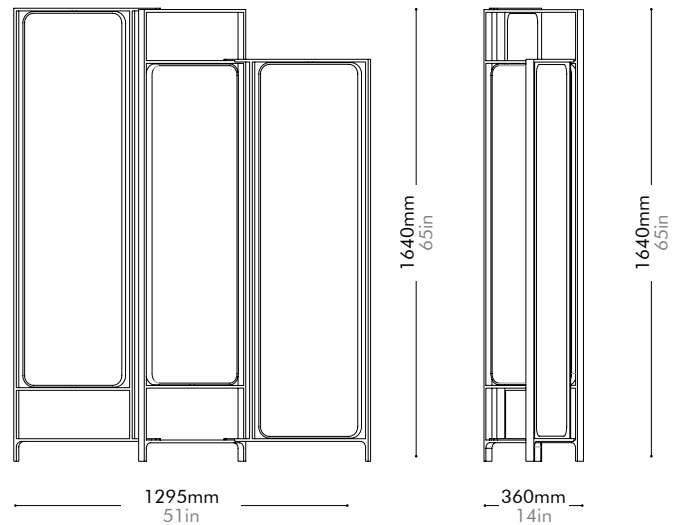

BL-SC110

Materials	Wood veneer panels, mirror, steel black powder coat sand brust
Dimensions	W1295 x D360 x H1640mm | W51" x D14" x H65"
Weight	51.6kg | 114lb
Upholstery	
Shipping Volume	0.33CBM
Pkg Dimensions	FCL/LCL/AIR W1720 x D630 x H305mm; 71.79kg | W68" x D25" x H12"; 158lb

Oak   Lead time: 10-12 weeks

¥363,000

Walnut   Lead time: 10-12 weeks

¥397,000