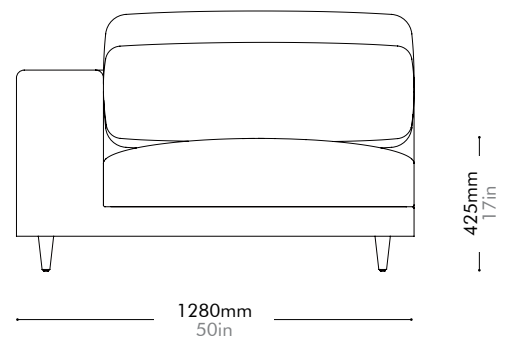

Atelier Corner-Leg by Space Copenhagen

AT-S421

Materials	Solid wood and plywood frame, upholstery		
Dimensions	W1280 x D1280 x H780mm; SH: 425mm | W50" x D50" x H31"; SH: 17"		
Weight	45.0kg | 99lb		
Upholstery	9.1M		
Shipping Volume	1.43CBM		
Pkg Dimensions	FCL	W1380 x D1380 x H750mm; 56.34kg | W54" x D54" x H30"; 124lb	
	LCL/AIR	W1400 x D1400 x H845mm; 79.12kg | W55" x D55" x H33"; 174lb	

Oak / Walnut Lead time: 10-12 weeks

COM/COL		¥415,000
Fabric	C	¥415,000
	B	¥609,000
	A	¥677,000