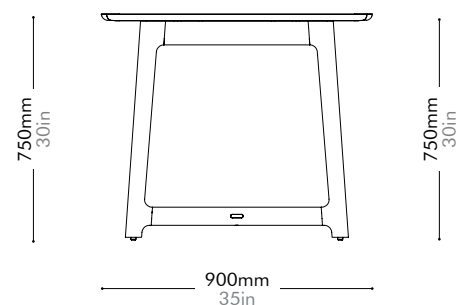

Mandarin Dining Table W2100 by Neri&Hu

MA-T410-2100

Materials	Solid wood frame, wood veneer top, stainless steel hairline gold, blackened stainless steel		
Dimensions	W2100 x D900 x H750mm | W83" x D35" x H30"		
Weight	44.0kg | 97lb		
Upholstery			
Shipping Volume	0.32+0.12CBM		
Pkg Dimensions	FCL	W2180 x D980 x H150mm; 40.58kg | W86" x D39" x H6"; 89lb	
		W820 x D800 x H180mm; 12.45kg | W32" x D31" x H7"; 27lb	
	LCL/AIR	W2200 x D1000 x H245mm; 66.15kg | W87" x D39" x H9"; 146lb	
		W840 x D820 x H275mm; 20.45kg | W33" x D32" x H11"; 45lb	

Oak Lead time: 10-12 weeks

¥436,000

Walnut Lead time: 10-12 weeks

¥607,000