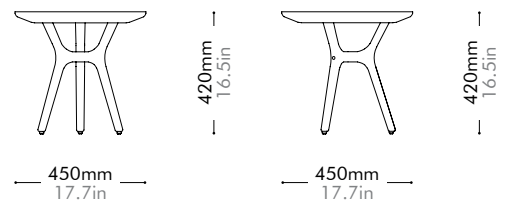

Rén Side Table by Space Copenhagen

RN-T110-450

Materials	Solid wood legs, wood veneer top, stainless steel hairline gold		
Dimensions	φ 450 x H420mm | φ 17.7" x H16.5"		
Weight	6.0kg | 13.2lb		
Upholstery			
Shipping Volume	0.13CBM		
Pkg Dimensions	FCL	W515 x D515 x H505mm; 8.60kg | W20" x D20" x H20"; 19lb	
	LCL/AIR	W535 x D535 x H525mm; 11.93kg | W21" x D21" x H21"; 26lb	

Oak	Lead time: 10-12 weeks
	¥146,000

Walnut	Lead time: 10-12 weeks
	¥172,000