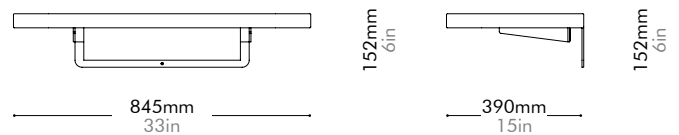

Float Sofa Side Table Large

by Michele De Lucchi

FL-S400-A2

Materials	Steel dark grey powder coat matt frame, wood veneer top		
Dimensions	W845 x D390 x H152mm | W33" x D15" x H6"		
Weight	8.0kg | 18lb		
Upholstery			
Shipping Volume	0.09CBM		
Pkg Dimensions	FCL	W910 x D455 x H215mm; 9.88kg | W36" x D18" x H8"; 22lb	
	LCL/AIR	W950 x D495 x H305mm; 15.35kg | W37" x D19" x H12"; 34lb	

Oak	Lead time: 10-12 weeks
	¥49,000

Walnut	Lead time: 10-12 weeks
	¥53,000