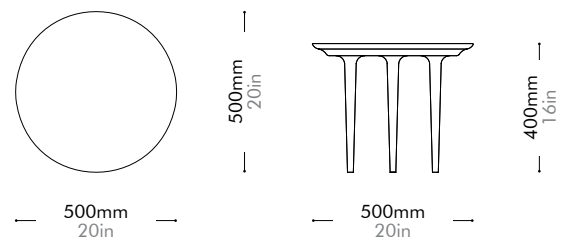

Lunar Side Table by Space Copenhagen

LN-T110-500

Materials	Solid wood legs, wood veneer top	
Dimensions	C500 x H400mm | C20" x H16"	
Weight	5.5kg | 12lb	
Upholstery		
Shipping Volume	0.04 + 0.02CBM	
Pkg Dimensions	FCL	W580 x D580 x H120mm; 5.53kg | W23" x D23" x H5"; 12lb
		W303 x D115 x H452mm; 2.96kg | W12" x D5" x H18"; 7lb
	LCL/AIR	W600 x D600 x H140mm; 9.71kg | W24" x D24" x H6"; 21lb
		W303 x D115 x H452mm; 2.96kg | W12" x D5" x H18"; 7lb

Oak Lead time: 10-12 weeks

¥133,000

Walnut Lead time: 10-12 weeks

¥165,000