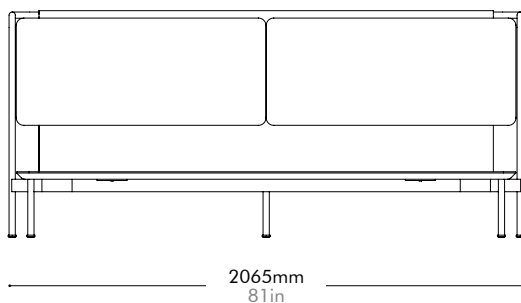

Crawford Bed

Queen Size

by Tom Fereday

CR-B110-Q

Materials	Wood veneer base, steel black powder coat matt, upholstery		
Dimensions	W2065 x D2255 x H900mm | W81" x D89" x H35"		
Weight	81.0kg | 179lb		
Upholstery	4.5M | 72.0SF		
Shipping Volume	0.33+0.43CBM		
Pkg Dimensions	FCL	W2160 x D985 x H155mm; 53.60kg | W85" x D39" x H6"; 118lb	
		W1980 x D465 x H465mm; 39.68kg | W78" x D18" x H18"; 88lb	
	LCL/AIR	W2200 x D1025 x H245mm; 79.80kg | W87" x D40" x H10"; 176lb	
		W2020 x D505 x H555mm; 51.54kg | W80" x D20" x H22"; 114lb	

Oak		Lead time: 10-12 weeks
COM/COL		¥511,000
Fabric	C	¥511,000
	B	¥607,000
	A	¥641,000
Leather	C	¥604,000
	B	¥694,000
	A	¥778,000
PU Leather		¥511,000

Walnut		Lead time: 10-12 weeks
COM/COL		¥592,000
Fabric	C	¥592,000
	B	¥688,000
	A	¥722,000
Leather	C	¥685,000
	B	¥775,000
	A	¥860,000
PU Leather		¥592,000