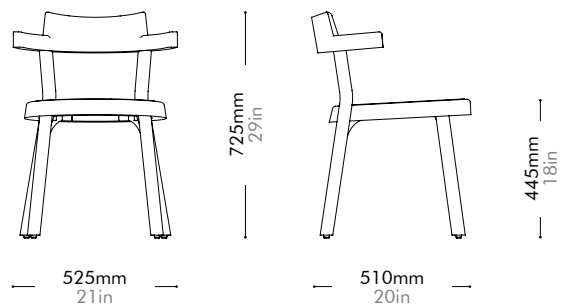

Pagoda Chair Cane - Gold Aluminum Leg by BassamFellows

PA-S220-AL2

Materials	Solid wood frame, cane, aluminum alloy		
Dimensions	W525 x D510 x H725mm; SH: 445mm | W21" x D20" x H29"; SH: 18"		
Weight	5.5kg | 12lb		
Upholstery			
Shipping Volume	0.06CBM		
Pkg Dimensions	FCL	W705 x D567 x H155mm; 7.05kg | W28" x D22" x H6"; 16lb	
	LCL/AIR	W745 x D607 x H245mm; 12.31kg | W29" x D27" x H10"; 27lb	

Oak	Lead time: 10-12 weeks	Walnut	Lead time: 10-12 weeks
	¥201,000		¥228,000