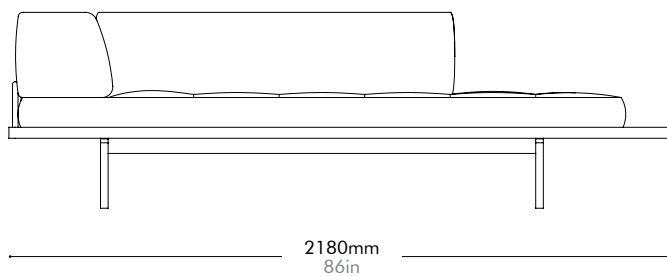

DS-S420-L

Materials	Solid wood and wood veneer base, stainless steel hairline aged gold legs and brackets, upholstery		
Dimensions	W2180 x D960 x H650mm; SH: 380mm | W86" x D38" x H26"; SH: 15"		
Weight	100.0kg | 221lb		
Upholstery	5.1M | 110.0SF	Fabric + Leather	1.3M+80.0SF
Shipping Volume	1.79CBM		
Pkg Dimensions	FCL	W2265 x D1045 x H755mm; 113.59kg | W89" x D41" x H30"; 250lb	
	LCL/AIR	W2305 x D1085 x H845mm; 142.65kg | W91" x D43" x H33"; 314lb	

Oak		Lead time: 10-12 weeks
COM/COL		¥714,000
Fabric	C	¥714,000
	B	¥827,000
	A	¥866,000
Leather	C	¥873,000
	B	¥1,012,000
	A	¥1,142,000
PU Leather		¥714,000

Walnut		Lead time: 10-12 weeks
COM/COL		¥747,000
Fabric	C	¥747,000
	B	¥860,000
	A	¥900,000
Leather	C	¥906,000
	B	¥1,045,000
	A	¥1,175,000
PU Leather		¥747,000