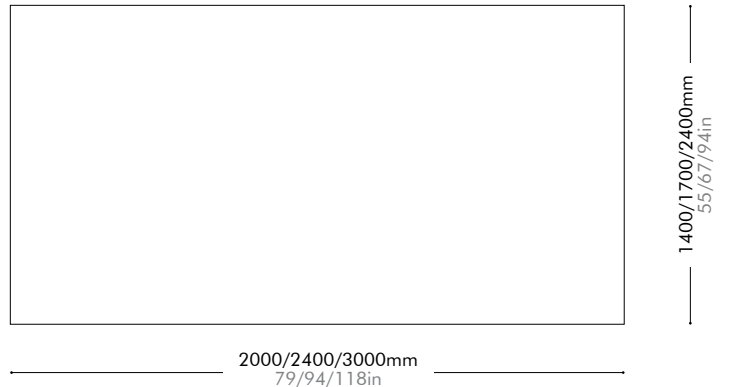

Moon

by Space

Copenhagen

WL-R005-S / WL-R005-M / WL-R005-L

Materials	100% Pure new zealand wool
Dimensions	S: L2000 x W1400mm | L79" x W55"
	M: L2400 x W1700mm | L94" x W67"
	L: L3000 x W2400mm | L118" x W94"
Weight	S: 11.0kg / M: 21.0kg / L: 37.0kg | S: 24lb / M: 46lb / L:82lb
Shipping Volume	S: 0.13 / M: 0.16 / L: 0.22 CBM
Pkg Dimensions	FCL/LCL/AIR S: C300 x H1450mm; 29.0kg | C12" x H57"; 64lb
	FCL/LCL/AIR M: C300 x H1750mm; 43.0kg | C12" x H69"; 95lb
	FCL/LCL/AIR L: C300 x H2450mm; 67.0kg | C12" x H96"; 148lb

Lead time: 10-12 weeks

S	¥382,000
M	¥556,000
L	¥981,000