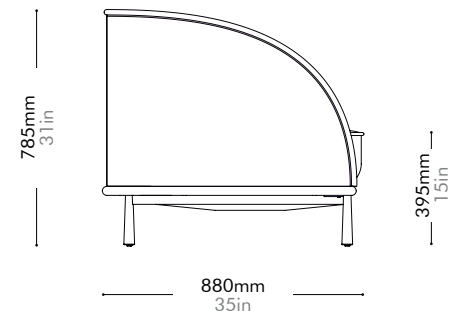

Arc Sofa

Three Seater

by Hallgeir Homstvedt

AR-S420

Materials	Wood veneer base, steel black powder coat matt leg, upholstery		
Dimensions	W1980 x D880 x H785mm; SH: 395mm W78" x D35" x H31"; SH: 15"		
Weight	76.0kg 168lb		
Upholstery	8.3M 198.0SF		
Shipping Volume	1.77CBM		
Pkg Dimensions	FCL	W2065 x D965 x H890mm; 89.70kg W81" x D38" x H35"; 198lb	
	LCL/AIR	W2085 x D985 x H985mm; 113.57kg W82" x D39" x H39"; 250lb	

Arc Coffee Table

by Hallgeir Homstvedt

AR-T210

Materials	Wood veneer top, steel black powder coat matt, stone top in matt paint surface		
Dimensions	W850 x D850 x H370mm W33" x D33" x H15"		
Weight	35.0kg 77lb		
Upholstery			
Shipping Volume	0.23CBM		
Pkg Dimensions	FCL	W915 x D915 x H275mm; 38.54kg W36" x D36" x H11"; 85lb	
	LCL/AIR	W935 x D935 x H370mm; 48.70kg W37" x D37" x H15"; 107lb	