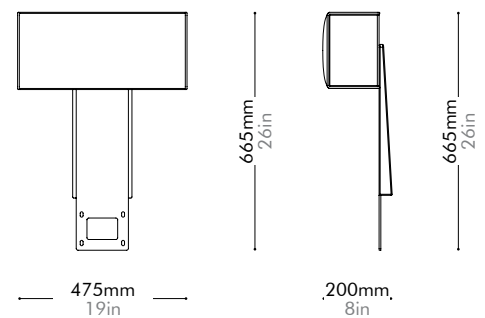

Float Sofa Headrest Small

by Michele
De Lucchi

FL-S400-A3

Materials	Steel dark grey powder coat matt frame, upholstery	
Dimensions	W475 x D200 x H665mm | W19" x D8" x H26"	
Weight	2.5kg | 5.5lb	
Upholstery	0.9M | 11.OSF	
Shipping Volume	0.10CBM	
Pkg Dimensions	FCL	W730 x D540 x H265mm; 4.50kg | W29" x D21" x H10"; 10lb
	LCL/AIR	W770 x D580 x H355mm; 9.69kg | W30" x D23" x H14"; 22lb

Lead time: 10-12 weeks

COM/COL		¥48,000
Fabric	C	¥48,000
	B	¥70,000
	A	¥78,000
Leather	C	¥62,000
	B	¥77,000
	A	¥92,000
PU Leather		¥48,000