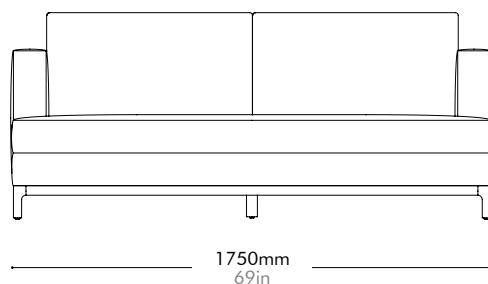

QI Sofa

Two Seater

by Neri&Hu

QI-S420

Materials	Solid wood base, upholstery		
Dimensions	W1750 x D1000 x H755mm; SH: 385mm | W69" x D39" x H30"; SH: 15"		
Weight	80.0kg | 176lb		
Upholstery	11.0M | 264.0SF		
Shipping Volume	1.45CBM		
Pkg Dimensions	FCL	W1835 x D1085 x H730mm; 91.64kg | W72" x D43" x H29"; 202lb	
	LCL/AIR	W1855 x D1105 x H825mm; 115.46kg | W73" x D44" x H32"; 255lb	

Oak Lead time: 10-12 weeks

COM/COL		¥633,000
Fabric	C	¥633,000
	B	¥874,000
	A	¥959,000
Leather	C	¥1,029,000
	B	¥1,363,000
	A	¥1,677,000
PU Leather		¥633,000

Walnut Lead time: 10-12 weeks

COM/COL		¥643,000
Fabric	C	¥643,000
	B	¥884,000
	A	¥969,000
Leather	C	¥1,039,000
	B	¥1,374,000
	A	¥1,687,000
PU Leather		¥643,000