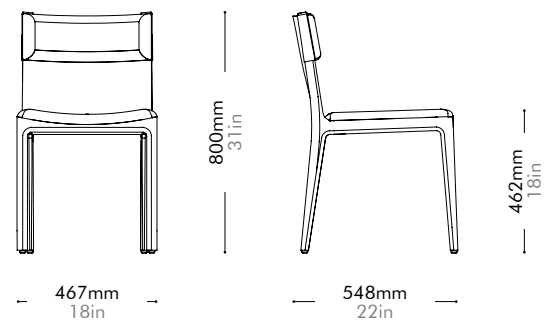

Taylor Lounge Chair by Yabu Pushelberg

TA-S112

Materials	Solid wood frame, upholstery		
Dimensions	W620 x D630 x H650mm; SH: 395mm W24" x D25" x H26"; SH: 16"		
Weight	7.0kg 15lb		
Upholstery	1.65M 44.OSF		
Shipping Volume	0.33CBM		
Pkg Dimensions	FCL	W690 x D690 x H700mm; 11.83kg W27" x D27" x H28"; 26lb	
	LCL/AIR	W710 x D710 x H795mm; 17.69kg W28" x D28" x H31"; 39lb	