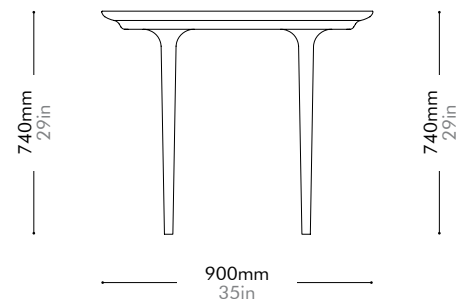

Lunar Dining Table W1600 - Stone Top by Space Copenhagen

LN-T410-1600-ST

Materials	Solid wood legs, stone top in gloss paint surface	
Dimensions	W1600 x D900 x H740mm | W63" x D35" x H29"	
Weight	51.0kg | 112lb	
Upholstery		
Shipping Volume	0.41 + 0.15CBM	
Pkg Dimensions	FCL	W1710 x D1010 x H240mm; 71.84kg | W67" x D40" x H9"; 158lb
		W430 x D430 x H825mm; 12.47kg | W17" x D17" x H32"; 27lb
LCL/AIR		W1710 x D1010 x H240mm; 71.84kg | W67" x D40" x H9"; 158lb
		W430 x D430 x H825mm; 12.47kg | W17" x D17" x H32"; 27lb

Oak Lead time: 10-12 weeks

Stone B **¥593,000**

Stone A **¥748,000**

Walnut Lead time: 10-12 weeks

Stone B **¥628,000**

Stone A **¥783,000**