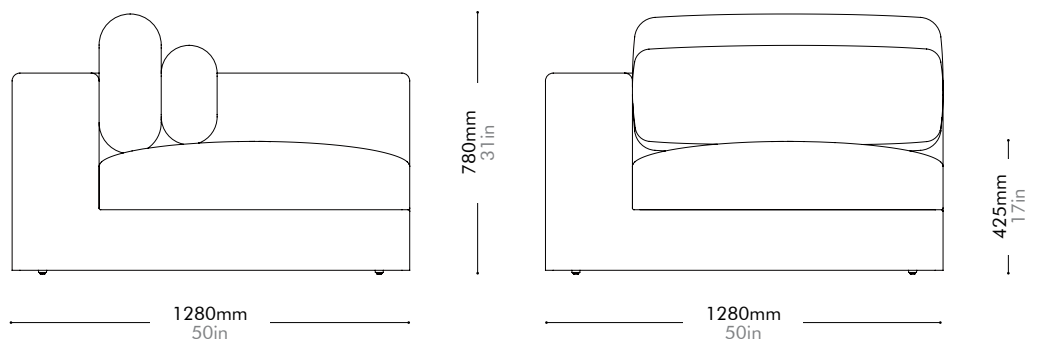

Atelier Corner-Skirt

by Space
Copenhagen

AT-S420

Materials	Solid wood and plywood frame, upholstery		
Dimensions	W1280 x D1280 x H780mm; SH: 425mm | W50" x D50" x H31"; SH: 17"		
Weight	45.0kg | 99lb		
Upholstery	9.1M		
Shipping Volume	1.43CBM		
Pkg Dimensions	FCL	W1380 x D1380 x H750mm; 56.34kg | W54" x D54" x H30"; 124lb	
	LCL/AIR	W1400 x D1400 x H845mm; 79.12kg | W55" x D55" x H33"; 174lb	

Oak / Walnut Lead time: 10-12 weeks

COM/COL		¥415,000
Fabric	C	¥415,000
	B	¥609,000
	A	¥677,000