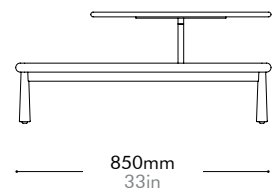

Arc Coffee Table

by Hallgeir Homstvedt

AR-T210

Materials	Wood veneer top, steel black powder coat matt, stone top in matt paint surface		
Dimensions	W850 x D850 x H370mm | W33" x D33" x H15"		
Weight	35.0kg | 77lb		
Upholstery			
Shipping Volume	0.23CBM		
Pkg Dimensions	FCL	W915 x D915 x H275mm; 38.54kg | W36" x D36" x H11"; 85lb	
	LCL/AIR	W935 x D935 x H370mm; 48.70kg | W37" x D37" x H15"; 107lb	

Oak Lead time: 10-12 weeks

Stone A **¥299,000**

Stone B **¥271,000**

Walnut Lead time: 10-12 weeks

Stone A **¥307,000**

Stone B **¥279,000**

370mm
15in

370mm
15in