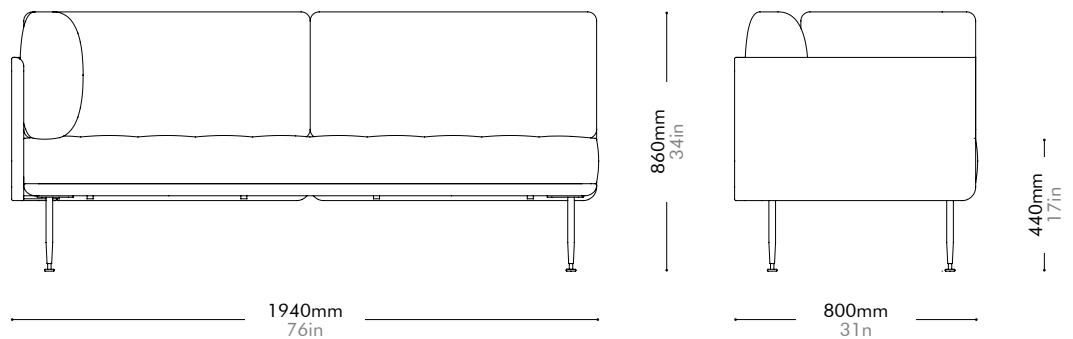

Walnut Lead time: 10-12 weeks

COM/COL		¥891,000
Fabric	C	¥891,000
	B	¥1,102,000
	A	¥1,176,000
Leather	C	¥1,213,000
	B	¥1,489,000
	A	¥1,748,000
PU Leather		¥891,000