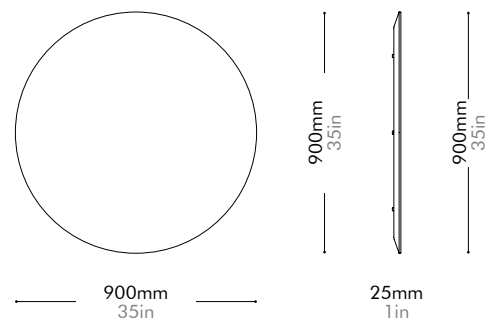

Crawford Lazy Susan 900 by Tom Fereday

CR-T400-A3

Materials	Wood veneer top, metal base	
Dimensions	C900 x H25mm | C35" x H1"	
Weight	10.0kg | 22lb	
Upholstery		
Shipping Volume	0.09CBM	
Pkg Dimensions	FCL	W965 x D965 x H100mm; 12.84kg | W38" x D38" x H4"; 28lb
	LCL/AIR	W1005 x D1005 x H190mm; 24.57kg | W40" x D40" x H7"; 54lb

Oak	Lead time: 10-12 weeks
	¥126,000

Walnut	Lead time: 10-12 weeks
	¥136,000