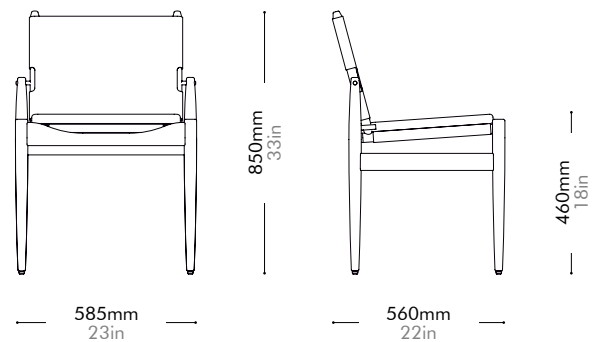

Journey Dining Chair-CV by Space Copenhagen

JN-S210-CV

Materials	Solid wood frame, upholstery, stainless steel oil rubbed copper		
Dimensions	W585 x D560 x H850mm; SH: 460mm | W23" x D22" x H33"; SH: 18"		
Weight	6.5kg | 14lb		
Upholstery	0.7M | 9.0SF	Canvas 1.5M	
Shipping Volume	0.38CBM		
Pkg Dimensions	FCL	W650 x D625 x H935mm; 12.68kg | W26" x D25" x H37"; 28lb	
	LCL/AIR	W690 x D665 x H1025mm; 18.01kg | W27" x D26" x H40"; 40lb	

* Backrest and seating pad ONLY available in Canvas and Saddle Leather

* Cushion is available in all graded-in fabrics and leathers except Batyline Eden and Saddle Leather

Oak	Lead time: 10-12 weeks	
COM/COL		¥124,000
Fabric	C	¥124,000
	B	¥138,000
	A	¥144,000

Walnut	Lead time: 10-12 weeks	
COM/COL		¥144,000
Fabric	C	¥144,000
	B	¥159,000
	A	¥164,000