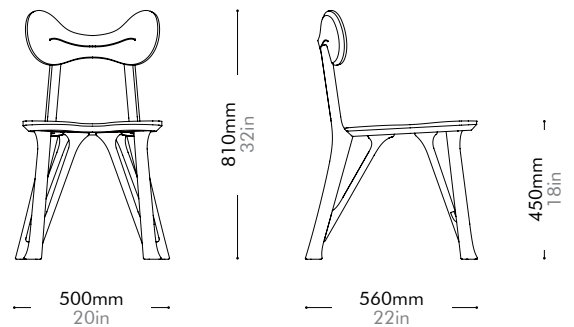

Oak Lead time: 10-12 weeks
¥204,000

Walnut Lead time: 10-12 weeks
¥285,000

Stay Dining Table

by Michele De Lucchi

SA-T410

Materials	Solid wood, steel black powder coat matt	
Dimensions	C1200 x H750mm C47" x H30"	
Weight	37.0kg 82lb	
Upholstery		
Shipping Volume	0.19 + 0.48CBM	
Pkg Dimensions	FCL	W1315 x D1315 x H110mm; 27.08kg W52" x D52" x H4"; 60lb
		W765 x D765 x H815mm; 21.24kg W30" x D30" x H32"; 47lb
	LCL/AIR	W1355 x D1355 x H200mm; 48.41kg W53" x D53" x H8"; 107lb
		W805 x D805 x H905mm; 28.77kg W32" x D32" x H36"; 63lb