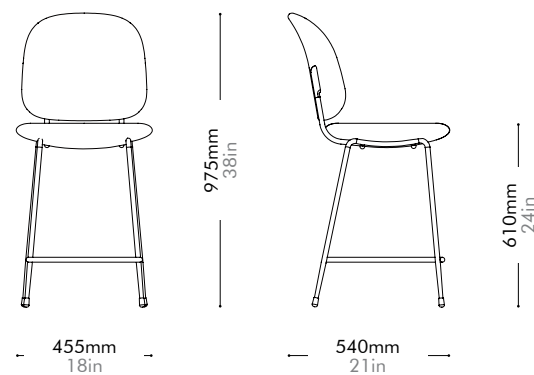

Lead time: 10-12 weeks

COM/COL		¥117,000
Fabric	C	¥117,000
	B	¥140,000
	A	¥147,000
Leather	C	¥150,000
	B	¥178,000
	A	¥205,000
PU Leather		¥117,000

Industry Lounge Chair by Neri&Hu

IN-S111

Materials	Steel black powder coat matt, polypropylene seat and back, upholstery		
Dimensions	W575 x D695 x H795mm; SH: 450mm W23" x D27" x H31"; SH: 18"		
Weight	8.0kg 18lb		
Upholstery	1.3M 27.0SF		
Shipping Volume	0.43CBM		
Pkg Dimensions	FCL	W640 x D760 x H880mm; 14.23kg W25" x D30" x H35"; 31lb	
	LCL/AIR	W660 x D780 x H975mm; 20.21kg W26" x D31" x H38"; 45lb	

Lead time: 10-12 weeks

COM/COL		¥127,000
Fabric	C	¥127,000
	B	¥154,000
	A	¥164,000
Leather	C	¥164,000
	B	¥197,000
	A	¥228,000
PU Leather		¥127,000

Industry Bar Chair SH610 by Neri&Hu

IN-S310-610

Materials	Steel black powder coat matt, polypropylene seat and back, upholstery		
Dimensions	W455 x D540 x H975mm; SH: 610mm W18" x D21" x H38"; SH: 24"		
Weight	7.2kg 16lb		
Upholstery	1.1M 24.OSF		
Shipping Volume	0.36CBM		
Pkg Dimensions	FCL	W600 x D600x H1000mm; 13.60kg W24" x D24" x H39"; 30lb	
	LCL/AIR	W620 x D620 x H1095mm; 18.07kg W24" x D24" x H43"; 40lb	

Lead time: 10-12 weeks

COM/COL		¥129,000
Fabric	C	¥129,000
	B	¥153,000
	A	¥162,000
Leather	C	¥164,000
	B	¥195,000
	A	¥224,000
PU Leather		¥129,000

Industry Bar Chair SH750

by Neri&Hu

IN-S310-750

Materials	Steel black powder coat matt, polypropylene seat and back, upholstery		
Dimensions	W455 x D540 x H1115mm; SH: 750mm W18" x D21" x H44"; SH: 30"		
Weight	8.0kg 18lb		
Upholstery	1.1M 24.OSF		
Shipping Volume	0.41CBM		
Pkg Dimensions	FCL	W600 x D600 x H1140mm; 15.57kg W24" x D24" x H45"; 34lb	
	LCL/AIR	W620 x D620 x H1235mm; 20.04kg W24" x D24" x H49"; 44lb	