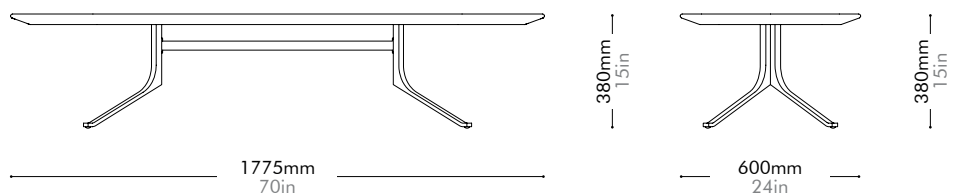

Blink Oval Coffee Table - Stone Top by Yabu Pushelberg

BL-T220-1775-ST

Materials	Stone top in gloss paint surface, steel black powder coat sand brus		
Dimensions	W1775 x D600 x H380mm | W70" x D24" x H15"		
Weight	48.5kg | 107lb		
Upholstery			
Shipping Volume	0.29+0.25CBM		
Pkg Dimensions	FCL	W1880 x D705 x H220mm; 63.93kg | W74" x D28" x H9"; 141lb	
		W1330 x D490 x H390mm; 9.58kg | W52" x D19" x H15"; 21lb	
	LCL/AIR	W1880 x D705 x H220mm; 63.93kg | W74" x D28" x H9"; 141lb	
		W1350 x D510 x H485mm; 17.58kg | W53" x D20" x H19"; 39lb	

Stone A   Lead time: 10-12 weeks

¥572,000

Stone B   Lead time: 10-12 weeks

¥421,000