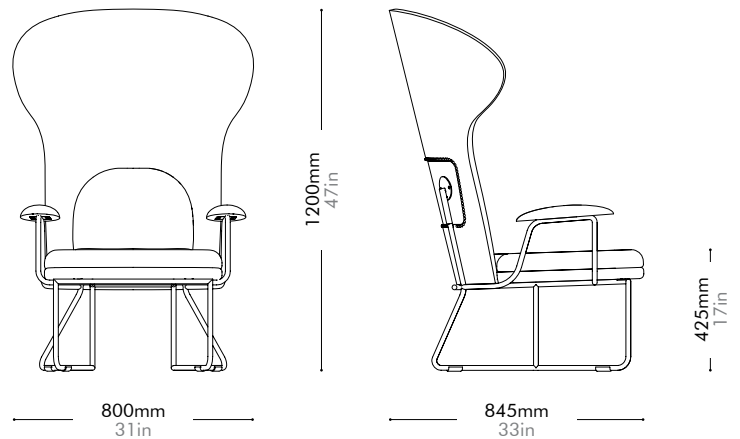

Chillax Highback Chair by Nic Graham

CH-S141

Materials	Stainless steel hairline gold & steel black powder coat matt, solid wood armrest, upholstery		
Dimensions	W800 x D845 x H1200mm; SH: 425mm | W31" x D33" x H47"; SH: 17"		
Weight	27.0kg | 60lb		
Upholstery	3.9M | 104.5SF		
Shipping Volume	1.01CBM		
Pkg Dimensions	FCL	W865 x D910 x H1285mm; 38.80kg | W34" x D36" x H51"; 86lb	
	LCL/AIR	W885 x D930 x H1380mm; 48.36kg | W35" x D37" x H54"; 107lb	

Walnut

Lead time: 10-12 weeks

COM/COL		¥459,000
Fabric	C	¥459,000
	B	¥544,000
	A	¥575,000
Leather	C	¥623,000
	B	¥758,000
	A	¥884,000
PU Leather		¥459,000