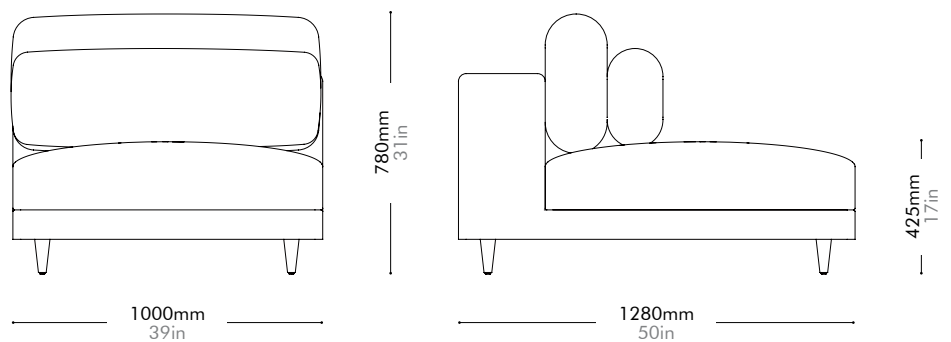

Atelier Center-Skirt

by Space
Copenhagen

AT-S410

Materials	Solid wood and plywood frame, upholstery		
Dimensions	W1000 x D1280 x H780mm; SH: 425mm W39" x D50" x H31"; SH: 17"		
Weight	30.0kg 66lb		
Upholstery	7.3M		
Shipping Volume	1.14CBM		
Pkg Dimensions	FCL	W1100 x D1380 x H750mm; 39.85kg W43" x D54" x H29"; 88lb	
	LCL/AIR	W1120 x D1400 x H845mm; 58.07kg W44" x D55" x H33"; 128lb	

Oak / Walnut Lead time: 10-12 weeks

COM/COL		¥247,000
Fabric	C	¥247,000
	B	¥320,000
	A	¥346,000

Atelier Center- Leg by Space Copenhagen

AT-S411

Materials	Solid wood and plywood frame, upholstery		
Dimensions	W1000 x D1280 x H780mm; SH: 425mm W39" x D50" x H31"; SH: 17"		
Weight	30.0kg 66lb		
Upholstery	7.3M		
Shipping Volume	1.14CBM		
Pkg Dimensions	FCL	W1100 x D1380 x H750mm; 39.85kg W43" x D54" x H29"; 88lb	
	LCL/AIR	W1120 x D1400 x H845mm; 58.07kg W44" x D55" x H33"; 128lb	

Oak / Walnut Lead time: 10-12 weeks

COM/COL		¥361,000
Fabric	C	¥361,000
	B	¥515,000
	A	¥569,000

Atelier Corner-Leg by Space Copenhagen

AT-S421

Materials	Solid wood and plywood frame, upholstery		
Dimensions	W1280 x D1280 x H780mm; SH: 425mm W50" x D50" x H31"; SH: 17"		
Weight	45.0kg 99lb		
Upholstery	9.1M		
Shipping Volume	1.43CBM		
Pkg Dimensions	FCL	W1380 x D1380 x H750mm; 56.34kg W54" x D54" x H30"; 124lb	
	LCL/AIR	W1400 x D1400 x H845mm; 79.12kg W55" x D55" x H33"; 174lb	