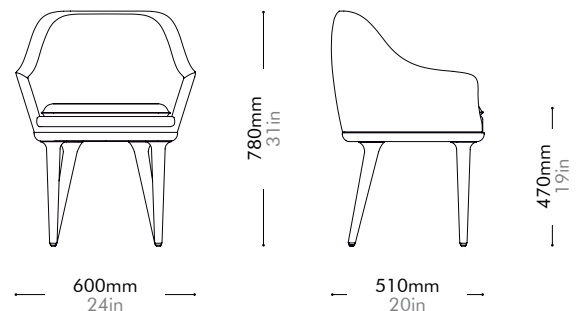

Lunar Dining Chair Small

by Space Copenhagen

LN-S221-S

Materials	Solid wood legs, upholstered moulded foam frame, upholstered cushion		
Dimensions	W600 x D510 x H780mm; SH: 470mm | W24" x D20" x H31"; SH: 19"		
Weight	12.5kg | 28lb		
Upholstery	2.1M | 41.8SF		
Shipping Volume	0.40CBM		
Pkg Dimensions	FCL	W680 x D680 x H870mm; 18.51kg | W27" x D27" x H34"; 41lb	
	LCL/AIR	W700 x D700 x H965mm; 24.20kg | W28" x D28" x H38"; 53lb	

Oak		Lead time: 10-12 weeks
COM/COL		¥212,000
Fabric	C	¥212,000
	B	¥255,000
	A	¥271,000
Leather	C	¥261,000
	B	¥306,000
	A	¥349,000
PU Leather		¥212,000

Walnut		Lead time: 10-12 weeks
COM/COL		¥235,000
Fabric	C	¥235,000
	B	¥278,000
	A	¥294,000
Leather	C	¥284,000
	B	¥329,000
	A	¥372,000
PU Leather		¥235,000