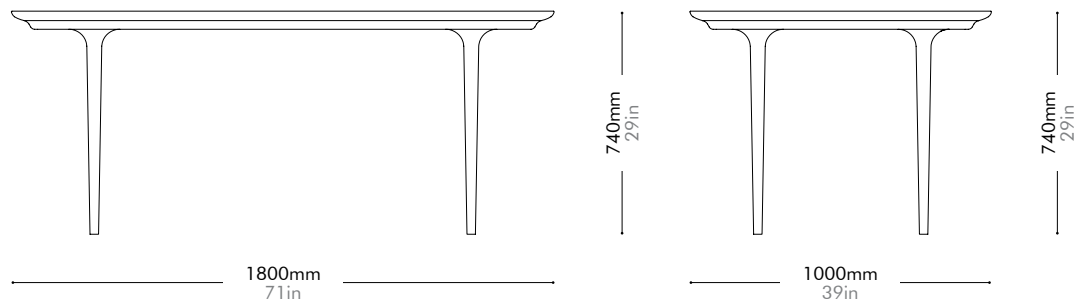

Lunar Dining Table W1800 - Stone Top by Space Copenhagen

LN-T410-1800-ST

Materials	Solid wood legs, stone top in gloss paint surface	
Dimensions	W1800 x D1000 x H740mm | W71" x D39" x H29"	
Weight	56.0kg | 123lb	
Upholstery		
Shipping Volume	0.51 + 0.15CBM	
Pkg Dimensions	FCL	W1910 x D1110 x H240mm; 82.16kg | W75" x D44" x H9"; 181lb
		W430 x D430 x H825mm; 12.47kg | W17" x D17" x H32"; 27lb
LCL/AIR		W1910 x D1110 x H240mm; 82.16kg | W75" x D44" x H9"; 181lb
		W430 x D430 x H825mm; 12.47kg | W17" x D17" x H32"; 27lb

Oak	Lead time: 10-12 weeks	Walnut	Lead time: 10-12 weeks
Stone B	¥675,000	Stone B	¥710,000
Stone A	¥866,000	Stone A	¥901,000