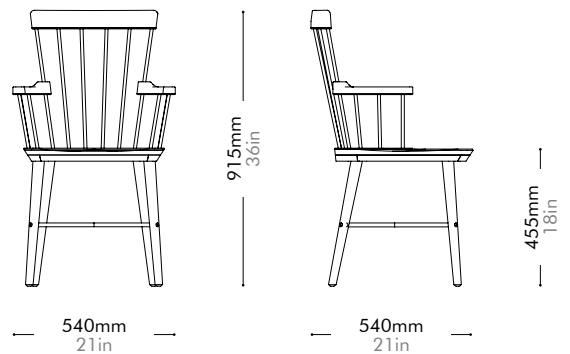

Upholstery

Shipping Volume 0.30CBM

Pkg Dimensions	FCL	W600 x D600 x H830mm; 12.61kg W24" x D24" x H33"; 28lb
	LCL/AIR	W620 x D620 x H925mm; 17.08kg W25" x D25" x H36"; 38lb

Oak Lead time: 10-12 weeks
¥184,000

Walnut Lead time: 10-12 weeks
¥205,000

Exchange HighBack Chair 2.0 by CRÈME

EX-S231-R2

Materials	Solid wood frame, wood veneer seat, steel black powder coat matt		
Dimensions	W540 x D540 x H915mm; SH: 455mm W21" x D21" x H36"; SH: 18"		
Weight	8.0kg 18lb		
Upholstery			
Shipping Volume	0.37CBM		
Pkg Dimensions	FCL	W605 x D605 x H1000mm; 14.44kg W24" x D24" x H39"; 32lb	
	LCL/AIR	W625 x D625 x H1095mm; 18.98kg W25" x D25" x H43"; 42lb	

Oak Lead time: 10-12 weeks
¥180,000

Walnut Lead time: 10-12 weeks
¥194,000

Exchange Lounge Chair 2.0 by CRÈME

EX-S111-R2

Materials	Solid wood frame, wood veneer seat, steel black powder coat matt		
Dimensions	W595 x D550 x H655mm; SH: 390mm W23" x D22" x H26"; SH: 15"		
Weight	8.5kg 19lb		
Upholstery			
Shipping Volume	0.30CBM		
Pkg Dimensions	FCL	W660 x D615 x H740mm; 13.24kg W26" x D24" x H29"; 29lb	
	LCL/AIR	W680 x D635 x H835mm; 18.26kg W27" x D25" x H33"; 40lb	