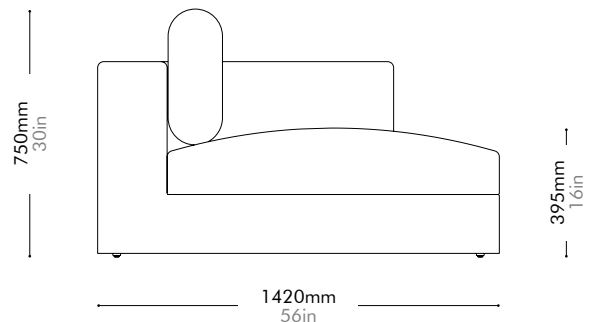

Atelier Small Chaise Lounge R-Skirt by Space Copenhagen

AT-S460-R

Materials	Solid wood and plywood frame, upholstery		
Dimensions	W1020 x D1420 x H750mm; SH: 395mm | W40" x D56" x H30"; SH: 16"		
Weight	40.0kg | 88lb		
Upholstery	6.6M		
Shipping Volume	1.23CBM		
Pkg Dimensions	FCL	W1120 x D1520 x H720mm; 50.30kg | W44" x D60" x H28"; 111lb	
	LCL/AIR	W1140 x D1540 x H815mm; 70.70kg | W45" x D61" x H32"; 156lb	

Oak / Walnut Lead time: 10-12 weeks

COM/COL		¥394,000
Fabric	C	¥394,000
	B	¥538,000
	A	¥589,000