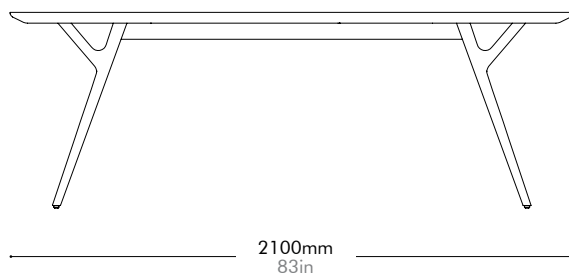

Rén Dining Table W2100 - Stone Top by Space Copenhagen

RN-T411-2100-ST

Materials	Solid wood legs, stone top in gloss paint surface, stainless steel hairline gold, steel black powder coat matt		
Dimensions	W2100 x D1100 x H730mm | W83" x D43" x H29"		
Weight	74.0kg | 163lb		
Upholstery			
Shipping Volume	0.38 + 0.51CBM		
Pkg Dimensions	FCL	W2200 x D1200 x H145mm; 75.89kg | W87" x D47" x H6"; 167lb	
		W910 x D720 x H785mm; 12.38kg | W36" x D28" x H31"; 27lb	
	LCL/AIR	W2240 x D1240 x H235mm; 108.16kg | W88" x D49" x H9"; 238lb	
		W930 x D740 x H880mm; 20.37kg | W37" x D29" x H35"; 45lb	

Oak Lead time: 10-12 weeks

Walnut Lead time: 10-12 weeks

Stone B **¥848,000**

Stone B **¥881,000**

Stone A **¥1,089,000**

Stone A **¥1,121,000**