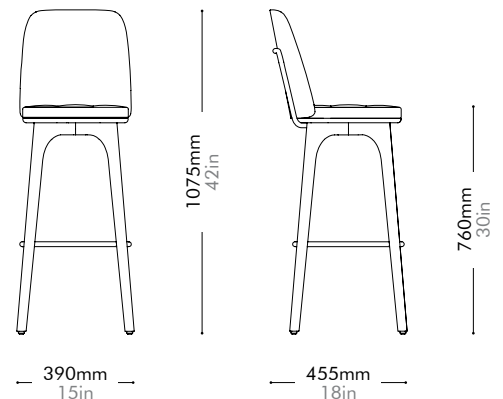

Utility Bar Chair SH760

by Neri&Hu

UT-S310-760

Materials	Solid wood legs, plywood panel, steel hairline aged gold, upholstery		
Dimensions	W390 x D455 x H1075mm; SH: 760mm | W35.5" x D33.5" x H31"; SH: 15"		
Weight	7.5kg | 17lb		
Upholstery	0.9M | 12.1SF		
Shipping Volume	0.27CBM		
Pkg Dimensions	FCL	W455 x D520 x H1160mm; 14.28kg | W20" x D20" x H46"; 31lb	
	LCL/AIR	W475 x D540 x H1255mm; 17.26kg | W19" x D21" x H49"; 38lb	

Oak Lead time: 10-12 weeks

COM/COL		¥171,000
Fabric	C	¥171,000
	B	¥191,000
	A	¥197,000
Leather	C	¥186,000
	B	¥201,000
	A	¥215,000
PU Leather		¥171,000

Walnut Lead time: 10-12 weeks

COM/COL		¥192,000
Fabric	C	¥192,000
	B	¥212,000
	A	¥218,000
Leather	C	¥207,000
	B	¥222,000
	A	¥236,000
PU Leather		¥192,000