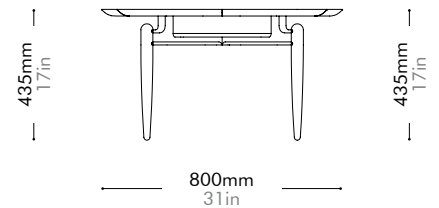

Slow Oval Coffee Table by Space Copenhagen

SL-T220

Materials	Solid wood frame, wood veneer top		
Dimensions	W1400 x D800 x H435mm | W55" x D31" x H17"		
Weight	13.0kg | 29lb		
Upholstery			
Shipping Volume	0.23CBM		
Pkg Dimensions	FCL	W1465 x D865 x H180mm; 17.30kg | W58" x D34" x H7"; 38lb	
	LCL/AIR	W1485 x D885 x H275mm; 32.57kg | W58" x D35" x H11"; 72lb	

Oak	Lead time: 10-12 weeks
	¥229,000

Walnut	Lead time: 10-12 weeks
	¥314,000