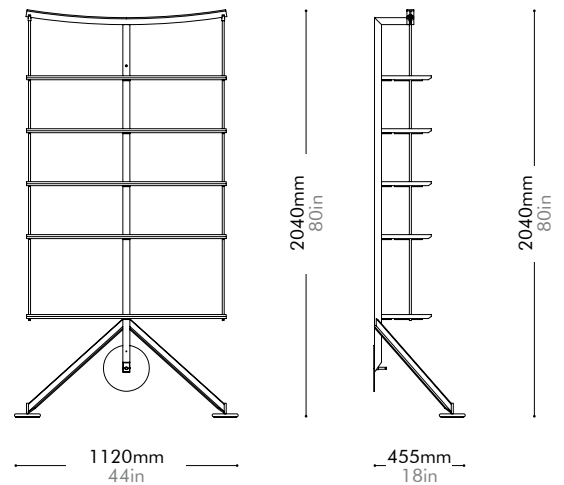

Ran Library (1982) by Carlo Forcolini

CF-SF110

Materials Steel black powder coat matt, wood veneer shelves

Dimensions W1120 x D455 x H2040mm | W44" x D18" x H80"

Weight 37.0kg | 82lb

Upholstery

Shipping Volume 1.43CBM

Pkg Dimensions FCL W2125 x D1205 x H560mm; 48.85kg | W84" x D47" x H22"; 108lb

LCL/AIR W2145 x D1225 x H655mm; 79.38kg | W84" x D48" x H26"; 175lb

Oak Lead time: 10-12 weeks

Walnut Lead time: 10-12 weeks

¥210,000

¥227,000