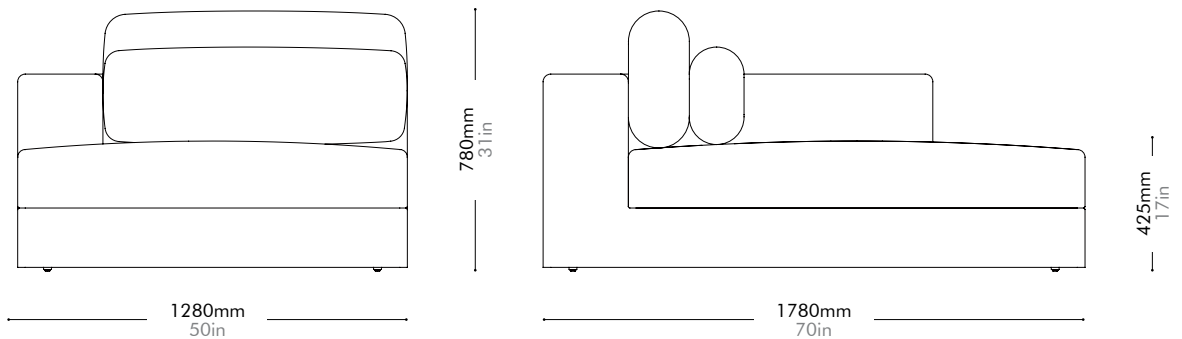

Atelier Center-Skirt

by Space
Copenhagen

AT-S410

Materials	Solid wood and plywood frame, upholstery		
Dimensions	W1000 x D1280 x H780mm; SH: 425mm W39" x D50" x H31"; SH: 17"		
Weight	30.0kg 66lb		
Upholstery	7.3M		
Shipping Volume	1.14CBM		
Pkg Dimensions	FCL	W1100 x D1380 x H750mm; 39.85kg W43" x D54" x H29"; 88lb	
	LCL/AIR	W1120 x D1400 x H845mm; 58.07kg W44" x D55" x H33"; 128lb	

Oak / Walnut Lead time: 10-12 weeks

COM/COL		¥361,000
Fabric	C	¥361,000
	B	¥515,000
	A	¥569,000

Atelier Corner-Skirt

by Space
Copenhagen

AT-S420

Materials	Solid wood and plywood frame, upholstery		
Dimensions	W1280 x D1280 x H780mm; SH: 425mm W50" x D50" x H31"; SH: 17"		
Weight	45.0kg 99lb		
Upholstery	9.1M		
Shipping Volume	1.43CBM		
Pkg Dimensions	FCL	W1380 x D1380 x H750mm; 56.34kg W54" x D54" x H30"; 124lb	
	LCL/AIR	W1400 x D1400 x H845mm; 79.12kg W55" x D55" x H33"; 174lb	

Oak / Walnut Lead time: 10-12 weeks

COM/COL		¥415,000
Fabric	C	¥415,000
	B	¥609,000
	A	¥677,000

Atelier Chaise Lounge L-Skirt by Space Copenhagen

AT-S430-L

Materials	Solid wood and plywood frame, upholstery		
Dimensions	W1280 x D1780 x H780mm; SH: 425mm W50" x D70" x H31"; SH: 17"		
Weight	60.0kg 132lb		
Upholstery	11.2M		
Shipping Volume	1.95CBM		
Pkg Dimensions	FCL	W1380 x D1880 x H750mm; 74.0kg W54" x D74" x H30"; 163lb	
	LCL/AIR	W1400 x D1900 x H845mm; 104.91kg W55" x D75" x H33"; 231lb	

Oak / Walnut Lead time: 10-12 weeks

COM/COL		¥545,000
Fabric	C	¥545,000
	B	¥784,000
	A	¥867,000

Atelier Chaise Lounge R-Skirt by Space Copenhagen

AT-S430-R

Materials	Solid wood and plywood frame, upholstery		
Dimensions	W1280 x D1780 x H780mm; SH: 425mm W50" x D70" x H31"; SH: 17"		
Weight	60.0kg 132lb		
Upholstery	11.2M		
Shipping Volume	1.95CBM		
Pkg Dimensions	FCL	W1380 x D1880 x H750mm; 74.0kg W54" x D74" x H30"; 163lb	
	LCL/AIR	W1400 x D1900 x H845mm; 104.91kg W55" x D75" x H33"; 231lb	