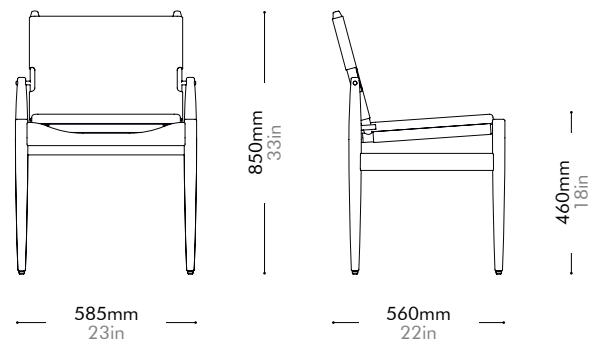

Journey Dining Chair-LE

by Space
Copenhagen

JN-S210-LE

Materials	Solid wood frame, upholstery, stainless steel oil rubbed copper		
Dimensions	W585 x D560 x H850mm; SH: 460mm | W23" x D22" x H33"; SH: 18"		
Weight	6.5kg | 14lb		
Upholstery	0.7M | 9.OSF	Saddle Leather	14.OSF
Shipping Volume	0.38CBM		
Pkg Dimensions	FCL	W650 x D625 x H935mm; 12.68kg | W26" x D25" x H37"; 28lb	
	LCL/AIR	W690 x D665 x H1025mm; 18.01kg | W27" x D26" x H40"; 40lb	

* Backrest and seating pad ONLY available in Canvas and Saddle Leather

* Cushion is available in all graded-in fabrics and leathers except Batyline Eden and Saddle Leather

Oak	Lead time: 10-12 weeks	
COM/COL		¥179,000
Leather	C	¥191,000
	B	¥202,000
	A	¥213,000
PU Leather		¥179,000

Walnut	Lead time: 10-12 weeks	
COM/COL		¥200,000
Leather	C	¥211,000
	B	¥223,000
	A	¥233,000
PU Leather		¥200,000