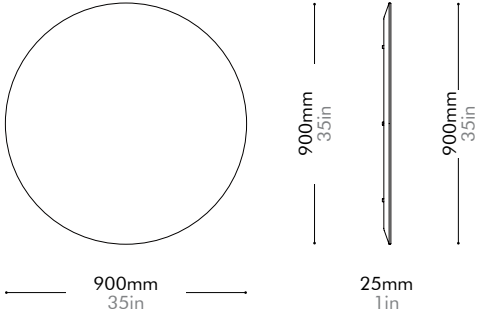

Crawford Lazy Susan 900 - Stone Top by Tom Fereday

CR-T400-A3-ST

Materials	Stone top in gloss paint surface, metal base	
Dimensions	C900 x H25mm | C35" x H1"	
Weight	20.0kg | 44lb	
Upholstery		
Shipping Volume	0.20CBM	
Pkg Dimensions	FCL/LCL/AIR	W995 x D995 x H205mm; 35.64kg | W39" x D39" x H8"; 79lb

Lead time: 10-12 weeks

Lead time: 10-12 weeks

Stone A **¥397,000**

Stone B **¥298,000**