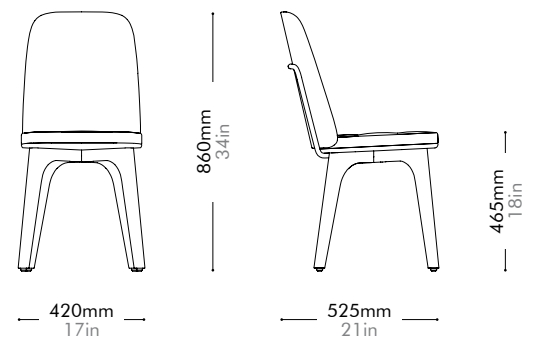

Utility Highback Chair by Neri&Hu

UT-S220

Materials	Solid wood legs, plywood panel, steel hairline aged gold, upholstery		
Dimensions	W420 x D525 x H860mm; SH: 465mm | W17" x D21" x H34"; SH: 18"		
Weight	6.5kg | 14lb		
Upholstery	0.9M | 15.4SF		
Shipping Volume	0.32CBM		
Pkg Dimensions	FCL	W600 x D600 x H880mm; 11.98kg | W24" x D24" x H35"; 26lb	
	LCL/AIR	W620 x D620 x H975mm; 16.44kg | W24" x D24" x H38"; 36lb	

Oak Lead time: 10-12 weeks

COM/COL		¥161,000
Fabric	C	¥161,000
	B	¥180,000
	A	¥187,000
Leather	C	¥181,000
	B	¥200,000
	A	¥218,000
PU Leather		¥161,000

Walnut Lead time: 10-12 weeks

COM/COL		¥177,000
Fabric	C	¥177,000
	B	¥195,000
	A	¥202,000
Leather	C	¥197,000
	B	¥216,000
	A	¥233,000
PU Leather		¥177,000