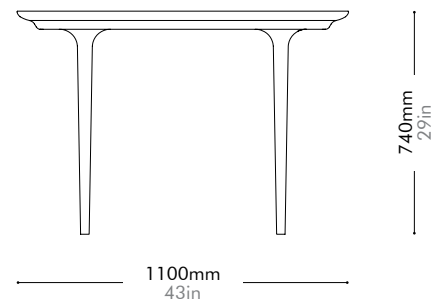

LN-T410-2100-ST

Materials	Solid wood legs, stone top in gloss paint surface	
Dimensions	W2100 x D1100 x H740mm | W83" x D43" x H29"	
Weight	65.0kg | 143lb	
Upholstery		
Shipping Volume	0.41 + 0.15CBM	
Pkg Dimensions	FCL	W2200 x D1200 x H155mm; 66.98kg | W87" x D47" x H6"; 148lb
		W430 x D430 x H825mm; 12.47kg | W17" x D17" x H32"; 27lb
	LCL/AIR	W2240 x D1240 x H245mm; 99.25kg | W88" x D49" x H10"; 219lb
		W430 x D430 x H825mm; 12.47kg | W17" x D17" x H32"; 27lb

Oak Lead time: 10-12 weeks

Stone B **¥785,000**

Stone A **¥1,022,000**

Walnut Lead time: 10-12 weeks

Stone B **¥821,000**

Stone A **¥1,058,000**