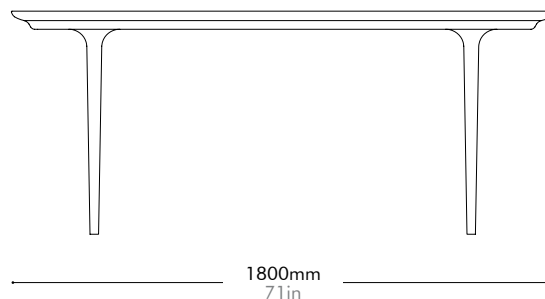

Lunar Dining Table W1800

by Space Copenhagen

LN-T410-1800

Materials	Solid wood legs, wood veneer top	
Dimensions	W1800 x D1000 x H740mm | W71" x D39" x H29"	
Weight	43.5kg | 96lb	
Upholstery		
Shipping Volume	0.27 + 0.15CBM	
Pkg Dimensions	FCL	W1880 x D1080 x H135mm; 43.62kg | W74" x D43" x H5"; 96lb
		W430 x D430 x H825mm; 12.47kg | W17" x D17" x H32"; 27lb
	LCL/AIR	W1900 x D1100 x H230mm; 67.91kg | W75" x D43" x H9"; 150lb
		W430 x D430 x H825mm; 12.47kg | W17" x D17" x H32"; 27lb

Oak Lead time: 10-12 weeks

¥467,000

Walnut Lead time: 10-12 weeks

¥658,000