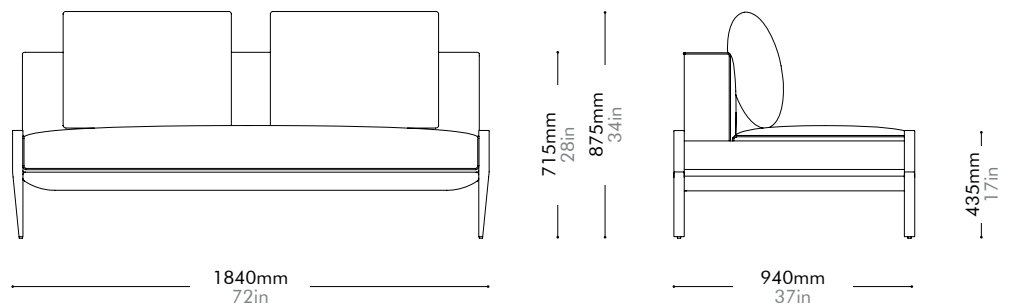

Float Sofa 2 Seater - Armless by Michele De Lucchi

FL-S421

Materials	Steel dark grey powder coat matt frame, upholstery		
Dimensions	W1840 x D940 x H715(875)mm; SH: 435mm | W72" x D37" x H28(34)"; SH: 17"		
Weight	75.0kg | 165lb		
Upholstery	7.5M | 175.0SF		
Shipping Volume	1.10CBM		
Pkg Dimensions	FCL	W1925 x D1025 x H560mm; 84.85kg | W76" x D40" x H22"; 187lb	
	LCL/AIR	W1965 x D1065 x H650mm; 109.16kg | W77" x D42" x H26"; 241lb	

Lead time: 10-12 weeks

COM/COL		¥708,000
Fabric	C	¥708,000
	B	¥924,000
	A	¥1,001,000
Leather	C	¥1,016,000
	B	¥1,286,000
	A	¥1,538,000
PU Leather		¥708,000