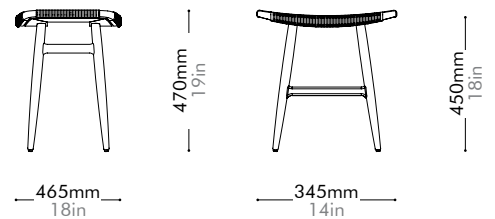

Oak	Lead time: 10-12 weeks
Saddle Leather	¥157,000

Walnut	Lead time: 10-12 weeks
Saddle Leather	¥189,000

Freja Stool SH450 Leather Stripe Seat by Space Copenhagen

FE-S610-LS

Materials	Solid wood frame, leather stripe seat		
Dimensions	W465 x D345 x H470mm; SH: 450mm W18" x D14" x H19"; SH: 18"		
Weight	3.0kg 7lb		
Upholstery	7.OSF		
Shipping Volume	0.12CBM		
Pkg Dimensions	FCL	W530 x D410 x H555mm; 5.62kg W21" x D16" x H22"; 12lb	
	LCL/AIR	W570 x D450 x H645mm; 8.60kg W22" x D18" x H25"; 19lb	

Oak	Lead time: 10-12 weeks
Saddle Leather	¥160,000

Walnut	Lead time: 10-12 weeks
Saddle Leather	¥196,000

Freja Stool SH450 Paper Cord Seat by Space Copenhagen

FE-S610-PC

Materials	Solid wood frame, paper cord seat		
Dimensions	W465 x D345 x H470mm; SH: 450mm W18" x D14" x H19"; SH: 18"		
Weight	3.0kg 7lb		
Upholstery			
Shipping Volume	0.12CBM		
Pkg Dimensions	FCL	W530 x D410 x H555mm; 5.62kg W21" x D16" x H22"; 12lb	
	LCL/AIR	W570 x D450 x H645mm; 8.60kg W22" x D18" x H25"; 19lb	

Oak Lead time: 10-12 weeks

¥141,000

Walnut Lead time: 10-12 weeks

¥173,000

Freja Bar Stool SH610 Leather Seat by Space Copenhagen

FE-S310-LE

Materials	Solid wood frame, leather seat		
Dimensions	W465 x D345 x H630mm; SH: 610mm W18" x D14" x H25"; SH:24"		
Weight	3.3kg 7lb		
Upholstery	5.0SF		
Shipping Volume	0.16CBM		
Pkg Dimensions	FCL	W530 x D410 x H715mm; 6.80kg W21" x D16" x H28"; 15lb	
	LCL/AIR	W570 x D450 x H805mm; 9.78kg W22" x D18" x H32"; 22lb	