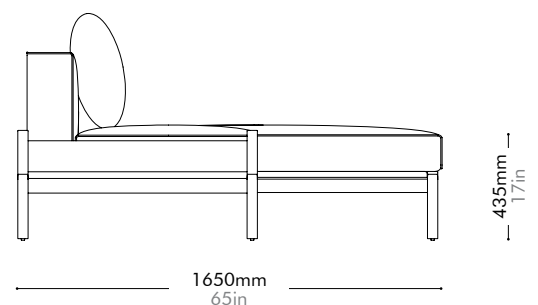

FL-S441-R

Materials	Steel dark grey powder coat matt frame, upholstery		
Dimensions	W2525 x D1650 x H715(875)mm; SH: 435mm | W99" x D65" x H28(34)"; SH: 17"		
Weight	115.5kg | 255lb		
Upholstery	17.0M | 320.0SF		
Shipping Volume	1.98CBM		
Pkg Dimensions	FCL	W2610 x D1025 x H740mm; 130.28kg | W103" x D40" x H29"; 287lb	
	LCL/AIR	W2650 x D1065 x H830mm; 163.08kg | W104" x D42" x H33"; 360lb	

Lead time: 10-12 weeks

COM/COL		¥1,139,000
Fabric	C	¥1,139,000
	B	¥1,607,000
	A	¥1,772,000
Leather	C	¥1,663,000
	B	¥2,149,000
	A	¥2,605,000
PU Leather		¥1,139,000