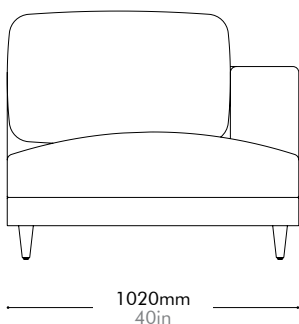

Atelier Small Chaise Lounge R-Leg by Space Copenhagen

AT-S461-R

Materials	Solid wood and plywood frame, upholstery	
Dimensions	W1020 x D1420 x H750mm; SH: 395mm | W40" x D56" x H30"; SH: 16"	
Weight	40.0kg | 88lb	
Upholstery	6.6M	
Shipping Volume	1.23CBM	
Pkg Dimensions	FCL	W1120 x D1520 x H720mm; 50.30kg | W44" x D60" x H28"; 111lb
	LCL/AIR	W1140 x D1540 x H815mm; 70.70kg | W45" x D61" x H32"; 156lb

Oak / Walnut Lead time: 10-12 weeks

COM/COL		¥394,000
Fabric	C	¥394,000
	B	¥538,000
	A	¥589,000