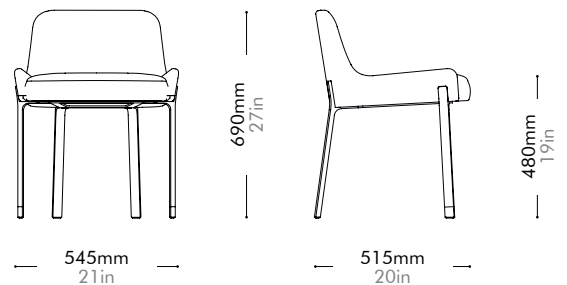

Blink

Dining Chair

by Yabu Pushelberg

BL-S210

Materials	Stainless steel hairline gold, steel black powder coat sand Brust, upholstery	
Dimensions	W545 x D515 x H690mm; SH: 480mm | W21" x D20" x H27"; SH: 19"	
Weight	9.0kg | 20lb	
Upholstery	1.3M | 24.2SF	
Shipping Volume	0.30CBM	
Pkg Dimensions	FCL	W600 x D600 x H830mm; 14.11kg | W24" x D24" x H33"; 31lb
	LCL/AIR	W620 x D620 x H925mm; 18.58kg | W24" x D24" x H36"; 41lb

Lead time: 10-12 weeks

COM/COL		¥158,000
Fabric	C	¥158,000
	B	¥187,000
	A	¥197,000
Leather	C	¥188,000
	B	¥216,000
	A	¥242,000
PU Leather		¥158,000