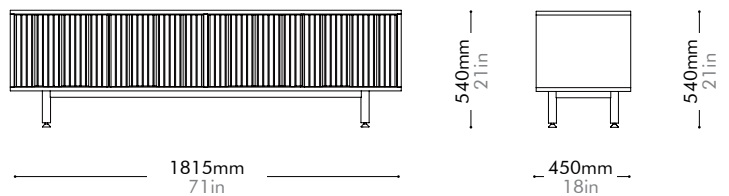

Seiton TV Cabinet by OEO Studio

SE-C120

Materials	Solid wood with wood veneer panels, steel black powder coat matt		
Dimensions	W1815 x D450 x H540mm | W71" x D18" x H21"		
Weight	45.0kg | 93lb		
Upholstery			
Shipping Volume	0.64CBM		
Pkg Dimensions	FCL	W1900 x D535 x H625mm; 52.32kg | W75" x D21" x H25"; 115lb	
	LCL/AIR	W1920 x D555 x H720mm; 64.70kg | W76" x D22" x H28"; 143lb	

Oak	Lead time: 10-12 weeks
	¥384,000

Walnut	Lead time: 10-12 weeks
	¥422,000