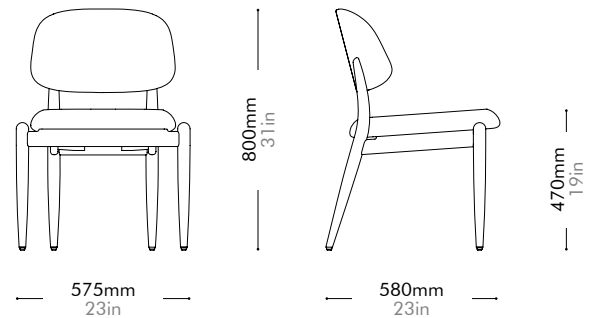

Slow Side Chair

by Space Copenhagen

SL-S210

Materials	Solid wood frame, upholstery		
Dimensions	W575 x D580 x H800mm; SH: 470mm | W23" x D23" x H31"; SH: 15"		
Weight	6.7kg | 15lb		
Upholstery	0.8M | 16.5SF		
Shipping Volume	0.40CBM		
Pkg Dimensions	FCL	W680 x D680 x H870mm; 12.71kg | W27" x D27" x H34"; 28lb	
	LCL/AIR	W700 x D700 x H965mm; 18.40kg | W28" x D28" x H38"; 41lb	

Oak		Lead time: 10-12 weeks
COM/COL		¥194,000
Fabric	C	¥194,000
	B	¥210,000
	A	¥215,000
Leather	C	¥217,000
	B	¥236,000
	A	¥254,000
PU Leather		¥194,000

Walnut		Lead time: 10-12 weeks
COM/COL		¥242,000
Fabric	C	¥242,000
	B	¥258,000
	A	¥263,000
Leather	C	¥264,000
	B	¥284,000
	A	¥302,000
PU Leather		¥242,000