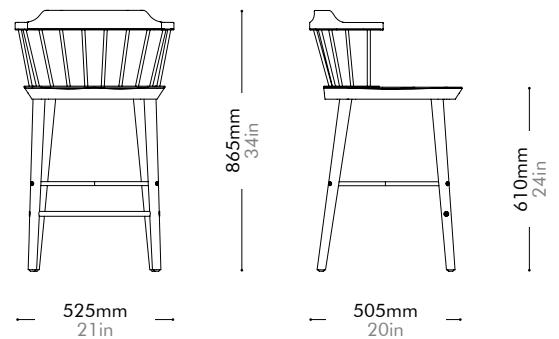

Walnut Lead time: 10-12 weeks
¥340,000

Exchange Bar Chair 2.0 SH610 by CRÈME

EX-S311-R2-610

Materials	Solid wood frame, wood veneer seat, steel black powder coat matt		
Dimensions	W525 x D505 x H865mm; SH: 610mm W21" x D20" x H34"; SH: 24"		
Weight	7.5kg 17lb		
Upholstery			
Shipping Volume	0.36CBM		
Pkg Dimensions	FCL	W600 x D600 x H1000mm; 13.90kg W24" x D24" x H39"; 31lb	
	LCL/AIR	W620 x D620 x H1095mm; 18.37kg W24" x D24" x H43"; 40lb	

Oak Lead time: 10-12 weeks

¥182,000

Walnut Lead time: 10-12 weeks

¥207,000

Exchange Bar Chair 2.0 SH750 by CRÈME

EX-S311-R2-750

Materials	Solid wood frame, wood veneer seat, steel black powder coat matt		
Dimensions	W525 x D505 x H1005mm; SH: 750mm W21" x D20" x H40"; SH: 30"		
Weight	8.0kg 17lb		
Upholstery			
Shipping Volume	0.41CBM		
Pkg Dimensions	FCL	W600 x D600 x H1140mm; 15.57kg W24" x D24" x H45"; 34lb	
	LCL/AIR	W620 x D620 x H1235mm; 20.04kg W24" x D24" x H49"; 44lb	