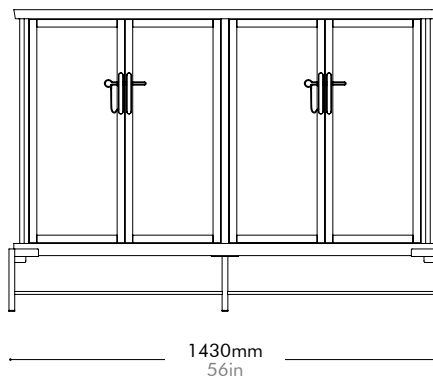

Dowry Cabinet I

by Neri&Hu

DO-C110

Materials	Solid wood with wood veneer panels, stainless steel hairline aged gold, tempered glass	
Dimensions	W1430 x D525 x H1000mm | W56" x D21" x H39"	
Weight	92.0kg | 203lb	
Upholstery		
Shipping Volume	1.2CBM	
Pkg Dimensions	FCL/LCL/AIR	W1545 x D640 x H1210mm; 133.27kg | W61" x D25" x H48"; 294lb

Oak   Lead time: 10-12 weeks

¥765,000

Walnut   Lead time: 10-12 weeks

¥856,000