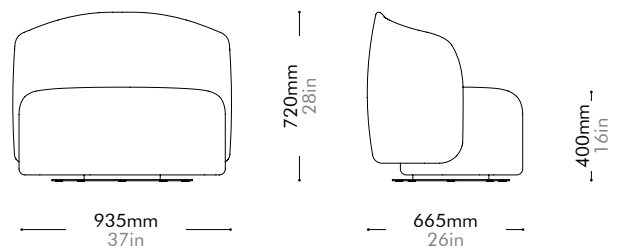

Taylor Sofa One Seater-Swivel

by Yabu Pushelberg

TA-S411

Materials	Solid wood plywood frame, upholstery, steel automatic reset 180° turntable	
Dimensions	W935 x D665 x H720mm; SH: 400mm | W37" x D26" x H28"; SH: 16"	
Weight	33.0kg | 73lb	
Upholstery	3.5M | 100.0SF	
Shipping Volume	0.59CBM	
Pkg Dimensions	FCL	W1000 x D730 x H805mm; 39.93kg | W39" x D29" x H32"; 88lb
	LCL/AIR	W1040 x D770 x H895mm; 49.23kg | W41" x D30" x H35"; 109lb

Lead time: 10-12 weeks

COM/COL		¥600,000
Fabric	C	¥600,000
	B	¥673,000
	A	¥698,000
Leather	C	¥736,000
	B	¥847,000
	A	¥952,000
PU Leather		¥600,000