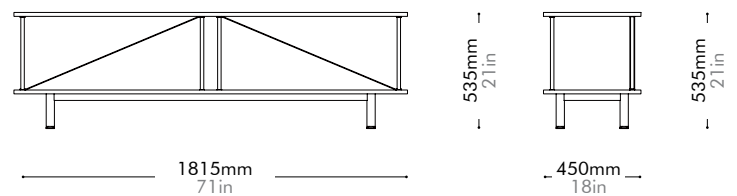

Seiton 2

by OEO Studio

SE-SF120

Materials	Steel black powder coat matt, wood veneer shelves		
Dimensions	W1815 x D450 x H535mm | W71" x D18" x H21"		
Weight	26.0kg | 57lb		
Upholstery			
Shipping Volume	0.17CBM		
Pkg Dimensions	FCL	W1915 x D550 x H160mm; 29.68kg | W75" x D22" x H6"; 65lb	
	LCL/AIR	W1955 x D590 x H250mm; 43.09kg | W77" x D23" x H9"; 95lb	

Oak   Lead time: 10-12 weeks

¥230,000

Walnut   Lead time: 10-12 weeks

¥232,000