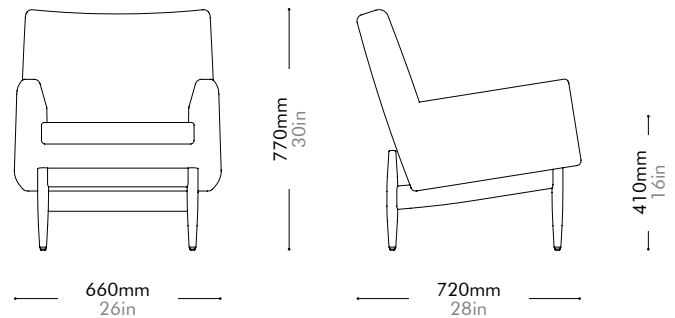

Risom Lounge Chair by Jens Risom

RI-S111

Materials	Solid wood frame, upholstery	
Dimensions	W765 x D765 x H825mm; SH: 405mm W30" x D30" x H32"; SH: 16"	
Weight	22.5kg 50lb	
Upholstery	2.5M 50.0SF	
Shipping Volume	0.63CBM	
Pkg Dimensions	FCL	W830 x D830 x H910mm; 30.07kg W33" x D33" x H36"; 66lb
	LCL/AIR	W870 x D870 x H1000mm; 38.86kg W34" x D34" x H39"; 88lb