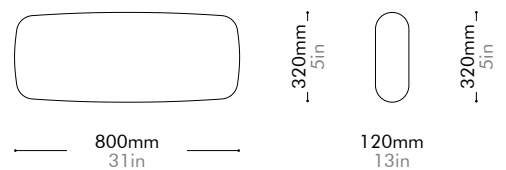

Oak / Walnut Lead time: 10-12 weeks

COM/COL		¥189,000
Fabric	C	¥189,000
	B	¥243,000
	A	¥262,000

Atelier Small Pillow by Space Copenhagen

AT-S400-A1

Materials	Upholstery	
Dimensions	W800 x D320 x H120mm W31" x D13" x H5"	
Weight	2.0kg 4lb	
Upholstery	0.9M	
Shipping Volume	0.05CBM	
Pkg Dimensions	FCL	W850 x D370 x H170mm; 3.38kg W33" x D15" x H7"; 7lb
	LCL/AIR	W870 x D390 x H265mm; 7.32kg W34" x D15" x H10"; 16lb

Oak / Walnut Lead time: 10-12 weeks

COM/COL		¥22,000
Fabric	C	¥22,000
	B	¥29,000
	A	¥31,000

Aya

Dining Chair

by OEO Studio

AY-S210

Materials	Solid wood frame, upholstery		
Dimensions	W500 x D555 x H760mm; SH: 455mm W20" x D22" x H30"; SH: 18"		
Weight	6.5kg 14lb		
Upholstery	1.7M 28.0SF		
Shipping Volume	0.3CBM		
Pkg Dimensions	FCL	W565 x D620 x H845mm; 11.66kg W22" x D24" x H33"; 26lb	
	LCL/AIR	W605 x D660 x H935mm; 16.30kg W24" x D26" x H37"; 36lb	