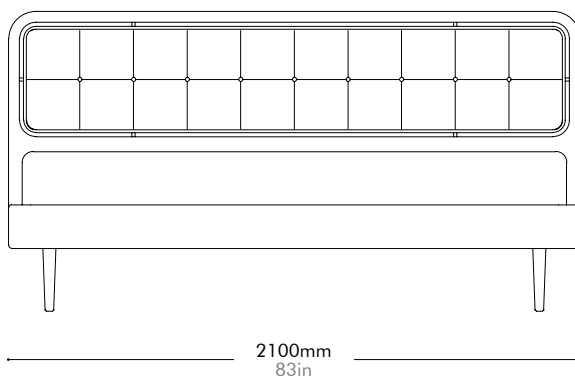

DA-B110-K

Materials	Stainless steel oil rubbed copper, steel black powder coat matt, solid wood with wood veneer frame, upholstery back		
Dimensions	W2100 x D2130 x H1100mm | W83" x D84" x H43"		
Weight	56.0kg | 123lb		
Upholstery	2.0M | 19.OSF		
Shipping Volume	0.17+0.77CBM		
Pkg Dimensions	FCL	W2180 x D240 x H330mm; 27.58kg | W86" x D9" x H13"; 61lb	
		W2200 x D1100 x H320mm; 40.95kg | W87" x D43" x H13"; 90lb	
	LCL/AIR	W2220 x D280 x H420mm; 34.80kg | W87" x D11" x H17"; 77lb	
		W2240 x D1140 x H410mm; 70.62kg | W88" x D45" x H16"; 156lb	

Oak	Lead time: 10-12 weeks	
COM/COL		¥645,000
Fabric	C	¥645,000
	B	¥664,000
	A	¥671,000
Leather	C	¥672,000
	B	¥695,000
	A	¥717,000
PU Leather		¥645,000

Walnut	Lead time: 10-12 weeks	
COM/COL		¥728,000
Fabric	C	¥728,000
	B	¥747,000
	A	¥754,000
Leather	C	¥755,000
	B	¥779,000
	A	¥801,000
PU Leather		¥728,000