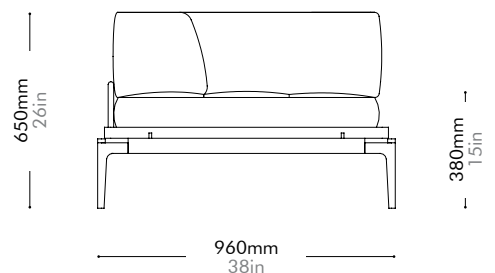

DS-S420-R

Materials	Solid wood and wood veneer base, stainless steel hairline aged gold legs and brackets, upholstery		
Dimensions	W2180 x D960 x H650mm; SH: 380mm | W86" x D38" x H26"; SH: 15"		
Weight	100.0kg | 221lb		
Upholstery	5.1M | 110.0SF	Fabric + Leather	1.3M+80.0SF
Shipping Volume	1.79CBM		
Pkg Dimensions	FCL	W2265 x D1045 x H755mm; 113.59kg | W89" x D41" x H30"; 250lb	
	LCL/AIR	W2305 x D1085 x H845mm; 142.65kg | W91" x D43" x H33"; 314lb	

Oak		Lead time: 10-12 weeks
COM/COL		¥714,000
Fabric	C	¥714,000
	B	¥827,000
	A	¥866,000
Leather	C	¥873,000
	B	¥1,012,000
	A	¥1,142,000
PU Leather		¥714,000

Walnut		Lead time: 10-12 weeks
COM/COL		¥747,000
Fabric	C	¥747,000
	B	¥860,000
	A	¥900,000
Leather	C	¥906,000
	B	¥1,045,000
	A	¥1,175,000
PU Leather		¥747,000