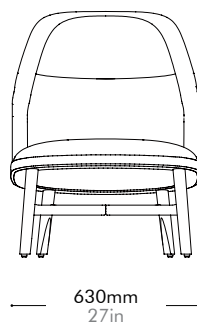

Walnut Lead time: 10-12 weeks

COM/COL		¥284,000
Fabric	C	¥284,000
	B	¥340,000
	A	¥360,000
Leather	C	¥340,000
	B	¥394,000
	A	¥444,000
PU Leather		¥284,000