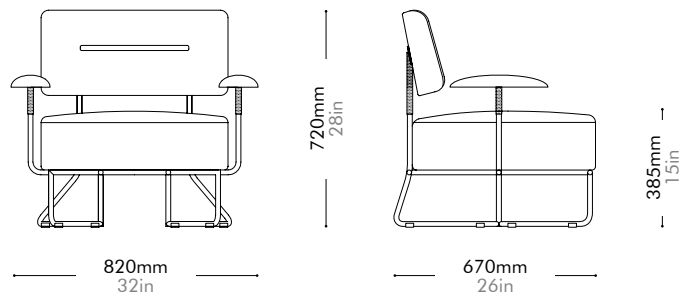

QT Chair

by Nic Graham

QT-S121

Materials	Stainless steel hairline gold & steel black powder coat matt, solid wood armrest, upholstery		
Dimensions	W820 x D670 x H720mm; SH: 385mm | W32" x D26" x H28"; SH: 15"		
Weight	18.5kg | 41lb		
Upholstery	1.7M | 33.0SF		
Shipping Volume	0.52CBM		
Pkg Dimensions	FCL	W885 x D735 x H805mm; 25.01kg | W35" x D29" x H32"; 55lb	
	LCL/AIR	W905 x D755 x H900mm; 32.95kg | W36" x D30" x H35"; 73lb	

Walnut

Lead time: 10-12 weeks

COM/COL		¥303,000
Fabric	C	¥303,000
	B	¥337,000
	A	¥349,000
Leather	C	¥347,000
	B	¥386,000
	A	¥423,000
PU Leather		¥303,000