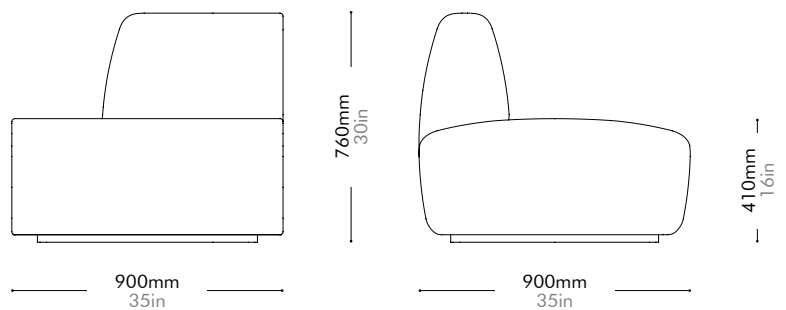

Infinity Arm L

by Space
Copenhagen

IF-S450-L

Materials	Solid wood and plywood frame, upholstery	
Dimensions	W900 x D900 x H760mm; SH: 410mm | W35" x D35" x H30"; SH: 16"	
Weight	35.0kg | 77lb	
Upholstery	3.9M | 64.0SF	
Shipping Volume	0.79CBM	
Pkg Dimensions	FCL	W965 x D965 x H845mm; 43.19kg | W38" x D38" x H33"; 95lb
	LCL/AIR	W985 x D985 x H940mm; 54.46kg | W39" x D39" x H37"; 120lb

Lead time: 10-12 weeks

COM/COL		¥350,000
Fabric	C	¥350,000
	B	¥439,000
	A	¥464,000
Leather	C	¥439,000
	B	¥505,000
	A	¥567,000
PU Leather		¥350,000