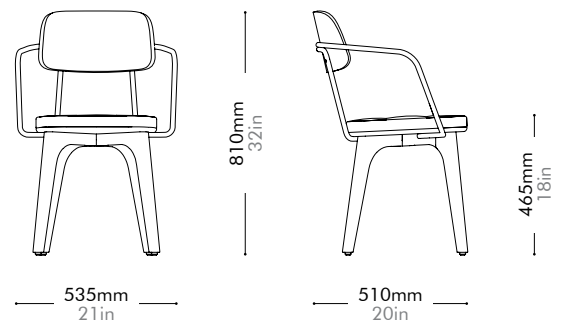

Utility Armchair V by Neri&Hu

UT-S211-WD

Materials	Solid wood legs, plywood panel, steel hairline aged gold, upholstery	
Dimensions	W535 x D510 x H810mm; SH: 465mm | W35.5" x D33.5" x H31"; SH: 15"	
Weight	7.5kg | 17lb	
Upholstery	0.3M | 5.5SF	
Shipping Volume	0.30CBM	
Pkg Dimensions	FCL	W600 x D600 x H830mm; 12.61kg | W24" x D24" x H33"; 28lb
	LCL/AIR	W620 x D620 x H925mm; 17.08kg | W24" x D24" x H36"; 38lb

Oak		Lead time: 10-12 weeks
COM/COL		¥152,000
Fabric	C	¥152,000
	B	¥159,000
	A	¥162,000
Leather	C	¥159,000
	B	¥166,000
	A	¥172,000
PU Leather		¥152,000

Walnut		Lead time: 10-12 weeks
COM/COL		¥171,000
Fabric	C	¥171,000
	B	¥178,000
	A	¥180,000
Leather	C	¥178,000
	B	¥184,000
	A	¥191,000
PU Leather		¥171,000