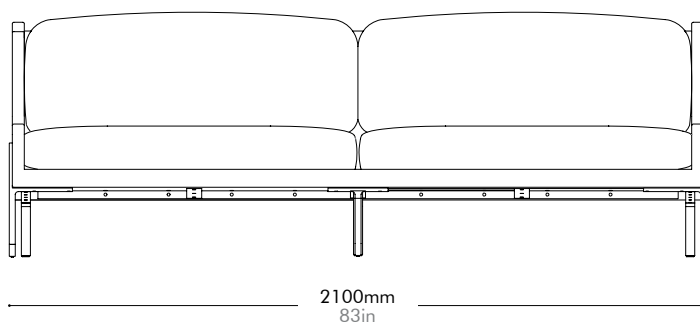

BL-S430-R2

Materials	Stainless steel hairline gold, steel black powder coat sand brust, upholstery		
Dimensions	W2100 x D800 x H820mm; SH: 430mm | W83" x D31" x H32"; SH: 17"		
Weight	78.0kg | 172lb		
Upholstery	10.6M | 220.OSF		
Shipping Volume	1.81CBM		
Pkg Dimensions	FCL	W2215 x D885 x H925mm; 92.21kg | W87" x D35" x H36"; 203lb	
	LCL/AIR	W2235 x D905 x H1020mm; 115.71kg | W88" x D36" x H40"; 255lb	

Lead time: 10-12 weeks

COM/COL		¥535,000
Fabric	C	¥535,000
	B	¥793,000
	A	¥883,000
Leather	C	¥869,000
	B	¥1,166,000
	A	¥1,445,000
PU Leather		¥535,000