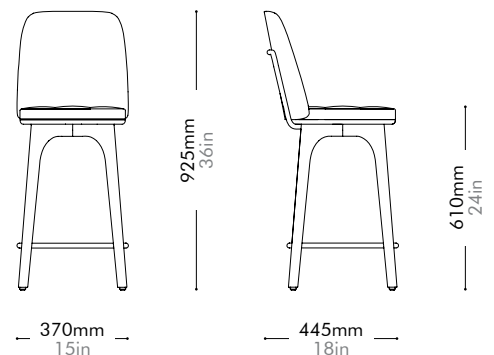

Utility Bar Chair SH610 by Neri&Hu

UT-S310-610

Materials	Solid wood legs, plywood panel, steel hairline aged gold, upholstery		
Dimensions	W370 x D445 x H925mm; SH: 610mm | W15" x D18" x H36"; SH: 24"		
Weight	7.0kg | 15lb		
Upholstery	0.9M | 12.1SF		
Shipping Volume	0.22CBM		
Pkg Dimensions	FCL	W435 x D510 x H1010mm; 12.49kg | W17" x D20" x H40"; 28lb	
	LCL/AIR	W455 x D530 x H1105mm; 15.29kg | W20" x D21" x H44"; 34lb	

Oak Lead time: 10-12 weeks

COM/COL		¥170,000
Fabric	C	¥170,000
	B	¥189,000
	A	¥196,000
Leather	C	¥184,000
	B	¥200,000
	A	¥214,000
PU Leather		¥170,000

Walnut Lead time: 10-12 weeks

COM/COL		¥186,000
Fabric	C	¥186,000
	B	¥205,000
	A	¥212,000
Leather	C	¥201,000
	B	¥216,000
	A	¥230,000
PU Leather		¥186,000