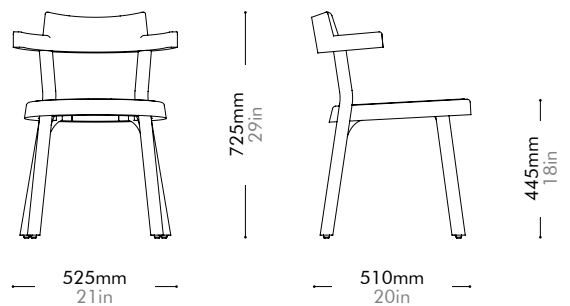

Pagoda Chair Cane - Wood Leg by BassamFellows

PA-S220-WD

Materials	Solid wood frame, cane, aluminum alloy		
Dimensions	W525 x D510 x H725mm; SH: 445mm | W21" x D20" x H29"; SH: 18"		
Weight	5.5kg | 12lb		
Upholstery			
Shipping Volume	0.06CBM		
Pkg Dimensions	FCL	W705 x D567 x H155mm; 7.05kg | W28" x D22" x H6"; 16lb	
	LCL/AIR	W745 x D607 x H245mm; 12.31kg | W29" x D27" x H10"; 27lb	

Oak	Lead time: 10-12 weeks	Walnut	Lead time: 10-12 weeks
	¥170,000		¥208,000