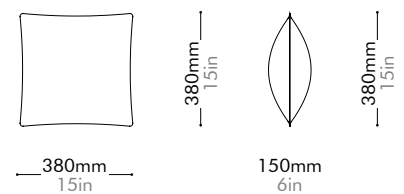

QI Pillow Small

by Neri&Hu

QI-S400-A1

Materials	Upholstery
Dimensions	W380 x D380 x H150mm | W15" x D15" x H6"
Weight	0.8kg | 2lb
Upholstery	0.5M | 7.7SF
Shipping Volume	0.03CBM
Pkg Dimensions	FCL/LCL/AIR W410 x D410 x H180mm; 1.67kg | W16" x D16" x H7"; 4lb

Lead time: 10-12 weeks

COM/COL		¥24,000
Fabric	C	¥24,000
	B	¥33,000
	A	¥36,000
Leather	C	¥32,000
	B	¥40,000
	A	¥47,000
PU Leather		¥24,000