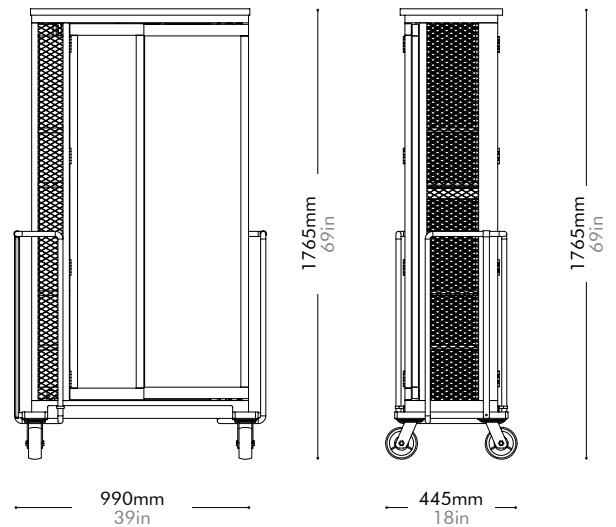

Cabinet of Curiosity Read by Neri&Hu

COC-C100

Materials	Stainless steel hairline gold, steel black powder coat sand brust, solid wood frame, wood veneer panels, tempered glass	
Dimensions	W990 x D445 x H1765mm | W39" x D18" x H69"	
Weight	114.0kg | 251lb	
Upholstery		
Shipping Volume	1.29CBM	
Pkg Dimensions	FCL/LCL/AIR	W1125 x D580 x H1975mm; 159.69kg | W44" x D23" x H78"; 352lb

Oak Lead time: 10-12 weeks
¥826,000

Walnut Lead time: 10-12 weeks
¥889,000