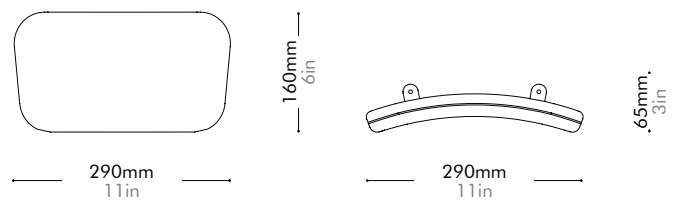

Exchange Highback Chair Back Cushion by CRÈME

EX-S200-A3

Materials	Upholstery, steel black powder coat matt
Dimensions	W290 x D65 x H160mm | W11" x D3" x H6"
Weight	0.5kg | 2lb
Upholstery	0.3M | 4.0SF
Shipping Volume	
Pkg Dimensions	

Lead time: 10-12 weeks

COM/COL		¥27,000
Fabric	C	¥27,000
	B	¥34,000
	A	¥36,000
Leather	C	¥32,000
	B	¥37,000
	A	¥42,000
PU Leather		¥27,000