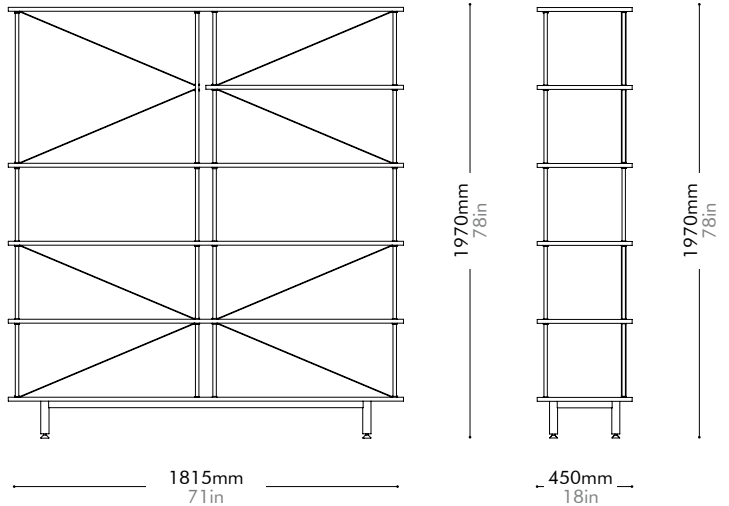

Walnut Lead time: 10-12 weeks

¥442,000

¥447,000

Seiton 5

by OEO Studio

SE-SF150

Materials	Steel black powder coat matt, wood veneer shelves		
Dimensions	W1815 x D450 x H1970mm W71" x D18" x H78"		
Weight	67.0kg 148lb		
Upholstery			
Shipping Volume	0.24CBM		
Pkg Dimensions	FCL	W1915 x D550 x H230mm; 71.18kg W75" x D22" x H11"; 157lb	
	LCL/AIR	W1955 x D590 x H320mm; 84.59kg W77" x D23" x H15"; 186lb	