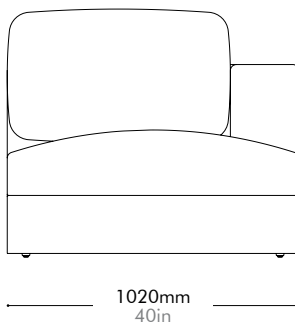

Atelier Small Chaise Lounge R-Skirt by Space Copenhagen

AT-S460-R

Materials	Solid wood and plywood frame, upholstery		
Dimensions	W1020 x D1420 x H750mm; SH: 395mm | W40" x D56" x H30"; SH: 16"		
Weight	40.0kg | 88lb		
Upholstery	6.6M		
Shipping Volume	1.23CBM		
Pkg Dimensions	FCL	W1120 x D1520 x H720mm; 50.30kg | W44" x D60" x H28"; 111lb	
	LCL/AIR	W1140 x D1540 x H815mm; 70.70kg | W45" x D61" x H32"; 156lb	

Oak / Walnut Lead time: 10-12 weeks

COM/COL		¥394,000
Fabric	C	¥394,000
	B	¥538,000
	A	¥589,000