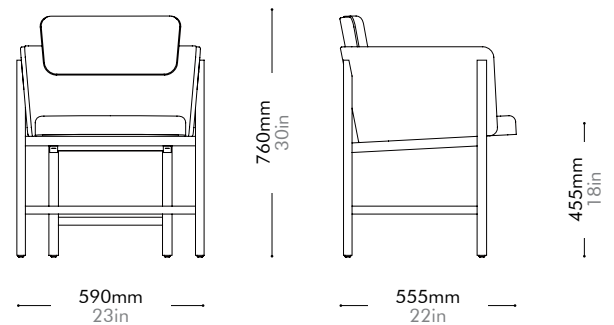

Oak / Walnut Lead time: 10-12 weeks

COM/COL		¥22,000
Fabric	C	¥22,000
	B	¥29,000
	A	¥31,000

Aya

Dining Chair

by OEO Studio

AY-S210

Materials	Solid wood frame, upholstery		
Dimensions	W500 x D555 x H760mm; SH: 455mm W20" x D22" x H30"; SH: 18"		
Weight	6.5kg 14lb		
Upholstery	1.7M 28.0SF		
Shipping Volume	0.3CBM		
Pkg Dimensions	FCL	W565 x D620 x H845mm; 11.66kg W22" x D24" x H33"; 26lb	
	LCL/AIR	W605 x D660 x H935mm; 16.30kg W24" x D26" x H37"; 36lb	

Aya

Dining Armchair

by OEO Studio

AY-S211

Materials	Solid wood frame, upholstery		
Dimensions	W590 x D555 x H760mm; SH: 455mm W23" x D22" x H30"; SH: 18"		
Weight	8.0kg 18lb		
Upholstery	2.1M 35.0SF		
Shipping Volume	0.34CBM		
Pkg Dimensions	FCL	W655 x D620 x H845mm; 13.49kg W26" x D24" x H33"; 30lb	
	LCL/AIR	W695 x D660 x H935mm; 18.82kg W27" x D26" x H37"; 41lb	

Aya Lounge Chair by OEO Studio

AY-S111

Materials	Solid wood frame, upholstery	
Dimensions	W695 x D660 x H715mm; SH: 405mm W27" x D26" x H28"; SH: 16"	
Weight	14.0kg 31lb	
Upholstery	2.8M 47.0SF	
Shipping Volume	0.44CBM	
Pkg Dimensions	FCL	W760 x D725 x H800mm; 19.95kg W30" x D29" x H31"; 44lb
	LCL/AIR	W800 x D765 x H890mm; 27.06kg W31" x D30" x H35"; 60lb