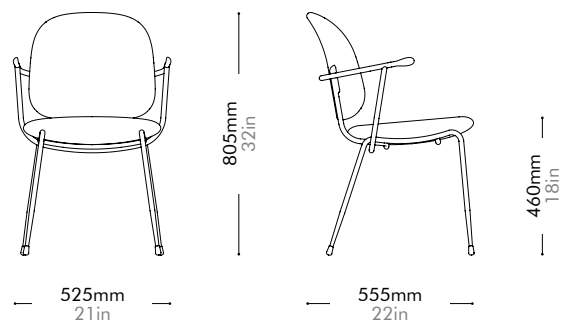

Oak Lead time: 10-12 weeks

¥393,000

Walnut Lead time: 10-12 weeks

¥405,000

Industry Dining Chair

by Neri&Hu

IN-S210

Materials	Steel black powder coat matt, polypropylene seat and back, upholstery		
Dimensions	W475 x D555 x H805mm; SH: 460mm W19" x D22" x H32"; SH: 18"		
Weight	5.5kg 12lb		
Upholstery	1.1M 24.0SF		
Shipping Volume	0.30CBM		
Pkg Dimensions	FCL	W600 x D600 x H830mm; 10.61kg W24" x D24" x H33"; 23lb	
	LCL/AIR	W620 x D620 x H925mm; 15.08kg W24" x D24" x H36"; 33lb	

Lead time: 10-12 weeks

COM/COL		¥110,000
Fabric	C	¥110,000
	B	¥132,000
	A	¥140,000
Leather	C	¥143,000
	B	¥171,000
	A	¥197,000
PU Leather		¥110,000

Industry Dining Armchair by Neri&Hu

IN-S211

Materials	Steel black powder coat matt, polypropylene seat and back, upholstery	
Dimensions	W525 x D555 x H805mm; SH: 460mm W21" x D22" x H32"; SH: 15"	
Weight	7.0kg 15lb	
Upholstery	1.1M 24.0SF	
Shipping Volume	0.30CBM	
Pkg Dimensions	FCL	W600 x D600 x H830mm; 12.11kg W24" x D24" x H33"; 27lb
	LCL/AIR	W620 x D620 x H925mm; 16.58kg W24" x D24" x H36"; 37lb

Lead time: 10-12 weeks

COM/COL		¥117,000
Fabric	C	¥117,000
	B	¥140,000
	A	¥147,000
Leather	C	¥150,000
	B	¥178,000
	A	¥205,000
PU Leather		¥117,000

Industry Lounge Chair by Neri&Hu

IN-S111

Materials	Steel black powder coat matt, polypropylene seat and back, upholstery		
Dimensions	W575 x D695 x H795mm; SH: 450mm W23" x D27" x H31"; SH: 18"		
Weight	8.0kg 18lb		
Upholstery	1.3M 27.0SF		
Shipping Volume	0.43CBM		
Pkg Dimensions	FCL	W640 x D760 x H880mm; 14.23kg W25" x D30" x H35"; 31lb	
	LCL/AIR	W660 x D780 x H975mm; 20.21kg W26" x D31" x H38"; 45lb	