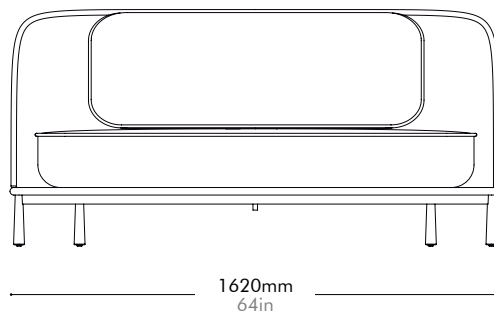

Arc Sofa Love Seat by Hallgeir Homstvedt

AR-S430

Materials	Wood veneer base, steel black powder coat matt leg, upholstery		
Dimensions	W1620 x D880 x H785mm; SH: 395mm | W64" x D35" x H31"; SH: 15"		
Weight	68.0kg | 150lb		
Upholstery	7.2M | 165.0SF		
Shipping Volume	1.46CBM		
Pkg Dimensions	FCL	W1705 x D965 x H890mm; 80.03kg | W67" x D38" x H35"; 176lb	
	LCL/AIR	W1725 x D985 x H985mm; 99.78kg | W68" x D39" x H39"; 220lb	

Oak		Lead time: 10-12 weeks
COM/COL		¥587,000
Fabric	C	¥587,000
	B	¥758,000
	A	¥818,000
Leather	C	¥895,000
	B	¥1,150,000
	A	¥1,389,000
PU Leather		¥587,000

Walnut		Lead time: 10-12 weeks
COM/COL		¥613,000
Fabric	C	¥613,000
	B	¥785,000
	A	¥845,000
Leather	C	¥921,000
	B	¥1,176,000
	A	¥1,415,000
PU Leather		¥613,000