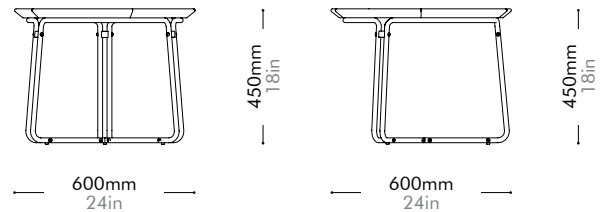

QT Coffee Table C600 by Nic Graham

QT-T210-600

Materials	Wood veneer top, stainless steel hairline gold & steel black powder coat matt		
Dimensions	C600 x H450mm | C24" x H18"		
Weight	7.0kg | 15lb		
Upholstery			
Shipping Volume	0.24CBM		
Pkg Dimensions	FCL	W665 x D665 x H535mm; 10.60kg | W26" x D26" x H21"; 23lb	
	LCL/AIR	W685 x D685 x H630mm; 16.05kg | W27" x D27" x H25"; 35lb	

Oak   Lead time: 10-12 weeks

¥197,000

Walnut   Lead time: 10-12 weeks

¥211,000