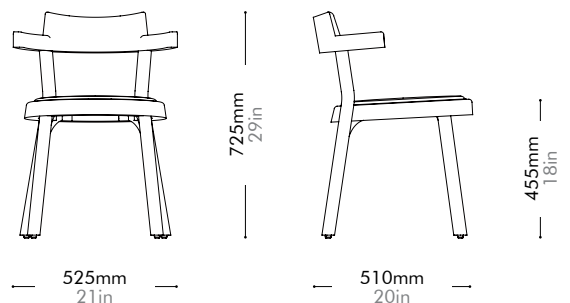

Pagoda Chair Upholstery - Gold Aluminum Leg by BassamFellows

PA-S210-AL2

Materials	Solid wood frame, upholstery, aluminum alloy		
Dimensions	W525 x D510 x H725mm; SH: 455mm | W21" x D20" x H29"; SH: 18"		
Weight	6.5kg | 14lb		
Upholstery	0.5M | 5.0SF		
Shipping Volume	0.06CBM		
Pkg Dimensions	FCL	W705 x D567 x H155mm; 8.05kg | W28" x D22" x H6"; 18lb	
	LCL/AIR	W745 x D607 x H245mm; 13.31kg | W29" x D27" x H10"; 29lb	

Oak Lead time: 10-12 weeks

COM/COL		¥170,000
Fabric	C	¥170,000
	B	¥177,000
	A	¥179,000
Leather	C	¥177,000
	B	¥184,000
	A	¥190,000
PU Leather		¥170,000

Walnut Lead time: 10-12 weeks

COM/COL		¥205,000
Fabric	C	¥205,000
	B	¥212,000
	A	¥215,000
Leather	C	¥212,000
	B	¥220,000
	A	¥227,000
PU Leather		¥205,000