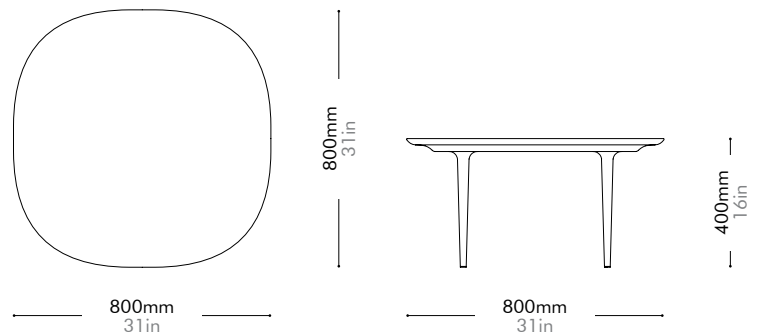

Lunar Coffee Table S800

by Space Copenhagen

LN-T220-800

Materials	Solid wood legs, wood veneer top	
Dimensions	W800 x D800 x H400mm | W31" x D31" x H16"	
Weight	19.0kg | 42lb	
Upholstery		
Shipping Volume	0.09 + 0.02CBM	
Pkg Dimensions	FCL	W880 x D880 x H120mm; 19.9kg | W35" x D35" x H5"; 44lb
		W209 x D209 x H452mm; 3.38kg | W8" x D8" x H18"; 7lb
	LCL/AIR	W900 x D900 x H215mm; 29.31kg | W35" x D35" x H8"; 65lb
		W209 x D209 x H452mm; 3.89kg | W8" x D8" x H18"; 9lb

Oak Lead time: 10-12 weeks

¥202,000

Walnut Lead time: 10-12 weeks

¥252,000