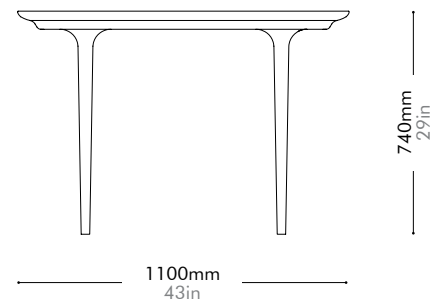

Lunar Dining Table W2400

by Space Copenhagen

LN-T410-2400

Materials	Solid wood legs, wood veneer top	
Dimensions	W2400 x D1100 x H740mm | W94" x D43" x H29"	
Weight	55.0kg | 121lb	
Upholstery		
Shipping Volume	0.47 + 0.15CBM	
Pkg Dimensions	FCL	W2500 x D1200 x H155mm; 57.99kg | W98" x D47" x H6"; 128lb
		W430 x D430 x H825mm; 12.47kg | W17" x D17" x H32"; 27lb
	LCL/AIR	W2540 x D1240 x H245mm; 94.59kg | W100" x D49" x H10"; 209lb
		W430 x D430 x H825mm; 12.47kg | W17" x D17" x H32"; 27lb

Oak Lead time: 10-12 weeks

¥536,000

Walnut Lead time: 10-12 weeks

¥751,000