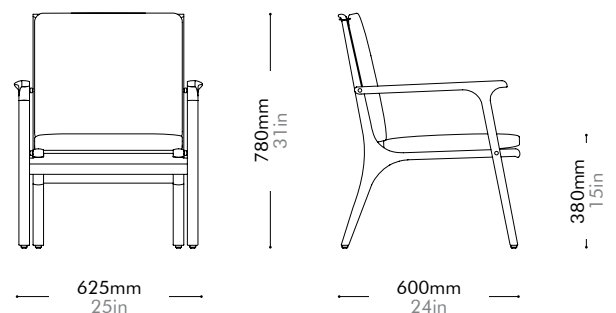

Rén Lounge Chair Small

by Space Copenhagen

RN-S111-S

Materials	Solid wood legs, stainless steel hairline gold, wood veneer frame, upholstered cushion, down filling		
Dimensions	W625 x D600 x H780mm; SH: 380mm | W25" x D24" x H31"; SH: 15"		
Weight	8.5kg | 19lb		
Upholstery	1.1M | 24.2SF		
Shipping Volume	0.40CBM		
Pkg Dimensions	FCL	W680 x D680 x H870mm; 14.51kg | W27" x D27" x H34"; 32lb	
	LCL/AIR	W700 x D700 x H965mm; 20.20kg | W28" x D28" x H38"; 45lb	

Oak		Lead time: 10-12 weeks
COM/COL		¥289,000
Fabric	C	¥289,000
	B	¥315,000
	A	¥324,000
Leather	C	¥327,000
	B	¥360,000
	A	¥391,000
PU Leather		¥289,000

Walnut		Lead time: 10-12 weeks
COM/COL		¥330,000
Fabric	C	¥330,000
	B	¥356,000
	A	¥365,000
Leather	C	¥368,000
	B	¥401,000
	A	¥432,000
PU Leather		¥330,000