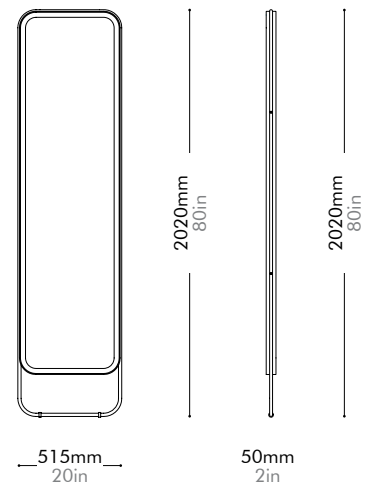

Utility Long Mirror Small by Neri&Hu

UT-M120-S

Materials	Solid wood flame, steel hairline aged gold, mirror	
Dimensions	W515 x D50 x H2020mm | W20" x D2" x H80"	
Weight	18.5kg | 41lb	
Upholstery		
Shipping Volume	0.20CBM	
Pkg Dimensions	FCL/LCL/AIR	W2200 x D621 x H150mm; 38.47kg | W87" x D24" x H6"; 85lb

Oak	Lead time: 10-12 weeks
	¥230,000

Walnut	Lead time: 10-12 weeks
	¥257,000