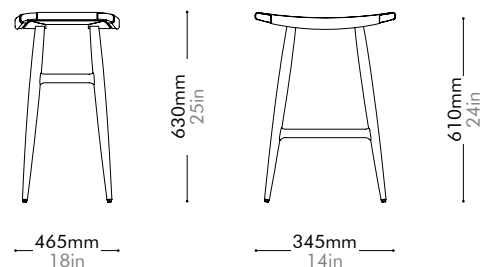

Oak Lead time: 10-12 weeks

¥141,000

Walnut Lead time: 10-12 weeks

¥173,000

Freja Bar Stool SH610 Leather Seat by Space Copenhagen

FE-S310-LE

Materials	Solid wood frame, leather seat		
Dimensions	W465 x D345 x H630mm; SH: 610mm W18" x D14" x H25"; SH:24"		
Weight	3.3kg 7lb		
Upholstery	5.0SF		
Shipping Volume	0.16CBM		
Pkg Dimensions	FCL	W530 x D410 x H715mm; 6.80kg W21" x D16" x H28"; 15lb	
	LCL/AIR	W570 x D450 x H805mm; 9.78kg W22" x D18" x H32"; 22lb	

Oak	Lead time: 10-12 weeks
Saddle Leather	¥159,000

Walnut	Lead time: 10-12 weeks
Saddle Leather	¥190,000

Freja Bar Stool SH610 Leather Stripe Seat by Space Copenhagen

FE-S310-LS

Materials	Solid wood frame, leather stripe seat		
Dimensions	W465 x D345 x H630mm; SH: 610mm W18" x D14" x H25"; SH:24"		
Weight	3.3kg 7lb		
Upholstery	7.0SF		
Shipping Volume	0.16CBM		
Pkg Dimensions	FCL	W530 x D410 x H715mm; 6.80kg W21" x D16" x H28"; 15lb	
	LCL/AIR	W570 x D450 x H805mm; 9.78kg W22" x D18" x H32"; 22lb	