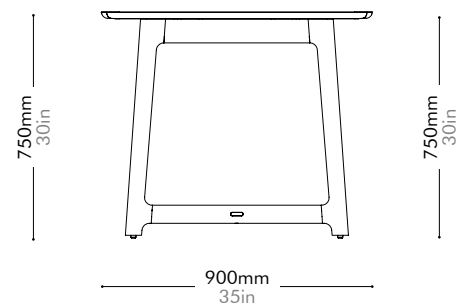

Mandarin Dining Table W2400 by Neri&Hu

MA-T410-2400

Materials	Solid wood frame, wood veneer top, stainless steel hairline gold, blackened stainless steel		
Dimensions	W2400 x D900 x H750mm | W94" x D35" x H30"		
Weight	48.0kg | 106lb		
Upholstery			
Shipping Volume	0.36+0.12CBM		
Pkg Dimensions	FCL	W2480 x D980 x H150mm; 45.43kg | W98" x D39" x H6"; 100lb	
		W820 x D800 x H180mm; 12.45kg | W32" x D31" x H7"; 27lb	
	LCL/AIR	W2500 x D1000 x H245mm; 74.48kg | W98" x D39" x H10"; 164lb	
		W840 x D820 x H275mm; 20.45kg | W33" x D32" x H11"; 45lb	

Oak   Lead time: 10-12 weeks

¥467,000

Walnut   Lead time: 10-12 weeks

¥656,000