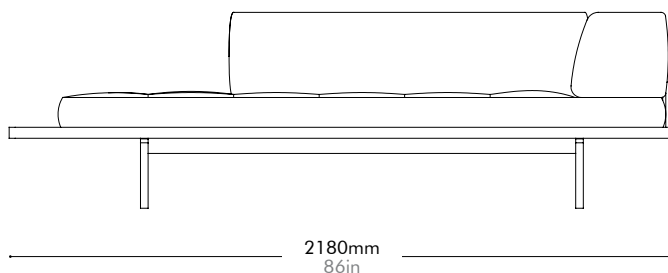

DS-S420-R

Materials	Solid wood and wood veneer base, stainless steel hairline aged gold legs and brackets, upholstery		
Dimensions	W2180 x D960 x H650mm; SH: 380mm | W86" x D38" x H26"; SH: 15"		
Weight	100.0kg | 221lb		
Upholstery	5.1M | 110.0SF	Fabric + Leather	1.3M+80.0SF
Shipping Volume	1.79CBM		
Pkg Dimensions	FCL	W2265 x D1045 x H755mm; 113.59kg | W89" x D41" x H30"; 250lb	
	LCL/AIR	W2305 x D1085 x H845mm; 142.65kg | W91" x D43" x H33"; 314lb	

Oak		Lead time: 10-12 weeks
COM/COL		¥714,000
Fabric	C	¥714,000
	B	¥827,000
	A	¥866,000
Leather	C	¥873,000
	B	¥1,012,000
	A	¥1,142,000
PU Leather		¥714,000

Walnut		Lead time: 10-12 weeks
COM/COL		¥747,000
Fabric	C	¥747,000
	B	¥860,000
	A	¥900,000
Leather	C	¥906,000
	B	¥1,045,000
	A	¥1,175,000
PU Leather		¥747,000