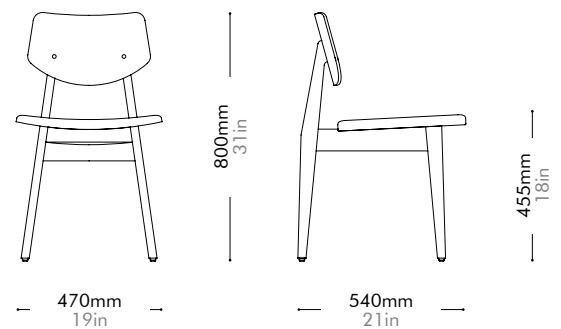

Risom C275 Chair by Jens Risom

RI-S220-WD

Materials	Solid wood frame, upholstery, stainless steel hairline brass		
Dimensions	W470 x D540 x H800mm; SH: 455mm | W19" x D21" x H31"; SH: 18"		
Weight	4.5kg | 10lb		
Upholstery	0.6M | 10.0SF		
Shipping Volume	0.29CBM		
Pkg Dimensions	FCL	W535 x D605 x H885mm; 9.79kg | W21" x D24" x H35"; 22lb	
	LCL/AIR	W575 x D645 x H975mm; 14.1kg | W23" x D25" x H38"; 31lb	

Oak Lead time: 10-12 weeks

COM/COL		¥153,000
Fabric	C	¥153,000
	B	¥167,000
	A	¥173,000
Leather	C	¥165,000
	B	¥178,000
	A	¥190,000
PU Leather		¥153,000

Walnut Lead time: 10-12 weeks

COM/COL		¥172,000
Fabric	C	¥172,000
	B	¥186,000
	A	¥192,000
Leather	C	¥184,000
	B	¥197,000
	A	¥209,000
PU Leather		¥172,000