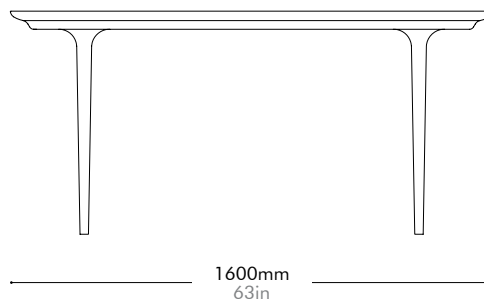

Lunar Dining Table W1600 - Stone Top by Space Copenhagen

LN-T410-1600-ST

Materials	Solid wood legs, stone top in gloss paint surface	
Dimensions	W1600 x D900 x H740mm | W63" x D35" x H29"	
Weight	51.0kg | 112lb	
Upholstery		
Shipping Volume	0.41 + 0.15CBM	
Pkg Dimensions	FCL	W1710 x D1010 x H240mm; 71.84kg | W67" x D40" x H9"; 158lb
		W430 x D430 x H825mm; 12.47kg | W17" x D17" x H32"; 27lb
LCL/AIR		W1710 x D1010 x H240mm; 71.84kg | W67" x D40" x H9"; 158lb
		W430 x D430 x H825mm; 12.47kg | W17" x D17" x H32"; 27lb

Oak Lead time: 10-12 weeks

Stone B **¥593,000**

Stone A **¥748,000**

Walnut Lead time: 10-12 weeks

Stone B **¥628,000**

Stone A **¥783,000**