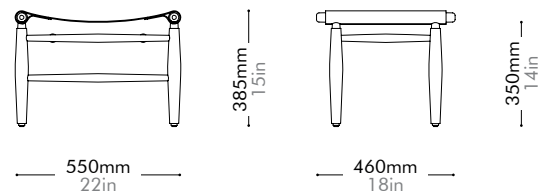

Triangle Ottoman

by Vilhelm Wohlert

VW-S510

Materials	Solid wood frame, saddle leather seat		
Dimensions	W550 x D460 x H385mm; SH: 350mm | W22" x D18" x H15"; SH: 14"		
Weight	3.0kg | 7lb		
Upholstery			
Shipping Volume	0.15CBM		
Pkg Dimensions	FCL	W615 x D525 x H470mm; 5.70kg | W24" x D21" x H19"; 13lb	
	LCL/AIR	W635 x D545 x H490mm; 9.72kg | W25" x D21" x H19"; 21lb	

Oak	Lead time: 10-12 weeks
Saddle Leather	¥151,000

Walnut	Lead time: 10-12 weeks
Saddle Leather	¥170,000