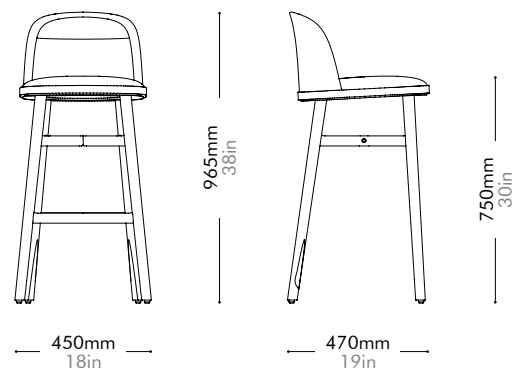

Bund Bar Chair SH750 by Neri&Hu

BU-S310-750

Materials	Stainless steel hairline gold, solid wood frame, upholstered moulded foam frame, upholstered seat		
Dimensions	W450 x D470 x H965mm; SH: 750mm | W18" x D19" x H38"; SH: 30"		
Weight	6.6kg | 15lb		
Upholstery	0.7M | 13.2SF		
Shipping Volume	0.36CBM		
Pkg Dimensions	FCL	W600 x D600 x H1000mm; 13.0kg | W24" x D24" x H39"; 29lb	
	LCL/AIR	W620 x D620 x H1095mm; 17.47kg | W24" x D24" x H43"; 39lb	

Oak Lead time: 10-12 weeks

COM/COL		¥202,000
Fabric	C	¥202,000
	B	¥217,000
	A	¥222,000
Leather	C	¥221,000
	B	¥238,000
	A	¥253,000
PU Leather		¥202,000

Walnut Lead time: 10-12 weeks

COM/COL		¥215,000
Fabric	C	¥215,000
	B	¥229,000
	A	¥234,000
Leather	C	¥234,000
	B	¥250,000
	A	¥266,000
PU Leather		¥215,000