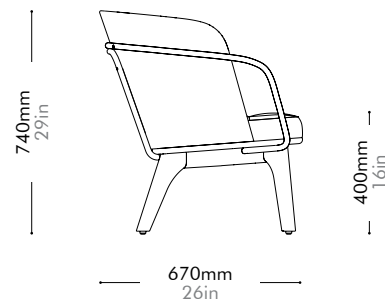

Utility Lounge Chair Two Seater - Full Back by Neri&Hu

UT-S121-F

Materials	Solid wood legs, veneer plywood panel, steel hairline aged gold, upholstery		
Dimensions	W1465 x D670 x H740mm; SH: 400mm | W58" x D26" x H29"; SH: 16"		
Weight	20.0kg | 44lb		
Upholstery	5.0M | 104.5SF		
Shipping Volume	0.93CBM		
Pkg Dimensions	FCL	W1530 x D735 x H825mm; 29.18kg | W60" x D29" x H32"; 64lb	
	LCL/AIR	W1550 x D755 x H920mm; 42.78kg | W61" x D30" x H36"; 94lb	

Oak Lead time: 10-12 weeks

COM/COL		¥501,000
Fabric	C	¥501,000
	B	¥598,000
	A	¥632,000
Leather	C	¥634,000
	B	¥751,000
	A	¥861,000
PU Leather		¥501,000

Walnut Lead time: 10-12 weeks

COM/COL		¥549,000
Fabric	C	¥549,000
	B	¥646,000
	A	¥680,000
Leather	C	¥682,000
	B	¥799,000
	A	¥909,000
PU Leather		¥549,000