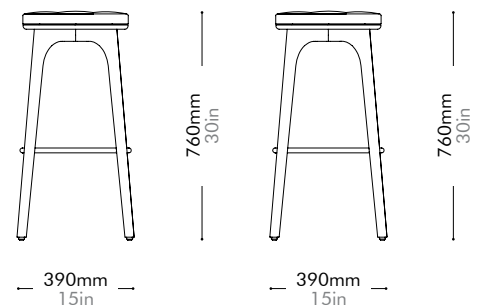

Utility Stool H760 by Neri&Hu

UT-S610-760

Materials	Solid wood legs, plywood panel, steel hairline aged gold, upholstery		
Dimensions	W390 x D390 x H760mm; SH: 760mm | W15" x D15" x H30"; SH: 30"		
Weight	5.5kg | 12lb		
Upholstery	0.3M | 5.5SF		
Shipping Volume	0.17CBM		
Pkg Dimensions	FCL	W455 x D455 x H845mm; 9.73kg | W18" x D18" x H33"; 21lb	
	LCL/AIR	W475 x D475 x H865mm; 12.35kg | W19" x D19" x H34"; 27lb	

Oak		Lead time: 10-12 weeks
COM/COL		¥118,000
Fabric	C	¥118,000
	B	¥125,000
	A	¥127,000
Leather	C	¥125,000
	B	¥132,000
	A	¥138,000
PU Leather		¥118,000

Walnut		Lead time: 10-12 weeks
COM/COL		¥136,000
Fabric	C	¥136,000
	B	¥143,000
	A	¥146,000
Leather	C	¥143,000
	B	¥150,000
	A	¥157,000
PU Leather		¥136,000