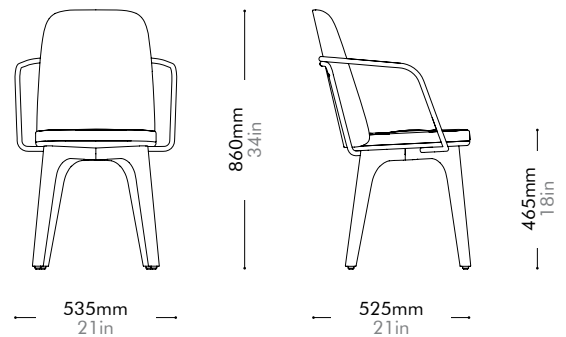

Utility Lounge Chair by Neri&Hu

UT-S111

Materials	Solid wood legs, plywood panel, steel hairline aged gold, upholstery		
Dimensions	W700 x D725 x H835mm; SH: 385mm W28" x D29" x H33"; SH: 15"		
Weight	16.0kg 35lb		
Upholstery	1.4M 28.6SF		
Shipping Volume	0.56CBM		
Pkg Dimensions	FCL	W765 x D790 x H920mm; 23.20kg W30" x D31" x H36"; 51lb	
	LCL/AIR	W785 x D810 x H1015mm; 30.59kg W31" x D32" x H40"; 67lb	