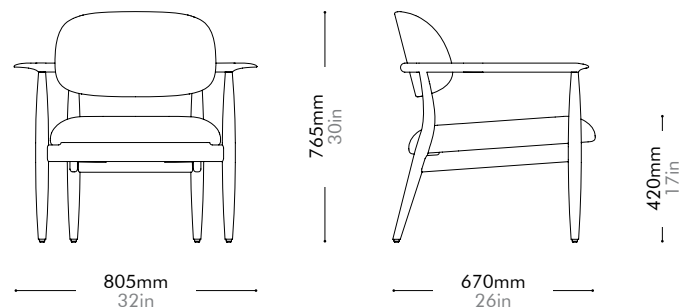

Slow Lounge Chair by Space Copenhagen

SL-S111

Materials	Solid wood frame, upholstery	
Dimensions	W805 x D670 x H765mm; SH: 420mm | W32" x D26" x H30"; SH: 17"	
Weight	10.8kg | 24lb	
Upholstery	1.4M | 23.1SF	
Shipping Volume	0.59CBM	
Pkg Dimensions	FCL	W900 x D800 x H820mm; 17.77kg | W35" x D31" x H32"; 39lb
	LCL/AIR	W920 x D820 x H915mm; 26.53kg | W36" x D32" x H36"; 59lb

Oak		Lead time: 10-12 weeks
COM/COL		¥293,000
Fabric	C	¥293,000
	B	¥325,000
	A	¥336,000
Leather	C	¥324,000
	B	¥353,000
	A	¥381,000
PU Leather		¥293,000

Walnut		Lead time: 10-12 weeks
COM/COL		¥369,000
Fabric	C	¥369,000
	B	¥400,000
	A	¥412,000
Leather	C	¥399,000
	B	¥429,000
	A	¥457,000
PU Leather		¥369,000