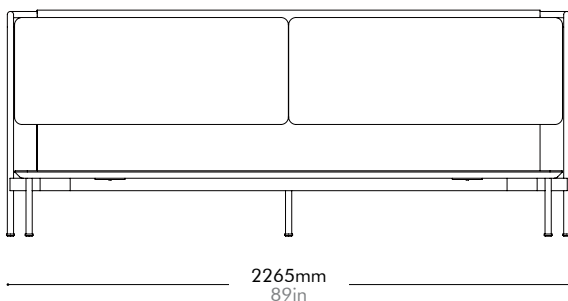

Crawford Bed

King Size

by Tom Fereday

CR-B110-K

Materials	Wood veneer base, steel black powder coat matt, upholstery		
Dimensions	W2265 x D2255 x H900mm W89" x D89" x H35"		
Weight	86.0kg 189lb		
Upholstery	5.0M 78.0SF		
Shipping Volume	0.33+0.43CBM		
Pkg Dimensions	FCL	W2160 x D985 x H155mm; 57.60kg W85" x D39" x H6"; 127lb	
		W1980 x D465 x H465mm; 40.68kg W78" x D18" x H18"; 90lb	
	LCL/AIR	W2200 x D1025 x H245mm; 83.80kg W87" x D40" x H10"; 185lb	
		W2020 x D505 x H555mm; 52.54kg W80" x D20" x H22"; 116lb	

Dawn Bed

Double Size

by Space
Copenhagen

DA-B110-D

Materials	Stainless steel oil rubbed copper, steel black powder coat matt, solid wood with wood veneer frame, upholstery back		
Dimensions	W1700 x D2130 x H1100mm W67" x D84" x H43"		
Weight	48.0kg 106lb		
Upholstery	1.8M 15.0SF		
Shipping Volume	0.16+0.63CBM		
Pkg Dimensions	FCL	W2080 x D240 x H330mm; 23.43kg W82" x D9" x H13"; 52lb	
		W1800 x D1100 x H320mm; 35.53kg W71" x D43" x H13"; 78lb	
	LCL/AIR	W2120 x D280 x H420mm; 30.33kg W83" x D11" x H17"; 67lb	
		W1840 x D1140 x H410mm; 59.90kg W72" x D45" x H16"; 132lb	