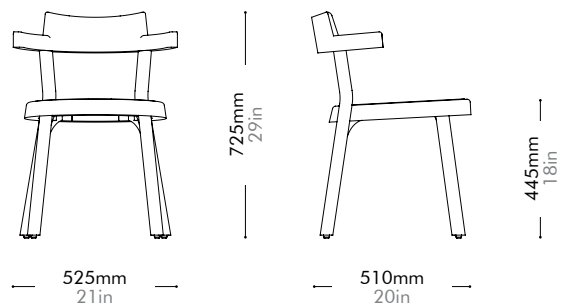

Pagoda Chair Cane - Silver Aluminum Leg by BassamFellows

PA-S220-AL1

Materials	Solid wood frame, cane, aluminum alloy		
Dimensions	W525 x D510 x H725mm; SH: 445mm | W21" x D20" x H29"; SH: 18"		
Weight	5.5kg | 12lb		
Upholstery			
Shipping Volume	0.06CBM		
Pkg Dimensions	FCL	W705 x D567 x H155mm; 7.05kg | W28" x D22" x H6"; 16lb	
	LCL/AIR	W745 x D607 x H245mm; 12.31kg | W29" x D27" x H10"; 27lb	

Oak	Lead time: 10-12 weeks	Walnut	Lead time: 10-12 weeks
	¥201,000		¥228,000