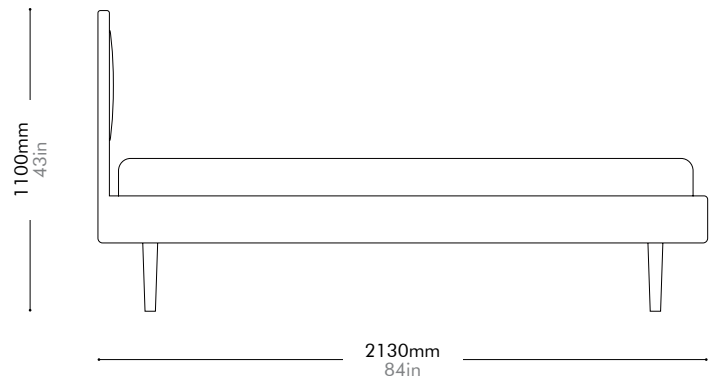

DA-B110-K

Materials	Stainless steel oil rubbed copper, steel black powder coat matt, solid wood with wood veneer frame, upholstery back		
Dimensions	W2100 x D2130 x H1100mm | W83" x D84" x H43"		
Weight	56.0kg | 123lb		
Upholstery	2.0M | 19.OSF		
Shipping Volume	0.17+0.77CBM		
Pkg Dimensions	FCL	W2180 x D240 x H330mm; 27.58kg | W86" x D9" x H13"; 61lb	
		W2200 x D1100 x H320mm; 40.95kg | W87" x D43" x H13"; 90lb	
	LCL/AIR	W2220 x D280 x H420mm; 34.80kg | W87" x D11" x H17"; 77lb	
		W2240 x D1140 x H410mm; 70.62kg | W88" x D45" x H16"; 156lb	

Oak	Lead time: 10-12 weeks	
COM/COL		¥645,000
Fabric	C	¥645,000
	B	¥664,000
	A	¥671,000
Leather	C	¥672,000
	B	¥695,000
	A	¥717,000
PU Leather		¥645,000

Walnut	Lead time: 10-12 weeks	
COM/COL		¥728,000
Fabric	C	¥728,000
	B	¥747,000
	A	¥754,000
Leather	C	¥755,000
	B	¥779,000
	A	¥801,000
PU Leather		¥728,000