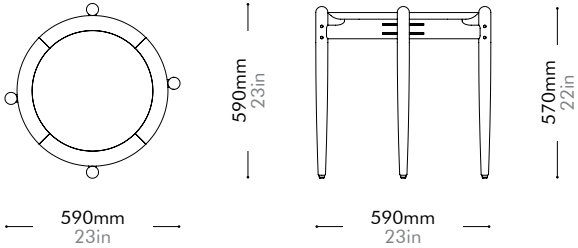

Slow Folding Tray Table

by Space Copenhagen

SL-T230

Materials	Solid wood frame, wood veneer top, stainless steel oil rubbed copper		
Dimensions	C590 x H570mm | C23" x H22"		
Weight	6.0kg | 13lb		
Upholstery			
Shipping Volume	0.09CBM		
Pkg Dimensions	FCL	W715 x D635 x H190mm; 7.87kg | W28" x D25" x H7"; 17lb	
	LCL/AIR	W735 x D655 x H285mm; 13.46kg | W29" x D26" x H11"; 30lb	

Oak   Lead time: 10-12 weeks

¥159,000

Walnut   Lead time: 10-12 weeks

¥184,000