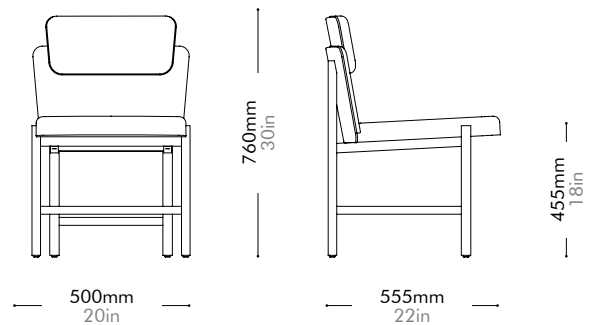

Atelier Center-Skirt

by Space
Copenhagen

AT-S410

Materials	Solid wood and plywood frame, upholstery		
Dimensions	W1000 x D1280 x H780mm; SH: 425mm W39" x D50" x H31"; SH: 17"		
Weight	30.0kg 66lb		
Upholstery	7.3M		
Shipping Volume	1.14CBM		
Pkg Dimensions	FCL	W1100 x D1380 x H750mm; 39.85kg W43" x D54" x H29"; 88lb	
	LCL/AIR	W1120 x D1400 x H845mm; 58.07kg W44" x D55" x H33"; 128lb	

Oak / Walnut Lead time: 10-12 weeks

COM/COL		¥22,000
Fabric	C	¥22,000
	B	¥29,000
	A	¥31,000

Aya

Dining Chair

by OEO Studio

AY-S210

Materials	Solid wood frame, upholstery		
Dimensions	W500 x D555 x H760mm; SH: 455mm W20" x D22" x H30"; SH: 18"		
Weight	6.5kg 14lb		
Upholstery	1.7M 28.0SF		
Shipping Volume	0.3CBM		
Pkg Dimensions	FCL	W565 x D620 x H845mm; 11.66kg W22" x D24" x H33"; 26lb	
	LCL/AIR	W605 x D660 x H935mm; 16.30kg W24" x D26" x H37"; 36lb	

Aya

Dining Armchair

by OEO Studio

AY-S211

Materials	Solid wood frame, upholstery		
Dimensions	W590 x D555 x H760mm; SH: 455mm W23" x D22" x H30"; SH: 18"		
Weight	8.0kg 18lb		
Upholstery	2.1M 35.0SF		
Shipping Volume	0.34CBM		
Pkg Dimensions	FCL	W655 x D620 x H845mm; 13.49kg W26" x D24" x H33"; 30lb	
	LCL/AIR	W695 x D660 x H935mm; 18.82kg W27" x D26" x H37"; 41lb	

Aya Lounge Chair by OEO Studio

AY-S111

Materials	Solid wood frame, upholstery	
Dimensions	W695 x D660 x H715mm; SH: 405mm W27" x D26" x H28"; SH: 16"	
Weight	14.0kg 31lb	
Upholstery	2.8M 47.0SF	
Shipping Volume	0.44CBM	
Pkg Dimensions	FCL	W760 x D725 x H800mm; 19.95kg W30" x D29" x H31"; 44lb
	LCL/AIR	W800 x D765 x H890mm; 27.06kg W31" x D30" x H35"; 60lb