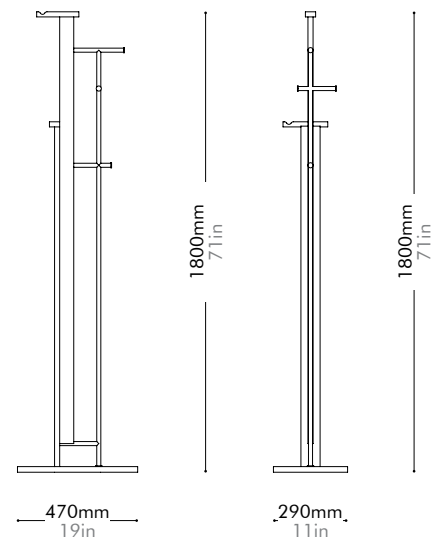

Inter Coat Hanger by Neri&Hu

IT-V110

Materials	Solid wood frame, stainless steel oil rubbed copper, steel black powder coat matt		
Dimensions	W470 x D290 x H1800mm | W19" x D11" x H71"		
Weight	12.0kg | 26lb		
Upholstery			
Shipping Volume	0.36CBM		
Pkg Dimensions	FCL	W535 x D355 x H1885mm; 25.55kg | W21" x D14" x H74"; 56lb	
	LCL/AIR	W555 x D375 x H1980mm; 27.97kg | W22" x D15" x H78"; 62lb	

Oak	Lead time: 10-12 weeks
	¥156,000

Walnut	Lead time: 10-12 weeks
	¥184,000