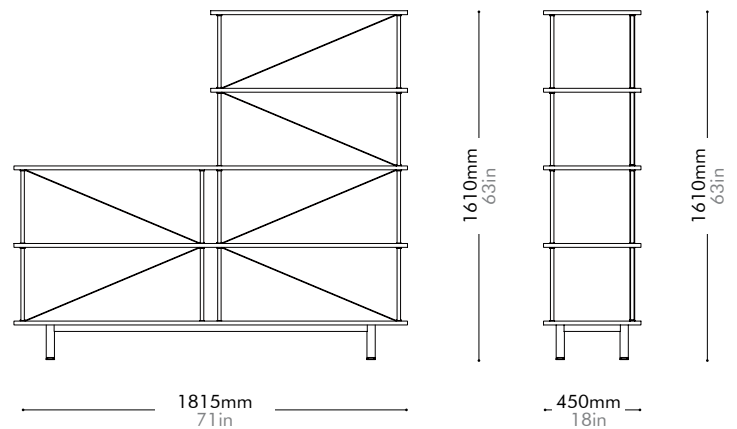

Seiton 3-2 R

by OEO Studio

SE-SF132-R

Materials	Steel black powder coat matt, wood veneer shelves		
Dimensions	W1815 x D450 x H1610mm | W71" x D18" x H63"		
Weight	46.0kg | 101lb		
Upholstery			
Shipping Volume	0.22CBM		
Pkg Dimensions	FCL	W1915 x D550 x H210mm; 50.04kg | W75" x D22" x H8"; 110lb	
	LCL/AIR	W1955 x D590 x H300mm; 63.44kg | W77" x D23" x H11"; 140lb	

Oak	Lead time: 10-12 weeks	Walnut	Lead time: 10-12 weeks
	¥364,000		¥368,000