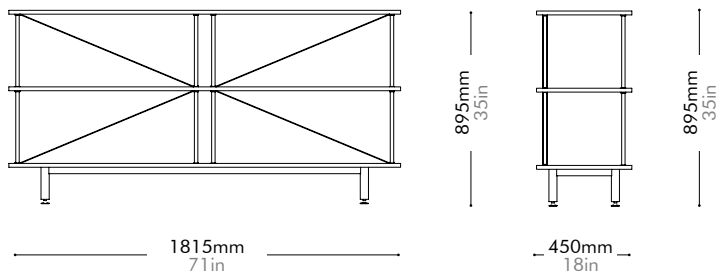

Seiton 3

by OEO Studio

SE-SF130

Materials	Steel black powder coat matt, wood veneer shelves	
Dimensions	W1815 x D450 x H895mm | W71" x D18" x H35"	
Weight	39.0kg | 94lb	
Upholstery		
Shipping Volume	0.19CBM	
Pkg Dimensions	FCL	W1915 x D550 x H180mm; 42.82kg | W75" x D22" x H7"; 137lb
	LCL/AIR	W1955 x D590 x H270mm; 56.23kg | W77" x D23" x H11"; 124lb

Oak   Lead time: 10-12 weeks

¥304,000

Walnut   Lead time: 10-12 weeks

¥306,000