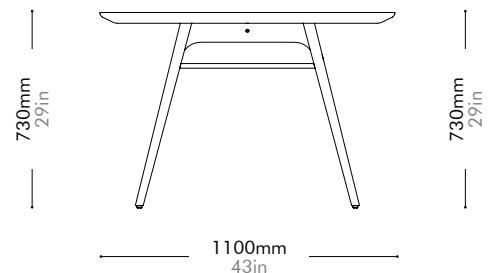

Rén Dining Table W2100

by Space
Copenhagen

RN-T411-2100

Materials	Solid wood legs, wood veneer top, stainless steel hairline gold, steel black powder coat matt		
Dimensions	W2100 x D1100 x H730mm | W83" x D43" x H29"		
Weight	57.0kg | 112lb		
Upholstery			
Shipping Volume	0.38 + 0.51CBM		
Pkg Dimensions	FCL	W2200 x D1200 x H145mm; 58.89kg | W87" x D47" x H6"; 130lb	
		W910 x D720 x H785mm; 12.38kg | W36" x D28" x H31"; 27lb	
	LCL/AIR	W2240 x D1240 x H235mm; 91.16kg | W88" x D49" x H9"; 201lb	
		W930 x D740 x H880mm; 20.37kg | W37" x D29" x H35"; 45lb	

Oak   Lead time: 10-12 weeks

¥485,000

Walnut   Lead time: 10-12 weeks

¥561,000