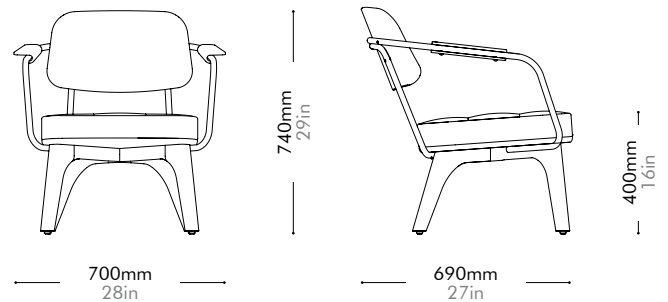

Utility Lounge Chair - Half Back by Neri&Hu

UT-S111-H

Materials	Solid wood legs, veneer plywood panel, steel hairline aged gold, upholstery		
Dimensions	W700 x D690 x H740mm; SH: 400mm | W28" x D27" x H29"; SH: 16"		
Weight	10.0kg | 22lb		
Upholstery	1.1M | 23.1SF		
Shipping Volume	0.48CBM		
Pkg Dimensions	FCL	W765 x D755 x H825mm; 16.28kg | W30" x D30" x H32"; 36lb	
	LCL/AIR	W785 x D775 x H920mm; 23.35kg | W31" x D31" x H36"; 51lb	

Oak Lead time: 10-12 weeks

COM/COL		¥250,000
Fabric	C	¥250,000
	B	¥271,000
	A	¥278,000
Leather	C	¥279,000
	B	¥305,000
	A	¥329,000
PU Leather		¥250,000

Walnut Lead time: 10-12 weeks

COM/COL		¥257,000
Fabric	C	¥257,000
	B	¥279,000
	A	¥286,000
Leather	C	¥287,000
	B	¥313,000
	A	¥337,000
PU Leather		¥257,000