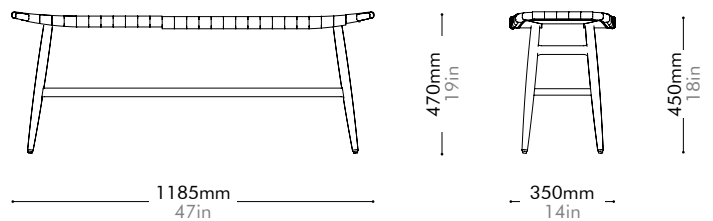

Freja Bench Leather Stripe Seat by Space Copenhagen

FE-S620-LS

Materials	Solid wood frame, leather stripe seat		
Dimensions	W1185 x D350 x H470mm; SH: 450mm | W47" x D14" x H19"; SH: 18"		
Weight	7.8kg | 17lb		
Upholstery	19.OSF		
Shipping Volume	0.29CBM		
Pkg Dimensions	FCL	W1250 x D415 x H555mm; 12.18kg | W49" x D16" x H22"; 27lb	
	LCL/AIR	W1290 x D455 x H645mm; 19.00kg | W51" x D18" x H25"; 42lb	

Oak	Lead time: 10-12 weeks
Saddle Leather	¥313,000

Walnut	Lead time: 10-12 weeks
Saddle Leather	¥373,000