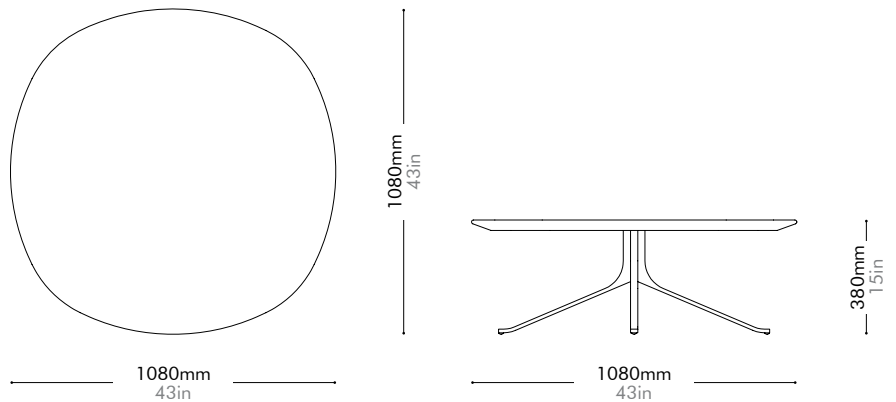

Oak Lead time: 10-12 weeks

¥153,000

Walnut Lead time: 10-12 weeks

¥172,000

Blink Side Table - Stone Top by Yabu Pushelberg

BL-T110-600-ST

Materials	Stone top in gloss paint surface, steel black powder coat sand brus		
Dimensions	C600 x H430mm C24" x H17"		
Weight	14.5kg 32lb		
Upholstery			
Shipping Volume	0.11+0.08CBM		
Pkg Dimensions	FCL	W710 x D710 x H215mm; 20.46kg W28" x D28" x H8"; 45lb	
		W410 x D410 x H485mm; 5.0kg W16" x D16" x H19"; 11lb	
	LCL/AIR	W710 x D710 x H215mm; 20.46kg W28" x D28" x H8"; 45lb	
		W430 x D430 x H580mm; 7.15kg W17" x D17" x H23"; 16lb	

Stone A Lead time: 10-12 weeks

¥247,000

Stone B Lead time: 10-12 weeks

¥173,000

Blink Coffee Table - Wood Top by Yabu Pushelberg

BL-T210-1080-WD

Materials	Wood veneer top, steel black powder coat sand burst		
Dimensions	C1080 x H380mm C43" x H15"		
Weight	27.3kg 60lb		
Upholstery			
Shipping Volume	0.16+0.23CBM		
Pkg Dimensions	FCL	W1160 x D1160 x H120mm; 22.4kg W46" x D46" x H5"; 49lb	
		W730 x D730 x H430mm; 12.36kg W29" x D29" x H17"; 27lb	
	LCL/AIR	W1180 x D1180 x H215mm; 38.58kg W46" x D46" x H8"; 85lb	
		W750 x D750 x H525mm; 18.9kg W30" x D30" x H21"; 42lb	

Oak Lead time: 10-12 weeks

¥245,000

Walnut Lead time: 10-12 weeks

¥291,000

Blink Coffee Table - Stone Top by Yabu Pushelberg

BL-T210-1080-ST

Materials	Stone top in gloss paint surface, steel black powder coat sand brus	
Dimensions	C1080 x H380mm C43" x H15"	
Weight	57.6kg 127lb	
Upholstery		
Shipping Volume	0.32+0.23CBM	
Pkg Dimensions	FCL	W1190 x D1190 x H225mm; 70.56kg W47" x D47" x H9"; 156lb
		W730 x D730 x H430mm; 12.36kg W29" x D29" x H17"; 27b
	LCL/AIR	W1190 x D1190 x H225mm; 70.56kg W47" x D47" x H9"; 156lb
		W750 x D750 x H525mm; 18.9kg W30" x D30" x H21"; 42lb