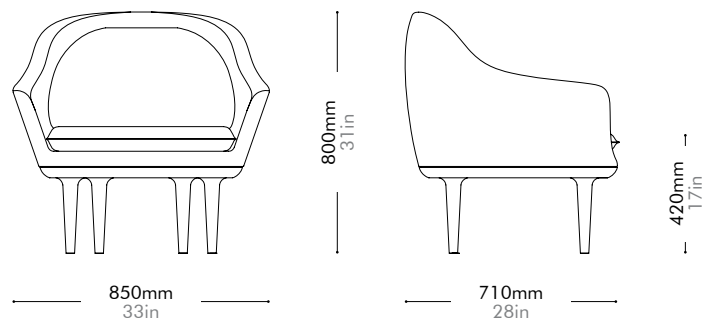

Lunar Lounge Chair Large by Space Copenhagen

LN-S111-L

Materials	Solid wood legs, upholstered moulded foam frame, upholstered cushion		
Dimensions	W850 x D710 x H800mm; SH: 420mm | W33" x D28" x H31"; SH: 17"		
Weight	23.5kg | 52lb		
Upholstery	3.7M | 71.5SF		
Shipping Volume	0.59CBM		
Pkg Dimensions	FCL	W900 x D800 x H820mm; 30.47kg | W35" x D31" x H32"; 67lb	
	LCL/AIR	W920 x D820 x H915mm; 39.23kg | W36" x D32" x H36"; 87lb	

Oak Lead time: 10-12 weeks

COM/COL		¥472,000
Fabric	C	¥472,000
	B	¥555,000
	A	¥584,000
Leather	C	¥573,000
	B	¥665,000
	A	¥752,000
PU Leather		¥472,000

Walnut Lead time: 10-12 weeks

COM/COL		¥499,000
Fabric	C	¥499,000
	B	¥583,000
	A	¥612,000
Leather	C	¥601,000
	B	¥693,000
	A	¥779,000
PU Leather		¥499,000