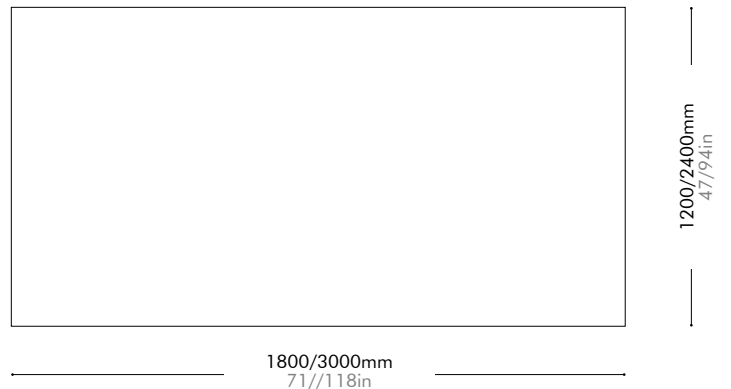

Black Rug

LI-R001-S / LI-R001-L

Materials	100% Linen
Dimensions	S: L1800 x W1200mm | L71" x W47" L: L3000 x W2400mm | L118" x W94"
Weight	S: 2.5kg / L: 9.4kg | S: 6lb / L: 21lb
Shipping Volume	S: 0.02 / L: 0.06 CBM
Pkg Dimensions	FCL/LCL/AIR S: C150 x H1250mm; 2.5kg | C6" x H49"; 6lb FCL/LCL/AIR L: C170 x H2450mm; 9.4kg | C12" x H96"; 21lb

Lead time: 8 weeks

S	¥151,000
L	¥406,000