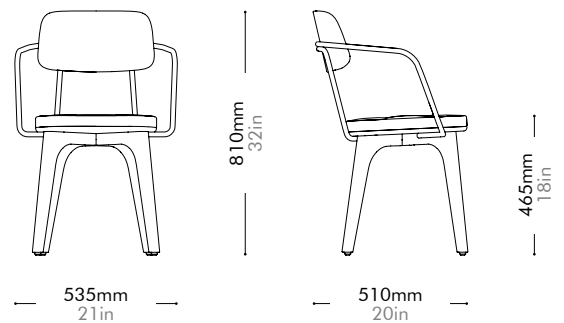

Utility Armchair U by Neri&Hu

UT-S211-UP

Materials	Solid wood legs, plywood panel, steel hairline aged gold, upholstery		
Dimensions	W535 x D510 x H810mm; SH: 465mm | W21" x D20" x H32"; SH: 18"		
Weight	7.5kg | 17lb		
Upholstery	0.6M | 9.9SF		
Shipping Volume	0.30CBM		
Pkg Dimensions	FCL	W600 x D600 x H830mm; 12.61kg | W24" x D24" x H33"; 28lb	
	LCL/AIR	W620 x D620 x H925mm; 17.08kg | W25" x D25" x H36"; 38lb	

Oak		Lead time: 10-12 weeks
COM/COL		¥154,000
Fabric	C	¥154,000
	B	¥166,000
	A	¥170,000
Leather	C	¥167,000
	B	¥179,000
	A	¥191,000
PU Leather		¥154,000

Walnut		Lead time: 10-12 weeks
COM/COL		¥169,000
Fabric	C	¥169,000
	B	¥181,000
	A	¥185,000
Leather	C	¥182,000
	B	¥195,000
	A	¥206,000
PU Leather		¥169,000