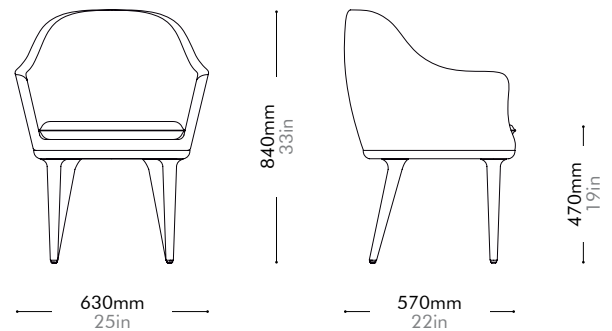

Lunar Dining Chair Large

by Space Copenhagen

LN-S221-L

Materials	Solid wood legs, upholstered moulded foam frame, upholstered cushion		
Dimensions	W630 x D570 x H840mm; SH: 470mm | W25" x D22" x H33"; SH: 19"		
Weight	13.0kg | 29lb		
Upholstery	2.2M | 44.0SF		
Shipping Volume	0.40CBM		
Pkg Dimensions	FCL	W680 x D680 x H870mm; 19.01kg | W27" x D27" x H34"; 42lb	
	LCL/AIR	W700 x D700 x H965mm; 24.70kg | W28" x D28" x H38"; 54lb	

Oak		Lead time: 10-12 weeks
COM/COL		¥229,000
Fabric	C	¥229,000
	B	¥276,000
	A	¥292,000
Leather	C	¥286,000
	B	¥337,000
	A	¥385,000
PU Leather		¥229,000

Walnut		Lead time: 10-12 weeks
COM/COL		¥254,000
Fabric	C	¥254,000
	B	¥301,000
	A	¥317,000
Leather	C	¥311,000
	B	¥362,000
	A	¥410,000
PU Leather		¥254,000