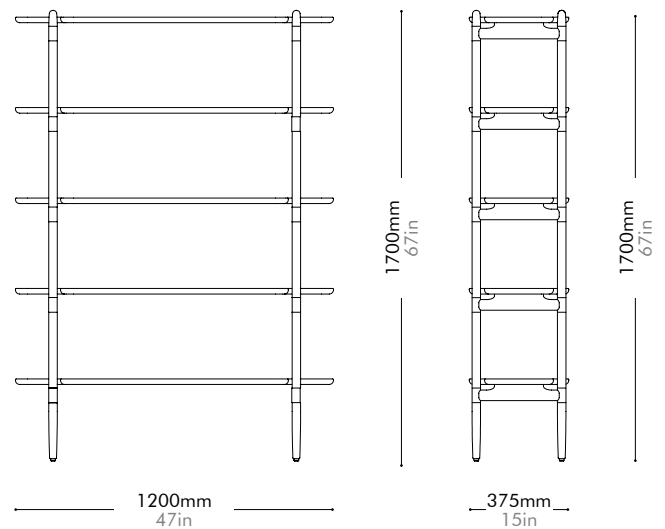

SL-SF110-5

Materials Solid wood frame, wood veneer shelves, stainless steel oil rubbed copper

Dimensions W1200 x D375 x H1700mm | W47" x D15" x H67"

Weight 36.0kg | 79lb

Upholstery

Shipping Volume 0.31CBM

Pkg Dimensions FCL W1300 x D440 x H550mm; 40.58kg | W51" x D17" x H22"; 89lb

LCL/AIR W1340 x D480 x H640mm; 48.05kg | W53" x D19" x H25"; 106lb

Oak Lead time: 10-12 weeks

Walnut Lead time: 10-12 weeks

¥465,000

¥536,000