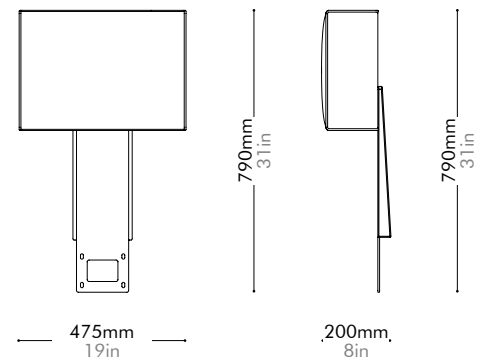

Float Sofa Headrest Large

by Michele
De Lucchi

FL-S400-A4

Materials	Steel dark grey powder coat matt frame, upholstery		
Dimensions	W475 x D200 x H790mm | W19" x D8" x H31"		
Weight	3.0kg | 7lb		
Upholstery	0.9M | 11.OSF		
Shipping Volume	0.12CBM		
Pkg Dimensions	FCL	W855 x D540 x H265mm; 5.25kg | W34" x D21" x H10"; 12lb	
	LCL/AIR	W895 x D580 x H355mm; 11.29kg | W35" x D23" x H14"; 25lb	

Lead time: 10-12 weeks

COM/COL		¥50,000
Fabric	C	¥50,000
	B	¥72,000
	A	¥80,000
Leather	C	¥70,000
	B	¥91,000
	A	¥109,000
PU Leather		¥50,000