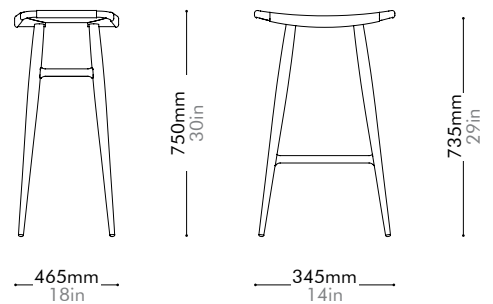

Oak	Lead time: 10-12 weeks
Saddle Leather	¥162,000

Walnut	Lead time: 10-12 weeks
Saddle Leather	¥198,000

Freja Bar Stool SH610 Paper Cord Seat by Space Copenhagen

FE-S310-PC

Materials	Solid wood frame, paper cord seat		
Dimensions	W465 x D345 x H630mm; SH: 610mm W18" x D14" x H25"; SH:24"		
Weight	3.3kg 7lb		
Upholstery			
Shipping Volume	0.16CBM		
Pkg Dimensions	FCL	W530 x D410 x H715mm; 6.80kg W21" x D16" x H28"; 15lb	
	LCL/AIR	W570 x D450 x H805mm; 9.78kg W22" x D18" x H32"; 22lb	

Oak Lead time: 10-12 weeks
¥143,000

Walnut Lead time: 10-12 weeks
¥175,000

Freja Bar Stool SH750 Leather Seat by Space Copenhagen

FE-S320-LE

Materials	Solid wood frame, leather seat		
Dimensions	W465 x D345 x H750mm; SH: 735mm W18" x D14" x H30"; SH: 29"		
Weight	3.6kg 8lb		
Upholstery	5.0SF		
Shipping Volume	0.18CBM		
Pkg Dimensions	FCL	W530 x D410 x H835mm; 7.85kg W21" x D16" x H33"; 17lb	
	LCL/AIR	W570 x D450 x H925mm; 10.83kg W22" x D18" x H36"; 24lb	

Oak	Lead time: 10-12 weeks
Saddle Leather	¥168,000

Walnut	Lead time: 10-12 weeks
Saddle Leather	¥200,000

Freja Bar Stool SH750 Leather Stripe Seat by Space Copenhagen

FE-S320-LS

Materials	Solid wood frame, leather stripe seat		
Dimensions	W465 x D345 x H750mm; SH: 735mm W18" x D14" x H30"; SH: 29"		
Weight	3.6kg 8lb		
Upholstery	7.0SF		
Shipping Volume	0.18CBM		
Pkg Dimensions	FCL	W530 x D410 x H835mm; 7.85kg W21" x D16" x H33"; 17lb	
	LCL/AIR	W570 x D450 x H925mm; 10.83kg W22" x D18" x H36"; 24lb	