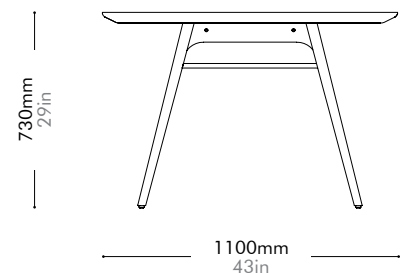

RN-T610-3500

Materials	Solid wood legs, wood veneer top, stainless steel hairline gold, steel black powder coat matt	
Dimensions	W3500 x D1100 x H730mm | W138" x D43" x H29"	
Weight	108.0kg | 238lb	
Upholstery		
Shipping Volume	0.86 + 0.51CBM	
Pkg Dimensions	FCL	W3600 x D1200 x H200mm; 115.30kg | W142" x D47" x H8"; 254lb
		W910 x D720 x H785mm; 12.38kg | W36" x D28" x H31"; 27lb
	LCL/AIR	W3640 x D1240 x H290mm; 167.75kg | W143" x D49" x H11"; 370lb
		W930 x D740 x H880mm; 20.37kg | W37" x D29" x H35"; 45lb

Oak   Lead time: 10-12 weeks

¥735,000

Walnut   Lead time: 10-12 weeks

¥865,000