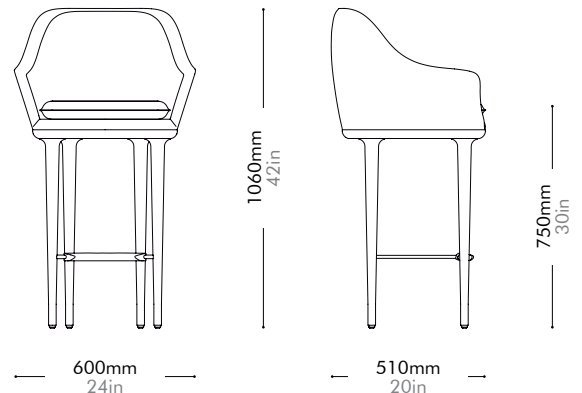

Lunar Bar Chair SH750

by Space Copenhagen

LN-S311-750

Materials	Solid wood legs, upholstered moulded foam frame, upholstered cushion, brass plated stainless steel		
Dimensions	W600 x D510 x H1060mm; SH: 750mm | W24" x D20" x H42"; SH: 30"		
Weight	14.5kg | 32lb		
Upholstery	2.1M | 41.8SF		
Shipping Volume	0.51CBM		
Pkg Dimensions	FCL	W680 x D680 x H1100mm; 22.42kg | W27" x D27" x H43"; 49lb	
	LCL/AIR	W700 x D700 x H1195mm; 28.11kg | W28" x D28" x H47"; 62lb	

Oak		Lead time: 10-12 weeks
COM/COL		¥318,000
Fabric	C	¥318,000
	B	¥369,000
	A	¥386,000
Leather	C	¥375,000
	B	¥428,000
	A	¥477,000
PU Leather		¥318,000

Walnut		Lead time: 10-12 weeks
COM/COL		¥358,000
Fabric	C	¥358,000
	B	¥409,000
	A	¥426,000
Leather	C	¥415,000
	B	¥468,000
	A	¥517,000
PU Leather		¥358,000