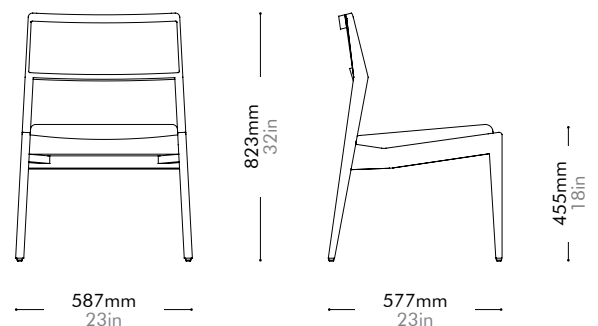

Risom C143 Chair (1955) by Jens Risom

RI-S210-UP

Materials	Solid wood frame, upholstery		
Dimensions	W587 x D577 x H823mm; SH: 455mm | W23" x D23" x H32"; SH: 18"		
Weight	7.6kg | 17lb		
Upholstery	1.0M | 19.8SF		
Shipping Volume	0.40CBM		
Pkg Dimensions	FCL	W680 x D680 x H870mm; 13.61kg | W27" x D27" x H34"; 30lb	
	LCL/AIR	W700 x D700 x H965mm; 19.30kg | W28" x D28" x H38"; 43lb	

Oak Lead time: 10-12 weeks

COM/COL		¥210,000
Fabric	C	¥210,000
	B	¥228,000
	A	¥234,000
Leather	C	¥227,000
	B	¥244,000
	A	¥260,000
PU Leather		¥210,000

Walnut Lead time: 10-12 weeks

COM/COL		¥241,000
Fabric	C	¥241,000
	B	¥259,000
	A	¥265,000
Leather	C	¥259,000
	B	¥275,000
	A	¥291,000
PU Leather		¥241,000