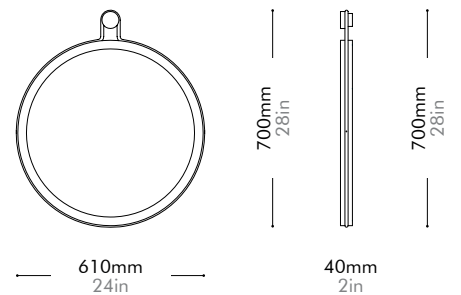

Utility Round Mirror Large

by Neri&Hu

UT-M110-L

Materials	Solid wood flame, steel hairline aged gold, mirror	
Dimensions	W610 x D40 x H700mm | W24" x D2" x H28"	
Weight	6.5kg | 14lb	
Upholstery		
Shipping Volume	0.13CBM	
Pkg Dimensions	FCL/LCL/AIR	W715 x D805 x H225mm; 16.68kg | W28" x D32" x H9"; 37lb

Oak	Lead time: 10-12 weeks
	¥171,000

Walnut	Lead time: 10-12 weeks
	¥195,000