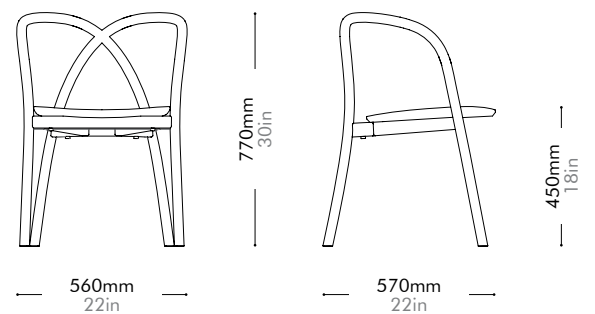

Ming Chair

by Neri&Hu

MI-S211

Materials	Solid wood
Dimensions	W560 x D570 x H770mm; SH: 450mm | W22" x D22" x H30"; SH: 18"
Weight	5.0kg | 11lb
Upholstery	
Shipping Volume	0.34CBM
Pkg Dimensions	FCL W625 x D635 x H855mm; 10.51kg | W25" x D25" x H34"; 23lb
	LCL/AIR W645 x D655 x H875mm; 15.42kg | W25" x D26" x H34"; 34lb

Oak Lead time: 10-12 weeks
¥196,000

Walnut Lead time: 10-12 weeks
¥244,000