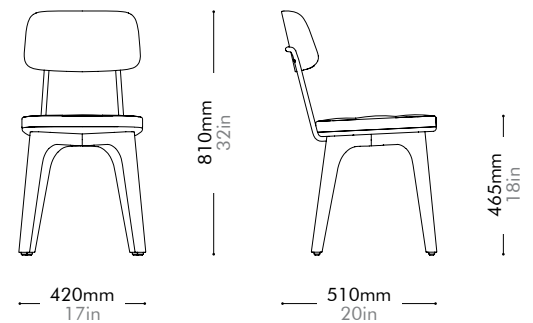

Utility Chair U

by Neri&Hu

UT-S210-UP

Materials	Solid wood legs, plywood panel, steel hairline aged gold, upholstery		
Dimensions	W420 x D510 x H810mm; SH: 465mm | W17" x D20" x H32"; SH: 18"		
Weight	6.5kg | 14lb		
Upholstery	0.6M | 9.9SF		
Shipping Volume	0.30CBM		
Pkg Dimensions	FCL	W600 x D600 x H830mm; 11.61kg | W24" x D24" x H23"; 26lb	
	LCL/AIR	W620 x D620 x H925mm; 16.08kg | W24" x D24" x H36"; 35lb	

Oak		Lead time: 10-12 weeks
COM/COL		¥136,000
Fabric	C	¥136,000
	B	¥147,000
	A	¥151,000
Leather	C	¥148,000
	B	¥159,000
	A	¥170,000
PU Leather		¥136,000

Walnut		Lead time: 10-12 weeks
COM/COL		¥151,000
Fabric	C	¥151,000
	B	¥161,000
	A	¥165,000
Leather	C	¥163,000
	B	¥174,000
	A	¥184,000
PU Leather		¥151,000