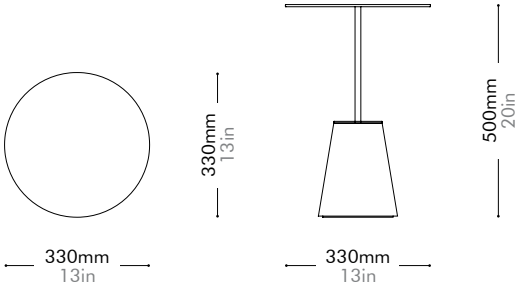

Bund Side Table H500

by Neri&Hu

BU-T110-500

Materials	Stainless steel hairline aged gold, volakos / black marquina marble base	
Dimensions	C330 x H500mm | C13" x H20"	
Weight	11.0kg | 24lb	
Upholstery		
Shipping Volume	0.12CBM	
Pkg Dimensions	FCL/LCL/AIR	W425 x D425 x H690mm; 19.49kg | W17" x D17" x H27"; 43lb

Stone A	Lead time: 10-12 weeks
	¥183,000

Stone B	Lead time: 10-12 weeks
	¥156,000