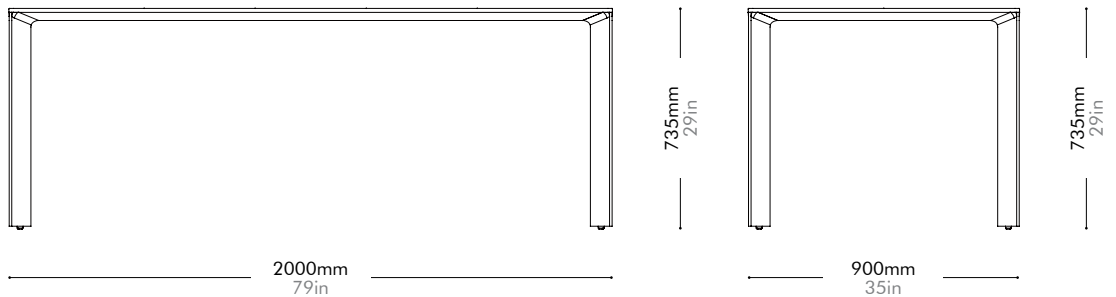

Taylor Dining Table

by Yabu Pushelberg

TA-T410

Materials	Solid wood legs, wood veneer top, stainless steel hairline black, steel black powder coat matt		
Dimensions	W2000 x D900 x H735mm | W79" x D35" x H29"		
Weight	39.0kg | 86lb		
Upholstery			
Shipping Volume	0.48CBM		
Pkg Dimensions	FCL	W2085 x D985 x H235mm; 46.08kg | W82" x D39" x H9"; 102lb	
	LCL/AIR	W2125 x D1025 x H325mm; 71.39kg | W84" x D40" x H13"; 157lb	

Oak	Lead time: 10-12 weeks
	¥486,000

Walnut	Lead time: 10-12 weeks
	¥561,000