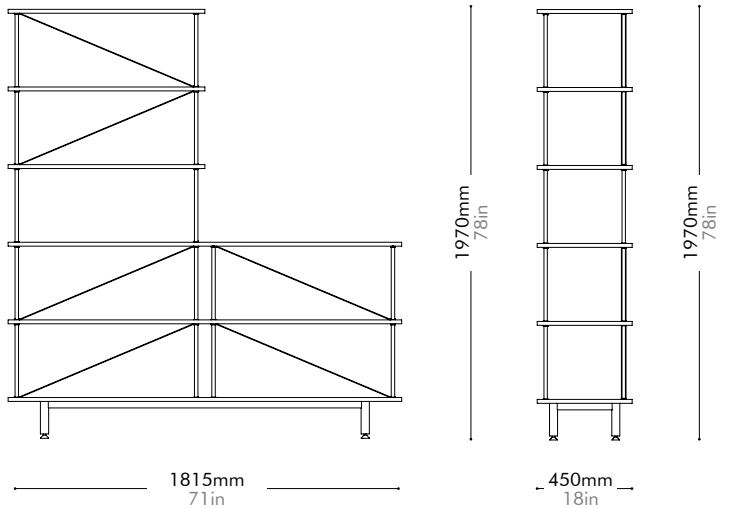

SE-SF133-L

Materials	Steel black powder coat matt, wood veneer shelves		
Dimensions	W1815 x D450 x H1970mm | W71" x D18" x H78"		
Weight	57.5kg | 127lb		
Upholstery			
Shipping Volume	0.24CBM		
Pkg Dimensions	FCL	W1915 x D550 x H230mm; 61.68kg | W75" x D22" x H9"; 136lb	
	LCL/AIR	W1955 x D590 x H320mm; 75.09kg | W77" x D23" x H13"; 166lb	

Oak	Lead time: 10-12 weeks	Walnut	Lead time: 10-12 weeks
	¥399,000		¥402,000