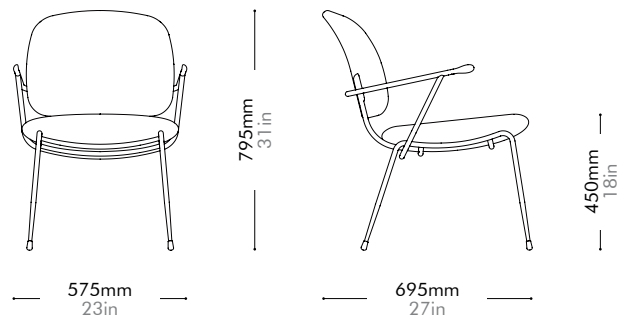

Lead time: 10-12 weeks

COM/COL		¥110,000
Fabric	C	¥110,000
	B	¥132,000
	A	¥140,000
Leather	C	¥143,000
	B	¥171,000
	A	¥197,000
PU Leather		¥110,000

Industry Dining Armchair by Neri&Hu

IN-S211

Materials	Steel black powder coat matt, polypropylene seat and back, upholstery	
Dimensions	W525 x D555 x H805mm; SH: 460mm W21" x D22" x H32"; SH: 15"	
Weight	7.0kg 15lb	
Upholstery	1.1M 24.0SF	
Shipping Volume	0.30CBM	
Pkg Dimensions	FCL	W600 x D600 x H830mm; 12.11kg W24" x D24" x H33"; 27lb
	LCL/AIR	W620 x D620 x H925mm; 16.58kg W24" x D24" x H36"; 37lb

Lead time: 10-12 weeks

COM/COL		¥117,000
Fabric	C	¥117,000
	B	¥140,000
	A	¥147,000
Leather	C	¥150,000
	B	¥178,000
	A	¥205,000
PU Leather		¥117,000

Industry Lounge Chair by Neri&Hu

IN-S111

Materials	Steel black powder coat matt, polypropylene seat and back, upholstery		
Dimensions	W575 x D695 x H795mm; SH: 450mm W23" x D27" x H31"; SH: 18"		
Weight	8.0kg 18lb		
Upholstery	1.3M 27.0SF		
Shipping Volume	0.43CBM		
Pkg Dimensions	FCL	W640 x D760 x H880mm; 14.23kg W25" x D30" x H35"; 31lb	
	LCL/AIR	W660 x D780 x H975mm; 20.21kg W26" x D31" x H38"; 45lb	

Lead time: 10-12 weeks

COM/COL		¥127,000
Fabric	C	¥127,000
	B	¥154,000
	A	¥164,000
Leather	C	¥164,000
	B	¥197,000
	A	¥228,000
PU Leather		¥127,000

Industry Bar Chair SH610 by Neri&Hu

IN-S310-610

Materials	Steel black powder coat matt, polypropylene seat and back, upholstery		
Dimensions	W455 x D540 x H975mm; SH: 610mm W18" x D21" x H38"; SH: 24"		
Weight	7.2kg 16lb		
Upholstery	1.1M 24.OSF		
Shipping Volume	0.36CBM		
Pkg Dimensions	FCL	W600 x D600x H1000mm; 13.60kg W24" x D24" x H39"; 30lb	
	LCL/AIR	W620 x D620 x H1095mm; 18.07kg W24" x D24" x H43"; 40lb	