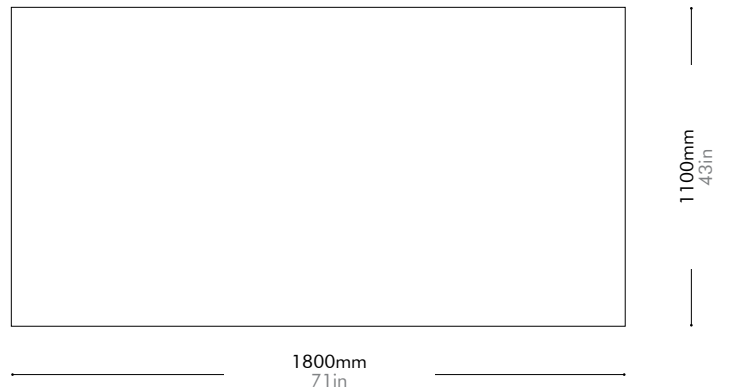

Gray Blanket

LI-T001

Materials	100% Linen
Dimensions	L1800 x W1100mm | L71" x W43"
Weight	0.6kg | 1lb
Shipping Volume	0.02 CBM
Pkg Dimensions	FCL/LCL/AIR W500 x D370 x H115mm; 1.02kg | W20" x D15" x H5"; 2lb

Lead time: 8 weeks

¥60,000