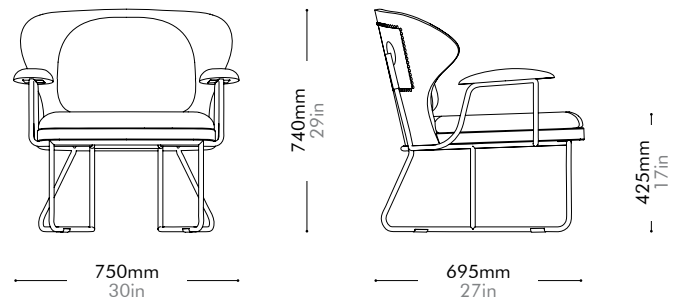

Dimensions W1120 x D455 x H2040mm | W44" x D18" x H80"

Weight 37.0kg | 82lb

Upholstery

Shipping Volume 1.43CBM

Pkg Dimensions FCL W2125 x D1205 x H560mm; 48.85kg | W84" x D47" x H22"; 108lb

LCL/AIR W2145 x D1225 x H655mm; 79.38kg | W84" x D48" x H26"; 175lb

Oak Lead time: 10-12 weeks

Walnut Lead time: 10-12 weeks

¥210,000

¥227,000

Chillax Lounge Chair by Nic Graham

CH-S131

Materials	Stainless steel hairline gold & steel black powder coat matt, solid wood armrest, upholstery	
Dimensions	W750 x D695 x H740mm; SH: 425mm W30" x D27" x H29"; SH: 17"	
Weight	21.0kg 46lb	
Upholstery	2.8M 60.5SF	
Shipping Volume	0.51CBM	
Pkg Dimensions	FCL	W815 x D760 x H825mm; 27.50kg W32" x D30" x H32"; 61lb
	LCL/AIR	W835 x D780 x H920mm; 35.07kg W33" x D31" x H36"; 77lb

Walnut

Lead time: 10-12 weeks

COM/COL		¥367,000
Fabric	C	¥367,000
	B	¥428,000
	A	¥450,000
Leather	C	¥457,000
	B	¥535,000
	A	¥608,000
PU Leather		¥367,000

Chillax Highback Chair by Nic Graham

CH-S141

Materials	Stainless steel hairline gold & steel black powder coat matt, solid wood armrest, upholstery		
Dimensions	W800 x D845 x H1200mm; SH: 425mm W31" x D33" x H47"; SH: 17"		
Weight	27.0kg 60lb		
Upholstery	3.9M 104.5SF		
Shipping Volume	1.01CBM		
Pkg Dimensions	FCL	W865 x D910 x H1285mm; 38.80kg W34" x D36" x H51"; 86lb	
	LCL/AIR	W885 x D930 x H1380mm; 48.36kg W35" x D37" x H54"; 107lb	