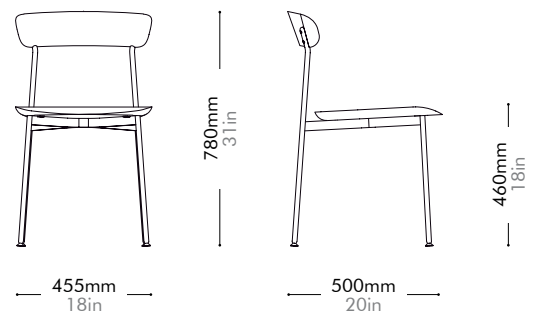

Crawford Dining Chair W

by Tom Fereday

CR-S210-WD

Materials	Steel black powder coat matt, solid wood seat and back		
Dimensions	W455 x D500 x H780mm; SH: 460mm | W18" x D20" x H31"; SH: 18"		
Weight	6.0kg | 13lb		
Upholstery			
Shipping Volume	0.30CBM		
Pkg Dimensions	FCL	W600 x D600 x H830mm; 11.11kg | W24" x D24" x H33"; 25lb	
	LCL/AIR	W620 x D620 x H925mm; 15.58kg | W24" x D24" x H36"; 34lb	

Oak   Lead time: 10-12 weeks

¥183,000

Walnut   Lead time: 10-12 weeks

¥208,000