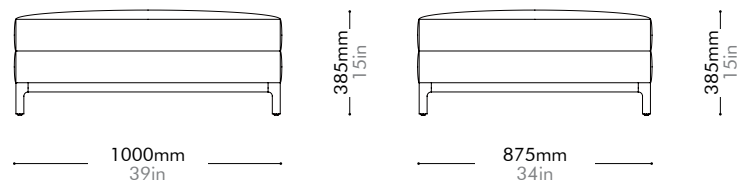

QI Ottoman

by Neri&Hu

QI-S510

Materials	Solid wood base, upholstery	
Dimensions	W1000 x D875 x H385mm; SH: 385mm | W39" x D34" x H15"; SH: 15"	
Weight	30.0kg | 66lb	
Upholstery	4.2M | 61.6SF	
Shipping Volume	0.47CBM	
Pkg Dimensions	FCL	W1065 x D940 x H470mm; 35.41kg | W42" x D37" x H19"; 78lb
	LCL/AIR	W1085 x D960 x H565mm; 47.51kg | W43" x D38" x H22"; 105lb

Oak	Lead time: 10-12 weeks	
COM/COL		¥236,000
Fabric	C	¥236,000
	B	¥319,000
	A	¥348,000
Leather	C	¥309,000
	B	¥383,000
	A	¥452,000
PU Leather		¥236,000

Walnut	Lead time: 10-12 weeks	
COM/COL		¥242,000
Fabric	C	¥242,000
	B	¥325,000
	A	¥355,000
Leather	C	¥315,000
	B	¥388,000
	A	¥458,000
PU Leather		¥242,000