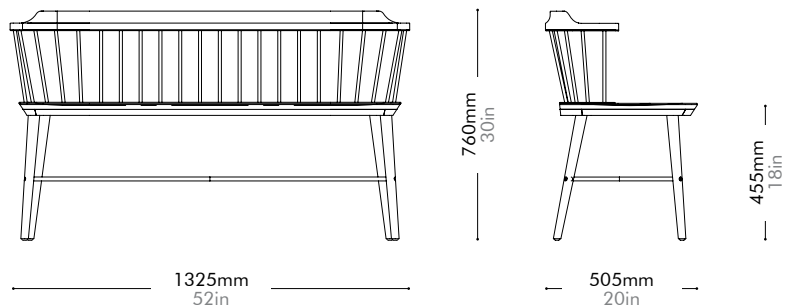

Exchange Chair Two Seater 2.0 by CRÈME

EX-S221-R2

Materials	Solid wood frame, wood veneer seat, steel black powder coat matt
Dimensions	W1325 x D505 x H760mm; SH: 455mm | W52" x D20" x H30"; SH: 18"
Weight	15.5kg | 34lb

Upholstery

Shipping Volume 0.67CBM

Pkg Dimensions	FCL	W1390 x D570 x H845mm; 23.41kg | W55" x D22" x H33"; 52lb
	LCL/AIR	W1410 x D590 x H940mm; 33.07kg | W56" x D23" x H37"; 73lb

Oak Lead time: 10-12 weeks
¥295,000

Walnut Lead time: 10-12 weeks
¥340,000