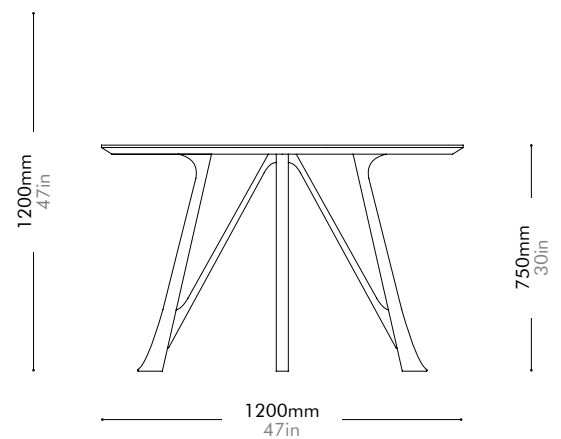

Stay Dining Table

by Michele De Lucchi

SA-T410

Materials	Solid wood, steel black powder coat matt	
Dimensions	C1200 x H750mm | C47" x H30"	
Weight	37.0kg | 82lb	
Upholstery		
Shipping Volume	0.19 + 0.48CBM	
Pkg Dimensions	FCL	W1315 x D1315 x H110mm; 27.08kg | W52" x D52" x H4"; 60lb
		W765 x D765 x H815mm; 21.24kg | W30" x D30" x H32"; 47lb
	LCL/AIR	W1355 x D1355 x H200mm; 48.41kg | W53" x D53" x H8"; 107lb
		W805 x D805 x H905mm; 28.77kg | W32" x D32" x H36"; 63lb

Oak Lead time: 10-12 weeks

¥344,000

Walnut Lead time: 10-12 weeks

¥399,000