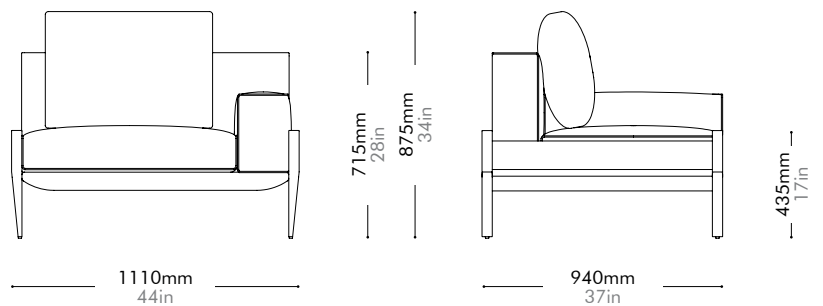

Float Sofa 1 Seater - 1 Arm by Michele De Lucchi

FL-S412

Materials	Steel dark grey powder coat matt frame, upholstery	
Dimensions	W1110 x D940 x H715(875)mm; SH: 435mm | W44" x D37" x H28(34)"; SH: 17"	
Weight	53.0kg | 117lb	
Upholstery	4.5M | 115.0SF	
Shipping Volume	0.69CBM	
Pkg Dimensions	FCL	W1195 x D1025 x H560mm; 59.95kg | W47" x D40" x H22"; 132lb
	LCL/AIR	W1235 x D1065 x H650mm; 75.24kg | W49" x D42" x H26"; 166lb

Lead time: 10-12 weeks

COM/COL		¥536,000
Fabric	C	¥536,000
	B	¥664,000
	A	¥708,000
Leather	C	¥742,000
	B	¥917,000
	A	¥1,079,000
PU Leather		¥536,000