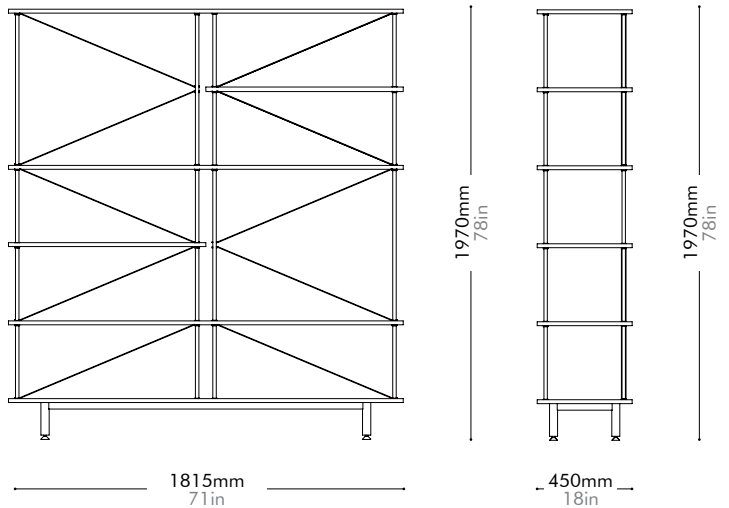

SE-SF142-R

Materials	Steel black powder coat matt, wood veneer shelves		
Dimensions	W1815 x D450 x H1970mm | W71" x D18" x H78"		
Weight	67.0kg | 154lb		
Upholstery			
Shipping Volume	0.24CBM		
Pkg Dimensions	FCL	W1915 x D550 x H230mm; 71.18kg | W75" x D22" x H9"; 157lb	
	LCL/AIR	W1955 x D590 x H320mm; 84.59kg | W77" x D23" x H13"; 186lb	

Oak	Lead time: 10-12 weeks	Walnut	Lead time: 10-12 weeks
	¥473,000		¥477,000