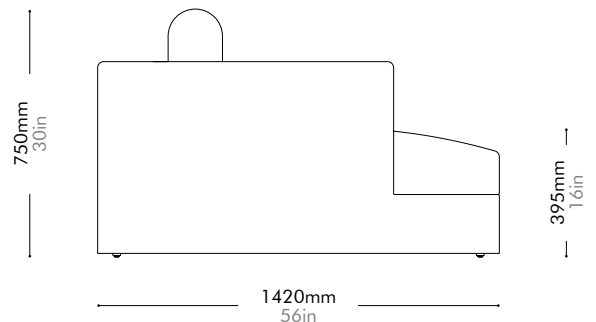

Atelier Small Chaise Lounge L-Skirt by Space Copenhagen

AT-S460-L

Materials	Solid wood and plywood frame, upholstery		
Dimensions	W1020 x D1420 x H750mm; SH: 395mm | W40" x D56" x H30"; SH: 16"		
Weight	40.0kg | 88lb		
Upholstery	6.6M		
Shipping Volume	1.23CBM		
Pkg Dimensions	FCL	W1120 x D1520 x H720mm; 50.30kg | W44" x D60" x H28"; 111lb	
	LCL/AIR	W1140 x D1540 x H815mm; 70.70kg | W45" x D61" x H32"; 156lb	

Oak / Walnut Lead time: 10-12 weeks

COM/COL		¥394,000
Fabric	C	¥394,000
	B	¥538,000
	A	¥589,000