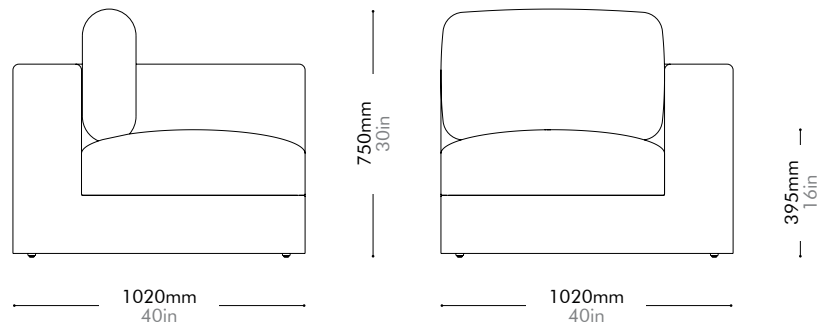

Oak / Walnut Lead time: 10-12 weeks

COM/COL		¥247,000
Fabric	C	¥247,000
	B	¥320,000
	A	¥346,000

Atelier Small Center-Skirt by Space Copenhagen

AT-S440

Materials	Solid wood and plywood frame, upholstery	
Dimensions	W800 x D1020 x H750mm; SH: 395mm W31" x D40" x H30"; SH: 16"	
Weight	20.0kg 44lb	
Upholstery	5.0M	
Shipping Volume	0.73CBM	
Pkg Dimensions	FCL	W900 x D1120 x H720mm; 27.45kg W35" x D44" x H28"; 61lb
	LCL/AIR	W920 x D1140 x H815mm; 39.64kg W36" x D45" x H32"; 87lb

Oak / Walnut Lead time: 10-12 weeks

COM/COL		¥264,000
Fabric	C	¥264,000
	B	¥357,000
	A	¥390,000

Atelier Small Corner-Skirt by Space Copenhagen

AT-S450

Materials	Solid wood and plywood frame, upholstery		
Dimensions	W1020 x D1020 x H750mm; SH: 395mm W40" x D40" x H30"; SH: 16"		
Weight	30.0kg 66lb		
Upholstery	5.5M		
Shipping Volume	0.90CBM		
Pkg Dimensions	FCL	W1120 x D1120 x H720mm; 38.46kg W44" x D44" x H28"; 85lb	
	LCL/AIR	W1140 x D1140 x H815mm; 53.57kg W45" x D45" x H32"; 118lb	

Oak / Walnut Lead time: 10-12 weeks

COM/COL		¥304,000
Fabric	C	¥304,000
	B	¥424,000
	A	¥466,000

Atelier Small Chaise Lounge L-Skirt by Space Copenhagen

AT-S460-L

Materials	Solid wood and plywood frame, upholstery		
Dimensions	W1020 x D1420 x H750mm; SH: 395mm W40" x D56" x H30"; SH: 16"		
Weight	40.0kg 88lb		
Upholstery	6.6M		
Shipping Volume	1.23CBM		
Pkg Dimensions	FCL	W1120 x D1520 x H720mm; 50.30kg W44" x D60" x H28"; 111lb	
	LCL/AIR	W1140 x D1540 x H815mm; 70.70kg W45" x D61" x H32"; 156lb	