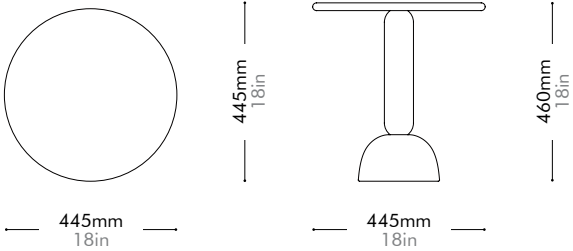

Taiko

Side Table C445

by Studio
Stefan Scholten

TK-T110-445

Materials	Terrazzo, steel black powder coat matt	
Dimensions	C445 x H460mm | C18" x H18"	
Weight	21.0kg | 46lb	
Upholstery		
Shipping Volume	0.13CBM	
Pkg Dimensions	FCL/LCL/AIR	W505 x D505 x H520mm; 29.65kg | W20" x D20" x H20"; 65lb

Lead time: 10-12 weeks

TERRAZZO **¥145,000**