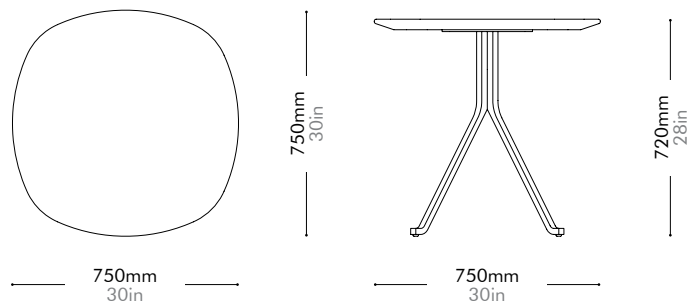

Stone A Lead time: 10-12 weeks

¥576,000

Stone B Lead time: 10-12 weeks

¥386,000

Blink Café Table - Wood Top by Yabu Pushelberg

BL-T310-750-WD

Materials	Wood veneer top, steel black powder coat sand brust		
Dimensions	C750 x H720mm C30" x H28"		
Weight	12.5kg 28lb		
Upholstery			
Shipping Volume	0.08+0.25CBM		
Pkg Dimensions	FCL	W830 x D830 x H110mm; 7.21kg W33" x D33" x H4"; 16lb	
		W575 x D575 x H760mm; 11.96kg W23" x D23" x H30"; 26lb	
	LCL/AIR	W850 x D850 x H205mm; 15.60kg W33" x D33" x H8"; 34lb	
		W595 x D595 x H855mm; 16.07kg W23" x D23" x H34"; 35lb	

Oak Lead time: 10-12 weeks

¥245,000

Walnut Lead time: 10-12 weeks

¥277,000

Blink Café Table - Stone Top by Yabu Pushelberg

BL-T310-750-ST

Materials	Stone top in gloss paint surface, steel black powder coat sand brus		
Dimensions	C750 x H720mm C30" x H28"		
Weight	28.8kg 64lb		
Upholstery			
Shipping Volume	0.16+0.25CBM		
Pkg Dimensions	FCL	W860 x D860 x H215mm; 33.66kg	W34" x D34" x H8"; 74lb
		W575 x D575 x H760mm; 11.96kg	W23" x D23" x H30"; 26lb
	LCL/AIR	W860 x D860 x H215mm; 33.66kg	W34" x D34" x H8"; 74lb
		W595 x D595 x H855mm; 16.07kg	W23" x D23" x H34"; 35lb

Stone A Lead time: 10-12 weeks

¥383,000

Stone B Lead time: 10-12 weeks

¥282,000

Blink Dining Table - Stone Top by Yabu Pushelberg

BL-T410-1200-ST

Materials	Stone top in gloss paint surface, steel black powder coat sand brus	
Dimensions	C1200 x H720mm C47" x H28"	
Weight	71.0kg 156lb	
Upholstery		
Shipping Volume	0.37+0.44CBM	
Pkg Dimensions	FCL	W1305 x D1305 x H220mm; 85.68kg W51" x D51" x H9"; 189lb
		W765 x D765 x H760mm; 16.81kg W30" x D30" x H30"; 37lb
LCL/AIR		W1305 x D1305 x H220mm; 85.68kg W51" x D51" x H9"; 189lb
		W785 x D785 x H855mm; 23.97kg W31" x D31" x H34"; 53lb