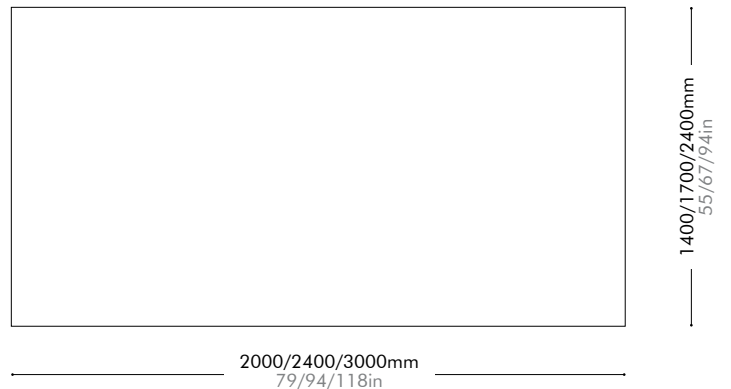

Midnight by Space Copenhagen

WL-R002-S / WL-R002-M / WL-R002-L

Materials	100% Pure new zealand wool	
Dimensions	S: L2000 x W1400mm | L79" x W55"	
	M: L2400 x W1700mm | L94" x W67"	
	L: L3000 x W2400mm | L118" x W94"	
Weight	S: 11.0kg / M: 21.0kg / L: 37.0kg | S: 24lb / M: 46lb / L:82lb	
Shipping Volume	S: 0.13 / M: 0.16 / L: 0.22 CBM	
Pkg Dimensions	FCL/LCL/AIR	S: C300 x H1450mm; 29.0kg | C12" x H57"; 64lb
	FCL/LCL/AIR	M: C300 x H1750mm; 43.0kg | C12" x H69"; 95lb
	FCL/LCL/AIR	L: C300 x H2450mm; 67.0kg | C12" x H96"; 148lb

Lead time: 10-12 weeks

S	¥382,000
M	¥556,000
L	¥981,000