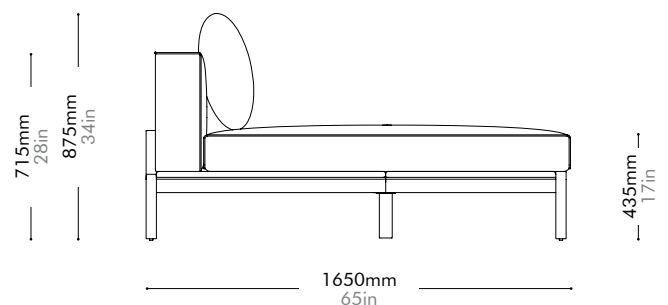

FL-S441-L

Materials	Steel dark grey powder coat matt frame, upholstery		
Dimensions	W2525 x D1650 x H715(875)mm; SH: 435mm | W99" x D65" x H28(34)"; SH: 17"		
Weight	115.5kg | 255lb		
Upholstery	17.0M | 320.0SF		
Shipping Volume	1.98CBM		
Pkg Dimensions	FCL	W2610 x D1025 x H740mm; 130.28kg | W103" x D40" x H29"; 287lb	
	LCL/AIR	W2650 x D1065 x H830mm; 163.08kg | W104" x D42" x H33"; 360lb	

Lead time: 10-12 weeks

COM/COL		¥1,139,000
Fabric	C	¥1,139,000
	B	¥1,607,000
	A	¥1,772,000
Leather	C	¥1,663,000
	B	¥2,149,000
	A	¥2,605,000
PU Leather		¥1,139,000