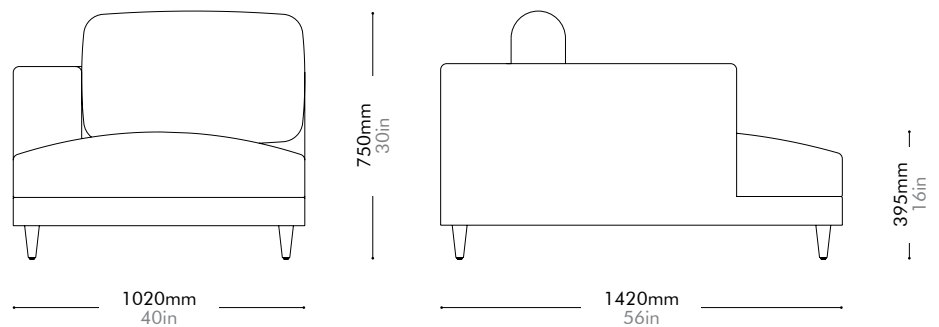

Atelier Small Chaise Lounge L-Leg by Space Copenhagen

AT-S461-L

Materials	Solid wood and plywood frame, upholstery		
Dimensions	W1020 x D1420 x H750mm; SH: 395mm | W40" x D56" x H30"; SH: 16"		
Weight	40.0kg | 88lb		
Upholstery	6.6M		
Shipping Volume	1.23CBM		
Pkg Dimensions	FCL	W1120 x D1520 x H720mm; 50.30kg | W44" x D60" x H28"; 111lb	
	LCL/AIR	W1140 x D1540 x H815mm; 70.70kg | W45" x D61" x H32"; 156lb	

Oak / Walnut Lead time: 10-12 weeks

COM/COL		¥394,000
Fabric	C	¥394,000
	B	¥538,000
	A	¥589,000