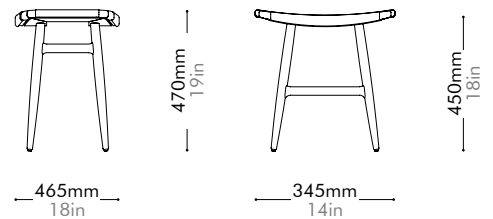

Lead time: 10-12 weeks

COM/COL		¥48,000
Fabric	C	¥48,000
	B	¥70,000
	A	¥78,000
Leather	C	¥62,000
	B	¥77,000
	A	¥92,000
PU Leather		¥48,000

Float Sofa Headrest Large

by Michele
De Lucchi

FL-S400-A4

Materials	Steel dark grey powder coat matt frame, upholstery		
Dimensions	W475 x D200 x H790mm W19" x D8" x H31"		
Weight	3.0kg 7lb		
Upholstery	0.9M 11.OSF		
Shipping Volume	0.12CBM		
Pkg Dimensions	FCL	W855 x D540 x H265mm; 5.25kg W34" x D21" x H10"; 12lb	
	LCL/AIR	W895 x D580 x H355mm; 11.29kg W35" x D23" x H14"; 25lb	

Lead time: 10-12 weeks

COM/COL		¥50,000
Fabric	C	¥50,000
	B	¥72,000
	A	¥80,000
Leather	C	¥70,000
	B	¥91,000
	A	¥109,000
PU Leather		¥50,000

Freja Stool SH450 Leather Seat by Space Copenhagen

FE-S610-LE

Materials	Solid wood frame, leather seat		
Dimensions	W465 x D345 x H470mm; SH: 450mm W18" x D14" x H19"; SH: 18"		
Weight	3.0kg 7lb		
Upholstery	5.0SF		
Shipping Volume	0.12CBM		
Pkg Dimensions	FCL	W530 x D410 x H555mm; 5.62kg W21" x D16" x H22"; 12lb	
	LCL/AIR	W570 x D450 x H645mm; 8.60kg W22" x D18" x H25"; 19lb	

Oak	Lead time: 10-12 weeks
Saddle Leather	¥157,000

Walnut	Lead time: 10-12 weeks
Saddle Leather	¥189,000

Freja Stool SH450 Leather Stripe Seat by Space Copenhagen

FE-S610-LS

Materials	Solid wood frame, leather stripe seat		
Dimensions	W465 x D345 x H470mm; SH: 450mm W18" x D14" x H19"; SH: 18"		
Weight	3.0kg 7lb		
Upholstery	7.OSF		
Shipping Volume	0.12CBM		
Pkg Dimensions	FCL	W530 x D410 x H555mm; 5.62kg W21" x D16" x H22"; 12lb	
	LCL/AIR	W570 x D450 x H645mm; 8.60kg W22" x D18" x H25"; 19lb	