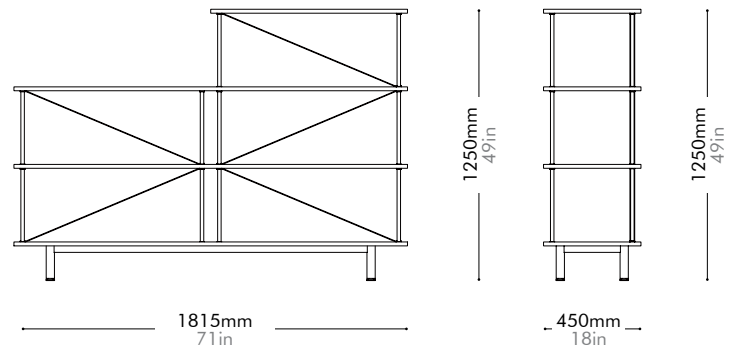

Seiton 3-1 R

by OEO Studio

SE-SF131-R

Materials	Steel black powder coat matt, wood veneer shelves		
Dimensions	W1815 x D450 x H1250mm | W71" x D18" x H49"		
Weight	42.5kg | 94lb		
Upholstery			
Shipping Volume	0.22CBM		
Pkg Dimensions	FCL	W1915 x D550 x H210mm; 46.54kg | W75" x D22" x H8"; 103lb	
	LCL/AIR	W1955 x D590 x H300mm; 59.94kg | W77" x D23" x H11"; 131lb	

Oak   Lead time: 10-12 weeks

¥335,000

Walnut   Lead time: 10-12 weeks

¥338,000