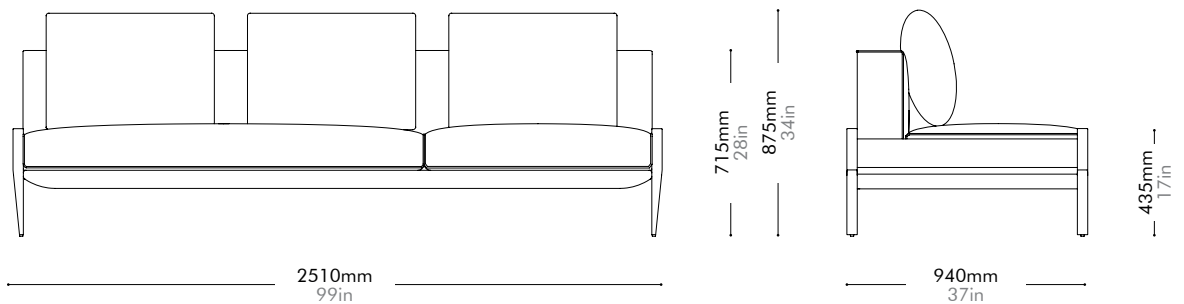

Lead time: 10-12 weeks

COM/COL		¥918,000
Fabric	C	¥918,000
	B	¥1,312,000
	A	¥1,451,000
Leather	C	¥1,363,000
	B	¥1,774,000
	A	¥2,161,000
PU Leather		¥918,000