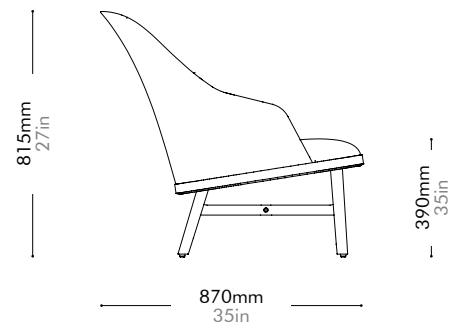

Materials	Wood veneer top, steel black powder coat sand brust		
Dimensions	C600 x H430mm C24" x H17"		
Weight	6.0kg 14lb		
Upholstery			
Shipping Volume	0.05+0.08CBM		
Pkg Dimensions	FCL	W680 x D680 x H110mm; 4.56kg W27" x D27" x H4"; 10lb	
		W410 x D410 x H485mm; 5.0kg W16" x D16" x H19"; 11lb	
	LCL/AIR	W700 x D700 x H205mm; 10.25kg W28" x D28" x H8"; 23lb	
		W430 x D430 x H580mm; 7.15kg W17" x D17" x H23"; 16lb	

Bund Lounge Chair by Neri&Hu

BU-S111

Materials	Stainless steel hairline gold, solid wood frame, upholstered moulded foam frame, upholstered seat		
Dimensions	W630 x D870 x H815mm; SH: 390mm W27" x D35" x H27"; SH: 35"		
Weight	14.9kg 33lb		
Upholstery	2.5M 41.8SF		
Shipping Volume	0.58CBM		
Pkg Dimensions	FCL	W695 x D935 x H900mm; 22.22kg W27" x D37" x H35"; 49lb	
	LCL/AIR	W715 x D955 x H995mm; 30.15kg W28" x D38" x H39"; 66lb	

Bund Bar Chair SH610 by Neri&Hu

BU-S310-610

Materials	Stainless steel hairline gold, solid wood frame, upholstered moulded foam frame, upholstered seat	
Dimensions	W425 x D465 x H825mm; SH: 610mm W17" x D18" x H32"; SH: 24"	
Weight	6.5kg 14lb	
Upholstery	0.7M 13.2SF	
Shipping Volume	0.31CBM	
Pkg Dimensions	FCL	W600 x D600 x H860mm; 11.83kg W24" x D24" x H34"; 26lb
	LCL/AIR	W620 x D620 x H955mm; 16.30kg W24" x D24" x H38"; 36lb