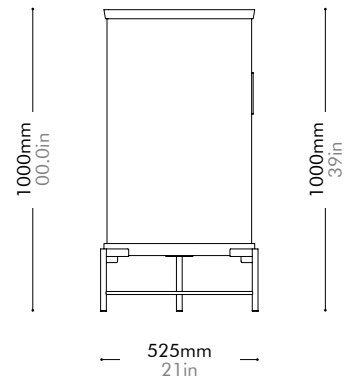

Dowry Cabinet I

by Neri&Hu

DO-C110

Materials	Solid wood with wood veneer panels, stainless steel hairline aged gold, tempered glass	
Dimensions	W1430 x D525 x H1000mm | W56" x D21" x H39"	
Weight	92.0kg | 203lb	
Upholstery		
Shipping Volume	1.2CBM	
Pkg Dimensions	FCL/LCL/AIR	W1545 x D640 x H1210mm; 133.27kg | W61" x D25" x H48"; 294lb

Oak   Lead time: 10-12 weeks

¥765,000

Walnut   Lead time: 10-12 weeks

¥856,000