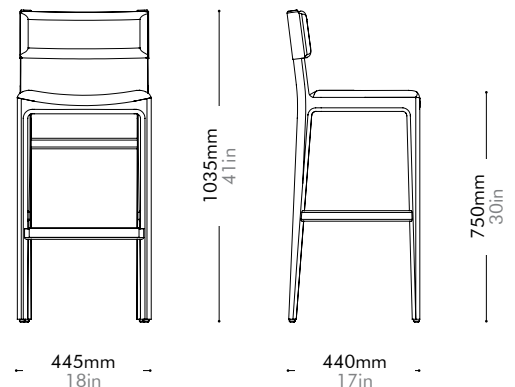

Taylor Bar Chair SH750

by Yabu Pushelberg

TA-S310-750

Materials	Solid wood frame, upholstery, stainless steel hairline aged gold		
Dimensions	W445 x D440 x H1035mm; SH: 750mm | W18" x D17" x H41"; SH: 30"		
Weight	6.5kg | 14lb		
Upholstery	1.1M | 23.0SF		
Shipping Volume	0.41CBM		
Pkg Dimensions	FCL	W600 x D600 x H1140mm; 14.07kg | W24" x D24" x H45"; 31lb	
	LCL/AIR	W620 x D620 x H1235mm; 18.54kg | W24" x D24" x H49"; 41lb	

Oak Lead time: 10-12 weeks

COM/COL		¥267,000
Fabric	C	¥267,000
	B	¥289,000
	A	¥297,000
Leather	C	¥306,000
	B	¥338,000
	A	¥368,000
PU Leather		¥267,000

Walnut Lead time: 10-12 weeks

COM/COL		¥309,000
Fabric	C	¥309,000
	B	¥330,000
	A	¥338,000
Leather	C	¥347,000
	B	¥379,000
	A	¥409,000
PU Leather		¥309,000