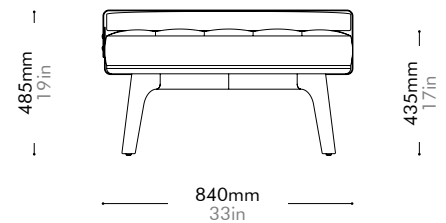

Utility Daybed

by Neri&Hu

UT-B110

Materials	Solid wood legs, veneer plywood panel, upholstery		
Dimensions	W1995 x D840 x H485mm; SH: 435mm | W79" x D33" x H19"; SH: 17"		
Weight	20.0kg | 44lb		
Upholstery	3.3M | 52.8SF		
Shipping Volume	1.06CBM		
Pkg Dimensions	FCL	W2060 x D905 x H570mm; 29.70kg | W81" x D36" x H22"; 65lb	
	LCL/AIR	W2080 x D925 x H665mm; 52.06kg | W82" x D36" x H26"; 115lb	

Oak		Lead time: 10-12 weeks
COM/COL		¥367,000
Fabric	C	¥367,000
	B	¥433,000
	A	¥456,000
Leather	C	¥429,000
	B	¥490,000
	A	¥547,000
PU Leather		¥367,000

Walnut		Lead time: 10-12 weeks
COM/COL		¥398,000
Fabric	C	¥398,000
	B	¥464,000
	A	¥487,000
Leather	C	¥460,000
	B	¥521,000
	A	¥578,000
PU Leather		¥398,000