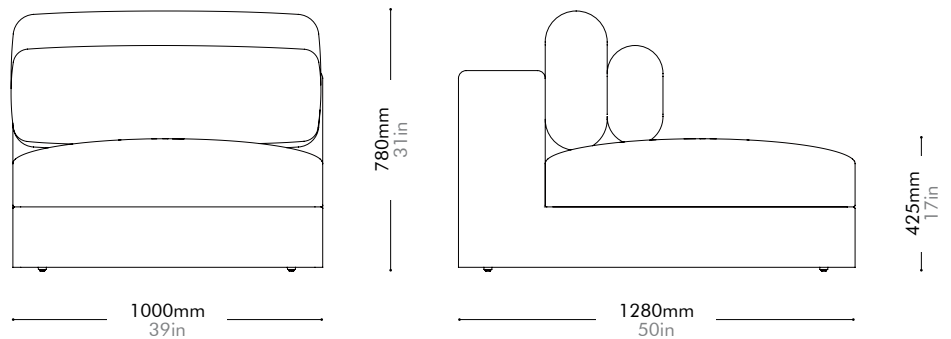

Atelier Center-Skirt

by Space
Copenhagen

AT-S410

Materials	Solid wood and plywood frame, upholstery		
Dimensions	W1000 x D1280 x H780mm; SH: 425mm | W39" x D50" x H31"; SH: 17"		
Weight	30.0kg | 66lb		
Upholstery	7.3M		
Shipping Volume	1.14CBM		
Pkg Dimensions	FCL	W1100 x D1380 x H750mm; 39.85kg | W43" x D54" x H29"; 88lb	
	LCL/AIR	W1120 x D1400 x H845mm; 58.07kg | W44" x D55" x H33"; 128lb	

Oak / Walnut Lead time: 10-12 weeks

COM/COL		¥361,000
Fabric	C	¥361,000
	B	¥515,000
	A	¥569,000