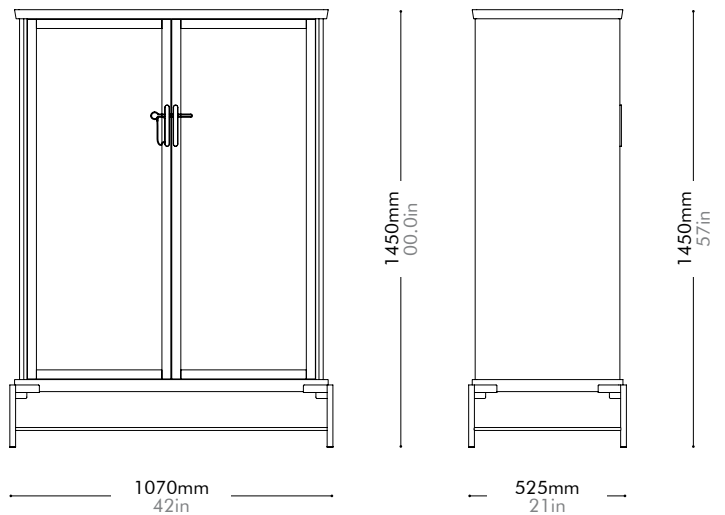

Dowry Cabinet III

by Neri&Hu

DO-C130

Materials	Solid wood with wood veneer panels, stainless steel hairline aged gold, tempered glass	
Dimensions	W1070 x D525 x H1450mm | W42" x D21" x H57"	
Weight	98.5kg | 217lb	
Upholstery		
Shipping Volume	1.26CBM	
Pkg Dimensions	FCL/LCL/AIR	W1185 x D640 x H1660mm; 141.55kg | W47" x D25" x H65"; 312lb

Oak   Lead time: 10-12 weeks

¥631,000

Walnut   Lead time: 10-12 weeks

¥663,000