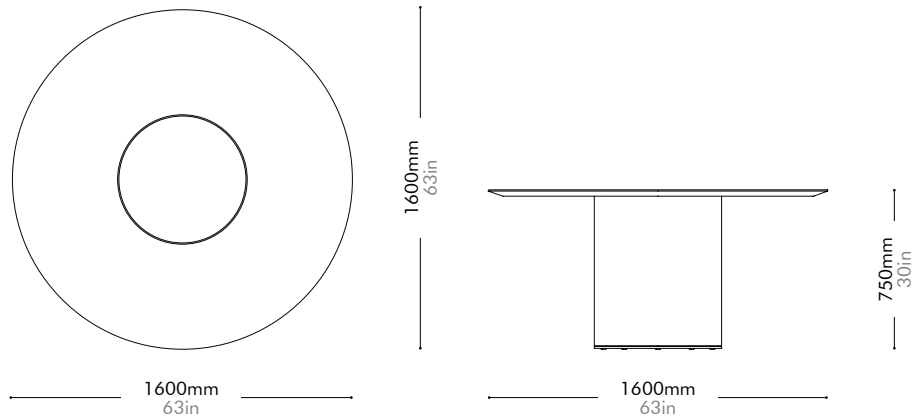

Crawford Dining Table 1 C1600 - Stone Top by Tom Fereday

CR-T410-1600-ST

Materials	Stainless steel hairline brass, wood veneer base, stainless steel brass ring, stone top in gloss paint surface		
Dimensions	C1600 x H750mm | C63" x H30"		
Weight	88.0kg | 194lb		
Upholstery			
Shipping Volume	0.39+0.35CBM		
Pkg Dimensions	FCL	W1695 x D1695 x H135mm; 53.37kg | W67" x D67" x H5"; 118lb	
		W665 x D665 x H785mm; 48.26kg | W26" x D26" x H31"; 106lb	
	LCL/AIR	W1735 x D1735 x H225mm; 88.35kg | W68" x D68" x H9"; 195lb	
		W705 x D705 x H875mm; 54.03kg | W28" x D28" x H34"; 119lb	

Oak Lead time: 10-12 weeks

Stone A **¥1,029,000**

Stone B **¥776,000**

Walnut Lead time: 10-12 weeks

Stone A **¥1,036,000**

Stone B **¥783,000**