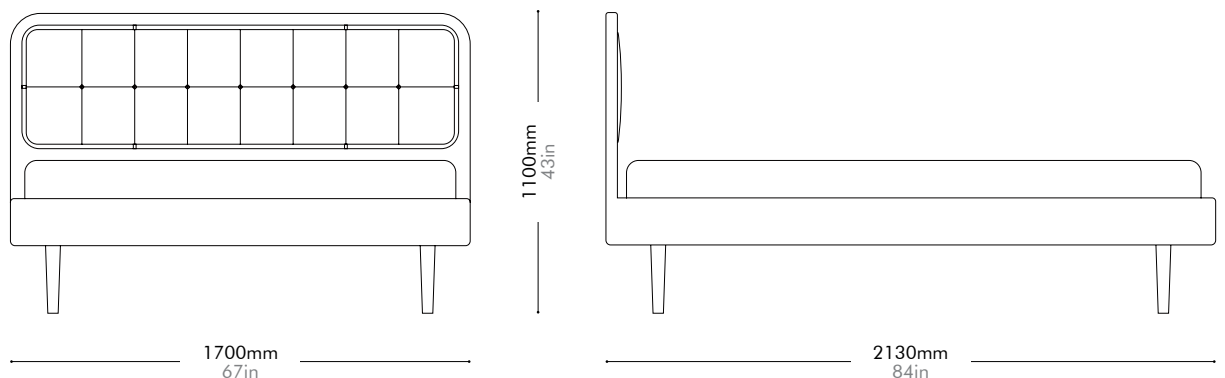

Dawn Bed

Double Size

by Space
Copenhagen

DA-B110-D

Materials	Stainless steel oil rubbed copper, steel black powder coat matt, solid wood with wood veneer frame, upholstery back		
Dimensions	W1700 x D2130 x H1100mm W67" x D84" x H43"		
Weight	48.0kg 106lb		
Upholstery	1.8M 15.0SF		
Shipping Volume	0.16+0.63CBM		
Pkg Dimensions	FCL	W2080 x D240 x H330mm; 23.43kg W82" x D9" x H13"; 52lb	
		W1800 x D1100 x H320mm; 35.53kg W71" x D43" x H13"; 78lb	
	LCL/AIR	W2120 x D280 x H420mm; 30.33kg W83" x D11" x H17"; 67lb	
		W1840 x D1140 x H410mm; 59.90kg W72" x D45" x H16"; 132lb	

Dawn Bed

Queen Size

by Space Copenhagen

DA-B110-Q

Materials	Stainless steel oil rubbed copper, steel black powder coat matt, solid wood with wood veneer frame, upholstery back		
Dimensions	W1900 x D2130 x H1100mm W75" x D84" x H43"		
Weight	52.0kg 115lb		
Upholstery	1.9M 17.0SF		
Shipping Volume	0.16+0.70CBM		
Pkg Dimensions	FCL	W2080 x D240 x H330mm; 25.43kg W82" x D9" x H13"; 56lb	
		W2000 x D1100 x H320mm; 38.24kg W79" x D43" x H13"; 84lb	
	LCL/AIR	W2120 x D280 x H420mm; 32.33kg W83" x D11" x H17"; 71lb	
		W2040 x D1140 x H410mm; 65.26kg W80" x D45" x H16"; 144lb	