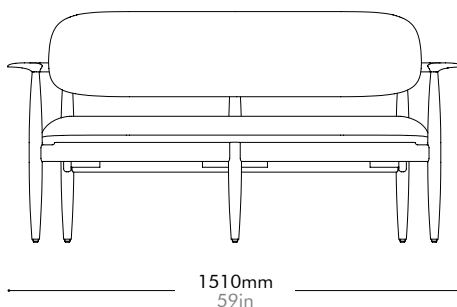

Slow Lounge Chair Two Seater by Space Copenhagen

SL-S121

Materials	Solid wood frame, upholstery		
Dimensions	W1510 x D680 x H765mm; SH: 420mm | W59" x D27" x H30"; SH: 17"		
Weight	20.0kg | 44lb		
Upholstery	3.2M | 40.0SF		
Shipping Volume	1.00CBM		
Pkg Dimensions	FCL	W1575 x D745 x H850mm; 29.67kg | W62" x D29" x H33"; 65lb	
	LCL/AIR	W1595 x D765 x H945mm; 43.85kg | W63" x D30" x H37"; 97lb	

Oak Lead time: 10-12 weeks

COM/COL		¥430,000
Fabric	C	¥430,000
	B	¥501,000
	A	¥526,000
Leather	C	¥477,000
	B	¥530,000
	A	¥579,000
PU Leather		¥430,000

Walnut Lead time: 10-12 weeks

COM/COL		¥491,000
Fabric	C	¥491,000
	B	¥562,000
	A	¥587,000
Leather	C	¥538,000
	B	¥590,000
	A	¥639,000
PU Leather		¥491,000