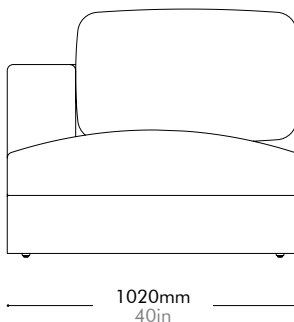

Atelier Small Chaise Lounge L-Skirt by Space Copenhagen

AT-S460-L

Materials	Solid wood and plywood frame, upholstery		
Dimensions	W1020 x D1420 x H750mm; SH: 395mm | W40" x D56" x H30"; SH: 16"		
Weight	40.0kg | 88lb		
Upholstery	6.6M		
Shipping Volume	1.23CBM		
Pkg Dimensions	FCL	W1120 x D1520 x H720mm; 50.30kg | W44" x D60" x H28"; 111lb	
	LCL/AIR	W1140 x D1540 x H815mm; 70.70kg | W45" x D61" x H32"; 156lb	

Oak / Walnut Lead time: 10-12 weeks

COM/COL		¥394,000
Fabric	C	¥394,000
	B	¥538,000
	A	¥589,000