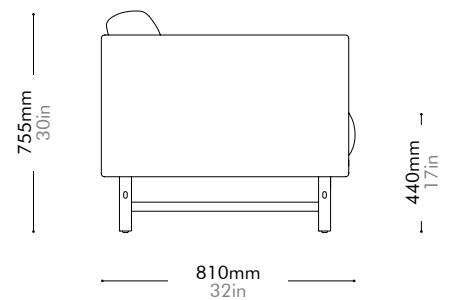

SW Sofa

Two Seater

by OEO Studio

SW-S411

Materials	Solid oak base, upholstery		
Dimensions	W1600 x D810 x H755mm; SH: 440mm | W63" x D32" x H30"; SH: 17"		
Weight	78.5kg | 173lb		
Upholstery	11.0M | 187.OSF	Fabric + Leather	8.8M+44.OSF
Shipping Volume	1.30CBM		
Pkg Dimensions	FCL	W1685 x D895 x H860mm; 89.67kg | W66" x D35" x H34"; 198lb	
	LCL/AIR	W1705 x D915 x H955mm; 107.79kg | W67" x D36" x H38"; 238lb	

Oak	Lead time: 10-12 weeks	
COM/COL		¥512,000
Fabric	C	¥512,000
	B	¥757,000
	A	¥844,000
Leather	C	¥765,000
	B	¥1,006,000
	A	¥1,232,000
PU Leather		¥512,000

Oak	Lead time: 10-12 weeks	
Fabric + Leather	C+C	¥576,000
	C+B	¥632,000
	C+A	¥686,000
	B+C	¥772,000
	B+B	¥829,000
	B+A	¥882,000
	A+C	¥841,000
	A+B	¥898,000
	A+A	¥951,000