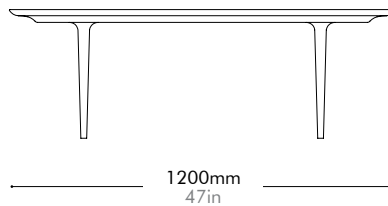

Lunar Coffee Table W1200

by Space Copenhagen

LN-T210-1200

Materials	Solid wood legs, wood veneer top	
Dimensions	W1200 x D650 x H400mm | W47" x D26" x H16"	
Weight	17.4kg | 39lb	
Upholstery		
Shipping Volume	0.11 + 0.02CBM	
Pkg Dimensions	FCL	W1280 x D730 x H120mm; 18.78kg | W50" x D29" x H5"; 41lb
		W209 x D209 x H452mm; 3.38kg | W8" x D8" x H18"; 7lb
	LCL/AIR	W1300 x D750 x H215mm; 30.10kg | W51" x D30" x H8"; 66lb
		W209 x D209 x H452mm; 3.89kg | W8" x D8" x H18"; 9lb

Oak Lead time: 10-12 weeks

¥246,000

Walnut Lead time: 10-12 weeks

¥304,000