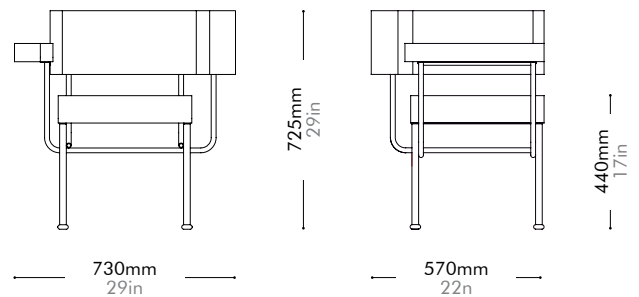

Cotton Club Lounge Chair (1988) by Carlo Forcolini

CF-S111

Materials	Steel black powder coat matt, upholstery	
Dimensions	W730 x D570 x H725mm; SH: 440mm | W29" x D22" x H29"; SH: 17"	
Weight	13.5kg | 30lb	
Upholstery	1.7M | 30.8SF	
Shipping Volume	0.41CBM	
Pkg Dimensions	FCL	W795 x D635 x H810mm; 19.30kg | W31" x D25" x H32"; 43lb
	LCL/AIR	W815 x D655 x H905mm; 25.50kg | W32" x D26" x H36"; 56lb

Lead time: 10-12 weeks

COM/COL		¥194,000
Fabric	C	¥194,000
	B	¥228,000
	A	¥240,000
Leather	C	¥234,000
	B	¥271,000
	A	¥306,000
PU Leather		¥194,000