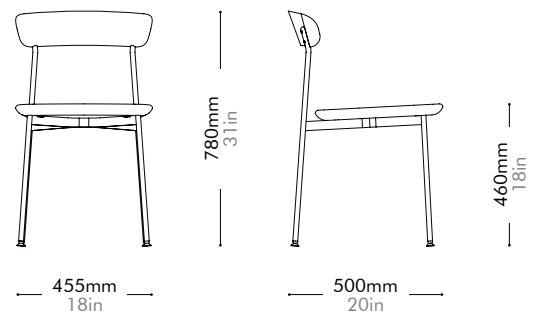

Crawford Dining Chair U by Tom Fereday

CR-S210-UP

Materials	Steel black powder coat matt, upholstered seat, solid wood back		
Dimensions	W455 x D500 x H780mm; SH: 460mm | W18" x D20" x H31"; SH: 18"		
Weight	6.0kg | 13lb		
Upholstery	0.6M | 10.0SF		
Shipping Volume	0.30CBM		
Pkg Dimensions	FCL	W600 x D600 x H830mm; 11.11kg | W24" x D24" x H33"; 25lb	
	LCL/AIR	W620 x D620 x H925mm; 15.58kg | W24" x D24" x H36"; 34lb	

Oak / Walnut Lead time: 10-12 weeks

COM/COL		¥157,000
Fabric	C	¥157,000
	B	¥168,000
	A	¥172,000
Leather	C	¥171,000
	B	¥184,000
	A	¥196,000
PU Leather		¥157,000