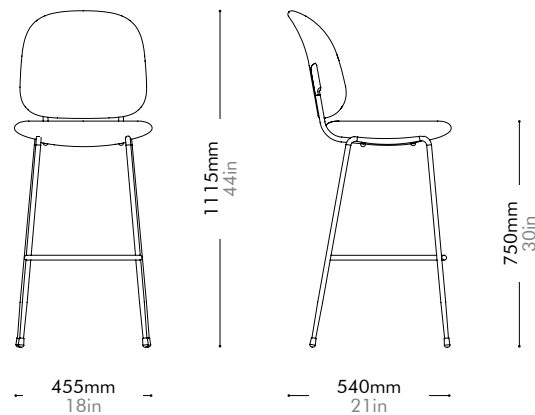

Lead time: 10-12 weeks

COM/COL		¥127,000
Fabric	C	¥127,000
	B	¥154,000
	A	¥164,000
Leather	C	¥164,000
	B	¥197,000
	A	¥228,000
PU Leather		¥127,000

Industry Bar Chair SH610 by Neri&Hu

IN-S310-610

Materials	Steel black powder coat matt, polypropylene seat and back, upholstery		
Dimensions	W455 x D540 x H975mm; SH: 610mm W18" x D21" x H38"; SH: 24"		
Weight	7.2kg 16lb		
Upholstery	1.1M 24.OSF		
Shipping Volume	0.36CBM		
Pkg Dimensions	FCL	W600 x D600x H1000mm; 13.60kg W24" x D24" x H39"; 30lb	
	LCL/AIR	W620 x D620 x H1095mm; 18.07kg W24" x D24" x H43"; 40lb	

Lead time: 10-12 weeks

COM/COL		¥129,000
Fabric	C	¥129,000
	B	¥153,000
	A	¥162,000
Leather	C	¥164,000
	B	¥195,000
	A	¥224,000
PU Leather		¥129,000

Industry Bar Chair SH750

by Neri&Hu

IN-S310-750

Materials	Steel black powder coat matt, polypropylene seat and back, upholstery		
Dimensions	W455 x D540 x H1115mm; SH: 750mm W18" x D21" x H44"; SH: 30"		
Weight	8.0kg 18lb		
Upholstery	1.1M 24.OSF		
Shipping Volume	0.41CBM		
Pkg Dimensions	FCL	W600 x D600 x H1140mm; 15.57kg W24" x D24" x H45"; 34lb	
	LCL/AIR	W620 x D620 x H1235mm; 20.04kg W24" x D24" x H49"; 44lb	

Lead time: 10-12 weeks

COM/COL		¥133,000
Fabric	C	¥133,000
	B	¥157,000
	A	¥165,000
Leather	C	¥168,000
	B	¥198,000
	A	¥227,000
PU Leather		¥133,000

Infinity Straight

by Space

Copenhagen

IF-S410

Materials	Solid wood and plywood frame, upholstery	
Dimensions	W900 x D900 x H760mm; SH: 410mm W35" x D35" x H30"; SH: 16"	
Weight	35.5kg 78lb	
Upholstery	4.2M 66.0SF	
Shipping Volume	0.79CBM	
Pkg Dimensions	FCL	W965 x D965 x H845mm; 43.69kg W38" x D38" x H30"; 96lb
	LCL/AIR	W985 x D985 x H940mm; 54.96kg W39" x D39" x H37"; 121lb