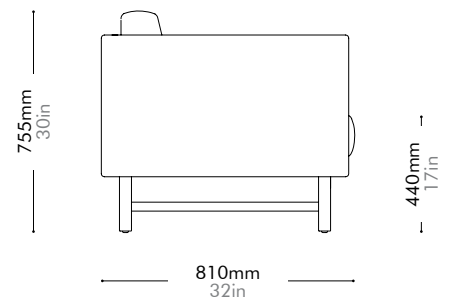

SW-S421

Materials	Solid oak base, upholstery		
Dimensions	W2300 x D810 x H755mm; SH: 440mm | W91" x D32" x H30"; SH: 17"		
Weight	103.5kg | 228lb		
Upholstery	13.2M | 253.0SF	Fabric + Leather	11.0M+55.0SF
Shipping Volume	1.84CBM		
Pkg Dimensions	FCL	W2385 x D895 x H860mm; 117.74kg | W94" x D35" x H34"; 260lb	
	LCL/AIR	W2405 x D915 x H955mm; 143.31kg | W95" x D36" x H38"; 316lb	

Oak		Lead time: 10-12 weeks
COM/COL		¥598,000
Fabric	C	¥598,000
	B	¥892,000
	A	¥995,000
Leather	C	¥957,000
	B	¥1,283,000
	A	¥1,589,000
PU Leather		¥598,000

Oak		Lead time: 10-12 weeks
Fabric + Leather	C+C	¥683,000
	C+B	¥753,000
	C+A	¥820,000
	B+C	¥928,000
	B+B	¥999,000
	B+A	¥1,065,000
	A+C	¥1,014,000
	A+B	¥1,085,000
	A+A	¥1,151,000