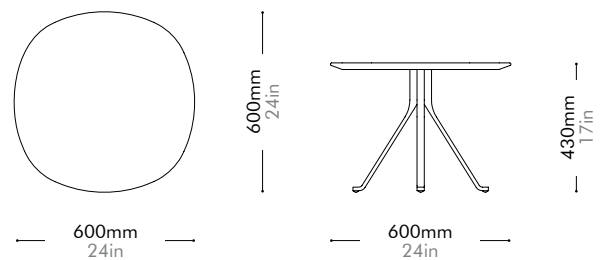

Materials	Wood veneer top, steel black powder coat sand brust		
Dimensions	C600 x H430mm C24" x H17"		
Weight	6.0kg 14lb		
Upholstery			
Shipping Volume	0.05+0.08CBM		
Pkg Dimensions	FCL	W680 x D680 x H110mm; 4.56kg W27" x D27" x H4"; 10lb	
		W410 x D410 x H485mm; 5.0kg W16" x D16" x H19"; 11lb	
	LCL/AIR	W700 x D700 x H205mm; 10.25kg W28" x D28" x H8"; 23lb	
		W430 x D430 x H580mm; 7.15kg W17" x D17" x H23"; 16lb	

Oak Lead time: 10-12 weeks

¥153,000

Walnut Lead time: 10-12 weeks

¥172,000

Blink Side Table - Stone Top by Yabu Pushelberg

BL-T110-600-ST

Materials	Stone top in gloss paint surface, steel black powder coat sand brus		
Dimensions	C600 x H430mm C24" x H17"		
Weight	14.5kg 32lb		
Upholstery			
Shipping Volume	0.11+0.08CBM		
Pkg Dimensions	FCL	W710 x D710 x H215mm; 20.46kg W28" x D28" x H8"; 45lb	
		W410 x D410 x H485mm; 5.0kg W16" x D16" x H19"; 11lb	
	LCL/AIR	W710 x D710 x H215mm; 20.46kg W28" x D28" x H8"; 45lb	
		W430 x D430 x H580mm; 7.15kg W17" x D17" x H23"; 16lb	

Stone A Lead time: 10-12 weeks

¥247,000

Stone B Lead time: 10-12 weeks

¥173,000

Blink Coffee Table - Wood Top by Yabu Pushelberg

BL-T210-1080-WD

Materials	Wood veneer top, steel black powder coat sand burst		
Dimensions	C1080 x H380mm C43" x H15"		
Weight	27.3kg 60lb		
Upholstery			
Shipping Volume	0.16+0.23CBM		
Pkg Dimensions	FCL	W1160 x D1160 x H120mm; 22.4kg W46" x D46" x H5"; 49lb	
		W730 x D730 x H430mm; 12.36kg W29" x D29" x H17"; 27lb	
	LCL/AIR	W1180 x D1180 x H215mm; 38.58kg W46" x D46" x H8"; 85lb	
		W750 x D750 x H525mm; 18.9kg W30" x D30" x H21"; 42lb	