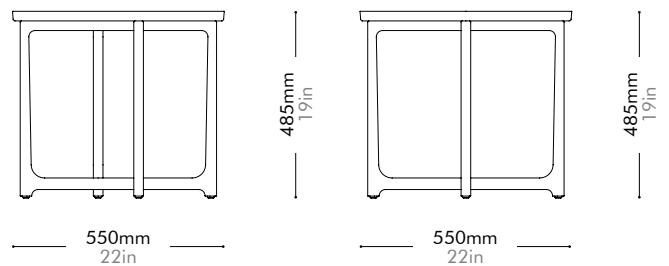

Lyrical High Side Table by Nei&Hu

LY-T110-550

Materials	Solid wood legs, wood veneer top	
Dimensions	C550 x H485mm | C22" x H19"	
Weight	3.5kg | 8lb	
Upholstery		
Shipping Volume	0.21CBM	
Pkg Dimensions	FCL	W615 x D615 x H550mm; 6.89kg | W24" x D24" x H22"; 15lb
	LCL/AIR	W635 x D635 x H645mm; 11.58kg | W25" x D25" x H25"; 26lb

Oak	Lead time: 10-12 weeks
	¥136,000

Walnut	Lead time: 10-12 weeks
	¥165,000