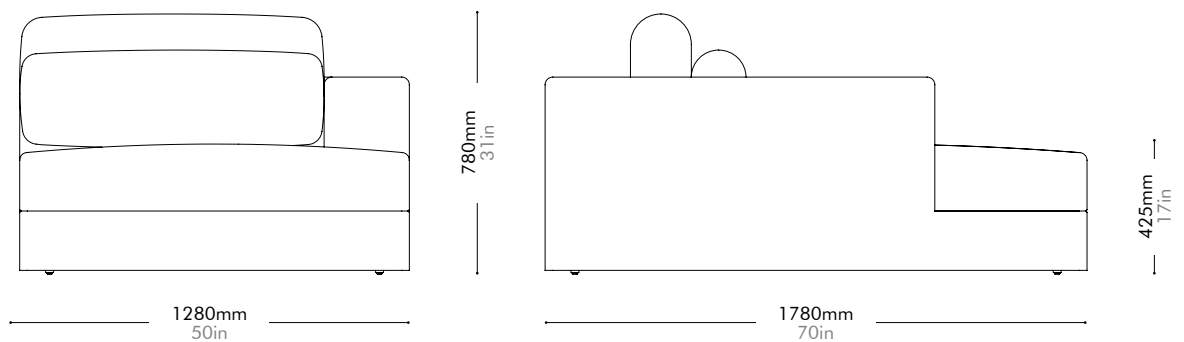

Atelier Chaise Lounge R-Skirt by Space Copenhagen

AT-S430-R

Materials	Solid wood and plywood frame, upholstery		
Dimensions	W1280 x D1780 x H780mm; SH: 425mm | W50" x D70" x H31"; SH: 17"		
Weight	60.0kg | 132lb		
Upholstery	11.2M		
Shipping Volume	1.95CBM		
Pkg Dimensions	FCL	W1380 x D1880 x H750mm; 74.0kg | W54" x D74" x H30"; 163lb	
	LCL/AIR	W1400 x D1900 x H845mm; 104.91kg | W55" x D75" x H33"; 231lb	

Oak / Walnut Lead time: 10-12 weeks

COM/COL		¥545,000
Fabric	C	¥545,000
	B	¥784,000
	A	¥867,000