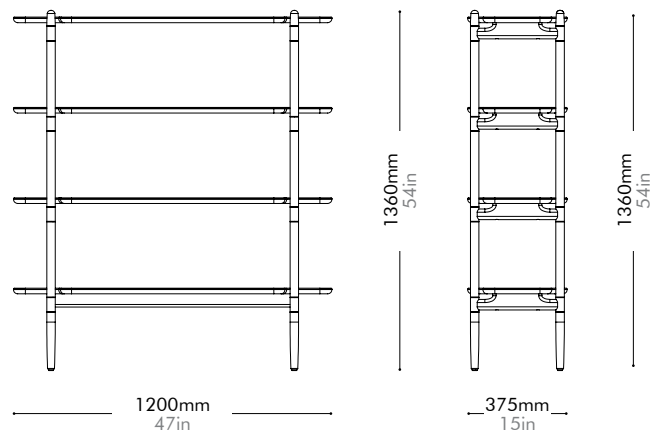

Oak Lead time: 10-12 weeks
¥394,000

Walnut Lead time: 10-12 weeks
¥452,000

Slow Shelf 3

by Space
Copenhagen

SL-SF110-3

Materials Solid wood frame, wood veneer shelves, stainless steel oil rubbed copper

Dimensions W1200 x D375 x H1020mm | W47" x D15" x H40"