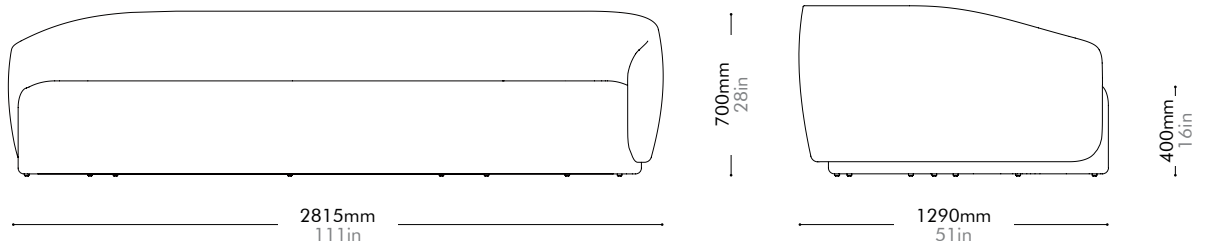

Taylor Sofa

by Yabu Pushelberg

TA-S420

Materials	Solid wood plywood frame, upholstery		
Dimensions	W2815 x D1290 x H700mm; SH: 400mm | W111" x D51" x H28"; SH: 16"		
Weight	80.0kg | 176lb		
Upholstery	12.1M | 297.OSF		
Shipping Volume	2.70CBM		
Pkg Dimensions	FCL	W2985 x D1125 x H805mm;98.29kg | W118" x D44" x H32"; 217lb	
	LCL/AIR	W3025 x D1165 x H895mm;139.24kg | W119" x D46" x H35"; 307lb	

Lead time: 10-12 weeks

COM/COL		¥781,000
Fabric	C	¥781,000
	B	¥1,051,000
	A	¥1,146,000
Leather	C	¥1,238,000
	B	¥1,620,000
	A	¥1,979,000
PU Leather		¥781,000