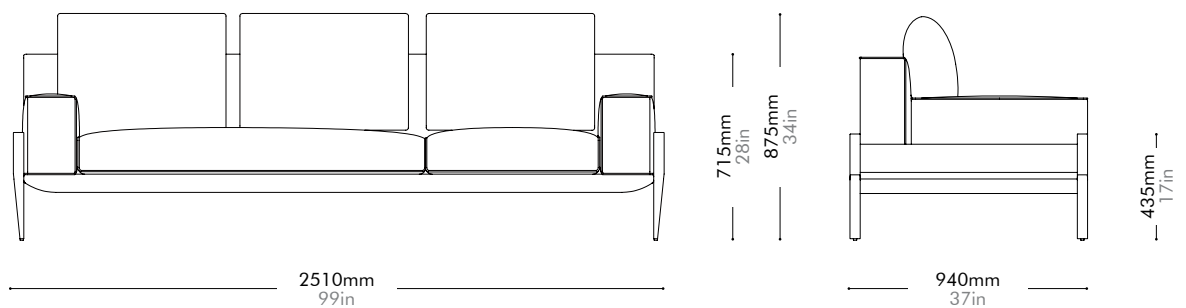

Lead time: 10-12 weeks

COM/COL		¥981,000
Fabric	C	¥981,000
	B	¥1,412,000
	A	¥1,563,000
Leather	C	¥1,435,000
	B	¥1,863,000
	A	¥2,265,000
PU Leather		¥981,000