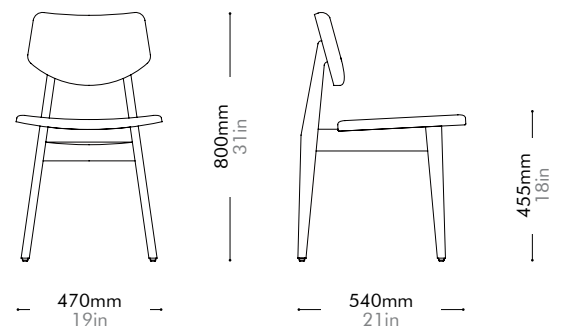

Risom C276 Chair by Jens Risom

RI-S220-UP

Materials	Solid wood frame, upholstery		
Dimensions	W470 x D540 x H800mm; SH: 455mm | W19" x D21" x H31"; SH: 18"		
Weight	4.5kg | 10lb		
Upholstery	0.8M | 12.0SF		
Shipping Volume	0.29CBM		
Pkg Dimensions	FCL	W535 x D605 x H885mm; 9.79kg | W21" x D24" x H35"; 22lb	
	LCL/AIR	W575 x D645 x H975mm; 14.1kg | W23" x D25" x H38"; 31lb	

Oak Lead time: 10-12 weeks

COM/COL		¥151,000
Fabric	C	¥151,000
	B	¥173,000
	A	¥181,000
Leather	C	¥164,000
	B	¥180,000
	A	¥195,000
PU Leather		¥151,000

Walnut Lead time: 10-12 weeks

COM/COL		¥170,000
Fabric	C	¥170,000
	B	¥192,000
	A	¥199,000
Leather	C	¥183,000
	B	¥199,000
	A	¥214,000
PU Leather		¥170,000