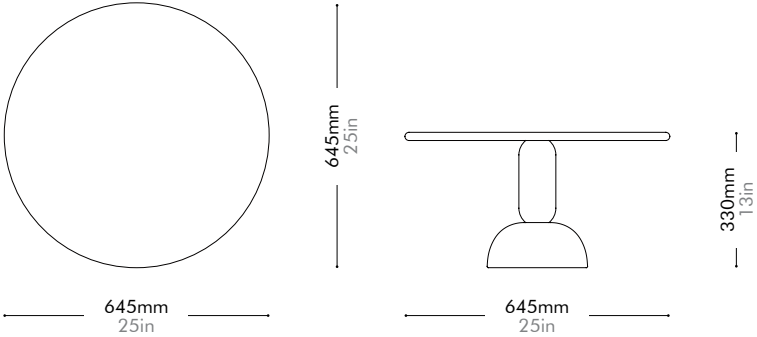

Taiko

Side Table C645

by Studio
Stefan Scholten

TK-T110-645

Materials	Terrazzo, steel black powder coat matt	
Dimensions	C645 x H330mm | C25" x H13"	
Weight	30.0kg | 66lb	
Upholstery		
Shipping Volume	0.19CBM	
Pkg Dimensions	FCL/LCL/AIR	W705 x D705 x H390mm; 41.67kg | W28" x D28" x H15"; 92lb

Lead time: 10-12 weeks

TERRAZZO **¥165,000**