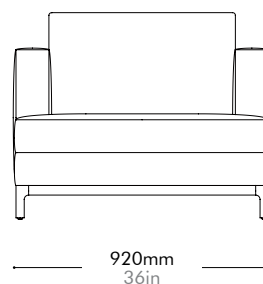

QI Sofa

One Seater

by Neri&Hu

QI-S410

Materials	Solid wood base, upholstery	
Dimensions	W920 x D920 x H755mm; SH: 385mm | W36" x D36" x H30"; SH: 15"	
Weight	47.0kg | 104lb	
Upholstery	5.8M | 137.5SF	
Shipping Volume	0.69CBM	
Pkg Dimensions	FCL	W985 x D985 x H710mm; 54.18kg | W39" x D39" x H28"; 119lb
	LCL/AIR	W1005 x D1005 x H805mm; 65.92kg | W40" x D40" x H32"; 145lb

Oak Lead time: 10-12 weeks

COM/COL		¥383,000
Fabric	C	¥383,000
	B	¥511,000
	A	¥556,000
Leather	C	¥588,000
	B	¥763,000
	A	¥926,000
PU Leather		¥383,000

Walnut Lead time: 10-12 weeks

COM/COL		¥401,000
Fabric	C	¥401,000
	B	¥529,000
	A	¥573,000
Leather	C	¥606,000
	B	¥780,000
	A	¥944,000
PU Leather		¥401,000