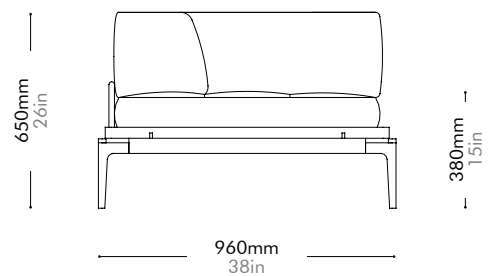

DS-S420-L

Materials	Solid wood and wood veneer base, stainless steel hairline aged gold legs and brackets, upholstery		
Dimensions	W2180 x D960 x H650mm; SH: 380mm | W86" x D38" x H26"; SH: 15"		
Weight	100.0kg | 221lb		
Upholstery	5.1M | 110.0SF	Fabric + Leather	1.3M+80.0SF
Shipping Volume	1.79CBM		
Pkg Dimensions	FCL	W2265 x D1045 x H755mm; 113.59kg | W89" x D41" x H30"; 250lb	
	LCL/AIR	W2305 x D1085 x H845mm; 142.65kg | W91" x D43" x H33"; 314lb	

Oak		Lead time: 10-12 weeks
COM/COL		¥714,000
Fabric	C	¥714,000
	B	¥827,000
	A	¥866,000
Leather	C	¥873,000
	B	¥1,012,000
	A	¥1,142,000
PU Leather		¥714,000

Walnut		Lead time: 10-12 weeks
COM/COL		¥747,000
Fabric	C	¥747,000
	B	¥860,000
	A	¥900,000
Leather	C	¥906,000
	B	¥1,045,000
	A	¥1,175,000
PU Leather		¥747,000