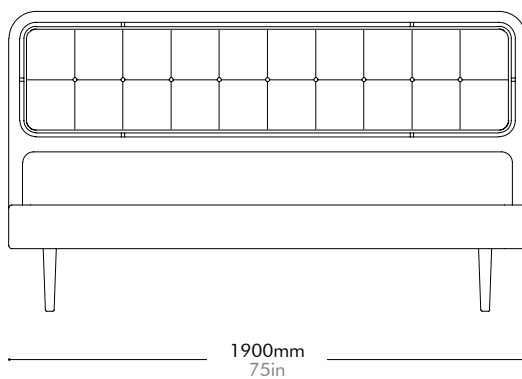

Dawn Bed

Double Size

by Space
Copenhagen

DA-B110-D

Materials	Stainless steel oil rubbed copper, steel black powder coat matt, solid wood with wood veneer frame, upholstery back		
Dimensions	W1700 x D2130 x H1100mm W67" x D84" x H43"		
Weight	48.0kg 106lb		
Upholstery	1.8M 15.0SF		
Shipping Volume	0.16+0.63CBM		
Pkg Dimensions	FCL	W2080 x D240 x H330mm; 23.43kg W82" x D9" x H13"; 52lb	
		W1800 x D1100 x H320mm; 35.53kg W71" x D43" x H13"; 78lb	
	LCL/AIR	W2120 x D280 x H420mm; 30.33kg W83" x D11" x H17"; 67lb	
		W1840 x D1140 x H410mm; 59.90kg W72" x D45" x H16"; 132lb	

Dawn Bed

Queen Size

by Space Copenhagen

DA-B110-Q

Materials	Stainless steel oil rubbed copper, steel black powder coat matt, solid wood with wood veneer frame, upholstery back		
Dimensions	W1900 x D2130 x H1100mm W75" x D84" x H43"		
Weight	52.0kg 115lb		
Upholstery	1.9M 17.0SF		
Shipping Volume	0.16+0.70CBM		
Pkg Dimensions	FCL	W2080 x D240 x H330mm; 25.43kg W82" x D9" x H13"; 56lb	
		W2000 x D1100 x H320mm; 38.24kg W79" x D43" x H13"; 84lb	
	LCL/AIR	W2120 x D280 x H420mm; 32.33kg W83" x D11" x H17"; 71lb	
		W2040 x D1140 x H410mm; 65.26kg W80" x D45" x H16"; 144lb	

Dawn Bed

King Size

by Space Copenhagen

DA-B110-K

Materials	Stainless steel oil rubbed copper, steel black powder coat matt, solid wood with wood veneer frame, upholstery back		
Dimensions	W2100 x D2130 x H1100mm W83" x D84" x H43"		
Weight	56.0kg 123lb		
Upholstery	2.0M 19.OSF		
Shipping Volume	0.17+0.77CBM		
Pkg Dimensions	FCL	W2180 x D240 x H330mm; 27.58kg W86" x D9" x H13"; 61lb	
		W2200 x D1100 x H320mm; 40.95kg W87" x D43" x H13"; 90lb	
	LCL/AIR	W2220 x D280 x H420mm; 34.80kg W87" x D11" x H17"; 77lb	
		W2240 x D1140 x H410mm; 70.62kg W88" x D45" x H16"; 156lb	