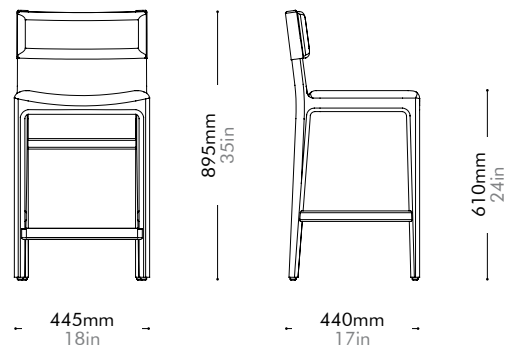

Taylor Bar Chair SH610

by Yabu Pushelberg

TA-S310-610

Materials	Solid wood frame, upholstery, stainless steel hairline aged gold		
Dimensions	W445 x D440 x H895mm; SH: 610mm | W18" x D17" x H35"; SH: 24"		
Weight	6.0kg | 13lb		
Upholstery	1.1M | 23.0SF		
Shipping Volume	0.36CBM		
Pkg Dimensions	FCL	W600 x D600 x H1000mm; 12.40kg | W24" x D24" x H39"; 27lb	
	LCL/AIR	W620 x D620 x H1095mm; 16.87kg | W24" x D24" x H43"; 37lb	

Oak Lead time: 10-12 weeks

COM/COL		¥262,000
Fabric	C	¥262,000
	B	¥284,000
	A	¥291,000
Leather	C	¥300,000
	B	¥332,000
	A	¥362,000
PU Leather		¥262,000

Walnut Lead time: 10-12 weeks

COM/COL		¥297,000
Fabric	C	¥297,000
	B	¥319,000
	A	¥327,000
Leather	C	¥336,000
	B	¥368,000
	A	¥398,000
PU Leather		¥297,000