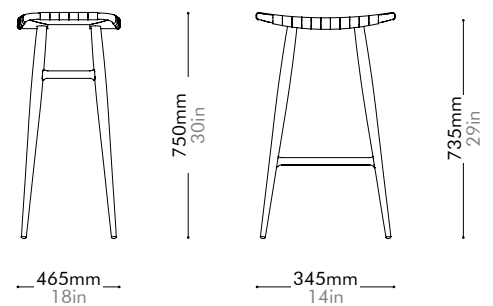

Oak	Lead time: 10-12 weeks
Saddle Leather	¥168,000

Walnut	Lead time: 10-12 weeks
Saddle Leather	¥200,000

Freja Bar Stool SH750 Leather Stripe Seat by Space Copenhagen

FE-S320-LS

Materials	Solid wood frame, leather stripe seat		
Dimensions	W465 x D345 x H750mm; SH: 735mm W18" x D14" x H30"; SH: 29"		
Weight	3.6kg 8lb		
Upholstery	7.0SF		
Shipping Volume	0.18CBM		
Pkg Dimensions	FCL	W530 x D410 x H835mm; 7.85kg W21" x D16" x H33"; 17lb	
	LCL/AIR	W570 x D450 x H925mm; 10.83kg W22" x D18" x H36"; 24lb	

Oak	Lead time: 10-12 weeks
Saddle Leather	¥168,000

Walnut	Lead time: 10-12 weeks
Saddle Leather	¥199,000

Freja Bar Stool SH750 Paper Cord Seat by Space Copenhagen

FE-S320-PC

Materials	Solid wood frame, paper cord seat		
Dimensions	W465 x D345 x H750mm; SH: 735mm W18" x D14" x H30"; SH: 29"		
Weight	3.6kg 8lb		
Upholstery			
Shipping Volume	0.18CBM		
Pkg Dimensions	FCL	W530 x D410 x H835mm; 7.85kg W21" x D16" x H33"; 17lb	
	LCL/AIR	W570 x D450 x H925mm; 10.83kg W22" x D18" x H36"; 24lb	