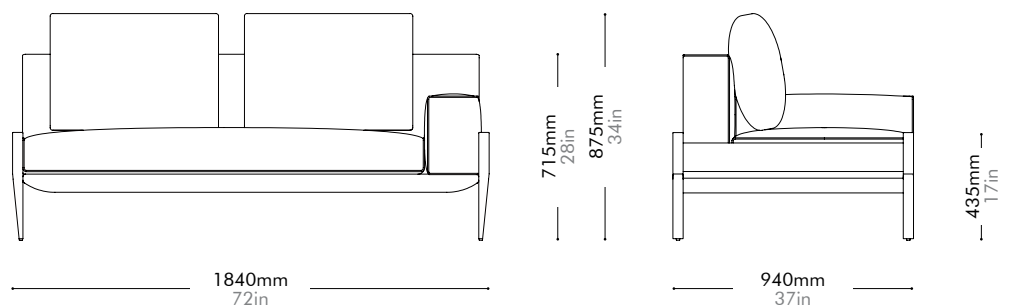

Float Sofa 2 Seater - 1 Arm by Michele De Lucchi

FL-S422

Materials	Steel dark grey powder coat matt frame, upholstery		
Dimensions	W1840 x D940 x H715(875)mm; SH: 435mm | W72" x D37" x H28(34)"; SH: 17"		
Weight	75.0kg | 165lb		
Upholstery	6.8M | 160.0SF		
Shipping Volume	1.10CBM		
Pkg Dimensions	FCL	W1925 x D1025 x H560mm; 84.85kg | W76" x D40" x H22"; 187lb	
	LCL/AIR	W1965 x D1065 x H650mm; 109.16kg | W77" x D42" x H26"; 241lb	

Lead time: 10-12 weeks

COM/COL		¥722,000
Fabric	C	¥722,000
	B	¥921,000
	A	¥992,000
Leather	C	¥1,006,000
	B	¥1,253,000
	A	¥1,486,000
PU Leather		¥722,000