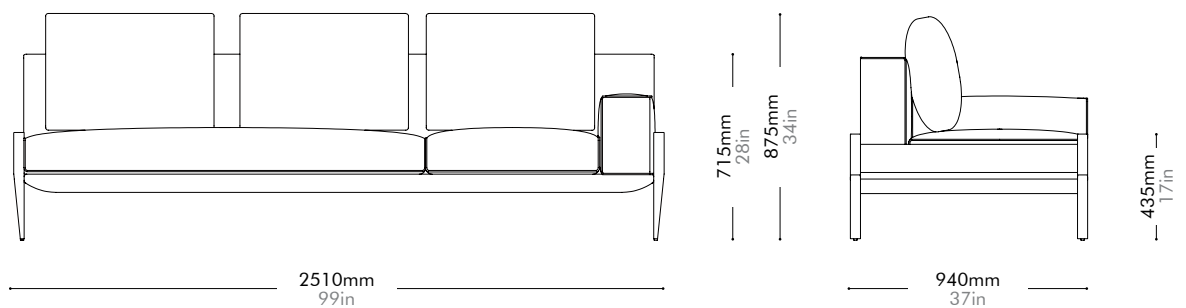

Lead time: 10-12 weeks

COM/COL		¥930,000
Fabric	C	¥930,000
	B	¥1,298,000
	A	¥1,428,000
Leather	C	¥1,324,000
	B	¥1,695,000
	A	¥2,044,000
PU Leather		¥930,000