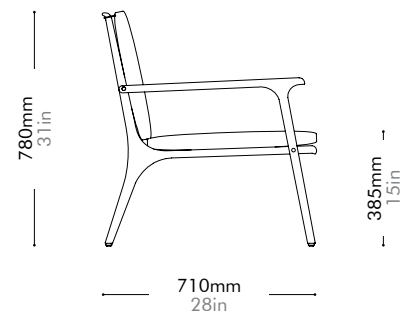

Rén Lounge Chair Two Seater by Space Copenhagen

RN-S121

Materials	Solid wood legs, stainless steel hairline gold, wood veneer frame, upholstered cushion, down filling		
Dimensions	W1400 x D710 x H780mm; SH: 385mm | W55" x D28" x H31"; SH: 15"		
Weight	23.0kg | 51lb		
Upholstery	2.8M | 55.0SF		
Shipping Volume	1.04CBM		
Pkg Dimensions	FCL	W1485 x D795 x H885mm; 32.95kg | W58" x D58" x H35"; 73lb	
	LCL/AIR	W1505 x D815 x H980mm; 47.21kg | W59" x D59" x H39"; 104lb	

Oak		Lead time: 10-12 weeks
COM/COL		¥533,000
Fabric	C	¥533,000
	B	¥584,000
	A	¥602,000
Leather	C	¥656,000
	B	¥752,000
	A	¥843,000
PU Leather		¥533,000

Walnut		Lead time: 10-12 weeks
COM/COL		¥631,000
Fabric	C	¥631,000
	B	¥683,000
	A	¥701,000
Leather	C	¥754,000
	B	¥851,000
	A	¥941,000
PU Leather		¥631,000