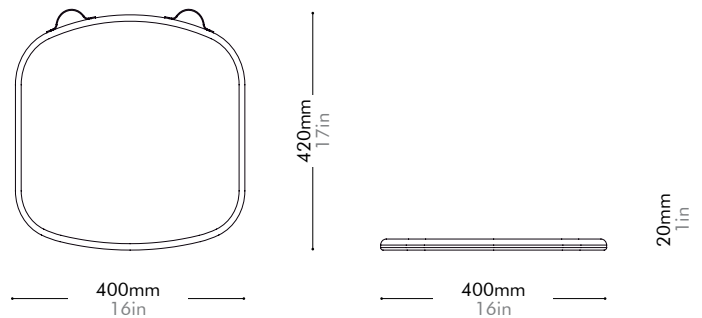

Exchange Dining Chair / Bar Chair / Highback Chair Seat Cushion by CRÈME

EX-S200-A2

Materials	Upholstery
Dimensions	W400x D420 x H20mm | W16" x D17" x H1"
Weight	0.4kg | 1lb
Upholstery	0.5M | 8.5SF
Shipping Volume	
Pkg Dimensions	

Lead time: 10-12 weeks

COM/COL		¥14,000
Fabric	C	¥14,000
	B	¥24,000
	A	¥27,000
Leather	C	¥24,000
	B	¥33,000
	A	¥42,000
PU Leather		¥14,000