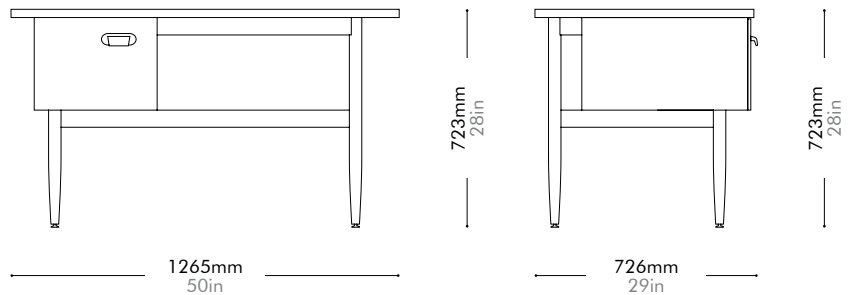

Oak Lead time: 10-12 weeks

¥325,000

Walnut Lead time: 10-12 weeks

¥382,000

Dune

by Space
Copenhagen

WL-R001-S / WL-R001-M / WL-R001-L

Materials	100% Pure new zealand wool
Dimensions	S: L2000 x W1400mm L79" x W55"
	M: L2400 x W1700mm L94" x W67"
	L: L3000 x W2400mm L118" x W94"
Weight	S: 11.0kg / M: 21.0kg / L: 37.0kg S: 24lb / M: 46lb / L:82lb
Shipping Volume	S: 0.13 / M: 0.16 / L: 0.22 CBM
Pkg Dimensions	FCL/LCL/AIR S: C300 x H1450mm; 29.0kg C12" x H57"; 64lb
	FCL/LCL/AIR M: C300 x H1750mm; 43.0kg C12" x H69"; 95lb
	FCL/LCL/AIR L: C300 x H2450mm; 67.0kg C12" x H96"; 148lb