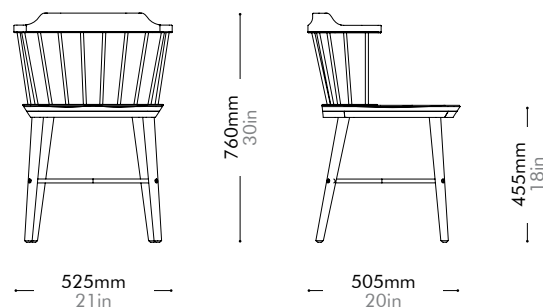

Exchange Dining Chair 2.0

by CRÈME

EX-S211-R2

Materials	Solid wood frame, wood veneer seat, steel black powder coat matt
Dimensions	W525 x D505 x H760mm; SH: 455mm | W21" x D20" x H30"; SH: 18"
Weight	7.5kg | 17lb

Upholstery

Shipping Volume 0.30CBM

Pkg Dimensions	FCL	W600 x D600 x H830mm; 12.61kg | W24" x D24" x H33"; 28lb
	LCL/AIR	W620 x D620 x H925mm; 17.08kg | W25" x D25" x H36"; 38lb

Oak Lead time: 10-12 weeks
¥184,000

Walnut Lead time: 10-12 weeks
¥205,000