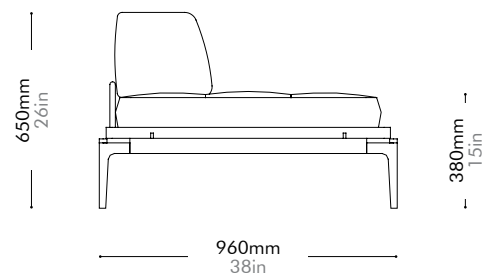

DS-S430-L

Materials	Solid wood and wood veneer base, stainless steel hairline aged gold legs and brackets, upholstery		
Dimensions	W2180 x D960 x H650mm; SH: 380mm | W86" x D38" x H26"; SH: 15"		
Weight	95.0kg | 209lb		
Upholstery	4.5M | 90.OSF	Fabric + Leather	1.6M+70.OSF
Shipping Volume	1.79CBM		
Pkg Dimensions	FCL	W2265 x D1045 x H755mm; 108.59kg | W89" x D41" x H30"; 240lb	
	LCL/AIR	W2305 x D1085 x H845mm; 137.65kg | W91" x D43" x H33"; 303lb	

Oak		Lead time: 10-12 weeks
COM/COL		¥688,000
Fabric	C	¥688,000
	B	¥781,000
	A	¥814,000
Leather	C	¥804,000
	B	¥909,000
	A	¥1,008,000
PU Leather		¥688,000

Walnut		Lead time: 10-12 weeks
COM/COL		¥701,000
Fabric	C	¥701,000
	B	¥794,000
	A	¥827,000
Leather	C	¥818,000
	B	¥923,000
	A	¥1,022,000
PU Leather		¥701,000