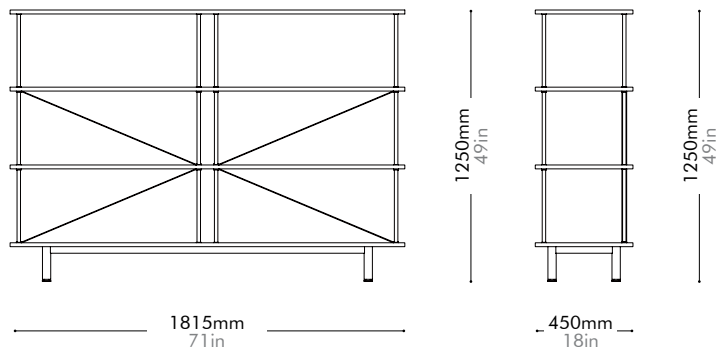

Seiton 4

by OEO Studio

SE-SF140

Materials	Steel black powder coat matt, wood veneer shelves		
Dimensions	W1815 x D450 x H1250mm | W71" x D18" x H49"		
Weight	46.0kg | 101lb		
Upholstery			
Shipping Volume	0.22CBM		
Pkg Dimensions	FCL	W1915 x D550 x H210mm; 50.04kg | W75" x D22" x H8"; 110lb	
	LCL/AIR	W1955 x D590 x H300mm; 63.44kg | W77" x D23" x H11"; 140lb	

Oak   Lead time: 10-12 weeks

¥351,000

Walnut   Lead time: 10-12 weeks

¥354,000