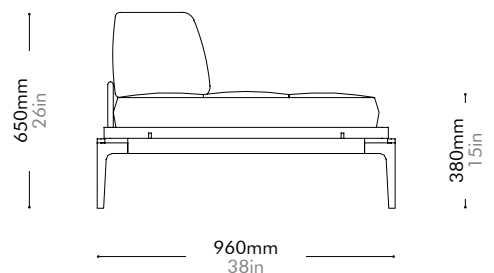

Discipline Sofa Straight by Neri&Hu

DS-S410

Materials	Solid wood and wood veneer base, stainless steel hairline aged gold legs and brackets, upholstery		
Dimensions	W2050 x D960 x H650mm; SH: 380mm W81" x D38" x H26"; SH: 15"		
Weight	99.0kg 218lb		
Upholstery	5.3M 105.0SF	Fabric + Leather	2.2M+75.0SF
Shipping Volume	1.68CBM		
Pkg Dimensions	FCL	W2135 x D1045 x H755mm; 112.01kg W84" x D41" x H30"; 247lb	
	LCL/AIR	W2175 x D1085 x H845mm; 139.43kg W86" x D43" x H33"; 307lb	

Discipline Sofa Side Table by Neri&Hu

DS-S400-A1

Materials	Stainless steel hairline aged gold	
Dimensions	W318 x D318 x H605mm W13" x D13" x H24"	
Weight	2.0kg 4lb	
Upholstery		
Shipping Volume	0.08CBM	
Pkg Dimensions	FCL	W640 x D360 x H360mm; 3.80kg W25" x D14" x H14"; 8lb
	LCL/AIR	W680 x D400 x H450mm; 6.96kg W27" x D16" x H18"; 15lb