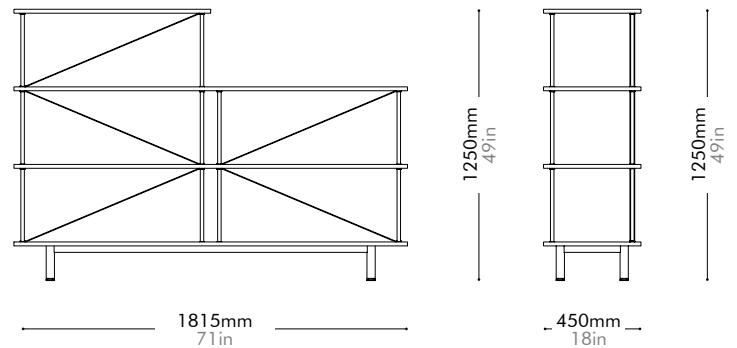

Seiton 3-1 L

by OEO Studio

SE-SF131-L

Materials	Steel black powder coat matt, wood veneer shelves		
Dimensions	W1815 x D450 x H1250mm | W71" x D18" x H49"		
Weight	42.5kg | 94lb		
Upholstery			
Shipping Volume	0.22CBM		
Pkg Dimensions	FCL	W1915 x D550 x H210mm; 46.54kg | W75" x D22" x H8"; 103lb	
	LCL/AIR	W1955 x D590 x H300mm; 59.94kg | W77" x D23" x H11"; 131lb	

Oak   Lead time: 10-12 weeks

¥335,000

Walnut   Lead time: 10-12 weeks

¥338,000