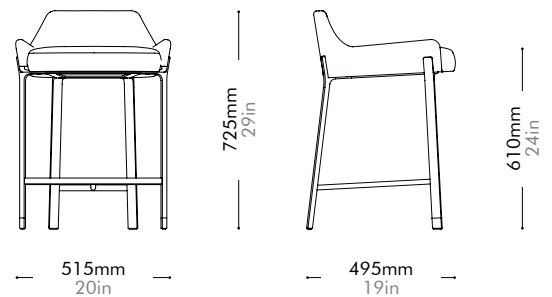

Lead time: 10-12 weeks

COM/COL		¥165,000
Fabric	C	¥165,000
	B	¥193,000
	A	¥203,000
Leather	C	¥189,000
	B	¥214,000
	A	¥237,000
PU Leather		¥165,000

Blink Counter Stool SH610

by Yabu Pushelberg

BL-S610-610

Materials	Stainless steel hairline gold, steel black powder coat sand Brust, upholstery		
Dimensions	W515 x D495 x H725mm; SH: 610mm W20" x D19" x H29"; SH: 24"		
Weight	9.0kg 20lb		
Upholstery	1.2M 19.8SF		
Shipping Volume	0.31CBM		
Pkg Dimensions	FCL	W600 x D600 x H860mm; 14.33kg W24" x D24" x H34"; 32lb	
	LCL/AIR	W620 x D620 x H955mm; 18.80kg W24" x D24" x H38"; 41lb	

Lead time: 10-12 weeks

COM/COL		¥176,000
Fabric	C	¥176,000
	B	¥203,000
	A	¥212,000
Leather	C	¥199,000
	B	¥221,000
	A	¥243,000
PU Leather		¥176,000

Blink Bar Stool SH750

by Yabu Pushelberg

BL-S610-750

Materials	Stainless steel hairline gold, steel black powder coat sand brush, upholstery		
Dimensions	W515 x D510 x H865mm; SH: 750mm W20" x D20" x H34"; SH: 30"		
Weight	9.5kg 21lb		
Upholstery	1.2M 19.8SF		
Shipping Volume	0.36CBM		
Pkg Dimensions	FCL	W600 x D600 x H1000mm; 15.90kg W24" x D24" x H39"; 35lb	
	LCL/AIR	W620 x D620 x H1095mm; 20.37kg W24" x D24" x H43"; 45lb	

Lead time: 10-12 weeks

COM/COL		¥181,000
Fabric	C	¥181,000
	B	¥209,000
	A	¥219,000
Leather	C	¥205,000
	B	¥229,000
	A	¥252,000
PU Leather		¥181,000

Blink Lounge Chair by Yabu Pushelberg

BL-S410

Materials	Stainless steel hairline gold, steel black powder coat sand brust, upholstery		
Dimensions	W695 x D800 x H820mm; SH: 430mm W27" x D31" x H32"; SH: 17"		
Weight	31.0kg 68lb		
Upholstery	4.4M 82.5SF		
Shipping Volume	0.59CBM		
Pkg Dimensions	FCL	W760 x D865 x H905mm; 38.37kg W30" x D34" x H36"; 85lb	
	LCL/AIR	W780 x D885 x H1000mm; 46.39kg W31" x D35" x H39"; 102lb	