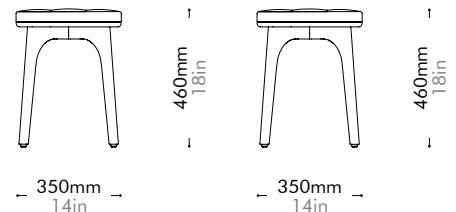

Utility Stool H460 by Neri&Hu

UT-S610-460

Materials	Solid wood legs, plywood panel, upholstery	
Dimensions	W350 x D350 x H460mm; SH: 460mm | W14" x D14" x H18"; SH: 18"	
Weight	3.5kg | 8lb	
Upholstery	0.3M | 5.5SF	
Shipping Volume	0.09CBM	
Pkg Dimensions	FCL	W415 x D415 x H545mm; 5.80kg | W16" x D16" x H21"; 13lb
	LCL/AIR	W435 x D435 x H565mm; 8.0kg | W17" x D17" x H22"; 18lb

Oak		Lead time: 10-12 weeks
COM/COL		¥98,000
Fabric	C	¥98,000
	B	¥105,000
	A	¥108,000
Leather	C	¥105,000
	B	¥112,000
	A	¥118,000
PU Leather		¥98,000

Walnut		Lead time: 10-12 weeks
COM/COL		¥111,000
Fabric	C	¥111,000
	B	¥118,000
	A	¥120,000
Leather	C	¥118,000
	B	¥125,000
	A	¥131,000
PU Leather		¥111,000