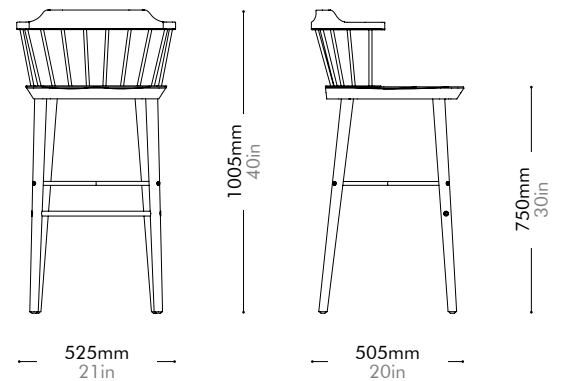

Exchange Bar Chair 2.0 SH750 by CRÈME

EX-S311-R2-750

Materials	Solid wood frame, wood veneer seat, steel black powder coat matt		
Dimensions	W525 x D505 x H1005mm; SH: 750mm | W21" x D20" x H40"; SH: 30"		
Weight	8.0kg | 17lb		
Upholstery			
Shipping Volume	0.41CBM		
Pkg Dimensions	FCL	W600 x D600 x H1140mm; 15.57kg | W24" x D24" x H45"; 34lb	
	LCL/AIR	W620 x D620 x H1235mm; 20.04kg | W24" x D24" x H49"; 44lb	

Oak Lead time: 10-12 weeks
¥183,000

Walnut Lead time: 10-12 weeks
¥207,000