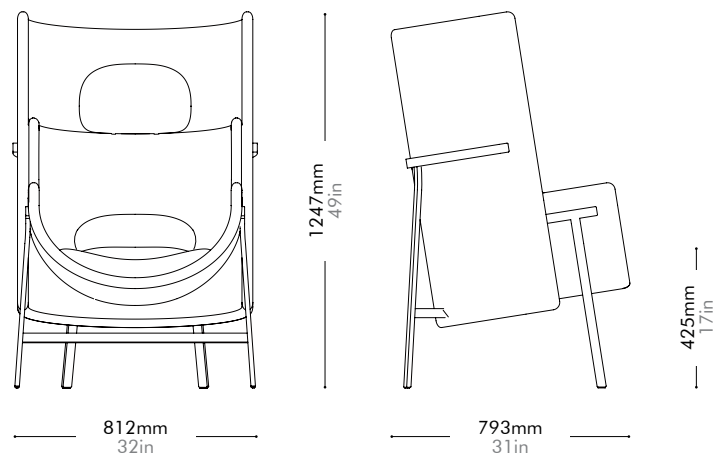

Kite Highback Chair-Deep by Nendo

KT-S120-D

Materials	Steel black powder coat matt, upholstered moulded foam shell		
Dimensions	W812 x D793 x H1247mm; SH: 425mm | W32" x D31" x H49"; SH: 17"		
Weight	37.0kg | 82lb		
Upholstery	7.0M | 175.0SF		
Shipping Volume	1.06CBM		
Pkg Dimensions	FCL	W897 x D878 x H1352mm; 49.54kg | W35" x D25" x H53"; 109lb	
	LCL/AIR	W937 x D918 x H1442mm; 59.53kg | W37" x D27" x H57"; 131lb	

Lead time: 10-12 weeks

COM/COL		¥503,000
Fabric	C	¥503,000
	B	¥765,000
	A	¥817,000
Leather	C	¥861,000
	B	¥1,066,000
	A	¥1,258,000
PU Leather		¥503,000