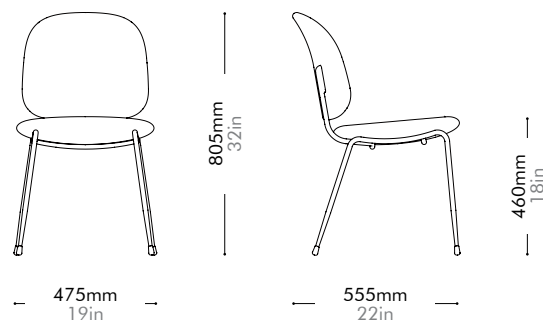

Oak Lead time: 10-12 weeks

¥393,000

Walnut Lead time: 10-12 weeks

¥405,000

Industry Dining Chair

by Neri&Hu

IN-S210

Materials	Steel black powder coat matt, polypropylene seat and back, upholstery		
Dimensions	W475 x D555 x H805mm; SH: 460mm W19" x D22" x H32"; SH: 18"		
Weight	5.5kg 12lb		
Upholstery	1.1M 24.0SF		
Shipping Volume	0.30CBM		
Pkg Dimensions	FCL	W600 x D600 x H830mm; 10.61kg W24" x D24" x H33"; 23lb	
	LCL/AIR	W620 x D620 x H925mm; 15.08kg W24" x D24" x H36"; 33lb	

Lead time: 10-12 weeks

COM/COL		¥110,000
Fabric	C	¥110,000
	B	¥132,000
	A	¥140,000
Leather	C	¥143,000
	B	¥171,000
	A	¥197,000
PU Leather		¥110,000

Industry Dining Armchair by Neri&Hu

IN-S211

Materials	Steel black powder coat matt, polypropylene seat and back, upholstery	
Dimensions	W525 x D555 x H805mm; SH: 460mm W21" x D22" x H32"; SH: 15"	
Weight	7.0kg 15lb	
Upholstery	1.1M 24.0SF	
Shipping Volume	0.30CBM	
Pkg Dimensions	FCL	W600 x D600 x H830mm; 12.11kg W24" x D24" x H33"; 27lb
	LCL/AIR	W620 x D620 x H925mm; 16.58kg W24" x D24" x H36"; 37lb