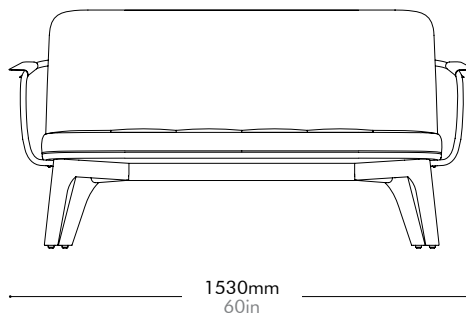

Utility Lounge Chair Two Seater by Neri&Hu

UT-S121

Materials	Solid wood legs, plywood panel, steel hairline aged gold, upholstery		
Dimensions	W1530 x D690 x H790mm; SH: 395mm | W60" x D27" x H31"; SH: 16"		
Weight	34.5kg | 76lb		
Upholstery	3.9M | 57.2SF		
Shipping Volume	1.05CBM		
Pkg Dimensions	FCL	W1595 x D775 x H875mm; 44.57kg | W63" x D31" x H34"; 98lb	
	LCL/AIR	W1615 x D775 x H970mm; 59.11kg | W64" x D31" x H38"; 130lb	

Oak		Lead time: 10-12 weeks
COM/COL		¥498,000
Fabric	C	¥498,000
	B	¥583,000
	A	¥614,000
Leather	C	¥570,000
	B	¥644,000
	A	¥713,000
PU Leather		¥498,000

Walnut		Lead time: 10-12 weeks
COM/COL		¥530,000
Fabric	C	¥530,000
	B	¥616,000
	A	¥646,000
Leather	C	¥602,000
	B	¥676,000
	A	¥745,000
PU Leather		¥530,000