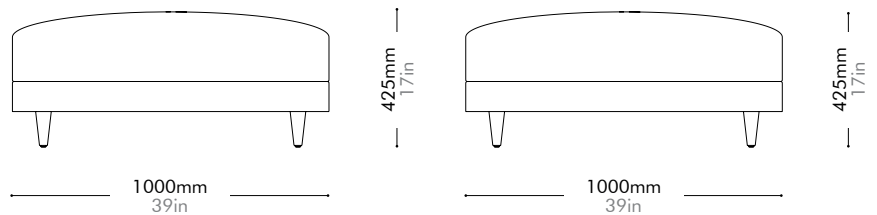

Oak / Walnut Lead time: 10-12 weeks

COM/COL		¥545,000
Fabric	C	¥545,000
	B	¥784,000
	A	¥867,000

Atelier Ottoman-Leg by Space Copenhagen

AT-S511

Materials	Solid wood and plywood frame, upholstery		
Dimensions	W1000 x D1000 x H425mm; SH: 425mm W39" x D39" x H17"; SH: 17"		
Weight	20.0kg 44lb		
Upholstery	3.5M		
Shipping Volume	0.58CBM		
Pkg Dimensions	FCL	W1065 x D1065 x H510mm; 26.20kg W42" x D42" x H20"; 58lb	
	LCL/AIR	W1085 x D1085 x H605mm; 39.88kg W43" x D43" x H24"; 88lb	

Oak / Walnut Lead time: 10-12 weeks

COM/COL		¥247,000
Fabric	C	¥247,000
	B	¥320,000
	A	¥346,000

Atelier Small Center-Skirt by Space Copenhagen

AT-S440

Materials	Solid wood and plywood frame, upholstery	
Dimensions	W800 x D1020 x H750mm; SH: 395mm W31" x D40" x H30"; SH: 16"	
Weight	20.0kg 44lb	
Upholstery	5.0M	
Shipping Volume	0.73CBM	
Pkg Dimensions	FCL	W900 x D1120 x H720mm; 27.45kg W35" x D44" x H28"; 61lb
	LCL/AIR	W920 x D1140 x H815mm; 39.64kg W36" x D45" x H32"; 87lb