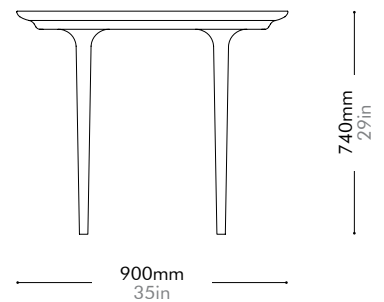

Lunar Dining Table W1600

by Space Copenhagen

LN-T410-1600

Materials	Solid wood legs, wood veneer top	
Dimensions	W1600 x D900 x H740mm | W63" x D35" x H29"	
Weight	40.0kg | 88lb	
Upholstery		
Shipping Volume	0.22 + 0.15CBM	
Pkg Dimensions	FCL	W1680 x D980 x H135mm; 39.06kg | W66" x D39" x H5"; 86lb
		W430 x D430 x H825mm; 12.47kg | W17" x D17" x H32"; 27lb
LCL/AIR		W1700 x D1000 x H230mm; 58.81kg | W67" x D39" x H9"; 130lb
		W430 x D430 x H825mm; 12.47kg | W17" x D17" x H32"; 27lb

Oak Lead time: 10-12 weeks

¥437,000

Walnut Lead time: 10-12 weeks

¥616,000