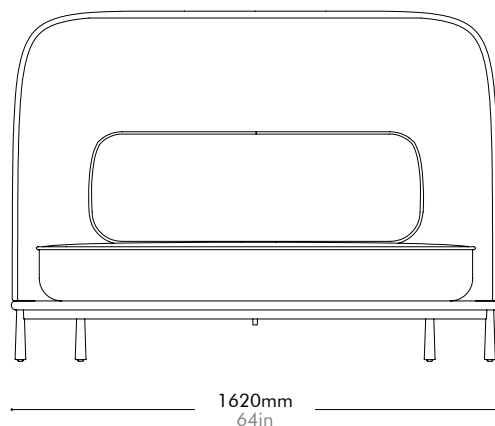

AR-S410

Materials	Wood veneer base, steel black powder coat matt leg, upholstery		
Dimensions	W1620 x D880 x H1160mm; SH: 395mm | W64" x D35" x H46"; SH: 15"		
Weight	72.0kg | 159lb		
Upholstery	7.7M | 198.0SF		
Shipping Volume	2.08CBM		
Pkg Dimensions	FCL	W1705 x D965 x H1265mm; 88.56kg | W67" x D38" x H50"; 195lb	
	LCL/AIR	W1725 x D985 x H1360mm; 108.30kg | W68" x D39" x H54"; 239lb	

Oak		Lead time: 10-12 weeks
COM/COL		¥624,000
Fabric	C	¥624,000
	B	¥796,000
	A	¥856,000
Leather	C	¥953,000
	B	¥1,223,000
	A	¥1,475,000
PU Leather		¥624,000

Walnut		Lead time: 10-12 weeks
COM/COL		¥678,000
Fabric	C	¥678,000
	B	¥850,000
	A	¥910,000
Leather	C	¥1,008,000
	B	¥1,277,000
	A	¥1,530,000
PU Leather		¥678,000