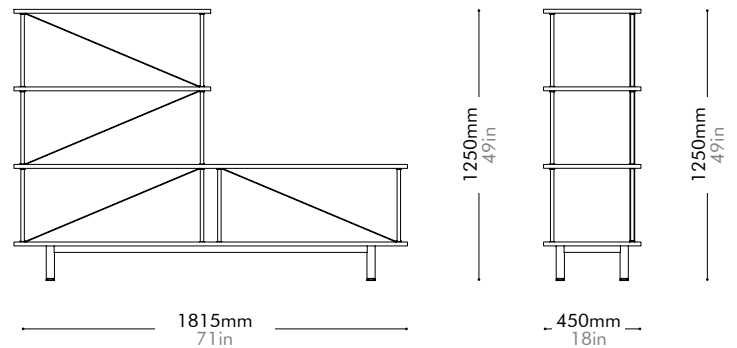

Seiton 2-2 L

by OEO Studio

SE-SF122-L

Materials	Steel black powder coat matt, wood veneer shelves		
Dimensions	W1815 x D450 x H1250mm | W71" x D18" x H49"		
Weight	39.0kg | 94lb		
Upholstery			
Shipping Volume	0.19CBM		
Pkg Dimensions	FCL	W1915 x D550 x H180mm; 42.82kg | W75" x D22" x H7"; 137lb	
	LCL/AIR	W1955 x D590 x H270mm; 56.23kg | W77" x D23" x H11"; 124lb	

Oak   Lead time: 10-12 weeks

¥287,000

Walnut   Lead time: 10-12 weeks

¥290,000