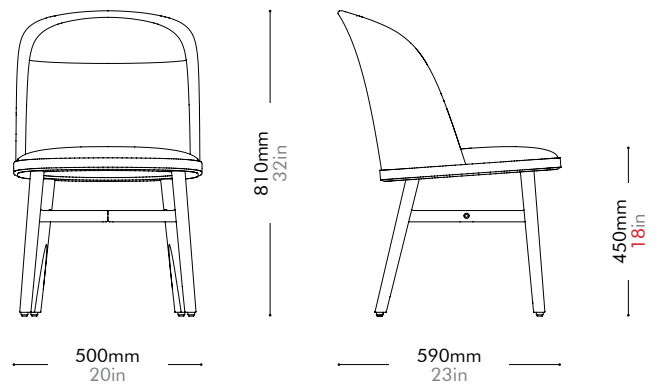

Materials	Wood veneer top, steel black powder coat sand brust		
Dimensions	C600 x H430mm C24" x H17"		
Weight	6.0kg 14lb		
Upholstery			
Shipping Volume	0.05+0.08CBM		
Pkg Dimensions	FCL	W680 x D680 x H110mm; 4.56kg W27" x D27" x H4"; 10lb	
		W410 x D410 x H485mm; 5.0kg W16" x D16" x H19"; 11lb	
	LCL/AIR	W700 x D700 x H205mm; 10.25kg W28" x D28" x H8"; 23lb	
		W430 x D430 x H580mm; 7.15kg W17" x D17" x H23"; 16lb	

Oak Lead time: 10-12 weeks

¥363,000

Walnut Lead time: 10-12 weeks

¥397,000

Bund Dining Chair

by Neri&Hu

BU-S210

Materials	Stainless steel hairline gold, solid wood frame, upholstered moulded foam frame, upholstered seat		
Dimensions	W500 x D590 x H810mm; SH: 450mm W20" x D23" x H32"; SH: 18"		
Weight	8.0kg 18lb		
Upholstery	1.7M 27.5SF		
Shipping Volume	0.4CBM		
Pkg Dimensions	FCL	W680 x D680 x H870mm; 14.01kg W27" x D27" x H34"; 31lb	
	LCL/AIR	W700 x D700 x H965mm; 19.70kg W28" x D28" x H38"; 43lb	

Bund Lounge Chair by Neri&Hu

BU-S111

Materials	Stainless steel hairline gold, solid wood frame, upholstered moulded foam frame, upholstered seat		
Dimensions	W630 x D870 x H815mm; SH: 390mm W27" x D35" x H27"; SH: 35"		
Weight	14.9kg 33lb		
Upholstery	2.5M 41.8SF		
Shipping Volume	0.58CBM		
Pkg Dimensions	FCL	W695 x D935 x H900mm; 22.22kg W27" x D37" x H35"; 49lb	
	LCL/AIR	W715 x D955 x H995mm; 30.15kg W28" x D38" x H39"; 66lb	