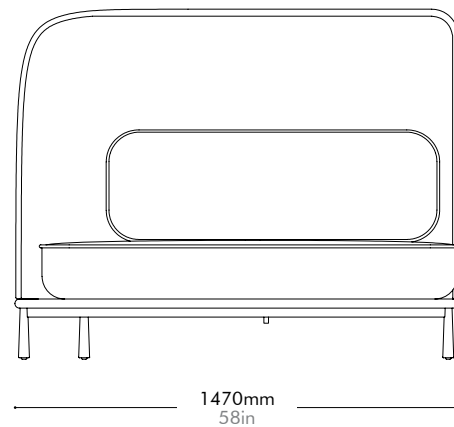

AR-S410-L

Materials	Wood veneer base, steel black powder coat matt leg, upholstery		
Dimensions	W1470 x D880 x H1160mm; SH: 395mm | W58" x D35" x H46"; SH: 15"		
Weight	68.0kg | 150lb		
Upholstery	6.6M | 176.0SF		
Shipping Volume	1.90CBM		
Pkg Dimensions	FCL	W1555 x D965 x H1265mm; 83.72kg | W61" x D38" x H50"; 185lb	
	LCL/AIR	W1575 x D985 x H1360mm; 101.75kg | W62" x D39" x H54"; 224lb	

Oak		Lead time: 10-12 weeks
COM/COL		¥594,000
Fabric	C	¥594,000
	B	¥766,000
	A	¥826,000
Leather	C	¥902,000
	B	¥1,157,000
	A	¥1,397,000
PU Leather		¥594,000

Walnut		Lead time: 10-12 weeks
COM/COL		¥632,000
Fabric	C	¥632,000
	B	¥804,000
	A	¥864,000
Leather	C	¥940,000
	B	¥1,195,000
	A	¥1,435,000
PU Leather		¥632,000