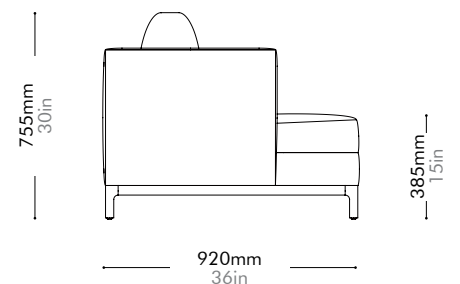

QI Sofa

One Seater

by Neri&Hu

QI-S410

Materials	Solid wood base, upholstery	
Dimensions	W920 x D920 x H755mm; SH: 385mm | W36" x D36" x H30"; SH: 15"	
Weight	47.0kg | 104lb	
Upholstery	5.8M | 137.5SF	
Shipping Volume	0.69CBM	
Pkg Dimensions	FCL	W985 x D985 x H710mm; 54.18kg | W39" x D39" x H28"; 119lb
	LCL/AIR	W1005 x D1005 x H805mm; 65.92kg | W40" x D40" x H32"; 145lb

Oak Lead time: 10-12 weeks

COM/COL		¥383,000
Fabric	C	¥383,000
	B	¥511,000
	A	¥556,000
Leather	C	¥588,000
	B	¥763,000
	A	¥926,000
PU Leather		¥383,000

Walnut Lead time: 10-12 weeks

COM/COL		¥401,000
Fabric	C	¥401,000
	B	¥529,000
	A	¥573,000
Leather	C	¥606,000
	B	¥780,000
	A	¥944,000
PU Leather		¥401,000