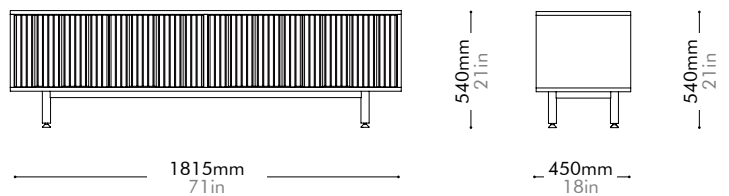

Seiton Cabinet Low by OEO Studio

SE-C110-L

Materials	Solid wood with wood veneer panels, steel black powder coat matt		
Dimensions	W1815 x D450 x H540mm | W71" x D18" x H21"		
Weight	42.0kg | 93lb		
Upholstery			
Shipping Volume	0.64CBM		
Pkg Dimensions	FCL	W1900 x D535 x H625mm; 49.32kg | W75" x D21" x H25"; 109lb	
	LCL/AIR	W1920 x D555 x H720mm; 61.70kg | W76" x D22" x H28"; 136lb	

Oak   Lead time: 10-12 weeks

¥384,000

Walnut   Lead time: 10-12 weeks

¥422,000