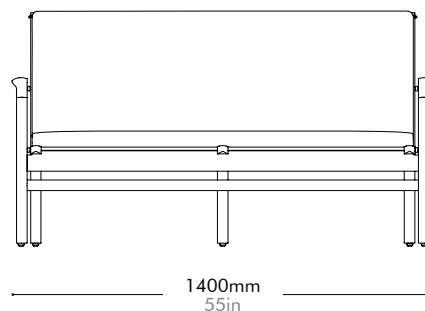

Rén Lounge Chair Two Seater by Space Copenhagen

RN-S121

Materials	Solid wood legs, stainless steel hairline gold, wood veneer frame, upholstered cushion, down filling		
Dimensions	W1400 x D710 x H780mm; SH: 385mm | W55" x D28" x H31"; SH: 15"		
Weight	23.0kg | 51lb		
Upholstery	2.8M | 55.0SF		
Shipping Volume	1.04CBM		
Pkg Dimensions	FCL	W1485 x D795 x H885mm; 32.95kg | W58" x D58" x H35"; 73lb	
	LCL/AIR	W1505 x D815 x H980mm; 47.21kg | W59" x D59" x H39"; 104lb	

Oak		Lead time: 10-12 weeks
COM/COL		¥533,000
Fabric	C	¥533,000
	B	¥584,000
	A	¥602,000
Leather	C	¥656,000
	B	¥752,000
	A	¥843,000
PU Leather		¥533,000

Walnut		Lead time: 10-12 weeks
COM/COL		¥631,000
Fabric	C	¥631,000
	B	¥683,000
	A	¥701,000
Leather	C	¥754,000
	B	¥851,000
	A	¥941,000
PU Leather		¥631,000