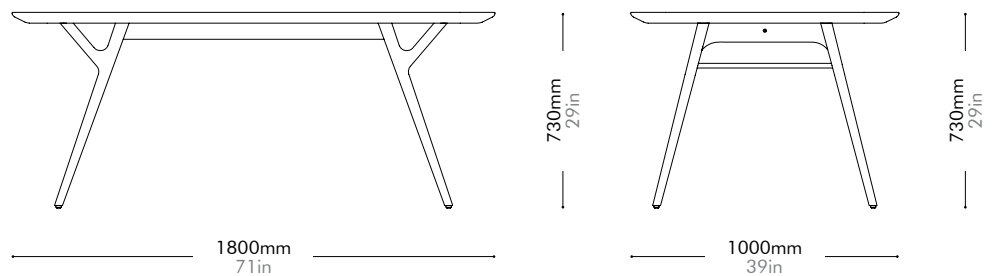

Rén Dining Table W1800 - Stone Top by Space Copenhagen

RN-T411-1800-ST

Materials	Solid wood legs, stone top in gloss paint surface, stainless steel hairline gold, steel black powder coat matt		
Dimensions	W1800 x D1000 x H730mm | W71" x D39" x H29"		
Weight	60.0kg | 132lb		
Upholstery			
Shipping Volume	0.30 + 0.51CBM		
Pkg Dimensions	FCL	W1900 x D1100 x H145mm; 60.37kg | W75" x D43" x H6"; 133lb	
		W910 x D720 x H785mm; 12.38kg | W36" x D28" x H31"; 27lb	
	LCL/AIR	W1920 x D1120 x H240mm; 85.35kg | W76" x D44" x H9"; 188lb	
		W930 x D740 x H880mm; 20.37kg | W37" x D29" x H35"; 45lb	

Oak Lead time: 10-12 weeks

Stone B **¥736,000**

Stone A **¥927,000**

Walnut Lead time: 10-12 weeks

Stone B **¥768,000**

Stone A **¥959,000**