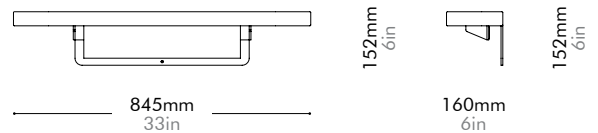

Oak	Lead time: 10-12 weeks
	¥35,000

Walnut	Lead time: 10-12 weeks
	¥43,000

Float Sofa Side Table Large

by Michele De Lucchi

FL-S400-A2

Materials	Steel dark grey powder coat matt frame, wood veneer top		
Dimensions	W845 x D390 x H152mm W33" x D15" x H6"		
Weight	8.0kg 18lb		
Upholstery			
Shipping Volume	0.09CBM		
Pkg Dimensions	FCL	W910 x D455 x H215mm; 9.88kg W36" x D18" x H8"; 22lb	
	LCL/AIR	W950 x D495 x H305mm; 15.35kg W37" x D19" x H12"; 34lb	