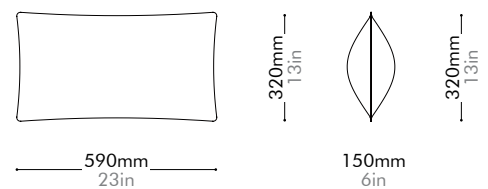

QI Pillow Large

by Neri&Hu

QI-S400-A2

Materials	Upholstery	
Dimensions	W590 x D320 x H150mm | W23" x D13" x H6"	
Weight	1.0kg | 2lb	
Upholstery	0.8M | 9.9SF	
Shipping Volume	0.04CBM	
Pkg Dimensions	FCL/LCL/AIR	W620 x D350 x H180mm; 2.06kg | W24" x D14" x H7"; 5lb

Lead time: 10-12 weeks

COM/COL		¥27,000
Fabric	C	¥27,000
	B	¥41,000
	A	¥46,000
Leather	C	¥36,000
	B	¥46,000
	A	¥56,000
PU Leather		¥27,000