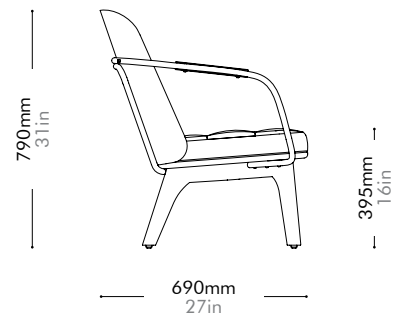

Utility Lounge Chair Two Seater by Neri&Hu

UT-S121

Materials	Solid wood legs, plywood panel, steel hairline aged gold, upholstery		
Dimensions	W1530 x D690 x H790mm; SH: 395mm | W60" x D27" x H31"; SH: 16"		
Weight	34.5kg | 76lb		
Upholstery	3.9M | 57.2SF		
Shipping Volume	1.05CBM		
Pkg Dimensions	FCL	W1595 x D775 x H875mm; 44.57kg | W63" x D31" x H34"; 98lb	
	LCL/AIR	W1615 x D775 x H970mm; 59.11kg | W64" x D31" x H38"; 130lb	

Oak		Lead time: 10-12 weeks
COM/COL		¥498,000
Fabric	C	¥498,000
	B	¥583,000
	A	¥614,000
Leather	C	¥570,000
	B	¥644,000
	A	¥713,000
PU Leather		¥498,000

Walnut		Lead time: 10-12 weeks
COM/COL		¥530,000
Fabric	C	¥530,000
	B	¥616,000
	A	¥646,000
Leather	C	¥602,000
	B	¥676,000
	A	¥745,000
PU Leather		¥530,000