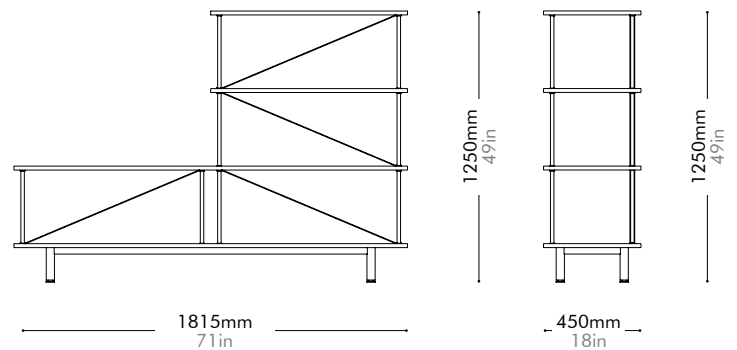

Seiton 2-2 R

by OEO Studio

SE-SF122-R

Materials	Steel black powder coat matt, wood veneer shelves		
Dimensions	W1815 x D450 x H1250mm | W71" x D18" x H49"		
Weight	39.0kg | 94lb		
Upholstery			
Shipping Volume	0.19CBM		
Pkg Dimensions	FCL	W1915 x D550 x H180mm; 42.82kg | W75" x D22" x H7"; 137lb	
	LCL/AIR	W1955 x D590 x H270mm; 56.23kg | W77" x D23" x H11"; 124lb	

Oak   Lead time: 10-12 weeks

¥287,000

Walnut   Lead time: 10-12 weeks

¥290,000