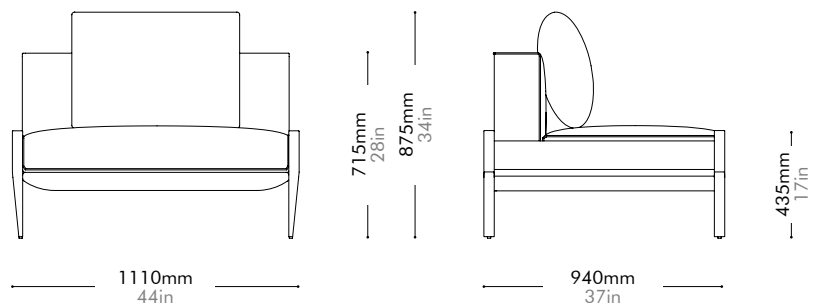

Float Sofa 1 Seater - Armless by Michele De Lucchi

FL-S411

Materials	Steel dark grey powder coat matt frame, upholstery		
Dimensions	W1110 x D940 x H715(875)mm; SH: 435mm | W44" x D37" x H28(34)"; SH: 17"		
Weight	53.0kg | 117lb		
Upholstery	5.0M | 127.0SF		
Shipping Volume	0.69CBM		
Pkg Dimensions	FCL	W1195 x D1025 x H560mm; 59.95kg | W47" x D40" x H22"; 132lb	
	LCL/AIR	W1235 x D1065 x H650mm; 75.24kg | W49" x D42" x H26"; 166lb	

Lead time: 10-12 weeks

COM/COL		¥520,000
Fabric	C	¥520,000
	B	¥659,000
	A	¥709,000
Leather	C	¥747,000
	B	¥938,000
	A	¥1,117,000
PU Leather		¥520,000