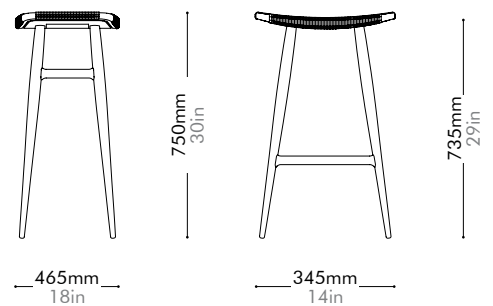

Oak	Lead time: 10-12 weeks
Saddle Leather	¥168,000

Walnut	Lead time: 10-12 weeks
Saddle Leather	¥200,000

Freja Bar Stool SH750 Leather Stripe Seat by Space Copenhagen

FE-S320-LS

Materials	Solid wood frame, leather stripe seat		
Dimensions	W465 x D345 x H750mm; SH: 735mm W18" x D14" x H30"; SH: 29"		
Weight	3.6kg 8lb		
Upholstery	7.0SF		
Shipping Volume	0.18CBM		
Pkg Dimensions	FCL	W530 x D410 x H835mm; 7.85kg W21" x D16" x H33"; 17lb	
	LCL/AIR	W570 x D450 x H925mm; 10.83kg W22" x D18" x H36"; 24lb	

Oak	Lead time: 10-12 weeks
Saddle Leather	¥168,000

Walnut	Lead time: 10-12 weeks
Saddle Leather	¥199,000

Freja Bar Stool SH750 Paper Cord Seat by Space Copenhagen

FE-S320-PC

Materials	Solid wood frame, paper cord seat		
Dimensions	W465 x D345 x H750mm; SH: 735mm W18" x D14" x H30"; SH: 29"		
Weight	3.6kg 8lb		
Upholstery			
Shipping Volume	0.18CBM		
Pkg Dimensions	FCL	W530 x D410 x H835mm; 7.85kg W21" x D16" x H33"; 17lb	
	LCL/AIR	W570 x D450 x H925mm; 10.83kg W22" x D18" x H36"; 24lb	

Oak Lead time: 10-12 weeks
¥148,000

Walnut Lead time: 10-12 weeks
¥182,000

Freja Bench Leather Stripe Seat by Space Copenhagen

FE-S620-LS

Materials	Solid wood frame, leather stripe seat		
Dimensions	W1185 x D350 x H470mm; SH: 450mm W47" x D14" x H19"; SH: 18"		
Weight	7.8kg 17lb		
Upholstery	19.OSF		
Shipping Volume	0.29CBM		
Pkg Dimensions	FCL	W1250 x D415 x H555mm; 12.18kg W49" x D16" x H22"; 27lb	
	LCL/AIR	W1290 x D455 x H645mm; 19.00kg W51" x D18" x H25"; 42lb	