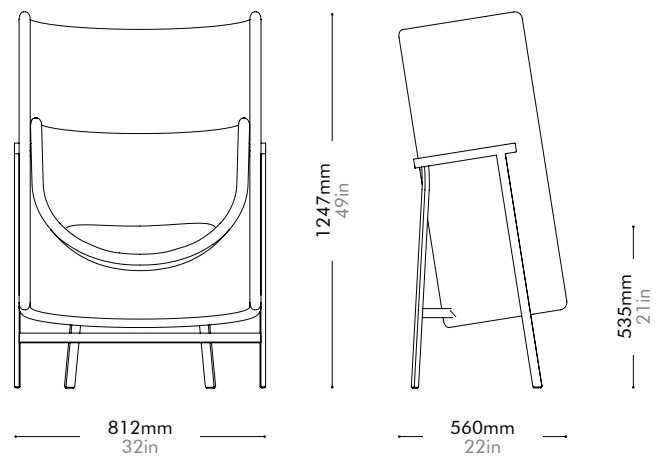

Kite Highback Chair-Narrow by Nendo

KT-S120-N

Materials	Steel black powder coat matt, upholstered moulded foam shell		
Dimensions	W812 x D560 x H1247mm; SH: 535mm | W32" x D22" x H49"; SH: 21"		
Weight	31.0kg | 68lb		
Upholstery	5.1M | 140.0SF		
Shipping Volume	0.78CBM		
Pkg Dimensions	FCL	W897 x D645 x H1352mm; 42.23kg | W35" x D25" x H53"; 93lb	
	LCL/AIR	W937 x D685 x H1442mm; 49.69kg | W37" x D27" x H57"; 110lb	

Lead time: 10-12 weeks

COM/COL		¥414,000
Fabric	C	¥414,000
	B	¥536,000
	A	¥576,000
Leather	C	¥642,000
	B	¥821,000
	A	¥988,000
PU Leather		¥414,000