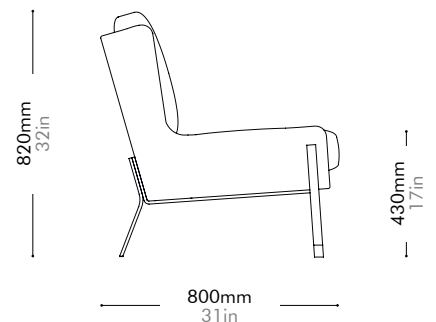

Blink Sofa

Two Seater

by Yabu Pushelberg

BL-S420

Materials	Stainless steel hairline gold, steel black powder coat sand Brust, upholstery		
Dimensions	W1620 x D800 x H820mm; SH: 430mm | W64" x D31" x H32"; SH: 17"		
Weight	53.0kg | 117lb		
Upholstery	8.8M | 192.5SF		
Shipping Volume	1.42CBM		
Pkg Dimensions	FCL	W1735 x D885 x H925mm; 65.04kg | W68" x D35" x H36"; 143lb	
	LCL/AIR	W1755 x D905 x H1020mm; 83.49kg | W69" x D35" x H40"; 184lb	

Lead time: 10-12 weeks

COM/COL		¥450,000
Fabric	C	¥450,000
	B	¥644,000
	A	¥712,000
Leather	C	¥711,000
	B	¥941,000
	A	¥1,156,000
PU Leather		¥450,000