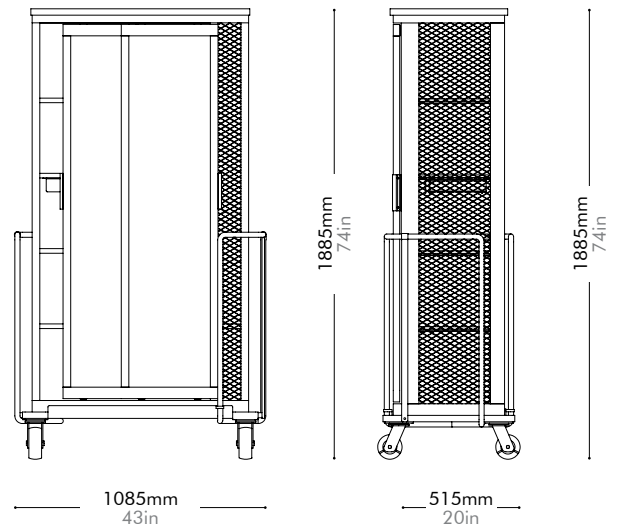

Cabinet of Curiosity Dress by Neri&Hu

COC-C120

Materials	Stainless steel hairline gold, steel black powder coat sand brust, solid wood frame, wood veneer panels, tempered glass	
Dimensions	W1085 x D515 x H1885mm | W43" x D20" x H74"	
Weight	120.0kg | 265lb	
Upholstery		
Shipping Volume	1.66CBM	
Pkg Dimensions	FCL/LCL/AIR	W1220 x D650 x H2095mm; 173.64kg | W48" x D26" x H82"; 383lb

Oak   Lead time: 10-12 weeks

¥869,000

Walnut   Lead time: 10-12 weeks

¥930,000