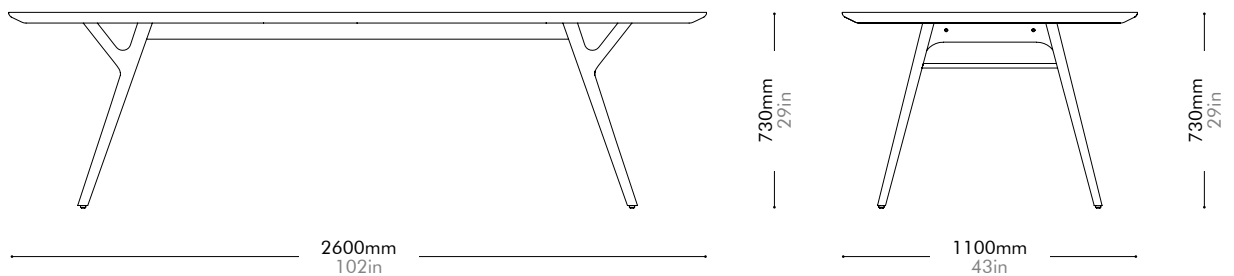

Rén Dining Table W2600

by Space
Copenhagen

RN-T411-2600

Materials	Solid wood legs, wood veneer top, stainless steel hairline gold, steel black powder coat matt		
Dimensions	W2600 x D1100 x H730mm | W102" x D43" x H29"		
Weight	90.0kg | 198lb		
Upholstery			
Shipping Volume	0.65 + 0.51CBM		
Pkg Dimensions	FCL	W2700 x D1200 x H200mm; 94.15kg | W106" x D47" x H8"; 208lb	
		W910 x D720 x H785mm; 12.38kg | W36" x D28" x H31"; 27lb	
	LCL/AIR	W2740 x D1240 x H290mm; 133.63kg | W108" x D49" x H11"; 295lb	
		W930 x D740 x H880mm; 20.37kg | W37" x D29" x H35"; 45lb	

Oak   Lead time: 10-12 weeks

¥615,000

Walnut   Lead time: 10-12 weeks

¥727,000