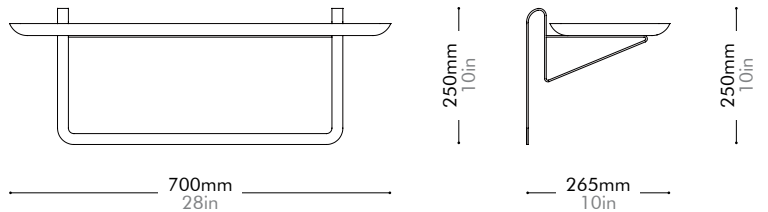

Utility Shelf Extension by Neri&Hu

UT-S400-A1

Materials	Solid wood and wood veneer top, stainless steel hairline aged gold / steel black powder coat matt
Dimensions	W700 x D265 x H250mm | W28" x D10" x H10"
Weight	1.5kg | 3lb
Upholstery	
Shipping Volume	
Pkg Dimensions	

Oak	Lead time: 10-12 weeks
	¥86,000

Walnut	Lead time: 10-12 weeks
	¥92,000