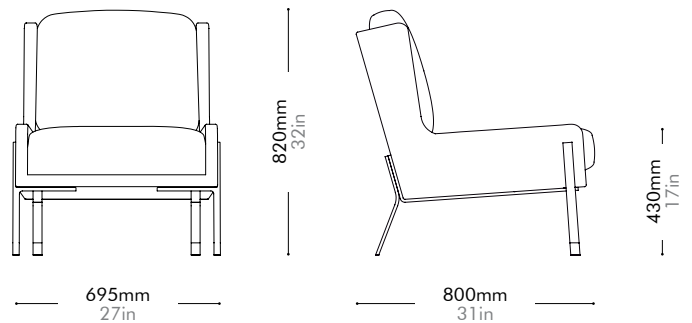

Lead time: 10-12 weeks

COM/COL		¥176,000
Fabric	C	¥176,000
	B	¥203,000
	A	¥212,000
Leather	C	¥199,000
	B	¥221,000
	A	¥243,000
PU Leather		¥176,000

Blink Bar Stool SH750

by Yabu Pushelberg

BL-S610-750

Materials	Stainless steel hairline gold, steel black powder coat sand brush, upholstery		
Dimensions	W515 x D510 x H865mm; SH: 750mm W20" x D20" x H34"; SH: 30"		
Weight	9.5kg 21lb		
Upholstery	1.2M 19.8SF		
Shipping Volume	0.36CBM		
Pkg Dimensions	FCL	W600 x D600 x H1000mm; 15.90kg W24" x D24" x H39"; 35lb	
	LCL/AIR	W620 x D620 x H1095mm; 20.37kg W24" x D24" x H43"; 45lb	

Lead time: 10-12 weeks

COM/COL		¥181,000
Fabric	C	¥181,000
	B	¥209,000
	A	¥219,000
Leather	C	¥205,000
	B	¥229,000
	A	¥252,000
PU Leather		¥181,000

Blink Lounge Chair by Yabu Pushelberg

BL-S410

Materials	Stainless steel hairline gold, steel black powder coat sand brust, upholstery		
Dimensions	W695 x D800 x H820mm; SH: 430mm W27" x D31" x H32"; SH: 17"		
Weight	31.0kg 68lb		
Upholstery	4.4M 82.5SF		
Shipping Volume	0.59CBM		
Pkg Dimensions	FCL	W760 x D865 x H905mm; 38.37kg W30" x D34" x H36"; 85lb	
	LCL/AIR	W780 x D885 x H1000mm; 46.39kg W31" x D35" x H39"; 102lb	

Lead time: 10-12 weeks

COM/COL		¥299,000
Fabric	C	¥299,000
	B	¥410,000
	A	¥449,000
Leather	C	¥421,000
	B	¥534,000
	A	¥641,000
PU Leather		¥299,000

Blink Sofa

Two Seater

by Yabu Pushelberg

BL-S420

Materials	Stainless steel hairline gold, steel black powder coat sand Brust, upholstery		
Dimensions	W1620 x D800 x H820mm; SH: 430mm W64" x D31" x H32"; SH: 17"		
Weight	53.0kg 117lb		
Upholstery	8.8M 192.5SF		
Shipping Volume	1.42CBM		
Pkg Dimensions	FCL	W1735 x D885 x H925mm; 65.04kg W68" x D35" x H36"; 143lb	
	LCL/AIR	W1755 x D905 x H1020mm; 83.49kg W69" x D35" x H40"; 184lb	