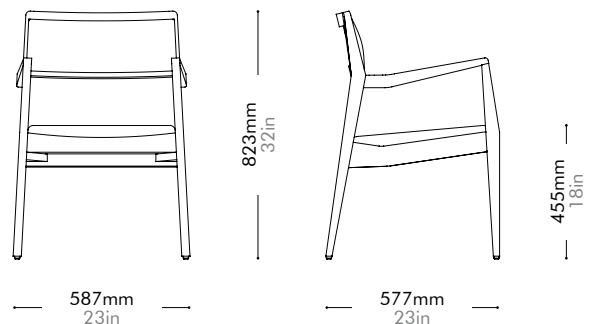

Risom C142 Chair (1955) by Jens Risom

RI-S211-UP

Materials	Solid wood frame, upholstery	
Dimensions	W587 x D577 x H823mm; SH: 455mm | W23" x D23" x H32"; SH: 18"	
Weight	7.8kg | 17lb	
Upholstery	1.0M | 19.8SF	
Shipping Volume	0.40CBM	
Pkg Dimensions	FCL	W680 x D680 x H870mm; 13.81kg | W27" x D27" x H34"; 30lb
	LCL/AIR	W700 x D700 x H965mm; 19.50kg | W28" x D28" x H38"; 43lb

Oak Lead time: 10-12 weeks

COM/COL		¥226,000
Fabric	C	¥226,000
	B	¥244,000
	A	¥250,000
Leather	C	¥243,000
	B	¥260,000
	A	¥276,000
PU Leather		¥226,000

Walnut Lead time: 10-12 weeks

COM/COL		¥264,000
Fabric	C	¥264,000
	B	¥282,000
	A	¥288,000
Leather	C	¥281,000
	B	¥298,000
	A	¥329,000
PU Leather		¥264,000