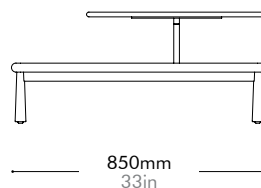

Arc Coffee Table

by Hallgeir Homstvedt

AR-T210

Materials	Wood veneer top, steel black powder coat matt, stone top in matt paint surface		
Dimensions	W850 x D850 x H370mm | W33" x D33" x H15"		
Weight	35.0kg | 77lb		
Upholstery			
Shipping Volume	0.23CBM		
Pkg Dimensions	FCL	W915 x D915 x H275mm; 38.54kg | W36" x D36" x H11"; 85lb	
	LCL/AIR	W935 x D935 x H370mm; 48.70kg | W37" x D37" x H15"; 107lb	

Oak Lead time: 10-12 weeks

Stone A **¥299,000**

Stone B **¥271,000**

Walnut Lead time: 10-12 weeks

Stone A **¥307,000**

Stone B **¥279,000**