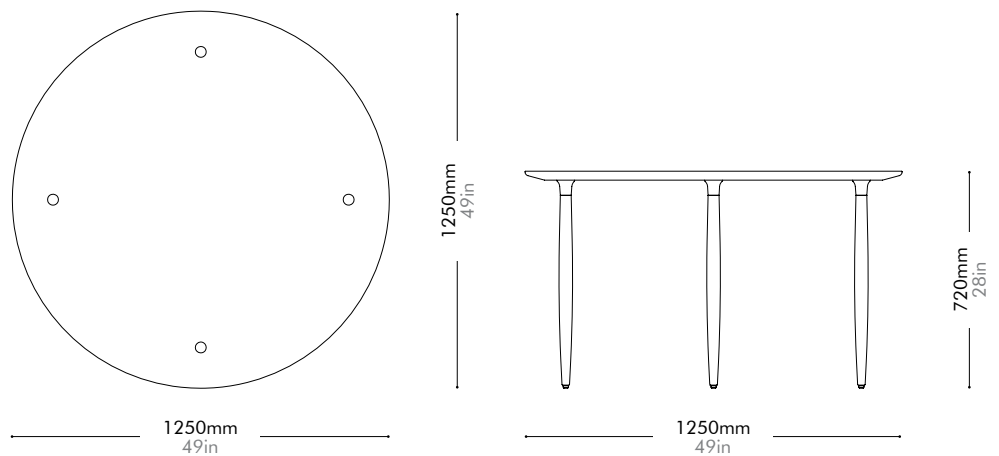

Slow Dining Table by Space Copenhagen

SL-T410-1250

Materials	Solid wood frame, wood veneer top, stainless steel oil rubbed copper	
Dimensions	C1250 x H720mm | C49" x H28"	
Weight	25.0kg | 55lb	
Upholstery		
Shipping Volume	0.18 + 0.12CBM	
Pkg Dimensions	FCL	W1325 x D1325 x H105mm; 22.11kg | W52" x D52" x H4"; 49lb
		W373 x D423 x H763mm; 13.53kg | W15" x D17" x H30"; 30lb
	LCL/AIR	W1345 x D1345 x H200mm; 43.13kg | W53" x D53" x H8"; 95lb
		W373 x D423 x H763mm; 15.36kg | W15" x D17" x H30"; 34lb

Oak   Lead time: 10-12 weeks

¥428,000

Walnut   Lead time: 10-12 weeks

¥503,000