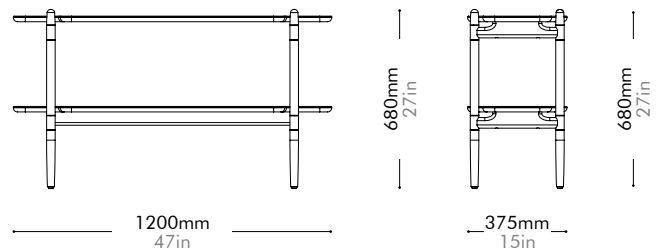

Slow Shelf 2

by Space
Copenhagen

SL-SF110-2

Materials Solid wood frame, wood veneer shelves, stainless steel oil rubbed copper

Dimensions W1200 x D375 x H680mm | W47" x D15" x H40"

Weight 14.0kg | 46lb

Upholstery

Shipping Volume 0.14CBM

Pkg Dimensions FCL W1300 x D440 x H245mm; 16.65kg | W51" x D17" x H10"; 37lb

LCL/AIR W1340 x D480 x H335mm; 24.12kg | W53" x D19" x H13"; 53lb

Oak Lead time: 10-12 weeks

Walnut Lead time: 10-12 weeks

¥234,000

¥264,000