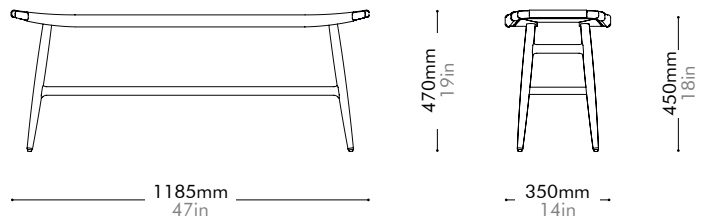

Freja Bench Leather Seat by Space Copenhagen

FE-S620-LE

Materials	Solid wood frame, leather seat		
Dimensions	W1185 x D350 x H470mm; SH: 450mm | W47" x D14" x H19"; SH: 18"		
Weight	7.8kg | 17lb		
Upholstery	14.0SF		
Shipping Volume	0.29CBM		
Pkg Dimensions	FCL	W1250 x D415 x H555mm; 12.18kg | W49" x D16" x H22"; 27lb	
	LCL/AIR	W1290 x D455 x H645mm; 19.00kg | W51" x D18" x H25"; 42lb	

Oak	Lead time: 10-12 weeks
Saddle Leather	¥306,000

Walnut	Lead time: 10-12 weeks
Saddle Leather	¥333,000