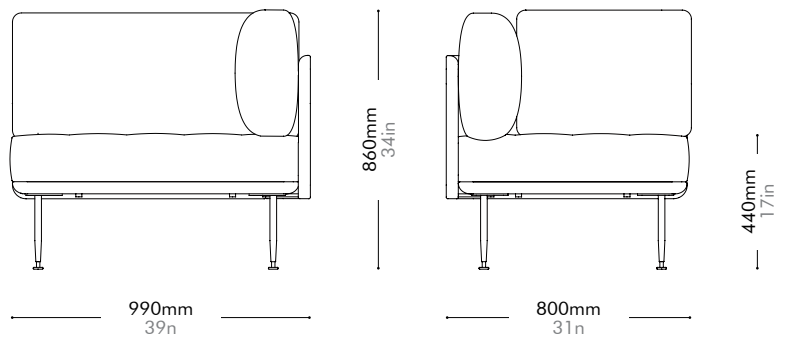

Utility Sofa 2 Sides S-R by Neri&Hu

UT-S421-R

Materials	Wood veneer base, stainless steel hairline aged gold / steel black powder coat matt, upholstery		
Dimensions	W990 x D800 x H860mm; SH: 440mm | W39" x D31" x H34"; SH: 17"		
Weight	45.0kg | 99lb		
Upholstery	4.2M | 82.5SF		
Shipping Volume	0.56CBM		
Pkg Dimensions	FCL	W1075 x D885 x H585mm; 51.10kg | W42" x D35" x H23"; 112lb	
	LCL/AIR	W1095 x D905 x H680mm; 62.62kg | W43" x D36" x H27"; 138lb	

Oak		Lead time: 10-12 weeks
COM/COL		¥615,000
Fabric	C	¥615,000
	B	¥755,000
	A	¥804,000
Leather	C	¥809,000
	B	¥979,000
	A	¥1,138,000
PU Leather		¥615,000

Walnut		Lead time: 10-12 weeks
COM/COL		¥668,000
Fabric	C	¥668,000
	B	¥808,000
	A	¥857,000
Leather	C	¥862,000
	B	¥1,032,000
	A	¥1,192,000
PU Leather		¥668,000