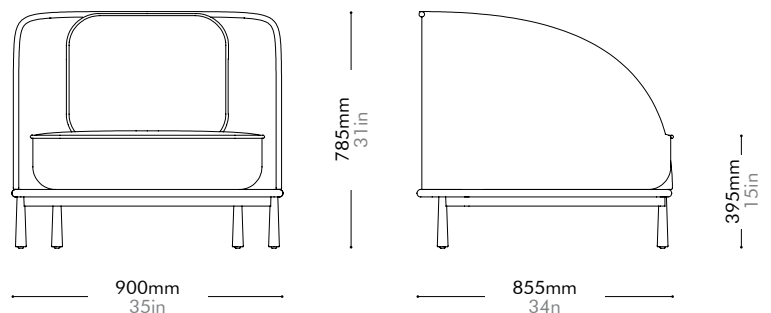

Arc Lounge Chair by Hallgeir Homstvedt

AR-S111

Materials	Wood veneer base, steel black powder coat matt leg, upholstery		
Dimensions	W900 x D855 x H785mm; SH: 395mm | W35" x D34" x H31"; SH: 15"		
Weight	38.0kg | 84lb		
Upholstery	5.5M | 121.0SF		
Shipping Volume	0.82CBM		
Pkg Dimensions	FCL	W985 x D940 x H890mm; 46.58kg | W39" x D37" x H35"; 103lb	
	LCL/AIR	W1005 x D960 x H985mm; 57.79kg | W40" x D38" x H39"; 127lb	

Oak		Lead time: 10-12 weeks
COM/COL		¥463,000
Fabric	C	¥463,000
	B	¥583,000
	A	¥626,000
Leather	C	¥644,000
	B	¥800,000
	A	¥947,000
PU Leather		¥463,000

Walnut		Lead time: 10-12 weeks
COM/COL		¥496,000
Fabric	C	¥496,000
	B	¥616,000
	A	¥658,000
Leather	C	¥677,000
	B	¥833,000
	A	¥979,000
PU Leather		¥496,000