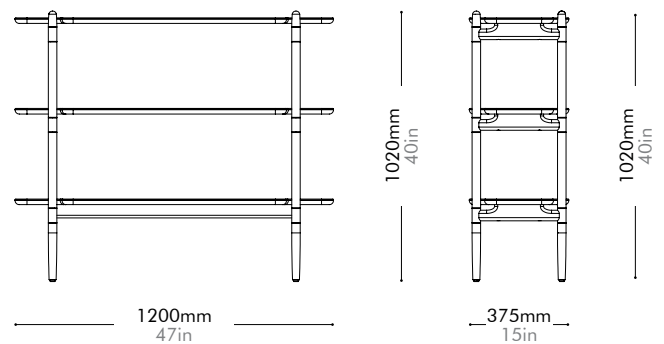

Walnut Lead time: 10-12 weeks

¥322,000

¥364,000

Slow Shelf 2

by Space
Copenhagen

SL-SF110-2

Materials Solid wood frame, wood veneer shelves, stainless steel oil rubbed copper

Dimensions W1200 x D375 x H680mm | W47" x D15" x H40"