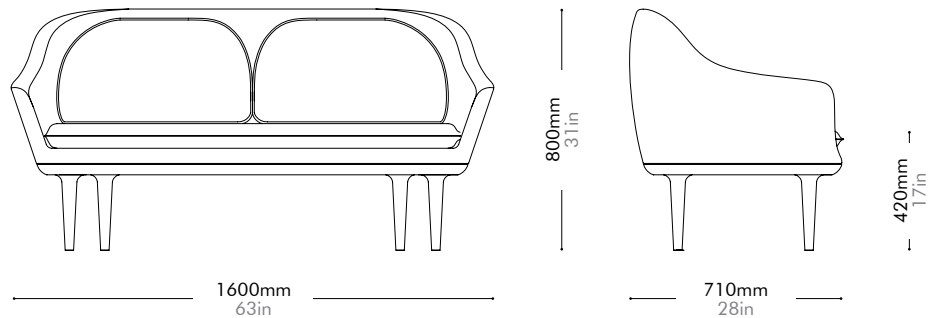

Lunar Sofa

by Space
Copenhagen

LN-S411

Materials	Solid wood legs, upholstered moulded foam frame, upholstered cushion		
Dimensions	W1600 x D710 x H800mm; SH: 420mm | W63" x D28" x H31"; SH: 17"		
Weight	45.5kg | 100lb		
Upholstery	6.4M | 121.OSF		
Shipping Volume	1.21CBM		
Pkg Dimensions	FCL	W1685 x D795 x H905mm; 56.51kg | W66" x D31" x H36"; 125lb	
	LCL/AIR	W1705 x D815 x H1000mm; 72.65kg | W67" x D32" x H39"; 160lb	

Oak		Lead time: 10-12 weeks
COM/COL		¥554,000
Fabric	C	¥554,000
	B	¥686,000
	A	¥732,000
Leather	C	¥712,000
	B	¥857,000
	A	¥993,000
PU Leather		¥554,000

Walnut		Lead time: 10-12 weeks
COM/COL		¥578,000
Fabric	C	¥578,000
	B	¥710,000
	A	¥756,000
Leather	C	¥737,000
	B	¥881,000
	A	¥1,017,000
PU Leather		¥578,000