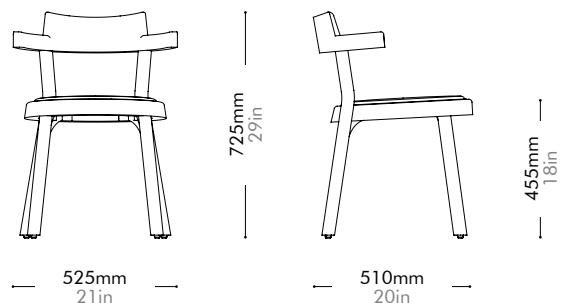

Pagoda Chair Upholstery - Wood Leg by BassamFellows

PA-S210-WD

Materials	Solid wood frame, upholstery, aluminum alloy		
Dimensions	W525 x D510 x H725mm; SH: 455mm | W21" x D20" x H29"; SH: 18"		
Weight	6.5kg | 14lb		
Upholstery	0.5M | 5.0SF		
Shipping Volume	0.06CBM		
Pkg Dimensions	FCL	W705 x D567 x H155mm; 8.05kg | W28" x D22" x H6"; 18lb	
	LCL/AIR	W745 x D607 x H245mm; 13.31kg | W29" x D27" x H10"; 29lb	

Oak Lead time: 10-12 weeks

COM/COL		¥155,000
Fabric	C	¥155,000
	B	¥163,000
	A	¥165,000
Leather	C	¥163,000
	B	¥170,000
	A	¥177,000
PU Leather		¥155,000

Walnut Lead time: 10-12 weeks

COM/COL		¥196,000
Fabric	C	¥196,000
	B	¥203,000
	A	¥206,000
Leather	C	¥203,000
	B	¥210,000
	A	¥217,000
PU Leather		¥196,000