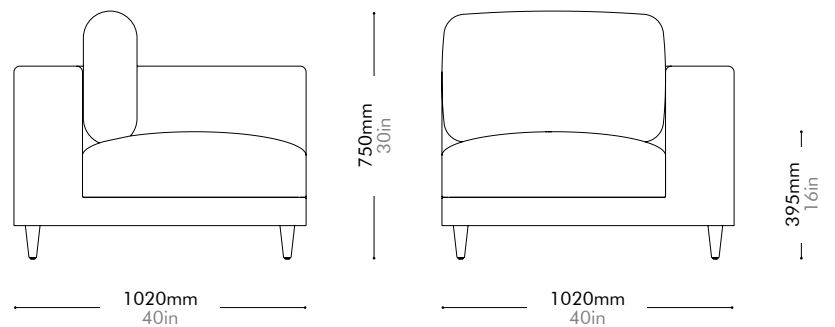

Atelier Small Corner-Leg by Space Copenhagen

AT-S451

Materials	Solid wood and plywood frame, upholstery		
Dimensions	W1020 x D1020 x H750mm; SH: 395mm | W40" x D40" x H30"; SH: 16"		
Weight	30.0kg | 66lb		
Upholstery	5.5M		
Shipping Volume	0.90CBM		
Pkg Dimensions	FCL	W1120 x D1120 x H720mm; 38.46kg | W44" x D44" x H28"; 85lb	
	LCL/AIR	W1140 x D1140 x H815mm; 53.57kg | W45" x D45" x H32"; 118lb	

Oak / Walnut Lead time: 10-12 weeks

COM/COL		¥304,000
Fabric	C	¥304,000
	B	¥424,000
	A	¥466,000