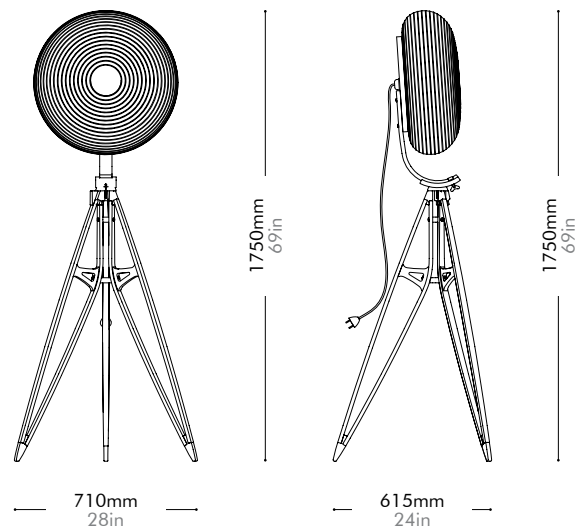

Kyoto Floor Lamp

by OEO Studio

KY-L110

Materials Solid wood base, washi paper, brass plated stainless steel hardware

Dimensions W710 x D615 x H1750mm | W28" x D24" x H69"

Weight 3.0kg | 7lb

Upholstery

Shipping Volume 0.04 + 0.12CBM

Pkg Dimensions FCL W1195 x D215 x H175mm; 3.14kg | W47" x D8" x H7"; 7lb

W635 x D635 x H295mm; 3.36kg | W48" x D9" x H11"; 14lb

LCL/AIR W1215 x D235 x H270mm; 6.45kg | W25" x D25" x H12"; 7lb

W655 x D655 x H315mm; 8.35kg | W26" x D26" x H12"; 18lb

* LIGHT SOURCE NOT INCLUDED

Oak

Lead time: 10-12 weeks

¥273,000