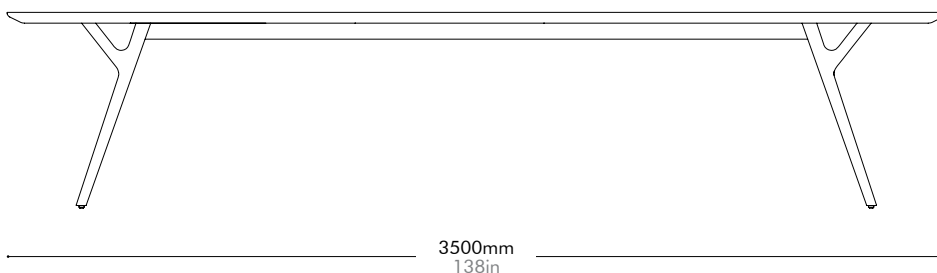

Rén Conference Table by Space Copenhagen

RN-T610-3500

Materials	Solid wood legs, wood veneer top, stainless steel hairline gold, steel black powder coat matt	
Dimensions	W3500 x D1100 x H730mm | W138" x D43" x H29"	
Weight	108.0kg | 238lb	
Upholstery		
Shipping Volume	0.86 + 0.51CBM	
Pkg Dimensions	FCL	W3600 x D1200 x H200mm; 115.30kg | W142" x D47" x H8"; 254lb
		W910 x D720 x H785mm; 12.38kg | W36" x D28" x H31"; 27lb
	LCL/AIR	W3640 x D1240 x H290mm; 167.75kg | W143" x D49" x H11"; 370lb
		W930 x D740 x H880mm; 20.37kg | W37" x D29" x H35"; 45lb

Oak   Lead time: 10-12 weeks

¥735,000

Walnut   Lead time: 10-12 weeks

¥865,000