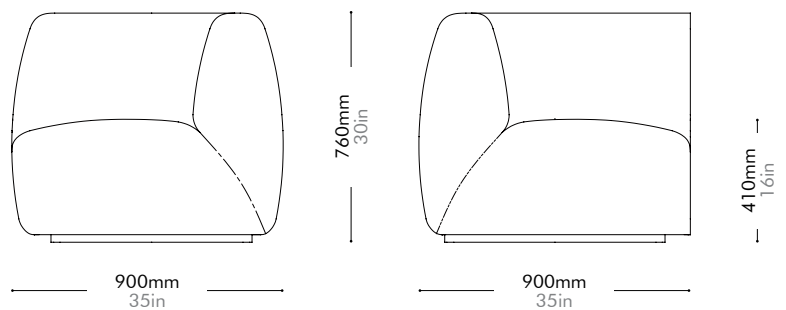

Infinity End L

by Space
Copenhagen

IF-S440-L

Materials	Solid wood and plywood frame, upholstery	
Dimensions	W900 x D900 x H760mm; SH: 410mm | W35" x D35" x H30"; SH: 16"	
Weight	37.0kg | 82lb	
Upholstery	4.1M | 66.0SF	
Shipping Volume	0.79CBM	
Pkg Dimensions	FCL	W965 x D965 x H845mm; 45.19kg | W38" x D38" x H33"; 100lb
	LCL/AIR	W985 x D985 x H940mm; 56.46kg | W39" x D39" x H37"; 125lb

Lead time: 10-12 weeks

COM/COL		¥365,000
Fabric	C	¥365,000
	B	¥438,000
	A	¥463,000
Leather	C	¥435,000
	B	¥503,000
	A	¥567,000
PU Leather		¥365,000