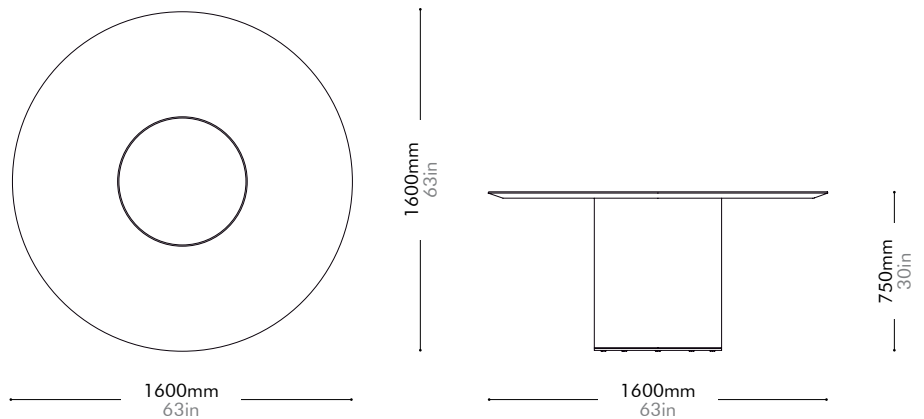

Crawford Dining Table 1 C1600 by Tom Fereday

CR-T410-1600

Materials	Stainless steel hairline brass, wood veneer top and base, stainless steel brass ring		
Dimensions	C1600 x H750mm | C63" x H30"		
Weight	77.0kg | 170lb		
Upholstery			
Shipping Volume	0.30+0.59CBM		
Pkg Dimensions	FCL	W1665 x D1665 x H110mm; 41.88kg | W66" x D66" x H4"; 92lb	
		W865 x D865 x H785mm; 49.81kg | W34" x D34" x H31"; 110lb	
	LCL/AIR	W1705 x D1705 x H200mm; 75.66kg | W67" x D67" x H8"; 167lb	
		W905 x D905 x H875mm; 59.32kg | W36" x D36" x H34"; 131lb	

Oak Lead time: 10-12 weeks

¥488,000

Walnut Lead time: 10-12 weeks

¥575,000