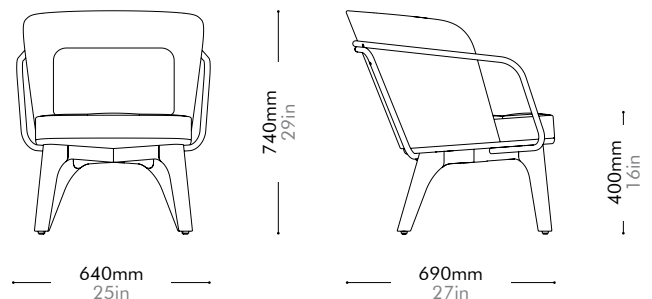

Utility Lounge Chair - Full Back by Neri&Hu

UT-S111-F

Materials	Solid wood legs, veneer plywood panel, steel hairline aged gold, upholstery		
Dimensions	W640 x D690 x H740mm; SH: 400mm | W25" x D27" x H29"; SH: 16"		
Weight	11.0kg | 24lb		
Upholstery	2.1M | 35.2SF		
Shipping Volume	0.44CBM		
Pkg Dimensions	FCL	W705 x D755 x H825mm; 17.04kg | W28" x D30" x H32"; 38lb	
	LCL/AIR	W725 x D775 x H920mm; 23.57kg | W29" x D31" x H36"; 52lb	

Oak Lead time: 10-12 weeks

COM/COL		¥328,000
Fabric	C	¥328,000
	B	¥368,000
	A	¥383,000
Leather	C	¥369,000
	B	¥408,000
	A	¥445,000
PU Leather		¥328,000

Walnut Lead time: 10-12 weeks

COM/COL		¥343,000
Fabric	C	¥343,000
	B	¥383,000
	A	¥398,000
Leather	C	¥384,000
	B	¥423,000
	A	¥460,000
PU Leather		¥343,000