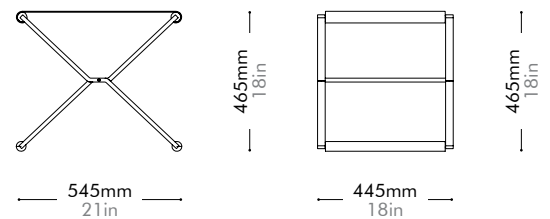

James Stool

by Yabu
Pushelberge

JA-S610

Materials	Steel black powder coat sand burst legs with solid walnut detail, leather seat		
Dimensions	W545 x D445 x H465mm; SH: 465mm | W21" x D18" x H18"; SH: 18"		
Weight	6.2kg | 14lb		
Upholstery	0.6M | 17.6SF		
Shipping Volume	0.07CBM		
Pkg Dimensions	FCL	W765 x D510 x H175mm; 7.81kg | W30" x D20" x H7"; 17lb	
	LCL/AIR	W785 x D530 x H270mm; 12.64kg | W31" x D21" x H11"; 28lb	

Steel

Lead time: 10-12 weeks

COM/COL		¥159,000
Fabric	C	¥159,000
	B	¥168,000
	A	¥171,000
Leather	C	¥186,000
	B	¥206,000
	A	¥225,000
PU Leather		¥159,000