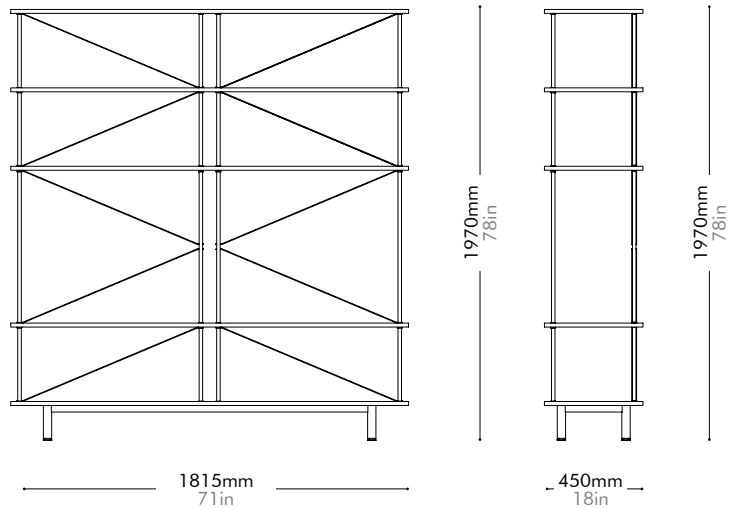

SE-SF150

Materials	Steel black powder coat matt, wood veneer shelves		
Dimensions	W1815 x D450 x H1970mm | W71" x D18" x H78"		
Weight	67.0kg | 148lb		
Upholstery			
Shipping Volume	0.24CBM		
Pkg Dimensions	FCL	W1915 x D550 x H230mm; 71.18kg | W75" x D22" x H11"; 157lb	
	LCL/AIR	W1955 x D590 x H320mm; 84.59kg | W77" x D23" x H15"; 186lb	

Oak	Lead time: 10-12 weeks	Walnut	Lead time: 10-12 weeks
	¥423,000		¥425,000