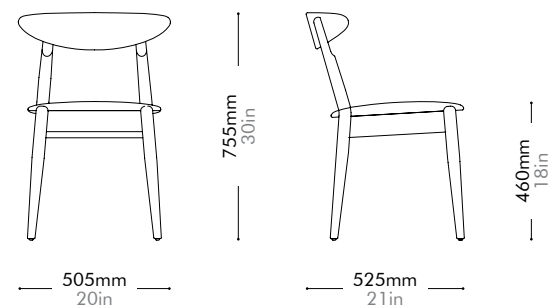

Louisiana Chair (1958) by Vilhelm Wohlert

VW-S220

Materials	Solid wood frame, wood veneer back, upholstered seat		
Dimensions	W505 x D525 x H755mm; SH: 460mm | W20" x D21" x H30"; SH: 18"		
Weight	4.5kg | 10lb		
Upholstery	0.4M | 5.5SF		
Shipping Volume	0.28CBM		
Pkg Dimensions	FCL	W570 x D590 x H840mm; 9.54kg | W22" x D23" x H33"; 21lb	
	LCL/AIR	W610 x D630 x H930mm; 14.01kg | W24" x D25" x H37"; 31lb	

Oak		Lead time: 10-12 weeks
COM/COL		¥163,000
Fabric	C	¥163,000
	B	¥179,000
	A	¥181,000
Leather	C	¥178,000
	B	¥184,000
	A	¥190,000
PU Leather		¥163,000

Walnut		Lead time: 10-12 weeks
COM/COL		¥197,000
Fabric	C	¥197,000
	B	¥203,000
	A	¥206,000
Leather	C	¥202,000
	B	¥208,000
	A	¥214,000
PU Leather		¥197,000