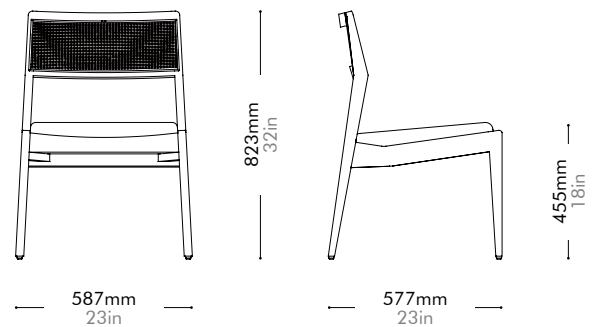

Risom C141 Chair (1955) by Jens Risom

RI-S210-CA

Materials	Solid wood frame, upholstery and cane		
Dimensions	W587 x D577 x H823mm; SH: 455mm | W23" x D23" x H32"; SH: 18"		
Weight	7.6kg | 17lb		
Upholstery	1.0M | 16.5SF		
Shipping Volume	0.40CBM		
Pkg Dimensions	FCL	W680 x D680 x H870mm; 13.61kg | W27" x D27" x H34"; 30lb	
	LCL/AIR	W700 x D700 x H965mm; 19.30kg | W28" x D28" x H38"; 43lb	

Oak		Lead time: 10-12 weeks
COM/COL		¥209,000
Fabric	C	¥209,000
	B	¥227,000
	A	¥233,000
Leather	C	¥220,000
	B	¥233,000
	A	¥245,000
PU Leather		¥209,000

Walnut		Lead time: 10-12 weeks
COM/COL		¥240,000
Fabric	C	¥240,000
	B	¥258,000
	A	¥264,000
Leather	C	¥252,000
	B	¥264,000
	A	¥277,000
PU Leather		¥240,000