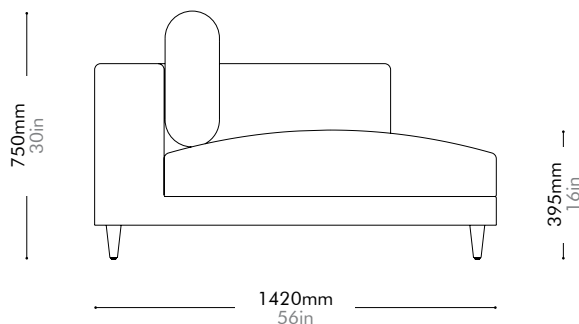

Atelier Small Chaise Lounge R-Leg by Space Copenhagen

AT-S461-R

Materials	Solid wood and plywood frame, upholstery	
Dimensions	W1020 x D1420 x H750mm; SH: 395mm | W40" x D56" x H30"; SH: 16"	
Weight	40.0kg | 88lb	
Upholstery	6.6M	
Shipping Volume	1.23CBM	
Pkg Dimensions	FCL	W1120 x D1520 x H720mm; 50.30kg | W44" x D60" x H28"; 111lb
	LCL/AIR	W1140 x D1540 x H815mm; 70.70kg | W45" x D61" x H32"; 156lb

Oak / Walnut Lead time: 10-12 weeks

COM/COL		¥394,000
Fabric	C	¥394,000
	B	¥538,000
	A	¥589,000