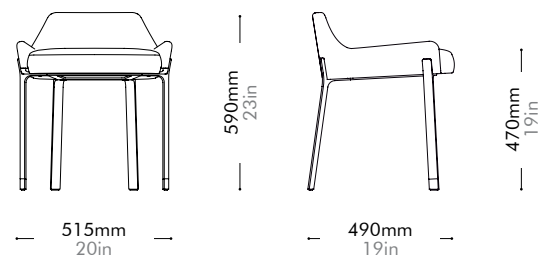

Lead time: 10-12 weeks

COM/COL		¥158,000
Fabric	C	¥158,000
	B	¥187,000
	A	¥197,000
Leather	C	¥188,000
	B	¥216,000
	A	¥242,000
PU Leather		¥158,000

Blink Vanity Stool SH470

by Yabu Pushelberg

BL-S610-470

Materials	Stainless steel hairline gold, steel black powder coat sand brush, upholstery		
Dimensions	W515 x D490 x H590mm; SH: 470mm W20" x D19" x H23"; SH: 19"		
Weight	8.0kg 18lb		
Upholstery	1.2M 19.8SF		
Shipping Volume	0.26CBM		
Pkg Dimensions	FCL	W600 x D600 x H720mm; 12.36kg W24" x D24" x H28"; 27lb	
	LCL/AIR	W620 x D620 x H815mm; 16.82kg W24" x D24" x H32"; 37lb	

Lead time: 10-12 weeks

COM/COL		¥165,000
Fabric	C	¥165,000
	B	¥193,000
	A	¥203,000
Leather	C	¥189,000
	B	¥214,000
	A	¥237,000
PU Leather		¥165,000

Blink Counter Stool SH610

by Yabu Pushelberg

BL-S610-610

Materials	Stainless steel hairline gold, steel black powder coat sand Brust, upholstery		
Dimensions	W515 x D495 x H725mm; SH: 610mm W20" x D19" x H29"; SH: 24"		
Weight	9.0kg 20lb		
Upholstery	1.2M 19.8SF		
Shipping Volume	0.31CBM		
Pkg Dimensions	FCL	W600 x D600 x H860mm; 14.33kg W24" x D24" x H34"; 32lb	
	LCL/AIR	W620 x D620 x H955mm; 18.80kg W24" x D24" x H38"; 41lb	

Lead time: 10-12 weeks

COM/COL		¥176,000
Fabric	C	¥176,000
	B	¥203,000
	A	¥212,000
Leather	C	¥199,000
	B	¥221,000
	A	¥243,000
PU Leather		¥176,000

Blink Bar Stool SH750

by Yabu Pushelberg

BL-S610-750

Materials	Stainless steel hairline gold, steel black powder coat sand brush, upholstery		
Dimensions	W515 x D510 x H865mm; SH: 750mm W20" x D20" x H34"; SH: 30"		
Weight	9.5kg 21lb		
Upholstery	1.2M 19.8SF		
Shipping Volume	0.36CBM		
Pkg Dimensions	FCL	W600 x D600 x H1000mm; 15.90kg W24" x D24" x H39"; 35lb	
	LCL/AIR	W620 x D620 x H1095mm; 20.37kg W24" x D24" x H43"; 45lb	