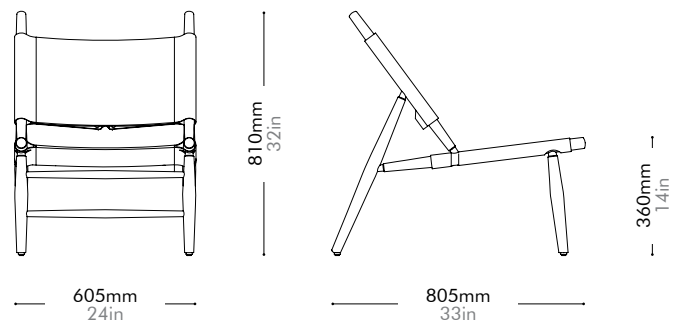

Triangle Chair (1952) by Vilhelm Wohlert

VW-S110

Materials	Solid wood frame, saddle leather seat and back		
Dimensions	W605 x D850 x H810mm; SH: 360mm | W24" x D33" x H32"; SH: 14"		
Weight	5.0kg | 11lb		
Upholstery			
Shipping Volume	0.55CBM		
Pkg Dimensions	FCL	W670 x D915 x H895mm; 12.08kg | W26" x D36" x H35"; 27lb	
	LCL/AIR	W690 x D935 x H990mm; 19.58kg | W27" x D37" x H39"; 43lb	

Oak Lead time: 10-12 weeks

Walnut Lead time: 10-12 weeks

Saddle Leather **¥345,000**

Saddle Leather **¥378,000**