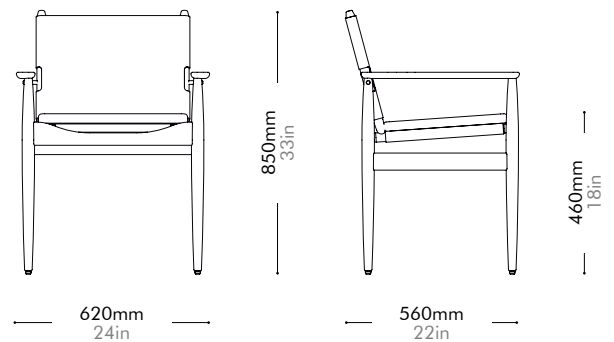

Journey Dining Armchair-CV

by Space
Copenhagen

JN-S211-CV

Materials	Solid wood frame, upholstery, stainless steel oil rubbed copper		
Dimensions	W620 x D560 x H850mm; SH: 460mm | W24" x D22" x H33"; SH: 18"		
Weight	7.5kg | 17lb		
Upholstery	0.7M | 9.OSF	Canvas 1.5M	
Shipping Volume	0.40CBM		
Pkg Dimensions	FCL	W685 x D625 x H935mm; 13.82kg | W27" x D25" x H37"; 30lb	
	LCL/AIR	W725 x D665 x H1025mm; 19.42kg | W29" x D26" x H40"; 43lb	

* Backrest and seating pad ONLY available in Canvas and Saddle Leather

* Cushion is available in all graded-in fabrics and leathers except Batyline Eden and Saddle Leather

Oak	Lead time: 10-12 weeks	
COM/COL	¥138,000	
Fabric	C	¥138,000
	B	¥152,000
	A	¥158,000

Walnut	Lead time: 10-12 weeks	
COM/COL	¥163,000	
Fabric	C	¥163,000
	B	¥177,000
	A	¥183,000