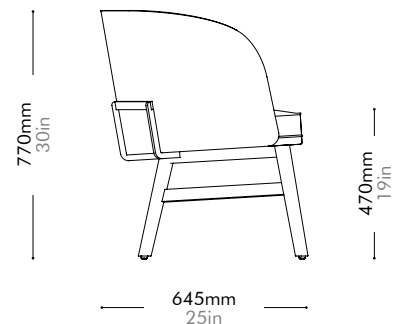

Mr.B Two Seater Chair by Neri&Hu

MB-S121

Materials	Stainless steel hairline gold, solid wood frame, upholstery		
Dimensions	W1370 x D645 x H770mm; SH: 470mm | W54" x D25" x H30"; SH: 19"		
Weight	26.0kg | 57lb		
Upholstery	4.95M | 66.0SF		
Shipping Volume	0.87CBM		
Pkg Dimensions	FCL	W1435 x D710 x H855mm; 34.96kg | W56" x D28" x H34"; 77lb	
	LCL/AIR	W1455 x D730 x H950mm; 47.30kg | W57" x D28" x H37"; 104lb	

Oak Lead time: 10-12 weeks

COM/COL		¥413,000
Fabric	C	¥413,000
	B	¥531,000
	A	¥573,000
Leather	C	¥497,000
	B	¥589,000
	A	¥674,000
PU Leather		¥413,000

Walnut Lead time: 10-12 weeks

COM/COL		¥442,000
Fabric	C	¥442,000
	B	¥560,000
	A	¥602,000
Leather	C	¥526,000
	B	¥618,000
	A	¥703,000
PU Leather		¥442,000