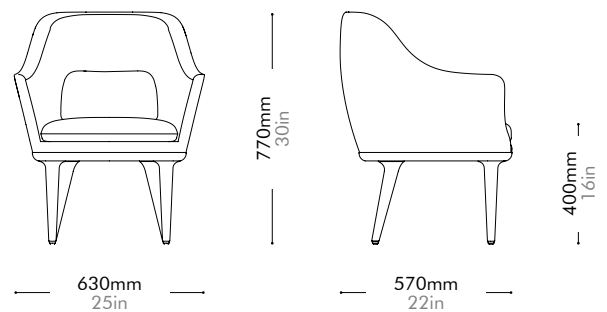

Lunar Lounge Chair Small by Space Copenhagen

LN-S121-S

Materials	Solid wood legs, upholstered moulded foam frame, upholstered cushion		
Dimensions	W630 x D570 x H770mm; SH: 400mm | W25" x D22" x H30"; SH: 16"		
Weight	12.5kg | 28lb		
Upholstery	2.2M | 44.0SF		
Shipping Volume	0.40CBM		
Pkg Dimensions	FCL	W680 x D680 x H870mm; 18.51kg | W27" x D27" x H34"; 41lb	
	LCL/AIR	W700 x D700 x H965mm; 24.20kg | W28" x D28" x H38"; 53lb	

Oak		Lead time: 10-12 weeks
COM/COL		¥308,000
Fabric	C	¥308,000
	B	¥359,000
	A	¥377,000
Leather	C	¥370,000
	B	¥427,000
	A	¥480,000
PU Leather		¥308,000

Walnut		Lead time: 10-12 weeks
COM/COL		¥331,000
Fabric	C	¥331,000
	B	¥382,000
	A	¥400,000
Leather	C	¥393,000
	B	¥450,000
	A	¥503,000
PU Leather		¥331,000