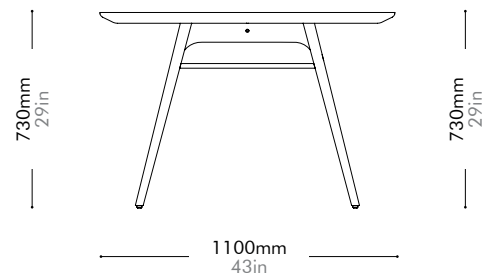

Rén Dining Table W2100 - Stone Top by Space Copenhagen

RN-T411-2100-ST

Materials	Solid wood legs, stone top in gloss paint surface, stainless steel hairline gold, steel black powder coat matt		
Dimensions	W2100 x D1100 x H730mm | W83" x D43" x H29"		
Weight	74.0kg | 163lb		
Upholstery			
Shipping Volume	0.38 + 0.51CBM		
Pkg Dimensions	FCL	W2200 x D1200 x H145mm; 75.89kg | W87" x D47" x H6"; 167lb	
		W910 x D720 x H785mm; 12.38kg | W36" x D28" x H31"; 27lb	
	LCL/AIR	W2240 x D1240 x H235mm; 108.16kg | W88" x D49" x H9"; 238lb	
		W930 x D740 x H880mm; 20.37kg | W37" x D29" x H35"; 45lb	

Oak Lead time: 10-12 weeks

Walnut Lead time: 10-12 weeks

Stone B **¥848,000**

Stone B **¥881,000**

Stone A **¥1,089,000**

Stone A **¥1,121,000**