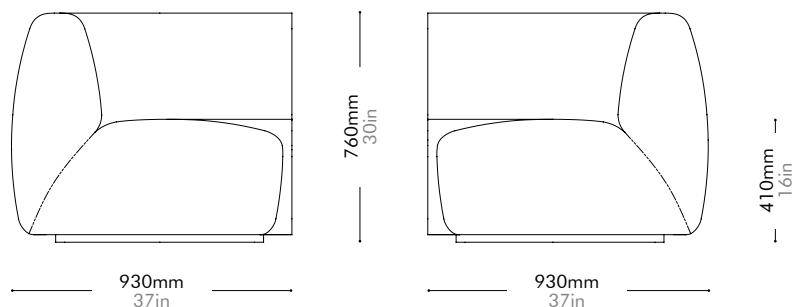

Infinity Corner

by Space Copenhagen

IF-S420

Materials	Solid wood and plywood frame, upholstery		
Dimensions	W930 x D930 x H760mm; SH: 410mm | W37" x D37" x H30"; SH: 16"		
Weight	37.0kg | 82lb		
Upholstery	4.4M | 68.0SF		
Shipping Volume	0.84CBM		
Pkg Dimensions	FCL	W995 x D995 x H845mm; 45.46kg | W39" x D39" x H33"; 100lb	
	LCL/AIR	W1015 x D1015 x H940mm; 57.44kg | W40" x D40" x H37"; 127lb	

Lead time: 10-12 weeks

COM/COL		¥373,000
Fabric	C	¥373,000
	B	¥447,000
	A	¥473,000
Leather	C	¥445,000
	B	¥515,000
	A	¥581,000
PU Leather		¥373,000