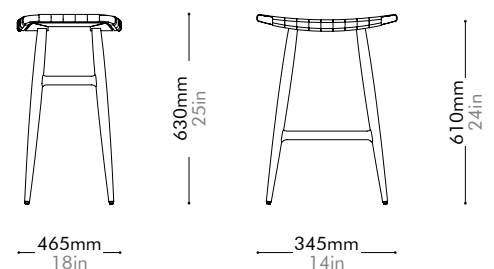

Oak Lead time: 10-12 weeks

¥141,000

Walnut Lead time: 10-12 weeks

¥173,000

Freja Bar Stool SH610 Leather Seat by Space Copenhagen

FE-S310-LE

Materials	Solid wood frame, leather seat		
Dimensions	W465 x D345 x H630mm; SH: 610mm W18" x D14" x H25"; SH:24"		
Weight	3.3kg 7lb		
Upholstery	5.0SF		
Shipping Volume	0.16CBM		
Pkg Dimensions	FCL	W530 x D410 x H715mm; 6.80kg W21" x D16" x H28"; 15lb	
	LCL/AIR	W570 x D450 x H805mm; 9.78kg W22" x D18" x H32"; 22lb	

Oak	Lead time: 10-12 weeks
Saddle Leather	¥159,000

Walnut	Lead time: 10-12 weeks
Saddle Leather	¥190,000

Freja Bar Stool SH610 Leather Stripe Seat by Space Copenhagen

FE-S310-LS

Materials	Solid wood frame, leather stripe seat		
Dimensions	W465 x D345 x H630mm; SH: 610mm W18" x D14" x H25"; SH:24"		
Weight	3.3kg 7lb		
Upholstery	7.0SF		
Shipping Volume	0.16CBM		
Pkg Dimensions	FCL	W530 x D410 x H715mm; 6.80kg W21" x D16" x H28"; 15lb	
	LCL/AIR	W570 x D450 x H805mm; 9.78kg W22" x D18" x H32"; 22lb	

Oak	Lead time: 10-12 weeks
Saddle Leather	¥162,000

Walnut	Lead time: 10-12 weeks
Saddle Leather	¥198,000

Freja Bar Stool SH610 Paper Cord Seat by Space Copenhagen

FE-S310-PC

Materials	Solid wood frame, paper cord seat		
Dimensions	W465 x D345 x H630mm; SH: 610mm W18" x D14" x H25"; SH:24"		
Weight	3.3kg 7lb		
Upholstery			
Shipping Volume	0.16CBM		
Pkg Dimensions	FCL	W530 x D410 x H715mm; 6.80kg W21" x D16" x H28"; 15lb	
	LCL/AIR	W570 x D450 x H805mm; 9.78kg W22" x D18" x H32"; 22lb	