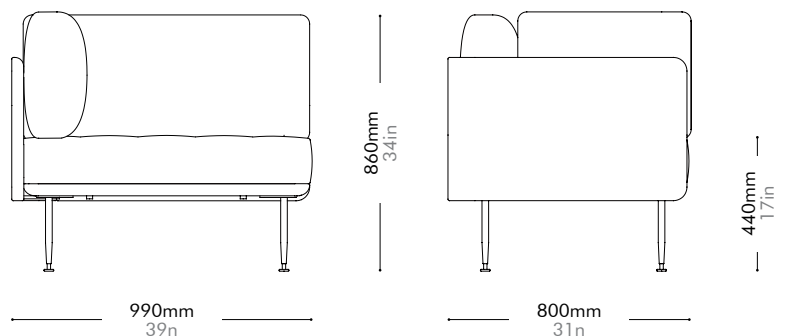

Utility Sofa 2 Sides S-L by Neri&Hu

UT-S421-L

Materials	Wood veneer base, stainless steel hairline aged gold / steel black powder coat matt, upholstery		
Dimensions	W990 x D800 x H860mm; SH: 440mm | W39" x D31" x H34"; SH: 17"		
Weight	45.0kg | 99lb		
Upholstery	4.2M | 82.5SF		
Shipping Volume	0.56CBM		
Pkg Dimensions	FCL	W1075 x D885 x H585mm; 51.10kg | W42" x D35" x H23"; 112lb	
	LCL/AIR	W1095 x D905 x H680mm; 62.62kg | W43" x D36" x H27"; 138lb	

Oak Lead time: 10-12 weeks

COM/COL		¥615,000
Fabric	C	¥615,000
	B	¥755,000
	A	¥804,000
Leather	C	¥809,000
	B	¥979,000
	A	¥1,138,000
PU Leather		¥615,000

Walnut Lead time: 10-12 weeks

COM/COL		¥668,000
Fabric	C	¥668,000
	B	¥808,000
	A	¥857,000
Leather	C	¥862,000
	B	¥1,032,000
	A	¥1,192,000
PU Leather		¥668,000