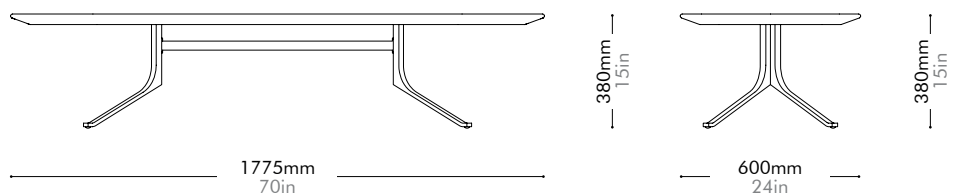

BL-T220-1775-WD

Materials	Wood veneer top, steel black powder coat sand brust		
Dimensions	W1775 x D600 x H380mm W70" x D24" x H15"		
Weight	22.5kg 50lb		
Upholstery			
Shipping Volume	0.14+0.15CBM		
Pkg Dimensions	FCL	W1850 x D675 x H115mm; 20.58kg W73" x D27" x H5"; 45lb	
		W715 x D515 x H415mm; 8.43kg W28" x D20" x H16"; 19lb	
	LCL/AIR	W1870 x D695 x H210mm; 35.68kg W74" x D27" x H8"; 79lb	
		W735 x D535 x H510mm; 13.0kg W29" x D21" x H20"; 29lb	

Oak Lead time: 10-12 weeks

¥226,000

Walnut Lead time: 10-12 weeks

¥282,000

Blink Oval Coffee Table - Stone Top by Yabu Pushelberg

BL-T220-1775-ST

Materials	Stone top in gloss paint surface, steel black powder coat sand brus		
Dimensions	W1775 x D600 x H380mm W70" x D24" x H15"		
Weight	48.5kg 107lb		
Upholstery			
Shipping Volume	0.29+0.25CBM		
Pkg Dimensions	FCL	W1880 x D705 x H220mm; 63.93kg W74" x D28" x H9"; 141lb	
		W1330 x D490 x H390mm; 9.58kg W52" x D19" x H15"; 21lb	
	LCL/AIR	W1880 x D705 x H220mm; 63.93kg W74" x D28" x H9"; 141lb	
		W1350 x D510 x H485mm; 17.58kg W53" x D20" x H19"; 39lb	