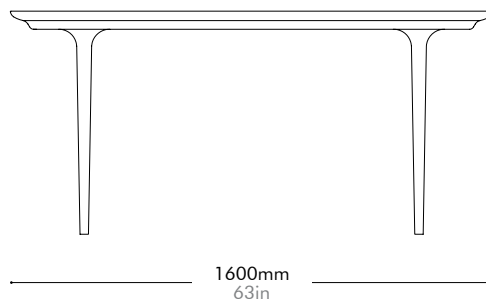

Lunar Dining Table W1600

by Space Copenhagen

LN-T410-1600

Materials	Solid wood legs, wood veneer top	
Dimensions	W1600 x D900 x H740mm | W63" x D35" x H29"	
Weight	40.0kg | 88lb	
Upholstery		
Shipping Volume	0.22 + 0.15CBM	
Pkg Dimensions	FCL	W1680 x D980 x H135mm; 39.06kg | W66" x D39" x H5"; 86lb
		W430 x D430 x H825mm; 12.47kg | W17" x D17" x H32"; 27lb
LCL/AIR		W1700 x D1000 x H230mm; 58.81kg | W67" x D39" x H9"; 130lb
		W430 x D430 x H825mm; 12.47kg | W17" x D17" x H32"; 27lb

Oak Lead time: 10-12 weeks

¥437,000

Walnut Lead time: 10-12 weeks

¥616,000