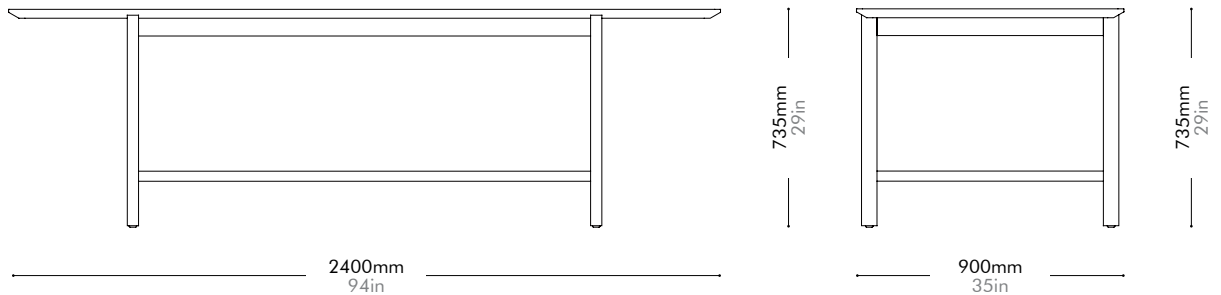

Aya Dining Table W2400 by OEO Studio

AY-T410-2400

Materials	Solid wood frame, wood veneer top, blackened stainless steel		
Dimensions	W2400 x D900 x H735mm | W94" x D35" x H29"		
Weight	57.0kg | 126lb		
Upholstery			
Shipping Volume	0.48CBM		
Pkg Dimensions	FCL	W2500 x D1140 x H170mm; 65.74kg | W98" x D45" x H7"; 145lb	
	LCL/AIR	W2540 x D1180 x H260mm; 100.57kg | W100" x D46" x H10"; 222lb	

Oak   Lead time: 10-12 weeks

¥410,000

Walnut   Lead time: 10-12 weeks

¥474,000