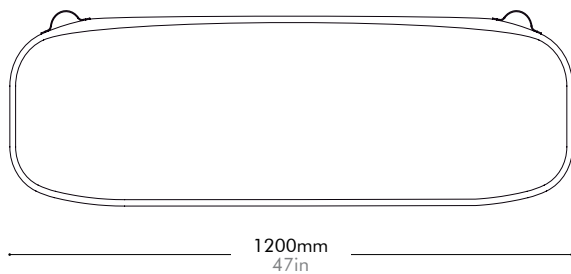

Exchange Chair Two Seater Seat Cushion by CRÈME

EX-S220-A2

Materials	Upholstery
Dimensions	W1200 x D420 x H20mm | W47" x D17" x H1"
Weight	1.2kg | 3lb
Upholstery	1.55M | 24.5SF
Shipping Volume	
Pkg Dimensions	

Lead time: 10-12 weeks

COM/COL		¥27,000
Fabric	C	¥27,000
	B	¥57,000
	A	¥67,000
Leather	C	¥56,000
	B	¥84,000
	A	¥110,000
PU Leather		¥27,000