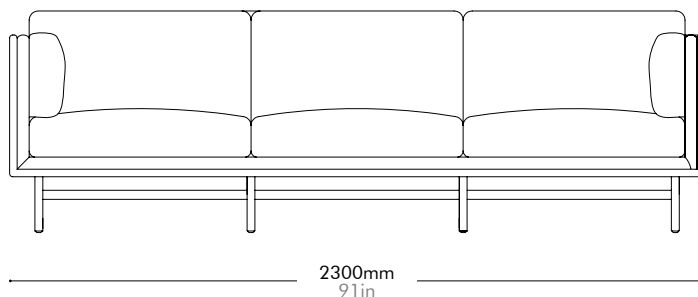

SW-S421

Materials	Solid oak base, upholstery		
Dimensions	W2300 x D810 x H755mm; SH: 440mm | W91" x D32" x H30"; SH: 17"		
Weight	103.5kg | 228lb		
Upholstery	13.2M | 253.0SF	Fabric + Leather	11.0M+55.0SF
Shipping Volume	1.84CBM		
Pkg Dimensions	FCL	W2385 x D895 x H860mm; 117.74kg | W94" x D35" x H34"; 260lb	
	LCL/AIR	W2405 x D915 x H955mm; 143.31kg | W95" x D36" x H38"; 316lb	

Oak		Lead time: 10-12 weeks
COM/COL		¥598,000
Fabric	C	¥598,000
	B	¥892,000
	A	¥995,000
Leather	C	¥957,000
	B	¥1,283,000
	A	¥1,589,000
PU Leather		¥598,000

Oak		Lead time: 10-12 weeks
Fabric + Leather	C+C	¥683,000
	C+B	¥753,000
	C+A	¥820,000
	B+C	¥928,000
	B+B	¥999,000
	B+A	¥1,065,000
	A+C	¥1,014,000
	A+B	¥1,085,000
	A+A	¥1,151,000