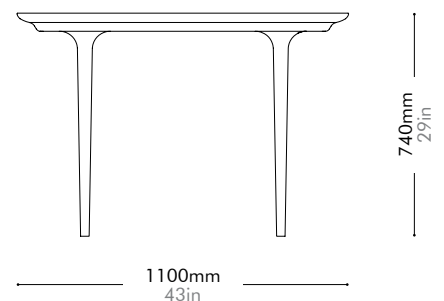

Lunar Dining Table W2100

by Space Copenhagen

LN-T410-2100

Materials	Solid wood legs, wood veneer top	
Dimensions	W2100 x D1100 x H740mm | W83" x D43" x H29"	
Weight	50.0kg | 110lb	
Upholstery		
Shipping Volume	0.71 + 0.15CBM	
Pkg Dimensions	FCL	W2230 x D1230 x H260mm; 100.30kg | W88" x D48" x H10"; 221lb
		W430 x D430 x H825mm; 12.47kg | W17" x D17" x H32"; 27lb
LCL/AIR		W2230 x D1230 x H260mm; 100.30kg | W88" x D48" x H10"; 221lb
		W430 x D430 x H825mm; 12.47kg | W17" x D17" x H32"; 27lb

Oak Lead time: 10-12 weeks

¥513,000

Walnut Lead time: 10-12 weeks

¥717,000