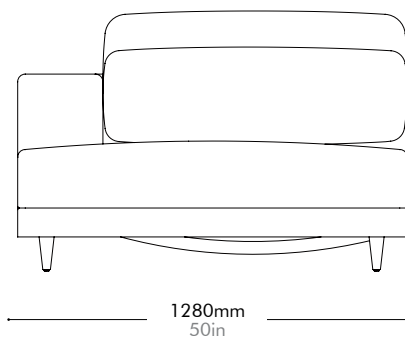

Atelier Chaise Lounge L-Leg by Space Copenhagen

AT-S431-L

Materials	Solid wood and plywood frame, upholstery		
Dimensions	W1280 x D1780 x H780mm; SH: 425mm | W50" x D70" x H31"; SH: 17"		
Weight	60.0kg | 132lb		
Upholstery	11.2M		
Shipping Volume	1.95CBM		
Pkg Dimensions	FCL	W1380 x D1880 x H750mm; 74.0kg | W54" x D74" x H30"; 163lb	
	LCL/AIR	W1400 x D1900 x H845mm; 104.91kg | W55" x D75" x H33"; 231lb	

Oak / Walnut Lead time: 10-12 weeks

COM/COL		¥545,000
Fabric	C	¥545,000
	B	¥784,000
	A	¥867,000