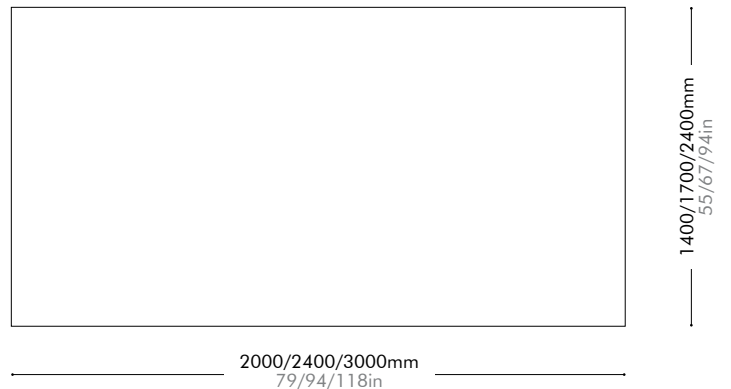

Dune

by Space
Copenhagen

WL-R001-S / WL-R001-M / WL-R001-L

Materials	100% Pure new zealand wool
Dimensions	S: L2000 x W1400mm | L79" x W55"
	M: L2400 x W1700mm | L94" x W67"
	L: L3000 x W2400mm | L118" x W94"
Weight	S: 11.0kg / M: 21.0kg / L: 37.0kg | S: 24lb / M: 46lb / L:82lb
Shipping Volume	S: 0.13 / M: 0.16 / L: 0.22 CBM
Pkg Dimensions	FCL/LCL/AIR S: C300 x H1450mm; 29.0kg | C12" x H57"; 64lb
	FCL/LCL/AIR M: C300 x H1750mm; 43.0kg | C12" x H69"; 95lb
	FCL/LCL/AIR L: C300 x H2450mm; 67.0kg | C12" x H96"; 148lb

Lead time: 10-12 weeks

S	¥382,000
M	¥556,000
L	¥981,000