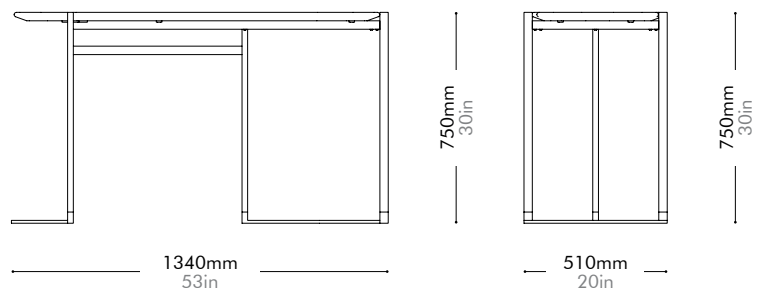

Blink Console

by Yabu Pushelberg

BL-T710

Materials	Wood veneer top, stainless steel hairline gold, steel black powder coat sand brust		
Dimensions	W1340 x D510 x H750mm | W53" x D20" x H30"		
Weight	19.0kg | 42lb		
Upholstery			
Shipping Volume	0.20CBM		
Pkg Dimensions	FCL	W1400 x D720 x H200mm; 22.68kg | W55" x D28" x H8"; 50lb	
	LCL/AIR	W1420 x D740 x H295mm; 34.89kg | W56" x D29" x H12"; 77lb	

Oak   Lead time: 10-12 weeks

¥190,000

Walnut   Lead time: 10-12 weeks

¥209,000