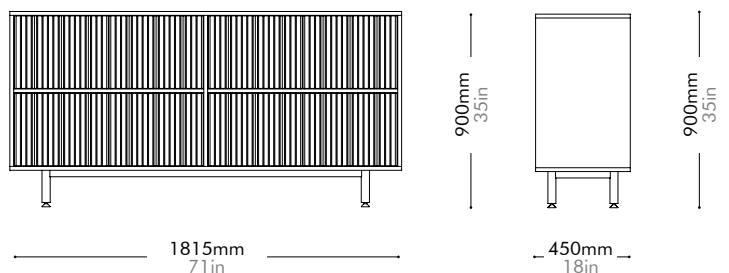

Seiton Cabinet High by OEO Studio

SE-C110-H

Materials	Solid wood with wood veneer panels, steel black powder coat matt		
Dimensions	W1815 x D450 x H900mm | W71" x D18" x H35"		
Weight	67.0kg | 148lb		
Upholstery			
Shipping Volume	1.00CBM		
Pkg Dimensions	FCL	W1900 x D535 x H985mm; 77.96kg | W75" x D21" x H39"; 172lb	
	LCL/AIR	W1920 x D555 x H1080mm; 90.35kg | W76" x D22" x H43"; 199lb	

Oak	Lead time: 10-12 weeks
	¥535,000

Walnut	Lead time: 10-12 weeks
	¥604,000