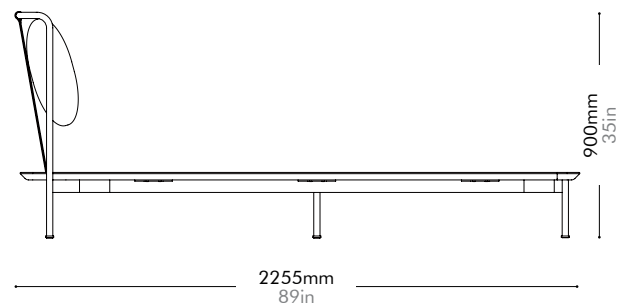

Crawford Bed

Double Size

by Tom Fereday

CR-B110-D

Materials	Wood veneer base, steel black powder coat matt, upholstery		
Dimensions	W1865 x D2255 x H900mm | W73" x D89" x H35"		
Weight	76.0kg | 168lb		
Upholstery	4.0M | 66.0SF		
Shipping Volume	0.33+0.43CBM		
Pkg Dimensions	FCL	W2160 x D985 x H155mm; 49.60kg | W85" x D39" x H6"; 109lb	
		W1980 x D465 x H465mm; 38.68kg | W78" x D18" x H18"; 85lb	
	LCL/AIR	W2200 x D1025 x H245mm; 75.80kg | W87" x D40" x H10"; 167lb	
		W2020 x D505 x H555mm; 50.54kg | W80" x D20" x H22"; 111lb	

Oak		Lead time: 10-12 weeks
COM/COL		¥485,000
Fabric	C	¥485,000
	B	¥571,000
	A	¥602,000
Leather	C	¥572,000
	B	¥655,000
	A	¥733,000
PU Leather		¥485,000

Walnut		Lead time: 10-12 weeks
COM/COL		¥562,000
Fabric	C	¥562,000
	B	¥648,000
	A	¥679,000
Leather	C	¥649,000
	B	¥732,000
	A	¥810,000
PU Leather		¥562,000