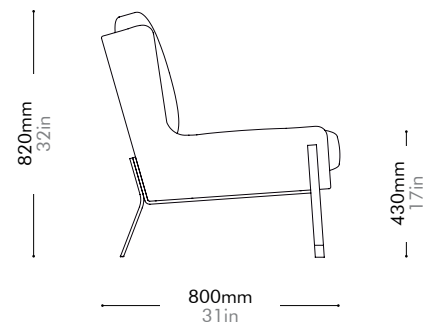

BL-S430-R2

Materials	Stainless steel hairline gold, steel black powder coat sand brust, upholstery		
Dimensions	W2100 x D800 x H820mm; SH: 430mm | W83" x D31" x H32"; SH: 17"		
Weight	78.0kg | 172lb		
Upholstery	10.6M | 220.OSF		
Shipping Volume	1.81CBM		
Pkg Dimensions	FCL	W2215 x D885 x H925mm; 92.21kg | W87" x D35" x H36"; 203lb	
	LCL/AIR	W2235 x D905 x H1020mm; 115.71kg | W88" x D36" x H40"; 255lb	

Lead time: 10-12 weeks

COM/COL		¥535,000
Fabric	C	¥535,000
	B	¥793,000
	A	¥883,000
Leather	C	¥869,000
	B	¥1,166,000
	A	¥1,445,000
PU Leather		¥535,000