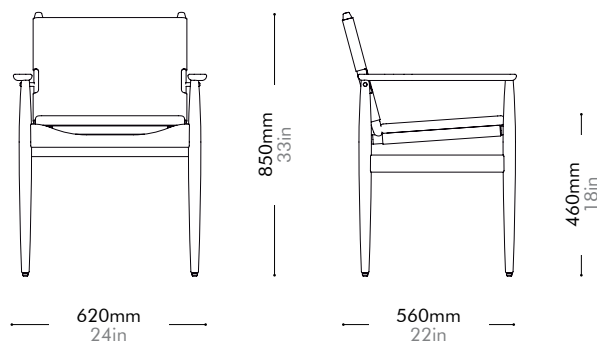

Walnut Lead time: 10-12 weeks

COM/COL		¥218,000
Leather	C	¥229,000
	B	¥241,000
	A	¥251,000
PU Leather		¥218,000

Kite Lounge Chair-Narrow by Nendo

KT-S110-N

Materials	Steel black powder coat matt, upholstered moulded foam shell		
Dimensions	W812 x D518 x H896mm; SH: 535mm W32" x D20" x H35"; SH: 21"		
Weight	24.5kg 54lb		
Upholstery	4.0M 95.0SF		
Shipping Volume	0.54CBM		
Pkg Dimensions	FCL	W897 x D603 x H1001mm; 32.11kg W35" x D24" x H39"; 71lb	
	LCL/AIR	W937 x D643 x H1091mm; 39.11kg W37" x D25" x H43"; 86lb	