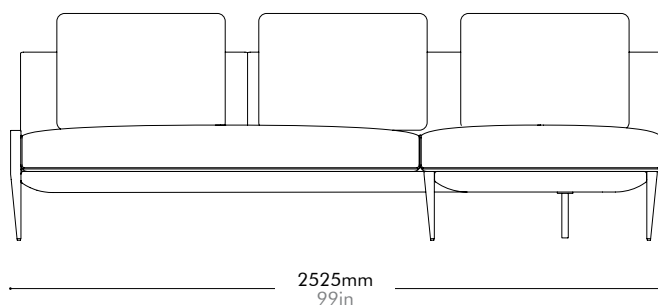

FL-S441-R

Materials	Steel dark grey powder coat matt frame, upholstery		
Dimensions	W2525 x D1650 x H715(875)mm; SH: 435mm | W99" x D65" x H28(34)"; SH: 17"		
Weight	115.5kg | 255lb		
Upholstery	17.0M | 320.0SF		
Shipping Volume	1.98CBM		
Pkg Dimensions	FCL	W2610 x D1025 x H740mm; 130.28kg | W103" x D40" x H29"; 287lb	
	LCL/AIR	W2650 x D1065 x H830mm; 163.08kg | W104" x D42" x H33"; 360lb	

Lead time: 10-12 weeks

COM/COL		¥1,139,000
Fabric	C	¥1,139,000
	B	¥1,607,000
	A	¥1,772,000
Leather	C	¥1,663,000
	B	¥2,149,000
	A	¥2,605,000
PU Leather		¥1,139,000