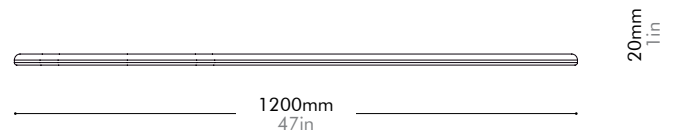

Exchange Chair Two Seater Seat Cushion by CRÈME

EX-S220-A2

Materials	Upholstery
Dimensions	W1200 x D420 x H20mm | W47" x D17" x H1"
Weight	1.2kg | 3lb
Upholstery	1.55M | 24.5SF
Shipping Volume	
Pkg Dimensions	

Lead time: 10-12 weeks

COM/COL		¥27,000
Fabric	C	¥27,000
	B	¥57,000
	A	¥67,000
Leather	C	¥56,000
	B	¥84,000
	A	¥110,000
PU Leather		¥27,000