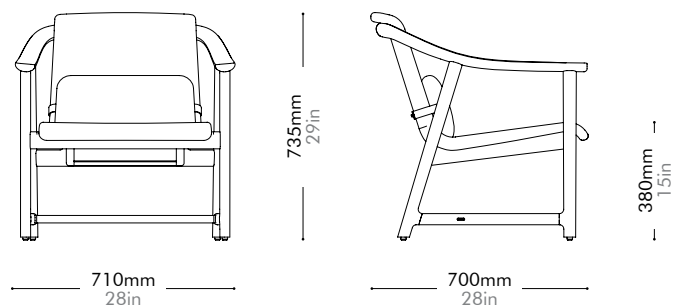

Mandarin Lounge Chair

by Neri&Hu

MA-S111

Materials	Solid wood frame, stainless steel hairline gold, upholstered seat shell	
Dimensions	W710 x D700 x H735mm; SH: 380mm | W28" x D28" x H29"; SH: 15"	
Weight	12.8kg | 28lb	
Upholstery	1.3M | 28.6SF	
Shipping Volume	0.49CBM	
Pkg Dimensions	FCL	W775 x D765 x H820mm; 19.12kg | W31" x D30" x H32"; 42lb
	LCL/AIR	W795 x D785 x H915mm; 26.37kg | W31" x D31" x H36"; 58lb

Oak		Lead time: 10-12 weeks
COM/COL		¥352,000
Fabric	C	¥352,000
	B	¥381,000
	A	¥392,000
Leather	C	¥394,000
	B	¥431,000
	A	¥466,000
PU Leather		¥352,000

Walnut		Lead time: 10-12 weeks
COM/COL		¥417,000
Fabric	C	¥417,000
	B	¥446,000
	A	¥457,000
Leather	C	¥459,000
	B	¥496,000
	A	¥531,000
PU Leather		¥417,000