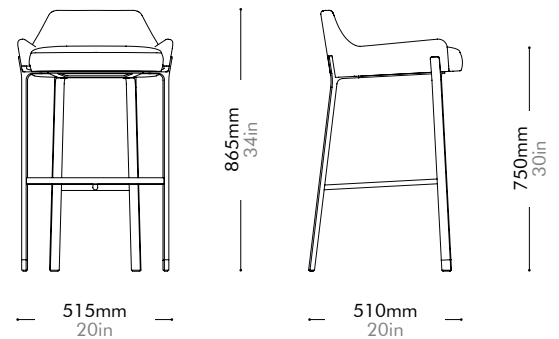

Lead time: 10-12 weeks

COM/COL		¥165,000
Fabric	C	¥165,000
	B	¥193,000
	A	¥203,000
Leather	C	¥189,000
	B	¥214,000
	A	¥237,000
PU Leather		¥165,000

Blink Counter Stool SH610

by Yabu Pushelberg

BL-S610-610

Materials	Stainless steel hairline gold, steel black powder coat sand Brust, upholstery		
Dimensions	W515 x D495 x H725mm; SH: 610mm W20" x D19" x H29"; SH: 24"		
Weight	9.0kg 20lb		
Upholstery	1.2M 19.8SF		
Shipping Volume	0.31CBM		
Pkg Dimensions	FCL	W600 x D600 x H860mm; 14.33kg W24" x D24" x H34"; 32lb	
	LCL/AIR	W620 x D620 x H955mm; 18.80kg W24" x D24" x H38"; 41lb	

Lead time: 10-12 weeks

COM/COL		¥176,000
Fabric	C	¥176,000
	B	¥203,000
	A	¥212,000
Leather	C	¥199,000
	B	¥221,000
	A	¥243,000
PU Leather		¥176,000

Blink Bar Stool SH750

by Yabu Pushelberg

BL-S610-750

Materials	Stainless steel hairline gold, steel black powder coat sand brush, upholstery		
Dimensions	W515 x D510 x H865mm; SH: 750mm W20" x D20" x H34"; SH: 30"		
Weight	9.5kg 21lb		
Upholstery	1.2M 19.8SF		
Shipping Volume	0.36CBM		
Pkg Dimensions	FCL	W600 x D600 x H1000mm; 15.90kg W24" x D24" x H39"; 35lb	
	LCL/AIR	W620 x D620 x H1095mm; 20.37kg W24" x D24" x H43"; 45lb	

Lead time: 10-12 weeks

COM/COL		¥181,000
Fabric	C	¥181,000
	B	¥209,000
	A	¥219,000
Leather	C	¥205,000
	B	¥229,000
	A	¥252,000
PU Leather		¥181,000

Blink Lounge Chair by Yabu Pushelberg

BL-S410

Materials	Stainless steel hairline gold, steel black powder coat sand brust, upholstery		
Dimensions	W695 x D800 x H820mm; SH: 430mm W27" x D31" x H32"; SH: 17"		
Weight	31.0kg 68lb		
Upholstery	4.4M 82.5SF		
Shipping Volume	0.59CBM		
Pkg Dimensions	FCL	W760 x D865 x H905mm; 38.37kg W30" x D34" x H36"; 85lb	
	LCL/AIR	W780 x D885 x H1000mm; 46.39kg W31" x D35" x H39"; 102lb	