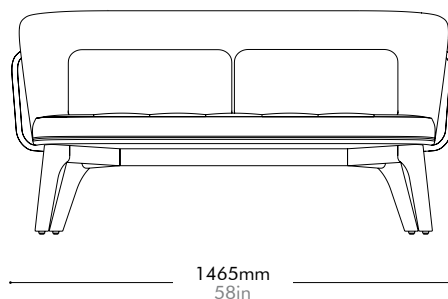

Utility Lounge Chair Two Seater - Full Back by Neri&Hu

UT-S121-F

Materials	Solid wood legs, veneer plywood panel, steel hairline aged gold, upholstery		
Dimensions	W1465 x D670 x H740mm; SH: 400mm | W58" x D26" x H29"; SH: 16"		
Weight	20.0kg | 44lb		
Upholstery	5.0M | 104.5SF		
Shipping Volume	0.93CBM		
Pkg Dimensions	FCL	W1530 x D735 x H825mm; 29.18kg | W60" x D29" x H32"; 64lb	
	LCL/AIR	W1550 x D755 x H920mm; 42.78kg | W61" x D30" x H36"; 94lb	

Oak Lead time: 10-12 weeks

COM/COL		¥501,000
Fabric	C	¥501,000
	B	¥598,000
	A	¥632,000
Leather	C	¥634,000
	B	¥751,000
	A	¥861,000
PU Leather		¥501,000

Walnut Lead time: 10-12 weeks

COM/COL		¥549,000
Fabric	C	¥549,000
	B	¥646,000
	A	¥680,000
Leather	C	¥682,000
	B	¥799,000
	A	¥909,000
PU Leather		¥549,000