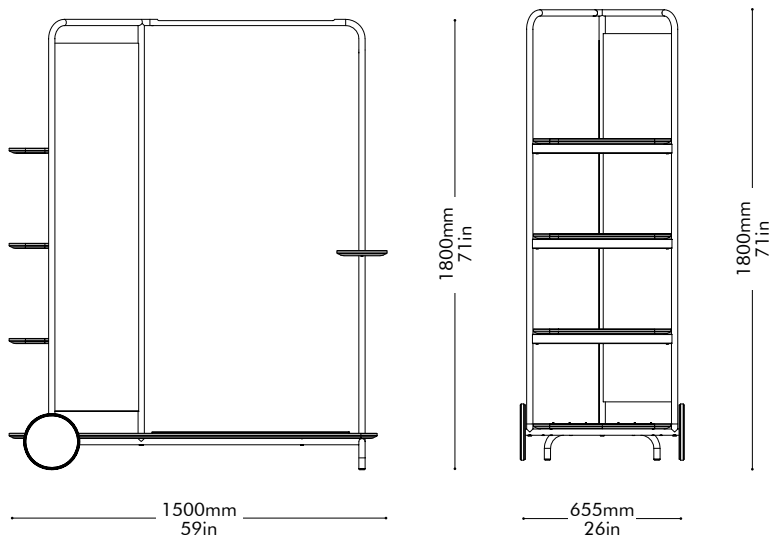

Host Movable Wardrobe by Sebastian Herkner

HO-W110

Materials	Wood veneer base, solid wood, steel black powder coat matt frame, mirror	
Dimensions	W1510 x D655 x H1800mm | W59" x D26" x H71"	
Weight	48.0kg | 106lb	
Upholstery		
Shipping Volume	0.51CBM	
Pkg Dimensions	FCL/LCL/AIR	W1765 x D730 x H395mm; 73.62kg | W69" x D29" x H16"; 162lb

Oak   Lead time: 10-12 weeks

¥393,000

Walnut   Lead time: 10-12 weeks

¥405,000