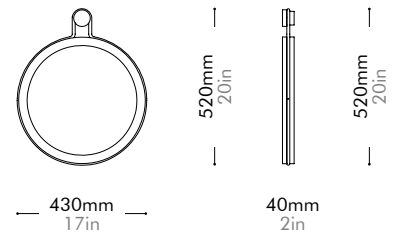

Utility Round Mirror Small

by Neri&Hu

UT-M110-S

Materials	Solid wood flame, steel hairline aged gold, mirror	
Dimensions	W430 x D40 x H520mm | W17" x D2" x H20"	
Weight	3.5kg | 8lb	
Upholstery		
Shipping Volume	0.08CBM	
Pkg Dimensions	FCL/LCL/AIR	W535 x D625 x H225mm; 10.04kg | W21" x D25" x H9"; 22lb

Oak	Lead time: 10-12 weeks
	¥150,000

Walnut	Lead time: 10-12 weeks
	¥164,000