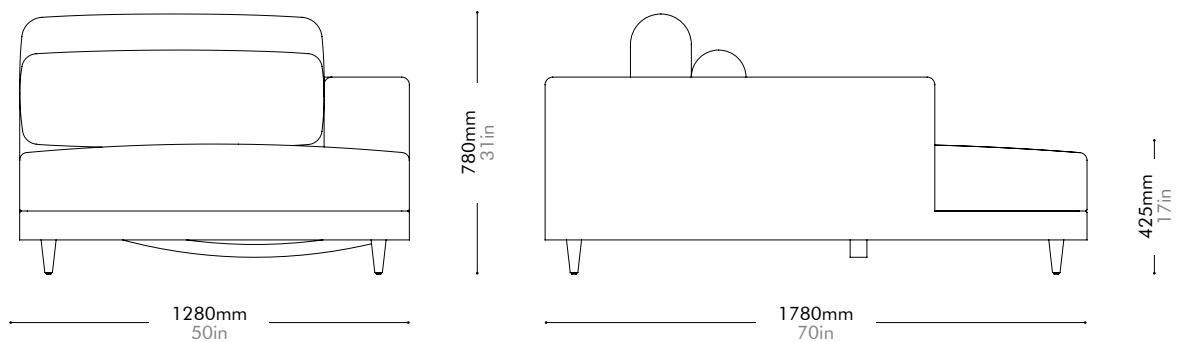

Atelier Chaise Lounge R-Leg by Space Copenhagen

AT-S431-R

Materials	Solid wood and plywood frame, upholstery		
Dimensions	W1280 x D1780 x H780mm; SH: 425mm | W50" x D70" x H31"; SH: 17"		
Weight	60.0kg | 132lb		
Upholstery	11.2M		
Shipping Volume	1.95CBM		
Pkg Dimensions	FCL	W1380 x D1880 x H750mm; 74.0kg | W54" x D74" x H30"; 163lb	
	LCL/AIR	W1400 x D1900 x H845mm; 104.91kg | W55" x D75" x H33"; 231lb	

Oak / Walnut Lead time: 10-12 weeks

COM/COL		¥545,000
Fabric	C	¥545,000
	B	¥784,000
	A	¥867,000