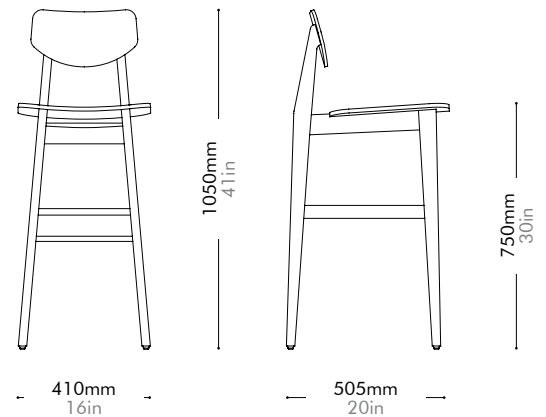

Risom C376 Chair by Jens Risom

RI-S310-UP

Materials	Solid wood frame, upholstery, stainless steel hairline brass		
Dimensions	W410 x D505 x H1050mm; SH: 750mm | W16" x D20" x H41"; SH: 30"		
Weight	5.0kg | 11lb		
Upholstery	0.7M | 11.0SF		
Shipping Volume	0.31CBM		
Pkg Dimensions	FCL	W475 x D570 x H1135mm; 11.86kg | W19" x D22" x H45"; 26lb	
	LCL/AIR	W515 x D610 x H1225mm; 15.51kg | W20" x D24" x H48"; 34lb	

Oak Lead time: 10-12 weeks

COM/COL		¥181,000
Fabric	C	¥181,000
	B	¥200,000
	A	¥207,000
Leather	C	¥193,000
	B	¥208,000
	A	¥221,000
PU Leather		¥181,000

Walnut Lead time: 10-12 weeks

COM/COL		¥197,000
Fabric	C	¥197,000
	B	¥217,000
	A	¥224,000
Leather	C	¥210,000
	B	¥224,000
	A	¥237,000
PU Leather		¥197,000