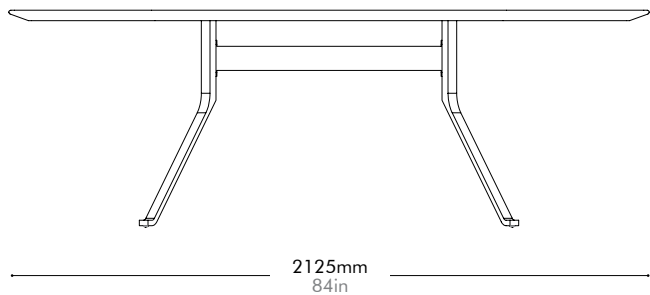

Blink Oval Dining Table - Stone Top by Yabu Pushelberg

BL-T420-2125-ST

Materials	Stone top in gloss paint surface, steel black powder coat sand brus		
Dimensions	W2125 x D1100 x H720mm | W84" x D43" x H28"		
Weight	110.0kg | 243lb		
Upholstery			
Shipping Volume	0.66+0.76CBM		
Pkg Dimensions	FCL	W2250 x D1225 x H240mm; 138.19kg | W89" x D48" x H9"; 304lb	
		W1330 x D756 x H760mm; 20.42kg | W52" x D30" x H30"; 45lb	
	LCL/AIR	W2250 x D1225 x H240mm; 138.19kg | W89" x D48" x H9"; 304lb	
		W1350 x D776 x H855mm; 32.59kg | W53" x D31" x H34"; 72lb	

Stone A   Lead time: 10-12 weeks

¥1,074,000

Stone B   Lead time: 10-12 weeks

¥648,000