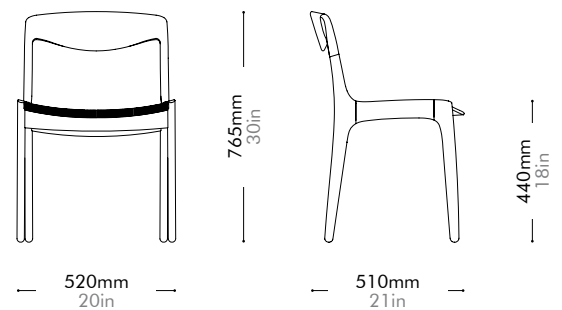

Church Chair (1956) by Vilhelm Wohlert

VW-S240

Materials	Solid wood frame, paper cord seat		
Dimensions	W520 x D510 x H765mm; SH: 440mm | W20" x D21" x H30"; SH: 18"		
Weight	4.5kg | 10lb		
Upholstery			
Shipping Volume	0.29CBM		
Pkg Dimensions	FCL	W585 x D575 x H850mm; 9.61kg | W23" x D23" x H33"; 21lb	
	LCL/AIR	W625 x D615 x H940mm; 14.08kg | W25" x D24" x H37"; 31lb	

Oak	Lead time: 10-12 weeks
	¥198,000

Walnut	Lead time: 10-12 weeks
	¥247,000