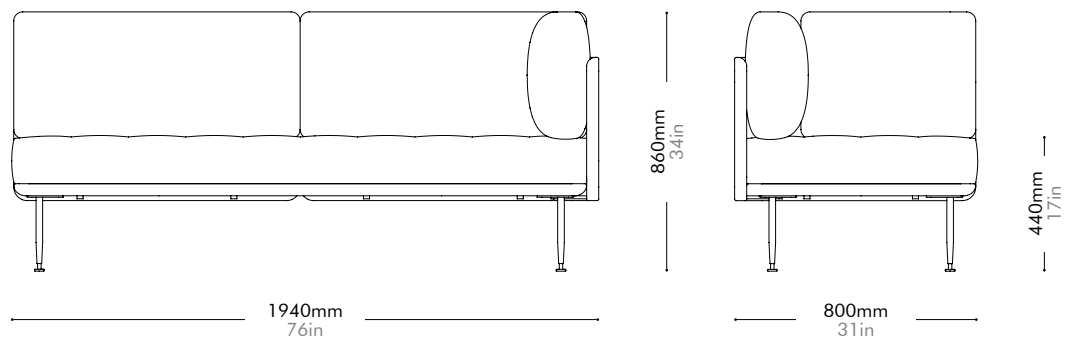

Walnut Lead time: 10-12 weeks

COM/COL		¥891,000
Fabric	C	¥891,000
	B	¥1,102,000
	A	¥1,176,000
Leather	C	¥1,213,000
	B	¥1,489,000
	A	¥1,748,000
PU Leather		¥891,000