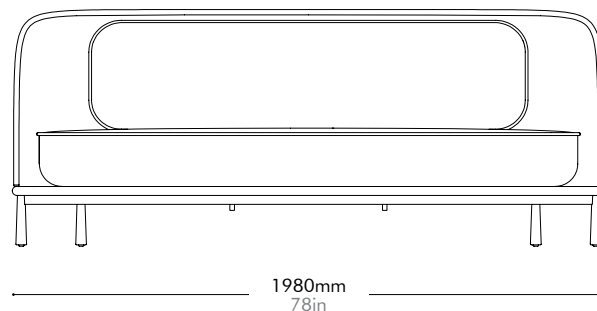

AR-S420

Materials	Wood veneer base, steel black powder coat matt leg, upholstery		
Dimensions	W1980 x D880 x H785mm; SH: 395mm | W78" x D35" x H31"; SH: 15"		
Weight	76.0kg | 168lb		
Upholstery	8.3M | 198.0SF		
Shipping Volume	1.77CBM		
Pkg Dimensions	FCL	W2065 x D965 x H890mm; 89.70kg | W81" x D38" x H35"; 198lb	
	LCL/AIR	W2085 x D985 x H985mm; 113.57kg | W82" x D39" x H39"; 250lb	

Oak		Lead time: 10-12 weeks
COM/COL		¥829,000
Fabric	C	¥829,000
	B	¥1,000,000
	A	¥1,060,000
Leather	C	¥1,110,000
	B	¥1,346,000
	A	¥1,568,000
PU Leather		¥829,000

Walnut		Lead time: 10-12 weeks
COM/COL		¥856,000
Fabric	C	¥856,000
	B	¥1,027,000
	A	¥1,087,000
Leather	C	¥1,137,000
	B	¥1,373,000
	A	¥1,595,000
PU Leather		¥856,000