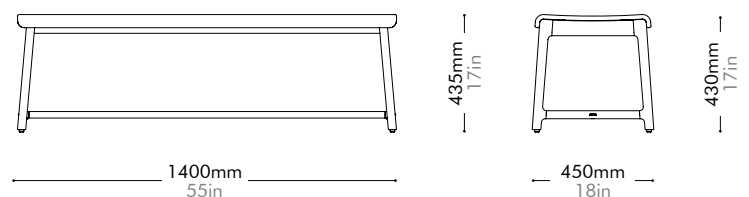

Mandarin Bench by Neri&Hu

MA-S610

Materials	Solid wood frame, stainless steel hairline gold, upholstered seat shell		
Dimensions	W1400 x D450 x H435mm; SH: 430mm | W55" x D18" x H17"; SH: 17"		
Weight	14.0kg | 31lb		
Upholstery	1.4M | 30.8SF		
Shipping Volume	0.17CBM		
Pkg Dimensions	FCL	W1465 x D515 x H230mm; 17.16kg | W58" x D20" x H9"; 38lb	
	LCL/AIR	W1485 x D535 x H325mm; 26.39kg | W58" x D21" x H13"; 58lb	

Oak Lead time: 10-12 weeks

COM/COL		¥264,000
Fabric	C	¥264,000
	B	¥295,000
	A	¥306,000
Leather	C	¥308,000
	B	¥346,000
	A	¥381,000
PU Leather		¥264,000

Walnut Lead time: 10-12 weeks

COM/COL		¥299,000
Fabric	C	¥299,000
	B	¥329,000
	A	¥340,000
Leather	C	¥342,000
	B	¥380,000
	A	¥416,000
PU Leather		¥299,000