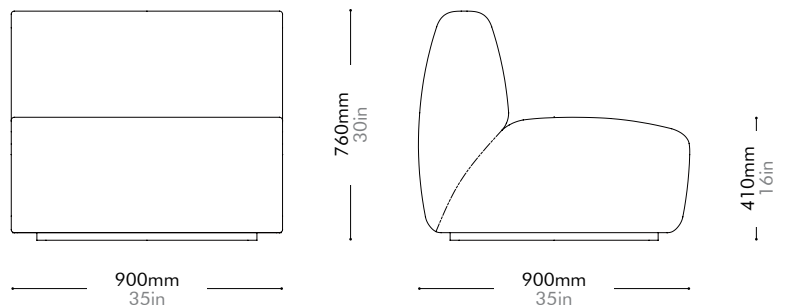

Infinity Straight

by Space

Copenhagen

IF-S410

Materials	Solid wood and plywood frame, upholstery	
Dimensions	W900 x D900 x H760mm; SH: 410mm | W35" x D35" x H30"; SH: 16"	
Weight	35.5kg | 78lb	
Upholstery	4.2M | 66.0SF	
Shipping Volume	0.79CBM	
Pkg Dimensions	FCL	W965 x D965 x H845mm; 43.69kg | W38" x D38" x H30"; 96lb
	LCL/AIR	W985 x D985 x H940mm; 54.96kg | W39" x D39" x H37"; 121lb

Lead time: 10-12 weeks

COM/COL		¥311,000
Fabric	C	¥311,000
	B	¥419,000
	A	¥442,000
Leather	C	¥419,000
	B	¥482,000
	A	¥542,000
PU Leather		¥311,000