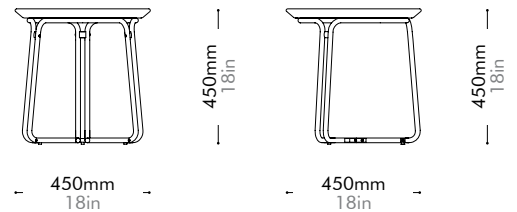

QT Coffee Table C450 by Nic Graham

QT-T210-450

Materials	Wood veneer top, stainless steel hairline gold & steel black powder coat matt		
Dimensions	C450 x H450mm | C18" x H18"		
Weight	4.0kg | 9lb		
Upholstery			
Shipping Volume	0.14CBM		
Pkg Dimensions	FCL	W515 x D515 x H535mm; 6.76kg | W20" x D20" x H21"; 15lb	
	LCL/AIR	W535 x D535 x H630mm; 10.08kg | W21" x D21" x H25"; 22lb	

Oak   Lead time: 10-12 weeks

¥153,000

Walnut   Lead time: 10-12 weeks

¥163,000