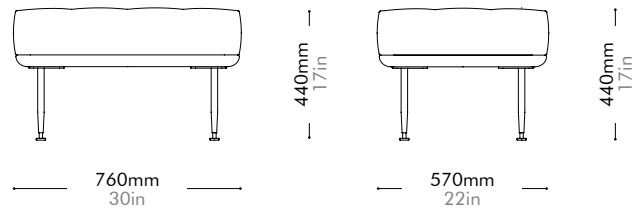

Utility Daybed

by Neri&Hu

UT-B110

Materials	Solid wood legs, veneer plywood panel, upholstery		
Dimensions	W1995 x D840 x H485mm; SH: 435mm W79" x D33" x H19"; SH: 17"		
Weight	20.0kg 44lb		
Upholstery	3.3M 52.8SF		
Shipping Volume	1.06CBM		
Pkg Dimensions	FCL	W2060 x D905 x H570mm; 29.70kg W81" x D36" x H22"; 65lb	
	LCL/AIR	W2080 x D925 x H665mm; 52.06kg W82" x D36" x H26"; 115lb	