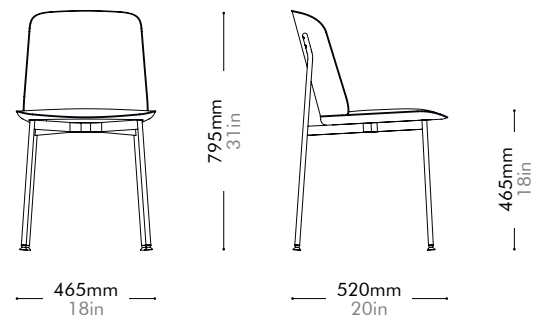

Crawford Soft Dining Chair

by Tom Fereday

CR-S220

Materials	Steel black powder coat matt, upholstered seat and back		
Dimensions	W465 x D520 x H795mm; SH: 465mm | W18" x D20" x H31"; SH: 18"		
Weight	7.0kg | 15lb		
Upholstery	0.9M | 18.0SF		
Shipping Volume	0.30CBM		
Pkg Dimensions	FCL	W600 x D600 x H830mm; 12.11kg | W24" x D24" x H33"; 27lb	
	LCL/AIR	W620 x D620 x H925mm; 16.58kg | W24" x D24" x H36"; 37lb	

Lead time: 10-12 weeks

COM/COL		¥128,000
Fabric	C	¥128,000
	B	¥146,000
	A	¥153,000
Leather	C	¥152,000
	B	¥173,000
	A	¥193,000
PU Leather		¥128,000