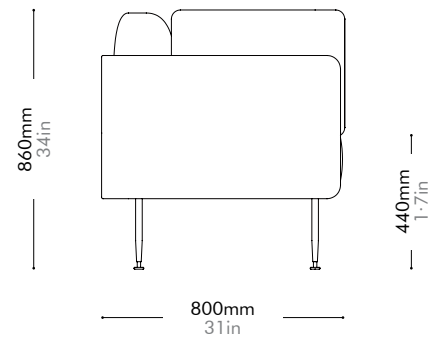

UT-S430

Materials	Wood veneer base, stainless steel hairline aged gold / steel black powder coat matt, upholstery	
Dimensions	W1980 x D800 x H860mm; SH: 440mm | W78" x D31" x H34"; SH: 17"	
Weight	90.0kg | 198lb	
Upholstery	10.8M | 242.0SF	
Shipping Volume	1.07CBM	
Pkg Dimensions	FCL	W2065 x D885 x H585mm; 99.74kg | W81" x D35" x H23"; 220lb
	LCL/AIR	W2085 x D905 x H680mm; 121.66kg | W82" x D36" x H27"; 268lb

Oak		Lead time: 10-12 weeks
COM/COL		¥857,000
Fabric	C	¥857,000
	B	¥1,080,000
	A	¥1,159,000
Leather	C	¥1,194,000
	B	¥1,483,000
	A	¥1,754,000
PU Leather		¥857,000

Walnut		Lead time: 10-12 weeks
COM/COL		¥928,000
Fabric	C	¥928,000
	B	¥1,151,000
	A	¥1,229,000
Leather	C	¥1,264,000
	B	¥1,553,000
	A	¥1,825,000
PU Leather		¥928,000