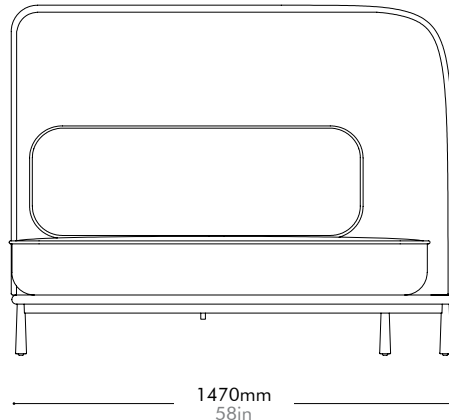

AR-S410-R

Materials	Wood veneer base, steel black powder coat matt leg, upholstery		
Dimensions	W1470 x D880 x H1160mm; SH: 395mm | W58" x D35" x H46"; SH: 15"		
Weight	68.0kg | 150lb		
Upholstery	6.6M | 176.0SF		
Shipping Volume	1.90CBM		
Pkg Dimensions	FCL	W1555 x D965 x H1265mm; 83.72kg | W61" x D38" x H50"; 185lb	
	LCL/AIR	W1575 x D985 x H1360mm; 101.75kg | W62" x D39" x H54"; 224lb	

Oak		Lead time: 10-12 weeks
COM/COL		¥594,000
Fabric	C	¥594,000
	B	¥766,000
	A	¥826,000
Leather	C	¥902,000
	B	¥1,157,000
	A	¥1,397,000
PU Leather		¥594,000

Walnut		Lead time: 10-12 weeks
COM/COL		¥632,000
Fabric	C	¥632,000
	B	¥804,000
	A	¥864,000
Leather	C	¥940,000
	B	¥1,195,000
	A	¥1,435,000
PU Leather		¥632,000