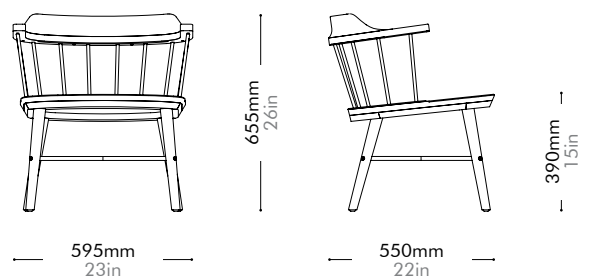

Walnut Lead time: 10-12 weeks
¥205,000

Exchange HighBack Chair 2.0 by CRÈME

EX-S231-R2

Materials	Solid wood frame, wood veneer seat, steel black powder coat matt		
Dimensions	W540 x D540 x H915mm; SH: 455mm W21" x D21" x H36"; SH: 18"		
Weight	8.0kg 18lb		
Upholstery			
Shipping Volume	0.37CBM		
Pkg Dimensions	FCL	W605 x D605 x H1000mm; 14.44kg W24" x D24" x H39"; 32lb	
	LCL/AIR	W625 x D625 x H1095mm; 18.98kg W25" x D25" x H43"; 42lb	

Oak Lead time: 10-12 weeks
¥180,000

Walnut Lead time: 10-12 weeks
¥194,000

Exchange Lounge Chair 2.0 by CRÈME

EX-S111-R2

Materials	Solid wood frame, wood veneer seat, steel black powder coat matt		
Dimensions	W595 x D550 x H655mm; SH: 390mm W23" x D22" x H26"; SH: 15"		
Weight	8.5kg 19lb		
Upholstery			
Shipping Volume	0.30CBM		
Pkg Dimensions	FCL	W660 x D615 x H740mm; 13.24kg W26" x D24" x H29"; 29lb	
	LCL/AIR	W680 x D635 x H835mm; 18.26kg W27" x D25" x H33"; 40lb	

Oak Lead time: 10-12 weeks

¥239,000

Walnut Lead time: 10-12 weeks

¥257,000

Exchange Chair Two Seater 2.0 by CRÈME

EX-S221-R2

Materials	Solid wood frame, wood veneer seat, steel black powder coat matt
Dimensions	W1325 x D505 x H760mm; SH: 455mm W52" x D20" x H30"; SH: 18"
Weight	15.5kg 34lb