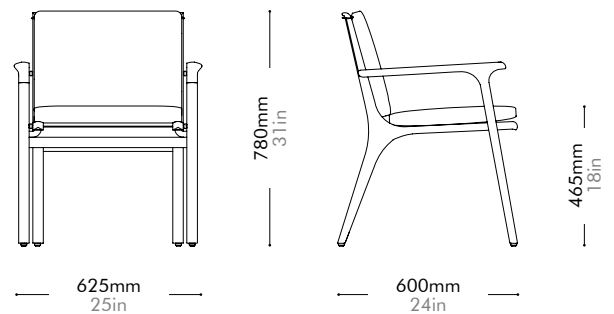

Rén Dining Armchair

by Space Copenhagen

RN-S211

Materials	Solid wood legs, stainless steel hairline gold, wood veneer frame, upholstered cushion, down filling		
Dimensions	W625 x D600 x H780mm; SH: 465mm | W25" x D24" x H31"; SH: 18"		
Weight	8.5kg | 19lb		
Upholstery	1.1M | 22.0SF		
Shipping Volume	0.40CBM		
Pkg Dimensions	FCL	W680 x D680 x H870mm; 14.51kg | W27" x D27" x H34"; 32lb	
	LCL/AIR	W700 x D700 x H965mm; 20.20kg | W28" x D28" x H38"; 45lb	

Oak		Lead time: 10-12 weeks
COM/COL		¥260,000
Fabric	C	¥260,000
	B	¥282,000
	A	¥289,000
Leather	C	¥288,000
	B	¥313,000
	A	¥337,000
PU Leather		¥260,000

Walnut		Lead time: 10-12 weeks
COM/COL		¥298,000
Fabric	C	¥298,000
	B	¥320,000
	A	¥327,000
Leather	C	¥326,000
	B	¥351,000
	A	¥374,000
PU Leather		¥298,000