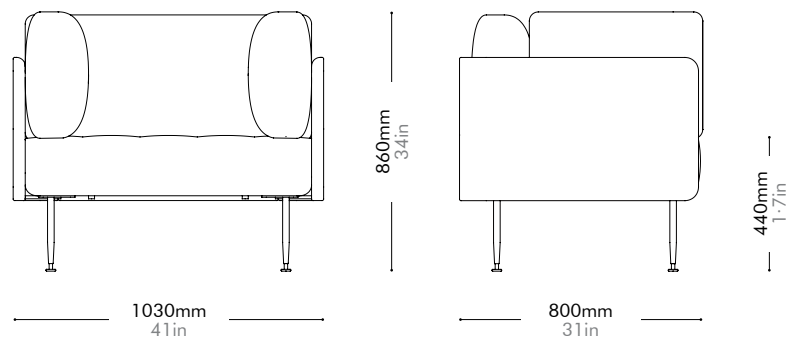

Utility Ottoman

by Neri&Hu

UT-S510

Materials	Wood veneer base, stainless steel hairline aged gold / steel black powder coat matt, upholstery		
Dimensions	W760 x D570 x H440mm; SH: 440mm W30" x D22" x H17"; SH: 17"		
Weight	8.0kg 18lb		
Upholstery	2.0M 38.5SF		
Shipping Volume	0.19CBM		
Pkg Dimensions	FCL	W825 x D635 x H355mm; 10.92kg W32" x D25" x H14"; 24lb	
	LCL/AIR	W845 x D655 x H450mm; 17.35kg W33" x D26" x H18"; 38lb	