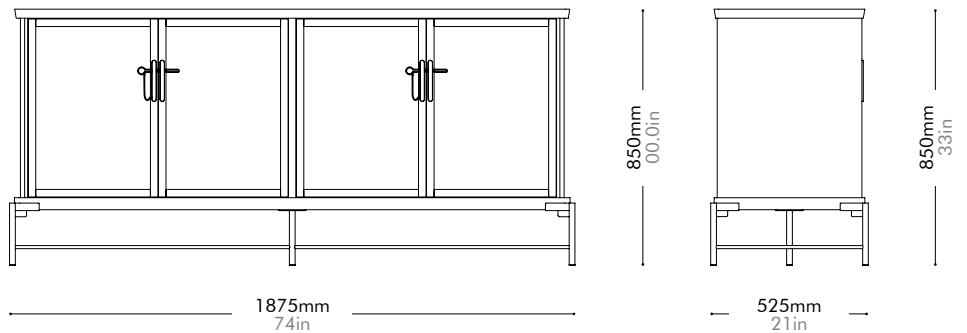

Dowry Cabinet II

by Neri&Hu

DO-C120

Materials	Solid wood with wood veneer panels, stainless steel hairline aged gold, tempered glass	
Dimensions	W1875 x D525 x H850mm | W74" x D21" x H33"	
Weight	104.5kg | 230lb	
Upholstery		
Shipping Volume	1.35CBM	
Pkg Dimensions	FCL/LCL/AIR	W1990 x D640 x H1060mm; 150.67kg | W78" x D25" x H42"; 332lb

Oak   Lead time: 10-12 weeks

¥787,000

Walnut   Lead time: 10-12 weeks

¥831,000