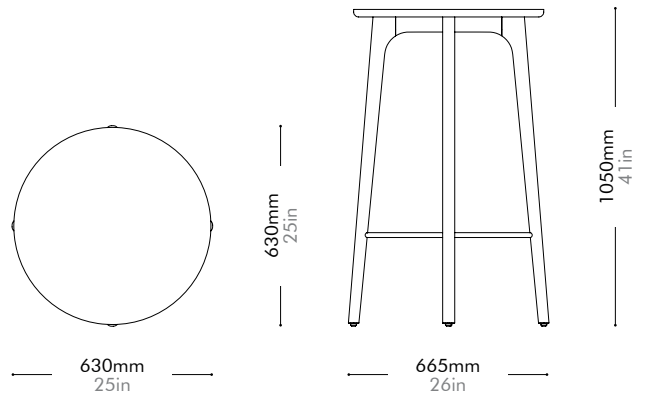

Oak	Lead time: 10-12 weeks	Walnut	Lead time: 10-12 weeks
	¥163,000		¥218,000

Utility Round Mirror Small

by Neri&Hu

UT-M110-S

Materials	Solid wood flame, steel hairline aged gold, mirror	
Dimensions	W430 x D40 x H520mm W17" x D2" x H20"	
Weight	3.5kg 8lb	
Upholstery		
Shipping Volume	0.08CBM	
Pkg Dimensions	FCL/LCL/AIR	W535 x D625 x H225mm; 10.04kg W21" x D25" x H9"; 22lb