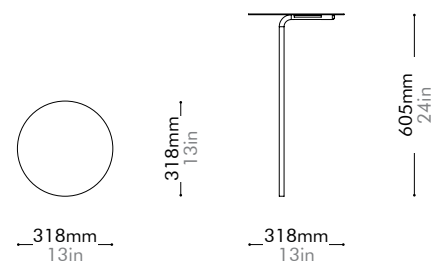

Discipline Sofa Side Table by Neri&Hu

DS-S400-A1

Materials	Stainless steel hairline aged gold	
Dimensions	W318 x D318 x H605mm | W13" x D13" x H24"	
Weight	2.0kg | 4lb	
Upholstery		
Shipping Volume	0.08CBM	
Pkg Dimensions	FCL	W640 x D360 x H360mm; 3.80kg | W25" x D14" x H14"; 8lb
	LCL/AIR	W680 x D400 x H450mm; 6.96kg | W27" x D16" x H18"; 15lb

Metal Lead time: 10-12 weeks

¥66,000