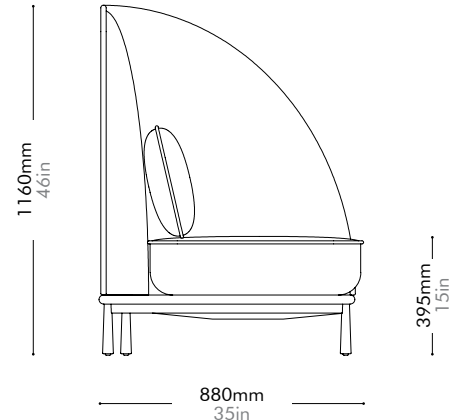

Arc Sofa High-back Love Seat L

by Hallgeir Homstvedt

AR-S410-L

Materials	Wood veneer base, steel black powder coat matt leg, upholstery		
Dimensions	W1470 x D880 x H1160mm; SH: 395mm W58" x D35" x H46"; SH: 15"		
Weight	68.0kg 150lb		
Upholstery	6.6M 176.0SF		
Shipping Volume	1.90CBM		
Pkg Dimensions	FCL	W1555 x D965 x H1265mm; 83.72kg W61" x D38" x H50"; 185lb	
	LCL/AIR	W1575 x D985 x H1360mm; 101.75kg W62" x D39" x H54"; 224lb	

Arc Sofa High-back Love Seat R

by Hallgeir Homstvedt

AR-S410-R

Materials	Wood veneer base, steel black powder coat matt leg, upholstery		
Dimensions	W1470 x D880 x H1160mm; SH: 395mm W58" x D35" x H46"; SH: 15"		
Weight	68.0kg 150lb		
Upholstery	6.6M 176.0SF		
Shipping Volume	1.90CBM		
Pkg Dimensions	FCL	W1555 x D965 x H1265mm; 83.72kg W61" x D38" x H50"; 185lb	
	LCL/AIR	W1575 x D985 x H1360mm; 101.75kg W62" x D39" x H54"; 224lb	

Arc Sofa High-back Love Seat

by Hallgeir Homstvedt

AR-S410

Materials	Wood veneer base, steel black powder coat matt leg, upholstery		
Dimensions	W1620 x D880 x H1160mm; SH: 395mm W64" x D35" x H46"; SH: 15"		
Weight	72.0kg 159lb		
Upholstery	7.7M 198.0SF		
Shipping Volume	2.08CBM		
Pkg Dimensions	FCL	W1705 x D965 x H1265mm; 88.56kg W67" x D38" x H50"; 195lb	
	LCL/AIR	W1725 x D985 x H1360mm; 108.30kg W68" x D39" x H54"; 239lb	