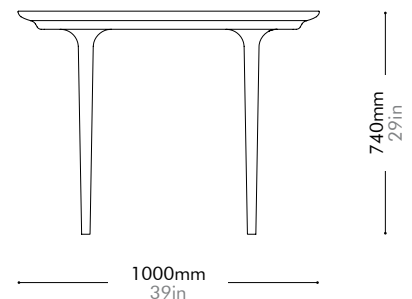

Lunar Dining Table W1800

by Space Copenhagen

LN-T410-1800

Materials	Solid wood legs, wood veneer top	
Dimensions	W1800 x D1000 x H740mm | W71" x D39" x H29"	
Weight	43.5kg | 96lb	
Upholstery		
Shipping Volume	0.27 + 0.15CBM	
Pkg Dimensions	FCL	W1880 x D1080 x H135mm; 43.62kg | W74" x D43" x H5"; 96lb
		W430 x D430 x H825mm; 12.47kg | W17" x D17" x H32"; 27lb
	LCL/AIR	W1900 x D1100 x H230mm; 67.91kg | W75" x D43" x H9"; 150lb
		W430 x D430 x H825mm; 12.47kg | W17" x D17" x H32"; 27lb

Oak Lead time: 10-12 weeks

¥467,000

Walnut Lead time: 10-12 weeks

¥658,000