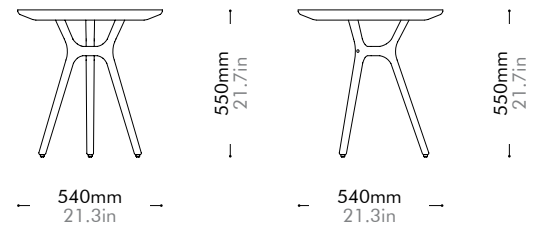

Rén Coffee Table by Space Copenhagen

RN-T210-540

Materials	Solid wood legs, wood veneer top, stainless steel hairline gold		
Dimensions	φ 540 x H550mm | φ 21.3" x H21.7"		
Weight	8.0kg | 17.6lb		
Upholstery			
Shipping Volume	0.23CBM		
Pkg Dimensions	FCL	W605 x D605 x H635mm; 11.84kg	| W24" x D24" x H25"; 26lb
	LCL/AIR	W625 x D625 x H655mm; 16.38kg	| W25" x D25" x H26"; 36lb

Oak   Lead time: 10-12 weeks

¥167,000

Walnut   Lead time: 10-12 weeks

¥208,000