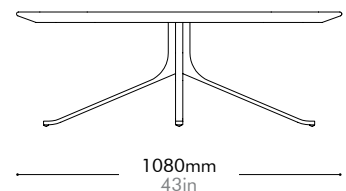

Stone A Lead time: 10-12 weeks

¥247,000

Stone B Lead time: 10-12 weeks

¥173,000

Blink Coffee Table - Wood Top by Yabu Pushelberg

BL-T210-1080-WD

Materials	Wood veneer top, steel black powder coat sand burst		
Dimensions	C1080 x H380mm C43" x H15"		
Weight	27.3kg 60lb		
Upholstery			
Shipping Volume	0.16+0.23CBM		
Pkg Dimensions	FCL	W1160 x D1160 x H120mm; 22.4kg W46" x D46" x H5"; 49lb	
		W730 x D730 x H430mm; 12.36kg W29" x D29" x H17"; 27lb	
	LCL/AIR	W1180 x D1180 x H215mm; 38.58kg W46" x D46" x H8"; 85lb	
		W750 x D750 x H525mm; 18.9kg W30" x D30" x H21"; 42lb	

Oak Lead time: 10-12 weeks

¥245,000

Walnut Lead time: 10-12 weeks

¥291,000

Blink Coffee Table - Stone Top by Yabu Pushelberg

BL-T210-1080-ST

Materials	Stone top in gloss paint surface, steel black powder coat sand brus	
Dimensions	C1080 x H380mm C43" x H15"	
Weight	57.6kg 127lb	
Upholstery		
Shipping Volume	0.32+0.23CBM	
Pkg Dimensions	FCL	W1190 x D1190 x H225mm; 70.56kg W47" x D47" x H9"; 156lb
		W730 x D730 x H430mm; 12.36kg W29" x D29" x H17"; 27b
	LCL/AIR	W1190 x D1190 x H225mm; 70.56kg W47" x D47" x H9"; 156lb
		W750 x D750 x H525mm; 18.9kg W30" x D30" x H21"; 42lb

Stone A Lead time: 10-12 weeks

¥576,000

Stone B Lead time: 10-12 weeks

¥386,000

Blink Café Table - Wood Top by Yabu Pushelberg

BL-T310-750-WD

Materials	Wood veneer top, steel black powder coat sand brust		
Dimensions	C750 x H720mm C30" x H28"		
Weight	12.5kg 28lb		
Upholstery			
Shipping Volume	0.08+0.25CBM		
Pkg Dimensions	FCL	W830 x D830 x H110mm; 7.21kg W33" x D33" x H4"; 16lb	
		W575 x D575 x H760mm; 11.96kg W23" x D23" x H30"; 26lb	
	LCL/AIR	W850 x D850 x H205mm; 15.60kg W33" x D33" x H8"; 34lb	
		W595 x D595 x H855mm; 16.07kg W23" x D23" x H34"; 35lb	