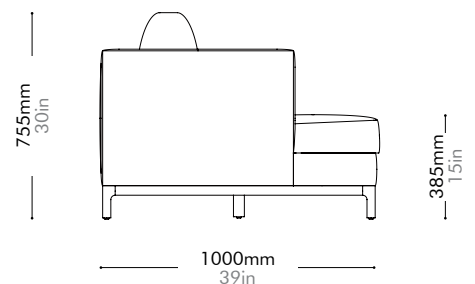

QI Sofa

Two Seater

by Neri&Hu

QI-S420

Materials	Solid wood base, upholstery		
Dimensions	W1750 x D1000 x H755mm; SH: 385mm | W69" x D39" x H30"; SH: 15"		
Weight	80.0kg | 176lb		
Upholstery	11.0M | 264.0SF		
Shipping Volume	1.45CBM		
Pkg Dimensions	FCL	W1835 x D1085 x H730mm; 91.64kg | W72" x D43" x H29"; 202lb	
	LCL/AIR	W1855 x D1105 x H825mm; 115.46kg | W73" x D44" x H32"; 255lb	

Oak Lead time: 10-12 weeks

COM/COL		¥633,000
Fabric	C	¥633,000
	B	¥874,000
	A	¥959,000
Leather	C	¥1,029,000
	B	¥1,363,000
	A	¥1,677,000
PU Leather		¥633,000

Walnut Lead time: 10-12 weeks

COM/COL		¥643,000
Fabric	C	¥643,000
	B	¥884,000
	A	¥969,000
Leather	C	¥1,039,000
	B	¥1,374,000
	A	¥1,687,000
PU Leather		¥643,000