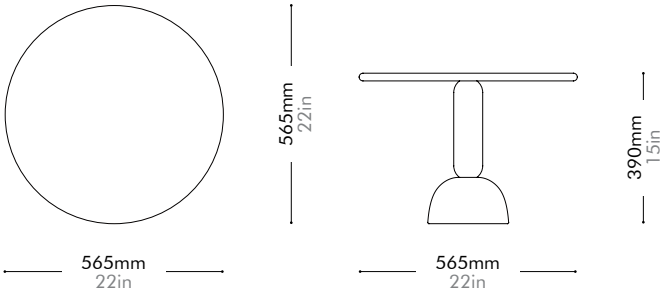

Taiko

Side Table C565

by Studio
Stefan Scholten

TK-T110-565

Materials	Terrazzo, steel black powder coat matt	
Dimensions	C565 x H390mm | C22" x H15"	
Weight	25.0kg | 55lb	
Upholstery		
Shipping Volume	0.18CBM	
Pkg Dimensions	FCL/LCL/AIR	W625 x D625 x H450mm; 35.61kg | W25" x D25" x H18"; 79lb

Lead time: 10-12 weeks

TERRAZZO **¥155,000**