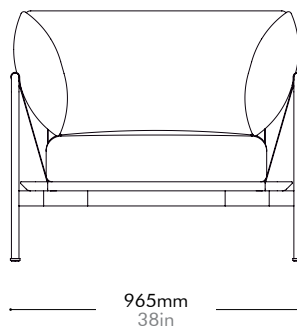

Crawford Lounge Chair 2.0 by Tom Fereday

CR-S111-R2

Materials	Wood veneer base, steel black powder coat matt, upholstery		
Dimensions	W965 x D825 x H835mm; SH: 410mm | W38" x D32" x H33"; SH: 18"		
Weight	36.0kg | 79lb		
Upholstery	5.6M | 180.0SF		
Shipping Volume	0.90CBM		
Pkg Dimensions	FCL	W1050 x D910 x H940mm; 45.20kg | W41" x D36" x H37"; 100lb	
	LCL/AIR	W1090 x D950 x H1030mm; 57.24kg | W43" x D37" x H41"; 126lb	

Oak		Lead time: 10-12 weeks
COM/COL		¥424,000
Fabric	C	¥424,000
	B	¥526,000
	A	¥562,000
Leather	C	¥696,000
	B	¥906,000
	A	¥1,103,000
PU Leather		¥424,000

Walnut		Lead time: 10-12 weeks
COM/COL		¥454,000
Fabric	C	¥454,000
	B	¥556,000
	A	¥592,000
Leather	C	¥726,000
	B	¥936,000
	A	¥1,133,000
PU Leather		¥454,000