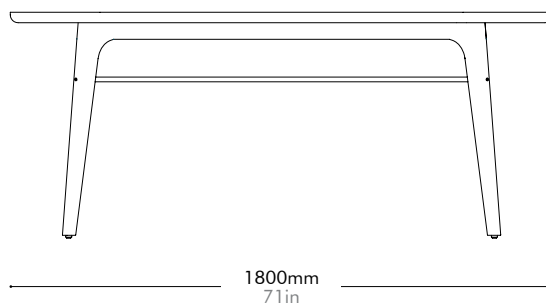

Utility Dining Table W1800

by Neri&Hu

UT-T410-1800

Materials	Solid wood legs, steel hairline aged gold, wood veneer top		
Dimensions	W1800 x D900 x H750mm | W71" x D35" x H30"		
Weight	52.0kg | 115lb		
Upholstery			
Shipping Volume	0.30 + 0.04CBM		
Pkg Dimensions	FCL	W1880 x D980 x H165mm; 52.85kg | W74" x D39" x H6"; 117lb	
		W215 x D265 x H765mm; 8.02kg | W8" x D10" x H30"; 18lb	
	LCL/AIR	W1900 x D1000 x H260mm; 74.93kg | W75" x D39" x H10"; 165lb	
		W215 x D265 x H765mm; 8.68kg | W8" x D10" x H30"; 19lb	

Oak   Lead time: 10-12 weeks

¥448,000

Walnut   Lead time: 10-12 weeks

¥584,000