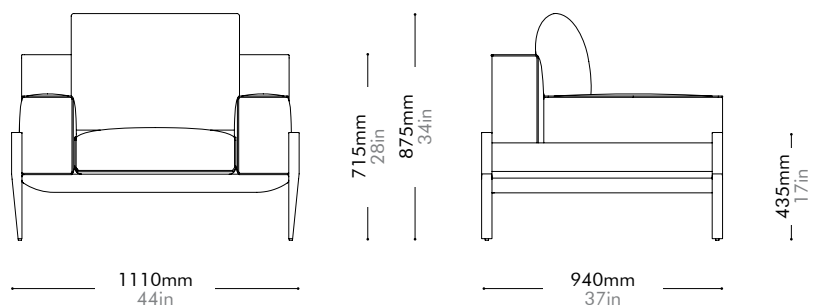

Float Sofa 1 Seater - 2 Arm by Michele De Lucchi

FL-S413

Materials	Steel dark grey powder coat matt frame, upholstery	
Dimensions	W1110 x D940 x H715(875)mm; SH: 435mm | W44" x D37" x H28(34)"; SH: 17"	
Weight	53.0kg | 117lb	
Upholstery	6.0M | 140.0SF	
Shipping Volume	0.69CBM	
Pkg Dimensions	FCL	W1195 x D1025 x H560mm; 59.95kg | W47" x D40" x H22"; 132lb
	LCL/AIR	W1235 x D1065 x H650mm; 75.24kg | W49" x D42" x H26"; 166lb

Lead time: 10-12 weeks

COM/COL		¥576,000
Fabric	C	¥576,000
	B	¥741,000
	A	¥798,000
Leather	C	¥819,000
	B	¥1,030,000
	A	¥1,227,000
PU Leather		¥576,000