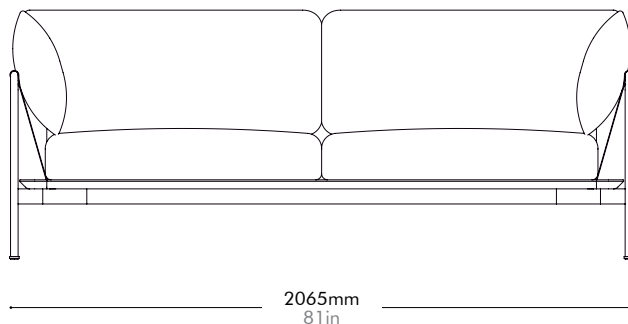

CR-S421-R2

Materials	Wood veneer base, steel black powder coat matt, upholstery		
Dimensions	W2065 x D825 x H835mm; SH: 410mm | W81" x D32" x H33"; SH: 18"		
Weight	72.0kg | 159lb		
Upholstery	9.6M | 270.0SF		
Shipping Volume	1.84CBM		
Pkg Dimensions	FCL	W2150 x D910 x H940mm; 86.29kg | W85" x D36" x H37"; 190lb	
	LCL/AIR	W2190 x D950 x H1030mm; 110.47kg | W86" x D37" x H41"; 244lb	

Oak		Lead time: 10-12 weeks
COM/COL		¥600,000
Fabric	C	¥600,000
	B	¥796,000
	A	¥865,000
Leather	C	¥1,025,000
	B	¥1,365,000
	A	¥1,684,000
PU Leather		¥600,000

Walnut		Lead time: 10-12 weeks
COM/COL		¥657,000
Fabric	C	¥657,000
	B	¥853,000
	A	¥922,000
Leather	C	¥1,082,000
	B	¥1,422,000
	A	¥1,741,000
PU Leather		¥657,000