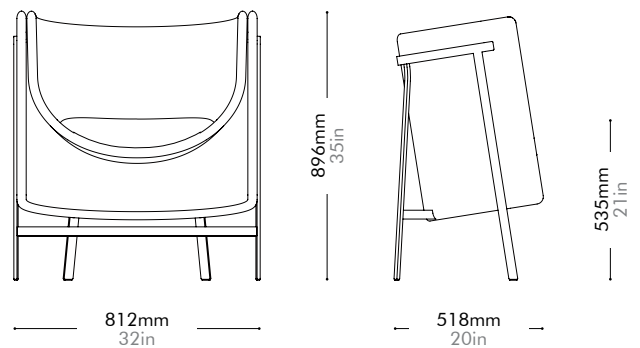

Kite Lounge Chair-Narrow by Nendo

KT-S110-N

Materials	Steel black powder coat matt, upholstered moulded foam shell		
Dimensions	W812 x D518 x H896mm; SH: 535mm | W32" x D20" x H35"; SH: 21"		
Weight	24.5kg | 54lb		
Upholstery	4.0M | 95.0SF		
Shipping Volume	0.54CBM		
Pkg Dimensions	FCL	W897 x D603 x H1001mm; 32.11kg | W35" x D24" x H39"; 71lb	
	LCL/AIR	W937 x D643 x H1091mm; 39.11kg | W37" x D25" x H43"; 86lb	

Lead time: 10-12 weeks

COM/COL		¥295,000
Fabric	C	¥295,000
	B	¥463,000
	A	¥503,000
Leather	C	¥510,000
	B	¥650,000
	A	¥764,000
PU Leather		¥295,000