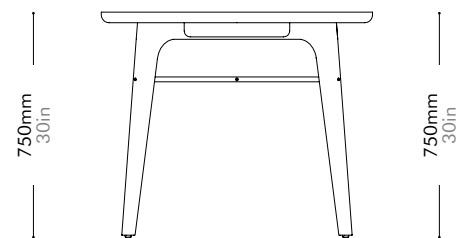

900mm
35in

750mm
30in

750mm
30in