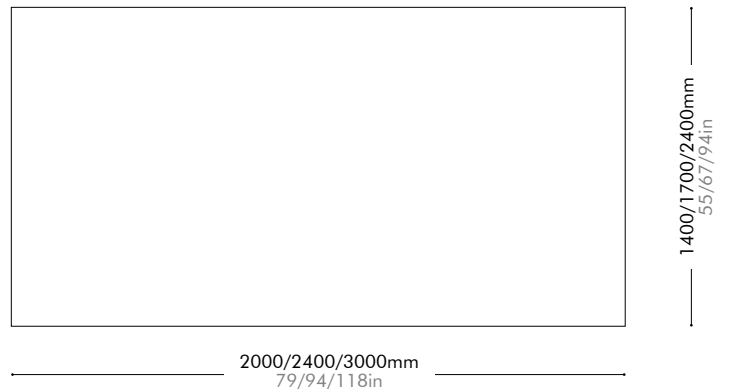

Nude

by Space
Copenhagen

WL-R004-S / WL-R004-M / WL-R004-L

Materials	100% Pure new zealand wool
Dimensions	S: L2000 x W1400mm | L79" x W55"
	M: L2400 x W1700mm | L94" x W67"
	L: L3000 x W2400mm | L118" x W94"
Weight	S: 11.0kg / M: 21.0kg / L: 37.0kg | S: 24lb / M: 46lb / L:82lb
Shipping Volume	S: 0.13 / M: 0.16 / L: 0.22 CBM
Pkg Dimensions	FCL/LCL/AIR S: C300 x H1450mm; 29.0kg | C12" x H57"; 64lb
	FCL/LCL/AIR M: C300 x H1750mm; 43.0kg | C12" x H69"; 95lb
	FCL/LCL/AIR L: C300 x H2450mm; 67.0kg | C12" x H96"; 148lb

Lead time: 10-12 weeks

S	¥382,000
M	¥556,000
L	¥981,000