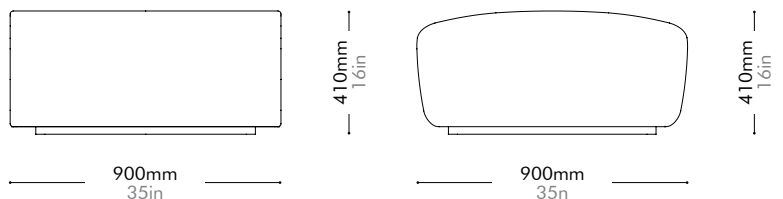

Infinity Backless by Space Copenhagen

IF-S430

Materials	Solid wood and plywood frame, upholstery	
Dimensions	W900 x D900 x H410mm; SH: 410mm | W35" x D35" x H16"; SH: 16"	
Weight	26.0kg | 57lb	
Upholstery	3.9M | 40.2SF	
Shipping Volume	0.46CBM	
Pkg Dimensions	FCL	W965 x D965 x H495mm; 31.33kg | W38" x D38" x H19"; 69lb
	LCL/AIR	W985 x D985 x H590mm; 42.60kg | W39" x D39" x H23"; 94lb

Lead time: 10-12 weeks

COM/COL		¥269,000
Fabric	C	¥269,000
	B	¥324,000
	A	¥344,000
Leather	C	¥310,000
	B	¥353,000
	A	¥393,000
PU Leather		¥269,000