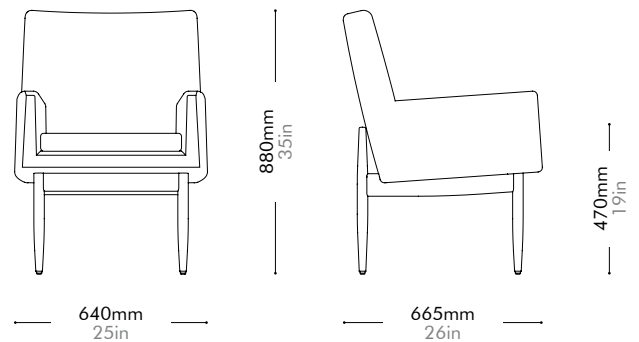

Risom C180 Chair by Jens Risom

RI-S231

Materials	Solid wood frame, upholstery	
Dimensions	W640 x D665 x H880mm; SH: 470mm | W25" x D26" x H35"; SH: 19"	
Weight	14.0kg | 31lb	
Upholstery	3.3M | 77.0SF	
Shipping Volume	0.50CBM	
Pkg Dimensions	FCL	W705 x D730 x H965mm; 21.08kg | W28" x D29" x H40"; 46lb
	LCL/AIR	W745 x D770 x H1055mm; 27.74kg | W29" x D30" x H42"; 61lb

Oak		Lead time: 10-12 weeks
COM/COL		¥229,000
Fabric	C	¥229,000
	B	¥306,000
	A	¥334,000
Leather	C	¥352,000
	B	¥457,000
	A	¥555,000
PU Leather		¥229,000

Walnut		Lead time: 10-12 weeks
COM/COL		¥242,000
Fabric	C	¥242,000
	B	¥320,000
	A	¥347,000
Leather	C	¥366,000
	B	¥470,000
	A	¥569,000
PU Leather		¥242,000