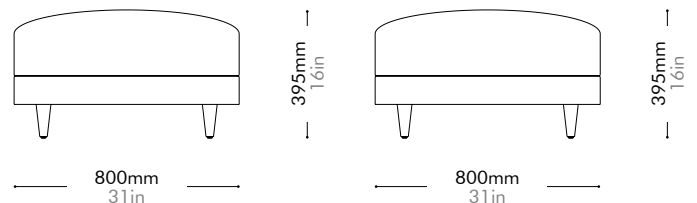

Oak / Walnut Lead time: 10-12 weeks

COM/COL		¥394,000
Fabric	C	¥394,000
	B	¥538,000
	A	¥589,000

Atelier Small Ottoman-Leg by Space Copenhagen

AT-S521

Materials	Solid wood and plywood frame, upholstery		
Dimensions	W800 x D800 x H395mm; SH: 395mm W31" x D31" x H16"; SH: 16"		
Weight	12.0kg 26lb		
Upholstery	2.2M		
Shipping Volume	0.36CBM		
Pkg Dimensions	FCL	W865 x D865 x H480mm; 16.52kg W34" x D34" x H19"; 36lb	
	LCL/AIR	W885 x D885 x H575mm; 25.62kg W35" x D35" x H23"; 56lb	

Oak / Walnut Lead time: 10-12 weeks

COM/COL		¥189,000
Fabric	C	¥189,000
	B	¥243,000
	A	¥262,000

Atelier Small Pillow by Space Copenhagen

AT-S400-A1

Materials	Upholstery	
Dimensions	W800 x D320 x H120mm W31" x D13" x H5"	
Weight	2.0kg 4lb	
Upholstery	0.9M	
Shipping Volume	0.05CBM	
Pkg Dimensions	FCL	W850 x D370 x H170mm; 3.38kg W33" x D15" x H7"; 7lb
	LCL/AIR	W870 x D390 x H265mm; 7.32kg W34" x D15" x H10"; 16lb