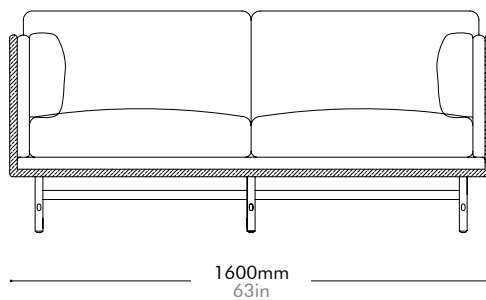

SW Sofa

Two Seater

by OEO Studio

SW-S411

Materials	Solid oak base, upholstery		
Dimensions	W1600 x D810 x H755mm; SH: 440mm | W63" x D32" x H30"; SH: 17"		
Weight	78.5kg | 173lb		
Upholstery	11.0M | 187.OSF	Fabric + Leather	8.8M+44.OSF
Shipping Volume	1.30CBM		
Pkg Dimensions	FCL	W1685 x D895 x H860mm; 89.67kg | W66" x D35" x H34"; 198lb	
	LCL/AIR	W1705 x D915 x H955mm; 107.79kg | W67" x D36" x H38"; 238lb	

Oak	Lead time: 10-12 weeks	
COM/COL		¥512,000
Fabric	C	¥512,000
	B	¥757,000
	A	¥844,000
Leather	C	¥765,000
	B	¥1,006,000
	A	¥1,232,000
PU Leather		¥512,000

Oak	Lead time: 10-12 weeks	
Fabric + Leather	C+C	¥576,000
	C+B	¥632,000
	C+A	¥686,000
	B+C	¥772,000
	B+B	¥829,000
	B+A	¥882,000
	A+C	¥841,000
	A+B	¥898,000
	A+A	¥951,000