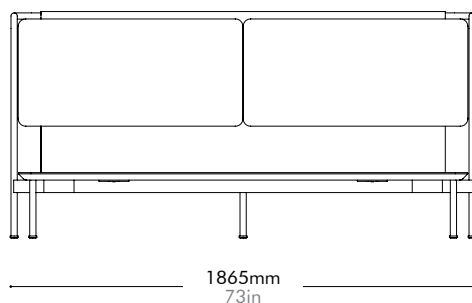

Crawford Bed

Double Size

by Tom Fereday

CR-B110-D

Materials	Wood veneer base, steel black powder coat matt, upholstery		
Dimensions	W1865 x D2255 x H900mm | W73" x D89" x H35"		
Weight	76.0kg | 168lb		
Upholstery	4.0M | 66.0SF		
Shipping Volume	0.33+0.43CBM		
Pkg Dimensions	FCL	W2160 x D985 x H155mm; 49.60kg | W85" x D39" x H6"; 109lb	
		W1980 x D465 x H465mm; 38.68kg | W78" x D18" x H18"; 85lb	
	LCL/AIR	W2200 x D1025 x H245mm; 75.80kg | W87" x D40" x H10"; 167lb	
		W2020 x D505 x H555mm; 50.54kg | W80" x D20" x H22"; 111lb	

Oak		Lead time: 10-12 weeks
COM/COL		¥485,000
Fabric	C	¥485,000
	B	¥571,000
	A	¥602,000
Leather	C	¥572,000
	B	¥655,000
	A	¥733,000
PU Leather		¥485,000

Walnut		Lead time: 10-12 weeks
COM/COL		¥562,000
Fabric	C	¥562,000
	B	¥648,000
	A	¥679,000
Leather	C	¥649,000
	B	¥732,000
	A	¥810,000
PU Leather		¥562,000