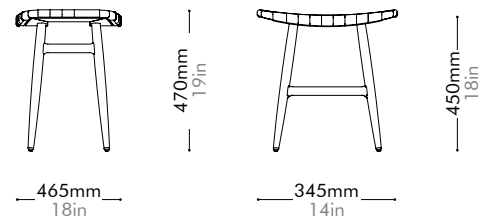

Lead time: 10-12 weeks

COM/COL		¥50,000
Fabric	C	¥50,000
	B	¥72,000
	A	¥80,000
Leather	C	¥70,000
	B	¥91,000
	A	¥109,000
PU Leather		¥50,000

Freja Stool SH450 Leather Seat by Space Copenhagen

FE-S610-LE

Materials	Solid wood frame, leather seat		
Dimensions	W465 x D345 x H470mm; SH: 450mm W18" x D14" x H19"; SH: 18"		
Weight	3.0kg 7lb		
Upholstery	5.0SF		
Shipping Volume	0.12CBM		
Pkg Dimensions	FCL	W530 x D410 x H555mm; 5.62kg W21" x D16" x H22"; 12lb	
	LCL/AIR	W570 x D450 x H645mm; 8.60kg W22" x D18" x H25"; 19lb	

Oak	Lead time: 10-12 weeks
Saddle Leather	¥157,000

Walnut	Lead time: 10-12 weeks
Saddle Leather	¥189,000

Freja Stool SH450 Leather Stripe Seat by Space Copenhagen

FE-S610-LS

Materials	Solid wood frame, leather stripe seat		
Dimensions	W465 x D345 x H470mm; SH: 450mm W18" x D14" x H19"; SH: 18"		
Weight	3.0kg 7lb		
Upholstery	7.OSF		
Shipping Volume	0.12CBM		
Pkg Dimensions	FCL	W530 x D410 x H555mm; 5.62kg W21" x D16" x H22"; 12lb	
	LCL/AIR	W570 x D450 x H645mm; 8.60kg W22" x D18" x H25"; 19lb	

Oak	Lead time: 10-12 weeks
Saddle Leather	¥160,000

Walnut	Lead time: 10-12 weeks
Saddle Leather	¥196,000

Freja Stool SH450 Paper Cord Seat by Space Copenhagen

FE-S610-PC

Materials	Solid wood frame, paper cord seat		
Dimensions	W465 x D345 x H470mm; SH: 450mm W18" x D14" x H19"; SH: 18"		
Weight	3.0kg 7lb		
Upholstery			
Shipping Volume	0.12CBM		
Pkg Dimensions	FCL	W530 x D410 x H555mm; 5.62kg W21" x D16" x H22"; 12lb	
	LCL/AIR	W570 x D450 x H645mm; 8.60kg W22" x D18" x H25"; 19lb	