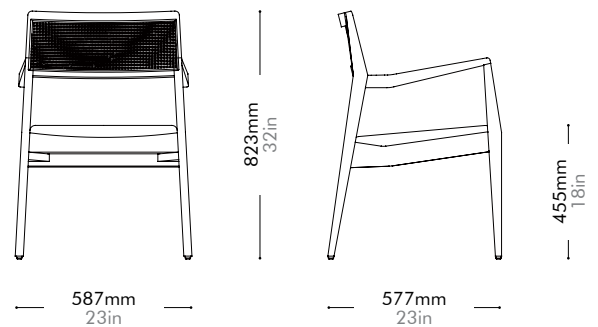

Risom C140 Chair (1955) by Jens Risom

RI-S211-CA

Materials	Solid wood frame, upholstery and cane		
Dimensions	W587 x D577 x H823mm; SH: 455mm | W23" x D23" x H32"; SH: 18"		
Weight	7.8kg | 17lb		
Upholstery	1.0M | 16.5SF		
Shipping Volume	0.40CBM		
Pkg Dimensions	FCL	W680 x D680 x H870mm; 13.81kg | W27" x D27" x H34"; 30lb	
	LCL/AIR	W700 x D700 x H965mm; 19.50kg | W28" x D28" x H38"; 43lb	

Oak		Lead time: 10-12 weeks
COM/COL		¥234,000
Fabric	C	¥234,000
	B	¥251,000
	A	¥257,000
Leather	C	¥245,000
	B	¥257,000
	A	¥326,000
PU Leather		¥234,000

Walnut		Lead time: 10-12 weeks
COM/COL		¥275,000
Fabric	C	¥275,000
	B	¥291,000
	A	¥297,000
Leather	C	¥285,000
	B	¥297,000
	A	¥324,000
PU Leather		¥275,000