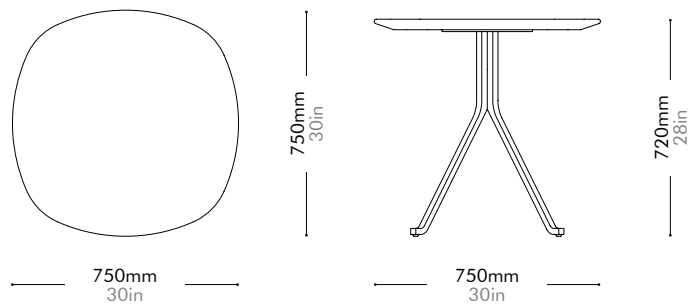

Stone A Lead time: 10-12 weeks

¥576,000

Stone B Lead time: 10-12 weeks

¥386,000

Blink Café Table - Wood Top by Yabu Pushelberg

BL-T310-750-WD

Materials	Wood veneer top, steel black powder coat sand brust	
Dimensions	C750 x H720mm C30" x H28"	
Weight	12.5kg 28lb	
Upholstery		
Shipping Volume	0.08+0.25CBM	
Pkg Dimensions	FCL	W830 x D830 x H110mm; 7.21kg W33" x D33" x H4"; 16lb
		W575 x D575 x H760mm; 11.96kg W23" x D23" x H30"; 26lb
	LCL/AIR	W850 x D850 x H205mm; 15.60kg W33" x D33" x H8"; 34lb
		W595 x D595 x H855mm; 16.07kg W23" x D23" x H34"; 35lb

Oak Lead time: 10-12 weeks

¥245,000

Walnut Lead time: 10-12 weeks

¥277,000

Blink Café Table - Stone Top by Yabu Pushelberg

BL-T310-750-ST

Materials	Stone top in gloss paint surface, steel black powder coat sand brus	
Dimensions	C750 x H720mm C30" x H28"	
Weight	28.8kg 64lb	
Upholstery		
Shipping Volume	0.16+0.25CBM	
Pkg Dimensions	FCL	W860 x D860 x H215mm; 33.66kg W34" x D34" x H8"; 74lb
		W575 x D575 x H760mm; 11.96kg W23" x D23" x H30"; 26lb
	LCL/AIR	W860 x D860 x H215mm; 33.66kg W34" x D34" x H8"; 74lb
		W595 x D595 x H855mm; 16.07kg W23" x D23" x H34"; 35lb

Stone A Lead time: 10-12 weeks

¥383,000

Stone B Lead time: 10-12 weeks

¥282,000

Blink Dining Table - Stone Top by Yabu Pushelberg

BL-T410-1200-ST

Materials	Stone top in gloss paint surface, steel black powder coat sand brus	
Dimensions	C1200 x H720mm C47" x H28"	
Weight	71.0kg 156lb	
Upholstery		
Shipping Volume	0.37+0.44CBM	
Pkg Dimensions	FCL	W1305 x D1305 x H220mm; 85.68kg W51" x D51" x H9"; 189lb
		W765 x D765 x H760mm; 16.81kg W30" x D30" x H30"; 37lb
LCL/AIR		W1305 x D1305 x H220mm; 85.68kg W51" x D51" x H9"; 189lb
		W785 x D785 x H855mm; 23.97kg W31" x D31" x H34"; 53lb