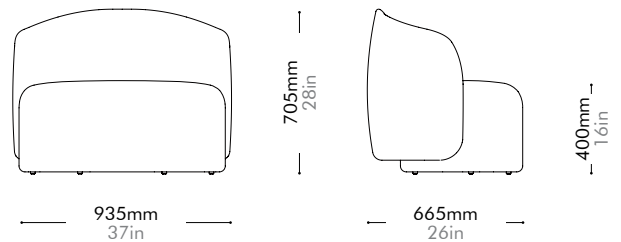

Taylor Sofa

One Seater

by Yabu Pushelberg

TA-S410

Materials	Solid wood plywood frame, upholstery	
Dimensions	W935 x D665 x H705mm; SH: 400mm | W37" x D26" x H28"; SH: 16"	
Weight	23.0kg | 51lb	
Upholstery	3.5M | 100.0SF	
Shipping Volume	0.59CBM	
Pkg Dimensions	FCL	W1000 x D730 x H805mm; 29.93kg | W39" x D29" x H32"; 66lb
	LCL/AIR	W1040 x D770 x H895mm; 39.23kg | W41" x D30" x H35"; 86lb

Lead time: 10-12 weeks

COM/COL		¥415,000
Fabric	C	¥415,000
	B	¥488,000
	A	¥513,000
Leather	C	¥551,000
	B	¥663,000
	A	¥767,000
PU Leather		¥415,000