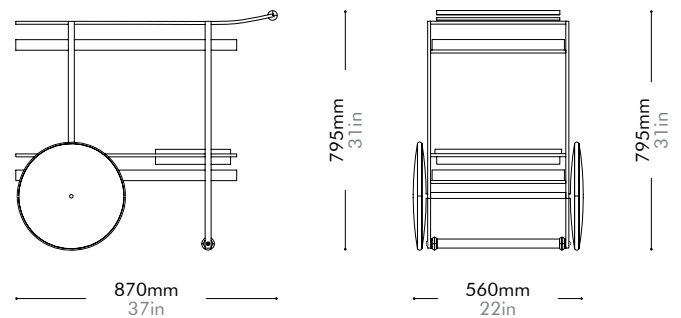

James Bar Cart

by Yabu
Pushelberge

JA-CA110

Materials	Wood veneer panels, steel black powder coat sand brush, solid walnut handle		
Dimensions	W870 x D560 x H795mm | W34" x D22" x H31"		
Weight	27.5kg | 61lb		
Upholstery			
Shipping Volume	0.51CBM		
Pkg Dimensions	FCL	W935 x D625 x H880mm; 34.33kg | W37" x D25" x H35"; 76lb	
	LCL/AIR	W955 x D645 x H975mm; 41.49kg | W38" x D25" x H38"; 91lb	

Steel

Lead time: 10-12 weeks

¥607,000