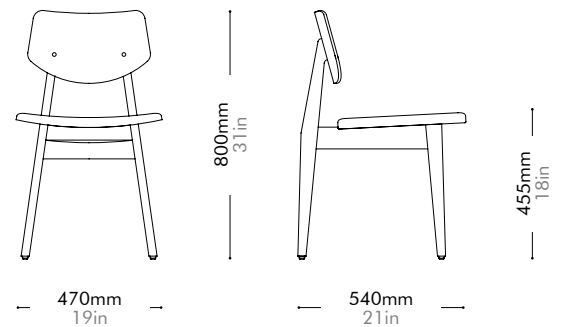

Risom C275 Chair by Jens Risom

RI-S220-WD

Materials	Solid wood frame, upholstery, stainless steel hairline brass		
Dimensions	W470 x D540 x H800mm; SH: 455mm | W19" x D21" x H31"; SH: 18"		
Weight	4.5kg | 10lb		
Upholstery	0.6M | 10.0SF		
Shipping Volume	0.29CBM		
Pkg Dimensions	FCL	W535 x D605 x H885mm; 9.79kg | W21" x D24" x H35"; 22lb	
	LCL/AIR	W575 x D645 x H975mm; 14.1kg | W23" x D25" x H38"; 31lb	

Oak Lead time: 10-12 weeks

COM/COL		¥153,000
Fabric	C	¥153,000
	B	¥167,000
	A	¥173,000
Leather	C	¥165,000
	B	¥178,000
	A	¥190,000
PU Leather		¥153,000

Walnut Lead time: 10-12 weeks

COM/COL		¥172,000
Fabric	C	¥172,000
	B	¥186,000
	A	¥192,000
Leather	C	¥184,000
	B	¥197,000
	A	¥209,000
PU Leather		¥172,000