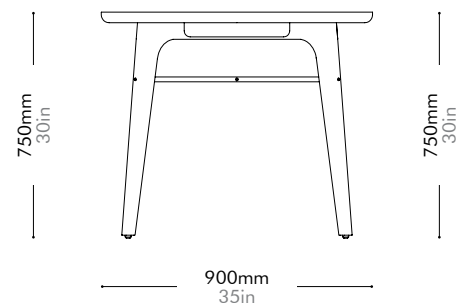

LCL/AIR W2220 x D1020 x H280mm; 90.38kg | W87" x D40" x H11"; 199lb

W215 x D265 x H765mm; 8.68kg | W8" x D10" x H30"; 19lb

Oak Lead time: 10-12 weeks

¥508,000

Walnut Lead time: 10-12 weeks

¥668,000

Utility Café Table H900 by Neri&Hu