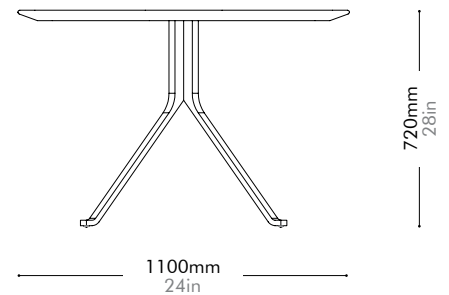

Oak Lead time: 10-12 weeks

¥226,000

Walnut Lead time: 10-12 weeks

¥282,000

Blink Oval Coffee Table - Stone Top by Yabu Pushelberg

BL-T220-1775-ST

Materials	Stone top in gloss paint surface, steel black powder coat sand brus		
Dimensions	W1775 x D600 x H380mm W70" x D24" x H15"		
Weight	48.5kg 107lb		
Upholstery			
Shipping Volume	0.29+0.25CBM		
Pkg Dimensions	FCL	W1880 x D705 x H220mm; 63.93kg W74" x D28" x H9"; 141lb	
		W1330 x D490 x H390mm; 9.58kg W52" x D19" x H15"; 21lb	
LCL/AIR	W1880 x D705 x H220mm; 63.93kg W74" x D28" x H9"; 141lb		
	W1350 x D510 x H485mm; 17.58kg W53" x D20" x H19"; 39lb		

Stone A Lead time: 10-12 weeks

¥572,000

Stone B Lead time: 10-12 weeks

¥421,000

Blink Oval Dining Table - Stone Top by Yabu Pushelberg

BL-T420-2125-ST

Materials	Stone top in gloss paint surface, steel black powder coat sand brus		
Dimensions	W2125 x D1100 x H720mm W84" x D43" x H28"		
Weight	110.0kg 243lb		
Upholstery			
Shipping Volume	0.66+0.76CBM		
Pkg Dimensions	FCL	W2250 x D1225 x H240mm; 138.19kg W89" x D48" x H9"; 304lb	
		W1330 x D756 x H760mm; 20.42kg W52" x D30" x H30"; 45lb	
	LCL/AIR	W2250 x D1225 x H240mm; 138.19kg W89" x D48" x H9"; 304lb	
		W1350 x D776 x H855mm; 32.59kg W53" x D31" x H34"; 72lb	

Stone A Lead time: 10-12 weeks

¥1,074,000

Stone B Lead time: 10-12 weeks

¥648,000

Blink Console

by Yabu Pushelberg

BL-T710

Materials	Wood veneer top, stainless steel hairline gold, steel black powder coat sand brust		
Dimensions	W1340 x D510 x H750mm W53" x D20" x H30"		
Weight	19.0kg 42lb		
Upholstery			
Shipping Volume	0.20CBM		
Pkg Dimensions	FCL	W1400 x D720 x H200mm; 22.68kg W55" x D28" x H8"; 50lb	
	LCL/AIR	W1420 x D740 x H295mm; 34.89kg W56" x D29" x H12"; 77lb	