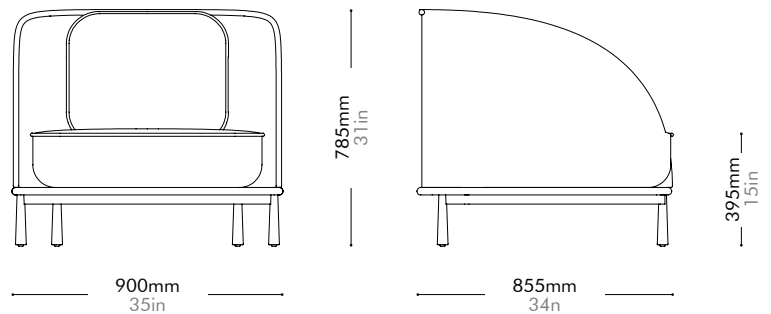

Arc Lounge Chair by Hallgeir Homstvedt

AR-S111

Materials	Wood veneer base, steel black powder coat matt leg, upholstery		
Dimensions	W900 x D855 x H785mm; SH: 395mm | W35" x D34" x H31"; SH: 15"		
Weight	38.0kg | 84lb		
Upholstery	5.5M | 121.0SF		
Shipping Volume	0.82CBM		
Pkg Dimensions	FCL	W985 x D940 x H890mm; 46.58kg | W39" x D37" x H35"; 103lb	
	LCL/AIR	W1005 x D960 x H985mm; 57.79kg | W40" x D38" x H39"; 127lb	

Oak		Lead time: 10-12 weeks
COM/COL		¥463,000
Fabric	C	¥463,000
	B	¥583,000
	A	¥626,000
Leather	C	¥644,000
	B	¥800,000
	A	¥947,000
PU Leather		¥463,000

Walnut		Lead time: 10-12 weeks
COM/COL		¥496,000
Fabric	C	¥496,000
	B	¥616,000
	A	¥658,000
Leather	C	¥677,000
	B	¥833,000
	A	¥979,000
PU Leather		¥496,000