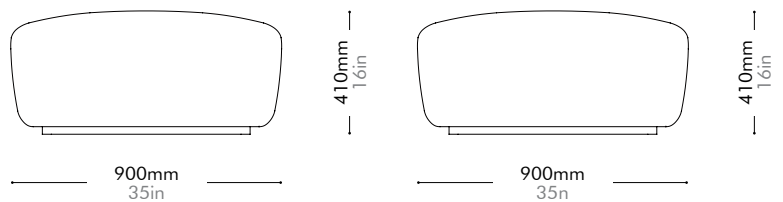

Infinity Ottoman by Space Copenhagen

IF-S510

Materials	Solid wood and plywood frame, upholstery	
Dimensions	W900 x D900 x H410mm; SH: 410mm | W35" x D35" x H16"; SH: 16"	
Weight	26.0kg | 57lb	
Upholstery	3.3M | 40.7SF	
Shipping Volume	0.46CBM	
Pkg Dimensions	FCL	W965 x D965 x H495mm; 31.33kg | W38" x D38" x H19"; 69lb
	LCL/AIR	W985 x D985 x H590mm; 42.60kg | W39" x D39" x H23"; 94lb

Lead time: 10-12 weeks

COM/COL		¥220,000
Fabric	C	¥220,000
	B	¥277,000
	A	¥296,000
Leather	C	¥263,000
	B	¥308,000
	A	¥350,000
PU Leather		¥220,000