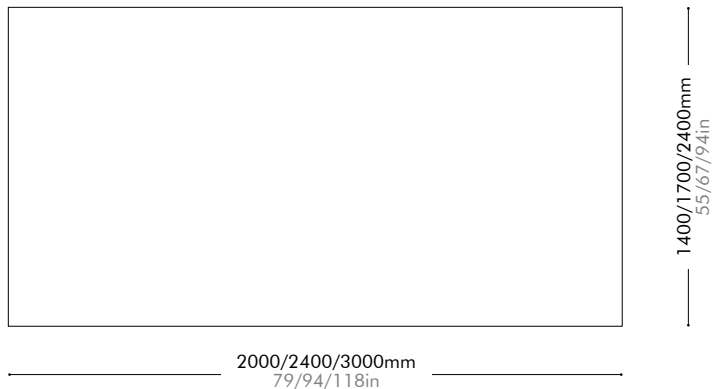

Moon

by Space

Copenhagen

WL-R005-S / WL-R005-M / WL-R005-L

Materials	100% Pure new zealand wool
Dimensions	S: L2000 x W1400mm | L79" x W55"
	M: L2400 x W1700mm | L94" x W67"
	L: L3000 x W2400mm | L118" x W94"
Weight	S: 11.0kg / M: 21.0kg / L: 37.0kg | S: 24lb / M: 46lb / L:82lb
Shipping Volume	S: 0.13 / M: 0.16 / L: 0.22 CBM
Pkg Dimensions	FCL/LCL/AIR S: C300 x H1450mm; 29.0kg | C12" x H57"; 64lb
	FCL/LCL/AIR M: C300 x H1750mm; 43.0kg | C12" x H69"; 95lb
	FCL/LCL/AIR L: C300 x H2450mm; 67.0kg | C12" x H96"; 148lb

Lead time: 10-12 weeks

S	¥382,000
M	¥556,000
L	¥981,000