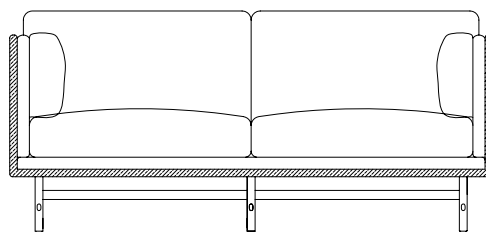

1600mm
63in