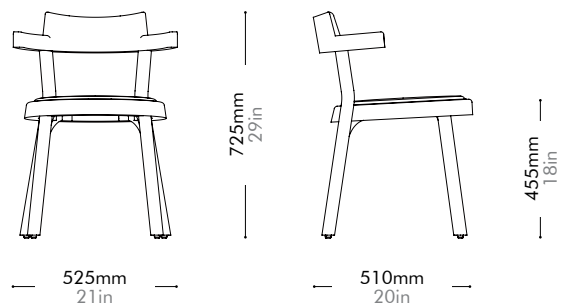

Pagoda Chair Upholstery - Wood Leg by BassamFellows

PA-S210-WD

Materials	Solid wood frame, upholstery, aluminum alloy		
Dimensions	W525 x D510 x H725mm; SH: 455mm | W21" x D20" x H29"; SH: 18"		
Weight	6.5kg | 14lb		
Upholstery	0.5M | 5.0SF		
Shipping Volume	0.06CBM		
Pkg Dimensions	FCL	W705 x D567 x H155mm; 8.05kg | W28" x D22" x H6"; 18lb	
	LCL/AIR	W745 x D607 x H245mm; 13.31kg | W29" x D27" x H10"; 29lb	

Oak Lead time: 10-12 weeks

COM/COL		¥155,000
Fabric	C	¥155,000
	B	¥163,000
	A	¥165,000
Leather	C	¥163,000
	B	¥170,000
	A	¥177,000
PU Leather		¥155,000

Walnut Lead time: 10-12 weeks

COM/COL		¥196,000
Fabric	C	¥196,000
	B	¥203,000
	A	¥206,000
Leather	C	¥203,000
	B	¥210,000
	A	¥217,000
PU Leather		¥196,000