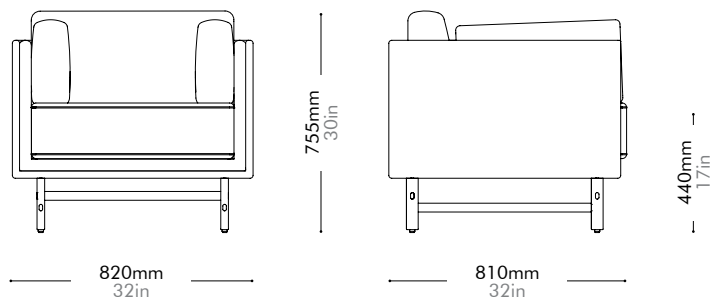

SW Sofa

One Seater

by OEO Studio

SW-S401

Materials	Solid oak base, upholstery		
Dimensions	W820 x D810 x H755mm; SH: 440mm | W32" x D32" x H30"; SH: 17"		
Weight	45.0kg | 99lb		
Upholstery	8.8M | 143.OSF	Fabric + Leather	6.6M+32.OSF
Shipping Volume	0.65CBM		
Pkg Dimensions	FCL	W885 x D875 x H840mm; 52.40kg | W34" x D34" x H33"; 116lb	
	LCL/AIR	W905 x D895 x H935mm; 61.81kg | W36" x D35" x H37"; 136lb	

Oak		Lead time: 10-12 weeks
COM/COL		¥297,000
Fabric	C	¥297,000
	B	¥465,000
	A	¥524,000
Leather	C	¥459,000
	B	¥617,000
	A	¥764,000
PU Leather		¥297,000

Oak		Lead time: 10-12 weeks
Fabric + Leather	C+C	¥337,000
	C+B	¥373,000
	C+A	¥404,000
	B+C	¥460,000
	B+B	¥497,000
	B+A	¥531,000
	A+C	¥505,000
	A+B	¥541,000
	A+A	¥575,000