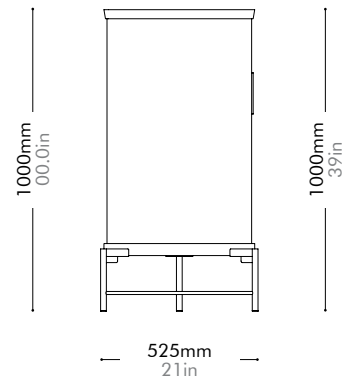

Dowry Cabinet I

by Neri&Hu

DO-C110

Materials	Solid wood with wood veneer panels, stainless steel hairline aged gold, tempered glass	
Dimensions	W1430 x D525 x H1000mm | W56" x D21" x H39"	
Weight	92.0kg | 203lb	
Upholstery		
Shipping Volume	1.2CBM	
Pkg Dimensions	FCL/LCL/AIR	W1545 x D640 x H1210mm; 133.27kg | W61" x D25" x H48"; 294lb

Oak   Lead time: 10-12 weeks

¥765,000

Walnut   Lead time: 10-12 weeks

¥856,000