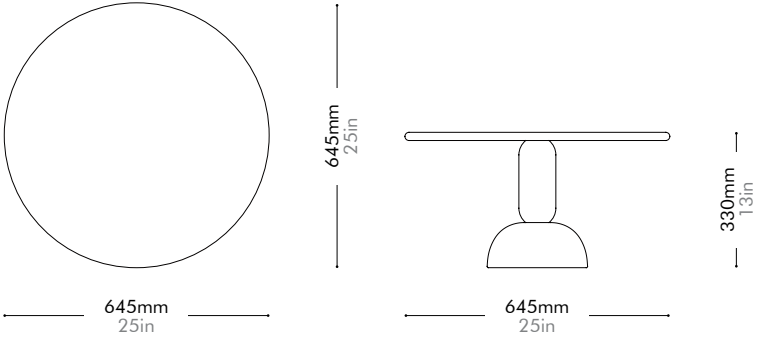

Taiko

Side Table C645

by Studio
Stefan Scholten

TK-T110-645

Materials	Terrazzo, steel black powder coat matt	
Dimensions	C645 x H330mm | C25" x H13"	
Weight	30.0kg | 66lb	
Upholstery		
Shipping Volume	0.19CBM	
Pkg Dimensions	FCL/LCL/AIR	W705 x D705 x H390mm; 41.67kg | W28" x D28" x H15"; 92lb

Lead time: 10-12 weeks

TERRAZZO	¥165,000