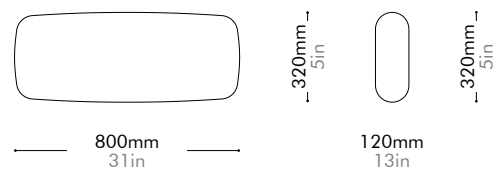

Oak / Walnut Lead time: 10-12 weeks

COM/COL		¥189,000
Fabric	C	¥189,000
	B	¥243,000
	A	¥262,000

Atelier Small Pillow by Space Copenhagen

AT-S400-A1

Materials	Upholstery	
Dimensions	W800 x D320 x H120mm W31" x D13" x H5"	
Weight	2.0kg 4lb	
Upholstery	0.9M	
Shipping Volume	0.05CBM	
Pkg Dimensions	FCL	W850 x D370 x H170mm; 3.38kg W33" x D15" x H7"; 7lb
	LCL/AIR	W870 x D390 x H265mm; 7.32kg W34" x D15" x H10"; 16lb

Oak / Walnut Lead time: 10-12 weeks

COM/COL		¥22,000
Fabric	C	¥22,000
	B	¥29,000
	A	¥31,000

Aya

Dining Chair

by OEO Studio

AY-S210

Materials	Solid wood frame, upholstery		
Dimensions	W500 x D555 x H760mm; SH: 455mm W20" x D22" x H30"; SH: 18"		
Weight	6.5kg 14lb		
Upholstery	1.7M 28.0SF		
Shipping Volume	0.3CBM		
Pkg Dimensions	FCL	W565 x D620 x H845mm; 11.66kg W22" x D24" x H33"; 26lb	
	LCL/AIR	W605 x D660 x H935mm; 16.30kg W24" x D26" x H37"; 36lb	