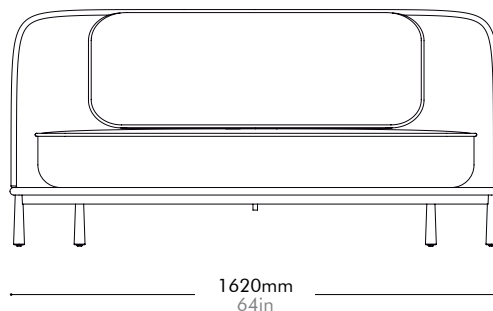

Arc Sofa Love Seat by Hallgeir Homstvedt

AR-S430

Materials	Wood veneer base, steel black powder coat matt leg, upholstery		
Dimensions	W1620 x D880 x H785mm; SH: 395mm | W64" x D35" x H31"; SH: 15"		
Weight	68.0kg | 150lb		
Upholstery	7.2M | 165.0SF		
Shipping Volume	1.46CBM		
Pkg Dimensions	FCL	W1705 x D965 x H890mm; 80.03kg | W67" x D38" x H35"; 176lb	
	LCL/AIR	W1725 x D985 x H985mm; 99.78kg | W68" x D39" x H39"; 220lb	

Oak		Lead time: 10-12 weeks
COM/COL		¥587,000
Fabric	C	¥587,000
	B	¥758,000
	A	¥818,000
Leather	C	¥895,000
	B	¥1,150,000
	A	¥1,389,000
PU Leather		¥587,000

Walnut		Lead time: 10-12 weeks
COM/COL		¥613,000
Fabric	C	¥613,000
	B	¥785,000
	A	¥845,000
Leather	C	¥921,000
	B	¥1,176,000
	A	¥1,415,000
PU Leather		¥613,000