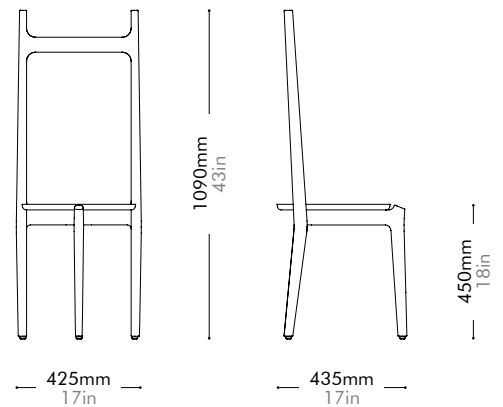

Taylor Valet

by Yabu Pushelberg

TA-V110

Materials	Solid wood frame, wood veneer top		
Dimensions	W425 x D435 x H1090mm | W17" x D17" x H43"		
Weight	3.5kg | 8lb		
Upholstery			
Shipping Volume	0.29CBM		
Pkg Dimensions	FCL	W490 x D500 x H1175mm; 10.47kg | W19" x D20" x H46"; 23lb	
	LCL/AIR	W530 x D540 x H1265mm; 13.80kg | W21" x D21" x H50"; 30lb	

Oak	Lead time: 10-12 weeks	Walnut	Lead time: 10-12 weeks
	¥174,000		¥208,000