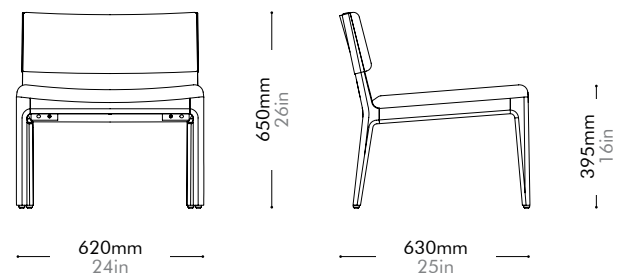

Taylor Lounge Chair by Yabu Pushelberg

TA-S112

Materials	Solid wood frame, upholstery		
Dimensions	W620 x D630 x H650mm; SH: 395mm | W24" x D25" x H26"; SH: 16"		
Weight	7.0kg | 15lb		
Upholstery	1.65M | 44.OSF		
Shipping Volume	0.33CBM		
Pkg Dimensions	FCL	W690 x D690 x H700mm; 11.83kg | W27" x D27" x H28"; 26lb	
	LCL/AIR	W710 x D710 x H795mm; 17.69kg | W28" x D28" x H31"; 39lb	

Oak Lead time: 10-12 weeks

COM/COL		¥237,000
Fabric	C	¥237,000
	B	¥273,000
	A	¥286,000
Leather	C	¥273,000
	B	¥309,000
	A	¥342,000
PU Leather		¥237,000

Walnut Lead time: 10-12 weeks

COM/COL		¥267,000
Fabric	C	¥267,000
	B	¥303,000
	A	¥316,000
Leather	C	¥304,000
	B	¥339,000
	A	¥372,000
PU Leather		¥267,000