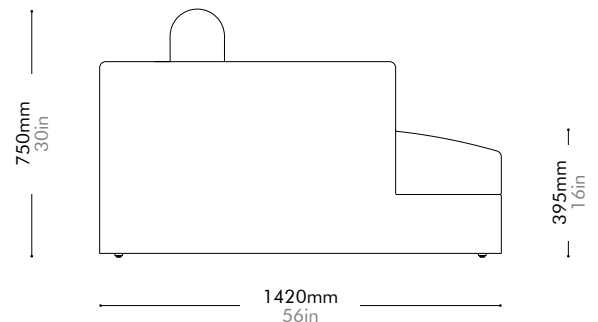

Atelier Small Chaise Lounge L-Skirt by Space Copenhagen

AT-S460-L

Materials	Solid wood and plywood frame, upholstery		
Dimensions	W1020 x D1420 x H750mm; SH: 395mm | W40" x D56" x H30"; SH: 16"		
Weight	40.0kg | 88lb		
Upholstery	6.6M		
Shipping Volume	1.23CBM		
Pkg Dimensions	FCL	W1120 x D1520 x H720mm; 50.30kg | W44" x D60" x H28"; 111lb	
	LCL/AIR	W1140 x D1540 x H815mm; 70.70kg | W45" x D61" x H32"; 156lb	

Oak / Walnut Lead time: 10-12 weeks

COM/COL		¥394,000
Fabric	C	¥394,000
	B	¥538,000
	A	¥589,000