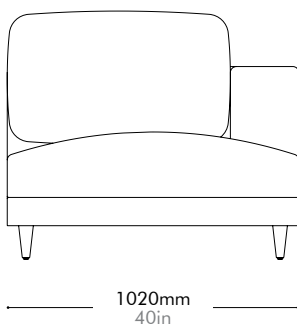

Atelier Small Chaise Lounge R-Leg by Space Copenhagen

AT-S461-R

Materials	Solid wood and plywood frame, upholstery	
Dimensions	W1020 x D1420 x H750mm; SH: 395mm | W40" x D56" x H30"; SH: 16"	
Weight	40.0kg | 88lb	
Upholstery	6.6M	
Shipping Volume	1.23CBM	
Pkg Dimensions	FCL	W1120 x D1520 x H720mm; 50.30kg | W44" x D60" x H28"; 111lb
	LCL/AIR	W1140 x D1540 x H815mm; 70.70kg | W45" x D61" x H32"; 156lb

Oak / Walnut Lead time: 10-12 weeks

COM/COL		¥394,000
Fabric	C	¥394,000
	B	¥538,000
	A	¥589,000