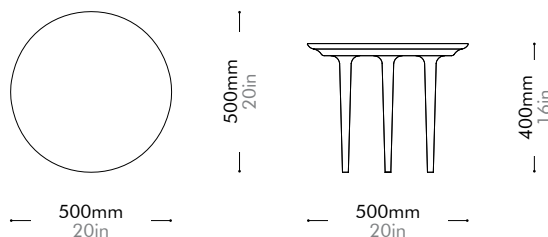

Lunar Side Table by Space Copenhagen

LN-T110-500

Materials	Solid wood legs, wood veneer top		
Dimensions	C500 x H400mm | C20" x H16"		
Weight	5.5kg | 12lb		
Upholstery			
Shipping Volume	0.04 + 0.02CBM		
Pkg Dimensions	FCL	W580 x D580 x H120mm; 5.53kg	| W23" x D23" x H5"; 12lb
		W303 x D115 x H452mm; 2.96kg	| W12" x D5" x H18"; 7lb
	LCL/AIR	W600 x D600 x H140mm; 9.71kg	| W24" x D24" x H6"; 21lb
		W303 x D115 x H452mm; 2.96kg	| W12" x D5" x H18"; 7lb

Oak Lead time: 10-12 weeks

¥133,000

Walnut Lead time: 10-12 weeks

¥165,000