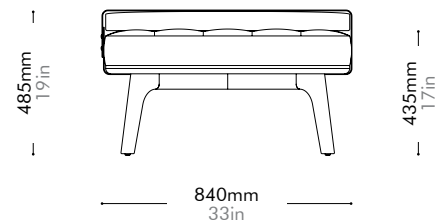

Utility Daybed by Neri&Hu

UT-B110

Materials	Solid wood legs, veneer plywood panel, upholstery		
Dimensions	W1995 x D840 x H485mm; SH: 435mm | W79" x D33" x H19"; SH: 17"		
Weight	20.0kg | 44lb		
Upholstery	3.3M | 52.8SF		
Shipping Volume	1.06CBM		
Pkg Dimensions	FCL	W2060 x D905 x H570mm; 29.70kg | W81" x D36" x H22"; 65lb	
	LCL/AIR	W2080 x D925 x H665mm; 52.06kg | W82" x D36" x H26"; 115lb	

Oak		Lead time: 10-12 weeks
COM/COL		¥367,000
Fabric	C	¥367,000
	B	¥433,000
	A	¥456,000
Leather	C	¥429,000
	B	¥490,000
	A	¥547,000
PU Leather		¥367,000

Walnut		Lead time: 10-12 weeks
COM/COL		¥398,000
Fabric	C	¥398,000
	B	¥464,000
	A	¥487,000
Leather	C	¥460,000
	B	¥521,000
	A	¥578,000
PU Leather		¥398,000