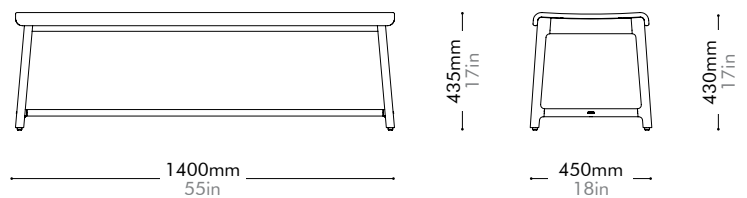

Mandarin Bench by Neri&Hu

MA-S610

Materials	Solid wood frame, stainless steel hairline gold, upholstered seat shell		
Dimensions	W1400 x D450 x H435mm; SH: 430mm | W55" x D18" x H17"; SH: 17"		
Weight	14.0kg | 31lb		
Upholstery	1.4M | 30.8SF		
Shipping Volume	0.17CBM		
Pkg Dimensions	FCL	W1465 x D515 x H230mm; 17.16kg | W58" x D20" x H9"; 38lb	
	LCL/AIR	W1485 x D535 x H325mm; 26.39kg | W58" x D21" x H13"; 58lb	

Oak Lead time: 10-12 weeks

COM/COL		¥264,000
Fabric	C	¥264,000
	B	¥295,000
	A	¥306,000
Leather	C	¥308,000
	B	¥346,000
	A	¥381,000
PU Leather		¥264,000

Walnut Lead time: 10-12 weeks

COM/COL		¥299,000
Fabric	C	¥299,000
	B	¥329,000
	A	¥340,000
Leather	C	¥342,000
	B	¥380,000
	A	¥416,000
PU Leather		¥299,000