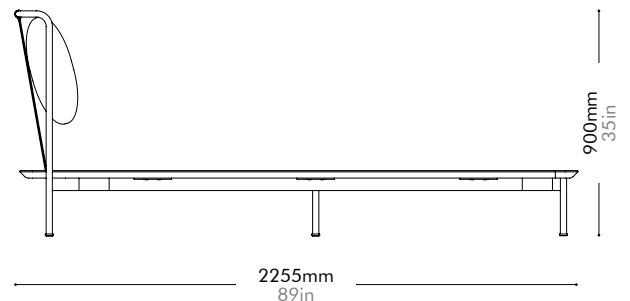

Crawford Bed

King Size

by Tom Fereday

CR-B110-K

Materials	Wood veneer base, steel black powder coat matt, upholstery		
Dimensions	W2265 x D2255 x H900mm W89" x D89" x H35"		
Weight	86.0kg 189lb		
Upholstery	5.0M 78.0SF		
Shipping Volume	0.33+0.43CBM		
Pkg Dimensions	FCL	W2160 x D985 x H155mm; 57.60kg W85" x D39" x H6"; 127lb	
		W1980 x D465 x H465mm; 40.68kg W78" x D18" x H18"; 90lb	
	LCL/AIR	W2200 x D1025 x H245mm; 83.80kg W87" x D40" x H10"; 185lb	
		W2020 x D505 x H555mm; 52.54kg W80" x D20" x H22"; 116lb	

Dawn Bed

Double Size

by Space
Copenhagen

DA-B110-D

Materials	Stainless steel oil rubbed copper, steel black powder coat matt, solid wood with wood veneer frame, upholstery back		
Dimensions	W1700 x D2130 x H1100mm W67" x D84" x H43"		
Weight	48.0kg 106lb		
Upholstery	1.8M 15.0SF		
Shipping Volume	0.16+0.63CBM		
Pkg Dimensions	FCL	W2080 x D240 x H330mm; 23.43kg W82" x D9" x H13"; 52lb	
		W1800 x D1100 x H320mm; 35.53kg W71" x D43" x H13"; 78lb	
	LCL/AIR	W2120 x D280 x H420mm; 30.33kg W83" x D11" x H17"; 67lb	
		W1840 x D1140 x H410mm; 59.90kg W72" x D45" x H16"; 132lb	