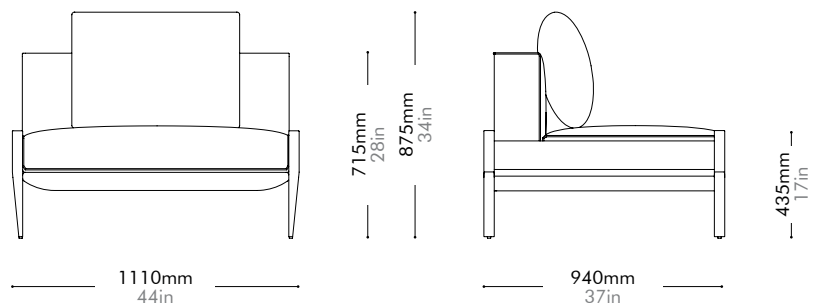

Float Sofa 1 Seater - Armless by Michele De Lucchi

FL-S411

Materials	Steel dark grey powder coat matt frame, upholstery	
Dimensions	W1110 x D940 x H715(875)mm; SH: 435mm | W44" x D37" x H28(34)"; SH: 17"	
Weight	53.0kg | 117lb	
Upholstery	5.0M | 127.0SF	
Shipping Volume	0.69CBM	
Pkg Dimensions	FCL	W1195 x D1025 x H560mm; 59.95kg | W47" x D40" x H22"; 132lb
	LCL/AIR	W1235 x D1065 x H650mm; 75.24kg | W49" x D42" x H26"; 166lb

Lead time: 10-12 weeks

COM/COL		¥520,000
Fabric	C	¥520,000
	B	¥659,000
	A	¥709,000
Leather	C	¥747,000
	B	¥938,000
	A	¥1,117,000
PU Leather		¥520,000