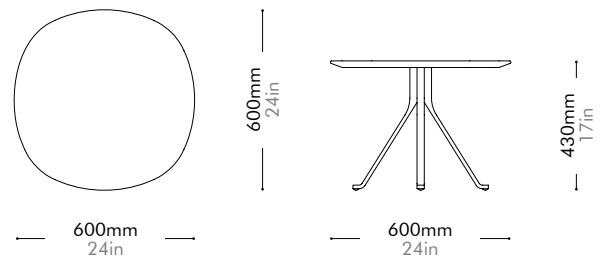

Blink Side Table - Wood Top by Yabu Pushelberg

BL-T110-600-WD

Materials	Wood veneer top, steel black powder coat sand brust	
Dimensions	C600 x H430mm | C24" x H17"	
Weight	6.0kg | 14lb	
Upholstery		
Shipping Volume	0.05+0.08CBM	
Pkg Dimensions	FCL	W680 x D680 x H110mm; 4.56kg | W27" x D27" x H4"; 10lb
		W410 x D410 x H485mm; 5.0kg | W16" x D16" x H19"; 11lb
	LCL/AIR	W700 x D700 x H205mm; 10.25kg | W28" x D28" x H8"; 23lb
		W430 x D430 x H580mm; 7.15kg | W17" x D17" x H23"; 16lb

Oak Lead time: 10-12 weeks

¥153,000

Walnut Lead time: 10-12 weeks

¥172,000