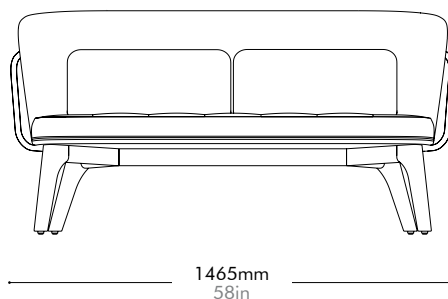

Utility Lounge Chair Two Seater - Full Back by Neri&Hu

UT-S121-F

Materials	Solid wood legs, veneer plywood panel, steel hairline aged gold, upholstery		
Dimensions	W1465 x D670 x H740mm; SH: 400mm | W58" x D26" x H29"; SH: 16"		
Weight	20.0kg | 44lb		
Upholstery	5.0M | 104.5SF		
Shipping Volume	0.93CBM		
Pkg Dimensions	FCL	W1530 x D735 x H825mm; 29.18kg | W60" x D29" x H32"; 64lb	
	LCL/AIR	W1550 x D755 x H920mm; 42.78kg | W61" x D30" x H36"; 94lb	

Oak Lead time: 10-12 weeks

COM/COL		¥501,000
Fabric	C	¥501,000
	B	¥598,000
	A	¥632,000
Leather	C	¥634,000
	B	¥751,000
	A	¥861,000
PU Leather		¥501,000

Walnut Lead time: 10-12 weeks

COM/COL		¥549,000
Fabric	C	¥549,000
	B	¥646,000
	A	¥680,000
Leather	C	¥682,000
	B	¥799,000
	A	¥909,000
PU Leather		¥549,000