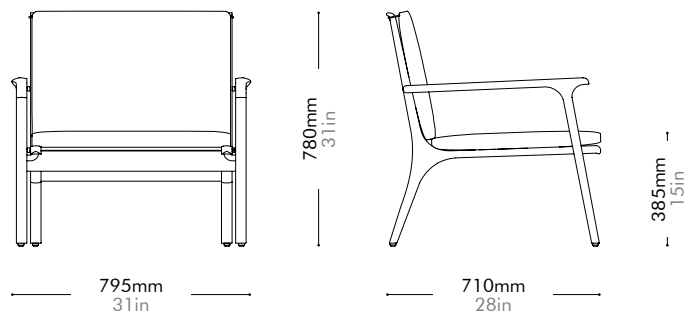

Rén Lounge Chair Large

by Space Copenhagen

RN-S111-L

Materials	Solid wood legs, stainless steel hairline gold, wood veneer frame, upholstered cushion, down filling		
Dimensions	W795 x D710 x H780mm; SH: 385mm | W31" x D28" x H31"; SH: 15"		
Weight	12.5kg | 28lb		
Upholstery	1.3M | 27.5SF		
Shipping Volume	0.59CBM		
Pkg Dimensions	FCL	W900 x D800 x H820mm; 19.47kg | W35" x D31" x H32"; 43lb	
	LCL/AIR	W920 x D820 x H915mm; 28.23kg | W36" x D32" x H36"; 62lb	

Oak		Lead time: 10-12 weeks
COM/COL		¥319,000
Fabric	C	¥319,000
	B	¥350,000
	A	¥361,000
Leather	C	¥361,000
	B	¥399,000
	A	¥433,000
PU Leather		¥319,000

Walnut		Lead time: 10-12 weeks
COM/COL		¥370,000
Fabric	C	¥370,000
	B	¥401,000
	A	¥412,000
Leather	C	¥412,000
	B	¥450,000
	A	¥485,000
PU Leather		¥370,000