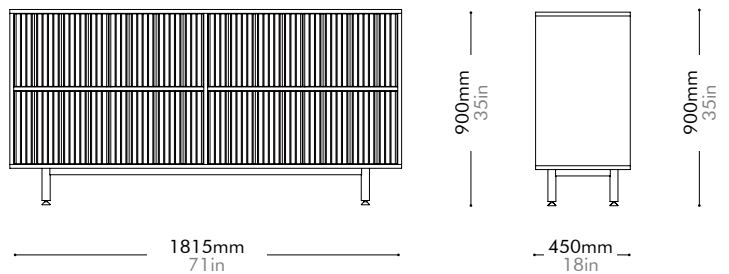

Seiton Cabinet High by OEO Studio

SE-C110-H

Materials	Solid wood with wood veneer panels, steel black powder coat matt		
Dimensions	W1815 x D450 x H900mm | W71" x D18" x H35"		
Weight	67.0kg | 148lb		
Upholstery			
Shipping Volume	1.00CBM		
Pkg Dimensions	FCL	W1900 x D535 x H985mm; 77.96kg | W75" x D21" x H39"; 172lb	
	LCL/AIR	W1920 x D555 x H1080mm; 90.35kg | W76" x D22" x H43"; 199lb	

Oak   Lead time: 10-12 weeks

¥535,000

Walnut   Lead time: 10-12 weeks

¥604,000