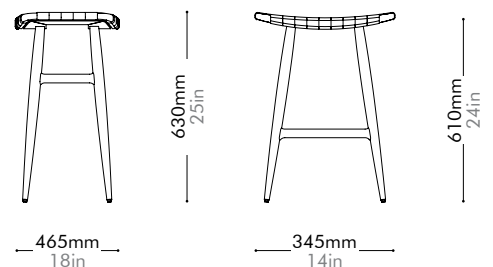

Oak Lead time: 10-12 weeks

¥141,000

Walnut Lead time: 10-12 weeks

¥173,000

Freja Bar Stool SH610 Leather Seat by Space Copenhagen

FE-S310-LE

Materials	Solid wood frame, leather seat		
Dimensions	W465 x D345 x H630mm; SH: 610mm W18" x D14" x H25"; SH:24"		
Weight	3.3kg 7lb		
Upholstery	5.0SF		
Shipping Volume	0.16CBM		
Pkg Dimensions	FCL	W530 x D410 x H715mm; 6.80kg W21" x D16" x H28"; 15lb	
	LCL/AIR	W570 x D450 x H805mm; 9.78kg W22" x D18" x H32"; 22lb	

Oak	Lead time: 10-12 weeks
Saddle Leather	¥159,000

Walnut	Lead time: 10-12 weeks
Saddle Leather	¥190,000

Freja Bar Stool SH610 Leather Stripe Seat by Space Copenhagen

FE-S310-LS

Materials	Solid wood frame, leather stripe seat		
Dimensions	W465 x D345 x H630mm; SH: 610mm W18" x D14" x H25"; SH:24"		
Weight	3.3kg 7lb		
Upholstery	7.0SF		
Shipping Volume	0.16CBM		
Pkg Dimensions	FCL	W530 x D410 x H715mm; 6.80kg W21" x D16" x H28"; 15lb	
	LCL/AIR	W570 x D450 x H805mm; 9.78kg W22" x D18" x H32"; 22lb	

Oak	Lead time: 10-12 weeks
Saddle Leather	¥162,000

Walnut	Lead time: 10-12 weeks
Saddle Leather	¥198,000

Freja Bar Stool SH610 Paper Cord Seat by Space Copenhagen

FE-S310-PC

Materials	Solid wood frame, paper cord seat		
Dimensions	W465 x D345 x H630mm; SH: 610mm W18" x D14" x H25"; SH:24"		
Weight	3.3kg 7lb		
Upholstery			
Shipping Volume	0.16CBM		
Pkg Dimensions	FCL	W530 x D410 x H715mm; 6.80kg W21" x D16" x H28"; 15lb	
	LCL/AIR	W570 x D450 x H805mm; 9.78kg W22" x D18" x H32"; 22lb	