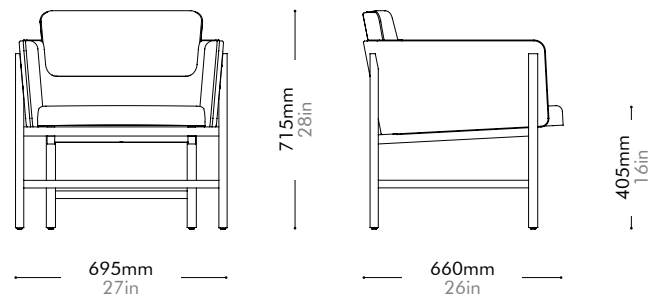

Aya

Dining Armchair

by OEO Studio

AY-S211

Materials	Solid wood frame, upholstery		
Dimensions	W590 x D555 x H760mm; SH: 455mm W23" x D22" x H30"; SH: 18"		
Weight	8.0kg 18lb		
Upholstery	2.1M 35.0SF		
Shipping Volume	0.34CBM		
Pkg Dimensions	FCL	W655 x D620 x H845mm; 13.49kg W26" x D24" x H33"; 30lb	
	LCL/AIR	W695 x D660 x H935mm; 18.82kg W27" x D26" x H37"; 41lb	

Aya Lounge Chair by OEO Studio

AY-S111

Materials	Solid wood frame, upholstery	
Dimensions	W695 x D660 x H715mm; SH: 405mm W27" x D26" x H28"; SH: 16"	
Weight	14.0kg 31lb	
Upholstery	2.8M 47.0SF	
Shipping Volume	0.44CBM	
Pkg Dimensions	FCL	W760 x D725 x H800mm; 19.95kg W30" x D29" x H31"; 44lb
	LCL/AIR	W800 x D765 x H890mm; 27.06kg W31" x D30" x H35"; 60lb

Aya Dining Table W1800 by OEO Studio

AY-T410-1800

Materials	Solid wood frame, wood veneer top, blackened stainless steel		
Dimensions	W1800 x D900 x H735mm W71" x D35" x H29"		
Weight	50.0kg 110lb		
Upholstery			
Shipping Volume	0.37CBM		
Pkg Dimensions	FCL	W1900 x D1140 x H170mm; 56.78kg W75" x D45" x H7"; 125lb	
	LCL/AIR	W1940 x D1180 x H260mm; 83.38kg W76" x D46" x H10"; 184lb	