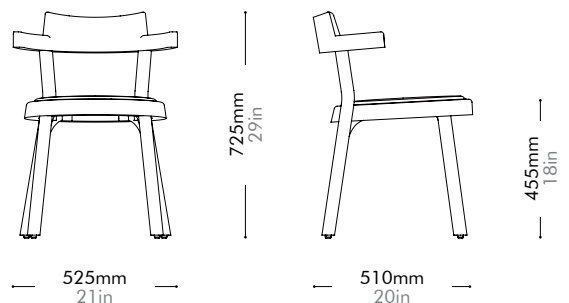

Pagoda Chair Upholstery - Gold Aluminum Leg by BassamFellows

PA-S210-AL2

Materials	Solid wood frame, upholstery, aluminum alloy		
Dimensions	W525 x D510 x H725mm; SH: 455mm | W21" x D20" x H29"; SH: 18"		
Weight	6.5kg | 14lb		
Upholstery	0.5M | 5.0SF		
Shipping Volume	0.06CBM		
Pkg Dimensions	FCL	W705 x D567 x H155mm; 8.05kg | W28" x D22" x H6"; 18lb	
	LCL/AIR	W745 x D607 x H245mm; 13.31kg | W29" x D27" x H10"; 29lb	

Oak Lead time: 10-12 weeks

COM/COL		¥170,000
Fabric	C	¥170,000
	B	¥177,000
	A	¥179,000
Leather	C	¥177,000
	B	¥184,000
	A	¥190,000
PU Leather		¥170,000

Walnut Lead time: 10-12 weeks

COM/COL		¥205,000
Fabric	C	¥205,000
	B	¥212,000
	A	¥215,000
Leather	C	¥212,000
	B	¥220,000
	A	¥227,000
PU Leather		¥205,000