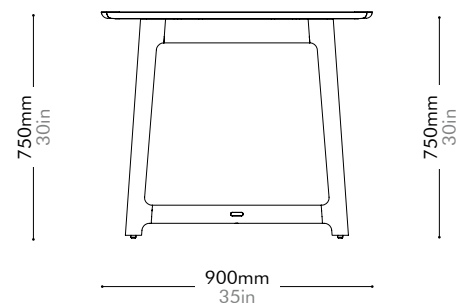

Mandarin Dining Table W2100 by Neri&Hu

MA-T410-2100

Materials	Solid wood frame, wood veneer top, stainless steel hairline gold, blackened stainless steel		
Dimensions	W2100 x D900 x H750mm | W83" x D35" x H30"		
Weight	44.0kg | 97lb		
Upholstery			
Shipping Volume	0.32+0.12CBM		
Pkg Dimensions	FCL	W2180 x D980 x H150mm; 40.58kg | W86" x D39" x H6"; 89lb	
		W820 x D800 x H180mm; 12.45kg | W32" x D31" x H7"; 27lb	
	LCL/AIR	W2200 x D1000 x H245mm; 66.15kg | W87" x D39" x H9"; 146lb	
		W840 x D820 x H275mm; 20.45kg | W33" x D32" x H11"; 45lb	

Oak Lead time: 10-12 weeks

¥436,000

Walnut Lead time: 10-12 weeks

¥607,000