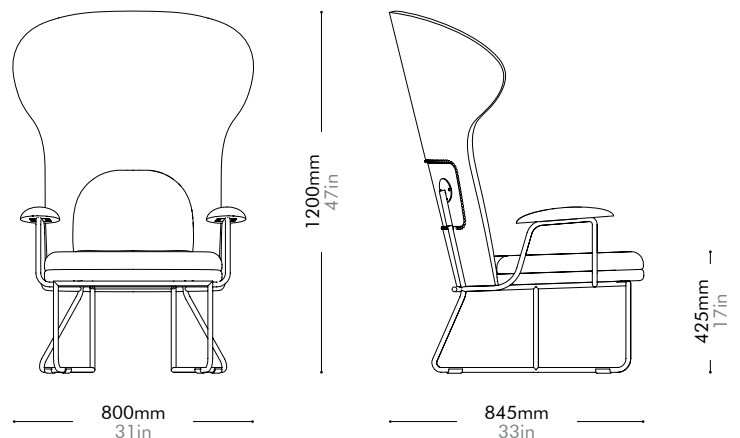

Chillax Highback Chair by Nic Graham

CH-S141

Materials	Stainless steel hairline gold & steel black powder coat matt, solid wood armrest, upholstery		
Dimensions	W800 x D845 x H1200mm; SH: 425mm | W31" x D33" x H47"; SH: 17"		
Weight	27.0kg | 60lb		
Upholstery	3.9M | 104.5SF		
Shipping Volume	1.01CBM		
Pkg Dimensions	FCL	W865 x D910 x H1285mm; 38.80kg | W34" x D36" x H51"; 86lb	
	LCL/AIR	W885 x D930 x H1380mm; 48.36kg | W35" x D37" x H54"; 107lb	

Walnut

Lead time: 10-12 weeks

COM/COL		¥459,000
Fabric	C	¥459,000
	B	¥544,000
	A	¥575,000
Leather	C	¥623,000
	B	¥758,000
	A	¥884,000
PU Leather		¥459,000