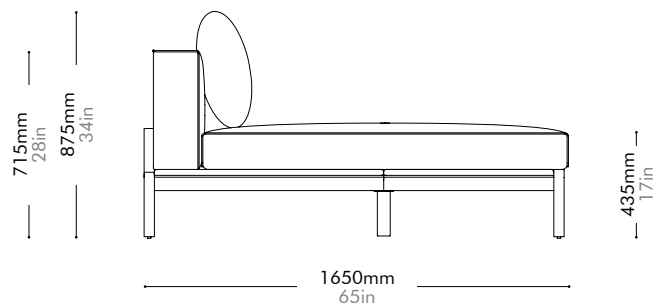

FL-S441-L

Materials	Steel dark grey powder coat matt frame, upholstery		
Dimensions	W2525 x D1650 x H715(875)mm; SH: 435mm | W99" x D65" x H28(34)"; SH: 17"		
Weight	115.5kg | 255lb		
Upholstery	17.0M | 320.0SF		
Shipping Volume	1.98CBM		
Pkg Dimensions	FCL	W2610 x D1025 x H740mm; 130.28kg | W103" x D40" x H29"; 287lb	
	LCL/AIR	W2650 x D1065 x H830mm; 163.08kg | W104" x D42" x H33"; 360lb	

Lead time: 10-12 weeks

COM/COL		¥1,139,000
Fabric	C	¥1,139,000
	B	¥1,607,000
	A	¥1,772,000
Leather	C	¥1,663,000
	B	¥2,149,000
	A	¥2,605,000
PU Leather		¥1,139,000