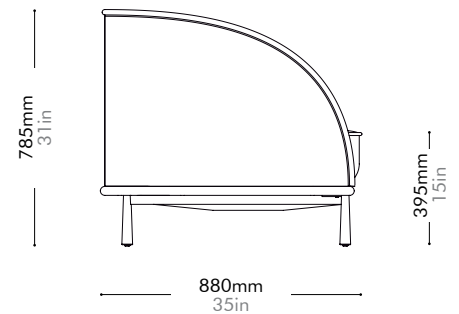

Arc Sofa

Three Seater

by Hallgeir Homstvedt

AR-S420

Materials	Wood veneer base, steel black powder coat matt leg, upholstery		
Dimensions	W1980 x D880 x H785mm; SH: 395mm W78" x D35" x H31"; SH: 15"		
Weight	76.0kg 168lb		
Upholstery	8.3M 198.0SF		
Shipping Volume	1.77CBM		
Pkg Dimensions	FCL	W2065 x D965 x H890mm; 89.70kg W81" x D38" x H35"; 198lb	
	LCL/AIR	W2085 x D985 x H985mm; 113.57kg W82" x D39" x H39"; 250lb	

Arc Coffee Table

by Hallgeir
Homstvedt

AR-T210

Materials	Wood veneer top, steel black powder coat matt, stone top in matt paint surface
Dimensions	W850 x D850 x H370mm W33" x D33" x H15"
Weight	35.0kg 77lb
Upholstery	
Shipping Volume	0.23CBM
Pkg Dimensions	FCL W915 x D915 x H275mm; 38.54kg W36" x D36" x H11"; 85lb LCL/AIR W935 x D935 x H370mm; 48.70kg W37" x D37" x H15"; 107lb