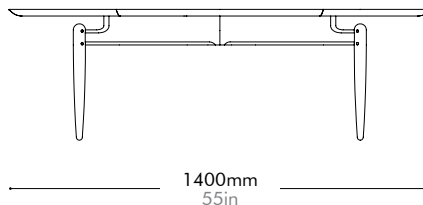

Slow Oval Coffee Table by Space Copenhagen

SL-T220

Materials	Solid wood frame, wood veneer top		
Dimensions	W1400 x D800 x H435mm | W55" x D31" x H17"		
Weight	13.0kg | 29lb		
Upholstery			
Shipping Volume	0.23CBM		
Pkg Dimensions	FCL	W1465 x D865 x H180mm; 17.30kg | W58" x D34" x H7"; 38lb	
	LCL/AIR	W1485 x D885 x H275mm; 32.57kg | W58" x D35" x H11"; 72lb	

Oak	Lead time: 10-12 weeks
	¥229,000

Walnut	Lead time: 10-12 weeks
	¥314,000