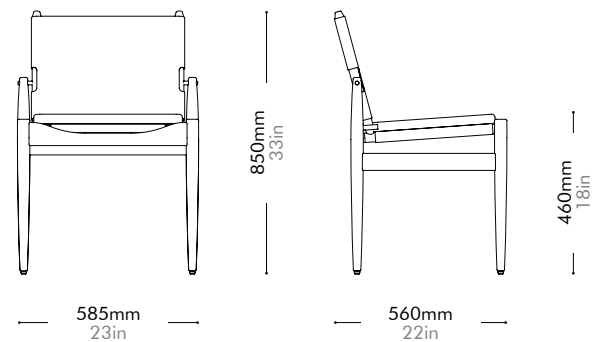

Journey Dining Chair-CV by Space Copenhagen

JN-S210-CV

Materials	Solid wood frame, upholstery, stainless steel oil rubbed copper		
Dimensions	W585 x D560 x H850mm; SH: 460mm | W23" x D22" x H33"; SH: 18"		
Weight	6.5kg | 14lb		
Upholstery	0.7M | 9.0SF	Canvas 1.5M	
Shipping Volume	0.38CBM		
Pkg Dimensions	FCL	W650 x D625 x H935mm; 12.68kg | W26" x D25" x H37"; 28lb	
	LCL/AIR	W690 x D665 x H1025mm; 18.01kg | W27" x D26" x H40"; 40lb	

* Backrest and seating pad ONLY available in Canvas and Saddle Leather

* Cushion is available in all graded-in fabrics and leathers except Batyline Eden and Saddle Leather

Oak	Lead time: 10-12 weeks	
COM/COL		¥124,000
Fabric	C	¥124,000
	B	¥138,000
	A	¥144,000

Walnut	Lead time: 10-12 weeks	
COM/COL		¥144,000
Fabric	C	¥144,000
	B	¥159,000
	A	¥164,000