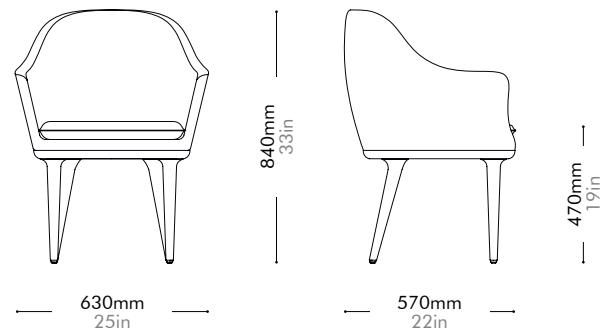

Lunar Dining Chair Large

by Space Copenhagen

LN-S221-L

Materials	Solid wood legs, upholstered moulded foam frame, upholstered cushion		
Dimensions	W630 x D570 x H840mm; SH: 470mm | W25" x D22" x H33"; SH: 19"		
Weight	13.0kg | 29lb		
Upholstery	2.2M | 44.0SF		
Shipping Volume	0.40CBM		
Pkg Dimensions	FCL	W680 x D680 x H870mm; 19.01kg | W27" x D27" x H34"; 42lb	
	LCL/AIR	W700 x D700 x H965mm; 24.70kg | W28" x D28" x H38"; 54lb	

Oak		Lead time: 10-12 weeks
COM/COL		¥229,000
Fabric	C	¥229,000
	B	¥276,000
	A	¥292,000
Leather	C	¥286,000
	B	¥337,000
	A	¥385,000
PU Leather		¥229,000

Walnut		Lead time: 10-12 weeks
COM/COL		¥254,000
Fabric	C	¥254,000
	B	¥301,000
	A	¥317,000
Leather	C	¥311,000
	B	¥362,000
	A	¥410,000
PU Leather		¥254,000