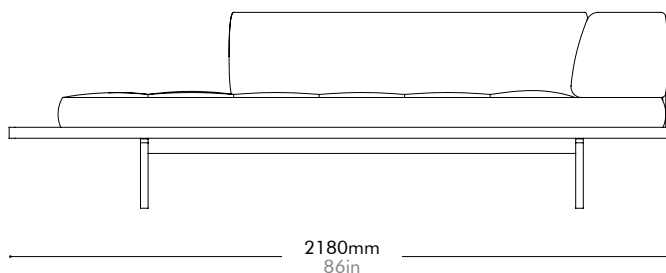

Discipline Sofa Half Back L by Neri&Hu

DS-S430-L

Materials	Solid wood and wood veneer base, stainless steel hairline aged gold legs and brackets, upholstery		
Dimensions	W2180 x D960 x H650mm; SH: 380mm W86" x D38" x H26"; SH: 15"		
Weight	95.0kg 209lb		
Upholstery	4.5M 90.OSF	Fabric + Leather	1.6M+70.OSF
Shipping Volume	1.79CBM		
Pkg Dimensions	FCL	W2265 x D1045 x H755mm; 108.59kg W89" x D41" x H30"; 240lb	
	LCL/AIR	W2305 x D1085 x H845mm; 137.65kg W91" x D43" x H33"; 303lb	