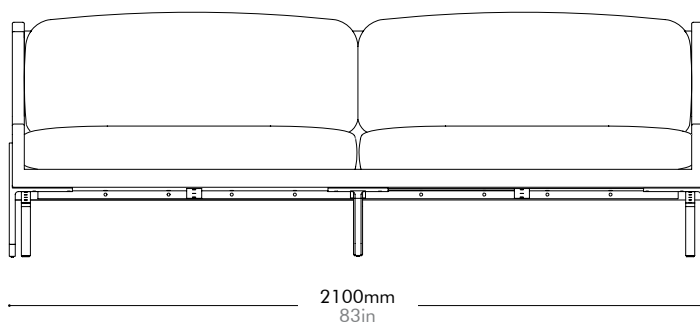

BL-S430-R2

Materials	Stainless steel hairline gold, steel black powder coat sand brust, upholstery		
Dimensions	W2100 x D800 x H820mm; SH: 430mm | W83" x D31" x H32"; SH: 17"		
Weight	78.0kg | 172lb		
Upholstery	10.6M | 220.0SF		
Shipping Volume	1.81CBM		
Pkg Dimensions	FCL	W2215 x D885 x H925mm; 92.21kg | W87" x D35" x H36"; 203lb	
	LCL/AIR	W2235 x D905 x H1020mm; 115.71kg | W88" x D36" x H40"; 255lb	

Lead time: 10-12 weeks

COM/COL		¥535,000
Fabric	C	¥535,000
	B	¥793,000
	A	¥883,000
Leather	C	¥869,000
	B	¥1,166,000
	A	¥1,445,000
PU Leather		¥535,000