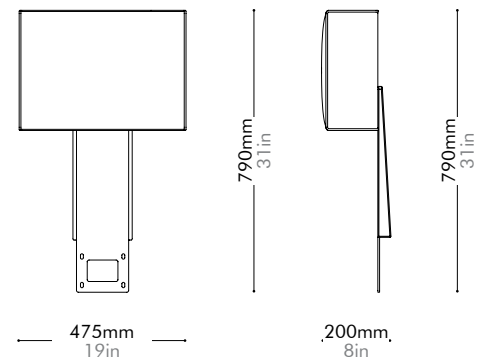

Float Sofa Headrest Large

by Michele
De Lucchi

FL-S400-A4

Materials	Steel dark grey powder coat matt frame, upholstery	
Dimensions	W475 x D200 x H790mm | W19" x D8" x H31"	
Weight	3.0kg | 7lb	
Upholstery	0.9M | 11.OSF	
Shipping Volume	0.12CBM	
Pkg Dimensions	FCL	W855 x D540 x H265mm; 5.25kg | W34" x D21" x H10"; 12lb
	LCL/AIR	W895 x D580 x H355mm; 11.29kg | W35" x D23" x H14"; 25lb

Lead time: 10-12 weeks

COM/COL		¥50,000
Fabric	C	¥50,000
	B	¥72,000
	A	¥80,000
Leather	C	¥70,000
	B	¥91,000
	A	¥109,000
PU Leather		¥50,000