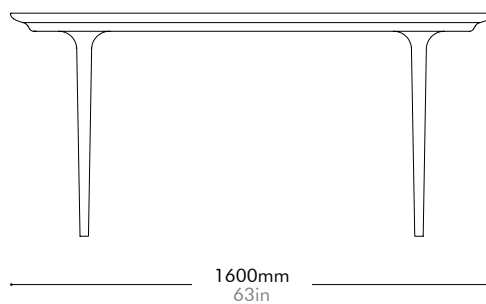

Lunar Dining Table W1600

by Space Copenhagen

LN-T410-1600

Materials	Solid wood legs, wood veneer top	
Dimensions	W1600 x D900 x H740mm | W63" x D35" x H29"	
Weight	40.0kg | 88lb	
Upholstery		
Shipping Volume	0.22 + 0.15CBM	
Pkg Dimensions	FCL	W1680 x D980 x H135mm; 39.06kg | W66" x D39" x H5"; 86lb
		W430 x D430 x H825mm; 12.47kg | W17" x D17" x H32"; 27lb
LCL/AIR		W1700 x D1000 x H230mm; 58.81kg | W67" x D39" x H9"; 130lb
		W430 x D430 x H825mm; 12.47kg | W17" x D17" x H32"; 27lb

Oak Lead time: 10-12 weeks

¥437,000

Walnut Lead time: 10-12 weeks

¥616,000