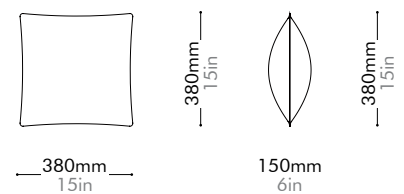

QI Pillow Small

by Neri&Hu

QI-S400-A1

Materials	Upholstery	
Dimensions	W380 x D380 x H150mm | W15" x D15" x H6"	
Weight	0.8kg | 2lb	
Upholstery	0.5M | 7.7SF	
Shipping Volume	0.03CBM	
Pkg Dimensions	FCL/LCL/AIR	W410 x D410 x H180mm; 1.67kg | W16" x D16" x H7"; 4lb

Lead time: 10-12 weeks

COM/COL		¥24,000
Fabric	C	¥24,000
	B	¥33,000
	A	¥36,000
Leather	C	¥32,000
	B	¥40,000
	A	¥47,000
PU Leather		¥24,000