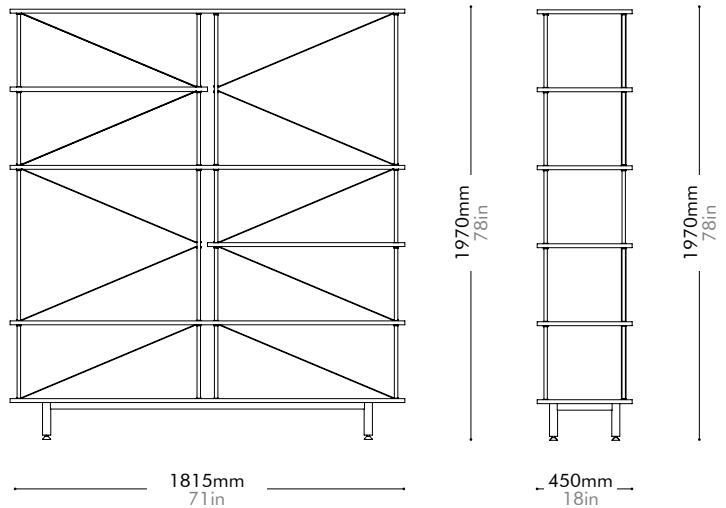

SE-SF142-L

Materials	Steel black powder coat matt, wood veneer shelves		
Dimensions	W1815 x D450 x H1970mm | W71" x D18" x H78"		
Weight	67.0kg | 154lb		
Upholstery			
Shipping Volume	0.24CBM		
Pkg Dimensions	FCL	W1915 x D550 x H230mm; 71.18kg | W75" x D22" x H9"; 157lb	
	LCL/AIR	W1955 x D590 x H320mm; 84.59kg | W77" x D23" x H13"; 186lb	

Oak	Lead time: 10-12 weeks	Walnut	Lead time: 10-12 weeks
	¥473,000		¥477,000