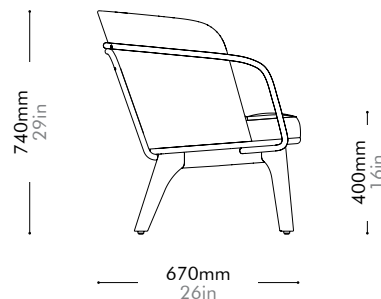

Utility Lounge Chair Two Seater - Full Back by Neri&Hu

UT-S121-F

Materials	Solid wood legs, veneer plywood panel, steel hairline aged gold, upholstery		
Dimensions	W1465 x D670 x H740mm; SH: 400mm | W58" x D26" x H29"; SH: 16"		
Weight	20.0kg | 44lb		
Upholstery	5.0M | 104.5SF		
Shipping Volume	0.93CBM		
Pkg Dimensions	FCL	W1530 x D735 x H825mm; 29.18kg | W60" x D29" x H32"; 64lb	
	LCL/AIR	W1550 x D755 x H920mm; 42.78kg | W61" x D30" x H36"; 94lb	

Oak Lead time: 10-12 weeks

COM/COL		¥501,000
Fabric	C	¥501,000
	B	¥598,000
	A	¥632,000
Leather	C	¥634,000
	B	¥751,000
	A	¥861,000
PU Leather		¥501,000

Walnut Lead time: 10-12 weeks

COM/COL		¥549,000
Fabric	C	¥549,000
	B	¥646,000
	A	¥680,000
Leather	C	¥682,000
	B	¥799,000
	A	¥909,000
PU Leather		¥549,000