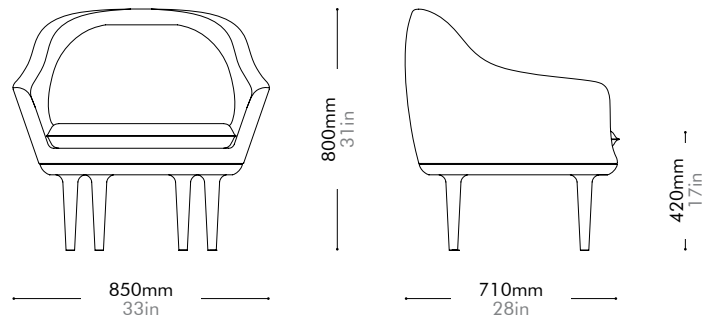

Lunar Lounge Chair Large by Space Copenhagen

LN-S111-L

Materials	Solid wood legs, upholstered moulded foam frame, upholstered cushion		
Dimensions	W850 x D710 x H800mm; SH: 420mm | W33" x D28" x H31"; SH: 17"		
Weight	23.5kg | 52lb		
Upholstery	3.7M | 71.5SF		
Shipping Volume	0.59CBM		
Pkg Dimensions	FCL	W900 x D800 x H820mm; 30.47kg | W35" x D31" x H32"; 67lb	
	LCL/AIR	W920 x D820 x H915mm; 39.23kg | W36" x D32" x H36"; 87lb	

Oak		Lead time: 10-12 weeks
COM/COL		¥472,000
Fabric	C	¥472,000
	B	¥555,000
	A	¥584,000
Leather	C	¥573,000
	B	¥665,000
	A	¥752,000
PU Leather		¥472,000

Walnut		Lead time: 10-12 weeks
COM/COL		¥499,000
Fabric	C	¥499,000
	B	¥583,000
	A	¥612,000
Leather	C	¥601,000
	B	¥693,000
	A	¥779,000
PU Leather		¥499,000