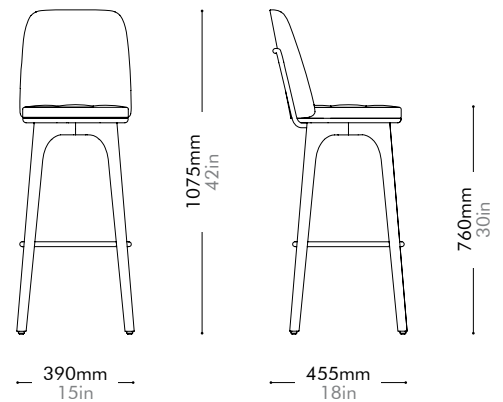

Utility Bar Chair SH760 by Neri&Hu

UT-S310-760

Materials	Solid wood legs, plywood panel, steel hairline aged gold, upholstery		
Dimensions	W390 x D455 x H1075mm; SH: 760mm | W35.5" x D33.5" x H31"; SH: 15"		
Weight	7.5kg | 17lb		
Upholstery	0.9M | 12.1SF		
Shipping Volume	0.27CBM		
Pkg Dimensions	FCL	W455 x D520 x H1160mm; 14.28kg | W20" x D20" x H46"; 31lb	
	LCL/AIR	W475 x D540 x H1255mm; 17.26kg | W19" x D21" x H49"; 38lb	

Oak		Lead time: 10-12 weeks
COM/COL		¥171,000
Fabric	C	¥171,000
	B	¥191,000
	A	¥197,000
Leather	C	¥186,000
	B	¥201,000
	A	¥215,000
PU Leather		¥171,000

Walnut		Lead time: 10-12 weeks
COM/COL		¥192,000
Fabric	C	¥192,000
	B	¥212,000
	A	¥218,000
Leather	C	¥207,000
	B	¥222,000
	A	¥236,000
PU Leather		¥192,000