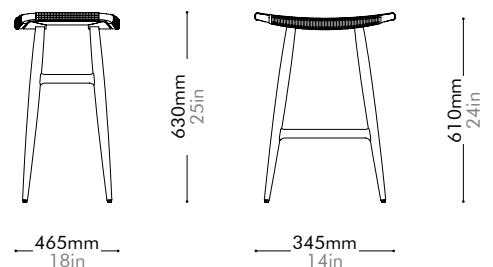

Oak	Lead time: 10-12 weeks
Saddle Leather	¥159,000

Walnut	Lead time: 10-12 weeks
Saddle Leather	¥190,000

Freja Bar Stool SH610 Leather Stripe Seat by Space Copenhagen

FE-S310-LS

Materials	Solid wood frame, leather stripe seat		
Dimensions	W465 x D345 x H630mm; SH: 610mm W18" x D14" x H25"; SH:24"		
Weight	3.3kg 7lb		
Upholstery	7.0SF		
Shipping Volume	0.16CBM		
Pkg Dimensions	FCL	W530 x D410 x H715mm; 6.80kg W21" x D16" x H28"; 15lb	
	LCL/AIR	W570 x D450 x H805mm; 9.78kg W22" x D18" x H32"; 22lb	

Oak	Lead time: 10-12 weeks
Saddle Leather	¥162,000

Walnut	Lead time: 10-12 weeks
Saddle Leather	¥198,000

Freja Bar Stool SH610 Paper Cord Seat by Space Copenhagen

FE-S310-PC

Materials	Solid wood frame, paper cord seat		
Dimensions	W465 x D345 x H630mm; SH: 610mm W18" x D14" x H25"; SH:24"		
Weight	3.3kg 7lb		
Upholstery			
Shipping Volume	0.16CBM		
Pkg Dimensions	FCL	W530 x D410 x H715mm; 6.80kg W21" x D16" x H28"; 15lb	
	LCL/AIR	W570 x D450 x H805mm; 9.78kg W22" x D18" x H32"; 22lb	

Oak Lead time: 10-12 weeks
¥143,000

Walnut Lead time: 10-12 weeks
¥175,000

Freja Bar Stool SH750 Leather Seat by Space Copenhagen

FE-S320-LE

Materials	Solid wood frame, leather seat		
Dimensions	W465 x D345 x H750mm; SH: 735mm W18" x D14" x H30"; SH: 29"		
Weight	3.6kg 8lb		
Upholstery	5.0SF		
Shipping Volume	0.18CBM		
Pkg Dimensions	FCL	W530 x D410 x H835mm; 7.85kg W21" x D16" x H33"; 17lb	
	LCL/AIR	W570 x D450 x H925mm; 10.83kg W22" x D18" x H36"; 24lb	