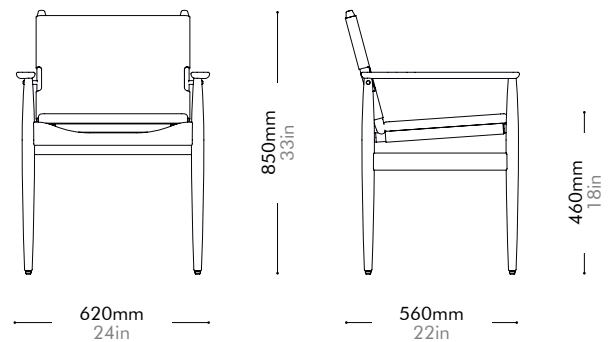

Journey Dining Armchair-CV

by Space
Copenhagen

JN-S211-CV

Materials	Solid wood frame, upholstery, stainless steel oil rubbed copper		
Dimensions	W620 x D560 x H850mm; SH: 460mm | W24" x D22" x H33"; SH: 18"		
Weight	7.5kg | 17lb		
Upholstery	0.7M | 9.0SF	Canvas 1.5M	
Shipping Volume	0.40CBM		
Pkg Dimensions	FCL	W685 x D625 x H935mm; 13.82kg | W27" x D25" x H37"; 30lb	
	LCL/AIR	W725 x D665 x H1025mm; 19.42kg | W29" x D26" x H40"; 43lb	

* Backrest and seating pad ONLY available in Canvas and Saddle Leather

* Cushion is available in all graded-in fabrics and leathers except Batyline Eden and Saddle Leather

Oak	Lead time: 10-12 weeks	
COM/COL		¥138,000
Fabric	C	¥138,000
	B	¥152,000
	A	¥158,000

Walnut	Lead time: 10-12 weeks	
COM/COL		¥163,000
Fabric	C	¥163,000
	B	¥177,000
	A	¥183,000