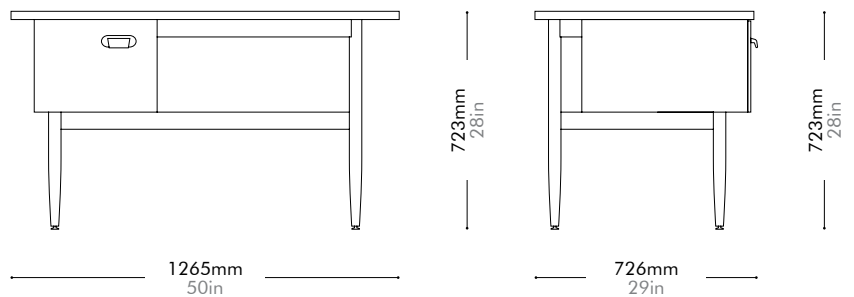

Oak Lead time: 10-12 weeks

¥325,000

Walnut Lead time: 10-12 weeks

¥382,000

Dune

by Space
Copenhagen

WL-R001-S / WL-R001-M / WL-R001-L

Materials	100% Pure new zealand wool
Dimensions	S: L2000 x W1400mm L79" x W55"
	M: L2400 x W1700mm L94" x W67"
	L: L3000 x W2400mm L118" x W94"
Weight	S: 11.0kg / M: 21.0kg / L: 37.0kg S: 24lb / M: 46lb / L:82lb
Shipping Volume	S: 0.13 / M: 0.16 / L: 0.22 CBM
Pkg Dimensions	FCL/LCL/AIR S: C300 x H1450mm; 29.0kg C12" x H57"; 64lb
	FCL/LCL/AIR M: C300 x H1750mm; 43.0kg C12" x H69"; 95lb
	FCL/LCL/AIR L: C300 x H2450mm; 67.0kg C12" x H96"; 148lb