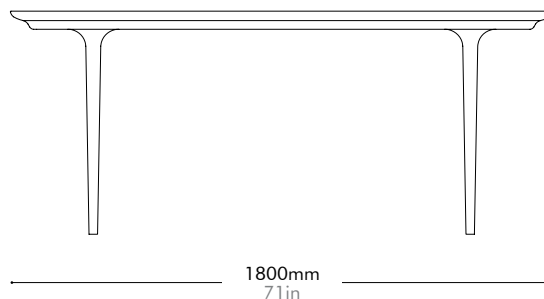

Lunar Dining Table W1800

by Space Copenhagen

LN-T410-1800

Materials	Solid wood legs, wood veneer top	
Dimensions	W1800 x D1000 x H740mm | W71" x D39" x H29"	
Weight	43.5kg | 96lb	
Upholstery		
Shipping Volume	0.27 + 0.15CBM	
Pkg Dimensions	FCL	W1880 x D1080 x H135mm; 43.62kg | W74" x D43" x H5"; 96lb
		W430 x D430 x H825mm; 12.47kg | W17" x D17" x H32"; 27lb
	LCL/AIR	W1900 x D1100 x H230mm; 67.91kg | W75" x D43" x H9"; 150lb
		W430 x D430 x H825mm; 12.47kg | W17" x D17" x H32"; 27lb

Oak Lead time: 10-12 weeks

¥467,000

Walnut Lead time: 10-12 weeks

¥658,000