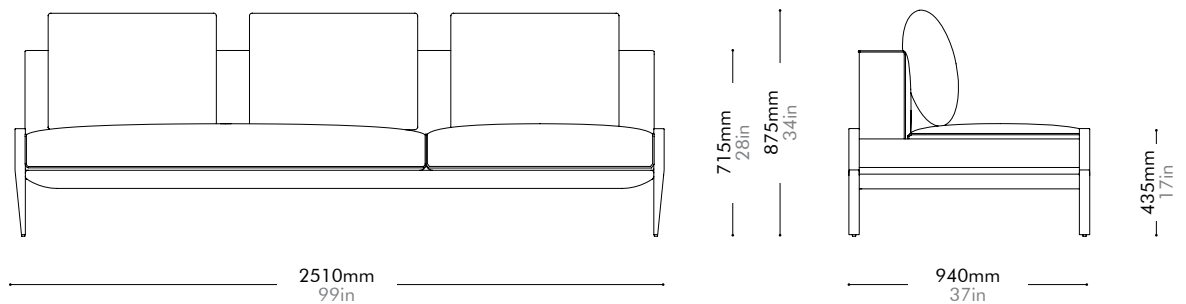

Lead time: 10-12 weeks

COM/COL		¥918,000
Fabric	C	¥918,000
	B	¥1,312,000
	A	¥1,451,000
Leather	C	¥1,363,000
	B	¥1,774,000
	A	¥2,161,000
PU Leather		¥918,000