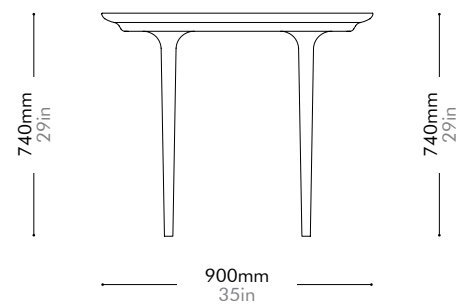

Lunar Dining Table W1600

by Space Copenhagen

LN-T410-1600

Materials	Solid wood legs, wood veneer top	
Dimensions	W1600 x D900 x H740mm | W63" x D35" x H29"	
Weight	40.0kg | 88lb	
Upholstery		
Shipping Volume	0.22 + 0.15CBM	
Pkg Dimensions	FCL	W1680 x D980 x H135mm; 39.06kg | W66" x D39" x H5"; 86lb
		W430 x D430 x H825mm; 12.47kg | W17" x D17" x H32"; 27lb
LCL/AIR		W1700 x D1000 x H230mm; 58.81kg | W67" x D39" x H9"; 130lb
		W430 x D430 x H825mm; 12.47kg | W17" x D17" x H32"; 27lb

Oak Lead time: 10-12 weeks

¥437,000

Walnut Lead time: 10-12 weeks

¥616,000