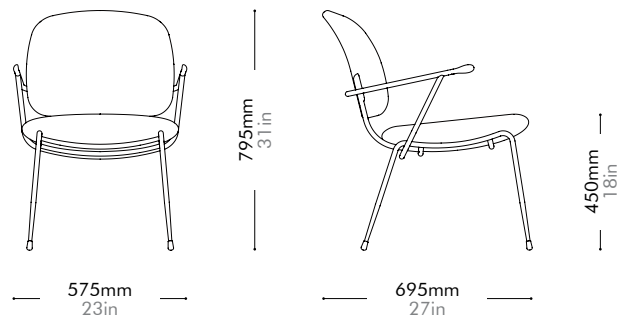

Lead time: 10-12 weeks

COM/COL		¥110,000
Fabric	C	¥110,000
	B	¥132,000
	A	¥140,000
Leather	C	¥143,000
	B	¥171,000
	A	¥197,000
PU Leather		¥110,000

Industry Dining Armchair by Neri&Hu

IN-S211

Materials	Steel black powder coat matt, polypropylene seat and back, upholstery		
Dimensions	W525 x D555 x H805mm; SH: 460mm W21" x D22" x H32"; SH: 15"		
Weight	7.0kg 15lb		
Upholstery	1.1M 24.0SF		
Shipping Volume	0.30CBM		
Pkg Dimensions	FCL	W600 x D600 x H830mm; 12.11kg W24" x D24" x H33"; 27lb	
	LCL/AIR	W620 x D620 x H925mm; 16.58kg W24" x D24" x H36"; 37lb	

Lead time: 10-12 weeks

COM/COL		¥117,000
Fabric	C	¥117,000
	B	¥140,000
	A	¥147,000
Leather	C	¥150,000
	B	¥178,000
	A	¥205,000
PU Leather		¥117,000

Industry Lounge Chair by Neri&Hu

IN-S111

Materials	Steel black powder coat matt, polypropylene seat and back, upholstery		
Dimensions	W575 x D695 x H795mm; SH: 450mm W23" x D27" x H31"; SH: 18"		
Weight	8.0kg 18lb		
Upholstery	1.3M 27.0SF		
Shipping Volume	0.43CBM		
Pkg Dimensions	FCL	W640 x D760 x H880mm; 14.23kg W25" x D30" x H35"; 31lb	
	LCL/AIR	W660 x D780 x H975mm; 20.21kg W26" x D31" x H38"; 45lb	

Lead time: 10-12 weeks

COM/COL		¥127,000
Fabric	C	¥127,000
	B	¥154,000
	A	¥164,000
Leather	C	¥164,000
	B	¥197,000
	A	¥228,000
PU Leather		¥127,000

Industry Bar Chair SH610

by Neri&Hu

IN-S310-610

Materials	Steel black powder coat matt, polypropylene seat and back, upholstery		
Dimensions	W455 x D540 x H975mm; SH: 610mm W18" x D21" x H38"; SH: 24"		
Weight	7.2kg 16lb		
Upholstery	1.1M 24.OSF		
Shipping Volume	0.36CBM		
Pkg Dimensions	FCL	W600 x D600x H1000mm; 13.60kg W24" x D24" x H39"; 30lb	
	LCL/AIR	W620 x D620 x H1095mm; 18.07kg W24" x D24" x H43"; 40lb	