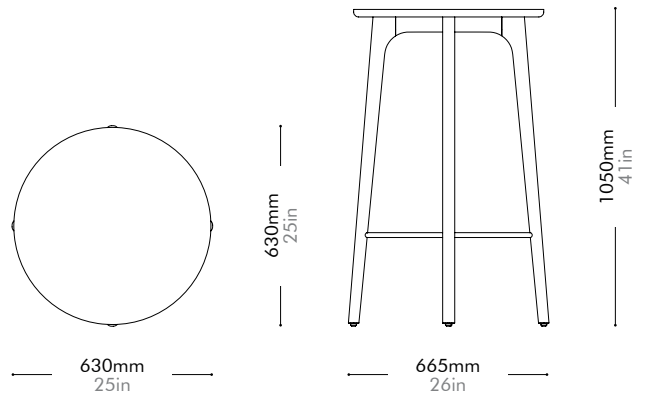

Oak Lead time: 10-12 weeks

¥163,000

Walnut Lead time: 10-12 weeks

¥218,000

Utility Round Mirror Small

by Neri&Hu

UT-M110-S

Materials	Solid wood flame, steel hairline aged gold, mirror	
Dimensions	W430 x D40 x H520mm W17" x D2" x H20"	
Weight	3.5kg 8lb	
Upholstery		
Shipping Volume	0.08CBM	
Pkg Dimensions	FCL/LCL/AIR	W535 x D625 x H225mm; 10.04kg W21" x D25" x H9"; 22lb