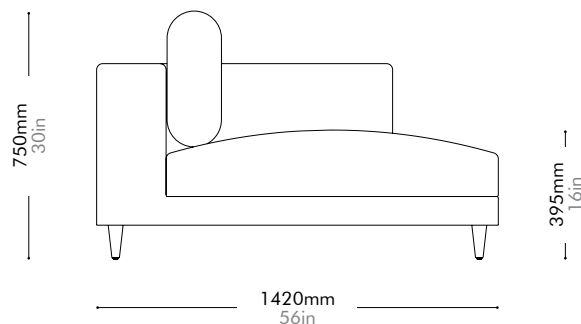

Atelier Small Chaise Lounge R-Leg by Space Copenhagen

AT-S461-R

Materials	Solid wood and plywood frame, upholstery	
Dimensions	W1020 x D1420 x H750mm; SH: 395mm | W40" x D56" x H30"; SH: 16"	
Weight	40.0kg | 88lb	
Upholstery	6.6M	
Shipping Volume	1.23CBM	
Pkg Dimensions	FCL	W1120 x D1520 x H720mm; 50.30kg | W44" x D60" x H28"; 111lb
	LCL/AIR	W1140 x D1540 x H815mm; 70.70kg | W45" x D61" x H32"; 156lb

Oak / Walnut Lead time: 10-12 weeks

COM/COL		¥394,000
Fabric	C	¥394,000
	B	¥538,000
	A	¥589,000