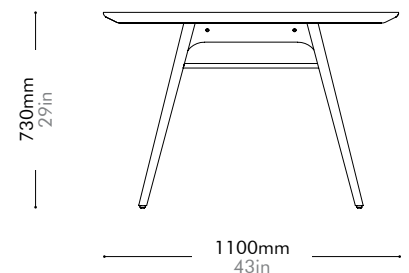

RN-T610-3500

Materials	Solid wood legs, wood veneer top, stainless steel hairline gold, steel black powder coat matt	
Dimensions	W3500 x D1100 x H730mm | W138" x D43" x H29"	
Weight	108.0kg | 238lb	
Upholstery		
Shipping Volume	0.86 + 0.51CBM	
Pkg Dimensions	FCL	W3600 x D1200 x H200mm; 115.30kg | W142" x D47" x H8"; 254lb
		W910 x D720 x H785mm; 12.38kg | W36" x D28" x H31"; 27lb
	LCL/AIR	W3640 x D1240 x H290mm; 167.75kg | W143" x D49" x H11"; 370lb
		W930 x D740 x H880mm; 20.37kg | W37" x D29" x H35"; 45lb

Oak   Lead time: 10-12 weeks

¥735,000

Walnut   Lead time: 10-12 weeks

¥865,000