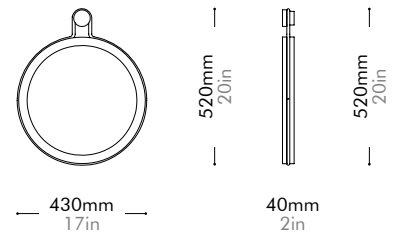

Utility Round Mirror Small

by Neri&Hu

UT-M110-S

Materials	Solid wood flame, steel hairline aged gold, mirror	
Dimensions	W430 x D40 x H520mm | W17" x D2" x H20"	
Weight	3.5kg | 8lb	
Upholstery		
Shipping Volume	0.08CBM	
Pkg Dimensions	FCL/LCL/AIR	W535 x D625 x H225mm; 10.04kg | W21" x D25" x H9"; 22lb

Oak	Lead time: 10-12 weeks
	¥150,000

Walnut	Lead time: 10-12 weeks
	¥164,000