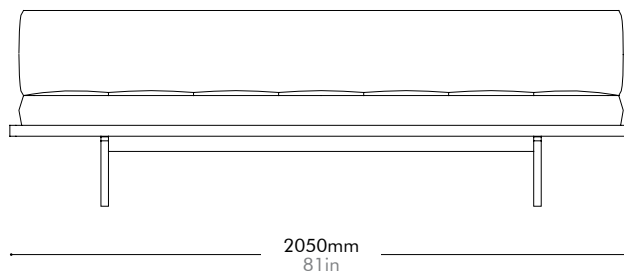

DS-S410

Materials	Solid wood and wood veneer base, stainless steel hairline aged gold legs and brackets, upholstery		
Dimensions	W2050 x D960 x H650mm; SH: 380mm | W81" x D38" x H26"; SH: 15"		
Weight	99.0kg | 218lb		
Upholstery	5.3M | 105.0SF	Fabric + Leather	2.2M+75.0SF
Shipping Volume	1.68CBM		
Pkg Dimensions	FCL	W2135 x D1045 x H755mm; 112.01kg | W84" x D41" x H30"; 247lb	
	LCL/AIR	W2175 x D1085 x H845mm; 139.43kg | W86" x D43" x H33"; 307lb	

Oak		Lead time: 10-12 weeks
COM/COL		¥694,000
Fabric	C	¥694,000
	B	¥812,000
	A	¥853,000
Leather	C	¥845,000
	B	¥979,000
	A	¥1,105,000
PU Leather		¥694,000

Walnut		Lead time: 10-12 weeks
COM/COL		¥741,000
Fabric	C	¥741,000
	B	¥858,000
	A	¥900,000
Leather	C	¥891,000
	B	¥1,026,000
	A	¥1,152,000
PU Leather		¥741,000