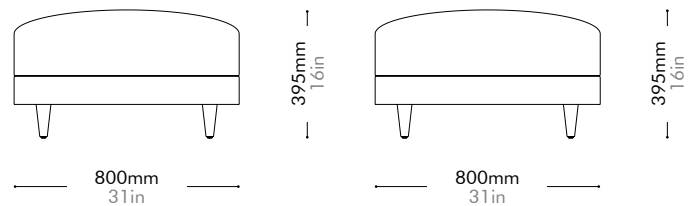

Oak / Walnut Lead time: 10-12 weeks

COM/COL		¥394,000
Fabric	C	¥394,000
	B	¥538,000
	A	¥589,000

Atelier Small Ottoman-Leg by Space Copenhagen

AT-S521

Materials	Solid wood and plywood frame, upholstery		
Dimensions	W800 x D800 x H395mm; SH: 395mm W31" x D31" x H16"; SH: 16"		
Weight	12.0kg 26lb		
Upholstery	2.2M		
Shipping Volume	0.36CBM		
Pkg Dimensions	FCL	W865 x D865 x H480mm; 16.52kg W34" x D34" x H19"; 36lb	
	LCL/AIR	W885 x D885 x H575mm; 25.62kg W35" x D35" x H23"; 56lb	

Oak / Walnut Lead time: 10-12 weeks

COM/COL		¥189,000
Fabric	C	¥189,000
	B	¥243,000
	A	¥262,000

Atelier Small Pillow by Space Copenhagen

AT-S400-A1

Materials	Upholstery	
Dimensions	W800 x D320 x H120mm W31" x D13" x H5"	
Weight	2.0kg 4lb	
Upholstery	0.9M	
Shipping Volume	0.05CBM	
Pkg Dimensions	FCL	W850 x D370 x H170mm; 3.38kg W33" x D15" x H7"; 7lb
	LCL/AIR	W870 x D390 x H265mm; 7.32kg W34" x D15" x H10"; 16lb