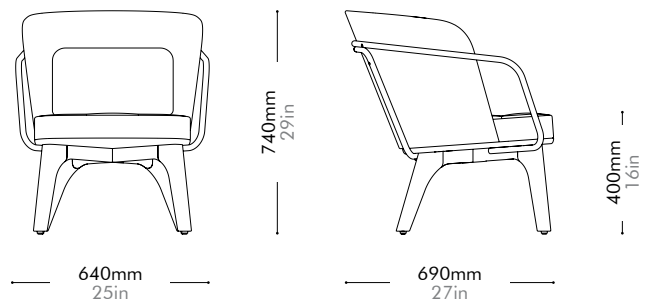

Utility Lounge Chair - Full Back by Neri&Hu

UT-S111-F

Materials	Solid wood legs, veneer plywood panel, steel hairline aged gold, upholstery		
Dimensions	W640 x D690 x H740mm; SH: 400mm | W25" x D27" x H29"; SH: 16"		
Weight	11.0kg | 24lb		
Upholstery	2.1M | 35.2SF		
Shipping Volume	0.44CBM		
Pkg Dimensions	FCL	W705 x D755 x H825mm; 17.04kg | W28" x D30" x H32"; 38lb	
	LCL/AIR	W725 x D775 x H920mm; 23.57kg | W29" x D31" x H36"; 52lb	

Oak Lead time: 10-12 weeks

COM/COL		¥328,000
Fabric	C	¥328,000
	B	¥368,000
	A	¥383,000
Leather	C	¥369,000
	B	¥408,000
	A	¥445,000
PU Leather		¥328,000

Walnut Lead time: 10-12 weeks

COM/COL		¥343,000
Fabric	C	¥343,000
	B	¥383,000
	A	¥398,000
Leather	C	¥384,000
	B	¥423,000
	A	¥460,000
PU Leather		¥343,000