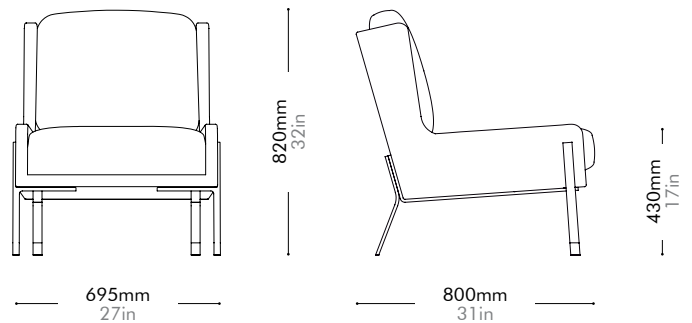

Lead time: 10-12 weeks

COM/COL		¥176,000
Fabric	C	¥176,000
	B	¥203,000
	A	¥212,000
Leather	C	¥199,000
	B	¥221,000
	A	¥243,000
PU Leather		¥176,000

Blink Bar Stool SH750

by Yabu Pushelberg

BL-S610-750

Materials	Stainless steel hairline gold, steel black powder coat sand brush, upholstery		
Dimensions	W515 x D510 x H865mm; SH: 750mm W20" x D20" x H34"; SH: 30"		
Weight	9.5kg 21lb		
Upholstery	1.2M 19.8SF		
Shipping Volume	0.36CBM		
Pkg Dimensions	FCL	W600 x D600 x H1000mm; 15.90kg W24" x D24" x H39"; 35lb	
	LCL/AIR	W620 x D620 x H1095mm; 20.37kg W24" x D24" x H43"; 45lb	

Lead time: 10-12 weeks

COM/COL		¥181,000
Fabric	C	¥181,000
	B	¥209,000
	A	¥219,000
Leather	C	¥205,000
	B	¥229,000
	A	¥252,000
PU Leather		¥181,000

Blink Lounge Chair by Yabu Pushelberg

BL-S410

Materials	Stainless steel hairline gold, steel black powder coat sand brust, upholstery		
Dimensions	W695 x D800 x H820mm; SH: 430mm W27" x D31" x H32"; SH: 17"		
Weight	31.0kg 68lb		
Upholstery	4.4M 82.5SF		
Shipping Volume	0.59CBM		
Pkg Dimensions	FCL	W760 x D865 x H905mm; 38.37kg W30" x D34" x H36"; 85lb	
	LCL/AIR	W780 x D885 x H1000mm; 46.39kg W31" x D35" x H39"; 102lb	

Lead time: 10-12 weeks

COM/COL		¥299,000
Fabric	C	¥299,000
	B	¥410,000
	A	¥449,000
Leather	C	¥421,000
	B	¥534,000
	A	¥641,000
PU Leather		¥299,000

Blink Sofa

Two Seater

by Yabu Pushelberg

BL-S420

Materials	Stainless steel hairline gold, steel black powder coat sand brush, upholstery		
Dimensions	W1620 x D800 x H820mm; SH: 430mm W64" x D31" x H32"; SH: 17"		
Weight	53.0kg 117lb		
Upholstery	8.8M 192.5SF		
Shipping Volume	1.42CBM		
Pkg Dimensions	FCL	W1735 x D885 x H925mm; 65.04kg W68" x D35" x H36"; 143lb	
	LCL/AIR	W1755 x D905 x H1020mm; 83.49kg W69" x D35" x H40"; 184lb	