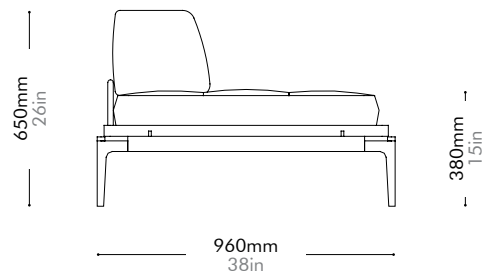

Discipline Sofa Straight by Neri&Hu

DS-S410

Materials	Solid wood and wood veneer base, stainless steel hairline aged gold legs and brackets, upholstery		
Dimensions	W2050 x D960 x H650mm; SH: 380mm W81" x D38" x H26"; SH: 15"		
Weight	99.0kg 218lb		
Upholstery	5.3M 105.0SF	Fabric + Leather	2.2M+75.0SF
Shipping Volume	1.68CBM		
Pkg Dimensions	FCL	W2135 x D1045 x H755mm; 112.01kg W84" x D41" x H30"; 247lb	
	LCL/AIR	W2175 x D1085 x H845mm; 139.43kg W86" x D43" x H33"; 307lb	

Discipline Sofa Side Table by Neri&Hu

DS-S400-A1

Materials	Stainless steel hairline aged gold	
Dimensions	W318 x D318 x H605mm W13" x D13" x H24"	
Weight	2.0kg 4lb	
Upholstery		
Shipping Volume	0.08CBM	
Pkg Dimensions	FCL	W640 x D360 x H360mm; 3.80kg W25" x D14" x H14"; 8lb
	LCL/AIR	W680 x D400 x H450mm; 6.96kg W27" x D16" x H18"; 15lb