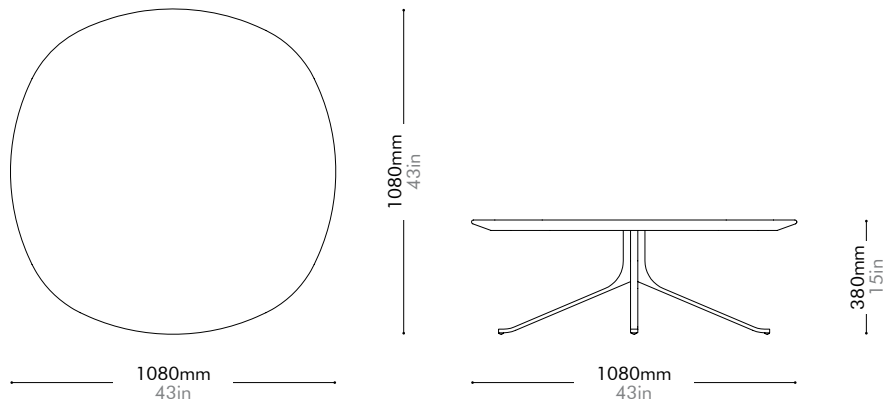

Stone A Lead time: 10-12 weeks

¥247,000

Stone B Lead time: 10-12 weeks

¥173,000

Blink Coffee Table - Wood Top by Yabu Pushelberg

BL-T210-1080-WD

Materials	Wood veneer top, steel black powder coat sand burst		
Dimensions	C1080 x H380mm C43" x H15"		
Weight	27.3kg 60lb		
Upholstery			
Shipping Volume	0.16+0.23CBM		
Pkg Dimensions	FCL	W1160 x D1160 x H120mm; 22.4kg W46" x D46" x H5"; 49lb	
		W730 x D730 x H430mm; 12.36kg W29" x D29" x H17"; 27lb	
	LCL/AIR	W1180 x D1180 x H215mm; 38.58kg W46" x D46" x H8"; 85lb	
		W750 x D750 x H525mm; 18.9kg W30" x D30" x H21"; 42lb	

Oak Lead time: 10-12 weeks

¥245,000

Walnut Lead time: 10-12 weeks

¥291,000

Blink Coffee Table - Stone Top by Yabu Pushelberg

BL-T210-1080-ST

Materials	Stone top in gloss paint surface, steel black powder coat sand brus		
Dimensions	C1080 x H380mm C43" x H15"		
Weight	57.6kg 127lb		
Upholstery			
Shipping Volume	0.32+0.23CBM		
Pkg Dimensions	FCL	W1190 x D1190 x H225mm; 70.56kg W47" x D47" x H9"; 156lb	
		W730 x D730 x H430mm; 12.36kg W29" x D29" x H17"; 27b	
	LCL/AIR	W1190 x D1190 x H225mm; 70.56kg W47" x D47" x H9"; 156lb	
		W750 x D750 x H525mm; 18.9kg W30" x D30" x H21"; 42lb	

Stone A Lead time: 10-12 weeks

¥576,000

Stone B Lead time: 10-12 weeks

¥386,000

Blink Café Table - Wood Top by Yabu Pushelberg

BL-T310-750-WD

Materials	Wood veneer top, steel black powder coat sand brust	
Dimensions	C750 x H720mm C30" x H28"	
Weight	12.5kg 28lb	
Upholstery		
Shipping Volume	0.08+0.25CBM	
Pkg Dimensions	FCL	W830 x D830 x H110mm; 7.21kg W33" x D33" x H4"; 16lb
		W575 x D575 x H760mm; 11.96kg W23" x D23" x H30"; 26lb
	LCL/AIR	W850 x D850 x H205mm; 15.60kg W33" x D33" x H8"; 34lb
		W595 x D595 x H855mm; 16.07kg W23" x D23" x H34"; 35lb