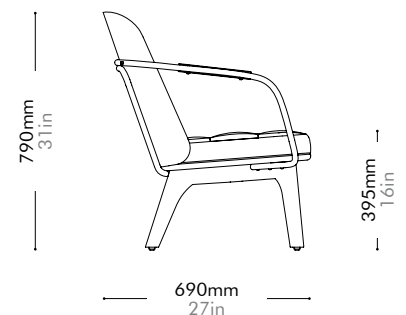

Utility Lounge Chair Two Seater by Neri&Hu

UT-S121

Materials	Solid wood legs, plywood panel, steel hairline aged gold, upholstery		
Dimensions	W1530 x D690 x H790mm; SH: 395mm | W60" x D27" x H31"; SH: 16"		
Weight	34.5kg | 76lb		
Upholstery	3.9M | 57.2SF		
Shipping Volume	1.05CBM		
Pkg Dimensions	FCL	W1595 x D775 x H875mm; 44.57kg | W63" x D31" x H34"; 98lb	
	LCL/AIR	W1615 x D775 x H970mm; 59.11kg | W64" x D31" x H38"; 130lb	

Oak		Lead time: 10-12 weeks
COM/COL		¥498,000
Fabric	C	¥498,000
	B	¥583,000
	A	¥614,000
Leather	C	¥570,000
	B	¥644,000
	A	¥713,000
PU Leather		¥498,000

Walnut		Lead time: 10-12 weeks
COM/COL		¥530,000
Fabric	C	¥530,000
	B	¥616,000
	A	¥646,000
Leather	C	¥602,000
	B	¥676,000
	A	¥745,000
PU Leather		¥530,000