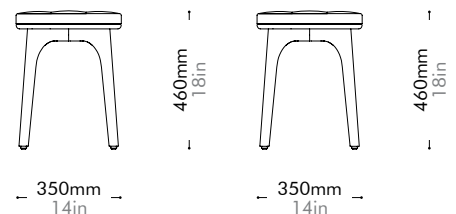

Utility Stool H460 by Neri&Hu

UT-S610-460

Materials	Solid wood legs, plywood panel, upholstery	
Dimensions	W350 x D350 x H460mm; SH: 460mm | W14" x D14" x H18"; SH: 18"	
Weight	3.5kg | 8lb	
Upholstery	0.3M | 5.5SF	
Shipping Volume	0.09CBM	
Pkg Dimensions	FCL	W415 x D415 x H545mm; 5.80kg | W16" x D16" x H21"; 13lb
	LCL/AIR	W435 x D435 x H565mm; 8.0kg | W17" x D17" x H22"; 18lb

Oak Lead time: 10-12 weeks

COM/COL		¥98,000
Fabric	C	¥98,000
	B	¥105,000
	A	¥108,000
Leather	C	¥105,000
	B	¥112,000
	A	¥118,000
PU Leather		¥98,000

Walnut Lead time: 10-12 weeks

COM/COL		¥111,000
Fabric	C	¥111,000
	B	¥118,000
	A	¥120,000
Leather	C	¥118,000
	B	¥125,000
	A	¥131,000
PU Leather		¥111,000