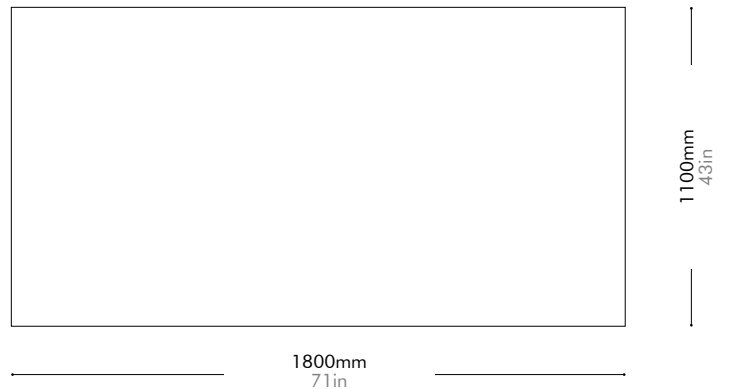

Flax Blanket

LI-T002

Materials	100% Linen
Dimensions	L1800 x W1100mm | L71" x W43"
Weight	0.6kg | 1lb
Shipping Volume	0.02 CBM
Pkg Dimensions	FCL/LCL/AIR W500 x D370 x H115mm; 1.02kg | W20" x D15" x H5"; 2lb

Lead time: 8 weeks

¥60,000