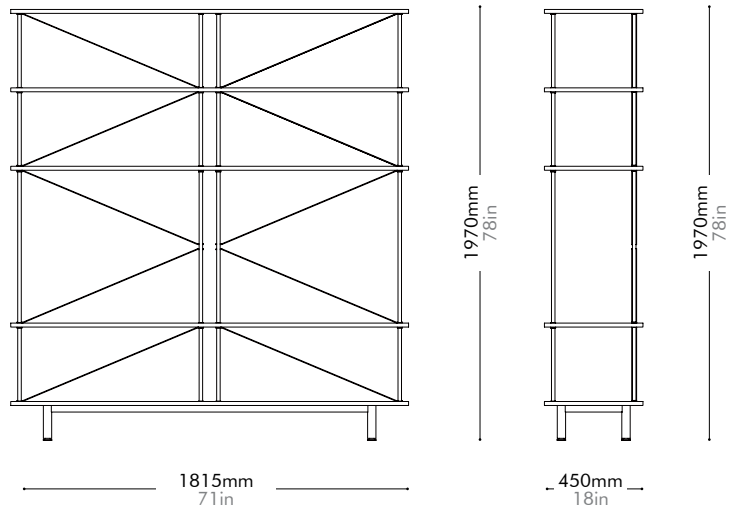

SE-SF150

Materials	Steel black powder coat matt, wood veneer shelves
Dimensions	W1815 x D450 x H1970mm | W71" x D18" x H78"
Weight	67.0kg | 148lb
Upholstery	
Shipping Volume	0.24CBM
Pkg Dimensions	FCL W1915 x D550 x H230mm; 71.18kg | W75" x D22" x H11"; 157lb
	LCL/AIR W1955 x D590 x H320mm; 84.59kg | W77" x D23" x H15"; 186lb

Oak	Lead time: 10-12 weeks	Walnut	Lead time: 10-12 weeks
	¥423,000		¥425,000