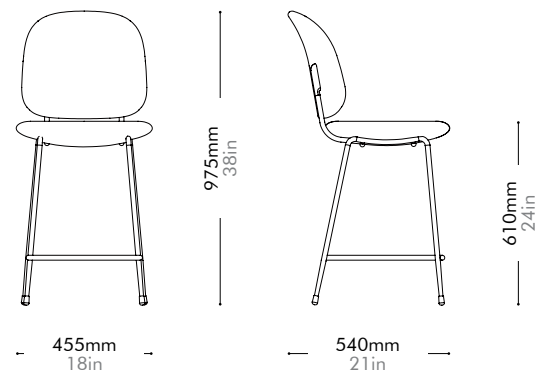

Lead time: 10-12 weeks

COM/COL		¥117,000
Fabric	C	¥117,000
	B	¥140,000
	A	¥147,000
Leather	C	¥150,000
	B	¥178,000
	A	¥205,000
PU Leather		¥117,000

Industry Lounge Chair by Neri&Hu

IN-S111

Materials	Steel black powder coat matt, polypropylene seat and back, upholstery		
Dimensions	W575 x D695 x H795mm; SH: 450mm W23" x D27" x H31"; SH: 18"		
Weight	8.0kg 18lb		
Upholstery	1.3M 27.0SF		
Shipping Volume	0.43CBM		
Pkg Dimensions	FCL	W640 x D760 x H880mm; 14.23kg W25" x D30" x H35"; 31lb	
	LCL/AIR	W660 x D780 x H975mm; 20.21kg W26" x D31" x H38"; 45lb	

Lead time: 10-12 weeks

COM/COL		¥127,000
Fabric	C	¥127,000
	B	¥154,000
	A	¥164,000
Leather	C	¥164,000
	B	¥197,000
	A	¥228,000
PU Leather		¥127,000

Industry Bar Chair SH610

by Neri&Hu

IN-S310-610

Materials	Steel black powder coat matt, polypropylene seat and back, upholstery		
Dimensions	W455 x D540 x H975mm; SH: 610mm W18" x D21" x H38"; SH: 24"		
Weight	7.2kg 16lb		
Upholstery	1.1M 24.OSF		
Shipping Volume	0.36CBM		
Pkg Dimensions	FCL	W600 x D600x H1000mm; 13.60kg W24" x D24" x H39"; 30lb	
	LCL/AIR	W620 x D620 x H1095mm; 18.07kg W24" x D24" x H43"; 40lb	

Lead time: 10-12 weeks

COM/COL		¥129,000
Fabric	C	¥129,000
	B	¥153,000
	A	¥162,000
Leather	C	¥164,000
	B	¥195,000
	A	¥224,000
PU Leather		¥129,000

Industry Bar Chair SH750

by Neri&Hu

IN-S310-750

Materials	Steel black powder coat matt, polypropylene seat and back, upholstery		
Dimensions	W455 x D540 x H1115mm; SH: 750mm W18" x D21" x H44"; SH: 30"		
Weight	8.0kg 18lb		
Upholstery	1.1M 24.OSF		
Shipping Volume	0.41CBM		
Pkg Dimensions	FCL	W600 x D600 x H1140mm; 15.57kg W24" x D24" x H45"; 34lb	
	LCL/AIR	W620 x D620 x H1235mm; 20.04kg W24" x D24" x H49"; 44lb	