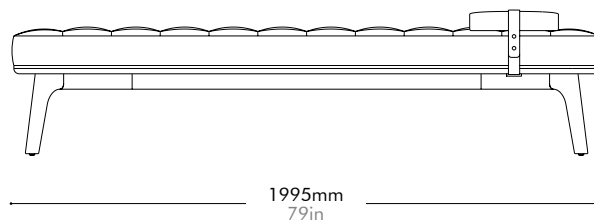

Utility Shelf Extension by Neri&Hu

UT-S400-A1

Materials	Solid wood and wood veneer top, stainless steel hairline aged gold / steel black powder coat matt
Dimensions	W700 x D265 x H250mm W28" x D10" x H10"
Weight	1.5kg 3lb
Upholstery	
Shipping Volume	
Pkg Dimensions	