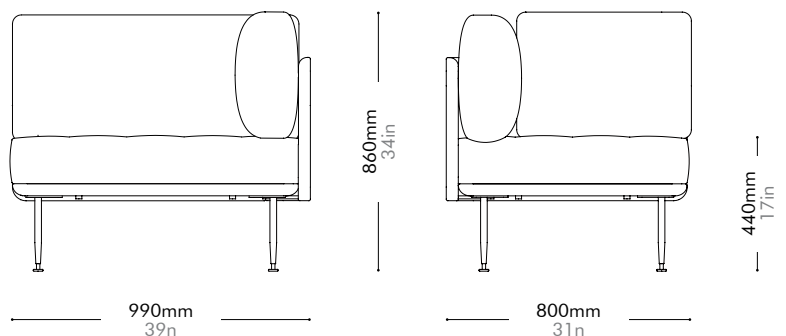

Utility Sofa 2 Sides S-R by Neri&Hu

UT-S421-R

Materials	Wood veneer base, stainless steel hairline aged gold / steel black powder coat matt, upholstery		
Dimensions	W990 x D800 x H860mm; SH: 440mm | W39" x D31" x H34"; SH: 17"		
Weight	45.0kg | 99lb		
Upholstery	4.2M | 82.5SF		
Shipping Volume	0.56CBM		
Pkg Dimensions	FCL	W1075 x D885 x H585mm; 51.10kg | W42" x D35" x H23"; 112lb	
	LCL/AIR	W1095 x D905 x H680mm; 62.62kg | W43" x D36" x H27"; 138lb	

Oak		Lead time: 10-12 weeks
COM/COL		¥615,000
Fabric	C	¥615,000
	B	¥755,000
	A	¥804,000
Leather	C	¥809,000
	B	¥979,000
	A	¥1,138,000
PU Leather		¥615,000

Walnut		Lead time: 10-12 weeks
COM/COL		¥668,000
Fabric	C	¥668,000
	B	¥808,000
	A	¥857,000
Leather	C	¥862,000
	B	¥1,032,000
	A	¥1,192,000
PU Leather		¥668,000