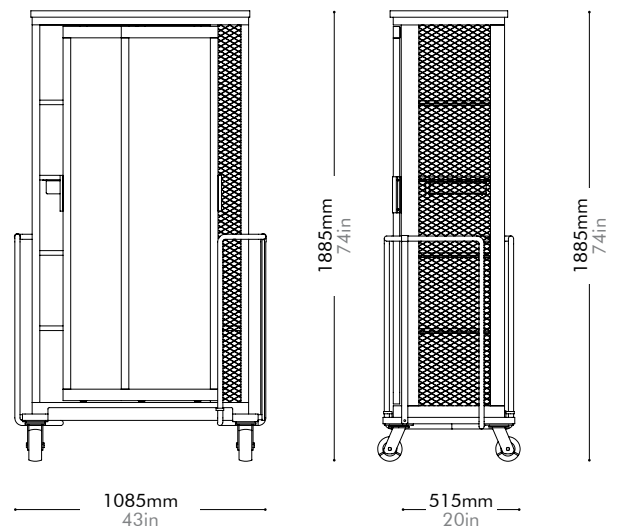

Cabinet of Curiosity Dress by Neri&Hu

COC-C120

Materials	Stainless steel hairline gold, steel black powder coat sand brust, solid wood frame, wood veneer panels, tempered glass	
Dimensions	W1085 x D515 x H1885mm | W43" x D20" x H74"	
Weight	120.0kg | 265lb	
Upholstery		
Shipping Volume	1.66CBM	
Pkg Dimensions	FCL/LCL/AIR	W1220 x D650 x H2095mm; 173.64kg | W48" x D26" x H82"; 383lb

Oak   Lead time: 10-12 weeks

¥869,000

Walnut   Lead time: 10-12 weeks

¥930,000