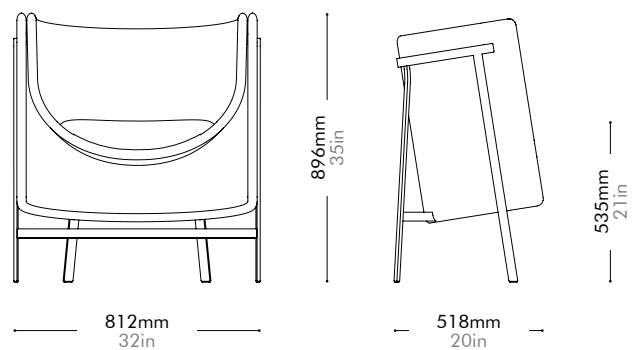

Kite Lounge Chair-Narrow by Nendo

KT-S110-N

Materials	Steel black powder coat matt, upholstered moulded foam shell		
Dimensions	W812 x D518 x H896mm; SH: 535mm | W32" x D20" x H35"; SH: 21"		
Weight	24.5kg | 54lb		
Upholstery	4.0M | 95.0SF		
Shipping Volume	0.54CBM		
Pkg Dimensions	FCL	W897 x D603 x H1001mm; 32.11kg | W35" x D24" x H39"; 71lb	
	LCL/AIR	W937 x D643 x H1091mm; 39.11kg | W37" x D25" x H43"; 86lb	

Lead time: 10-12 weeks

COM/COL		¥295,000
Fabric	C	¥295,000
	B	¥463,000
	A	¥503,000
Leather	C	¥510,000
	B	¥650,000
	A	¥764,000
PU Leather		¥295,000