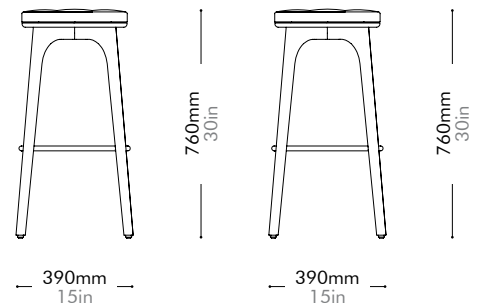

Utility Stool H760 by Neri&Hu

UT-S610-760

Materials	Solid wood legs, plywood panel, steel hairline aged gold, upholstery		
Dimensions	W390 x D390 x H760mm; SH: 760mm | W15" x D15" x H30"; SH: 30"		
Weight	5.5kg | 12lb		
Upholstery	0.3M | 5.5SF		
Shipping Volume	0.17CBM		
Pkg Dimensions	FCL	W455 x D455 x H845mm; 9.73kg | W18" x D18" x H33"; 21lb	
	LCL/AIR	W475 x D475 x H865mm; 12.35kg | W19" x D19" x H34"; 27lb	

Oak Lead time: 10-12 weeks

COM/COL		¥118,000
Fabric	C	¥118,000
	B	¥125,000
	A	¥127,000
Leather	C	¥125,000
	B	¥132,000
	A	¥138,000
PU Leather		¥118,000

Walnut Lead time: 10-12 weeks

COM/COL		¥136,000
Fabric	C	¥136,000
	B	¥143,000
	A	¥146,000
Leather	C	¥143,000
	B	¥150,000
	A	¥157,000
PU Leather		¥136,000