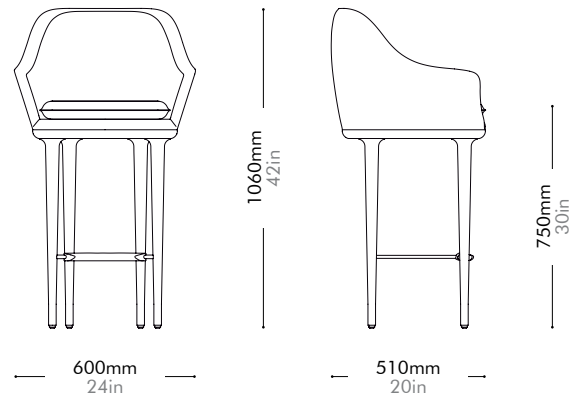

Lunar Bar Chair SH750

by Space
Copenhagen

LN-S311-750

Materials	Solid wood legs, upholstered moulded foam frame, upholstered cushion, brass plated stainless steel		
Dimensions	W600 x D510 x H1060mm; SH: 750mm | W24" x D20" x H42"; SH: 30"		
Weight	14.5kg | 32lb		
Upholstery	2.1M | 41.8SF		
Shipping Volume	0.51CBM		
Pkg Dimensions	FCL	W680 x D680 x H1100mm; 22.42kg | W27" x D27" x H43"; 49lb	
	LCL/AIR	W700 x D700 x H1195mm; 28.11kg | W28" x D28" x H47"; 62lb	

Oak		Lead time: 10-12 weeks
COM/COL		¥318,000
Fabric	C	¥318,000
	B	¥369,000
	A	¥386,000
Leather	C	¥375,000
	B	¥428,000
	A	¥477,000
PU Leather		¥318,000

Walnut		Lead time: 10-12 weeks
COM/COL		¥358,000
Fabric	C	¥358,000
	B	¥409,000
	A	¥426,000
Leather	C	¥415,000
	B	¥468,000
	A	¥517,000
PU Leather		¥358,000