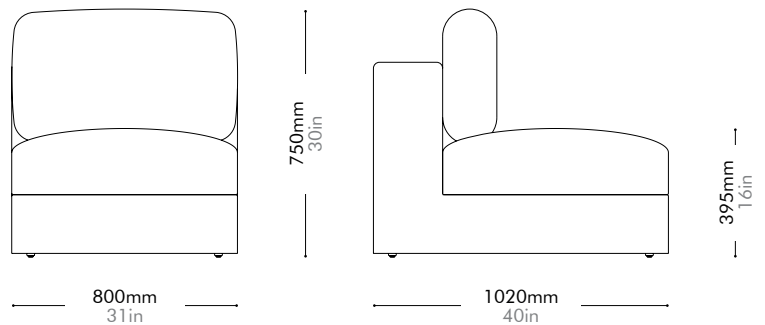

Oak / Walnut Lead time: 10-12 weeks

COM/COL		¥247,000
Fabric	C	¥247,000
	B	¥320,000
	A	¥346,000

Atelier Small Center-Skirt by Space Copenhagen

AT-S440

Materials	Solid wood and plywood frame, upholstery		
Dimensions	W800 x D1020 x H750mm; SH: 395mm W31" x D40" x H30"; SH: 16"		
Weight	20.0kg 44lb		
Upholstery	5.0M		
Shipping Volume	0.73CBM		
Pkg Dimensions	FCL	W900 x D1120 x H720mm; 27.45kg W35" x D44" x H28"; 61lb	
	LCL/AIR	W920 x D1140 x H815mm; 39.64kg W36" x D45" x H32"; 87lb	

Oak / Walnut Lead time: 10-12 weeks

COM/COL		¥264,000
Fabric	C	¥264,000
	B	¥357,000
	A	¥390,000

Atelier Small Corner-Skirt by Space Copenhagen

AT-S450

Materials	Solid wood and plywood frame, upholstery		
Dimensions	W1020 x D1020 x H750mm; SH: 395mm W40" x D40" x H30"; SH: 16"		
Weight	30.0kg 66lb		
Upholstery	5.5M		
Shipping Volume	0.90CBM		
Pkg Dimensions	FCL	W1120 x D1120 x H720mm; 38.46kg W44" x D44" x H28"; 85lb	
	LCL/AIR	W1140 x D1140 x H815mm; 53.57kg W45" x D45" x H32"; 118lb	