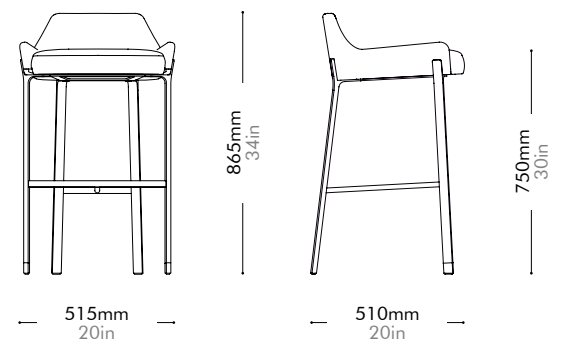

Lead time: 10-12 weeks

COM/COL		¥165,000
Fabric	C	¥165,000
	B	¥193,000
	A	¥203,000
Leather	C	¥189,000
	B	¥214,000
	A	¥237,000
PU Leather		¥165,000

Blink Counter Stool SH610

by Yabu Pushelberg

BL-S610-610

Materials	Stainless steel hairline gold, steel black powder coat sand Brust, upholstery		
Dimensions	W515 x D495 x H725mm; SH: 610mm W20" x D19" x H29"; SH: 24"		
Weight	9.0kg 20lb		
Upholstery	1.2M 19.8SF		
Shipping Volume	0.31CBM		
Pkg Dimensions	FCL	W600 x D600 x H860mm; 14.33kg W24" x D24" x H34"; 32lb	
	LCL/AIR	W620 x D620 x H955mm; 18.80kg W24" x D24" x H38"; 41lb	

Lead time: 10-12 weeks

COM/COL		¥176,000
Fabric	C	¥176,000
	B	¥203,000
	A	¥212,000
Leather	C	¥199,000
	B	¥221,000
	A	¥243,000
PU Leather		¥176,000

Blink Bar Stool SH750

by Yabu Pushelberg

BL-S610-750

Materials	Stainless steel hairline gold, steel black powder coat sand brush, upholstery		
Dimensions	W515 x D510 x H865mm; SH: 750mm W20" x D20" x H34"; SH: 30"		
Weight	9.5kg 21lb		
Upholstery	1.2M 19.8SF		
Shipping Volume	0.36CBM		
Pkg Dimensions	FCL	W600 x D600 x H1000mm; 15.90kg W24" x D24" x H39"; 35lb	
	LCL/AIR	W620 x D620 x H1095mm; 20.37kg W24" x D24" x H43"; 45lb	

Lead time: 10-12 weeks

COM/COL		¥181,000
Fabric	C	¥181,000
	B	¥209,000
	A	¥219,000
Leather	C	¥205,000
	B	¥229,000
	A	¥252,000
PU Leather		¥181,000

Blink Lounge Chair by Yabu Pushelberg

BL-S410

Materials	Stainless steel hairline gold, steel black powder coat sand brust, upholstery		
Dimensions	W695 x D800 x H820mm; SH: 430mm W27" x D31" x H32"; SH: 17"		
Weight	31.0kg 68lb		
Upholstery	4.4M 82.5SF		
Shipping Volume	0.59CBM		
Pkg Dimensions	FCL	W760 x D865 x H905mm; 38.37kg W30" x D34" x H36"; 85lb	
	LCL/AIR	W780 x D885 x H1000mm; 46.39kg W31" x D35" x H39"; 102lb	