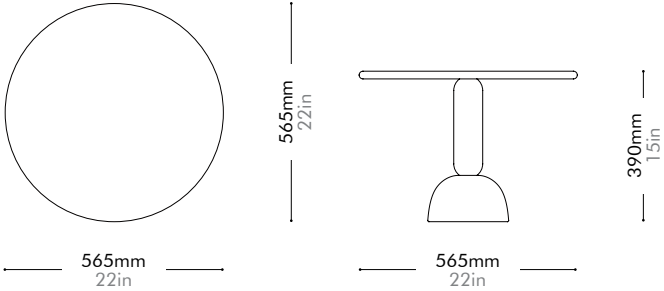

Taiko

Side Table C565

by Studio
Stefan Scholten

TK-T110-565

Materials	Terrazzo, steel black powder coat matt	
Dimensions	C565 x H390mm | C22" x H15"	
Weight	25.0kg | 55lb	
Upholstery		
Shipping Volume	0.18CBM	
Pkg Dimensions	FCL/LCL/AIR	W625 x D625 x H450mm; 35.61kg | W25" x D25" x H18"; 79lb

Lead time: 10-12 weeks

TERRAZZO	¥155,000