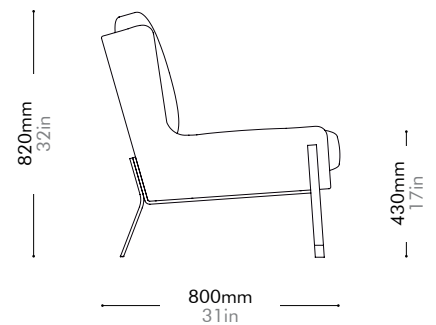

BL-S430-R2

Materials	Stainless steel hairline gold, steel black powder coat sand brust, upholstery		
Dimensions	W2100 x D800 x H820mm; SH: 430mm | W83" x D31" x H32"; SH: 17"		
Weight	78.0kg | 172lb		
Upholstery	10.6M | 220.0SF		
Shipping Volume	1.81CBM		
Pkg Dimensions	FCL	W2215 x D885 x H925mm; 92.21kg | W87" x D35" x H36"; 203lb	
	LCL/AIR	W2235 x D905 x H1020mm; 115.71kg | W88" x D36" x H40"; 255lb	

Lead time: 10-12 weeks

COM/COL		¥535,000
Fabric	C	¥535,000
	B	¥793,000
	A	¥883,000
Leather	C	¥869,000
	B	¥1,166,000
	A	¥1,445,000
PU Leather		¥535,000