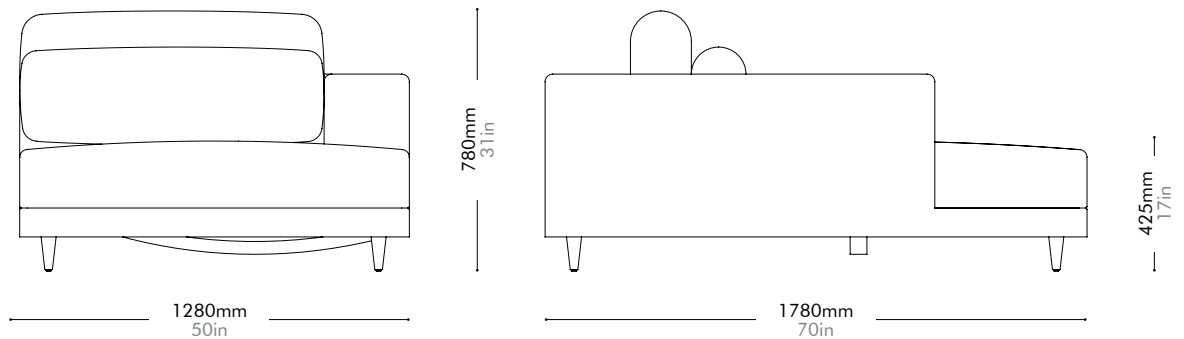

Atelier Chaise Lounge R-Leg by Space Copenhagen

AT-S431-R

Materials	Solid wood and plywood frame, upholstery		
Dimensions	W1280 x D1780 x H780mm; SH: 425mm | W50" x D70" x H31"; SH: 17"		
Weight	60.0kg | 132lb		
Upholstery	11.2M		
Shipping Volume	1.95CBM		
Pkg Dimensions	FCL	W1380 x D1880 x H750mm; 74.0kg | W54" x D74" x H30"; 163lb	
	LCL/AIR	W1400 x D1900 x H845mm; 104.91kg | W55" x D75" x H33"; 231lb	

Oak / Walnut Lead time: 10-12 weeks

COM/COL		¥545,000
Fabric	C	¥545,000
	B	¥784,000
	A	¥867,000