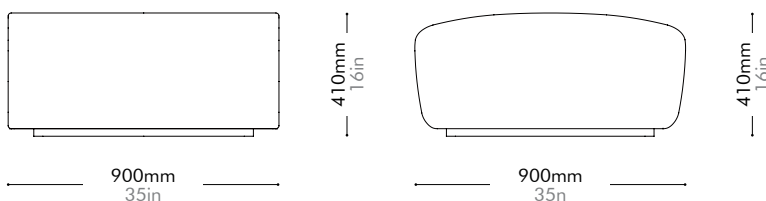

Infinity Backless by Space Copenhagen

IF-S430

Materials	Solid wood and plywood frame, upholstery	
Dimensions	W900 x D900 x H410mm; SH: 410mm | W35" x D35" x H16"; SH: 16"	
Weight	26.0kg | 57lb	
Upholstery	3.9M | 40.2SF	
Shipping Volume	0.46CBM	
Pkg Dimensions	FCL	W965 x D965 x H495mm; 31.33kg | W38" x D38" x H19"; 69lb
	LCL/AIR	W985 x D985 x H590mm; 42.60kg | W39" x D39" x H23"; 94lb

Lead time: 10-12 weeks

COM/COL		¥269,000
Fabric	C	¥269,000
	B	¥324,000
	A	¥344,000
Leather	C	¥310,000
	B	¥353,000
	A	¥393,000
PU Leather		¥269,000