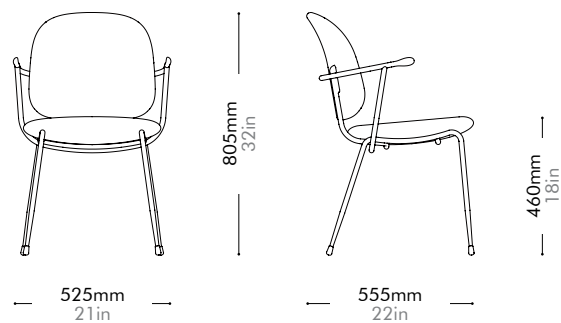

Oak Lead time: 10-12 weeks

¥393,000

Walnut Lead time: 10-12 weeks

¥405,000

Industry Dining Chair

by Neri&Hu

IN-S210

Materials	Steel black powder coat matt, polypropylene seat and back, upholstery		
Dimensions	W475 x D555 x H805mm; SH: 460mm W19" x D22" x H32"; SH: 18"		
Weight	5.5kg 12lb		
Upholstery	1.1M 24.0SF		
Shipping Volume	0.30CBM		
Pkg Dimensions	FCL	W600 x D600 x H830mm; 10.61kg W24" x D24" x H33"; 23lb	
	LCL/AIR	W620 x D620 x H925mm; 15.08kg W24" x D24" x H36"; 33lb	

Lead time: 10-12 weeks

COM/COL		¥110,000
Fabric	C	¥110,000
	B	¥132,000
	A	¥140,000
Leather	C	¥143,000
	B	¥171,000
	A	¥197,000
PU Leather		¥110,000

Industry Dining Armchair by Neri&Hu

IN-S211

Materials	Steel black powder coat matt, polypropylene seat and back, upholstery		
Dimensions	W525 x D555 x H805mm; SH: 460mm W21" x D22" x H32"; SH: 15"		
Weight	7.0kg 15lb		
Upholstery	1.1M 24.0SF		
Shipping Volume	0.30CBM		
Pkg Dimensions	FCL	W600 x D600 x H830mm; 12.11kg W24" x D24" x H33"; 27lb	
	LCL/AIR	W620 x D620 x H925mm; 16.58kg W24" x D24" x H36"; 37lb	

Lead time: 10-12 weeks

COM/COL		¥117,000
Fabric	C	¥117,000
	B	¥140,000
	A	¥147,000
Leather	C	¥150,000
	B	¥178,000
	A	¥205,000
PU Leather		¥117,000

Industry Lounge Chair by Neri&Hu

IN-S111

Materials	Steel black powder coat matt, polypropylene seat and back, upholstery		
Dimensions	W575 x D695 x H795mm; SH: 450mm W23" x D27" x H31"; SH: 18"		
Weight	8.0kg 18lb		
Upholstery	1.3M 27.0SF		
Shipping Volume	0.43CBM		
Pkg Dimensions	FCL	W640 x D760 x H880mm; 14.23kg W25" x D30" x H35"; 31lb	
	LCL/AIR	W660 x D780 x H975mm; 20.21kg W26" x D31" x H38"; 45lb	