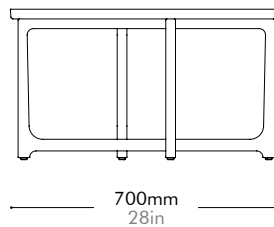

Lyrical Big Side Table by Nei&Hu

LY-T110-700

Materials	Solid wood legs, wood veneer top		
Dimensions	C700 x H390mm | C28" x H15"		
Weight	5.0kg | 11lb		
Upholstery			
Shipping Volume	0.27CBM		
Pkg Dimensions	FCL	W765 x D765 x H455mm; 8.72kg | W30" x D30" x H18"; 19lb	
	LCL/AIR	W785 x D785 x H550mm; 15.88kg | W31" x D31" x H22"; 35lb	

Oak   Lead time: 10-12 weeks

¥143,000

Walnut   Lead time: 10-12 weeks

¥180,000