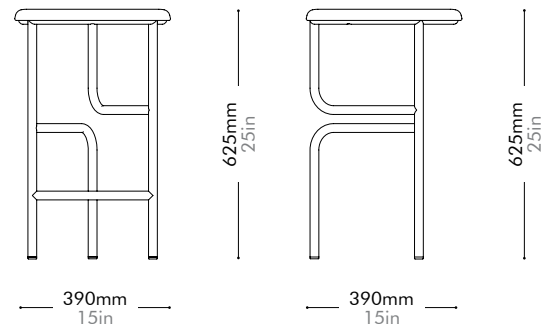

Oak Lead time: 10-12 weeks
 ¥410,000

Walnut Lead time: 10-12 weeks
 ¥474,000

Blend Stool W

by Nendo

BD-S620-WD

Materials	Steel black powder coat matt frame, solid wood seat		
Dimensions	C390 x H455mm; SH: 455mm W15" x D15" x H18"; SH: 18"		
Weight	5.8kg 13lb		
Upholstery			
Shipping Volume	0.12CBM		
Pkg Dimensions	FCL	W455 x D455 x H590mm; 8.53kg W18" x D18" x H23"; 19lb	
	LCL/AIR	W495 x D495 x H680mm; 11.38kg W19" x D19" x H27"; 25lb	

Oak Lead time: 10-12 weeks

¥86,000

Walnut Lead time: 10-12 weeks

¥97,000

Blend Stool High by Nendo

BD-S610-H

Materials	Steel black powder coat matt frame, solid wood seat
Dimensions	C390 x H625mm; SH: 625mm W15" x D15" x H25"; SH: 25"
Weight	7.0kg 15lb
Upholstery	
Shipping Volume	0.15CBM
Pkg Dimensions	FCL W455 x D455 x H710mm; 10.39kg W18" x D18" x H28"; 23lb
	LCL/AIR W495 x D495 x H800mm; 13.24kg W19" x D19" x H31"; 29lb

Oak Lead time: 10-12 weeks
¥90,000

Walnut Lead time: 10-12 weeks
¥100,000

Blend Stool U

by Nendo

BD-S620-UP

Materials	Steel black powder coat matt frame, upholstered seat	
Dimensions	C390 x H505mm; SH: 505mm W15" x D15" x H20"; SH:20"	
Weight	6.0kg 13lb	
Upholstery	0.5M 5.0SF	
Shipping Volume	0.12CBM	
Pkg Dimensions	FCL	W455 x D455 x H590mm; 8.73kg W18" x D18" x H23"; 19lb
	LCL/AIR	W495 x D495 x H680mm; 11.58kg W19" x D19" x H27"; 26lb

Lead time: 10-12 weeks

COM/COL		¥78,000
Fabric	C	¥78,000
	B	¥88,000
	A	¥98,000
Leather	C	¥89,000
	B	¥103,000
	A	¥114,000
PU Leather		¥78,000

Blink

Dining Chair

by Yabu Pushelberg

BL-S210

Materials	Stainless steel hairline gold, steel black powder coat sand brush, upholstery	
Dimensions	W545 x D515 x H690mm; SH: 480mm W21" x D20" x H27"; SH: 19"	
Weight	9.0kg 20lb	
Upholstery	1.3M 24.2SF	
Shipping Volume	0.30CBM	
Pkg Dimensions	FCL	W600 x D600 x H830mm; 14.11kg W24" x D24" x H33"; 31lb
	LCL/AIR	W620 x D620 x H925mm; 18.58kg W24" x D24" x H36"; 41lb