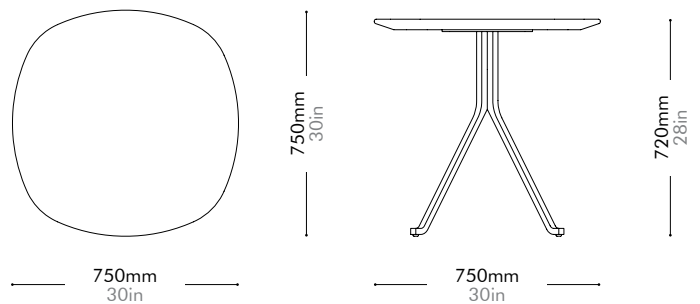

Blink Café Table - Wood Top by Yabu Pushelberg

BL-T310-750-WD

Materials	Wood veneer top, steel black powder coat sand brust	
Dimensions	C750 x H720mm | C30" x H28"	
Weight	12.5kg | 28lb	
Upholstery		
Shipping Volume	0.08+0.25CBM	
Pkg Dimensions	FCL	W830 x D830 x H110mm; 7.21kg | W33" x D33" x H4"; 16lb
		W575 x D575 x H760mm; 11.96kg | W23" x D23" x H30"; 26lb
	LCL/AIR	W850 x D850 x H205mm; 15.60kg | W33" x D33" x H8"; 34lb
		W595 x D595 x H855mm; 16.07kg | W23" x D23" x H34"; 35lb

Oak Lead time: 10-12 weeks

¥245,000

Walnut Lead time: 10-12 weeks

¥277,000