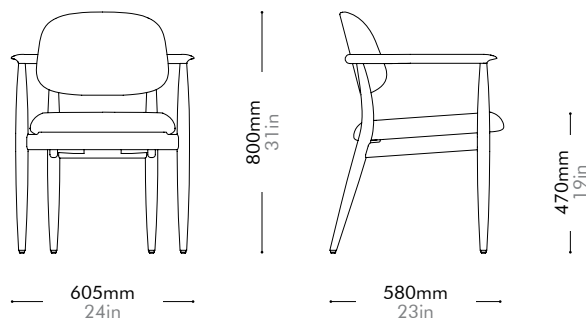

Slow Dining Chair by Space Copenhagen

SL-S211

Materials	Solid wood frame, upholstery		
Dimensions	W605 x D580 x H800mm; SH: 470mm | W24" x D23" x H31"; SH: 19"		
Weight	7.5kg | 17lb		
Upholstery	0.8M | 16.5SF		
Shipping Volume	0.40CBM		
Pkg Dimensions	FCL	W680 x D680 x H870mm; 13.51kg | W27" x D27" x H34"; 30lb	
	LCL/AIR	W700 x D700 x H965mm; 19.20kg | W28" x D28" x H38"; 43lb	

Oak Lead time: 10-12 weeks

COM/COL		¥216,000
Fabric	C	¥216,000
	B	¥231,000
	A	¥236,000
Leather	C	¥237,000
	B	¥255,000
	A	¥272,000
PU Leather		¥216,000

Walnut Lead time: 10-12 weeks

COM/COL		¥257,000
Fabric	C	¥257,000
	B	¥271,000
	A	¥277,000
Leather	C	¥278,000
	B	¥295,000
	A	¥312,000
PU Leather		¥257,000