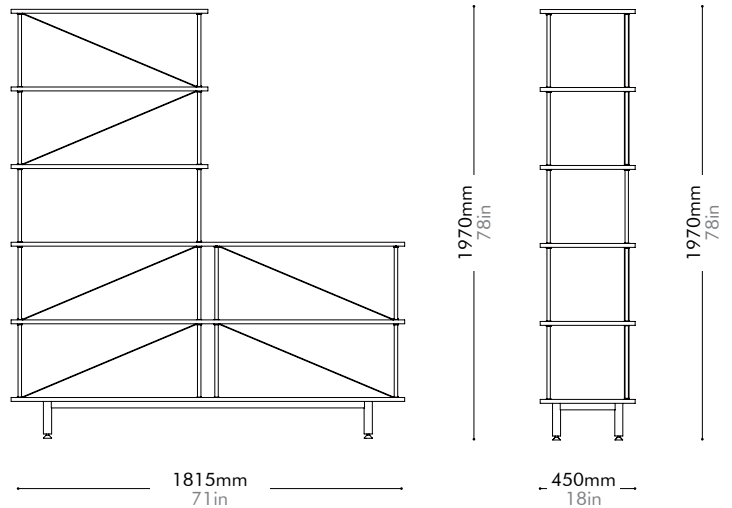

SE-SF133-L

Materials	Steel black powder coat matt, wood veneer shelves		
Dimensions	W1815 x D450 x H1970mm | W71" x D18" x H78"		
Weight	57.5kg | 127lb		
Upholstery			
Shipping Volume	0.24CBM		
Pkg Dimensions	FCL	W1915 x D550 x H230mm; 61.68kg | W75" x D22" x H9"; 136lb	
	LCL/AIR	W1955 x D590 x H320mm; 75.09kg | W77" x D23" x H13"; 166lb	

Oak	Lead time: 10-12 weeks	Walnut	Lead time: 10-12 weeks
	¥399,000		¥402,000