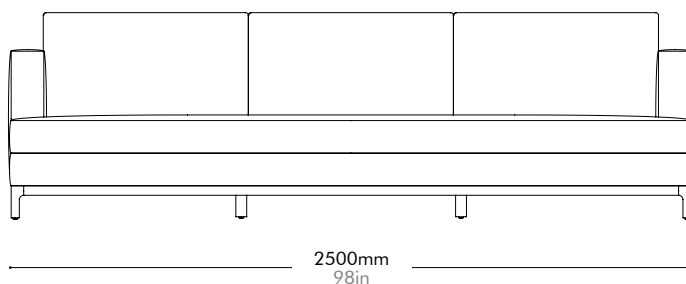

QI-S430

Materials	Solid wood base, upholstery		
Dimensions	W2500 x D1000 x H755mm; SH: 385mm | W98" x D39" x H30"; SH: 15"		
Weight	112.0kg | 247lb		
Upholstery	15.4M | 341.OSF		
Shipping Volume	2.05CBM		
Pkg Dimensions	FCL	W2585 x D1085 x H730mm; 127.04kg | W102" x D43" x H29"; 280lb	
	LCL/AIR	W2605 x D1105 x H825mm; 160.49kg | W103" x D44" x H32"; 354lb	

Oak		Lead time: 10-12 weeks
COM/COL		¥855,000
Fabric	C	¥855,000
	B	¥1,192,000
	A	¥1,311,000
Leather	C	¥1,355,000
	B	¥1,787,000
	A	¥2,192,000
PU Leather		¥855,000

Walnut		Lead time: 10-12 weeks
COM/COL		¥884,000
Fabric	C	¥884,000
	B	¥1,221,000
	A	¥1,340,000
Leather	C	¥1,384,000
	B	¥1,816,000
	A	¥2,221,000
PU Leather		¥884,000