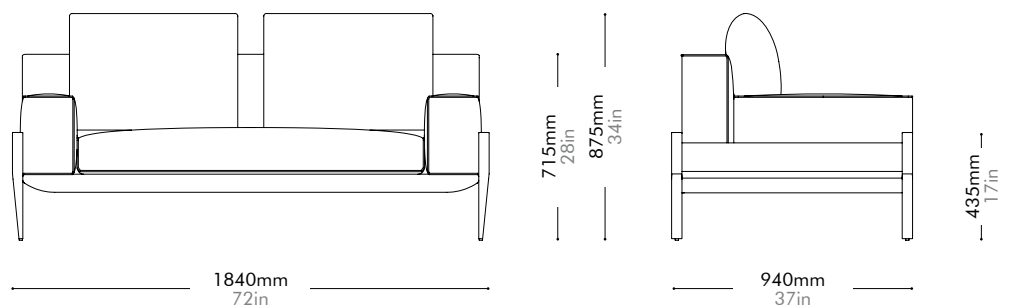

Float Sofa 2 Seater - 2 Arm by Michele De Lucchi

FL-S423

Materials	Steel dark grey powder coat matt frame, upholstery		
Dimensions	W1840 x D940 x H715(875)mm; SH: 435mm | W72" x D37" x H28(34)"; SH: 17"		
Weight	75.0kg | 165lb		
Upholstery	8.0M | 190.0SF		
Shipping Volume	1.10CBM		
Pkg Dimensions	FCL	W1925 x D1025 x H560mm; 84.85kg | W76" x D40" x H22"; 187lb	
	LCL/AIR	W1965 x D1065 x H650mm; 109.16kg | W77" x D42" x H26"; 241lb	

Lead time: 10-12 weeks

COM/COL		¥760,000
Fabric	C	¥760,000
	B	¥990,000
	A	¥1,070,000
Leather	C	¥1,096,000
	B	¥1,387,000
	A	¥1,659,000
PU Leather		¥760,000