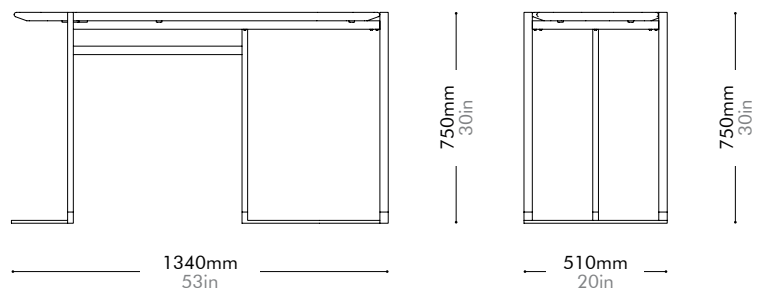

Blink Console

by Yabu Pushelberg

BL-T710

Materials	Wood veneer top, stainless steel hairline gold, steel black powder coat sand brust		
Dimensions	W1340 x D510 x H750mm | W53" x D20" x H30"		
Weight	19.0kg | 42lb		
Upholstery			
Shipping Volume	0.20CBM		
Pkg Dimensions	FCL	W1400 x D720 x H200mm; 22.68kg | W55" x D28" x H8"; 50lb	
	LCL/AIR	W1420 x D740 x H295mm; 34.89kg | W56" x D29" x H12"; 77lb	

Oak   Lead time: 10-12 weeks

¥190,000

Walnut   Lead time: 10-12 weeks

¥209,000