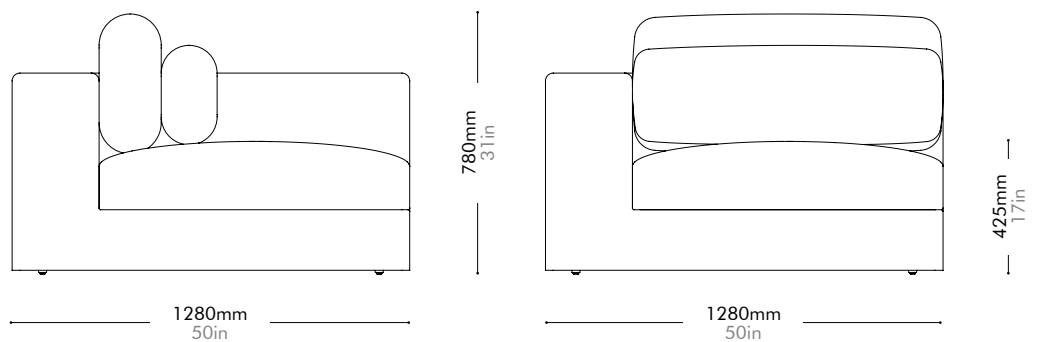

Atelier Corner-Skirt

by Space
Copenhagen

AT-S420

Materials	Solid wood and plywood frame, upholstery		
Dimensions	W1280 x D1280 x H780mm; SH: 425mm | W50" x D50" x H31"; SH: 17"		
Weight	45.0kg | 99lb		
Upholstery	9.1M		
Shipping Volume	1.43CBM		
Pkg Dimensions	FCL	W1380 x D1380 x H750mm; 56.34kg | W54" x D54" x H30"; 124lb	
	LCL/AIR	W1400 x D1400 x H845mm; 79.12kg | W55" x D55" x H33"; 174lb	

Oak / Walnut Lead time: 10-12 weeks

COM/COL		¥415,000
Fabric	C	¥415,000
	B	¥609,000
	A	¥677,000