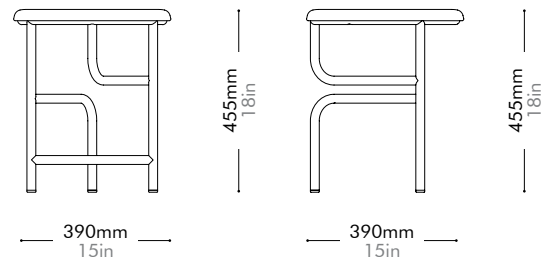

Aya Dining Table W1800 by OEO Studio

AY-T410-1800

Materials	Solid wood frame, wood veneer top, blackened stainless steel		
Dimensions	W1800 x D900 x H735mm W71" x D35" x H29"		
Weight	50.0kg 110lb		
Upholstery			
Shipping Volume	0.37CBM		
Pkg Dimensions	FCL	W1900 x D1140 x H170mm; 56.78kg W75" x D45" x H7"; 125lb	
	LCL/AIR	W1940 x D1180 x H260mm; 83.38kg W76" x D46" x H10"; 184lb	

Oak	Lead time: 10-12 weeks
	¥358,000

Walnut	Lead time: 10-12 weeks
	¥417,000

Aya Dining Table W2400 by OEO Studio

AY-T410-2400

Materials	Solid wood frame, wood veneer top, blackened stainless steel		
Dimensions	W2400 x D900 x H735mm W94" x D35" x H29"		
Weight	57.0kg 126lb		
Upholstery			
Shipping Volume	0.48CBM		
Pkg Dimensions	FCL	W2500 x D1140 x H170mm; 65.74kg W98" x D45" x H7"; 145lb	
	LCL/AIR	W2540 x D1180 x H260mm; 100.57kg W100" x D46" x H10"; 222lb	

Oak Lead time: 10-12 weeks
 ¥410,000

Walnut Lead time: 10-12 weeks
 ¥474,000

Blend Stool W

by Nendo

BD-S620-WD

Materials	Steel black powder coat matt frame, solid wood seat		
Dimensions	C390 x H455mm; SH: 455mm W15" x D15" x H18"; SH: 18"		
Weight	5.8kg 13lb		
Upholstery			
Shipping Volume	0.12CBM		
Pkg Dimensions	FCL	W455 x D455 x H590mm; 8.53kg W18" x D18" x H23"; 19lb	
	LCL/AIR	W495 x D495 x H680mm; 11.38kg W19" x D19" x H27"; 25lb	

Oak Lead time: 10-12 weeks

¥86,000

Walnut Lead time: 10-12 weeks

¥97,000

Blend Stool High by Nendo

BD-S610-H

Materials	Steel black powder coat matt frame, solid wood seat
Dimensions	C390 x H625mm; SH: 625mm W15" x D15" x H25"; SH: 25"
Weight	7.0kg 15lb
Upholstery	
Shipping Volume	0.15CBM
Pkg Dimensions	FCL W455 x D455 x H710mm; 10.39kg W18" x D18" x H28"; 23lb
	LCL/AIR W495 x D495 x H800mm; 13.24kg W19" x D19" x H31"; 29lb