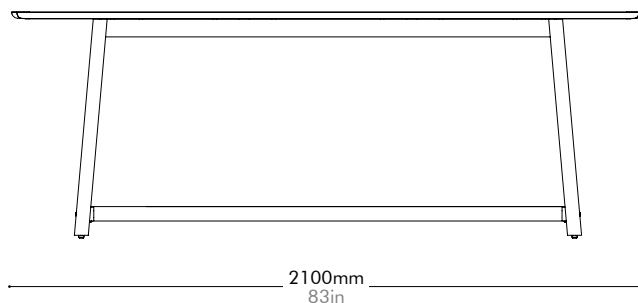

Mandarin Dining Table W2100 by Neri&Hu

MA-T410-2100

Materials	Solid wood frame, wood veneer top, stainless steel hairline gold, blackened stainless steel		
Dimensions	W2100 x D900 x H750mm | W83" x D35" x H30"		
Weight	44.0kg | 97lb		
Upholstery			
Shipping Volume	0.32+0.12CBM		
Pkg Dimensions	FCL	W2180 x D980 x H150mm; 40.58kg | W86" x D39" x H6"; 89lb	
		W820 x D800 x H180mm; 12.45kg | W32" x D31" x H7"; 27lb	
	LCL/AIR	W2200 x D1000 x H245mm; 66.15kg | W87" x D39" x H9"; 146lb	
		W840 x D820 x H275mm; 20.45kg | W33" x D32" x H11"; 45lb	

Oak Lead time: 10-12 weeks

¥436,000

Walnut Lead time: 10-12 weeks

¥607,000