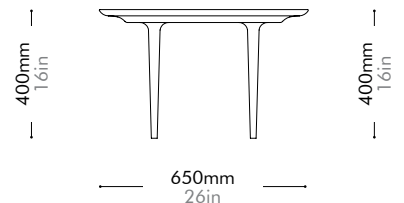

Lunar Coffee Table W1200

by Space Copenhagen

LN-T210-1200

Materials	Solid wood legs, wood veneer top	
Dimensions	W1200 x D650 x H400mm | W47" x D26" x H16"	
Weight	17.4kg | 39lb	
Upholstery		
Shipping Volume	0.11 + 0.02CBM	
Pkg Dimensions	FCL	W1280 x D730 x H120mm; 18.78kg | W50" x D29" x H5"; 41lb
		W209 x D209 x H452mm; 3.38kg | W8" x D8" x H18"; 7lb
	LCL/AIR	W1300 x D750 x H215mm; 30.10kg | W51" x D30" x H8"; 66lb
		W209 x D209 x H452mm; 3.89kg | W8" x D8" x H18"; 9lb

Oak Lead time: 10-12 weeks

¥246,000

Walnut Lead time: 10-12 weeks

¥304,000