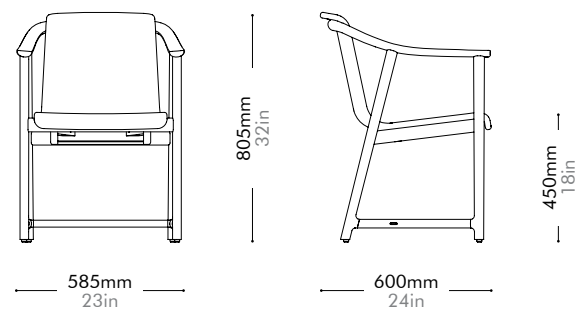

Mandarin Dining Chair

by Neri&Hu

MA-S211

Materials	Solid wood frame, stainless steel hairline gold, upholstered seat shell		
Dimensions	W585 x D600 x H805mm; SH: 450mm | W23" x D24" x H32"; SH: 18"		
Weight	9.7kg | 21lb		
Upholstery	1.1M | 19.8SF		
Shipping Volume	0.41CBM		
Pkg Dimensions	FCL	W701 x D676 x H866mm; 15.74kg | W28" x D27" x H34"; 35lb	
	LCL/AIR	W741 x D716 x H956mm; 21.91kg | W29" x D28" x H38"; 48lb	

Oak		Lead time: 10-12 weeks
COM/COL		¥300,000
Fabric	C	¥300,000
	B	¥322,000
	A	¥330,000
Leather	C	¥322,000
	B	¥343,000
	A	¥363,000
PU Leather		¥300,000

Walnut		Lead time: 10-12 weeks
COM/COL		¥360,000
Fabric	C	¥360,000
	B	¥383,000
	A	¥391,000
Leather	C	¥383,000
	B	¥404,000
	A	¥424,000
PU Leather		¥360,000