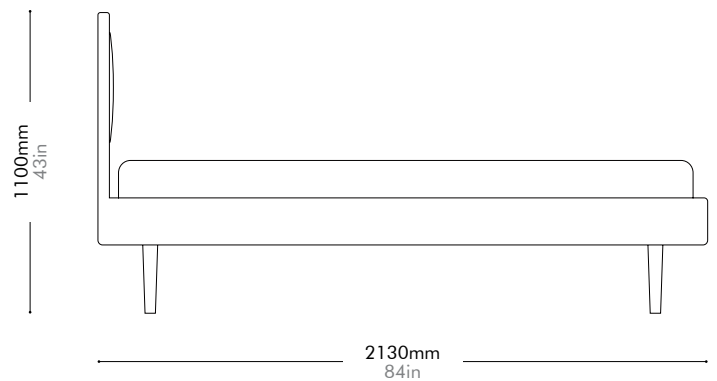

Dawn Bed

Double Size

by Space
Copenhagen

DA-B110-D

Materials	Stainless steel oil rubbed copper, steel black powder coat matt, solid wood with wood veneer frame, upholstery back		
Dimensions	W1700 x D2130 x H1100mm W67" x D84" x H43"		
Weight	48.0kg 106lb		
Upholstery	1.8M 15.0SF		
Shipping Volume	0.16+0.63CBM		
Pkg Dimensions	FCL	W2080 x D240 x H330mm; 23.43kg W82" x D9" x H13"; 52lb	
		W1800 x D1100 x H320mm; 35.53kg W71" x D43" x H13"; 78lb	
	LCL/AIR	W2120 x D280 x H420mm; 30.33kg W83" x D11" x H17"; 67lb	
		W1840 x D1140 x H410mm; 59.90kg W72" x D45" x H16"; 132lb	

Dawn Bed

Queen Size

by Space Copenhagen

DA-B110-Q

Materials	Stainless steel oil rubbed copper, steel black powder coat matt, solid wood with wood veneer frame, upholstery back		
Dimensions	W1900 x D2130 x H1100mm W75" x D84" x H43"		
Weight	52.0kg 115lb		
Upholstery	1.9M 17.0SF		
Shipping Volume	0.16+0.70CBM		
Pkg Dimensions	FCL	W2080 x D240 x H330mm; 25.43kg W82" x D9" x H13"; 56lb	
		W2000 x D1100 x H320mm; 38.24kg W79" x D43" x H13"; 84lb	
	LCL/AIR	W2120 x D280 x H420mm; 32.33kg W83" x D11" x H17"; 71lb	
		W2040 x D1140 x H410mm; 65.26kg W80" x D45" x H16"; 144lb	

Dawn Bed

King Size

by Space Copenhagen

DA-B110-K

Materials	Stainless steel oil rubbed copper, steel black powder coat matt, solid wood with wood veneer frame, upholstery back		
Dimensions	W2100 x D2130 x H1100mm W83" x D84" x H43"		
Weight	56.0kg 123lb		
Upholstery	2.0M 19.0SF		
Shipping Volume	0.17+0.77CBM		
Pkg Dimensions	FCL	W2180 x D240 x H330mm; 27.58kg W86" x D9" x H13"; 61lb	
		W2200 x D1100 x H320mm; 40.95kg W87" x D43" x H13"; 90lb	
	LCL/AIR	W2220 x D280 x H420mm; 34.80kg W87" x D11" x H17"; 77lb	
		W2240 x D1140 x H410mm; 70.62kg W88" x D45" x H16"; 156lb	