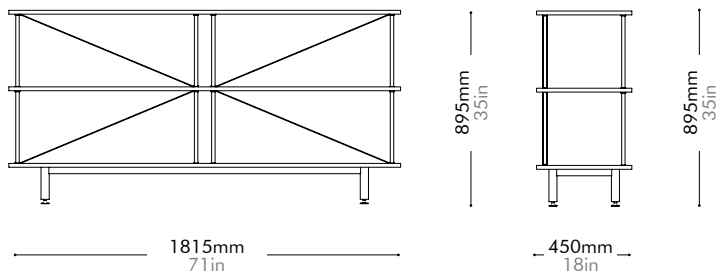

Seiton 3

by OEO Studio

SE-SF130

Materials	Steel black powder coat matt, wood veneer shelves		
Dimensions	W1815 x D450 x H895mm | W71" x D18" x H35"		
Weight	39.0kg | 94lb		
Upholstery			
Shipping Volume	0.19CBM		
Pkg Dimensions	FCL	W1915 x D550 x H180mm; 42.82kg | W75" x D22" x H7"; 137lb	
	LCL/AIR	W1955 x D590 x H270mm; 56.23kg | W77" x D23" x H11"; 124lb	

Oak   Lead time: 10-12 weeks

¥304,000

Walnut   Lead time: 10-12 weeks

¥306,000