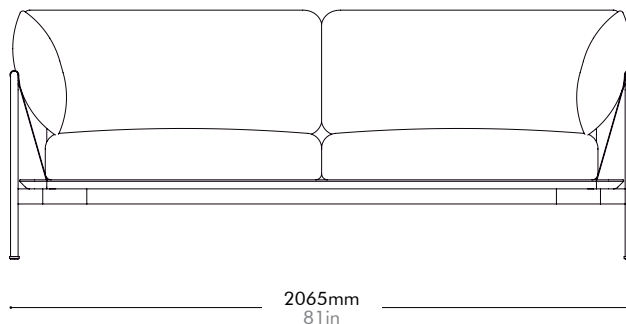

CR-S421-R2

Materials	Wood veneer base, steel black powder coat matt, upholstery
Dimensions	W2065 x D825 x H835mm; SH: 410mm | W81" x D32" x H33"; SH: 18"
Weight	72.0kg | 159lb
Upholstery	9.6M | 270.0SF
Shipping Volume	1.84CBM
Pkg Dimensions	FCL W2150 x D910 x H940mm; 86.29kg | W85" x D36" x H37"; 190lb
	LCL/AIR W2190 x D950 x H1030mm; 110.47kg | W86" x D37" x H41"; 244lb

Oak		Lead time: 10-12 weeks
COM/COL		¥600,000
Fabric	C	¥600,000
	B	¥796,000
	A	¥865,000
Leather	C	¥1,025,000
	B	¥1,365,000
	A	¥1,684,000
PU Leather		¥600,000

Walnut		Lead time: 10-12 weeks
COM/COL		¥657,000
Fabric	C	¥657,000
	B	¥853,000
	A	¥922,000
Leather	C	¥1,082,000
	B	¥1,422,000
	A	¥1,741,000
PU Leather		¥657,000