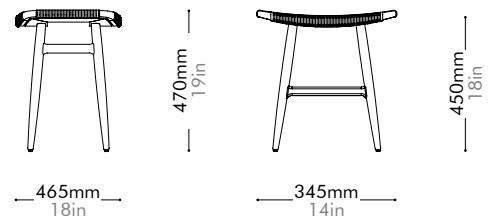

Oak	Lead time: 10-12 weeks
Saddle Leather	¥157,000

Walnut	Lead time: 10-12 weeks
Saddle Leather	¥189,000

Freja Stool SH450 Leather Stripe Seat by Space Copenhagen

FE-S610-LS

Materials	Solid wood frame, leather stripe seat		
Dimensions	W465 x D345 x H470mm; SH: 450mm W18" x D14" x H19"; SH: 18"		
Weight	3.0kg 7lb		
Upholstery	7.OSF		
Shipping Volume	0.12CBM		
Pkg Dimensions	FCL	W530 x D410 x H555mm; 5.62kg W21" x D16" x H22"; 12lb	
	LCL/AIR	W570 x D450 x H645mm; 8.60kg W22" x D18" x H25"; 19lb	

Oak	Lead time: 10-12 weeks
Saddle Leather	¥160,000

Walnut	Lead time: 10-12 weeks
Saddle Leather	¥196,000

Freja Stool SH450 Paper Cord Seat by Space Copenhagen

FE-S610-PC

Materials	Solid wood frame, paper cord seat		
Dimensions	W465 x D345 x H470mm; SH: 450mm W18" x D14" x H19"; SH: 18"		
Weight	3.0kg 7lb		
Upholstery			
Shipping Volume	0.12CBM		
Pkg Dimensions	FCL	W530 x D410 x H555mm; 5.62kg W21" x D16" x H22"; 12lb	
	LCL/AIR	W570 x D450 x H645mm; 8.60kg W22" x D18" x H25"; 19lb	

Oak Lead time: 10-12 weeks

¥141,000

Walnut Lead time: 10-12 weeks

¥173,000

Freja Bar Stool SH610 Leather Seat by Space Copenhagen

FE-S310-LE

Materials	Solid wood frame, leather seat		
Dimensions	W465 x D345 x H630mm; SH: 610mm W18" x D14" x H25"; SH:24"		
Weight	3.3kg 7lb		
Upholstery	5.0SF		
Shipping Volume	0.16CBM		
Pkg Dimensions	FCL	W530 x D410 x H715mm; 6.80kg W21" x D16" x H28"; 15lb	
	LCL/AIR	W570 x D450 x H805mm; 9.78kg W22" x D18" x H32"; 22lb	