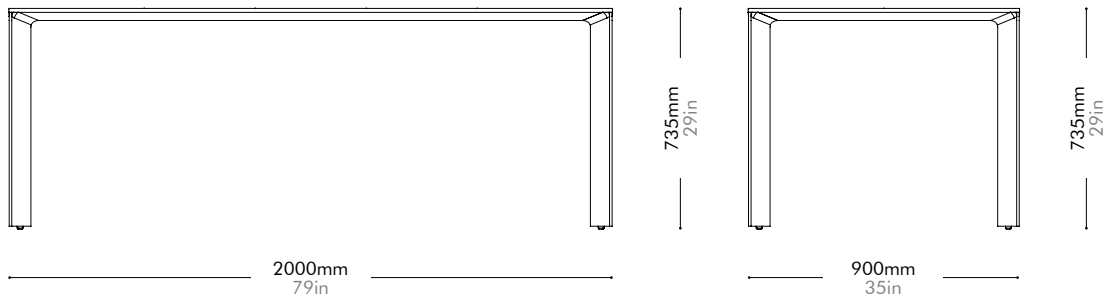

Taylor Dining Table

by Yabu Pushelberg

TA-T410

Materials	Solid wood legs, wood veneer top, stainless steel hairline black, steel black powder coat matt		
Dimensions	W2000 x D900 x H735mm | W79" x D35" x H29"		
Weight	39.0kg | 86lb		
Upholstery			
Shipping Volume	0.48CBM		
Pkg Dimensions	FCL	W2085 x D985 x H235mm; 46.08kg | W82" x D39" x H9"; 102lb	
	LCL/AIR	W2125 x D1025 x H325mm; 71.39kg | W84" x D40" x H13"; 157lb	

Oak	Lead time: 10-12 weeks
	¥486,000

Walnut	Lead time: 10-12 weeks
	¥561,000