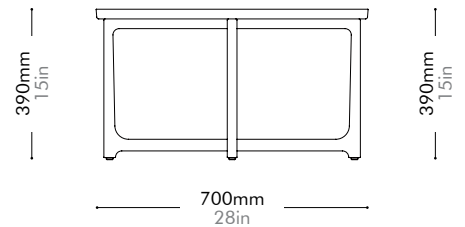

Lyrical Big Side Table by Nei&Hu

LY-T110-700

Materials	Solid wood legs, wood veneer top		
Dimensions	C700 x H390mm | C28" x H15"		
Weight	5.0kg | 11lb		
Upholstery			
Shipping Volume	0.27CBM		
Pkg Dimensions	FCL	W765 x D765 x H455mm; 8.72kg | W30" x D30" x H18"; 19lb	
	LCL/AIR	W785 x D785 x H550mm; 15.88kg | W31" x D31" x H22"; 35lb	

Oak   Lead time: 10-12 weeks

¥143,000

Walnut   Lead time: 10-12 weeks

¥180,000