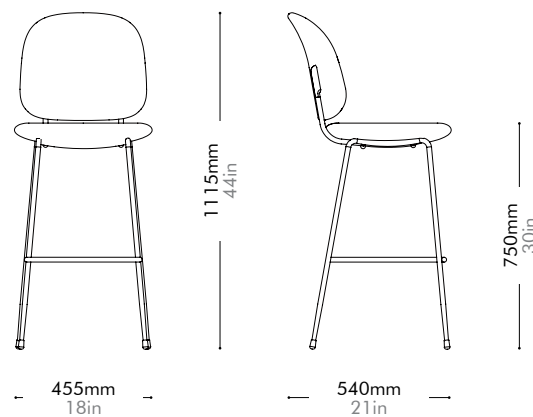

Lead time: 10-12 weeks

COM/COL		¥127,000
Fabric	C	¥127,000
	B	¥154,000
	A	¥164,000
Leather	C	¥164,000
	B	¥197,000
	A	¥228,000
PU Leather		¥127,000

Industry Bar Chair SH610

by Neri&Hu

IN-S310-610

Materials	Steel black powder coat matt, polypropylene seat and back, upholstery		
Dimensions	W455 x D540 x H975mm; SH: 610mm W18" x D21" x H38"; SH: 24"		
Weight	7.2kg 16lb		
Upholstery	1.1M 24.OSF		
Shipping Volume	0.36CBM		
Pkg Dimensions	FCL	W600 x D600x H1000mm; 13.60kg W24" x D24" x H39"; 30lb	
	LCL/AIR	W620 x D620 x H1095mm; 18.07kg W24" x D24" x H43"; 40lb	

Lead time: 10-12 weeks

COM/COL		¥129,000
Fabric	C	¥129,000
	B	¥153,000
	A	¥162,000
Leather	C	¥164,000
	B	¥195,000
	A	¥224,000
PU Leather		¥129,000

Industry Bar Chair SH750

by Neri&Hu

IN-S310-750

Materials	Steel black powder coat matt, polypropylene seat and back, upholstery		
Dimensions	W455 x D540 x H1115mm; SH: 750mm W18" x D21" x H44"; SH: 30"		
Weight	8.0kg 18lb		
Upholstery	1.1M 24.OSF		
Shipping Volume	0.41CBM		
Pkg Dimensions	FCL	W600 x D600 x H1140mm; 15.57kg W24" x D24" x H45"; 34lb	
	LCL/AIR	W620 x D620 x H1235mm; 20.04kg W24" x D24" x H49"; 44lb	

Lead time: 10-12 weeks

COM/COL		¥133,000
Fabric	C	¥133,000
	B	¥157,000
	A	¥165,000
Leather	C	¥168,000
	B	¥198,000
	A	¥227,000
PU Leather		¥133,000

Infinity Straight

by Space

Copenhagen

IF-S410

Materials	Solid wood and plywood frame, upholstery	
Dimensions	W900 x D900 x H760mm; SH: 410mm W35" x D35" x H30"; SH: 16"	
Weight	35.5kg 78lb	
Upholstery	4.2M 66.0SF	
Shipping Volume	0.79CBM	
Pkg Dimensions	FCL	W965 x D965 x H845mm; 43.69kg W38" x D38" x H30"; 96lb
	LCL/AIR	W985 x D985 x H940mm; 54.96kg W39" x D39" x H37"; 121lb