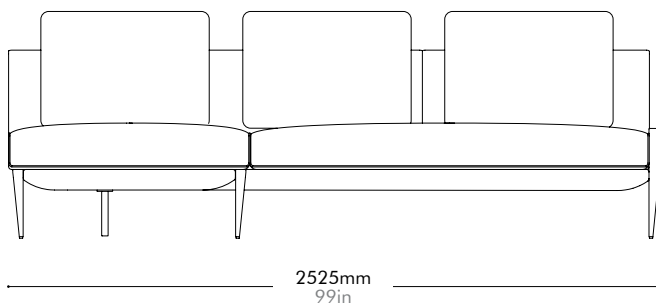

FL-S441-L

Materials	Steel dark grey powder coat matt frame, upholstery		
Dimensions	W2525 x D1650 x H715(875)mm; SH: 435mm | W99" x D65" x H28(34)"; SH: 17"		
Weight	115.5kg | 255lb		
Upholstery	17.0M | 320.0SF		
Shipping Volume	1.98CBM		
Pkg Dimensions	FCL	W2610 x D1025 x H740mm; 130.28kg | W103" x D40" x H29"; 287lb	
	LCL/AIR	W2650 x D1065 x H830mm; 163.08kg | W104" x D42" x H33"; 360lb	

Lead time: 10-12 weeks

COM/COL		¥1,139,000
Fabric	C	¥1,139,000
	B	¥1,607,000
	A	¥1,772,000
Leather	C	¥1,663,000
	B	¥2,149,000
	A	¥2,605,000
PU Leather		¥1,139,000