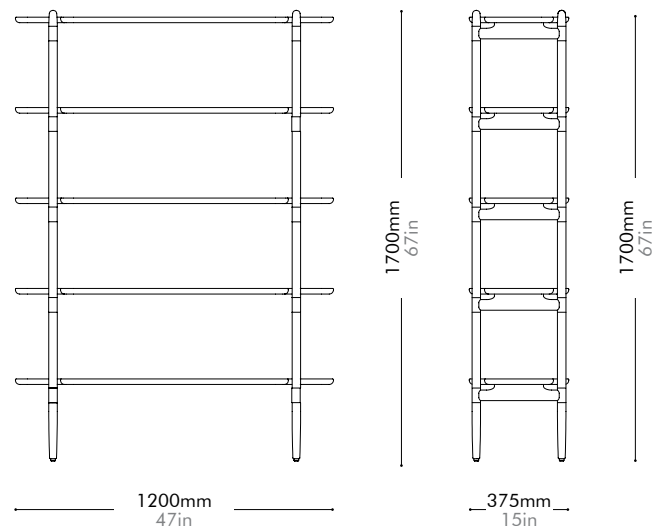

Oak Lead time: 10-12 weeks
¥465,000

Walnut Lead time: 10-12 weeks
¥536,000

Slow Shelf 4

by Space
Copenhagen

SL-SF110-4

Materials Solid wood frame, wood veneer shelves, stainless steel oil rubbed copper

Dimensions W1200 x D375 x H1360mm | W47" x D15" x H54"