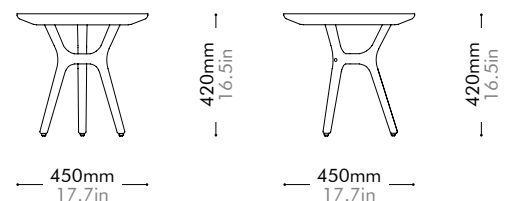

Rén Side Table by Space Copenhagen

RN-T110-450

Materials	Solid wood legs, wood veneer top, stainless steel hairline gold		
Dimensions	φ 450 x H420mm | φ 17.7" x H16.5"		
Weight	6.0kg | 13.2lb		
Upholstery			
Shipping Volume	0.13CBM		
Pkg Dimensions	FCL	W515 x D515 x H505mm; 8.60kg | W20" x D20" x H20"; 19lb	
	LCL/AIR	W535 x D535 x H525mm; 11.93kg | W21" x D21" x H21"; 26lb	

Oak	Lead time: 10-12 weeks
	¥146,000

Walnut	Lead time: 10-12 weeks
	¥172,000