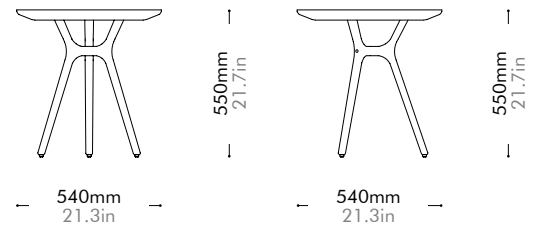

Rén Coffee Table by Space Copenhagen

RN-T210-540

Materials	Solid wood legs, wood veneer top, stainless steel hairline gold		
Dimensions	φ 540 x H550mm | φ 21.3" x H21.7"		
Weight	8.0kg | 17.6lb		
Upholstery			
Shipping Volume	0.23CBM		
Pkg Dimensions	FCL	W605 x D605 x H635mm; 11.84kg | W24" x D24" x H25"; 26lb	
	LCL/AIR	W625 x D625 x H655mm; 16.38kg | W25" x D25" x H26"; 36lb	

Oak   Lead time: 10-12 weeks

¥167,000

Walnut   Lead time: 10-12 weeks

¥208,000