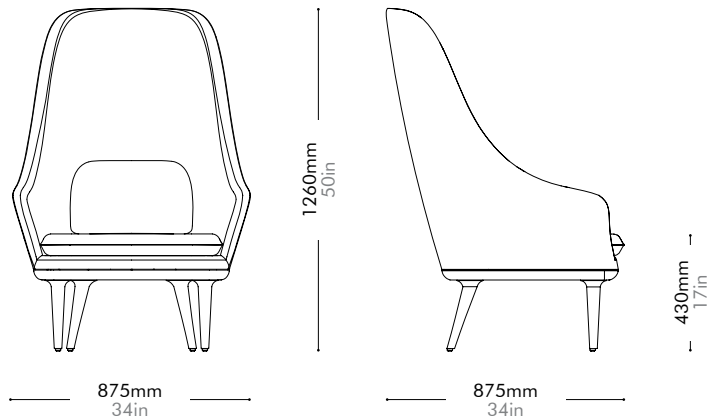

Lunar Highback Lounge Chair

by Space Copenhagen

LN-S121

Materials	Solid wood legs, upholstered moulded foam frame, upholstered cushion		
Dimensions	W875 x D875 x H1260mm; SH: 430mm | W34" x D34" x H50"; SH: 17"		
Weight	27.5kg | 61lb		
Upholstery	4.7M | 120.0SF		
Shipping Volume	1.19CBM		
Pkg Dimensions	FCL	W940 x D940 x H1345mm; 40.55kg | W37" x D37" x H53"; 89lb	
	LCL/AIR	W960 x D960 x H1440mm; 51.26kg | W38" x D38" x H57"; 113lb	

Oak		Lead time: 10-12 weeks
COM/COL		¥569,000
Fabric	C	¥569,000
	B	¥677,000
	A	¥715,000
Leather	C	¥717,000
	B	¥848,000
	A	¥970,000
PU Leather		¥569,000

Walnut		Lead time: 10-12 weeks
COM/COL		¥592,000
Fabric	C	¥592,000
	B	¥700,000
	A	¥738,000
Leather	C	¥740,000
	B	¥870,000
	A	¥993,000
PU Leather		¥592,000