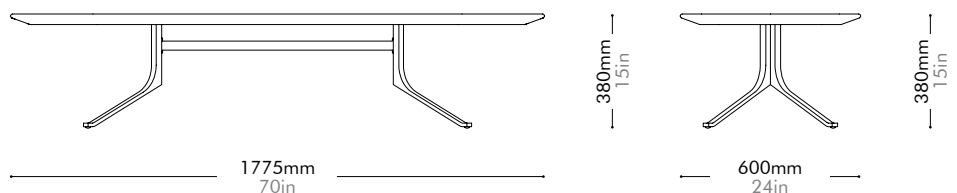

BL-T220-1775-WD

Materials	Wood veneer top, steel black powder coat sand brust		
Dimensions	W1775 x D600 x H380mm W70" x D24" x H15"		
Weight	22.5kg 50lb		
Upholstery			
Shipping Volume	0.14+0.15CBM		
Pkg Dimensions	FCL	W1850 x D675 x H115mm; 20.58kg W73" x D27" x H5"; 45lb	
		W715 x D515 x H415mm; 8.43kg W28" x D20" x H16"; 19lb	
	LCL/AIR	W1870 x D695 x H210mm; 35.68kg W74" x D27" x H8"; 79lb	
		W735 x D535 x H510mm; 13.0kg W29" x D21" x H20"; 29lb	

Oak Lead time: 10-12 weeks

¥226,000

Walnut Lead time: 10-12 weeks

¥282,000

Blink Oval Coffee Table - Stone Top by Yabu Pushelberg

BL-T220-1775-ST

Materials	Stone top in gloss paint surface, steel black powder coat sand brus		
Dimensions	W1775 x D600 x H380mm W70" x D24" x H15"		
Weight	48.5kg 107lb		
Upholstery			
Shipping Volume	0.29+0.25CBM		
Pkg Dimensions	FCL	W1880 x D705 x H220mm; 63.93kg W74" x D28" x H9"; 141lb	
		W1330 x D490 x H390mm; 9.58kg W52" x D19" x H15"; 21lb	
LCL/AIR	W1880 x D705 x H220mm; 63.93kg W74" x D28" x H9"; 141lb		
	W1350 x D510 x H485mm; 17.58kg W53" x D20" x H19"; 39lb		