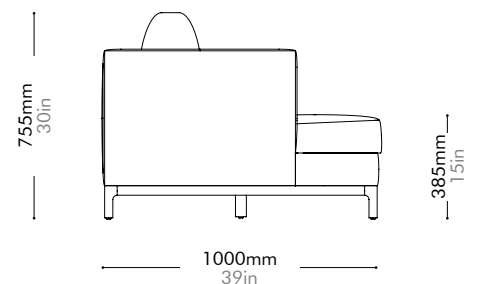

QI Sofa

Two Seater

by Neri&Hu

QI-S420

Materials	Solid wood base, upholstery		
Dimensions	W1750 x D1000 x H755mm; SH: 385mm | W69" x D39" x H30"; SH: 15"		
Weight	80.0kg | 176lb		
Upholstery	11.0M | 264.0SF		
Shipping Volume	1.45CBM		
Pkg Dimensions	FCL	W1835 x D1085 x H730mm; 91.64kg | W72" x D43" x H29"; 202lb	
	LCL/AIR	W1855 x D1105 x H825mm; 115.46kg | W73" x D44" x H32"; 255lb	

Oak Lead time: 10-12 weeks

COM/COL		¥633,000
Fabric	C	¥633,000
	B	¥874,000
	A	¥959,000
Leather	C	¥1,029,000
	B	¥1,363,000
	A	¥1,677,000
PU Leather		¥633,000

Walnut Lead time: 10-12 weeks

COM/COL		¥643,000
Fabric	C	¥643,000
	B	¥884,000
	A	¥969,000
Leather	C	¥1,039,000
	B	¥1,374,000
	A	¥1,687,000
PU Leather		¥643,000