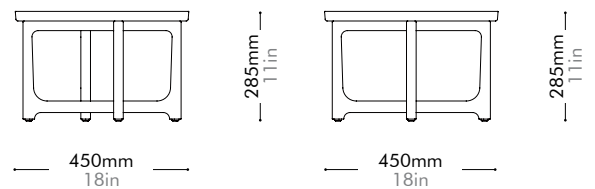

Lyrical Small Side Table by Nei&Hu

LY-T110-450

Materials	Solid wood legs, wood veneer top	
Dimensions	C450 x H285mm | C18" x H11"	
Weight	2.5kg | 6lb	
Upholstery		
Shipping Volume	0.09CBM	
Pkg Dimensions	FCL	W515 x D515 x H350mm; 4.37kg | W20" x D20" x H14"; 10lb
	LCL/AIR	W535 x D535 x H445mm; 7.70kg | W21" x D21" x H18"; 17lb

Oak	Lead time: 10-12 weeks
	¥128,000

Walnut	Lead time: 10-12 weeks
	¥149,000