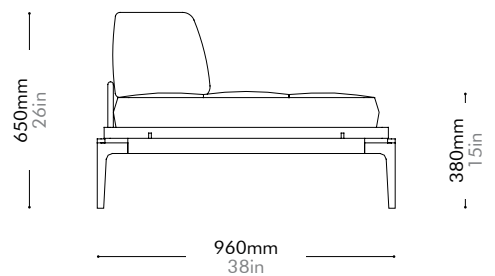

Discipline Sofa Half Back R by Neri&Hu

DS-S430-R

Materials	Solid wood and wood veneer base, stainless steel hairline aged gold legs and brackets, upholstery		
Dimensions	W2180 x D960 x H650mm; SH: 380mm W86" x D38" x H26"; SH: 15"		
Weight	95.0kg 209lb		
Upholstery	4.5M 90.OSF	Fabric + Leather	1.6M+70.OSF
Shipping Volume	1.79CBM		
Pkg Dimensions	FCL	W2265 x D1045 x H755mm; 108.59kg W89" x D41" x H30"; 240lb	
	LCL/AIR	W2305 x D1085 x H845mm; 137.65kg W91" x D43" x H33"; 303lb	

Discipline Sofa Straight by Neri&Hu

DS-S410

Materials	Solid wood and wood veneer base, stainless steel hairline aged gold legs and brackets, upholstery		
Dimensions	W2050 x D960 x H650mm; SH: 380mm W81" x D38" x H26"; SH: 15"		
Weight	99.0kg 218lb		
Upholstery	5.3M 105.0SF	Fabric + Leather	2.2M+75.0SF
Shipping Volume	1.68CBM		
Pkg Dimensions	FCL	W2135 x D1045 x H755mm; 112.01kg W84" x D41" x H30"; 247lb	
	LCL/AIR	W2175 x D1085 x H845mm; 139.43kg W86" x D43" x H33"; 307lb	