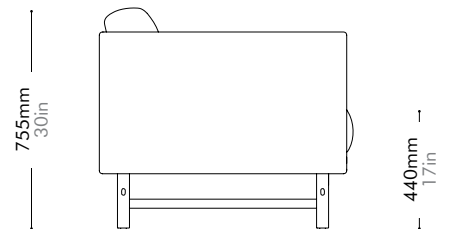

810mm
32in

755mm
30in

440mm
17in