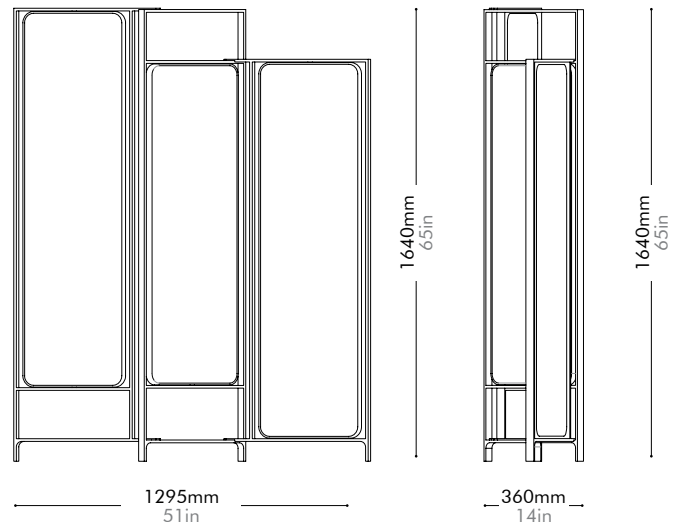

BL-SC110

Materials	Wood veneer panels, mirror, steel black powder coat sand brust
Dimensions	W1295 x D360 x H1640mm | W51" x D14" x H65"
Weight	51.6kg | 114lb
Upholstery	
Shipping Volume	0.33CBM
Pkg Dimensions	FCL/LCL/AIR W1720 x D630 x H305mm; 71.79kg | W68" x D25" x H12"; 158lb

Oak   Lead time: 10-12 weeks

¥363,000

Walnut   Lead time: 10-12 weeks

¥397,000