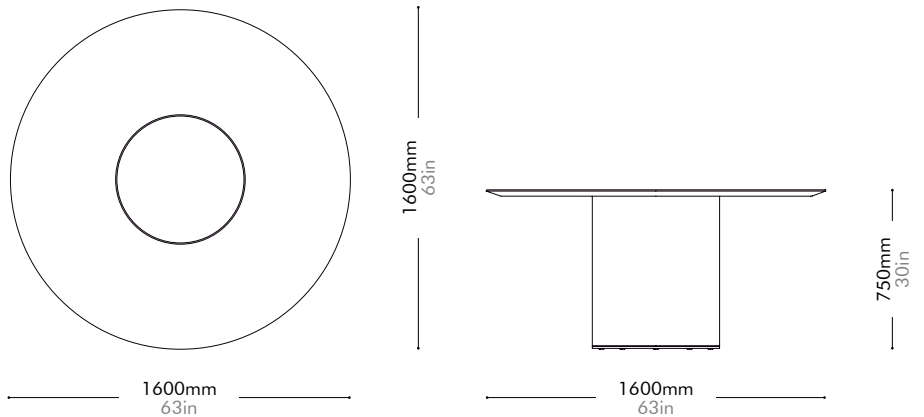

Crawford Dining Table 1 C1600 by Tom Fereday

CR-T410-1600

Materials	Stainless steel hairline brass, wood veneer top and base, stainless steel brass ring		
Dimensions	C1600 x H750mm | C63" x H30"		
Weight	77.0kg | 170lb		
Upholstery			
Shipping Volume	0.30+0.59CBM		
Pkg Dimensions	FCL	W1665 x D1665 x H110mm; 41.88kg | W66" x D66" x H4"; 92lb	
		W865 x D865 x H785mm; 49.81kg | W34" x D34" x H31"; 110lb	
	LCL/AIR	W1705 x D1705 x H200mm; 75.66kg | W67" x D67" x H8"; 167lb	
		W905 x D905 x H875mm; 59.32kg | W36" x D36" x H34"; 131lb	

Oak Lead time: 10-12 weeks

¥488,000

Walnut Lead time: 10-12 weeks

¥575,000