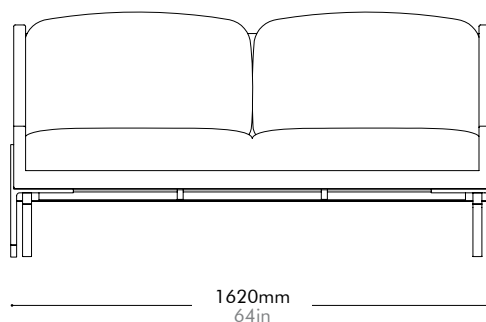

Blink Sofa

Two Seater

by Yabu Pushelberg

BL-S420

Materials	Stainless steel hairline gold, steel black powder coat sand brush, upholstery		
Dimensions	W1620 x D800 x H820mm; SH: 430mm | W64" x D31" x H32"; SH: 17"		
Weight	53.0kg | 117lb		
Upholstery	8.8M | 192.5SF		
Shipping Volume	1.42CBM		
Pkg Dimensions	FCL	W1735 x D885 x H925mm; 65.04kg | W68" x D35" x H36"; 143lb	
	LCL/AIR	W1755 x D905 x H1020mm; 83.49kg | W69" x D35" x H40"; 184lb	

Lead time: 10-12 weeks

COM/COL		¥450,000
Fabric	C	¥450,000
	B	¥644,000
	A	¥712,000
Leather	C	¥711,000
	B	¥941,000
	A	¥1,156,000
PU Leather		¥450,000