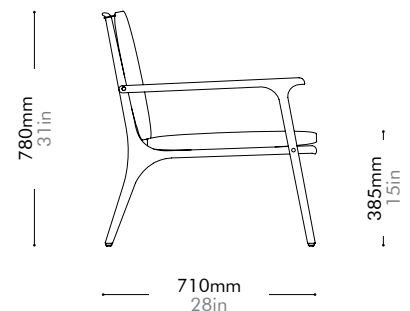

Rén Lounge Chair Two Seater by Space Copenhagen

RN-S121

Materials	Solid wood legs, stainless steel hairline gold, wood veneer frame, upholstered cushion, down filling		
Dimensions	W1400 x D710 x H780mm; SH: 385mm | W55" x D28" x H31"; SH: 15"		
Weight	23.0kg | 51lb		
Upholstery	2.8M | 55.0SF		
Shipping Volume	1.04CBM		
Pkg Dimensions	FCL	W1485 x D795 x H885mm; 32.95kg | W58" x D58" x H35"; 73lb	
	LCL/AIR	W1505 x D815 x H980mm; 47.21kg | W59" x D59" x H39"; 104lb	

Oak		Lead time: 10-12 weeks
COM/COL		¥533,000
Fabric	C	¥533,000
	B	¥584,000
	A	¥602,000
Leather	C	¥656,000
	B	¥752,000
	A	¥843,000
PU Leather		¥533,000

Walnut		Lead time: 10-12 weeks
COM/COL		¥631,000
Fabric	C	¥631,000
	B	¥683,000
	A	¥701,000
Leather	C	¥754,000
	B	¥851,000
	A	¥941,000
PU Leather		¥631,000