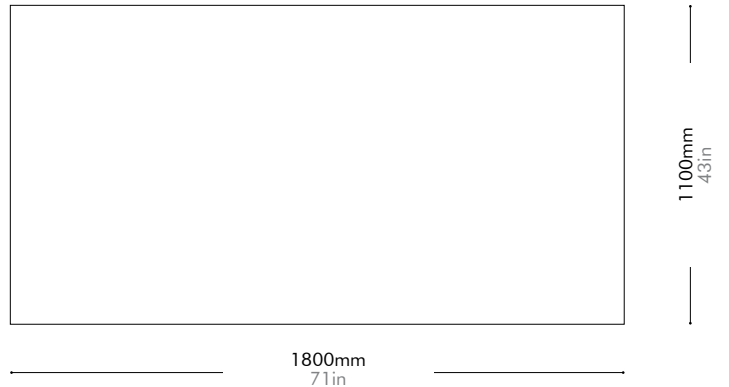

Lead time: 8 weeks

¥60,000

Lunar Dining Chair Small

by Space Copenhagen

LN-S221-S

Materials	Solid wood legs, upholstered moulded foam frame, upholstered cushion		
Dimensions	W600 x D510 x H780mm; SH: 470mm W24" x D20" x H31"; SH: 19"		
Weight	12.5kg 28lb		
Upholstery	2.1M 41.8SF		
Shipping Volume	0.40CBM		
Pkg Dimensions	FCL	W680 x D680 x H870mm; 18.51kg W27" x D27" x H34"; 41lb	
	LCL/AIR	W700 x D700 x H965mm; 24.20kg W28" x D28" x H38"; 53lb	