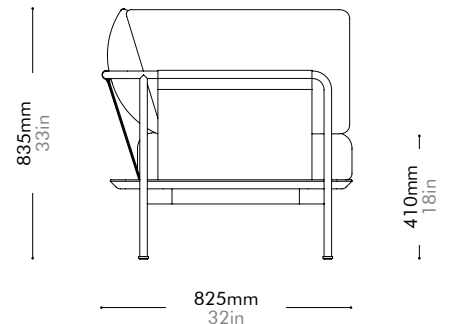

CR-S421-R2

Materials	Wood veneer base, steel black powder coat matt, upholstery
Dimensions	W2065 x D825 x H835mm; SH: 410mm | W81" x D32" x H33"; SH: 18"
Weight	72.0kg | 159lb
Upholstery	9.6M | 270.0SF
Shipping Volume	1.84CBM
Pkg Dimensions	FCL W2150 x D910 x H940mm; 86.29kg | W85" x D36" x H37"; 190lb
	LCL/AIR W2190 x D950 x H1030mm; 110.47kg | W86" x D37" x H41"; 244lb

Oak		Lead time: 10-12 weeks
COM/COL		¥600,000
Fabric	C	¥600,000
	B	¥796,000
	A	¥865,000
Leather	C	¥1,025,000
	B	¥1,365,000
	A	¥1,684,000
PU Leather		¥600,000

Walnut		Lead time: 10-12 weeks
COM/COL		¥657,000
Fabric	C	¥657,000
	B	¥853,000
	A	¥922,000
Leather	C	¥1,082,000
	B	¥1,422,000
	A	¥1,741,000
PU Leather		¥657,000