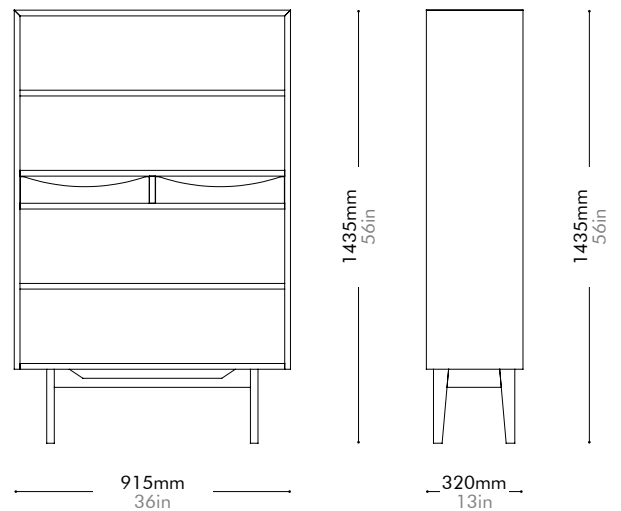

Risom Shelves

by Jens Risom

RI-SF110

Materials	Solid wood legs, wood veneer panels		
Dimensions	W915 x D320 x H1435mm | W36" x D13" x H56"		
Weight	42.0kg | 93lb		
Upholstery			
Shipping Volume	0.57CBM		
Pkg Dimensions	FCL	W980 x D385 x H1520mm; 53.91kg | W39" x D15" x H60"; 119lb	
	LCL/AIR	W1020 x D425 x H1610mm; 58.94kg | W40" x D17" x H63"; 130lb	

Oak	Lead time: 10-12 weeks	Walnut	Lead time: 10-12 weeks
	¥289,000		¥311,000