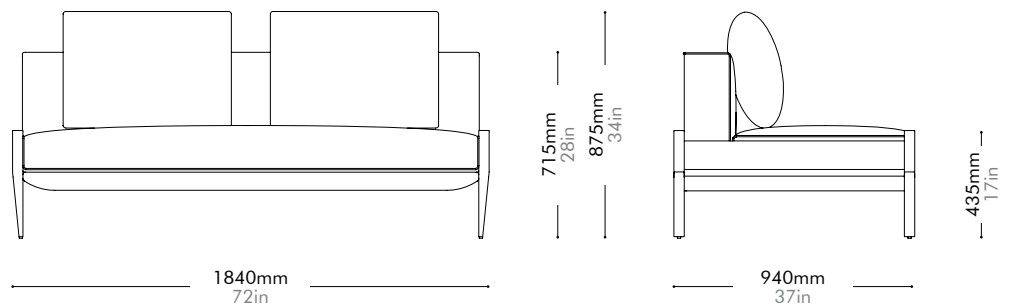

Float Sofa 2 Seater - Armless by Michele De Lucchi

FL-S421

Materials	Steel dark grey powder coat matt frame, upholstery	
Dimensions	W1840 x D940 x H715(875)mm; SH: 435mm | W72" x D37" x H28(34)"; SH: 17"	
Weight	75.0kg | 165lb	
Upholstery	7.5M | 175.0SF	
Shipping Volume	1.10CBM	
Pkg Dimensions	FCL	W1925 x D1025 x H560mm; 84.85kg | W76" x D40" x H22"; 187lb
	LCL/AIR	W1965 x D1065 x H650mm; 109.16kg | W77" x D42" x H26"; 241lb

Lead time: 10-12 weeks

COM/COL		¥708,000
Fabric	C	¥708,000
	B	¥924,000
	A	¥1,001,000
Leather	C	¥1,016,000
	B	¥1,286,000
	A	¥1,538,000
PU Leather		¥708,000