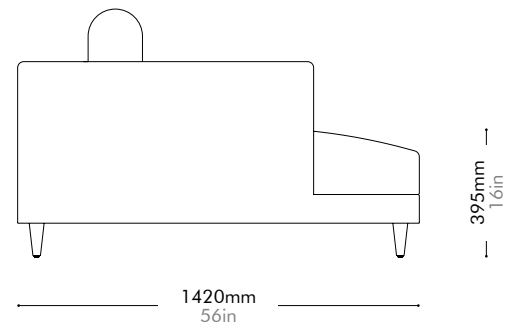

Atelier Small Chaise Lounge L-Leg by Space Copenhagen

AT-S461-L

Materials	Solid wood and plywood frame, upholstery		
Dimensions	W1020 x D1420 x H750mm; SH: 395mm | W40" x D56" x H30"; SH: 16"		
Weight	40.0kg | 88lb		
Upholstery	6.6M		
Shipping Volume	1.23CBM		
Pkg Dimensions	FCL	W1120 x D1520 x H720mm; 50.30kg | W44" x D60" x H28"; 111lb	
	LCL/AIR	W1140 x D1540 x H815mm; 70.70kg | W45" x D61" x H32"; 156lb	

Oak / Walnut Lead time: 10-12 weeks

COM/COL		¥394,000
Fabric	C	¥394,000
	B	¥538,000
	A	¥589,000