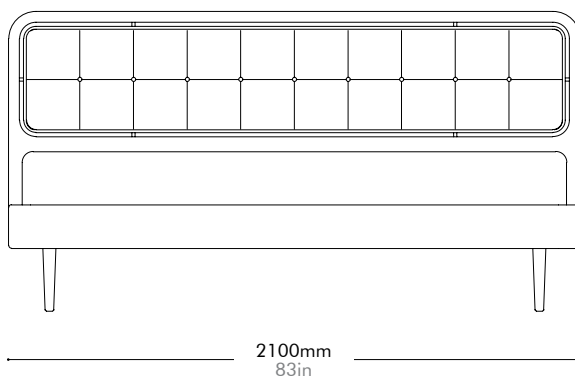

DA-B110-K

Materials	Stainless steel oil rubbed copper, steel black powder coat matt, solid wood with wood veneer frame, upholstery back		
Dimensions	W2100 x D2130 x H1100mm | W83" x D84" x H43"		
Weight	56.0kg | 123lb		
Upholstery	2.0M | 19.0SF		
Shipping Volume	0.17+0.77CBM		
Pkg Dimensions	FCL	W2180 x D240 x H330mm; 27.58kg | W86" x D9" x H13"; 61lb	
		W2200 x D1100 x H320mm; 40.95kg | W87" x D43" x H13"; 90lb	
	LCL/AIR	W2220 x D280 x H420mm; 34.80kg | W87" x D11" x H17"; 77lb	
		W2240 x D1140 x H410mm; 70.62kg | W88" x D45" x H16"; 156lb	

Oak		Lead time: 10-12 weeks
COM/COL		¥645,000
Fabric	C	¥645,000
	B	¥664,000
	A	¥671,000
Leather	C	¥672,000
	B	¥695,000
	A	¥717,000
PU Leather		¥645,000

Walnut		Lead time: 10-12 weeks
COM/COL		¥728,000
Fabric	C	¥728,000
	B	¥747,000
	A	¥754,000
Leather	C	¥755,000
	B	¥779,000
	A	¥801,000
PU Leather		¥728,000