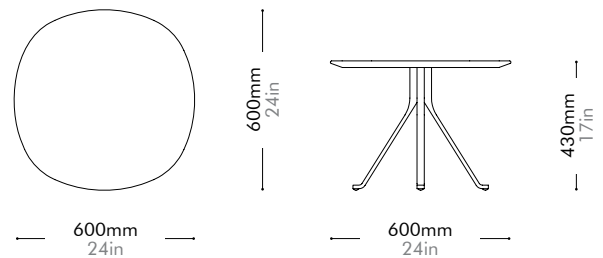

Materials	Wood veneer top, steel black powder coat sand brust	
Dimensions	C600 x H430mm C24" x H17"	
Weight	6.0kg 14lb	
Upholstery		
Shipping Volume	0.05+0.08CBM	
Pkg Dimensions	FCL	W680 x D680 x H110mm; 4.56kg W27" x D27" x H4"; 10lb
		W410 x D410 x H485mm; 5.0kg W16" x D16" x H19"; 11lb
	LCL/AIR	W700 x D700 x H205mm; 10.25kg W28" x D28" x H8"; 23lb
		W430 x D430 x H580mm; 7.15kg W17" x D17" x H23"; 16lb

Oak Lead time: 10-12 weeks

¥153,000

Walnut Lead time: 10-12 weeks

¥172,000

Blink Side Table - Stone Top by Yabu Pushelberg

BL-T110-600-ST

Materials	Stone top in gloss paint surface, steel black powder coat sand brus	
Dimensions	C600 x H430mm C24" x H17"	
Weight	14.5kg 32lb	
Upholstery		
Shipping Volume	0.11+0.08CBM	
Pkg Dimensions	FCL	W710 x D710 x H215mm; 20.46kg W28" x D28" x H8"; 45lb
		W410 x D410 x H485mm; 5.0kg W16" x D16" x H19"; 11lb
	LCL/AIR	W710 x D710 x H215mm; 20.46kg W28" x D28" x H8"; 45lb
		W430 x D430 x H580mm; 7.15kg W17" x D17" x H23"; 16lb

Stone A Lead time: 10-12 weeks

¥247,000

Stone B Lead time: 10-12 weeks

¥173,000

Blink Coffee Table - Wood Top by Yabu Pushelberg

BL-T210-1080-WD

Materials	Wood veneer top, steel black powder coat sand burst		
Dimensions	C1080 x H380mm C43" x H15"		
Weight	27.3kg 60lb		
Upholstery			
Shipping Volume	0.16+0.23CBM		
Pkg Dimensions	FCL	W1160 x D1160 x H120mm; 22.4kg W46" x D46" x H5"; 49lb	
		W730 x D730 x H430mm; 12.36kg W29" x D29" x H17"; 27lb	
	LCL/AIR	W1180 x D1180 x H215mm; 38.58kg W46" x D46" x H8"; 85lb	
		W750 x D750 x H525mm; 18.9kg W30" x D30" x H21"; 42lb	