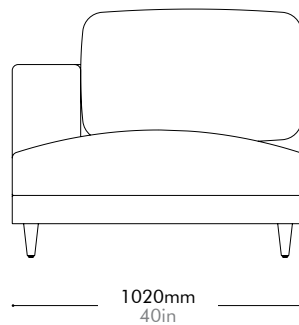

Atelier Small Chaise Lounge L-Leg by Space Copenhagen

AT-S461-L

Materials	Solid wood and plywood frame, upholstery		
Dimensions	W1020 x D1420 x H750mm; SH: 395mm | W40" x D56" x H30"; SH: 16"		
Weight	40.0kg | 88lb		
Upholstery	6.6M		
Shipping Volume	1.23CBM		
Pkg Dimensions	FCL	W1120 x D1520 x H720mm; 50.30kg | W44" x D60" x H28"; 111lb	
	LCL/AIR	W1140 x D1540 x H815mm; 70.70kg | W45" x D61" x H32"; 156lb	

Oak / Walnut Lead time: 10-12 weeks

COM/COL		¥394,000
Fabric	C	¥394,000
	B	¥538,000
	A	¥589,000