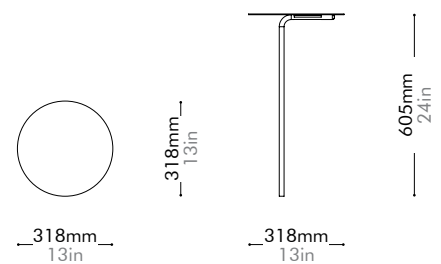

Discipline Sofa Side Table by Neri&Hu

DS-S400-A1

Materials	Stainless steel hairline aged gold	
Dimensions	W318 x D318 x H605mm | W13" x D13" x H24"	
Weight	2.0kg | 4lb	
Upholstery		
Shipping Volume	0.08CBM	
Pkg Dimensions	FCL	W640 x D360 x H360mm; 3.80kg | W25" x D14" x H14"; 8lb
	LCL/AIR	W680 x D400 x H450mm; 6.96kg | W27" x D16" x H18"; 15lb

Metal Lead time: 10-12 weeks

¥66,000