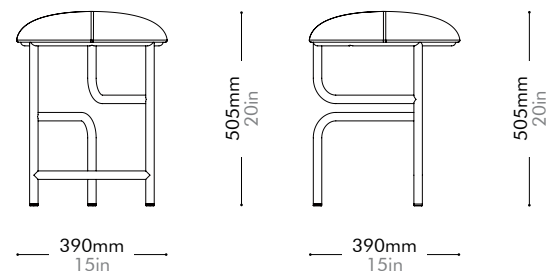

Oak Lead time: 10-12 weeks

¥86,000

Walnut Lead time: 10-12 weeks

¥97,000

Blend Stool High by Nendo

BD-S610-H

Materials	Steel black powder coat matt frame, solid wood seat
Dimensions	C390 x H625mm; SH: 625mm W15" x D15" x H25"; SH: 25"
Weight	7.0kg 15lb
Upholstery	
Shipping Volume	0.15CBM
Pkg Dimensions	FCL W455 x D455 x H710mm; 10.39kg W18" x D18" x H28"; 23lb
	LCL/AIR W495 x D495 x H800mm; 13.24kg W19" x D19" x H31"; 29lb

Oak Lead time: 10-12 weeks
¥90,000

Walnut Lead time: 10-12 weeks
¥100,000

Blend Stool U

by Nendo

BD-S620-UP

Materials	Steel black powder coat matt frame, upholstered seat	
Dimensions	C390 x H505mm; SH: 505mm W15" x D15" x H20"; SH:20"	
Weight	6.0kg 13lb	
Upholstery	0.5M 5.0SF	
Shipping Volume	0.12CBM	
Pkg Dimensions	FCL	W455 x D455 x H590mm; 8.73kg W18" x D18" x H23"; 19lb
	LCL/AIR	W495 x D495 x H680mm; 11.58kg W19" x D19" x H27"; 26lb

Lead time: 10-12 weeks

COM/COL		¥78,000
Fabric	C	¥78,000
	B	¥88,000
	A	¥98,000
Leather	C	¥89,000
	B	¥103,000
	A	¥114,000
PU Leather		¥78,000

Blink

Dining Chair

by Yabu Pushelberg

BL-S210

Materials	Stainless steel hairline gold, steel black powder coat sand brush, upholstery	
Dimensions	W545 x D515 x H690mm; SH: 480mm W21" x D20" x H27"; SH: 19"	
Weight	9.0kg 20lb	
Upholstery	1.3M 24.2SF	
Shipping Volume	0.30CBM	
Pkg Dimensions	FCL	W600 x D600 x H830mm; 14.11kg W24" x D24" x H33"; 31lb
	LCL/AIR	W620 x D620 x H925mm; 18.58kg W24" x D24" x H36"; 41lb