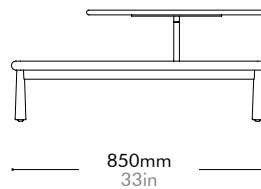

Arc Coffee Table

by Hallgeir
Homstvedt

AR-T210

Materials	Wood veneer top, steel black powder coat matt, stone top in matt paint surface
Dimensions	W850 x D850 x H370mm | W33" x D33" x H15"
Weight	35.0kg | 77lb
Upholstery	
Shipping Volume	0.23CBM
Pkg Dimensions	FCL W915 x D915 x H275mm; 38.54kg | W36" x D36" x H11"; 85lb LCL/AIR W935 x D935 x H370mm; 48.70kg | W37" x D37" x H15"; 107lb

Oak	Lead time: 10-12 weeks
Stone A	¥299,000
Stone B	¥271,000

Walnut	Lead time: 10-12 weeks
Stone A	¥307,000
Stone B	¥279,000