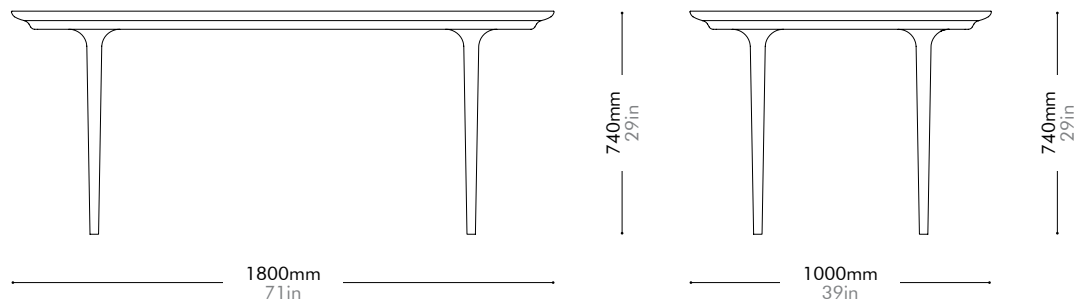

Lunar Dining Table W1800 - Stone Top by Space Copenhagen

LN-T410-1800-ST

Materials	Solid wood legs, stone top in gloss paint surface	
Dimensions	W1800 x D1000 x H740mm | W71" x D39" x H29"	
Weight	56.0kg | 123lb	
Upholstery		
Shipping Volume	0.51 + 0.15CBM	
Pkg Dimensions	FCL	W1910 x D1110 x H240mm; 82.16kg | W75" x D44" x H9"; 181lb
		W430 x D430 x H825mm; 12.47kg | W17" x D17" x H32"; 27lb
Pkg Dimensions	LCL/AIR	W1910 x D1110 x H240mm; 82.16kg | W75" x D44" x H9"; 181lb
		W430 x D430 x H825mm; 12.47kg | W17" x D17" x H32"; 27lb

Oak	Lead time: 10-12 weeks	Walnut	Lead time: 10-12 weeks
Stone B	¥675,000	Stone B	¥710,000
Stone A	¥866,000	Stone A	¥901,000