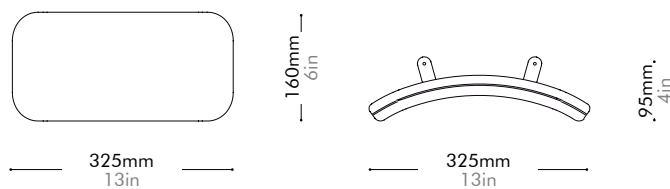

Materials	Upholstery, steel black powder coat matt
Dimensions	W325 x D95 x H160mm W13" x D4" x H6"
Weight	0.6kg 1lb
Upholstery	0.35M 4.5SF
Shipping Volume	
Pkg Dimensions	

Lead time: 10-12 weeks

COM/COL		¥27,000
Fabric	C	¥27,000
	B	¥34,000
	A	¥36,000
Leather	C	¥32,000
	B	¥37,000
	A	¥42,000
PU Leather		¥27,000