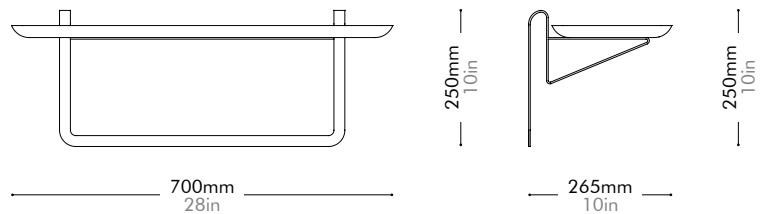

Utility Shelf Extension by Neri&Hu

UT-S400-A1

Materials	Solid wood and wood veneer top, stainless steel hairline aged gold / steel black powder coat matt
Dimensions	W700 x D265 x H250mm | W28" x D10" x H10"
Weight	1.5kg | 3lb
Upholstery	
Shipping Volume	
Pkg Dimensions	

Oak	Lead time: 10-12 weeks
	¥86,000

Walnut	Lead time: 10-12 weeks
	¥92,000