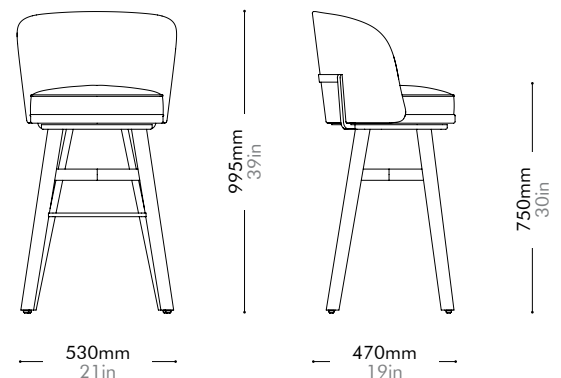

Mr.B Swivel Bar Chair by Neri&Hu

MB-S310-750

Materials	Stainless steel hairline gold, solid wood frame, upholstery		
Dimensions	W530 x D470 x H995mm; SH: 750mm | W21" x D19" x H39"; SH: 30"		
Weight	13.0kg | 29lb		
Upholstery	1.43M | 27.5SF		
Shipping Volume	0.34CBM		
Pkg Dimensions	FCL	W595 x D535 x H1080mm; 19.76kg | W23" x D21" x H43"; 44lb	
	LCL/AIR	W615 x D555 x H1175mm; 23.73kg | W24" x D22" x H46"; 52lb	

Oak Lead time: 10-12 weeks

COM/COL		¥243,000
Fabric	C	¥243,000
	B	¥274,000
	A	¥284,000
Leather	C	¥281,000
	B	¥314,000
	A	¥346,000
PU Leather		¥243,000

Walnut Lead time: 10-12 weeks

COM/COL		¥260,000
Fabric	C	¥260,000
	B	¥290,000
	A	¥301,000
Leather	C	¥297,000
	B	¥331,000
	A	¥363,000
PU Leather		¥260,000