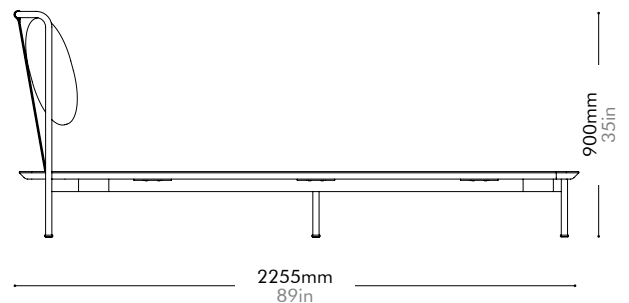

Crawford Bed

Queen Size

by Tom Fereday

CR-B110-Q

Materials	Wood veneer base, steel black powder coat matt, upholstery		
Dimensions	W2065 x D2255 x H900mm | W81" x D89" x H35"		
Weight	81.0kg | 179lb		
Upholstery	4.5M | 72.0SF		
Shipping Volume	0.33+0.43CBM		
Pkg Dimensions	FCL	W2160 x D985 x H155mm; 53.60kg | W85" x D39" x H6"; 118lb	
		W1980 x D465 x H465mm; 39.68kg | W78" x D18" x H18"; 88lb	
	LCL/AIR	W2200 x D1025 x H245mm; 79.80kg | W87" x D40" x H10"; 176lb	
		W2020 x D505 x H555mm; 51.54kg | W80" x D20" x H22"; 114lb	

Oak		Lead time: 10-12 weeks
COM/COL		¥511,000
Fabric	C	¥511,000
	B	¥607,000
	A	¥641,000
Leather	C	¥604,000
	B	¥694,000
	A	¥778,000
PU Leather		¥511,000

Walnut		Lead time: 10-12 weeks
COM/COL		¥592,000
Fabric	C	¥592,000
	B	¥688,000
	A	¥722,000
Leather	C	¥685,000
	B	¥775,000
	A	¥860,000
PU Leather		¥592,000