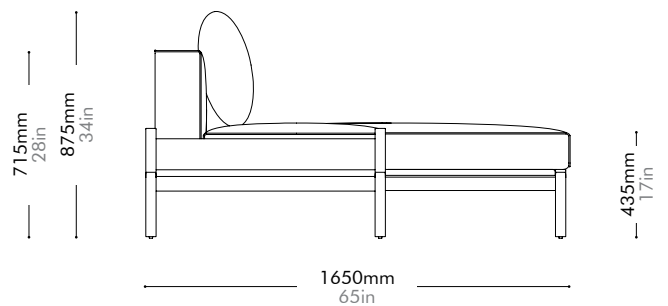

FL-S441-R

Materials	Steel dark grey powder coat matt frame, upholstery		
Dimensions	W2525 x D1650 x H715(875)mm; SH: 435mm | W99" x D65" x H28(34)"; SH: 17"		
Weight	115.5kg | 255lb		
Upholstery	17.0M | 320.0SF		
Shipping Volume	1.98CBM		
Pkg Dimensions	FCL	W2610 x D1025 x H740mm; 130.28kg | W103" x D40" x H29"; 287lb	
	LCL/AIR	W2650 x D1065 x H830mm; 163.08kg | W104" x D42" x H33"; 360lb	

Lead time: 10-12 weeks

COM/COL		¥1,139,000
Fabric	C	¥1,139,000
	B	¥1,607,000
	A	¥1,772,000
Leather	C	¥1,663,000
	B	¥2,149,000
	A	¥2,605,000
PU Leather		¥1,139,000