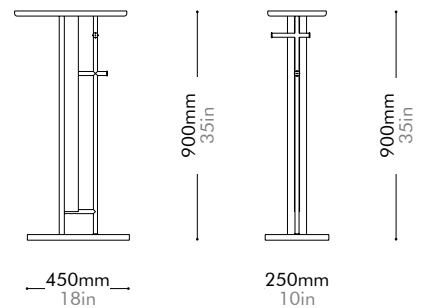

Oak Lead time: 10-12 weeks

¥138,000

Walnut Lead time: 10-12 weeks

¥162,000

Inter Coat Hanger by Neri&Hu

IT-V110

Materials	Solid wood frame, stainless steel oil rubbed copper, steel black powder coat matt		
Dimensions	W470 x D290 x H1800mm W19" x D11" x H71"		
Weight	12.0kg 26lb		
Upholstery			
Shipping Volume	0.36CBM		
Pkg Dimensions	FCL	W535 x D355 x H1885mm; 25.55kg W21" x D14" x H74"; 56lb	
	LCL/AIR	W555 x D375 x H1980mm; 27.97kg W22" x D15" x H78"; 62lb	