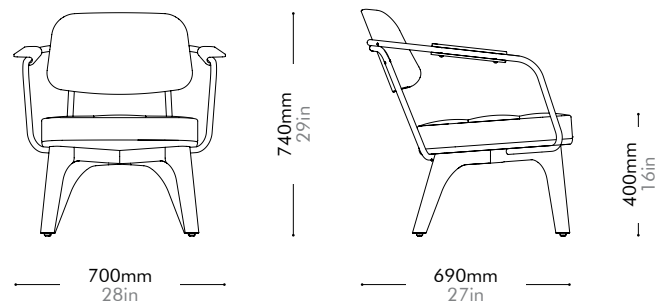

Utility Lounge Chair - Half Back by Neri&Hu

UT-S111-H

Materials	Solid wood legs, veneer plywood panel, steel hairline aged gold, upholstery		
Dimensions	W700 x D690 x H740mm; SH: 400mm | W28" x D27" x H29"; SH: 16"		
Weight	10.0kg | 22lb		
Upholstery	1.1M | 23.1SF		
Shipping Volume	0.48CBM		
Pkg Dimensions	FCL	W765 x D755 x H825mm; 16.28kg | W30" x D30" x H32"; 36lb	
	LCL/AIR	W785 x D775 x H920mm; 23.35kg | W31" x D31" x H36"; 51lb	

Oak Lead time: 10-12 weeks

COM/COL		¥250,000
Fabric	C	¥250,000
	B	¥271,000
	A	¥278,000
Leather	C	¥279,000
	B	¥305,000
	A	¥329,000
PU Leather		¥250,000

Walnut Lead time: 10-12 weeks

COM/COL		¥257,000
Fabric	C	¥257,000
	B	¥279,000
	A	¥286,000
Leather	C	¥287,000
	B	¥313,000
	A	¥337,000
PU Leather		¥257,000