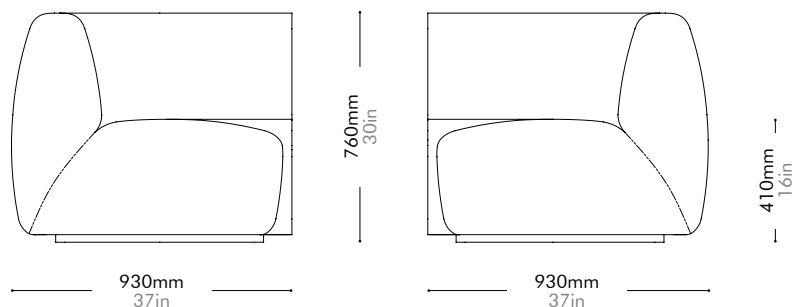

Infinity Corner

by Space
Copenhagen

IF-S420

Materials	Solid wood and plywood frame, upholstery		
Dimensions	W930 x D930 x H760mm; SH: 410mm | W37" x D37" x H30"; SH: 16"		
Weight	37.0kg | 82lb		
Upholstery	4.4M | 68.0SF		
Shipping Volume	0.84CBM		
Pkg Dimensions	FCL	W995 x D995 x H845mm; 45.46kg | W39" x D39" x H33"; 100lb	
	LCL/AIR	W1015 x D1015 x H940mm; 57.44kg | W40" x D40" x H37"; 127lb	

Lead time: 10-12 weeks

COM/COL		¥373,000
Fabric	C	¥373,000
	B	¥447,000
	A	¥473,000
Leather	C	¥445,000
	B	¥515,000
	A	¥581,000
PU Leather		¥373,000