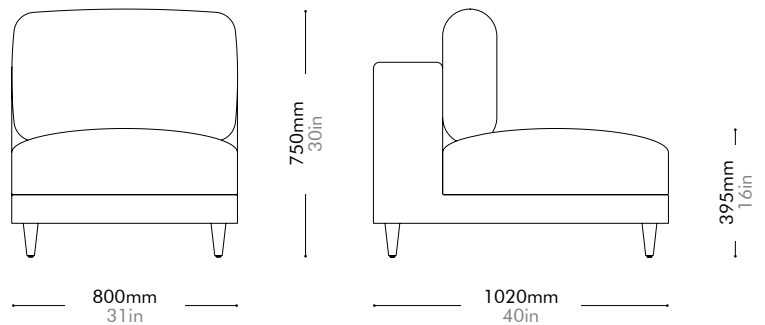

Oak / Walnut Lead time: 10-12 weeks

COM/COL		¥394,000
Fabric	C	¥394,000
	B	¥538,000
	A	¥589,000

Atelier Small Ottoman-Skirt by Space Copenhagen

AT-S520

Materials	Solid wood and plywood frame, upholstery	
Dimensions	W800 x D800 x H395mm; SH: 395mm W31" x D31" x H16"; SH: 16"	
Weight	12.0kg 26lb	
Upholstery	2.2M	
Shipping Volume	0.36CBM	
Pkg Dimensions	FCL	W865 x D865 x H480mm; 16.52kg W34" x D34" x H19"; 36lb
	LCL/AIR	W885 x D885 x H575mm; 25.62kg W35" x D35" x H23"; 56lb

Oak / Walnut Lead time: 10-12 weeks

COM/COL		¥189,000
Fabric	C	¥189,000
	B	¥243,000
	A	¥262,000

Atelier Small Center-Leg by Space Copenhagen

AT-S441

Materials	Solid wood and plywood frame, upholstery		
Dimensions	W800 x D1020 x H750mm; SH: 395mm W31" x D40" x H30"; SH: 16"		
Weight	20.0kg 44lb		
Upholstery	5.0M		
Shipping Volume	0.73CBM		
Pkg Dimensions	FCL	W900 x D1120 x H720mm; 27.45kg W35" x D44" x H28"; 61lb	
	LCL/AIR	W920 x D1140 x H815mm; 39.64kg W36" x D45" x H32"; 87lb	

Oak / Walnut Lead time: 10-12 weeks

COM/COL		¥264,000
Fabric	C	¥264,000
	B	¥357,000
	A	¥390,000

Atelier Small Corner-Leg by Space Copenhagen

AT-S451

Materials	Solid wood and plywood frame, upholstery		
Dimensions	W1020 x D1020 x H750mm; SH: 395mm W40" x D40" x H30"; SH: 16"		
Weight	30.0kg 66lb		
Upholstery	5.5M		
Shipping Volume	0.90CBM		
Pkg Dimensions	FCL	W1120 x D1120 x H720mm; 38.46kg W44" x D44" x H28"; 85lb	
	LCL/AIR	W1140 x D1140 x H815mm; 53.57kg W45" x D45" x H32"; 118lb	