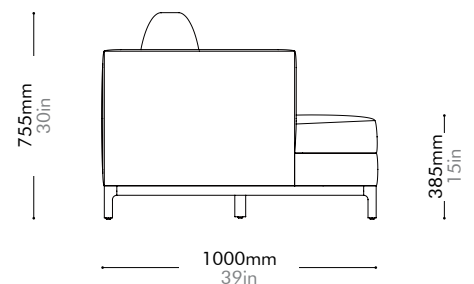

QI-S430

Materials	Solid wood base, upholstery		
Dimensions	W2500 x D1000 x H755mm; SH: 385mm | W98" x D39" x H30"; SH: 15"		
Weight	112.0kg | 247lb		
Upholstery	15.4M | 341.OSF		
Shipping Volume	2.05CBM		
Pkg Dimensions	FCL	W2585 x D1085 x H730mm; 127.04kg | W102" x D43" x H29"; 280lb	
	LCL/AIR	W2605 x D1105 x H825mm; 160.49kg | W103" x D44" x H32"; 354lb	

Oak		Lead time: 10-12 weeks
COM/COL		¥855,000
Fabric	C	¥855,000
	B	¥1,192,000
	A	¥1,311,000
Leather	C	¥1,355,000
	B	¥1,787,000
	A	¥2,192,000
PU Leather		¥855,000

Walnut		Lead time: 10-12 weeks
COM/COL		¥884,000
Fabric	C	¥884,000
	B	¥1,221,000
	A	¥1,340,000
Leather	C	¥1,384,000
	B	¥1,816,000
	A	¥2,221,000
PU Leather		¥884,000