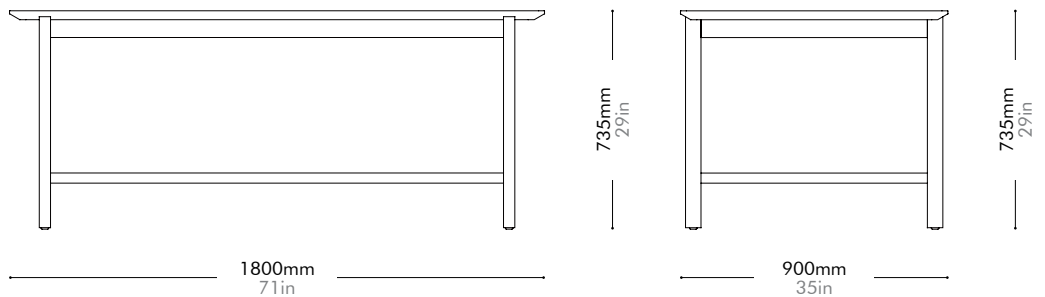

Aya Lounge Chair by OEO Studio

AY-S111

Materials	Solid wood frame, upholstery	
Dimensions	W695 x D660 x H715mm; SH: 405mm W27" x D26" x H28"; SH: 16"	
Weight	14.0kg 31lb	
Upholstery	2.8M 47.0SF	
Shipping Volume	0.44CBM	
Pkg Dimensions	FCL	W760 x D725 x H800mm; 19.95kg W30" x D29" x H31"; 44lb
	LCL/AIR	W800 x D765 x H890mm; 27.06kg W31" x D30" x H35"; 60lb

Aya Dining Table W1800 by OEO Studio

AY-T410-1800

Materials	Solid wood frame, wood veneer top, blackened stainless steel		
Dimensions	W1800 x D900 x H735mm W71" x D35" x H29"		
Weight	50.0kg 110lb		
Upholstery			
Shipping Volume	0.37CBM		
Pkg Dimensions	FCL	W1900 x D1140 x H170mm; 56.78kg W75" x D45" x H7"; 125lb	
	LCL/AIR	W1940 x D1180 x H260mm; 83.38kg W76" x D46" x H10"; 184lb	

Oak	Lead time: 10-12 weeks
	¥358,000

Walnut	Lead time: 10-12 weeks
	¥417,000

Aya Dining Table W2400 by OEO Studio

AY-T410-2400

Materials	Solid wood frame, wood veneer top, blackened stainless steel		
Dimensions	W2400 x D900 x H735mm W94" x D35" x H29"		
Weight	57.0kg 126lb		
Upholstery			
Shipping Volume	0.48CBM		
Pkg Dimensions	FCL	W2500 x D1140 x H170mm; 65.74kg W98" x D45" x H7"; 145lb	
	LCL/AIR	W2540 x D1180 x H260mm; 100.57kg W100" x D46" x H10"; 222lb	