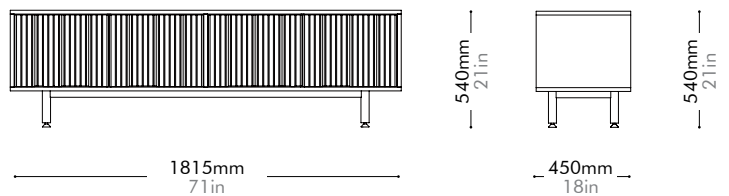

Walnut Lead time: 10-12 weeks

¥384,000

¥422,000

Seiton Cabinet High by OEO Studio

SE-C110-H

Materials	Solid wood with wood veneer panels, steel black powder coat matt		
Dimensions	W1815 x D450 x H900mm W71" x D18" x H35"		
Weight	67.0kg 148lb		
Upholstery			
Shipping Volume	1.00CBM		
Pkg Dimensions	FCL	W1900 x D535 x H985mm; 77.96kg W75" x D21" x H39"; 172lb	
	LCL/AIR	W1920 x D555 x H1080mm; 90.35kg W76" x D22" x H43"; 199lb	