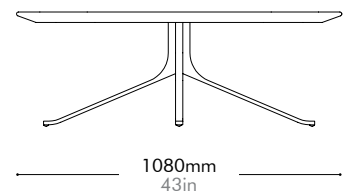

Oak Lead time: 10-12 weeks

¥153,000

Walnut Lead time: 10-12 weeks

¥172,000

Blink Side Table - Stone Top by Yabu Pushelberg

BL-T110-600-ST

Materials	Stone top in gloss paint surface, steel black powder coat sand brus	
Dimensions	C600 x H430mm C24" x H17"	
Weight	14.5kg 32lb	
Upholstery		
Shipping Volume	0.11+0.08CBM	
Pkg Dimensions	FCL	W710 x D710 x H215mm; 20.46kg W28" x D28" x H8"; 45lb
		W410 x D410 x H485mm; 5.0kg W16" x D16" x H19"; 11lb
	LCL/AIR	W710 x D710 x H215mm; 20.46kg W28" x D28" x H8"; 45lb
		W430 x D430 x H580mm; 7.15kg W17" x D17" x H23"; 16lb

Stone A Lead time: 10-12 weeks

¥247,000

Stone B Lead time: 10-12 weeks

¥173,000

Blink Coffee Table - Wood Top by Yabu Pushelberg

BL-T210-1080-WD

Materials	Wood veneer top, steel black powder coat sand burst		
Dimensions	C1080 x H380mm C43" x H15"		
Weight	27.3kg 60lb		
Upholstery			
Shipping Volume	0.16+0.23CBM		
Pkg Dimensions	FCL	W1160 x D1160 x H120mm; 22.4kg W46" x D46" x H5"; 49lb	
		W730 x D730 x H430mm; 12.36kg W29" x D29" x H17"; 27lb	
	LCL/AIR	W1180 x D1180 x H215mm; 38.58kg W46" x D46" x H8"; 85lb	
		W750 x D750 x H525mm; 18.9kg W30" x D30" x H21"; 42lb	

Oak Lead time: 10-12 weeks

¥245,000

Walnut Lead time: 10-12 weeks

¥291,000

Blink Coffee Table - Stone Top by Yabu Pushelberg

BL-T210-1080-ST

Materials	Stone top in gloss paint surface, steel black powder coat sand brus		
Dimensions	C1080 x H380mm C43" x H15"		
Weight	57.6kg 127lb		
Upholstery			
Shipping Volume	0.32+0.23CBM		
Pkg Dimensions	FCL	W1190 x D1190 x H225mm; 70.56kg W47" x D47" x H9"; 156lb	
		W730 x D730 x H430mm; 12.36kg W29" x D29" x H17"; 27b	
	LCL/AIR	W1190 x D1190 x H225mm; 70.56kg W47" x D47" x H9"; 156lb	
		W750 x D750 x H525mm; 18.9kg W30" x D30" x H21"; 42lb	