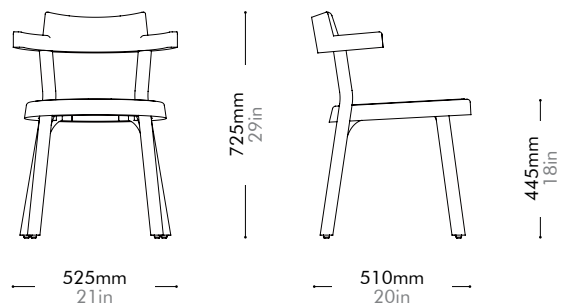

Pagoda Chair Cane - Silver Aluminum Leg by BassamFellows

PA-S220-AL1

Materials	Solid wood frame, cane, aluminum alloy		
Dimensions	W525 x D510 x H725mm; SH: 445mm | W21" x D20" x H29"; SH: 18"		
Weight	5.5kg | 12lb		
Upholstery			
Shipping Volume	0.06CBM		
Pkg Dimensions	FCL	W705 x D567 x H155mm; 7.05kg | W28" x D22" x H6"; 16lb	
	LCL/AIR	W745 x D607 x H245mm; 12.31kg | W29" x D27" x H10"; 27lb	

Oak	Lead time: 10-12 weeks	Walnut	Lead time: 10-12 weeks
	¥201,000		¥228,000