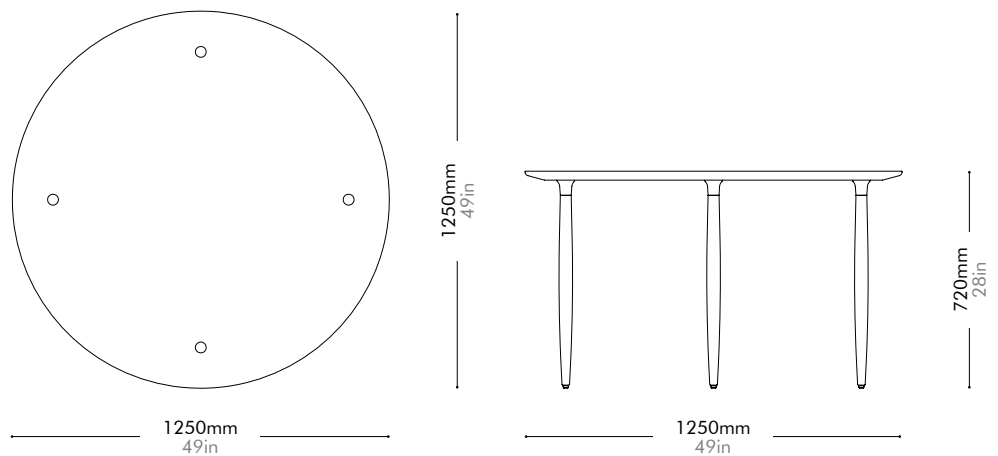

Slow Dining Table by Space Copenhagen

SL-T410-1250

Materials	Solid wood frame, wood veneer top, stainless steel oil rubbed copper	
Dimensions	C1250 x H720mm | C49" x H28"	
Weight	25.0kg | 55lb	
Upholstery		
Shipping Volume	0.18 + 0.12CBM	
Pkg Dimensions	FCL	W1325 x D1325 x H105mm; 22.11kg | W52" x D52" x H4"; 49lb
		W373 x D423 x H763mm; 13.53kg | W15" x D17" x H30"; 30lb
	LCL/AIR	W1345 x D1345 x H200mm; 43.13kg | W53" x D53" x H8"; 95lb
		W373 x D423 x H763mm; 15.36kg | W15" x D17" x H30"; 34lb

Oak   Lead time: 10-12 weeks

¥428,000

Walnut   Lead time: 10-12 weeks

¥503,000