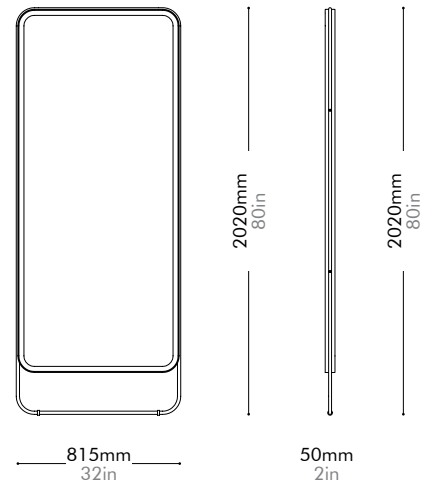

Utility Long Mirror Large by Neri&Hu

UT-M120-L

Materials	Solid wood flame, steel hairline aged gold, mirror	
Dimensions	W815 x D50 x H2020mm | W32" x D2" x H80"	
Weight	28.0kg | 62lb	
Upholstery		
Shipping Volume	0.30CBM	
Pkg Dimensions	FCL/LCL/AIR	W2200 x D921 x H150mm; 56.08kg | W87" x D36" x H6"; 124lb

Oak	Lead time: 10-12 weeks
	¥282,000

Walnut	Lead time: 10-12 weeks
	¥313,000