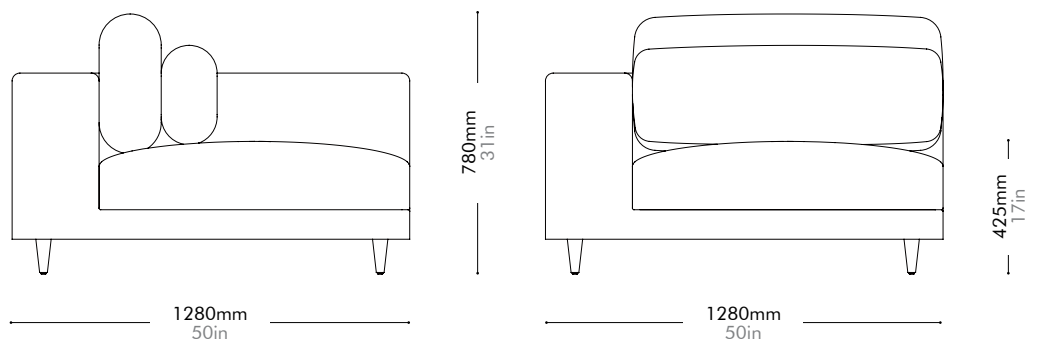

Atelier Corner-Leg by Space Copenhagen

AT-S421

Materials	Solid wood and plywood frame, upholstery		
Dimensions	W1280 x D1280 x H780mm; SH: 425mm | W50" x D50" x H31"; SH: 17"		
Weight	45.0kg | 99lb		
Upholstery	9.1M		
Shipping Volume	1.43CBM		
Pkg Dimensions	FCL	W1380 x D1380 x H750mm; 56.34kg | W54" x D54" x H30"; 124lb	
	LCL/AIR	W1400 x D1400 x H845mm; 79.12kg | W55" x D55" x H33"; 174lb	

Oak / Walnut Lead time: 10-12 weeks

COM/COL		¥415,000
Fabric	C	¥415,000
	B	¥609,000
	A	¥677,000