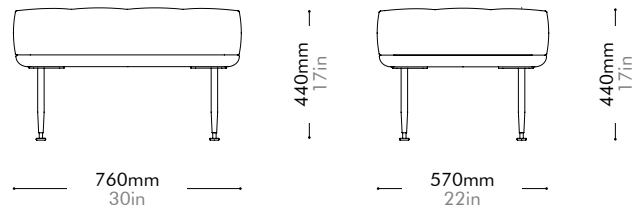

Utility Ottoman

by Neri&Hu

UT-S510

Materials	Wood veneer base, stainless steel hairline aged gold / steel black powder coat matt, upholstery	
Dimensions	W760 x D570 x H440mm; SH: 440mm | W30" x D22" x H17"; SH: 17"	
Weight	8.0kg | 18lb	
Upholstery	2.0M | 38.5SF	
Shipping Volume	0.19CBM	
Pkg Dimensions	FCL	W825 x D635 x H355mm; 10.92kg | W32" x D25" x H14"; 24lb
	LCL/AIR	W845 x D655 x H450mm; 17.35kg | W33" x D26" x H18"; 38lb

Oak		Lead time: 10-12 weeks
COM/COL		¥259,000
Fabric	C	¥259,000
	B	¥300,000
	A	¥314,000
Leather	C	¥314,000
	B	¥363,000
	A	¥408,000
PU Leather		¥259,000

Walnut		Lead time: 10-12 weeks
COM/COL		¥304,000
Fabric	C	¥304,000
	B	¥344,000
	A	¥359,000
Leather	C	¥358,000
	B	¥407,000
	A	¥452,000
PU Leather		¥304,000