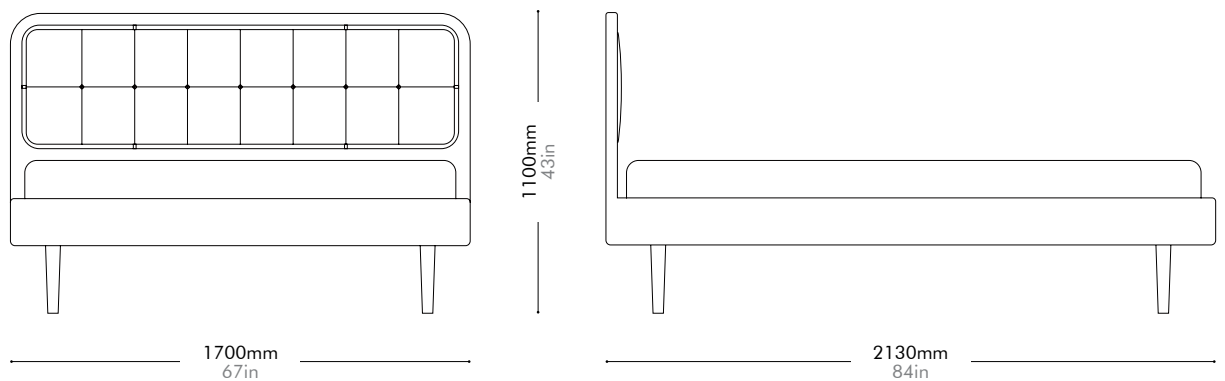

Dawn Bed

Double Size

by Space
Copenhagen

DA-B110-D

Materials	Stainless steel oil rubbed copper, steel black powder coat matt, solid wood with wood veneer frame, upholstery back		
Dimensions	W1700 x D2130 x H1100mm W67" x D84" x H43"		
Weight	48.0kg 106lb		
Upholstery	1.8M 15.0SF		
Shipping Volume	0.16+0.63CBM		
Pkg Dimensions	FCL	W2080 x D240 x H330mm; 23.43kg W82" x D9" x H13"; 52lb	
		W1800 x D1100 x H320mm; 35.53kg W71" x D43" x H13"; 78lb	
	LCL/AIR	W2120 x D280 x H420mm; 30.33kg W83" x D11" x H17"; 67lb	
		W1840 x D1140 x H410mm; 59.90kg W72" x D45" x H16"; 132lb	

Dawn Bed

Queen Size

by Space Copenhagen

DA-B110-Q

Materials	Stainless steel oil rubbed copper, steel black powder coat matt, solid wood with wood veneer frame, upholstery back		
Dimensions	W1900 x D2130 x H1100mm W75" x D84" x H43"		
Weight	52.0kg 115lb		
Upholstery	1.9M 17.0SF		
Shipping Volume	0.16+0.70CBM		
Pkg Dimensions	FCL	W2080 x D240 x H330mm; 25.43kg W82" x D9" x H13"; 56lb	
		W2000 x D1100 x H320mm; 38.24kg W79" x D43" x H13"; 84lb	
	LCL/AIR	W2120 x D280 x H420mm; 32.33kg W83" x D11" x H17"; 71lb	
		W2040 x D1140 x H410mm; 65.26kg W80" x D45" x H16"; 144lb	