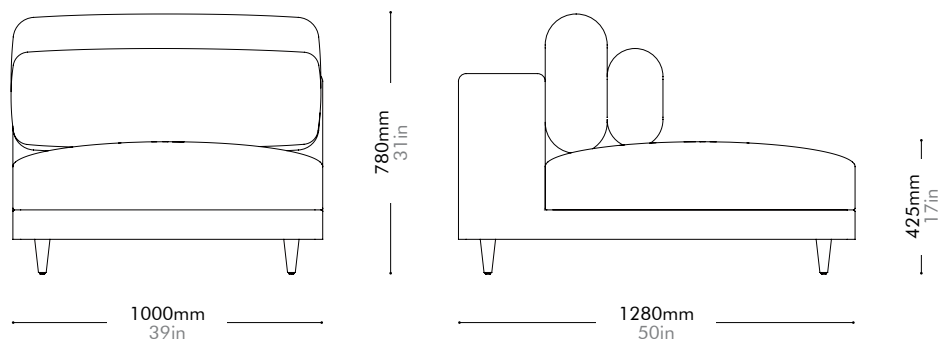

Oak / Walnut Lead time: 10-12 weeks

COM/COL		¥247,000
Fabric	C	¥247,000
	B	¥320,000
	A	¥346,000

Atelier Center- Leg by Space Copenhagen

AT-S411

Materials	Solid wood and plywood frame, upholstery		
Dimensions	W1000 x D1280 x H780mm; SH: 425mm W39" x D50" x H31"; SH: 17"		
Weight	30.0kg 66lb		
Upholstery	7.3M		
Shipping Volume	1.14CBM		
Pkg Dimensions	FCL	W1100 x D1380 x H750mm; 39.85kg W43" x D54" x H29"; 88lb	
	LCL/AIR	W1120 x D1400 x H845mm; 58.07kg W44" x D55" x H33"; 128lb	

Oak / Walnut Lead time: 10-12 weeks

COM/COL		¥361,000
Fabric	C	¥361,000
	B	¥515,000
	A	¥569,000

Atelier Corner-Leg by Space Copenhagen

AT-S421

Materials	Solid wood and plywood frame, upholstery		
Dimensions	W1280 x D1280 x H780mm; SH: 425mm W50" x D50" x H31"; SH: 17"		
Weight	45.0kg 99lb		
Upholstery	9.1M		
Shipping Volume	1.43CBM		
Pkg Dimensions	FCL	W1380 x D1380 x H750mm; 56.34kg W54" x D54" x H30"; 124lb	
	LCL/AIR	W1400 x D1400 x H845mm; 79.12kg W55" x D55" x H33"; 174lb	