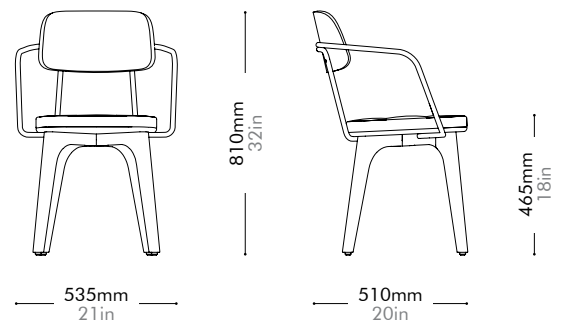

Utility Armchair V by Neri&Hu

UT-S211-WD

Materials	Solid wood legs, plywood panel, steel hairline aged gold, upholstery		
Dimensions	W535 x D510 x H810mm; SH: 465mm | W35.5" x D33.5" x H31"; SH: 15"		
Weight	7.5kg | 17lb		
Upholstery	0.3M | 5.5SF		
Shipping Volume	0.30CBM		
Pkg Dimensions	FCL	W600 x D600 x H830mm; 12.61kg | W24" x D24" x H33"; 28lb	
	LCL/AIR	W620 x D620 x H925mm; 17.08kg | W24" x D24" x H36"; 38lb	

Oak		Lead time: 10-12 weeks
COM/COL		¥152,000
Fabric	C	¥152,000
	B	¥159,000
	A	¥162,000
Leather	C	¥159,000
	B	¥166,000
	A	¥172,000
PU Leather		¥152,000

Walnut		Lead time: 10-12 weeks
COM/COL		¥171,000
Fabric	C	¥171,000
	B	¥178,000
	A	¥180,000
Leather	C	¥178,000
	B	¥184,000
	A	¥191,000
PU Leather		¥171,000