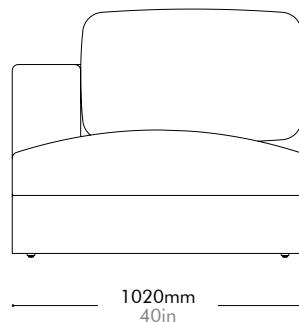

Atelier Small Chaise Lounge L-Skirt by Space Copenhagen

AT-S460-L

Materials	Solid wood and plywood frame, upholstery		
Dimensions	W1020 x D1420 x H750mm; SH: 395mm | W40" x D56" x H30"; SH: 16"		
Weight	40.0kg | 88lb		
Upholstery	6.6M		
Shipping Volume	1.23CBM		
Pkg Dimensions	FCL	W1120 x D1520 x H720mm; 50.30kg | W44" x D60" x H28"; 111lb	
	LCL/AIR	W1140 x D1540 x H815mm; 70.70kg | W45" x D61" x H32"; 156lb	

Oak / Walnut Lead time: 10-12 weeks

COM/COL		¥394,000
Fabric	C	¥394,000
	B	¥538,000
	A	¥589,000