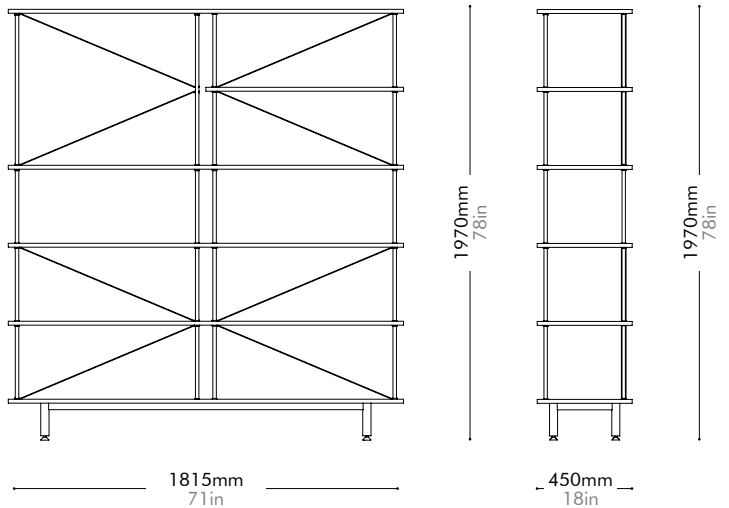

SE-SF151-R

Materials Steel black powder coat matt, wood veneer shelves

Dimensions W1815 x D450 x H1970mm | W71" x D18" x H78"

Weight 70.0kg | 154lb

Upholstery

Shipping Volume 0.26CBM

Pkg Dimensions FCL W1915 x D550 x H250mm; 74.33kg | W75" x D22" x H11"; 158lb

LCL/AIR W1955 x D590 x H340mm; 87.73kg | W77" x D23" x H15"; 194lb

Oak Lead time: 10-12 weeks

Walnut Lead time: 10-12 weeks

¥442,000

¥447,000