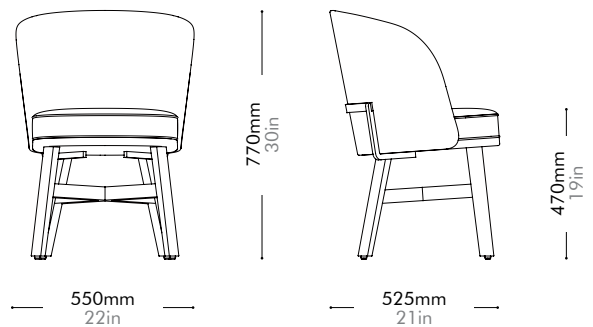

Mr.B Dining Chair by Neri&Hu

MB-S210

Materials	Stainless steel hairline gold, solid wood frame, upholstery	
Dimensions	W550 x D525 x H770mm; SH: 470mm | W22" x D21" x H30"; SH: 19"	
Weight	11.0kg | 24lb	
Upholstery	1.65M | 35.2SF	
Shipping Volume	0.31CBM	
Pkg Dimensions	FCL	W615 x D590 x H855mm; 16.31kg | W24" x D23" x H34"; 36lb
	LCL/AIR	W635 x D610 x H950mm; 20.81kg | W25" x D24" x H37"; 46lb

Oak		Lead time: 10-12 weeks
COM/COL		¥218,000
Fabric	C	¥218,000
	B	¥254,000
	A	¥267,000
Leather	C	¥269,000
	B	¥314,000
	A	¥356,000
PU Leather		¥218,000

Walnut		Lead time: 10-12 weeks
COM/COL		¥232,000
Fabric	C	¥232,000
	B	¥269,000
	A	¥281,000
Leather	C	¥283,000
	B	¥328,000
	A	¥370,000
PU Leather		¥232,000