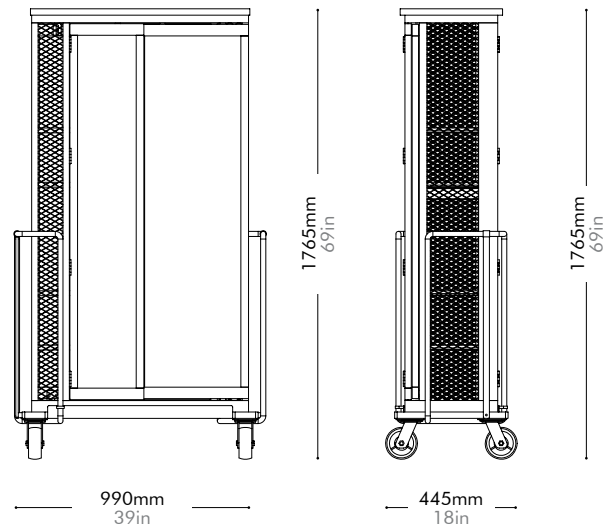

Cabinet of Curiosity Read by Neri&Hu

COC-C100

Materials	Stainless steel hairline gold, steel black powder coat sand brust, solid wood frame, wood veneer panels, tempered glass	
Dimensions	W990 x D445 x H1765mm | W39" x D18" x H69"	
Weight	114.0kg | 251lb	
Upholstery		
Shipping Volume	1.29CBM	
Pkg Dimensions	FCL/LCL/AIR	W1125 x D580 x H1975mm; 159.69kg | W44" x D23" x H78"; 352lb

Oak   Lead time: 10-12 weeks

¥826,000

Walnut   Lead time: 10-12 weeks

¥889,000