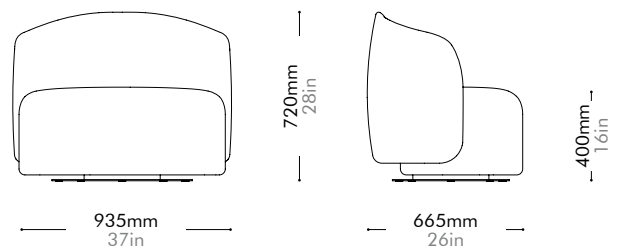

Taylor Sofa One Seater-Swivel

by Yabu Pushelberg

TA-S411

Materials	Solid wood plywood frame, upholstery, steel automatic reset 180° turntable	
Dimensions	W935 x D665 x H720mm; SH: 400mm | W37" x D26" x H28"; SH: 16"	
Weight	33.0kg | 73lb	
Upholstery	3.5M | 100.0SF	
Shipping Volume	0.59CBM	
Pkg Dimensions	FCL	W1000 x D730 x H805mm; 39.93kg | W39" x D29" x H32"; 88lb
	LCL/AIR	W1040 x D770 x H895mm; 49.23kg | W41" x D30" x H35"; 109lb

Lead time: 10-12 weeks

COM/COL		¥600,000
Fabric	C	¥600,000
	B	¥673,000
	A	¥698,000
Leather	C	¥736,000
	B	¥847,000
	A	¥952,000
PU Leather		¥600,000