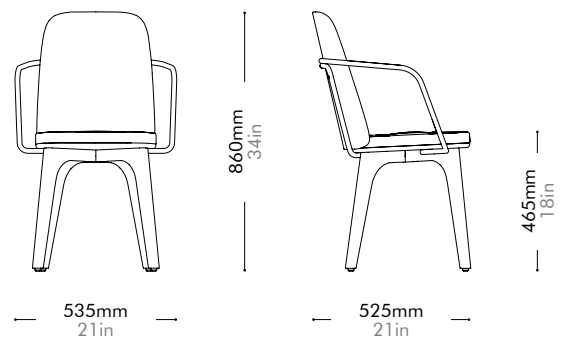

Utility Lounge Chair by Neri&Hu

UT-S111

Materials	Solid wood legs, plywood panel, steel hairline aged gold, upholstery		
Dimensions	W700 x D725 x H835mm; SH: 385mm W28" x D29" x H33"; SH: 15"		
Weight	16.0kg 35lb		
Upholstery	1.4M 28.6SF		
Shipping Volume	0.56CBM		
Pkg Dimensions	FCL	W765 x D790 x H920mm; 23.20kg W30" x D31" x H36"; 51lb	
	LCL/AIR	W785 x D810 x H1015mm; 30.59kg W31" x D32" x H40"; 67lb	