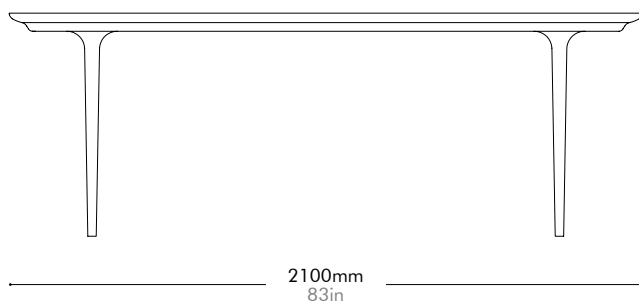

LN-T410-2100-ST

Materials	Solid wood legs, stone top in gloss paint surface	
Dimensions	W2100 x D1100 x H740mm | W83" x D43" x H29"	
Weight	65.0kg | 143lb	
Upholstery		
Shipping Volume	0.41 + 0.15CBM	
Pkg Dimensions	FCL	W2200 x D1200 x H155mm; 66.98kg | W87" x D47" x H6"; 148lb
		W430 x D430 x H825mm; 12.47kg | W17" x D17" x H32"; 27lb
	LCL/AIR	W2240 x D1240 x H245mm; 99.25kg | W88" x D49" x H10"; 219lb
		W430 x D430 x H825mm; 12.47kg | W17" x D17" x H32"; 27lb

Oak Lead time: 10-12 weeks

Stone B **¥785,000**

Stone A **¥1,022,000**

Walnut Lead time: 10-12 weeks

Stone B **¥821,000**

Stone A **¥1,058,000**