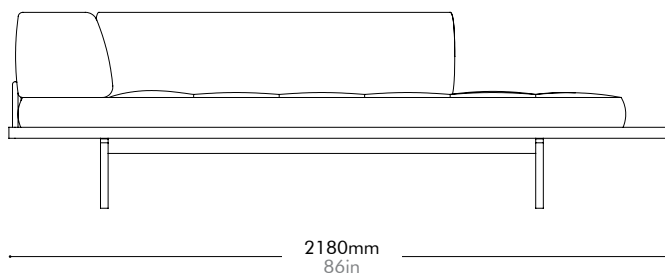

DS-S420-L

Materials	Solid wood and wood veneer base, stainless steel hairline aged gold legs and brackets, upholstery		
Dimensions	W2180 x D960 x H650mm; SH: 380mm | W86" x D38" x H26"; SH: 15"		
Weight	100.0kg | 221lb		
Upholstery	5.1M | 110.0SF	Fabric + Leather	1.3M+80.0SF
Shipping Volume	1.79CBM		
Pkg Dimensions	FCL	W2265 x D1045 x H755mm; 113.59kg | W89" x D41" x H30"; 250lb	
	LCL/AIR	W2305 x D1085 x H845mm; 142.65kg | W91" x D43" x H33"; 314lb	

Oak		Lead time: 10-12 weeks
COM/COL		¥714,000
Fabric	C	¥714,000
	B	¥827,000
	A	¥866,000
Leather	C	¥873,000
	B	¥1,012,000
	A	¥1,142,000
PU Leather		¥714,000

Walnut		Lead time: 10-12 weeks
COM/COL		¥747,000
Fabric	C	¥747,000
	B	¥860,000
	A	¥900,000
Leather	C	¥906,000
	B	¥1,045,000
	A	¥1,175,000
PU Leather		¥747,000