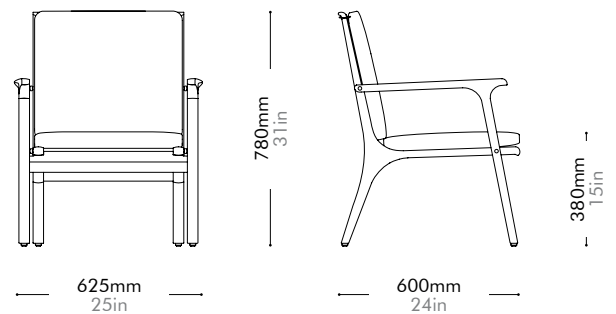

Rén Lounge Chair Small

by Space Copenhagen

RN-S111-S

Materials	Solid wood legs, stainless steel hairline gold, wood veneer frame, upholstered cushion, down filling		
Dimensions	W625 x D600 x H780mm; SH: 380mm | W25" x D24" x H31"; SH: 15"		
Weight	8.5kg | 19lb		
Upholstery	1.1M | 24.2SF		
Shipping Volume	0.40CBM		
Pkg Dimensions	FCL	W680 x D680 x H870mm; 14.51kg | W27" x D27" x H34"; 32lb	
	LCL/AIR	W700 x D700 x H965mm; 20.20kg | W28" x D28" x H38"; 45lb	

Oak		Lead time: 10-12 weeks
COM/COL		¥289,000
Fabric	C	¥289,000
	B	¥315,000
	A	¥324,000
Leather	C	¥327,000
	B	¥360,000
	A	¥391,000
PU Leather		¥289,000

Walnut		Lead time: 10-12 weeks
COM/COL		¥330,000
Fabric	C	¥330,000
	B	¥356,000
	A	¥365,000
Leather	C	¥368,000
	B	¥401,000
	A	¥432,000
PU Leather		¥330,000