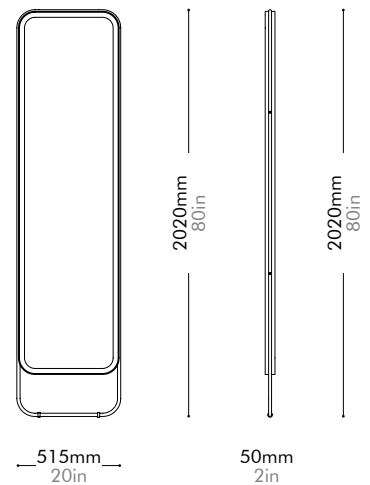

Utility Long Mirror Small by Neri&Hu

UT-M120-S

Materials	Solid wood flame, steel hairline aged gold, mirror	
Dimensions	W515 x D50 x H2020mm | W20" x D2" x H80"	
Weight	18.5kg | 41lb	
Upholstery		
Shipping Volume	0.20CBM	
Pkg Dimensions	FCL/LCL/AIR	W2200 x D621 x H150mm; 38.47kg | W87" x D24" x H6"; 85lb

Oak	Lead time: 10-12 weeks
	¥230,000

Walnut	Lead time: 10-12 weeks
	¥257,000