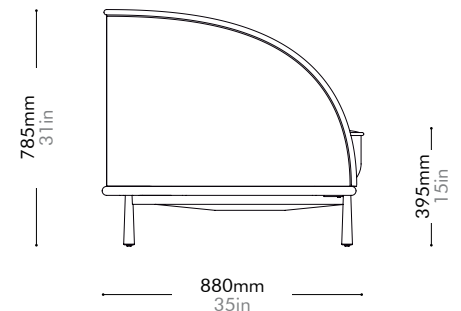

Arc Sofa Love Seat by Hallgeir Homstvedt

AR-S430

Materials	Wood veneer base, steel black powder coat matt leg, upholstery		
Dimensions	W1620 x D880 x H785mm; SH: 395mm | W64" x D35" x H31"; SH: 15"		
Weight	68.0kg | 150lb		
Upholstery	7.2M | 165.0SF		
Shipping Volume	1.46CBM		
Pkg Dimensions	FCL	W1705 x D965 x H890mm; 80.03kg | W67" x D38" x H35"; 176lb	
	LCL/AIR	W1725 x D985 x H985mm; 99.78kg | W68" x D39" x H39"; 220lb	

Oak		Lead time: 10-12 weeks
COM/COL		¥587,000
Fabric	C	¥587,000
	B	¥758,000
	A	¥818,000
Leather	C	¥895,000
	B	¥1,150,000
	A	¥1,389,000
PU Leather		¥587,000

Walnut		Lead time: 10-12 weeks
COM/COL		¥613,000
Fabric	C	¥613,000
	B	¥785,000
	A	¥845,000
Leather	C	¥921,000
	B	¥1,176,000
	A	¥1,415,000
PU Leather		¥613,000