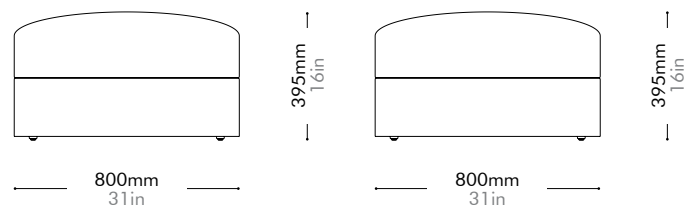

Atelier Small Ottoman-Skirt by Space Copenhagen

AT-S520

Materials	Solid wood and plywood frame, upholstery	
Dimensions	W800 x D800 x H395mm; SH: 395mm | W31" x D31" x H16"; SH: 16"	
Weight	12.0kg | 26lb	
Upholstery	2.2M	
Shipping Volume	0.36CBM	
Pkg Dimensions	FCL	W865 x D865 x H480mm; 16.52kg | W34" x D34" x H19"; 36lb
	LCL/AIR	W885 x D885 x H575mm; 25.62kg | W35" x D35" x H23"; 56lb

Oak / Walnut Lead time: 10-12 weeks

COM/COL		¥189,000
Fabric	C	¥189,000
	B	¥243,000
	A	¥262,000