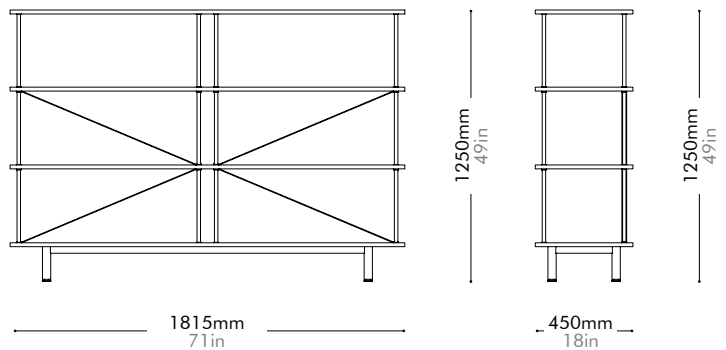

Seiton 4

by OEO Studio

SE-SF140

Materials	Steel black powder coat matt, wood veneer shelves		
Dimensions	W1815 x D450 x H1250mm | W71" x D18" x H49"		
Weight	46.0kg | 101lb		
Upholstery			
Shipping Volume	0.22CBM		
Pkg Dimensions	FCL	W1915 x D550 x H210mm; 50.04kg | W75" x D22" x H8"; 110lb	
	LCL/AIR	W1955 x D590 x H300mm; 63.44kg | W77" x D23" x H11"; 140lb	

Oak   Lead time: 10-12 weeks

¥351,000

Walnut   Lead time: 10-12 weeks

¥354,000