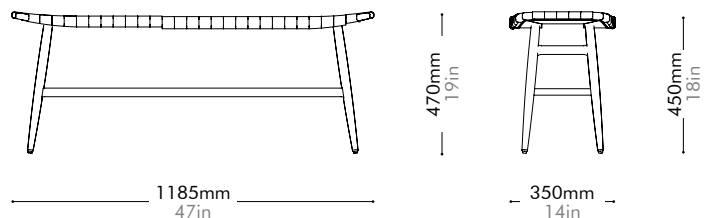

Freja Bench Leather Stripe Seat by Space Copenhagen

FE-S620-LS

Materials	Solid wood frame, leather stripe seat		
Dimensions	W1185 x D350 x H470mm; SH: 450mm | W47" x D14" x H19"; SH: 18"		
Weight	7.8kg | 17lb		
Upholstery	19.OSF		
Shipping Volume	0.29CBM		
Pkg Dimensions	FCL	W1250 x D415 x H555mm; 12.18kg | W49" x D16" x H22"; 27lb	
	LCL/AIR	W1290 x D455 x H645mm; 19.00kg | W51" x D18" x H25"; 42lb	

Oak	Lead time: 10-12 weeks
Saddle Leather	¥313,000

Walnut	Lead time: 10-12 weeks
Saddle Leather	¥373,000