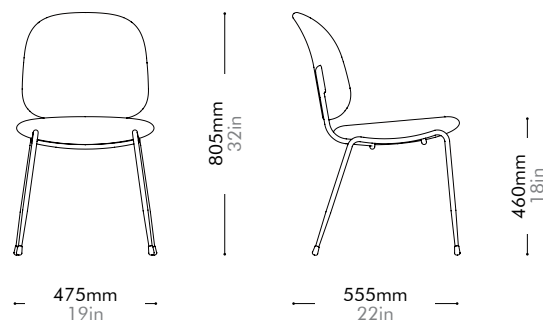

Oak Lead time: 10-12 weeks

¥393,000

Walnut Lead time: 10-12 weeks

¥405,000

Industry Dining Chair

by Neri&Hu

IN-S210

Materials	Steel black powder coat matt, polypropylene seat and back, upholstery		
Dimensions	W475 x D555 x H805mm; SH: 460mm W19" x D22" x H32"; SH: 18"		
Weight	5.5kg 12lb		
Upholstery	1.1M 24.0SF		
Shipping Volume	0.30CBM		
Pkg Dimensions	FCL	W600 x D600 x H830mm; 10.61kg W24" x D24" x H33"; 23lb	
	LCL/AIR	W620 x D620 x H925mm; 15.08kg W24" x D24" x H36"; 33lb	

Lead time: 10-12 weeks

COM/COL		¥110,000
Fabric	C	¥110,000
	B	¥132,000
	A	¥140,000
Leather	C	¥143,000
	B	¥171,000
	A	¥197,000
PU Leather		¥110,000

Industry Dining Armchair by Neri&Hu

IN-S211

Materials	Steel black powder coat matt, polypropylene seat and back, upholstery		
Dimensions	W525 x D555 x H805mm; SH: 460mm W21" x D22" x H32"; SH: 15"		
Weight	7.0kg 15lb		
Upholstery	1.1M 24.0SF		
Shipping Volume	0.30CBM		
Pkg Dimensions	FCL	W600 x D600 x H830mm; 12.11kg W24" x D24" x H33"; 27lb	
	LCL/AIR	W620 x D620 x H925mm; 16.58kg W24" x D24" x H36"; 37lb	