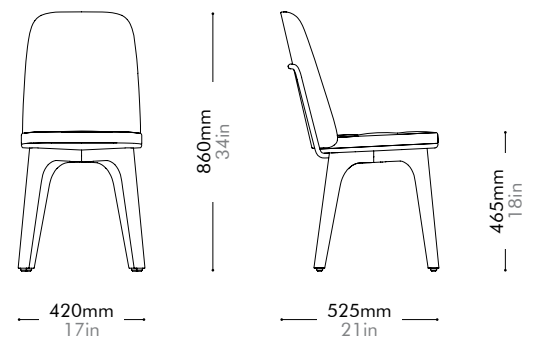

Utility Highback Chair by Neri&Hu

UT-S220

Materials	Solid wood legs, plywood panel, steel hairline aged gold, upholstery		
Dimensions	W420 x D525 x H860mm; SH: 465mm | W17" x D21" x H34"; SH: 18"		
Weight	6.5kg | 14lb		
Upholstery	0.9M | 15.4SF		
Shipping Volume	0.32CBM		
Pkg Dimensions	FCL	W600 x D600 x H880mm; 11.98kg | W24" x D24" x H35"; 26lb	
	LCL/AIR	W620 x D620 x H975mm; 16.44kg | W24" x D24" x H38"; 36lb	

Oak Lead time: 10-12 weeks

COM/COL		¥161,000
Fabric	C	¥161,000
	B	¥180,000
	A	¥187,000
Leather	C	¥181,000
	B	¥200,000
	A	¥218,000
PU Leather		¥161,000

Walnut Lead time: 10-12 weeks

COM/COL		¥177,000
Fabric	C	¥177,000
	B	¥195,000
	A	¥202,000
Leather	C	¥197,000
	B	¥216,000
	A	¥233,000
PU Leather		¥177,000