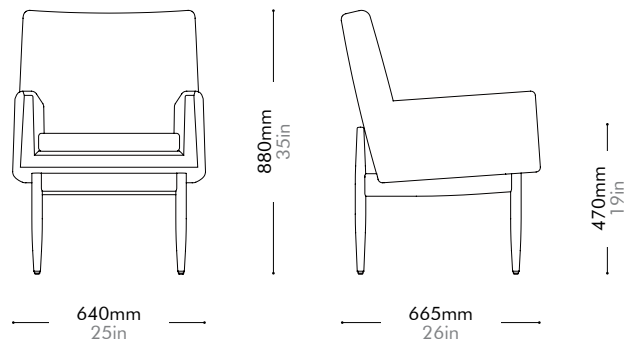

Risom C180 Chair by Jens Risom

RI-S231

Materials	Solid wood frame, upholstery	
Dimensions	W640 x D665 x H880mm; SH: 470mm | W25" x D26" x H35"; SH: 19"	
Weight	14.0kg | 31lb	
Upholstery	3.3M | 77.0SF	
Shipping Volume	0.50CBM	
Pkg Dimensions	FCL	W705 x D730 x H965mm; 21.08kg | W28" x D29" x H40"; 46lb
	LCL/AIR	W745 x D770 x H1055mm; 27.74kg | W29" x D30" x H42"; 61lb

Oak		Lead time: 10-12 weeks
COM/COL		¥229,000
Fabric	C	¥229,000
	B	¥306,000
	A	¥334,000
Leather	C	¥352,000
	B	¥457,000
	A	¥555,000
PU Leather		¥229,000

Walnut		Lead time: 10-12 weeks
COM/COL		¥242,000
Fabric	C	¥242,000
	B	¥320,000
	A	¥347,000
Leather	C	¥366,000
	B	¥470,000
	A	¥569,000
PU Leather		¥242,000