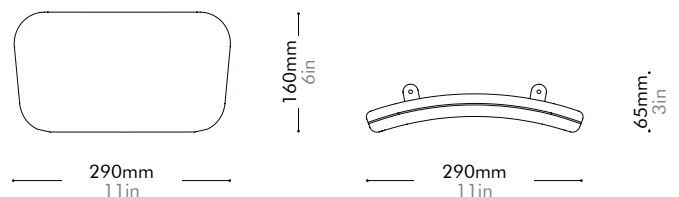

Exchange Highback Chair Back Cushion by CRÈME

EX-S200-A3

Materials	Upholstery, steel black powder coat matt
Dimensions	W290 x D65 x H160mm | W11" x D3" x H6"
Weight	0.5kg | 2lb
Upholstery	0.3M | 4.0SF
Shipping Volume	
Pkg Dimensions	

Lead time: 10-12 weeks

COM/COL		¥27,000
Fabric	C	¥27,000
	B	¥34,000
	A	¥36,000
Leather	C	¥32,000
	B	¥37,000
	A	¥42,000
PU Leather		¥27,000