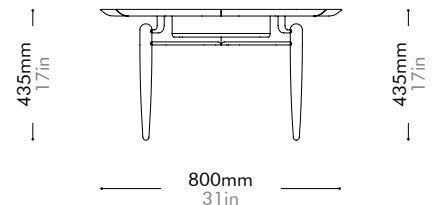

Slow Oval Coffee Table by Space Copenhagen

SL-T220

Materials	Solid wood frame, wood veneer top		
Dimensions	W1400 x D800 x H435mm | W55" x D31" x H17"		
Weight	13.0kg | 29lb		
Upholstery			
Shipping Volume	0.23CBM		
Pkg Dimensions	FCL	W1465 x D865 x H180mm; 17.30kg | W58" x D34" x H7"; 38lb	
	LCL/AIR	W1485 x D885 x H275mm; 32.57kg | W58" x D35" x H11"; 72lb	

Oak	Lead time: 10-12 weeks
	¥229,000

Walnut	Lead time: 10-12 weeks
	¥314,000