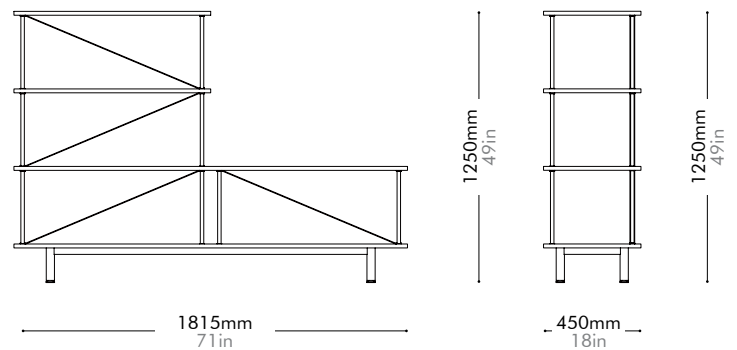

Seiton 2-2 L

by OEO Studio

SE-SF122-L

Materials	Steel black powder coat matt, wood veneer shelves		
Dimensions	W1815 x D450 x H1250mm | W71" x D18" x H49"		
Weight	39.0kg | 94lb		
Upholstery			
Shipping Volume	0.19CBM		
Pkg Dimensions	FCL	W1915 x D550 x H180mm; 42.82kg | W75" x D22" x H7"; 137lb	
	LCL/AIR	W1955 x D590 x H270mm; 56.23kg | W77" x D23" x H11"; 124lb	

Oak   Lead time: 10-12 weeks

¥287,000

Walnut   Lead time: 10-12 weeks

¥290,000