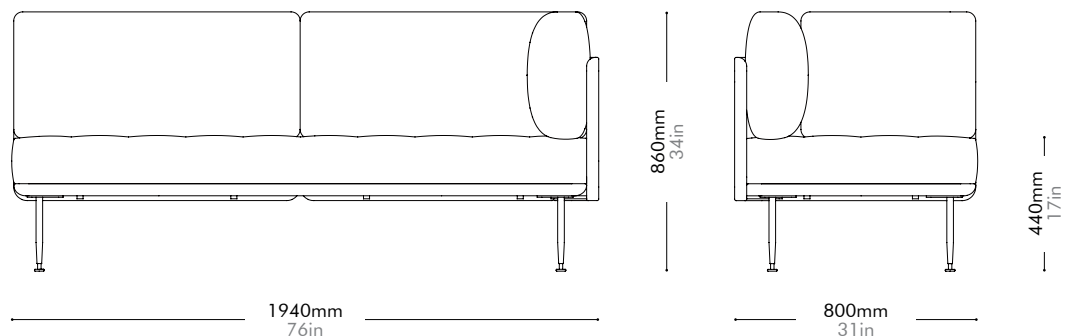

Walnut Lead time: 10-12 weeks

COM/COL		¥891,000
Fabric	C	¥891,000
	B	¥1,102,000
	A	¥1,176,000
Leather	C	¥1,213,000
	B	¥1,489,000
	A	¥1,748,000
PU Leather		¥891,000