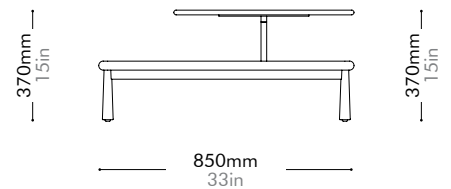

Arc Coffee Table

by Hallgeir
Homstvedt

AR-T210

Materials	Wood veneer top, steel black powder coat matt, stone top in matt paint surface
Dimensions	W850 x D850 x H370mm W33" x D33" x H15"
Weight	35.0kg 77lb
Upholstery	
Shipping Volume	0.23CBM
Pkg Dimensions	FCL W915 x D915 x H275mm; 38.54kg W36" x D36" x H11"; 85lb LCL/AIR W935 x D935 x H370mm; 48.70kg W37" x D37" x H15"; 107lb

Oak	Lead time: 10-12 weeks
Stone A	¥299,000
Stone B	¥271,000

Walnut	Lead time: 10-12 weeks
Stone A	¥307,000
Stone B	¥279,000

Atelier Center-Skirt

by Space
Copenhagen

AT-S410

Materials	Solid wood and plywood frame, upholstery		
Dimensions	W1000 x D1280 x H780mm; SH: 425mm W39" x D50" x H31"; SH: 17"		
Weight	30.0kg 66lb		
Upholstery	7.3M		
Shipping Volume	1.14CBM		
Pkg Dimensions	FCL	W1100 x D1380 x H750mm; 39.85kg W43" x D54" x H29"; 88lb	
	LCL/AIR	W1120 x D1400 x H845mm; 58.07kg W44" x D55" x H33"; 128lb	