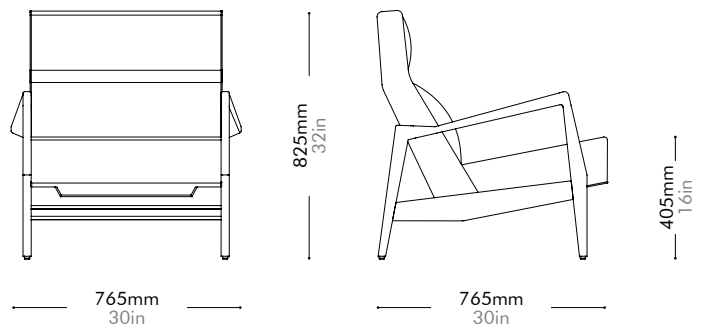

Risom Lounge Chair by Jens Risom

RI-S111

Materials	Solid wood frame, upholstery		
Dimensions	W765 x D765 x H825mm; SH: 405mm | W30" x D30" x H32"; SH: 16"		
Weight	22.5kg | 50lb		
Upholstery	2.5M | 50.0SF		
Shipping Volume	0.63CBM		
Pkg Dimensions	FCL	W830 x D830 x H910mm; 30.07kg | W33" x D33" x H36"; 66lb	
	LCL/AIR	W870 x D870 x H1000mm; 38.86kg | W34" x D34" x H39"; 88lb	

Oak		Lead time: 10-12 weeks
COM/COL		¥343,000
Fabric	C	¥343,000
	B	¥404,000
	A	¥426,000
Leather	C	¥422,000
	B	¥493,000
	A	¥560,000
PU Leather		¥343,000

Walnut		Lead time: 10-12 weeks
COM/COL		¥378,000
Fabric	C	¥378,000
	B	¥439,000
	A	¥460,000
Leather	C	¥457,000
	B	¥528,000
	A	¥594,000
PU Leather		¥378,000