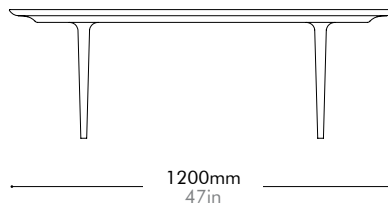

Lunar Coffee Table W1200

by Space Copenhagen

LN-T210-1200

Materials	Solid wood legs, wood veneer top	
Dimensions	W1200 x D650 x H400mm | W47" x D26" x H16"	
Weight	17.4kg | 39lb	
Upholstery		
Shipping Volume	0.11 + 0.02CBM	
Pkg Dimensions	FCL	W1280 x D730 x H120mm; 18.78kg | W50" x D29" x H5"; 41lb
		W209 x D209 x H452mm; 3.38kg | W8" x D8" x H18"; 7lb
	LCL/AIR	W1300 x D750 x H215mm; 30.10kg | W51" x D30" x H8"; 66lb
		W209 x D209 x H452mm; 3.89kg | W8" x D8" x H18"; 9lb

Oak Lead time: 10-12 weeks

¥246,000

Walnut Lead time: 10-12 weeks

¥304,000