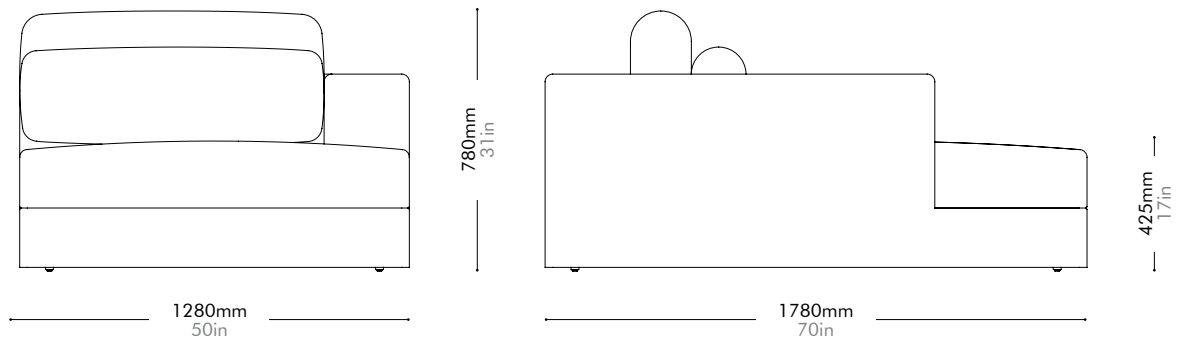

Atelier Chaise Lounge R-Skirt by Space Copenhagen

AT-S430-R

Materials	Solid wood and plywood frame, upholstery		
Dimensions	W1280 x D1780 x H780mm; SH: 425mm | W50" x D70" x H31"; SH: 17"		
Weight	60.0kg | 132lb		
Upholstery	11.2M		
Shipping Volume	1.95CBM		
Pkg Dimensions	FCL	W1380 x D1880 x H750mm; 74.0kg | W54" x D74" x H30"; 163lb	
	LCL/AIR	W1400 x D1900 x H845mm; 104.91kg | W55" x D75" x H33"; 231lb	

Oak / Walnut Lead time: 10-12 weeks

COM/COL		¥545,000
Fabric	C	¥545,000
	B	¥784,000
	A	¥867,000