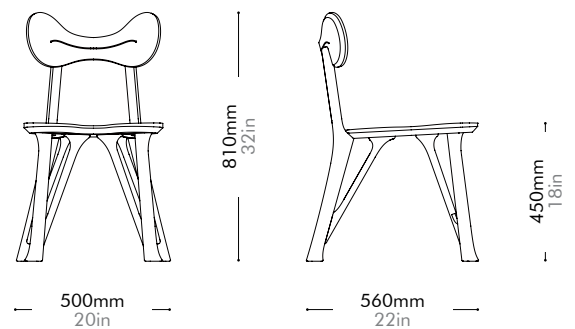

Stay Dining Chair

by Michele De Lucchi

SA-S210

Materials	Solid wood		
Dimensions	W500 x D560 x H810mm; SH: 450mm | W20" x D22" x H32"; SH: 18"		
Weight	5.0kg | 11lb		
Upholstery			
Shipping Volume	0.32CBM		
Pkg Dimensions	FCL	W565 x D625 x H895mm; 10.55kg | W22" x D25" x H25"; 23lb	
	LCL/AIR	W605 x D665 x H985mm; 15.22kg | W24" x D26" x H39"; 34lb	

Oak Lead time: 10-12 weeks
¥204,000

Walnut Lead time: 10-12 weeks
¥285,000