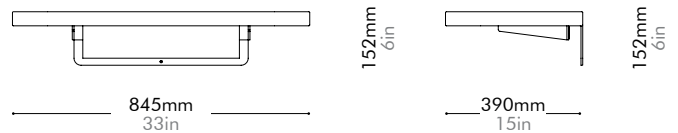

Float Sofa Side Table Large

by Michele De Lucchi

FL-S400-A2

Materials	Steel dark grey powder coat matt frame, wood veneer top		
Dimensions	W845 x D390 x H152mm | W33" x D15" x H6"		
Weight	8.0kg | 18lb		
Upholstery			
Shipping Volume	0.09CBM		
Pkg Dimensions	FCL	W910 x D455 x H215mm; 9.88kg | W36" x D18" x H8"; 22lb	
	LCL/AIR	W950 x D495 x H305mm; 15.35kg | W37" x D19" x H12"; 34lb	

Oak   Lead time: 10-12 weeks

¥49,000

Walnut   Lead time: 10-12 weeks

¥53,000