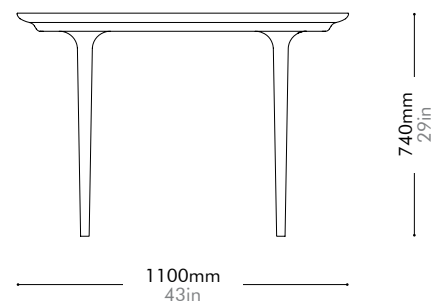

Lunar Dining Table W2100

by Space Copenhagen

LN-T410-2100

Materials	Solid wood legs, wood veneer top		
Dimensions	W2100 x D1100 x H740mm | W83" x D43" x H29"		
Weight	50.0kg | 110lb		
Upholstery			
Shipping Volume	0.71 + 0.15CBM		
Pkg Dimensions	FCL	W2230 x D1230 x H260mm; 100.30kg | W88" x D48" x H10"; 221lb	
		W430 x D430 x H825mm; 12.47kg | W17" x D17" x H32"; 27lb	
LCL/AIR		W2230 x D1230 x H260mm; 100.30kg | W88" x D48" x H10"; 221lb	
		W430 x D430 x H825mm; 12.47kg | W17" x D17" x H32"; 27lb	

Oak Lead time: 10-12 weeks

¥513,000

Walnut Lead time: 10-12 weeks

¥717,000