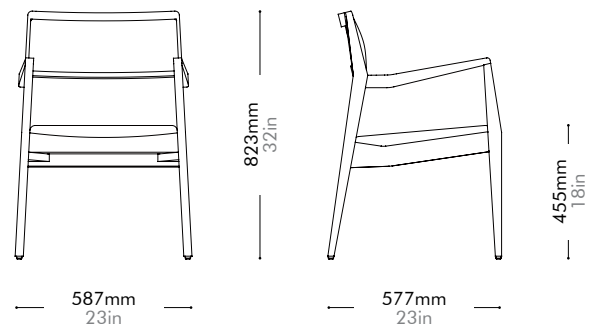

Risom C142 Chair (1955) by Jens Risom

RI-S211-UP

Materials	Solid wood frame, upholstery		
Dimensions	W587 x D577 x H823mm; SH: 455mm | W23" x D23" x H32"; SH: 18"		
Weight	7.8kg | 17lb		
Upholstery	1.0M | 19.8SF		
Shipping Volume	0.40CBM		
Pkg Dimensions	FCL	W680 x D680 x H870mm; 13.81kg | W27" x D27" x H34"; 30lb	
	LCL/AIR	W700 x D700 x H965mm; 19.50kg | W28" x D28" x H38"; 43lb	

Oak		Lead time: 10-12 weeks
COM/COL		¥226,000
Fabric	C	¥226,000
	B	¥244,000
	A	¥250,000
Leather	C	¥243,000
	B	¥260,000
	A	¥276,000
PU Leather		¥226,000

Walnut		Lead time: 10-12 weeks
COM/COL		¥264,000
Fabric	C	¥264,000
	B	¥282,000
	A	¥288,000
Leather	C	¥281,000
	B	¥298,000
	A	¥329,000
PU Leather		¥264,000