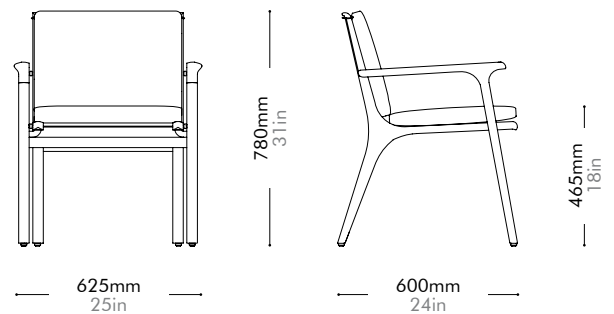

Rén Dining Armchair by Space Copenhagen

RN-S211

Materials	Solid wood legs, stainless steel hairline gold, wood veneer frame, upholstered cushion, down filling		
Dimensions	W625 x D600 x H780mm; SH: 465mm | W25" x D24" x H31"; SH: 18"		
Weight	8.5kg | 19lb		
Upholstery	1.1M | 22.0SF		
Shipping Volume	0.40CBM		
Pkg Dimensions	FCL	W680 x D680 x H870mm; 14.51kg | W27" x D27" x H34"; 32lb	
	LCL/AIR	W700 x D700 x H965mm; 20.20kg | W28" x D28" x H38"; 45lb	

Oak		Lead time: 10-12 weeks
COM/COL		¥260,000
Fabric	C	¥260,000
	B	¥282,000
	A	¥289,000
Leather	C	¥288,000
	B	¥313,000
	A	¥337,000
PU Leather		¥260,000

Walnut		Lead time: 10-12 weeks
COM/COL		¥298,000
Fabric	C	¥298,000
	B	¥320,000
	A	¥327,000
Leather	C	¥326,000
	B	¥351,000
	A	¥374,000
PU Leather		¥298,000