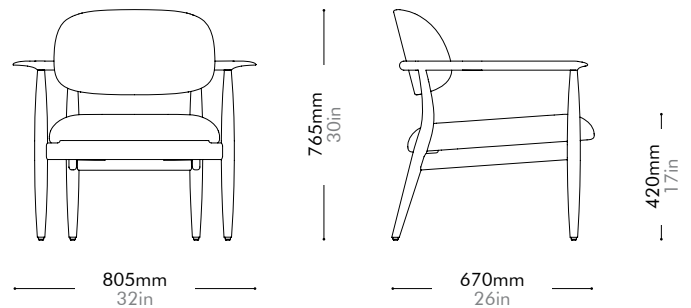

Slow Lounge Chair by Space Copenhagen

SL-S111

Materials	Solid wood frame, upholstery		
Dimensions	W805 x D670 x H765mm; SH: 420mm | W32" x D26" x H30"; SH: 17"		
Weight	10.8kg | 24lb		
Upholstery	1.4M | 23.1SF		
Shipping Volume	0.59CBM		
Pkg Dimensions	FCL	W900 x D800 x H820mm; 17.77kg | W35" x D31" x H32"; 39lb	
	LCL/AIR	W920 x D820 x H915mm; 26.53kg | W36" x D32" x H36"; 59lb	

Oak Lead time: 10-12 weeks

COM/COL		¥293,000
Fabric	C	¥293,000
	B	¥325,000
	A	¥336,000
Leather	C	¥324,000
	B	¥353,000
	A	¥381,000
PU Leather		¥293,000

Walnut Lead time: 10-12 weeks

COM/COL		¥369,000
Fabric	C	¥369,000
	B	¥400,000
	A	¥412,000
Leather	C	¥399,000
	B	¥429,000
	A	¥457,000
PU Leather		¥369,000