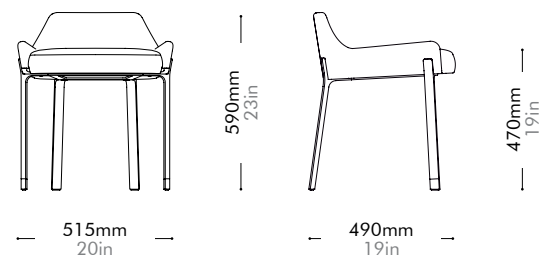

Lead time: 10-12 weeks

COM/COL		¥78,000
Fabric	C	¥78,000
	B	¥88,000
	A	¥98,000
Leather	C	¥89,000
	B	¥103,000
	A	¥114,000
PU Leather		¥78,000

Blink

Dining Chair

by Yabu Pushelberg

BL-S210

Materials	Stainless steel hairline gold, steel black powder coat sand brush, upholstery	
Dimensions	W545 x D515 x H690mm; SH: 480mm W21" x D20" x H27"; SH: 19"	
Weight	9.0kg 20lb	
Upholstery	1.3M 24.2SF	
Shipping Volume	0.30CBM	
Pkg Dimensions	FCL	W600 x D600 x H830mm; 14.11kg W24" x D24" x H33"; 31lb
	LCL/AIR	W620 x D620 x H925mm; 18.58kg W24" x D24" x H36"; 41lb

Lead time: 10-12 weeks

COM/COL		¥158,000
Fabric	C	¥158,000
	B	¥187,000
	A	¥197,000
Leather	C	¥188,000
	B	¥216,000
	A	¥242,000
PU Leather		¥158,000

Blink Vanity Stool SH470

by Yabu Pushelberg

BL-S610-470

Materials	Stainless steel hairline gold, steel black powder coat sand Brust, upholstery	
Dimensions	W515 x D490 x H590mm; SH: 470mm W20" x D19" x H23"; SH: 19"	
Weight	8.0kg 18lb	
Upholstery	1.2M 19.8SF	
Shipping Volume	0.26CBM	
Pkg Dimensions	FCL	W600 x D600 x H720mm; 12.36kg W24" x D24" x H28"; 27lb
	LCL/AIR	W620 x D620 x H815mm; 16.82kg W24" x D24" x H32"; 37lb

Lead time: 10-12 weeks

COM/COL		¥165,000
Fabric	C	¥165,000
	B	¥193,000
	A	¥203,000
Leather	C	¥189,000
	B	¥214,000
	A	¥237,000
PU Leather		¥165,000

Blink Counter Stool SH610

by Yabu Pushelberg

BL-S610-610

Materials	Stainless steel hairline gold, steel black powder coat sand Brust, upholstery		
Dimensions	W515 x D495 x H725mm; SH: 610mm W20" x D19" x H29"; SH: 24"		
Weight	9.0kg 20lb		
Upholstery	1.2M 19.8SF		
Shipping Volume	0.31CBM		
Pkg Dimensions	FCL	W600 x D600 x H860mm; 14.33kg W24" x D24" x H34"; 32lb	
	LCL/AIR	W620 x D620 x H955mm; 18.80kg W24" x D24" x H38"; 41lb	