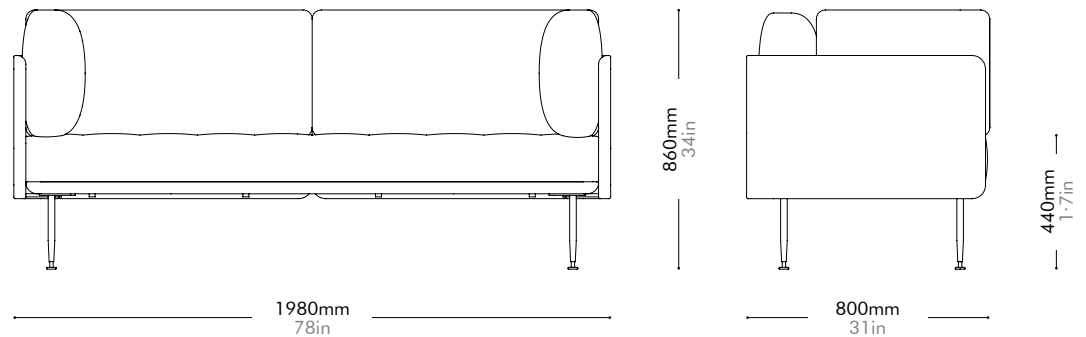

UT-S430

Materials	Wood veneer base, stainless steel hairline aged gold / steel black powder coat matt, upholstery	
Dimensions	W1980 x D800 x H860mm; SH: 440mm | W78" x D31" x H34"; SH: 17"	
Weight	90.0kg | 198lb	
Upholstery	10.8M | 242.0SF	
Shipping Volume	1.07CBM	
Pkg Dimensions	FCL	W2065 x D885 x H585mm; 99.74kg | W81" x D35" x H23"; 220lb
	LCL/AIR	W2085 x D905 x H680mm; 121.66kg | W82" x D36" x H27"; 268lb

Oak		Lead time: 10-12 weeks
COM/COL		¥857,000
Fabric	C	¥857,000
	B	¥1,080,000
	A	¥1,159,000
Leather	C	¥1,194,000
	B	¥1,483,000
	A	¥1,754,000
PU Leather		¥857,000

Walnut		Lead time: 10-12 weeks
COM/COL		¥928,000
Fabric	C	¥928,000
	B	¥1,151,000
	A	¥1,229,000
Leather	C	¥1,264,000
	B	¥1,553,000
	A	¥1,825,000
PU Leather		¥928,000