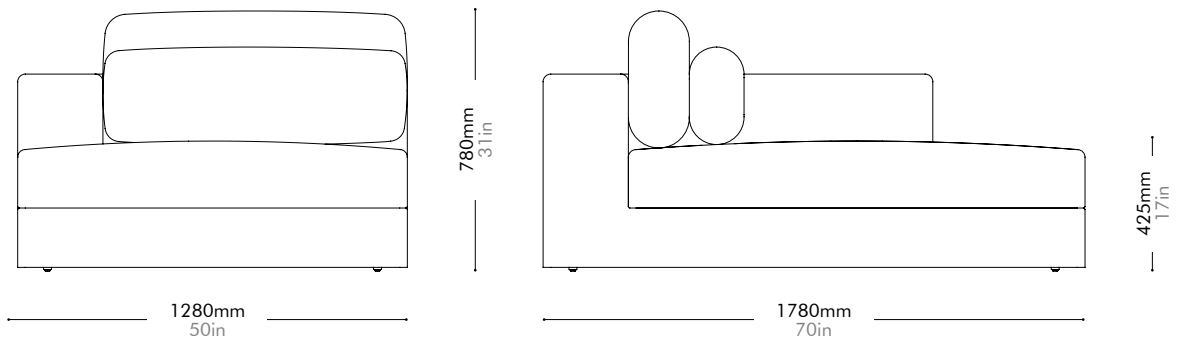

Oak / Walnut Lead time: 10-12 weeks

COM/COL		¥361,000
Fabric	C	¥361,000
	B	¥515,000
	A	¥569,000

Atelier Corner-Skirt

by Space
Copenhagen

AT-S420

Materials	Solid wood and plywood frame, upholstery		
Dimensions	W1280 x D1280 x H780mm; SH: 425mm W50" x D50" x H31"; SH: 17"		
Weight	45.0kg 99lb		
Upholstery	9.1M		
Shipping Volume	1.43CBM		
Pkg Dimensions	FCL	W1380 x D1380 x H750mm; 56.34kg W54" x D54" x H30"; 124lb	
	LCL/AIR	W1400 x D1400 x H845mm; 79.12kg W55" x D55" x H33"; 174lb	

Oak / Walnut Lead time: 10-12 weeks

COM/COL		¥415,000
Fabric	C	¥415,000
	B	¥609,000
	A	¥677,000

Atelier Chaise Lounge L-Skirt by Space Copenhagen

AT-S430-L

Materials	Solid wood and plywood frame, upholstery		
Dimensions	W1280 x D1780 x H780mm; SH: 425mm W50" x D70" x H31"; SH: 17"		
Weight	60.0kg 132lb		
Upholstery	11.2M		
Shipping Volume	1.95CBM		
Pkg Dimensions	FCL	W1380 x D1880 x H750mm; 74.0kg W54" x D74" x H30"; 163lb	
	LCL/AIR	W1400 x D1900 x H845mm; 104.91kg W55" x D75" x H33"; 231lb	

Oak / Walnut Lead time: 10-12 weeks

COM/COL		¥545,000
Fabric	C	¥545,000
	B	¥784,000
	A	¥867,000

Atelier Chaise Lounge R-Skirt by Space Copenhagen

AT-S430-R

Materials	Solid wood and plywood frame, upholstery		
Dimensions	W1280 x D1780 x H780mm; SH: 425mm W50" x D70" x H31"; SH: 17"		
Weight	60.0kg 132lb		
Upholstery	11.2M		
Shipping Volume	1.95CBM		
Pkg Dimensions	FCL	W1380 x D1880 x H750mm; 74.0kg W54" x D74" x H30"; 163lb	
	LCL/AIR	W1400 x D1900 x H845mm; 104.91kg W55" x D75" x H33"; 231lb	