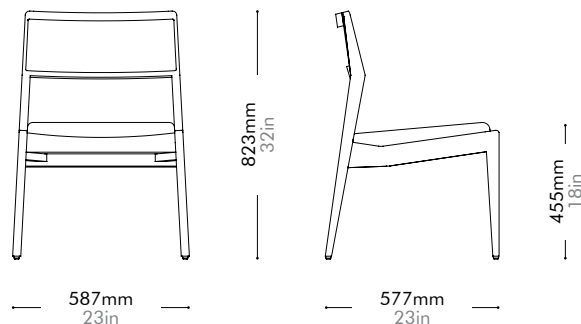

Risom C143 Chair (1955) by Jens Risom

RI-S210-UP

Materials	Solid wood frame, upholstery		
Dimensions	W587 x D577 x H823mm; SH: 455mm | W23" x D23" x H32"; SH: 18"		
Weight	7.6kg | 17lb		
Upholstery	1.0M | 19.8SF		
Shipping Volume	0.40CBM		
Pkg Dimensions	FCL	W680 x D680 x H870mm; 13.61kg | W27" x D27" x H34"; 30lb	
	LCL/AIR	W700 x D700 x H965mm; 19.30kg | W28" x D28" x H38"; 43lb	

Oak Lead time: 10-12 weeks

COM/COL		¥210,000
Fabric	C	¥210,000
	B	¥228,000
	A	¥234,000
Leather	C	¥227,000
	B	¥244,000
	A	¥260,000
PU Leather		¥210,000

Walnut Lead time: 10-12 weeks

COM/COL		¥241,000
Fabric	C	¥241,000
	B	¥259,000
	A	¥265,000
Leather	C	¥259,000
	B	¥275,000
	A	¥291,000
PU Leather		¥241,000