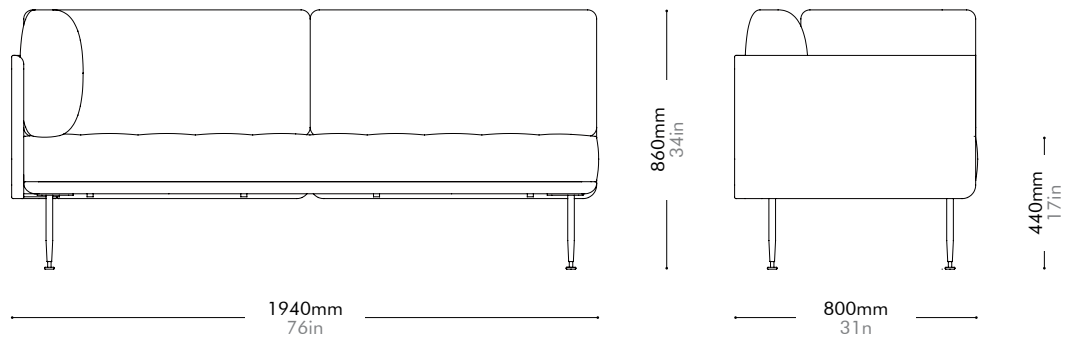

Walnut Lead time: 10-12 weeks

COM/COL		¥891,000
Fabric	C	¥891,000
	B	¥1,102,000
	A	¥1,176,000
Leather	C	¥1,213,000
	B	¥1,489,000
	A	¥1,748,000
PU Leather		¥891,000