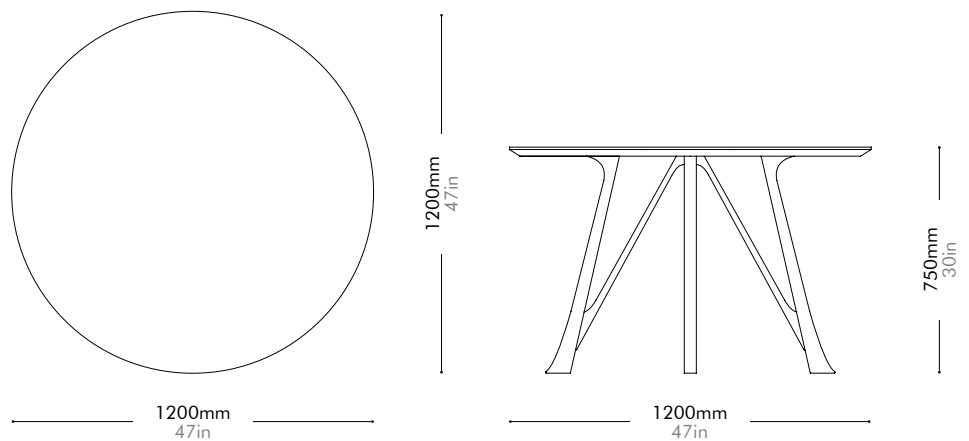

Stay Dining Table

by Michele De Lucchi

SA-T410

Materials	Solid wood, steel black powder coat matt	
Dimensions	C1200 x H750mm | C47" x H30"	
Weight	37.0kg | 82lb	
Upholstery		
Shipping Volume	0.19 + 0.48CBM	
Pkg Dimensions	FCL	W1315 x D1315 x H110mm; 27.08kg | W52" x D52" x H4"; 60lb
		W765 x D765 x H815mm; 21.24kg | W30" x D30" x H32"; 47lb
	LCL/AIR	W1355 x D1355 x H200mm; 48.41kg | W53" x D53" x H8"; 107lb
		W805 x D805 x H905mm; 28.77kg | W32" x D32" x H36"; 63lb

Oak Lead time: 10-12 weeks

¥344,000

Walnut Lead time: 10-12 weeks

¥399,000