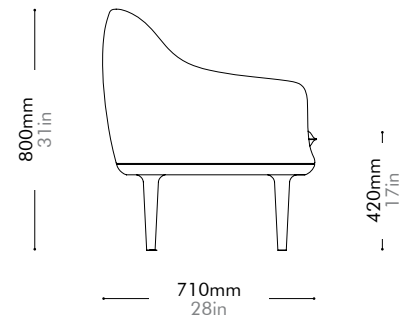

Lunar Sofa

by Space
Copenhagen

LN-S411

Materials	Solid wood legs, upholstered moulded foam frame, upholstered cushion		
Dimensions	W1600 x D710 x H800mm; SH: 420mm | W63" x D28" x H31"; SH: 17"		
Weight	45.5kg | 100lb		
Upholstery	6.4M | 121.OSF		
Shipping Volume	1.21CBM		
Pkg Dimensions	FCL	W1685 x D795 x H905mm; 56.51kg | W66" x D31" x H36"; 125lb	
	LCL/AIR	W1705 x D815 x H1000mm; 72.65kg | W67" x D32" x H39"; 160lb	

Oak Lead time: 10-12 weeks

COM/COL		¥554,000
Fabric	C	¥554,000
	B	¥686,000
	A	¥732,000
Leather	C	¥712,000
	B	¥857,000
	A	¥993,000
PU Leather		¥554,000

Walnut Lead time: 10-12 weeks

COM/COL		¥578,000
Fabric	C	¥578,000
	B	¥710,000
	A	¥756,000
Leather	C	¥737,000
	B	¥881,000
	A	¥1,017,000
PU Leather		¥578,000