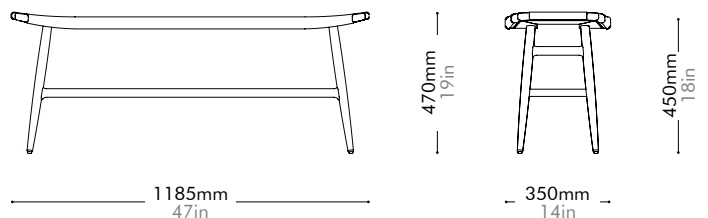

Freja Bench Leather Seat by Space Copenhagen

FE-S620-LE

Materials	Solid wood frame, leather seat		
Dimensions	W1185 x D350 x H470mm; SH: 450mm | W47" x D14" x H19"; SH: 18"		
Weight	7.8kg | 17lb		
Upholstery	14.0SF		
Shipping Volume	0.29CBM		
Pkg Dimensions	FCL	W1250 x D415 x H555mm; 12.18kg | W49" x D16" x H22"; 27lb	
	LCL/AIR	W1290 x D455 x H645mm; 19.00kg | W51" x D18" x H25"; 42lb	

Oak Lead time: 10-12 weeks

Saddle Leather **¥306,000**

Walnut Lead time: 10-12 weeks

Saddle Leather **¥333,000**