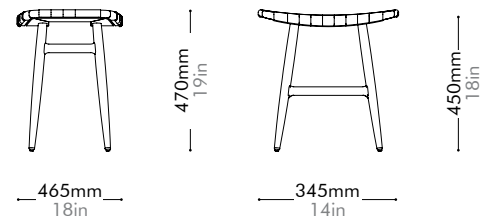

Lead time: 10-12 weeks

COM/COL		¥50,000
Fabric	C	¥50,000
	B	¥72,000
	A	¥80,000
Leather	C	¥70,000
	B	¥91,000
	A	¥109,000
PU Leather		¥50,000

Freja Stool SH450 Leather Seat by Space Copenhagen

FE-S610-LE

Materials	Solid wood frame, leather seat		
Dimensions	W465 x D345 x H470mm; SH: 450mm W18" x D14" x H19"; SH: 18"		
Weight	3.0kg 7lb		
Upholstery	5.0SF		
Shipping Volume	0.12CBM		
Pkg Dimensions	FCL	W530 x D410 x H555mm; 5.62kg W21" x D16" x H22"; 12lb	
	LCL/AIR	W570 x D450 x H645mm; 8.60kg W22" x D18" x H25"; 19lb	

Oak	Lead time: 10-12 weeks
Saddle Leather	¥157,000

Walnut	Lead time: 10-12 weeks
Saddle Leather	¥189,000

Freja Stool SH450 Leather Stripe Seat by Space Copenhagen

FE-S610-LS

Materials	Solid wood frame, leather stripe seat		
Dimensions	W465 x D345 x H470mm; SH: 450mm W18" x D14" x H19"; SH: 18"		
Weight	3.0kg 7lb		
Upholstery	7.OSF		
Shipping Volume	0.12CBM		
Pkg Dimensions	FCL	W530 x D410 x H555mm; 5.62kg W21" x D16" x H22"; 12lb	
	LCL/AIR	W570 x D450 x H645mm; 8.60kg W22" x D18" x H25"; 19lb	

Oak	Lead time: 10-12 weeks
Saddle Leather	¥160,000

Walnut	Lead time: 10-12 weeks
Saddle Leather	¥196,000

Freja Stool SH450 Paper Cord Seat by Space Copenhagen

FE-S610-PC

Materials	Solid wood frame, paper cord seat		
Dimensions	W465 x D345 x H470mm; SH: 450mm W18" x D14" x H19"; SH: 18"		
Weight	3.0kg 7lb		
Upholstery			
Shipping Volume	0.12CBM		
Pkg Dimensions	FCL	W530 x D410 x H555mm; 5.62kg W21" x D16" x H22"; 12lb	
	LCL/AIR	W570 x D450 x H645mm; 8.60kg W22" x D18" x H25"; 19lb	