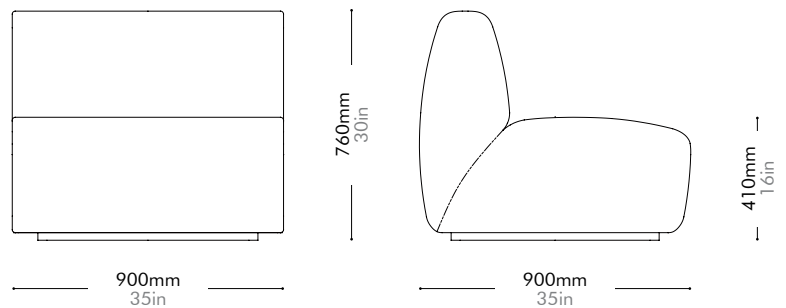

Infinity Straight

by Space

Copenhagen

IF-S410

Materials	Solid wood and plywood frame, upholstery	
Dimensions	W900 x D900 x H760mm; SH: 410mm | W35" x D35" x H30"; SH: 16"	
Weight	35.5kg | 78lb	
Upholstery	4.2M | 66.0SF	
Shipping Volume	0.79CBM	
Pkg Dimensions	FCL	W965 x D965 x H845mm; 43.69kg | W38" x D38" x H30"; 96lb
	LCL/AIR	W985 x D985 x H940mm; 54.96kg | W39" x D39" x H37"; 121lb

Lead time: 10-12 weeks

COM/COL		¥311,000
Fabric	C	¥311,000
	B	¥419,000
	A	¥442,000
Leather	C	¥419,000
	B	¥482,000
	A	¥542,000
PU Leather		¥311,000