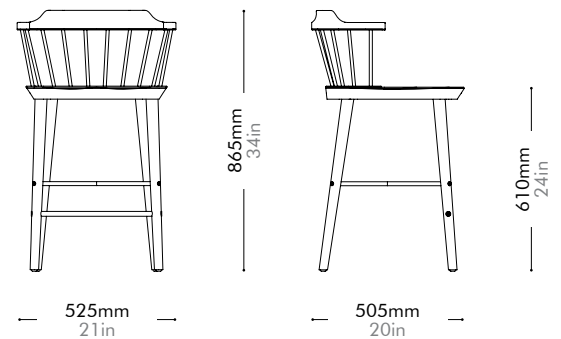

Walnut Lead time: 10-12 weeks
¥340,000

Exchange Bar Chair 2.0 SH610 by CRÈME

EX-S311-R2-610

Materials	Solid wood frame, wood veneer seat, steel black powder coat matt		
Dimensions	W525 x D505 x H865mm; SH: 610mm W21" x D20" x H34"; SH: 24"		
Weight	7.5kg 17lb		
Upholstery			
Shipping Volume	0.36CBM		
Pkg Dimensions	FCL	W600 x D600 x H1000mm; 13.90kg W24" x D24" x H39"; 31lb	
	LCL/AIR	W620 x D620 x H1095mm; 18.37kg W24" x D24" x H43"; 40lb	

Oak Lead time: 10-12 weeks

¥182,000

Walnut Lead time: 10-12 weeks

¥207,000

Exchange Bar Chair 2.0 SH750 by CRÈME

EX-S311-R2-750

Materials	Solid wood frame, wood veneer seat, steel black powder coat matt		
Dimensions	W525 x D505 x H1005mm; SH: 750mm W21" x D20" x H40"; SH: 30"		
Weight	8.0kg 17lb		
Upholstery			
Shipping Volume	0.41CBM		
Pkg Dimensions	FCL	W600 x D600 x H1140mm; 15.57kg W24" x D24" x H45"; 34lb	
	LCL/AIR	W620 x D620 x H1235mm; 20.04kg W24" x D24" x H49"; 44lb	