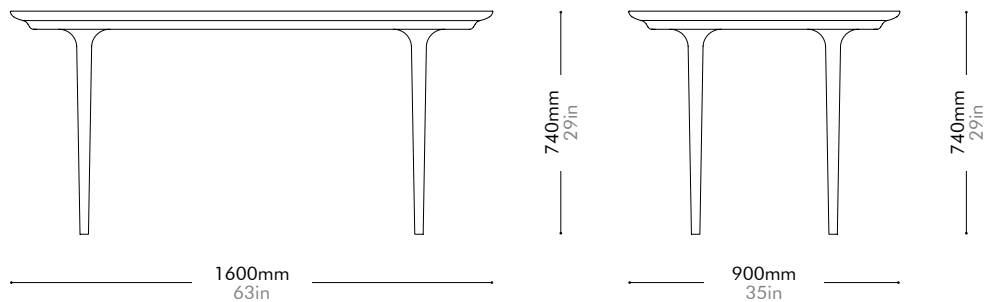

Oak	Lead time: 10-12 weeks	Walnut	Lead time: 10-12 weeks
Stone B	¥593,000	Stone B	¥628,000
Stone A	¥748,000	Stone A	¥783,000

Lunar Dining Table W1800

by Space Copenhagen

LN-T410-1800

Materials	Solid wood legs, wood veneer top	
Dimensions	W1800 x D1000 x H740mm W71" x D39" x H29"	
Weight	43.5kg 96lb	
Upholstery		
Shipping Volume	0.27 + 0.15CBM	
Pkg Dimensions	FCL	W1880 x D1080 x H135mm; 43.62kg W74" x D43" x H5"; 96lb
		W430 x D430 x H825mm; 12.47kg W17" x D17" x H32"; 27lb
	LCL/AIR	W1900 x D1100 x H230mm; 67.91kg W75" x D43" x H9"; 150lb
		W430 x D430 x H825mm; 12.47kg W17" x D17" x H32"; 27lb