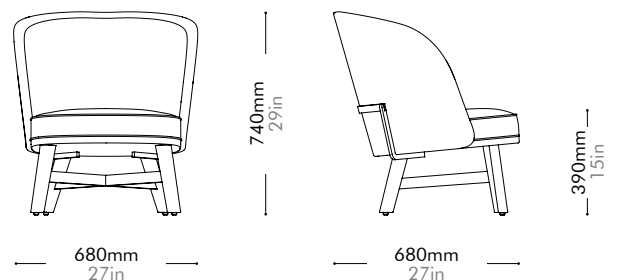

Mr.B Lounge Chair by Neri&Hu

MB-S111

Materials	Stainless steel hairline gold, solid wood frame, upholstery		
Dimensions	W680 x D680 x H740mm; SH: 390mm | W27" x D27" x H29"; SH: 15"		
Weight	17.0kg | 37.0lb		
Upholstery	2.75M | 44.OSF		
Shipping Volume	0.46CBM		
Pkg Dimensions	FCL	W745 x D745 x H825mm; 23.16kg | W29" x D29" x H32"; 51lb	
	LCL/AIR	W765 x D765 x H920mm; 29.96kg | W30" x D30" x H36"; 66lb	

Oak		Lead time: 10-12 weeks
COM/COL		¥305,000
Fabric	C	¥305,000
	B	¥371,000
	A	¥394,000
Leather	C	¥367,000
	B	¥428,000
	A	¥485,000
PU Leather		¥305,000

Walnut		Lead time: 10-12 weeks
COM/COL		¥321,000
Fabric	C	¥321,000
	B	¥387,000
	A	¥410,000
Leather	C	¥383,000
	B	¥444,000
	A	¥502,000
PU Leather		¥321,000