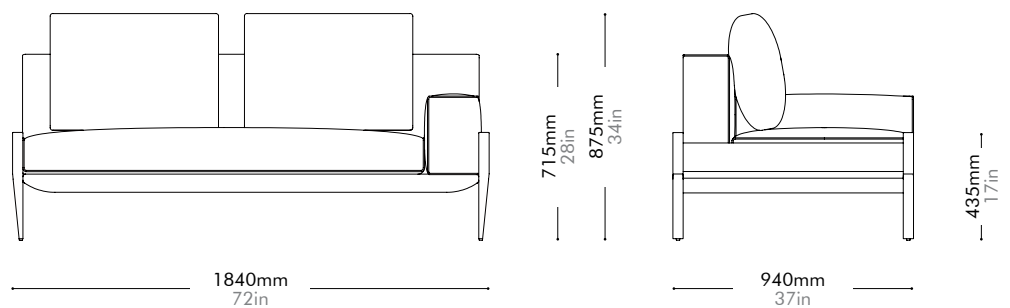

Float Sofa 2 Seater - 1 Arm

by Michele
De Lucchi

FL-S422

Materials	Steel dark grey powder coat matt frame, upholstery		
Dimensions	W1840 x D940 x H715(875)mm; SH: 435mm | W72" x D37" x H28(34)"; SH: 17"		
Weight	75.0kg | 165lb		
Upholstery	6.8M | 160.0SF		
Shipping Volume	1.10CBM		
Pkg Dimensions	FCL	W1925 x D1025 x H560mm; 84.85kg | W76" x D40" x H22"; 187lb	
	LCL/AIR	W1965 x D1065 x H650mm; 109.16kg | W77" x D42" x H26"; 241lb	

Lead time: 10-12 weeks

COM/COL		¥722,000
Fabric	C	¥722,000
	B	¥921,000
	A	¥992,000
Leather	C	¥1,006,000
	B	¥1,253,000
	A	¥1,486,000
PU Leather		¥722,000