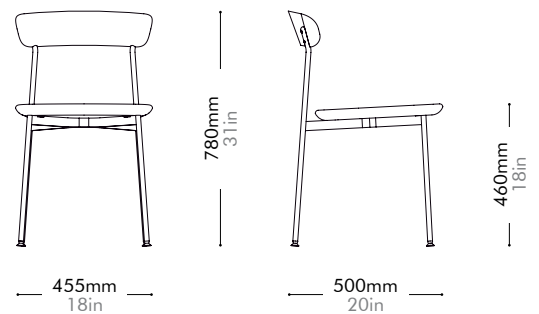

Crawford Dining Chair U

by Tom Fereday

CR-S210-UP

Materials	Steel black powder coat matt, upholstered seat, solid wood back		
Dimensions	W455 x D500 x H780mm; SH: 460mm | W18" x D20" x H31"; SH: 18"		
Weight	6.0kg | 13lb		
Upholstery	0.6M | 10.0SF		
Shipping Volume	0.30CBM		
Pkg Dimensions	FCL	W600 x D600 x H830mm; 11.11kg | W24" x D24" x H33"; 25lb	
	LCL/AIR	W620 x D620 x H925mm; 15.58kg | W24" x D24" x H36"; 34lb	

Oak / Walnut Lead time: 10-12 weeks

COM/COL		¥157,000
Fabric	C	¥157,000
	B	¥168,000
	A	¥172,000
Leather	C	¥171,000
	B	¥184,000
	A	¥196,000
PU Leather		¥157,000