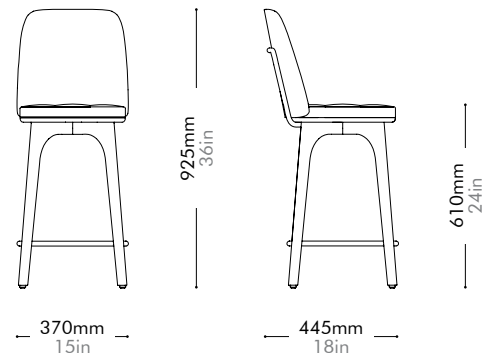

Utility Bar Chair SH610 by Neri&Hu

UT-S310-610

Materials	Solid wood legs, plywood panel, steel hairline aged gold, upholstery		
Dimensions	W370 x D445 x H925mm; SH: 610mm | W15" x D18" x H36"; SH: 24"		
Weight	7.0kg | 15lb		
Upholstery	0.9M | 12.1SF		
Shipping Volume	0.22CBM		
Pkg Dimensions	FCL	W435 x D510 x H1010mm; 12.49kg | W17" x D20" x H40"; 28lb	
	LCL/AIR	W455 x D530 x H1105mm; 15.29kg | W20" x D21" x H44"; 34lb	

Oak		Lead time: 10-12 weeks
COM/COL		¥170,000
Fabric	C	¥170,000
	B	¥189,000
	A	¥196,000
Leather	C	¥184,000
	B	¥200,000
	A	¥214,000
PU Leather		¥170,000

Walnut		Lead time: 10-12 weeks
COM/COL		¥186,000
Fabric	C	¥186,000
	B	¥205,000
	A	¥212,000
Leather	C	¥201,000
	B	¥216,000
	A	¥230,000
PU Leather		¥186,000