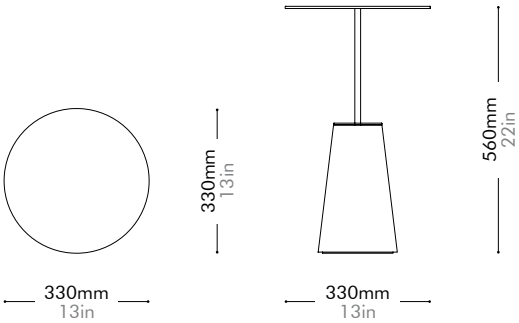

Bund Side Table H560

by Neri&Hu

BU-T110-560

Materials	Stainless steel hairline aged gold, volakos / black marquina marble base	
Dimensions	C330 x H560mm | C13" x H22"	
Weight	18.0kg | 40lb	
Upholstery		
Shipping Volume	0.14CBM	
Pkg Dimensions	FCL/LCL/AIR	W425 x D425 x H750mm; 27.07kg | W17" x D17" x H30"; 60lb

Volakos	Lead time: 10-12 weeks
	¥218,000

Black Marquina	Lead time: 10-12 weeks
	¥181,000