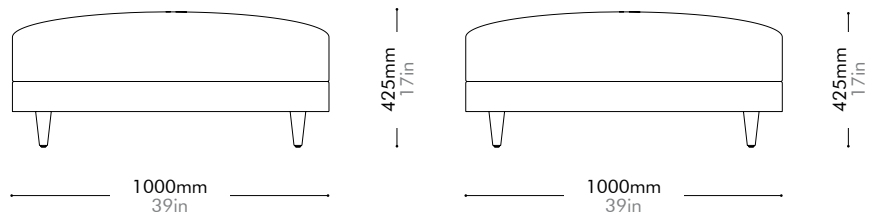

Oak / Walnut Lead time: 10-12 weeks

COM/COL		¥545,000
Fabric	C	¥545,000
	B	¥784,000
	A	¥867,000

Atelier Ottoman-Leg by Space Copenhagen

AT-S511

Materials	Solid wood and plywood frame, upholstery		
Dimensions	W1000 x D1000 x H425mm; SH: 425mm W39" x D39" x H17"; SH: 17"		
Weight	20.0kg 44lb		
Upholstery	3.5M		
Shipping Volume	0.58CBM		
Pkg Dimensions	FCL	W1065 x D1065 x H510mm; 26.20kg W42" x D42" x H20"; 58lb	
	LCL/AIR	W1085 x D1085 x H605mm; 39.88kg W43" x D43" x H24"; 88lb	

Oak / Walnut Lead time: 10-12 weeks

COM/COL		¥247,000
Fabric	C	¥247,000
	B	¥320,000
	A	¥346,000

Atelier Small Center-Skirt by Space Copenhagen

AT-S440

Materials	Solid wood and plywood frame, upholstery		
Dimensions	W800 x D1020 x H750mm; SH: 395mm W31" x D40" x H30"; SH: 16"		
Weight	20.0kg 44lb		
Upholstery	5.0M		
Shipping Volume	0.73CBM		
Pkg Dimensions	FCL	W900 x D1120 x H720mm; 27.45kg W35" x D44" x H28"; 61lb	
	LCL/AIR	W920 x D1140 x H815mm; 39.64kg W36" x D45" x H32"; 87lb	