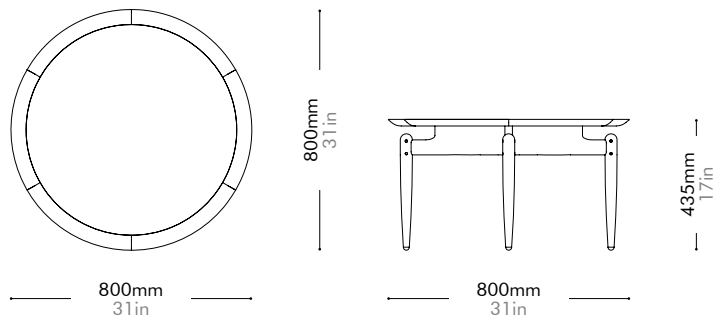

Slow Coffee Table by Space Copenhagen

SL-T210-800

Materials	Solid wood frame, wood veneer top	
Dimensions	C800 x H435mm | C30" x H17"	
Weight	6.5kg | 14lb	
Upholstery		
Shipping Volume	0.16CBM	
Pkg Dimensions	FCL	W900 x D900 x H198mm; 9.51kg | W35" x D35" x H8"; 21lb
	LCL/AIR	W920 x D920 x H293mm; 19.35kg | W36" x D36" x H12"; 43lb

Oak	Lead time: 10-12 weeks
	¥177,000

Walnut	Lead time: 10-12 weeks
	¥217,000