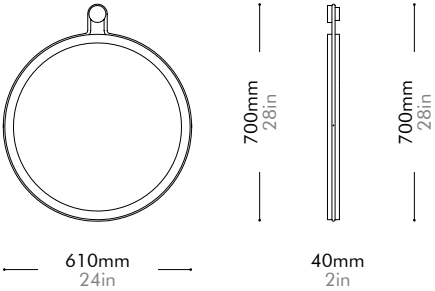

Utility Round Mirror Large

by Neri&Hu

UT-M110-L

Materials	Solid wood flame, steel hairline aged gold, mirror	
Dimensions	W610 x D40 x H700mm | W24" x D2" x H28"	
Weight	6.5kg | 14lb	
Upholstery		
Shipping Volume	0.13CBM	
Pkg Dimensions	FCL/LCL/AIR	W715 x D805 x H225mm; 16.68kg | W28" x D32" x H9"; 37lb

Oak	Lead time: 10-12 weeks
	¥171,000

Walnut	Lead time: 10-12 weeks
	¥195,000