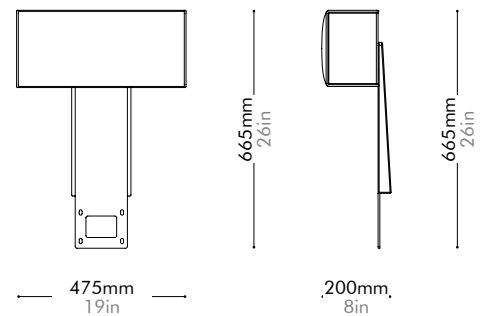

Float Sofa Headrest Small

by Michele
De Lucchi

FL-S400-A3

Materials	Steel dark grey powder coat matt frame, upholstery		
Dimensions	W475 x D200 x H665mm | W19" x D8" x H26"		
Weight	2.5kg | 5.5lb		
Upholstery	0.9M | 11.OSF		
Shipping Volume	0.10CBM		
Pkg Dimensions	FCL	W730 x D540 x H265mm; 4.50kg | W29" x D21" x H10"; 10lb	
	LCL/AIR	W770 x D580 x H355mm; 9.69kg | W30" x D23" x H14"; 22lb	

Lead time: 10-12 weeks

COM/COL		¥48,000
Fabric	C	¥48,000
	B	¥70,000
	A	¥78,000
Leather	C	¥62,000
	B	¥77,000
	A	¥92,000
PU Leather		¥48,000