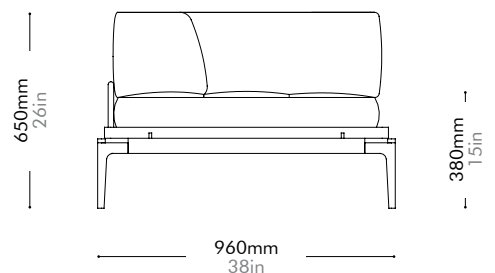

Dawn Bed

Double Size

by Space
Copenhagen

DA-B110-D

Materials	Stainless steel oil rubbed copper, steel black powder coat matt, solid wood with wood veneer frame, upholstery back		
Dimensions	W1700 x D2130 x H1100mm W67" x D84" x H43"		
Weight	48.0kg 106lb		
Upholstery	1.8M 15.0SF		
Shipping Volume	0.16+0.63CBM		
Pkg Dimensions	FCL	W2080 x D240 x H330mm; 23.43kg W82" x D9" x H13"; 52lb	
		W1800 x D1100 x H320mm; 35.53kg W71" x D43" x H13"; 78lb	
	LCL/AIR	W2120 x D280 x H420mm; 30.33kg W83" x D11" x H17"; 67lb	
		W1840 x D1140 x H410mm; 59.90kg W72" x D45" x H16"; 132lb	

Dawn Bed

King Size

by Space Copenhagen

DA-B110-K

Materials	Stainless steel oil rubbed copper, steel black powder coat matt, solid wood with wood veneer frame, upholstery back		
Dimensions	W2100 x D2130 x H1100mm W83" x D84" x H43"		
Weight	56.0kg 123lb		
Upholstery	2.0M 19.0SF		
Shipping Volume	0.17+0.77CBM		
Pkg Dimensions	FCL	W2180 x D240 x H330mm; 27.58kg W86" x D9" x H13"; 61lb	
		W2200 x D1100 x H320mm; 40.95kg W87" x D43" x H13"; 90lb	
	LCL/AIR	W2220 x D280 x H420mm; 34.80kg W87" x D11" x H17"; 77lb	
		W2240 x D1140 x H410mm; 70.62kg W88" x D45" x H16"; 156lb	

Discipline Sofa Half Back L by Neri&Hu

DS-S430-L

Materials	Solid wood and wood veneer base, stainless steel hairline aged gold legs and brackets, upholstery		
Dimensions	W2180 x D960 x H650mm; SH: 380mm W86" x D38" x H26"; SH: 15"		
Weight	95.0kg 209lb		
Upholstery	4.5M 90.OSF	Fabric + Leather	1.6M+70.OSF
Shipping Volume	1.79CBM		
Pkg Dimensions	FCL	W2265 x D1045 x H755mm; 108.59kg W89" x D41" x H30"; 240lb	
	LCL/AIR	W2305 x D1085 x H845mm; 137.65kg W91" x D43" x H33"; 303lb	