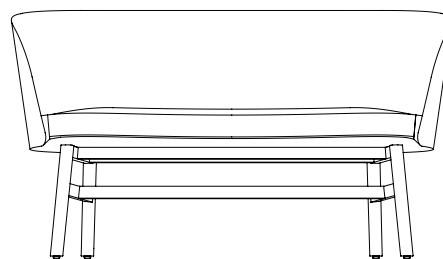

Mr.B

Two Seater Chair

by Neri&Hu

MB-S121

Materials	Stainless steel hairline gold, solid wood frame, upholstery		
Dimensions	W1370 x D645 x H770mm; SH: 470mm | W54" x D25" x H30"; SH: 19"		
Weight	26.0kg | 57lb		
Upholstery	4.95M | 66.0SF		
Shipping Volume	0.87CBM		
Pkg Dimensions	FCL	W1435 x D710 x H855mm; 34.96kg | W56" x D28" x H34"; 77lb	
	LCL/AIR	W1455 x D730 x H950mm; 47.30kg | W57" x D28" x H37"; 104lb	

Oak Lead time: 10-12 weeks

COM/COL		¥413,000
Fabric	C	¥413,000
	B	¥531,000
	A	¥573,000
Leather	C	¥497,000
	B	¥589,000
	A	¥674,000
PU Leather		¥413,000

Walnut Lead time: 10-12 weeks

COM/COL		¥442,000
Fabric	C	¥442,000
	B	¥560,000
	A	¥602,000
Leather	C	¥526,000
	B	¥618,000
	A	¥703,000
PU Leather		¥442,000