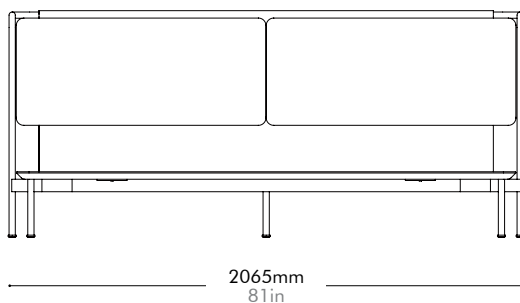

Crawford Bed

Queen Size

by Tom Fereday

CR-B110-Q

Materials	Wood veneer base, steel black powder coat matt, upholstery		
Dimensions	W2065 x D2255 x H900mm | W81" x D89" x H35"		
Weight	81.0kg | 179lb		
Upholstery	4.5M | 72.0SF		
Shipping Volume	0.33+0.43CBM		
Pkg Dimensions	FCL	W2160 x D985 x H155mm; 53.60kg | W85" x D39" x H6"; 118lb	
		W1980 x D465 x H465mm; 39.68kg | W78" x D18" x H18"; 88lb	
	LCL/AIR	W2200 x D1025 x H245mm; 79.80kg | W87" x D40" x H10"; 176lb	
		W2020 x D505 x H555mm; 51.54kg | W80" x D20" x H22"; 114lb	

Oak		Lead time: 10-12 weeks
COM/COL		¥511,000
Fabric	C	¥511,000
	B	¥607,000
	A	¥641,000
Leather	C	¥604,000
	B	¥694,000
	A	¥778,000
PU Leather		¥511,000

Walnut		Lead time: 10-12 weeks
COM/COL		¥592,000
Fabric	C	¥592,000
	B	¥688,000
	A	¥722,000
Leather	C	¥685,000
	B	¥775,000
	A	¥860,000
PU Leather		¥592,000