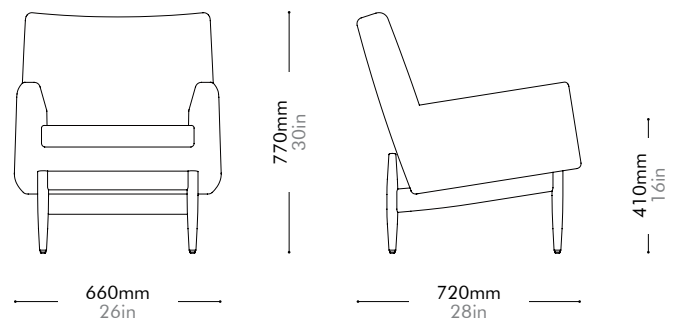

Risom Lounge Chair by Jens Risom

RI-S111

Materials	Solid wood frame, upholstery		
Dimensions	W765 x D765 x H825mm; SH: 405mm W30" x D30" x H32"; SH: 16"		
Weight	22.5kg 50lb		
Upholstery	2.5M 50.0SF		
Shipping Volume	0.63CBM		
Pkg Dimensions	FCL	W830 x D830 x H910mm; 30.07kg W33" x D33" x H36"; 66lb	
	LCL/AIR	W870 x D870 x H1000mm; 38.86kg W34" x D34" x H39"; 88lb	