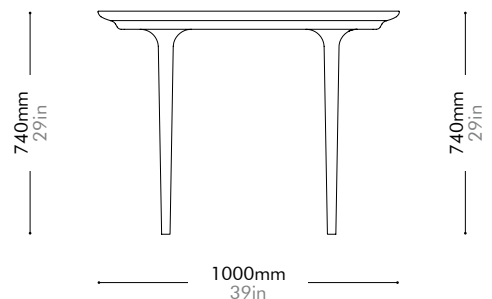

Lunar Dining Table W1800

by Space Copenhagen

LN-T410-1800

Materials	Solid wood legs, wood veneer top	
Dimensions	W1800 x D1000 x H740mm | W71" x D39" x H29"	
Weight	43.5kg | 96lb	
Upholstery		
Shipping Volume	0.27 + 0.15CBM	
Pkg Dimensions	FCL	W1880 x D1080 x H135mm; 43.62kg | W74" x D43" x H5"; 96lb
		W430 x D430 x H825mm; 12.47kg | W17" x D17" x H32"; 27lb
	LCL/AIR	W1900 x D1100 x H230mm; 67.91kg | W75" x D43" x H9"; 150lb
		W430 x D430 x H825mm; 12.47kg | W17" x D17" x H32"; 27lb

Oak Lead time: 10-12 weeks

¥467,000

Walnut Lead time: 10-12 weeks

¥658,000