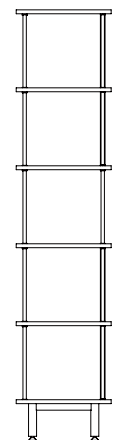

1815mm
71in

1970mm
78in