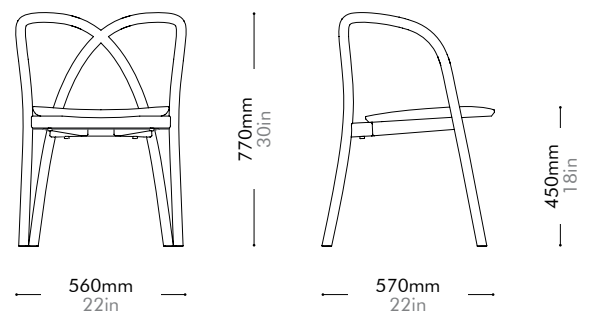

Ming Chair

by Neri&Hu

MI-S211

Materials	Solid wood		
Dimensions	W560 x D570 x H770mm; SH: 450mm | W22" x D22" x H30"; SH: 18"		
Weight	5.0kg | 11lb		
Upholstery			
Shipping Volume	0.34CBM		
Pkg Dimensions	FCL	W625 x D635 x H855mm; 10.51kg | W25" x D25" x H34"; 23lb	
	LCL/AIR	W645 x D655 x H875mm; 15.42kg | W25" x D26" x H34"; 34lb	

Oak   Lead time: 10-12 weeks

¥196,000

Walnut   Lead time: 10-12 weeks

¥244,000