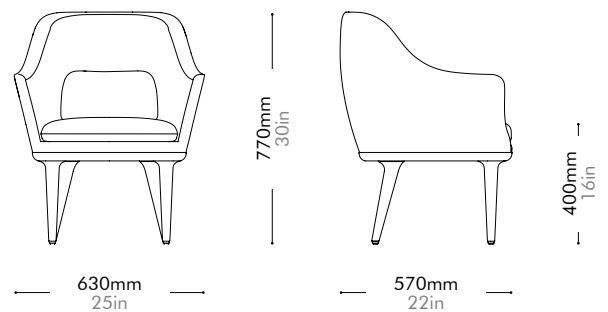

Lunar Lounge Chair Small by Space Copenhagen

LN-S121-S

Materials	Solid wood legs, upholstered moulded foam frame, upholstered cushion		
Dimensions	W630 x D570 x H770mm; SH: 400mm | W25" x D22" x H30"; SH: 16"		
Weight	12.5kg | 28lb		
Upholstery	2.2M | 44.0SF		
Shipping Volume	0.40CBM		
Pkg Dimensions	FCL	W680 x D680 x H870mm; 18.51kg | W27" x D27" x H34"; 41lb	
	LCL/AIR	W700 x D700 x H965mm; 24.20kg | W28" x D28" x H38"; 53lb	

Oak		Lead time: 10-12 weeks
COM/COL		¥308,000
Fabric	C	¥308,000
	B	¥359,000
	A	¥377,000
Leather	C	¥370,000
	B	¥427,000
	A	¥480,000
PU Leather		¥308,000

Walnut		Lead time: 10-12 weeks
COM/COL		¥331,000
Fabric	C	¥331,000
	B	¥382,000
	A	¥400,000
Leather	C	¥393,000
	B	¥450,000
	A	¥503,000
PU Leather		¥331,000