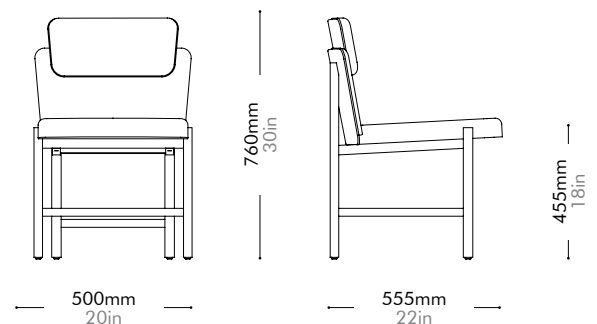

Oak / Walnut Lead time: 10-12 weeks

COM/COL		¥189,000
Fabric	C	¥189,000
	B	¥243,000
	A	¥262,000

Atelier Small Pillow by Space Copenhagen

AT-S400-A1

Materials	Upholstery	
Dimensions	W800 x D320 x H120mm W31" x D13" x H5"	
Weight	2.0kg 4lb	
Upholstery	0.9M	
Shipping Volume	0.05CBM	
Pkg Dimensions	FCL	W850 x D370 x H170mm; 3.38kg W33" x D15" x H7"; 7lb
	LCL/AIR	W870 x D390 x H265mm; 7.32kg W34" x D15" x H10"; 16lb

Oak / Walnut Lead time: 10-12 weeks

COM/COL		¥22,000
Fabric	C	¥22,000
	B	¥29,000
	A	¥31,000

Aya

Dining Chair

by OEO Studio

AY-S210

Materials	Solid wood frame, upholstery		
Dimensions	W500 x D555 x H760mm; SH: 455mm W20" x D22" x H30"; SH: 18"		
Weight	6.5kg 14lb		
Upholstery	1.7M 28.0SF		
Shipping Volume	0.3CBM		
Pkg Dimensions	FCL	W565 x D620 x H845mm; 11.66kg W22" x D24" x H33"; 26lb	
	LCL/AIR	W605 x D660 x H935mm; 16.30kg W24" x D26" x H37"; 36lb	

Aya

Dining Armchair

by OEO Studio

AY-S211

Materials	Solid wood frame, upholstery		
Dimensions	W590 x D555 x H760mm; SH: 455mm W23" x D22" x H30"; SH: 18"		
Weight	8.0kg 18lb		
Upholstery	2.1M 35.0SF		
Shipping Volume	0.34CBM		
Pkg Dimensions	FCL	W655 x D620 x H845mm; 13.49kg W26" x D24" x H33"; 30lb	
	LCL/AIR	W695 x D660 x H935mm; 18.82kg W27" x D26" x H37"; 41lb	