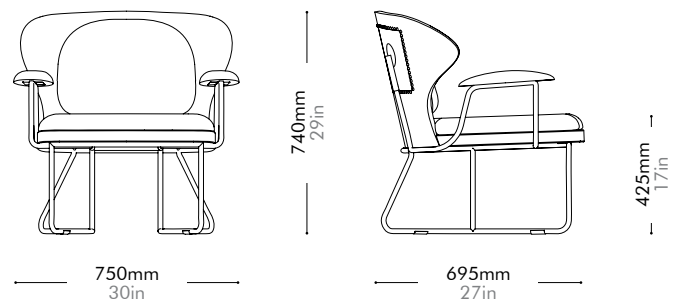

Dimensions W1120 x D455 x H2040mm | W44" x D18" x H80"

Weight 37.0kg | 82lb

Upholstery

Shipping Volume 1.43CBM

Pkg Dimensions FCL W2125 x D1205 x H560mm; 48.85kg | W84" x D47" x H22"; 108lb

LCL/AIR W2145 x D1225 x H655mm; 79.38kg | W84" x D48" x H26"; 175lb

Oak Lead time: 10-12 weeks

Walnut Lead time: 10-12 weeks

¥210,000

¥227,000

Chillax Lounge Chair by Nic Graham

CH-S131

Materials	Stainless steel hairline gold & steel black powder coat matt, solid wood armrest, upholstery	
Dimensions	W750 x D695 x H740mm; SH: 425mm W30" x D27" x H29"; SH: 17"	
Weight	21.0kg 46lb	
Upholstery	2.8M 60.5SF	
Shipping Volume	0.51CBM	
Pkg Dimensions	FCL	W815 x D760 x H825mm; 27.50kg W32" x D30" x H32"; 61lb
	LCL/AIR	W835 x D780 x H920mm; 35.07kg W33" x D31" x H36"; 77lb

Walnut

Lead time: 10-12 weeks

COM/COL		¥367,000
Fabric	C	¥367,000
	B	¥428,000
	A	¥450,000
Leather	C	¥457,000
	B	¥535,000
	A	¥608,000
PU Leather		¥367,000

Chillax Highback Chair by Nic Graham

CH-S141

Materials	Stainless steel hairline gold & steel black powder coat matt, solid wood armrest, upholstery		
Dimensions	W800 x D845 x H1200mm; SH: 425mm W31" x D33" x H47"; SH: 17"		
Weight	27.0kg 60lb		
Upholstery	3.9M 104.5SF		
Shipping Volume	1.01CBM		
Pkg Dimensions	FCL	W865 x D910 x H1285mm; 38.80kg W34" x D36" x H51"; 86lb	
	LCL/AIR	W885 x D930 x H1380mm; 48.36kg W35" x D37" x H54"; 107lb	