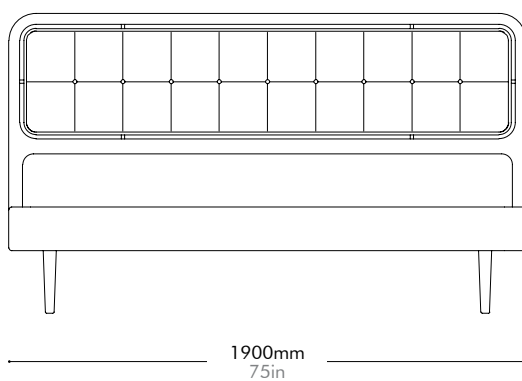

Dawn Bed

Double Size

by Space
Copenhagen

DA-B110-D

Materials	Stainless steel oil rubbed copper, steel black powder coat matt, solid wood with wood veneer frame, upholstery back		
Dimensions	W1700 x D2130 x H1100mm W67" x D84" x H43"		
Weight	48.0kg 106lb		
Upholstery	1.8M 15.0SF		
Shipping Volume	0.16+0.63CBM		
Pkg Dimensions	FCL	W2080 x D240 x H330mm; 23.43kg W82" x D9" x H13"; 52lb	
		W1800 x D1100 x H320mm; 35.53kg W71" x D43" x H13"; 78lb	
	LCL/AIR	W2120 x D280 x H420mm; 30.33kg W83" x D11" x H17"; 67lb	
		W1840 x D1140 x H410mm; 59.90kg W72" x D45" x H16"; 132lb	

Dawn Bed

Queen Size

by Space Copenhagen

DA-B110-Q

Materials	Stainless steel oil rubbed copper, steel black powder coat matt, solid wood with wood veneer frame, upholstery back		
Dimensions	W1900 x D2130 x H1100mm W75" x D84" x H43"		
Weight	52.0kg 115lb		
Upholstery	1.9M 17.0SF		
Shipping Volume	0.16+0.70CBM		
Pkg Dimensions	FCL	W2080 x D240 x H330mm; 25.43kg W82" x D9" x H13"; 56lb	
		W2000 x D1100 x H320mm; 38.24kg W79" x D43" x H13"; 84lb	
	LCL/AIR	W2120 x D280 x H420mm; 32.33kg W83" x D11" x H17"; 71lb	
		W2040 x D1140 x H410mm; 65.26kg W80" x D45" x H16"; 144lb	

Dawn Bed

King Size

by Space Copenhagen

DA-B110-K

Materials	Stainless steel oil rubbed copper, steel black powder coat matt, solid wood with wood veneer frame, upholstery back		
Dimensions	W2100 x D2130 x H1100mm W83" x D84" x H43"		
Weight	56.0kg 123lb		
Upholstery	2.0M 19.0SF		
Shipping Volume	0.17+0.77CBM		
Pkg Dimensions	FCL	W2180 x D240 x H330mm; 27.58kg W86" x D9" x H13"; 61lb	
		W2200 x D1100 x H320mm; 40.95kg W87" x D43" x H13"; 90lb	
	LCL/AIR	W2220 x D280 x H420mm; 34.80kg W87" x D11" x H17"; 77lb	
		W2240 x D1140 x H410mm; 70.62kg W88" x D45" x H16"; 156lb	