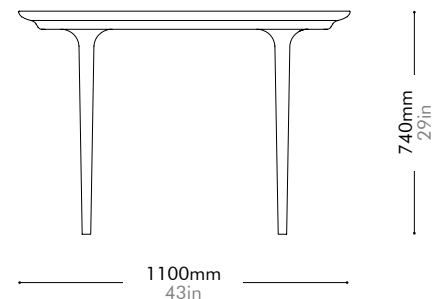

Lunar Dining Table W2400

by Space Copenhagen

LN-T410-2400

Materials	Solid wood legs, wood veneer top	
Dimensions	W2400 x D1100 x H740mm | W94" x D43" x H29"	
Weight	55.0kg | 121lb	
Upholstery		
Shipping Volume	0.47 + 0.15CBM	
Pkg Dimensions	FCL	W2500 x D1200 x H155mm; 57.99kg | W98" x D47" x H6"; 128lb
		W430 x D430 x H825mm; 12.47kg | W17" x D17" x H32"; 27lb
	LCL/AIR	W2540 x D1240 x H245mm; 94.59kg | W100" x D49" x H10"; 209lb
		W430 x D430 x H825mm; 12.47kg | W17" x D17" x H32"; 27lb

Oak Lead time: 10-12 weeks

¥536,000

Walnut Lead time: 10-12 weeks

¥751,000