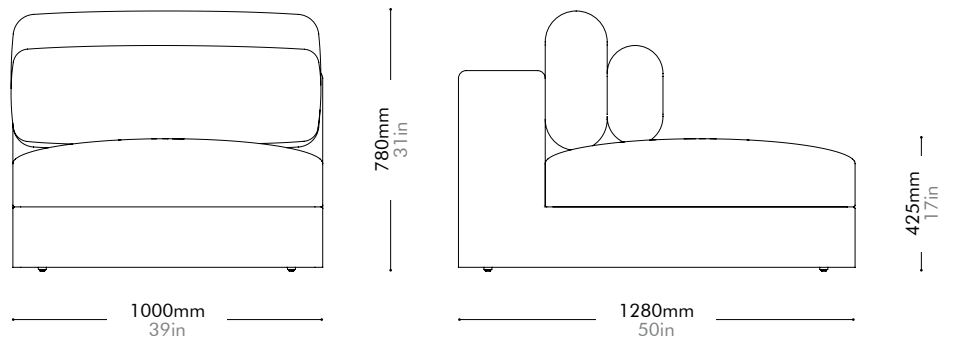

Atelier Center-Skirt

by Space
Copenhagen

AT-S410

Materials	Solid wood and plywood frame, upholstery		
Dimensions	W1000 x D1280 x H780mm; SH: 425mm | W39" x D50" x H31"; SH: 17"		
Weight	30.0kg | 66lb		
Upholstery	7.3M		
Shipping Volume	1.14CBM		
Pkg Dimensions	FCL	W1100 x D1380 x H750mm; 39.85kg | W43" x D54" x H29"; 88lb	
	LCL/AIR	W1120 x D1400 x H845mm; 58.07kg | W44" x D55" x H33"; 128lb	

Oak / Walnut Lead time: 10-12 weeks

COM/COL		¥361,000
Fabric	C	¥361,000
	B	¥515,000
	A	¥569,000