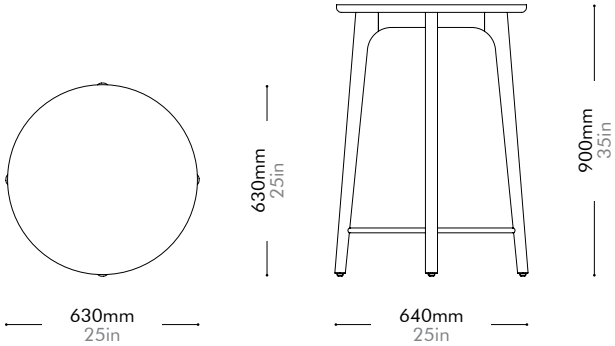

Utility Café Table H900 by Neri&Hu

UT-T310-900

Materials	Solid wood legs, steel hairline aged gold, wood veneer top		
Dimensions	W640 x D640 x H900mm (C630mm) | W25" x D25" x H35"		
Weight	9.5kg | 21lb		
Upholstery			
Shipping Volume	0.49CBM		
Pkg Dimensions	FCL	W705 x D705 x H985mm; 16.64kg | W28" x D28" x H39"; 37lb	
	LCL/AIR	W725 x D725 x H1080mm; 22.75kg | W29" x D29" x H43"; 50lb	

Oak	Lead time: 10-12 weeks	Walnut	Lead time: 10-12 weeks
	¥150,000		¥197,000