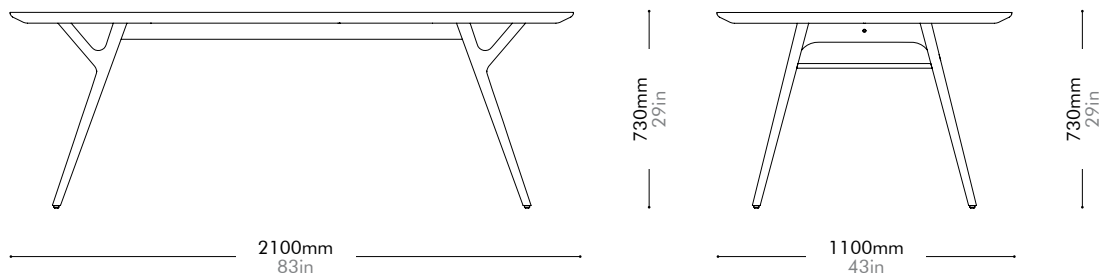

Rén Dining Table W2100

by Space
Copenhagen

RN-T411-2100

Materials	Solid wood legs, wood veneer top, stainless steel hairline gold, steel black powder coat matt		
Dimensions	W2100 x D1100 x H730mm | W83" x D43" x H29"		
Weight	57.0kg | 112lb		
Upholstery			
Shipping Volume	0.38 + 0.51CBM		
Pkg Dimensions	FCL	W2200 x D1200 x H145mm; 58.89kg | W87" x D47" x H6"; 130lb	
		W910 x D720 x H785mm; 12.38kg | W36" x D28" x H31"; 27lb	
	LCL/AIR	W2240 x D1240 x H235mm; 91.16kg | W88" x D49" x H9"; 201lb	
		W930 x D740 x H880mm; 20.37kg | W37" x D29" x H35"; 45lb	

Oak   Lead time: 10-12 weeks

¥485,000

Walnut   Lead time: 10-12 weeks

¥561,000