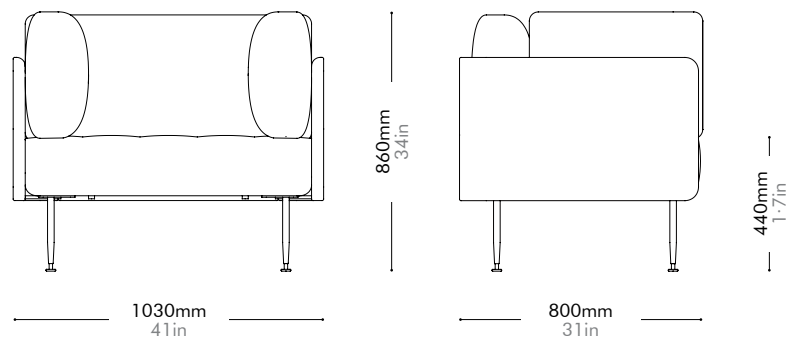

Utility Ottoman

by Neri&Hu

UT-S510

Materials	Wood veneer base, stainless steel hairline aged gold / steel black powder coat matt, upholstery	
Dimensions	W760 x D570 x H440mm; SH: 440mm W30" x D22" x H17"; SH: 17"	
Weight	8.0kg 18lb	
Upholstery	2.0M 38.5SF	
Shipping Volume	0.19CBM	
Pkg Dimensions	FCL	W825 x D635 x H355mm; 10.92kg W32" x D25" x H14"; 24lb
	LCL/AIR	W845 x D655 x H450mm; 17.35kg W33" x D26" x H18"; 38lb