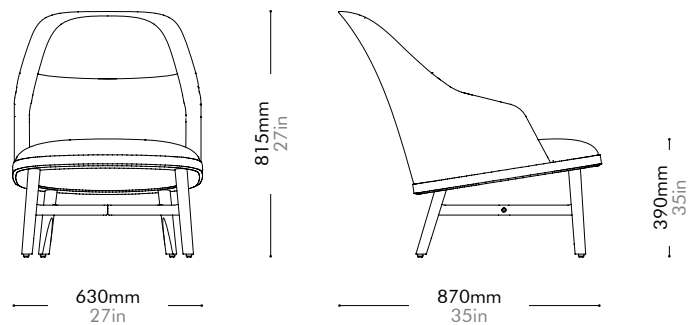

Bund Lounge Chair by Neri&Hu

BU-S111

Materials	Stainless steel hairline gold, solid wood frame, upholstered moulded foam frame, upholstered seat	
Dimensions	W630 x D870 x H815mm; SH: 390mm W27" x D35" x H27"; SH: 35"	
Weight	14.9kg 33lb	
Upholstery	2.5M 41.8SF	
Shipping Volume	0.58CBM	
Pkg Dimensions	FCL	W695 x D935 x H900mm; 22.22kg W27" x D37" x H35"; 49lb
	LCL/AIR	W715 x D955 x H995mm; 30.15kg W28" x D38" x H39"; 66lb

Bund Bar Chair SH610 by Neri&Hu

BU-S310-610

Materials	Stainless steel hairline gold, solid wood frame, upholstered moulded foam frame, upholstered seat	
Dimensions	W425 x D465 x H825mm; SH: 610mm W17" x D18" x H32"; SH: 24"	
Weight	6.5kg 14lb	
Upholstery	0.7M 13.2SF	
Shipping Volume	0.31CBM	
Pkg Dimensions	FCL	W600 x D600 x H860mm; 11.83kg W24" x D24" x H34"; 26lb
	LCL/AIR	W620 x D620 x H955mm; 16.30kg W24" x D24" x H38"; 36lb