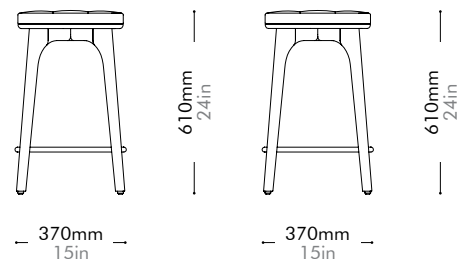

Utility Stool H610 by Neri&Hu

UT-S610-610

Materials	Solid wood legs, plywood panel, steel hairline aged gold, upholstery		
Dimensions	W370 x D370 x H610mm; SH: 610mm | W15" x D15" x H24"; SH: 24"		
Weight	5.0kg | 11lb		
Upholstery	0.3M | 5.5SF		
Shipping Volume	0.13CBM		
Pkg Dimensions	FCL	W435 x D435 x H695mm; 8.19kg | W17" x D17" x H27"; 18lb	
	LCL/AIR	W455 x D455 x H715mm; 10.60kg | W18" x D18" x H28"; 23lb	

Oak Lead time: 10-12 weeks

COM/COL		¥115,000
Fabric	C	¥115,000
	B	¥122,000
	A	¥124,000
Leather	C	¥122,000
	B	¥129,000
	A	¥135,000
PU Leather		¥115,000

Walnut Lead time: 10-12 weeks

COM/COL		¥131,000
Fabric	C	¥131,000
	B	¥138,000
	A	¥140,000
Leather	C	¥138,000
	B	¥144,000
	A	¥151,000
PU Leather		¥131,000