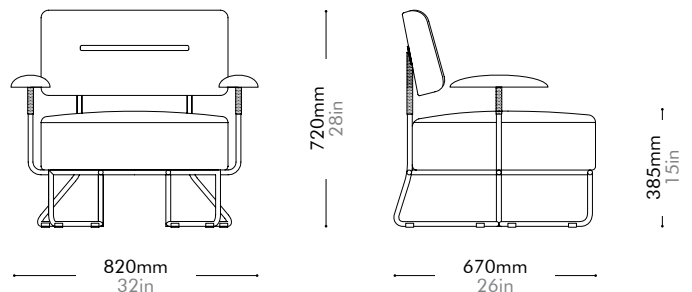

QT Chair

by Nic Graham

QT-S121

Materials	Stainless steel hairline gold & steel black powder coat matt, solid wood armrest, upholstery		
Dimensions	W820 x D670 x H720mm; SH: 385mm | W32" x D26" x H28"; SH: 15"		
Weight	18.5kg | 41lb		
Upholstery	1.7M | 33.0SF		
Shipping Volume	0.52CBM		
Pkg Dimensions	FCL	W885 x D735 x H805mm; 25.01kg | W35" x D29" x H32"; 55lb	
	LCL/AIR	W905 x D755 x H900mm; 32.95kg | W36" x D30" x H35"; 73lb	

Walnut

Lead time: 10-12 weeks

COM/COL		¥303,000
Fabric	C	¥303,000
	B	¥337,000
	A	¥349,000
Leather	C	¥347,000
	B	¥386,000
	A	¥423,000
PU Leather		¥303,000