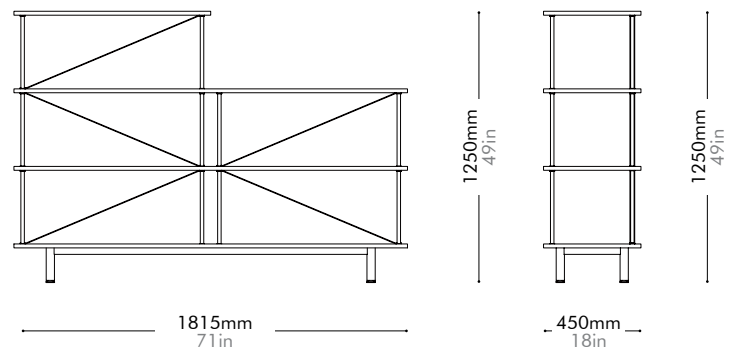

Seiton 3-1 L

by OEO Studio

SE-SF131-L

Materials	Steel black powder coat matt, wood veneer shelves		
Dimensions	W1815 x D450 x H1250mm | W71" x D18" x H49"		
Weight	42.5kg | 94lb		
Upholstery			
Shipping Volume	0.22CBM		
Pkg Dimensions	FCL	W1915 x D550 x H210mm; 46.54kg | W75" x D22" x H8"; 103lb	
	LCL/AIR	W1955 x D590 x H300mm; 59.94kg | W77" x D23" x H11"; 131lb	

Oak   Lead time: 10-12 weeks

¥335,000

Walnut   Lead time: 10-12 weeks

¥338,000