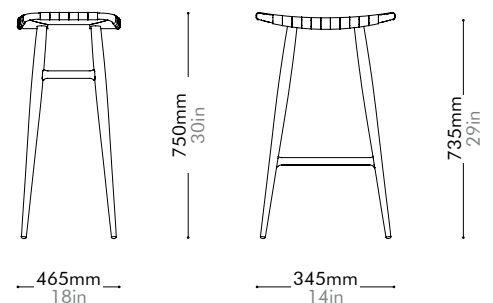

Oak Lead time: 10-12 weeks
¥143,000

Walnut Lead time: 10-12 weeks
¥175,000

Freja Bar Stool SH750 Leather Seat by Space Copenhagen

FE-S320-LE

Materials	Solid wood frame, leather seat		
Dimensions	W465 x D345 x H750mm; SH: 735mm W18" x D14" x H30"; SH: 29"		
Weight	3.6kg 8lb		
Upholstery	5.0SF		
Shipping Volume	0.18CBM		
Pkg Dimensions	FCL	W530 x D410 x H835mm; 7.85kg W21" x D16" x H33"; 17lb	
	LCL/AIR	W570 x D450 x H925mm; 10.83kg W22" x D18" x H36"; 24lb	

Oak	Lead time: 10-12 weeks
Saddle Leather	¥168,000

Walnut	Lead time: 10-12 weeks
Saddle Leather	¥200,000

Freja Bar Stool SH750 Leather Stripe Seat by Space Copenhagen

FE-S320-LS

Materials	Solid wood frame, leather stripe seat		
Dimensions	W465 x D345 x H750mm; SH: 735mm W18" x D14" x H30"; SH: 29"		
Weight	3.6kg 8lb		
Upholstery	7.0SF		
Shipping Volume	0.18CBM		
Pkg Dimensions	FCL	W530 x D410 x H835mm; 7.85kg W21" x D16" x H33"; 17lb	
	LCL/AIR	W570 x D450 x H925mm; 10.83kg W22" x D18" x H36"; 24lb	

Oak	Lead time: 10-12 weeks
Saddle Leather	¥168,000

Walnut	Lead time: 10-12 weeks
Saddle Leather	¥199,000

Freja Bar Stool SH750 Paper Cord Seat by Space Copenhagen

FE-S320-PC

Materials	Solid wood frame, paper cord seat		
Dimensions	W465 x D345 x H750mm; SH: 735mm W18" x D14" x H30"; SH: 29"		
Weight	3.6kg 8lb		
Upholstery			
Shipping Volume	0.18CBM		
Pkg Dimensions	FCL	W530 x D410 x H835mm; 7.85kg W21" x D16" x H33"; 17lb	
	LCL/AIR	W570 x D450 x H925mm; 10.83kg W22" x D18" x H36"; 24lb	