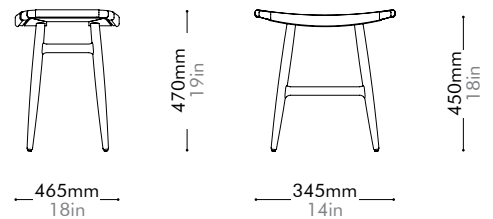

Lead time: 10-12 weeks

COM/COL		¥48,000
Fabric	C	¥48,000
	B	¥70,000
	A	¥78,000
Leather	C	¥62,000
	B	¥77,000
	A	¥92,000
PU Leather		¥48,000

Float Sofa Headrest Large

by Michele
De Lucchi

FL-S400-A4

Materials	Steel dark grey powder coat matt frame, upholstery	
Dimensions	W475 x D200 x H790mm W19" x D8" x H31"	
Weight	3.0kg 7lb	
Upholstery	0.9M 11.OSF	
Shipping Volume	0.12CBM	
Pkg Dimensions	FCL	W855 x D540 x H265mm; 5.25kg W34" x D21" x H10"; 12lb
	LCL/AIR	W895 x D580 x H355mm; 11.29kg W35" x D23" x H14"; 25lb

Lead time: 10-12 weeks

COM/COL		¥50,000
Fabric	C	¥50,000
	B	¥72,000
	A	¥80,000
Leather	C	¥70,000
	B	¥91,000
	A	¥109,000
PU Leather		¥50,000

Freja Stool SH450 Leather Seat by Space Copenhagen

FE-S610-LE

Materials	Solid wood frame, leather seat		
Dimensions	W465 x D345 x H470mm; SH: 450mm W18" x D14" x H19"; SH: 18"		
Weight	3.0kg 7lb		
Upholstery	5.0SF		
Shipping Volume	0.12CBM		
Pkg Dimensions	FCL	W530 x D410 x H555mm; 5.62kg W21" x D16" x H22"; 12lb	
	LCL/AIR	W570 x D450 x H645mm; 8.60kg W22" x D18" x H25"; 19lb	

Oak	Lead time: 10-12 weeks
Saddle Leather	¥157,000

Walnut	Lead time: 10-12 weeks
Saddle Leather	¥189,000

Freja Stool SH450 Leather Stripe Seat by Space Copenhagen

FE-S610-LS

Materials	Solid wood frame, leather stripe seat		
Dimensions	W465 x D345 x H470mm; SH: 450mm W18" x D14" x H19"; SH: 18"		
Weight	3.0kg 7lb		
Upholstery	7.OSF		
Shipping Volume	0.12CBM		
Pkg Dimensions	FCL	W530 x D410 x H555mm; 5.62kg W21" x D16" x H22"; 12lb	
	LCL/AIR	W570 x D450 x H645mm; 8.60kg W22" x D18" x H25"; 19lb	