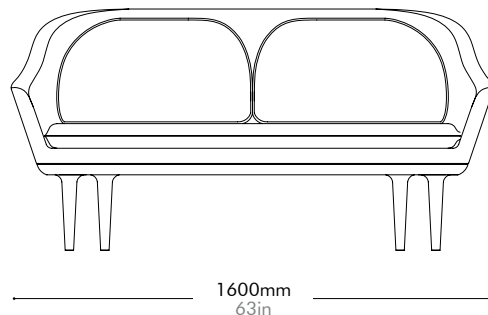

Lunar Sofa

by Space
Copenhagen

LN-S411

Materials	Solid wood legs, upholstered moulded foam frame, upholstered cushion		
Dimensions	W1600 x D710 x H800mm; SH: 420mm | W63" x D28" x H31"; SH: 17"		
Weight	45.5kg | 100lb		
Upholstery	6.4M | 121.OSF		
Shipping Volume	1.21CBM		
Pkg Dimensions	FCL	W1685 x D795 x H905mm; 56.51kg | W66" x D31" x H36"; 125lb	
	LCL/AIR	W1705 x D815 x H1000mm; 72.65kg | W67" x D32" x H39"; 160lb	

Oak Lead time: 10-12 weeks

COM/COL		¥554,000
Fabric	C	¥554,000
	B	¥686,000
	A	¥732,000
Leather	C	¥712,000
	B	¥857,000
	A	¥993,000
PU Leather		¥554,000

Walnut Lead time: 10-12 weeks

COM/COL		¥578,000
Fabric	C	¥578,000
	B	¥710,000
	A	¥756,000
Leather	C	¥737,000
	B	¥881,000
	A	¥1,017,000
PU Leather		¥578,000