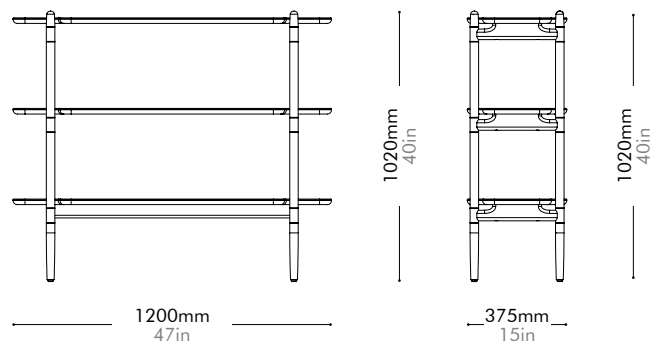

Walnut Lead time: 10-12 weeks

¥322,000

¥364,000

Slow Shelf 2

by Space
Copenhagen

SL-SF110-2

Materials Solid wood frame, wood veneer shelves, stainless steel oil rubbed copper

Dimensions W1200 x D375 x H680mm | W47" x D15" x H40"