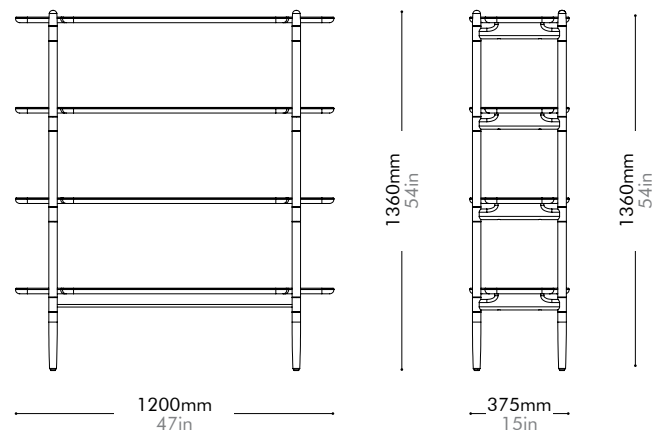

SL-SF110-4

Materials Solid wood frame, wood veneer shelves, stainless steel oil rubbed copper

Dimensions W1200 x D375 x H1360mm | W47" x D15" x H54"

Weight 28.0kg | 62lb

Upholstery

Shipping Volume 0.26CBM

Pkg Dimensions FCL W1300 x D440 x H460mm; 31.96kg | W51" x D17" x H18"; 70lb

LCL/AIR W1340 x D480 x H550mm; 39.43kg | W53" x D19" x H22"; 87lb

Oak Lead time: 10-12 weeks

Walnut Lead time: 10-12 weeks

¥394,000

¥452,000