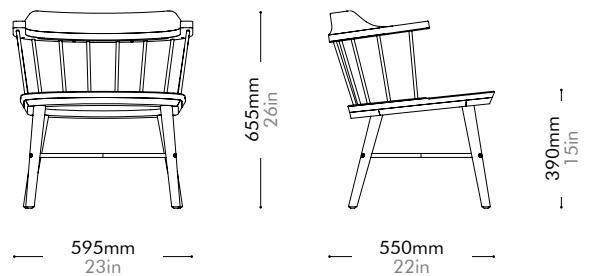

Walnut Lead time: 10-12 weeks
¥205,000

Exchange HighBack Chair 2.0 by CRÈME

EX-S231-R2

Materials	Solid wood frame, wood veneer seat, steel black powder coat matt		
Dimensions	W540 x D540 x H915mm; SH: 455mm W21" x D21" x H36"; SH: 18"		
Weight	8.0kg 18lb		
Upholstery			
Shipping Volume	0.37CBM		
Pkg Dimensions	FCL	W605 x D605 x H1000mm; 14.44kg W24" x D24" x H39"; 32lb	
	LCL/AIR	W625 x D625 x H1095mm; 18.98kg W25" x D25" x H43"; 42lb	

Oak Lead time: 10-12 weeks
¥180,000

Walnut Lead time: 10-12 weeks
¥194,000

Exchange Lounge Chair 2.0 by CRÈME

EX-S111-R2

Materials	Solid wood frame, wood veneer seat, steel black powder coat matt		
Dimensions	W595 x D550 x H655mm; SH: 390mm W23" x D22" x H26"; SH: 15"		
Weight	8.5kg 19lb		
Upholstery			
Shipping Volume	0.30CBM		
Pkg Dimensions	FCL	W660 x D615 x H740mm; 13.24kg W26" x D24" x H29"; 29lb	
	LCL/AIR	W680 x D635 x H835mm; 18.26kg W27" x D25" x H33"; 40lb	

Oak Lead time: 10-12 weeks

¥239,000

Walnut Lead time: 10-12 weeks

¥257,000

Exchange Chair Two Seater 2.0 by CRÈME

EX-S221-R2

Materials	Solid wood frame, wood veneer seat, steel black powder coat matt
Dimensions	W1325 x D505 x H760mm; SH: 455mm W52" x D20" x H30"; SH: 18"
Weight	15.5kg 34lb