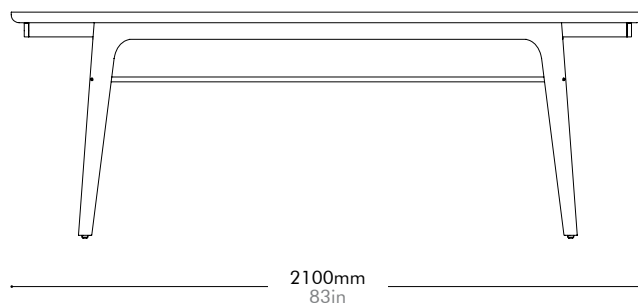

LCL/AIR W2220 x D1020 x H280mm; 90.38kg | W87" x D40" x H11"; 199lb

W215 x D265 x H765mm; 8.68kg | W8" x D10" x H30"; 19lb

Oak Lead time: 10-12 weeks

¥508,000

Walnut Lead time: 10-12 weeks

¥668,000

Utility Café Table H900 by Neri&Hu