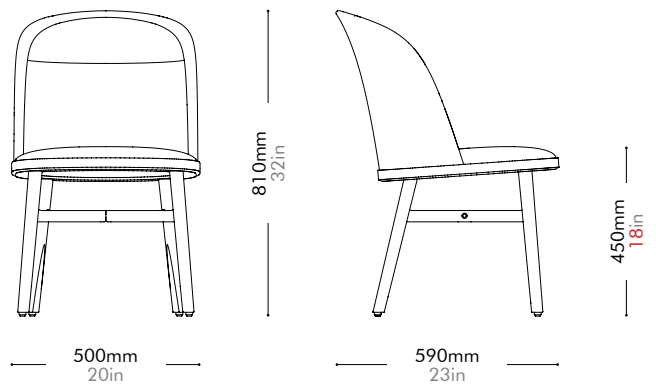

Materials	Wood veneer top, steel black powder coat sand brust	
Dimensions	C600 x H430mm C24" x H17"	
Weight	6.0kg 14lb	
Upholstery		
Shipping Volume	0.05+0.08CBM	
Pkg Dimensions	FCL	W680 x D680 x H110mm; 4.56kg W27" x D27" x H4"; 10lb
		W410 x D410 x H485mm; 5.0kg W16" x D16" x H19"; 11lb
	LCL/AIR	W700 x D700 x H205mm; 10.25kg W28" x D28" x H8"; 23lb
		W430 x D430 x H580mm; 7.15kg W17" x D17" x H23"; 16lb

Oak Lead time: 10-12 weeks

¥363,000

Walnut Lead time: 10-12 weeks

¥397,000

Bund Dining Chair by Neri&Hu

BU-S210

Materials	Stainless steel hairline gold, solid wood frame, upholstered moulded foam frame, upholstered seat		
Dimensions	W500 x D590 x H810mm; SH: 450mm W20" x D23" x H32"; SH: 18"		
Weight	8.0kg 18lb		
Upholstery	1.7M 27.5SF		
Shipping Volume	0.4CBM		
Pkg Dimensions	FCL	W680 x D680 x H870mm; 14.01kg W27" x D27" x H34"; 31lb	
	LCL/AIR	W700 x D700 x H965mm; 19.70kg W28" x D28" x H38"; 43lb	

Bund Lounge Chair by Neri&Hu

BU-S111

Materials	Stainless steel hairline gold, solid wood frame, upholstered moulded foam frame, upholstered seat	
Dimensions	W630 x D870 x H815mm; SH: 390mm W27" x D35" x H27"; SH: 35"	
Weight	14.9kg 33lb	
Upholstery	2.5M 41.8SF	
Shipping Volume	0.58CBM	
Pkg Dimensions	FCL	W695 x D935 x H900mm; 22.22kg W27" x D37" x H35"; 49lb
	LCL/AIR	W715 x D955 x H995mm; 30.15kg W28" x D38" x H39"; 66lb