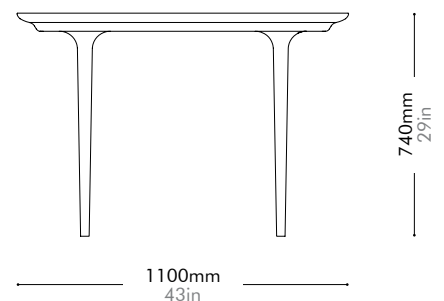

Lunar Dining Table W2100 - Stone Top by Space Copenhagen

LN-T410-2100-ST

Materials	Solid wood legs, stone top in gloss paint surface	
Dimensions	W2100 x D1100 x H740mm | W83" x D43" x H29"	
Weight	65.0kg | 143lb	
Upholstery		
Shipping Volume	0.41 + 0.15CBM	
Pkg Dimensions	FCL	W2200 x D1200 x H155mm; 66.98kg | W87" x D47" x H6"; 148lb
		W430 x D430 x H825mm; 12.47kg | W17" x D17" x H32"; 27lb
	LCL/AIR	W2240 x D1240 x H245mm; 99.25kg | W88" x D49" x H10"; 219lb
		W430 x D430 x H825mm; 12.47kg | W17" x D17" x H32"; 27lb

Oak Lead time: 10-12 weeks

Stone B **¥785,000**

Stone A **¥1,022,000**

Walnut Lead time: 10-12 weeks

Stone B **¥821,000**

Stone A **¥1,058,000**

740mm
29in

740mm
29in