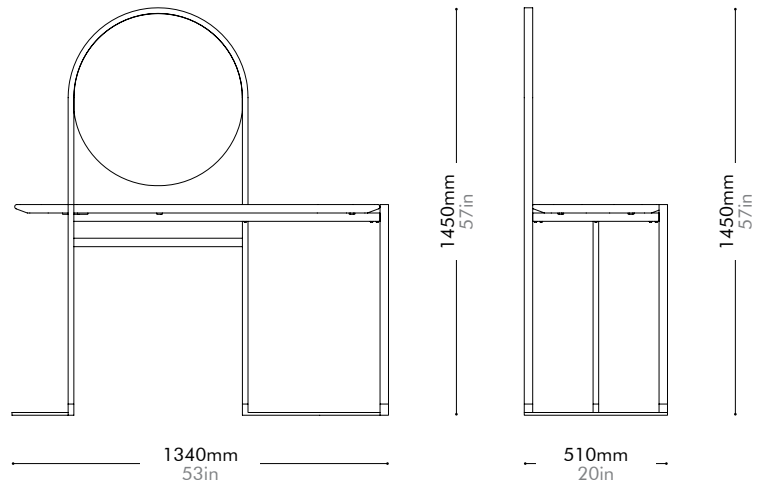

Blink Vanity

by Yabu Pushelberg

BL-T720

Materials	Wood veneer top, stainless steel hairline gold, steel black powder coat sand Brust, mirror
Dimensions	W1340 x D510 x H1450mm | W53" x D20" x H57"
Weight	30.0kg | 66lb
Upholstery	
Shipping Volume	0.41 CBM
Pkg Dimensions	FCL/LCL/AIR W1530 x D750 x H355mm; 52.01kg | W60" x D30" x H14"; 115lb

Oak	Lead time: 10-12 weeks
	¥279,000

Walnut	Lead time: 10-12 weeks
	¥299,000