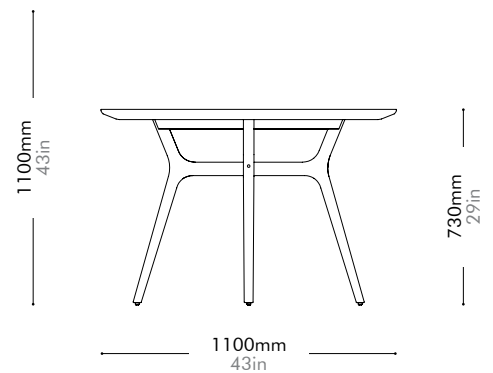

Rén Dining Table C1100

by Space Copenhagen

RN-T420-1100

Materials Solid wood legs, wood veneer top, stainless steel hairline gold, steel black powder coat matt

Dimensions C1100 x H730mm | C43" x H29"

Weight 24.5kg | 54lb

Upholstery

Shipping Volume 0.20CBM

Pkg Dimensions FCL W1250 x D1250 x H130mm; 29.26kg | W49" x D49" x H5"; 65lb

LCL/AIR W1270 x D1270 x H225mm; 48.0kg | W50" x D50" x H9"; 106lb

Oak Lead time: 10-12 weeks

Walnut Lead time: 10-12 weeks

¥354,000

¥459,000