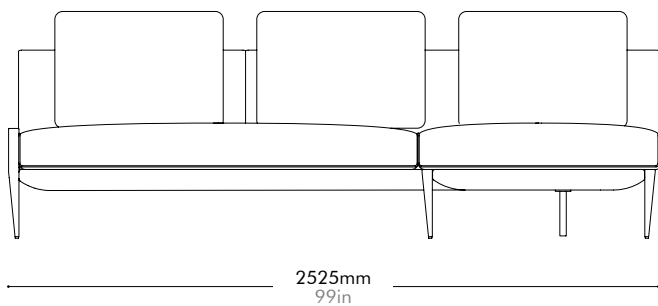

FL-S441-R

Materials	Steel dark grey powder coat matt frame, upholstery		
Dimensions	W2525 x D1650 x H715(875)mm; SH: 435mm | W99" x D65" x H28(34)"; SH: 17"		
Weight	115.5kg | 255lb		
Upholstery	17.0M | 320.0SF		
Shipping Volume	1.98CBM		
Pkg Dimensions	FCL	W2610 x D1025 x H740mm; 130.28kg | W103" x D40" x H29"; 287lb	
	LCL/AIR	W2650 x D1065 x H830mm; 163.08kg | W104" x D42" x H33"; 360lb	

Lead time: 10-12 weeks

COM/COL		¥1,139,000
Fabric	C	¥1,139,000
	B	¥1,607,000
	A	¥1,772,000
Leather	C	¥1,663,000
	B	¥2,149,000
	A	¥2,605,000
PU Leather		¥1,139,000