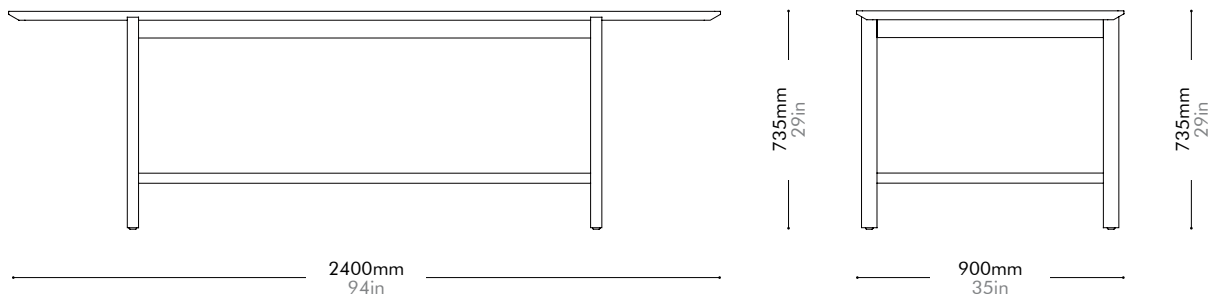

Aya Dining Table W2400 by OEO Studio

AY-T410-2400

Materials	Solid wood frame, wood veneer top, blackened stainless steel		
Dimensions	W2400 x D900 x H735mm | W94" x D35" x H29"		
Weight	57.0kg | 126lb		
Upholstery			
Shipping Volume	0.48CBM		
Pkg Dimensions	FCL	W2500 x D1140 x H170mm; 65.74kg | W98" x D45" x H7"; 145lb	
	LCL/AIR	W2540 x D1180 x H260mm; 100.57kg | W100" x D46" x H10"; 222lb	

Oak   Lead time: 10-12 weeks
¥410,000

Walnut   Lead time: 10-12 weeks
¥474,000