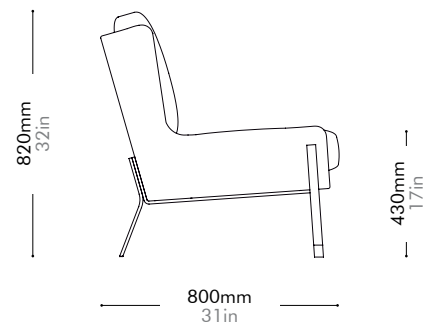

Blink Sofa

Two Seater

by Yabu Pushelberg

BL-S420

Materials	Stainless steel hairline gold, steel black powder coat sand brush, upholstery		
Dimensions	W1620 x D800 x H820mm; SH: 430mm | W64" x D31" x H32"; SH: 17"		
Weight	53.0kg | 117lb		
Upholstery	8.8M | 192.5SF		
Shipping Volume	1.42CBM		
Pkg Dimensions	FCL	W1735 x D885 x H925mm; 65.04kg | W68" x D35" x H36"; 143lb	
	LCL/AIR	W1755 x D905 x H1020mm; 83.49kg | W69" x D35" x H40"; 184lb	

Lead time: 10-12 weeks

COM/COL		¥450,000
Fabric	C	¥450,000
	B	¥644,000
	A	¥712,000
Leather	C	¥711,000
	B	¥941,000
	A	¥1,156,000
PU Leather		¥450,000