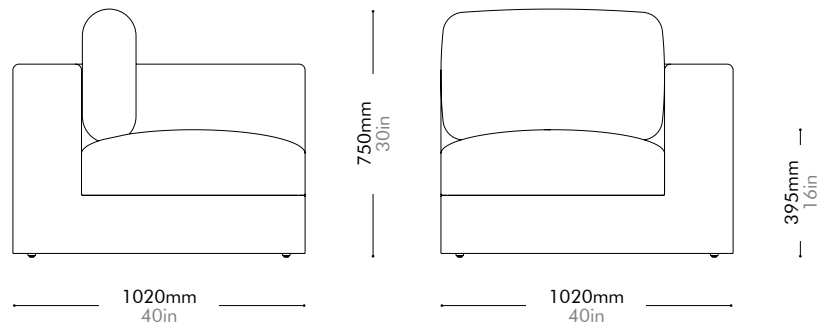

Oak / Walnut Lead time: 10-12 weeks

COM/COL		¥247,000
Fabric	C	¥247,000
	B	¥320,000
	A	¥346,000

Atelier Small Center-Skirt by Space Copenhagen

AT-S440

Materials	Solid wood and plywood frame, upholstery		
Dimensions	W800 x D1020 x H750mm; SH: 395mm W31" x D40" x H30"; SH: 16"		
Weight	20.0kg 44lb		
Upholstery	5.0M		
Shipping Volume	0.73CBM		
Pkg Dimensions	FCL	W900 x D1120 x H720mm; 27.45kg W35" x D44" x H28"; 61lb	
	LCL/AIR	W920 x D1140 x H815mm; 39.64kg W36" x D45" x H32"; 87lb	

Oak / Walnut Lead time: 10-12 weeks

COM/COL		¥264,000
Fabric	C	¥264,000
	B	¥357,000
	A	¥390,000

Atelier Small Corner-Skirt by Space Copenhagen

AT-S450

Materials	Solid wood and plywood frame, upholstery		
Dimensions	W1020 x D1020 x H750mm; SH: 395mm W40" x D40" x H30"; SH: 16"		
Weight	30.0kg 66lb		
Upholstery	5.5M		
Shipping Volume	0.90CBM		
Pkg Dimensions	FCL	W1120 x D1120 x H720mm; 38.46kg W44" x D44" x H28"; 85lb	
	LCL/AIR	W1140 x D1140 x H815mm; 53.57kg W45" x D45" x H32"; 118lb	

Oak / Walnut Lead time: 10-12 weeks

COM/COL		¥304,000
Fabric	C	¥304,000
	B	¥424,000
	A	¥466,000

Atelier Small Chaise Lounge L-Skirt by Space Copenhagen

AT-S460-L

Materials	Solid wood and plywood frame, upholstery		
Dimensions	W1020 x D1420 x H750mm; SH: 395mm W40" x D56" x H30"; SH: 16"		
Weight	40.0kg 88lb		
Upholstery	6.6M		
Shipping Volume	1.23CBM		
Pkg Dimensions	FCL	W1120 x D1520 x H720mm; 50.30kg W44" x D60" x H28"; 111lb	
	LCL/AIR	W1140 x D1540 x H815mm; 70.70kg W45" x D61" x H32"; 156lb	