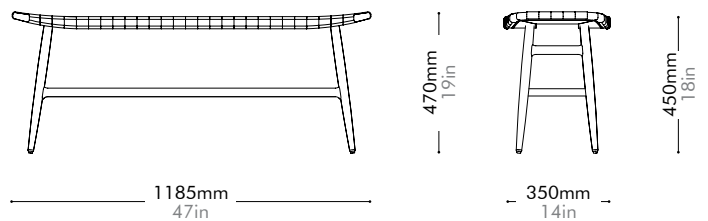

Freja Bench Paper Cord Seat by Space Copenhagen

FE-S620-PC

Materials	Solid wood frame, paper cord seat		
Dimensions	W1185 x D350 x H470mm; SH: 450mm | W47" x D14" x H19"; SH: 18"		
Weight	7.8kg | 17lb		
Upholstery			
Shipping Volume	0.29CBM		
Pkg Dimensions	FCL	W1250 x D415 x H555mm; 12.18kg | W49" x D16" x H22"; 27lb	
	LCL/AIR	W1290 x D455 x H645mm; 19.00kg | W51" x D18" x H25"; 42lb	

Oak   Lead time: 10-12 weeks

¥306,000

Walnut   Lead time: 10-12 weeks

¥337,000