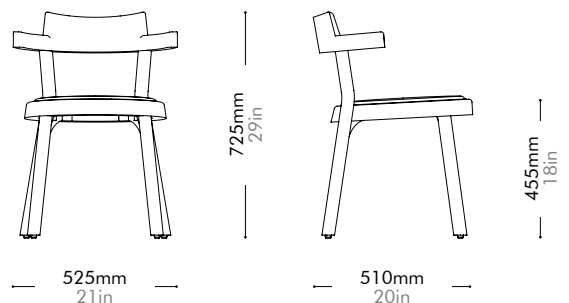

Pagoda Chair Upholstery - Silver Aluminum Leg by BassamFellows

PA-S210-AL1

Materials	Solid wood frame, upholstery, aluminum alloy		
Dimensions	W525 x D510 x H725mm; SH: 455mm | W21" x D20" x H29"; SH: 18"		
Weight	6.5kg | 14lb		
Upholstery	0.5M | 5.0SF		
Shipping Volume	0.06CBM		
Pkg Dimensions	FCL	W705 x D567 x H155mm; 8.05kg | W28" x D22" x H6"; 18lb	
	LCL/AIR	W745 x D607 x H245mm; 13.31kg | W29" x D27" x H10"; 29lb	

Oak Lead time: 10-12 weeks

COM/COL		¥170,000
Fabric	C	¥170,000
	B	¥177,000
	A	¥179,000
Leather	C	¥177,000
	B	¥184,000
	A	¥190,000
PU Leather		¥170,000

Walnut Lead time: 10-12 weeks

COM/COL		¥205,000
Fabric	C	¥205,000
	B	¥212,000
	A	¥215,000
Leather	C	¥212,000
	B	¥220,000
	A	¥227,000
PU Leather		¥205,000