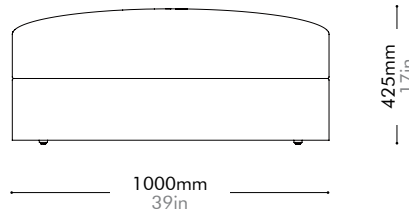

Atelier Ottoman-Skirt by Space Copenhagen

AT-S510

Materials	Solid wood and plywood frame, upholstery		
Dimensions	W1000 x D1000 x H425mm; SH: 425mm | W39" x D39" x H17"; SH: 17"		
Weight	20.0kg | 44lb		
Upholstery	3.5M		
Shipping Volume	0.58CBM		
Pkg Dimensions	FCL	W1065 x D1065 x H510mm; 26.20kg | W42" x D42" x H20"; 58lb	
	LCL/AIR	W1085 x D1085 x H605mm; 39.88kg | W43" x D43" x H24"; 88lb	

Oak / Walnut Lead time: 10-12 weeks

COM/COL		¥247,000
Fabric	C	¥247,000
	B	¥320,000
	A	¥346,000