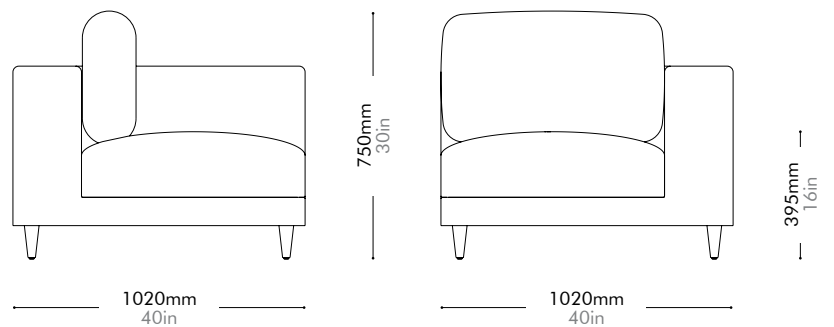

Atelier Small Corner-Leg by Space Copenhagen

AT-S451

Materials	Solid wood and plywood frame, upholstery		
Dimensions	W1020 x D1020 x H750mm; SH: 395mm | W40" x D40" x H30"; SH: 16"		
Weight	30.0kg | 66lb		
Upholstery	5.5M		
Shipping Volume	0.90CBM		
Pkg Dimensions	FCL	W1120 x D1120 x H720mm; 38.46kg | W44" x D44" x H28"; 85lb	
	LCL/AIR	W1140 x D1140 x H815mm; 53.57kg | W45" x D45" x H32"; 118lb	

Oak / Walnut Lead time: 10-12 weeks

COM/COL		¥304,000
Fabric	C	¥304,000
	B	¥424,000
	A	¥466,000