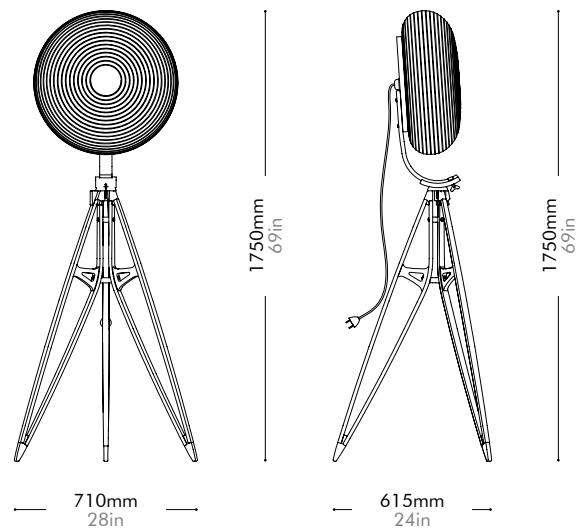

Kyoto Floor Lamp

by OEO Studio

KY-L110

Materials Solid wood base, washi paper, brass plated stainless steel hardware

Dimensions W710 x D615 x H1750mm | W28" x D24" x H69"

Weight 3.0kg | 7lb

Upholstery

Shipping Volume 0.04 + 0.12CBM

Pkg Dimensions FCL W1195 x D215 x H175mm; 3.14kg | W47" x D8" x H7"; 7lb

W635 x D635 x H295mm; 3.36kg | W48" x D9" x H11"; 14lb

LCL/AIR W1215 x D235 x H270mm; 6.45kg | W25" x D25" x H12"; 7lb

W655 x D655 x H315mm; 8.35kg | W26" x D26" x H12"; 18lb

* LIGHT SOURCE NOT INCLUDED

Oak

Lead time: 10-12 weeks

¥273,000