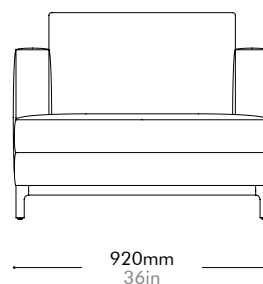

QI Sofa

One Seater

by Neri&Hu

QI-S410

Materials	Solid wood base, upholstery		
Dimensions	W920 x D920 x H755mm; SH: 385mm | W36" x D36" x H30"; SH: 15"		
Weight	47.0kg | 104lb		
Upholstery	5.8M | 137.5SF		
Shipping Volume	0.69CBM		
Pkg Dimensions	FCL	W985 x D985 x H710mm; 54.18kg | W39" x D39" x H28"; 119lb	
	LCL/AIR	W1005 x D1005 x H805mm; 65.92kg | W40" x D40" x H32"; 145lb	

Oak Lead time: 10-12 weeks

COM/COL		¥383,000
Fabric	C	¥383,000
	B	¥511,000
	A	¥556,000
Leather	C	¥588,000
	B	¥763,000
	A	¥926,000
PU Leather		¥383,000

Walnut Lead time: 10-12 weeks

COM/COL		¥401,000
Fabric	C	¥401,000
	B	¥529,000
	A	¥573,000
Leather	C	¥606,000
	B	¥780,000
	A	¥944,000
PU Leather		¥401,000