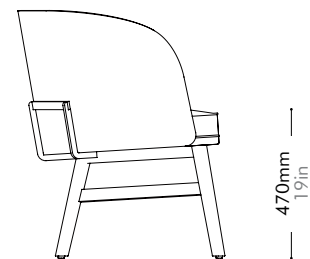

Walnut Lead time: 10-12 weeks

COM/COL		¥442,000
Fabric	C	¥442,000
	B	¥560,000
	A	¥602,000
Leather	C	¥526,000
	B	¥618,000
	A	¥703,000
PU Leather		¥442,000