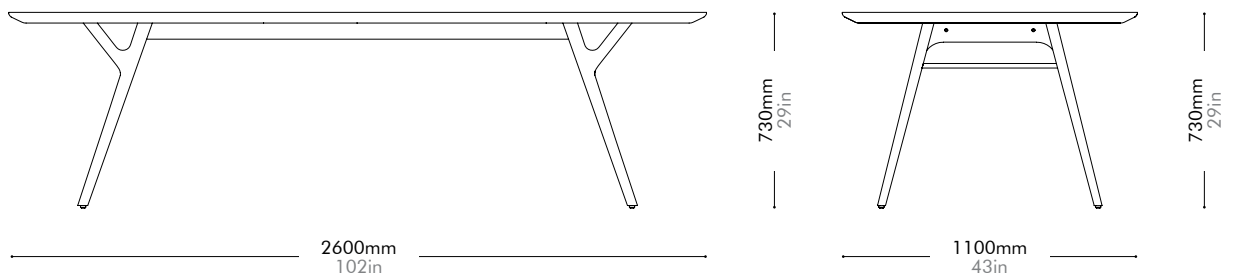

Oak Lead time: 10-12 weeks

¥615,000

Walnut Lead time: 10-12 weeks

¥727,000

Rén Conference Table by Space Copenhagen

RN-T610-3500

Materials	Solid wood legs, wood veneer top, stainless steel hairline gold, steel black powder coat matt	
Dimensions	W3500 x D1100 x H730mm W138" x D43" x H29"	
Weight	108.0kg 238lb	
Upholstery		
Shipping Volume	0.86 + 0.51CBM	
Pkg Dimensions	FCL	W3600 x D1200 x H200mm; 115.30kg W142" x D47" x H8"; 254lb
		W910 x D720 x H785mm; 12.38kg W36" x D28" x H31"; 27lb
	LCL/AIR	W3640 x D1240 x H290mm; 167.75kg W143" x D49" x H11"; 370lb
		W930 x D740 x H880mm; 20.37kg W37" x D29" x H35"; 45lb