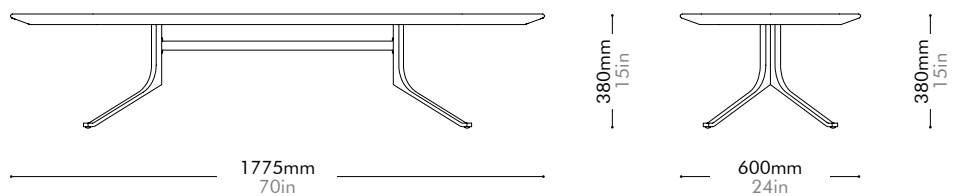

Blink Oval Coffee Table - Stone Top by Yabu Pushelberg

BL-T220-1775-ST

Materials	Stone top in gloss paint surface, steel black powder coat sand brus		
Dimensions	W1775 x D600 x H380mm | W70" x D24" x H15"		
Weight	48.5kg | 107lb		
Upholstery			
Shipping Volume	0.29+0.25CBM		
Pkg Dimensions	FCL	W1880 x D705 x H220mm; 63.93kg | W74" x D28" x H9"; 141lb	
		W1330 x D490 x H390mm; 9.58kg | W52" x D19" x H15"; 21lb	
LCL/AIR	W1880 x D705 x H220mm; 63.93kg | W74" x D28" x H9"; 141lb		
	W1350 x D510 x H485mm; 17.58kg | W53" x D20" x H19"; 39lb		

Stone A   Lead time: 10-12 weeks

¥572,000

Stone B   Lead time: 10-12 weeks

¥421,000