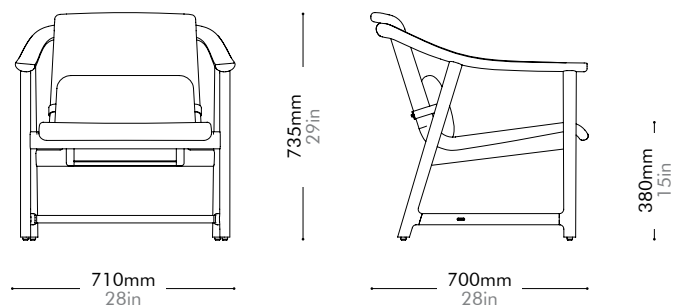

Mandarin Lounge Chair by Neri&Hu

MA-S111

Materials	Solid wood frame, stainless steel hairline gold, upholstered seat shell	
Dimensions	W710 x D700 x H735mm; SH: 380mm | W28" x D28" x H29"; SH: 15"	
Weight	12.8kg | 28lb	
Upholstery	1.3M | 28.6SF	
Shipping Volume	0.49CBM	
Pkg Dimensions	FCL	W775 x D765 x H820mm; 19.12kg | W31" x D30" x H32"; 42lb
	LCL/AIR	W795 x D785 x H915mm; 26.37kg | W31" x D31" x H36"; 58lb

Oak Lead time: 10-12 weeks

COM/COL		¥352,000
Fabric	C	¥352,000
	B	¥381,000
	A	¥392,000
Leather	C	¥394,000
	B	¥431,000
	A	¥466,000
PU Leather		¥352,000

Walnut Lead time: 10-12 weeks

COM/COL		¥417,000
Fabric	C	¥417,000
	B	¥446,000
	A	¥457,000
Leather	C	¥459,000
	B	¥496,000
	A	¥531,000
PU Leather		¥417,000