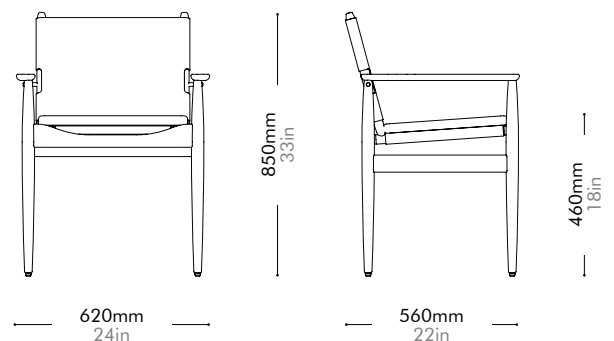

Journey Dining Armchair-LE

by Space
Copenhagen

JN-S211-LE

Materials	Solid wood frame, upholstery, stainless steel oil rubbed copper		
Dimensions	W620 x D560 x H850mm; SH: 460mm | W24" x D22" x H33"; SH: 18"		
Weight	7.5kg | 17lb		
Upholstery	0.7M | 9.OSF	Saddle Leather	14.OSF
Shipping Volume	0.40CBM		
Pkg Dimensions	FCL	W685 x D625 x H935mm; 13.82kg | W27" x D25" x H37"; 30lb	
	LCL/AIR	W725 x D665 x H1025mm; 19.42kg | W29" x D26" x H40"; 43lb	

* Backrest and seating pad ONLY available in Canvas and Saddle Leather

* Cushion is available in all graded-in fabrics and leathers except Batyline Eden and Saddle Leather

Oak	Lead time: 10-12 weeks	
COM/COL		¥192,000
Leather	C	¥204,000
	B	¥216,000
	A	¥226,000
PU Leather		¥192,000

Walnut	Lead time: 10-12 weeks	
COM/COL		¥218,000
Leather	C	¥229,000
	B	¥241,000
	A	¥251,000
PU Leather		¥218,000