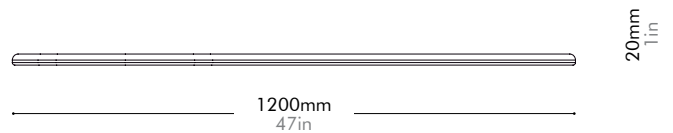

Exchange Chair Two Seater Seat Cushion by CRÈME

EX-S220-A2

Materials	Upholstery
Dimensions	W1200 x D420 x H20mm | W47" x D17" x H1"
Weight	1.2kg | 3lb
Upholstery	1.55M | 24.5SF
Shipping Volume	
Pkg Dimensions	

Lead time: 10-12 weeks

COM/COL		¥27,000
Fabric	C	¥27,000
	B	¥57,000
	A	¥67,000
Leather	C	¥56,000
	B	¥84,000
	A	¥110,000
PU Leather		¥27,000