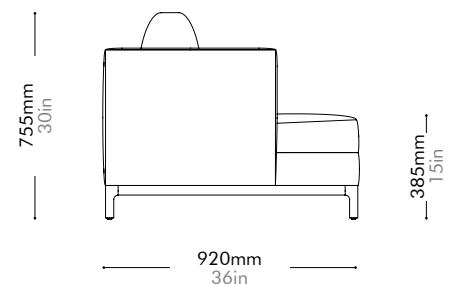

QI Sofa

One Seater

by Neri&Hu

QI-S410

Materials	Solid wood base, upholstery		
Dimensions	W920 x D920 x H755mm; SH: 385mm | W36" x D36" x H30"; SH: 15"		
Weight	47.0kg | 104lb		
Upholstery	5.8M | 137.5SF		
Shipping Volume	0.69CBM		
Pkg Dimensions	FCL	W985 x D985 x H710mm; 54.18kg | W39" x D39" x H28"; 119lb	
	LCL/AIR	W1005 x D1005 x H805mm; 65.92kg | W40" x D40" x H32"; 145lb	

Oak Lead time: 10-12 weeks

COM/COL		¥383,000
Fabric	C	¥383,000
	B	¥511,000
	A	¥556,000
Leather	C	¥588,000
	B	¥763,000
	A	¥926,000
PU Leather		¥383,000

Walnut Lead time: 10-12 weeks

COM/COL		¥401,000
Fabric	C	¥401,000
	B	¥529,000
	A	¥573,000
Leather	C	¥606,000
	B	¥780,000
	A	¥944,000
PU Leather		¥401,000