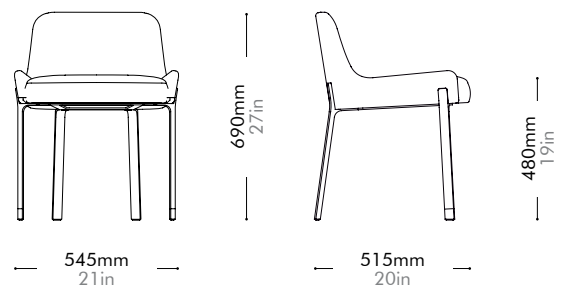

Lead time: 10-12 weeks

COM/COL		¥78,000
Fabric	C	¥78,000
	B	¥88,000
	A	¥98,000
Leather	C	¥89,000
	B	¥103,000
	A	¥114,000
PU Leather		¥78,000

Blink

Dining Chair

by Yabu Pushelberg

BL-S210

Materials	Stainless steel hairline gold, steel black powder coat sand brush, upholstery	
Dimensions	W545 x D515 x H690mm; SH: 480mm W21" x D20" x H27"; SH: 19"	
Weight	9.0kg 20lb	
Upholstery	1.3M 24.2SF	
Shipping Volume	0.30CBM	
Pkg Dimensions	FCL	W600 x D600 x H830mm; 14.11kg W24" x D24" x H33"; 31lb
	LCL/AIR	W620 x D620 x H925mm; 18.58kg W24" x D24" x H36"; 41lb

Lead time: 10-12 weeks

COM/COL		¥158,000
Fabric	C	¥158,000
	B	¥187,000
	A	¥197,000
Leather	C	¥188,000
	B	¥216,000
	A	¥242,000
PU Leather		¥158,000

Blink Vanity Stool SH470

by Yabu Pushelberg

BL-S610-470

Materials	Stainless steel hairline gold, steel black powder coat sand Brust, upholstery	
Dimensions	W515 x D490 x H590mm; SH: 470mm W20" x D19" x H23"; SH: 19"	
Weight	8.0kg 18lb	
Upholstery	1.2M 19.8SF	
Shipping Volume	0.26CBM	
Pkg Dimensions	FCL	W600 x D600 x H720mm; 12.36kg W24" x D24" x H28"; 27lb
	LCL/AIR	W620 x D620 x H815mm; 16.82kg W24" x D24" x H32"; 37lb

Lead time: 10-12 weeks

COM/COL		¥165,000
Fabric	C	¥165,000
	B	¥193,000
	A	¥203,000
Leather	C	¥189,000
	B	¥214,000
	A	¥237,000
PU Leather		¥165,000

Blink Counter Stool SH610

by Yabu Pushelberg

BL-S610-610

Materials	Stainless steel hairline gold, steel black powder coat sand Brust, upholstery		
Dimensions	W515 x D495 x H725mm; SH: 610mm W20" x D19" x H29"; SH: 24"		
Weight	9.0kg 20lb		
Upholstery	1.2M 19.8SF		
Shipping Volume	0.31CBM		
Pkg Dimensions	FCL	W600 x D600 x H860mm; 14.33kg W24" x D24" x H34"; 32lb	
	LCL/AIR	W620 x D620 x H955mm; 18.80kg W24" x D24" x H38"; 41lb	