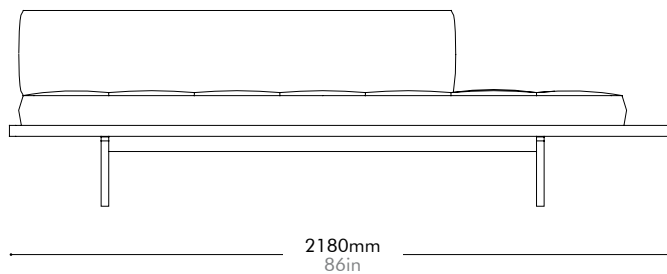

DS-S430-L

Materials	Solid wood and wood veneer base, stainless steel hairline aged gold legs and brackets, upholstery		
Dimensions	W2180 x D960 x H650mm; SH: 380mm | W86" x D38" x H26"; SH: 15"		
Weight	95.0kg | 209lb		
Upholstery	4.5M | 90.OSF	Fabric + Leather	1.6M+70.OSF
Shipping Volume	1.79CBM		
Pkg Dimensions	FCL	W2265 x D1045 x H755mm; 108.59kg | W89" x D41" x H30"; 240lb	
	LCL/AIR	W2305 x D1085 x H845mm; 137.65kg | W91" x D43" x H33"; 303lb	

Oak		Lead time: 10-12 weeks
COM/COL		¥688,000
Fabric	C	¥688,000
	B	¥781,000
	A	¥814,000
Leather	C	¥804,000
	B	¥909,000
	A	¥1,008,000
PU Leather		¥688,000

Walnut		Lead time: 10-12 weeks
COM/COL		¥701,000
Fabric	C	¥701,000
	B	¥794,000
	A	¥827,000
Leather	C	¥818,000
	B	¥923,000
	A	¥1,022,000
PU Leather		¥701,000