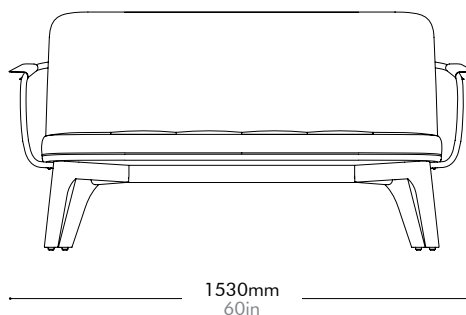

Utility Lounge Chair Two Seater by Neri&Hu

UT-S121

Materials	Solid wood legs, plywood panel, steel hairline aged gold, upholstery		
Dimensions	W1530 x D690 x H790mm; SH: 395mm | W60" x D27" x H31"; SH: 16"		
Weight	34.5kg | 76lb		
Upholstery	3.9M | 57.2SF		
Shipping Volume	1.05CBM		
Pkg Dimensions	FCL	W1595 x D775 x H875mm; 44.57kg | W63" x D31" x H34"; 98lb	
	LCL/AIR	W1615 x D775 x H970mm; 59.11kg | W64" x D31" x H38"; 130lb	

Oak		Lead time: 10-12 weeks
COM/COL		¥498,000
Fabric	C	¥498,000
	B	¥583,000
	A	¥614,000
Leather	C	¥570,000
	B	¥644,000
	A	¥713,000
PU Leather		¥498,000

Walnut		Lead time: 10-12 weeks
COM/COL		¥530,000
Fabric	C	¥530,000
	B	¥616,000
	A	¥646,000
Leather	C	¥602,000
	B	¥676,000
	A	¥745,000
PU Leather		¥530,000