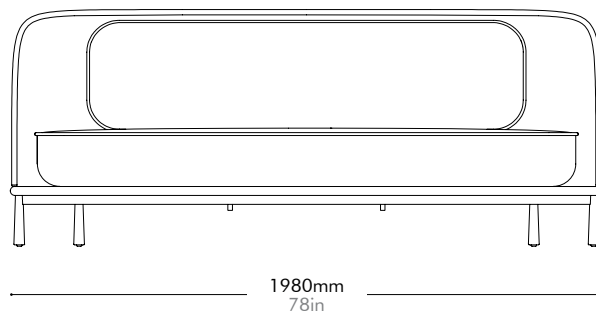

AR-S420

Materials	Wood veneer base, steel black powder coat matt leg, upholstery		
Dimensions	W1980 x D880 x H785mm; SH: 395mm | W78" x D35" x H31"; SH: 15"		
Weight	76.0kg | 168lb		
Upholstery	8.3M | 198.0SF		
Shipping Volume	1.77CBM		
Pkg Dimensions	FCL	W2065 x D965 x H890mm; 89.70kg | W81" x D38" x H35"; 198lb	
	LCL/AIR	W2085 x D985 x H985mm; 113.57kg | W82" x D39" x H39"; 250lb	

Oak		Lead time: 10-12 weeks
COM/COL		¥829,000
Fabric	C	¥829,000
	B	¥1,000,000
	A	¥1,060,000
Leather	C	¥1,110,000
	B	¥1,346,000
	A	¥1,568,000
PU Leather		¥829,000

Walnut		Lead time: 10-12 weeks
COM/COL		¥856,000
Fabric	C	¥856,000
	B	¥1,027,000
	A	¥1,087,000
Leather	C	¥1,137,000
	B	¥1,373,000
	A	¥1,595,000
PU Leather		¥856,000