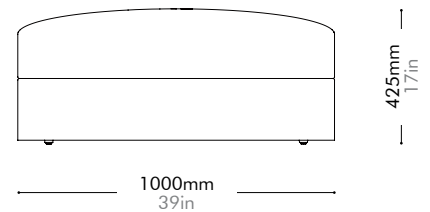

Oak / Walnut Lead time: 10-12 weeks

COM/COL		¥545,000
Fabric	C	¥545,000
	B	¥784,000
	A	¥867,000

Atelier Ottoman-Skirt by Space Copenhagen

AT-S510

Materials	Solid wood and plywood frame, upholstery		
Dimensions	W1000 x D1000 x H425mm; SH: 425mm W39" x D39" x H17"; SH: 17"		
Weight	20.0kg 44lb		
Upholstery	3.5M		
Shipping Volume	0.58CBM		
Pkg Dimensions	FCL	W1065 x D1065 x H510mm; 26.20kg W42" x D42" x H20"; 58lb	
	LCL/AIR	W1085 x D1085 x H605mm; 39.88kg W43" x D43" x H24"; 88lb	

Oak / Walnut Lead time: 10-12 weeks

COM/COL		¥247,000
Fabric	C	¥247,000
	B	¥320,000
	A	¥346,000

Atelier Center- Leg by Space Copenhagen

AT-S411

Materials	Solid wood and plywood frame, upholstery		
Dimensions	W1000 x D1280 x H780mm; SH: 425mm W39" x D50" x H31"; SH: 17"		
Weight	30.0kg 66lb		
Upholstery	7.3M		
Shipping Volume	1.14CBM		
Pkg Dimensions	FCL	W1100 x D1380 x H750mm; 39.85kg W43" x D54" x H29"; 88lb	
	LCL/AIR	W1120 x D1400 x H845mm; 58.07kg W44" x D55" x H33"; 128lb	