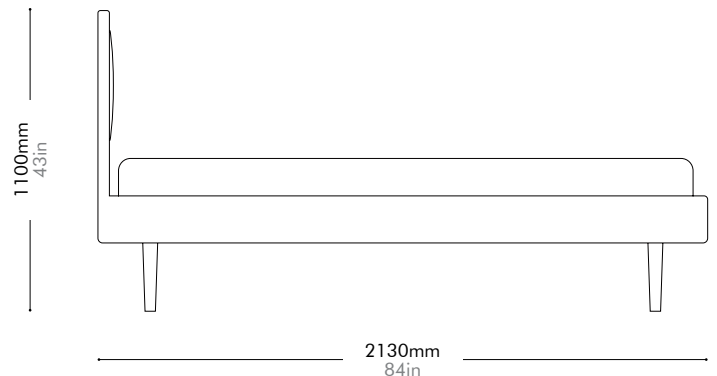

DA-B110-K

Materials	Stainless steel oil rubbed copper, steel black powder coat matt, solid wood with wood veneer frame, upholstery back		
Dimensions	W2100 x D2130 x H1100mm | W83" x D84" x H43"		
Weight	56.0kg | 123lb		
Upholstery	2.0M | 19.0SF		
Shipping Volume	0.17+0.77CBM		
Pkg Dimensions	FCL	W2180 x D240 x H330mm; 27.58kg | W86" x D9" x H13"; 61lb	
		W2200 x D1100 x H320mm; 40.95kg | W87" x D43" x H13"; 90lb	
	LCL/AIR	W2220 x D280 x H420mm; 34.80kg | W87" x D11" x H17"; 77lb	
		W2240 x D1140 x H410mm; 70.62kg | W88" x D45" x H16"; 156lb	

Oak		Lead time: 10-12 weeks
COM/COL		¥645,000
Fabric	C	¥645,000
	B	¥664,000
	A	¥671,000
Leather	C	¥672,000
	B	¥695,000
	A	¥717,000
PU Leather		¥645,000

Walnut		Lead time: 10-12 weeks
COM/COL		¥728,000
Fabric	C	¥728,000
	B	¥747,000
	A	¥754,000
Leather	C	¥755,000
	B	¥779,000
	A	¥801,000
PU Leather		¥728,000