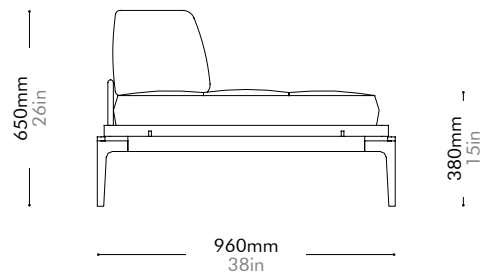

DS-S430-L

Materials	Solid wood and wood veneer base, stainless steel hairline aged gold legs and brackets, upholstery		
Dimensions	W2180 x D960 x H650mm; SH: 380mm | W86" x D38" x H26"; SH: 15"		
Weight	95.0kg | 209lb		
Upholstery	4.5M | 90.OSF	Fabric + Leather	1.6M+70.OSF
Shipping Volume	1.79CBM		
Pkg Dimensions	FCL	W2265 x D1045 x H755mm; 108.59kg | W89" x D41" x H30"; 240lb	
	LCL/AIR	W2305 x D1085 x H845mm; 137.65kg | W91" x D43" x H33"; 303lb	

Oak		Lead time: 10-12 weeks
COM/COL		¥688,000
Fabric	C	¥688,000
	B	¥781,000
	A	¥814,000
Leather	C	¥804,000
	B	¥909,000
	A	¥1,008,000
PU Leather		¥688,000

Walnut		Lead time: 10-12 weeks
COM/COL		¥701,000
Fabric	C	¥701,000
	B	¥794,000
	A	¥827,000
Leather	C	¥818,000
	B	¥923,000
	A	¥1,022,000
PU Leather		¥701,000