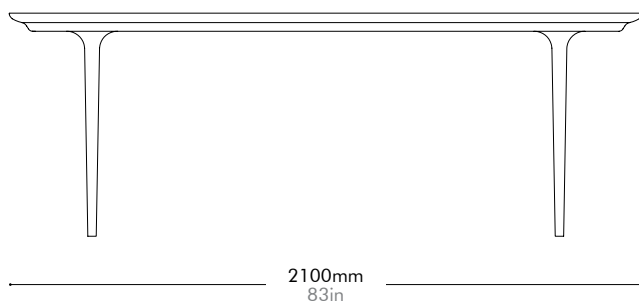

Lunar Dining Table W2100

by Space Copenhagen

LN-T410-2100

Materials	Solid wood legs, wood veneer top		
Dimensions	W2100 x D1100 x H740mm | W83" x D43" x H29"		
Weight	50.0kg | 110lb		
Upholstery			
Shipping Volume	0.71 + 0.15CBM		
Pkg Dimensions	FCL	W2230 x D1230 x H260mm; 100.30kg | W88" x D48" x H10"; 221lb	
		W430 x D430 x H825mm; 12.47kg | W17" x D17" x H32"; 27lb	
LCL/AIR		W2230 x D1230 x H260mm; 100.30kg | W88" x D48" x H10"; 221lb	
		W430 x D430 x H825mm; 12.47kg | W17" x D17" x H32"; 27lb	

Oak Lead time: 10-12 weeks

¥513,000

Walnut Lead time: 10-12 weeks

¥717,000