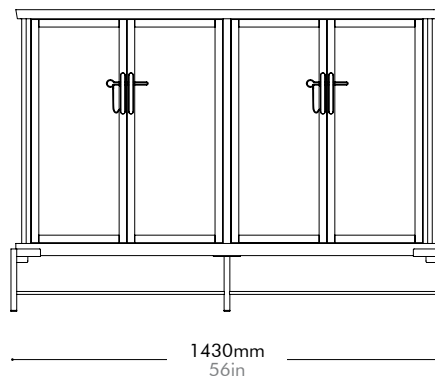

Dowry Cabinet I

by Neri&Hu

DO-C110

Materials	Solid wood with wood veneer panels, stainless steel hairline aged gold, tempered glass	
Dimensions	W1430 x D525 x H1000mm | W56" x D21" x H39"	
Weight	92.0kg | 203lb	
Upholstery		
Shipping Volume	1.2CBM	
Pkg Dimensions	FCL/LCL/AIR	W1545 x D640 x H1210mm; 133.27kg | W61" x D25" x H48"; 294lb

Oak   Lead time: 10-12 weeks

¥765,000

Walnut   Lead time: 10-12 weeks

¥856,000