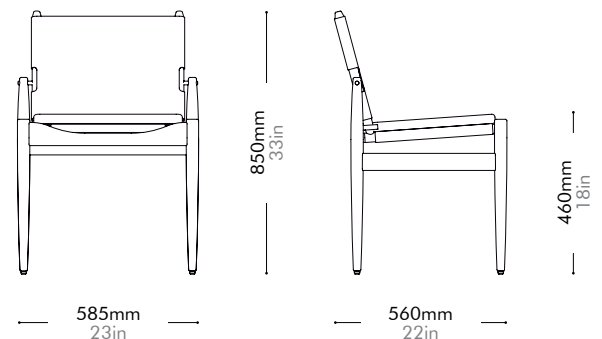

Journey Dining Chair-LE

by Space
Copenhagen

JN-S210-LE

Materials	Solid wood frame, upholstery, stainless steel oil rubbed copper		
Dimensions	W585 x D560 x H850mm; SH: 460mm | W23" x D22" x H33"; SH: 18"		
Weight	6.5kg | 14lb		
Upholstery	0.7M | 9.OSF	Saddle Leather	14.OSF
Shipping Volume	0.38CBM		
Pkg Dimensions	FCL	W650 x D625 x H935mm; 12.68kg | W26" x D25" x H37"; 28lb	
	LCL/AIR	W690 x D665 x H1025mm; 18.01kg | W27" x D26" x H40"; 40lb	

* Backrest and seating pad ONLY available in Canvas and Saddle Leather

* Cushion is available in all graded-in fabrics and leathers except Batyline Eden and Saddle Leather

Oak	Lead time: 10-12 weeks	
COM/COL		¥179,000
Leather	C	¥191,000
	B	¥202,000
	A	¥213,000
PU Leather		¥179,000

Walnut	Lead time: 10-12 weeks	
COM/COL		¥200,000
Leather	C	¥211,000
	B	¥223,000
	A	¥233,000
PU Leather		¥200,000