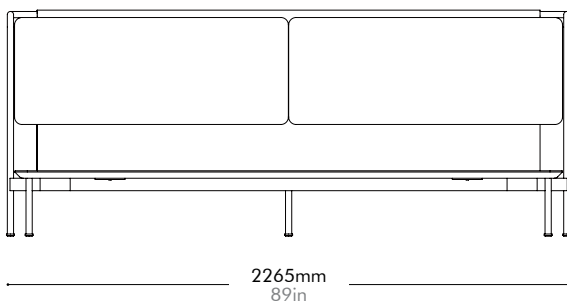

Crawford Bed

King Size

by Tom Fereday

CR-B110-K

Materials	Wood veneer base, steel black powder coat matt, upholstery		
Dimensions	W2265 x D2255 x H900mm W89" x D89" x H35"		
Weight	86.0kg 189lb		
Upholstery	5.0M 78.0SF		
Shipping Volume	0.33+0.43CBM		
Pkg Dimensions	FCL	W2160 x D985 x H155mm; 57.60kg W85" x D39" x H6"; 127lb	
		W1980 x D465 x H465mm; 40.68kg W78" x D18" x H18"; 90lb	
	LCL/AIR	W2200 x D1025 x H245mm; 83.80kg W87" x D40" x H10"; 185lb	
		W2020 x D505 x H555mm; 52.54kg W80" x D20" x H22"; 116lb	

Dawn Bed

Double Size

by Space
Copenhagen

DA-B110-D

Materials	Stainless steel oil rubbed copper, steel black powder coat matt, solid wood with wood veneer frame, upholstery back		
Dimensions	W1700 x D2130 x H1100mm W67" x D84" x H43"		
Weight	48.0kg 106lb		
Upholstery	1.8M 15.0SF		
Shipping Volume	0.16+0.63CBM		
Pkg Dimensions	FCL	W2080 x D240 x H330mm; 23.43kg W82" x D9" x H13"; 52lb	
		W1800 x D1100 x H320mm; 35.53kg W71" x D43" x H13"; 78lb	
	LCL/AIR	W2120 x D280 x H420mm; 30.33kg W83" x D11" x H17"; 67lb	
		W1840 x D1140 x H410mm; 59.90kg W72" x D45" x H16"; 132lb	