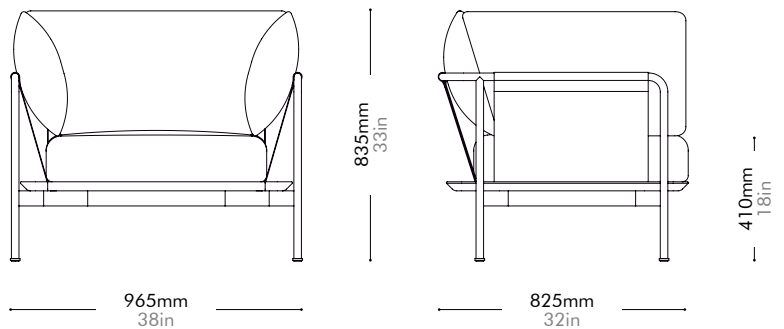

Crawford Lounge Chair 2.0 by Tom Fereday

CR-S111-R2

Materials	Wood veneer base, steel black powder coat matt, upholstery		
Dimensions	W965 x D825 x H835mm; SH: 410mm | W38" x D32" x H33"; SH: 18"		
Weight	36.0kg | 79lb		
Upholstery	5.6M | 180.0SF		
Shipping Volume	0.90CBM		
Pkg Dimensions	FCL	W1050 x D910 x H940mm; 45.20kg | W41" x D36" x H37"; 100lb	
	LCL/AIR	W1090 x D950 x H1030mm; 57.24kg | W43" x D37" x H41"; 126lb	

Oak		Lead time: 10-12 weeks
COM/COL		¥424,000
Fabric	C	¥424,000
	B	¥526,000
	A	¥562,000
Leather	C	¥696,000
	B	¥906,000
	A	¥1,103,000
PU Leather		¥424,000

Walnut		Lead time: 10-12 weeks
COM/COL		¥454,000
Fabric	C	¥454,000
	B	¥556,000
	A	¥592,000
Leather	C	¥726,000
	B	¥936,000
	A	¥1,133,000
PU Leather		¥454,000